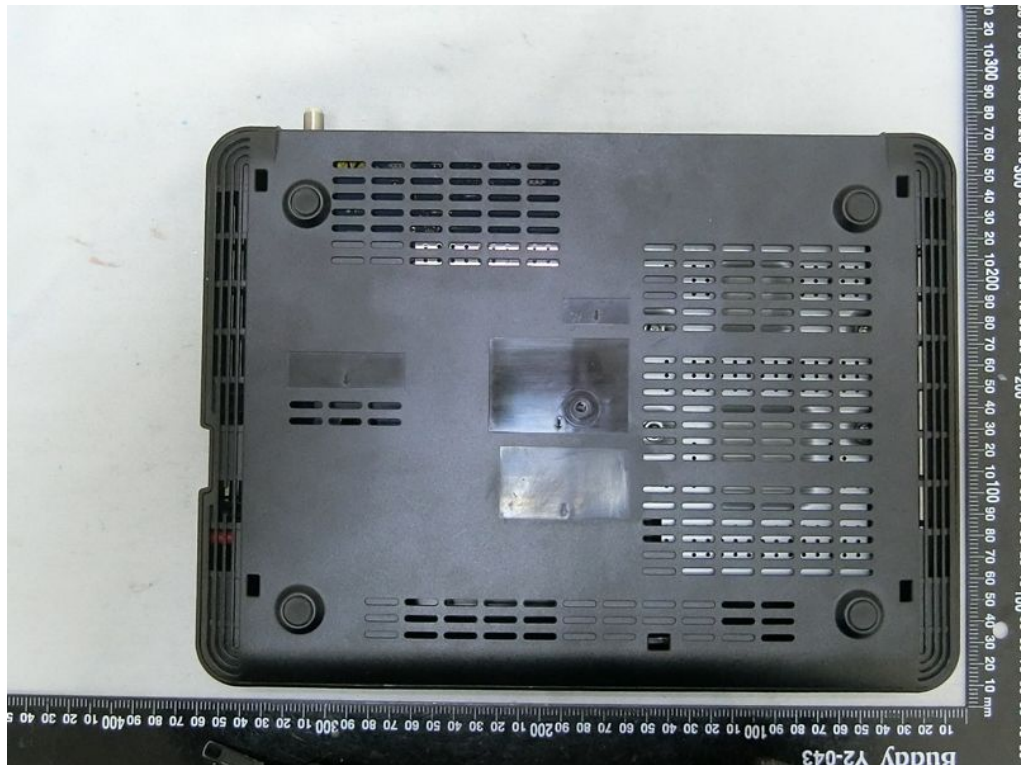

Brand Name: DIRECTV Model Name: HR54-500

Adapter