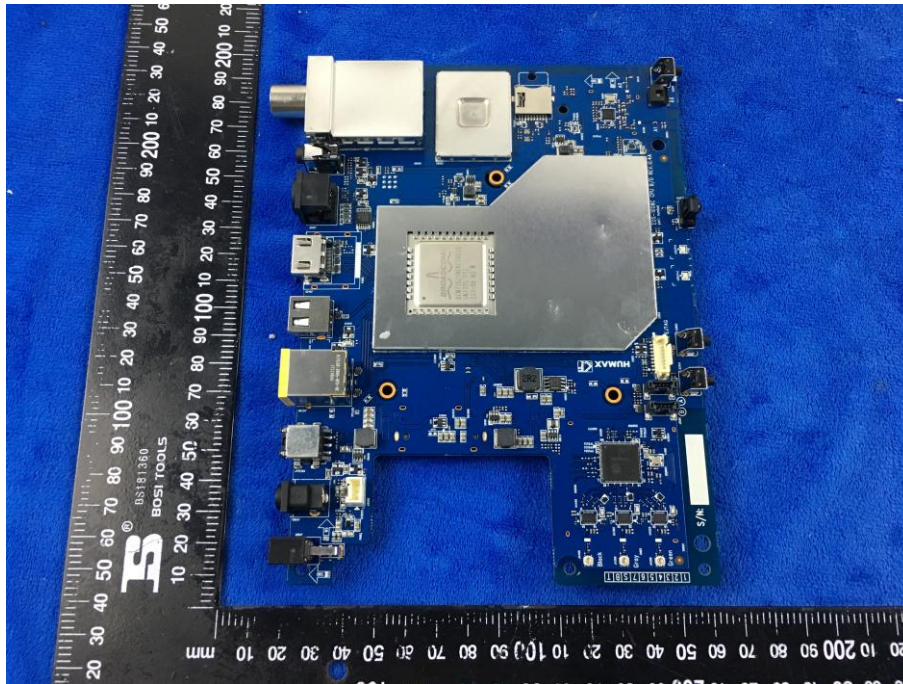

**Annex B.ii. Photograph: EUT Internal Photo**

Cover Off - Top View 1

Cover Off - Top View 2

Mainboard with Shielding - Top View

Mainboard without Shielding - Top View

Mainboard with Shielding - Bottom View

Mainboard without Shielding - Bottom View

2.4G&5G Antenna View

Antenna  
(Black)  
5G&2.4G

Antenna  
(Gree)  
5G&2.4G

Antenna  
(Blue)  
5G&2.4G

Ant. (black)

Ant. (gray)

Ant. (green)