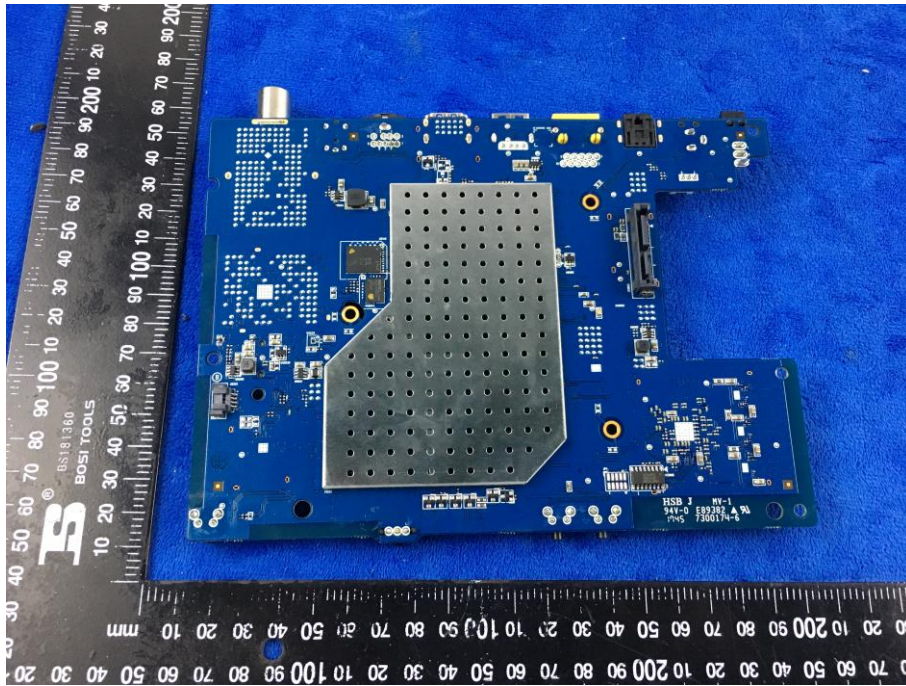

**Annex B.ii. Photograph: EUT Internal Photo**

Cover Off - Top View 1

Cover Off - Top View 2

Mainboard with Shielding - Top View

Mainboard without Shielding - Top View

Mainboard with Shielding - Bottom View

Mainboard without Shielding - Bottom View

2.4G&5G Antenna View

Antenna  
(Black)  
5G&2.4G

Antenna  
(Gree)  
5G&2.4G

Antenna  
(Blue)  
5G&2.4G

Ant. (black)

Ant. (gray)

Ant. (green)