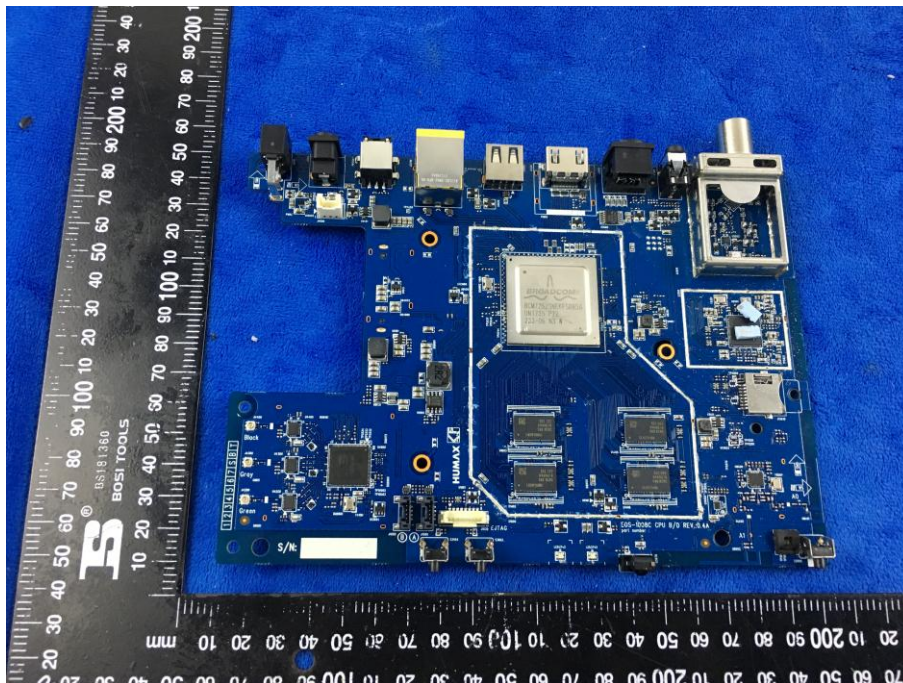

**Annex B.ii. Photograph: EUT Internal Photo**

Cover Off - Top View 1

Cover Off - Top View 2

Mainboard with Shielding - Top View

Mainboard without Shielding - Top View

Mainboard with Shielding - Bottom View

Mainboard without Shielding - Bottom View

2.4G&5G Antenna View

Antenna  
(Black)  
5G&2.4G

Antenna  
(Gree)  
5G&2.4G

Antenna  
(Blue)  
5G&2.4G

Ant. (black)

Ant. (gray)

Ant. (green)