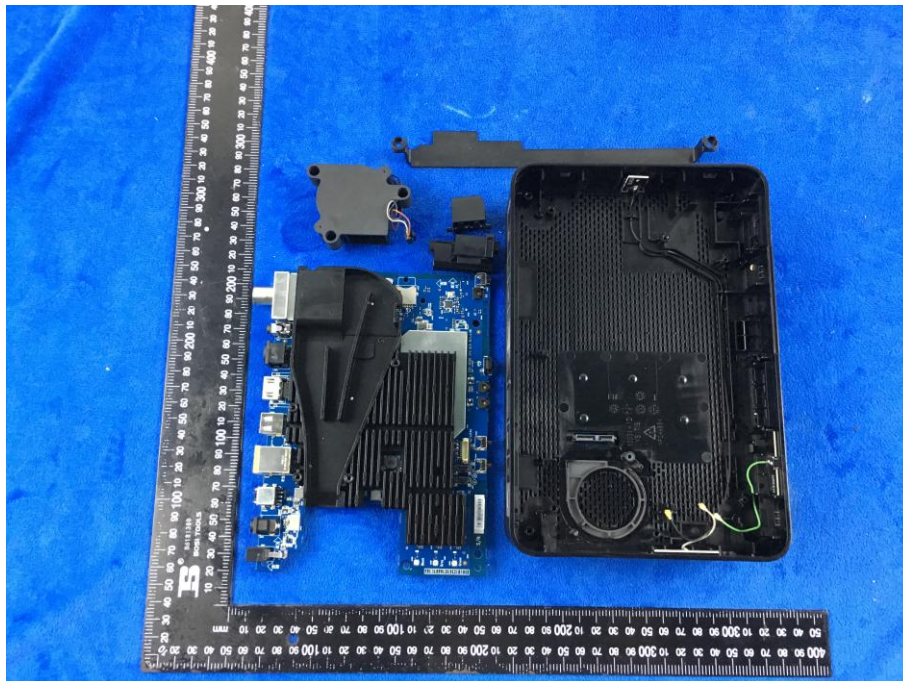

**Annex B.ii. Photograph: EUT Internal Photo**

Cover Off - Top View 1

Cover Off - Top View 2

Mainboard with Shielding - Top View

Mainboard without Shielding - Top View

Mainboard with Shielding - Bottom View

Mainboard without Shielding - Bottom View

2.4G&5G Antenna View

Antenna  
(Black)  
5G&2.4G

Antenna  
(Gree)  
5G&2.4G

Antenna  
(Blue)  
5G&2.4G

Ant. (black)

Ant. (gray)

Ant. (green)