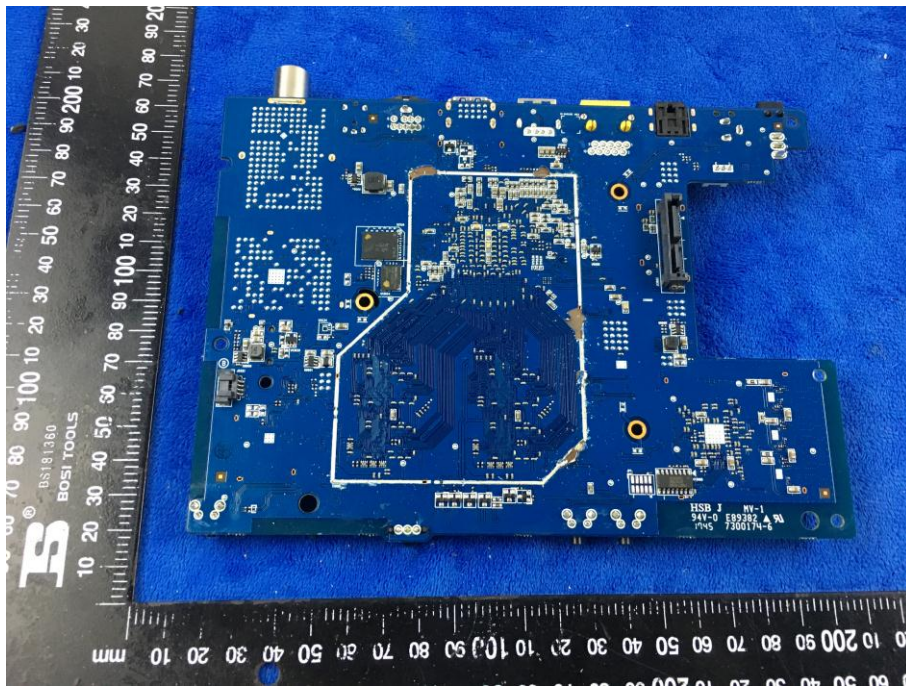

**Annex B.ii. Photograph: EUT Internal Photo**

Cover Off - Top View 1

Cover Off - Top View 2

Mainboard with Shielding - Top View

Mainboard without Shielding - Top View

Mainboard with Shielding - Bottom View

Mainboard without Shielding - Bottom View

2.4G&5G Antenna View

Antenna  
(Black)  
5G&2.4G

Antenna  
(Gree)  
5G&2.4G

Antenna  
(Blue)  
5G&2.4G

Ant. (black)

Ant. (gray)

Ant. (green)

Zigbee ( RF4CE )