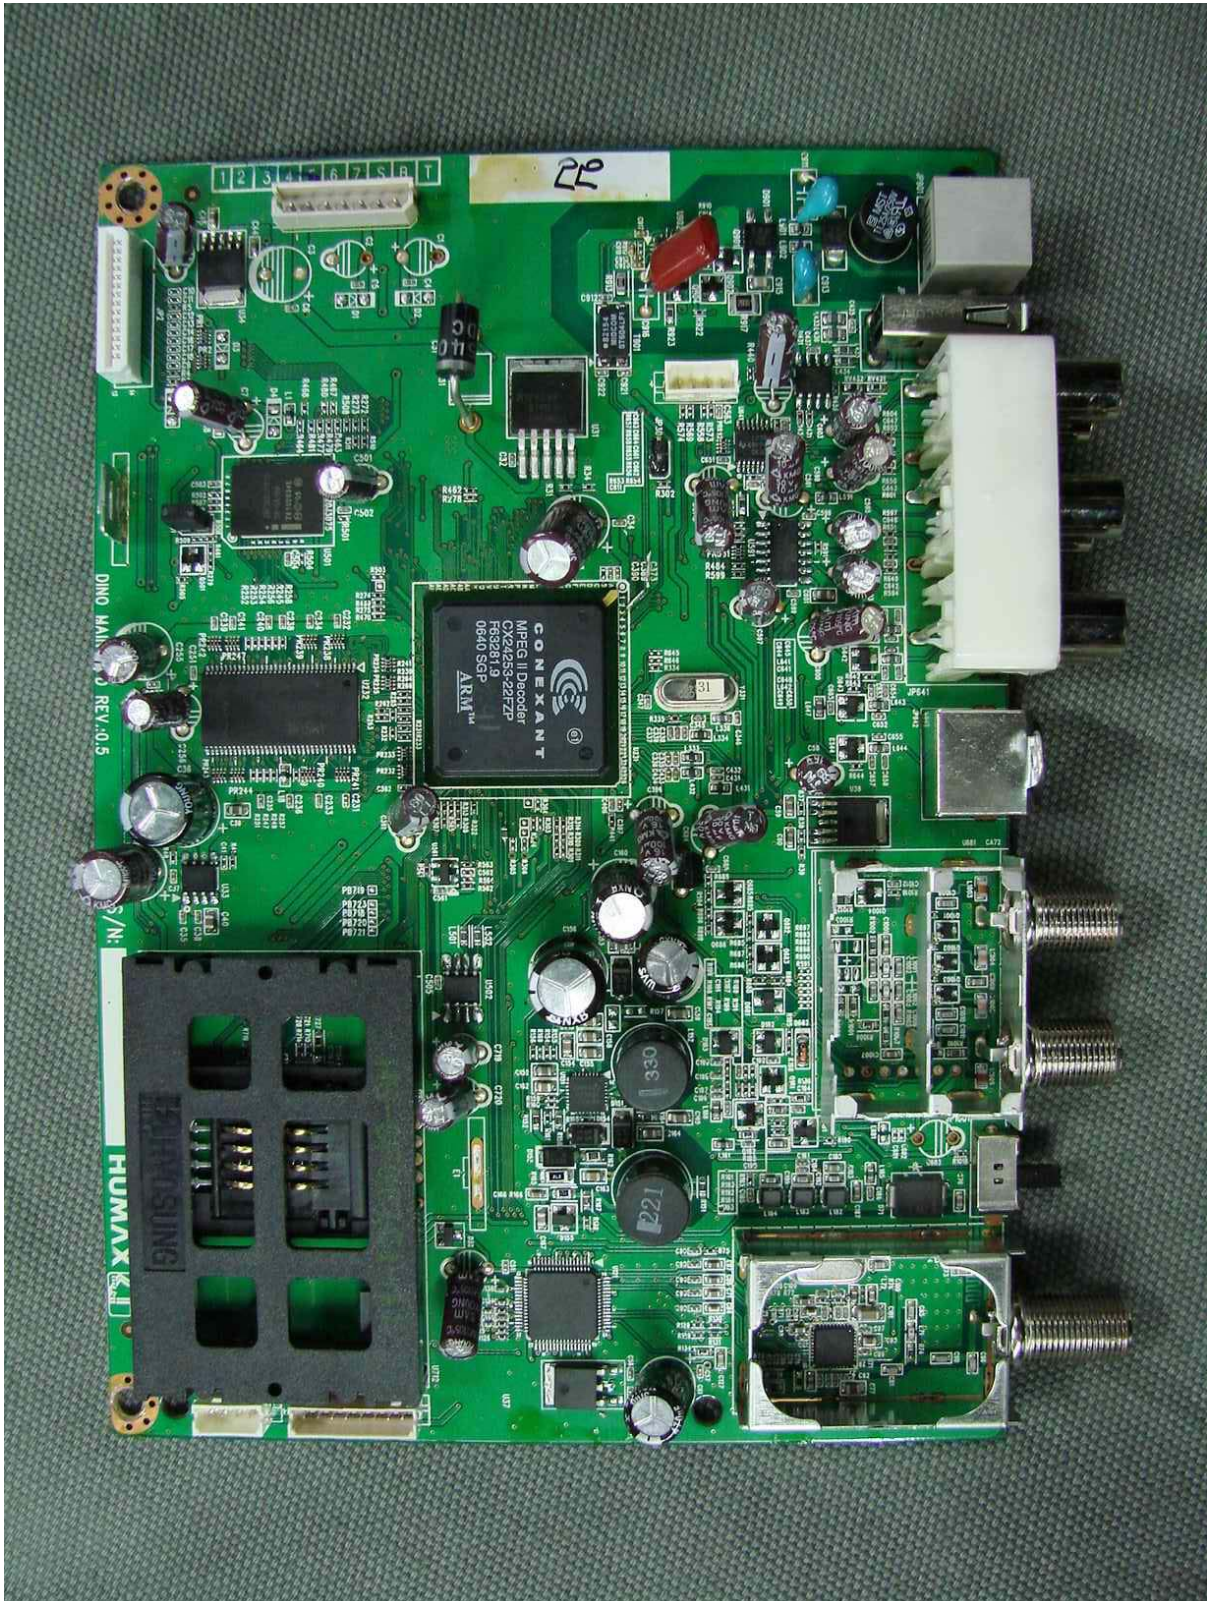

It should not be reproduced except in full, without the written approval of ONETECH.

EMC-002 (Rev.0)

HEAD OFFICE : #505 SK APT. Factory 223-28, Sangdaewon 1 dong, Jungwon-gu, Seongnam-si, Gyeonggi-do, 462-705, Korea
(TEL: +82-31-746-8500, FAX: +82-31-746-8700)

EMC Testing Dept : 307-51 Daessangryung-ri, Chowol-eup, Gwangju-si, Gyeonggi-do, 464-860, Korea. (TEL: +82-31-765-8289, FAX: +82-31-766-2904)