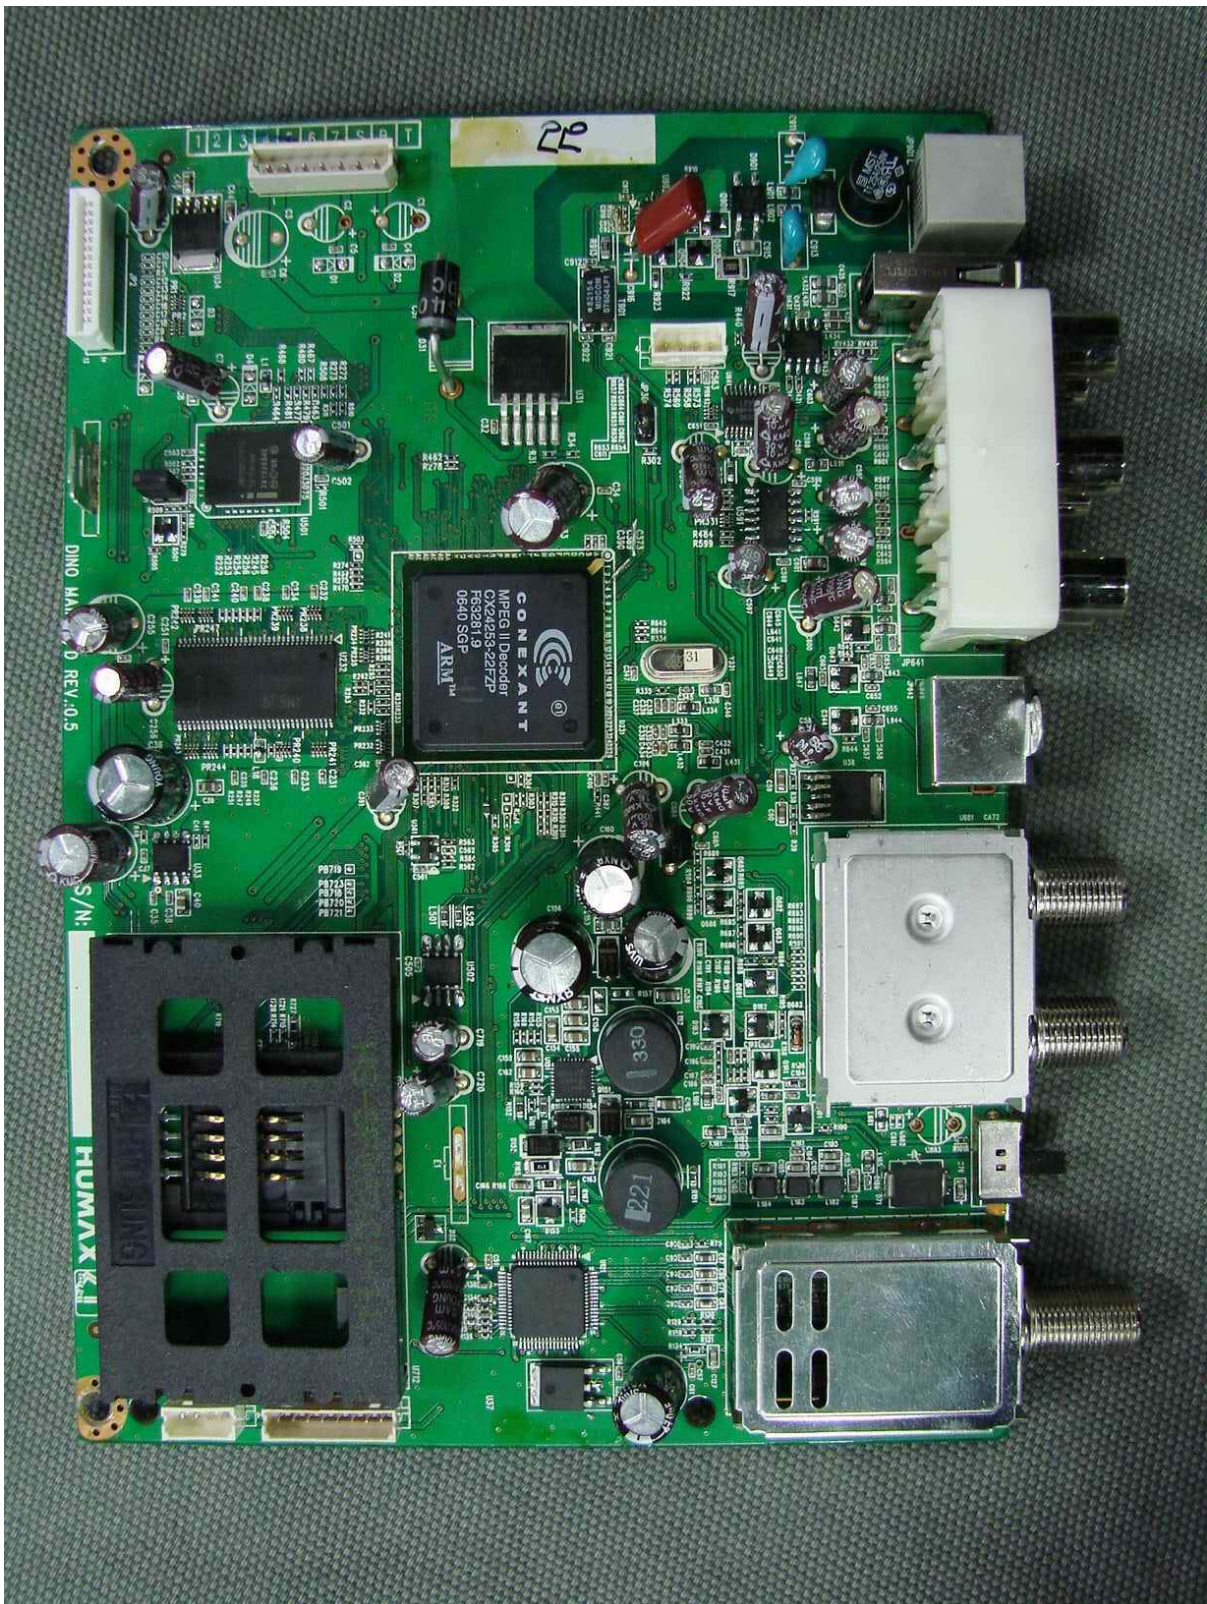

It should not be reproduced except in full, without the written approval of ONETECH.

EMC-002 (Rev.0)

HEAD OFFICE : #505 SK APT. Factory 223-28, Sangdaewon 1 dong, Jungwon-gu, Seongnam-si, Gyeonggi-do, 462-705, Korea
(TEL: +82-31-746-8500, FAX: +82-31-746-8700)

EMC Testing Dept : 307-51 Daessangryung-ri, Chowol-eup, Gwangju-si, Gyeonggi-do, 464-860, Korea. (TEL: +82-31-765-8289, FAX: +82-31-766-2904)