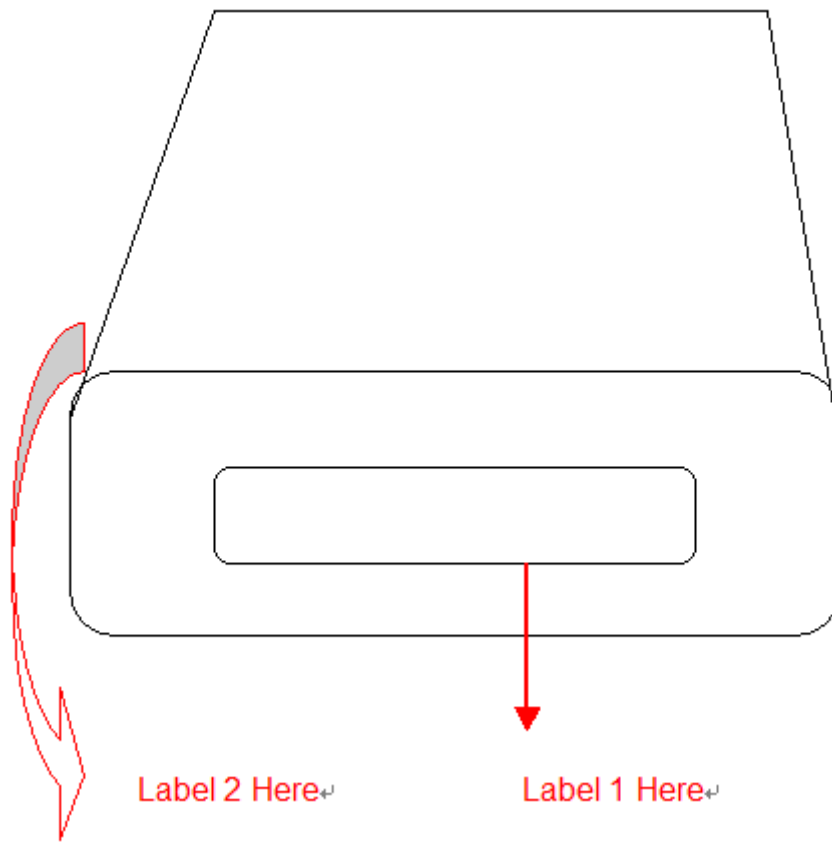

Label Location

Label 1

Device Access Code: 1234123456123 	ONT ID: AAA0Aa000AAA Serial Number: 2018123456AA 	Mac Address: 0A:B1:CC:2D:3E:4F 	E235012  LISTED AUDIO/VIDEO APPARATUS 3EWO MADE IN CHINA (C1)
FCC ID: O6ZBGW320		Electrical Rating: 12V  4A	