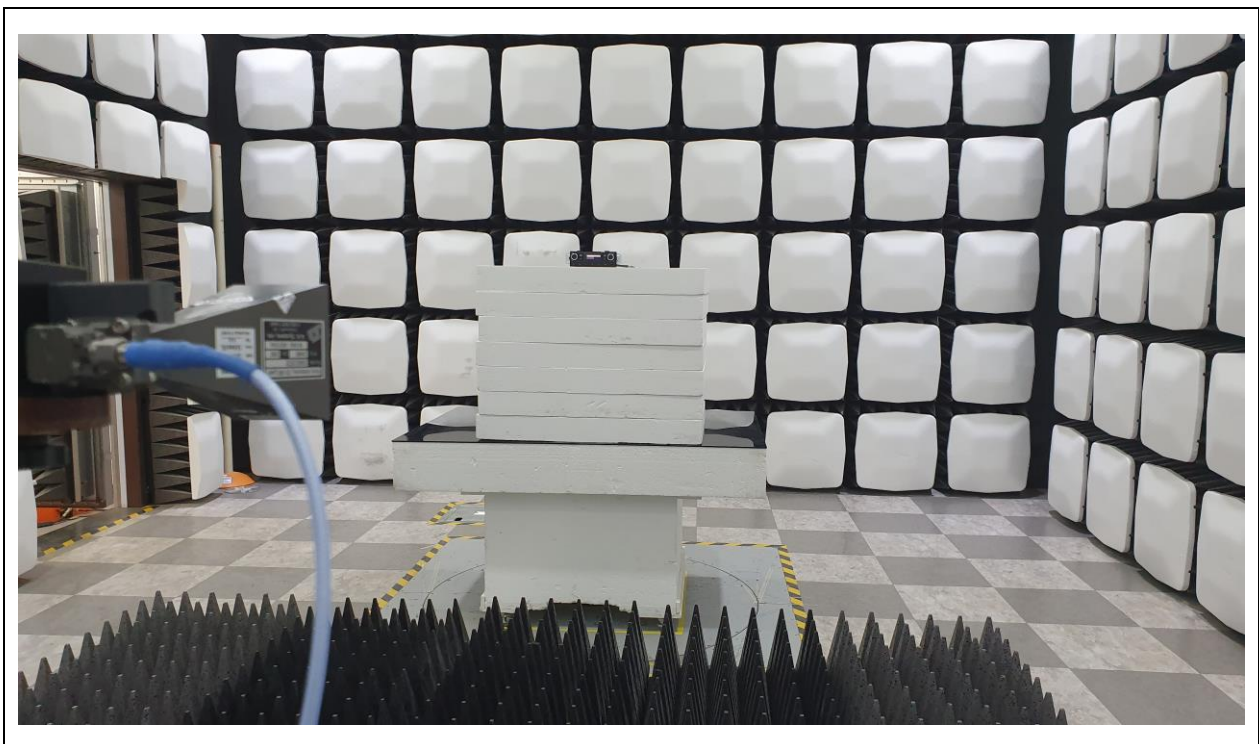

Test Setup Photos

Test Setup Photos

Radiated Emission_ 9 kHz ~ 30 MHz

Test distance : 3 m, height of table : 0.8 m

Radiated Emission_ 30 MHz ~ 1 GHz

Test distance : 3 m, height of table : 0.8 m

Test Setup Photos

Radiated Emission_1 GHz ~ 18 GHz

Test distance : 3 m, height of table : 1.5 m

Radiated Emission_18 GHz ~ 26 GHz

Test distance : 3 m, height of table : 1.5 m