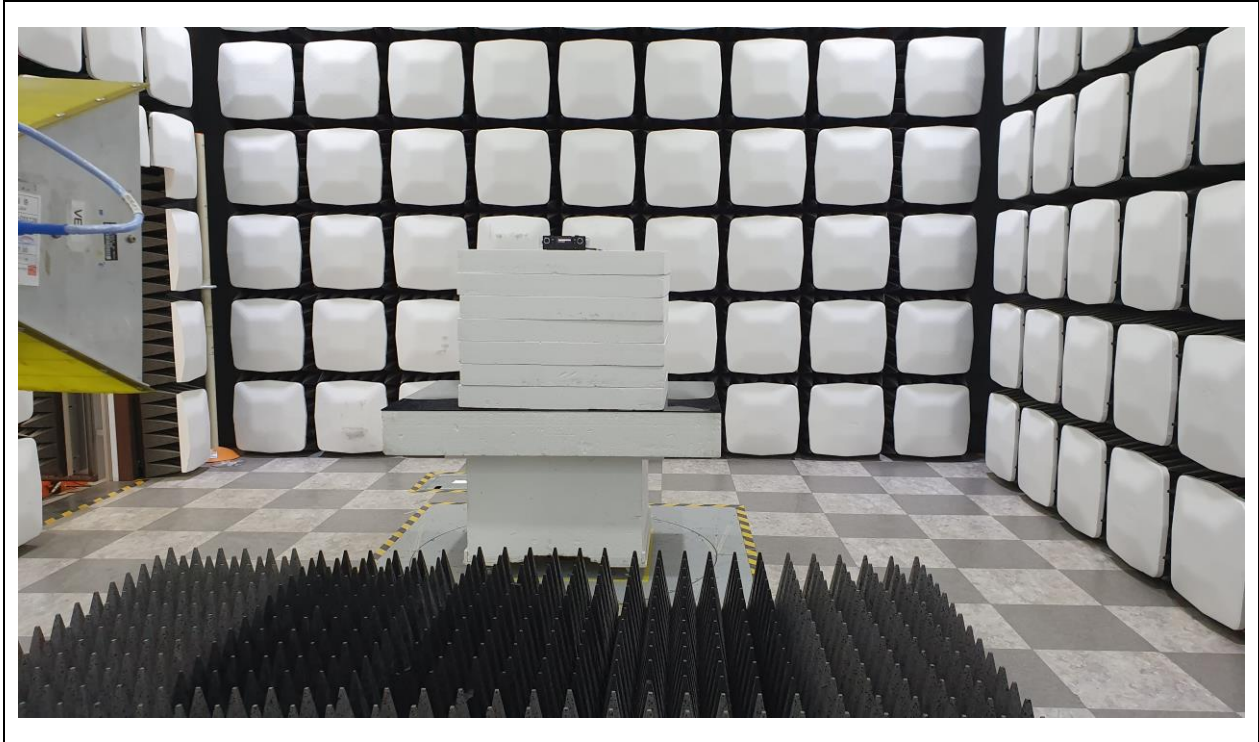

Test Setup Photos

Test Setup Photos

Radiated Emission_ 9 kHz ~ 30 MHz

Test distance : 3 m, height of table : 0.8 m

Radiated Emission_ 30 MHz ~ 1 GHz

Test distance : 3 m, height of table : 0.8 m

Test Setup Photos

Radiated Emission_1 GHz ~ 18 GHz

Test distance : 3 m, height of table : 1.5 m

Radiated Emission_18 GHz ~ 26 GHz

Test distance : 3 m, height of table : 1.5 m