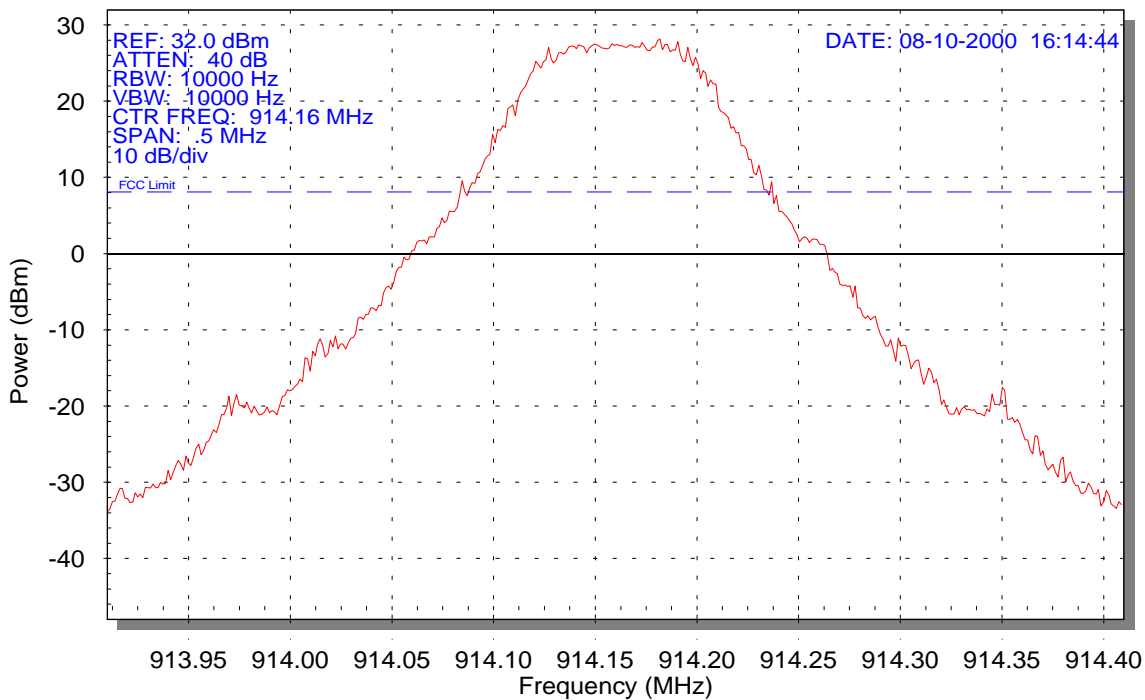

AirCard 400 - 20dB Bandwidth

Modulation: 2FSK, Pwr: 30 dBm, Channel: 1, 20dB BW: 130 kHz

AirCard 400 - 20dB Bandwidth

Modulation: 4FSK, Pwr: 30 dBm, Channel: 1, 20dB BW: 156 kHz

AirCard 400 - 20dB Bandwidth

Modulation: 2FSK, Pwr: 30 dBm, Channel: 76, 20dB BW: 130 kHz

AirCard 400 - 20dB Bandwidth

Modulation: 4FSK, Pwr: 30 dBm, Channel: 76, 20dB BW: 156 kHz

AirCard 400 - 20dB Bandwidth

Modulation: 2FSK, Pwr: 30 dBm, Channel: 161, 20dB BW: 130 kHz

AirCard 400 - 20dB Bandwidth

Modulation: 4FSK, Pwr: 30 dBm, Channel: 161, 20dB BW: 152 kHz