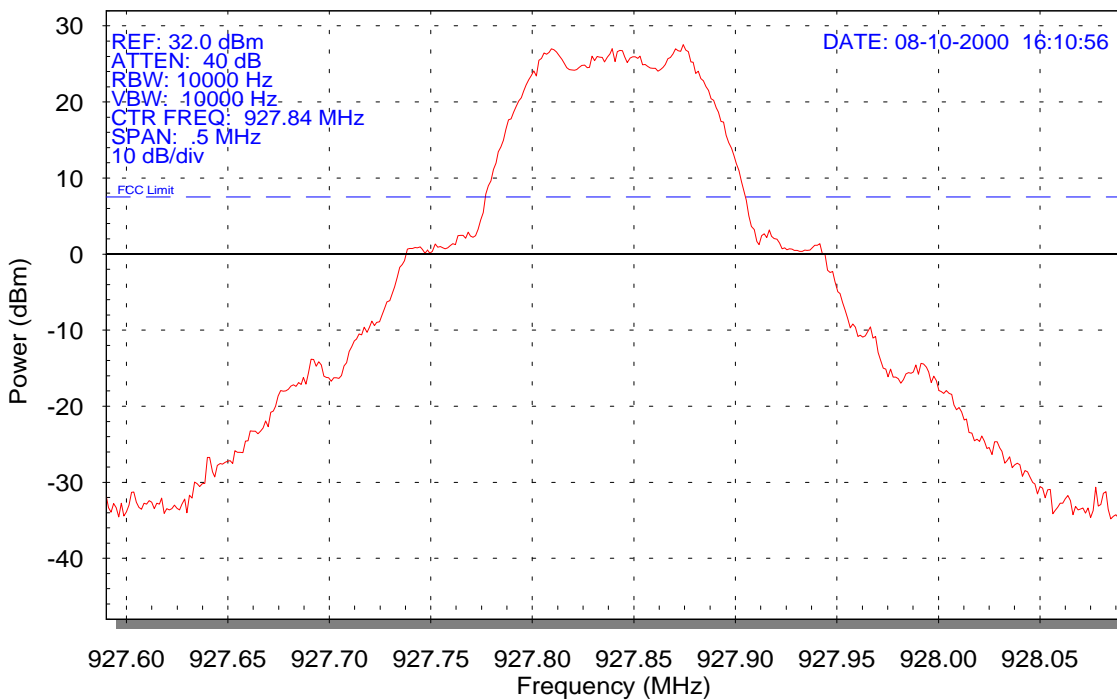

AirCard 400 - 20dB Bandwidth

Modulation: 2FSK, Pwr: 30 dBm, Channel: 1, 20dB BW: 130 kHz

AirCard 400 - 20dB Bandwidth

Modulation: 4FSK, Pwr: 30 dBm, Channel: 1, 20dB BW: 156 kHz

AirCard 400 - 20dB Bandwidth

Modulation: 2FSK, Pwr: 30 dBm, Channel: 76, 20dB BW: 130 kHz

AirCard 400 - 20dB Bandwidth

Modulation: 4FSK, Pwr: 30 dBm, Channel: 76, 20dB BW: 156 kHz

AirCard 400 - 20dB Bandwidth

Modulation: 2FSK, Pwr: 30 dBm, Channel: 161, 20dB BW: 130 kHz

AirCard 400 - 20dB Bandwidth

Modulation: 4FSK, Pwr: 30 dBm, Channel: 161, 20dB BW: 152 kHz