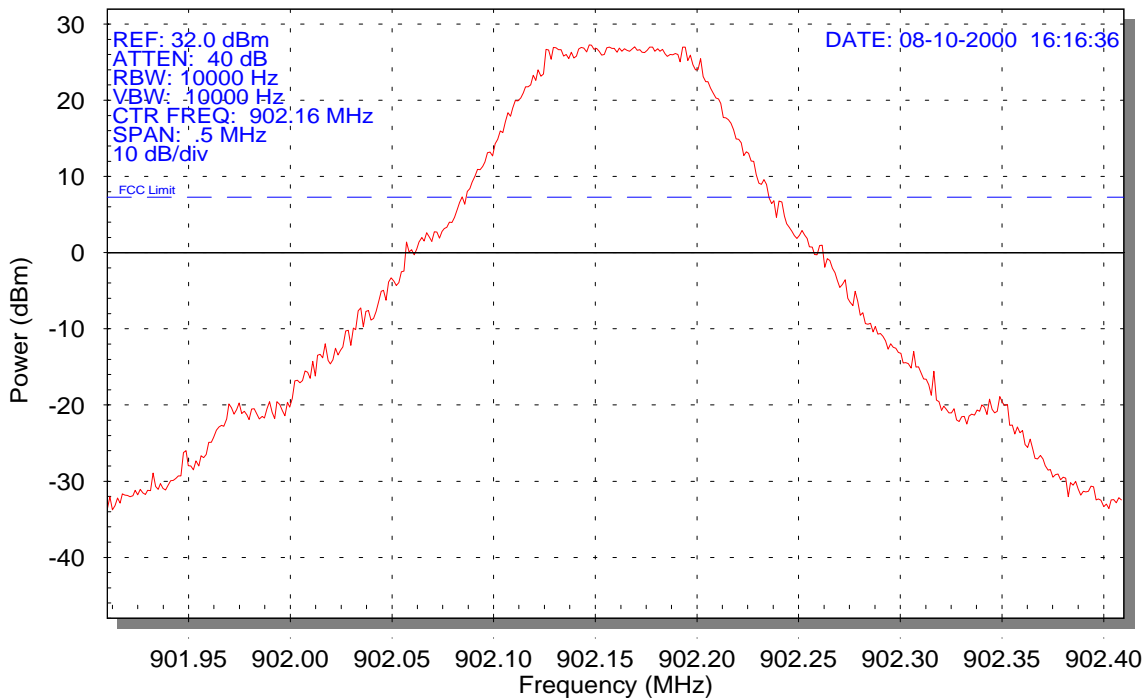

AirCard 400 - 20dB Bandwidth

Modulation: 2FSK, Pwr: 30 dBm, Channel: 1, 20dB BW: 130 kHz

AirCard 400 - 20dB Bandwidth

Modulation: 4FSK, Pwr: 30 dBm, Channel: 1, 20dB BW: 156 kHz

AirCard 400 - 20dB Bandwidth

Modulation: 2FSK, Pwr: 30 dBm, Channel: 76, 20dB BW: 130 kHz

AirCard 400 - 20dB Bandwidth

Modulation: 4FSK, Pwr: 30 dBm, Channel: 76, 20dB BW: 156 kHz

AirCard 400 - 20dB Bandwidth

Modulation: 2FSK, Pwr: 30 dBm, Channel: 161, 20dB BW: 130 kHz

AirCard 400 - 20dB Bandwidth

Modulation: 4FSK, Pwr: 30 dBm, Channel: 161, 20dB BW: 152 kHz