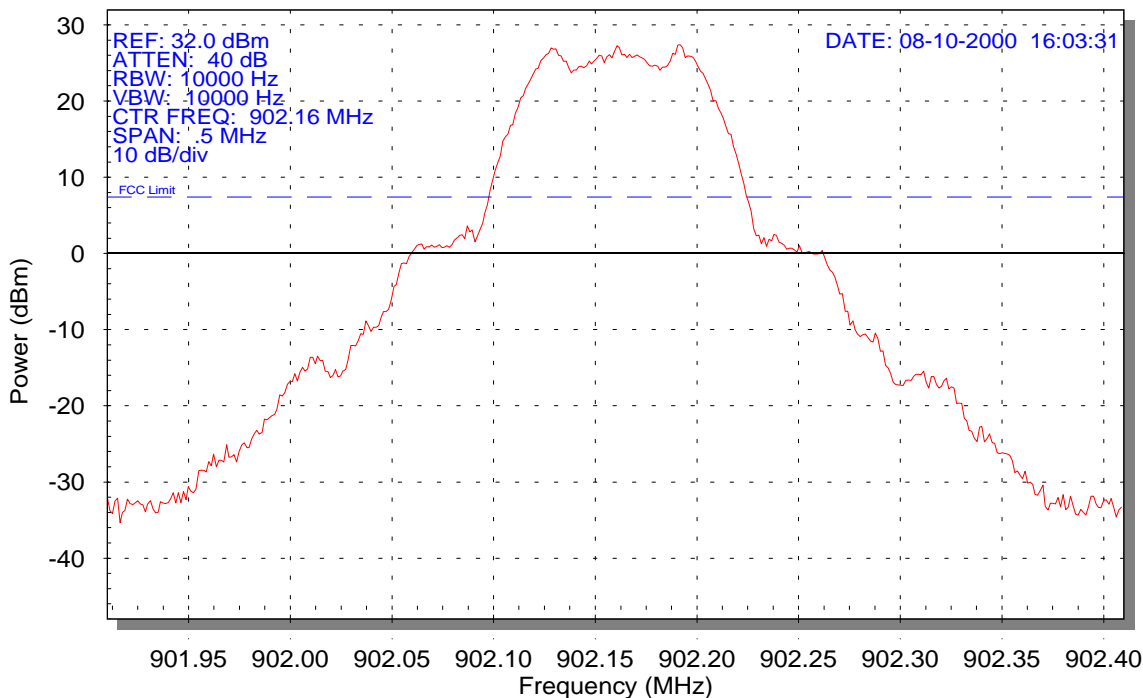

AirCard 400 - 20dB Bandwidth

Modulation: 2FSK, Pwr: 30 dBm, Channel: 1, 20dB BW: 130 kHz

AirCard 400 - 20dB Bandwidth

Modulation: 4FSK, Pwr: 30 dBm, Channel: 1, 20dB BW: 156 kHz

AirCard 400 - 20dB Bandwidth

Modulation: 2FSK, Pwr: 30 dBm, Channel: 76, 20dB BW: 130 kHz

AirCard 400 - 20dB Bandwidth

Modulation: 4FSK, Pwr: 30 dBm, Channel: 76, 20dB BW: 156 kHz

AirCard 400 - 20dB Bandwidth

Modulation: 2FSK, Pwr: 30 dBm, Channel: 161, 20dB BW: 130 kHz

AirCard 400 - 20dB Bandwidth

Modulation: 4FSK, Pwr: 30 dBm, Channel: 161, 20dB BW: 152 kHz