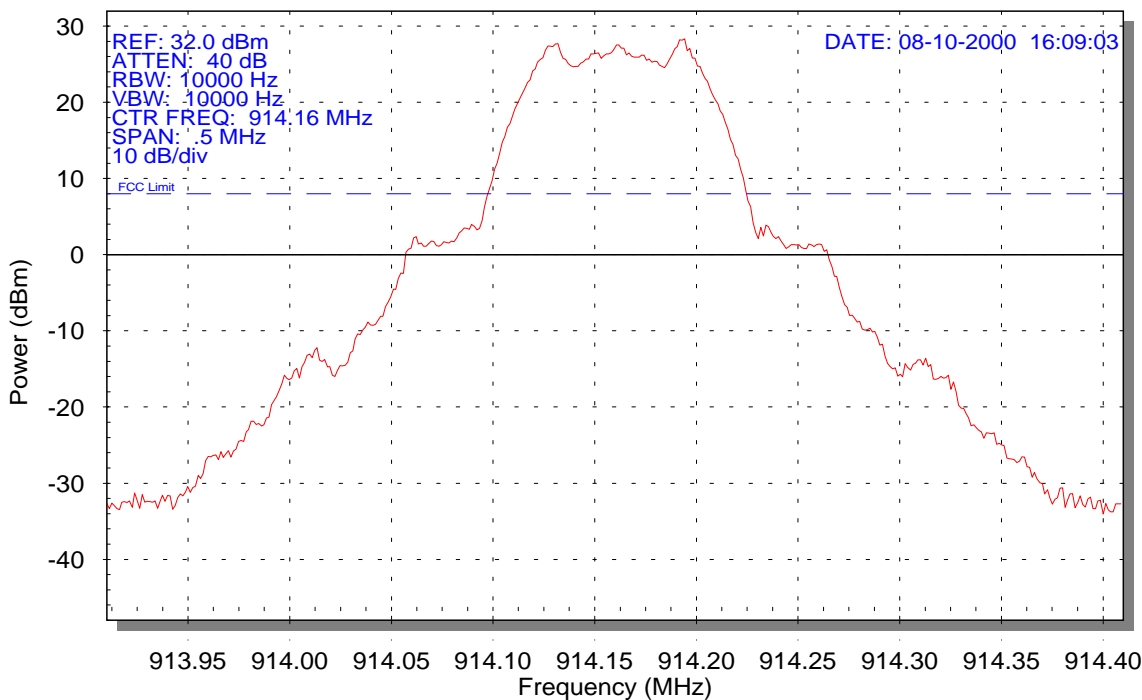

AirCard 400 - 20dB Bandwidth

Modulation: 2FSK, Pwr: 30 dBm, Channel: 1, 20dB BW: 130 kHz

AirCard 400 - 20dB Bandwidth

Modulation: 4FSK, Pwr: 30 dBm, Channel: 1, 20dB BW: 156 kHz

AirCard 400 - 20dB Bandwidth

Modulation: 2FSK, Pwr: 30 dBm, Channel: 76, 20dB BW: 130 kHz

AirCard 400 - 20dB Bandwidth

Modulation: 4FSK, Pwr: 30 dBm, Channel: 76, 20dB BW: 156 kHz

AirCard 400 - 20dB Bandwidth

Modulation: 2FSK, Pwr: 30 dBm, Channel: 161, 20dB BW: 130 kHz

AirCard 400 - 20dB Bandwidth

Modulation: 4FSK, Pwr: 30 dBm, Channel: 161, 20dB BW: 152 kHz