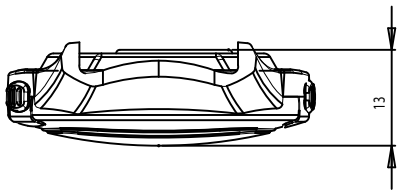

BACK (MADE IN HONG KONG)