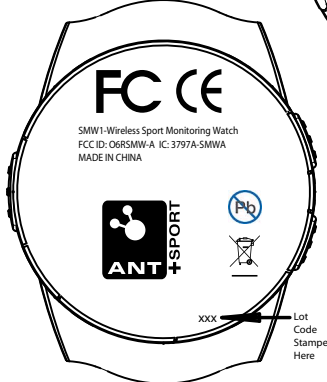

BACK (MADE IN CHINA)