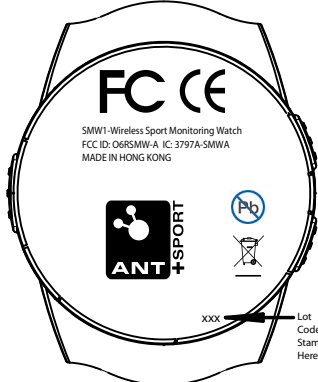

BACK (MADE IN HONG KONG)