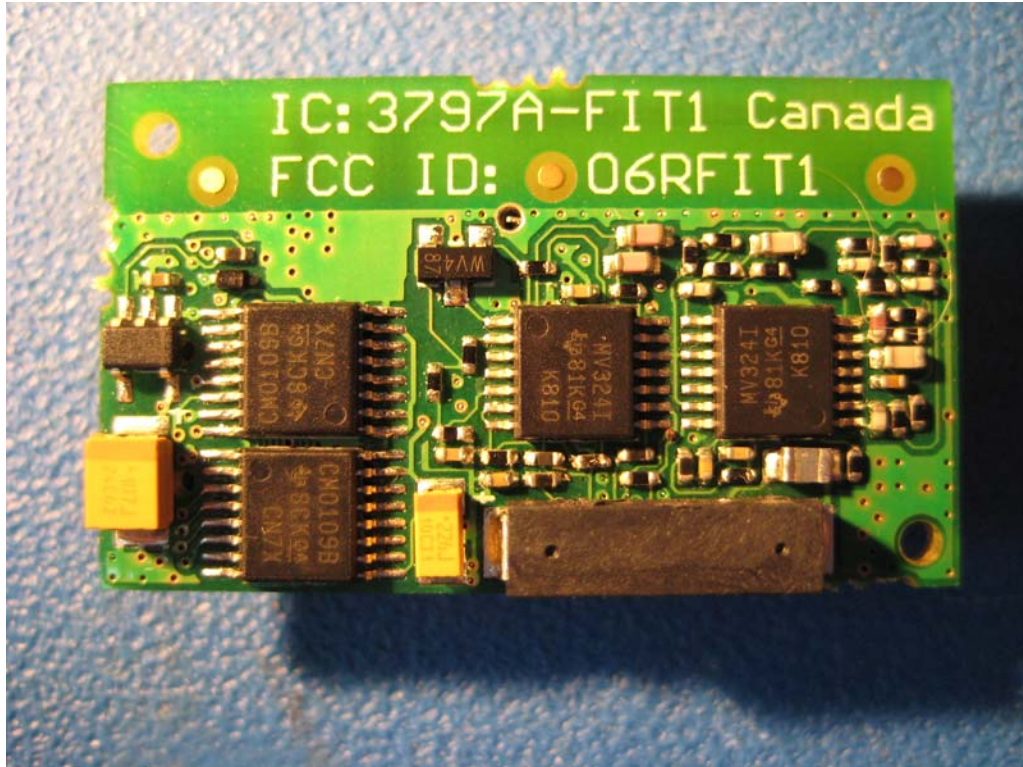

FCC/IC ID label and location

Rogers Labs, Inc.
4405 West 259th Terrace
Louisburg, KS 66053
Phone/Fax: (913) 837-3214
Revision 1

Dynastream Innovations, Inc.
Model: FIT1
Test #:090419
Test to: CFR47 Parts 2, 15.249, RSS-210
File: LabelSmpl FIT1

FCC ID: O6RFIT1
IC: 3797A-FIT1
SN: R5-054
Page 1 of 1
Date: May 11, 2009