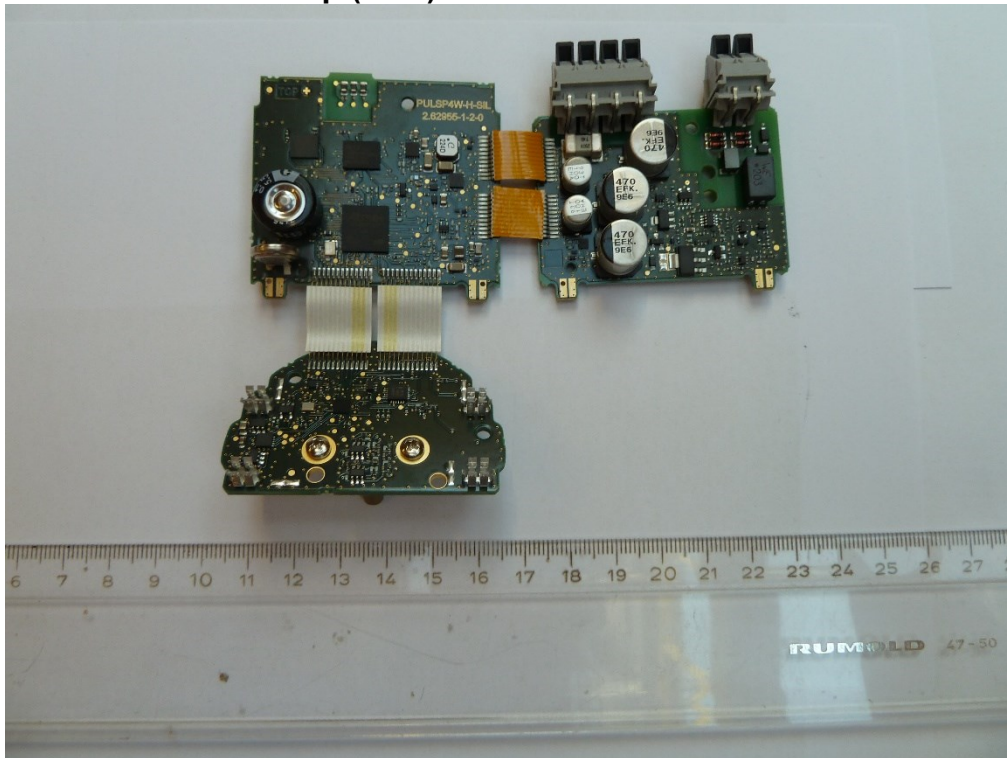

---

VEGAPULS 6X  
FCC: O6QPS6XW  
IC: 3892A-PS6XW

## Table of Contents

1	Electronic Unit.....	2
1.1	Display module (PLICSCOM).....	2
1.2	Electronics.....	3

## 1 Electronic Unit

### 1.1 Display module (PLICSCOM)

1.2 Electronics

1.2.1 Electronics Top (TOP)

1.2.2 Electronics Bottom (BOT)