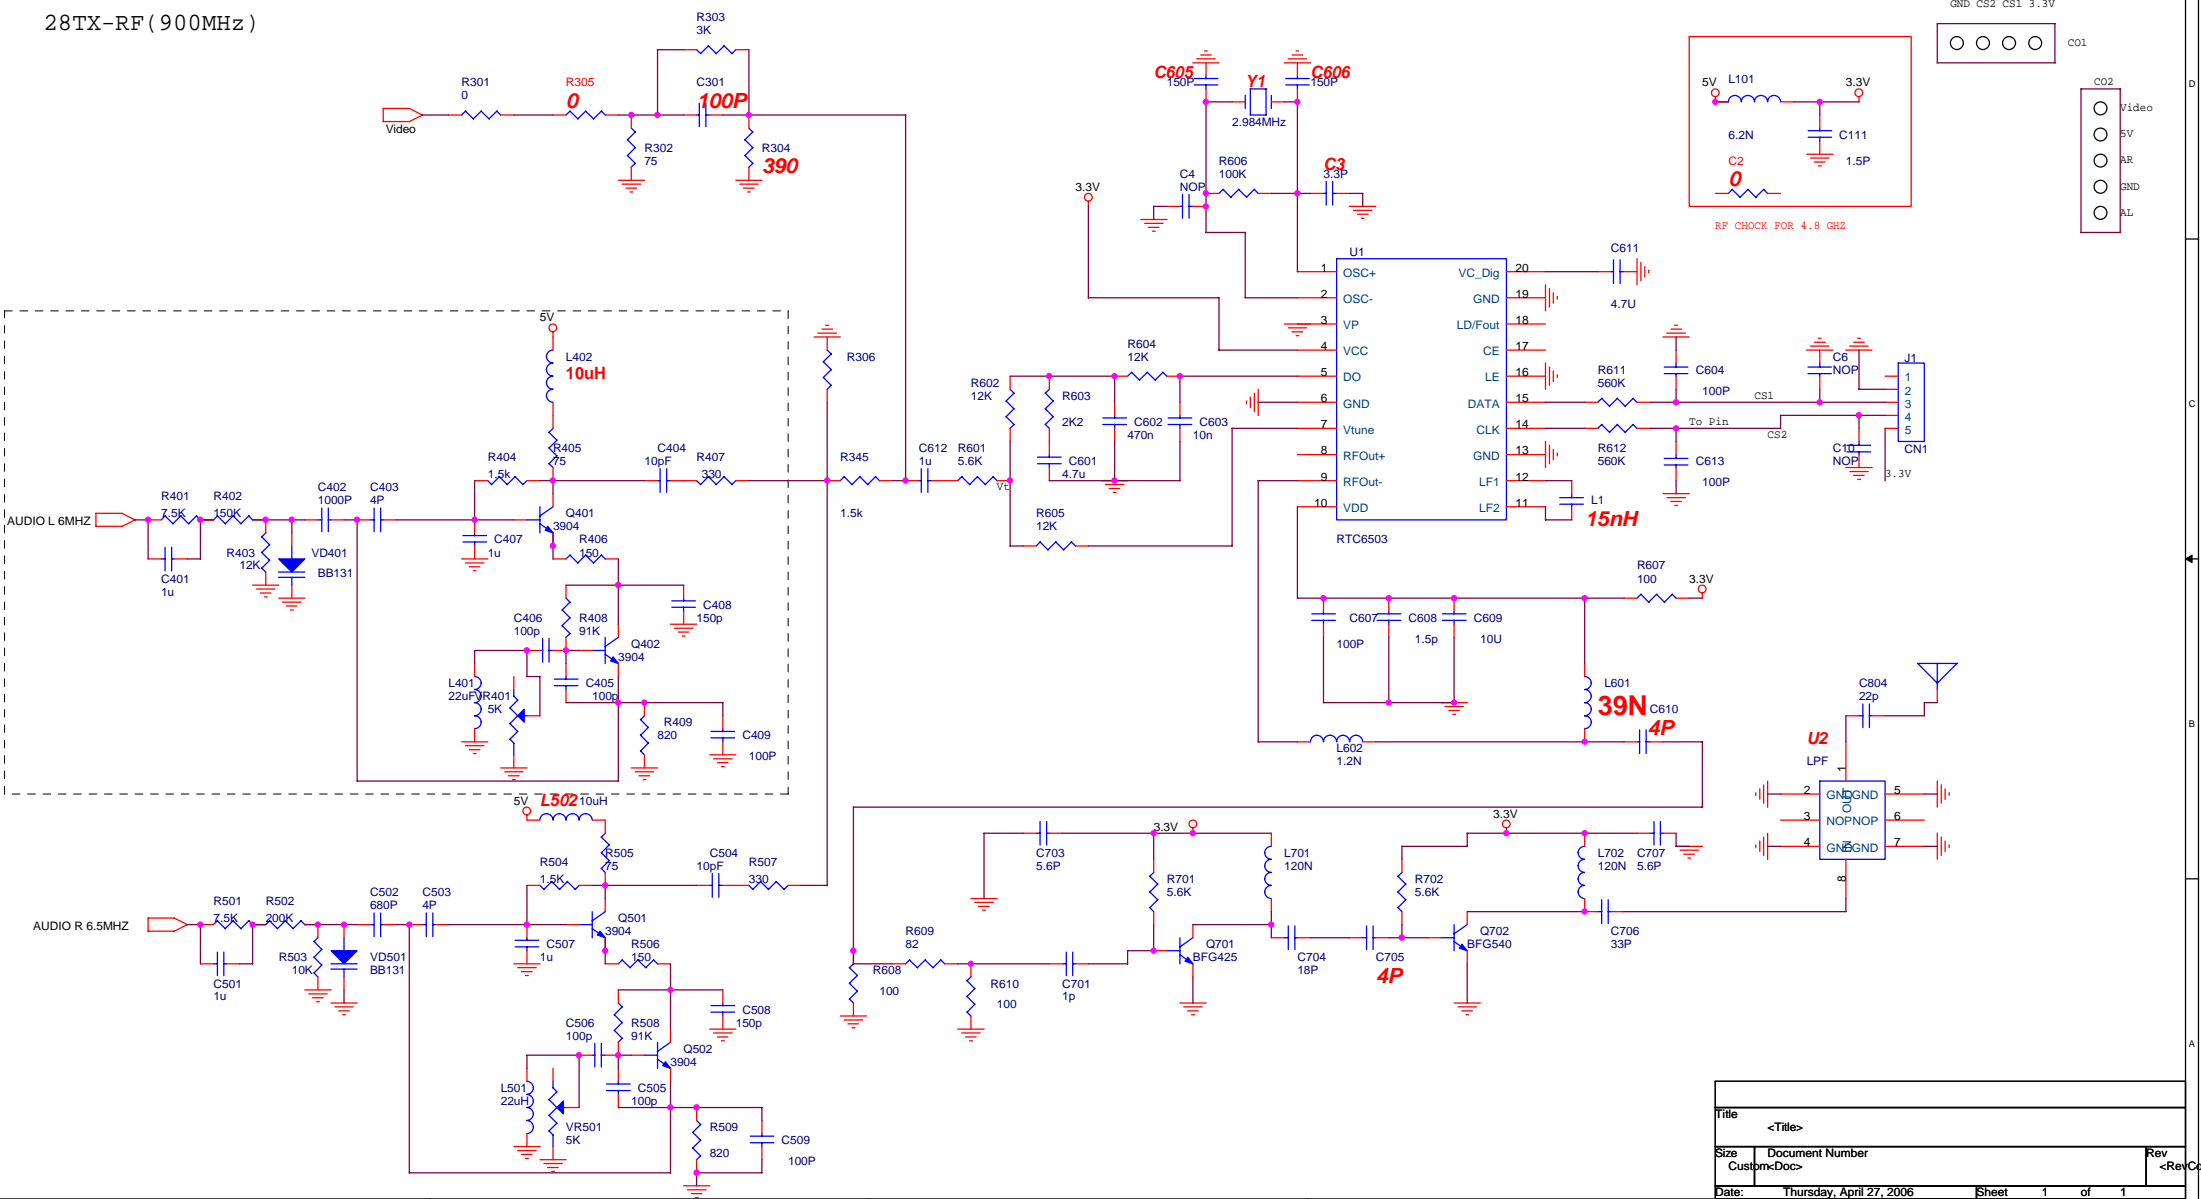

Title		
<Title>		
Size	Document Number	Rev
A	<Doc>	<RevCode>
Date:	Wednesday, April 12, 2006	Sheet 1 of 1

4/26/2006

28TX-RF (900MHz)

GND CS2 CS1 3.3V

Title	<Title>		Rev	<Rev Code>
Size	Document Number			
	CustomDoc			
Date:	Thursday, April 27, 2006	Sheet	1	of 1