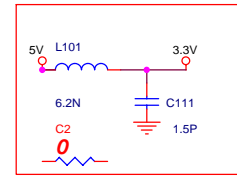

Title		
<Title>		
Size	Document Number	Rev
A	<Doc>	<RevCode>
Date:	Wednesday, April 12, 2006	Sheet 1 of 1

4/26/2006

28TX-RF (900MHz)

GND CS2 CS1 3.3V

Title	<Title>		Rev	<Rev Code>
Size	Document Number			
	CustomDoc			
Date:	Thursday, April 27, 2006	Sheet	1	of 1