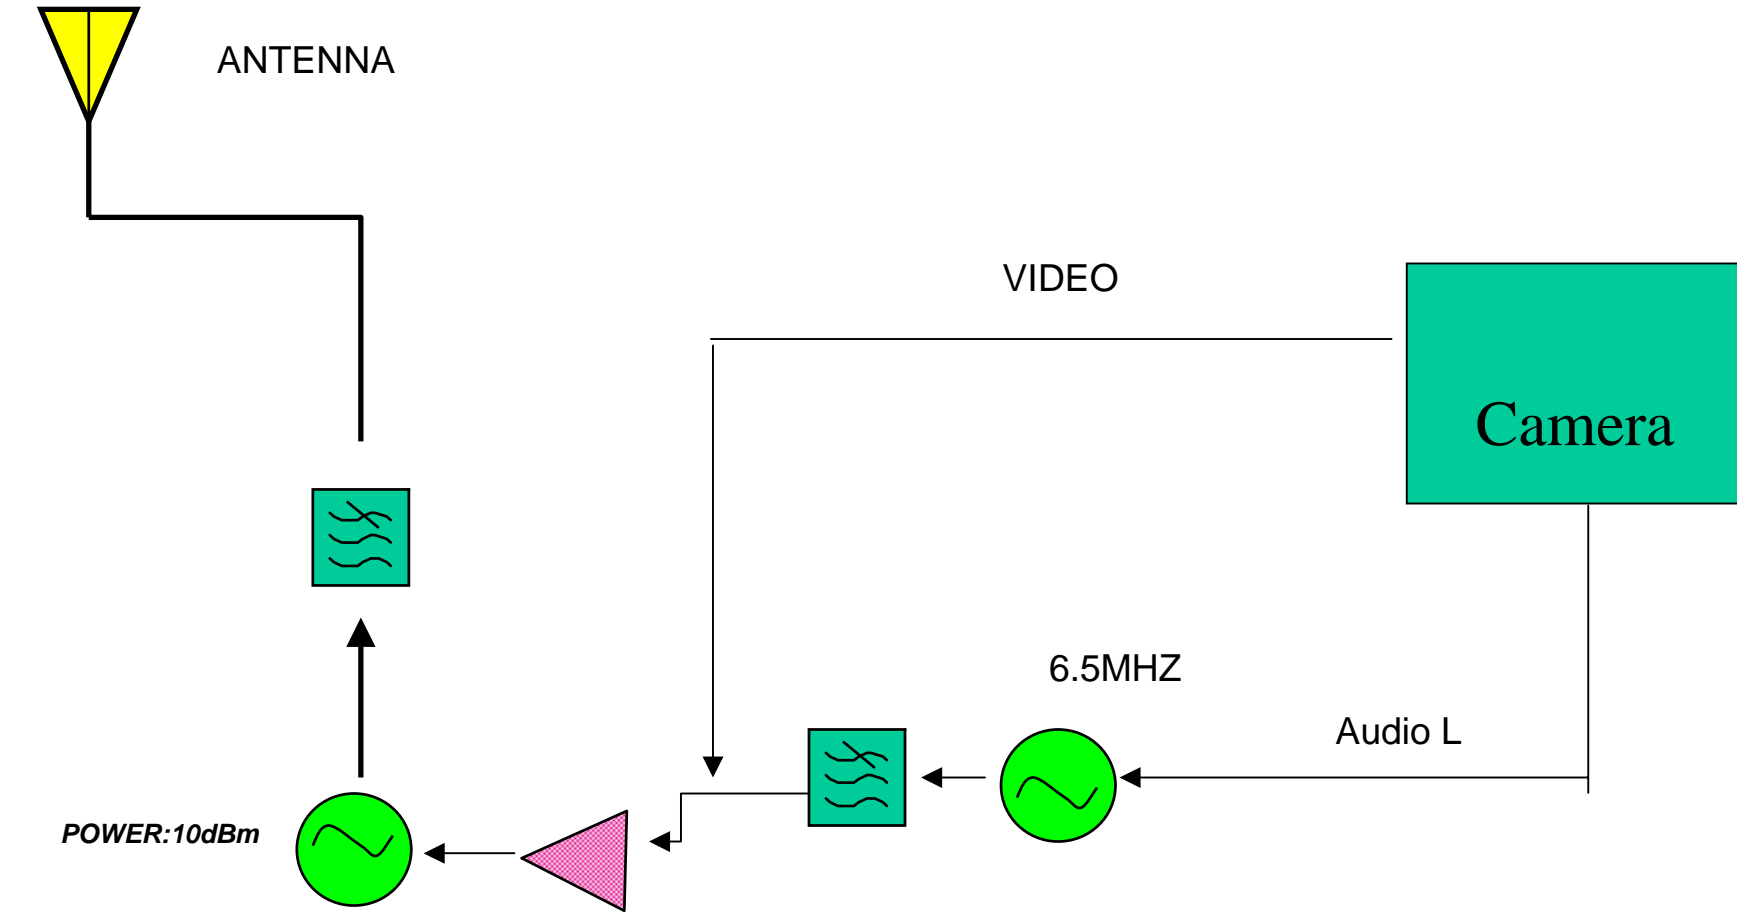

# 49T Block

BFG540, &PIC16

2.4GHZ  
SYNTHESIZER:

Frequency range:  
2417M hz ~ 2473M hz