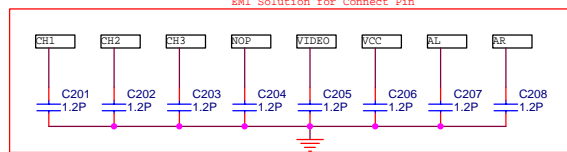

Title		
Size A	Document Number <Doc>	Rev
Date:	Monday, August 19, 2002	Sheet 1 of 1

Title		<Title>
Size	Document Number	Rev
	CuspmxDoc	<Rev Code>
Date:	Friday, December 16, 2005	Sheet 1 of 1

**M951** 2.4GHz Wireless Color Camera  
TTA-45TE

---

This device complies with Parts 15 of  
the FCC rules. See instruction manual  
for FCC statement  
FCC ID: O6LTTA-45TE  
9V=300mA  PATENT PENDING  
**CE0678**  MADE IN CHINA

Label, 45T