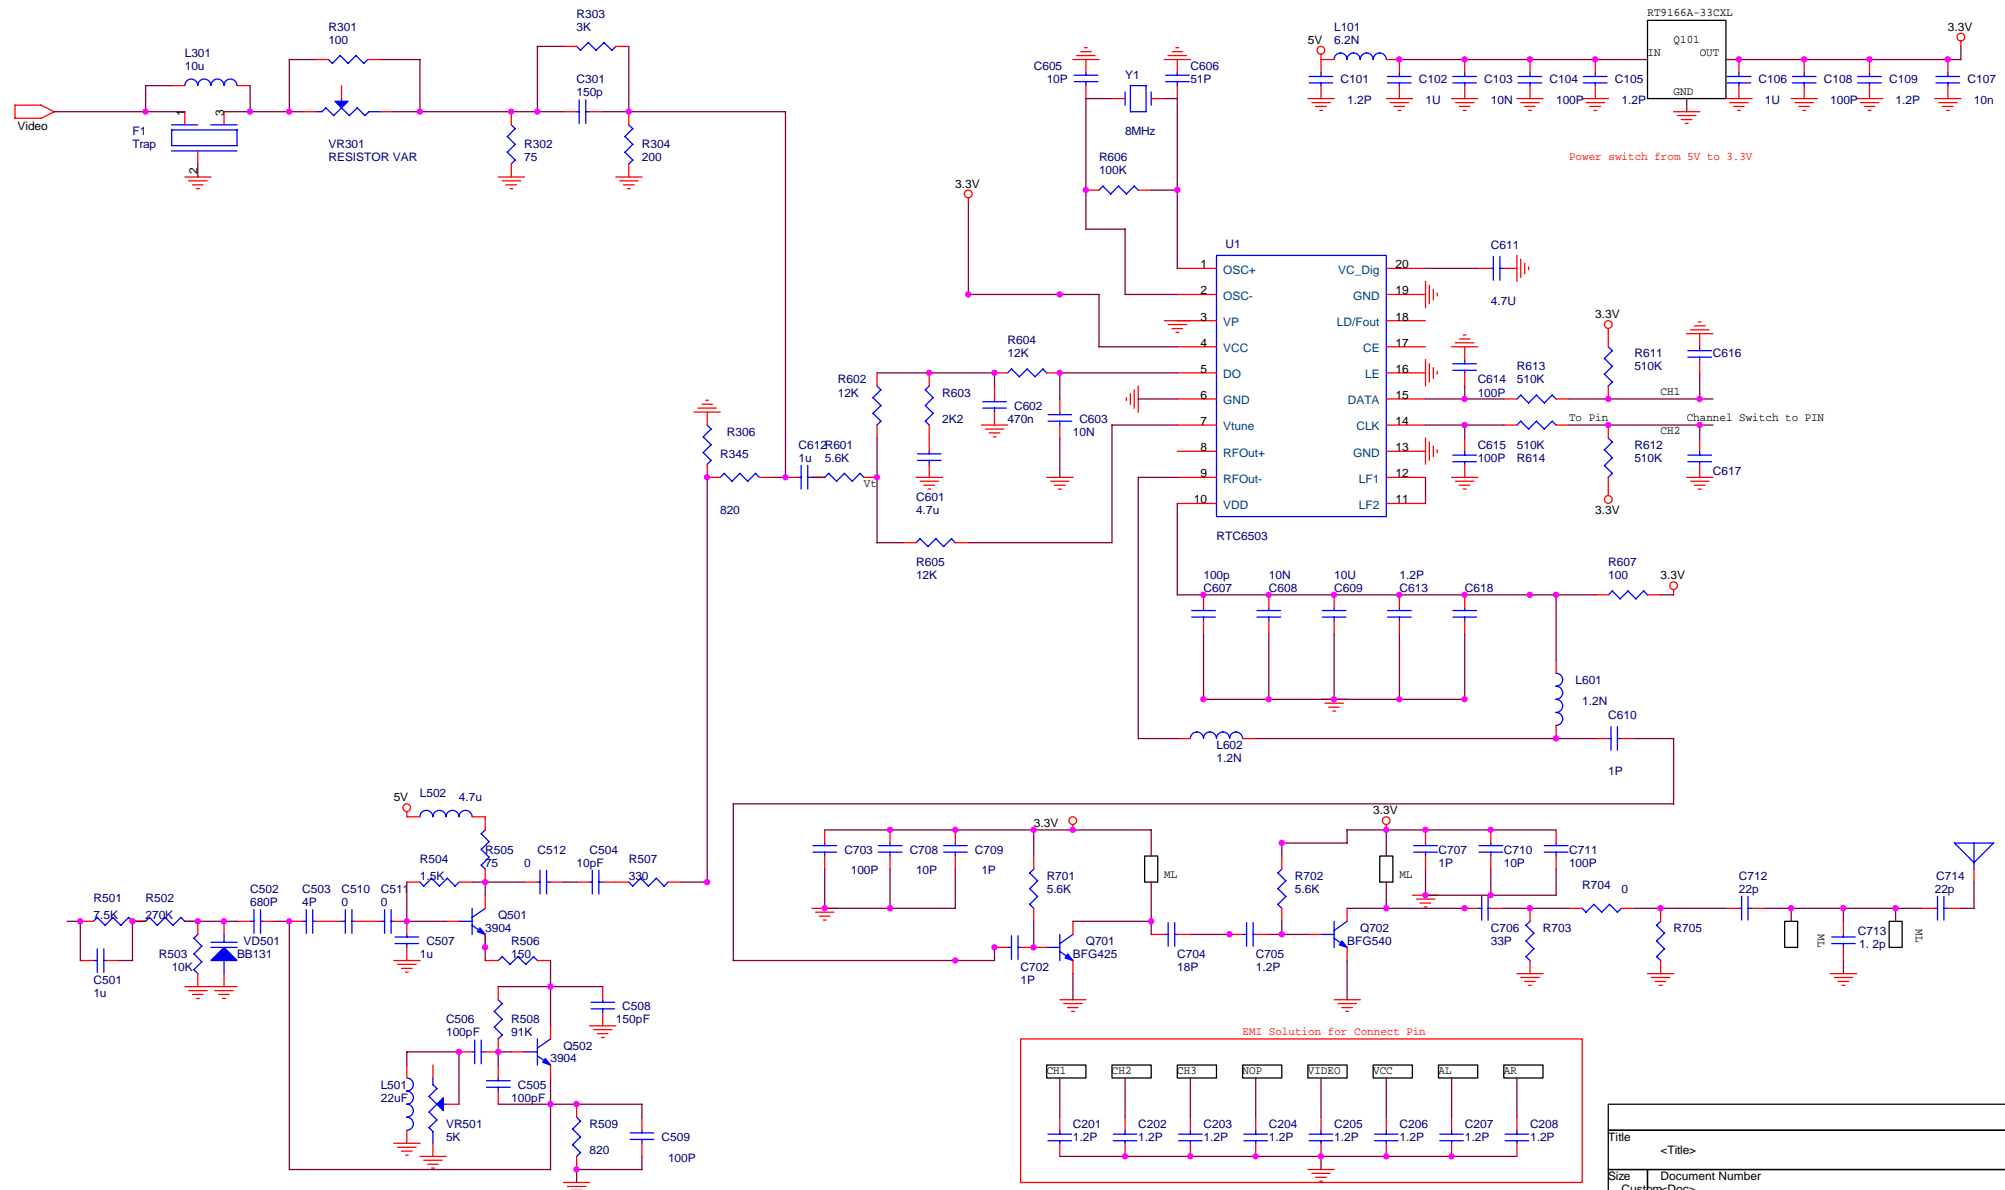

Title		
Size A	Document Number <Doc>	Rev
Date:	Monday, August 19, 2002	Sheet 1 of 1

Title		<Title>
Size	Document Number	Rev
	CuspmxDoc	<Rev Code>
Date:	Friday, December 16, 2005	Sheet 1 of 1

**M951** 2.4GHz Wireless Color Camera  
TTA-45TE

---

This device complies with Parts 15 of  
the FCC rules. See instruction manual  
for FCC statement  
FCC ID: O6LTTA-45TE  
9V=300mA  PATENT PENDING  
**CE0678**  MADE IN CHINA

Label, 45T