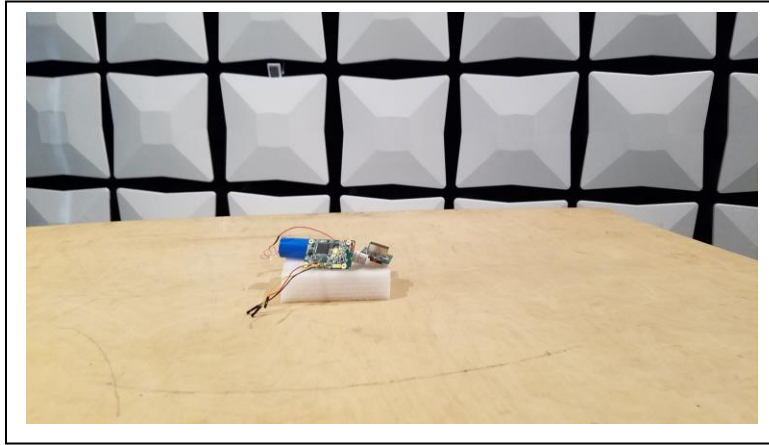

PHOTOGRAPHS: TEST SETUP

Spectrovation.com, LLC: Model SV R5-N001

Radiated Spurious Emission, Below 1 GHz

Radiated Spurious Emission, Above 1 GHz

**Conducted Output Power, Peak Power Spectral Density,
Occupied Bandwidth, and Conducted Spurious Emissions**