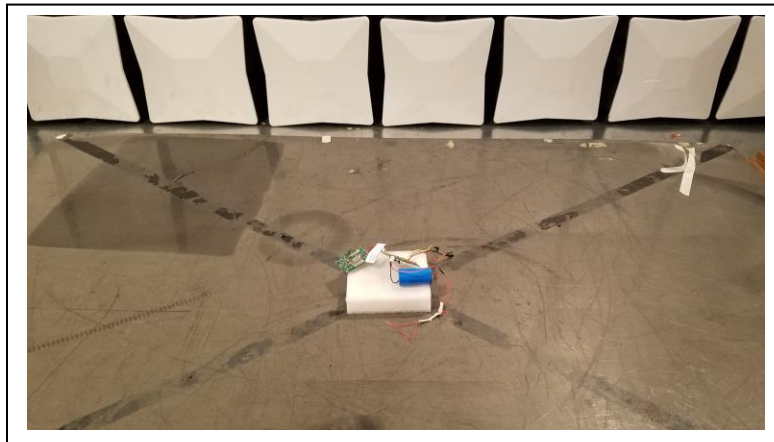

PHOTOGRAPHS: TEST SETUP

Spectrovation.com, LLC: Model SV R5-N001

Radiated Spurious Emission, Below 1 GHz

Radiated Spurious Emission, Above 1 GHz

**Conducted Output Power, Peak Power Spectral Density,
Occupied Bandwidth, and Conducted Spurious Emissions**