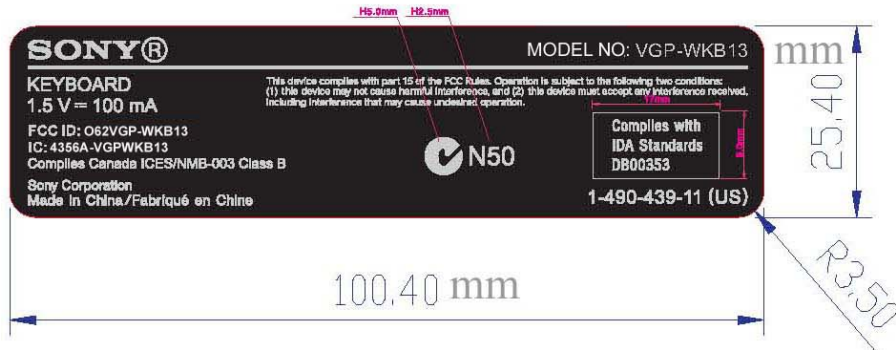

Label location

Label location

| | |
|---------------|--------------------------------------|
| Texture | PC1860(中砂PC) Glue Type: Acrylic Glue |
| Base colour | For black model: Black |
| Logo and text | for Black mode : PANTONE 428C(Gray) |

JAN ver.
P/N.: 4E+20001.***

GB version
P/N.: 4E+20001.***

US ver.
P/N.: 4E+20001.***

FR version
P/N.: 4E+20001.***

FR version
P/N.: 4E+20001.***