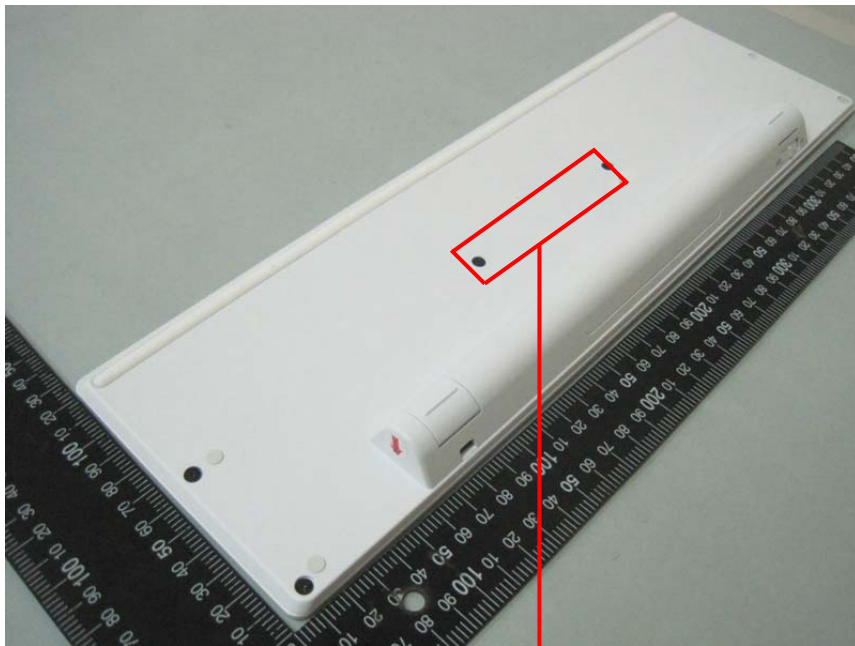

Label location

Label location

| | |
|---------------|--------------------------------------|
| Texture | PC1860(中砂PC) Glue Type: Acrylic Glue |
| Base colour | For black model: Black |
| Logo and text | for Black mode : PANTONE 428C(Gray) |