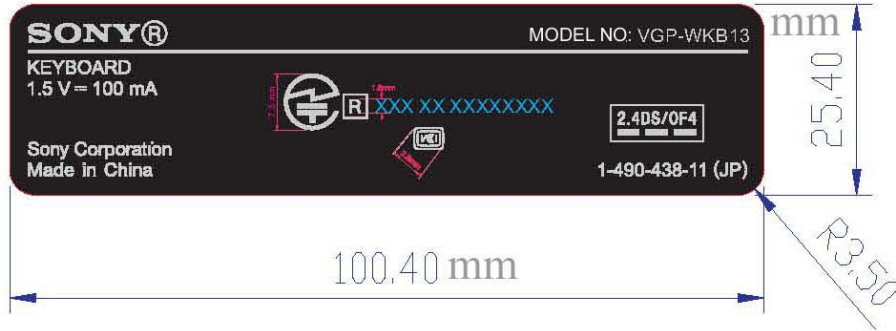

Label location

Label location

| | |
|---------------|--------------------------------------|
| Texture | PC1860(中砂PC) Glue Type: Acrylic Glue |
| Base colour | For black model: Black |
| Logo and text | for Black mode : PANTONE 428C(Gray) |

JAN ver.
P/N.: 4E+20001.***

GB version
P/N.: 4E+20001.***

US ver.
P/N.: 4E+20001.***

FR version
P/N.: 4E+20001.***

FR version
P/N.: 4E+20001.***