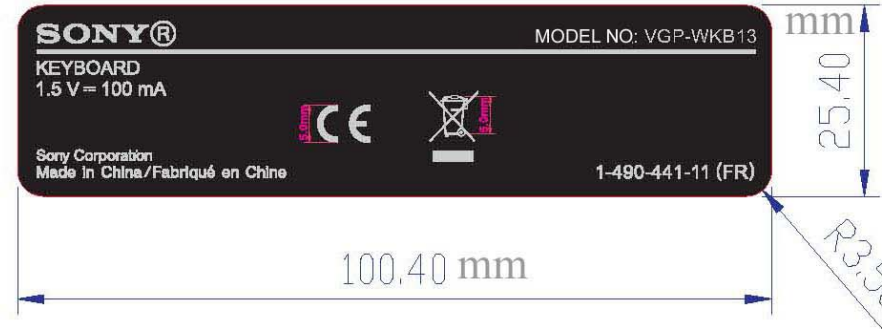

Label location

Label location

| | |
|---------------|--------------------------------------|
| Texture | PC1860(中砂PC) Glue Type: Acrylic Glue |
| Base colour | For black model: Black |
| Logo and text | for Black mode : PANTONE 428C(Gray) |

JAN ver.
P/N.: 4E+20001.***

GB version
P/N.: 4E+20001.***

US ver.
P/N.: 4E+20001.***

FR version
P/N.: 4E+20001.***

FR version
P/N.: 4E+20001.***