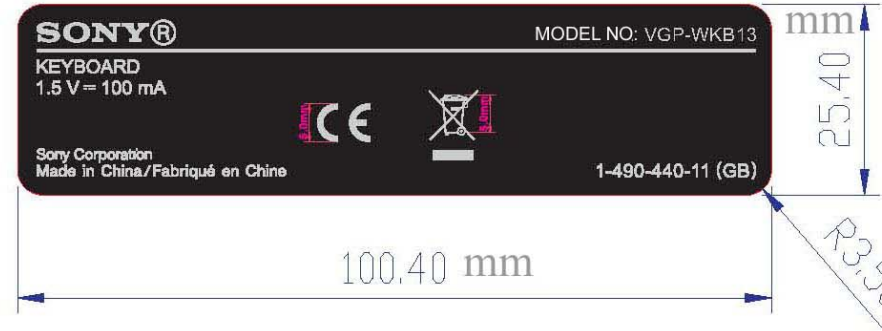

GB version
P/N.: 4E+20001.***