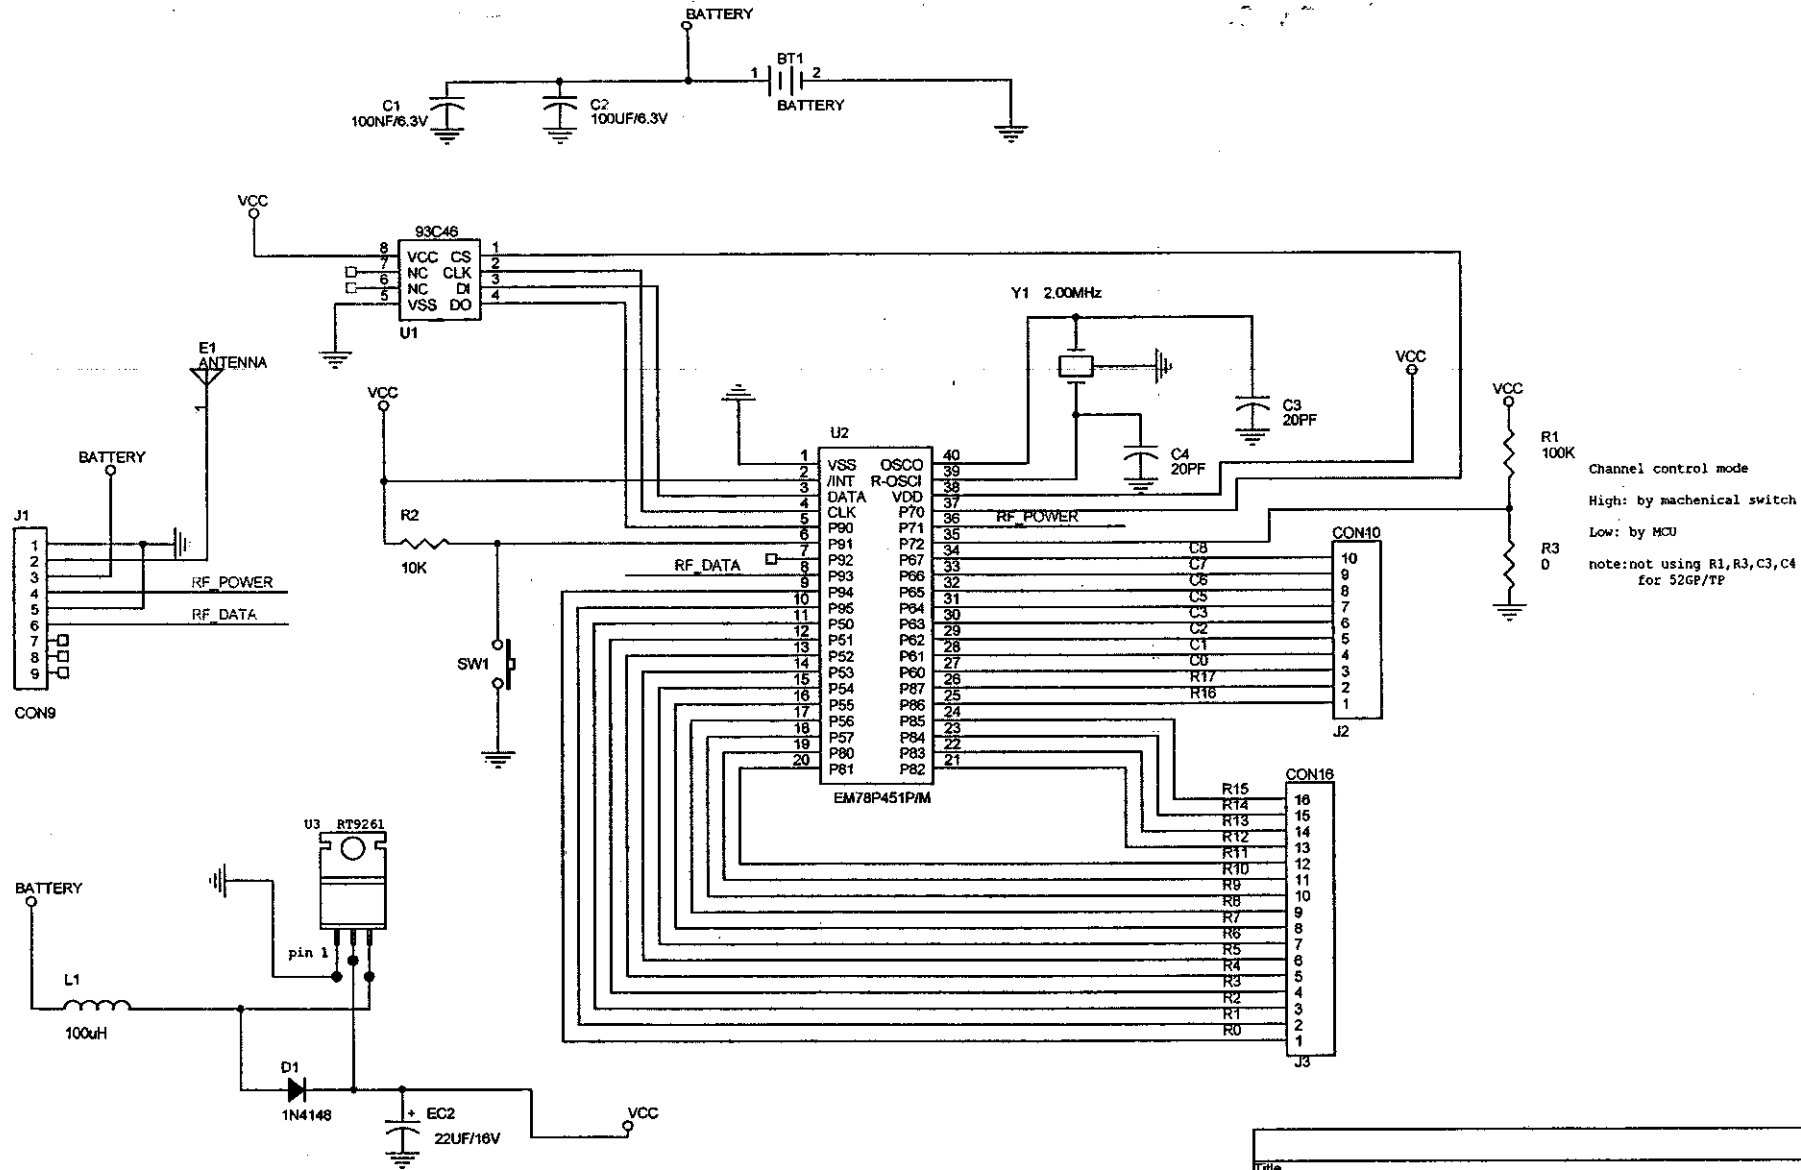

2.Model Name : **RF11-TP-K, RF12-TP-K**

Title		
27M_52TP0925		
Size	Document Number	Rev
A4	<Doc>	A
Date:	Tuesday, October 09, 2001	Sheet 1 of 1

6 5 4 3 2 1

RF11-TP-K, RF12-TP-K

COMPANY:

TITLE:	Wireless module TX Ver.55	DATE:	2001-09-24
WRITTEN:	CHECKED:	APPROVED:	DOCUMENT NO:
			REV: 5.5