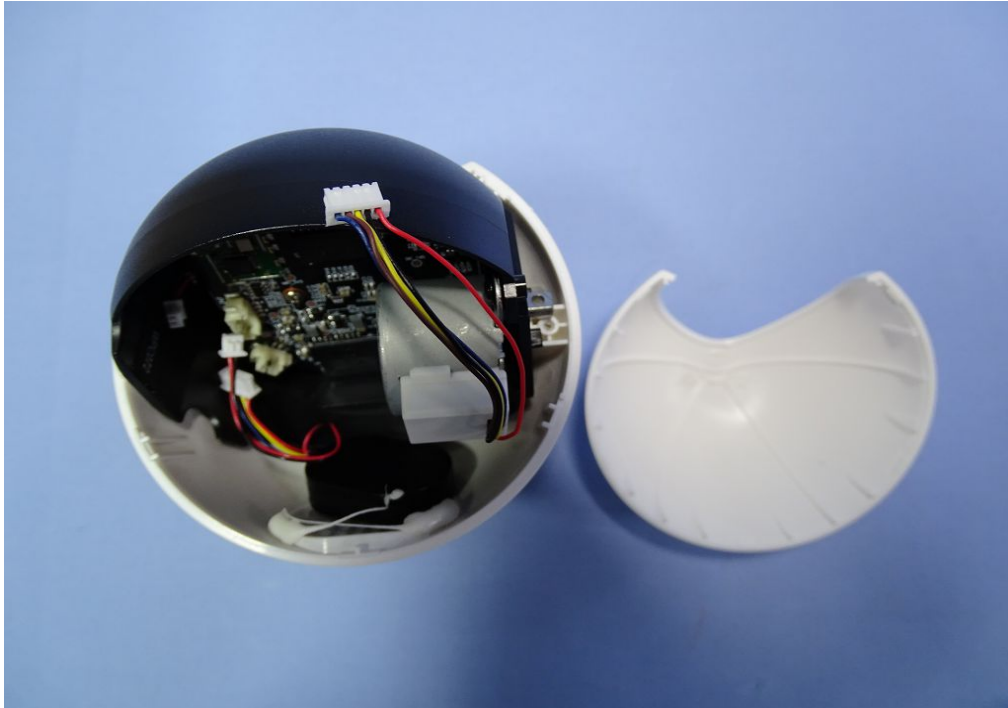

## Attachment 2 : EUT Detailed Photographs

### Photo 1

Trade Name : VIVOTEK

Model Name : WPR210-FTEL