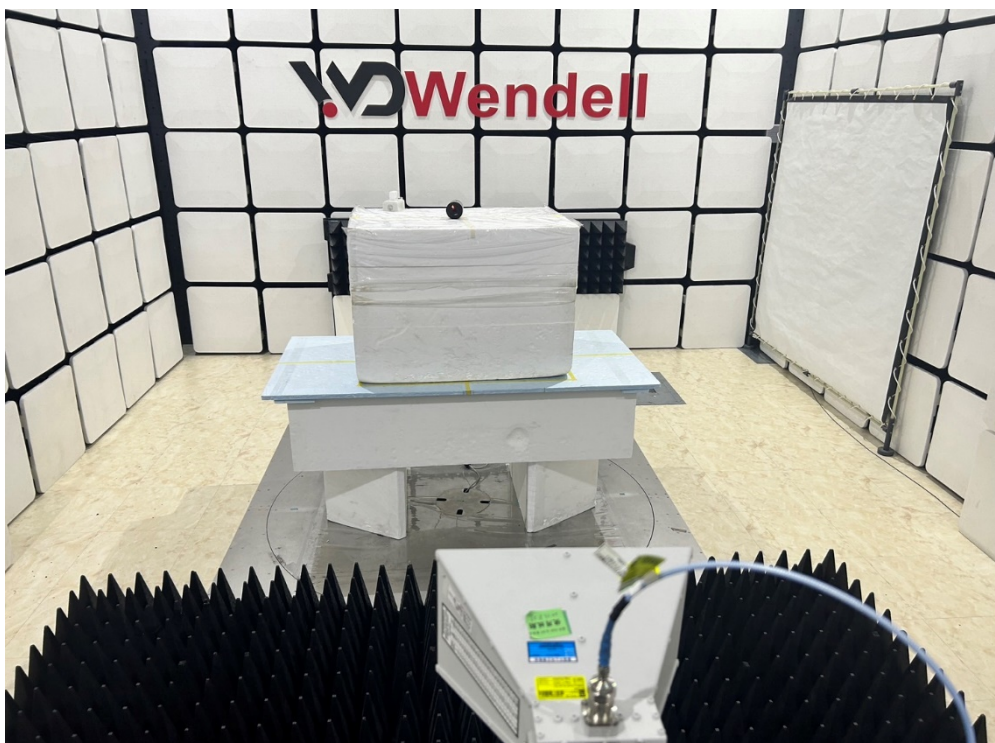

## Attachment 1 : EUT Test Photographs

### AC Conducted Emission

Trade Name : VIVOTEK

Model Name : WMR210-FTEL

Trade Name : VIVOTEK

Model Name : WMR210-FTEL

**Radiated Emission for 30 M ~ 1 GHz**

Trade Name : VIVOTEK

Model Name : WMR210-FTEL

Trade Name : VIVOTEK

Model Name : WMR210-FTEL

**Radiated Emission for above 1 GHz**

Trade Name : VIVOTEK

Model Name : WMR210-FTEL

Trade Name : VIVOTEK

Model Name : WMR210-FTEL

--- END ---