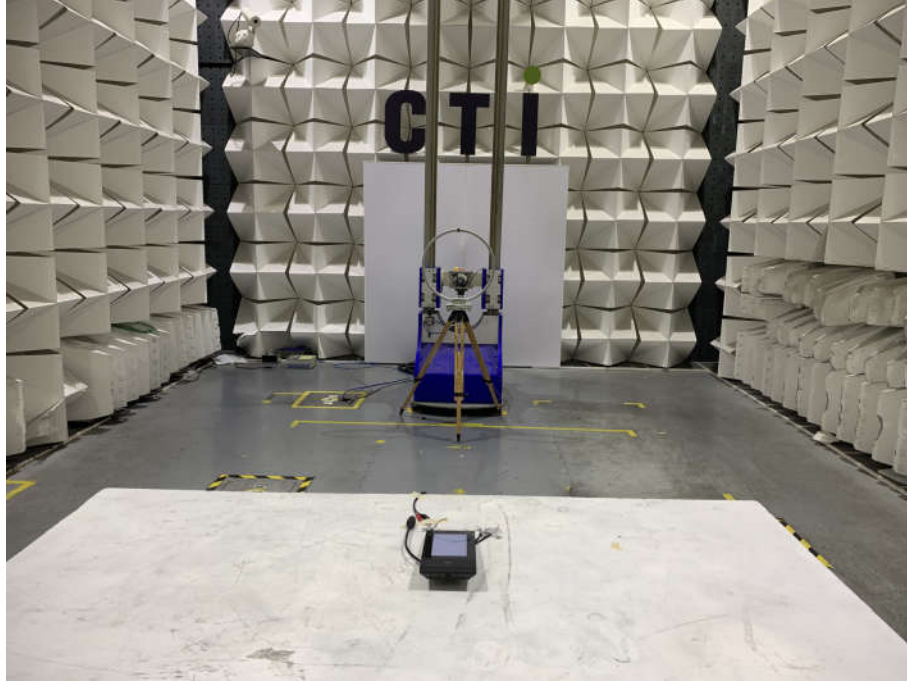

## APPENDIX 1 PHOTOGRAPHS OF TEST SETUP

Test Model No.: FT9361-R

Radiated Spurious Emissions Test Setup (9kHz~30MHz)

Radiated Spurious Emissions Test Setup (30MHz~1GHz)