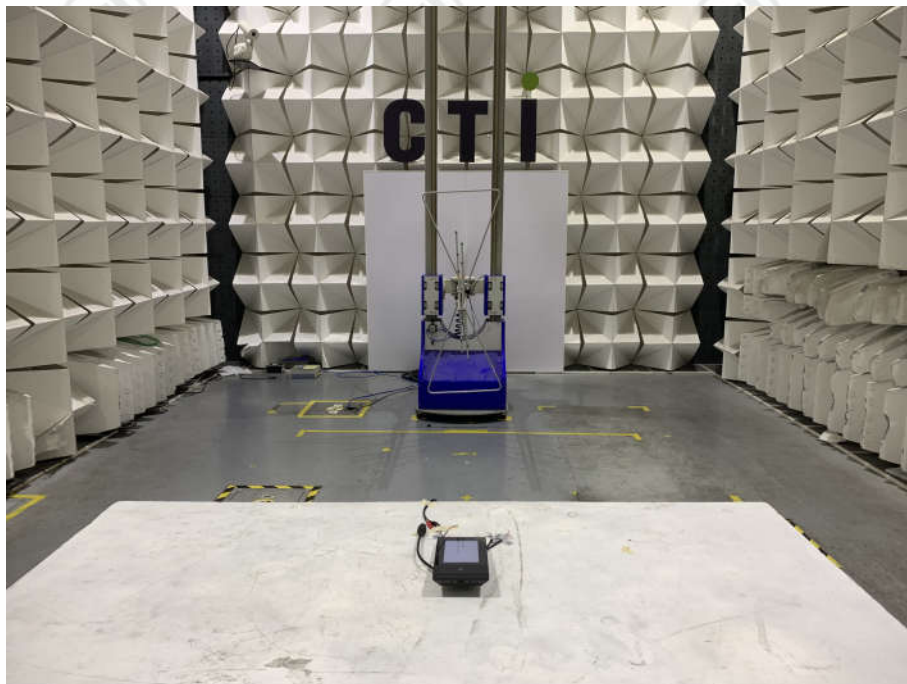

## APPENDIX 1 PHOTOGRAPHS OF TEST SETUP

Test Model No.: FT9361-R

Radiated Spurious Emissions Test Setup (9kHz~30MHz)

Radiated Spurious Emissions Test Setup (30MHz~1GHz)