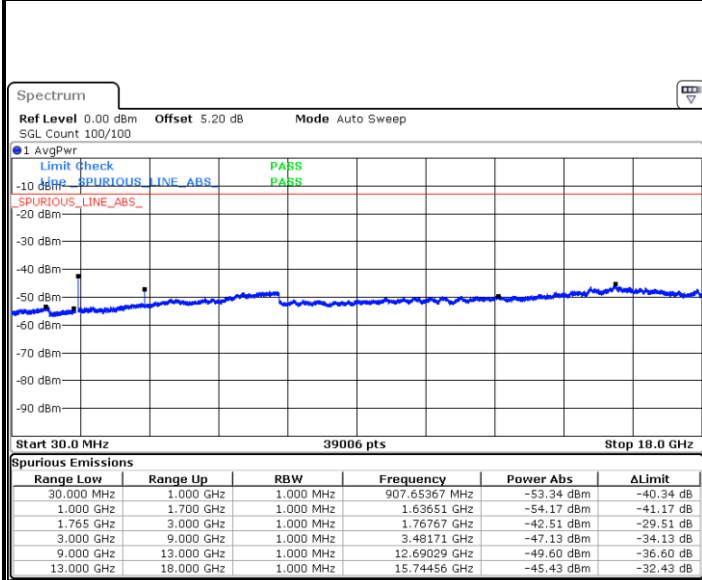

Middle Channel / 16QAM

Date: 28 MAY 2019 02:35:52

Date: 28 MAY 2019 02:36:47

Highest Channel / QPSK

Highest Channel / 16QAM

Date: 28 MAY 2019 02:42:52

Date: 28 MAY 2019 02:43:46

LTE Band 4 / 15MHz

Lowest Channel / QPSK

Lowest Channel / 16QAM

Date: 28 MAY 2019 02:49:52

Date: 28 MAY 2019 02:50:46

Middle Channel / QPSK

Middle Channel / 16QAM

Date: 28 MAY 2019 02:52:21

Date: 28 MAY 2019 02:53:16

LTE Band 4 / 15MHz

Highest Channel / QPSK

Date: 28 MAY 2019 02:59:21

Highest Channel / 16QAM

Date: 28 MAY 2019 03:00:16

LTE Band 4 / 20MHz

Lowest Channel / QPSK

Date: 28 MAY 2019 03:06:21

Lowest Channel / 16QAM

Date: 28 MAY 2019 03:07:15

LTE Band 4 / 20MHz

Middle Channel / QPSK

Date: 28 MAY 2019 03:08:50

Middle Channel / 16QAM

Date: 28 MAY 2019 03:09:45

Highest Channel / QPSK