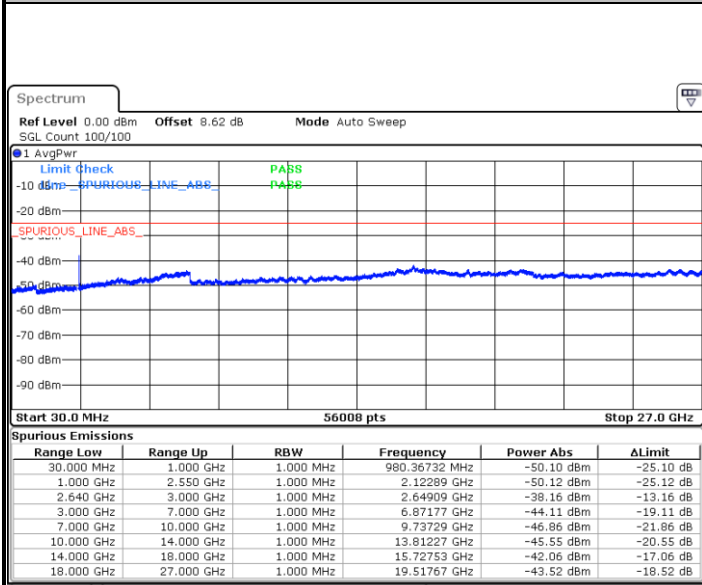

Highest Channel / 16QAM

Date: 2 JUN 2019 06:41:10

Date: 2 JUN 2019 06:42:04

LTE Band 38 / 5MHz

Lowest Channel / QPSK

Date: 2 JUN 2019 07:55:29

Lowest Channel / 16QAM

Date: 2 JUN 2019 07:57:39

Middle Channel / QPSK

Date: 2 JUN 2019 07:58:34

Middle Channel / 16QAM

Date: 2 JUN 2019 07:59:29

LTE Band 38 / 5MHz

Highest Channel / QPSK

Date: 2 JUN 2019 08:00:24

Highest Channel / 16QAM

Date: 2 JUN 2019 08:01:19

LTE Band 38 / 10MHz

Lowest Channel / QPSK

Date: 2 JUN 2019 08:02:14

Lowest Channel / 16QAM

Date: 2 JUN 2019 08:03:09

LTE Band 38 / 10MHz

Middle Channel / QPSK

Date: 2 JUN 2019 08:04:04

Middle Channel / 16QAM

Date: 2 JUN 2019 08:04:59

Highest Channel / QPSK

Date: 2 JUN 2019 08:05:54

Highest Channel / 16QAM

Date: 2 JUN 2019 08:06:49