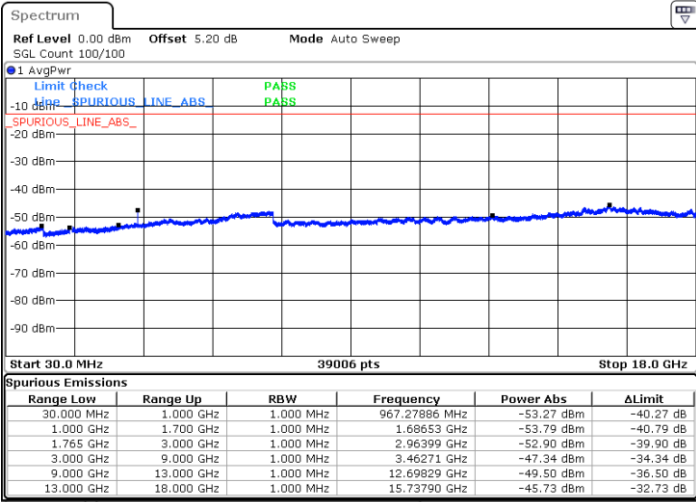

Lowest Channel / 16QAM

Date: 28 MAY 2019 02:01:20

LTE Band 4 / 3MHz

Middle Channel / QPSK

Middle Channel / 16QAM

Date: 28 MAY 2019 02:02:55

Date: 28 MAY 2019 02:03:50

Highest Channel / QPSK

Highest Channel / 16QAM

Date: 28 MAY 2019 02:09:54

Date: 28 MAY 2019 02:10:49

LTE Band 4 / 5MHz

Lowest Channel / QPSK

Date: 28 MAY 2019 02:16:54

Lowest Channel / 16QAM

Date: 28 MAY 2019 02:17:49