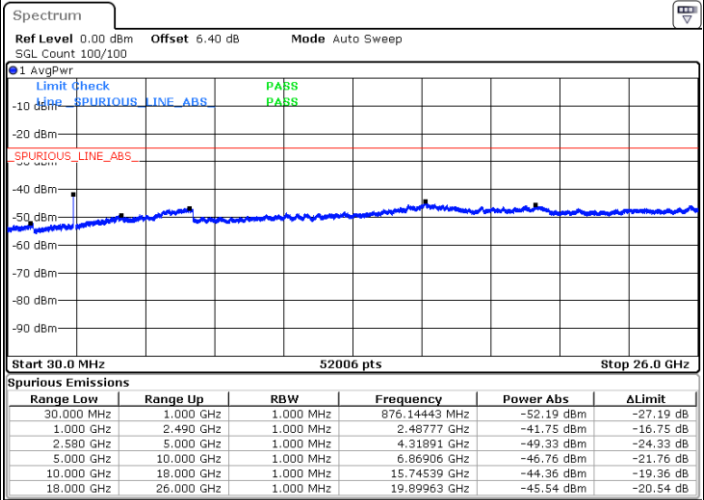

Date: 2 JUN 2019 05:52:32

LTE Band 7 / 10MHz

Lowest Channel / QPSK

Date: 2 JUN 2019 06:04:31

Lowest Channel / 16QAM

Date: 2 JUN 2019 06:05:25

LTE Band 7 / 10MHz

Middle Channel / QPSK

Middle Channel / 16QAM

Date: 2 JUN 2019 06:07:13

Date: 2 JUN 2019 06:06:19

Highest Channel / QPSK

Highest Channel / 16QAM

Date: 2 JUN 2019 06:08:07

Date: 2 JUN 2019 06:09:02

LTE Band 7 / 15MHz

Lowest Channel / QPSK

Lowest Channel / 16QAM

Date: 2 JUN 2019 06:21:03

Date: 2 JUN 2019 06:21:56

Middle Channel / QPSK

Middle Channel / 16QAM

Date: 2 JUN 2019 06:23:44

Date: 2 JUN 2019 06:22:50

LTE Band7 / 15MHz

Highest Channel / QPSK

Date: 2 JUN 2019 06:24:38

Highest Channel / 16QAM

Date: 2 JUN 2019 06:25:33

LTE Band 7 / 20MHz

Lowest Channel / QPSK

Date: 2 JUN 2019 06:37:34