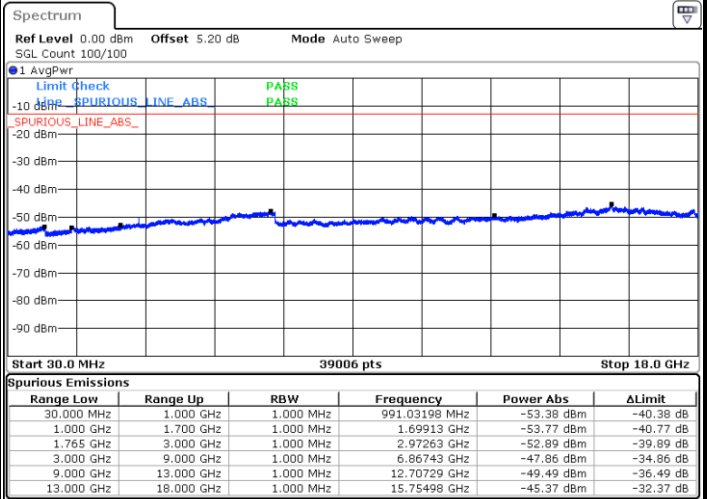

Middle Channel / 16QAM

Date: 28 MAY 2019 02:35:52

Date: 28 MAY 2019 02:36:47

Highest Channel / QPSK

Highest Channel / 16QAM

Date: 28 MAY 2019 02:42:52

Date: 28 MAY 2019 02:43:46

LTE Band 4 / 15MHz

Lowest Channel / QPSK

Lowest Channel / 16QAM

Date: 28 MAY 2019 02:49:52

Date: 28 MAY 2019 02:50:46

Middle Channel / QPSK

Middle Channel / 16QAM

Date: 28 MAY 2019 02:52:21

Date: 28 MAY 2019 02:53:16

LTE Band 4 / 15MHz

Highest Channel / QPSK

Date: 28 MAY 2019 02:59:21

Highest Channel / 16QAM

Date: 28 MAY 2019 03:00:16

LTE Band 4 / 20MHz

Lowest Channel / QPSK

Date: 28 MAY 2019 03:06:21