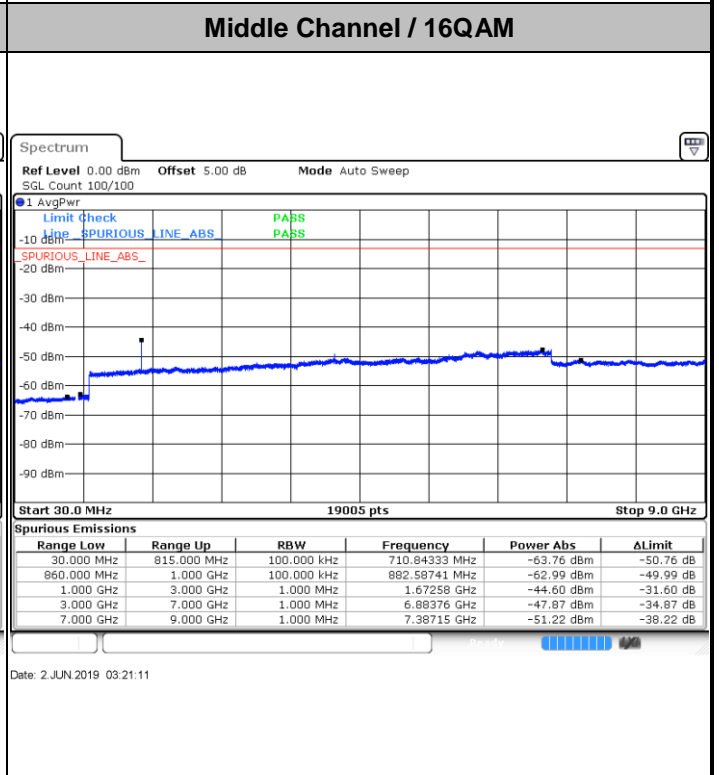

LTE Band 4 / 15MHz

Highest Channel / QPSK

Date: 28 MAY 2019 02:59:21

Highest Channel / 16QAM

Date: 28 MAY 2019 03:00:16

LTE Band 4 / 20MHz

Lowest Channel / QPSK

Date: 28 MAY 2019 03:06:21

Lowest Channel / 16QAM

Date: 28 MAY 2019 03:07:15

LTE Band 4 / 20MHz

Middle Channel / QPSK

Date: 28 MAY 2019 03:08:50

Middle Channel / 16QAM

Date: 28 MAY 2019 03:09:45

Highest Channel / QPSK

Date: 28 MAY 2019 03:15:50

Highest Channel / 16QAM

Date: 28 MAY 2019 03:16:45

LTE Band 5 / 1.4MHz

LTE Band 5 / 1.4MHz

Highest Channel / QPSK

Date: 2 JUN 2019 03:29:16

Highest Channel / 16QAM