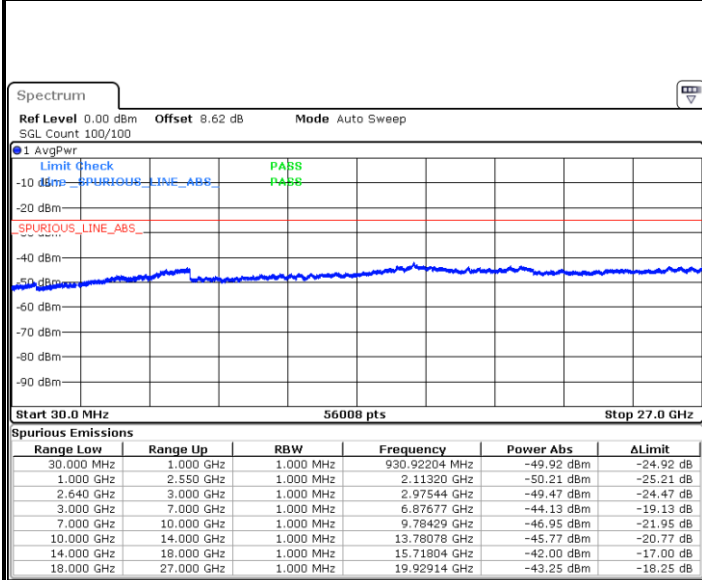

LTE Band7 / 15MHz

Highest Channel / QPSK

Date: 2 JUN 2019 06:24:38

Highest Channel / 16QAM

Date: 2 JUN 2019 06:25:33

LTE Band 7 / 20MHz

Lowest Channel / QPSK

Date: 2 JUN 2019 06:37:34

Lowest Channel / 16QAM

Date: 2 JUN 2019 06:38:28

LTE Band 7 / 20MHz

Middle Channel / QPSK

Middle Channel / 16QAM

Date: 2 JUN 2019 06:40:16

Date: 2 JUN 2019 06:39:22

Highest Channel / QPSK

Highest Channel / 16QAM

Date: 2 JUN 2019 06:41:10

Date: 2 JUN 2019 06:42:04

LTE Band 38 / 5MHz

Lowest Channel / QPSK

Date: 2 JUN 2019 07:55:29

Lowest Channel / 16QAM

Date: 2 JUN 2019 07:57:39

Middle Channel / QPSK

Date: 2 JUN 2019 07:58:34

Middle Channel / 16QAM

Date: 2 JUN 2019 07:59:29

LTE Band 38 / 5MHz

Highest Channel / QPSK

Date: 2 JUN 2019 08:00:24

Highest Channel / 16QAM