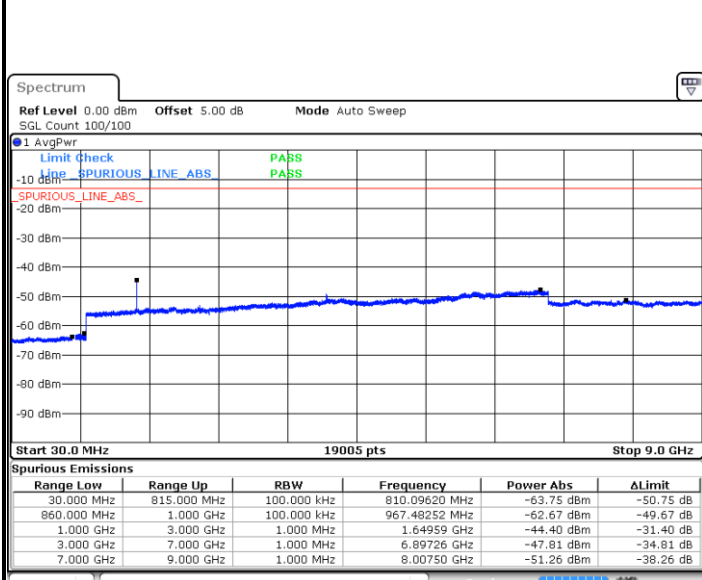

Lowest Channel / QPSK

Lowest Channel / 16QAM

Date: 2 JUN 2019 05:30:58

Date: 2 JUN 2019 05:30:26

Middle Channel / QPSK

Middle Channel / 16QAM

Date: 2 JUN 2019 03:33:20

Date: 2 JUN 2019 03:34:15

LTE Band 5 / 5MHz

Highest Channel / QPSK

Date: 2 JUN 2019 03:42:20

Highest Channel / 16QAM

Date: 2 JUN 2019 03:43:14

LTE Band 5 / 10MHz

Lowest Channel / QPSK

Date: 2 JUN 2019 03:51:19

Lowest Channel / 16QAM

Date: 2 JUN 2019 03:52:14

LTE Band 5 / 10MHz

Middle Channel / QPSK

Date: 2 JUN 2019 03:53:49

Middle Channel / 16QAM

Date: 2 JUN 2019 03:54:43

Highest Channel / QPSK