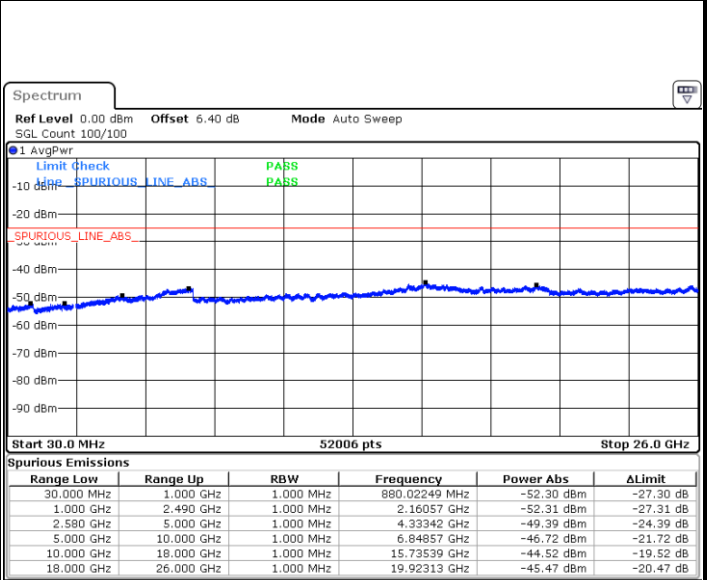

Date: 2 JUN 2019 04:02:48

Highest Channel / 16QAM

Date: 2 JUN 2019 05:04:14

LTE Band 7 / 5MHz

Lowest Channel / QPSK

Lowest Channel / 16QAM

Date: 2 JUN 2019 05:44:49

Date: 2 JUN 2019 05:48:56

Middle Channel / QPSK

Middle Channel / 16QAM

Date: 2 JUN 2019 05:50:44

Date: 2 JUN 2019 05:49:50

LTE Band 7 / 5MHz

Highest Channel / QPSK

Date: 2 JUN 2019 05:51:38

Highest Channel / 16QAM

Date: 2 JUN 2019 05:52:32

LTE Band 7 / 10MHz

Lowest Channel / QPSK

Date: 2 JUN 2019 06:04:31

Lowest Channel / 16QAM

Date: 2 JUN 2019 06:05:25

LTE Band 7 / 10MHz

Middle Channel / QPSK