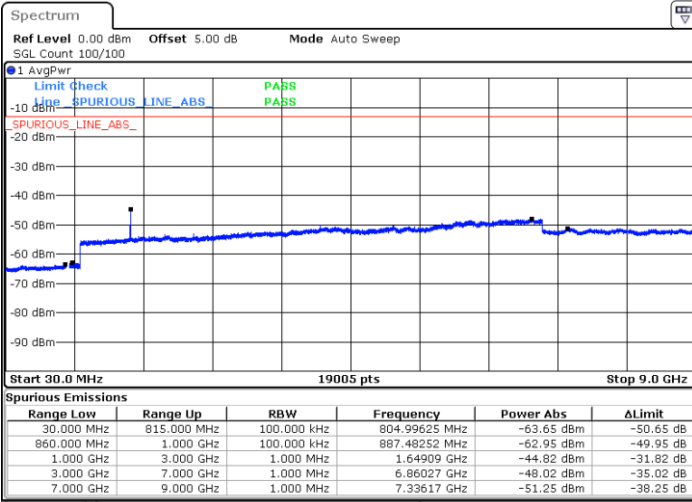

LTE Band 5 / 5MHz

Lowest Channel / QPSK

Lowest Channel / 16QAM

Date: 2 JUN 2019 05:30:58

Date: 2 JUN 2019 05:30:26