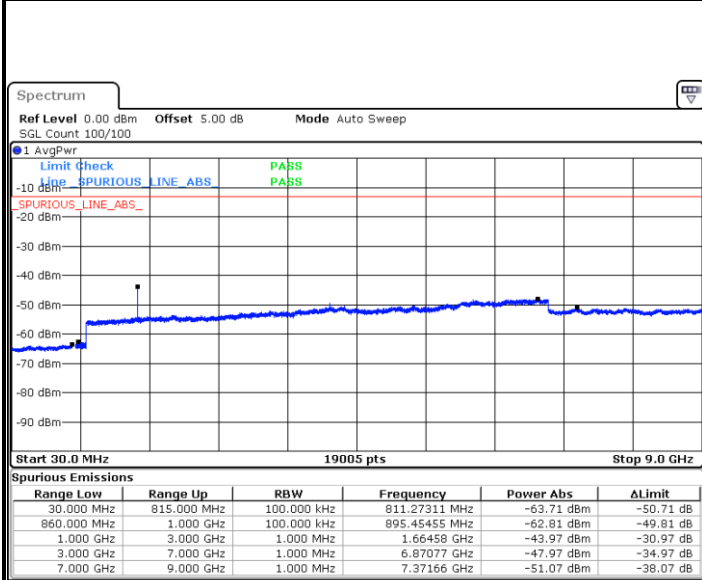

LTE Band 5 / 5MHz

Highest Channel / QPSK

Date: 2 JUN 2019 03:42:20

Highest Channel / 16QAM

Date: 2 JUN 2019 03:43:14

LTE Band 5 / 10MHz

Lowest Channel / QPSK

Date: 2 JUN 2019 03:51:19

Lowest Channel / 16QAM

Date: 2 JUN 2019 03:52:14

LTE Band 5 / 10MHz

Middle Channel / QPSK

Date: 2 JUN 2019 03:53:49

Middle Channel / 16QAM

Date: 2 JUN 2019 03:54:43

Highest Channel / QPSK

Date: 2 JUN 2019 04:02:48

Highest Channel / 16QAM

Date: 2 JUN 2019 05:04:14

LTE Band 7 / 5MHz

Lowest Channel / QPSK

Lowest Channel / 16QAM

Date: 2 JUN 2019 05:44:49

Date: 2 JUN 2019 05:48:56