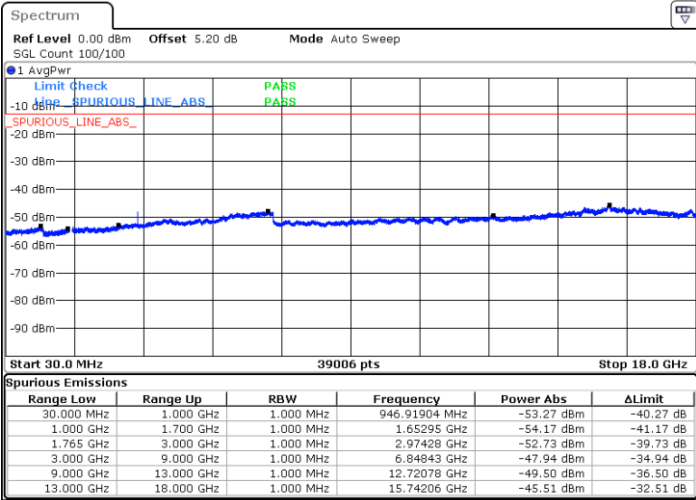

Middle Channel / QPSK

Date: 28 MAY 2019 02:19:23

Middle Channel / 16QAM

Date: 28 MAY 2019 02:20:18

LTE Band 4 / 5MHz

Highest Channel / QPSK

Date: 28 MAY 2019 02:26:23

Highest Channel / 16QAM

Date: 28 MAY 2019 02:27:18

LTE Band 4 / 10MHz

Lowest Channel / QPSK

Date: 28 MAY 2019 02:33:22

Lowest Channel / 16QAM

Date: 28 MAY 2019 02:34:17

LTE Band 4 / 10MHz

Middle Channel / QPSK

Middle Channel / 16QAM

Date: 28 MAY 2019 02:35:52

Date: 28 MAY 2019 02:36:47

Highest Channel / QPSK

Highest Channel / 16QAM

Date: 28 MAY 2019 02:42:52

Date: 28 MAY 2019 02:43:46

LTE Band 4 / 15MHz