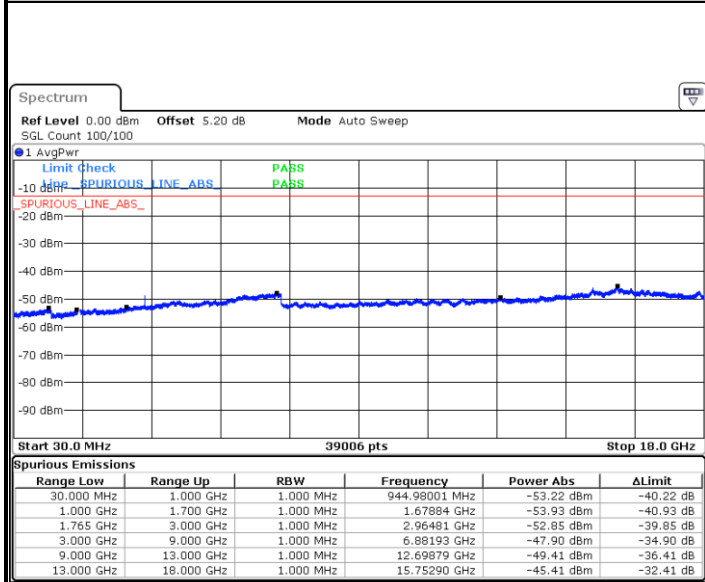

LTE Band 4 / 15MHz

Highest Channel / QPSK

Date: 28 MAY 2019 02:59:21

Highest Channel / 16QAM

Date: 28 MAY 2019 03:00:16

LTE Band 4 / 20MHz

Lowest Channel / QPSK

Date: 28 MAY 2019 03:06:21

Lowest Channel / 16QAM

Date: 28 MAY 2019 03:07:15

LTE Band 4 / 20MHz

Middle Channel / QPSK

Date: 28 MAY 2019 03:08:50

Middle Channel / 16QAM

Date: 28 MAY 2019 03:09:45

Highest Channel / QPSK

Date: 28 MAY 2019 03:15:50

Highest Channel / 16QAM

Date: 28 MAY 2019 03:16:45

LTE Band 5 / 1.4MHz

LTE Band 5 / 1.4MHz

Highest Channel / QPSK

Date: 2 JUN 2019 03:29:16

Highest Channel / 16QAM