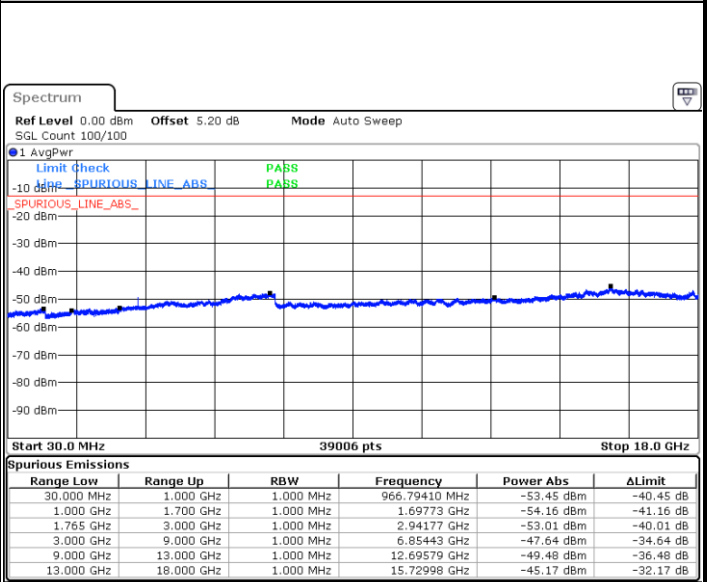

Lowest Channel / 16QAM

Date: 28 MAY 2019 02:01:20

LTE Band 4 / 3MHz

Middle Channel / QPSK

Middle Channel / 16QAM

Date: 28 MAY 2019 02:02:55

Date: 28 MAY 2019 02:03:50

Highest Channel / QPSK

Highest Channel / 16QAM

Date: 28 MAY 2019 02:09:54

Date: 28 MAY 2019 02:10:49

LTE Band 4 / 5MHz

Lowest Channel / QPSK

Date: 28 MAY 2019 02:16:54

Lowest Channel / 16QAM

Date: 28 MAY 2019 02:17:49

Middle Channel / QPSK

Date: 28 MAY 2019 02:19:23

Middle Channel / 16QAM

Date: 28 MAY 2019 02:20:18

LTE Band 4 / 5MHz

Highest Channel / QPSK

Date: 28 MAY 2019 02:26:23

Highest Channel / 16QAM