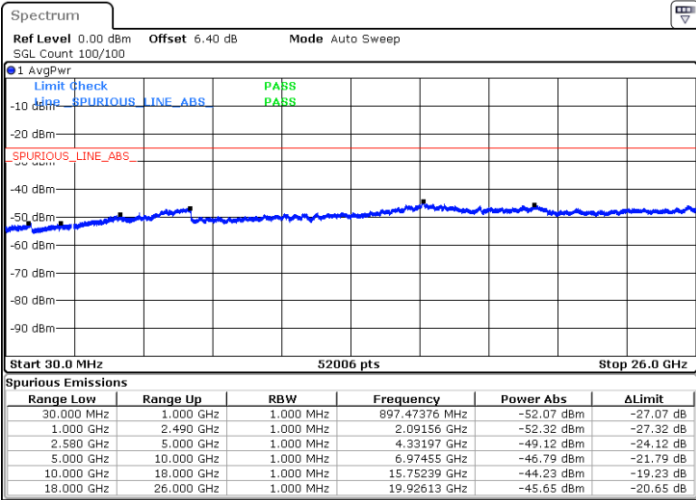

Middle Channel / QPSK

Middle Channel / 16QAM

Date: 2 JUN 2019 05:50:44

Date: 2 JUN 2019 05:49:50

LTE Band 7 / 5MHz

Highest Channel / QPSK

Date: 2 JUN 2019 05:51:38

Highest Channel / 16QAM

Date: 2 JUN 2019 05:52:32

LTE Band 7 / 10MHz

Lowest Channel / QPSK

Date: 2 JUN 2019 06:04:31

Lowest Channel / 16QAM

Date: 2 JUN 2019 06:05:25

LTE Band 7 / 10MHz

Middle Channel / QPSK

Middle Channel / 16QAM

Date: 2 JUN 2019 06:07:13

Date: 2 JUN 2019 06:06:19

Highest Channel / QPSK

Highest Channel / 16QAM

Date: 2 JUN 2019 06:08:07

Date: 2 JUN 2019 06:09:02

LTE Band 7 / 15MHz