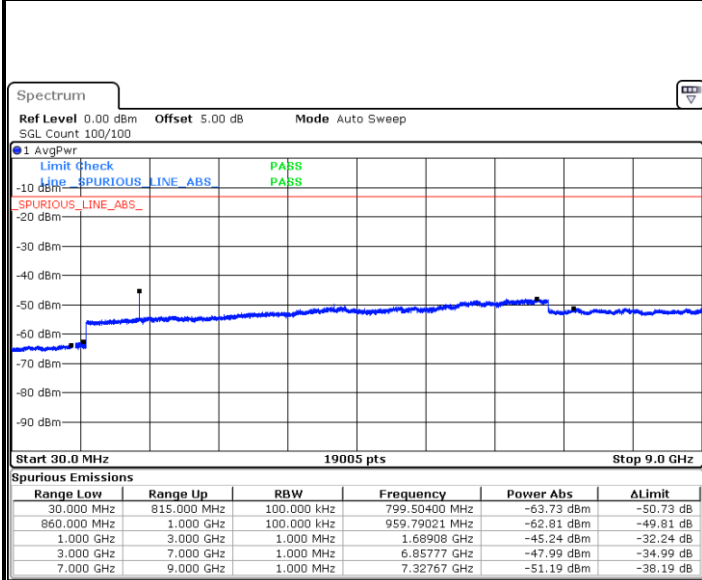

Middle Channel / 16QAM

Date: 2 JUN 2019 05:19:17

Date: 2 JUN 2019 05:20:11

Highest Channel / QPSK

Highest Channel / 16QAM

Date: 2 JUN 2019 05:28:16

Date: 2 JUN 2019 05:29:11

LTE Band 5 / 5MHz

Lowest Channel / QPSK

Lowest Channel / 16QAM

Date: 2 JUN 2019 05:30:58

Date: 2 JUN 2019 05:30:26

Middle Channel / QPSK

Middle Channel / 16QAM

Date: 2 JUN 2019 03:33:20

Date: 2 JUN 2019 03:34:15

LTE Band 5 / 5MHz

Highest Channel / QPSK

Date: 2 JUN 2019 03:42:20

Highest Channel / 16QAM

Date: 2 JUN 2019 03:43:14

LTE Band 5 / 10MHz

Lowest Channel / QPSK

Date: 2 JUN 2019 03:51:19