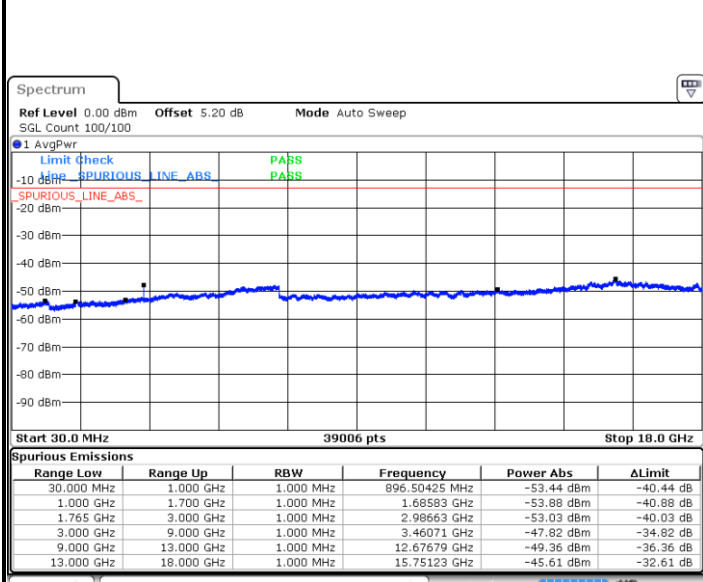

Lowest Channel / 16QAM

Date: 28 MAY 2019 02:01:20

LTE Band 4 / 3MHz

Middle Channel / QPSK

Middle Channel / 16QAM

Date: 28 MAY 2019 02:02:55

Date: 28 MAY 2019 02:03:50

Highest Channel / QPSK

Highest Channel / 16QAM

Date: 28 MAY 2019 02:09:54

Date: 28 MAY 2019 02:10:49

LTE Band 4 / 5MHz

Lowest Channel / QPSK

Date: 28 MAY 2019 02:16:54

Lowest Channel / 16QAM

Date: 28 MAY 2019 02:17:49

Middle Channel / QPSK

Date: 28 MAY 2019 02:19:23

Middle Channel / 16QAM

Date: 28 MAY 2019 02:20:18

LTE Band 4 / 5MHz

Highest Channel / QPSK

Date: 28 MAY 2019 02:26:23

Highest Channel / 16QAM

Date: 28 MAY 2019 02:27:18

LTE Band 4 / 10MHz

Lowest Channel / QPSK

Date: 28 MAY 2019 02:33:22

Lowest Channel / 16QAM

Date: 28 MAY 2019 02:34:17

LTE Band 4 / 10MHz

Middle Channel / QPSK