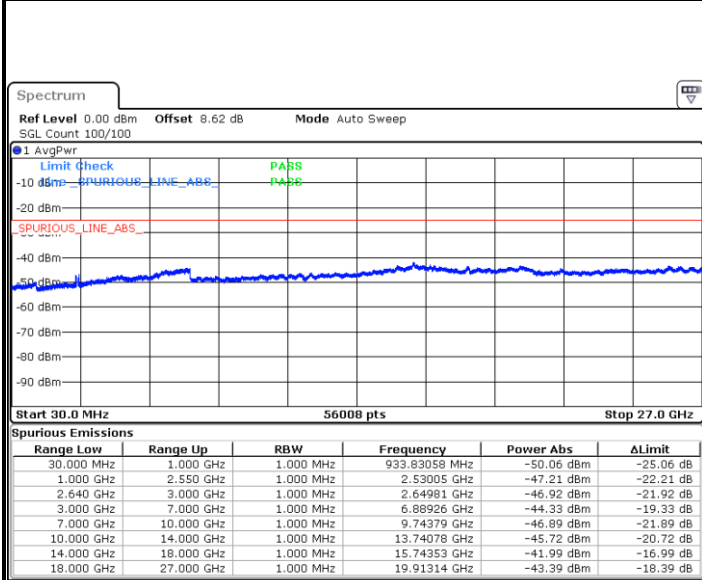

Highest Channel / 16QAM

Date: 2 JUN 2019 06:41:10

Date: 2 JUN 2019 06:42:04

LTE Band 38 / 5MHz

Lowest Channel / QPSK

Date: 2 JUN 2019 07:55:29

Lowest Channel / 16QAM

Date: 2 JUN 2019 07:57:39

Middle Channel / QPSK

Date: 2 JUN 2019 07:58:34

Middle Channel / 16QAM

Date: 2 JUN 2019 07:59:29

LTE Band 38 / 5MHz

Highest Channel / QPSK

Date: 2 JUN 2019 08:00:24

Highest Channel / 16QAM

Date: 2 JUN 2019 08:01:19

LTE Band 38 / 10MHz

Lowest Channel / QPSK

Date: 2 JUN 2019 08:02:14

Lowest Channel / 16QAM

Date: 2 JUN 2019 08:03:09

LTE Band 38 / 10MHz

Middle Channel / QPSK

Date: 2 JUN 2019 08:04:04

Middle Channel / 16QAM

Date: 2 JUN 2019 08:04:59

Highest Channel / QPSK

Date: 2 JUN 2019 08:05:54

Highest Channel / 16QAM

Date: 2 JUN 2019 08:06:49