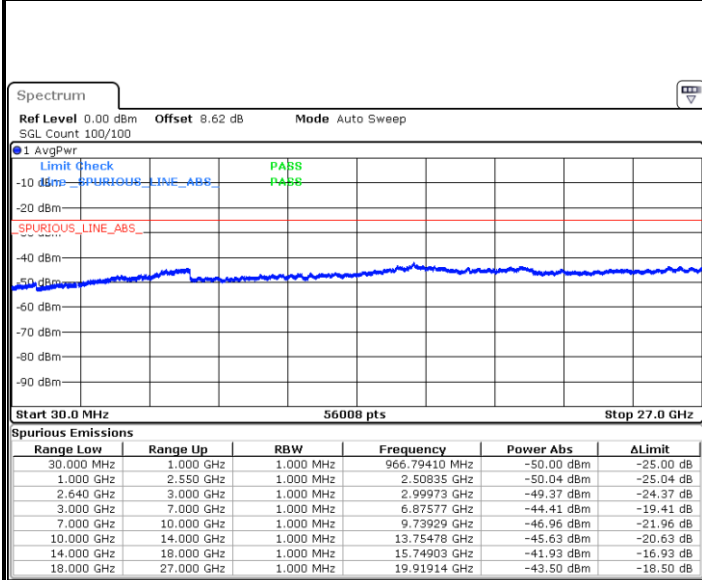

Highest Channel / 16QAM

Date: 2 JUN 2019 06:41:10

Date: 2 JUN 2019 06:42:04

LTE Band 38 / 5MHz

Lowest Channel / QPSK

Date: 2 JUN 2019 07:55:29

Lowest Channel / 16QAM

Date: 2 JUN 2019 07:57:39

Middle Channel / QPSK

Date: 2 JUN 2019 07:58:34

Middle Channel / 16QAM

Date: 2 JUN 2019 07:59:29

LTE Band 38 / 5MHz

Highest Channel / QPSK

Date: 2 JUN 2019 08:00:24

Highest Channel / 16QAM

Date: 2 JUN 2019 08:01:19

LTE Band 38 / 10MHz

Lowest Channel / QPSK

Date: 2 JUN 2019 08:02:14

Lowest Channel / 16QAM

Date: 2 JUN 2019 08:03:09

LTE Band 38 / 10MHz

Middle Channel / QPSK