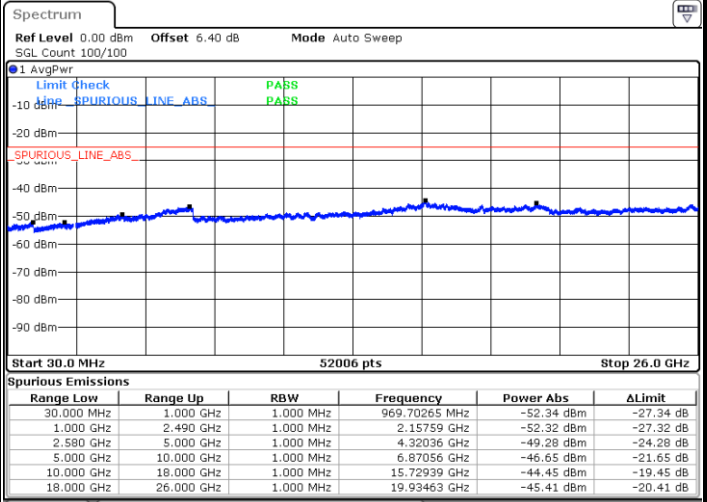

Lowest Channel / 16QAM

Date: 2 JUN 2019 03:52:14

LTE Band 5 / 10MHz

Middle Channel / QPSK

Date: 2 JUN 2019 03:53:49

Middle Channel / 16QAM

Date: 2 JUN 2019 03:54:43

Highest Channel / QPSK

Date: 2 JUN 2019 04:02:48

Highest Channel / 16QAM

Date: 2 JUN 2019 05:04:14

LTE Band 7 / 5MHz

Lowest Channel / QPSK

Lowest Channel / 16QAM

Date: 2 JUN 2019 05:44:49

Date: 2 JUN 2019 05:48:56

Middle Channel / QPSK

Middle Channel / 16QAM

Date: 2 JUN 2019 05:50:44

Date: 2 JUN 2019 05:49:50

LTE Band 7 / 5MHz

Highest Channel / QPSK

Date: 2 JUN 2019 05:51:38

Highest Channel / 16QAM