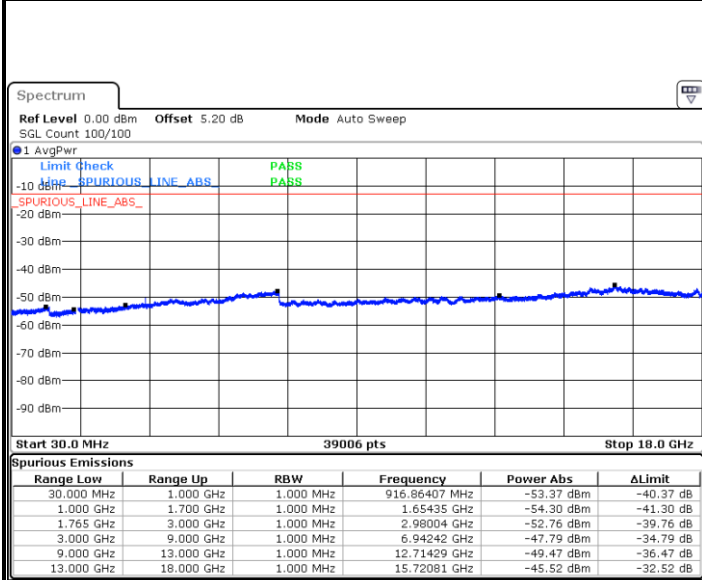

LTE Band 4 / 1.4MHz

Highest Channel / QPSK

Date: 28 MAY 2019 01:53:25

Highest Channel / 16QAM

Date: 28 MAY 2019 01:54:20

LTE Band 4 / 3MHz

Lowest Channel / QPSK

Date: 28 MAY 2019 02:00:25

Lowest Channel / 16QAM

Date: 28 MAY 2019 02:01:20

LTE Band 4 / 3MHz

Middle Channel / QPSK

Middle Channel / 16QAM

Date: 28 MAY 2019 02:02:55

Date: 28 MAY 2019 02:03:50

Highest Channel / QPSK

Highest Channel / 16QAM

Date: 28 MAY 2019 02:09:54

Date: 28 MAY 2019 02:10:49

LTE Band 4 / 5MHz

Lowest Channel / QPSK

Date: 28 MAY 2019 02:16:54

Lowest Channel / 16QAM

Date: 28 MAY 2019 02:17:49