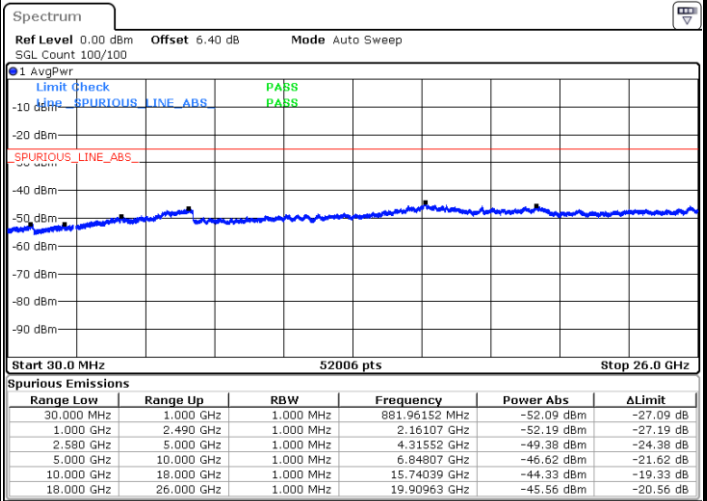

Lowest Channel / 16QAM

Date: 2 JUN 2019 03:52:14

LTE Band 5 / 10MHz

Middle Channel / QPSK

Date: 2 JUN 2019 03:53:49

Middle Channel / 16QAM

Date: 2 JUN 2019 03:54:43

Highest Channel / QPSK

Date: 2 JUN 2019 04:02:48

Highest Channel / 16QAM

Date: 2 JUN 2019 05:04:14

LTE Band 7 / 5MHz

Lowest Channel / QPSK

Lowest Channel / 16QAM

Date: 2 JUN 2019 05:44:49

Date: 2 JUN 2019 05:48:56

Middle Channel / QPSK

Middle Channel / 16QAM

Date: 2 JUN 2019 05:50:44

Date: 2 JUN 2019 05:49:50

LTE Band 7 / 5MHz

Highest Channel / QPSK

Date: 2 JUN 2019 05:51:38

Highest Channel / 16QAM