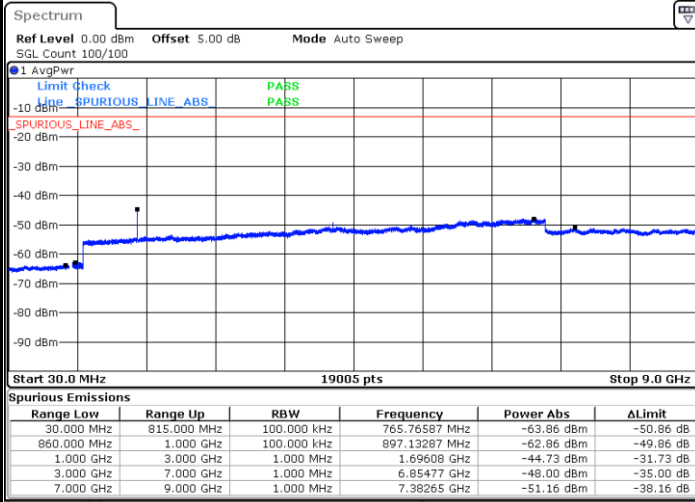

Lowest Channel / 16QAM

Date: 28 MAY 2019 03:07:15

LTE Band 4 / 20MHz

Middle Channel / QPSK

Date: 28 MAY 2019 03:08:50

Middle Channel / 16QAM

Date: 28 MAY 2019 03:09:45

Highest Channel / QPSK

Date: 28 MAY 2019 03:15:50

Highest Channel / 16QAM

Date: 28 MAY 2019 03:16:45

LTE Band 5 / 1.4MHz

LTE Band 5 / 1.4MHz

Highest Channel / QPSK

Date: 2 JUN 2019 03:29:16

Highest Channel / 16QAM

Date: 2 JUN 2019 03:30:11

LTE Band 5 / 3MHz

Lowest Channel / QPSK

Date: 2 JUN 2019 05:16:47

Lowest Channel / 16QAM

Date: 2 JUN 2019 05:17:42

LTE Band 5 / 3MHz

Middle Channel / QPSK