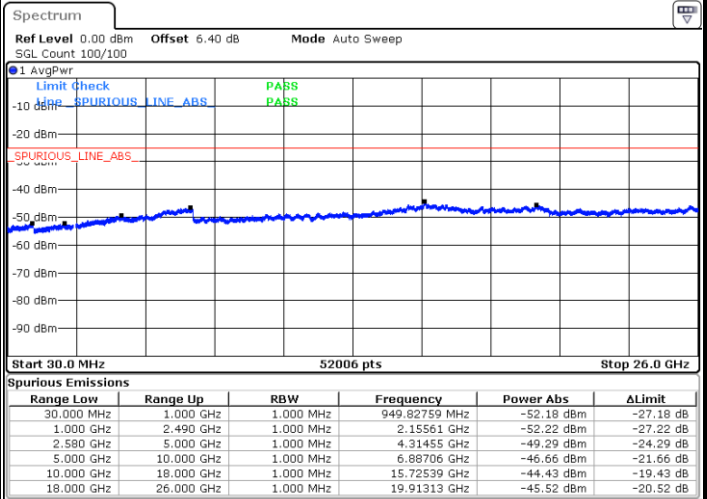

Date: 2 JUN 2019 05:52:32

LTE Band 7 / 10MHz

Lowest Channel / QPSK

Date: 2 JUN 2019 06:04:31

Lowest Channel / 16QAM

Date: 2 JUN 2019 06:05:25

LTE Band 7 / 10MHz

Middle Channel / QPSK

Middle Channel / 16QAM

Date: 2 JUN 2019 06:07:13

Date: 2 JUN 2019 06:06:19

Highest Channel / QPSK

Highest Channel / 16QAM

Date: 2 JUN 2019 06:08:07

Date: 2 JUN 2019 06:09:02

LTE Band 7 / 15MHz

LTE Band7 / 15MHz

Highest Channel / QPSK

Date: 2 JUN 2019 06:24:38

Highest Channel / 16QAM

Date: 2 JUN 2019 06:25:33

LTE Band 7 / 20MHz

Lowest Channel / QPSK

Date: 2 JUN 2019 06:37:34