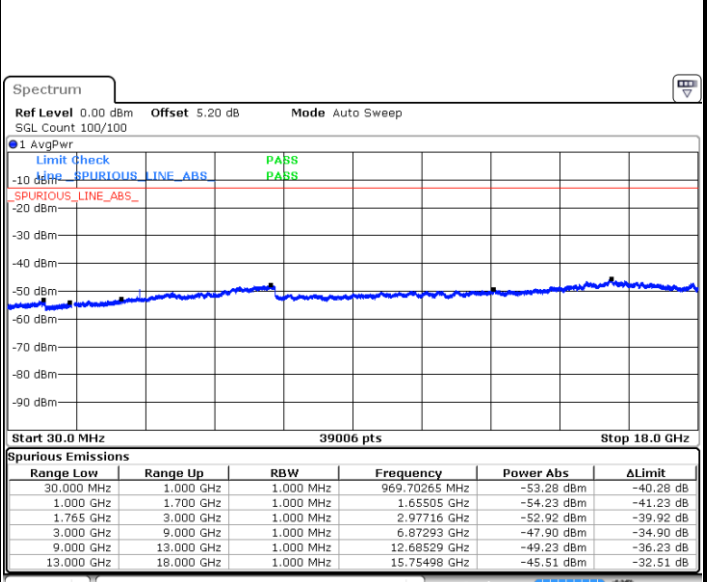

Lowest Channel / 16QAM

Date: 28 MAY 2019 02:01:20

LTE Band 4 / 3MHz

Middle Channel / QPSK

Middle Channel / 16QAM

Date: 28 MAY 2019 02:02:55

Date: 28 MAY 2019 02:03:50

Highest Channel / QPSK

Highest Channel / 16QAM

Date: 28 MAY 2019 02:09:54

Date: 28 MAY 2019 02:10:49

LTE Band 4 / 5MHz

Lowest Channel / QPSK

Date: 28 MAY 2019 02:16:54

Lowest Channel / 16QAM

Date: 28 MAY 2019 02:17:49

Middle Channel / QPSK

Date: 28 MAY 2019 02:19:23

Middle Channel / 16QAM

Date: 28 MAY 2019 02:20:18

LTE Band 4 / 5MHz

Highest Channel / QPSK

Date: 28 MAY 2019 02:26:23

Highest Channel / 16QAM

Date: 28 MAY 2019 02:27:18

LTE Band 4 / 10MHz

Lowest Channel / QPSK

Date: 28 MAY 2019 02:33:22

Lowest Channel / 16QAM

Date: 28 MAY 2019 02:34:17

LTE Band 4 / 10MHz

Middle Channel / QPSK