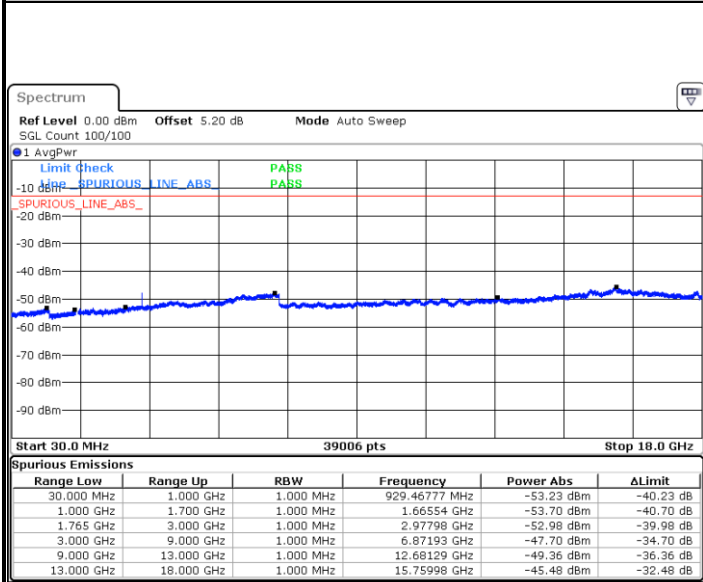

Lowest Channel / 16QAM

Date: 28 MAY 2019 02:01:20

LTE Band 4 / 3MHz

Middle Channel / QPSK

Middle Channel / 16QAM

Date: 28 MAY 2019 02:02:55

Date: 28 MAY 2019 02:03:50

Highest Channel / QPSK

Highest Channel / 16QAM

Date: 28 MAY 2019 02:09:54

Date: 28 MAY 2019 02:10:49

LTE Band 4 / 5MHz

Lowest Channel / QPSK

Date: 28 MAY 2019 02:16:54

Lowest Channel / 16QAM

Date: 28 MAY 2019 02:17:49

Middle Channel / QPSK

Date: 28 MAY 2019 02:19:23

Middle Channel / 16QAM

Date: 28 MAY 2019 02:20:18

LTE Band 4 / 5MHz

Highest Channel / QPSK

Date: 28 MAY 2019 02:26:23

Highest Channel / 16QAM