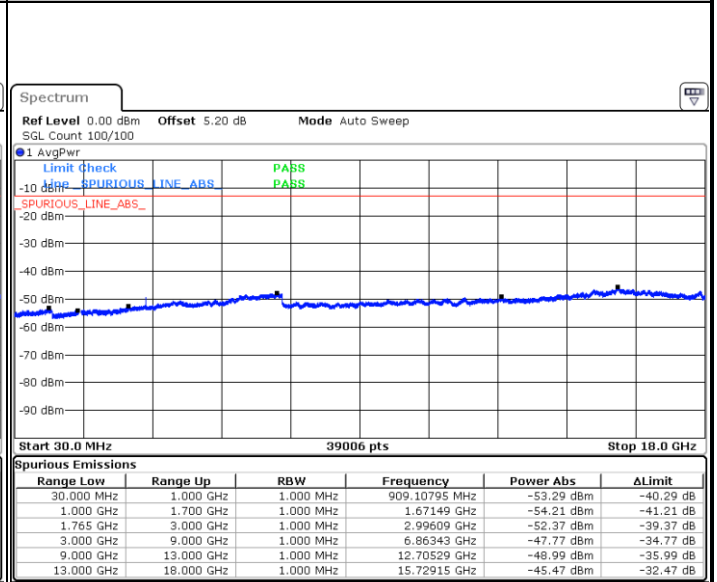

LTE Band 4 / 15MHz

Highest Channel / QPSK

Date: 28 MAY 2019 02:59:21

Highest Channel / 16QAM

Date: 28 MAY 2019 03:00:16

LTE Band 4 / 20MHz

Lowest Channel / QPSK

Date: 28 MAY 2019 03:06:21

Lowest Channel / 16QAM

Date: 28 MAY 2019 03:07:15

LTE Band 4 / 20MHz

Middle Channel / QPSK

Date: 28 MAY 2019 03:08:50

Middle Channel / 16QAM

Date: 28 MAY 2019 03:09:45

Highest Channel / QPSK

Date: 28 MAY 2019 03:15:50

Highest Channel / 16QAM

Date: 28 MAY 2019 03:16:45

LTE Band 5 / 1.4MHz

LTE Band 5 / 1.4MHz

Highest Channel / QPSK

Date: 2 JUN 2019 03:29:16

Highest Channel / 16QAM