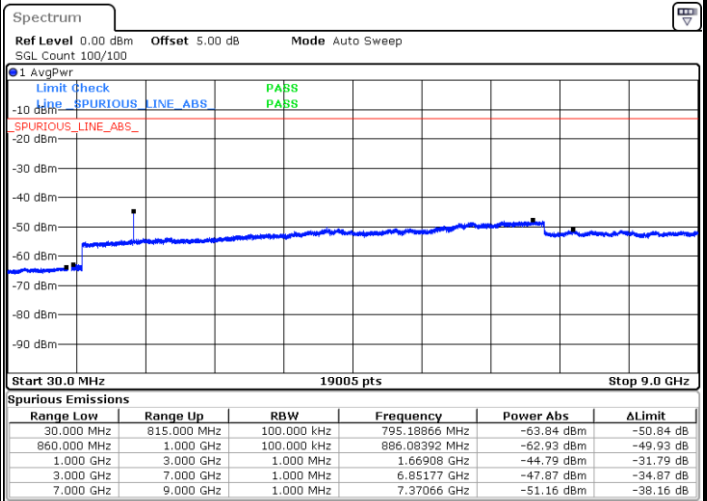

Middle Channel / 16QAM

Date: 2 JUN 2019 05:19:17

Date: 2 JUN 2019 05:20:11

Highest Channel / QPSK

Highest Channel / 16QAM

Date: 2 JUN 2019 05:28:16

Date: 2 JUN 2019 05:29:11

LTE Band 5 / 5MHz

Lowest Channel / QPSK

Lowest Channel / 16QAM

Date: 2 JUN 2019 05:30:58

Date: 2 JUN 2019 05:30:26

Middle Channel / QPSK

Middle Channel / 16QAM

Date: 2 JUN 2019 03:33:20

Date: 2 JUN 2019 03:34:15

LTE Band 5 / 5MHz

Highest Channel / QPSK

Date: 2 JUN 2019 03:42:20

Highest Channel / 16QAM

Date: 2 JUN 2019 03:43:14

LTE Band 5 / 10MHz

Lowest Channel / QPSK

Date: 2 JUN 2019 03:51:19