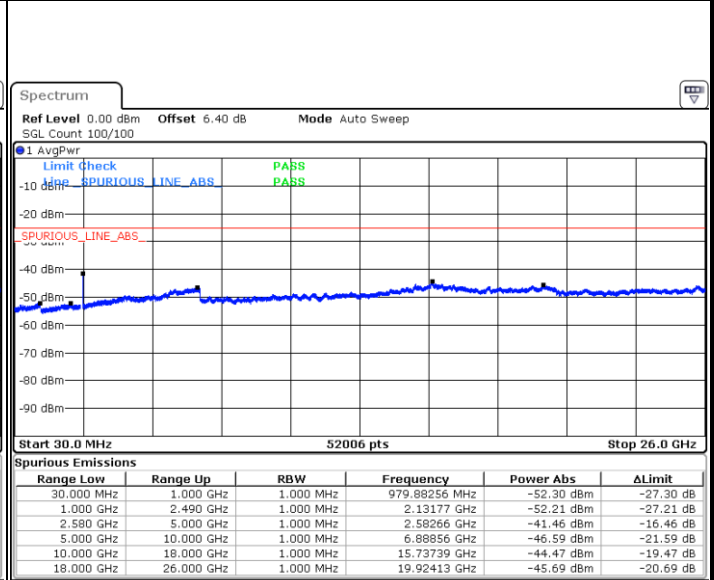

Middle Channel / 16QAM

Date: 2 JUN 2019 06:07:13

Date: 2 JUN 2019 06:06:19

Highest Channel / QPSK

Highest Channel / 16QAM

Date: 2 JUN 2019 06:08:07

Date: 2 JUN 2019 06:09:02

LTE Band 7 / 15MHz

Lowest Channel / QPSK

Lowest Channel / 16QAM

Date: 2 JUN 2019 06:21:03

Date: 2 JUN 2019 06:21:56

Middle Channel / QPSK

Middle Channel / 16QAM

Date: 2 JUN 2019 06:23:44

Date: 2 JUN 2019 06:22:50

LTE Band7 / 15MHz

Highest Channel / QPSK

Date: 2 JUN 2019 06:24:38

Highest Channel / 16QAM

Date: 2 JUN 2019 06:25:33

LTE Band 7 / 20MHz

Lowest Channel / QPSK

Date: 2 JUN 2019 06:37:34