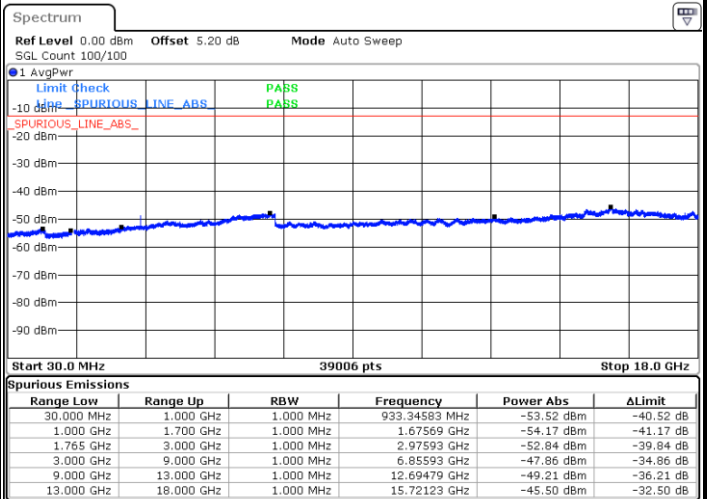

Date: 28 MAY 2019 02:27:18

LTE Band 4 / 10MHz

Lowest Channel / QPSK

Date: 28 MAY 2019 02:33:22

Lowest Channel / 16QAM

Date: 28 MAY 2019 02:34:17

LTE Band 4 / 10MHz

Middle Channel / QPSK

Middle Channel / 16QAM

Date: 28 MAY 2019 02:35:52

Date: 28 MAY 2019 02:36:47

Highest Channel / QPSK

Highest Channel / 16QAM

Date: 28 MAY 2019 02:42:52

Date: 28 MAY 2019 02:43:46

LTE Band 4 / 15MHz