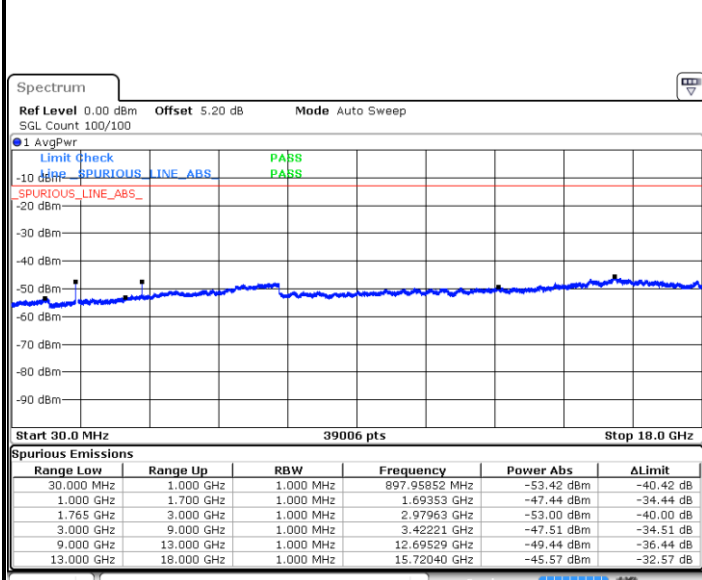

LTE Band 4 / 15MHz

Highest Channel / QPSK

Date: 28 MAY 2019 02:59:21

Highest Channel / 16QAM

Date: 28 MAY 2019 03:00:16

LTE Band 4 / 20MHz

Lowest Channel / QPSK

Date: 28 MAY 2019 03:06:21

Lowest Channel / 16QAM

Date: 28 MAY 2019 03:07:15

LTE Band 4 / 20MHz

Middle Channel / QPSK

Date: 28 MAY 2019 03:08:50

Middle Channel / 16QAM

Date: 28 MAY 2019 03:09:45

Highest Channel / QPSK

Date: 28 MAY 2019 03:15:50

Highest Channel / 16QAM

Date: 28 MAY 2019 03:16:45

LTE Band 5 / 1.4MHz

LTE Band 5 / 1.4MHz

Highest Channel / QPSK

Date: 2 JUN 2019 03:29:16

Highest Channel / 16QAM