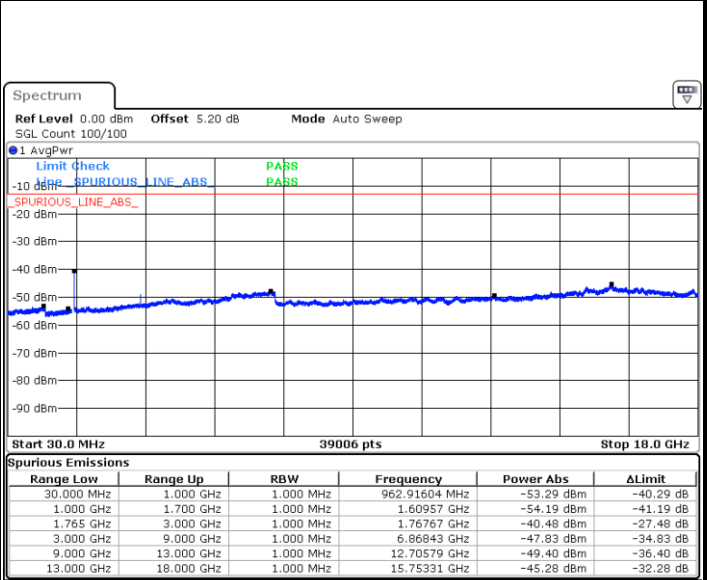

Middle Channel / 16QAM

Date: 28 MAY 2019 02:35:52

Date: 28 MAY 2019 02:36:47

Highest Channel / QPSK

Highest Channel / 16QAM

Date: 28 MAY 2019 02:42:52

Date: 28 MAY 2019 02:43:46

LTE Band 4 / 15MHz

Lowest Channel / QPSK

Lowest Channel / 16QAM

Date: 28 MAY 2019 02:49:52

Date: 28 MAY 2019 02:50:46

Middle Channel / QPSK

Middle Channel / 16QAM

Date: 28 MAY 2019 02:52:21

Date: 28 MAY 2019 02:53:16

LTE Band 4 / 15MHz

Highest Channel / QPSK

Date: 28 MAY 2019 02:59:21

Highest Channel / 16QAM

Date: 28 MAY 2019 03:00:16

LTE Band 4 / 20MHz

Lowest Channel / QPSK

Date: 28 MAY 2019 03:06:21