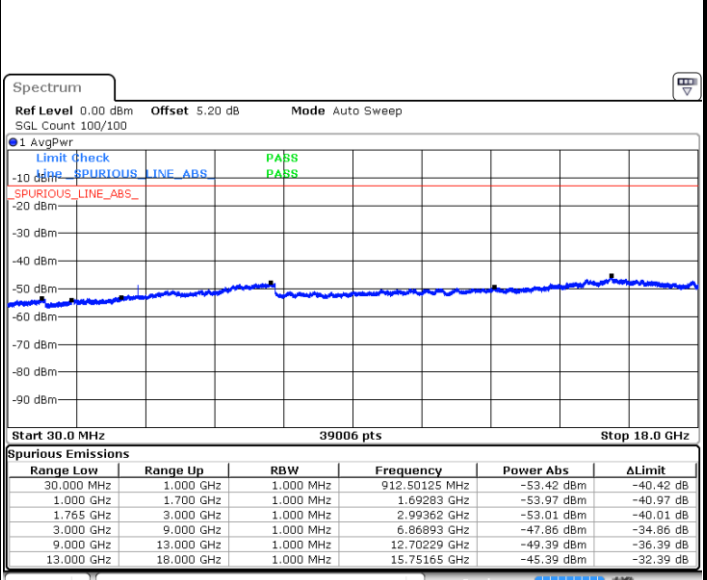

Date: 28 MAY 2019 02:27:18

LTE Band 4 / 10MHz

Lowest Channel / QPSK

Date: 28 MAY 2019 02:33:22

Lowest Channel / 16QAM

Date: 28 MAY 2019 02:34:17

LTE Band 4 / 10MHz

Middle Channel / QPSK

Middle Channel / 16QAM

Date: 28 MAY 2019 02:35:52

Date: 28 MAY 2019 02:36:47

Highest Channel / QPSK

Highest Channel / 16QAM

Date: 28 MAY 2019 02:42:52

Date: 28 MAY 2019 02:43:46

LTE Band 4 / 15MHz