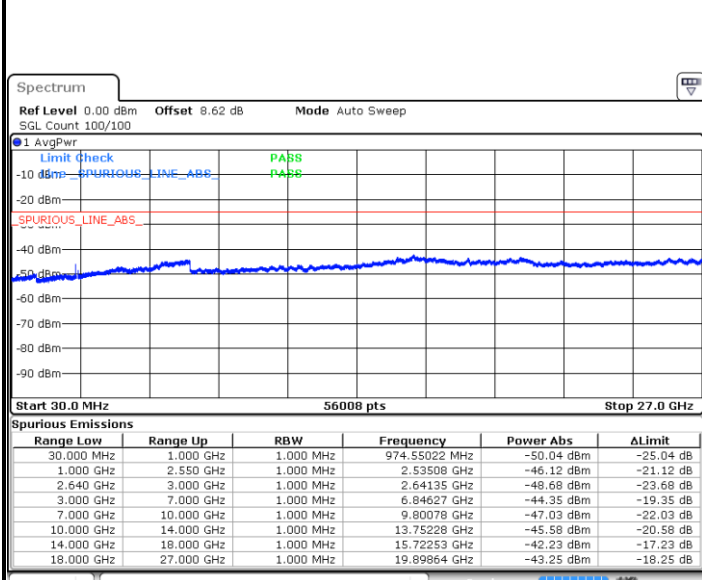

Highest Channel / 16QAM

Date: 2 JUN 2019 06:41:10

Date: 2 JUN 2019 06:42:04

LTE Band 38 / 5MHz

Lowest Channel / QPSK

Date: 2 JUN 2019 07:55:29

Lowest Channel / 16QAM

Date: 2 JUN 2019 07:57:39

Middle Channel / QPSK

Date: 2 JUN 2019 07:58:34

Middle Channel / 16QAM

Date: 2 JUN 2019 07:59:29

LTE Band 38 / 5MHz

Highest Channel / QPSK

Date: 2 JUN 2019 08:00:24

Highest Channel / 16QAM

Date: 2 JUN 2019 08:01:19

LTE Band 38 / 10MHz

Lowest Channel / QPSK

Date: 2 JUN 2019 08:02:14

Lowest Channel / 16QAM

Date: 2 JUN 2019 08:03:09

LTE Band 38 / 10MHz

Middle Channel / QPSK