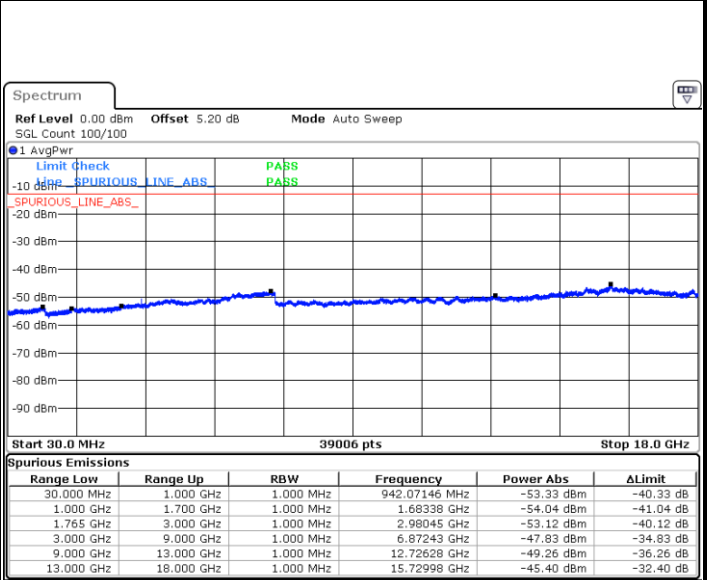

LTE Band 4 / 1.4MHz

Highest Channel / QPSK

Date: 28 MAY 2019 01:53:25

Highest Channel / 16QAM

Date: 28 MAY 2019 01:54:20

LTE Band 4 / 3MHz

Lowest Channel / QPSK

Date: 28 MAY 2019 02:00:25

Lowest Channel / 16QAM

Date: 28 MAY 2019 02:01:20

LTE Band 4 / 3MHz

Middle Channel / QPSK

Middle Channel / 16QAM

Date: 28 MAY 2019 02:02:55

Date: 28 MAY 2019 02:03:50

Highest Channel / QPSK

Highest Channel / 16QAM

Date: 28 MAY 2019 02:09:54

Date: 28 MAY 2019 02:10:49

LTE Band 4 / 5MHz

Lowest Channel / QPSK

Date: 28 MAY 2019 02:16:54

Lowest Channel / 16QAM

Date: 28 MAY 2019 02:17:49