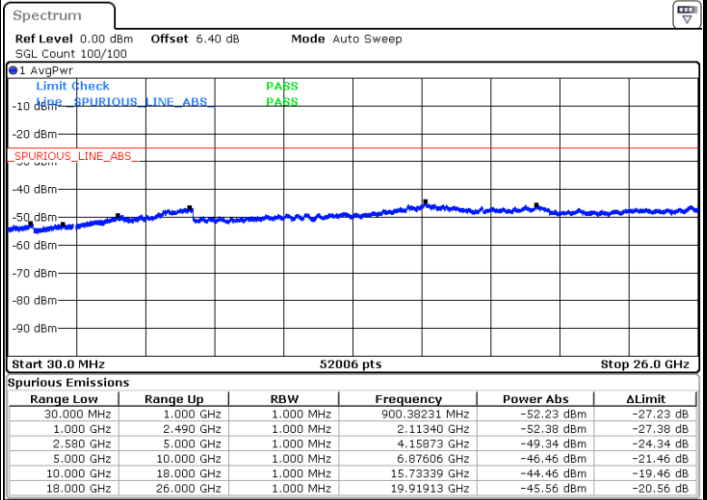

LTE Band7 / 15MHz

Highest Channel / QPSK

Date: 2 JUN 2019 06:24:38

Highest Channel / 16QAM

Date: 2 JUN 2019 06:25:33

LTE Band 7 / 20MHz

Lowest Channel / QPSK

Date: 2 JUN 2019 06:37:34

Lowest Channel / 16QAM

Date: 2 JUN 2019 06:38:28

LTE Band 7 / 20MHz

Middle Channel / QPSK

Middle Channel / 16QAM

Date: 2 JUN 2019 06:40:16

Date: 2 JUN 2019 06:39:22

Highest Channel / QPSK

Highest Channel / 16QAM

Date: 2 JUN 2019 06:41:10

Date: 2 JUN 2019 06:42:04

LTE Band 38 / 5MHz

Lowest Channel / QPSK

Date: 2 JUN 2019 07:55:29

Lowest Channel / 16QAM

Date: 2 JUN 2019 07:57:39