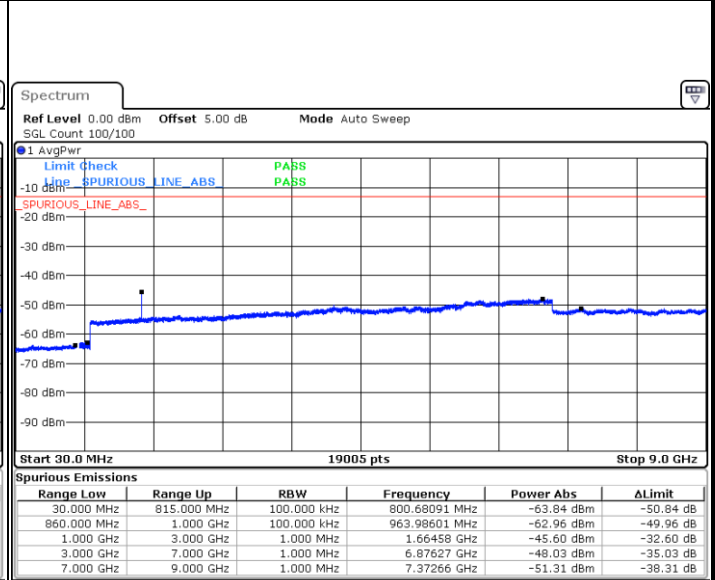

LTE Band 5 / 5MHz

Highest Channel / QPSK

Date: 2 JUN 2019 03:42:20

Highest Channel / 16QAM

Date: 2 JUN 2019 03:43:14

LTE Band 5 / 10MHz

Lowest Channel / QPSK

Date: 2 JUN 2019 03:51:19

Lowest Channel / 16QAM

Date: 2 JUN 2019 03:52:14

LTE Band 5 / 10MHz

Middle Channel / QPSK

Date: 2 JUN 2019 03:53:49

Middle Channel / 16QAM

Date: 2 JUN 2019 03:54:43

Highest Channel / QPSK

Date: 2 JUN 2019 04:02:48

Highest Channel / 16QAM

Date: 2 JUN 2019 05:04:14

LTE Band 7 / 5MHz

Lowest Channel / QPSK

Lowest Channel / 16QAM

Date: 2 JUN 2019 05:44:49

Date: 2 JUN 2019 05:48:56