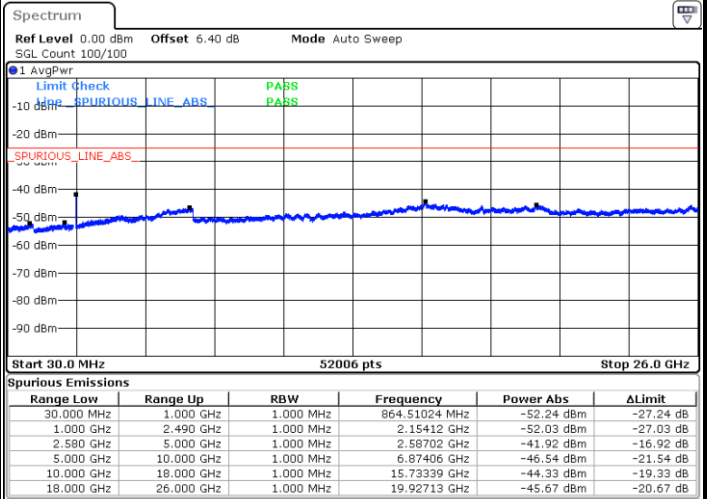

LTE Band7 / 15MHz

Highest Channel / QPSK

Date: 2 JUN 2019 06:24:38

Highest Channel / 16QAM

Date: 2 JUN 2019 06:25:33

LTE Band 7 / 20MHz

Lowest Channel / QPSK

Date: 2 JUN 2019 06:37:34

Lowest Channel / 16QAM

Date: 2 JUN 2019 06:38:28

LTE Band 7 / 20MHz

Middle Channel / QPSK

Middle Channel / 16QAM

Date: 2 JUN 2019 06:40:16

Date: 2 JUN 2019 06:39:22

Highest Channel / QPSK

Highest Channel / 16QAM

Date: 2 JUN 2019 06:41:10

Date: 2 JUN 2019 06:42:04

LTE Band 38 / 5MHz

Lowest Channel / QPSK

Date: 2 JUN 2019 07:55:29

Lowest Channel / 16QAM

Date: 2 JUN 2019 07:57:39