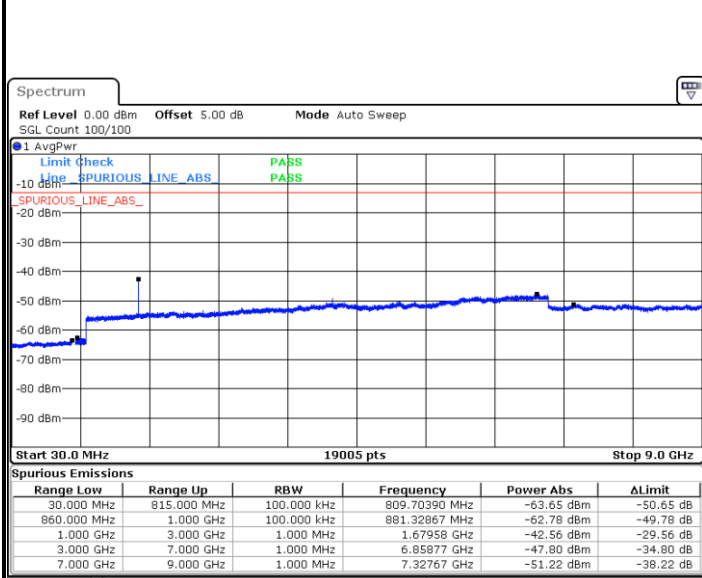

LTE Band 5 / 5MHz

Highest Channel / QPSK

Date: 2 JUN 2019 03:42:20

Highest Channel / 16QAM

Date: 2 JUN 2019 03:43:14

LTE Band 5 / 10MHz

Lowest Channel / QPSK

Date: 2 JUN 2019 03:51:19

Lowest Channel / 16QAM

Date: 2 JUN 2019 03:52:14

LTE Band 5 / 10MHz

Middle Channel / QPSK

Date: 2 JUN 2019 03:53:49

Middle Channel / 16QAM

Date: 2 JUN 2019 03:54:43

Highest Channel / QPSK

Date: 2 JUN 2019 04:02:48

Highest Channel / 16QAM

Date: 2 JUN 2019 05:04:14

LTE Band 7 / 5MHz

Lowest Channel / QPSK

Lowest Channel / 16QAM

Date: 2 JUN 2019 05:44:49

Date: 2 JUN 2019 05:48:56

Middle Channel / QPSK

Middle Channel / 16QAM

Date: 2 JUN 2019 05:50:44

Date: 2 JUN 2019 05:49:50

LTE Band 7 / 5MHz

Highest Channel / QPSK

Date: 2 JUN 2019 05:51:38

Highest Channel / 16QAM