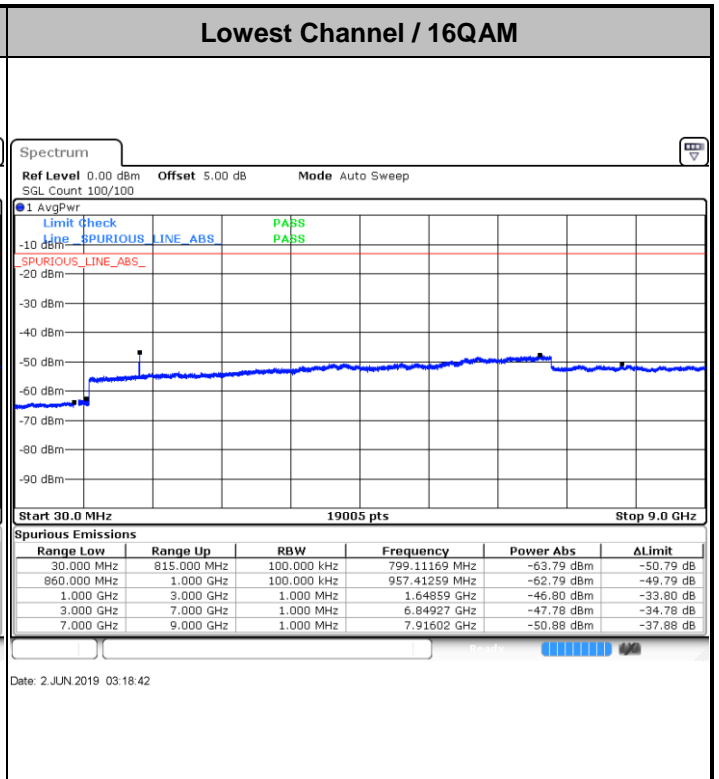

LTE Band 4 / 15MHz

Highest Channel / QPSK

Date: 28 MAY 2019 02:59:21

Highest Channel / 16QAM

Date: 28 MAY 2019 03:00:16

LTE Band 4 / 20MHz

Lowest Channel / QPSK

Date: 28 MAY 2019 03:06:21

Lowest Channel / 16QAM

Date: 28 MAY 2019 03:07:15

LTE Band 4 / 20MHz

Middle Channel / QPSK

Date: 28 MAY 2019 03:08:50

Middle Channel / 16QAM

Date: 28 MAY 2019 03:09:45

Highest Channel / QPSK

Date: 28 MAY 2019 03:15:50

Highest Channel / 16QAM

Date: 28 MAY 2019 03:16:45

LTE Band 5 / 1.4MHz

LTE Band 5 / 1.4MHz

Highest Channel / QPSK

Date: 2 JUN 2019 03:29:16

Highest Channel / 16QAM