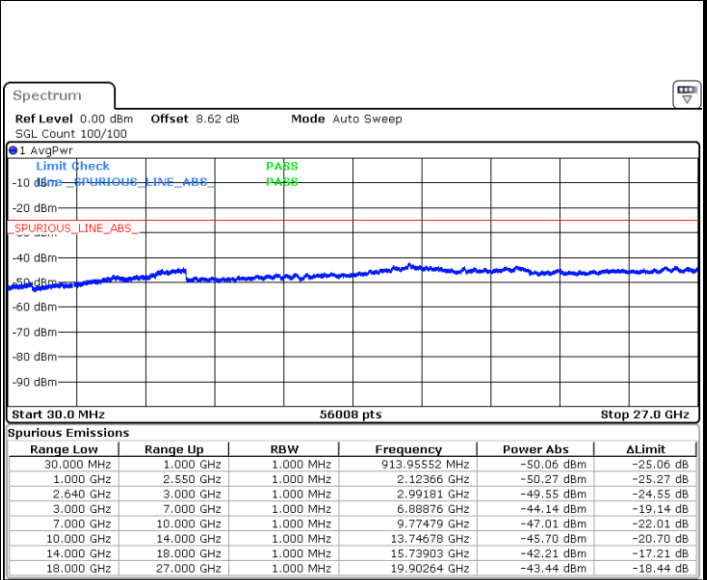

Highest Channel / 16QAM

Date: 2 JUN 2019 06:41:10

Date: 2 JUN 2019 06:42:04

LTE Band 38 / 5MHz

Lowest Channel / QPSK

Date: 2 JUN 2019 07:55:29

Lowest Channel / 16QAM

Date: 2 JUN 2019 07:57:39

Middle Channel / QPSK

Date: 2 JUN 2019 07:58:34

Middle Channel / 16QAM

Date: 2 JUN 2019 07:59:29

LTE Band 38 / 5MHz

Highest Channel / QPSK

Date: 2 JUN 2019 08:00:24

Highest Channel / 16QAM

Date: 2 JUN 2019 08:01:19

LTE Band 38 / 10MHz

Lowest Channel / QPSK

Date: 2 JUN 2019 08:02:14

Lowest Channel / 16QAM

Date: 2 JUN 2019 08:03:09

LTE Band 38 / 10MHz

Middle Channel / QPSK

Date: 2 JUN 2019 08:04:04

Middle Channel / 16QAM

Date: 2 JUN 2019 08:04:59

Highest Channel / QPSK

Date: 2 JUN 2019 08:05:54

Highest Channel / 16QAM

Date: 2 JUN 2019 08:06:49