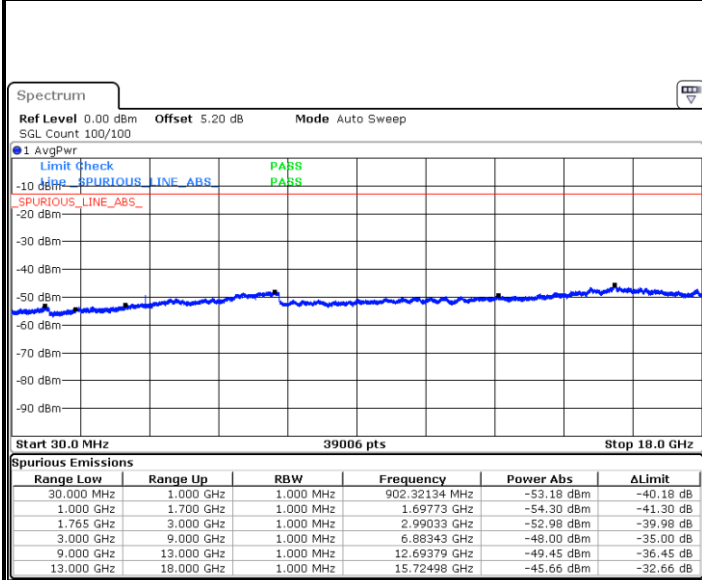

Highest Channel / 16QAM

Date: 28 MAY 2019 02:09:54

Date: 28 MAY 2019 02:10:49

LTE Band 4 / 5MHz

Lowest Channel / QPSK

Date: 28 MAY 2019 02:16:54

Lowest Channel / 16QAM

Date: 28 MAY 2019 02:17:49

Middle Channel / QPSK

Date: 28 MAY 2019 02:19:23

Middle Channel / 16QAM

Date: 28 MAY 2019 02:20:18

LTE Band 4 / 5MHz

Highest Channel / QPSK

Date: 28 MAY 2019 02:26:23

Highest Channel / 16QAM

Date: 28 MAY 2019 02:27:18

LTE Band 4 / 10MHz

Lowest Channel / QPSK

Date: 28 MAY 2019 02:33:22

Lowest Channel / 16QAM

Date: 28 MAY 2019 02:34:17

LTE Band 4 / 10MHz

Middle Channel / QPSK

Middle Channel / 16QAM

Date: 28 MAY 2019 02:35:52

Date: 28 MAY 2019 02:36:47

Highest Channel / QPSK

Highest Channel / 16QAM

Date: 28 MAY 2019 02:42:52

Date: 28 MAY 2019 02:43:46

LTE Band 4 / 15MHz