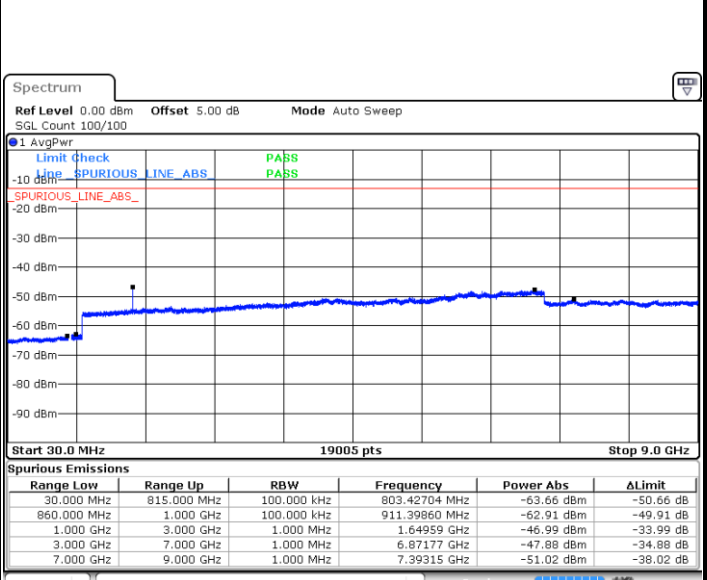

LTE Band 5 / 5MHz

Highest Channel / QPSK

Date: 2 JUN 2019 03:42:20

Highest Channel / 16QAM

Date: 2 JUN 2019 03:43:14

LTE Band 5 / 10MHz

Lowest Channel / QPSK

Date: 2 JUN 2019 03:51:19

Lowest Channel / 16QAM

Date: 2 JUN 2019 03:52:14

LTE Band 5 / 10MHz

Middle Channel / QPSK

Date: 2 JUN 2019 03:53:49

Middle Channel / 16QAM

Date: 2 JUN 2019 03:54:43

Highest Channel / QPSK