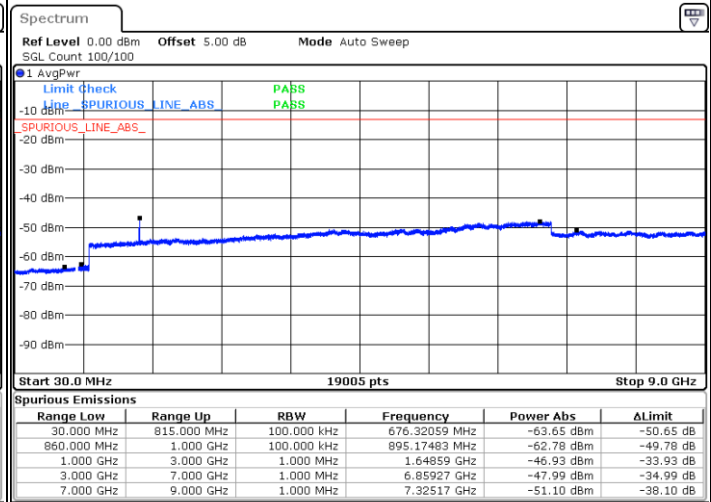

Date: 28 MAY 2019 03:15:50

Highest Channel / 16QAM

Date: 28 MAY 2019 03:16:45

LTE Band 5 / 1.4MHz

LTE Band 5 / 1.4MHz

Highest Channel / QPSK

Date: 2 JUN 2019 03:29:16

Highest Channel / 16QAM

Date: 2 JUN 2019 03:30:11

LTE Band 5 / 3MHz

Lowest Channel / QPSK

Date: 2 JUN 2019 05:16:47

Lowest Channel / 16QAM

Date: 2 JUN 2019 05:17:42

LTE Band 5 / 3MHz

Middle Channel / QPSK

Middle Channel / 16QAM

Date: 2 JUN 2019 05:19:17

Date: 2 JUN 2019 05:20:11

Highest Channel / QPSK

Highest Channel / 16QAM

Date: 2 JUN 2019 05:28:16

Date: 2 JUN 2019 05:29:11

LTE Band 5 / 5MHz