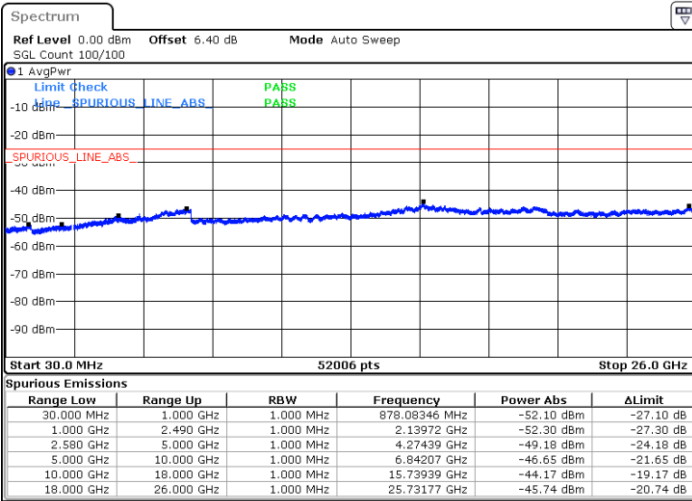

Lowest Channel / 16QAM

Date: 2 JUN 2019 03:52:14

LTE Band 5 / 10MHz

Middle Channel / QPSK

Date: 2 JUN 2019 03:53:49

Middle Channel / 16QAM

Date: 2 JUN 2019 03:54:43

Highest Channel / QPSK

Date: 2 JUN 2019 04:02:48

Highest Channel / 16QAM

Date: 2 JUN 2019 05:04:14

LTE Band 7 / 5MHz

Lowest Channel / QPSK

Lowest Channel / 16QAM

Date: 2 JUN 2019 05:44:49

Date: 2 JUN 2019 05:48:56

Middle Channel / QPSK

Middle Channel / 16QAM

Date: 2 JUN 2019 05:50:44

Date: 2 JUN 2019 05:49:50

LTE Band 7 / 5MHz

Highest Channel / QPSK

Date: 2 JUN 2019 05:51:38

Highest Channel / 16QAM