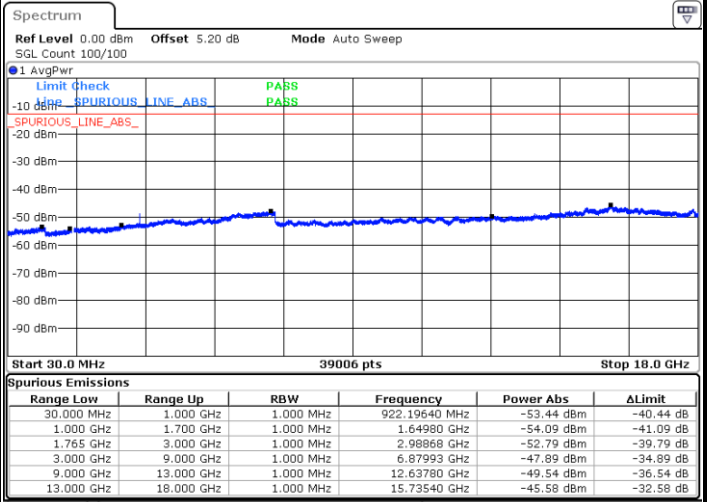

LTE Band 4 / 1.4MHz

Highest Channel / QPSK

Date: 28 MAY 2019 01:53:25

Highest Channel / 16QAM

Date: 28 MAY 2019 01:54:20

LTE Band 4 / 3MHz

Lowest Channel / QPSK

Date: 28 MAY 2019 02:00:25

Lowest Channel / 16QAM

Date: 28 MAY 2019 02:01:20

LTE Band 4 / 3MHz

Middle Channel / QPSK

Middle Channel / 16QAM

Date: 28 MAY 2019 02:02:55

Date: 28 MAY 2019 02:03:50

Highest Channel / QPSK

Highest Channel / 16QAM

Date: 28 MAY 2019 02:09:54

Date: 28 MAY 2019 02:10:49

LTE Band 4 / 5MHz

Lowest Channel / QPSK

Date: 28 MAY 2019 02:16:54

Lowest Channel / 16QAM

Date: 28 MAY 2019 02:17:49