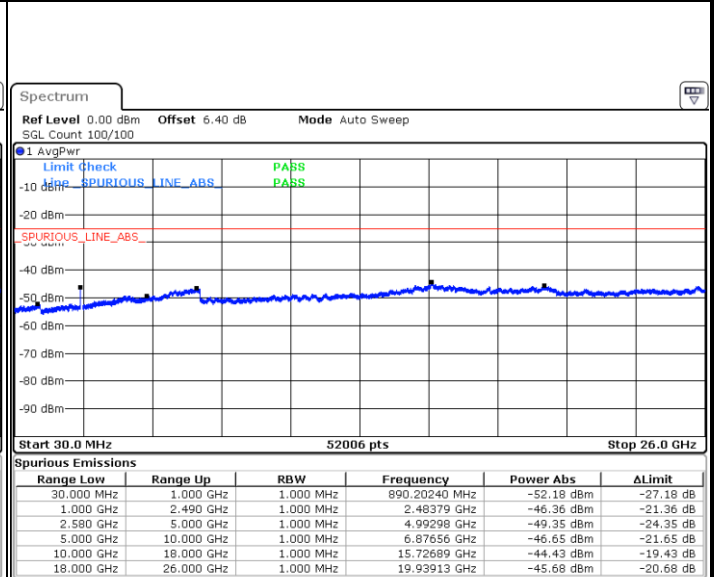

Lowest Channel / QPSK

Lowest Channel / 16QAM

Date: 2 JUN 2019 06:21:03

Date: 2 JUN 2019 06:21:56

Middle Channel / QPSK

Middle Channel / 16QAM

Date: 2 JUN 2019 06:23:44

Date: 2 JUN 2019 06:22:50

LTE Band7 / 15MHz

Highest Channel / QPSK

Date: 2 JUN 2019 06:24:38

Highest Channel / 16QAM

Date: 2 JUN 2019 06:25:33

LTE Band 7 / 20MHz

Lowest Channel / QPSK

Date: 2 JUN 2019 06:37:34

Lowest Channel / 16QAM

Date: 2 JUN 2019 06:38:28

LTE Band 7 / 20MHz

Middle Channel / QPSK

Middle Channel / 16QAM

Date: 2 JUN 2019 06:40:16

Date: 2 JUN 2019 06:39:22

Highest Channel / QPSK

Highest Channel / 16QAM

Date: 2 JUN 2019 06:41:10

Date: 2 JUN 2019 06:42:04

LTE Band 38 / 5MHz

Lowest Channel / QPSK

Date: 2 JUN 2019 07:55:29

Lowest Channel / 16QAM

Date: 2 JUN 2019 07:57:39