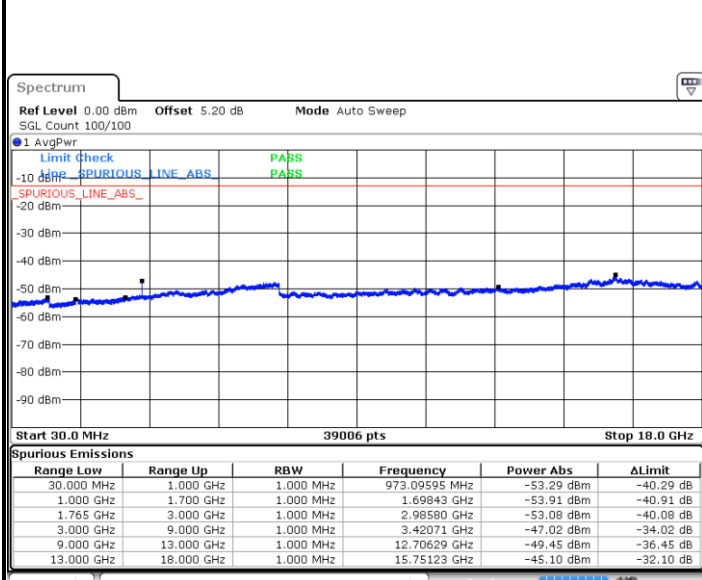

LTE Band 4 / 1.4MHz

Highest Channel / QPSK

Date: 28 MAY 2019 01:53:25

Highest Channel / 16QAM

Date: 28 MAY 2019 01:54:20

LTE Band 4 / 3MHz

Lowest Channel / QPSK

Date: 28 MAY 2019 02:00:25

Lowest Channel / 16QAM

Date: 28 MAY 2019 02:01:20

LTE Band 4 / 3MHz

Middle Channel / QPSK

Middle Channel / 16QAM

Date: 28 MAY 2019 02:02:55

Date: 28 MAY 2019 02:03:50

Highest Channel / QPSK

Highest Channel / 16QAM

Date: 28 MAY 2019 02:09:54

Date: 28 MAY 2019 02:10:49

LTE Band 4 / 5MHz

Lowest Channel / QPSK

Date: 28 MAY 2019 02:16:54

Lowest Channel / 16QAM

Date: 28 MAY 2019 02:17:49