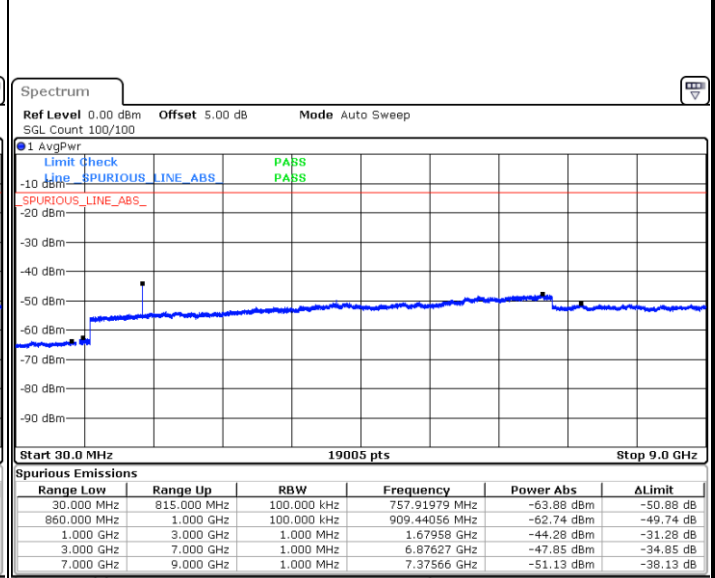

LTE Band 5 / 5MHz

Highest Channel / QPSK

Date: 2 JUN 2019 03:42:20

Highest Channel / 16QAM

Date: 2 JUN 2019 03:43:14

LTE Band 5 / 10MHz

Lowest Channel / QPSK

Date: 2 JUN 2019 03:51:19

Lowest Channel / 16QAM

Date: 2 JUN 2019 03:52:14

LTE Band 5 / 10MHz

Middle Channel / QPSK

Date: 2 JUN 2019 03:53:49

Middle Channel / 16QAM

Date: 2 JUN 2019 03:54:43

Highest Channel / QPSK

Date: 2 JUN 2019 04:02:48

Highest Channel / 16QAM

Date: 2 JUN 2019 05:04:14

LTE Band 7 / 5MHz

Lowest Channel / QPSK

Lowest Channel / 16QAM

Date: 2 JUN 2019 05:44:49

Date: 2 JUN 2019 05:48:56