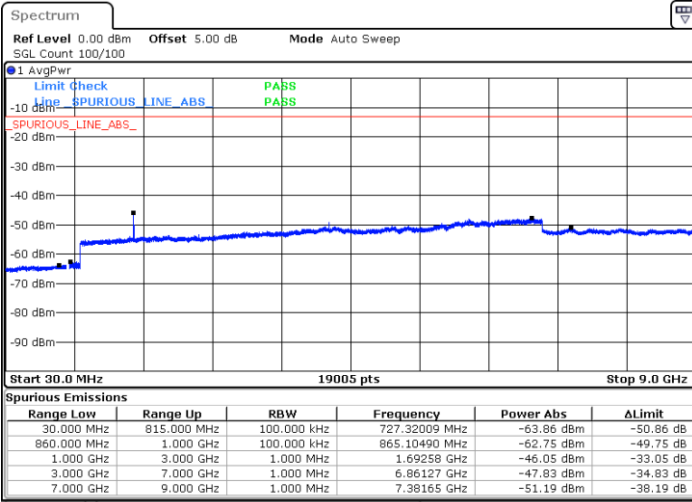

Middle Channel / 16QAM

Date: 2 JUN 2019 05:19:17

Date: 2 JUN 2019 05:20:11

Highest Channel / QPSK

Highest Channel / 16QAM

Date: 2 JUN 2019 05:28:16

Date: 2 JUN 2019 05:29:11

LTE Band 5 / 5MHz