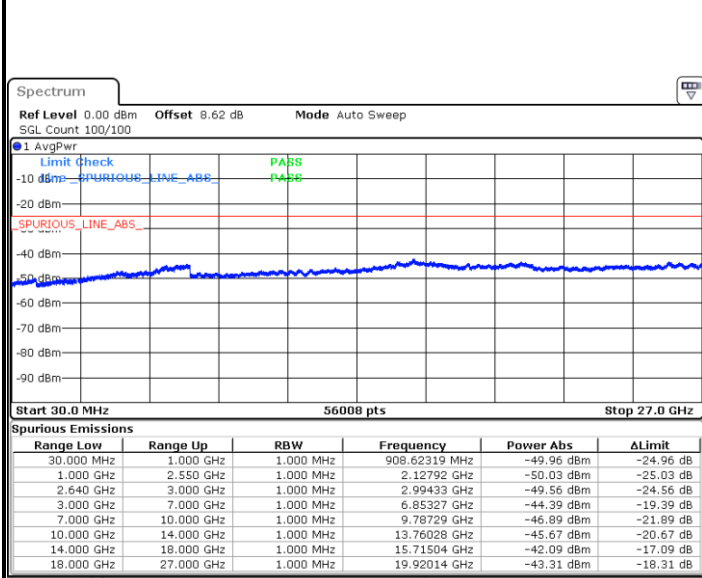

LTE Band7 / 15MHz

Highest Channel / QPSK

Date: 2 JUN 2019 06:24:38

Highest Channel / 16QAM

Date: 2 JUN 2019 06:25:33

LTE Band 7 / 20MHz

Lowest Channel / QPSK

Date: 2 JUN 2019 06:37:34

Lowest Channel / 16QAM

Date: 2 JUN 2019 06:38:28

LTE Band 7 / 20MHz

Middle Channel / QPSK

Middle Channel / 16QAM

Date: 2 JUN 2019 06:40:16

Date: 2 JUN 2019 06:39:22

Highest Channel / QPSK

Highest Channel / 16QAM

Date: 2 JUN 2019 06:41:10

Date: 2 JUN 2019 06:42:04

LTE Band 38 / 5MHz

Lowest Channel / QPSK

Date: 2 JUN 2019 07:55:29

Lowest Channel / 16QAM

Date: 2 JUN 2019 07:57:39

Middle Channel / QPSK

Date: 2 JUN 2019 07:58:34

Middle Channel / 16QAM

Date: 2 JUN 2019 07:59:29

LTE Band 38 / 5MHz

Highest Channel / QPSK

Date: 2 JUN 2019 08:00:24

Highest Channel / 16QAM