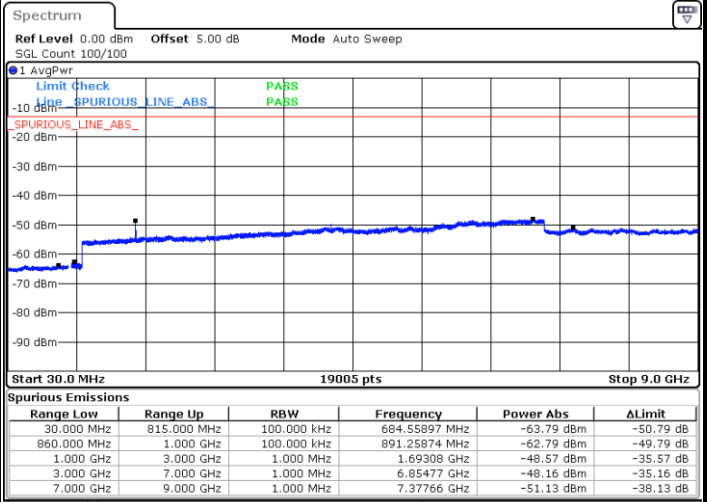

Middle Channel / 16QAM

Date: 2 JUN 2019 05:19:17

Date: 2 JUN 2019 05:20:11

Highest Channel / QPSK

Highest Channel / 16QAM

Date: 2 JUN 2019 05:28:16

Date: 2 JUN 2019 05:29:11

LTE Band 5 / 5MHz