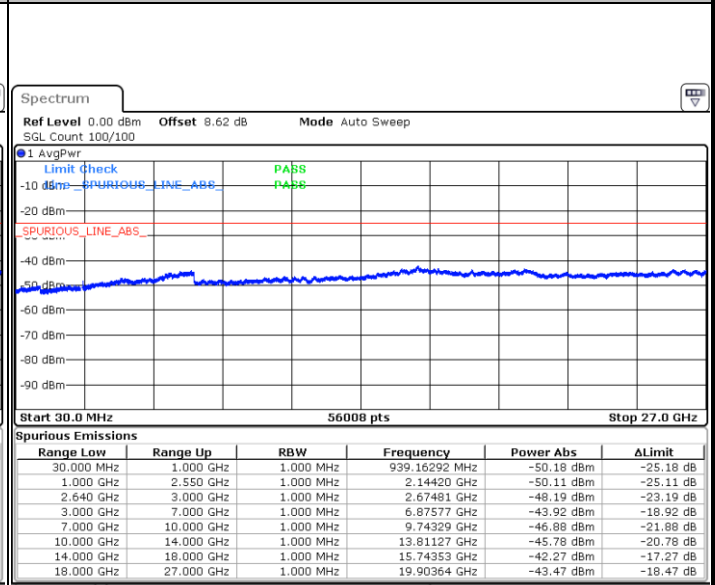

Date: 2 JUN 2019 08:01:19

LTE Band 38 / 10MHz

Lowest Channel / QPSK

Date: 2 JUN 2019 08:02:14

Lowest Channel / 16QAM

Date: 2 JUN 2019 08:03:09

LTE Band 38 / 10MHz

Middle Channel / QPSK

Date: 2 JUN 2019 08:04:04

Middle Channel / 16QAM

Date: 2 JUN 2019 08:04:59

Highest Channel / QPSK

Date: 2 JUN 2019 08:05:54

Highest Channel / 16QAM

Date: 2 JUN 2019 08:06:49