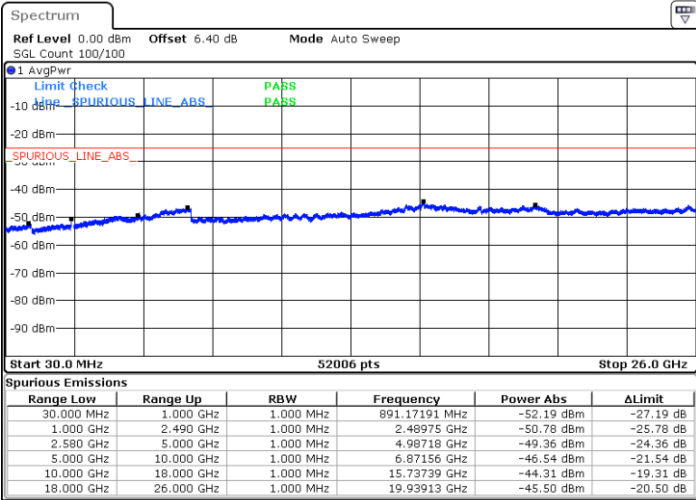

LTE Band7 / 15MHz

Highest Channel / QPSK

Date: 2 JUN 2019 06:24:38

Highest Channel / 16QAM

Date: 2 JUN 2019 06:25:33

LTE Band 7 / 20MHz

Lowest Channel / QPSK

Date: 2 JUN 2019 06:37:34

Lowest Channel / 16QAM

Date: 2 JUN 2019 06:38:28

LTE Band 7 / 20MHz

Middle Channel / QPSK

Middle Channel / 16QAM

Date: 2 JUN 2019 06:40:16

Date: 2 JUN 2019 06:39:22

Highest Channel / QPSK

Highest Channel / 16QAM

Date: 2 JUN 2019 06:41:10

Date: 2 JUN 2019 06:42:04

LTE Band 38 / 5MHz

Lowest Channel / QPSK

Date: 2 JUN 2019 07:55:29

Lowest Channel / 16QAM

Date: 2 JUN 2019 07:57:39