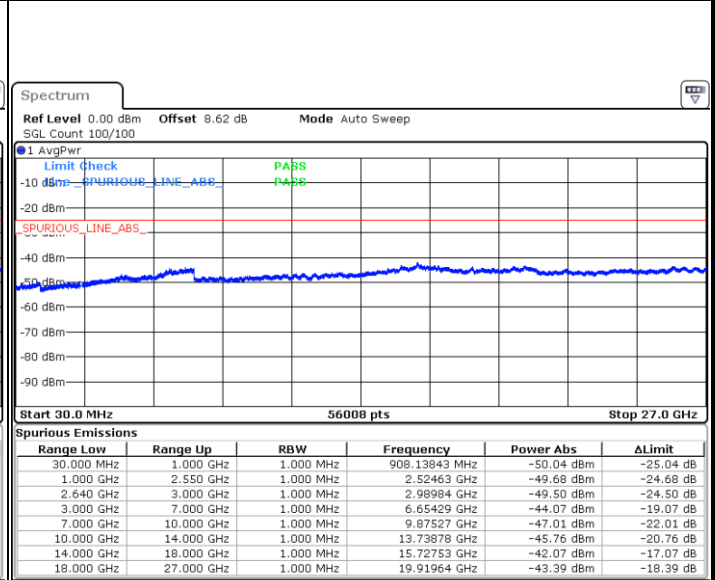

LTE Band7 / 15MHz

Highest Channel / QPSK

Date: 2 JUN 2019 06:24:38

Highest Channel / 16QAM

Date: 2 JUN 2019 06:25:33

LTE Band 7 / 20MHz

Lowest Channel / QPSK

Date: 2 JUN 2019 06:37:34

Lowest Channel / 16QAM

Date: 2 JUN 2019 06:38:28

LTE Band 7 / 20MHz

Middle Channel / QPSK

Middle Channel / 16QAM

Date: 2 JUN 2019 06:40:16

Date: 2 JUN 2019 06:39:22

Highest Channel / QPSK

Highest Channel / 16QAM

Date: 2 JUN 2019 06:41:10

Date: 2 JUN 2019 06:42:04

LTE Band 38 / 5MHz

Lowest Channel / QPSK

Date: 2 JUN 2019 07:55:29

Lowest Channel / 16QAM

Date: 2 JUN 2019 07:57:39

Middle Channel / QPSK

Date: 2 JUN 2019 07:58:34

Middle Channel / 16QAM

Date: 2 JUN 2019 07:59:29

LTE Band 38 / 5MHz

Highest Channel / QPSK

Date: 2 JUN 2019 08:00:24

Highest Channel / 16QAM