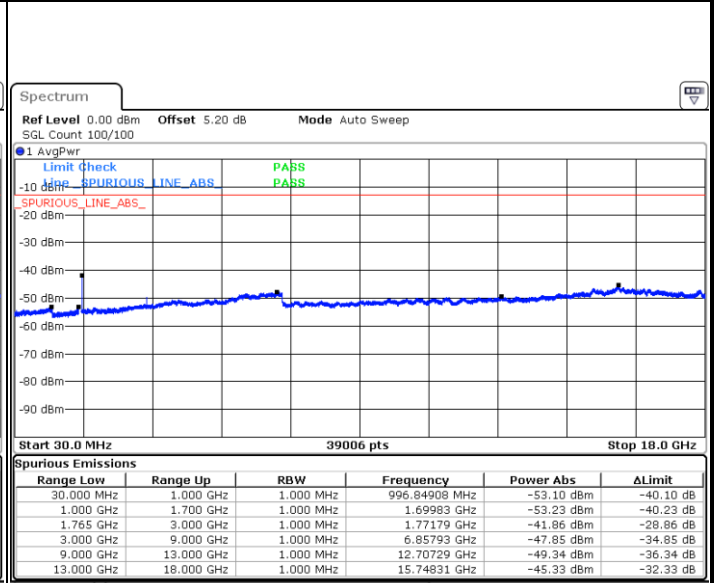

LTE Band 4 / 15MHz

Highest Channel / QPSK

Date: 28 MAY 2019 02:59:21

Highest Channel / 16QAM

Date: 28 MAY 2019 03:00:16

LTE Band 4 / 20MHz

Lowest Channel / QPSK

Date: 28 MAY 2019 03:06:21

Lowest Channel / 16QAM

Date: 28 MAY 2019 03:07:15

LTE Band 4 / 20MHz

Middle Channel / QPSK

Date: 28 MAY 2019 03:08:50

Middle Channel / 16QAM

Date: 28 MAY 2019 03:09:45

Highest Channel / QPSK

Date: 28 MAY 2019 03:15:50

Highest Channel / 16QAM

Date: 28 MAY 2019 03:16:45

LTE Band 5 / 1.4MHz

LTE Band 5 / 1.4MHz

Highest Channel / QPSK

Date: 2 JUN 2019 03:29:16

Highest Channel / 16QAM