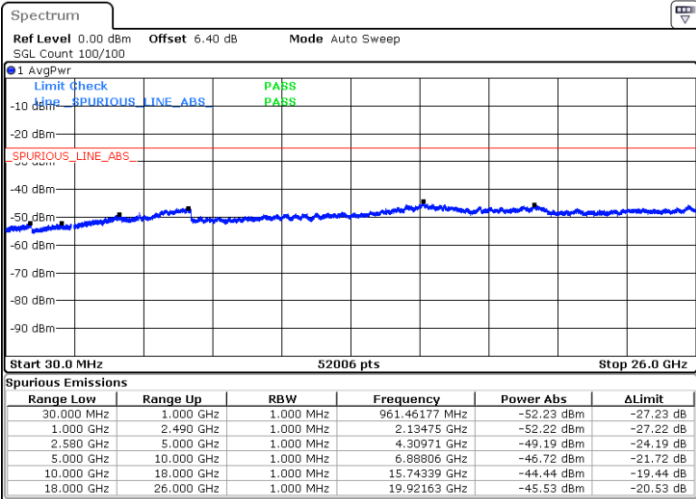

Middle Channel / 16QAM

Date: 2 JUN 2019 06:07:13

Date: 2 JUN 2019 06:06:19

Highest Channel / QPSK

Highest Channel / 16QAM

Date: 2 JUN 2019 06:08:07

Date: 2 JUN 2019 06:09:02

LTE Band 7 / 15MHz

Lowest Channel / QPSK

Lowest Channel / 16QAM

Date: 2 JUN 2019 06:21:03

Date: 2 JUN 2019 06:21:56

Middle Channel / QPSK

Middle Channel / 16QAM

Date: 2 JUN 2019 06:23:44

Date: 2 JUN 2019 06:22:50

LTE Band7 / 15MHz

Highest Channel / QPSK

Date: 2 JUN 2019 06:24:38

Highest Channel / 16QAM

Date: 2 JUN 2019 06:25:33

LTE Band 7 / 20MHz

Lowest Channel / QPSK

Date: 2 JUN 2019 06:37:34

Lowest Channel / 16QAM

Date: 2 JUN 2019 06:38:28

LTE Band 7 / 20MHz

Middle Channel / QPSK

Middle Channel / 16QAM

Date: 2 JUN 2019 06:40:16

Date: 2 JUN 2019 06:39:22

Highest Channel / QPSK