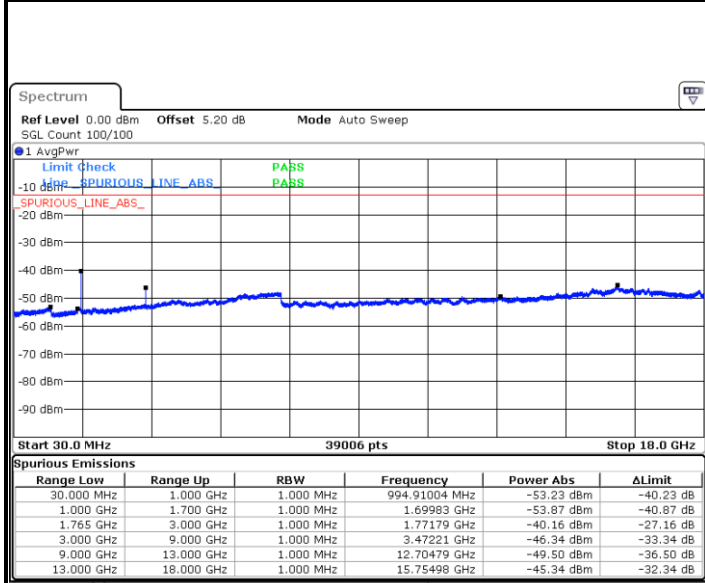

LTE Band 4 / 15MHz

Highest Channel / QPSK

Date: 28 MAY 2019 02:59:21

Highest Channel / 16QAM

Date: 28 MAY 2019 03:00:16

LTE Band 4 / 20MHz

Lowest Channel / QPSK

Date: 28 MAY 2019 03:06:21

Lowest Channel / 16QAM

Date: 28 MAY 2019 03:07:15

LTE Band 4 / 20MHz

Middle Channel / QPSK

Date: 28 MAY 2019 03:08:50

Middle Channel / 16QAM

Date: 28 MAY 2019 03:09:45

Highest Channel / QPSK

Date: 28 MAY 2019 03:15:50

Highest Channel / 16QAM

Date: 28 MAY 2019 03:16:45

LTE Band 5 / 1.4MHz

LTE Band 5 / 1.4MHz

Highest Channel / QPSK

Date: 2 JUN 2019 03:29:16

Highest Channel / 16QAM