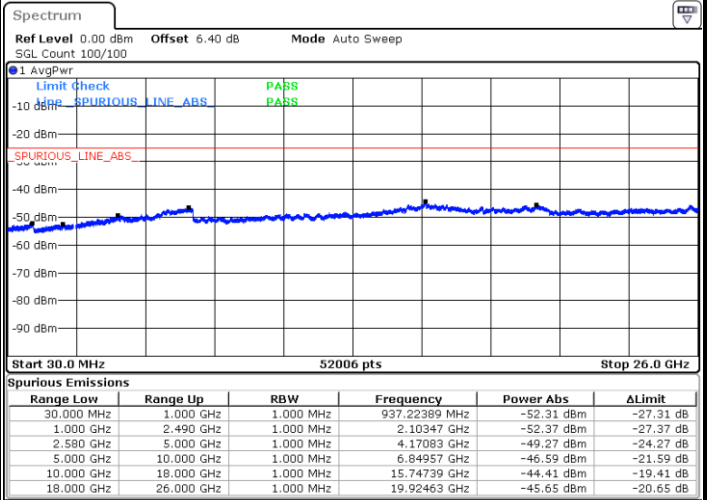

Middle Channel / QPSK

Middle Channel / 16QAM

Date: 2 JUN 2019 05:50:44

Date: 2 JUN 2019 05:49:50

LTE Band 7 / 5MHz

Highest Channel / QPSK

Date: 2 JUN 2019 05:51:38

Highest Channel / 16QAM

Date: 2 JUN 2019 05:52:32

LTE Band 7 / 10MHz

Lowest Channel / QPSK

Date: 2 JUN 2019 06:04:31

Lowest Channel / 16QAM

Date: 2 JUN 2019 06:05:25

LTE Band 7 / 10MHz

Middle Channel / QPSK

Middle Channel / 16QAM

Date: 2 JUN 2019 06:07:13

Date: 2 JUN 2019 06:06:19

Highest Channel / QPSK

Highest Channel / 16QAM

Date: 2 JUN 2019 06:08:07

Date: 2 JUN 2019 06:09:02

LTE Band 7 / 15MHz