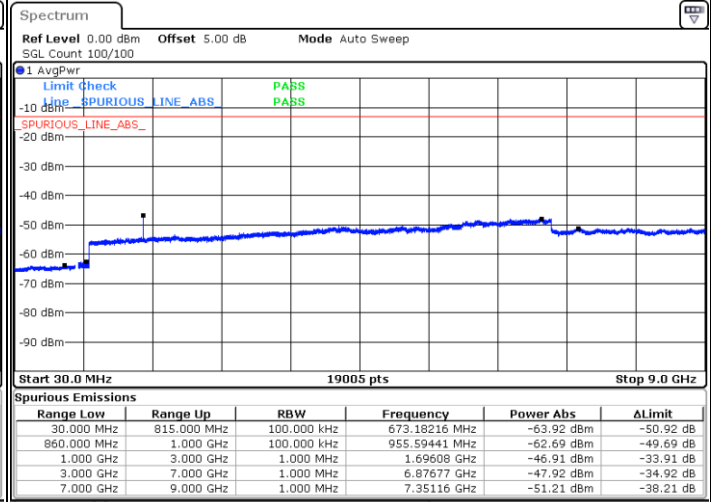

Lowest Channel / 16QAM

Date: 28 MAY 2019 03:07:15

LTE Band 4 / 20MHz

Middle Channel / QPSK

Date: 28 MAY 2019 03:08:50

Middle Channel / 16QAM

Date: 28 MAY 2019 03:09:45

Highest Channel / QPSK

Date: 28 MAY 2019 03:15:50

Highest Channel / 16QAM

Date: 28 MAY 2019 03:16:45

LTE Band 5 / 1.4MHz

LTE Band 5 / 1.4MHz

Highest Channel / QPSK

Date: 2 JUN 2019 03:29:16

Highest Channel / 16QAM

Date: 2 JUN 2019 03:30:11

LTE Band 5 / 3MHz

Lowest Channel / QPSK

Date: 2 JUN 2019 05:16:47

Lowest Channel / 16QAM

Date: 2 JUN 2019 05:17:42

LTE Band 5 / 3MHz

Middle Channel / QPSK

Middle Channel / 16QAM

Date: 2 JUN 2019 05:19:17

Date: 2 JUN 2019 05:20:11

Highest Channel / QPSK

Highest Channel / 16QAM

Date: 2 JUN 2019 05:28:16

Date: 2 JUN 2019 05:29:11

LTE Band 5 / 5MHz