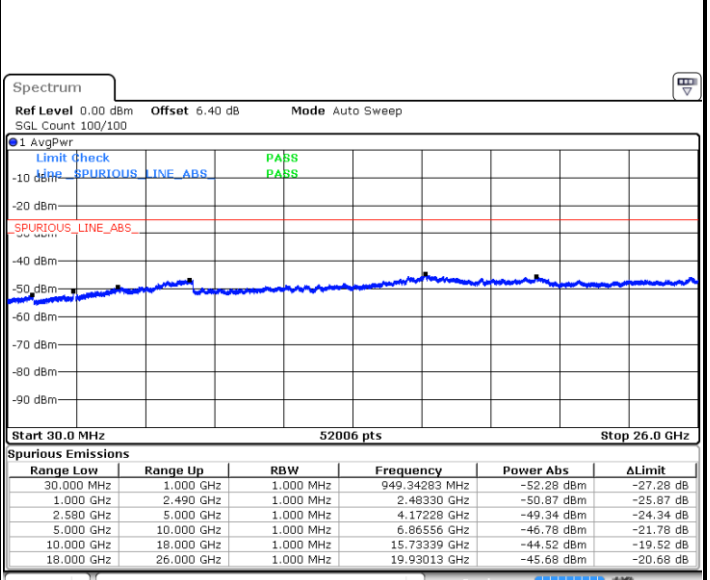

Middle Channel / QPSK

Middle Channel / 16QAM

Date: 2 JUN 2019 05:50:44

Date: 2 JUN 2019 05:49:50

LTE Band 7 / 5MHz

Highest Channel / QPSK

Date: 2 JUN 2019 05:51:38

Highest Channel / 16QAM

Date: 2 JUN 2019 05:52:32

LTE Band 7 / 10MHz

Lowest Channel / QPSK

Date: 2 JUN 2019 06:04:31

Lowest Channel / 16QAM

Date: 2 JUN 2019 06:05:25

LTE Band 7 / 10MHz

Middle Channel / QPSK

Middle Channel / 16QAM

Date: 2 JUN 2019 06:07:13

Date: 2 JUN 2019 06:06:19

Highest Channel / QPSK

Highest Channel / 16QAM

Date: 2 JUN 2019 06:08:07

Date: 2 JUN 2019 06:09:02

LTE Band 7 / 15MHz