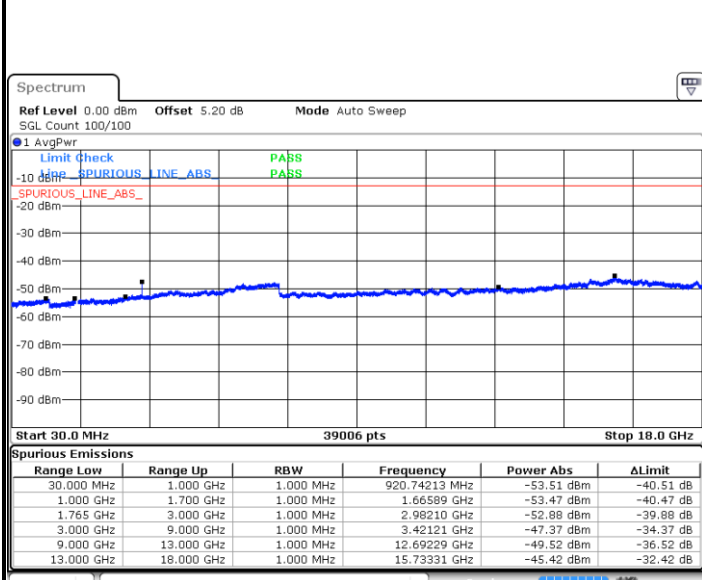

Highest Channel / 16QAM

Date: 28 MAY 2019 02:09:54

Date: 28 MAY 2019 02:10:49

LTE Band 4 / 5MHz

Lowest Channel / QPSK

Date: 28 MAY 2019 02:16:54

Lowest Channel / 16QAM

Date: 28 MAY 2019 02:17:49

Middle Channel / QPSK

Date: 28 MAY 2019 02:19:23

Middle Channel / 16QAM

Date: 28 MAY 2019 02:20:18

LTE Band 4 / 5MHz

Highest Channel / QPSK

Date: 28 MAY 2019 02:26:23

Highest Channel / 16QAM

Date: 28 MAY 2019 02:27:18

LTE Band 4 / 10MHz

Lowest Channel / QPSK

Date: 28 MAY 2019 02:33:22

Lowest Channel / 16QAM

Date: 28 MAY 2019 02:34:17

LTE Band 4 / 10MHz

Middle Channel / QPSK

Middle Channel / 16QAM

Date: 28 MAY 2019 02:35:52

Date: 28 MAY 2019 02:36:47

Highest Channel / QPSK

Highest Channel / 16QAM

Date: 28 MAY 2019 02:42:52

Date: 28 MAY 2019 02:43:46

LTE Band 4 / 15MHz