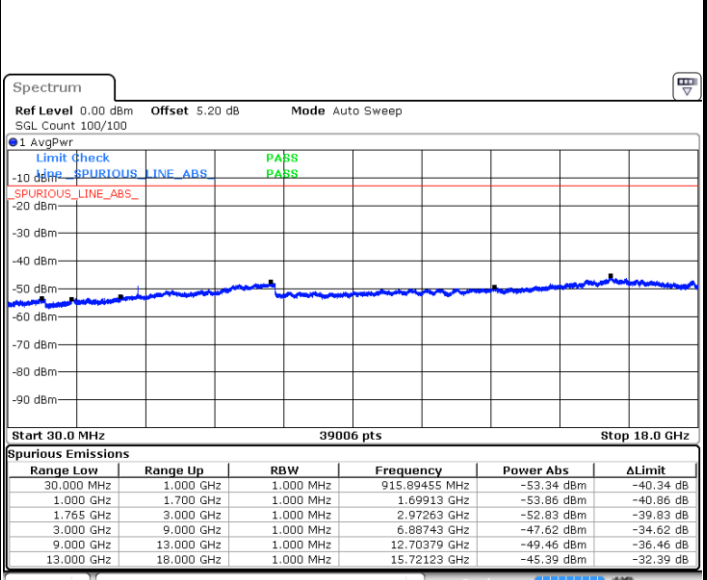

LTE Band 4 / 1.4MHz

Highest Channel / QPSK

Date: 28 MAY 2019 01:53:25

Highest Channel / 16QAM

Date: 28 MAY 2019 01:54:20

LTE Band 4 / 3MHz

Lowest Channel / QPSK

Date: 28 MAY 2019 02:00:25

Lowest Channel / 16QAM

Date: 28 MAY 2019 02:01:20

LTE Band 4 / 3MHz

Middle Channel / QPSK

Middle Channel / 16QAM

Date: 28 MAY 2019 02:02:55

Date: 28 MAY 2019 02:03:50

Highest Channel / QPSK

Highest Channel / 16QAM

Date: 28 MAY 2019 02:09:54

Date: 28 MAY 2019 02:10:49

LTE Band 4 / 5MHz

Lowest Channel / QPSK

Date: 28 MAY 2019 02:16:54

Lowest Channel / 16QAM

Date: 28 MAY 2019 02:17:49