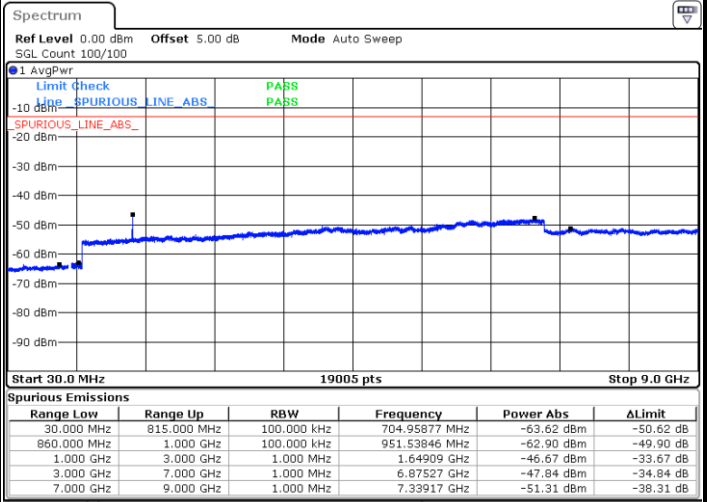

LTE Band 5 / 5MHz

Lowest Channel / QPSK

Lowest Channel / 16QAM

Date: 2 JUN 2019 05:30:58

Date: 2 JUN 2019 05:30:26