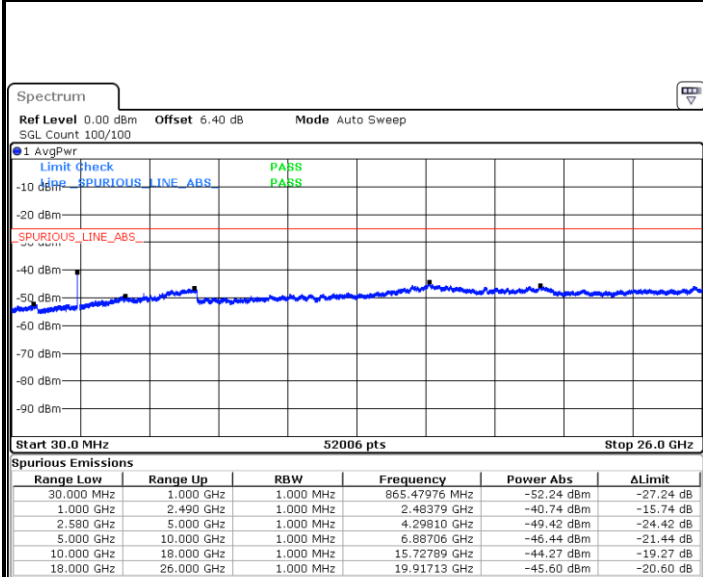

Lowest Channel / QPSK

Lowest Channel / 16QAM

Date: 2 JUN 2019 06:21:03

Date: 2 JUN 2019 06:21:56

Middle Channel / QPSK

Middle Channel / 16QAM

Date: 2 JUN 2019 06:23:44

Date: 2 JUN 2019 06:22:50

LTE Band7 / 15MHz

Highest Channel / QPSK

Date: 2 JUN 2019 06:24:38

Highest Channel / 16QAM

Date: 2 JUN 2019 06:25:33

LTE Band 7 / 20MHz

Lowest Channel / QPSK

Date: 2 JUN 2019 06:37:34

Lowest Channel / 16QAM

Date: 2 JUN 2019 06:38:28

LTE Band 7 / 20MHz

Middle Channel / QPSK

Middle Channel / 16QAM

Date: 2 JUN 2019 06:40:16

Date: 2 JUN 2019 06:39:22

Highest Channel / QPSK

Highest Channel / 16QAM

Date: 2 JUN 2019 06:41:10

Date: 2 JUN 2019 06:42:04

LTE Band 38 / 5MHz

Lowest Channel / QPSK

Date: 2 JUN 2019 07:55:29

Lowest Channel / 16QAM

Date: 2 JUN 2019 07:57:39