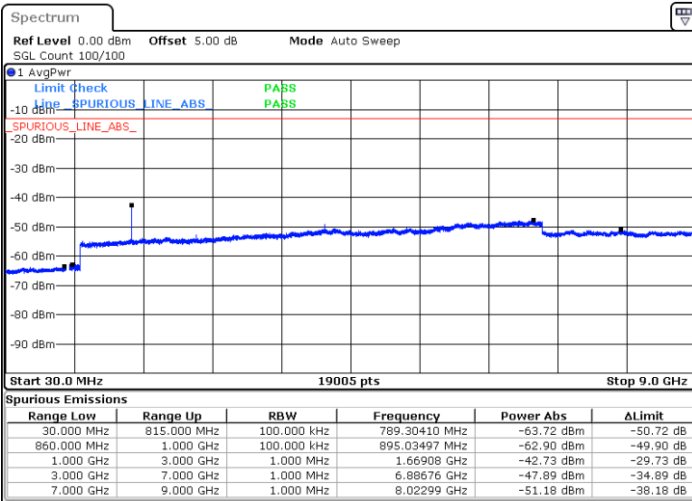

Middle Channel / 16QAM

Date: 2 JUN 2019 05:19:17

Date: 2 JUN 2019 05:20:11

Highest Channel / QPSK

Highest Channel / 16QAM

Date: 2 JUN 2019 05:28:16

Date: 2 JUN 2019 05:29:11

LTE Band 5 / 5MHz

Lowest Channel / QPSK

Lowest Channel / 16QAM

Date: 2 JUN 2019 05:30:58

Date: 2 JUN 2019 05:30:26

Middle Channel / QPSK

Middle Channel / 16QAM

Date: 2 JUN 2019 03:33:20

Date: 2 JUN 2019 03:34:15

LTE Band 5 / 5MHz

Highest Channel / QPSK

Date: 2 JUN 2019 03:42:20

Highest Channel / 16QAM

Date: 2 JUN 2019 03:43:14

LTE Band 5 / 10MHz

Lowest Channel / QPSK

Date: 2 JUN 2019 03:51:19