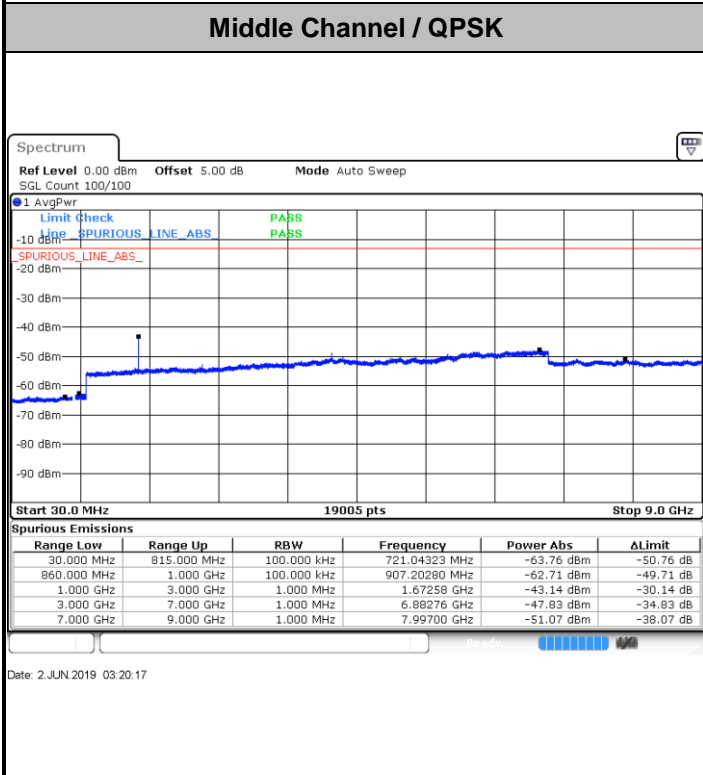

LTE Band 4 / 15MHz

Highest Channel / QPSK

Date: 28 MAY 2019 02:59:21

Highest Channel / 16QAM

Date: 28 MAY 2019 03:00:16

LTE Band 4 / 20MHz

Lowest Channel / QPSK

Date: 28 MAY 2019 03:06:21

Lowest Channel / 16QAM

Date: 28 MAY 2019 03:07:15

LTE Band 4 / 20MHz

Middle Channel / QPSK

Date: 28 MAY 2019 03:08:50

Middle Channel / 16QAM

Date: 28 MAY 2019 03:09:45

Highest Channel / QPSK

Date: 28 MAY 2019 03:15:50

Highest Channel / 16QAM

Date: 28 MAY 2019 03:16:45

LTE Band 5 / 1.4MHz

LTE Band 5 / 1.4MHz

Highest Channel / QPSK

Date: 2 JUN 2019 03:29:16

Highest Channel / 16QAM