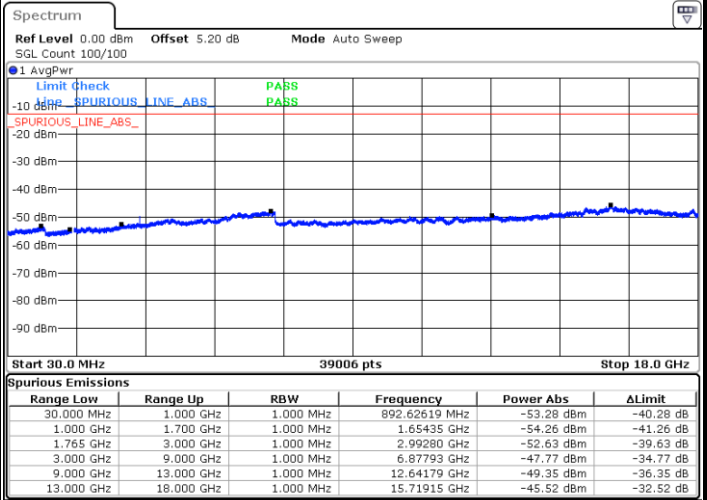

Date: 28 MAY 2019 02:27:18

LTE Band 4 / 10MHz

Lowest Channel / QPSK

Date: 28 MAY 2019 02:33:22

Lowest Channel / 16QAM

Date: 28 MAY 2019 02:34:17

LTE Band 4 / 10MHz

Middle Channel / QPSK

Middle Channel / 16QAM

Date: 28 MAY 2019 02:35:52

Date: 28 MAY 2019 02:36:47

Highest Channel / QPSK

Highest Channel / 16QAM

Date: 28 MAY 2019 02:42:52

Date: 28 MAY 2019 02:43:46

LTE Band 4 / 15MHz