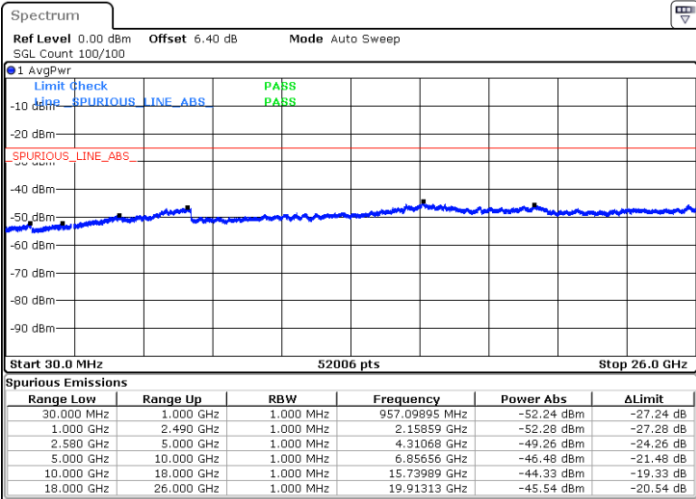

Date: 2 JUN 2019 05:52:32

LTE Band 7 / 10MHz

Lowest Channel / QPSK

Date: 2 JUN 2019 06:04:31

Lowest Channel / 16QAM

Date: 2 JUN 2019 06:05:25

LTE Band 7 / 10MHz

Middle Channel / QPSK

Middle Channel / 16QAM

Date: 2 JUN 2019 06:07:13

Date: 2 JUN 2019 06:06:19

Highest Channel / QPSK

Highest Channel / 16QAM

Date: 2 JUN 2019 06:08:07

Date: 2 JUN 2019 06:09:02

LTE Band 7 / 15MHz

Lowest Channel / QPSK

Lowest Channel / 16QAM

Date: 2 JUN 2019 06:21:03

Date: 2 JUN 2019 06:21:56

Middle Channel / QPSK

Middle Channel / 16QAM

Date: 2 JUN 2019 06:23:44

Date: 2 JUN 2019 06:22:50

LTE Band7 / 15MHz

Highest Channel / QPSK

Date: 2 JUN 2019 06:24:38

Highest Channel / 16QAM

Date: 2 JUN 2019 06:25:33

LTE Band 7 / 20MHz

Lowest Channel / QPSK

Date: 2 JUN 2019 06:37:34