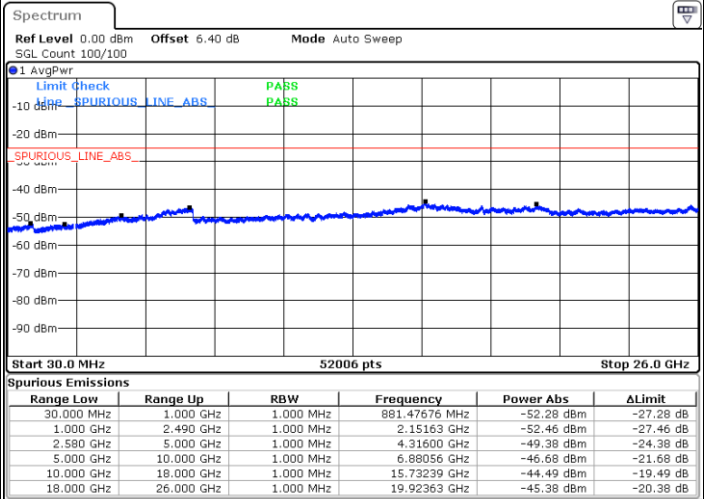

Middle Channel / 16QAM

Date: 2 JUN 2019 06:07:13

Date: 2 JUN 2019 06:06:19

Highest Channel / QPSK

Highest Channel / 16QAM

Date: 2 JUN 2019 06:08:07

Date: 2 JUN 2019 06:09:02

LTE Band 7 / 15MHz

Lowest Channel / QPSK

Lowest Channel / 16QAM

Date: 2 JUN 2019 06:21:03

Date: 2 JUN 2019 06:21:56

Middle Channel / QPSK

Middle Channel / 16QAM

Date: 2 JUN 2019 06:23:44

Date: 2 JUN 2019 06:22:50

LTE Band7 / 15MHz

Highest Channel / QPSK

Date: 2 JUN 2019 06:24:38

Highest Channel / 16QAM

Date: 2 JUN 2019 06:25:33

LTE Band 7 / 20MHz

Lowest Channel / QPSK

Date: 2 JUN 2019 06:37:34