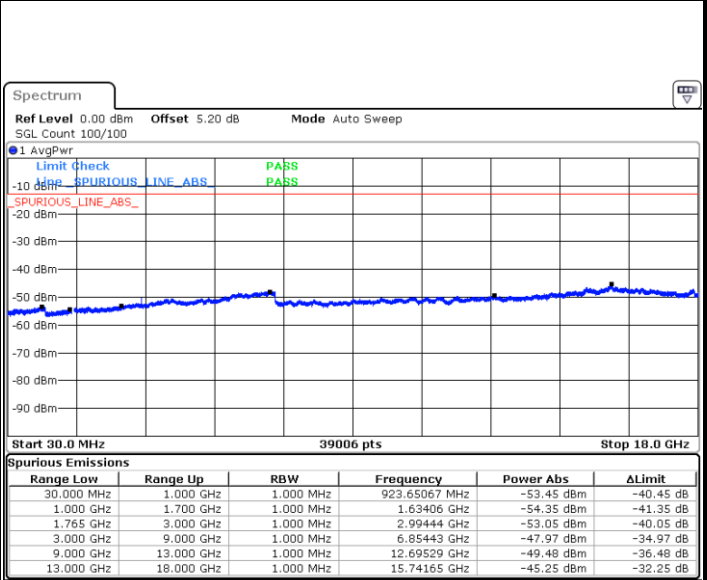

Highest Channel / 16QAM

Date: 28 MAY 2019 02:09:54

Date: 28 MAY 2019 02:10:49

LTE Band 4 / 5MHz

Lowest Channel / QPSK

Date: 28 MAY 2019 02:16:54

Lowest Channel / 16QAM

Date: 28 MAY 2019 02:17:49

Middle Channel / QPSK

Date: 28 MAY 2019 02:19:23

Middle Channel / 16QAM

Date: 28 MAY 2019 02:20:18

LTE Band 4 / 5MHz

Highest Channel / QPSK

Date: 28 MAY 2019 02:26:23

Highest Channel / 16QAM

Date: 28 MAY 2019 02:27:18

LTE Band 4 / 10MHz

Lowest Channel / QPSK

Date: 28 MAY 2019 02:33:22

Lowest Channel / 16QAM

Date: 28 MAY 2019 02:34:17

LTE Band 4 / 10MHz

Middle Channel / QPSK

Middle Channel / 16QAM

Date: 28 MAY 2019 02:35:52

Date: 28 MAY 2019 02:36:47

Highest Channel / QPSK

Highest Channel / 16QAM

Date: 28 MAY 2019 02:42:52

Date: 28 MAY 2019 02:43:46

LTE Band 4 / 15MHz