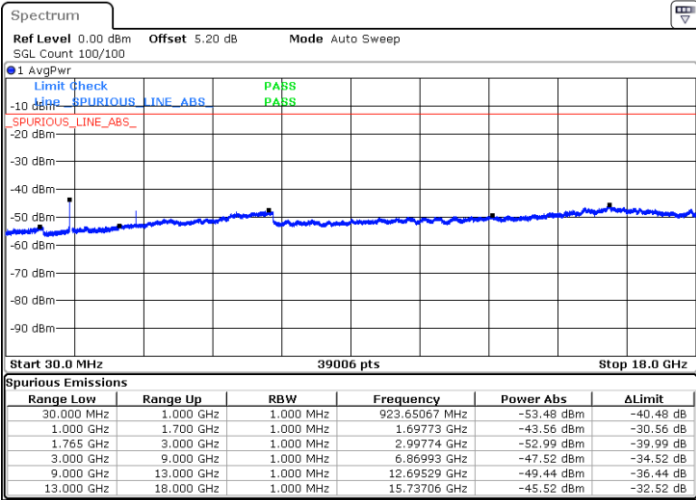

LTE Band 4 / 15MHz

Lowest Channel / QPSK

Lowest Channel / 16QAM

Date: 28 MAY 2019 02:49:52