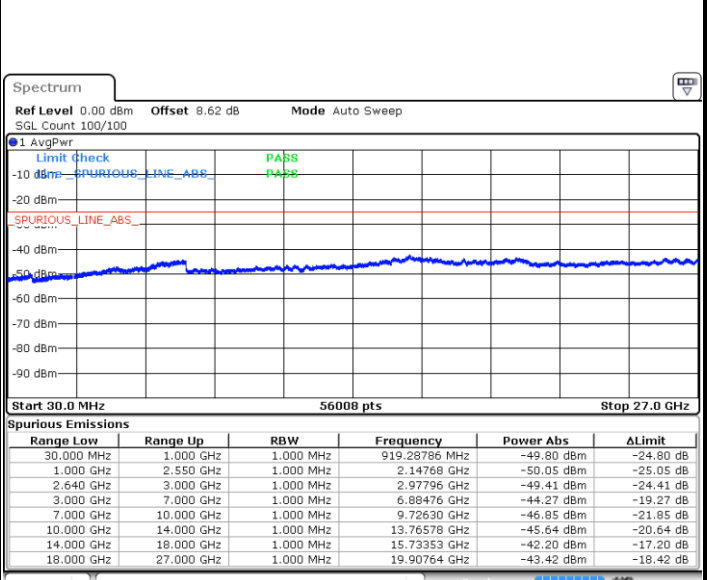

Highest Channel / 16QAM

Date: 2 JUN 2019 06:41:10

Date: 2 JUN 2019 06:42:04

LTE Band 38 / 5MHz

Lowest Channel / QPSK

Date: 2 JUN 2019 07:55:29

Lowest Channel / 16QAM

Date: 2 JUN 2019 07:57:39

Middle Channel / QPSK

Date: 2 JUN 2019 07:58:34

Middle Channel / 16QAM

Date: 2 JUN 2019 07:59:29

LTE Band 38 / 5MHz

Highest Channel / QPSK

Date: 2 JUN 2019 08:00:24

Highest Channel / 16QAM

Date: 2 JUN 2019 08:01:19

LTE Band 38 / 10MHz

Lowest Channel / QPSK

Date: 2 JUN 2019 08:02:14

Lowest Channel / 16QAM

Date: 2 JUN 2019 08:03:09

LTE Band 38 / 10MHz

Middle Channel / QPSK

Date: 2 JUN 2019 08:04:04

Middle Channel / 16QAM

Date: 2 JUN 2019 08:04:59

Highest Channel / QPSK

Date: 2 JUN 2019 08:05:54

Highest Channel / 16QAM

Date: 2 JUN 2019 08:06:49