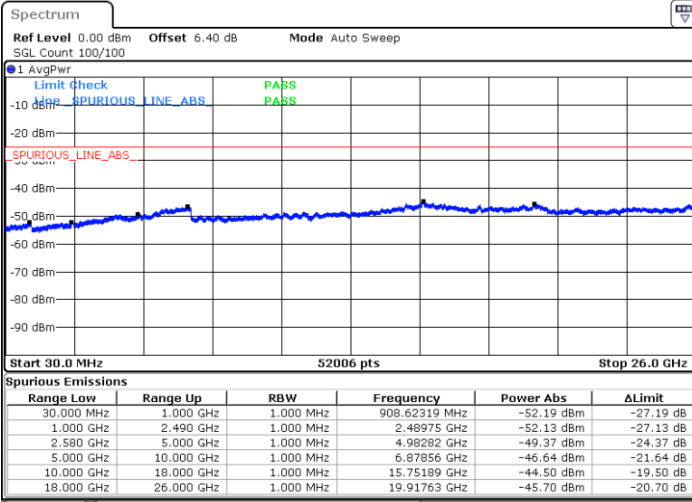

Lowest Channel / 16QAM

Date: 2 JUN 2019 03:52:14

LTE Band 5 / 10MHz

Middle Channel / QPSK

Date: 2 JUN 2019 03:53:49

Middle Channel / 16QAM

Date: 2 JUN 2019 03:54:43

Highest Channel / QPSK

Date: 2 JUN 2019 04:02:48

Highest Channel / 16QAM

Date: 2 JUN 2019 05:04:14

LTE Band 7 / 5MHz

Lowest Channel / QPSK

Lowest Channel / 16QAM

Date: 2 JUN 2019 05:44:49

Date: 2 JUN 2019 05:48:56

Middle Channel / QPSK

Middle Channel / 16QAM

Date: 2 JUN 2019 05:50:44

Date: 2 JUN 2019 05:49:50

LTE Band 7 / 5MHz

Highest Channel / QPSK

Date: 2 JUN 2019 05:51:38

Highest Channel / 16QAM