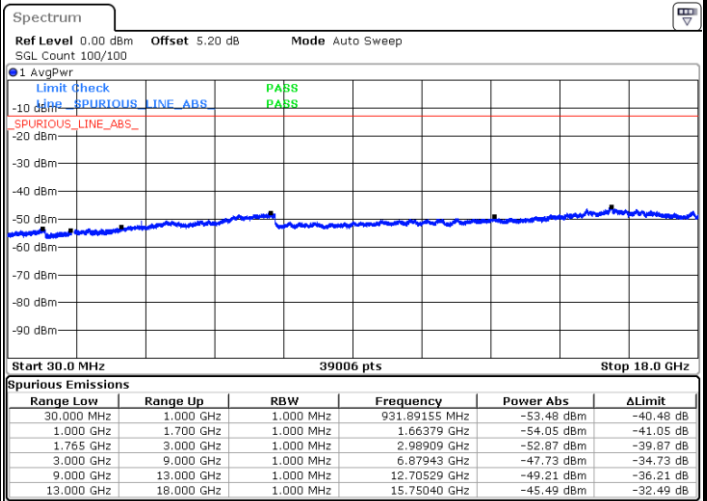

LTE Band 4 / 1.4MHz

Highest Channel / QPSK

Date: 28 MAY 2019 01:53:25

Highest Channel / 16QAM

Date: 28 MAY 2019 01:54:20

LTE Band 4 / 3MHz

Lowest Channel / QPSK

Date: 28 MAY 2019 02:00:25

Lowest Channel / 16QAM

Date: 28 MAY 2019 02:01:20

LTE Band 4 / 3MHz

Middle Channel / QPSK

Middle Channel / 16QAM

Date: 28 MAY 2019 02:02:55

Date: 28 MAY 2019 02:03:50

Highest Channel / QPSK

Highest Channel / 16QAM

Date: 28 MAY 2019 02:09:54

Date: 28 MAY 2019 02:10:49

LTE Band 4 / 5MHz

Lowest Channel / QPSK

Date: 28 MAY 2019 02:16:54

Lowest Channel / 16QAM

Date: 28 MAY 2019 02:17:49