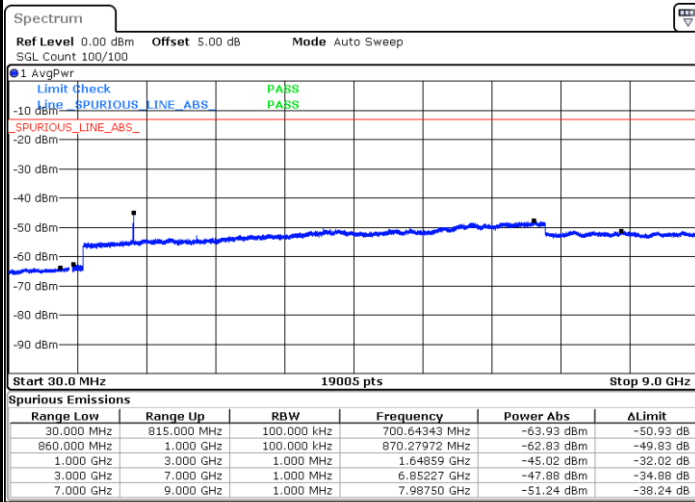

Date: 28 MAY 2019 03:15:50

Highest Channel / 16QAM

Date: 28 MAY 2019 03:16:45

LTE Band 5 / 1.4MHz

LTE Band 5 / 1.4MHz

Highest Channel / QPSK

Date: 2 JUN 2019 03:29:16

Highest Channel / 16QAM

Date: 2 JUN 2019 03:30:11

LTE Band 5 / 3MHz

Lowest Channel / QPSK

Date: 2 JUN 2019 05:16:47

Lowest Channel / 16QAM

Date: 2 JUN 2019 05:17:42

LTE Band 5 / 3MHz

Middle Channel / QPSK