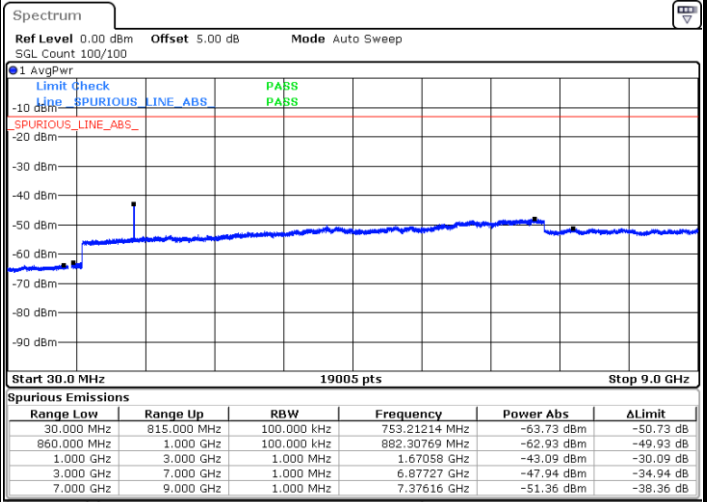

Date: 28 MAY 2019 03:15:50

Highest Channel / 16QAM

Date: 28 MAY 2019 03:16:45

LTE Band 5 / 1.4MHz

LTE Band 5 / 1.4MHz

Highest Channel / QPSK

Date: 2 JUN 2019 03:29:16

Highest Channel / 16QAM

Date: 2 JUN 2019 03:30:11

LTE Band 5 / 3MHz

Lowest Channel / QPSK

Date: 2 JUN 2019 05:16:47

Lowest Channel / 16QAM

Date: 2 JUN 2019 05:17:42

LTE Band 5 / 3MHz

Middle Channel / QPSK

Middle Channel / 16QAM

Date: 2 JUN 2019 05:19:17

Date: 2 JUN 2019 05:20:11

Highest Channel / QPSK

Highest Channel / 16QAM

Date: 2 JUN 2019 05:28:16

Date: 2 JUN 2019 05:29:11

LTE Band 5 / 5MHz