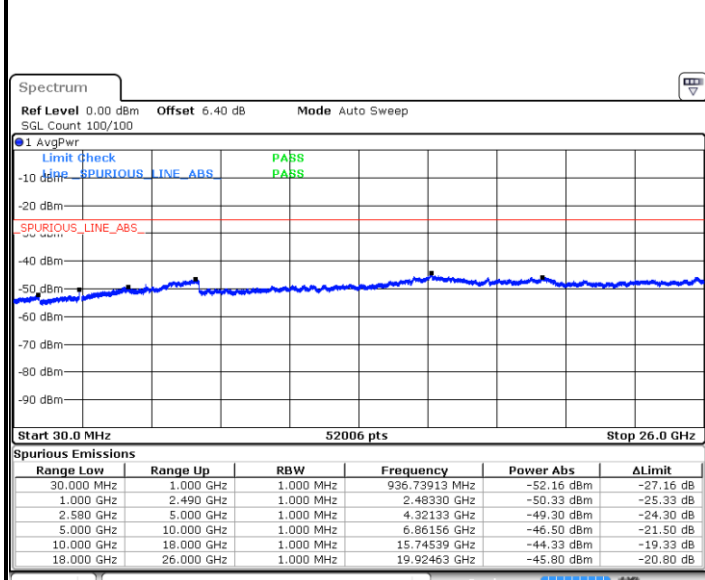

Date: 2 JUN 2019 04:02:48

Highest Channel / 16QAM

Date: 2 JUN 2019 05:04:14

LTE Band 7 / 5MHz

Lowest Channel / QPSK

Lowest Channel / 16QAM

Date: 2 JUN 2019 05:44:49

Date: 2 JUN 2019 05:48:56

Middle Channel / QPSK

Middle Channel / 16QAM

Date: 2 JUN 2019 05:50:44

Date: 2 JUN 2019 05:49:50

LTE Band 7 / 5MHz

Highest Channel / QPSK

Date: 2 JUN 2019 05:51:38

Highest Channel / 16QAM

Date: 2 JUN 2019 05:52:32

LTE Band 7 / 10MHz

Lowest Channel / QPSK

Date: 2 JUN 2019 06:04:31

Lowest Channel / 16QAM

Date: 2 JUN 2019 06:05:25

LTE Band 7 / 10MHz

Middle Channel / QPSK