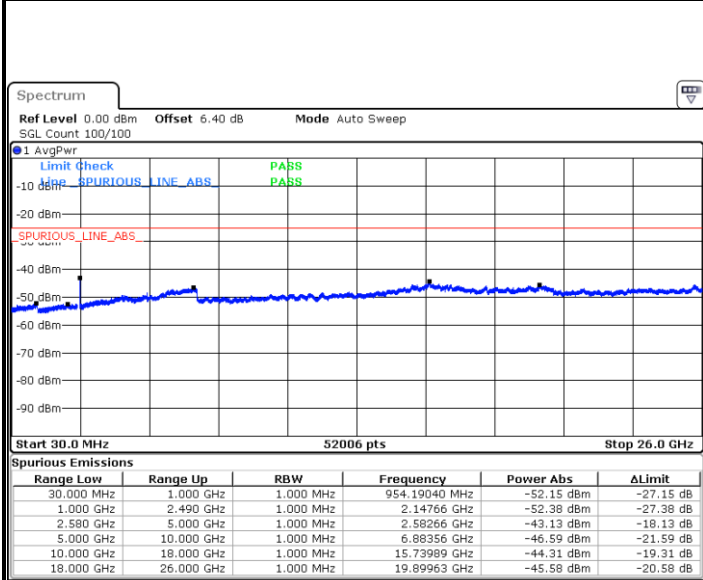

Middle Channel / 16QAM

Date: 2 JUN 2019 06:07:13

Date: 2 JUN 2019 06:06:19

Highest Channel / QPSK

Highest Channel / 16QAM

Date: 2 JUN 2019 06:08:07

Date: 2 JUN 2019 06:09:02

LTE Band 7 / 15MHz

Lowest Channel / QPSK

Lowest Channel / 16QAM

Date: 2 JUN 2019 06:21:03

Date: 2 JUN 2019 06:21:56

Middle Channel / QPSK

Middle Channel / 16QAM

Date: 2 JUN 2019 06:23:44

Date: 2 JUN 2019 06:22:50

LTE Band7 / 15MHz

Highest Channel / QPSK

Date: 2 JUN 2019 06:24:38

Highest Channel / 16QAM

Date: 2 JUN 2019 06:25:33

LTE Band 7 / 20MHz

Lowest Channel / QPSK

Date: 2 JUN 2019 06:37:34