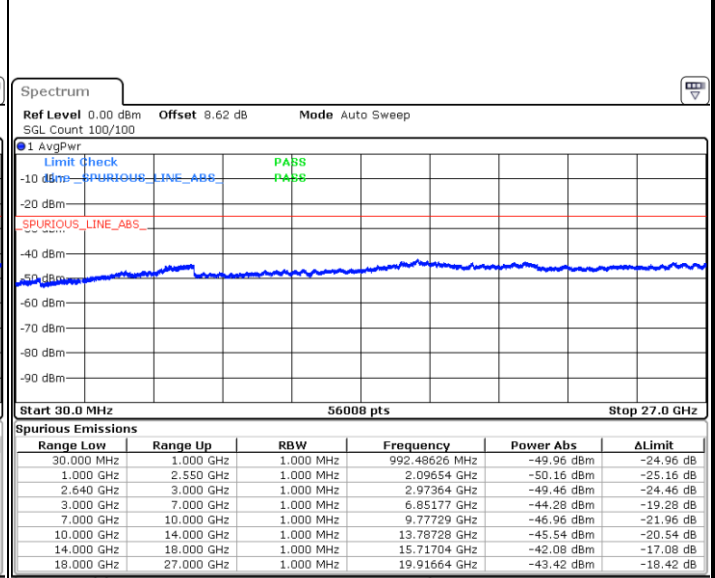

LTE Band7 / 15MHz

Highest Channel / QPSK

Date: 2 JUN 2019 06:24:38

Highest Channel / 16QAM

Date: 2 JUN 2019 06:25:33

LTE Band 7 / 20MHz

Lowest Channel / QPSK

Date: 2 JUN 2019 06:37:34

Lowest Channel / 16QAM

Date: 2 JUN 2019 06:38:28

LTE Band 7 / 20MHz

Middle Channel / QPSK

Middle Channel / 16QAM

Date: 2 JUN 2019 06:40:16

Date: 2 JUN 2019 06:39:22

Highest Channel / QPSK

Highest Channel / 16QAM

Date: 2 JUN 2019 06:41:10

Date: 2 JUN 2019 06:42:04

LTE Band 38 / 5MHz

Lowest Channel / QPSK

Date: 2 JUN 2019 07:55:29

Lowest Channel / 16QAM

Date: 2 JUN 2019 07:57:39

Middle Channel / QPSK

Date: 2 JUN 2019 07:58:34

Middle Channel / 16QAM

Date: 2 JUN 2019 07:59:29

LTE Band 38 / 5MHz

Highest Channel / QPSK

Date: 2 JUN 2019 08:00:24

Highest Channel / 16QAM