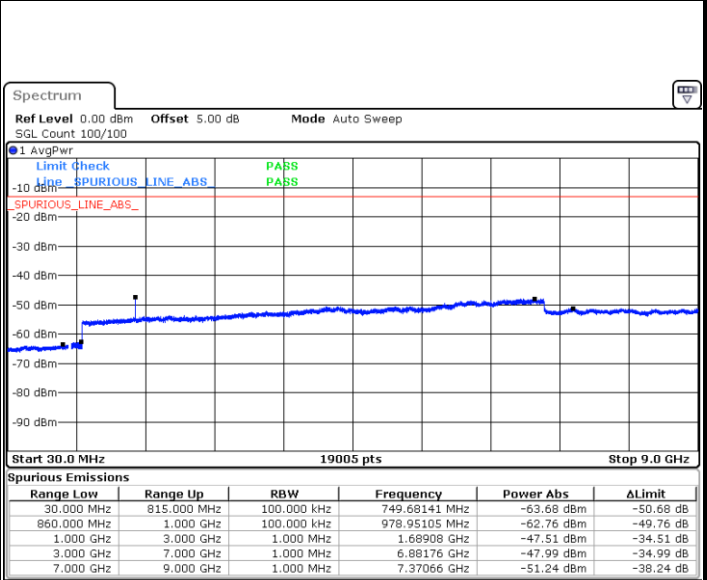

Middle Channel / 16QAM

Date: 2 JUN 2019 05:19:17

Date: 2 JUN 2019 05:20:11

Highest Channel / QPSK

Highest Channel / 16QAM

Date: 2 JUN 2019 05:28:16

Date: 2 JUN 2019 05:29:11

LTE Band 5 / 5MHz

Lowest Channel / QPSK

Lowest Channel / 16QAM

Date: 2 JUN 2019 05:30:58

Date: 2 JUN 2019 05:30:26

Middle Channel / QPSK

Middle Channel / 16QAM

Date: 2 JUN 2019 03:33:20

Date: 2 JUN 2019 03:34:15

LTE Band 5 / 5MHz

Highest Channel / QPSK

Date: 2 JUN 2019 03:42:20

Highest Channel / 16QAM

Date: 2 JUN 2019 03:43:14

LTE Band 5 / 10MHz

Lowest Channel / QPSK

Date: 2 JUN 2019 03:51:19