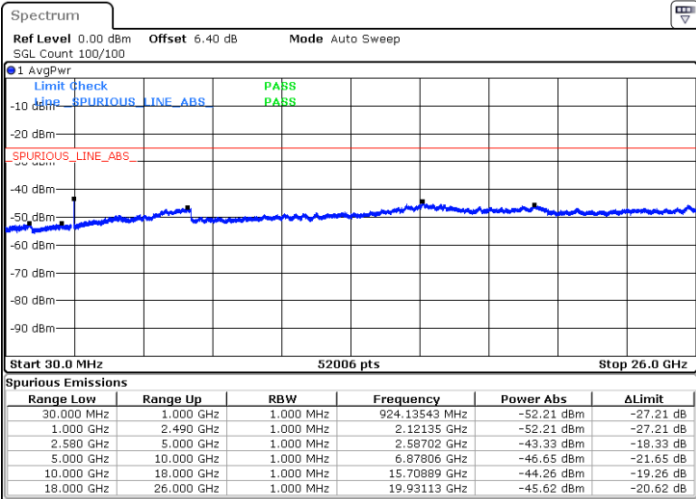

LTE Band7 / 15MHz

Highest Channel / QPSK

Date: 2 JUN 2019 06:24:38

Highest Channel / 16QAM

Date: 2 JUN 2019 06:25:33

LTE Band 7 / 20MHz

Lowest Channel / QPSK

Date: 2 JUN 2019 06:37:34

Lowest Channel / 16QAM

Date: 2 JUN 2019 06:38:28

LTE Band 7 / 20MHz

Middle Channel / QPSK

Middle Channel / 16QAM

Date: 2 JUN 2019 06:40:16

Date: 2 JUN 2019 06:39:22

Highest Channel / QPSK

Highest Channel / 16QAM

Date: 2 JUN 2019 06:41:10

Date: 2 JUN 2019 06:42:04

LTE Band 38 / 5MHz

Lowest Channel / QPSK

Date: 2 JUN 2019 07:55:29

Lowest Channel / 16QAM

Date: 2 JUN 2019 07:57:39