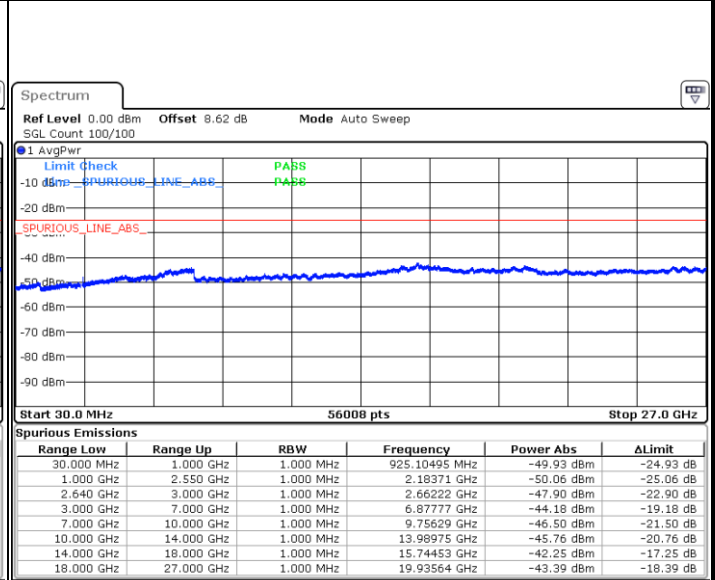

Highest Channel / 16QAM

Date: 2 JUN 2019 06:41:10

Date: 2 JUN 2019 06:42:04

LTE Band 38 / 5MHz

Lowest Channel / QPSK

Date: 2 JUN 2019 07:55:29

Lowest Channel / 16QAM

Date: 2 JUN 2019 07:57:39

Middle Channel / QPSK

Date: 2 JUN 2019 07:58:34

Middle Channel / 16QAM

Date: 2 JUN 2019 07:59:29

LTE Band 38 / 5MHz

Highest Channel / QPSK

Date: 2 JUN 2019 08:00:24

Highest Channel / 16QAM

Date: 2 JUN 2019 08:01:19

LTE Band 38 / 10MHz

Lowest Channel / QPSK

Date: 2 JUN 2019 08:02:14

Lowest Channel / 16QAM

Date: 2 JUN 2019 08:03:09

LTE Band 38 / 10MHz

Middle Channel / QPSK

Date: 2 JUN 2019 08:04:04

Middle Channel / 16QAM

Date: 2 JUN 2019 08:04:59

Highest Channel / QPSK

Date: 2 JUN 2019 08:05:54

Highest Channel / 16QAM

Date: 2 JUN 2019 08:06:49