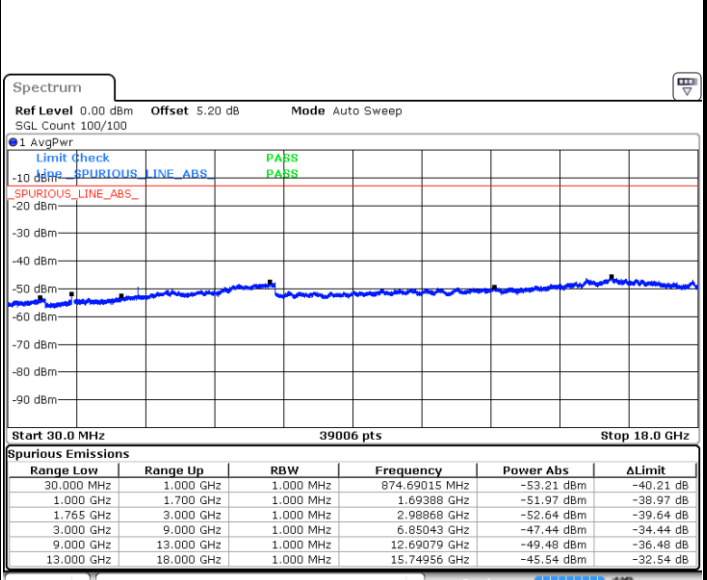

LTE Band 4 / 15MHz

Highest Channel / QPSK

Date: 28 MAY 2019 02:59:21

Highest Channel / 16QAM

Date: 28 MAY 2019 03:00:16

LTE Band 4 / 20MHz

Lowest Channel / QPSK

Date: 28 MAY 2019 03:06:21

Lowest Channel / 16QAM

Date: 28 MAY 2019 03:07:15

LTE Band 4 / 20MHz

Middle Channel / QPSK

Date: 28 MAY 2019 03:08:50

Middle Channel / 16QAM

Date: 28 MAY 2019 03:09:45

Highest Channel / QPSK

Date: 28 MAY 2019 03:15:50

Highest Channel / 16QAM

Date: 28 MAY 2019 03:16:45

LTE Band 5 / 1.4MHz

LTE Band 5 / 1.4MHz

Highest Channel / QPSK

Date: 2 JUN 2019 03:29:16

Highest Channel / 16QAM