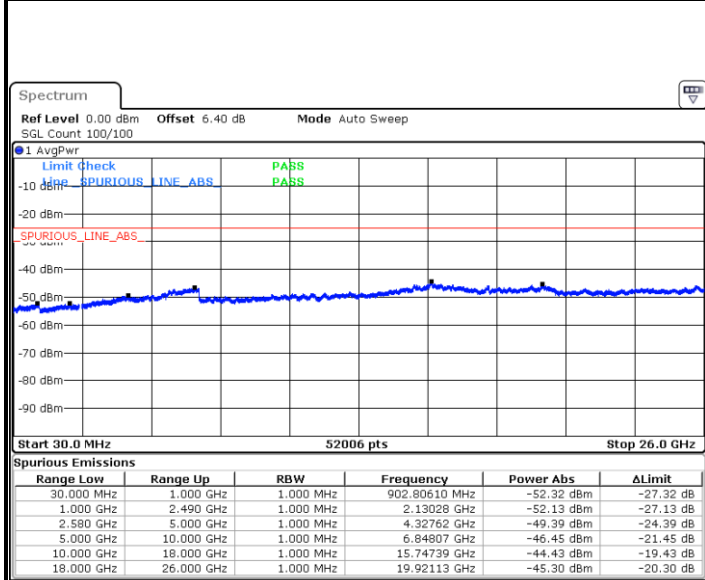

Date: 2 JUN 2019 04:02:48

Highest Channel / 16QAM

Date: 2 JUN 2019 05:04:14

LTE Band 7 / 5MHz

Lowest Channel / QPSK

Lowest Channel / 16QAM

Date: 2 JUN 2019 05:44:49

Date: 2 JUN 2019 05:48:56

Middle Channel / QPSK

Middle Channel / 16QAM

Date: 2 JUN 2019 05:50:44

Date: 2 JUN 2019 05:49:50

LTE Band 7 / 5MHz

Highest Channel / QPSK

Date: 2 JUN 2019 05:51:38

Highest Channel / 16QAM

Date: 2 JUN 2019 05:52:32

LTE Band 7 / 10MHz

Lowest Channel / QPSK

Date: 2 JUN 2019 06:04:31

Lowest Channel / 16QAM

Date: 2 JUN 2019 06:05:25

LTE Band 7 / 10MHz

Middle Channel / QPSK