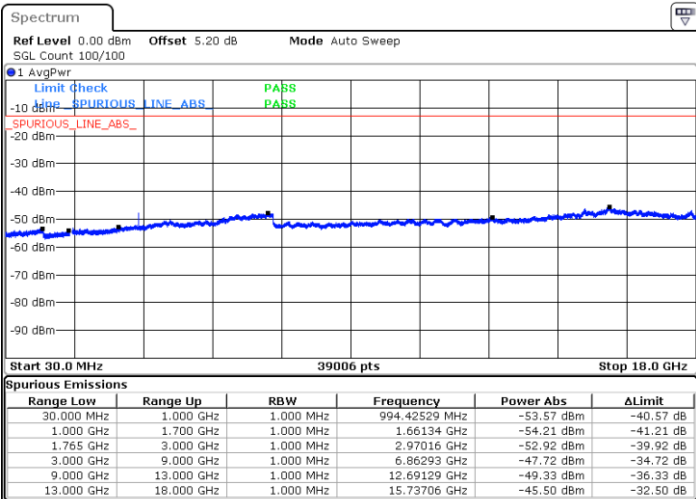

Middle Channel / 16QAM

Date: 28 MAY 2019 02:35:52

Date: 28 MAY 2019 02:36:47

Highest Channel / QPSK

Highest Channel / 16QAM

Date: 28 MAY 2019 02:42:52

Date: 28 MAY 2019 02:43:46

LTE Band 4 / 15MHz