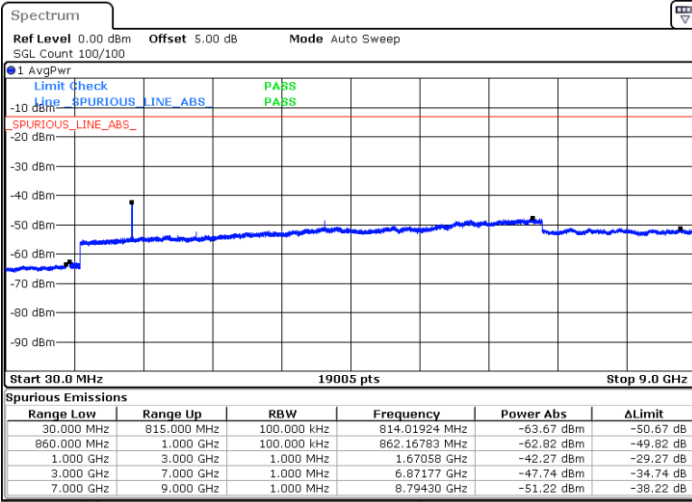

Date: 28 MAY 2019 03:15:50

Highest Channel / 16QAM

Date: 28 MAY 2019 03:16:45

LTE Band 5 / 1.4MHz

LTE Band 5 / 1.4MHz

Highest Channel / QPSK

Date: 2 JUN 2019 03:29:16

Highest Channel / 16QAM

Date: 2 JUN 2019 03:30:11

LTE Band 5 / 3MHz

Lowest Channel / QPSK

Date: 2 JUN 2019 05:16:47

Lowest Channel / 16QAM

Date: 2 JUN 2019 05:17:42

LTE Band 5 / 3MHz

Middle Channel / QPSK

Middle Channel / 16QAM

Date: 2 JUN 2019 05:19:17

Date: 2 JUN 2019 05:20:11

Highest Channel / QPSK

Highest Channel / 16QAM

Date: 2 JUN 2019 05:28:16

Date: 2 JUN 2019 05:29:11

LTE Band 5 / 5MHz