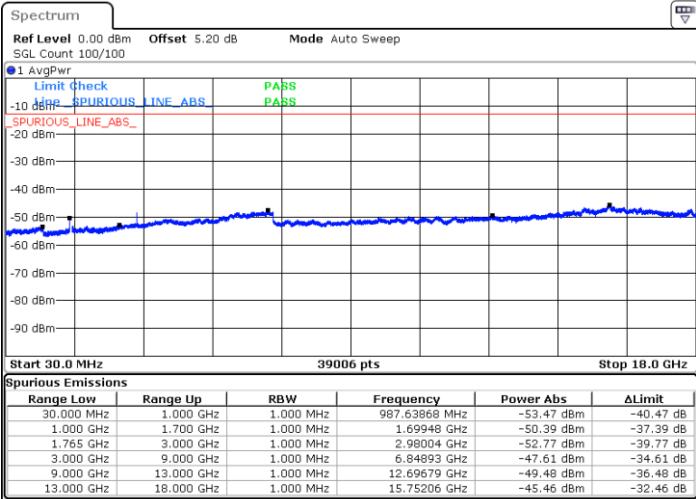

Middle Channel / 16QAM

Date: 28 MAY 2019 02:35:52

Date: 28 MAY 2019 02:36:47

Highest Channel / QPSK

Highest Channel / 16QAM

Date: 28 MAY 2019 02:42:52

Date: 28 MAY 2019 02:43:46

LTE Band 4 / 15MHz

Lowest Channel / QPSK

Lowest Channel / 16QAM

Date: 28 MAY 2019 02:49:52

Date: 28 MAY 2019 02:50:46

Middle Channel / QPSK

Middle Channel / 16QAM

Date: 28 MAY 2019 02:52:21

Date: 28 MAY 2019 02:53:16

LTE Band 4 / 15MHz

Highest Channel / QPSK

Date: 28 MAY 2019 02:59:21

Highest Channel / 16QAM

Date: 28 MAY 2019 03:00:16

LTE Band 4 / 20MHz

Lowest Channel / QPSK

Date: 28 MAY 2019 03:06:21