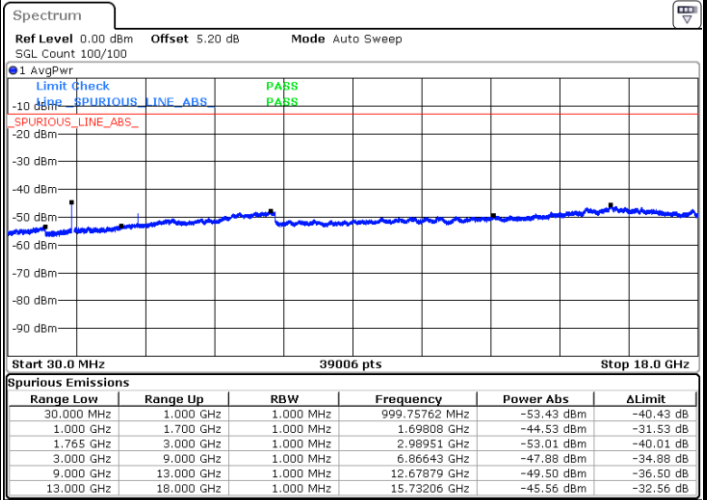

Date: 28 MAY 2019 02:50:46