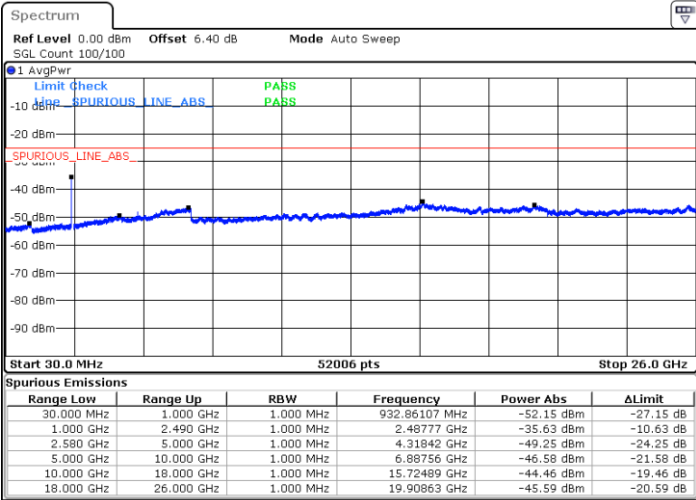

Date: 2 JUN 2019 05:52:32

LTE Band 7 / 10MHz

Lowest Channel / QPSK

Date: 2 JUN 2019 06:04:31

Lowest Channel / 16QAM

Date: 2 JUN 2019 06:05:25

LTE Band 7 / 10MHz

Middle Channel / QPSK

Middle Channel / 16QAM

Date: 2 JUN 2019 06:07:13

Date: 2 JUN 2019 06:06:19

Highest Channel / QPSK

Highest Channel / 16QAM

Date: 2 JUN 2019 06:08:07

Date: 2 JUN 2019 06:09:02

LTE Band 7 / 15MHz

Lowest Channel / QPSK

Lowest Channel / 16QAM

Date: 2 JUN 2019 06:21:03

Date: 2 JUN 2019 06:21:56

Middle Channel / QPSK

Middle Channel / 16QAM

Date: 2 JUN 2019 06:23:44

Date: 2 JUN 2019 06:22:50

LTE Band7 / 15MHz

Highest Channel / QPSK

Date: 2 JUN 2019 06:24:38

Highest Channel / 16QAM

Date: 2 JUN 2019 06:25:33

LTE Band 7 / 20MHz

Lowest Channel / QPSK

Date: 2 JUN 2019 06:37:34