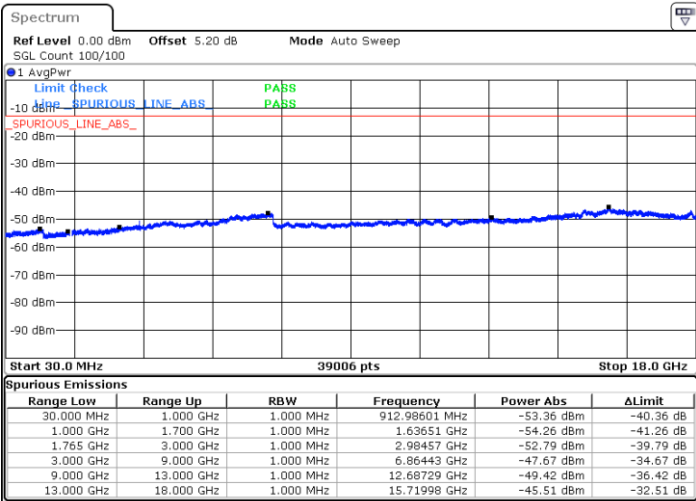

LTE Band 4 / 1.4MHz

Highest Channel / QPSK

Date: 28 MAY 2019 01:53:25

Highest Channel / 16QAM

Date: 28 MAY 2019 01:54:20

LTE Band 4 / 3MHz

Lowest Channel / QPSK

Date: 28 MAY 2019 02:00:25

Lowest Channel / 16QAM

Date: 28 MAY 2019 02:01:20

LTE Band 4 / 3MHz

Middle Channel / QPSK

Middle Channel / 16QAM

Date: 28 MAY 2019 02:02:55

Date: 28 MAY 2019 02:03:50

Highest Channel / QPSK

Highest Channel / 16QAM

Date: 28 MAY 2019 02:09:54

Date: 28 MAY 2019 02:10:49

LTE Band 4 / 5MHz

Lowest Channel / QPSK

Date: 28 MAY 2019 02:16:54

Lowest Channel / 16QAM

Date: 28 MAY 2019 02:17:49