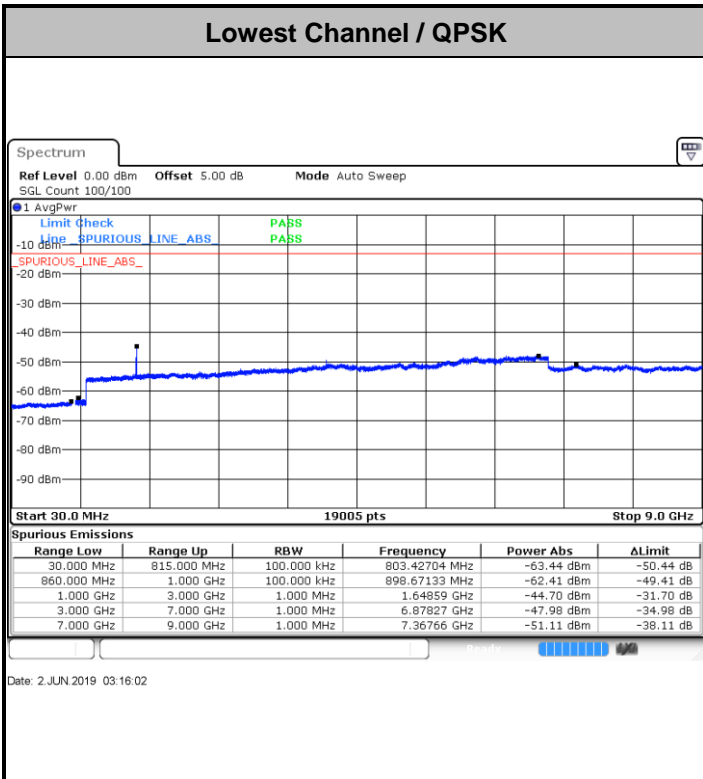

LTE Band 4 / 15MHz

Highest Channel / QPSK

Date: 28 MAY 2019 02:59:21

Highest Channel / 16QAM

Date: 28 MAY 2019 03:00:16

LTE Band 4 / 20MHz

Lowest Channel / QPSK

Date: 28 MAY 2019 03:06:21

Lowest Channel / 16QAM

Date: 28 MAY 2019 03:07:15

LTE Band 4 / 20MHz

Middle Channel / QPSK

Date: 28 MAY 2019 03:08:50

Middle Channel / 16QAM

Date: 28 MAY 2019 03:09:45

Highest Channel / QPSK

Date: 28 MAY 2019 03:15:50

Highest Channel / 16QAM

Date: 28 MAY 2019 03:16:45

LTE Band 5 / 1.4MHz

LTE Band 5 / 1.4MHz

Highest Channel / QPSK

Date: 2 JUN 2019 03:29:16

Highest Channel / 16QAM