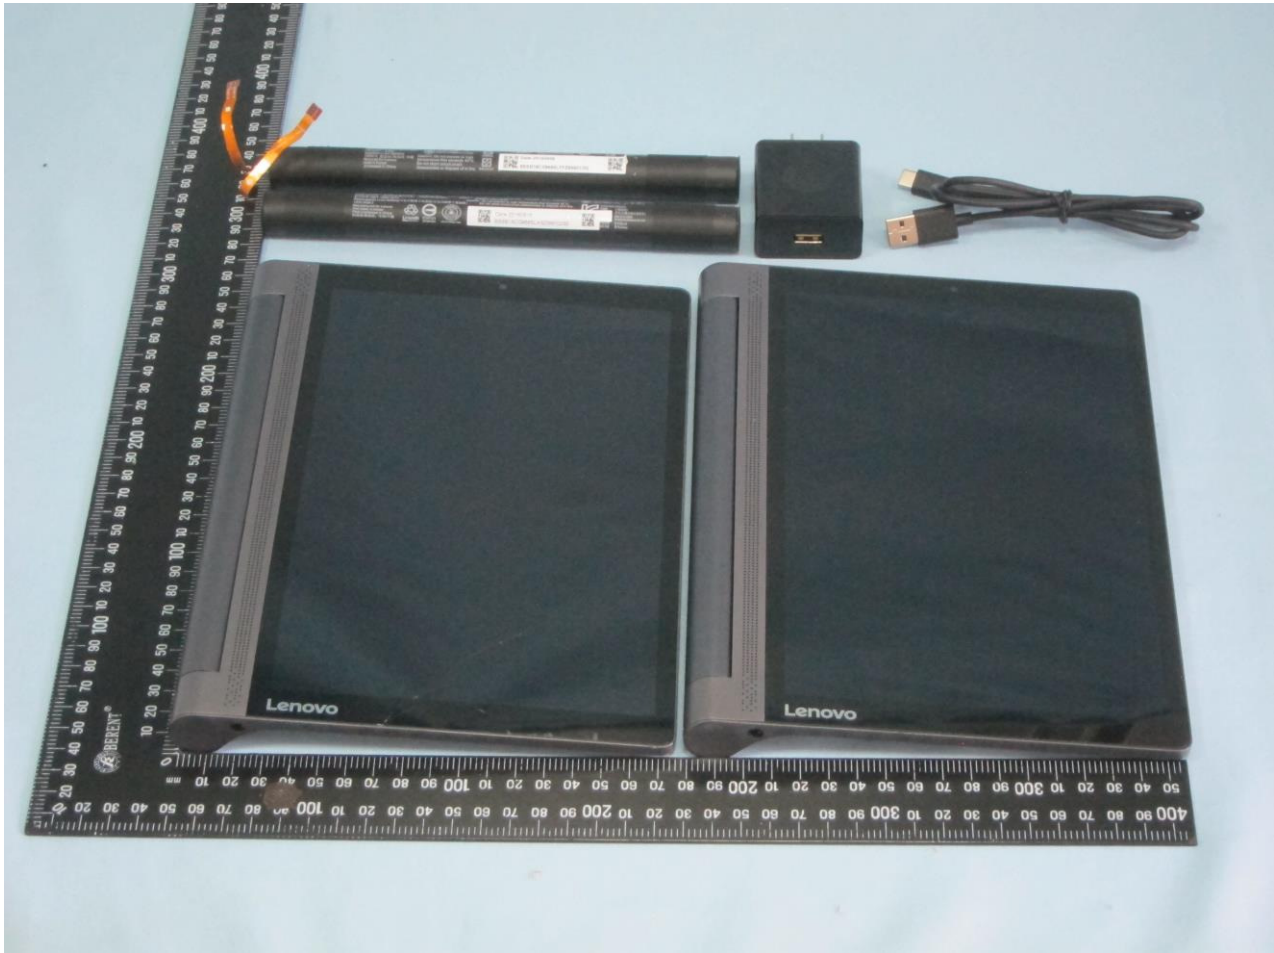

Brand Name: Lenovo; Model Name: Lenovo YT-X703X