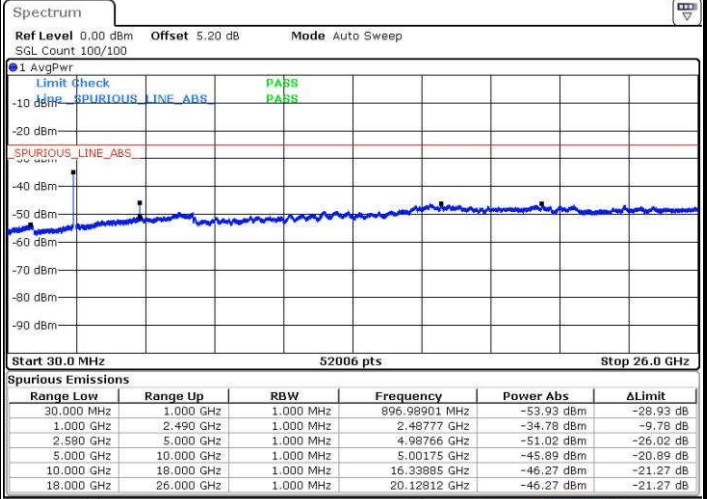

LTE Band 7 / 15MHz

Lowest Channel / QPSK

Lowest Channel / 16QAM

Date: 19.JUL.2016 01:58:48

Date: 19.JUL.2016 01:59:42