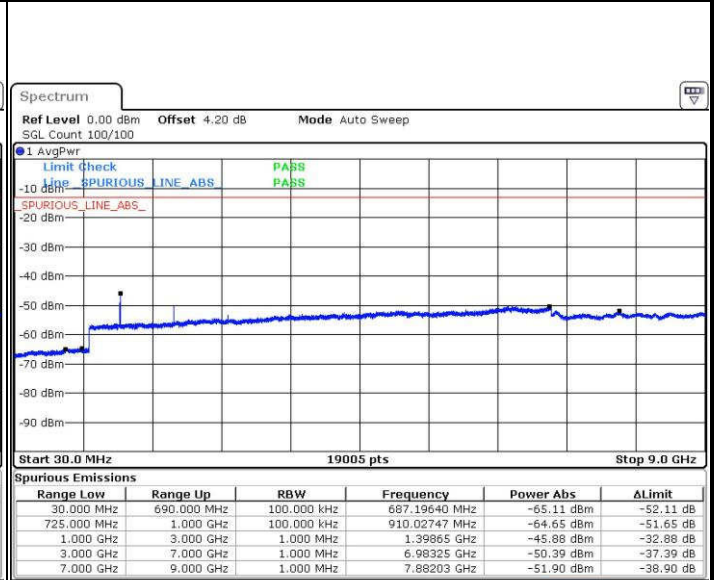

Middle Channel / QPSK

Middle Channel / 16QAM

Date: 19.JUL.2016 02:48:34

Date: 19.JUL.2016 02:47:39

LTE Band 12 / 1.4MHz

Highest Channel / QPSK

Date: 19.JUL.2016 02:49:29

Highest Channel / 16QAM

Date: 19.JUL.2016 02:50:25

LTE Band 12 / 3MHz

Lowest Channel / QPSK

Date: 19.JUL.2016 03:18:31

Lowest Channel / 16QAM

Date: 19.JUL.2016 03:19:26

LTE Band 12 / 3MHz

Middle Channel / QPSK

Middle Channel / 16QAM

Date: 19.JUL.2016 03:21:16

Date: 19.JUL.2016 03:20:21

Highest Channel / QPSK

Highest Channel / 16QAM

Date: 19.JUL.2016 03:22:11

Date: 19.JUL.2016 03:23:07

LTE Band 12 / 5MHz