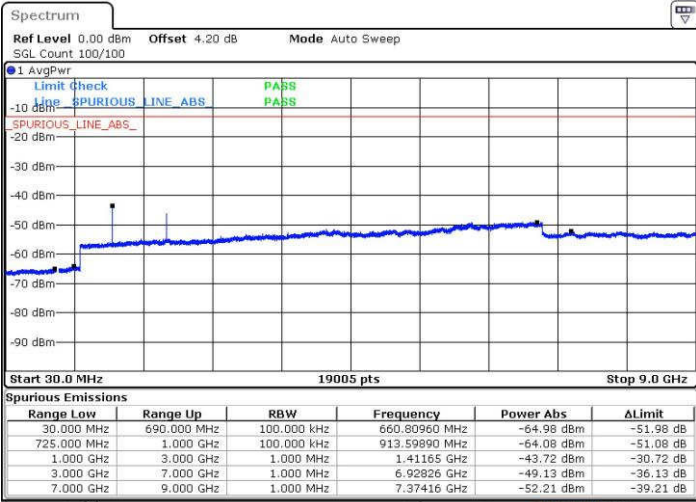

Middle Channel / QPSK

Middle Channel / 16QAM

Date: 18 JUL 2016 15:31:38

Date: 18 JUL 2016 15:32:33

LTE Band 17 / 5MHz

Highest Channel / QPSK

Date: 18 JUL 2016 15:38:42

Highest Channel / 16QAM

Date: 18 JUL 2016 15:39:37

LTE Band 17 / 10MHz

Lowest Channel / QPSK

Date: 18 JUL 2016 15:45:47

Lowest Channel / 16QAM

Date: 18 JUL 2016 15:46:41

LTE Band 17 / 10MHz

Middle Channel / QPSK

Middle Channel / 16QAM

Date: 18 JUL 2016 15:48:19

Date: 18 JUL 2016 15:49:13

Highest Channel / QPSK

Highest Channel / 16QAM

Date: 18 JUL 2016 15:55:23

Date: 18 JUL 2016 15:56:18

LTE Band 25 / 1.4MHz