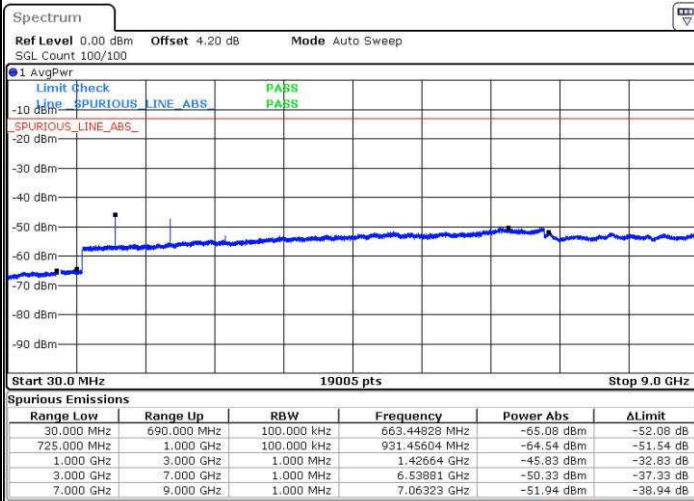

Middle Channel / 16QAM

Date: 19.JUL.2016 03:21:16

Date: 19.JUL.2016 03:20:21

Highest Channel / QPSK

Highest Channel / 16QAM

Date: 19.JUL.2016 03:22:11

Date: 19.JUL.2016 03:23:07

LTE Band 12 / 5MHz