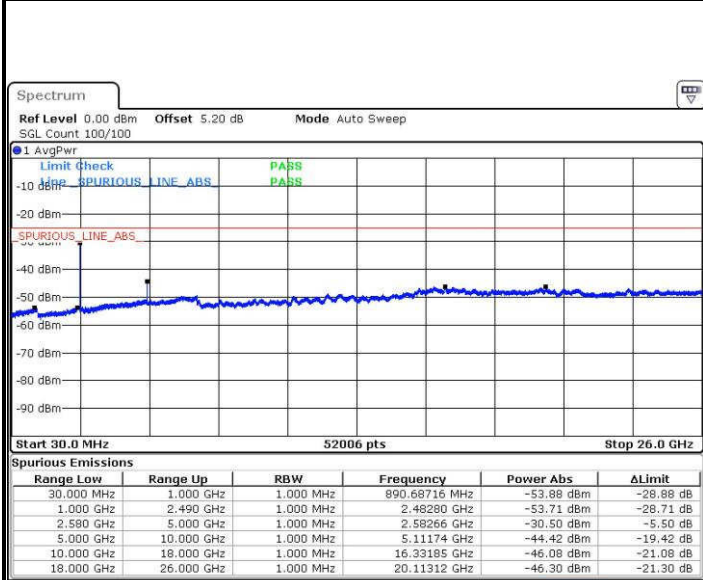

Middle Channel / 16QAM

Date: 19.JUL.2016 01:44:48

Date: 19.JUL.2016 01:43:53

Highest Channel / QPSK

Highest Channel / 16QAM

Date: 19.JUL.2016 01:45:42

Date: 19.JUL.2016 01:46:37

LTE Band 7 / 15MHz

Lowest Channel / QPSK

Lowest Channel / 16QAM

Date: 19.JUL.2016 01:58:48

Date: 19.JUL.2016 01:59:42

Middle Channel / QPSK

Middle Channel / 16QAM

Date: 19.JUL.2016 02:01:32

Date: 19.JUL.2016 02:00:37

LTE Band7 / 15MHz

Highest Channel / QPSK

Date: 19.JUL.2016 02:02:26

Highest Channel / 16QAM

Date: 19.JUL.2016 02:03:21

LTE Band 7 / 20MHz

Lowest Channel / QPSK

Date: 19.JUL.2016 02:15:32

Lowest Channel / 16QAM

Date: 19.JUL.2016 02:16:26

LTE Band 7 / 20MHz

Middle Channel / QPSK

Middle Channel / 16QAM

Date: 19.JUL.2016 02:18:16

Date: 19.JUL.2016 02:17:21

Highest Channel / QPSK