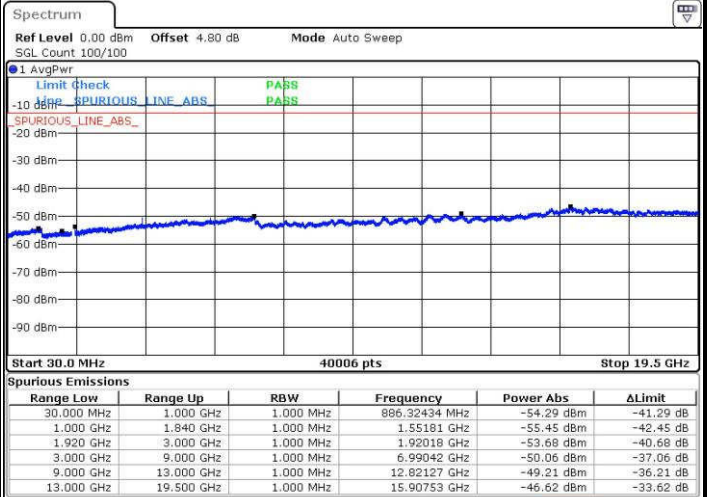

Date: 18 JUL 2016 15:39:37

LTE Band 17 / 10MHz

Lowest Channel / QPSK

Date: 18 JUL 2016 15:45:47

Lowest Channel / 16QAM

Date: 18 JUL 2016 15:46:41

LTE Band 17 / 10MHz

Middle Channel / QPSK

Middle Channel / 16QAM

Date: 18 JUL 2016 15:48:19

Date: 18 JUL 2016 15:49:13

Highest Channel / QPSK

Highest Channel / 16QAM

Date: 18 JUL 2016 15:55:23

Date: 18 JUL 2016 15:56:18

LTE Band 25 / 1.4MHz

Highest Channel / QPSK

Highest Channel / 16QAM

Date: 19.JUL.2016 06:58:53

Date: 19.JUL.2016 07:02:08

LTE Band 25 / 3MHz

Highest Channel / QPSK

Highest Channel / 16QAM

Date: 19.JUL.2016 07:17:36