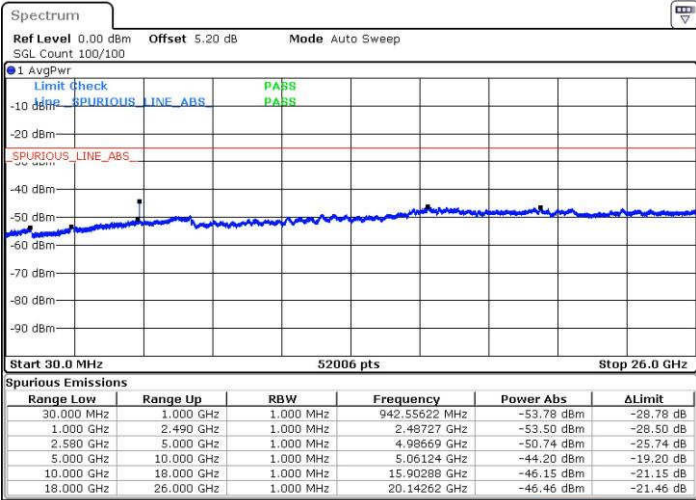

Middle Channel / QPSK

Middle Channel / 16QAM

Date: 19.JUL.2016 01:28:03

Date: 19.JUL.2016 01:27:09

LTE Band 7 / 5MHz

Highest Channel / QPSK

Date: 19.JUL.2016 01:28:58

Highest Channel / 16QAM

Date: 19.JUL.2016 01:29:53

LTE Band 7 / 10MHz

Lowest Channel / QPSK

Date: 19.JUL.2016 01:42:03

Lowest Channel / 16QAM

Date: 19.JUL.2016 01:42:58

LTE Band 7 / 10MHz

Middle Channel / QPSK

Middle Channel / 16QAM

Date: 19.JUL.2016 01:44:48

Date: 19.JUL.2016 01:43:53

Highest Channel / QPSK

Highest Channel / 16QAM

Date: 19.JUL.2016 01:45:42

Date: 19.JUL.2016 01:46:37

LTE Band 7 / 15MHz