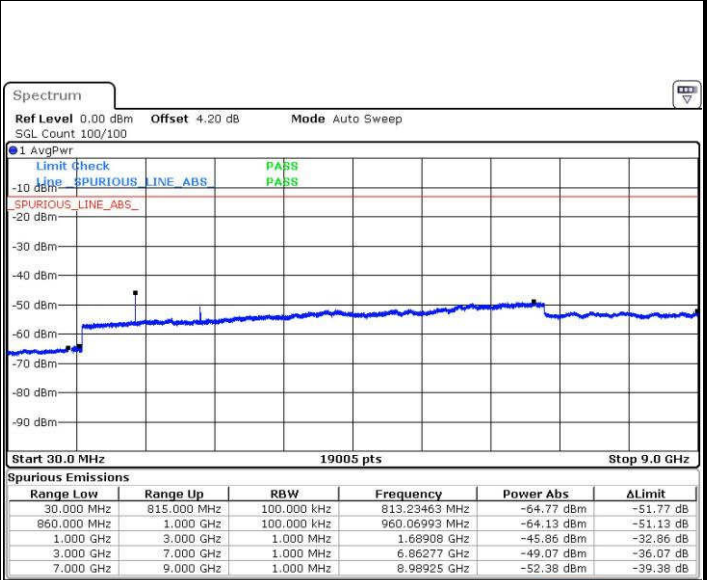

LTE Band 5 / 5MHz

Highest Channel / QPSK

Date: 18 JUL 2016 18:22:48

Highest Channel / 16QAM

Date: 18 JUL 2016 18:23:43

LTE Band 5 / 10MHz

Lowest Channel / QPSK

Date: 18 JUL 2016 18:37:52

Lowest Channel / 16QAM

Date: 18 JUL 2016 18:38:47

LTE Band 5 / 10MHz

Middle Channel / QPSK

Date: 18 JUL 2016 18:40:25

Middle Channel / 16QAM

Date: 18 JUL 2016 18:41:20

Highest Channel / QPSK

Date: 18 JUL 2016 18:55:29

Highest Channel / 16QAM

Date: 18 JUL 2016 18:56:24

LTE Band 7 / 5MHz

Lowest Channel / QPSK

Lowest Channel / 16QAM

Date: 19.JUL.2016 01:25:19

Date: 19.JUL.2016 01:26:14