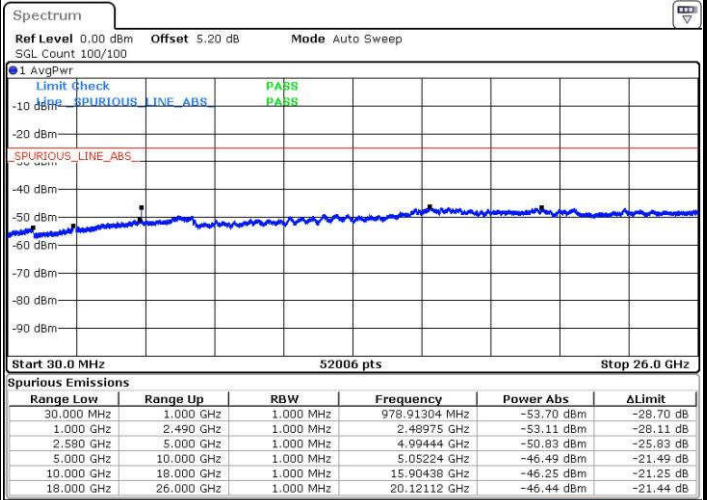

LTE Band7 / 15MHz

Highest Channel / QPSK

Date: 19.JUL.2016 02:02:26

Highest Channel / 16QAM

Date: 19.JUL.2016 02:03:21

LTE Band 7 / 20MHz

Lowest Channel / QPSK

Date: 19.JUL.2016 02:15:32

Lowest Channel / 16QAM

Date: 19.JUL.2016 02:16:26

LTE Band 7 / 20MHz

Middle Channel / QPSK

Middle Channel / 16QAM

Date: 19.JUL.2016 02:18:16

Date: 19.JUL.2016 02:17:21

Highest Channel / QPSK

Highest Channel / 16QAM

Date: 19.JUL.2016 02:19:10

Date: 19.JUL.2016 02:20:05

LTE Band 12 / 1.4MHz

Lowest Channel / QPSK

Lowest Channel / 16QAM

Date: 19.JUL.2016 02:45:49

Date: 19.JUL.2016 02:46:44