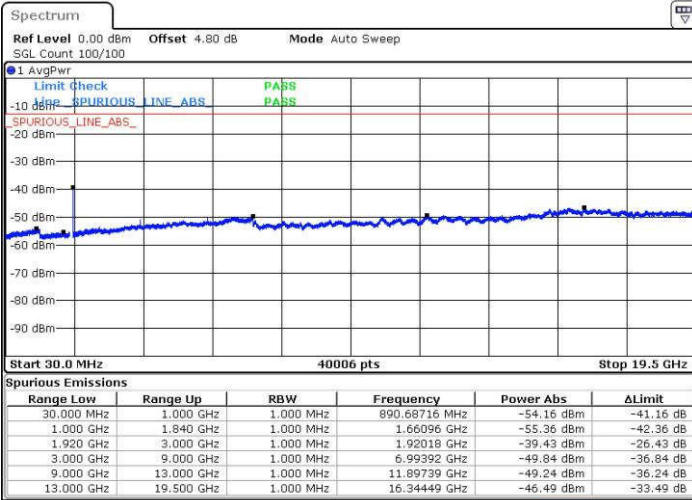

Middle Channel / 16QAM

Date: 18 JUL 2016 15:48:19

Date: 18 JUL 2016 15:49:13

Highest Channel / QPSK

Highest Channel / 16QAM

Date: 18 JUL 2016 15:55:23

Date: 18 JUL 2016 15:56:18

LTE Band 25 / 1.4MHz

Highest Channel / QPSK

Highest Channel / 16QAM

Date: 19.JUL.2016 06:58:53

Date: 19.JUL.2016 07:02:08

LTE Band 25 / 3MHz

Highest Channel / QPSK

Highest Channel / 16QAM

Date: 19.JUL.2016 07:17:36

Date: 19.JUL.2016 07:11:56

LTE Band 25 / 5MHz

Highest Channel / QPSK

Highest Channel / 16QAM

Date: 19.JUL.2016 07:22:28

Date: 19.JUL.2016 07:21:48

LTE Band 25 / 10MHz

Highest Channel / QPSK