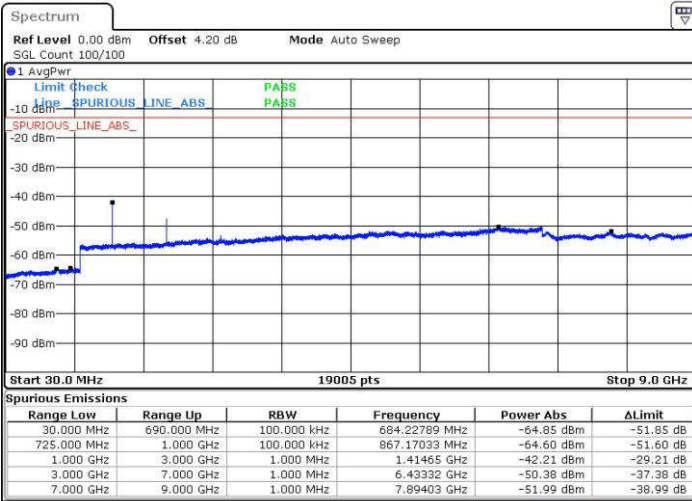

Lowest Channel / 16QAM

Date: 19.JUL.2016 02:16:26

LTE Band 7 / 20MHz

Middle Channel / QPSK

Middle Channel / 16QAM

Date: 19.JUL.2016 02:18:16

Date: 19.JUL.2016 02:17:21

Highest Channel / QPSK

Highest Channel / 16QAM

Date: 19.JUL.2016 02:19:10

Date: 19.JUL.2016 02:20:05

LTE Band 12 / 1.4MHz

Lowest Channel / QPSK

Lowest Channel / 16QAM

Date: 19.JUL.2016 02:45:49

Date: 19.JUL.2016 02:46:44

Middle Channel / QPSK

Middle Channel / 16QAM

Date: 19.JUL.2016 02:48:34

Date: 19.JUL.2016 02:47:39

LTE Band 12 / 1.4MHz

Highest Channel / QPSK

Date: 19.JUL.2016 02:49:29

Highest Channel / 16QAM