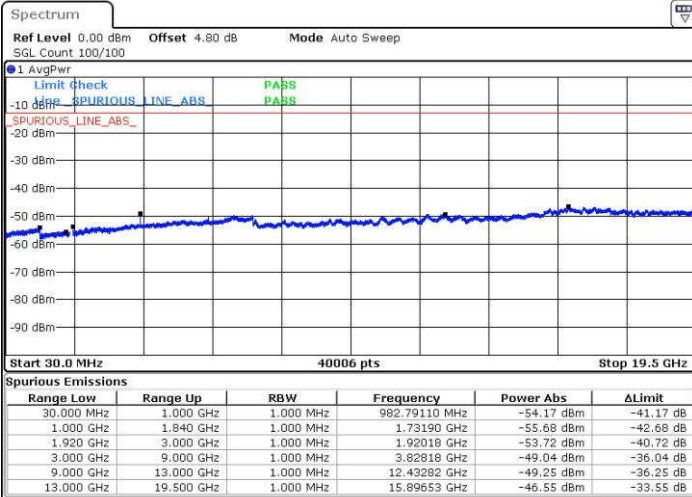

Date: 18 JUL 2016 15:39:37

LTE Band 17 / 10MHz

Lowest Channel / QPSK

Date: 18 JUL 2016 15:45:47

Lowest Channel / 16QAM

Date: 18 JUL 2016 15:46:41

LTE Band 17 / 10MHz

Middle Channel / QPSK

Middle Channel / 16QAM

Date: 18 JUL 2016 15:48:19

Date: 18 JUL 2016 15:49:13

Highest Channel / QPSK

Highest Channel / 16QAM

Date: 18 JUL 2016 15:55:23

Date: 18 JUL 2016 15:56:18

LTE Band 25 / 1.4MHz

Highest Channel / QPSK

Highest Channel / 16QAM

Date: 19.JUL.2016 06:58:53

Date: 19.JUL.2016 07:02:08

LTE Band 25 / 3MHz

Highest Channel / QPSK

Highest Channel / 16QAM

Date: 19.JUL.2016 07:17:36