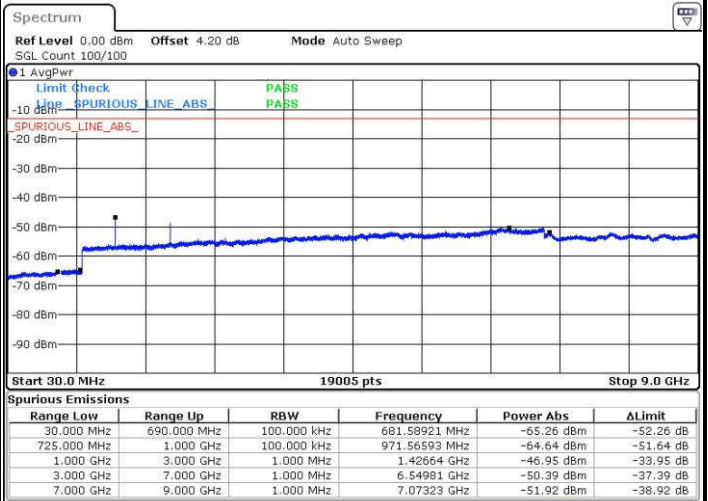

Date: 19.JUL.2016 02:50:25

LTE Band 12 / 3MHz

Lowest Channel / QPSK

Date: 19.JUL.2016 03:18:31

Lowest Channel / 16QAM

Date: 19.JUL.2016 03:19:26

LTE Band 12 / 3MHz

Middle Channel / QPSK

Middle Channel / 16QAM

Date: 19.JUL.2016 03:21:16

Date: 19.JUL.2016 03:20:21

Highest Channel / QPSK

Highest Channel / 16QAM

Date: 19.JUL.2016 03:22:11

Date: 19.JUL.2016 03:23:07

LTE Band 12 / 5MHz

Lowest Channel / QPSK

Lowest Channel / 16QAM

Date: 19.JUL.2016 03:51:13

Date: 19.JUL.2016 03:52:08

Middle Channel / QPSK

Middle Channel / 16QAM

Date: 19.JUL.2016 03:53:58

Date: 19.JUL.2016 03:53:03