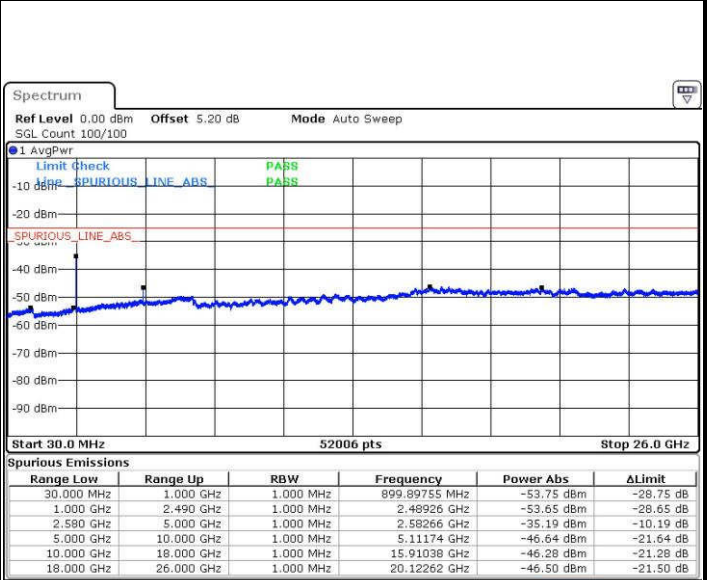

Middle Channel / 16QAM

Date: 19.JUL.2016 01:44:48

Date: 19.JUL.2016 01:43:53

Highest Channel / QPSK

Highest Channel / 16QAM

Date: 19.JUL.2016 01:45:42

Date: 19.JUL.2016 01:46:37

LTE Band 7 / 15MHz

Lowest Channel / QPSK

Lowest Channel / 16QAM

Date: 19.JUL.2016 01:58:48

Date: 19.JUL.2016 01:59:42

Middle Channel / QPSK

Middle Channel / 16QAM

Date: 19.JUL.2016 02:01:32

Date: 19.JUL.2016 02:00:37

LTE Band7 / 15MHz

Highest Channel / QPSK

Date: 19.JUL.2016 02:02:26

Highest Channel / 16QAM

Date: 19.JUL.2016 02:03:21

LTE Band 7 / 20MHz

Lowest Channel / QPSK

Date: 19.JUL.2016 02:15:32

Lowest Channel / 16QAM

Date: 19.JUL.2016 02:16:26

LTE Band 7 / 20MHz

Middle Channel / QPSK

Middle Channel / 16QAM

Date: 19.JUL.2016 02:18:16

Date: 19.JUL.2016 02:17:21

Highest Channel / QPSK