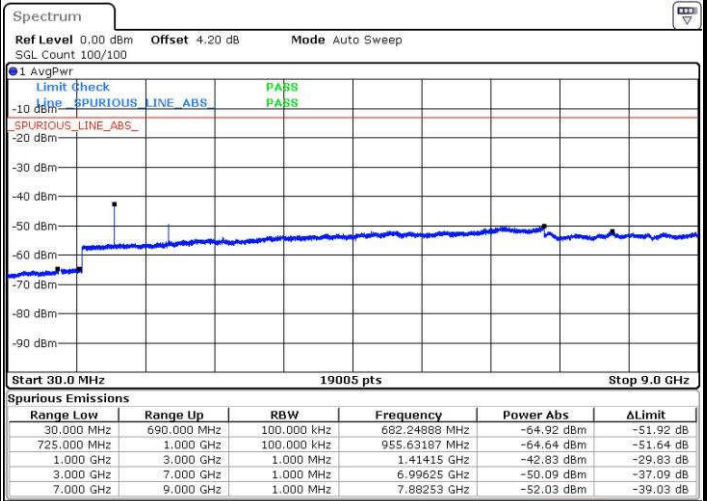

Lowest Channel / 16QAM

Date: 19.JUL.2016 02:16:26

LTE Band 7 / 20MHz

Middle Channel / QPSK

Middle Channel / 16QAM

Date: 19.JUL.2016 02:18:16

Date: 19.JUL.2016 02:17:21

Highest Channel / QPSK

Highest Channel / 16QAM

Date: 19.JUL.2016 02:19:10

Date: 19.JUL.2016 02:20:05

LTE Band 12 / 1.4MHz

Lowest Channel / QPSK

Lowest Channel / 16QAM

Date: 19.JUL.2016 02:45:49

Date: 19.JUL.2016 02:46:44

Middle Channel / QPSK

Middle Channel / 16QAM

Date: 19.JUL.2016 02:48:34

Date: 19.JUL.2016 02:47:39

LTE Band 12 / 1.4MHz

Highest Channel / QPSK

Date: 19.JUL.2016 02:49:29

Highest Channel / 16QAM