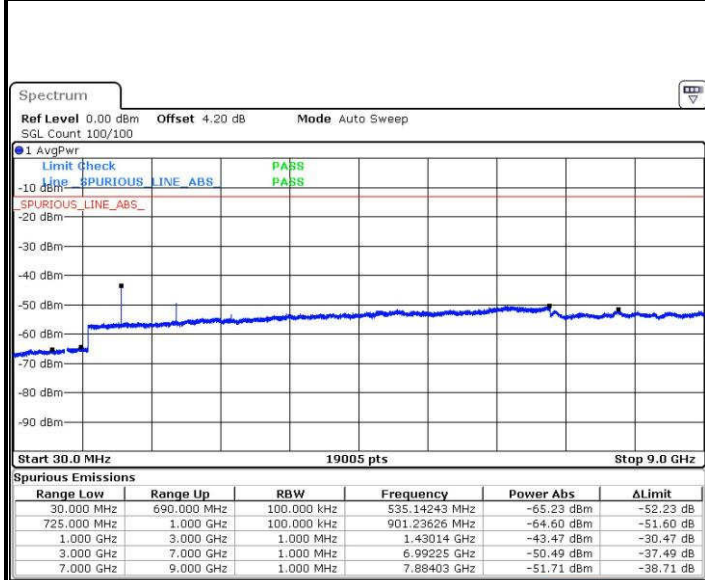

Highest Channel / 16QAM

Date: 19.JUL.2016 02:19:10

Date: 19.JUL.2016 02:20:05

LTE Band 12 / 1.4MHz

Lowest Channel / QPSK

Lowest Channel / 16QAM

Date: 19.JUL.2016 02:45:49

Date: 19.JUL.2016 02:46:44

Middle Channel / QPSK

Middle Channel / 16QAM

Date: 19.JUL.2016 02:48:34

Date: 19.JUL.2016 02:47:39

LTE Band 12 / 1.4MHz

Highest Channel / QPSK

Date: 19.JUL.2016 02:49:29

Highest Channel / 16QAM

Date: 19.JUL.2016 02:50:25

LTE Band 12 / 3MHz

Lowest Channel / QPSK

Date: 19.JUL.2016 03:18:31

Lowest Channel / 16QAM

Date: 19.JUL.2016 03:19:26

LTE Band 12 / 3MHz

Middle Channel / QPSK

Middle Channel / 16QAM

Date: 19.JUL.2016 03:21:16

Date: 19.JUL.2016 03:20:21

Highest Channel / QPSK

Highest Channel / 16QAM

Date: 19.JUL.2016 03:22:11

Date: 19.JUL.2016 03:23:07

LTE Band 12 / 5MHz