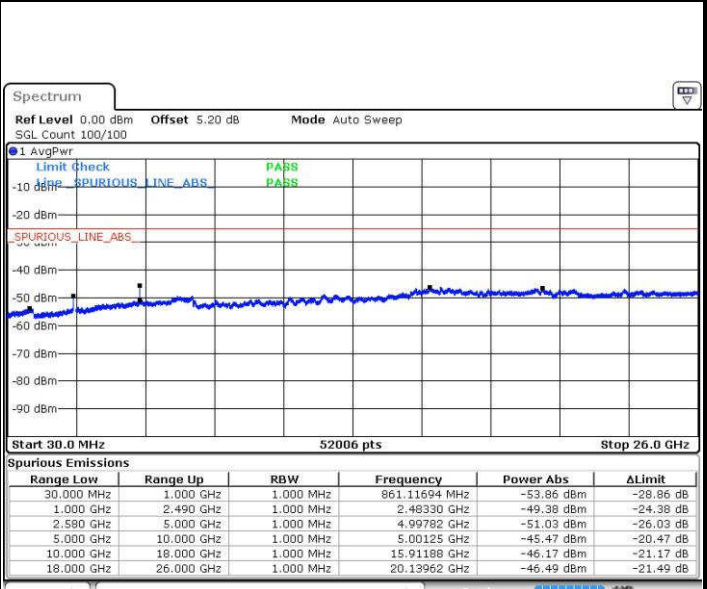

Middle Channel / QPSK

Middle Channel / 16QAM

Date: 19.JUL.2016 01:28:03

Date: 19.JUL.2016 01:27:09

LTE Band 7 / 5MHz

Highest Channel / QPSK

Date: 19.JUL.2016 01:28:58

Highest Channel / 16QAM

Date: 19.JUL.2016 01:29:53

LTE Band 7 / 10MHz

Lowest Channel / QPSK

Date: 19.JUL.2016 01:42:03

Lowest Channel / 16QAM

Date: 19.JUL.2016 01:42:58

LTE Band 7 / 10MHz

Middle Channel / QPSK

Middle Channel / 16QAM

Date: 19.JUL.2016 01:44:48

Date: 19.JUL.2016 01:43:53

Highest Channel / QPSK

Highest Channel / 16QAM

Date: 19.JUL.2016 01:45:42

Date: 19.JUL.2016 01:46:37

LTE Band 7 / 15MHz