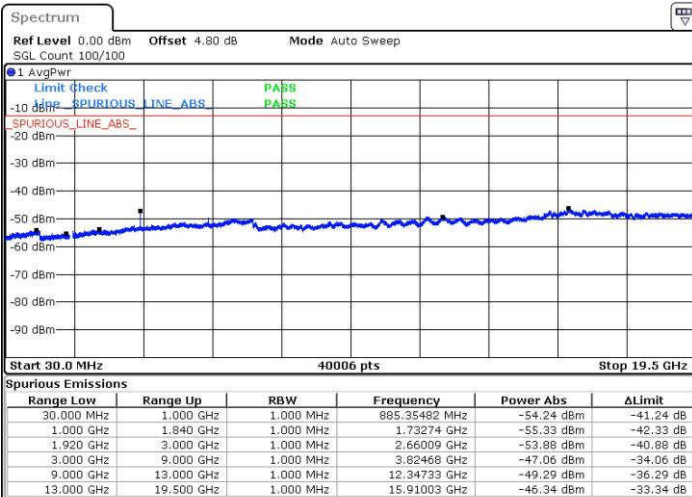

Middle Channel / 16QAM

Date: 18 JUL 2016 15:48:19

Date: 18 JUL 2016 15:49:13

Highest Channel / QPSK

Highest Channel / 16QAM

Date: 18 JUL 2016 15:55:23

Date: 18 JUL 2016 15:56:18

LTE Band 25 / 1.4MHz

Highest Channel / QPSK

Highest Channel / 16QAM

Date: 19.JUL.2016 06:58:53

Date: 19.JUL.2016 07:02:08

LTE Band 25 / 3MHz

Highest Channel / QPSK

Highest Channel / 16QAM

Date: 19.JUL.2016 07:17:36

Date: 19.JUL.2016 07:11:56

LTE Band 25 / 5MHz

Highest Channel / QPSK

Highest Channel / 16QAM

Date: 19.JUL.2016 07:22:28

Date: 19.JUL.2016 07:21:48

LTE Band 25 / 10MHz

Highest Channel / QPSK