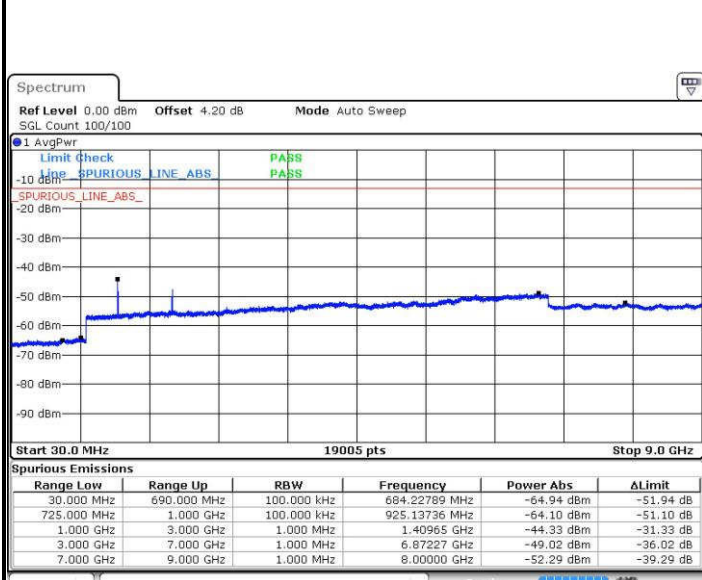

Date: 19.JUL.2016 04:27:36

Highest Channel / 16QAM

Date: 19.JUL.2016 04:28:31

LTE Band 17 / 5MHz

Lowest Channel / QPSK

Lowest Channel / 16QAM

Date: 18 JUL 2016 15:29:06

Date: 18 JUL 2016 15:30:01

Middle Channel / QPSK

Middle Channel / 16QAM

Date: 18 JUL 2016 15:31:38

Date: 18 JUL 2016 15:32:33

LTE Band 17 / 5MHz

Highest Channel / QPSK

Date: 18 JUL 2016 15:38:42

Highest Channel / 16QAM

Date: 18 JUL 2016 15:39:37

LTE Band 17 / 10MHz

Lowest Channel / QPSK

Date: 18 JUL 2016 15:45:47

Lowest Channel / 16QAM

Date: 18 JUL 2016 15:46:41

LTE Band 17 / 10MHz

Middle Channel / QPSK

Middle Channel / 16QAM

Date: 18 JUL 2016 15:48:19

Date: 18 JUL 2016 15:49:13

Highest Channel / QPSK

Highest Channel / 16QAM

Date: 18 JUL 2016 15:55:23

Date: 18 JUL 2016 15:56:18

LTE Band 25 / 1.4MHz