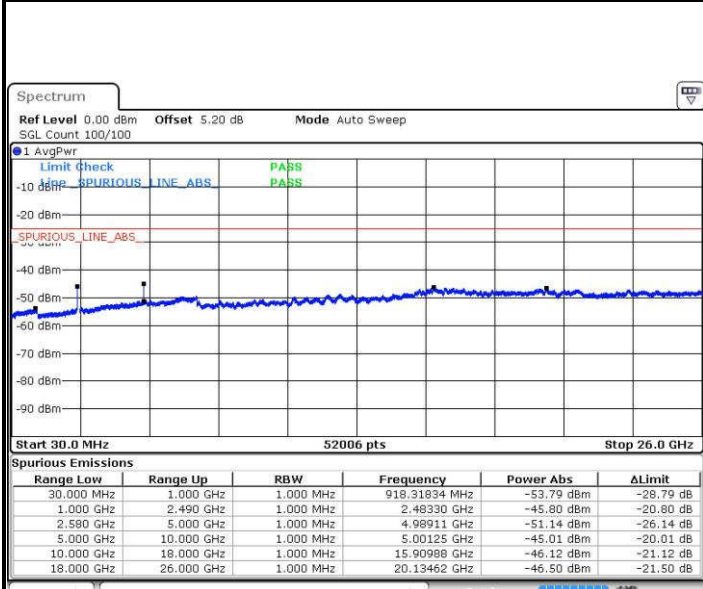

Date: 18 JUL 2016 18:55:29

Highest Channel / 16QAM

Date: 18 JUL 2016 18:56:24

LTE Band 7 / 5MHz

Lowest Channel / QPSK

Lowest Channel / 16QAM

Date: 19.JUL.2016 01:25:19

Date: 19.JUL.2016 01:26:14

Middle Channel / QPSK

Middle Channel / 16QAM

Date: 19.JUL.2016 01:28:03

Date: 19.JUL.2016 01:27:09

LTE Band 7 / 5MHz

Highest Channel / QPSK

Date: 19.JUL.2016 01:28:58

Highest Channel / 16QAM

Date: 19.JUL.2016 01:29:53

LTE Band 7 / 10MHz

Lowest Channel / QPSK

Date: 19.JUL.2016 01:42:03

Lowest Channel / 16QAM

Date: 19.JUL.2016 01:42:58

LTE Band 7 / 10MHz

Middle Channel / QPSK

Middle Channel / 16QAM

Date: 19.JUL.2016 01:44:48

Date: 19.JUL.2016 01:43:53

Highest Channel / QPSK

Highest Channel / 16QAM

Date: 19.JUL.2016 01:45:42

Date: 19.JUL.2016 01:46:37

LTE Band 7 / 15MHz