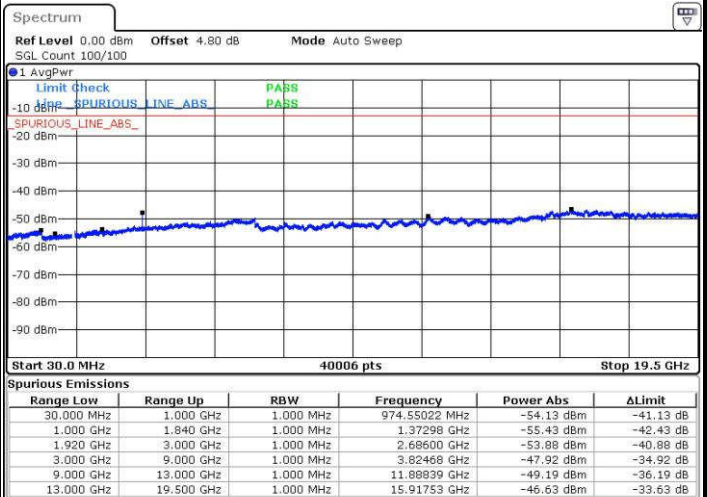

Middle Channel / 16QAM

Date: 18 JUL 2016 15:48:19

Date: 18 JUL 2016 15:49:13

Highest Channel / QPSK

Highest Channel / 16QAM

Date: 18 JUL 2016 15:55:23

Date: 18 JUL 2016 15:56:18

LTE Band 25 / 1.4MHz

Highest Channel / QPSK

Highest Channel / 16QAM

Date: 19.JUL.2016 06:58:53

Date: 19.JUL.2016 07:02:08

LTE Band 25 / 3MHz

Highest Channel / QPSK

Highest Channel / 16QAM

Date: 19.JUL.2016 07:17:36

Date: 19.JUL.2016 07:11:56

LTE Band 25 / 5MHz

Highest Channel / QPSK

Highest Channel / 16QAM

Date: 19.JUL.2016 07:22:28

Date: 19.JUL.2016 07:21:48

LTE Band 25 / 10MHz

Highest Channel / QPSK