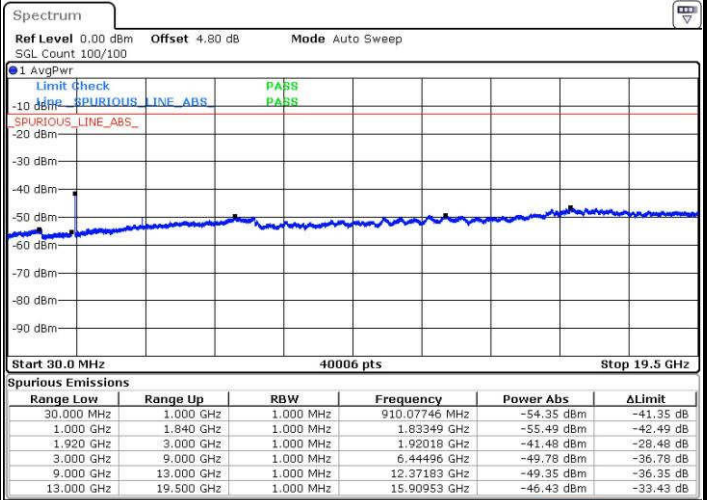

Middle Channel / 16QAM

Date: 18 JUL 2016 15:48:19

Date: 18 JUL 2016 15:49:13

Highest Channel / QPSK

Highest Channel / 16QAM

Date: 18 JUL 2016 15:55:23

Date: 18 JUL 2016 15:56:18

LTE Band 25 / 1.4MHz

Highest Channel / QPSK

Highest Channel / 16QAM

Date: 19.JUL.2016 06:58:53

Date: 19.JUL.2016 07:02:08

LTE Band 25 / 3MHz

Highest Channel / QPSK

Highest Channel / 16QAM

Date: 19.JUL.2016 07:17:36

Date: 19.JUL.2016 07:11:56

LTE Band 25 / 5MHz

Highest Channel / QPSK

Highest Channel / 16QAM

Date: 19.JUL.2016 07:22:28

Date: 19.JUL.2016 07:21:48

LTE Band 25 / 10MHz

Highest Channel / QPSK