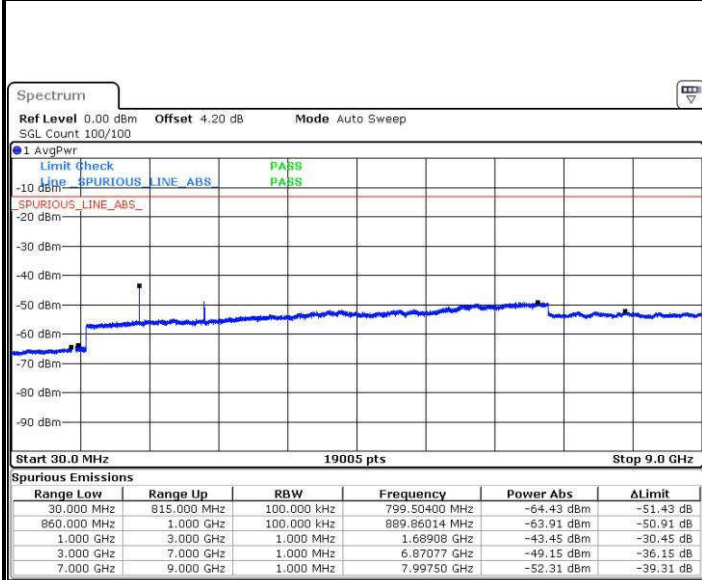

LTE Band 5 / 5MHz

Highest Channel / QPSK

Date: 18 JUL 2016 18:22:48

Highest Channel / 16QAM

Date: 18 JUL 2016 18:23:43

LTE Band 5 / 10MHz

Lowest Channel / QPSK

Date: 18 JUL 2016 18:37:52

Lowest Channel / 16QAM

Date: 18 JUL 2016 18:38:47

LTE Band 5 / 10MHz

Middle Channel / QPSK

Date: 18 JUL 2016 18:40:25

Middle Channel / 16QAM

Date: 18 JUL 2016 18:41:20

Highest Channel / QPSK

Date: 18 JUL 2016 18:55:29

Highest Channel / 16QAM

Date: 18 JUL 2016 18:56:24

LTE Band 7 / 5MHz

Lowest Channel / QPSK

Lowest Channel / 16QAM

Date: 19.JUL.2016 01:25:19

Date: 19.JUL.2016 01:26:14