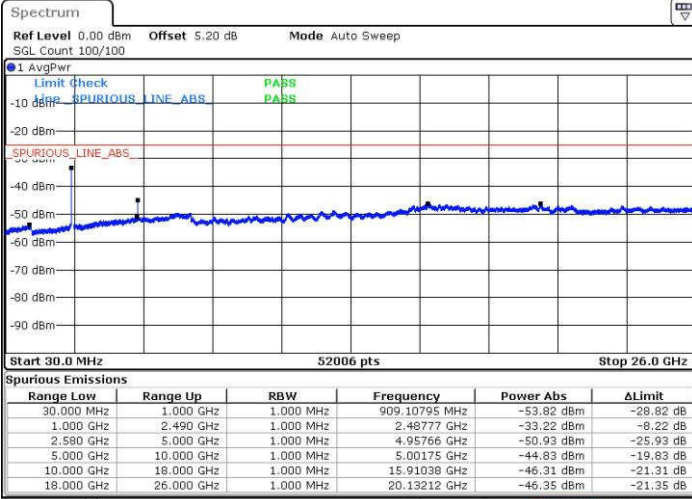

Date: 19.JUL.2016 01:29:53

LTE Band 7 / 10MHz

Lowest Channel / QPSK

Date: 19.JUL.2016 01:42:03

Lowest Channel / 16QAM

Date: 19.JUL.2016 01:42:58

LTE Band 7 / 10MHz

Middle Channel / QPSK

Middle Channel / 16QAM

Date: 19.JUL.2016 01:44:48

Date: 19.JUL.2016 01:43:53

Highest Channel / QPSK

Highest Channel / 16QAM

Date: 19.JUL.2016 01:45:42

Date: 19.JUL.2016 01:46:37

LTE Band 7 / 15MHz

Lowest Channel / QPSK

Lowest Channel / 16QAM

Date: 19.JUL.2016 01:58:48

Date: 19.JUL.2016 01:59:42

Middle Channel / QPSK

Middle Channel / 16QAM

Date: 19.JUL.2016 02:01:32

Date: 19.JUL.2016 02:00:37

LTE Band7 / 15MHz

Highest Channel / QPSK

Date: 19.JUL.2016 02:02:26

Highest Channel / 16QAM

Date: 19.JUL.2016 02:03:21

LTE Band 7 / 20MHz

Lowest Channel / QPSK

Date: 19.JUL.2016 02:15:32