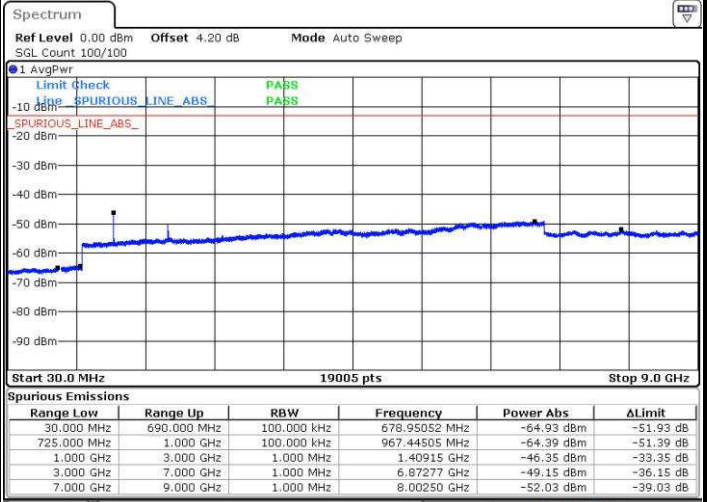

Lowest Channel / 16QAM

Date: 19.JUL.2016 04:24:50

LTE Band 12 / 10MHz

Middle Channel / QPSK

Date: 19.JUL.2016 04:26:40

Middle Channel / 16QAM

Date: 19.JUL.2016 04:25:45

Highest Channel / QPSK

Date: 19.JUL.2016 04:27:36

Highest Channel / 16QAM

Date: 19.JUL.2016 04:28:31

LTE Band 17 / 5MHz

Lowest Channel / QPSK

Lowest Channel / 16QAM

Date: 18 JUL 2016 15:29:06

Date: 18 JUL 2016 15:30:01

Middle Channel / QPSK

Middle Channel / 16QAM

Date: 18 JUL 2016 15:31:38

Date: 18 JUL 2016 15:32:33

LTE Band 17 / 5MHz

Highest Channel / QPSK

Date: 18 JUL 2016 15:38:42

Highest Channel / 16QAM