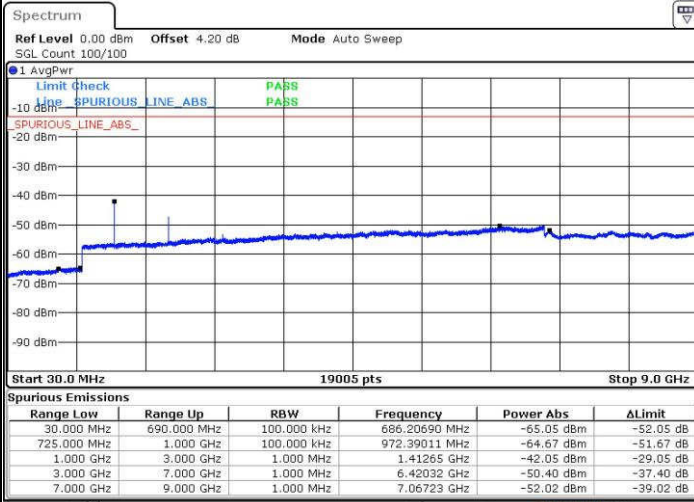

Middle Channel / QPSK

Middle Channel / 16QAM

Date: 19.JUL.2016 02:48:34

Date: 19.JUL.2016 02:47:39

LTE Band 12 / 1.4MHz

Highest Channel / QPSK

Date: 19.JUL.2016 02:49:29

Highest Channel / 16QAM

Date: 19.JUL.2016 02:50:25

LTE Band 12 / 3MHz

Lowest Channel / QPSK

Date: 19.JUL.2016 03:18:31

Lowest Channel / 16QAM

Date: 19.JUL.2016 03:19:26

LTE Band 12 / 3MHz

Middle Channel / QPSK

Middle Channel / 16QAM

Date: 19.JUL.2016 03:21:16

Date: 19.JUL.2016 03:20:21

Highest Channel / QPSK

Highest Channel / 16QAM

Date: 19.JUL.2016 03:22:11

Date: 19.JUL.2016 03:23:07

LTE Band 12 / 5MHz