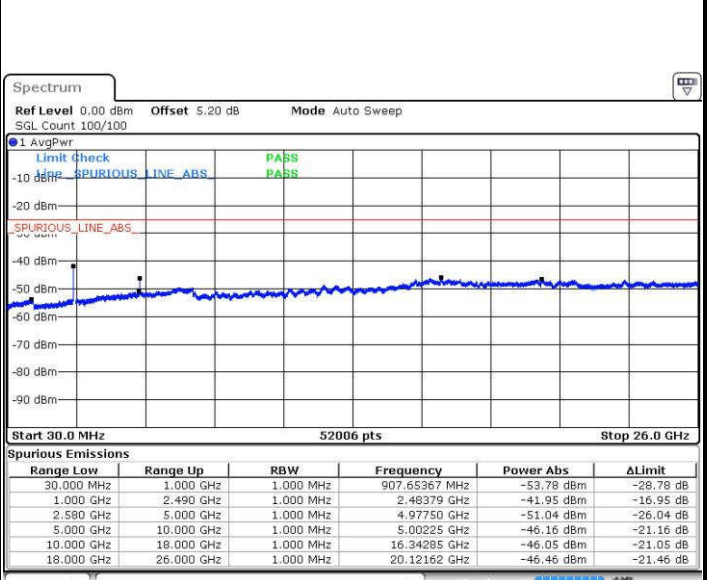

LTE Band7 / 15MHz

Highest Channel / QPSK

Date: 19.JUL.2016 02:02:26

Highest Channel / 16QAM

Date: 19.JUL.2016 02:03:21

LTE Band 7 / 20MHz

Lowest Channel / QPSK

Date: 19.JUL.2016 02:15:32

Lowest Channel / 16QAM

Date: 19.JUL.2016 02:16:26

LTE Band 7 / 20MHz

Middle Channel / QPSK

Middle Channel / 16QAM

Date: 19.JUL.2016 02:18:16

Date: 19.JUL.2016 02:17:21

Highest Channel / QPSK

Highest Channel / 16QAM

Date: 19.JUL.2016 02:19:10

Date: 19.JUL.2016 02:20:05

LTE Band 12 / 1.4MHz

Lowest Channel / QPSK

Lowest Channel / 16QAM

Date: 19.JUL.2016 02:45:49

Date: 19.JUL.2016 02:46:44