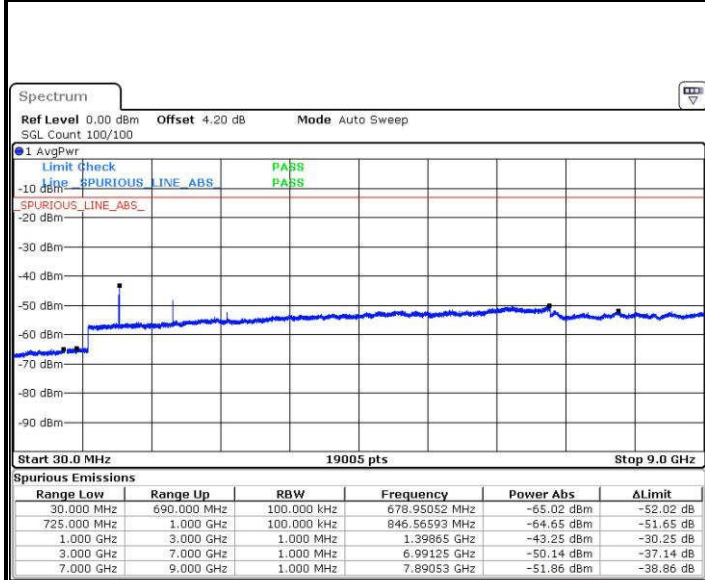

Highest Channel / 16QAM

Date: 19.JUL.2016 02:19:10

Date: 19.JUL.2016 02:20:05

LTE Band 12 / 1.4MHz

Lowest Channel / QPSK

Lowest Channel / 16QAM

Date: 19.JUL.2016 02:45:49

Date: 19.JUL.2016 02:46:44

Middle Channel / QPSK

Middle Channel / 16QAM

Date: 19.JUL.2016 02:48:34

Date: 19.JUL.2016 02:47:39

LTE Band 12 / 1.4MHz

Highest Channel / QPSK

Date: 19.JUL.2016 02:49:29

Highest Channel / 16QAM

Date: 19.JUL.2016 02:50:25

LTE Band 12 / 3MHz

Lowest Channel / QPSK

Date: 19.JUL.2016 03:18:31

Lowest Channel / 16QAM

Date: 19.JUL.2016 03:19:26

LTE Band 12 / 3MHz

Middle Channel / QPSK

Middle Channel / 16QAM

Date: 19.JUL.2016 03:21:16

Date: 19.JUL.2016 03:20:21

Highest Channel / QPSK

Highest Channel / 16QAM

Date: 19.JUL.2016 03:22:11

Date: 19.JUL.2016 03:23:07

LTE Band 12 / 5MHz