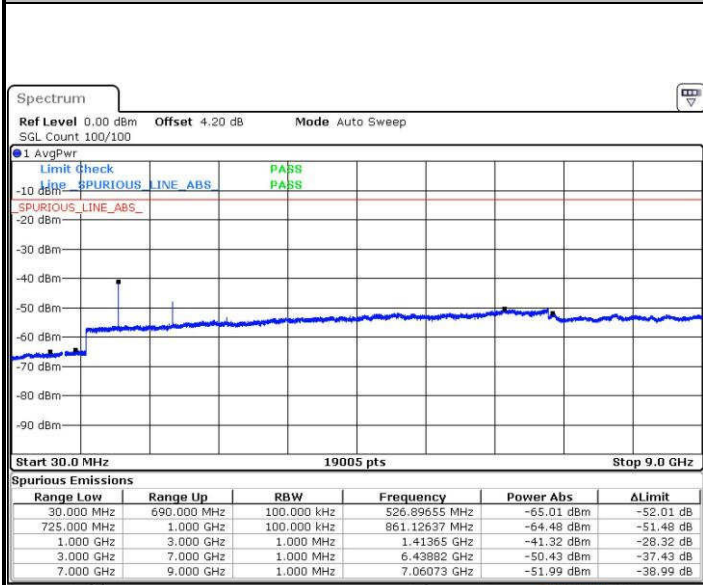

LTE Band 12 / 5MHz

Highest Channel / QPSK

Date: 19.JUL.2016 03:54:54

Highest Channel / 16QAM

Date: 19.JUL.2016 03:55:49

LTE Band 12 / 10MHz

Lowest Channel / QPSK

Date: 19.JUL.2016 04:23:55

Lowest Channel / 16QAM

Date: 19.JUL.2016 04:24:50

LTE Band 12 / 10MHz

Middle Channel / QPSK

Date: 19.JUL.2016 04:26:40

Middle Channel / 16QAM

Date: 19.JUL.2016 04:25:45

Highest Channel / QPSK

Date: 19.JUL.2016 04:27:36

Highest Channel / 16QAM

Date: 19.JUL.2016 04:28:31

LTE Band 17 / 5MHz

Lowest Channel / QPSK

Lowest Channel / 16QAM

Date: 18 JUL 2016 15:29:06

Date: 18 JUL 2016 15:30:01