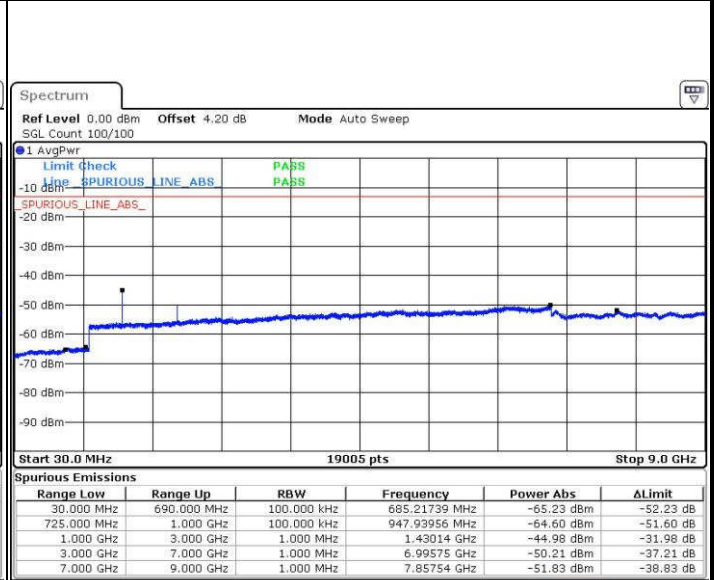

Highest Channel / 16QAM

Date: 19.JUL.2016 02:19:10

Date: 19.JUL.2016 02:20:05

LTE Band 12 / 1.4MHz

Lowest Channel / QPSK

Lowest Channel / 16QAM

Date: 19.JUL.2016 02:45:49

Date: 19.JUL.2016 02:46:44

Middle Channel / QPSK

Middle Channel / 16QAM

Date: 19.JUL.2016 02:48:34

Date: 19.JUL.2016 02:47:39

LTE Band 12 / 1.4MHz

Highest Channel / QPSK

Date: 19.JUL.2016 02:49:29

Highest Channel / 16QAM

Date: 19.JUL.2016 02:50:25

LTE Band 12 / 3MHz

Lowest Channel / QPSK

Date: 19.JUL.2016 03:18:31

Lowest Channel / 16QAM

Date: 19.JUL.2016 03:19:26

LTE Band 12 / 3MHz

Middle Channel / QPSK