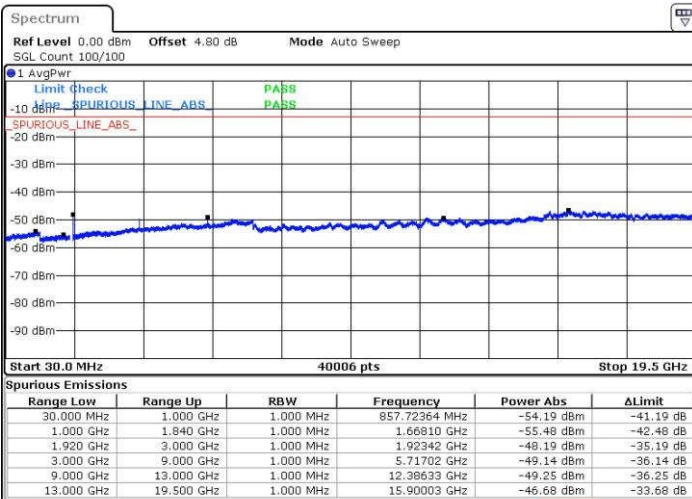

Highest Channel / QPSK

Highest Channel / 16QAM

Date: 19.JUL.2016 06:58:53

Date: 19.JUL.2016 07:02:08

LTE Band 25 / 3MHz

Highest Channel / QPSK

Highest Channel / 16QAM

Date: 19.JUL.2016 07:17:36

Date: 19.JUL.2016 07:11:56

LTE Band 25 / 5MHz

Highest Channel / QPSK

Highest Channel / 16QAM

Date: 19.JUL.2016 07:22:28

Date: 19.JUL.2016 07:21:48

LTE Band 25 / 10MHz

Highest Channel / QPSK

Highest Channel / 16QAM

Date: 19.JUL.2016 07:27:28

Date: 19.JUL.2016 07:26:48

LTE Band 25 / 15MHz

Highest Channel / QPSK

Highest Channel / 16QAM

Date: 19.JUL.2016 07:34:02

Date: 19.JUL.2016 07:33:22