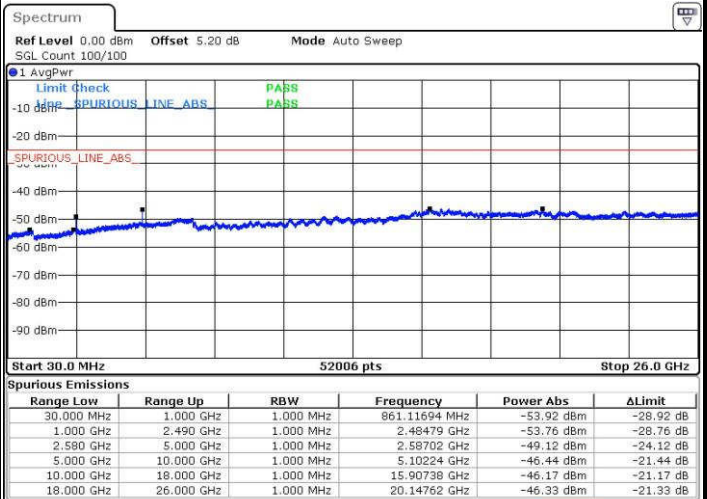

LTE Band7 / 15MHz

Highest Channel / QPSK

Date: 19.JUL.2016 02:02:26

Highest Channel / 16QAM

Date: 19.JUL.2016 02:03:21

LTE Band 7 / 20MHz

Lowest Channel / QPSK

Date: 19.JUL.2016 02:15:32

Lowest Channel / 16QAM

Date: 19.JUL.2016 02:16:26

LTE Band 7 / 20MHz

Middle Channel / QPSK

Middle Channel / 16QAM

Date: 19.JUL.2016 02:18:16

Date: 19.JUL.2016 02:17:21

Highest Channel / QPSK

Highest Channel / 16QAM

Date: 19.JUL.2016 02:19:10

Date: 19.JUL.2016 02:20:05

LTE Band 12 / 1.4MHz

Lowest Channel / QPSK

Lowest Channel / 16QAM

Date: 19.JUL.2016 02:45:49

Date: 19.JUL.2016 02:46:44

Middle Channel / QPSK

Middle Channel / 16QAM

Date: 19.JUL.2016 02:48:34

Date: 19.JUL.2016 02:47:39

LTE Band 12 / 1.4MHz

Highest Channel / QPSK

Date: 19.JUL.2016 02:49:29

Highest Channel / 16QAM