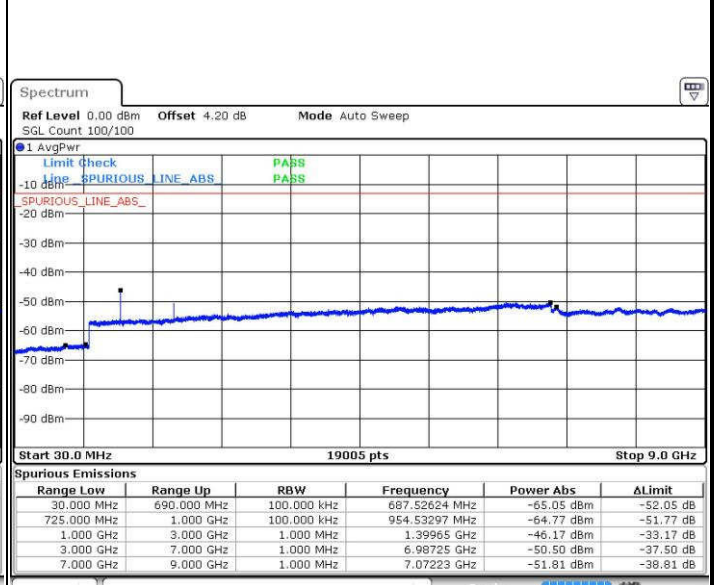

Lowest Channel / QPSK

Lowest Channel / 16QAM

Date: 19.JUL.2016 03:51:13

Date: 19.JUL.2016 03:52:08

Middle Channel / QPSK

Middle Channel / 16QAM

Date: 19.JUL.2016 03:53:58

Date: 19.JUL.2016 03:53:03

LTE Band 12 / 5MHz

Highest Channel / QPSK

Date: 19.JUL.2016 03:54:54

Highest Channel / 16QAM

Date: 19.JUL.2016 03:55:49

LTE Band 12 / 10MHz

Lowest Channel / QPSK

Date: 19.JUL.2016 04:23:55

Lowest Channel / 16QAM

Date: 19.JUL.2016 04:24:50

LTE Band 12 / 10MHz

Middle Channel / QPSK

Date: 19.JUL.2016 04:26:40

Middle Channel / 16QAM

Date: 19.JUL.2016 04:25:45

Highest Channel / QPSK

Date: 19.JUL.2016 04:27:36

Highest Channel / 16QAM

Date: 19.JUL.2016 04:28:31

LTE Band 17 / 5MHz

Lowest Channel / QPSK

Lowest Channel / 16QAM

Date: 18 JUL 2016 15:29:06

Date: 18 JUL 2016 15:30:01