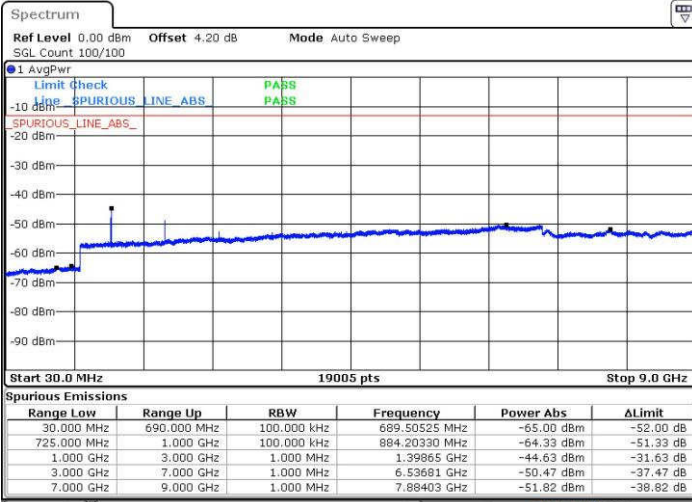

Lowest Channel / 16QAM

Date: 19.JUL.2016 02:16:26

LTE Band 7 / 20MHz

Middle Channel / QPSK

Middle Channel / 16QAM

Date: 19.JUL.2016 02:18:16

Date: 19.JUL.2016 02:17:21

Highest Channel / QPSK

Highest Channel / 16QAM

Date: 19.JUL.2016 02:19:10

Date: 19.JUL.2016 02:20:05

LTE Band 12 / 1.4MHz

Lowest Channel / QPSK

Lowest Channel / 16QAM

Date: 19.JUL.2016 02:45:49

Date: 19.JUL.2016 02:46:44

Middle Channel / QPSK

Middle Channel / 16QAM

Date: 19.JUL.2016 02:48:34

Date: 19.JUL.2016 02:47:39

LTE Band 12 / 1.4MHz

Highest Channel / QPSK

Date: 19.JUL.2016 02:49:29

Highest Channel / 16QAM