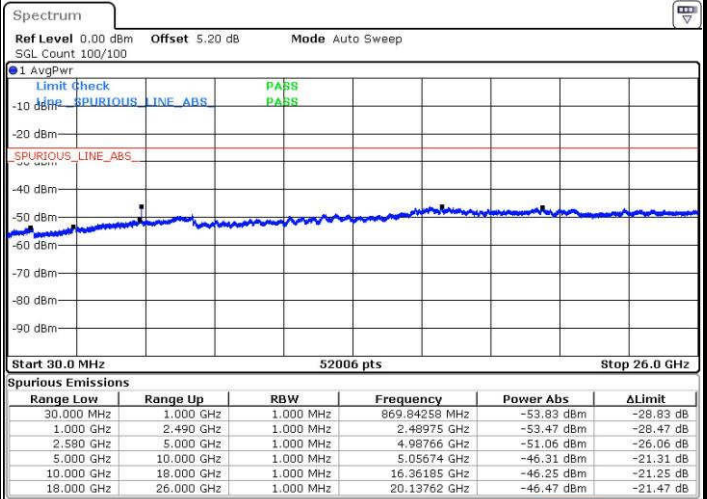

Middle Channel / 16QAM

Date: 19.JUL.2016 01:44:48

Date: 19.JUL.2016 01:43:53

Highest Channel / QPSK

Highest Channel / 16QAM

Date: 19.JUL.2016 01:45:42

Date: 19.JUL.2016 01:46:37

LTE Band 7 / 15MHz

Lowest Channel / QPSK

Lowest Channel / 16QAM

Date: 19.JUL.2016 01:58:48

Date: 19.JUL.2016 01:59:42

Middle Channel / QPSK

Middle Channel / 16QAM

Date: 19.JUL.2016 02:01:32

Date: 19.JUL.2016 02:00:37

LTE Band7 / 15MHz

Highest Channel / QPSK

Date: 19.JUL.2016 02:02:26

Highest Channel / 16QAM

Date: 19.JUL.2016 02:03:21

LTE Band 7 / 20MHz

Lowest Channel / QPSK

Date: 19.JUL.2016 02:15:32