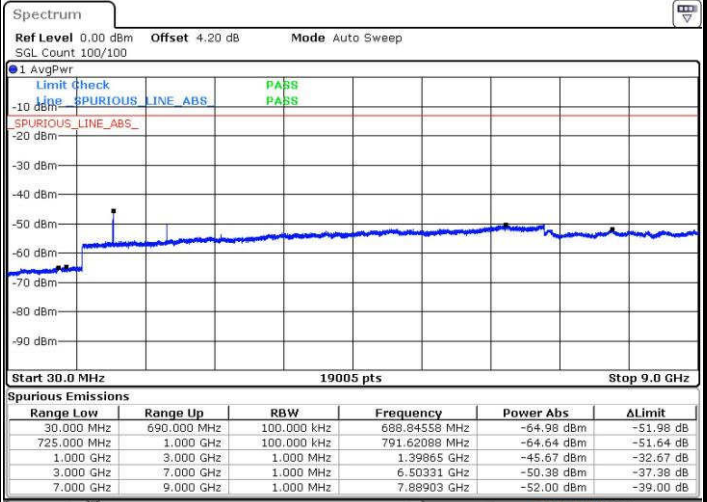

Lowest Channel / 16QAM

Date: 19.JUL.2016 02:16:26

LTE Band 7 / 20MHz

Middle Channel / QPSK

Middle Channel / 16QAM

Date: 19.JUL.2016 02:18:16

Date: 19.JUL.2016 02:17:21

Highest Channel / QPSK

Highest Channel / 16QAM

Date: 19.JUL.2016 02:19:10

Date: 19.JUL.2016 02:20:05

LTE Band 12 / 1.4MHz

Lowest Channel / QPSK

Lowest Channel / 16QAM

Date: 19.JUL.2016 02:45:49

Date: 19.JUL.2016 02:46:44

Middle Channel / QPSK

Middle Channel / 16QAM

Date: 19.JUL.2016 02:48:34

Date: 19.JUL.2016 02:47:39

LTE Band 12 / 1.4MHz

Highest Channel / QPSK

Date: 19.JUL.2016 02:49:29

Highest Channel / 16QAM