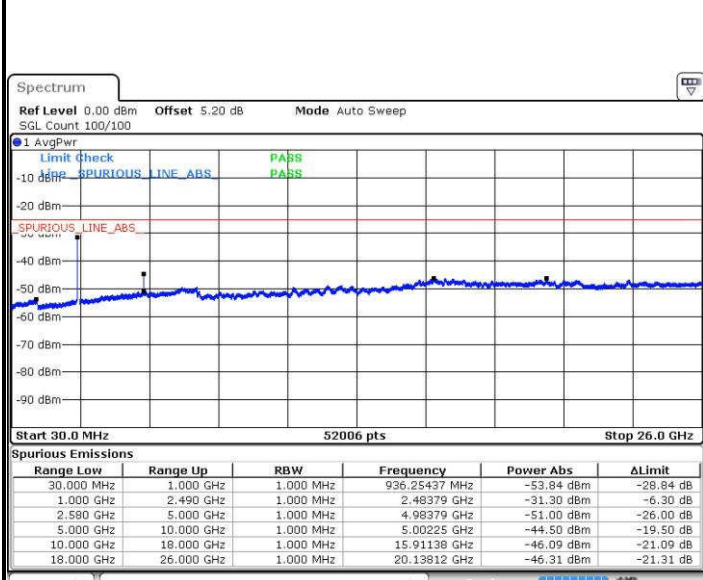

LTE Band7 / 15MHz

Highest Channel / QPSK

Date: 19.JUL.2016 02:02:26

Highest Channel / 16QAM

Date: 19.JUL.2016 02:03:21

LTE Band 7 / 20MHz

Lowest Channel / QPSK

Date: 19.JUL.2016 02:15:32

Lowest Channel / 16QAM

Date: 19.JUL.2016 02:16:26

LTE Band 7 / 20MHz

Middle Channel / QPSK

Middle Channel / 16QAM

Date: 19.JUL.2016 02:18:16

Date: 19.JUL.2016 02:17:21

Highest Channel / QPSK

Highest Channel / 16QAM

Date: 19.JUL.2016 02:19:10

Date: 19.JUL.2016 02:20:05

LTE Band 12 / 1.4MHz

Lowest Channel / QPSK

Lowest Channel / 16QAM

Date: 19.JUL.2016 02:45:49

Date: 19.JUL.2016 02:46:44