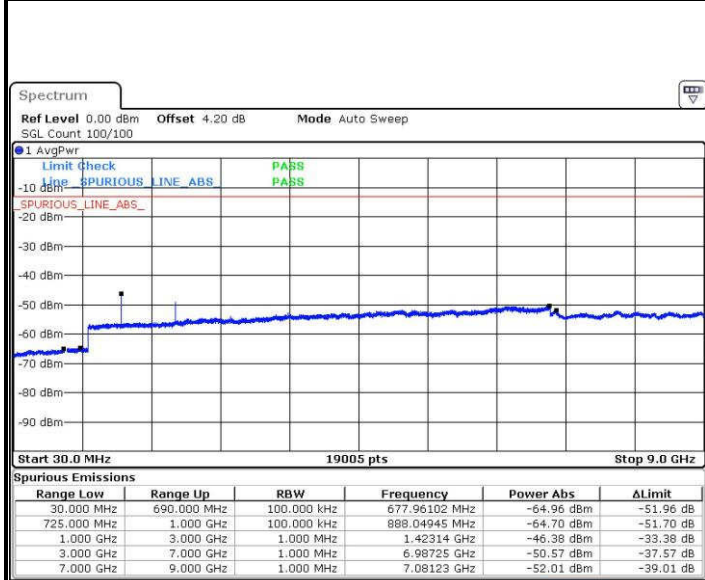

Middle Channel / 16QAM

Date: 19.JUL.2016 03:21:16

Date: 19.JUL.2016 03:20:21

Highest Channel / QPSK

Highest Channel / 16QAM

Date: 19.JUL.2016 03:22:11

Date: 19.JUL.2016 03:23:07

LTE Band 12 / 5MHz

Lowest Channel / QPSK

Lowest Channel / 16QAM

Date: 19.JUL.2016 03:51:13

Date: 19.JUL.2016 03:52:08

Middle Channel / QPSK

Middle Channel / 16QAM

Date: 19.JUL.2016 03:53:58

Date: 19.JUL.2016 03:53:03

LTE Band 12 / 5MHz

Highest Channel / QPSK

Date: 19.JUL.2016 03:54:54

Highest Channel / 16QAM

Date: 19.JUL.2016 03:55:49

LTE Band 12 / 10MHz

Lowest Channel / QPSK

Date: 19.JUL.2016 04:23:55