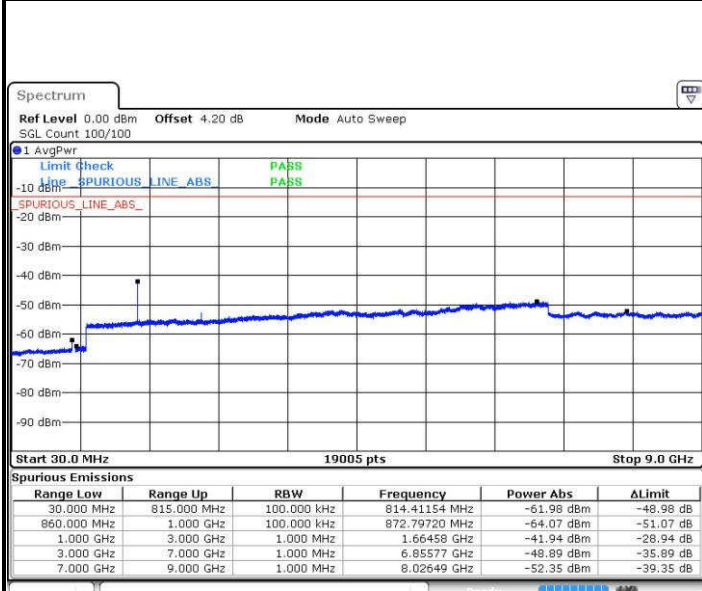

LTE Band 5 / 5MHz

Highest Channel / QPSK

Date: 18 JUL 2016 18:22:48

Highest Channel / 16QAM

Date: 18 JUL 2016 18:23:43

LTE Band 5 / 10MHz

Lowest Channel / QPSK

Date: 18 JUL 2016 18:37:52

Lowest Channel / 16QAM

Date: 18 JUL 2016 18:38:47

LTE Band 5 / 10MHz

Middle Channel / QPSK

Date: 18 JUL 2016 18:40:25

Middle Channel / 16QAM

Date: 18 JUL 2016 18:41:20

Highest Channel / QPSK

Date: 18 JUL 2016 18:55:29

Highest Channel / 16QAM

Date: 18 JUL 2016 18:56:24

LTE Band 7 / 5MHz

Lowest Channel / QPSK

Lowest Channel / 16QAM

Date: 19.JUL.2016 01:25:19

Date: 19.JUL.2016 01:26:14

Middle Channel / QPSK

Middle Channel / 16QAM

Date: 19.JUL.2016 01:28:03

Date: 19.JUL.2016 01:27:09

LTE Band 7 / 5MHz

Highest Channel / QPSK

Date: 19.JUL.2016 01:28:58

Highest Channel / 16QAM