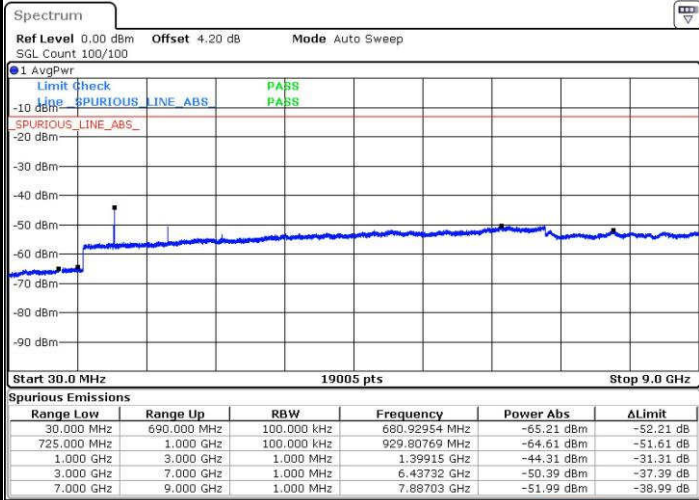

Date: 19.JUL.2016 02:50:25

LTE Band 12 / 3MHz

Lowest Channel / QPSK

Date: 19.JUL.2016 03:18:31

Lowest Channel / 16QAM

Date: 19.JUL.2016 03:19:26

LTE Band 12 / 3MHz

Middle Channel / QPSK

Middle Channel / 16QAM

Date: 19.JUL.2016 03:21:16

Date: 19.JUL.2016 03:20:21

Highest Channel / QPSK

Highest Channel / 16QAM

Date: 19.JUL.2016 03:22:11

Date: 19.JUL.2016 03:23:07

LTE Band 12 / 5MHz

Lowest Channel / QPSK

Lowest Channel / 16QAM

Date: 19.JUL.2016 03:51:13

Date: 19.JUL.2016 03:52:08

Middle Channel / QPSK

Middle Channel / 16QAM

Date: 19.JUL.2016 03:53:58

Date: 19.JUL.2016 03:53:03