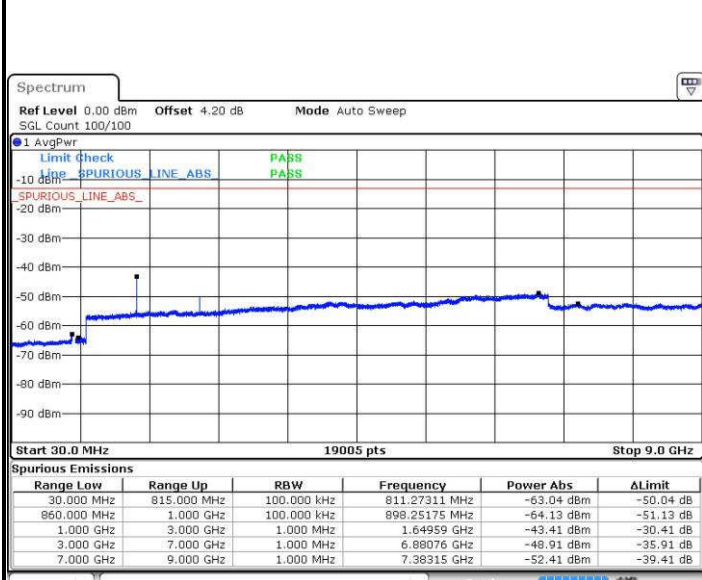

LTE Band 5 / 5MHz

Highest Channel / QPSK

Date: 18 JUL 2016 18:22:48

Highest Channel / 16QAM

Date: 18 JUL 2016 18:23:43

LTE Band 5 / 10MHz

Lowest Channel / QPSK

Date: 18 JUL 2016 18:37:52

Lowest Channel / 16QAM

Date: 18 JUL 2016 18:38:47

LTE Band 5 / 10MHz

Middle Channel / QPSK

Date: 18 JUL 2016 18:40:25

Middle Channel / 16QAM

Date: 18 JUL 2016 18:41:20

Highest Channel / QPSK

Date: 18 JUL 2016 18:55:29

Highest Channel / 16QAM

Date: 18 JUL 2016 18:56:24

LTE Band 7 / 5MHz

Lowest Channel / QPSK

Lowest Channel / 16QAM

Date: 19.JUL.2016 01:25:19

Date: 19.JUL.2016 01:26:14