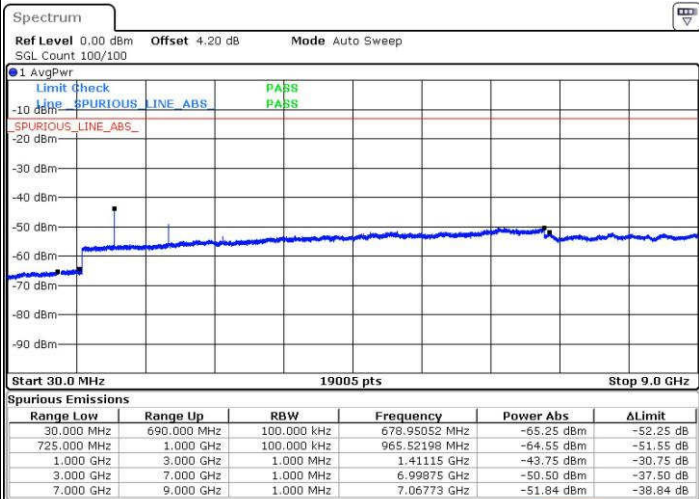

Middle Channel / 16QAM

Date: 19.JUL.2016 03:21:16

Date: 19.JUL.2016 03:20:21

Highest Channel / QPSK

Highest Channel / 16QAM

Date: 19.JUL.2016 03:22:11

Date: 19.JUL.2016 03:23:07

LTE Band 12 / 5MHz

Lowest Channel / QPSK

Lowest Channel / 16QAM

Date: 19.JUL.2016 03:51:13

Date: 19.JUL.2016 03:52:08

Middle Channel / QPSK

Middle Channel / 16QAM

Date: 19.JUL.2016 03:53:58

Date: 19.JUL.2016 03:53:03

LTE Band 12 / 5MHz

Highest Channel / QPSK

Date: 19.JUL.2016 03:54:54

Highest Channel / 16QAM

Date: 19.JUL.2016 03:55:49

LTE Band 12 / 10MHz

Lowest Channel / QPSK

Date: 19.JUL.2016 04:23:55