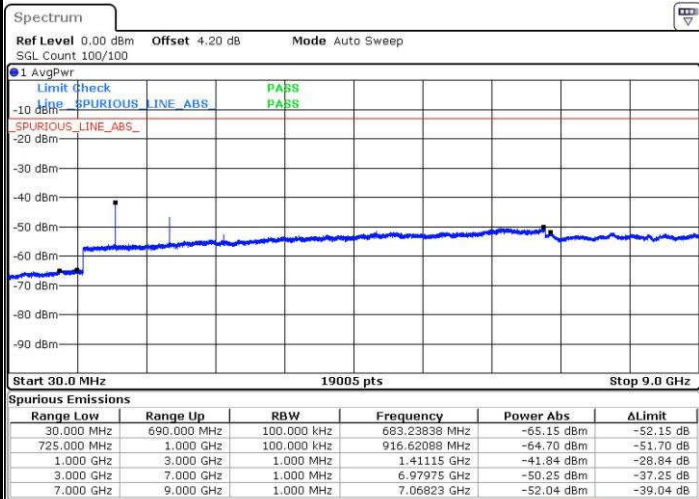

Middle Channel / 16QAM

Date: 19.JUL.2016 03:21:16

Date: 19.JUL.2016 03:20:21

Highest Channel / QPSK

Highest Channel / 16QAM

Date: 19.JUL.2016 03:22:11

Date: 19.JUL.2016 03:23:07

LTE Band 12 / 5MHz

Lowest Channel / QPSK

Lowest Channel / 16QAM

Date: 19.JUL.2016 03:51:13

Date: 19.JUL.2016 03:52:08

Middle Channel / QPSK

Middle Channel / 16QAM

Date: 19.JUL.2016 03:53:58

Date: 19.JUL.2016 03:53:03

LTE Band 12 / 5MHz

Highest Channel / QPSK

Date: 19.JUL.2016 03:54:54

Highest Channel / 16QAM

Date: 19.JUL.2016 03:55:49

LTE Band 12 / 10MHz

Lowest Channel / QPSK

Date: 19.JUL.2016 04:23:55