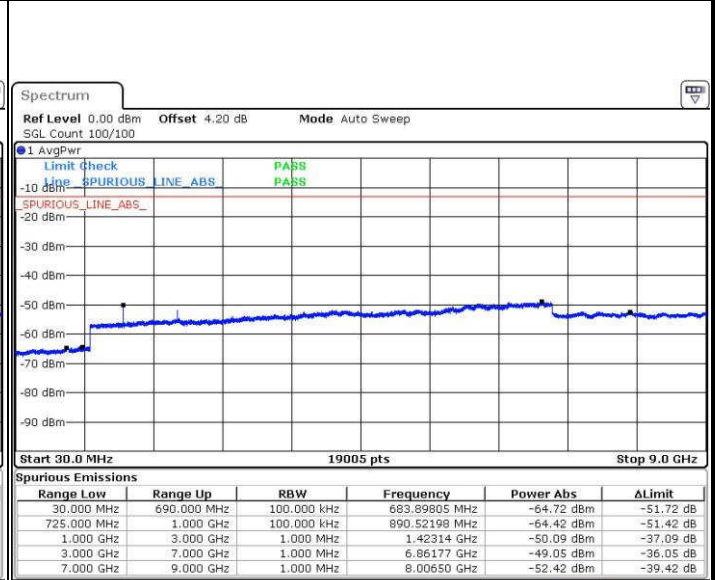

Date: 19.JUL.2016 04:27:36

Highest Channel / 16QAM

Date: 19.JUL.2016 04:28:31

LTE Band 17 / 5MHz

Lowest Channel / QPSK

Lowest Channel / 16QAM

Date: 18 JUL 2016 15:29:06

Date: 18 JUL 2016 15:30:01

Middle Channel / QPSK

Middle Channel / 16QAM

Date: 18 JUL 2016 15:31:38

Date: 18 JUL 2016 15:32:33

LTE Band 17 / 5MHz

Highest Channel / QPSK

Date: 18 JUL 2016 15:38:42

Highest Channel / 16QAM

Date: 18 JUL 2016 15:39:37

LTE Band 17 / 10MHz

Lowest Channel / QPSK

Date: 18 JUL 2016 15:45:47

Lowest Channel / 16QAM

Date: 18 JUL 2016 15:46:41

LTE Band 17 / 10MHz

Middle Channel / QPSK

Middle Channel / 16QAM

Date: 18 JUL 2016 15:48:19

Date: 18 JUL 2016 15:49:13

Highest Channel / QPSK

Highest Channel / 16QAM

Date: 18 JUL 2016 15:55:23

Date: 18 JUL 2016 15:56:18

LTE Band 25 / 1.4MHz