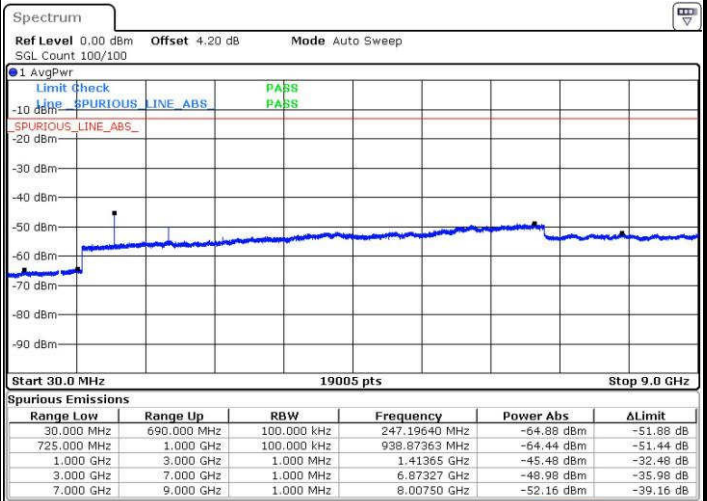

Date: 18 JUL 2016 15:39:37

LTE Band 17 / 10MHz

Lowest Channel / QPSK

Date: 18 JUL 2016 15:45:47

Lowest Channel / 16QAM

Date: 18 JUL 2016 15:46:41

LTE Band 17 / 10MHz

Middle Channel / QPSK

Middle Channel / 16QAM

Date: 18 JUL 2016 15:48:19

Date: 18 JUL 2016 15:49:13

Highest Channel / QPSK

Highest Channel / 16QAM

Date: 18 JUL 2016 15:55:23

Date: 18 JUL 2016 15:56:18

LTE Band 25 / 1.4MHz

Highest Channel / QPSK

Highest Channel / 16QAM

Date: 19.JUL.2016 06:58:53

Date: 19.JUL.2016 07:02:08

LTE Band 25 / 3MHz

Highest Channel / QPSK

Highest Channel / 16QAM

Date: 19.JUL.2016 07:17:36

Date: 19.JUL.2016 07:11:56

LTE Band 25 / 5MHz

Highest Channel / QPSK

Highest Channel / 16QAM

Date: 19.JUL.2016 07:22:28

Date: 19.JUL.2016 07:21:48

LTE Band 25 / 10MHz

Highest Channel / QPSK