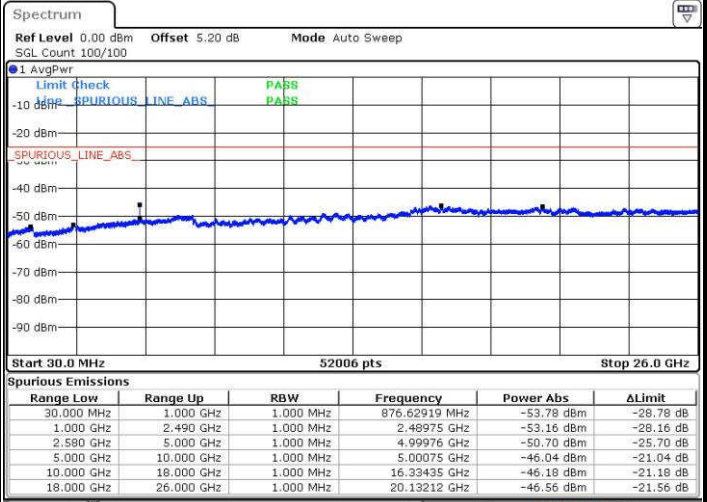

Lowest Channel / 16QAM

Date: 18 JUL 2016 18:38:47

LTE Band 5 / 10MHz

Middle Channel / QPSK

Date: 18 JUL 2016 18:40:25

Middle Channel / 16QAM

Date: 18 JUL 2016 18:41:20

Highest Channel / QPSK

Date: 18 JUL 2016 18:55:29

Highest Channel / 16QAM

Date: 18 JUL 2016 18:56:24

LTE Band 7 / 5MHz

Lowest Channel / QPSK

Lowest Channel / 16QAM

Date: 19.JUL.2016 01:25:19

Date: 19.JUL.2016 01:26:14

Middle Channel / QPSK

Middle Channel / 16QAM

Date: 19.JUL.2016 01:28:03

Date: 19.JUL.2016 01:27:09

LTE Band 7 / 5MHz

Highest Channel / QPSK

Date: 19.JUL.2016 01:28:58

Highest Channel / 16QAM