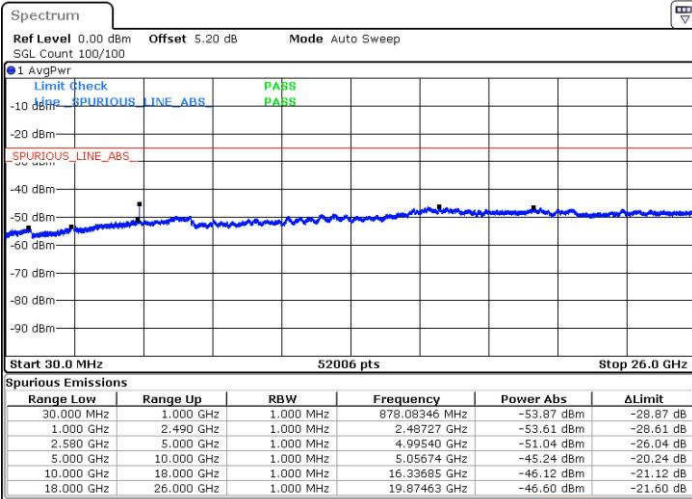

Middle Channel / 16QAM

Date: 19.JUL.2016 01:44:48

Date: 19.JUL.2016 01:43:53

Highest Channel / QPSK

Highest Channel / 16QAM

Date: 19.JUL.2016 01:45:42

Date: 19.JUL.2016 01:46:37

LTE Band 7 / 15MHz

Lowest Channel / QPSK

Lowest Channel / 16QAM

Date: 19.JUL.2016 01:58:48

Date: 19.JUL.2016 01:59:42

Middle Channel / QPSK

Middle Channel / 16QAM

Date: 19.JUL.2016 02:01:32

Date: 19.JUL.2016 02:00:37

LTE Band7 / 15MHz

Highest Channel / QPSK

Date: 19.JUL.2016 02:02:26

Highest Channel / 16QAM

Date: 19.JUL.2016 02:03:21

LTE Band 7 / 20MHz

Lowest Channel / QPSK

Date: 19.JUL.2016 02:15:32