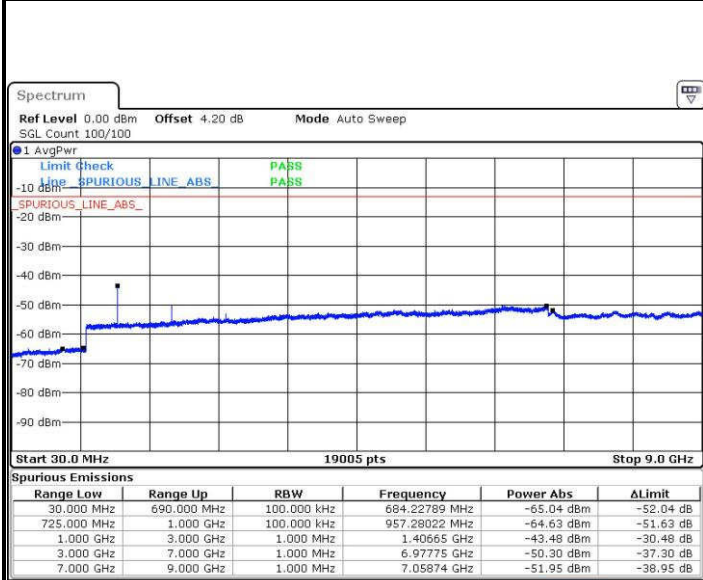

LTE Band 12 / 5MHz

Highest Channel / QPSK

Date: 19.JUL.2016 03:54:54

Highest Channel / 16QAM

Date: 19.JUL.2016 03:55:49

LTE Band 12 / 10MHz

Lowest Channel / QPSK

Date: 19.JUL.2016 04:23:55

Lowest Channel / 16QAM

Date: 19.JUL.2016 04:24:50

LTE Band 12 / 10MHz

Middle Channel / QPSK

Date: 19.JUL.2016 04:26:40

Middle Channel / 16QAM

Date: 19.JUL.2016 04:25:45

Highest Channel / QPSK

Date: 19.JUL.2016 04:27:36

Highest Channel / 16QAM

Date: 19.JUL.2016 04:28:31

LTE Band 17 / 5MHz

Lowest Channel / QPSK

Lowest Channel / 16QAM

Date: 18 JUL 2016 15:29:06

Date: 18 JUL 2016 15:30:01

Middle Channel / QPSK

Middle Channel / 16QAM

Date: 18 JUL 2016 15:31:38

Date: 18 JUL 2016 15:32:33

LTE Band 17 / 5MHz

Highest Channel / QPSK

Date: 18 JUL 2016 15:38:42

Highest Channel / 16QAM