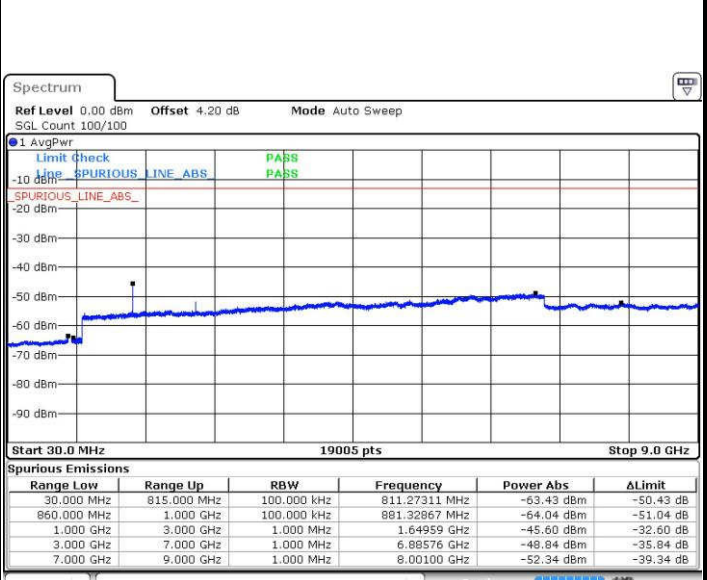

LTE Band 5 / 5MHz

Highest Channel / QPSK

Date: 18 JUL 2016 18:22:48

Highest Channel / 16QAM

Date: 18 JUL 2016 18:23:43

LTE Band 5 / 10MHz

Lowest Channel / QPSK

Date: 18 JUL 2016 18:37:52

Lowest Channel / 16QAM

Date: 18 JUL 2016 18:38:47

LTE Band 5 / 10MHz

Middle Channel / QPSK

Date: 18 JUL 2016 18:40:25

Middle Channel / 16QAM

Date: 18 JUL 2016 18:41:20

Highest Channel / QPSK

Date: 18 JUL 2016 18:55:29

Highest Channel / 16QAM

Date: 18 JUL 2016 18:56:24

LTE Band 7 / 5MHz

Lowest Channel / QPSK

Lowest Channel / 16QAM

Date: 19.JUL.2016 01:25:19

Date: 19.JUL.2016 01:26:14