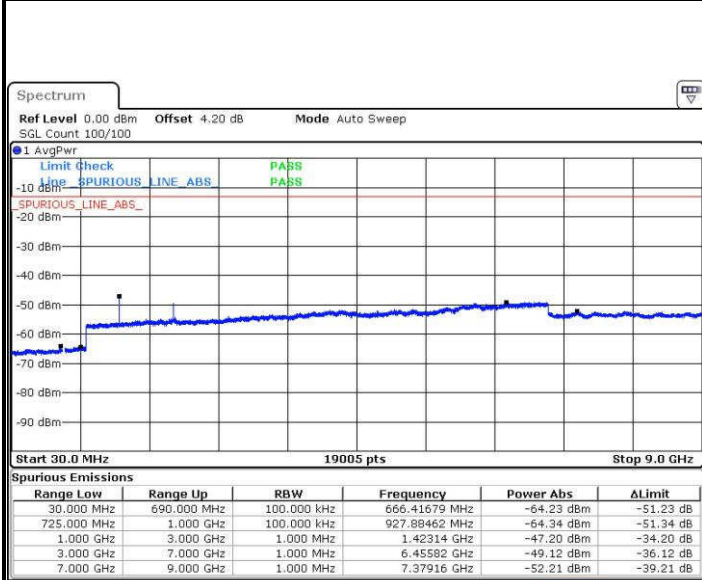

Date: 19.JUL.2016 04:27:36

Highest Channel / 16QAM

Date: 19.JUL.2016 04:28:31

LTE Band 17 / 5MHz

Lowest Channel / QPSK

Lowest Channel / 16QAM

Date: 18 JUL 2016 15:29:06

Date: 18 JUL 2016 15:30:01

Middle Channel / QPSK

Middle Channel / 16QAM

Date: 18 JUL 2016 15:31:38

Date: 18 JUL 2016 15:32:33

LTE Band 17 / 5MHz

Highest Channel / QPSK

Date: 18 JUL 2016 15:38:42

Highest Channel / 16QAM

Date: 18 JUL 2016 15:39:37

LTE Band 17 / 10MHz

Lowest Channel / QPSK

Date: 18 JUL 2016 15:45:47

Lowest Channel / 16QAM

Date: 18 JUL 2016 15:46:41

LTE Band 17 / 10MHz

Middle Channel / QPSK

Middle Channel / 16QAM

Date: 18 JUL 2016 15:48:19

Date: 18 JUL 2016 15:49:13

Highest Channel / QPSK

Highest Channel / 16QAM

Date: 18 JUL 2016 15:55:23

Date: 18 JUL 2016 15:56:18

LTE Band 25 / 1.4MHz