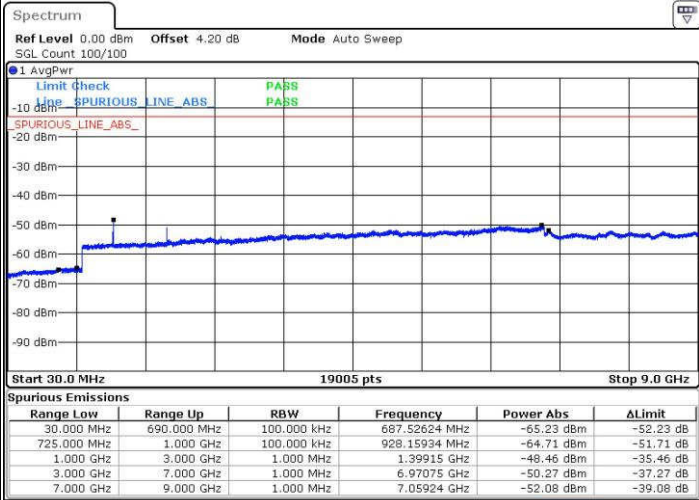

Middle Channel / 16QAM

Date: 19.JUL.2016 03:21:16

Date: 19.JUL.2016 03:20:21

Highest Channel / QPSK

Highest Channel / 16QAM

Date: 19.JUL.2016 03:22:11

Date: 19.JUL.2016 03:23:07

LTE Band 12 / 5MHz

Lowest Channel / QPSK

Lowest Channel / 16QAM

Date: 19.JUL.2016 03:51:13

Date: 19.JUL.2016 03:52:08

Middle Channel / QPSK

Middle Channel / 16QAM

Date: 19.JUL.2016 03:53:58

Date: 19.JUL.2016 03:53:03