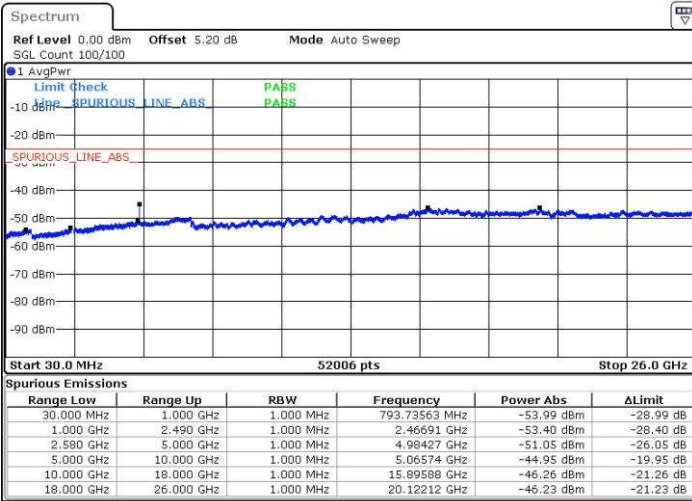

Date: 18 JUL 2016 18:55:29

Highest Channel / 16QAM

Date: 18 JUL 2016 18:56:24

LTE Band 7 / 5MHz

Lowest Channel / QPSK

Lowest Channel / 16QAM

Date: 19.JUL.2016 01:25:19

Date: 19.JUL.2016 01:26:14

Middle Channel / QPSK

Middle Channel / 16QAM

Date: 19.JUL.2016 01:28:03

Date: 19.JUL.2016 01:27:09

LTE Band 7 / 5MHz

Highest Channel / QPSK

Date: 19.JUL.2016 01:28:58

Highest Channel / 16QAM