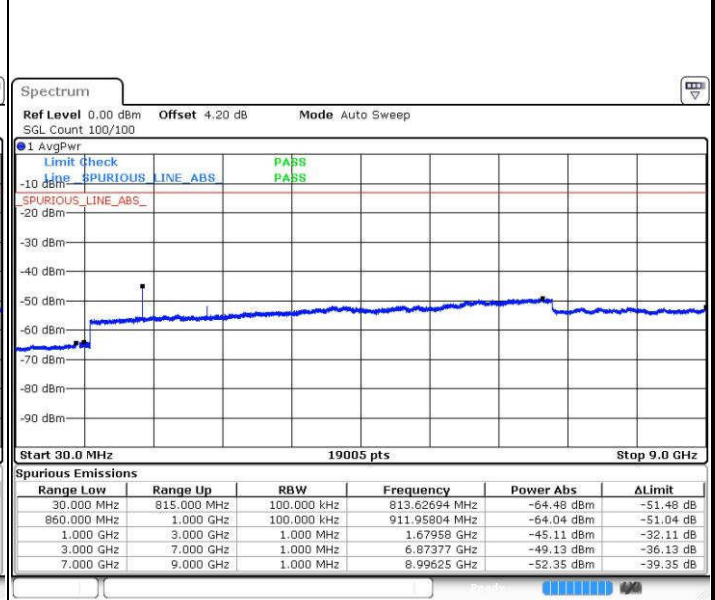

LTE Band 5 / 5MHz

Highest Channel / QPSK

Date: 18 JUL 2016 18:22:48

Highest Channel / 16QAM

Date: 18 JUL 2016 18:23:43

LTE Band 5 / 10MHz

Lowest Channel / QPSK

Date: 18 JUL 2016 18:37:52

Lowest Channel / 16QAM

Date: 18 JUL 2016 18:38:47

LTE Band 5 / 10MHz

Middle Channel / QPSK

Date: 18 JUL 2016 18:40:25

Middle Channel / 16QAM

Date: 18 JUL 2016 18:41:20

Highest Channel / QPSK

Date: 18 JUL 2016 18:55:29

Highest Channel / 16QAM

Date: 18 JUL 2016 18:56:24

LTE Band 7 / 5MHz

Lowest Channel / QPSK

Lowest Channel / 16QAM

Date: 19.JUL.2016 01:25:19

Date: 19.JUL.2016 01:26:14

Middle Channel / QPSK

Middle Channel / 16QAM

Date: 19.JUL.2016 01:28:03

Date: 19.JUL.2016 01:27:09

LTE Band 7 / 5MHz

Highest Channel / QPSK

Date: 19.JUL.2016 01:28:58

Highest Channel / 16QAM