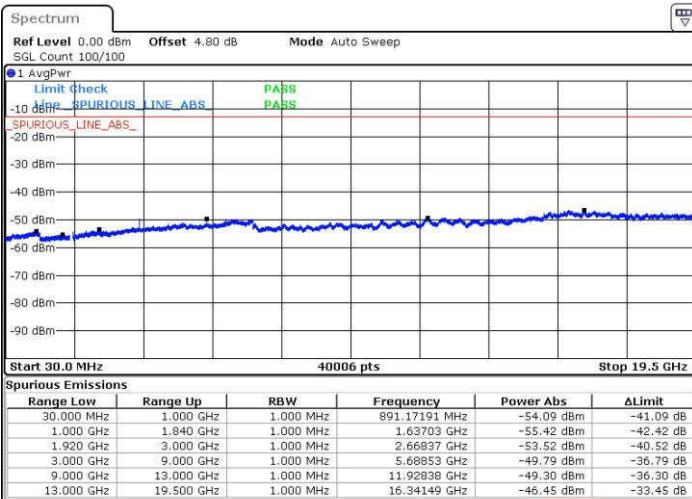

Date: 19.JUL.2016 07:11:56

LTE Band 25 / 5MHz

Highest Channel / QPSK

Highest Channel / 16QAM

Date: 19.JUL.2016 07:22:28

Date: 19.JUL.2016 07:21:48

LTE Band 25 / 10MHz

Highest Channel / QPSK

Highest Channel / 16QAM

Date: 19.JUL.2016 07:27:28

Date: 19.JUL.2016 07:26:48

LTE Band 25 / 15MHz

Highest Channel / QPSK

Highest Channel / 16QAM

Date: 19.JUL.2016 07:34:02

Date: 19.JUL.2016 07:33:22

LTE Band 25 / 20MHz

Highest Channel / QPSK

Highest Channel / 16QAM

Date: 19.JUL.2016 07:42:02

Date: 19.JUL.2016 07:41:22