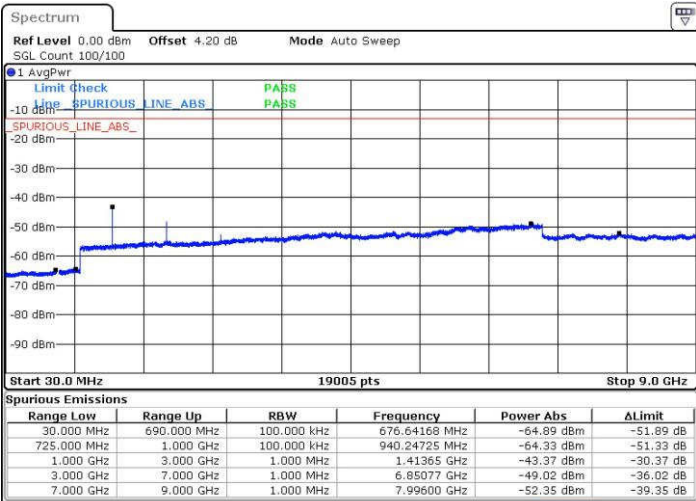

Date: 18 JUL 2016 15:39:37

LTE Band 17 / 10MHz

Lowest Channel / QPSK

Date: 18 JUL 2016 15:45:47

Lowest Channel / 16QAM

Date: 18 JUL 2016 15:46:41

LTE Band 17 / 10MHz

Middle Channel / QPSK

Middle Channel / 16QAM

Date: 18 JUL 2016 15:48:19

Date: 18 JUL 2016 15:49:13

Highest Channel / QPSK

Highest Channel / 16QAM

Date: 18 JUL 2016 15:55:23

Date: 18 JUL 2016 15:56:18

LTE Band 25 / 1.4MHz

Highest Channel / QPSK

Highest Channel / 16QAM

Date: 19.JUL.2016 06:58:53

Date: 19.JUL.2016 07:02:08

LTE Band 25 / 3MHz

Highest Channel / QPSK

Highest Channel / 16QAM

Date: 19.JUL.2016 07:17:36