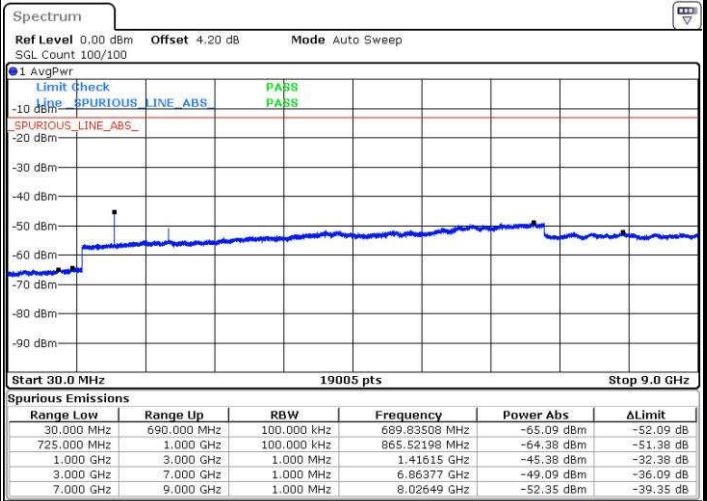

Date: 19.JUL.2016 04:27:36

Highest Channel / 16QAM

Date: 19.JUL.2016 04:28:31

LTE Band 17 / 5MHz

Lowest Channel / QPSK

Lowest Channel / 16QAM

Date: 18 JUL 2016 15:29:06

Date: 18 JUL 2016 15:30:01

Middle Channel / QPSK

Middle Channel / 16QAM

Date: 18 JUL 2016 15:31:38

Date: 18 JUL 2016 15:32:33

LTE Band 17 / 5MHz

Highest Channel / QPSK

Date: 18 JUL 2016 15:38:42

Highest Channel / 16QAM