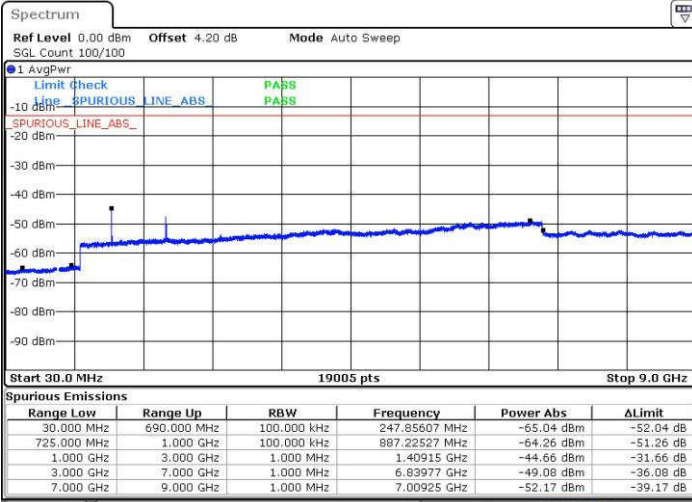

Lowest Channel / 16QAM

Date: 19.JUL.2016 04:24:50

LTE Band 12 / 10MHz

Middle Channel / QPSK

Date: 19.JUL.2016 04:26:40

Middle Channel / 16QAM

Date: 19.JUL.2016 04:25:45

Highest Channel / QPSK

Date: 19.JUL.2016 04:27:36

Highest Channel / 16QAM

Date: 19.JUL.2016 04:28:31

LTE Band 17 / 5MHz

Lowest Channel / QPSK

Lowest Channel / 16QAM

Date: 18 JUL 2016 15:29:06

Date: 18 JUL 2016 15:30:01

Middle Channel / QPSK

Middle Channel / 16QAM

Date: 18 JUL 2016 15:31:38

Date: 18 JUL 2016 15:32:33

LTE Band 17 / 5MHz

Highest Channel / QPSK

Date: 18 JUL 2016 15:38:42

Highest Channel / 16QAM