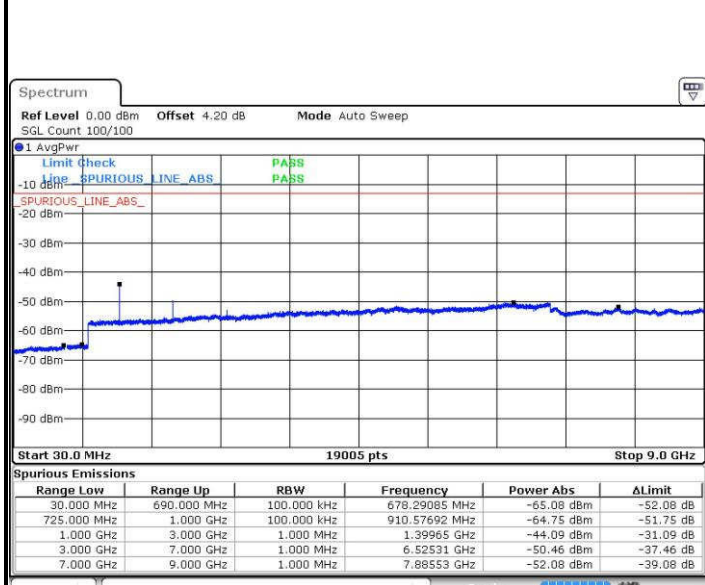

Lowest Channel / QPSK

Lowest Channel / 16QAM

Date: 19.JUL.2016 03:51:13

Date: 19.JUL.2016 03:52:08

Middle Channel / QPSK

Middle Channel / 16QAM

Date: 19.JUL.2016 03:53:58

Date: 19.JUL.2016 03:53:03

LTE Band 12 / 5MHz

Highest Channel / QPSK

Date: 19.JUL.2016 03:54:54

Highest Channel / 16QAM

Date: 19.JUL.2016 03:55:49

LTE Band 12 / 10MHz

Lowest Channel / QPSK

Date: 19.JUL.2016 04:23:55

Lowest Channel / 16QAM

Date: 19.JUL.2016 04:24:50

LTE Band 12 / 10MHz

Middle Channel / QPSK

Date: 19.JUL.2016 04:26:40

Middle Channel / 16QAM

Date: 19.JUL.2016 04:25:45

Highest Channel / QPSK

Date: 19.JUL.2016 04:27:36

Highest Channel / 16QAM

Date: 19.JUL.2016 04:28:31

LTE Band 17 / 5MHz

Lowest Channel / QPSK

Lowest Channel / 16QAM

Date: 18 JUL 2016 15:29:06

Date: 18 JUL 2016 15:30:01