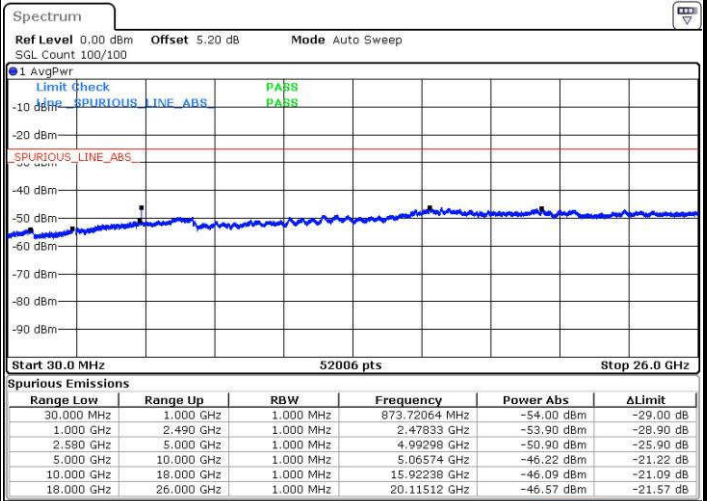

Date: 18 JUL 2016 18:55:29

Highest Channel / 16QAM

Date: 18 JUL 2016 18:56:24

LTE Band 7 / 5MHz

Lowest Channel / QPSK

Lowest Channel / 16QAM

Date: 19.JUL.2016 01:25:19

Date: 19.JUL.2016 01:26:14

Middle Channel / QPSK

Middle Channel / 16QAM

Date: 19.JUL.2016 01:28:03

Date: 19.JUL.2016 01:27:09

LTE Band 7 / 5MHz

Highest Channel / QPSK

Date: 19.JUL.2016 01:28:58

Highest Channel / 16QAM