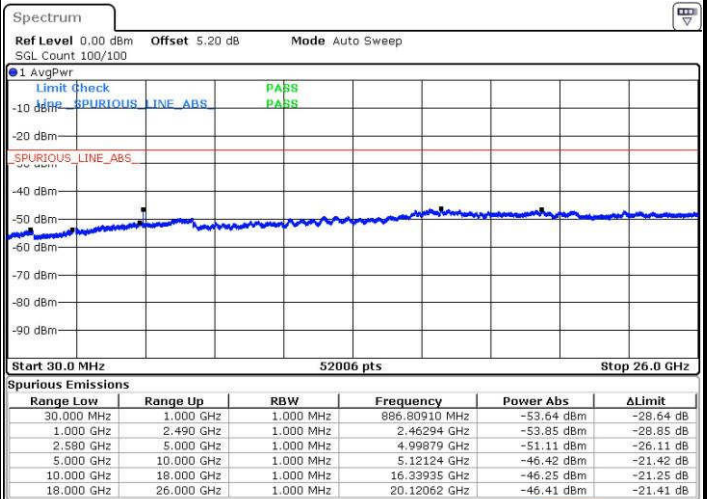

Date: 19.JUL.2016 01:29:53

LTE Band 7 / 10MHz

Lowest Channel / QPSK

Date: 19.JUL.2016 01:42:03

Lowest Channel / 16QAM

Date: 19.JUL.2016 01:42:58

LTE Band 7 / 10MHz

Middle Channel / QPSK

Middle Channel / 16QAM

Date: 19.JUL.2016 01:44:48

Date: 19.JUL.2016 01:43:53

Highest Channel / QPSK

Highest Channel / 16QAM

Date: 19.JUL.2016 01:45:42

Date: 19.JUL.2016 01:46:37

LTE Band 7 / 15MHz

LTE Band7 / 15MHz

Highest Channel / QPSK

Date: 19.JUL.2016 02:02:26

Highest Channel / 16QAM

Date: 19.JUL.2016 02:03:21

LTE Band 7 / 20MHz

Lowest Channel / QPSK

Date: 19.JUL.2016 02:15:32