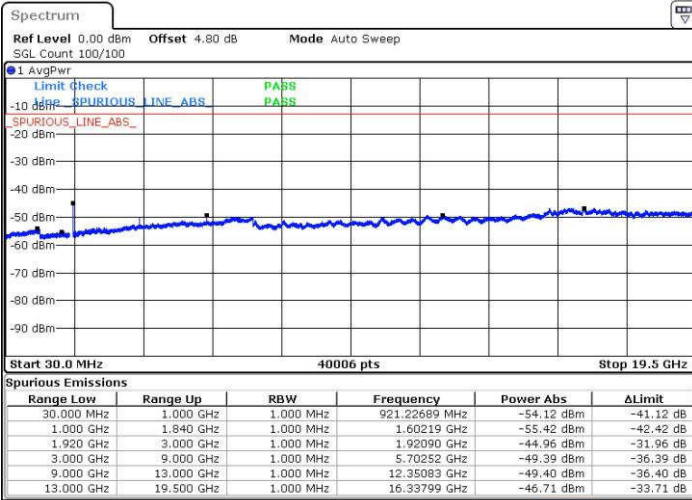

Date: 19.JUL.2016 07:11:56

LTE Band 25 / 5MHz

Highest Channel / QPSK

Highest Channel / 16QAM

Date: 19.JUL.2016 07:22:28

Date: 19.JUL.2016 07:21:48

LTE Band 25 / 10MHz

Highest Channel / QPSK

Highest Channel / 16QAM

Date: 19.JUL.2016 07:27:28

Date: 19.JUL.2016 07:26:48

LTE Band 25 / 15MHz

Highest Channel / QPSK

Highest Channel / 16QAM

Date: 19.JUL.2016 07:34:02

Date: 19.JUL.2016 07:33:22

LTE Band 25 / 20MHz

Highest Channel / QPSK

Highest Channel / 16QAM

Date: 19.JUL.2016 07:42:02

Date: 19.JUL.2016 07:41:22