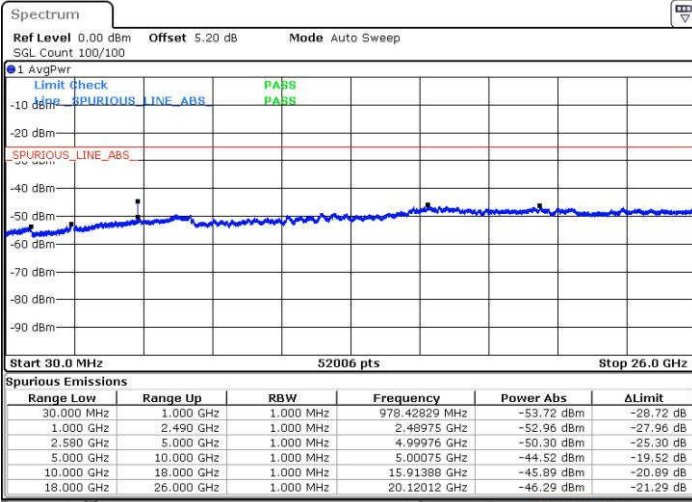

Lowest Channel / 16QAM

Date: 18 JUL 2016 18:38:47

LTE Band 5 / 10MHz

Middle Channel / QPSK

Date: 18 JUL 2016 18:40:25

Middle Channel / 16QAM

Date: 18 JUL 2016 18:41:20

Highest Channel / QPSK

Date: 18 JUL 2016 18:55:29

Highest Channel / 16QAM

Date: 18 JUL 2016 18:56:24

LTE Band 7 / 5MHz

Lowest Channel / QPSK

Lowest Channel / 16QAM

Date: 19.JUL.2016 01:25:19

Date: 19.JUL.2016 01:26:14

Middle Channel / QPSK

Middle Channel / 16QAM

Date: 19.JUL.2016 01:28:03

Date: 19.JUL.2016 01:27:09

LTE Band 7 / 5MHz

Highest Channel / QPSK

Date: 19.JUL.2016 01:28:58

Highest Channel / 16QAM