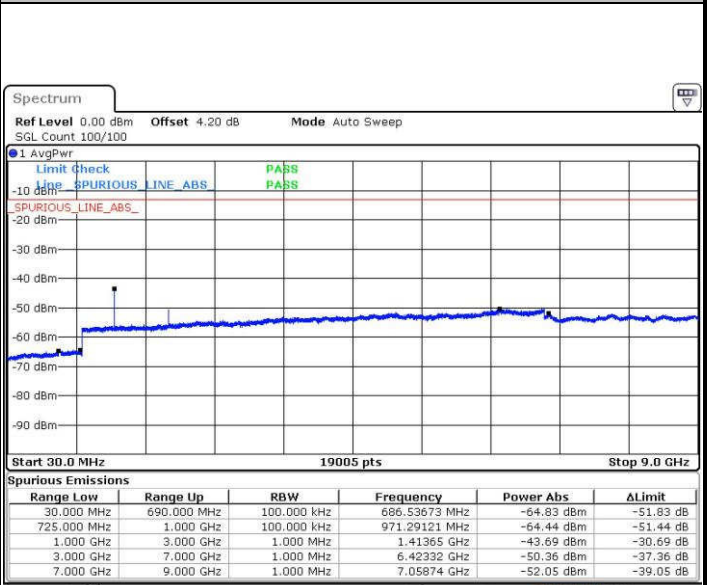

LTE Band 12 / 5MHz

Highest Channel / QPSK

Date: 19.JUL.2016 03:54:54

Highest Channel / 16QAM

Date: 19.JUL.2016 03:55:49

LTE Band 12 / 10MHz

Lowest Channel / QPSK

Date: 19.JUL.2016 04:23:55

Lowest Channel / 16QAM

Date: 19.JUL.2016 04:24:50

LTE Band 12 / 10MHz

Middle Channel / QPSK

Date: 19.JUL.2016 04:26:40

Middle Channel / 16QAM

Date: 19.JUL.2016 04:25:45

Highest Channel / QPSK

Date: 19.JUL.2016 04:27:36

Highest Channel / 16QAM

Date: 19.JUL.2016 04:28:31

LTE Band 17 / 5MHz

Lowest Channel / QPSK

Lowest Channel / 16QAM

Date: 18 JUL 2016 15:29:06

Date: 18 JUL 2016 15:30:01