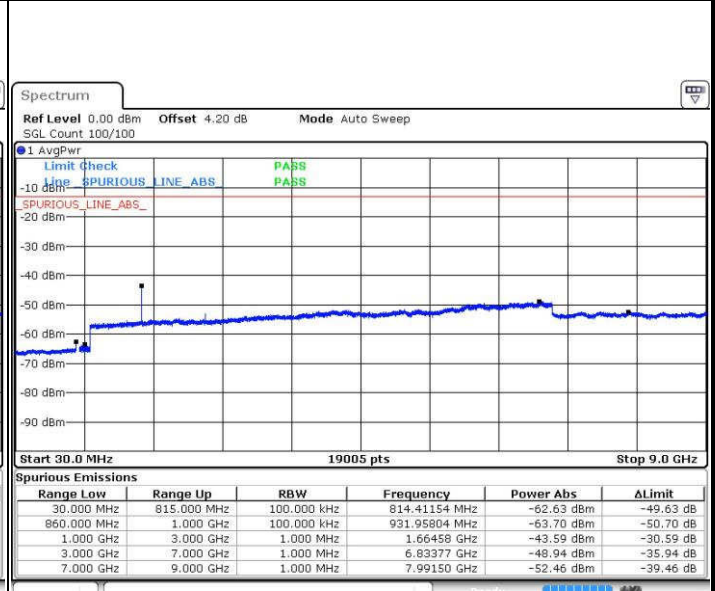

LTE Band 5 / 5MHz

Highest Channel / QPSK

Date: 18 JUL 2016 18:22:48

Highest Channel / 16QAM

Date: 18 JUL 2016 18:23:43

LTE Band 5 / 10MHz

Lowest Channel / QPSK

Date: 18 JUL 2016 18:37:52

Lowest Channel / 16QAM

Date: 18 JUL 2016 18:38:47

LTE Band 5 / 10MHz

Middle Channel / QPSK

Date: 18 JUL 2016 18:40:25

Middle Channel / 16QAM

Date: 18 JUL 2016 18:41:20

Highest Channel / QPSK

Date: 18 JUL 2016 18:55:29

Highest Channel / 16QAM

Date: 18 JUL 2016 18:56:24

LTE Band 7 / 5MHz

Lowest Channel / QPSK

Lowest Channel / 16QAM

Date: 19.JUL.2016 01:25:19

Date: 19.JUL.2016 01:26:14

Middle Channel / QPSK

Middle Channel / 16QAM

Date: 19.JUL.2016 01:28:03

Date: 19.JUL.2016 01:27:09

LTE Band 7 / 5MHz

Highest Channel / QPSK

Date: 19.JUL.2016 01:28:58

Highest Channel / 16QAM