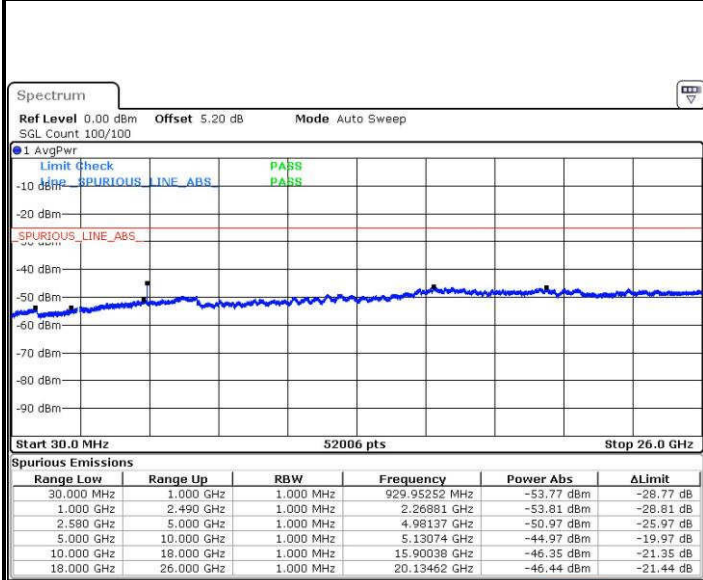

Date: 18 JUL 2016 18:55:29

Highest Channel / 16QAM

Date: 18 JUL 2016 18:56:24

LTE Band 7 / 5MHz

Lowest Channel / QPSK

Lowest Channel / 16QAM

Date: 19.JUL.2016 01:25:19

Date: 19.JUL.2016 01:26:14

Middle Channel / QPSK

Middle Channel / 16QAM

Date: 19.JUL.2016 01:28:03

Date: 19.JUL.2016 01:27:09

LTE Band 7 / 5MHz

Highest Channel / QPSK

Date: 19.JUL.2016 01:28:58

Highest Channel / 16QAM

Date: 19.JUL.2016 01:29:53

LTE Band 7 / 10MHz

Lowest Channel / QPSK

Date: 19.JUL.2016 01:42:03

Lowest Channel / 16QAM

Date: 19.JUL.2016 01:42:58

LTE Band 7 / 10MHz

Middle Channel / QPSK

Middle Channel / 16QAM

Date: 19.JUL.2016 01:44:48

Date: 19.JUL.2016 01:43:53

Highest Channel / QPSK

Highest Channel / 16QAM

Date: 19.JUL.2016 01:45:42

Date: 19.JUL.2016 01:46:37

LTE Band 7 / 15MHz