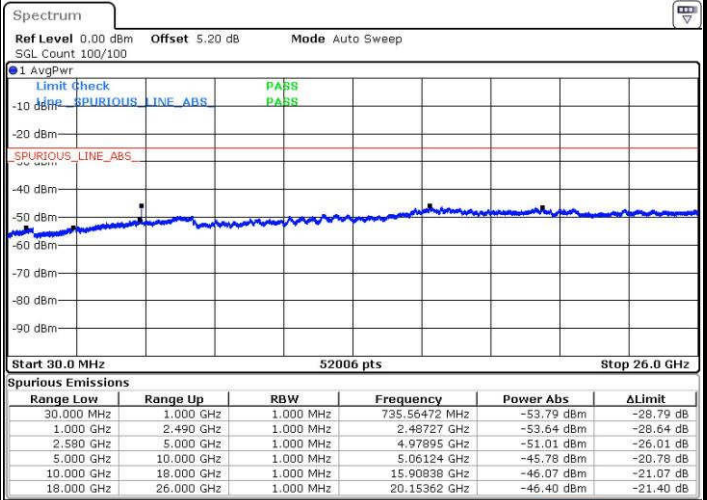

Middle Channel / QPSK

Middle Channel / 16QAM

Date: 19.JUL.2016 01:28:03

Date: 19.JUL.2016 01:27:09

LTE Band 7 / 5MHz

Highest Channel / QPSK

Date: 19.JUL.2016 01:28:58

Highest Channel / 16QAM

Date: 19.JUL.2016 01:29:53

LTE Band 7 / 10MHz

Lowest Channel / QPSK

Date: 19.JUL.2016 01:42:03

Lowest Channel / 16QAM

Date: 19.JUL.2016 01:42:58

LTE Band 7 / 10MHz

Middle Channel / QPSK

Middle Channel / 16QAM

Date: 19.JUL.2016 01:44:48

Date: 19.JUL.2016 01:43:53

Highest Channel / QPSK

Highest Channel / 16QAM

Date: 19.JUL.2016 01:45:42

Date: 19.JUL.2016 01:46:37

LTE Band 7 / 15MHz