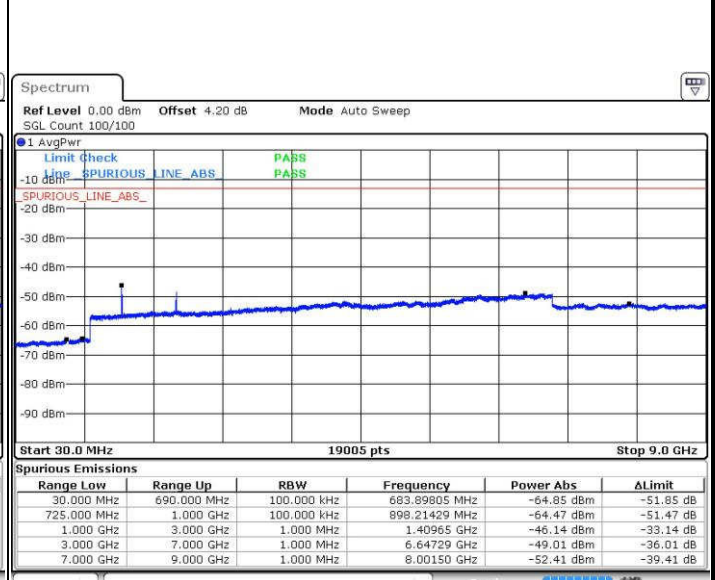

Date: 19.JUL.2016 04:27:36

Highest Channel / 16QAM

Date: 19.JUL.2016 04:28:31

LTE Band 17 / 5MHz

Lowest Channel / QPSK

Lowest Channel / 16QAM

Date: 18 JUL 2016 15:29:06

Date: 18 JUL 2016 15:30:01

Middle Channel / QPSK

Middle Channel / 16QAM

Date: 18 JUL 2016 15:31:38

Date: 18 JUL 2016 15:32:33

LTE Band 17 / 5MHz

Highest Channel / QPSK

Date: 18 JUL 2016 15:38:42

Highest Channel / 16QAM

Date: 18 JUL 2016 15:39:37

LTE Band 17 / 10MHz

Lowest Channel / QPSK

Date: 18 JUL 2016 15:45:47

Lowest Channel / 16QAM

Date: 18 JUL 2016 15:46:41

LTE Band 17 / 10MHz

Middle Channel / QPSK

Middle Channel / 16QAM

Date: 18 JUL 2016 15:48:19

Date: 18 JUL 2016 15:49:13

Highest Channel / QPSK

Highest Channel / 16QAM

Date: 18 JUL 2016 15:55:23

Date: 18 JUL 2016 15:56:18

LTE Band 25 / 1.4MHz