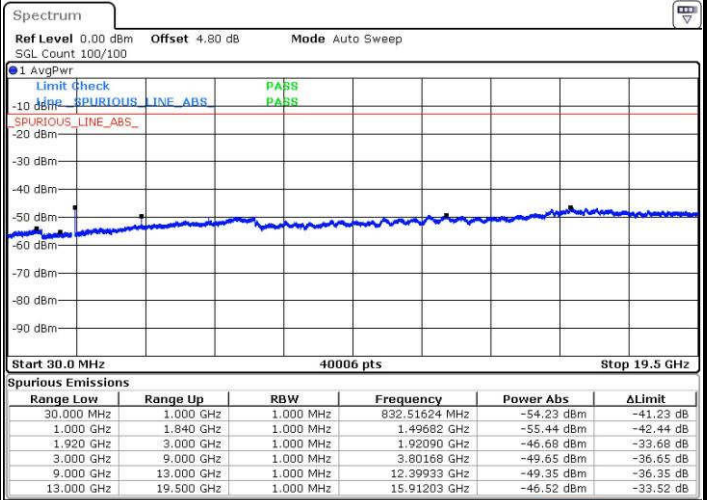

Date: 19.JUL.2016 07:11:56

LTE Band 25 / 5MHz

Highest Channel / QPSK

Highest Channel / 16QAM

Date: 19.JUL.2016 07:22:28

Date: 19.JUL.2016 07:21:48

LTE Band 25 / 10MHz

Highest Channel / QPSK

Highest Channel / 16QAM

Date: 19.JUL.2016 07:27:28

Date: 19.JUL.2016 07:26:48

LTE Band 25 / 15MHz

Highest Channel / QPSK

Highest Channel / 16QAM

Date: 19.JUL.2016 07:34:02

Date: 19.JUL.2016 07:33:22

LTE Band 25 / 20MHz

Highest Channel / QPSK

Highest Channel / 16QAM

Date: 19.JUL.2016 07:42:02

Date: 19.JUL.2016 07:41:22