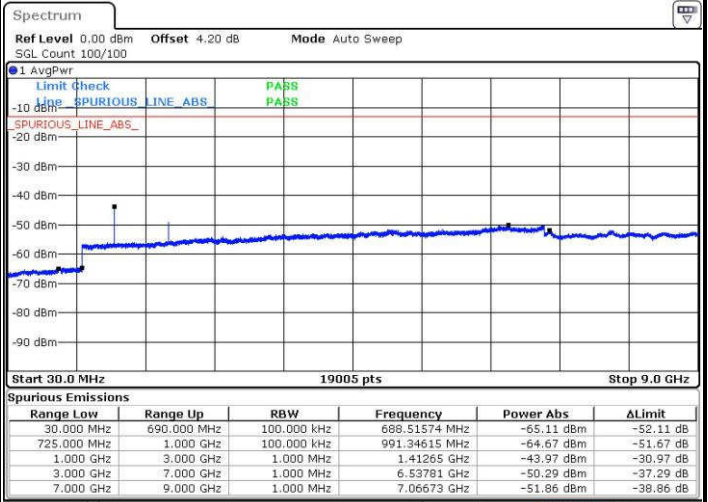

Middle Channel / QPSK

Middle Channel / 16QAM

Date: 19.JUL.2016 02:48:34

Date: 19.JUL.2016 02:47:39

LTE Band 12 / 1.4MHz

Highest Channel / QPSK

Date: 19.JUL.2016 02:49:29

Highest Channel / 16QAM

Date: 19.JUL.2016 02:50:25

LTE Band 12 / 3MHz

Lowest Channel / QPSK

Date: 19.JUL.2016 03:18:31

Lowest Channel / 16QAM

Date: 19.JUL.2016 03:19:26

LTE Band 12 / 3MHz

Middle Channel / QPSK

Middle Channel / 16QAM

Date: 19.JUL.2016 03:21:16

Date: 19.JUL.2016 03:20:21

Highest Channel / QPSK

Highest Channel / 16QAM

Date: 19.JUL.2016 03:22:11

Date: 19.JUL.2016 03:23:07

LTE Band 12 / 5MHz