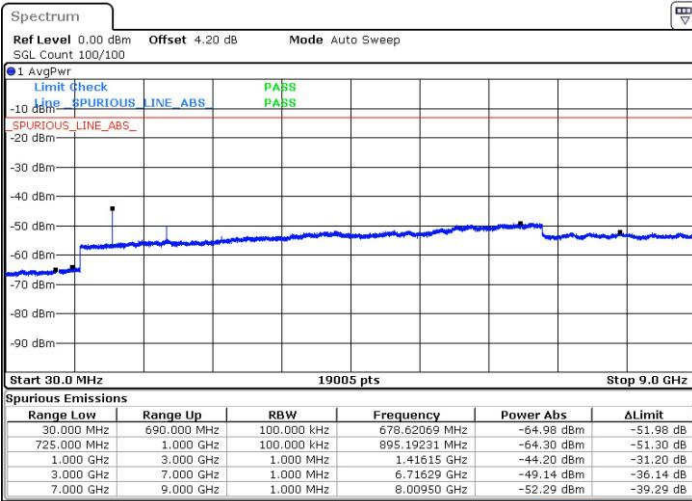

Lowest Channel / 16QAM

Date: 19.JUL.2016 04:24:50

LTE Band 12 / 10MHz

Middle Channel / QPSK

Date: 19.JUL.2016 04:26:40

Middle Channel / 16QAM

Date: 19.JUL.2016 04:25:45

Highest Channel / QPSK

Date: 19.JUL.2016 04:27:36

Highest Channel / 16QAM

Date: 19.JUL.2016 04:28:31

LTE Band 17 / 5MHz

Lowest Channel / QPSK

Lowest Channel / 16QAM

Date: 18 JUL 2016 15:29:06

Date: 18 JUL 2016 15:30:01

Middle Channel / QPSK

Middle Channel / 16QAM

Date: 18 JUL 2016 15:31:38

Date: 18 JUL 2016 15:32:33

LTE Band 17 / 5MHz

Highest Channel / QPSK

Date: 18 JUL 2016 15:38:42

Highest Channel / 16QAM