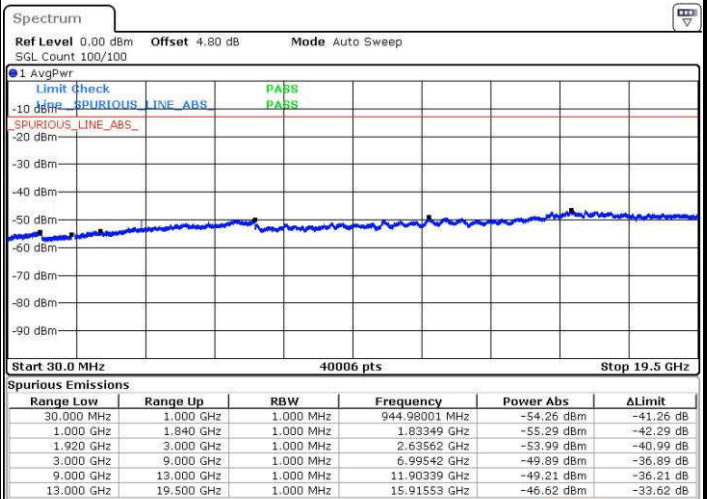

Date: 19.JUL.2016 07:11:56

LTE Band 25 / 5MHz

Highest Channel / QPSK

Highest Channel / 16QAM

Date: 19.JUL.2016 07:22:28

Date: 19.JUL.2016 07:21:48

LTE Band 25 / 10MHz

Highest Channel / QPSK

Highest Channel / 16QAM

Date: 19.JUL.2016 07:27:28

Date: 19.JUL.2016 07:26:48

LTE Band 25 / 15MHz

Highest Channel / QPSK

Highest Channel / 16QAM

Date: 19.JUL.2016 07:34:02

Date: 19.JUL.2016 07:33:22

LTE Band 25 / 20MHz

Highest Channel / QPSK

Highest Channel / 16QAM

Date: 19.JUL.2016 07:42:02

Date: 19.JUL.2016 07:41:22