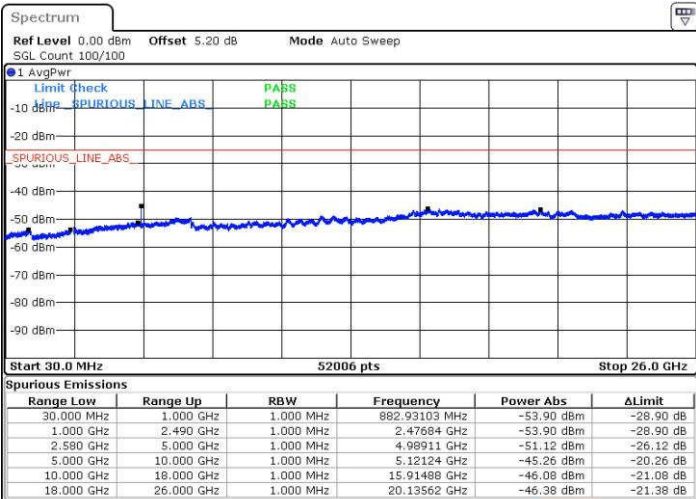

Date: 19.JUL.2016 01:29:53

LTE Band 7 / 10MHz

Lowest Channel / QPSK

Date: 19.JUL.2016 01:42:03

Lowest Channel / 16QAM

Date: 19.JUL.2016 01:42:58

LTE Band 7 / 10MHz

Middle Channel / QPSK

Middle Channel / 16QAM

Date: 19.JUL.2016 01:44:48

Date: 19.JUL.2016 01:43:53

Highest Channel / QPSK

Highest Channel / 16QAM

Date: 19.JUL.2016 01:45:42

Date: 19.JUL.2016 01:46:37

LTE Band 7 / 15MHz

LTE Band7 / 15MHz

Highest Channel / QPSK

Date: 19.JUL.2016 02:02:26

Highest Channel / 16QAM

Date: 19.JUL.2016 02:03:21

LTE Band 7 / 20MHz

Lowest Channel / QPSK

Date: 19.JUL.2016 02:15:32