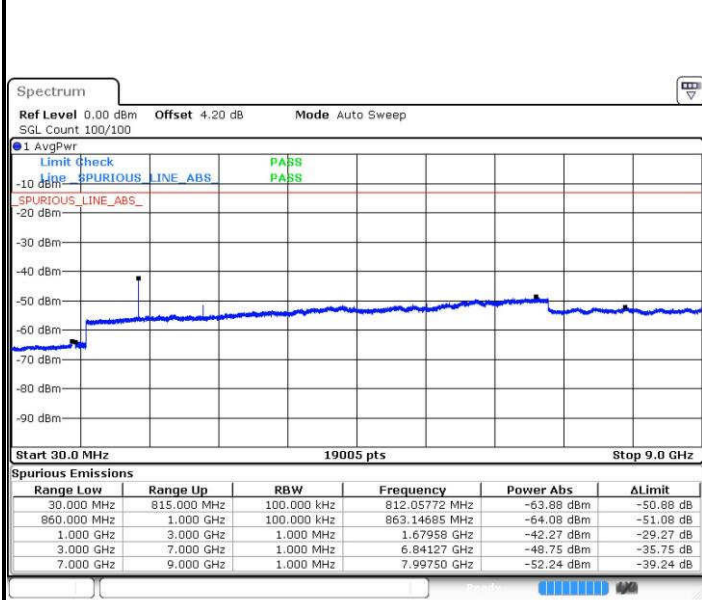

LTE Band 5 / 5MHz

Highest Channel / QPSK

Date: 18 JUL 2016 18:22:48

Highest Channel / 16QAM

Date: 18 JUL 2016 18:23:43

LTE Band 5 / 10MHz

Lowest Channel / QPSK

Date: 18 JUL 2016 18:37:52

Lowest Channel / 16QAM

Date: 18 JUL 2016 18:38:47

LTE Band 5 / 10MHz

Middle Channel / QPSK

Date: 18 JUL 2016 18:40:25

Middle Channel / 16QAM

Date: 18 JUL 2016 18:41:20

Highest Channel / QPSK

Date: 18 JUL 2016 18:55:29

Highest Channel / 16QAM

Date: 18 JUL 2016 18:56:24

LTE Band 7 / 5MHz

Lowest Channel / QPSK

Lowest Channel / 16QAM

Date: 19.JUL.2016 01:25:19

Date: 19.JUL.2016 01:26:14

Middle Channel / QPSK

Middle Channel / 16QAM

Date: 19.JUL.2016 01:28:03

Date: 19.JUL.2016 01:27:09

LTE Band 7 / 5MHz

Highest Channel / QPSK

Date: 19.JUL.2016 01:28:58

Highest Channel / 16QAM