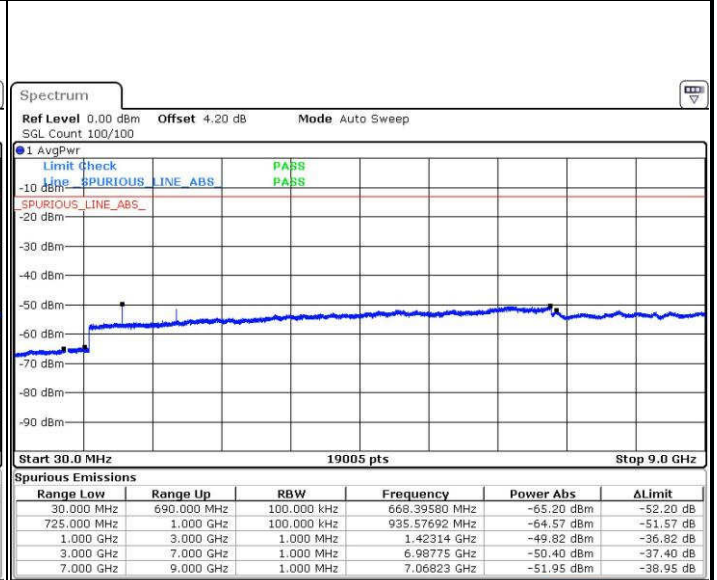

Middle Channel / 16QAM

Date: 19.JUL.2016 03:21:16

Date: 19.JUL.2016 03:20:21

Highest Channel / QPSK

Highest Channel / 16QAM

Date: 19.JUL.2016 03:22:11

Date: 19.JUL.2016 03:23:07

LTE Band 12 / 5MHz

Lowest Channel / QPSK

Lowest Channel / 16QAM

Date: 19.JUL.2016 03:51:13

Date: 19.JUL.2016 03:52:08

Middle Channel / QPSK

Middle Channel / 16QAM

Date: 19.JUL.2016 03:53:58

Date: 19.JUL.2016 03:53:03

LTE Band 12 / 5MHz

Highest Channel / QPSK

Date: 19.JUL.2016 03:54:54

Highest Channel / 16QAM

Date: 19.JUL.2016 03:55:49

LTE Band 12 / 10MHz

Lowest Channel / QPSK

Date: 19.JUL.2016 04:23:55