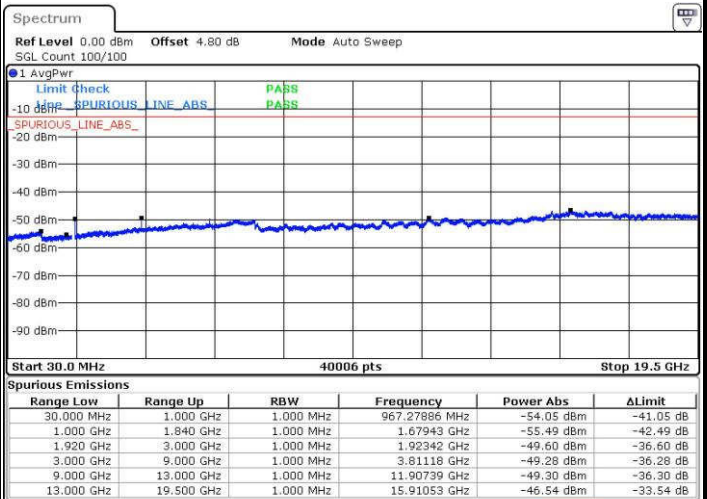

Highest Channel / QPSK

Highest Channel / 16QAM

Date: 19.JUL.2016 06:58:53

Date: 19.JUL.2016 07:02:08

LTE Band 25 / 3MHz

Highest Channel / QPSK

Highest Channel / 16QAM

Date: 19.JUL.2016 07:17:36

Date: 19.JUL.2016 07:11:56

LTE Band 25 / 5MHz

Highest Channel / QPSK

Highest Channel / 16QAM

Date: 19.JUL.2016 07:22:28

Date: 19.JUL.2016 07:21:48

LTE Band 25 / 10MHz

Highest Channel / QPSK

Highest Channel / 16QAM

Date: 19.JUL.2016 07:27:28

Date: 19.JUL.2016 07:26:48

LTE Band 25 / 15MHz

Highest Channel / QPSK

Highest Channel / 16QAM

Date: 19.JUL.2016 07:34:02

Date: 19.JUL.2016 07:33:22