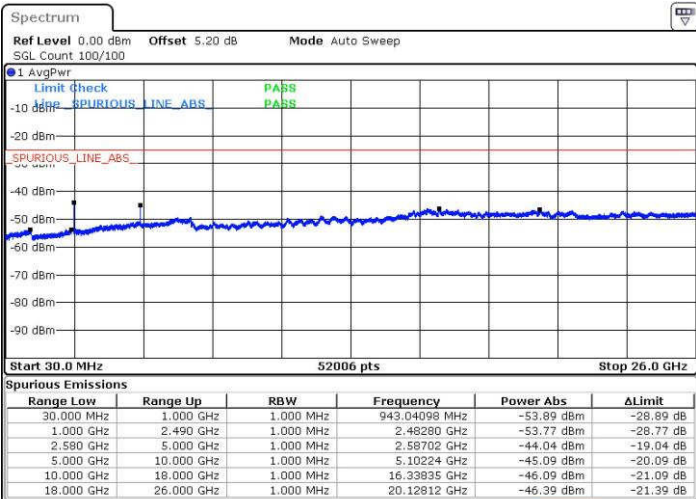

LTE Band7 / 15MHz

Highest Channel / QPSK

Date: 19.JUL.2016 02:02:26

Highest Channel / 16QAM

Date: 19.JUL.2016 02:03:21

LTE Band 7 / 20MHz

Lowest Channel / QPSK

Date: 19.JUL.2016 02:15:32

Lowest Channel / 16QAM

Date: 19.JUL.2016 02:16:26

LTE Band 7 / 20MHz

Middle Channel / QPSK

Middle Channel / 16QAM

Date: 19.JUL.2016 02:18:16

Date: 19.JUL.2016 02:17:21

Highest Channel / QPSK

Highest Channel / 16QAM

Date: 19.JUL.2016 02:19:10

Date: 19.JUL.2016 02:20:05

LTE Band 12 / 1.4MHz

Lowest Channel / QPSK

Lowest Channel / 16QAM

Date: 19.JUL.2016 02:45:49

Date: 19.JUL.2016 02:46:44

Middle Channel / QPSK

Middle Channel / 16QAM

Date: 19.JUL.2016 02:48:34

Date: 19.JUL.2016 02:47:39

LTE Band 12 / 1.4MHz

Highest Channel / QPSK

Date: 19.JUL.2016 02:49:29

Highest Channel / 16QAM