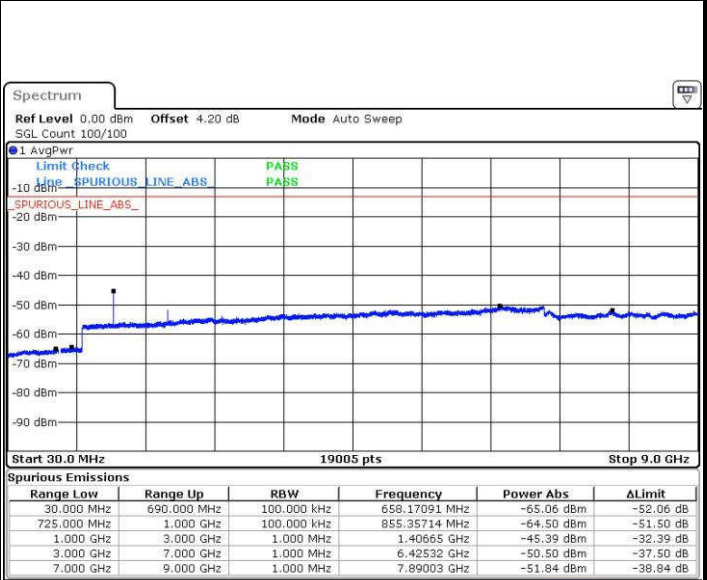

LTE Band 12 / 5MHz

Highest Channel / QPSK

Date: 19.JUL.2016 03:54:54

Highest Channel / 16QAM

Date: 19.JUL.2016 03:55:49

LTE Band 12 / 10MHz

Lowest Channel / QPSK

Date: 19.JUL.2016 04:23:55

Lowest Channel / 16QAM

Date: 19.JUL.2016 04:24:50

LTE Band 12 / 10MHz

Middle Channel / QPSK

Date: 19.JUL.2016 04:26:40

Middle Channel / 16QAM

Date: 19.JUL.2016 04:25:45

Highest Channel / QPSK

Date: 19.JUL.2016 04:27:36

Highest Channel / 16QAM

Date: 19.JUL.2016 04:28:31

LTE Band 17 / 5MHz

Lowest Channel / QPSK

Lowest Channel / 16QAM

Date: 18 JUL 2016 15:29:06

Date: 18 JUL 2016 15:30:01

Middle Channel / QPSK

Middle Channel / 16QAM

Date: 18 JUL 2016 15:31:38

Date: 18 JUL 2016 15:32:33

LTE Band 17 / 5MHz

Highest Channel / QPSK

Date: 18 JUL 2016 15:38:42

Highest Channel / 16QAM