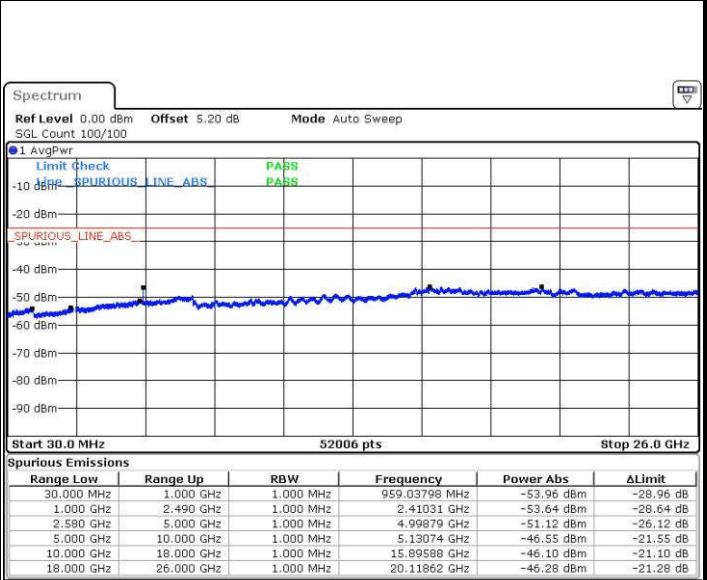

Date: 18 JUL 2016 18:55:29

Highest Channel / 16QAM

Date: 18 JUL 2016 18:56:24

LTE Band 7 / 5MHz

Lowest Channel / QPSK

Lowest Channel / 16QAM

Date: 19.JUL.2016 01:25:19

Date: 19.JUL.2016 01:26:14

Middle Channel / QPSK

Middle Channel / 16QAM

Date: 19.JUL.2016 01:28:03

Date: 19.JUL.2016 01:27:09

LTE Band 7 / 5MHz

Highest Channel / QPSK

Date: 19.JUL.2016 01:28:58

Highest Channel / 16QAM

Date: 19.JUL.2016 01:29:53

LTE Band 7 / 10MHz

Lowest Channel / QPSK

Date: 19.JUL.2016 01:42:03

Lowest Channel / 16QAM

Date: 19.JUL.2016 01:42:58

LTE Band 7 / 10MHz

Middle Channel / QPSK

Middle Channel / 16QAM

Date: 19.JUL.2016 01:44:48

Date: 19.JUL.2016 01:43:53

Highest Channel / QPSK

Highest Channel / 16QAM

Date: 19.JUL.2016 01:45:42

Date: 19.JUL.2016 01:46:37

LTE Band 7 / 15MHz