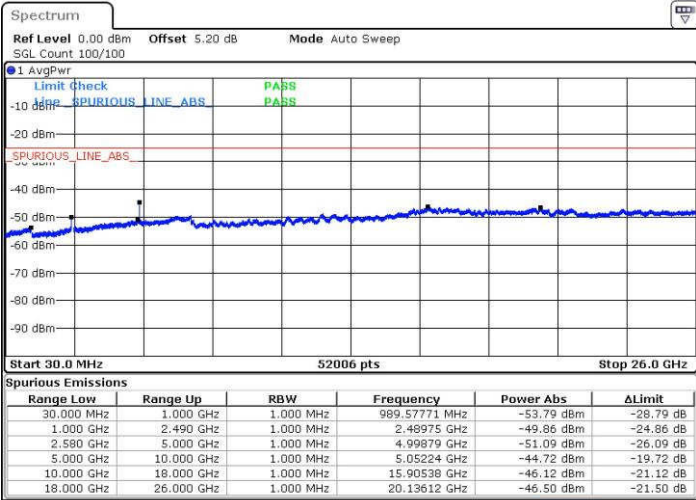

LTE Band7 / 15MHz

Highest Channel / QPSK

Date: 19.JUL.2016 02:02:26

Highest Channel / 16QAM

Date: 19.JUL.2016 02:03:21

LTE Band 7 / 20MHz

Lowest Channel / QPSK

Date: 19.JUL.2016 02:15:32

Lowest Channel / 16QAM

Date: 19.JUL.2016 02:16:26

LTE Band 7 / 20MHz

Middle Channel / QPSK

Middle Channel / 16QAM

Date: 19.JUL.2016 02:18:16

Date: 19.JUL.2016 02:17:21

Highest Channel / QPSK

Highest Channel / 16QAM

Date: 19.JUL.2016 02:19:10

Date: 19.JUL.2016 02:20:05

LTE Band 12 / 1.4MHz

Lowest Channel / QPSK

Lowest Channel / 16QAM

Date: 19.JUL.2016 02:45:49

Date: 19.JUL.2016 02:46:44

Middle Channel / QPSK

Middle Channel / 16QAM

Date: 19.JUL.2016 02:48:34

Date: 19.JUL.2016 02:47:39

LTE Band 12 / 1.4MHz

Highest Channel / QPSK

Date: 19.JUL.2016 02:49:29

Highest Channel / 16QAM