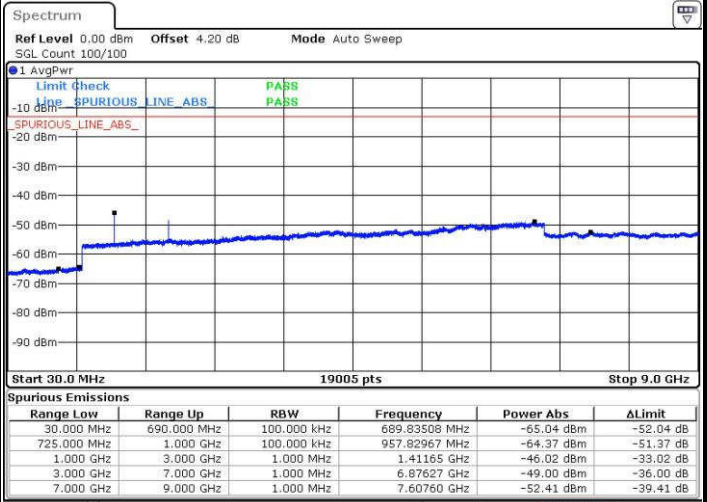

Middle Channel / QPSK

Middle Channel / 16QAM

Date: 18 JUL 2016 15:31:38

Date: 18 JUL 2016 15:32:33

LTE Band 17 / 5MHz

Highest Channel / QPSK

Date: 18 JUL 2016 15:38:42

Highest Channel / 16QAM

Date: 18 JUL 2016 15:39:37

LTE Band 17 / 10MHz

Lowest Channel / QPSK

Date: 18 JUL 2016 15:45:47

Lowest Channel / 16QAM

Date: 18 JUL 2016 15:46:41

LTE Band 17 / 10MHz

Middle Channel / QPSK

Middle Channel / 16QAM

Date: 18 JUL 2016 15:48:19

Date: 18 JUL 2016 15:49:13

Highest Channel / QPSK

Highest Channel / 16QAM

Date: 18 JUL 2016 15:55:23

Date: 18 JUL 2016 15:56:18

LTE Band 25 / 1.4MHz