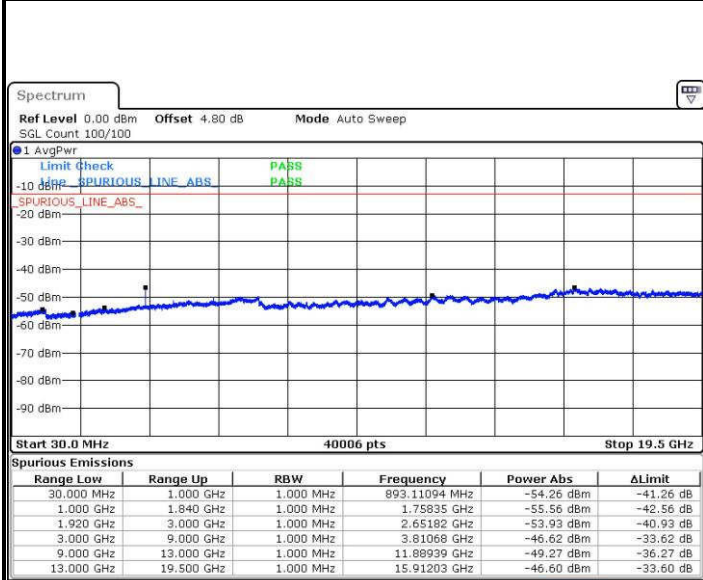

Date: 18 JUL 2016 21:39:47

LTE Band 2 / 5MHz

Lowest Channel / QPSK

Date: 18 JUL 2016 21:45:57

Lowest Channel / 16QAM

Date: 18 JUL 2016 21:46:52

Middle Channel / QPSK

Date: 18 JUL 2016 21:48:30

Middle Channel / 16QAM

Date: 18 JUL 2016 21:49:25

LTE Band 2 / 5MHz

Highest Channel / QPSK

Date: 18 JUL 2016 21:55:35

Highest Channel / 16QAM

Date: 18 JUL 2016 21:56:31

LTE Band 2 / 10MHz

Lowest Channel / QPSK

Date: 18 JUL 2016 22:02:41

Lowest Channel / 16QAM

Date: 18 JUL 2016 22:03:36

LTE Band 2 / 10MHz

Middle Channel / QPSK

Middle Channel / 16QAM

Date: 18 JUL 2016 22:05:14

Date: 18 JUL 2016 22:06:09

Highest Channel / QPSK

Highest Channel / 16QAM

Date: 18 JUL 2016 22:12:19

Date: 18 JUL 2016 22:13:15

LTE Band 2 / 15MHz

Lowest Channel / QPSK

Lowest Channel / 16QAM