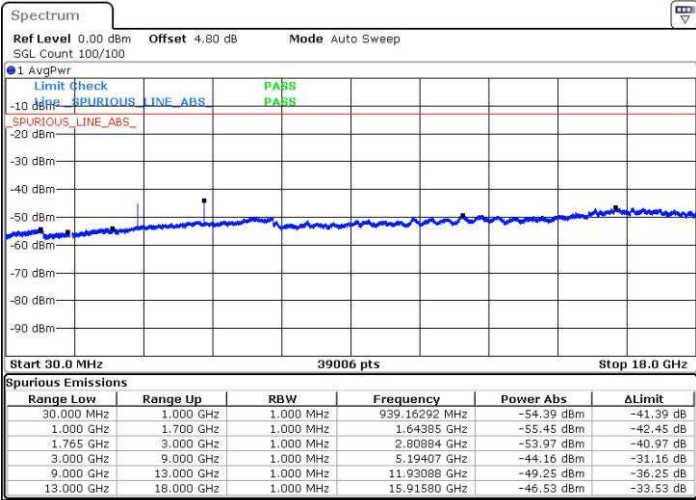

Date: 18 JUL 2016 23:25:48

Date: 18 JUL 2016 23:26:43

LTE Band 4 / 1.4MHz

Highest Channel / QPSK

Highest Channel / 16QAM

Date: 18 JUL 2016 23:32:53

Date: 18 JUL 2016 23:33:49

LTE Band 4 / 3MHz

Lowest Channel / QPSK

Lowest Channel / 16QAM

Date: 18 JUL 2016 23:39:59

Date: 18 JUL 2016 23:40:54

LTE Band 4 / 3MHz

Middle Channel / QPSK

Middle Channel / 16QAM

Date: 18 JUL 2016 23:42:32

Date: 18 JUL 2016 23:43:27

Highest Channel / QPSK

Highest Channel / 16QAM

Date: 18 JUL 2016 23:49:38

Date: 18 JUL 2016 23:50:33

LTE Band 4 / 5MHz

Lowest Channel / QPSK

Lowest Channel / 16QAM

Date: 18 JUL 2016 23:56:43

Date: 18 JUL 2016 23:57:38

Middle Channel / QPSK

Middle Channel / 16QAM

Date: 18 JUL 2016 23:59:16

Date: 19 JUL 2016 00:00:12

LTE Band 4 / 5MHz

Highest Channel / QPSK