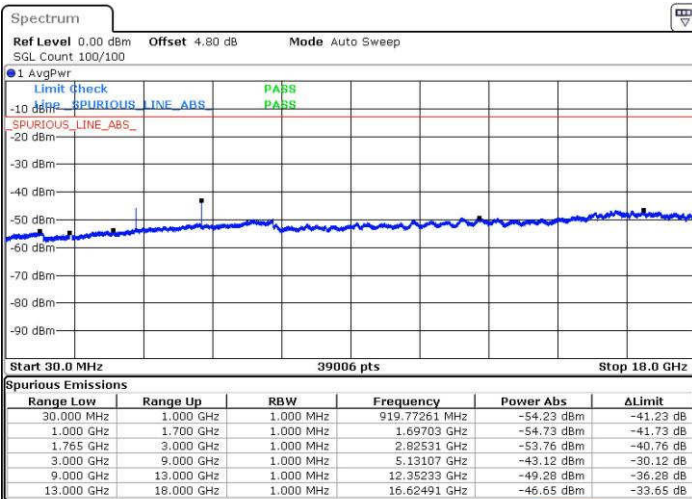

Date: 18 JUL 2016 23:02:38

LTE Band 4 / 1.4MHz

Lowest Channel / QPSK

Lowest Channel / 16QAM

Date: 18 JUL 2016 23:23:15

Date: 18 JUL 2016 23:24:10

Middle Channel / QPSK

Middle Channel / 16QAM

Date: 18 JUL 2016 23:25:48

Date: 18 JUL 2016 23:26:43

LTE Band 4 / 1.4MHz

Highest Channel / QPSK

Highest Channel / 16QAM

Date: 18 JUL 2016 23:32:53

Date: 18 JUL 2016 23:33:49

LTE Band 4 / 3MHz

Lowest Channel / QPSK

Lowest Channel / 16QAM

Date: 18 JUL 2016 23:39:59

Date: 18 JUL 2016 23:40:54

LTE Band 4 / 3MHz

Middle Channel / QPSK

Middle Channel / 16QAM

Date: 18 JUL 2016 23:42:32