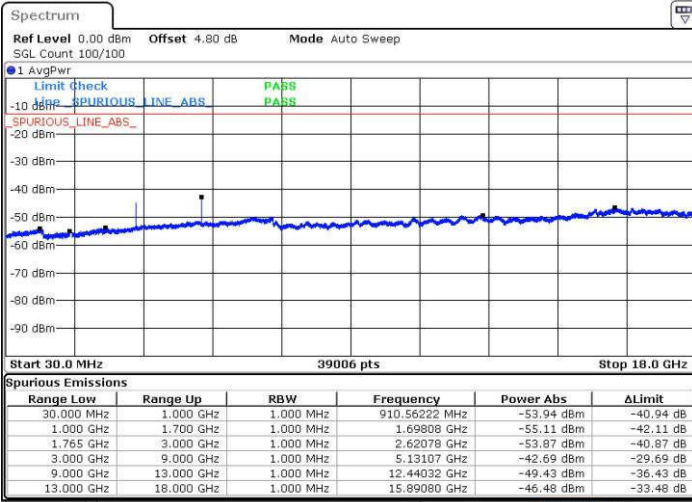

Date: 18 JUL 2016 23:43:27

Highest Channel / QPSK

Highest Channel / 16QAM

Date: 18 JUL 2016 23:49:38

Date: 18 JUL 2016 23:50:33

LTE Band 4 / 5MHz

Lowest Channel / QPSK

Lowest Channel / 16QAM

Date: 18 JUL 2016 23:56:43

Date: 18 JUL 2016 23:57:38

Middle Channel / QPSK

Middle Channel / 16QAM

Date: 18 JUL 2016 23:59:16

Date: 19 JUL 2016 00:00:12

LTE Band 4 / 5MHz

Highest Channel / QPSK