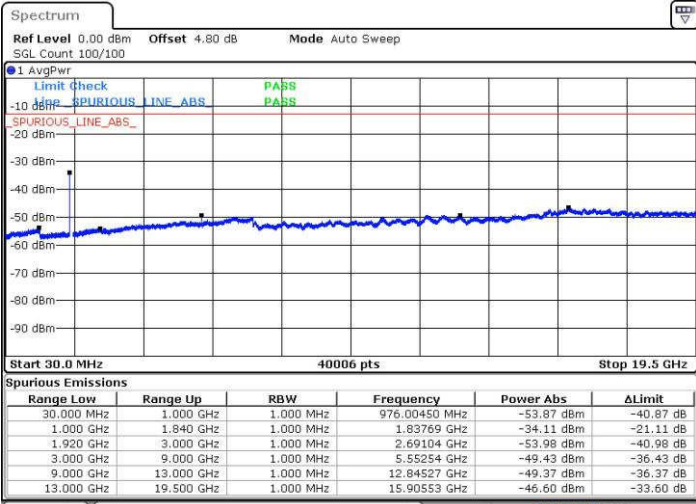

Lowest Channel / QPSK

Date: 18 JUL 2016 22:02:41

Lowest Channel / 16QAM

Date: 18 JUL 2016 22:03:36

LTE Band 2 / 10MHz

Middle Channel / QPSK

Middle Channel / 16QAM

Date: 18 JUL 2016 22:05:14

Date: 18 JUL 2016 22:06:09

Highest Channel / QPSK

Highest Channel / 16QAM

Date: 18 JUL 2016 22:12:19

Date: 18 JUL 2016 22:13:15

LTE Band 2 / 15MHz

Lowest Channel / QPSK

Lowest Channel / 16QAM

Date: 18 JUL 2016 22:19:25

Date: 18 JUL 2016 22:20:20

Middle Channel / QPSK

Middle Channel / 16QAM

Date: 18 JUL 2016 22:21:58

Date: 18 JUL 2016 22:22:54

LTE Band 2 / 15MHz

Highest Channel / QPSK

Date: 18 JUL 2016 22:29:03

Highest Channel / 16QAM

Date: 18 JUL 2016 22:29:59

LTE Band 2 / 20MHz

Lowest Channel / QPSK

Date: 18 JUL 2016 22:52:04

Lowest Channel / 16QAM

Date: 18 JUL 2016 22:52:58