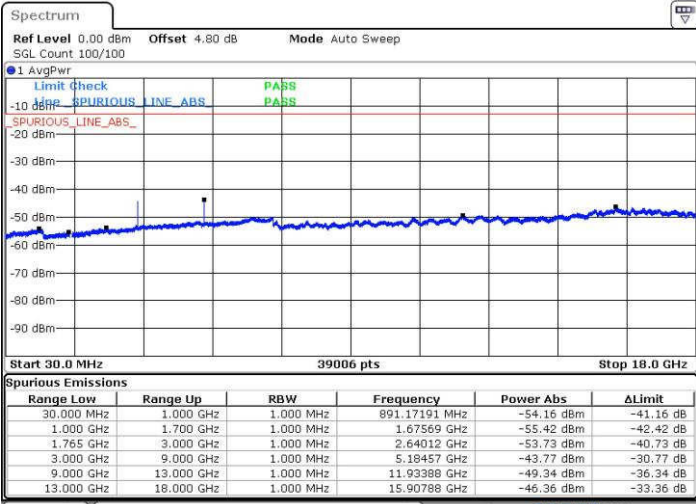

Date: 18 JUL 2016 23:56:43

Date: 18 JUL 2016 23:57:38

Middle Channel / QPSK

Middle Channel / 16QAM

Date: 18 JUL 2016 23:59:16

Date: 19 JUL 2016 00:00:12

LTE Band 4 / 5MHz

Highest Channel / QPSK

Date: 19.JUL.2016 00:06:21

Highest Channel / 16QAM

Date: 19.JUL.2016 00:07:17

LTE Band 4 / 10MHz

Lowest Channel / QPSK

Date: 19.JUL.2016 00:13:27

Lowest Channel / 16QAM

Date: 19.JUL.2016 00:14:22

LTE Band 4 / 10MHz

Middle Channel / QPSK

Middle Channel / 16QAM

Date: 19.JUL.2016 00:16:00

Date: 19.JUL.2016 00:16:55

Highest Channel / QPSK

Highest Channel / 16QAM

Date: 19.JUL.2016 00:23:05