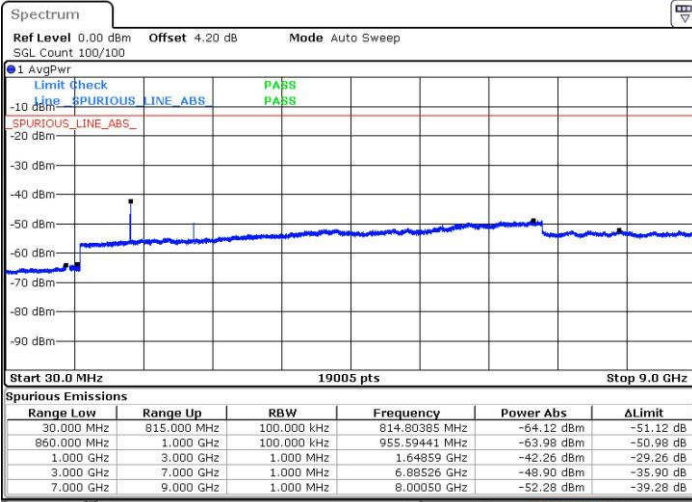

Lowest Channel / QPSK

Date: 19.JUL.2016 00:46:55

Lowest Channel / 16QAM

Date: 19.JUL.2016 00:47:50

LTE Band 4 / 20MHz

Middle Channel / QPSK

Middle Channel / 16QAM

Date: 19.JUL.2016 00:49:28

Date: 19.JUL.2016 00:50:23

Highest Channel / QPSK

Highest Channel / 16QAM

Date: 19.JUL.2016 00:56:33

Date: 19.JUL.2016 00:57:29

LTE Band 5 / 1.4MHz

Lowest Channel / QPSK

Lowest Channel / 16QAM

Date: 18 JUL 2016 16:59:51

Date: 18 JUL 2016 17:00:46

Middle Channel / QPSK

Middle Channel / 16QAM

Date: 18 JUL 2016 17:02:23

Date: 18 JUL 2016 17:03:18

LTE Band 5 / 1.4MHz

Highest Channel / QPSK

Date: 18 JUL 2016 17:17:28

Highest Channel / 16QAM

Date: 18 JUL 2016 17:18:23

LTE Band 5 / 3MHz

Lowest Channel / QPSK

Date: 18 JUL 2016 17:32:32

Lowest Channel / 16QAM

Date: 18 JUL 2016 17:33:27