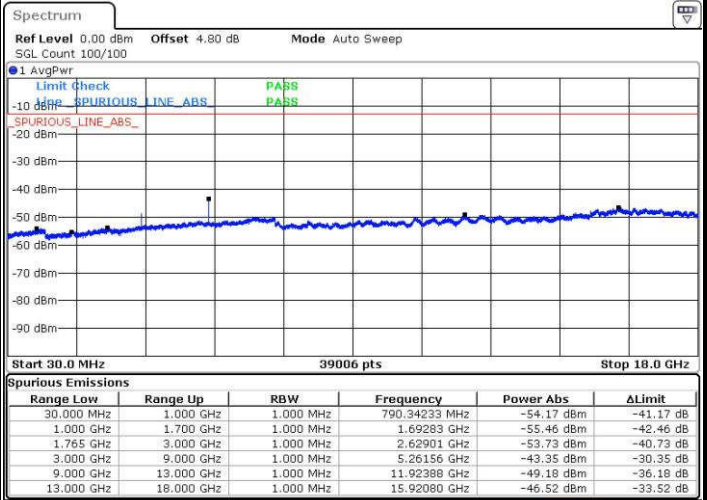

Date: 18 JUL 2016 23:02:38

LTE Band 4 / 1.4MHz

Lowest Channel / QPSK

Lowest Channel / 16QAM

Date: 18 JUL 2016 23:23:15

Date: 18 JUL 2016 23:24:10

Middle Channel / QPSK

Middle Channel / 16QAM

Date: 18 JUL 2016 23:25:48

Date: 18 JUL 2016 23:26:43

LTE Band 4 / 1.4MHz

Highest Channel / QPSK

Highest Channel / 16QAM

Date: 18 JUL 2016 23:32:53

Date: 18 JUL 2016 23:33:49

LTE Band 4 / 3MHz

Lowest Channel / QPSK

Lowest Channel / 16QAM

Date: 18 JUL 2016 23:39:59

Date: 18 JUL 2016 23:40:54

LTE Band 4 / 3MHz

Middle Channel / QPSK

Middle Channel / 16QAM

Date: 18 JUL 2016 23:42:32