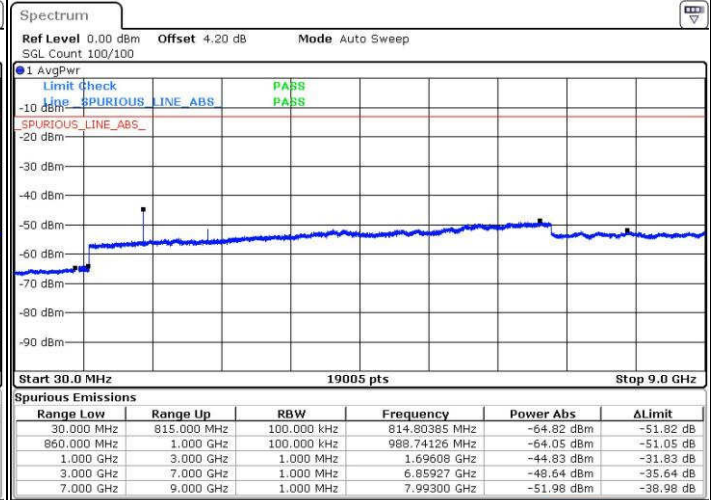

Date: 19.JUL.2016 00:50:23

Highest Channel / QPSK

Highest Channel / 16QAM

Date: 19.JUL.2016 00:56:33

Date: 19.JUL.2016 00:57:29

LTE Band 5 / 1.4MHz

Lowest Channel / QPSK

Lowest Channel / 16QAM

Date: 18 JUL 2016 16:59:51

Date: 18 JUL 2016 17:00:46

Middle Channel / QPSK

Middle Channel / 16QAM

Date: 18 JUL 2016 17:02:23

Date: 18 JUL 2016 17:03:18

LTE Band 5 / 1.4MHz

Highest Channel / QPSK

Date: 18 JUL 2016 17:17:28

Highest Channel / 16QAM

Date: 18 JUL 2016 17:18:23

LTE Band 5 / 3MHz

Lowest Channel / QPSK

Date: 18 JUL 2016 17:32:32

Lowest Channel / 16QAM

Date: 18 JUL 2016 17:33:27