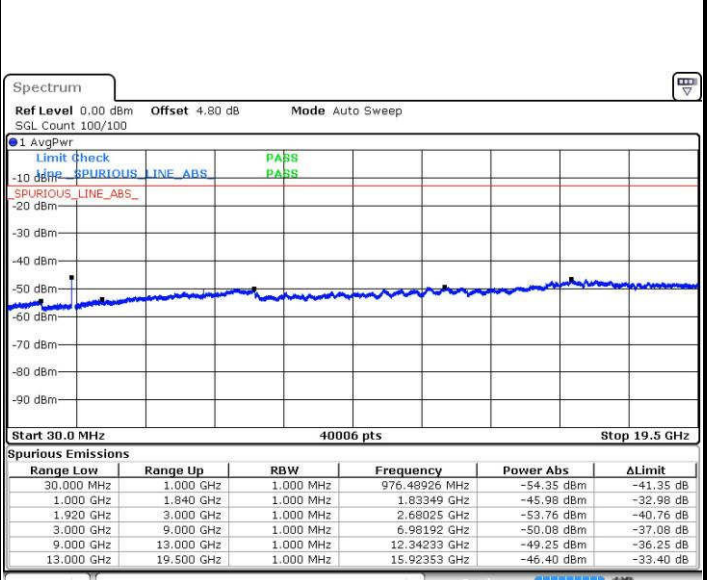

Date: 18 JUL 2016 22:19:25

Date: 18 JUL 2016 22:20:20

Middle Channel / QPSK

Middle Channel / 16QAM

Date: 18 JUL 2016 22:21:58

Date: 18 JUL 2016 22:22:54

LTE Band 2 / 15MHz

Highest Channel / QPSK

Date: 18 JUL 2016 22:29:03

Highest Channel / 16QAM

Date: 18 JUL 2016 22:29:59

LTE Band 2 / 20MHz

Lowest Channel / QPSK

Date: 18 JUL 2016 22:52:04

Lowest Channel / 16QAM

Date: 18 JUL 2016 22:52:58

LTE Band 2 / 20MHz

Middle Channel / QPSK

Middle Channel / 16QAM

Date: 18 JUL 2016 22:54:37

Date: 18 JUL 2016 22:55:32

Highest Channel / QPSK

Highest Channel / 16QAM

Date: 18 JUL 2016 23:01:43