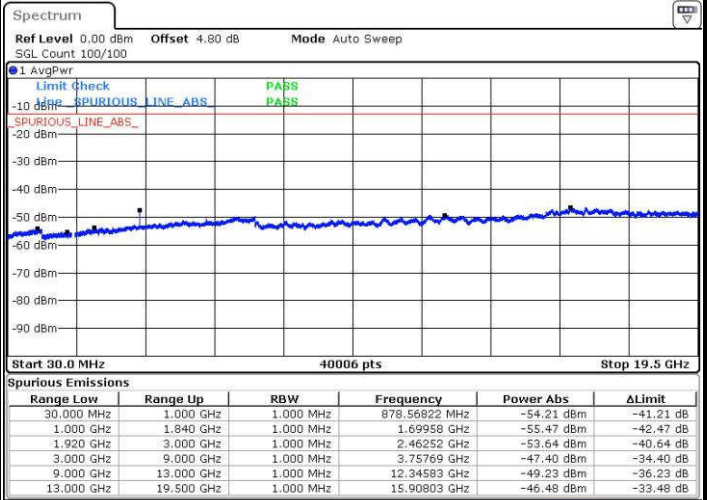

LTE Band 2 / 3MHz

Middle Channel / QPSK

Middle Channel / 16QAM

Date: 18 JUL 2016 21:31:46

Date: 18 JUL 2016 21:32:41

Highest Channel / QPSK

Highest Channel / 16QAM

Date: 18 JUL 2016 21:38:51

Date: 18 JUL 2016 21:39:47

LTE Band 2 / 5MHz

Lowest Channel / QPSK

Date: 18 JUL 2016 21:45:57

Lowest Channel / 16QAM

Date: 18 JUL 2016 21:46:52

Middle Channel / QPSK

Date: 18 JUL 2016 21:48:30