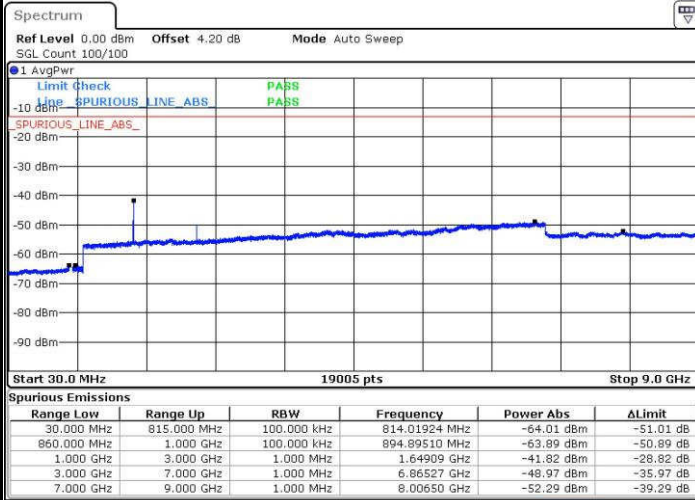

LTE Band 5 / 3MHz

Middle Channel / QPSK

Middle Channel / 16QAM

Date: 18 JUL 2016 17:35:04

Date: 18 JUL 2016 17:35:59

Highest Channel / QPSK

Highest Channel / 16QAM

Date: 18 JUL 2016 17:50:08

Date: 18 JUL 2016 17:51:03

LTE Band 5 / 5MHz

Lowest Channel / QPSK

Lowest Channel / 16QAM

Date: 18 JUL 2016 18:05:12

Date: 18 JUL 2016 18:06:07

Middle Channel / QPSK

Middle Channel / 16QAM