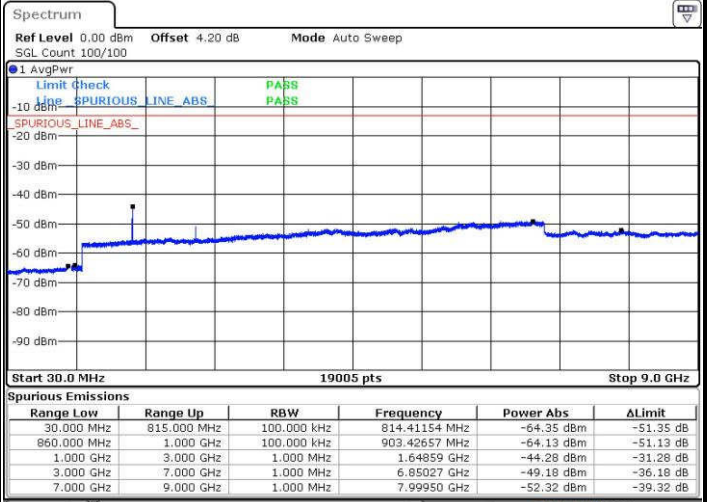

Lowest Channel / QPSK

Date: 19.JUL.2016 00:46:55

Lowest Channel / 16QAM

Date: 19.JUL.2016 00:47:50

LTE Band 4 / 20MHz

Middle Channel / QPSK

Middle Channel / 16QAM

Date: 19.JUL.2016 00:49:28

Date: 19.JUL.2016 00:50:23

Highest Channel / QPSK

Highest Channel / 16QAM

Date: 19.JUL.2016 00:56:33

Date: 19.JUL.2016 00:57:29

LTE Band 5 / 1.4MHz

Lowest Channel / QPSK

Lowest Channel / 16QAM

Date: 18 JUL 2016 16:59:51

Date: 18 JUL 2016 17:00:46

Middle Channel / QPSK

Middle Channel / 16QAM

Date: 18 JUL 2016 17:02:23

Date: 18 JUL 2016 17:03:18

LTE Band 5 / 1.4MHz

Highest Channel / QPSK

Date: 18 JUL 2016 17:17:28

Highest Channel / 16QAM

Date: 18 JUL 2016 17:18:23

LTE Band 5 / 3MHz

Lowest Channel / QPSK

Date: 18 JUL 2016 17:32:32

Lowest Channel / 16QAM

Date: 18 JUL 2016 17:33:27