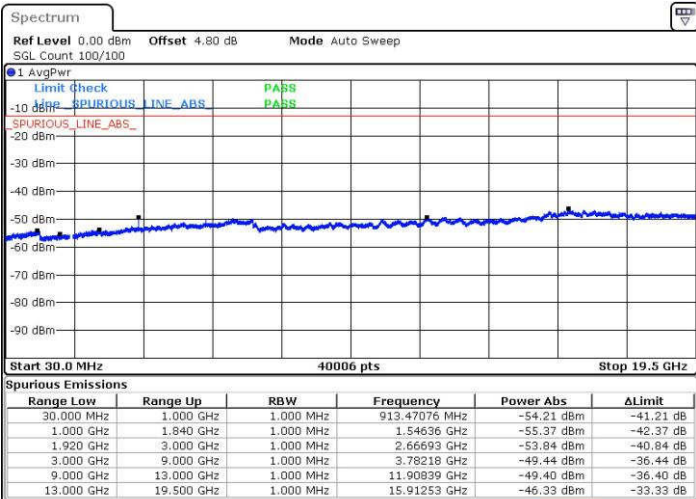

Date: 18 JUL 2016 22:29:03

Highest Channel / 16QAM

Date: 18 JUL 2016 22:29:59

LTE Band 2 / 20MHz

Lowest Channel / QPSK

Date: 18 JUL 2016 22:52:04

Lowest Channel / 16QAM

Date: 18 JUL 2016 22:52:58

LTE Band 2 / 20MHz

Middle Channel / QPSK

Middle Channel / 16QAM

Date: 18 JUL 2016 22:54:37

Date: 18 JUL 2016 22:55:32

Highest Channel / QPSK

Highest Channel / 16QAM

Date: 18 JUL 2016 23:01:43

Date: 18 JUL 2016 23:02:38

LTE Band 4 / 1.4MHz

Lowest Channel / QPSK

Lowest Channel / 16QAM

Date: 18 JUL 2016 23:23:15

Date: 18 JUL 2016 23:24:10

Middle Channel / QPSK

Middle Channel / 16QAM

Date: 18 JUL 2016 23:25:48

Date: 18 JUL 2016 23:26:43

LTE Band 4 / 1.4MHz

Highest Channel / QPSK

Highest Channel / 16QAM

Date: 18 JUL 2016 23:32:53

Date: 18 JUL 2016 23:33:49

LTE Band 4 / 3MHz