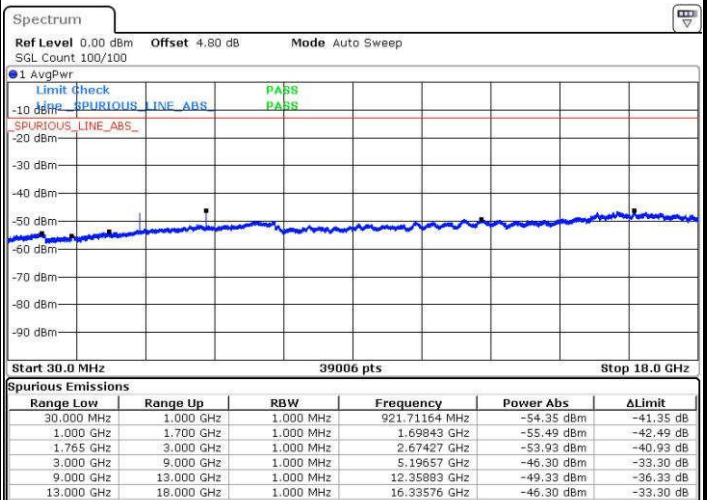

LTE Band 2 / 20MHz

Middle Channel / QPSK

Middle Channel / 16QAM

Date: 18 JUL 2016 22:54:37

Date: 18 JUL 2016 22:55:32

Highest Channel / QPSK

Highest Channel / 16QAM

Date: 18 JUL 2016 23:01:43

Date: 18 JUL 2016 23:02:38

LTE Band 4 / 1.4MHz

Lowest Channel / QPSK

Lowest Channel / 16QAM

Date: 18 JUL 2016 23:23:15

Date: 18 JUL 2016 23:24:10

Middle Channel / QPSK

Middle Channel / 16QAM

Date: 18 JUL 2016 23:25:48

Date: 18 JUL 2016 23:26:43

LTE Band 4 / 1.4MHz

Highest Channel / QPSK

Highest Channel / 16QAM

Date: 18 JUL 2016 23:32:53

Date: 18 JUL 2016 23:33:49

LTE Band 4 / 3MHz