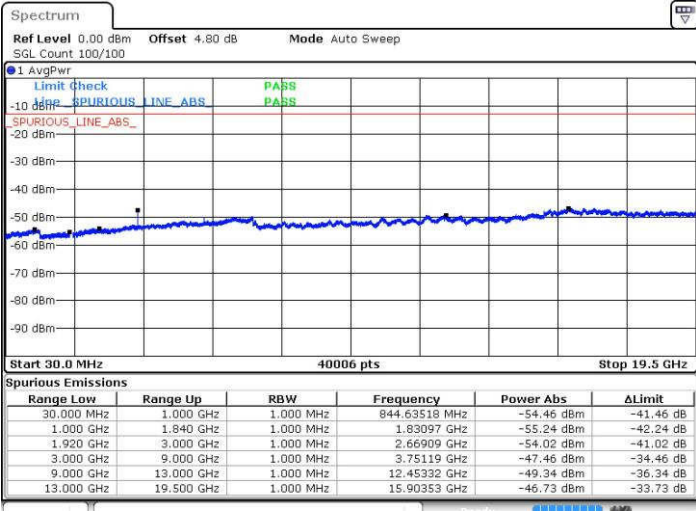

Lowest Channel / QPSK

Date: 18 JUL 2016 22:02:41

Lowest Channel / 16QAM

Date: 18 JUL 2016 22:03:36

LTE Band 2 / 10MHz

Middle Channel / QPSK

Middle Channel / 16QAM

Date: 18 JUL 2016 22:05:14

Date: 18 JUL 2016 22:06:09

Highest Channel / QPSK

Highest Channel / 16QAM

Date: 18 JUL 2016 22:12:19

Date: 18 JUL 2016 22:13:15

LTE Band 2 / 15MHz

Lowest Channel / QPSK

Lowest Channel / 16QAM