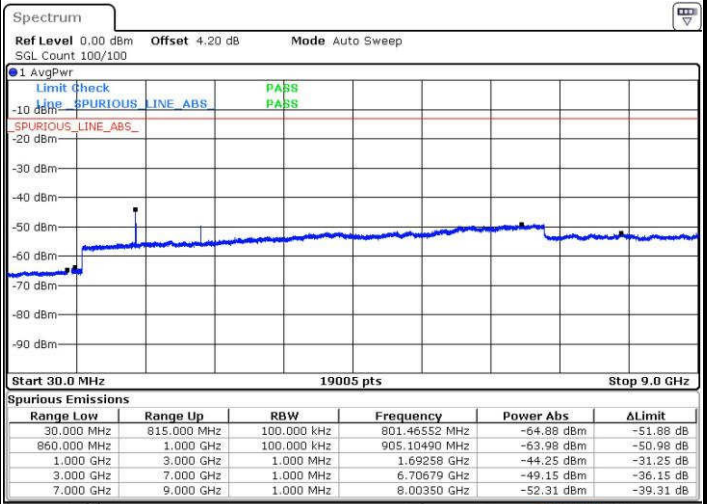

Date: 18 JUL 2016 17:17:28

Highest Channel / 16QAM

Date: 18 JUL 2016 17:18:23

LTE Band 5 / 3MHz

Lowest Channel / QPSK

Date: 18 JUL 2016 17:32:32

Lowest Channel / 16QAM

Date: 18 JUL 2016 17:33:27

LTE Band 5 / 3MHz

Middle Channel / QPSK

Middle Channel / 16QAM

Date: 18 JUL 2016 17:35:04

Date: 18 JUL 2016 17:35:59

Highest Channel / QPSK

Highest Channel / 16QAM

Date: 18 JUL 2016 17:50:08

Date: 18 JUL 2016 17:51:03

LTE Band 5 / 5MHz

Lowest Channel / QPSK

Lowest Channel / 16QAM

Date: 18 JUL 2016 18:05:12

Date: 18 JUL 2016 18:06:07

Middle Channel / QPSK

Middle Channel / 16QAM