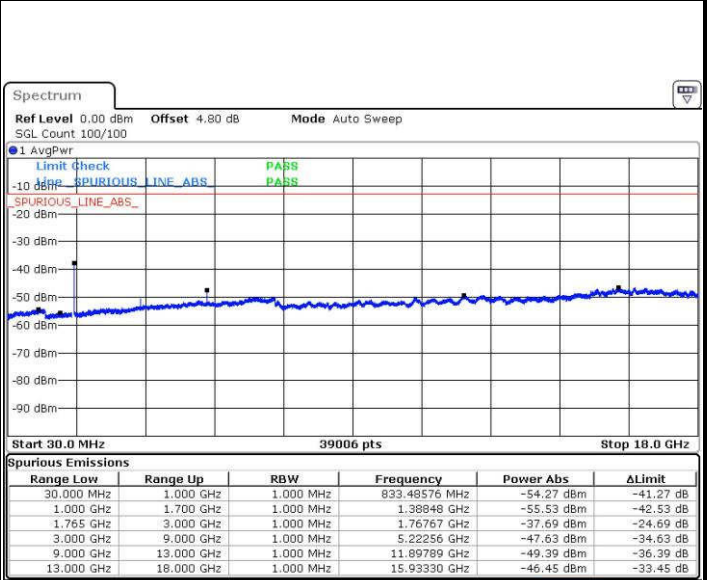

Date: 19.JUL.2016 00:24:01

LTE Band 4 / 15MHz

Lowest Channel / QPSK

Lowest Channel / 16QAM

Date: 19.JUL.2016 00:30:11

Date: 19.JUL.2016 00:31:06

Middle Channel / QPSK

Middle Channel / 16QAM

Date: 19.JUL.2016 00:32:44

Date: 19.JUL.2016 00:33:39

LTE Band 4 / 15MHz

Highest Channel / QPSK

Date: 19.JUL.2016 00:39:49

Highest Channel / 16QAM

Date: 19.JUL.2016 00:40:45

LTE Band 4 / 20MHz

Lowest Channel / QPSK

Date: 19.JUL.2016 00:46:55

Lowest Channel / 16QAM

Date: 19.JUL.2016 00:47:50

LTE Band 4 / 20MHz

Middle Channel / QPSK

Middle Channel / 16QAM

Date: 19.JUL.2016 00:49:28

Date: 19.JUL.2016 00:50:23

Highest Channel / QPSK

Highest Channel / 16QAM

Date: 19.JUL.2016 00:56:33

Date: 19.JUL.2016 00:57:29

LTE Band 5 / 1.4MHz

Lowest Channel / QPSK

Lowest Channel / 16QAM