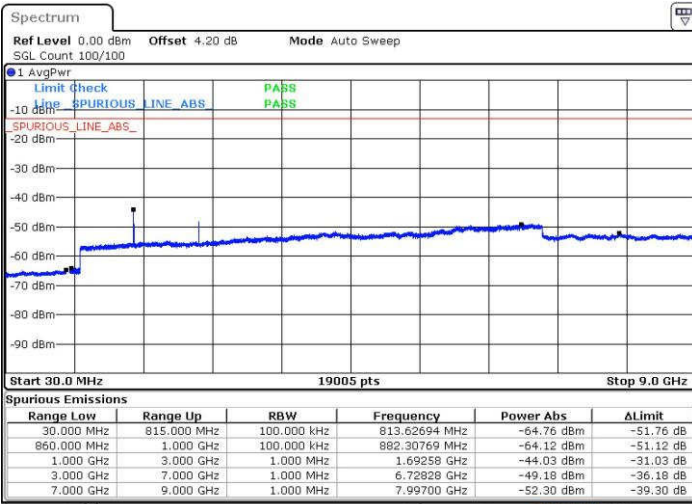

Date: 18 JUL 2016 17:17:28

Highest Channel / 16QAM

Date: 18 JUL 2016 17:18:23

LTE Band 5 / 3MHz

Lowest Channel / QPSK

Date: 18 JUL 2016 17:32:32

Lowest Channel / 16QAM

Date: 18 JUL 2016 17:33:27

LTE Band 5 / 3MHz

Middle Channel / QPSK

Middle Channel / 16QAM

Date: 18 JUL 2016 17:35:04

Date: 18 JUL 2016 17:35:59

Highest Channel / QPSK

Highest Channel / 16QAM

Date: 18 JUL 2016 17:50:08

Date: 18 JUL 2016 17:51:03

LTE Band 5 / 5MHz

Lowest Channel / QPSK

Lowest Channel / 16QAM

Date: 18 JUL 2016 18:05:12

Date: 18 JUL 2016 18:06:07

Middle Channel / QPSK

Middle Channel / 16QAM