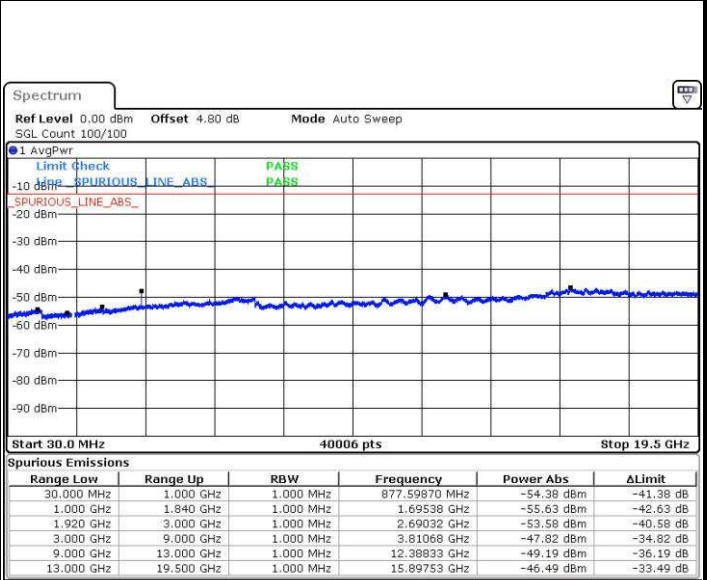

Date: 18 JUL 2016 21:39:47

LTE Band 2 / 5MHz

Lowest Channel / QPSK

Date: 18 JUL 2016 21:45:57

Lowest Channel / 16QAM

Date: 18 JUL 2016 21:46:52

Middle Channel / QPSK

Date: 18 JUL 2016 21:48:30

Middle Channel / 16QAM

Date: 18 JUL 2016 21:49:25

LTE Band 2 / 5MHz

Highest Channel / QPSK

Date: 18 JUL 2016 21:55:35

Highest Channel / 16QAM

Date: 18 JUL 2016 21:56:31

LTE Band 2 / 10MHz

Lowest Channel / QPSK

Date: 18 JUL 2016 22:02:41

Lowest Channel / 16QAM

Date: 18 JUL 2016 22:03:36

LTE Band 2 / 10MHz

Middle Channel / QPSK

Middle Channel / 16QAM

Date: 18 JUL 2016 22:05:14

Date: 18 JUL 2016 22:06:09

Highest Channel / QPSK

Highest Channel / 16QAM

Date: 18 JUL 2016 22:12:19

Date: 18 JUL 2016 22:13:15

LTE Band 2 / 15MHz

Lowest Channel / QPSK

Lowest Channel / 16QAM