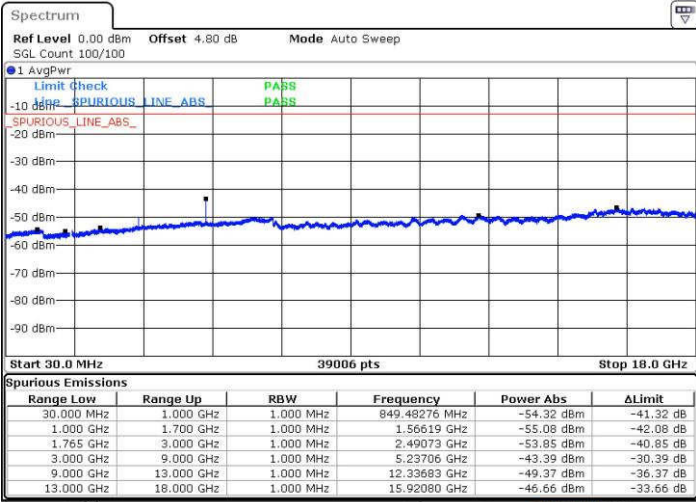

Date: 19.JUL.2016 00:06:21

Highest Channel / 16QAM

Date: 19.JUL.2016 00:07:17

LTE Band 4 / 10MHz

Lowest Channel / QPSK

Date: 19.JUL.2016 00:13:27

Lowest Channel / 16QAM

Date: 19.JUL.2016 00:14:22

LTE Band 4 / 10MHz

Middle Channel / QPSK

Middle Channel / 16QAM

Date: 19.JUL.2016 00:16:00

Date: 19.JUL.2016 00:16:55

Highest Channel / QPSK

Highest Channel / 16QAM

Date: 19.JUL.2016 00:23:05

Date: 19.JUL.2016 00:24:01

LTE Band 4 / 15MHz

Lowest Channel / QPSK

Lowest Channel / 16QAM

Date: 19.JUL.2016 00:30:11

Date: 19.JUL.2016 00:31:06

Middle Channel / QPSK

Middle Channel / 16QAM