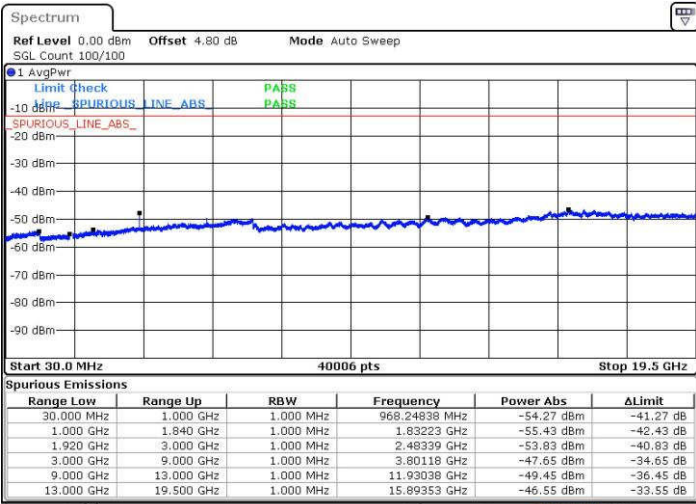

Lowest Channel / QPSK

Date: 18 JUL 2016 22:02:41

Lowest Channel / 16QAM

Date: 18 JUL 2016 22:03:36

LTE Band 2 / 10MHz

Middle Channel / QPSK

Middle Channel / 16QAM

Date: 18 JUL 2016 22:05:14

Date: 18 JUL 2016 22:06:09

Highest Channel / QPSK

Highest Channel / 16QAM

Date: 18 JUL 2016 22:12:19

Date: 18 JUL 2016 22:13:15

LTE Band 2 / 15MHz

Lowest Channel / QPSK

Lowest Channel / 16QAM