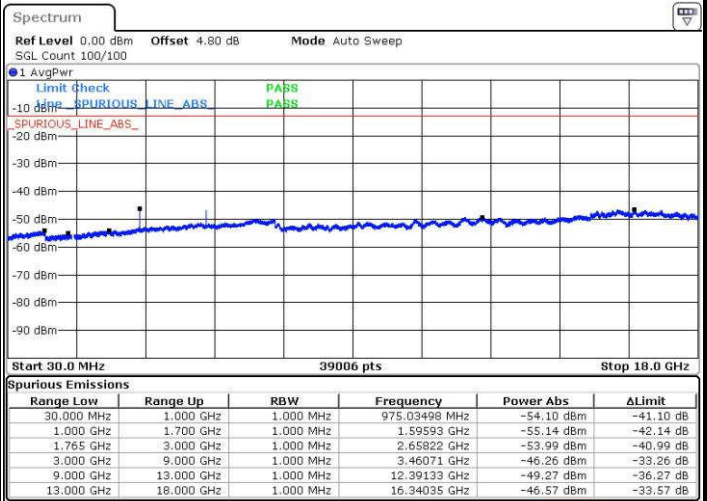

Lowest Channel / QPSK

Lowest Channel / 16QAM

Date: 18 JUL 2016 23:39:59

Date: 18 JUL 2016 23:40:54

LTE Band 4 / 3MHz

Middle Channel / QPSK

Middle Channel / 16QAM

Date: 18 JUL 2016 23:42:32

Date: 18 JUL 2016 23:43:27

Highest Channel / QPSK

Highest Channel / 16QAM

Date: 18 JUL 2016 23:49:38

Date: 18 JUL 2016 23:50:33

LTE Band 4 / 5MHz

Lowest Channel / QPSK

Lowest Channel / 16QAM

Date: 18 JUL 2016 23:56:43

Date: 18 JUL 2016 23:57:38

Middle Channel / QPSK

Middle Channel / 16QAM

Date: 18 JUL 2016 23:59:16

Date: 19 JUL 2016 00:00:12

LTE Band 4 / 5MHz

Highest Channel / QPSK

Date: 19.JUL.2016 00:06:21

Highest Channel / 16QAM

Date: 19.JUL.2016 00:07:17

LTE Band 4 / 10MHz

Lowest Channel / QPSK

Date: 19.JUL.2016 00:13:27

Lowest Channel / 16QAM

Date: 19.JUL.2016 00:14:22