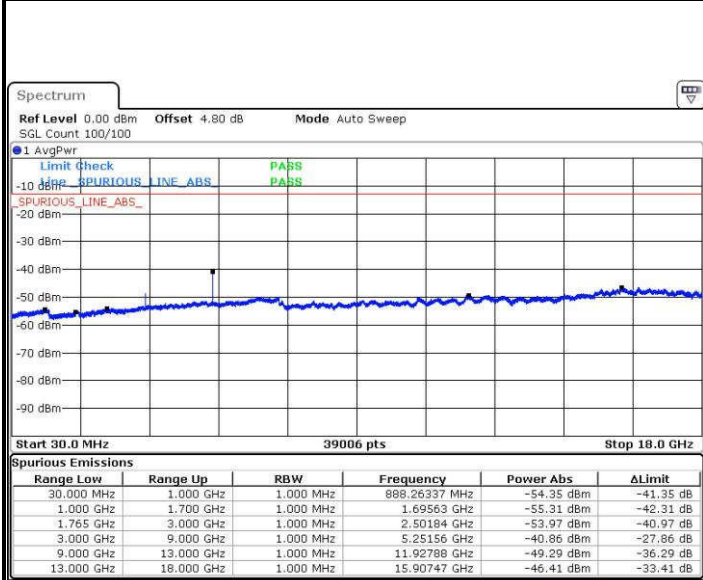

Date: 18 JUL 2016 23:43:27

Highest Channel / QPSK

Highest Channel / 16QAM

Date: 18 JUL 2016 23:49:38

Date: 18 JUL 2016 23:50:33

LTE Band 4 / 5MHz

Lowest Channel / QPSK

Lowest Channel / 16QAM

Date: 18 JUL 2016 23:56:43

Date: 18 JUL 2016 23:57:38

Middle Channel / QPSK

Middle Channel / 16QAM

Date: 18 JUL 2016 23:59:16

Date: 19 JUL 2016 00:00:12

LTE Band 4 / 5MHz

Highest Channel / QPSK

Date: 19.JUL.2016 00:06:21

Highest Channel / 16QAM

Date: 19.JUL.2016 00:07:17

LTE Band 4 / 10MHz

Lowest Channel / QPSK

Date: 19.JUL.2016 00:13:27

Lowest Channel / 16QAM

Date: 19.JUL.2016 00:14:22

LTE Band 4 / 10MHz

Middle Channel / QPSK

Middle Channel / 16QAM

Date: 19.JUL.2016 00:16:00

Date: 19.JUL.2016 00:16:55

Highest Channel / QPSK

Highest Channel / 16QAM

Date: 19.JUL.2016 00:23:05