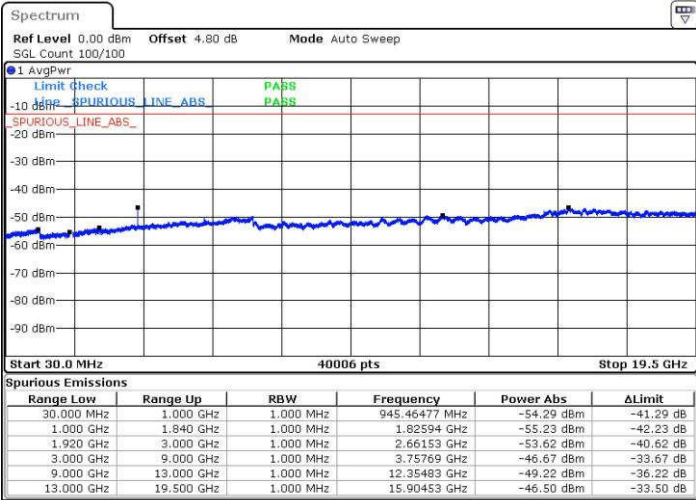

LTE Band 2 / 3MHz

Middle Channel / QPSK

Middle Channel / 16QAM

Date: 18 JUL 2016 21:31:46

Date: 18 JUL 2016 21:32:41

Highest Channel / QPSK

Highest Channel / 16QAM

Date: 18 JUL 2016 21:38:51

Date: 18 JUL 2016 21:39:47

LTE Band 2 / 5MHz

Lowest Channel / QPSK

Date: 18 JUL 2016 21:45:57

Lowest Channel / 16QAM

Date: 18 JUL 2016 21:46:52

Middle Channel / QPSK

Date: 18 JUL 2016 21:48:30

Middle Channel / 16QAM

Date: 18 JUL 2016 21:49:25

LTE Band 2 / 5MHz

Highest Channel / QPSK

Date: 18 JUL 2016 21:55:35

Highest Channel / 16QAM

Date: 18 JUL 2016 21:56:31

LTE Band 2 / 10MHz