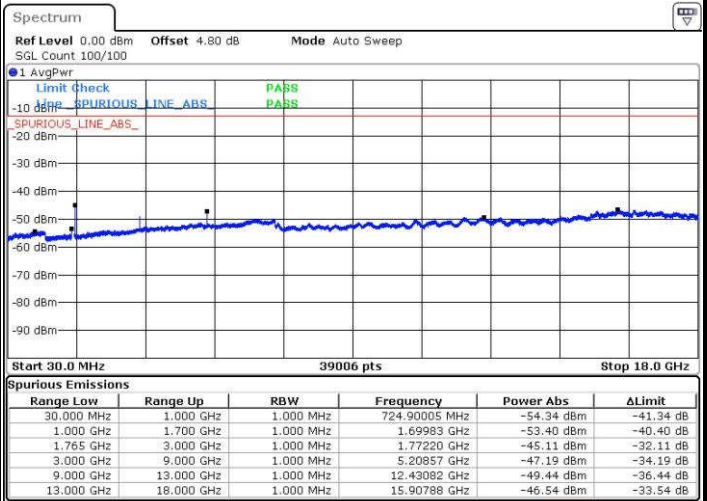

Date: 19.JUL.2016 00:32:44

Date: 19.JUL.2016 00:33:39

LTE Band 4 / 15MHz

Highest Channel / QPSK

Date: 19.JUL.2016 00:39:49

Highest Channel / 16QAM

Date: 19.JUL.2016 00:40:45

LTE Band 4 / 20MHz

Lowest Channel / QPSK

Date: 19.JUL.2016 00:46:55

Lowest Channel / 16QAM

Date: 19.JUL.2016 00:47:50

LTE Band 4 / 20MHz

Middle Channel / QPSK

Middle Channel / 16QAM

Date: 19.JUL.2016 00:49:28

Date: 19.JUL.2016 00:50:23

Highest Channel / QPSK

Highest Channel / 16QAM

Date: 19.JUL.2016 00:56:33

Date: 19.JUL.2016 00:57:29

LTE Band 5 / 1.4MHz

Lowest Channel / QPSK

Lowest Channel / 16QAM

Date: 18 JUL 2016 16:59:51

Date: 18 JUL 2016 17:00:46

Middle Channel / QPSK

Middle Channel / 16QAM

Date: 18 JUL 2016 17:02:23

Date: 18 JUL 2016 17:03:18

LTE Band 5 / 1.4MHz

Highest Channel / QPSK