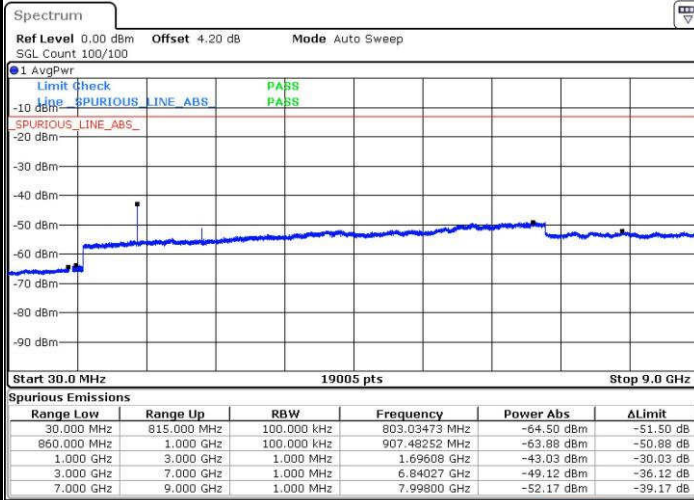

Date: 19.JUL.2016 00:50:23

Highest Channel / QPSK

Highest Channel / 16QAM

Date: 19.JUL.2016 00:56:33

Date: 19.JUL.2016 00:57:29

LTE Band 5 / 1.4MHz

Lowest Channel / QPSK

Lowest Channel / 16QAM

Date: 18 JUL 2016 16:59:51

Date: 18 JUL 2016 17:00:46

Middle Channel / QPSK

Middle Channel / 16QAM

Date: 18 JUL 2016 17:02:23

Date: 18 JUL 2016 17:03:18

LTE Band 5 / 1.4MHz

Highest Channel / QPSK

Date: 18 JUL 2016 17:17:28

Highest Channel / 16QAM

Date: 18 JUL 2016 17:18:23

LTE Band 5 / 3MHz

Lowest Channel / QPSK

Date: 18 JUL 2016 17:32:32

Lowest Channel / 16QAM

Date: 18 JUL 2016 17:33:27