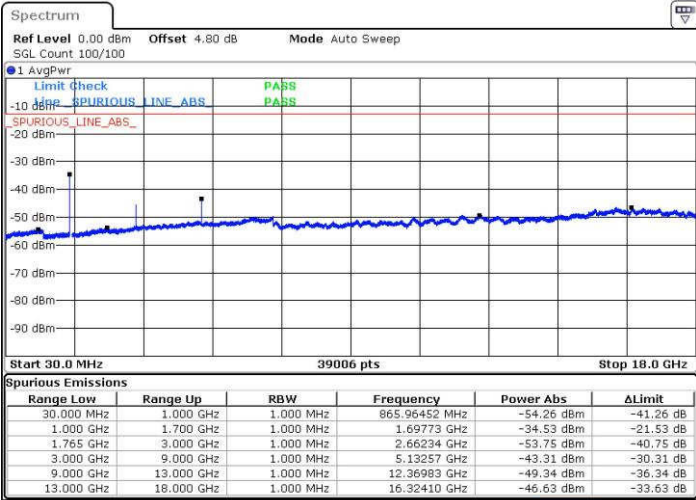

Date: 19.JUL.2016 00:06:21

Highest Channel / 16QAM

Date: 19.JUL.2016 00:07:17

LTE Band 4 / 10MHz

Lowest Channel / QPSK

Date: 19.JUL.2016 00:13:27

Lowest Channel / 16QAM

Date: 19.JUL.2016 00:14:22

LTE Band 4 / 10MHz

Middle Channel / QPSK

Middle Channel / 16QAM

Date: 19.JUL.2016 00:16:00

Date: 19.JUL.2016 00:16:55

Highest Channel / QPSK

Highest Channel / 16QAM

Date: 19.JUL.2016 00:23:05

Date: 19.JUL.2016 00:24:01

LTE Band 4 / 15MHz

Lowest Channel / QPSK

Lowest Channel / 16QAM

Date: 19.JUL.2016 00:30:11

Date: 19.JUL.2016 00:31:06

Middle Channel / QPSK

Middle Channel / 16QAM

Date: 19.JUL.2016 00:32:44

Date: 19.JUL.2016 00:33:39

LTE Band 4 / 15MHz

Highest Channel / QPSK

Date: 19.JUL.2016 00:39:49

Highest Channel / 16QAM

Date: 19.JUL.2016 00:40:45

LTE Band 4 / 20MHz