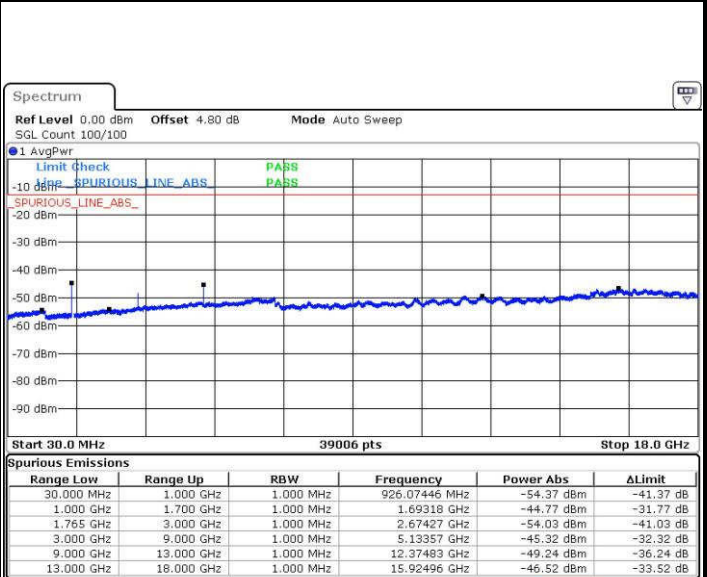

Date: 19.JUL.2016 00:24:01

LTE Band 4 / 15MHz

Lowest Channel / QPSK

Lowest Channel / 16QAM

Date: 19.JUL.2016 00:30:11

Date: 19.JUL.2016 00:31:06

Middle Channel / QPSK

Middle Channel / 16QAM

Date: 19.JUL.2016 00:32:44

Date: 19.JUL.2016 00:33:39

LTE Band 4 / 15MHz

Highest Channel / QPSK

Date: 19.JUL.2016 00:39:49

Highest Channel / 16QAM

Date: 19.JUL.2016 00:40:45

LTE Band 4 / 20MHz

Lowest Channel / QPSK

Date: 19.JUL.2016 00:46:55

Lowest Channel / 16QAM

Date: 19.JUL.2016 00:47:50

LTE Band 4 / 20MHz

Middle Channel / QPSK

Middle Channel / 16QAM

Date: 19.JUL.2016 00:49:28

Date: 19.JUL.2016 00:50:23

Highest Channel / QPSK

Highest Channel / 16QAM

Date: 19.JUL.2016 00:56:33

Date: 19.JUL.2016 00:57:29

LTE Band 5 / 1.4MHz

Lowest Channel / QPSK

Lowest Channel / 16QAM