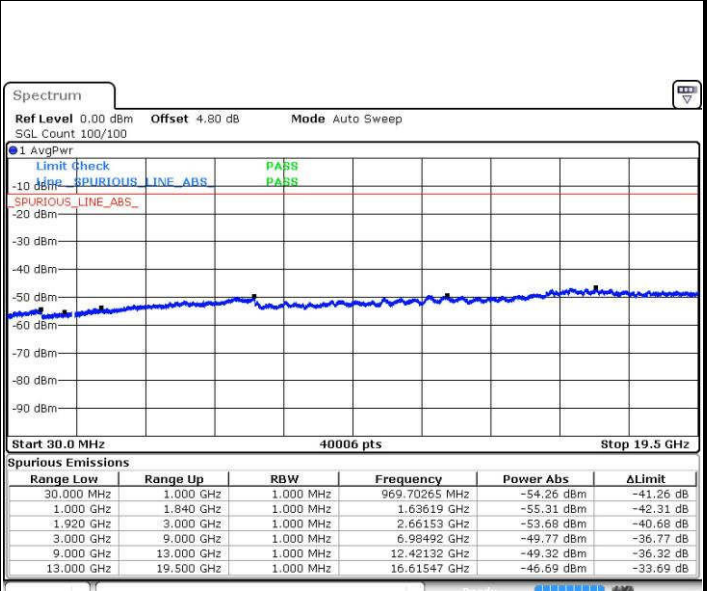

LTE Band 2 / 3MHz

Middle Channel / QPSK

Middle Channel / 16QAM

Date: 18 JUL 2016 21:31:46

Date: 18 JUL 2016 21:32:41

Highest Channel / QPSK

Highest Channel / 16QAM

Date: 18 JUL 2016 21:38:51

Date: 18 JUL 2016 21:39:47

LTE Band 2 / 5MHz

Lowest Channel / QPSK

Date: 18 JUL 2016 21:45:57

Lowest Channel / 16QAM

Date: 18 JUL 2016 21:46:52

Middle Channel / QPSK

Date: 18 JUL 2016 21:48:30

Middle Channel / 16QAM

Date: 18 JUL 2016 21:49:25

LTE Band 2 / 5MHz

Highest Channel / QPSK

Date: 18 JUL 2016 21:55:35

Highest Channel / 16QAM

Date: 18 JUL 2016 21:56:31

LTE Band 2 / 10MHz

Lowest Channel / QPSK

Date: 18 JUL 2016 22:02:41

Lowest Channel / 16QAM

Date: 18 JUL 2016 22:03:36

LTE Band 2 / 10MHz

Middle Channel / QPSK

Middle Channel / 16QAM

Date: 18 JUL 2016 22:05:14