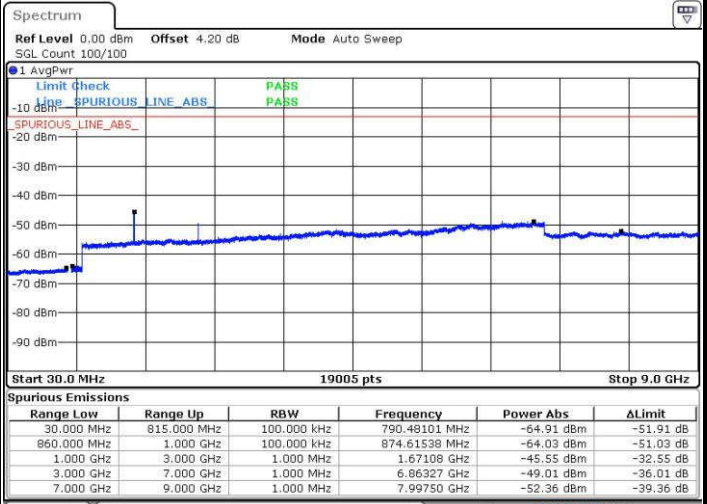

Date: 19.JUL.2016 00:50:23

Highest Channel / QPSK

Highest Channel / 16QAM

Date: 19.JUL.2016 00:56:33

Date: 19.JUL.2016 00:57:29

LTE Band 5 / 1.4MHz

Lowest Channel / QPSK

Lowest Channel / 16QAM

Date: 18 JUL 2016 16:59:51

Date: 18 JUL 2016 17:00:46

Middle Channel / QPSK

Middle Channel / 16QAM

Date: 18 JUL 2016 17:02:23

Date: 18 JUL 2016 17:03:18

LTE Band 5 / 1.4MHz

Highest Channel / QPSK

Date: 18 JUL 2016 17:17:28

Highest Channel / 16QAM

Date: 18 JUL 2016 17:18:23

LTE Band 5 / 3MHz

Lowest Channel / QPSK

Date: 18 JUL 2016 17:32:32

Lowest Channel / 16QAM

Date: 18 JUL 2016 17:33:27

LTE Band 5 / 3MHz

Middle Channel / QPSK

Middle Channel / 16QAM

Date: 18 JUL 2016 17:35:04

Date: 18 JUL 2016 17:35:59

Highest Channel / QPSK

Highest Channel / 16QAM

Date: 18 JUL 2016 17:50:08