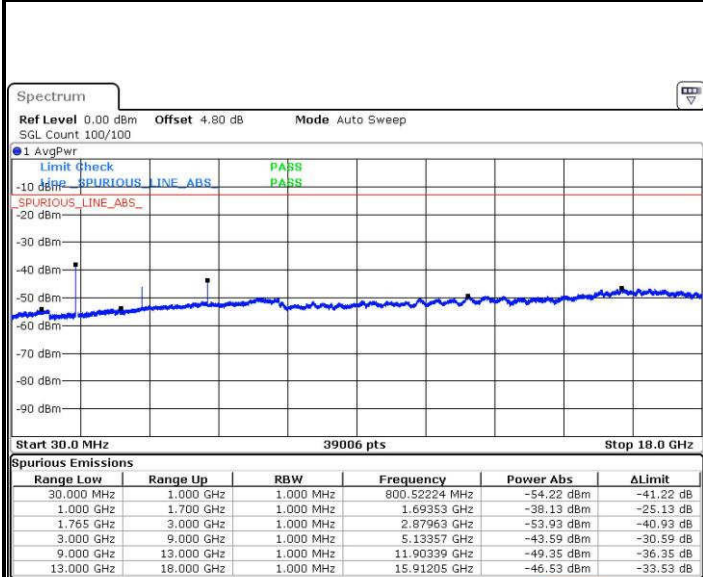

Date: 19.JUL.2016 00:24:01

LTE Band 4 / 15MHz

Lowest Channel / QPSK

Lowest Channel / 16QAM

Date: 19.JUL.2016 00:30:11

Date: 19.JUL.2016 00:31:06

Middle Channel / QPSK

Middle Channel / 16QAM

Date: 19.JUL.2016 00:32:44

Date: 19.JUL.2016 00:33:39

LTE Band 4 / 15MHz

Highest Channel / QPSK

Date: 19.JUL.2016 00:39:49

Highest Channel / 16QAM

Date: 19.JUL.2016 00:40:45

LTE Band 4 / 20MHz

Lowest Channel / QPSK

Date: 19.JUL.2016 00:46:55

Lowest Channel / 16QAM

Date: 19.JUL.2016 00:47:50

LTE Band 4 / 20MHz

Middle Channel / QPSK

Middle Channel / 16QAM

Date: 19.JUL.2016 00:49:28

Date: 19.JUL.2016 00:50:23

Highest Channel / QPSK

Highest Channel / 16QAM

Date: 19.JUL.2016 00:56:33

Date: 19.JUL.2016 00:57:29

LTE Band 5 / 1.4MHz

Lowest Channel / QPSK

Lowest Channel / 16QAM