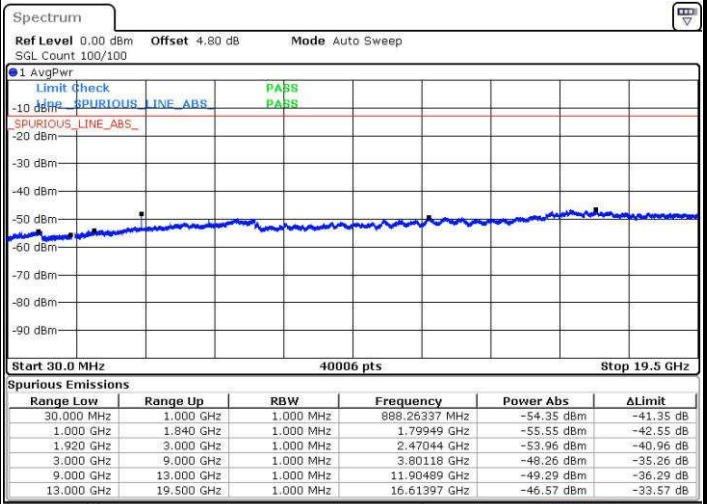

Middle Channel / 16QAM

Date: 18 JUL 2016 21:49:25

LTE Band 2 / 5MHz

Highest Channel / QPSK

Date: 18 JUL 2016 21:55:35

Highest Channel / 16QAM

Date: 18 JUL 2016 21:56:31

LTE Band 2 / 10MHz

Lowest Channel / QPSK

Date: 18 JUL 2016 22:02:41

Lowest Channel / 16QAM

Date: 18 JUL 2016 22:03:36

LTE Band 2 / 10MHz

Middle Channel / QPSK

Middle Channel / 16QAM

Date: 18 JUL 2016 22:05:14

Date: 18 JUL 2016 22:06:09

Highest Channel / QPSK

Highest Channel / 16QAM

Date: 18 JUL 2016 22:12:19

Date: 18 JUL 2016 22:13:15

LTE Band 2 / 15MHz

Lowest Channel / QPSK

Lowest Channel / 16QAM