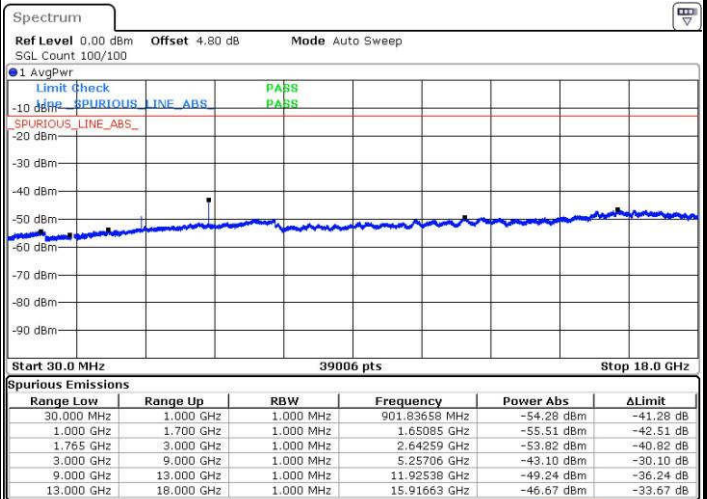

Date: 18 JUL 2016 23:25:48

Date: 18 JUL 2016 23:26:43

LTE Band 4 / 1.4MHz

Highest Channel / QPSK

Highest Channel / 16QAM

Date: 18 JUL 2016 23:32:53

Date: 18 JUL 2016 23:33:49

LTE Band 4 / 3MHz

Lowest Channel / QPSK

Lowest Channel / 16QAM

Date: 18 JUL 2016 23:39:59

Date: 18 JUL 2016 23:40:54

LTE Band 4 / 3MHz

Middle Channel / QPSK

Middle Channel / 16QAM

Date: 18 JUL 2016 23:42:32

Date: 18 JUL 2016 23:43:27

Highest Channel / QPSK

Highest Channel / 16QAM

Date: 18 JUL 2016 23:49:38

Date: 18 JUL 2016 23:50:33

LTE Band 4 / 5MHz

Lowest Channel / QPSK

Lowest Channel / 16QAM