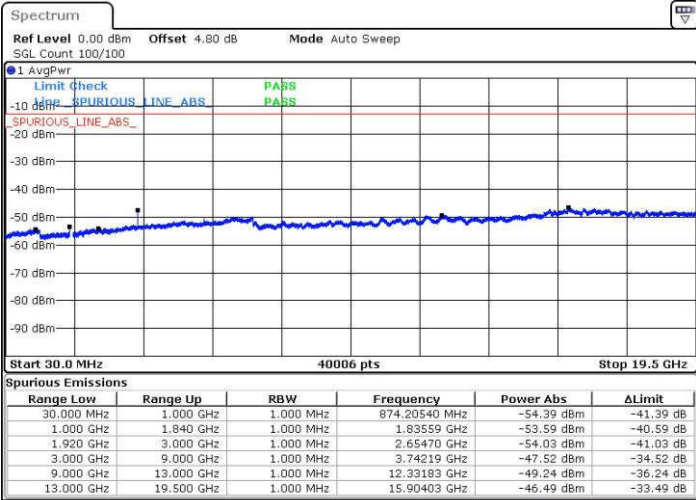

Date: 18 JUL 2016 22:19:25

Date: 18 JUL 2016 22:20:20

Middle Channel / QPSK

Middle Channel / 16QAM

Date: 18 JUL 2016 22:21:58

Date: 18 JUL 2016 22:22:54

LTE Band 2 / 15MHz

Highest Channel / QPSK

Date: 18 JUL 2016 22:29:03

Highest Channel / 16QAM

Date: 18 JUL 2016 22:29:59

LTE Band 2 / 20MHz

Lowest Channel / QPSK

Date: 18 JUL 2016 22:52:04

Lowest Channel / 16QAM

Date: 18 JUL 2016 22:52:58

LTE Band 2 / 20MHz

Middle Channel / QPSK

Middle Channel / 16QAM

Date: 18 JUL 2016 22:54:37

Date: 18 JUL 2016 22:55:32

Highest Channel / QPSK

Highest Channel / 16QAM

Date: 18 JUL 2016 23:01:43

Date: 18 JUL 2016 23:02:38

LTE Band 4 / 1.4MHz

Lowest Channel / QPSK

Lowest Channel / 16QAM

Date: 18 JUL 2016 23:23:15

Date: 18 JUL 2016 23:24:10

Middle Channel / QPSK

Middle Channel / 16QAM