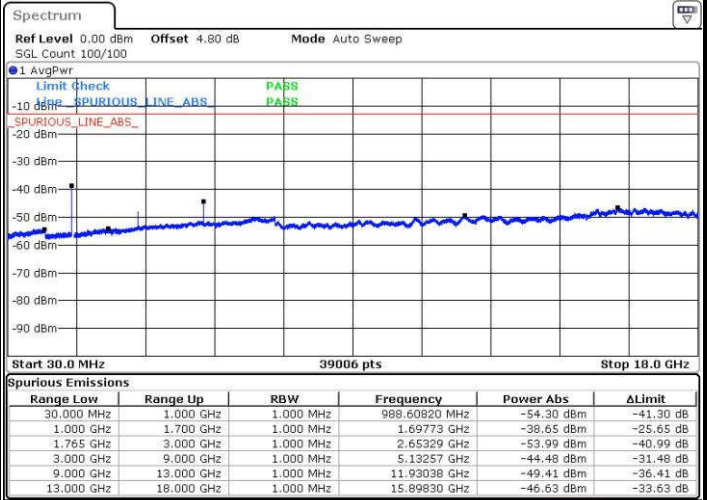

Date: 19.JUL.2016 00:06:21

Highest Channel / 16QAM

Date: 19.JUL.2016 00:07:17

LTE Band 4 / 10MHz

Lowest Channel / QPSK

Date: 19.JUL.2016 00:13:27

Lowest Channel / 16QAM

Date: 19.JUL.2016 00:14:22

LTE Band 4 / 10MHz

Middle Channel / QPSK

Middle Channel / 16QAM

Date: 19.JUL.2016 00:16:00

Date: 19.JUL.2016 00:16:55

Highest Channel / QPSK

Highest Channel / 16QAM

Date: 19.JUL.2016 00:23:05

Date: 19.JUL.2016 00:24:01

LTE Band 4 / 15MHz

Lowest Channel / QPSK

Lowest Channel / 16QAM

Date: 19.JUL.2016 00:30:11

Date: 19.JUL.2016 00:31:06

Middle Channel / QPSK

Middle Channel / 16QAM