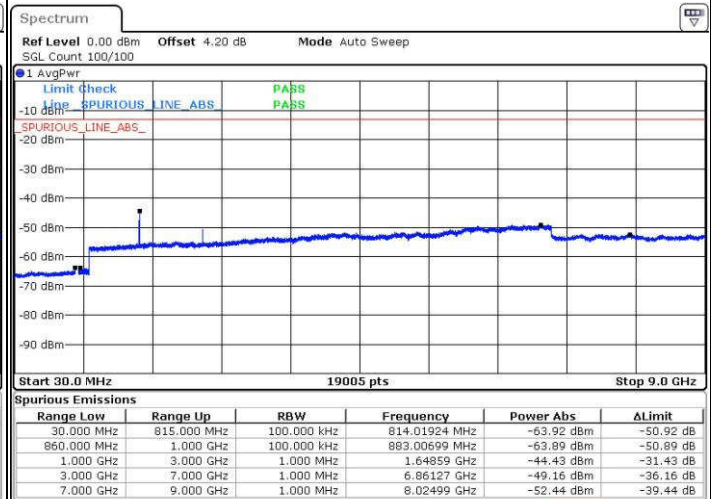

Date: 19.JUL.2016 00:50:23

Highest Channel / QPSK

Highest Channel / 16QAM

Date: 19.JUL.2016 00:56:33

Date: 19.JUL.2016 00:57:29

LTE Band 5 / 1.4MHz

Lowest Channel / QPSK

Lowest Channel / 16QAM

Date: 18 JUL 2016 16:59:51

Date: 18 JUL 2016 17:00:46

Middle Channel / QPSK

Middle Channel / 16QAM

Date: 18 JUL 2016 17:02:23

Date: 18 JUL 2016 17:03:18

LTE Band 5 / 1.4MHz

Highest Channel / QPSK

Date: 18 JUL 2016 17:17:28

Highest Channel / 16QAM

Date: 18 JUL 2016 17:18:23

LTE Band 5 / 3MHz

Lowest Channel / QPSK

Date: 18 JUL 2016 17:32:32

Lowest Channel / 16QAM

Date: 18 JUL 2016 17:33:27

LTE Band 5 / 3MHz

Middle Channel / QPSK

Middle Channel / 16QAM

Date: 18 JUL 2016 17:35:04

Date: 18 JUL 2016 17:35:59

Highest Channel / QPSK

Highest Channel / 16QAM

Date: 18 JUL 2016 17:50:08