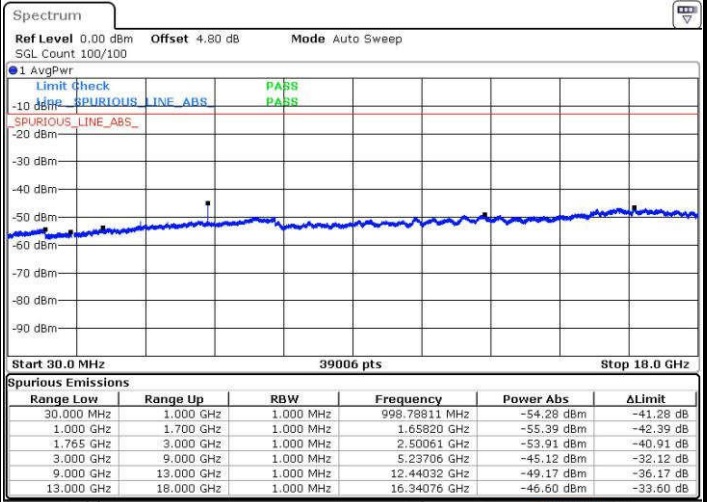

Date: 19.JUL.2016 00:06:21

Highest Channel / 16QAM

Date: 19.JUL.2016 00:07:17

LTE Band 4 / 10MHz

Lowest Channel / QPSK

Date: 19.JUL.2016 00:13:27

Lowest Channel / 16QAM

Date: 19.JUL.2016 00:14:22

LTE Band 4 / 10MHz

Middle Channel / QPSK

Middle Channel / 16QAM

Date: 19.JUL.2016 00:16:00

Date: 19.JUL.2016 00:16:55

Highest Channel / QPSK

Highest Channel / 16QAM

Date: 19.JUL.2016 00:23:05

Date: 19.JUL.2016 00:24:01

LTE Band 4 / 15MHz

Lowest Channel / QPSK

Lowest Channel / 16QAM

Date: 19.JUL.2016 00:30:11

Date: 19.JUL.2016 00:31:06

Middle Channel / QPSK

Middle Channel / 16QAM