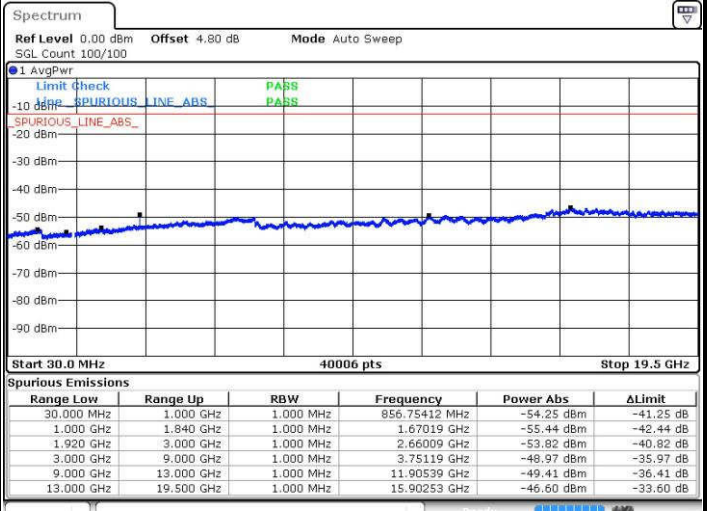

Middle Channel / 16QAM

Date: 18 JUL 2016 21:49:25

LTE Band 2 / 5MHz

Highest Channel / QPSK

Date: 18 JUL 2016 21:55:35

Highest Channel / 16QAM

Date: 18 JUL 2016 21:56:31

LTE Band 2 / 10MHz

Lowest Channel / QPSK

Date: 18 JUL 2016 22:02:41

Lowest Channel / 16QAM

Date: 18 JUL 2016 22:03:36

LTE Band 2 / 10MHz

Middle Channel / QPSK

Middle Channel / 16QAM

Date: 18 JUL 2016 22:05:14

Date: 18 JUL 2016 22:06:09

Highest Channel / QPSK

Highest Channel / 16QAM

Date: 18 JUL 2016 22:12:19

Date: 18 JUL 2016 22:13:15

LTE Band 2 / 15MHz

Lowest Channel / QPSK

Lowest Channel / 16QAM