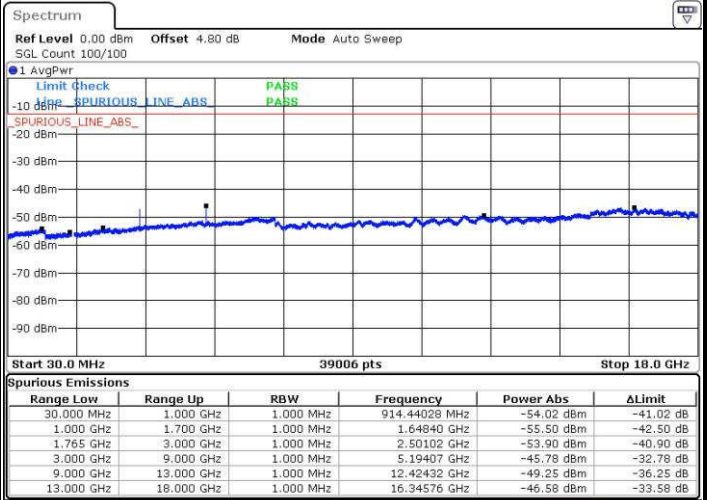

Date: 18 JUL 2016 23:25:48

Date: 18 JUL 2016 23:26:43

LTE Band 4 / 1.4MHz

Highest Channel / QPSK

Highest Channel / 16QAM

Date: 18 JUL 2016 23:32:53

Date: 18 JUL 2016 23:33:49

LTE Band 4 / 3MHz

Lowest Channel / QPSK

Lowest Channel / 16QAM

Date: 18 JUL 2016 23:39:59

Date: 18 JUL 2016 23:40:54

LTE Band 4 / 3MHz

Middle Channel / QPSK

Middle Channel / 16QAM

Date: 18 JUL 2016 23:42:32

Date: 18 JUL 2016 23:43:27

Highest Channel / QPSK

Highest Channel / 16QAM

Date: 18 JUL 2016 23:49:38

Date: 18 JUL 2016 23:50:33

LTE Band 4 / 5MHz

Lowest Channel / QPSK

Lowest Channel / 16QAM