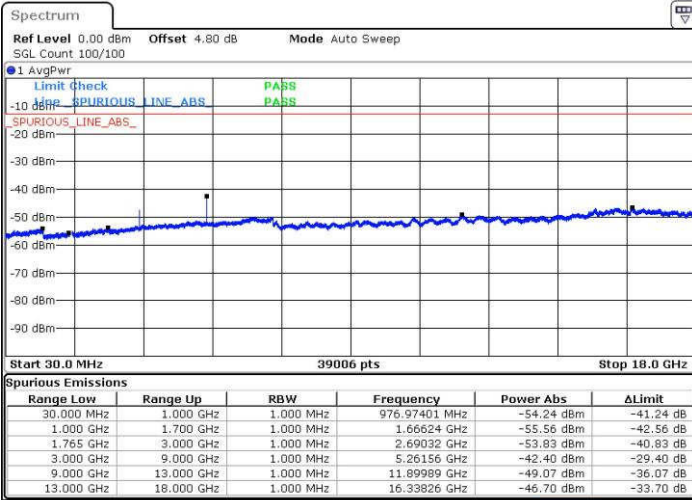

Date: 18 JUL 2016 23:02:38

LTE Band 4 / 1.4MHz

Lowest Channel / QPSK

Lowest Channel / 16QAM

Date: 18 JUL 2016 23:23:15

Date: 18 JUL 2016 23:24:10

Middle Channel / QPSK

Middle Channel / 16QAM

Date: 18 JUL 2016 23:25:48

Date: 18 JUL 2016 23:26:43

LTE Band 4 / 1.4MHz

Highest Channel / QPSK

Highest Channel / 16QAM

Date: 18 JUL 2016 23:32:53

Date: 18 JUL 2016 23:33:49

LTE Band 4 / 3MHz

Lowest Channel / QPSK

Lowest Channel / 16QAM

Date: 18 JUL 2016 23:39:59

Date: 18 JUL 2016 23:40:54

LTE Band 4 / 3MHz

Middle Channel / QPSK

Middle Channel / 16QAM

Date: 18 JUL 2016 23:42:32