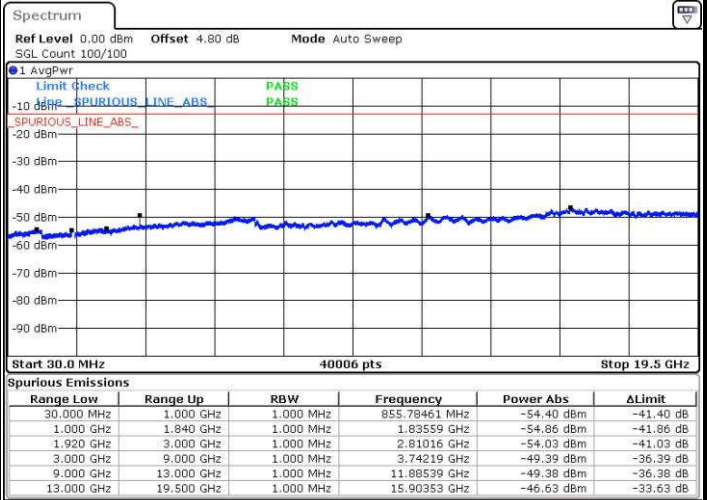

Date: 18 JUL 2016 22:19:25

Date: 18 JUL 2016 22:20:20

Middle Channel / QPSK

Middle Channel / 16QAM

Date: 18 JUL 2016 22:21:58

Date: 18 JUL 2016 22:22:54

LTE Band 2 / 15MHz

Highest Channel / QPSK

Date: 18 JUL 2016 22:29:03

Highest Channel / 16QAM

Date: 18 JUL 2016 22:29:59

LTE Band 2 / 20MHz

Lowest Channel / QPSK

Date: 18 JUL 2016 22:52:04

Lowest Channel / 16QAM

Date: 18 JUL 2016 22:52:58

LTE Band 2 / 20MHz

Middle Channel / QPSK

Middle Channel / 16QAM

Date: 18 JUL 2016 22:54:37

Date: 18 JUL 2016 22:55:32

Highest Channel / QPSK

Highest Channel / 16QAM

Date: 18 JUL 2016 23:01:43