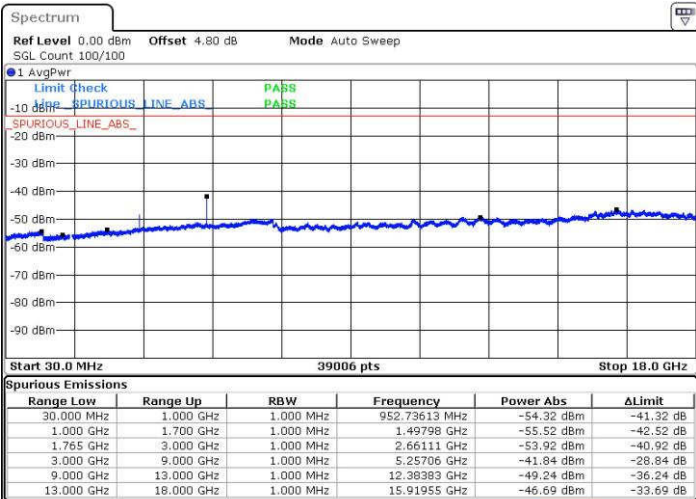

Date: 18 JUL 2016 23:25:48

Date: 18 JUL 2016 23:26:43

LTE Band 4 / 1.4MHz

Highest Channel / QPSK

Highest Channel / 16QAM

Date: 18 JUL 2016 23:32:53

Date: 18 JUL 2016 23:33:49

LTE Band 4 / 3MHz

Lowest Channel / QPSK

Lowest Channel / 16QAM

Date: 18 JUL 2016 23:39:59

Date: 18 JUL 2016 23:40:54

LTE Band 4 / 3MHz

Middle Channel / QPSK

Middle Channel / 16QAM

Date: 18 JUL 2016 23:42:32

Date: 18 JUL 2016 23:43:27

Highest Channel / QPSK

Highest Channel / 16QAM

Date: 18 JUL 2016 23:49:38

Date: 18 JUL 2016 23:50:33

LTE Band 4 / 5MHz

Lowest Channel / QPSK

Lowest Channel / 16QAM