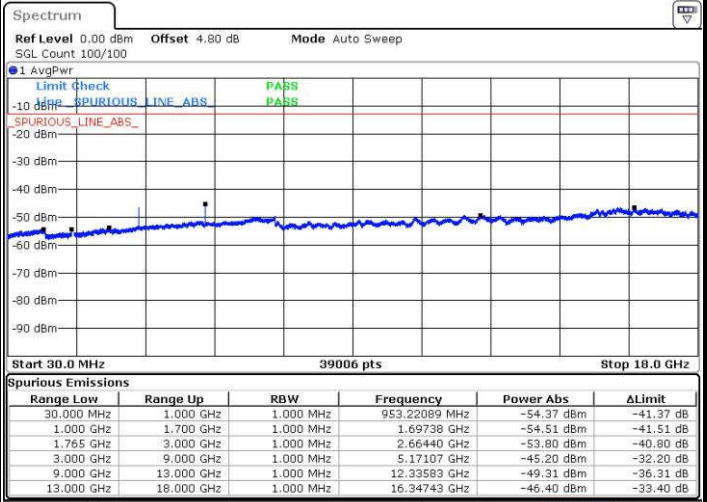

Date: 19.JUL.2016 00:32:44

Date: 19.JUL.2016 00:33:39

LTE Band 4 / 15MHz

Highest Channel / QPSK

Date: 19.JUL.2016 00:39:49

Highest Channel / 16QAM

Date: 19.JUL.2016 00:40:45

LTE Band 4 / 20MHz

Lowest Channel / QPSK

Date: 19.JUL.2016 00:46:55

Lowest Channel / 16QAM

Date: 19.JUL.2016 00:47:50

LTE Band 4 / 20MHz

Middle Channel / QPSK

Middle Channel / 16QAM

Date: 19.JUL.2016 00:49:28

Date: 19.JUL.2016 00:50:23

Highest Channel / QPSK

Highest Channel / 16QAM

Date: 19.JUL.2016 00:56:33

Date: 19.JUL.2016 00:57:29

LTE Band 5 / 1.4MHz

Lowest Channel / QPSK

Lowest Channel / 16QAM