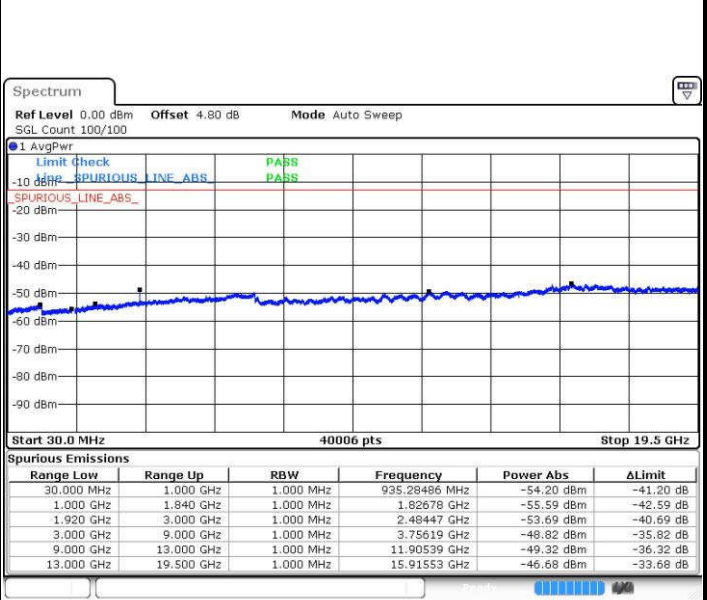

LTE Band 2 / 3MHz

Middle Channel / QPSK

Middle Channel / 16QAM

Date: 18 JUL 2016 21:31:46

Date: 18 JUL 2016 21:32:41

Highest Channel / QPSK

Highest Channel / 16QAM

Date: 18 JUL 2016 21:38:51

Date: 18 JUL 2016 21:39:47

LTE Band 2 / 5MHz

Lowest Channel / QPSK

Date: 18 JUL 2016 21:45:57

Lowest Channel / 16QAM

Date: 18 JUL 2016 21:46:52

Middle Channel / QPSK

Date: 18 JUL 2016 21:48:30

Middle Channel / 16QAM

Date: 18 JUL 2016 21:49:25

LTE Band 2 / 5MHz

Highest Channel / QPSK

Date: 18 JUL 2016 21:55:35

Highest Channel / 16QAM

Date: 18 JUL 2016 21:56:31

LTE Band 2 / 10MHz

Lowest Channel / QPSK

Date: 18 JUL 2016 22:02:41

Lowest Channel / 16QAM

Date: 18 JUL 2016 22:03:36

LTE Band 2 / 10MHz

Middle Channel / QPSK

Middle Channel / 16QAM

Date: 18 JUL 2016 22:05:14