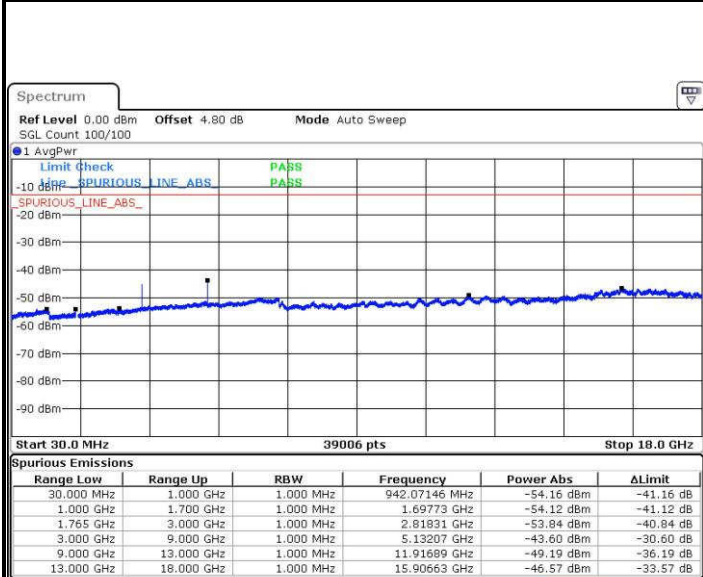

Date: 18 JUL 2016 23:56:43

Date: 18 JUL 2016 23:57:38

Middle Channel / QPSK

Middle Channel / 16QAM

Date: 18 JUL 2016 23:59:16

Date: 19 JUL 2016 00:00:12

LTE Band 4 / 5MHz

Highest Channel / QPSK

Date: 19.JUL.2016 00:06:21

Highest Channel / 16QAM

Date: 19.JUL.2016 00:07:17

LTE Band 4 / 10MHz

Lowest Channel / QPSK

Date: 19.JUL.2016 00:13:27

Lowest Channel / 16QAM

Date: 19.JUL.2016 00:14:22

LTE Band 4 / 10MHz

Middle Channel / QPSK

Middle Channel / 16QAM

Date: 19.JUL.2016 00:16:00

Date: 19.JUL.2016 00:16:55

Highest Channel / QPSK

Highest Channel / 16QAM

Date: 19.JUL.2016 00:23:05