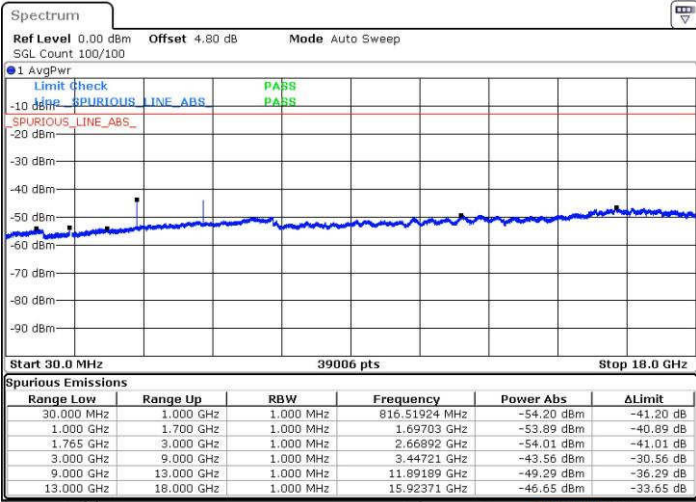

Date: 19.JUL.2016 00:32:44

Date: 19.JUL.2016 00:33:39

LTE Band 4 / 15MHz

Highest Channel / QPSK

Date: 19.JUL.2016 00:39:49

Highest Channel / 16QAM

Date: 19.JUL.2016 00:40:45

LTE Band 4 / 20MHz

Lowest Channel / QPSK

Date: 19.JUL.2016 00:46:55

Lowest Channel / 16QAM

Date: 19.JUL.2016 00:47:50

LTE Band 4 / 20MHz

Middle Channel / QPSK

Middle Channel / 16QAM

Date: 19.JUL.2016 00:49:28

Date: 19.JUL.2016 00:50:23

Highest Channel / QPSK

Highest Channel / 16QAM

Date: 19.JUL.2016 00:56:33

Date: 19.JUL.2016 00:57:29

LTE Band 5 / 1.4MHz

Lowest Channel / QPSK

Lowest Channel / 16QAM