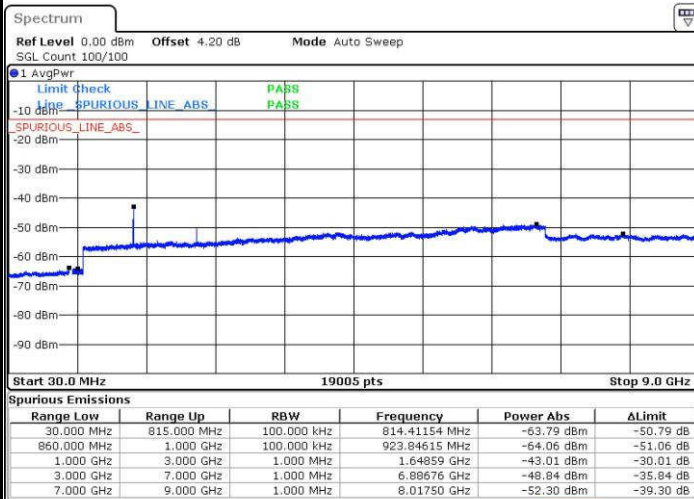

Date: 18 JUL 2016 16:59:51

Date: 18 JUL 2016 17:00:46

Middle Channel / QPSK

Middle Channel / 16QAM

Date: 18 JUL 2016 17:02:23

Date: 18 JUL 2016 17:03:18

LTE Band 5 / 1.4MHz

Highest Channel / QPSK

Date: 18 JUL 2016 17:17:28

Highest Channel / 16QAM

Date: 18 JUL 2016 17:18:23

LTE Band 5 / 3MHz

Lowest Channel / QPSK

Date: 18 JUL 2016 17:32:32

Lowest Channel / 16QAM

Date: 18 JUL 2016 17:33:27

LTE Band 5 / 3MHz

Middle Channel / QPSK

Middle Channel / 16QAM

Date: 18 JUL 2016 17:35:04

Date: 18 JUL 2016 17:35:59

Highest Channel / QPSK

Highest Channel / 16QAM

Date: 18 JUL 2016 17:50:08