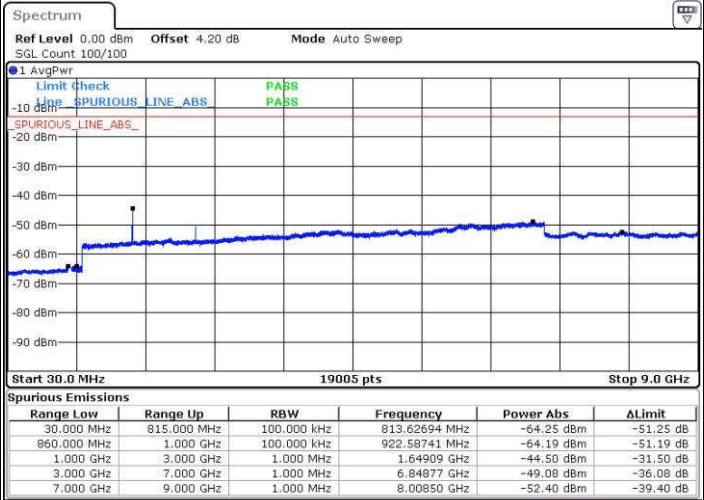

LTE Band 5 / 3MHz

Middle Channel / QPSK

Middle Channel / 16QAM

Date: 18 JUL 2016 17:35:04

Date: 18 JUL 2016 17:35:59

Highest Channel / QPSK

Highest Channel / 16QAM

Date: 18 JUL 2016 17:50:08

Date: 18 JUL 2016 17:51:03

LTE Band 5 / 5MHz

Lowest Channel / QPSK

Lowest Channel / 16QAM

Date: 18 JUL 2016 18:05:12

Date: 18 JUL 2016 18:06:07

Middle Channel / QPSK

Middle Channel / 16QAM