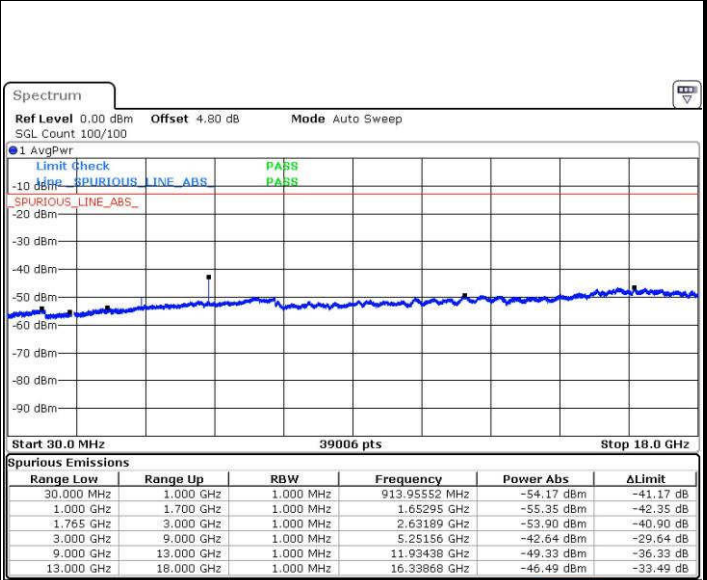

Date: 18 JUL 2016 23:43:27

Highest Channel / QPSK

Highest Channel / 16QAM

Date: 18 JUL 2016 23:49:38

Date: 18 JUL 2016 23:50:33

LTE Band 4 / 5MHz

Lowest Channel / QPSK

Lowest Channel / 16QAM

Date: 18 JUL 2016 23:56:43

Date: 18 JUL 2016 23:57:38

Middle Channel / QPSK

Middle Channel / 16QAM

Date: 18 JUL 2016 23:59:16

Date: 19 JUL 2016 00:00:12

LTE Band 4 / 5MHz

Highest Channel / QPSK

Date: 19.JUL.2016 00:06:21

Highest Channel / 16QAM

Date: 19.JUL.2016 00:07:17

LTE Band 4 / 10MHz

Lowest Channel / QPSK

Date: 19.JUL.2016 00:13:27

Lowest Channel / 16QAM

Date: 19.JUL.2016 00:14:22

LTE Band 4 / 10MHz

Middle Channel / QPSK

Middle Channel / 16QAM

Date: 19.JUL.2016 00:16:00

Date: 19.JUL.2016 00:16:55

Highest Channel / QPSK

Highest Channel / 16QAM

Date: 19.JUL.2016 00:23:05