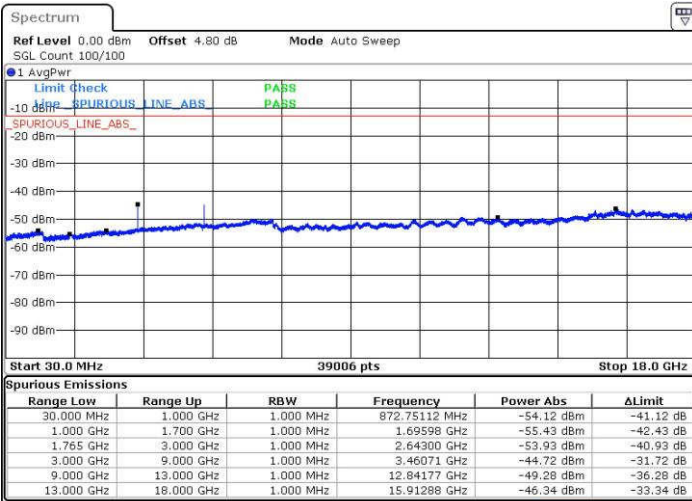

Date: 18 JUL 2016 23:43:27

Highest Channel / QPSK

Highest Channel / 16QAM

Date: 18 JUL 2016 23:49:38

Date: 18 JUL 2016 23:50:33

LTE Band 4 / 5MHz

Lowest Channel / QPSK

Lowest Channel / 16QAM

Date: 18 JUL 2016 23:56:43

Date: 18 JUL 2016 23:57:38

Middle Channel / QPSK

Middle Channel / 16QAM

Date: 18 JUL 2016 23:59:16

Date: 19 JUL 2016 00:00:12

LTE Band 4 / 5MHz

Highest Channel / QPSK