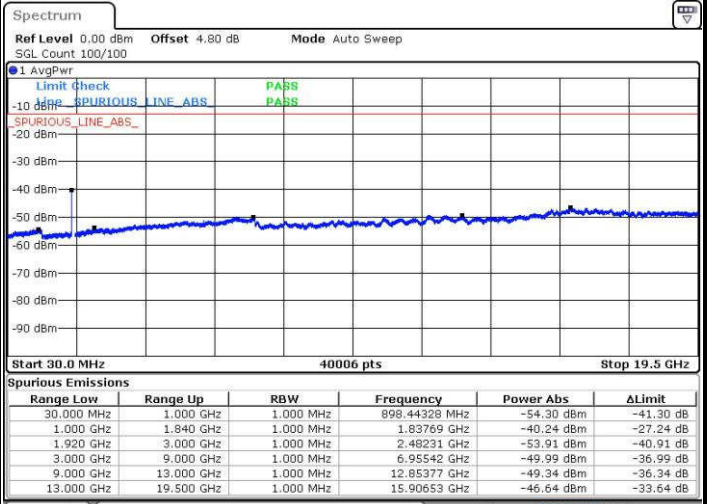

Lowest Channel / QPSK

Date: 18 JUL 2016 22:02:41

Lowest Channel / 16QAM

Date: 18 JUL 2016 22:03:36

LTE Band 2 / 10MHz

Middle Channel / QPSK

Middle Channel / 16QAM

Date: 18 JUL 2016 22:05:14

Date: 18 JUL 2016 22:06:09

Highest Channel / QPSK

Highest Channel / 16QAM

Date: 18 JUL 2016 22:12:19

Date: 18 JUL 2016 22:13:15

LTE Band 2 / 15MHz

Lowest Channel / QPSK

Lowest Channel / 16QAM

Date: 18 JUL 2016 22:19:25

Date: 18 JUL 2016 22:20:20

Middle Channel / QPSK

Middle Channel / 16QAM

Date: 18 JUL 2016 22:21:58

Date: 18 JUL 2016 22:22:54

LTE Band 2 / 15MHz

Highest Channel / QPSK

Date: 18 JUL 2016 22:29:03

Highest Channel / 16QAM

Date: 18 JUL 2016 22:29:59

LTE Band 2 / 20MHz

Lowest Channel / QPSK

Date: 18 JUL 2016 22:52:04

Lowest Channel / 16QAM

Date: 18 JUL 2016 22:52:58