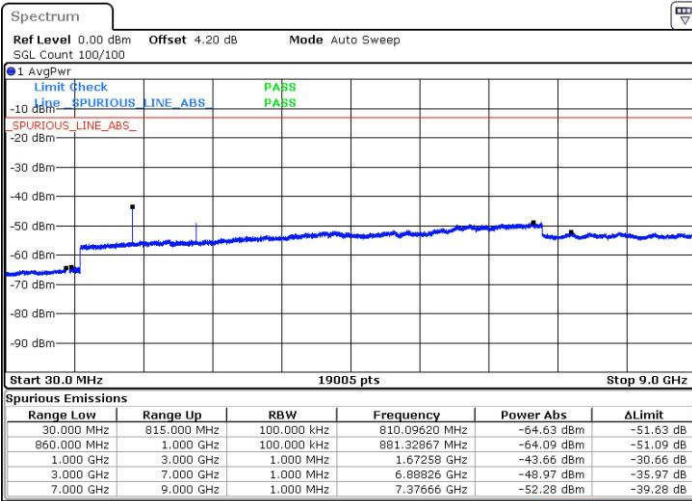

Lowest Channel / QPSK

Date: 19.JUL.2016 00:46:55

Lowest Channel / 16QAM

Date: 19.JUL.2016 00:47:50

LTE Band 4 / 20MHz

Middle Channel / QPSK

Middle Channel / 16QAM

Date: 19.JUL.2016 00:49:28

Date: 19.JUL.2016 00:50:23

Highest Channel / QPSK

Highest Channel / 16QAM

Date: 19.JUL.2016 00:56:33

Date: 19.JUL.2016 00:57:29

LTE Band 5 / 1.4MHz

Lowest Channel / QPSK

Lowest Channel / 16QAM

Date: 18 JUL 2016 16:59:51

Date: 18 JUL 2016 17:00:46

Middle Channel / QPSK

Middle Channel / 16QAM

Date: 18 JUL 2016 17:02:23

Date: 18 JUL 2016 17:03:18

LTE Band 5 / 1.4MHz

Highest Channel / QPSK