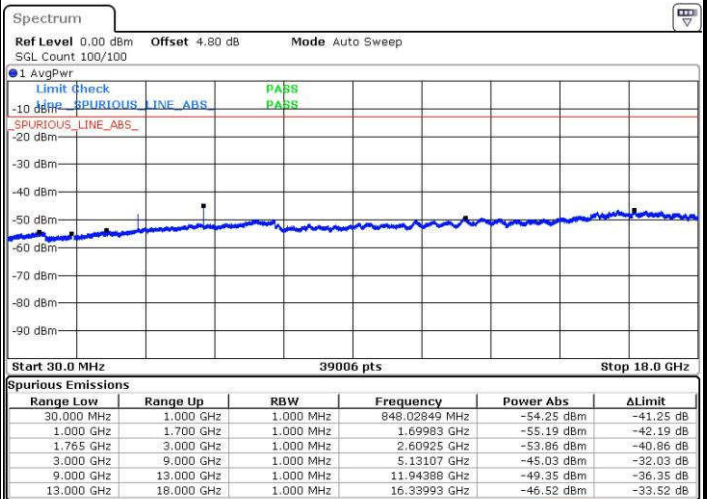

Date: 18 JUL 2016 23:02:38

LTE Band 4 / 1.4MHz

Lowest Channel / QPSK

Lowest Channel / 16QAM

Date: 18 JUL 2016 23:23:15

Date: 18 JUL 2016 23:24:10

Middle Channel / QPSK

Middle Channel / 16QAM

Date: 18 JUL 2016 23:25:48

Date: 18 JUL 2016 23:26:43

LTE Band 4 / 1.4MHz

Highest Channel / QPSK

Highest Channel / 16QAM

Date: 18 JUL 2016 23:32:53

Date: 18 JUL 2016 23:33:49

LTE Band 4 / 3MHz

Lowest Channel / QPSK

Lowest Channel / 16QAM

Date: 18 JUL 2016 23:39:59

Date: 18 JUL 2016 23:40:54

LTE Band 4 / 3MHz

Middle Channel / QPSK

Middle Channel / 16QAM

Date: 18 JUL 2016 23:42:32