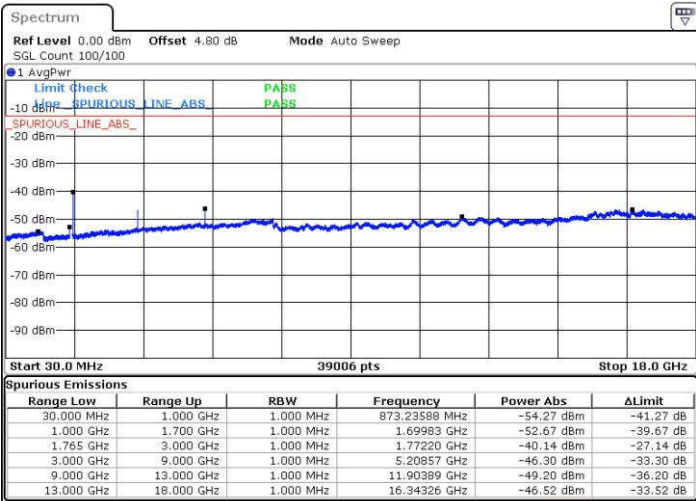

Date: 19.JUL.2016 00:32:44

Date: 19.JUL.2016 00:33:39

LTE Band 4 / 15MHz

Highest Channel / QPSK

Date: 19.JUL.2016 00:39:49

Highest Channel / 16QAM

Date: 19.JUL.2016 00:40:45

LTE Band 4 / 20MHz

Lowest Channel / QPSK

Date: 19.JUL.2016 00:46:55

Lowest Channel / 16QAM

Date: 19.JUL.2016 00:47:50

LTE Band 4 / 20MHz

Middle Channel / QPSK

Middle Channel / 16QAM

Date: 19.JUL.2016 00:49:28

Date: 19.JUL.2016 00:50:23

Highest Channel / QPSK

Highest Channel / 16QAM

Date: 19.JUL.2016 00:56:33

Date: 19.JUL.2016 00:57:29

LTE Band 5 / 1.4MHz

Lowest Channel / QPSK

Lowest Channel / 16QAM