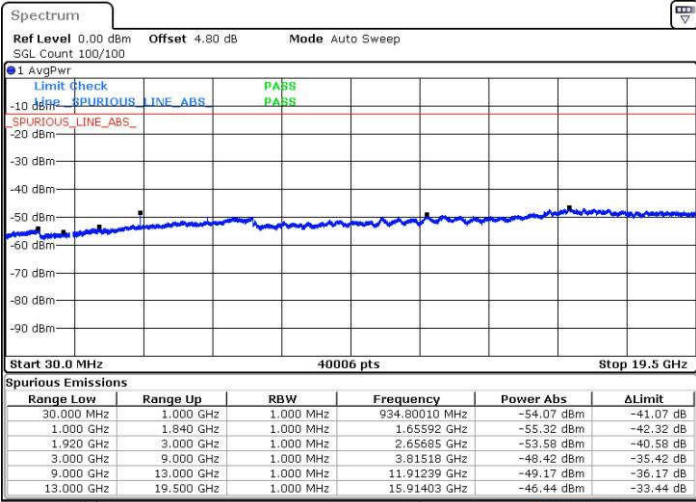

LTE Band 2 / 3MHz

Middle Channel / QPSK

Middle Channel / 16QAM

Date: 18 JUL 2016 21:31:46

Date: 18 JUL 2016 21:32:41

Highest Channel / QPSK

Highest Channel / 16QAM

Date: 18 JUL 2016 21:38:51

Date: 18 JUL 2016 21:39:47

LTE Band 2 / 5MHz

Lowest Channel / QPSK

Date: 18 JUL 2016 21:45:57

Lowest Channel / 16QAM

Date: 18 JUL 2016 21:46:52

Middle Channel / QPSK

Date: 18 JUL 2016 21:48:30