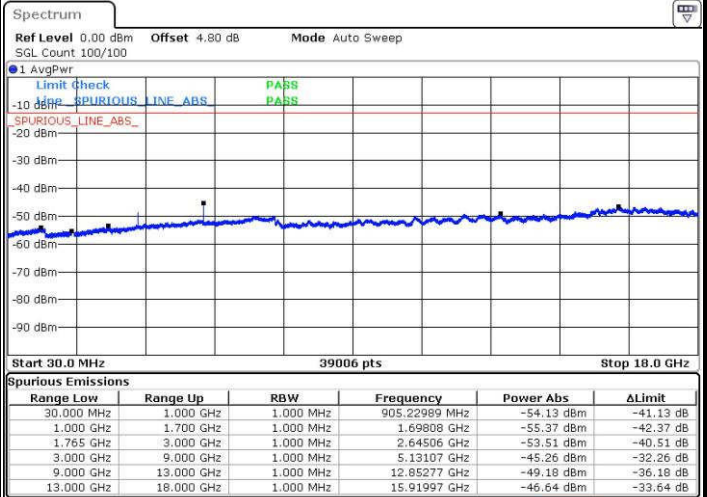

Date: 18 JUL 2016 22:29:03

Highest Channel / 16QAM

Date: 18 JUL 2016 22:29:59

LTE Band 2 / 20MHz

Lowest Channel / QPSK

Date: 18 JUL 2016 22:52:04

Lowest Channel / 16QAM

Date: 18 JUL 2016 22:52:58

LTE Band 2 / 20MHz

Middle Channel / QPSK

Middle Channel / 16QAM

Date: 18 JUL 2016 22:54:37

Date: 18 JUL 2016 22:55:32

Highest Channel / QPSK

Highest Channel / 16QAM

Date: 18 JUL 2016 23:01:43

Date: 18 JUL 2016 23:02:38

LTE Band 4 / 1.4MHz

Lowest Channel / QPSK

Lowest Channel / 16QAM

Date: 18 JUL 2016 23:23:15

Date: 18 JUL 2016 23:24:10

Middle Channel / QPSK

Middle Channel / 16QAM