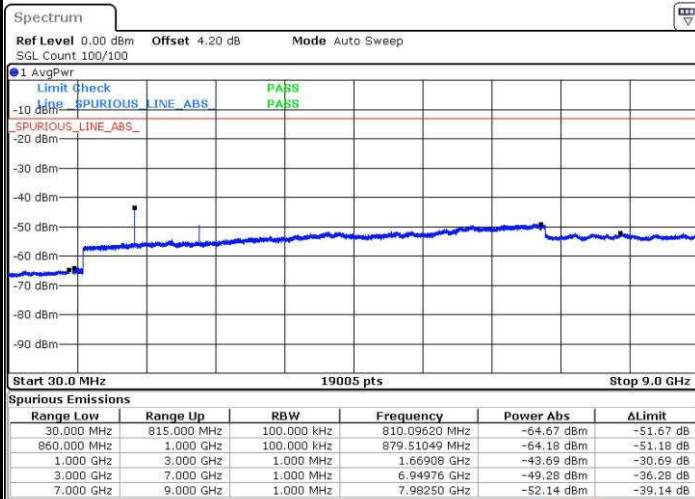

LTE Band 5 / 3MHz

Middle Channel / QPSK

Middle Channel / 16QAM

Date: 18 JUL 2016 17:35:04

Date: 18 JUL 2016 17:35:59

Highest Channel / QPSK

Highest Channel / 16QAM

Date: 18 JUL 2016 17:50:08

Date: 18 JUL 2016 17:51:03

LTE Band 5 / 5MHz

Lowest Channel / QPSK

Lowest Channel / 16QAM

Date: 18 JUL 2016 18:05:12

Date: 18 JUL 2016 18:06:07

Middle Channel / QPSK

Middle Channel / 16QAM