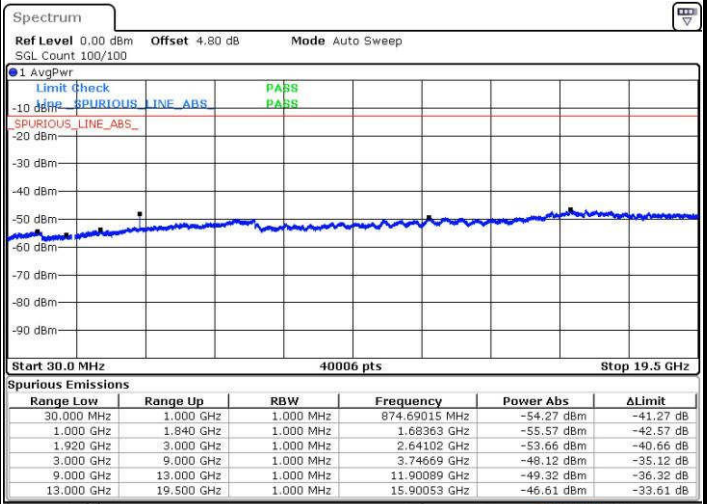

Lowest Channel / QPSK

Date: 18 JUL 2016 22:02:41

Lowest Channel / 16QAM

Date: 18 JUL 2016 22:03:36

LTE Band 2 / 10MHz

Middle Channel / QPSK

Middle Channel / 16QAM

Date: 18 JUL 2016 22:05:14

Date: 18 JUL 2016 22:06:09

Highest Channel / QPSK

Highest Channel / 16QAM

Date: 18 JUL 2016 22:12:19

Date: 18 JUL 2016 22:13:15

LTE Band 2 / 15MHz

Lowest Channel / QPSK

Lowest Channel / 16QAM

Date: 18 JUL 2016 22:19:25

Date: 18 JUL 2016 22:20:20

Middle Channel / QPSK

Middle Channel / 16QAM

Date: 18 JUL 2016 22:21:58

Date: 18 JUL 2016 22:22:54

LTE Band 2 / 15MHz

Highest Channel / QPSK