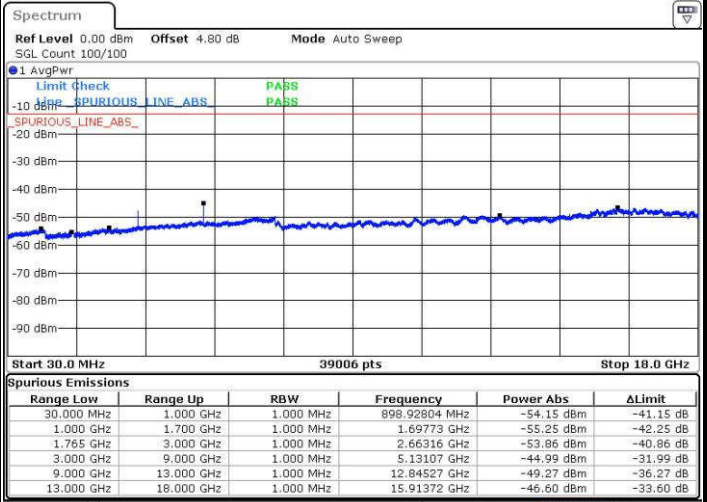

Lowest Channel / QPSK

Lowest Channel / 16QAM

Date: 18 JUL 2016 23:39:59

Date: 18 JUL 2016 23:40:54

LTE Band 4 / 3MHz

Middle Channel / QPSK

Middle Channel / 16QAM

Date: 18 JUL 2016 23:42:32

Date: 18 JUL 2016 23:43:27

Highest Channel / QPSK

Highest Channel / 16QAM

Date: 18 JUL 2016 23:49:38

Date: 18 JUL 2016 23:50:33

LTE Band 4 / 5MHz

Lowest Channel / QPSK

Lowest Channel / 16QAM

Date: 18 JUL 2016 23:56:43

Date: 18 JUL 2016 23:57:38

Middle Channel / QPSK

Middle Channel / 16QAM

Date: 18 JUL 2016 23:59:16

Date: 19 JUL 2016 00:00:12

LTE Band 4 / 5MHz

Highest Channel / QPSK