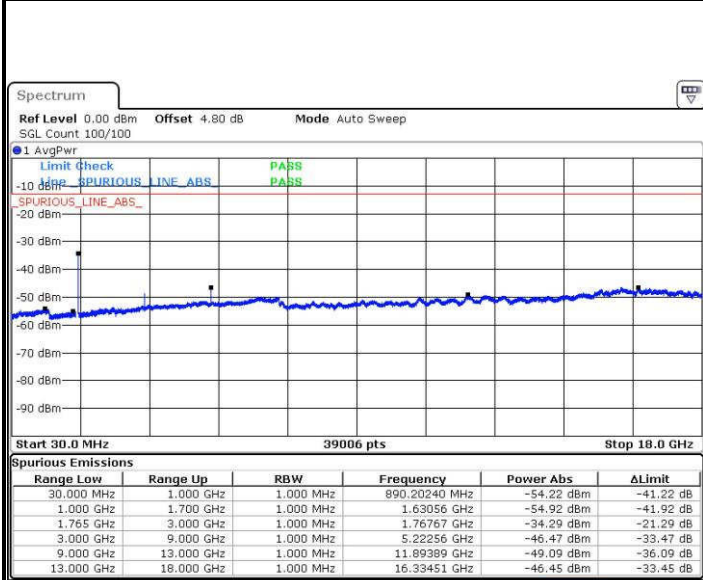

Date: 19.JUL.2016 00:24:01

LTE Band 4 / 15MHz

Lowest Channel / QPSK

Lowest Channel / 16QAM

Date: 19.JUL.2016 00:30:11

Date: 19.JUL.2016 00:31:06

Middle Channel / QPSK

Middle Channel / 16QAM

Date: 19.JUL.2016 00:32:44

Date: 19.JUL.2016 00:33:39

LTE Band 4 / 15MHz

Highest Channel / QPSK

Date: 19.JUL.2016 00:39:49

Highest Channel / 16QAM

Date: 19.JUL.2016 00:40:45

LTE Band 4 / 20MHz

Lowest Channel / QPSK

Date: 19.JUL.2016 00:46:55

Lowest Channel / 16QAM

Date: 19.JUL.2016 00:47:50

LTE Band 4 / 20MHz

Middle Channel / QPSK

Middle Channel / 16QAM

Date: 19.JUL.2016 00:49:28

Date: 19.JUL.2016 00:50:23

Highest Channel / QPSK

Highest Channel / 16QAM

Date: 19.JUL.2016 00:56:33

Date: 19.JUL.2016 00:57:29

LTE Band 5 / 1.4MHz

Lowest Channel / QPSK

Lowest Channel / 16QAM