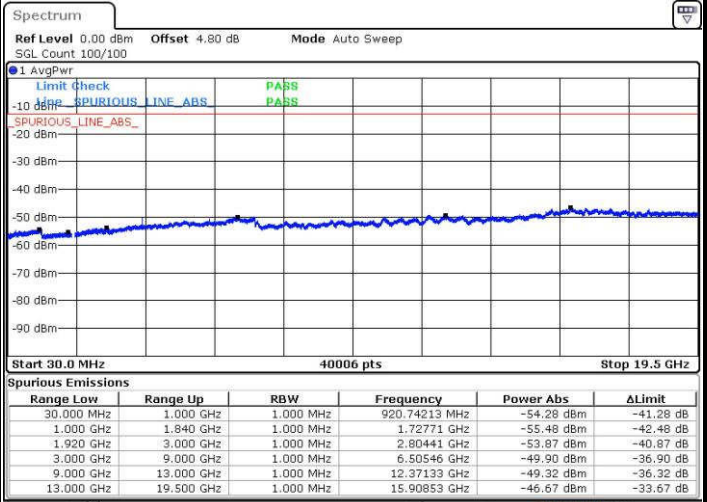

LTE Band 2 / 3MHz

Middle Channel / QPSK

Middle Channel / 16QAM

Date: 18 JUL 2016 21:31:46

Date: 18 JUL 2016 21:32:41

Highest Channel / QPSK

Highest Channel / 16QAM

Date: 18 JUL 2016 21:38:51

Date: 18 JUL 2016 21:39:47

LTE Band 2 / 5MHz

Lowest Channel / QPSK

Date: 18 JUL 2016 21:45:57

Lowest Channel / 16QAM

Date: 18 JUL 2016 21:46:52

Middle Channel / QPSK

Date: 18 JUL 2016 21:48:30