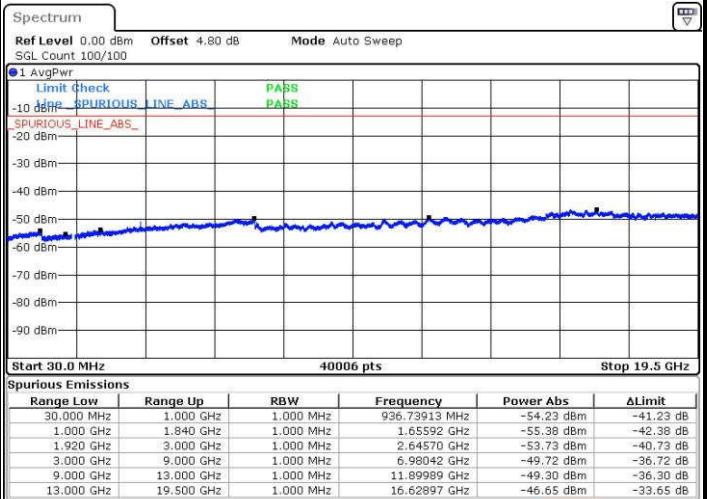

Date: 18 JUL 2016 22:29:03

Highest Channel / 16QAM

Date: 18 JUL 2016 22:29:59

LTE Band 2 / 20MHz

Lowest Channel / QPSK

Date: 18 JUL 2016 22:52:04

Lowest Channel / 16QAM

Date: 18 JUL 2016 22:52:58

LTE Band 2 / 20MHz

Middle Channel / QPSK

Middle Channel / 16QAM

Date: 18 JUL 2016 22:54:37

Date: 18 JUL 2016 22:55:32

Highest Channel / QPSK

Highest Channel / 16QAM

Date: 18 JUL 2016 23:01:43

Date: 18 JUL 2016 23:02:38

LTE Band 4 / 1.4MHz

Lowest Channel / QPSK

Lowest Channel / 16QAM

Date: 18 JUL 2016 23:23:15

Date: 18 JUL 2016 23:24:10

Middle Channel / QPSK

Middle Channel / 16QAM

Date: 18 JUL 2016 23:25:48

Date: 18 JUL 2016 23:26:43

LTE Band 4 / 1.4MHz

Highest Channel / QPSK

Highest Channel / 16QAM

Date: 18 JUL 2016 23:32:53

Date: 18 JUL 2016 23:33:49

LTE Band 4 / 3MHz