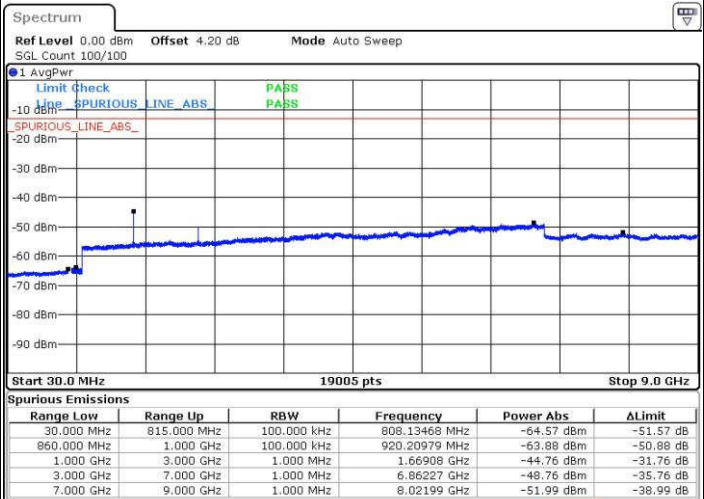

Date: 18 JUL 2016 17:17:28

Highest Channel / 16QAM

Date: 18 JUL 2016 17:18:23

LTE Band 5 / 3MHz

Lowest Channel / QPSK

Date: 18 JUL 2016 17:32:32

Lowest Channel / 16QAM

Date: 18 JUL 2016 17:33:27

LTE Band 5 / 3MHz

Middle Channel / QPSK

Middle Channel / 16QAM

Date: 18 JUL 2016 17:35:04

Date: 18 JUL 2016 17:35:59

Highest Channel / QPSK

Highest Channel / 16QAM

Date: 18 JUL 2016 17:50:08

Date: 18 JUL 2016 17:51:03

LTE Band 5 / 5MHz

Lowest Channel / QPSK

Lowest Channel / 16QAM

Date: 18 JUL 2016 18:05:12

Date: 18 JUL 2016 18:06:07

Middle Channel / QPSK

Middle Channel / 16QAM