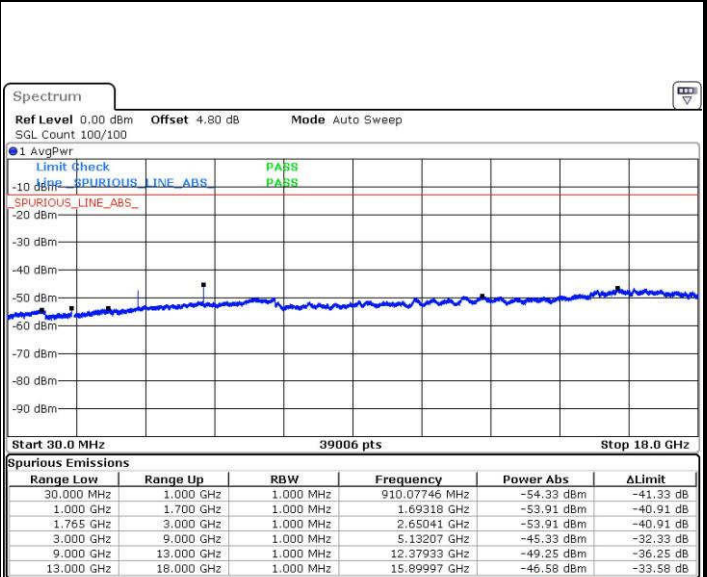

Date: 18 JUL 2016 23:56:43

Date: 18 JUL 2016 23:57:38

Middle Channel / QPSK

Middle Channel / 16QAM

Date: 18 JUL 2016 23:59:16

Date: 19 JUL 2016 00:00:12

LTE Band 4 / 5MHz

Highest Channel / QPSK

Date: 19.JUL.2016 00:06:21

Highest Channel / 16QAM

Date: 19.JUL.2016 00:07:17

LTE Band 4 / 10MHz

Lowest Channel / QPSK

Date: 19.JUL.2016 00:13:27

Lowest Channel / 16QAM

Date: 19.JUL.2016 00:14:22

LTE Band 4 / 10MHz

Middle Channel / QPSK

Middle Channel / 16QAM

Date: 19.JUL.2016 00:16:00

Date: 19.JUL.2016 00:16:55

Highest Channel / QPSK

Highest Channel / 16QAM

Date: 19.JUL.2016 00:23:05