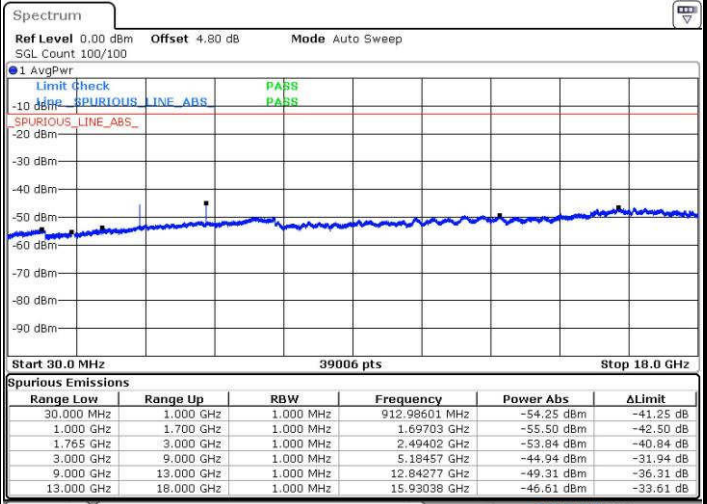

Date: 18 JUL 2016 23:56:43

Date: 18 JUL 2016 23:57:38

Middle Channel / QPSK

Middle Channel / 16QAM

Date: 18 JUL 2016 23:59:16

Date: 19 JUL 2016 00:00:12

LTE Band 4 / 5MHz

Highest Channel / QPSK

Date: 19.JUL.2016 00:06:21

Highest Channel / 16QAM

Date: 19.JUL.2016 00:07:17

LTE Band 4 / 10MHz

Lowest Channel / QPSK

Date: 19.JUL.2016 00:13:27

Lowest Channel / 16QAM

Date: 19.JUL.2016 00:14:22

LTE Band 4 / 10MHz

Middle Channel / QPSK

Middle Channel / 16QAM

Date: 19.JUL.2016 00:16:00

Date: 19.JUL.2016 00:16:55

Highest Channel / QPSK

Highest Channel / 16QAM

Date: 19.JUL.2016 00:23:05