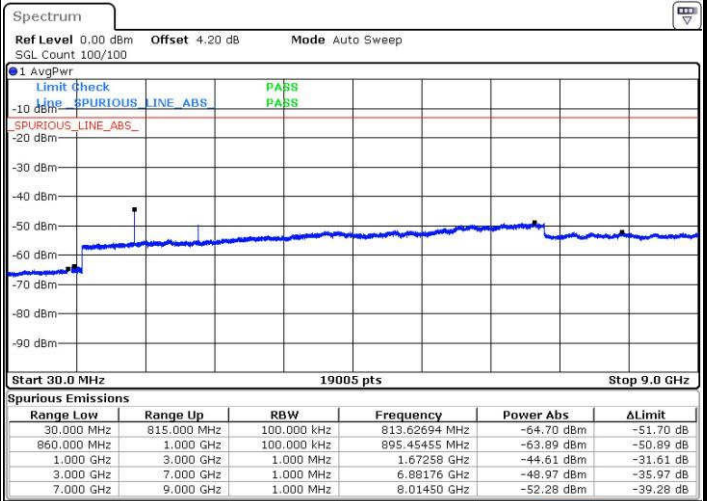

Lowest Channel / QPSK

Date: 19.JUL.2016 00:46:55

Lowest Channel / 16QAM

Date: 19.JUL.2016 00:47:50

LTE Band 4 / 20MHz

Middle Channel / QPSK

Middle Channel / 16QAM

Date: 19.JUL.2016 00:49:28

Date: 19.JUL.2016 00:50:23

Highest Channel / QPSK

Highest Channel / 16QAM

Date: 19.JUL.2016 00:56:33

Date: 19.JUL.2016 00:57:29

LTE Band 5 / 1.4MHz

Lowest Channel / QPSK

Lowest Channel / 16QAM

Date: 18 JUL 2016 16:59:51

Date: 18 JUL 2016 17:00:46

Middle Channel / QPSK

Middle Channel / 16QAM

Date: 18 JUL 2016 17:02:23

Date: 18 JUL 2016 17:03:18

LTE Band 5 / 1.4MHz

Highest Channel / QPSK