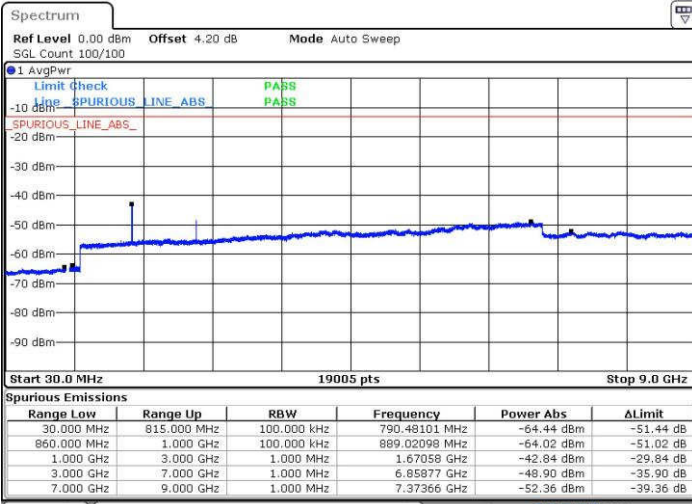

Date: 18 JUL 2016 16:59:51

Date: 18 JUL 2016 17:00:46

Middle Channel / QPSK

Middle Channel / 16QAM

Date: 18 JUL 2016 17:02:23

Date: 18 JUL 2016 17:03:18

LTE Band 5 / 1.4MHz

Highest Channel / QPSK

Date: 18 JUL 2016 17:17:28

Highest Channel / 16QAM

Date: 18 JUL 2016 17:18:23

LTE Band 5 / 3MHz

Lowest Channel / QPSK

Date: 18 JUL 2016 17:32:32

Lowest Channel / 16QAM

Date: 18 JUL 2016 17:33:27

LTE Band 5 / 3MHz

Middle Channel / QPSK

Middle Channel / 16QAM

Date: 18 JUL 2016 17:35:04

Date: 18 JUL 2016 17:35:59

Highest Channel / QPSK

Highest Channel / 16QAM

Date: 18 JUL 2016 17:50:08