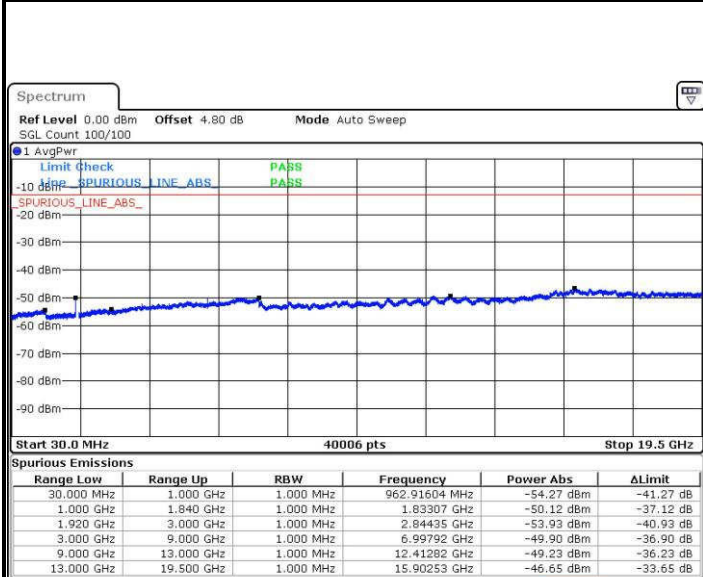

Date: 18 JUL 2016 21:39:47

LTE Band 2 / 5MHz

Lowest Channel / QPSK

Date: 18 JUL 2016 21:45:57

Lowest Channel / 16QAM

Date: 18 JUL 2016 21:46:52

Middle Channel / QPSK

Date: 18 JUL 2016 21:48:30

Middle Channel / 16QAM

Date: 18 JUL 2016 21:49:25

LTE Band 2 / 5MHz

Highest Channel / QPSK

Date: 18 JUL 2016 21:55:35

Highest Channel / 16QAM

Date: 18 JUL 2016 21:56:31

LTE Band 2 / 10MHz

Lowest Channel / QPSK

Date: 18 JUL 2016 22:02:41

Lowest Channel / 16QAM

Date: 18 JUL 2016 22:03:36

LTE Band 2 / 10MHz

Middle Channel / QPSK

Middle Channel / 16QAM

Date: 18 JUL 2016 22:05:14

Date: 18 JUL 2016 22:06:09

Highest Channel / QPSK

Highest Channel / 16QAM

Date: 18 JUL 2016 22:12:19

Date: 18 JUL 2016 22:13:15

LTE Band 2 / 15MHz

Lowest Channel / QPSK

Lowest Channel / 16QAM