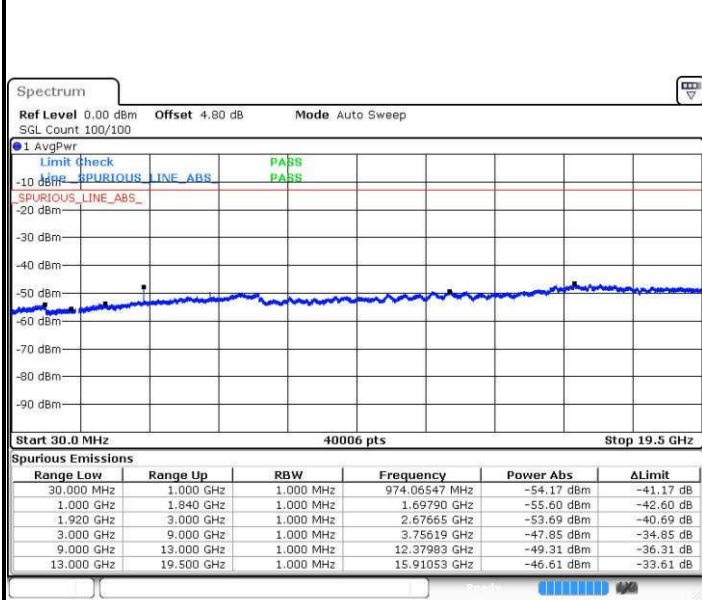

LTE Band 2 / 3MHz

Middle Channel / QPSK

Middle Channel / 16QAM

Date: 18 JUL 2016 21:31:46

Date: 18 JUL 2016 21:32:41

Highest Channel / QPSK

Highest Channel / 16QAM

Date: 18 JUL 2016 21:38:51

Date: 18 JUL 2016 21:39:47

LTE Band 2 / 5MHz

Lowest Channel / QPSK

Date: 18 JUL 2016 21:45:57

Lowest Channel / 16QAM

Date: 18 JUL 2016 21:46:52

Middle Channel / QPSK

Date: 18 JUL 2016 21:48:30

Middle Channel / 16QAM

Date: 18 JUL 2016 21:49:25

LTE Band 2 / 5MHz

Highest Channel / QPSK

Date: 18 JUL 2016 21:55:35

Highest Channel / 16QAM

Date: 18 JUL 2016 21:56:31

LTE Band 2 / 10MHz

Lowest Channel / QPSK

Date: 18 JUL 2016 22:02:41

Lowest Channel / 16QAM

Date: 18 JUL 2016 22:03:36

LTE Band 2 / 10MHz

Middle Channel / QPSK

Middle Channel / 16QAM

Date: 18 JUL 2016 22:05:14