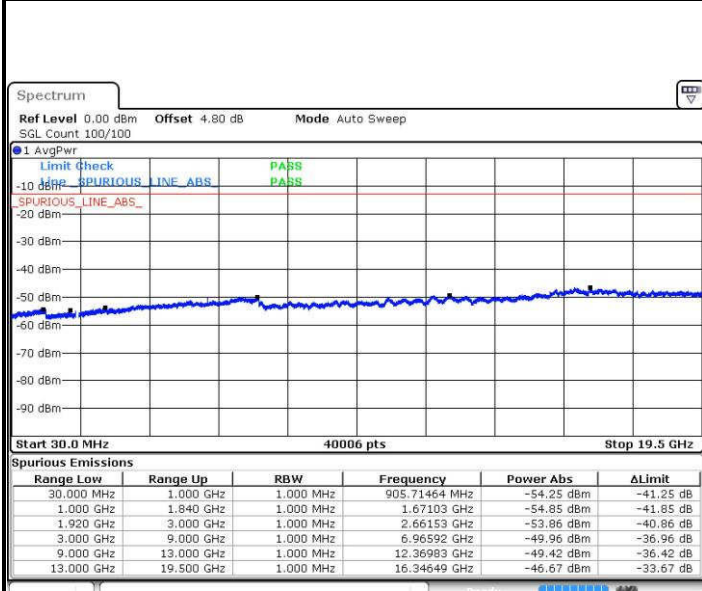

LTE Band 2 / 3MHz

Middle Channel / QPSK

Middle Channel / 16QAM

Date: 18 JUL 2016 21:31:46

Date: 18 JUL 2016 21:32:41

Highest Channel / QPSK

Highest Channel / 16QAM

Date: 18 JUL 2016 21:38:51

Date: 18 JUL 2016 21:39:47

LTE Band 2 / 5MHz

Lowest Channel / QPSK

Date: 18 JUL 2016 21:45:57

Lowest Channel / 16QAM

Date: 18 JUL 2016 21:46:52

Middle Channel / QPSK

Date: 18 JUL 2016 21:48:30

Middle Channel / 16QAM

Date: 18 JUL 2016 21:49:25

LTE Band 2 / 5MHz

Highest Channel / QPSK

Date: 18 JUL 2016 21:55:35

Highest Channel / 16QAM

Date: 18 JUL 2016 21:56:31

LTE Band 2 / 10MHz