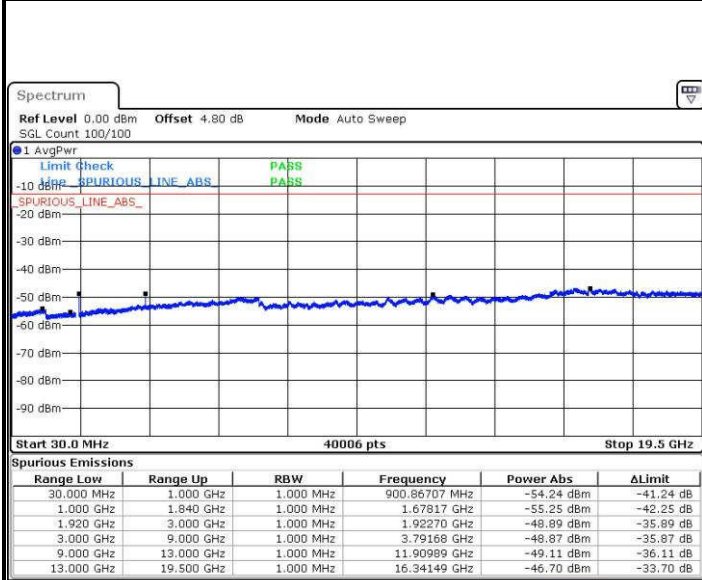

Date: 18 JUL 2016 22:06:09

Highest Channel / QPSK

Highest Channel / 16QAM

Date: 18 JUL 2016 22:12:19

Date: 18 JUL 2016 22:13:15

LTE Band 2 / 15MHz

Lowest Channel / QPSK

Lowest Channel / 16QAM

Date: 18 JUL 2016 22:19:25

Date: 18 JUL 2016 22:20:20

Middle Channel / QPSK

Middle Channel / 16QAM

Date: 18 JUL 2016 22:21:58

Date: 18 JUL 2016 22:22:54

LTE Band 2 / 15MHz

Highest Channel / QPSK

Date: 18 JUL 2016 22:29:03

Highest Channel / 16QAM

Date: 18 JUL 2016 22:29:59

LTE Band 2 / 20MHz

Lowest Channel / QPSK

Date: 18 JUL 2016 22:52:04

Lowest Channel / 16QAM

Date: 18 JUL 2016 22:52:58

LTE Band 2 / 20MHz

Middle Channel / QPSK

Middle Channel / 16QAM

Date: 18 JUL 2016 22:54:37

Date: 18 JUL 2016 22:55:32

Highest Channel / QPSK

Highest Channel / 16QAM

Date: 18 JUL 2016 23:01:43