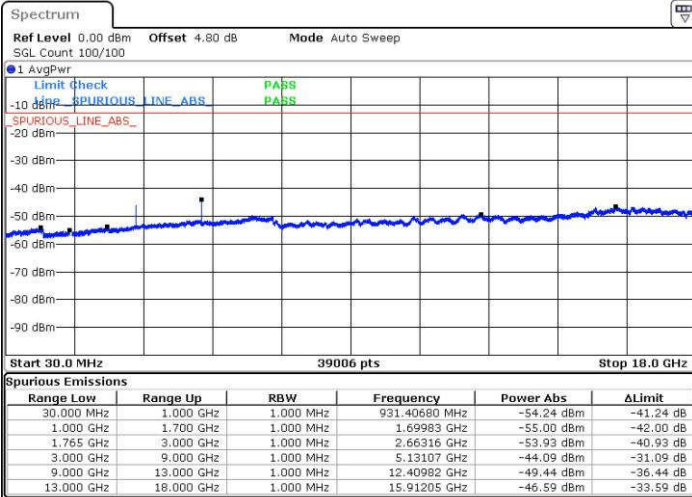

Date: 18 JUL 2016 22:29:03

Highest Channel / 16QAM

Date: 18 JUL 2016 22:29:59

LTE Band 2 / 20MHz

Lowest Channel / QPSK

Date: 18 JUL 2016 22:52:04

Lowest Channel / 16QAM

Date: 18 JUL 2016 22:52:58

LTE Band 2 / 20MHz

Middle Channel / QPSK

Middle Channel / 16QAM

Date: 18 JUL 2016 22:54:37

Date: 18 JUL 2016 22:55:32

Highest Channel / QPSK

Highest Channel / 16QAM

Date: 18 JUL 2016 23:01:43

Date: 18 JUL 2016 23:02:38

LTE Band 4 / 1.4MHz

Lowest Channel / QPSK

Lowest Channel / 16QAM

Date: 18 JUL 2016 23:23:15

Date: 18 JUL 2016 23:24:10

Middle Channel / QPSK

Middle Channel / 16QAM

Date: 18 JUL 2016 23:25:48

Date: 18 JUL 2016 23:26:43

LTE Band 4 / 1.4MHz

Highest Channel / QPSK

Highest Channel / 16QAM

Date: 18 JUL 2016 23:32:53

Date: 18 JUL 2016 23:33:49

LTE Band 4 / 3MHz