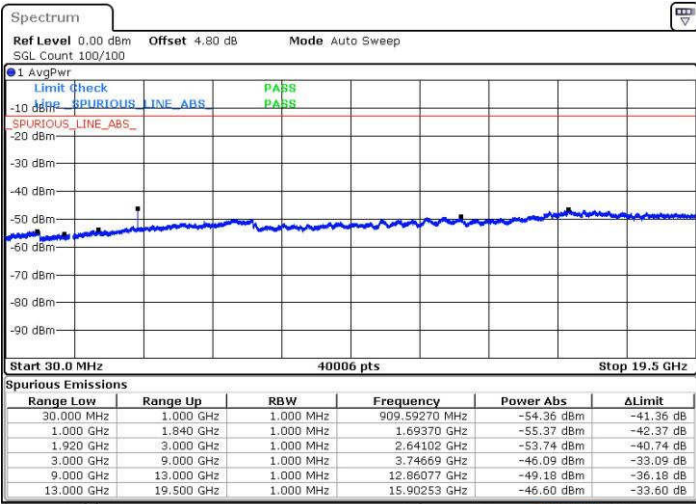

Date: 18 JUL 2016 22:06:09

Highest Channel / QPSK

Highest Channel / 16QAM

Date: 18 JUL 2016 22:12:19

Date: 18 JUL 2016 22:13:15

LTE Band 2 / 15MHz

Lowest Channel / QPSK

Lowest Channel / 16QAM

Date: 18 JUL 2016 22:19:25

Date: 18 JUL 2016 22:20:20

Middle Channel / QPSK

Middle Channel / 16QAM

Date: 18 JUL 2016 22:21:58

Date: 18 JUL 2016 22:22:54

LTE Band 2 / 15MHz

Highest Channel / QPSK