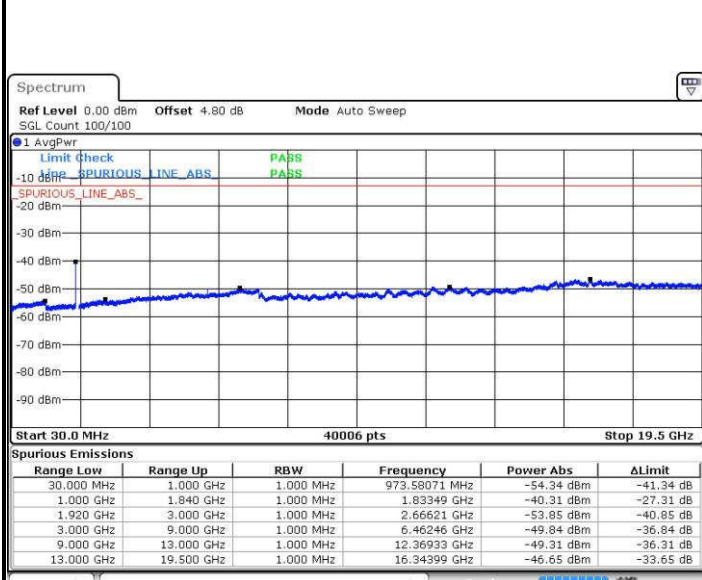

Date: 18 JUL 2016 22:19:25

Date: 18 JUL 2016 22:20:20

Middle Channel / QPSK

Middle Channel / 16QAM

Date: 18 JUL 2016 22:21:58

Date: 18 JUL 2016 22:22:54

LTE Band 2 / 15MHz

Highest Channel / QPSK

Date: 18 JUL 2016 22:29:03

Highest Channel / 16QAM

Date: 18 JUL 2016 22:29:59

LTE Band 2 / 20MHz

Lowest Channel / QPSK

Date: 18 JUL 2016 22:52:04

Lowest Channel / 16QAM

Date: 18 JUL 2016 22:52:58

LTE Band 2 / 20MHz

Middle Channel / QPSK

Middle Channel / 16QAM

Date: 18 JUL 2016 22:54:37

Date: 18 JUL 2016 22:55:32

Highest Channel / QPSK

Highest Channel / 16QAM

Date: 18 JUL 2016 23:01:43