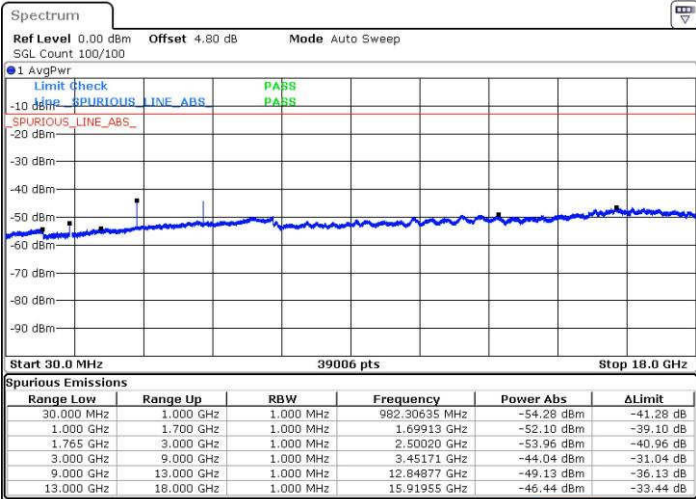

LTE Band 4 / 10MHz

Middle Channel / QPSK

Middle Channel / 16QAM

Date: 19.JUL.2016 00:16:00

Date: 19.JUL.2016 00:16:55

Highest Channel / QPSK

Highest Channel / 16QAM

Date: 19.JUL.2016 00:23:05

Date: 19.JUL.2016 00:24:01

LTE Band 4 / 15MHz

Lowest Channel / QPSK

Lowest Channel / 16QAM

Date: 19.JUL.2016 00:30:11

Date: 19.JUL.2016 00:31:06

Middle Channel / QPSK

Middle Channel / 16QAM

Date: 19.JUL.2016 00:32:44

Date: 19.JUL.2016 00:33:39

LTE Band 4 / 15MHz

Highest Channel / QPSK

Date: 19.JUL.2016 00:39:49

Highest Channel / 16QAM

Date: 19.JUL.2016 00:40:45

LTE Band 4 / 20MHz