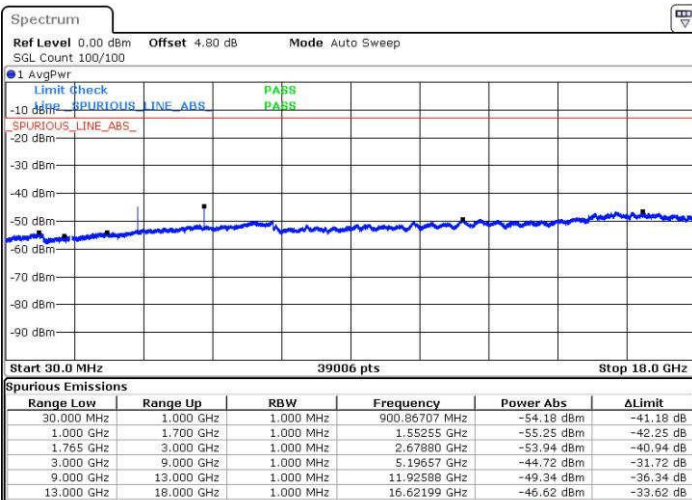

LTE Band 2 / 20MHz

Middle Channel / QPSK

Middle Channel / 16QAM

Date: 18 JUL 2016 22:54:37

Date: 18 JUL 2016 22:55:32

Highest Channel / QPSK

Highest Channel / 16QAM

Date: 18 JUL 2016 23:01:43

Date: 18 JUL 2016 23:02:38

LTE Band 4 / 1.4MHz

Lowest Channel / QPSK

Lowest Channel / 16QAM

Date: 18 JUL 2016 23:23:15

Date: 18 JUL 2016 23:24:10

Middle Channel / QPSK

Middle Channel / 16QAM

Date: 18 JUL 2016 23:25:48

Date: 18 JUL 2016 23:26:43

LTE Band 4 / 1.4MHz

Highest Channel / QPSK

Highest Channel / 16QAM

Date: 18 JUL 2016 23:32:53

Date: 18 JUL 2016 23:33:49

LTE Band 4 / 3MHz