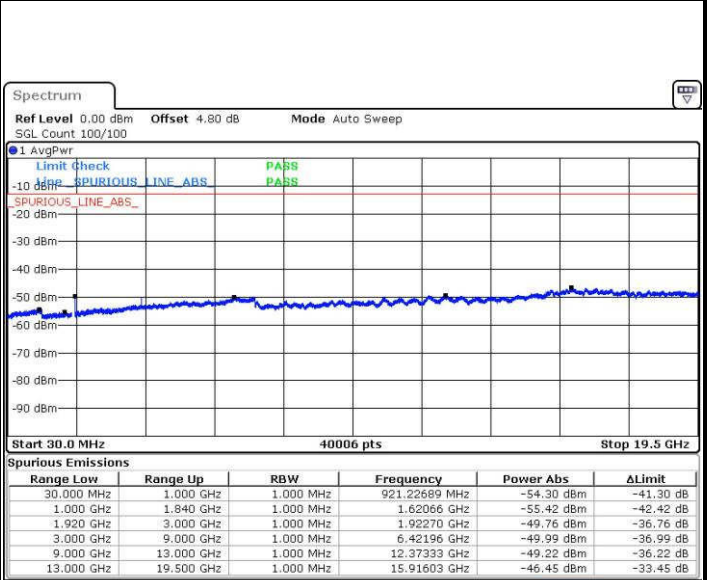

Date: 18 JUL 2016 22:06:09

Highest Channel / QPSK

Highest Channel / 16QAM

Date: 18 JUL 2016 22:12:19

Date: 18 JUL 2016 22:13:15

LTE Band 2 / 15MHz

Lowest Channel / QPSK

Lowest Channel / 16QAM

Date: 18 JUL 2016 22:19:25

Date: 18 JUL 2016 22:20:20

Middle Channel / QPSK

Middle Channel / 16QAM

Date: 18 JUL 2016 22:21:58

Date: 18 JUL 2016 22:22:54

LTE Band 2 / 15MHz

Highest Channel / QPSK

Date: 18 JUL 2016 22:29:03

Highest Channel / 16QAM

Date: 18 JUL 2016 22:29:59

LTE Band 2 / 20MHz

Lowest Channel / QPSK

Date: 18 JUL 2016 22:52:04

Lowest Channel / 16QAM

Date: 18 JUL 2016 22:52:58

LTE Band 2 / 20MHz

Middle Channel / QPSK

Middle Channel / 16QAM

Date: 18 JUL 2016 22:54:37

Date: 18 JUL 2016 22:55:32

Highest Channel / QPSK

Highest Channel / 16QAM

Date: 18 JUL 2016 23:01:43