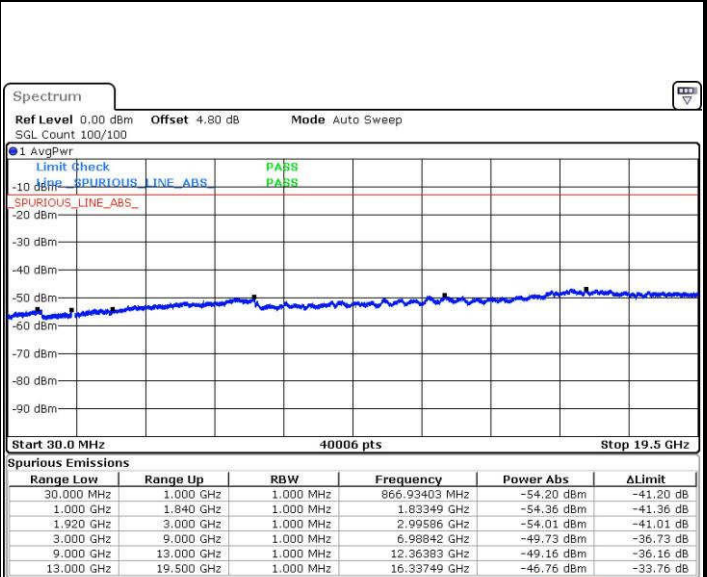

Date: 18 JUL 2016 21:39:47

LTE Band 2 / 5MHz

Lowest Channel / QPSK

Date: 18 JUL 2016 21:45:57

Lowest Channel / 16QAM

Date: 18 JUL 2016 21:46:52

Middle Channel / QPSK

Date: 18 JUL 2016 21:48:30

Middle Channel / 16QAM

Date: 18 JUL 2016 21:49:25

LTE Band 2 / 5MHz

Highest Channel / QPSK

Date: 18 JUL 2016 21:55:35

Highest Channel / 16QAM

Date: 18 JUL 2016 21:56:31

LTE Band 2 / 10MHz

Lowest Channel / QPSK

Date: 18 JUL 2016 22:02:41

Lowest Channel / 16QAM

Date: 18 JUL 2016 22:03:36

LTE Band 2 / 10MHz

Middle Channel / QPSK

Middle Channel / 16QAM

Date: 18 JUL 2016 22:05:14

Date: 18 JUL 2016 22:06:09

Highest Channel / QPSK

Highest Channel / 16QAM

Date: 18 JUL 2016 22:12:19

Date: 18 JUL 2016 22:13:15

LTE Band 2 / 15MHz

Lowest Channel / QPSK

Lowest Channel / 16QAM