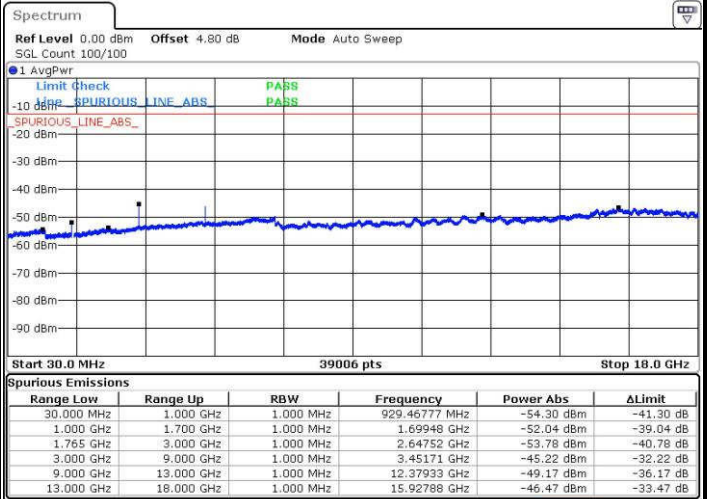

LTE Band 4 / 10MHz

Middle Channel / QPSK

Middle Channel / 16QAM

Date: 19.JUL.2016 00:16:00

Date: 19.JUL.2016 00:16:55

Highest Channel / QPSK

Highest Channel / 16QAM

Date: 19.JUL.2016 00:23:05

Date: 19.JUL.2016 00:24:01

LTE Band 4 / 15MHz

Lowest Channel / QPSK

Lowest Channel / 16QAM

Date: 19.JUL.2016 00:30:11

Date: 19.JUL.2016 00:31:06

Middle Channel / QPSK

Middle Channel / 16QAM

Date: 19.JUL.2016 00:32:44

Date: 19.JUL.2016 00:33:39

LTE Band 4 / 15MHz

Highest Channel / QPSK

Date: 19.JUL.2016 00:39:49

Highest Channel / 16QAM

Date: 19.JUL.2016 00:40:45

LTE Band 4 / 20MHz