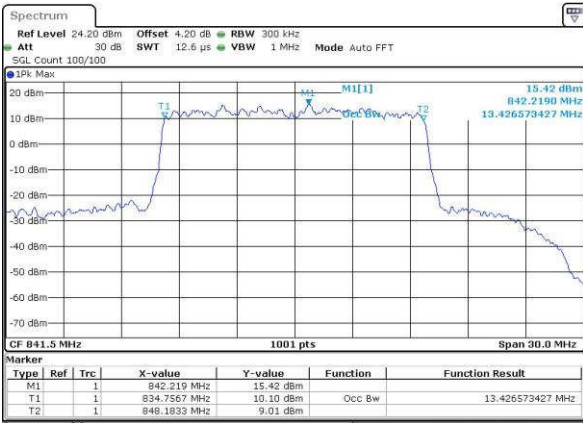

LTE Band 26

Lowest Channel / 15MHz / QPSK

Date: 19 JUL 2016 22:26:17

Lowest Channel / 15MHz / 16QAM

Date: 19 JUL 2016 22:27:24

Middle Channel / 15MHz / QPSK

Date: 19 JUL 2016 22:50:06

Middle Channel / 15MHz / 16QAM

Date: 19 JUL 2016 22:50:51

Highest Channel / 15MHz / QPSK

Date: 19 JUL 2016 22:54:02

Highest Channel / 15MHz / 16QAM

Date: 19 JUL 2016 22:54:22

LTE Band 26

CH26765 / QPSK

Date: 19 JUL 2016 23:18:47