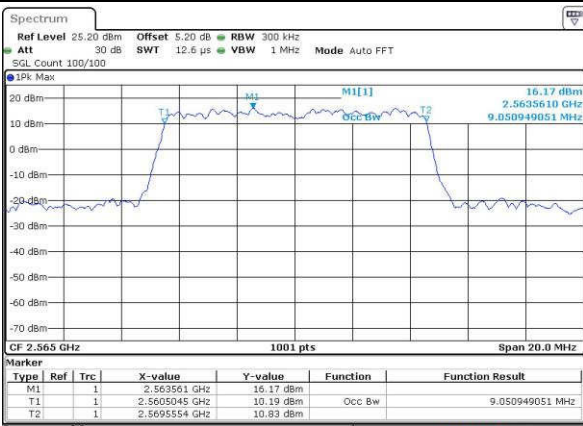

Highest Channel / 5MHz / 16QAM

Date: 19 JUL 2016 01:15:05

LTE Band 7

Lowest Channel / 10MHz / QPSK

Date: 19 JUL 2016 01:30:04

Lowest Channel / 10MHz / 16QAM

Date: 19 JUL 2016 01:30:25

Middle Channel / 10MHz / QPSK

Date: 19 JUL 2016 01:31:08

Middle Channel / 10MHz / 16QAM

Date: 19 JUL 2016 01:30:46

Highest Channel / 10MHz / QPSK

Date: 19 JUL 2016 01:31:29

Highest Channel / 10MHz / 16QAM

Date: 19 JUL 2016 01:31:50

LTE Band 7