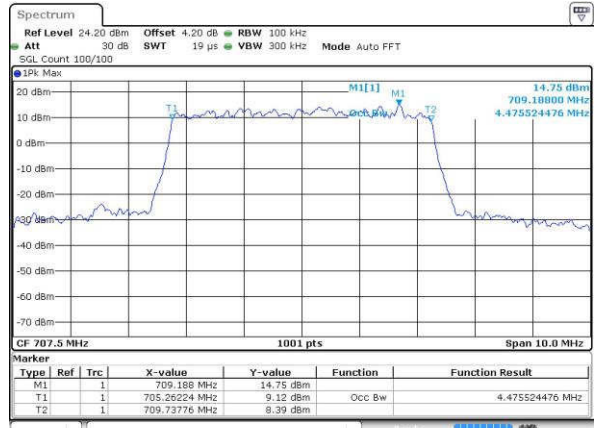

Middle Channel / 5MHz / 16QAM

Date: 19 JUL 2016 03:48:44