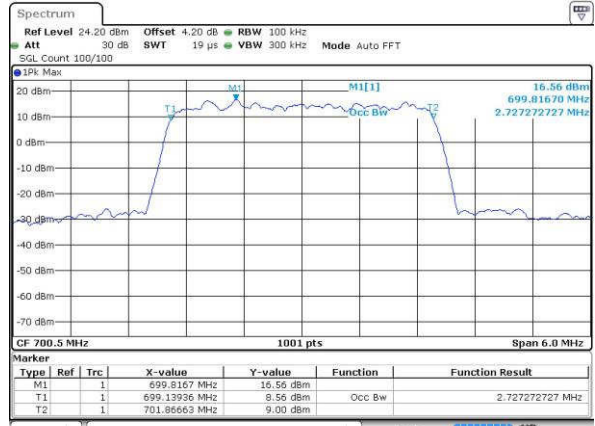

Lowest Channel / 3MHz / 16QAM

Date: 19 JUL 2016 03:15:51