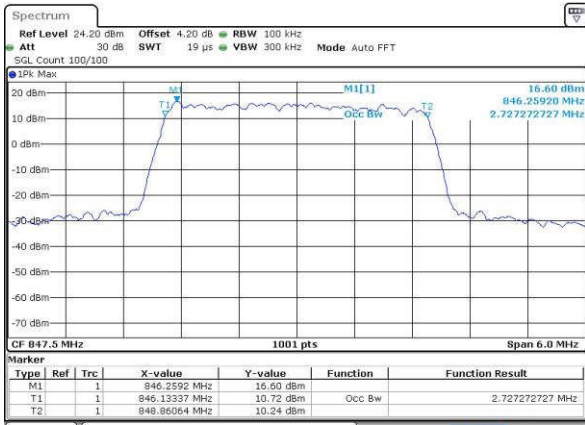

Date: 19 JUL 2016 21:36:41

LTE Band 26

Lowest Channel / 3MHz / QPSK

Date: 19 JUL 2016 21:44:05

Lowest Channel / 3MHz / 16QAM

Date: 19 JUL 2016 21:44:38

Middle Channel / 3MHz / QPSK

Date: 19 JUL 2016 21:49:41

Middle Channel / 3MHz / 16QAM

Date: 19 JUL 2016 21:50:04

Highest Channel / 3MHz / QPSK

Date: 19 JUL 2016 21:51:37

Highest Channel / 3MHz / 16QAM

Date: 19 JUL 2016 21:52:04

LTE Band 26

Lowest Channel / 5MHz / QPSK