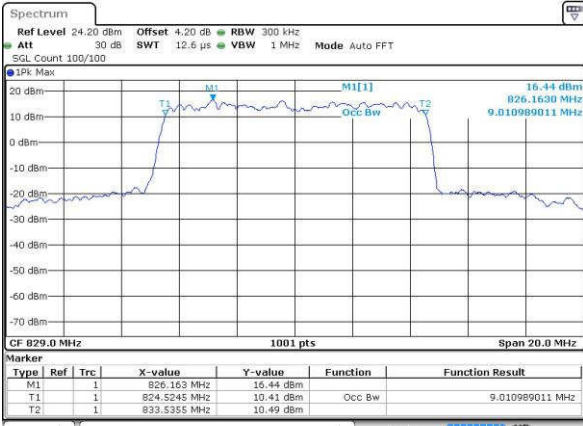

Date: 19 JUL 2016 22:09:34

Highest Channel / 5MHz / 16QAM

Date: 19 JUL 2016 22:10:08

LTE Band 26

Lowest Channel / 10MHz / QPSK

Date: 19 JUL 2016 22:14:34

Lowest Channel / 10MHz / 16QAM

Date: 19 JUL 2016 22:14:55