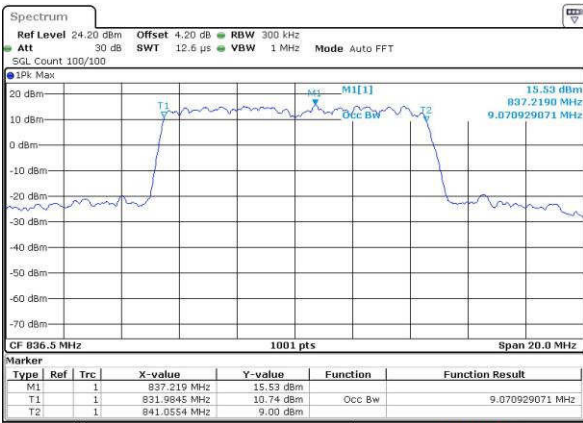

LTE Band 5

Lowest Channel / 10MHz / QPSK

Date: 18.JUL.2016 18:23:54

Lowest Channel / 10MHz / 16QAM

Date: 18.JUL.2016 18:24:05

Middle Channel / 10MHz / QPSK

Date: 18.JUL.2016 18:38:59

Middle Channel / 10MHz / 16QAM

Date: 18.JUL.2016 18:39:09

Highest Channel / 10MHz / QPSK

Date: 18.JUL.2016 18:41:31

Highest Channel / 10MHz / 16QAM

Date: 18.JUL.2016 18:41:41

LTE Band 7

Lowest Channel / 5MHz / QPSK

Date: 19 JUL 2016 01:13:20