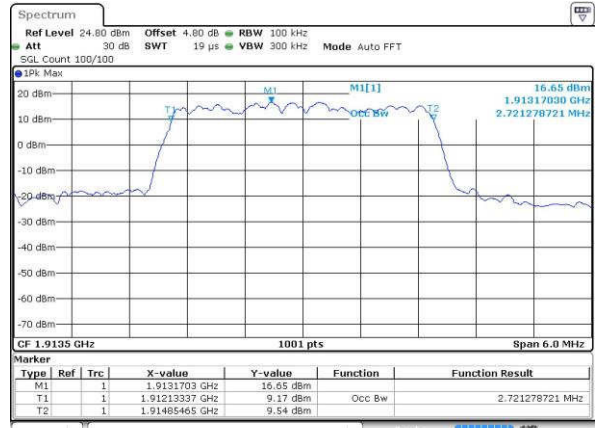

Date: 18.JUL.2016 15:46:53

Middle Channel / 10MHz / 16QAM

Date: 18.JUL.2016 15:47:03

Highest Channel / 10MHz / QPSK

Date: 18.JUL.2016 15:49:25

Highest Channel / 10MHz / 16QAM

Date: 18.JUL.2016 15:49:35

LTE Band 25

Highest Channel / 1.4MHz / QPSK

Date: 19 JUL 2016 06:52:02

Highest Channel / 1.4MHz / 16QAM

Date: 19 JUL 2016 06:51:38

Highest Channel / 3MHz / QPSK

Date: 19 JUL 2016 07:07:38

Highest Channel / 3MHz / 16QAM

Date: 19 JUL 2016 07:08:00

Highest Channel / 5MHz / QPSK

Date: 19 JUL 2016 07:18:24

Highest Channel / 5MHz / 16QAM

Date: 19 JUL 2016 07:18:44

LTE Band 25

Highest Channel / 10MHz / QPSK

Date: 19 JUL 2016 07:22:47