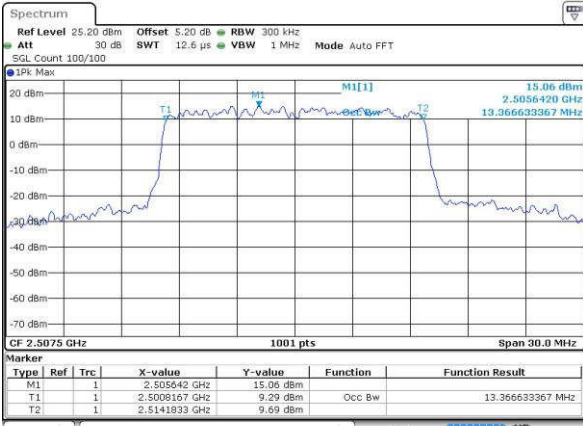

LTE Band 7

Lowest Channel / 15MHz / QPSK

Date: 19 JUL 2016 01:47:10