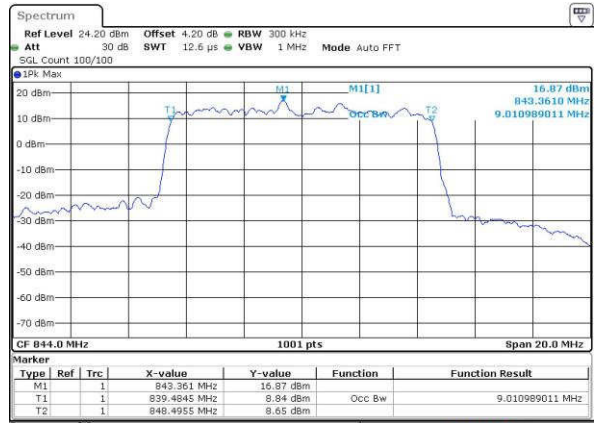

LTE Band 5

Lowest Channel / 10MHz / QPSK

Date: 18.JUL.2016 18:23:54

Lowest Channel / 10MHz / 16QAM

Date: 18.JUL.2016 18:24:05

Middle Channel / 10MHz / QPSK

Date: 18.JUL.2016 18:38:59

Middle Channel / 10MHz / 16QAM

Date: 18.JUL.2016 18:39:09

Highest Channel / 10MHz / QPSK

Date: 18.JUL.2016 18:41:31

Highest Channel / 10MHz / 16QAM

Date: 18.JUL.2016 18:41:41

LTE Band 7

Lowest Channel / 5MHz / QPSK

Date: 19 JUL 2016 01:13:20