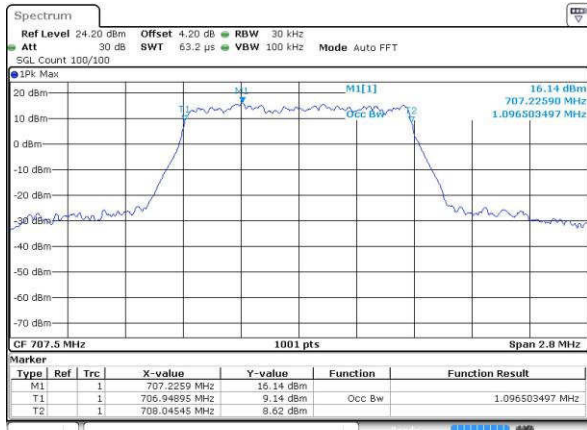

Date: 19 JUL 2016 02:04:57

LTE Band 12

Lowest Channel / 1.4MHz / QPSK

Date: 19 JUL 2016 02:42:58

Lowest Channel / 1.4MHz / 16QAM

Date: 19 JUL 2016 02:43:09

Middle Channel / 1.4MHz / QPSK

Date: 19 JUL 2016 02:43:30

Middle Channel / 1.4MHz / 16QAM

Date: 19 JUL 2016 02:43:19

Highest Channel / 1.4MHz / QPSK

Date: 19 JUL 2016 02:43:41

Highest Channel / 1.4MHz / 16QAM

Date: 19 JUL 2016 02:43:51

LTE Band 12

Lowest Channel / 3MHz / QPSK