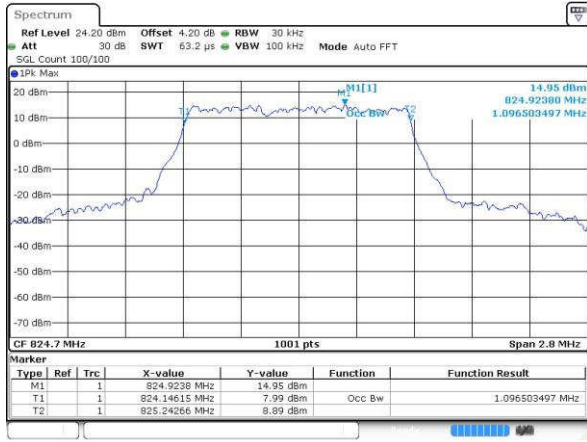

Date: 19 JUL 2016 07:34:23

Highest Channel / 20MHz / 16QAM

Date: 19 JUL 2016 07:35:29

LTE Band 26

Lowest Channel / 1.4MHz / QPSK

Date: 19 JUL 2016 21:07:19

Lowest Channel / 1.4MHz / 16QAM

Date: 19 JUL 2016 21:16:37