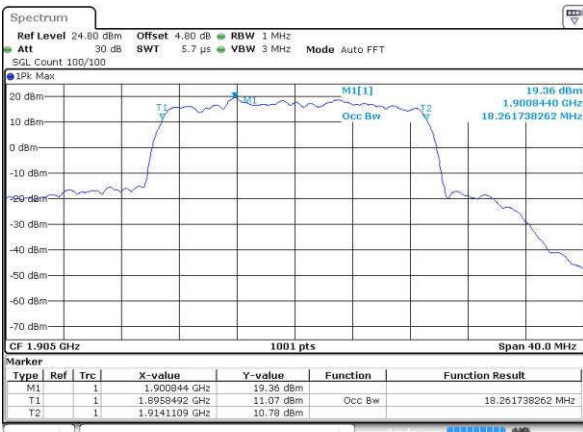

Date: 19 JUL 2016 07:08:00

Highest Channel / 5MHz / QPSK

Date: 19 JUL 2016 07:18:24

Highest Channel / 5MHz / 16QAM

Date: 19 JUL 2016 07:18:44

LTE Band 25

Highest Channel / 10MHz / QPSK

Date: 19 JUL 2016 07:22:47

Highest Channel / 10MHz / 16QAM

Date: 19 JUL 2016 07:23:08

Highest Channel / 15MHz / QPSK

Date: 19 JUL 2016 07:27:45

Highest Channel / 15MHz / 16QAM

Date: 19 JUL 2016 07:28:05

Highest Channel / 20MHz / QPSK

Date: 19 JUL 2016 07:34:23

Highest Channel / 20MHz / 16QAM

Date: 19 JUL 2016 07:35:29

LTE Band 26

Lowest Channel / 1.4MHz / QPSK

Date: 19 JUL 2016 21:07:19

Lowest Channel / 1.4MHz / 16QAM

Date: 19 JUL 2016 21:16:37