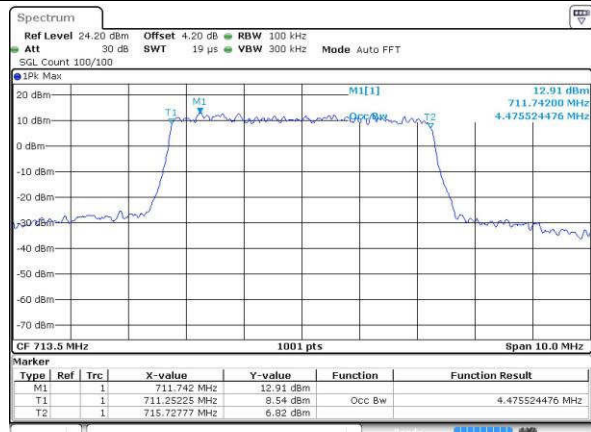

Date: 19 JUL 2016 04:21:26

Highest Channel / 10MHz / QPSK

Date: 19 JUL 2016 04:21:47

Highest Channel / 10MHz / 16QAM

Date: 19 JUL 2016 04:21:57

LTE Band 17

Lowest Channel / 5MHz / QPSK

Date: 18.JUL.2016 15:23:08

Lowest Channel / 5MHz / 16QAM

Date: 18.JUL.2016 15:23:19

Middle Channel / 5MHz / QPSK

Date: 18.JUL.2016 15:30:12

Middle Channel / 5MHz / 16QAM

Date: 18.JUL.2016 15:30:23

Highest Channel / 5MHz / QPSK

Date: 18.JUL.2016 15:32:44

Highest Channel / 5MHz / 16QAM

Date: 18.JUL.2016 15:32:55

LTE Band 17

Lowest Channel / 10MHz / QPSK

Date: 18.JUL.2016 15:39:45

Lowest Channel / 10MHz / 16QAM

Date: 18.JUL.2016 15:39:59

Middle Channel / 10MHz / QPSK