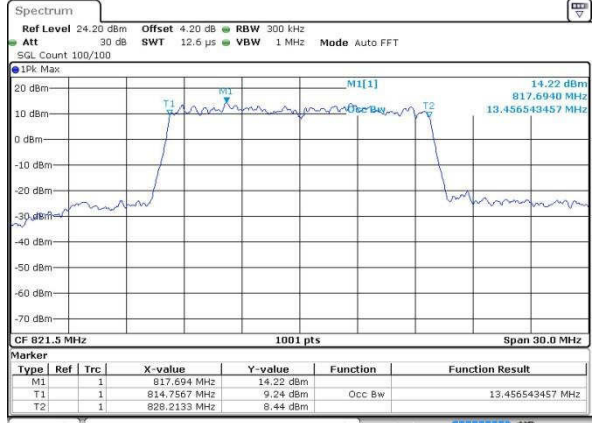

CH26765 / 16QAM

Date: 19 JUL 2016 23:19:12