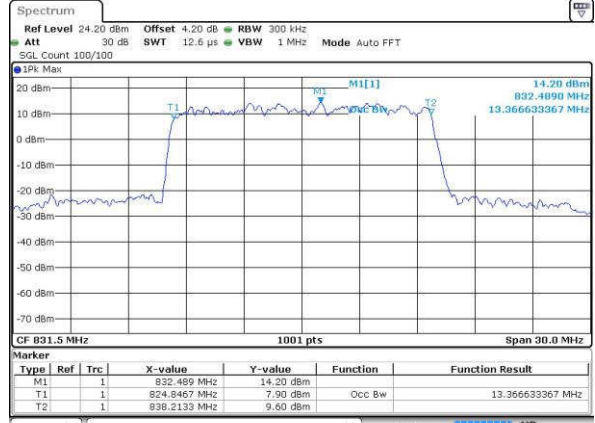

Lowest Channel / 15MHz / 16QAM

Date: 19 JUL 2016 22:27:24