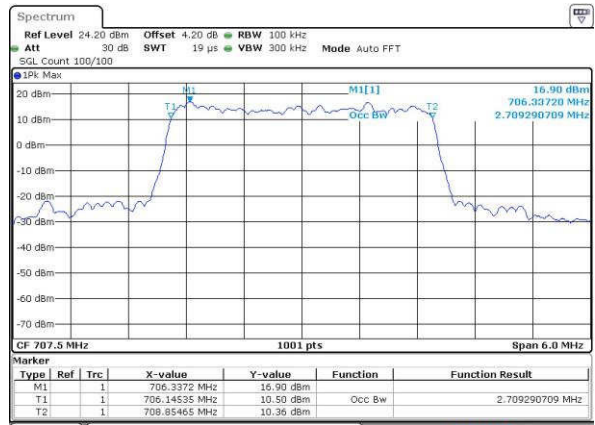

Middle Channel / 1.4MHz / 16QAM

Date: 19 JUL 2016 02:43:19

Highest Channel / 1.4MHz / QPSK

Date: 19 JUL 2016 02:43:41

Highest Channel / 1.4MHz / 16QAM

Date: 19 JUL 2016 02:43:51

LTE Band 12

Lowest Channel / 3MHz / QPSK

Date: 19 JUL 2016 03:15:40

Lowest Channel / 3MHz / 16QAM

Date: 19 JUL 2016 03:15:51

Middle Channel / 3MHz / QPSK

Date: 19 JUL 2016 03:16:12

Middle Channel / 3MHz / 16QAM

Date: 19 JUL 2016 03:16:01

Highest Channel / 3MHz / QPSK

Date: 19 JUL 2016 03:16:23

Highest Channel / 3MHz / 16QAM

Date: 19 JUL 2016 03:16:33

LTE Band 12

Lowest Channel / 5MHz / QPSK

Date: 19 JUL 2016 03:48:22

Lowest Channel / 5MHz / 16QAM

Date: 19 JUL 2016 03:48:33