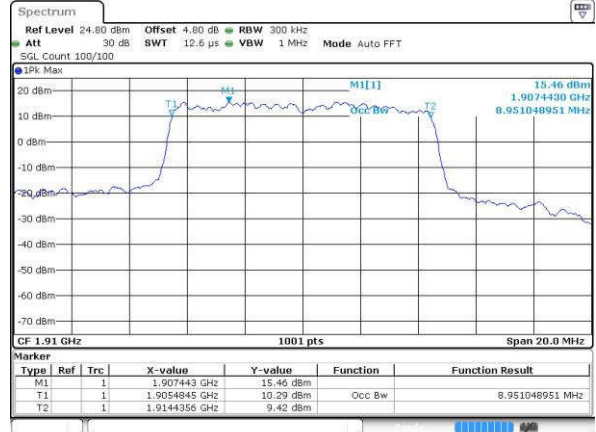

Date: 19 JUL 2016 07:08:00

Highest Channel / 5MHz / QPSK

Date: 19 JUL 2016 07:18:24

Highest Channel / 5MHz / 16QAM

Date: 19 JUL 2016 07:18:44

LTE Band 25

Highest Channel / 10MHz / QPSK

Date: 19 JUL 2016 07:22:47

Highest Channel / 10MHz / 16QAM

Date: 19 JUL 2016 07:23:08

Highest Channel / 15MHz / QPSK

Date: 19 JUL 2016 07:27:45

Highest Channel / 15MHz / 16QAM

Date: 19 JUL 2016 07:28:05

Highest Channel / 20MHz / QPSK