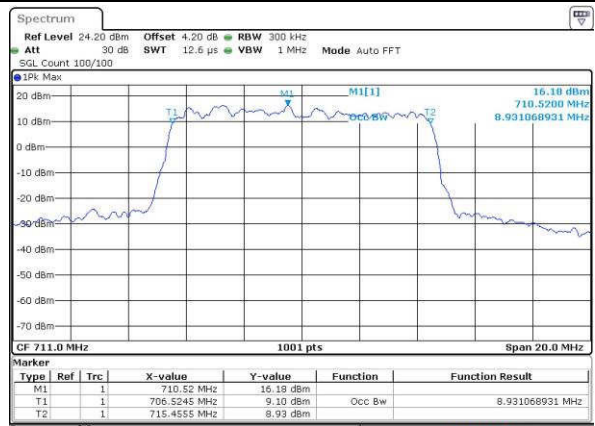

LTE Band 12

Lowest Channel / 10MHz / QPSK

Date: 19 JUL 2016 04:21:05

Lowest Channel / 10MHz / 16QAM

Date: 19 JUL 2016 04:21:15

Middle Channel / 10MHz / QPSK

Date: 19 JUL 2016 04:21:36

Middle Channel / 10MHz / 16QAM

Date: 19 JUL 2016 04:21:26

Highest Channel / 10MHz / QPSK

Date: 19 JUL 2016 04:21:47

Highest Channel / 10MHz / 16QAM

Date: 19 JUL 2016 04:21:57

LTE Band 17

Lowest Channel / 5MHz / QPSK

Date: 18.JUL.2016 15:23:08