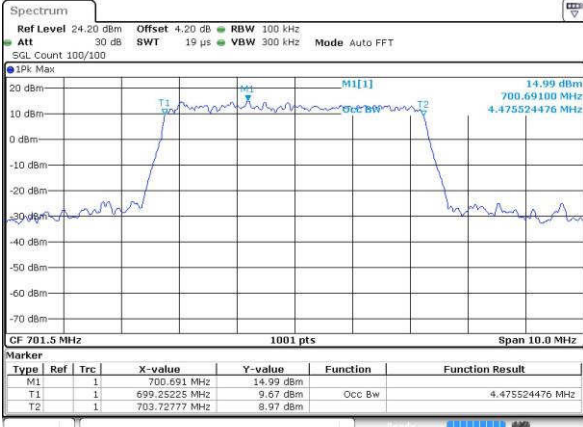

Date: 19 JUL 2016 03:16:23

Highest Channel / 3MHz / 16QAM

Date: 19 JUL 2016 03:16:33

LTE Band 12

Lowest Channel / 5MHz / QPSK

Date: 19 JUL 2016 03:48:22

Lowest Channel / 5MHz / 16QAM

Date: 19 JUL 2016 03:48:33