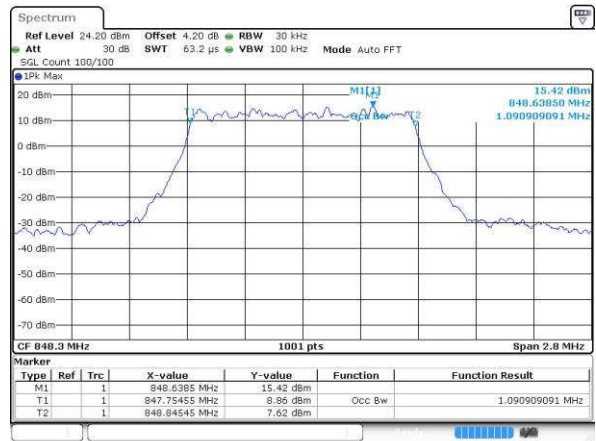

Date: 19 JUL 2016 07:34:23

Highest Channel / 20MHz / 16QAM

Date: 19 JUL 2016 07:35:29

LTE Band 26

Lowest Channel / 1.4MHz / QPSK

Date: 19 JUL 2016 21:07:19

Lowest Channel / 1.4MHz / 16QAM

Date: 19 JUL 2016 21:16:37

Middle Channel / 1.4MHz / QPSK

Date: 19 JUL 2016 21:34:41

Middle Channel / 1.4MHz / 16QAM

Date: 19 JUL 2016 21:34:52

Highest Channel / 1.4MHz / QPSK

Date: 19 JUL 2016 21:36:09

Highest Channel / 1.4MHz / 16QAM

Date: 19 JUL 2016 21:36:41

LTE Band 26

Lowest Channel / 3MHz / QPSK

Date: 19 JUL 2016 21:44:05

Lowest Channel / 3MHz / 16QAM

Date: 19 JUL 2016 21:44:38

Middle Channel / 3MHz / QPSK

Date: 19 JUL 2016 21:49:41