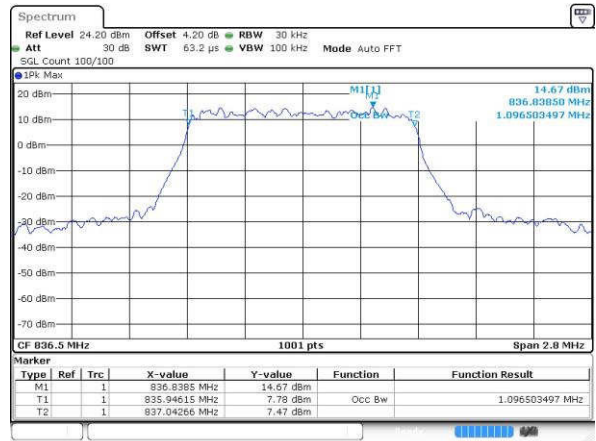

Middle Channel / 1.4MHz / 16QAM

Date: 19 JUL 2016 21:34:52