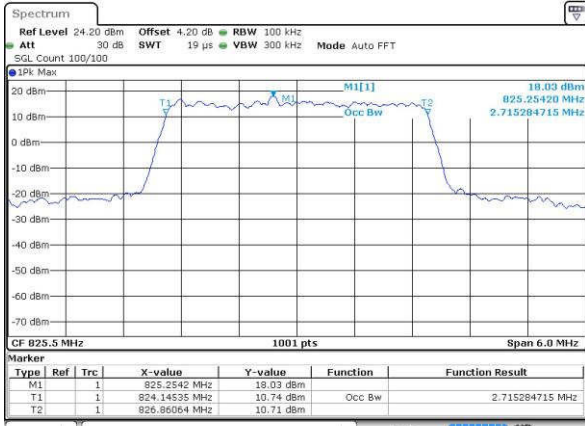

Date: 19 JUL 2016 07:34:23

Highest Channel / 20MHz / 16QAM

Date: 19 JUL 2016 07:35:29

LTE Band 26

Lowest Channel / 1.4MHz / QPSK

Date: 19 JUL 2016 21:07:19

Lowest Channel / 1.4MHz / 16QAM

Date: 19 JUL 2016 21:16:37

Middle Channel / 1.4MHz / QPSK

Date: 19 JUL 2016 21:34:41

Middle Channel / 1.4MHz / 16QAM

Date: 19 JUL 2016 21:34:52

Highest Channel / 1.4MHz / QPSK

Date: 19 JUL 2016 21:36:09

Highest Channel / 1.4MHz / 16QAM

Date: 19 JUL 2016 21:36:41

LTE Band 26

Lowest Channel / 3MHz / QPSK

Date: 19 JUL 2016 21:44:05

Lowest Channel / 3MHz / 16QAM

Date: 19 JUL 2016 21:44:38

Middle Channel / 3MHz / QPSK

Date: 19 JUL 2016 21:49:41