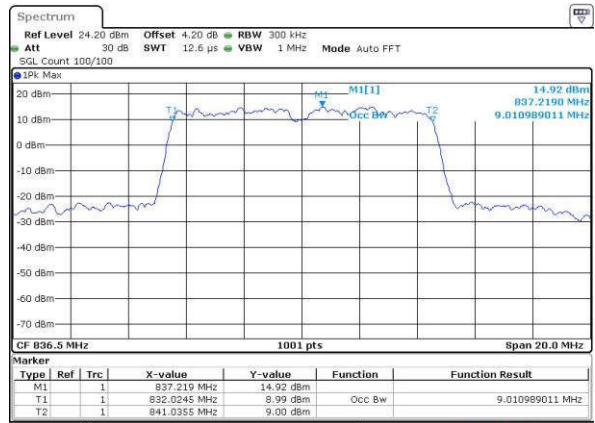

LTE Band 5

Lowest Channel / 10MHz / QPSK

Date: 18.JUL.2016 18:23:54

Lowest Channel / 10MHz / 16QAM

Date: 18.JUL.2016 18:24:05

Middle Channel / 10MHz / QPSK

Date: 18.JUL.2016 18:38:59

Middle Channel / 10MHz / 16QAM

Date: 18.JUL.2016 18:39:09

Highest Channel / 10MHz / QPSK

Date: 18.JUL.2016 18:41:31

Highest Channel / 10MHz / 16QAM

Date: 18.JUL.2016 18:41:41

LTE Band 7

Lowest Channel / 5MHz / QPSK

Date: 19 JUL 2016 01:13:20