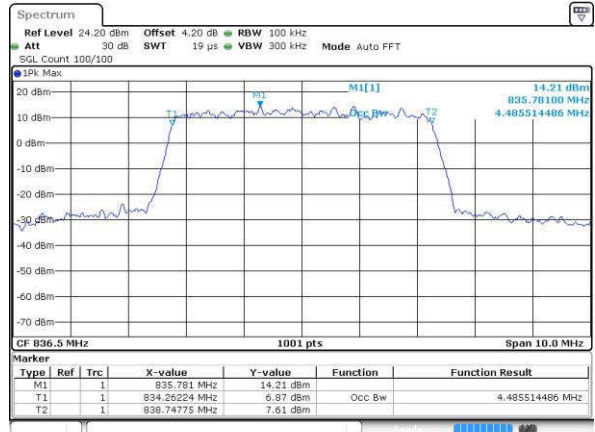

Middle Channel / 3MHz / 16QAM

Date: 19 JUL 2016 21:50:04

Highest Channel / 3MHz / QPSK

Date: 19 JUL 2016 21:51:37

Highest Channel / 3MHz / 16QAM

Date: 19 JUL 2016 21:52:04

LTE Band 26

Lowest Channel / 5MHz / QPSK

Date: 19 JUL 2016 22:02:48

Lowest Channel / 5MHz / 16QAM

Date: 19 JUL 2016 22:03:52

Middle Channel / 5MHz / QPSK

Date: 19 JUL 2016 22:09:00

Middle Channel / 5MHz / 16QAM

Date: 19 JUL 2016 22:08:39

Highest Channel / 5MHz / QPSK

Date: 19 JUL 2016 22:09:34

Highest Channel / 5MHz / 16QAM

Date: 19 JUL 2016 22:10:08

LTE Band 26

Lowest Channel / 10MHz / QPSK

Date: 19 JUL 2016 22:14:34

Lowest Channel / 10MHz / 16QAM

Date: 19 JUL 2016 22:14:55