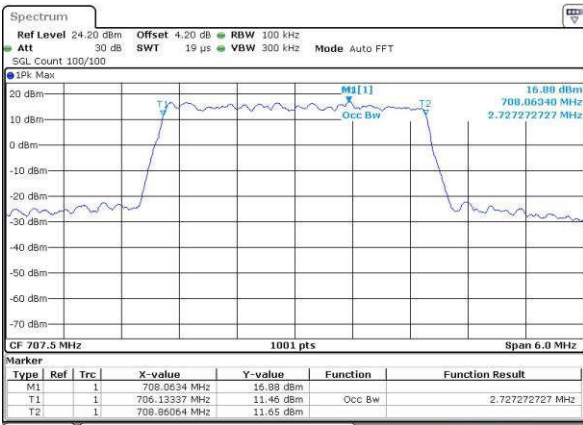

Middle Channel / 3MHz / QPSK

Date: 19 JUL 2016 03:16:12