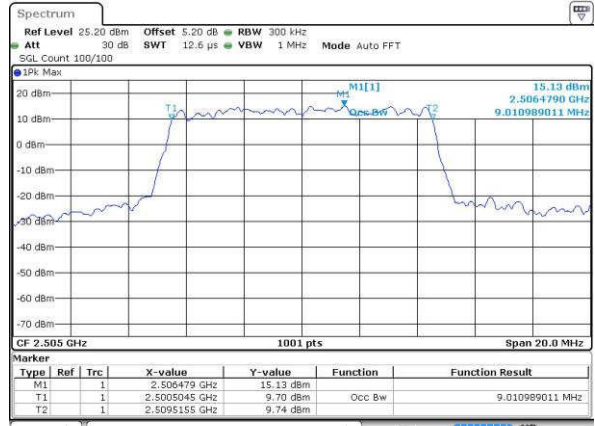

Highest Channel / 5MHz / 16QAM

Date: 19 JUL 2016 01:15:05

LTE Band 7

Lowest Channel / 10MHz / QPSK

Date: 19 JUL 2016 01:30:04

Lowest Channel / 10MHz / 16QAM

Date: 19 JUL 2016 01:30:25

Middle Channel / 10MHz / QPSK

Date: 19 JUL 2016 01:31:08

Middle Channel / 10MHz / 16QAM

Date: 19 JUL 2016 01:30:46

Highest Channel / 10MHz / QPSK

Date: 19 JUL 2016 01:31:29

Highest Channel / 10MHz / 16QAM

Date: 19 JUL 2016 01:31:50

LTE Band 7