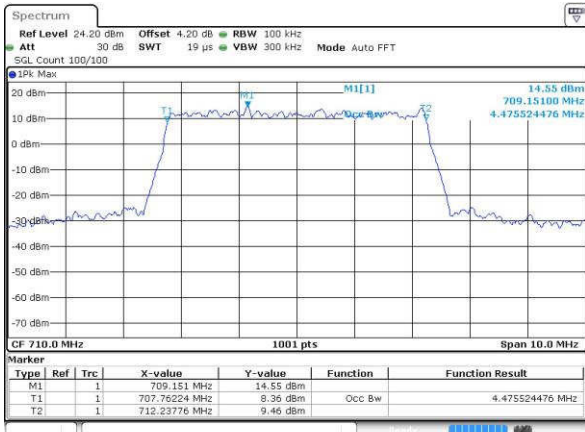

Middle Channel / 5MHz / QPSK

Date: 18.JUL.2016 15:30:12