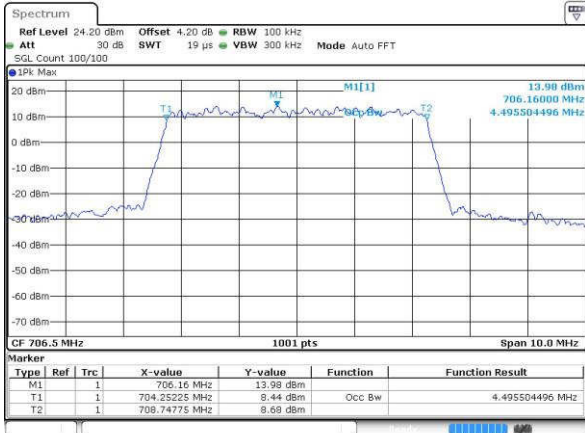

Date: 19 JUL 2016 04:21:26

Highest Channel / 10MHz / QPSK

Date: 19 JUL 2016 04:21:47

Highest Channel / 10MHz / 16QAM

Date: 19 JUL 2016 04:21:57

LTE Band 17

Lowest Channel / 5MHz / QPSK

Date: 18.JUL.2016 15:23:08