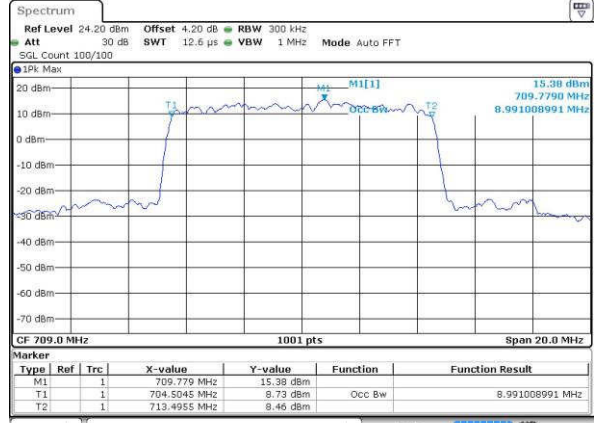

Highest Channel / 5MHz / 16QAM

Date: 18.JUL.2016 15:32:55

LTE Band 17

Lowest Channel / 10MHz / QPSK

Date: 18.JUL.2016 15:39:45

Lowest Channel / 10MHz / 16QAM

Date: 18.JUL.2016 15:39:59

Middle Channel / 10MHz / QPSK

Date: 18.JUL.2016 15:46:53

Middle Channel / 10MHz / 16QAM

Date: 18.JUL.2016 15:47:03

Highest Channel / 10MHz / QPSK

Date: 18.JUL.2016 15:49:25

Highest Channel / 10MHz / 16QAM

Date: 18.JUL.2016 15:49:35

LTE Band 25