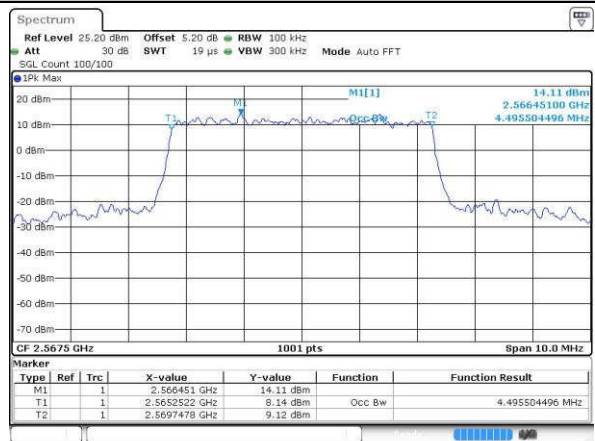

Highest Channel / 5MHz / 16QAM

Date: 19 JUL 2016 01:15:05

LTE Band 7

Lowest Channel / 10MHz / QPSK

Date: 19 JUL 2016 01:30:04

Lowest Channel / 10MHz / 16QAM

Date: 19 JUL 2016 01:30:25

Middle Channel / 10MHz / QPSK