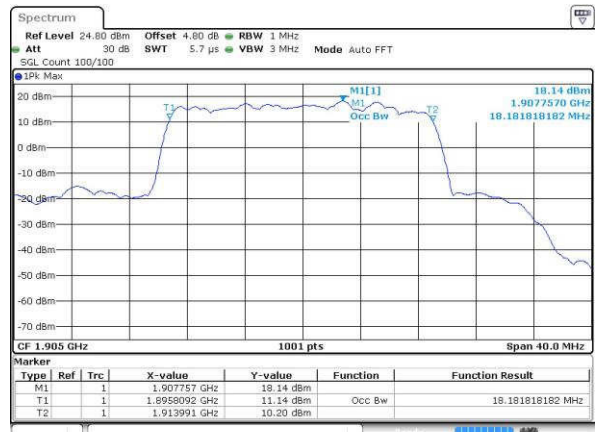

Date: 19 JUL 2016 07:08:00

Highest Channel / 5MHz / QPSK

Date: 19 JUL 2016 07:18:24

Highest Channel / 5MHz / 16QAM

Date: 19 JUL 2016 07:18:44

LTE Band 25

Highest Channel / 10MHz / QPSK

Date: 19 JUL 2016 07:22:47

Highest Channel / 10MHz / 16QAM

Date: 19 JUL 2016 07:23:08

Highest Channel / 15MHz / QPSK

Date: 19 JUL 2016 07:27:45

Highest Channel / 15MHz / 16QAM

Date: 19 JUL 2016 07:28:05

Highest Channel / 20MHz / QPSK

Date: 19 JUL 2016 07:34:23

Highest Channel / 20MHz / 16QAM

Date: 19 JUL 2016 07:35:29

LTE Band 26

Lowest Channel / 1.4MHz / QPSK

Date: 19 JUL 2016 21:07:19

Lowest Channel / 1.4MHz / 16QAM

Date: 19 JUL 2016 21:16:37