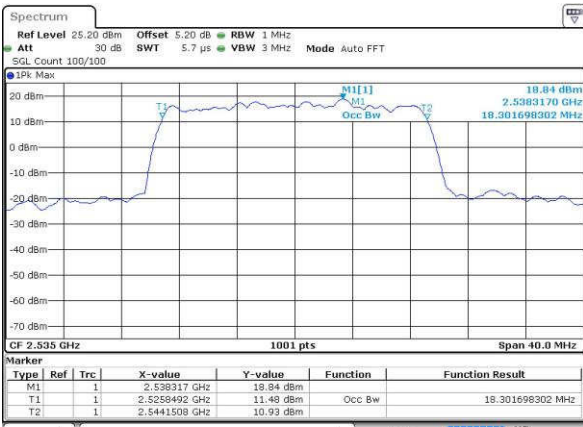

Middle Channel / 20MHz / QPSK

Date: 19 JUL 2016 02:04:15