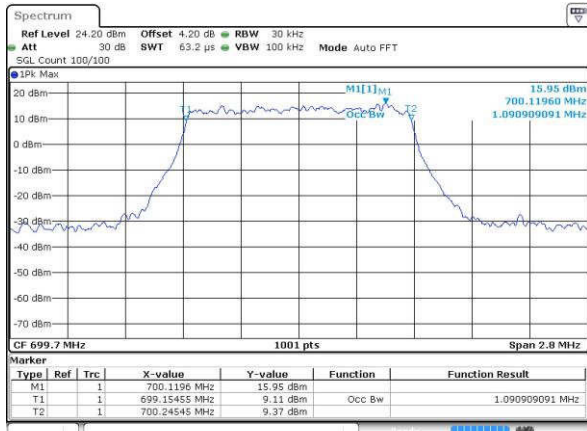

Highest Channel / 15MHz / QPSK

Date: 19 JUL 2016 01:48:34

Highest Channel / 15MHz / 16QAM

Date: 19 JUL 2016 01:48:13

LTE Band 7

Lowest Channel / 20MHz / QPSK

Date: 19 JUL 2016 02:03:54

Lowest Channel / 20MHz / 16QAM

Date: 19 JUL 2016 02:03:33

Middle Channel / 20MHz / QPSK

Date: 19 JUL 2016 02:04:15

Middle Channel / 20MHz / 16QAM

Date: 19 JUL 2016 02:04:36

Highest Channel / 20MHz / QPSK

Date: 19 JUL 2016 02:05:18

Highest Channel / 20MHz / 16QAM

Date: 19 JUL 2016 02:04:57

LTE Band 12

Lowest Channel / 1.4MHz / QPSK

Date: 19 JUL 2016 02:42:58

Lowest Channel / 1.4MHz / 16QAM

Date: 19 JUL 2016 02:43:09

Middle Channel / 1.4MHz / QPSK

Date: 19 JUL 2016 02:43:30