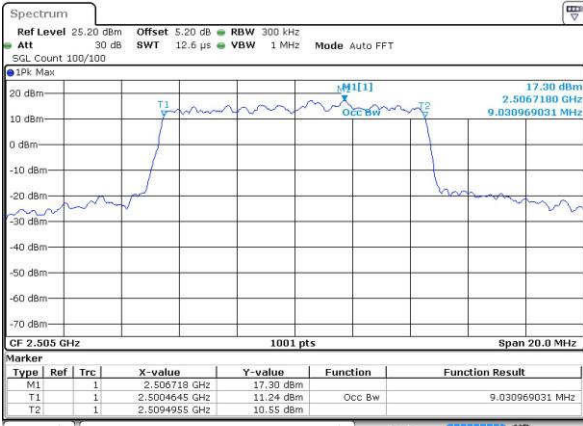

Highest Channel / 5MHz / 16QAM

Date: 19 JUL 2016 01:15:05

LTE Band 7

Lowest Channel / 10MHz / QPSK

Date: 19 JUL 2016 01:30:04

Lowest Channel / 10MHz / 16QAM

Date: 19 JUL 2016 01:30:25

Middle Channel / 10MHz / QPSK

Date: 19 JUL 2016 01:31:08

Middle Channel / 10MHz / 16QAM

Date: 19 JUL 2016 01:30:46

Highest Channel / 10MHz / QPSK

Date: 19 JUL 2016 01:31:29

Highest Channel / 10MHz / 16QAM

Date: 19 JUL 2016 01:31:50

LTE Band 7