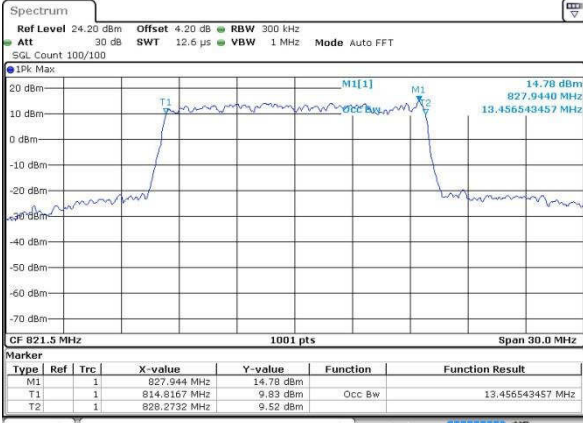

LTE Band 26

Lowest Channel / 15MHz / QPSK

Date: 19 JUL 2016 22:26:17

Lowest Channel / 15MHz / 16QAM

Date: 19 JUL 2016 22:27:24

Middle Channel / 15MHz / QPSK

Date: 19 JUL 2016 22:50:06

Middle Channel / 15MHz / 16QAM

Date: 19 JUL 2016 22:50:51

Highest Channel / 15MHz / QPSK

Date: 19 JUL 2016 22:54:02

Highest Channel / 15MHz / 16QAM

Date: 19 JUL 2016 22:54:22

LTE Band 26

CH26765 / QPSK

Date: 19 JUL 2016 23:18:47