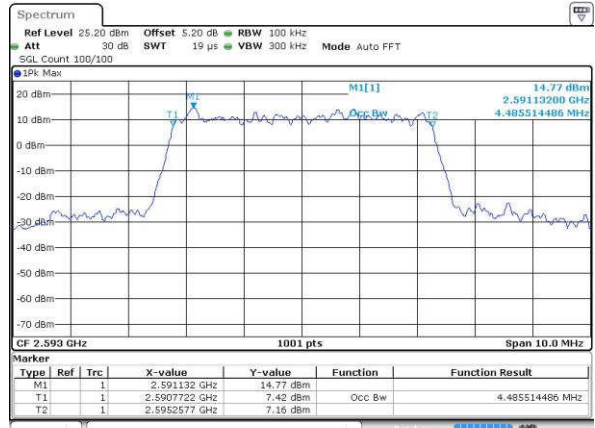

Date: 19 JUL 2016 22:50:51

Highest Channel / 15MHz / QPSK

Date: 19 JUL 2016 22:54:02

Highest Channel / 15MHz / 16QAM

Date: 19 JUL 2016 22:54:22

LTE Band 26

CH26765 / QPSK

Date: 19 JUL 2016 23:18:47

CH26765 / 16QAM

Date: 19 JUL 2016 23:19:12

LTE Band 41

Lowest Channel / 5MHz / QPSK

Date: 23 JUL 2016 15:59:51

Lowest Channel / 5MHz / 16QAM

Date: 23 JUL 2016 16:00:03

Middle Channel / 5MHz / QPSK

Date: 23 JUL 2016 16:00:36

Middle Channel / 5MHz / 16QAM

Date: 23 JUL 2016 16:00:46

Highest Channel / 5MHz / QPSK

Date: 23 JUL 2016 16:01:22

Highest Channel / 5MHz / 16QAM

Date: 23 JUL 2016 16:01:33