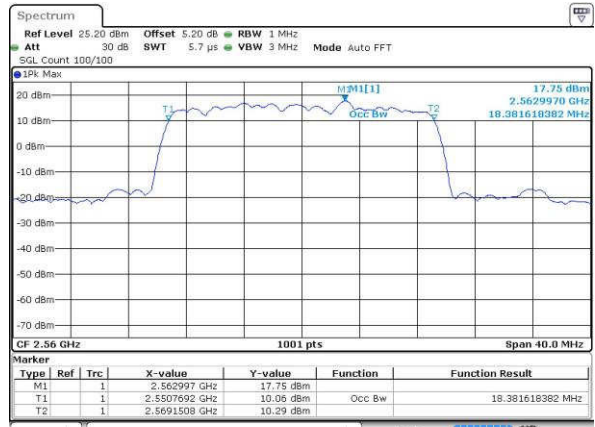

Highest Channel / 15MHz / QPSK

Date: 19 JUL 2016 01:48:34

Highest Channel / 15MHz / 16QAM

Date: 19 JUL 2016 01:48:13

LTE Band 7

Lowest Channel / 20MHz / QPSK

Date: 19 JUL 2016 02:03:54

Lowest Channel / 20MHz / 16QAM

Date: 19 JUL 2016 02:03:33

Middle Channel / 20MHz / QPSK

Date: 19 JUL 2016 02:04:15

Middle Channel / 20MHz / 16QAM

Date: 19 JUL 2016 02:04:36

Highest Channel / 20MHz / QPSK

Date: 19 JUL 2016 02:05:18

Highest Channel / 20MHz / 16QAM