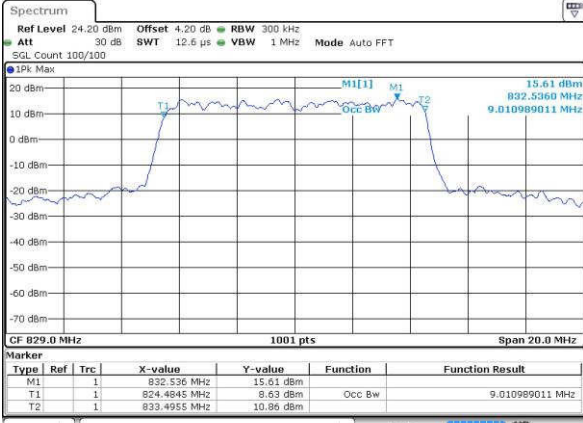

LTE Band 5

Lowest Channel / 10MHz / QPSK

Date: 18.JUL.2016 18:23:54

Lowest Channel / 10MHz / 16QAM

Date: 18.JUL.2016 18:24:05

Middle Channel / 10MHz / QPSK

Date: 18.JUL.2016 18:38:59

Middle Channel / 10MHz / 16QAM

Date: 18.JUL.2016 18:39:09

Highest Channel / 10MHz / QPSK

Date: 18.JUL.2016 18:41:31

Highest Channel / 10MHz / 16QAM

Date: 18.JUL.2016 18:41:41

LTE Band 7

Lowest Channel / 5MHz / QPSK

Date: 19 JUL 2016 01:13:20