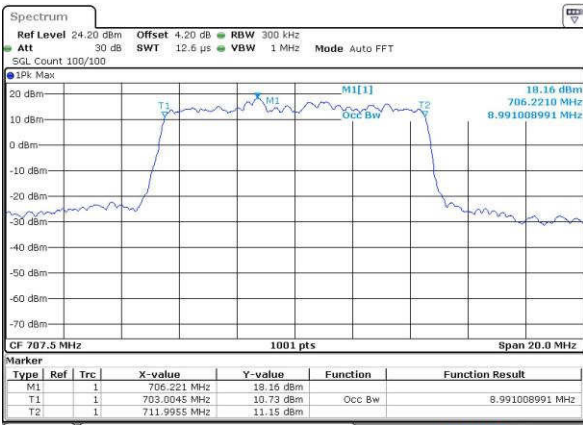

LTE Band 12

Lowest Channel / 10MHz / QPSK

Date: 19 JUL 2016 04:21:05

Lowest Channel / 10MHz / 16QAM

Date: 19 JUL 2016 04:21:15

Middle Channel / 10MHz / QPSK

Date: 19 JUL 2016 04:21:36

Middle Channel / 10MHz / 16QAM

Date: 19 JUL 2016 04:21:26

Highest Channel / 10MHz / QPSK

Date: 19 JUL 2016 04:21:47

Highest Channel / 10MHz / 16QAM

Date: 19 JUL 2016 04:21:57

LTE Band 17

Lowest Channel / 5MHz / QPSK

Date: 18.JUL.2016 15:23:08