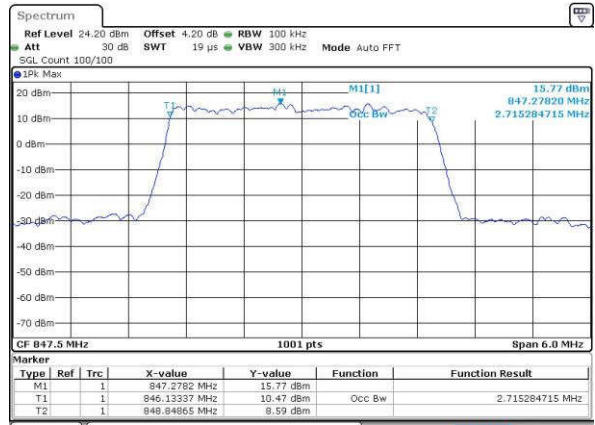

Date: 19 JUL 2016 21:36:41

LTE Band 26

Lowest Channel / 3MHz / QPSK

Date: 19 JUL 2016 21:44:05

Lowest Channel / 3MHz / 16QAM

Date: 19 JUL 2016 21:44:38

Middle Channel / 3MHz / QPSK

Date: 19 JUL 2016 21:49:41

Middle Channel / 3MHz / 16QAM

Date: 19 JUL 2016 21:50:04

Highest Channel / 3MHz / QPSK

Date: 19 JUL 2016 21:51:37

Highest Channel / 3MHz / 16QAM

Date: 19 JUL 2016 21:52:04

LTE Band 26

Lowest Channel / 5MHz / QPSK

Date: 19 JUL 2016 22:02:48

Lowest Channel / 5MHz / 16QAM

Date: 19 JUL 2016 22:03:52

Middle Channel / 5MHz / QPSK

Date: 19 JUL 2016 22:09:00

Middle Channel / 5MHz / 16QAM

Date: 19 JUL 2016 22:08:39

Highest Channel / 5MHz / QPSK