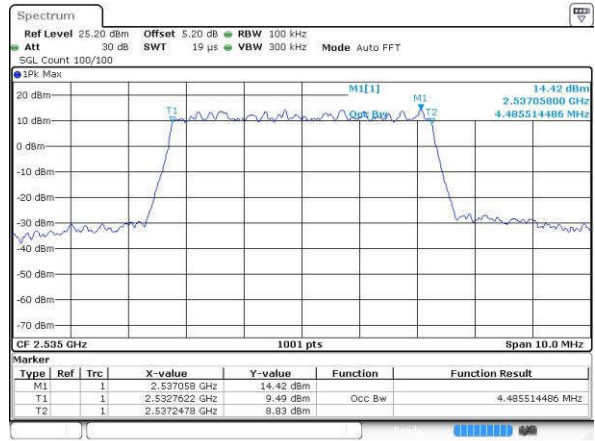

Middle Channel / 5MHz / 16QAM

Date: 19 JUL 2016 01:14:02