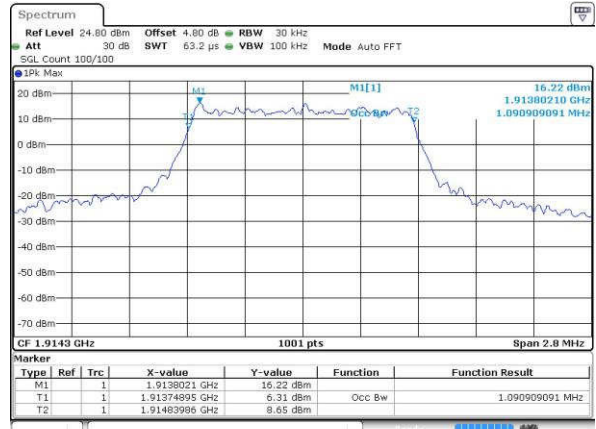

Highest Channel / 5MHz / 16QAM

Date: 18.JUL.2016 15:32:55

LTE Band 17

Lowest Channel / 10MHz / QPSK

Date: 18.JUL.2016 15:39:45

Lowest Channel / 10MHz / 16QAM

Date: 18.JUL.2016 15:39:59

Middle Channel / 10MHz / QPSK

Date: 18.JUL.2016 15:46:53

Middle Channel / 10MHz / 16QAM

Date: 18.JUL.2016 15:47:03

Highest Channel / 10MHz / QPSK

Date: 18.JUL.2016 15:49:25

Highest Channel / 10MHz / 16QAM

Date: 18.JUL.2016 15:49:35

LTE Band 25

Highest Channel / 1.4MHz / QPSK

Date: 19 JUL 2016 06:52:02

Highest Channel / 1.4MHz / 16QAM

Date: 19 JUL 2016 06:51:38

Highest Channel / 3MHz / QPSK

Date: 19 JUL 2016 07:07:38

Highest Channel / 3MHz / 16QAM