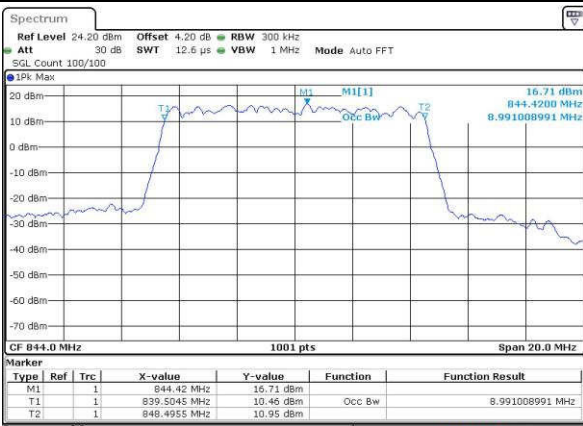

Date: 19 JUL 2016 22:09:34

Highest Channel / 5MHz / 16QAM

Date: 19 JUL 2016 22:10:08

LTE Band 26

Lowest Channel / 10MHz / QPSK

Date: 19 JUL 2016 22:14:34

Lowest Channel / 10MHz / 16QAM

Date: 19 JUL 2016 22:14:55

Middle Channel / 10MHz / QPSK

Date: 19 JUL 2016 22:15:38

Middle Channel / 10MHz / 16QAM

Date: 19 JUL 2016 22:15:18

Highest Channel / 10MHz / QPSK

Date: 19 JUL 2016 22:16:17

Highest Channel / 10MHz / 16QAM

Date: 19 JUL 2016 22:16:49