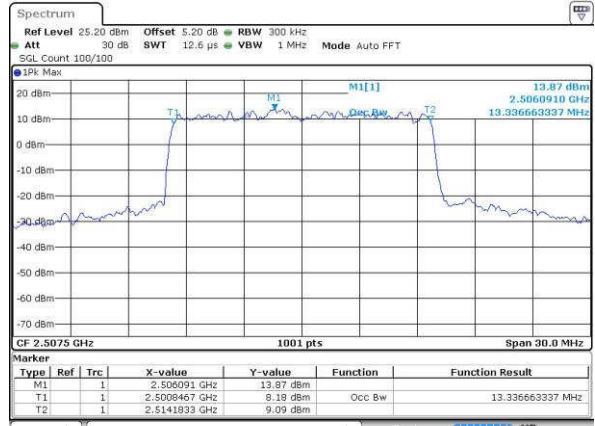

Lowest Channel / 15MHz / 16QAM

Date: 19 JUL 2016 01:46:49