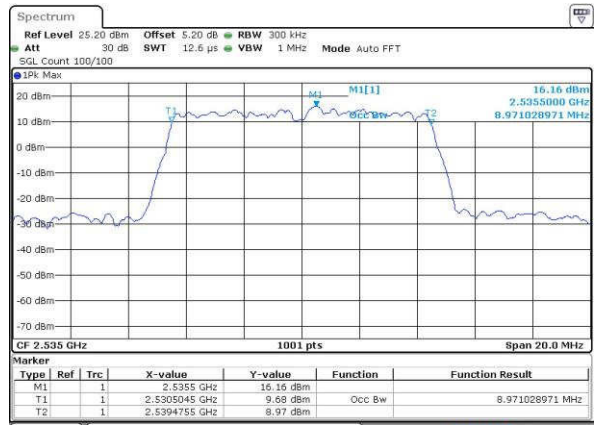

Highest Channel / 5MHz / 16QAM

Date: 19 JUL 2016 01:15:05

LTE Band 7

Lowest Channel / 10MHz / QPSK

Date: 19 JUL 2016 01:30:04

Lowest Channel / 10MHz / 16QAM

Date: 19 JUL 2016 01:30:25

Middle Channel / 10MHz / QPSK

Date: 19 JUL 2016 01:31:08

Middle Channel / 10MHz / 16QAM

Date: 19 JUL 2016 01:30:46

Highest Channel / 10MHz / QPSK

Date: 19 JUL 2016 01:31:29

Highest Channel / 10MHz / 16QAM

Date: 19 JUL 2016 01:31:50

LTE Band 7