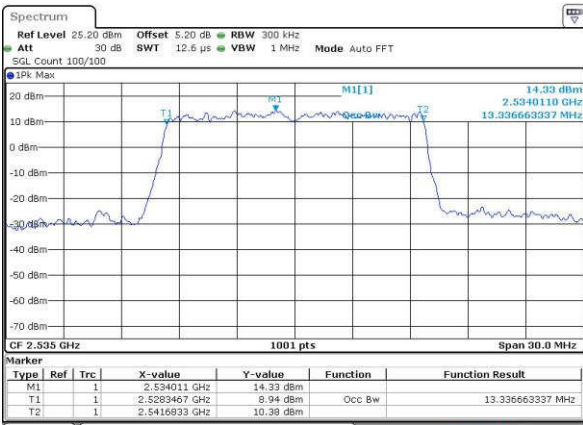

Lowest Channel / 15MHz / QPSK

Date: 19 JUL 2016 01:47:10

Lowest Channel / 15MHz / 16QAM

Date: 19 JUL 2016 01:46:49

Middle Channel / 15MHz / QPSK

Date: 19 JUL 2016 01:47:31

Middle Channel / 15MHz / 16QAM

Date: 19 JUL 2016 01:47:52

Highest Channel / 15MHz / QPSK

Date: 19 JUL 2016 01:48:34

Highest Channel / 15MHz / 16QAM

Date: 19 JUL 2016 01:48:13

LTE Band 7

Lowest Channel / 20MHz / QPSK

Date: 19 JUL 2016 02:03:54

Lowest Channel / 20MHz / 16QAM