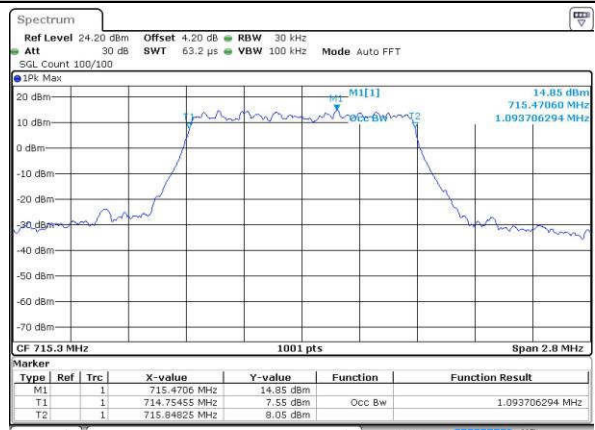

Middle Channel / 1.4MHz / 16QAM

Date: 19 JUL 2016 02:43:19

Highest Channel / 1.4MHz / QPSK

Date: 19 JUL 2016 02:43:41

Highest Channel / 1.4MHz / 16QAM

Date: 19 JUL 2016 02:43:51

LTE Band 12

Lowest Channel / 3MHz / QPSK