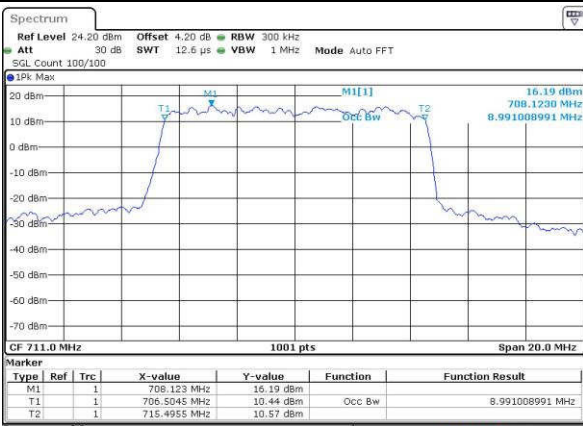

LTE Band 12

Lowest Channel / 10MHz / QPSK

Date: 19 JUL 2016 04:21:05

Lowest Channel / 10MHz / 16QAM

Date: 19 JUL 2016 04:21:15

Middle Channel / 10MHz / QPSK

Date: 19 JUL 2016 04:21:36

Middle Channel / 10MHz / 16QAM

Date: 19 JUL 2016 04:21:26

Highest Channel / 10MHz / QPSK

Date: 19 JUL 2016 04:21:47

Highest Channel / 10MHz / 16QAM

Date: 19 JUL 2016 04:21:57

LTE Band 17

Lowest Channel / 5MHz / QPSK

Date: 18.JUL.2016 15:23:08