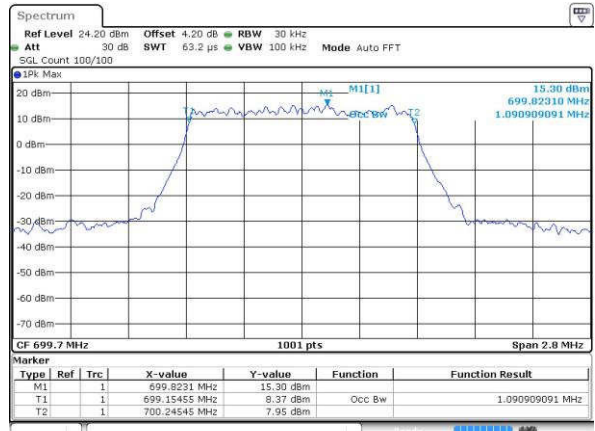

Date: 19 JUL 2016 02:04:57

LTE Band 12

Lowest Channel / 1.4MHz / QPSK

Date: 19 JUL 2016 02:42:58

Lowest Channel / 1.4MHz / 16QAM

Date: 19 JUL 2016 02:43:09

Middle Channel / 1.4MHz / QPSK

Date: 19 JUL 2016 02:43:30

Middle Channel / 1.4MHz / 16QAM

Date: 19 JUL 2016 02:43:19

Highest Channel / 1.4MHz / QPSK

Date: 19 JUL 2016 02:43:41

Highest Channel / 1.4MHz / 16QAM

Date: 19 JUL 2016 02:43:51

LTE Band 12

Lowest Channel / 3MHz / QPSK