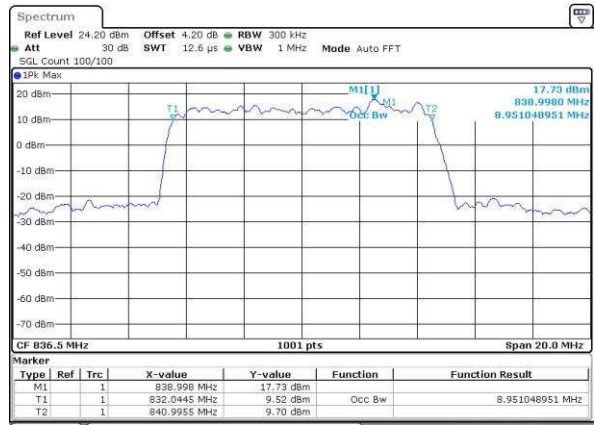

Date: 19 JUL 2016 22:09:34

Highest Channel / 5MHz / 16QAM

Date: 19 JUL 2016 22:10:08

LTE Band 26

Lowest Channel / 10MHz / QPSK

Date: 19 JUL 2016 22:14:34

Lowest Channel / 10MHz / 16QAM

Date: 19 JUL 2016 22:14:55

Middle Channel / 10MHz / QPSK

Date: 19 JUL 2016 22:15:38

Middle Channel / 10MHz / 16QAM

Date: 19 JUL 2016 22:15:18

Highest Channel / 10MHz / QPSK

Date: 19 JUL 2016 22:16:17

Highest Channel / 10MHz / 16QAM

Date: 19 JUL 2016 22:16:49