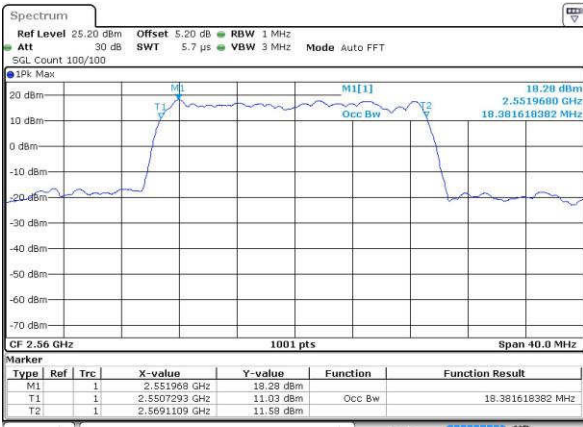

Highest Channel / 15MHz / QPSK

Date: 19 JUL 2016 01:48:34

Highest Channel / 15MHz / 16QAM

Date: 19 JUL 2016 01:48:13

LTE Band 7

Lowest Channel / 20MHz / QPSK

Date: 19 JUL 2016 02:03:54

Lowest Channel / 20MHz / 16QAM

Date: 19 JUL 2016 02:03:33

Middle Channel / 20MHz / QPSK

Date: 19 JUL 2016 02:04:15

Middle Channel / 20MHz / 16QAM

Date: 19 JUL 2016 02:04:36

Highest Channel / 20MHz / QPSK

Date: 19 JUL 2016 02:05:18

Highest Channel / 20MHz / 16QAM