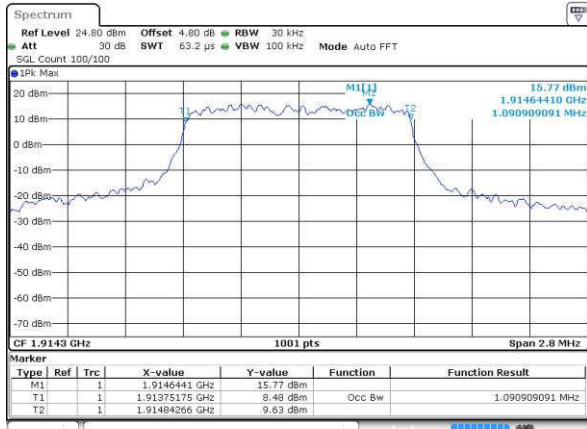

Highest Channel / 5MHz / 16QAM

Date: 18.JUL.2016 15:32:55

LTE Band 17

Lowest Channel / 10MHz / QPSK

Date: 18.JUL.2016 15:39:45

Lowest Channel / 10MHz / 16QAM

Date: 18.JUL.2016 15:39:59

Middle Channel / 10MHz / QPSK

Date: 18.JUL.2016 15:46:53

Middle Channel / 10MHz / 16QAM

Date: 18.JUL.2016 15:47:03

Highest Channel / 10MHz / QPSK

Date: 18.JUL.2016 15:49:25

Highest Channel / 10MHz / 16QAM

Date: 18.JUL.2016 15:49:35

LTE Band 25

Highest Channel / 1.4MHz / QPSK

Date: 19 JUL 2016 06:52:02

Highest Channel / 1.4MHz / 16QAM

Date: 19 JUL 2016 06:51:38

Highest Channel / 3MHz / QPSK

Date: 19 JUL 2016 07:07:38

Highest Channel / 3MHz / 16QAM