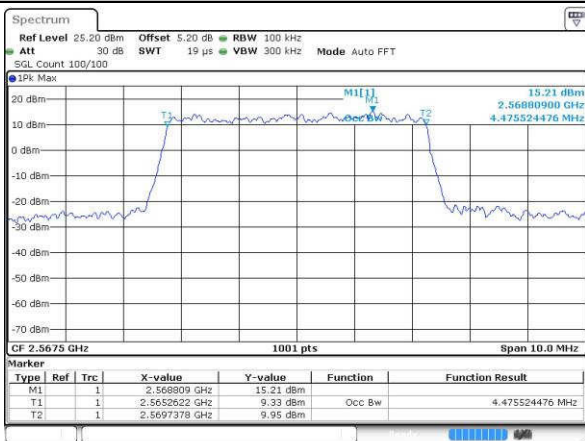

Highest Channel / 5MHz / QPSK

Date: 19 JUL 2016 01:14:44