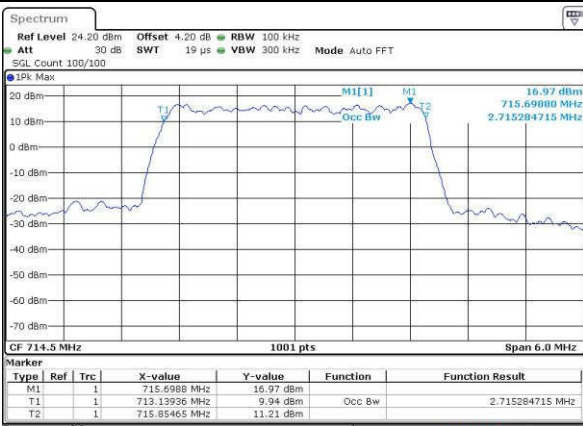

Middle Channel / 1.4MHz / 16QAM

Date: 19 JUL 2016 02:43:19

Highest Channel / 1.4MHz / QPSK

Date: 19 JUL 2016 02:43:41

Highest Channel / 1.4MHz / 16QAM

Date: 19 JUL 2016 02:43:51

LTE Band 12

Lowest Channel / 3MHz / QPSK

Date: 19 JUL 2016 03:15:40

Lowest Channel / 3MHz / 16QAM

Date: 19 JUL 2016 03:15:51

Middle Channel / 3MHz / QPSK

Date: 19 JUL 2016 03:16:12

Middle Channel / 3MHz / 16QAM

Date: 19 JUL 2016 03:16:01

Highest Channel / 3MHz / QPSK

Date: 19 JUL 2016 03:16:23

Highest Channel / 3MHz / 16QAM

Date: 19 JUL 2016 03:16:33

LTE Band 12

Lowest Channel / 5MHz / QPSK

Date: 19 JUL 2016 03:48:22

Lowest Channel / 5MHz / 16QAM

Date: 19 JUL 2016 03:48:33