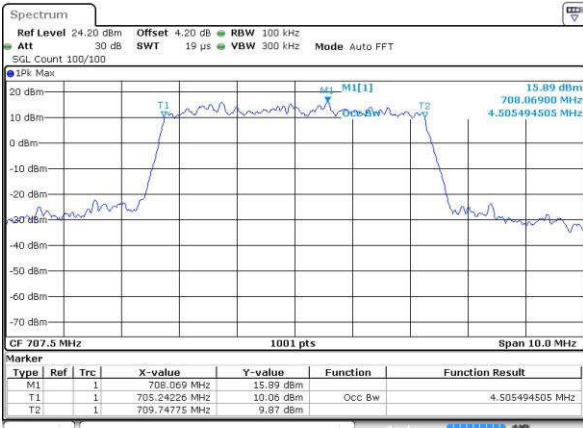

Middle Channel / 5MHz / QPSK

Date: 19 JUL 2016 03:48:54