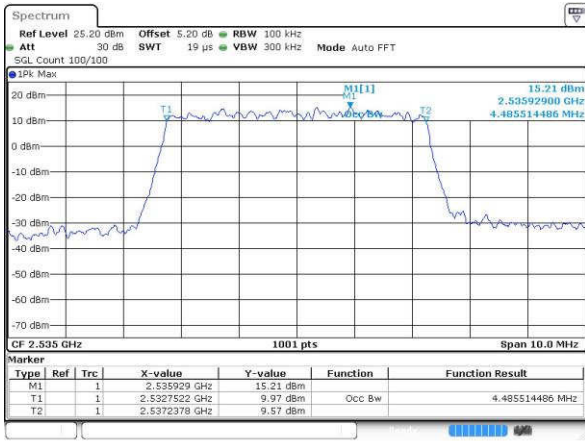

Middle Channel / 5MHz / QPSK

Date: 19 JUL 2016 01:14:23