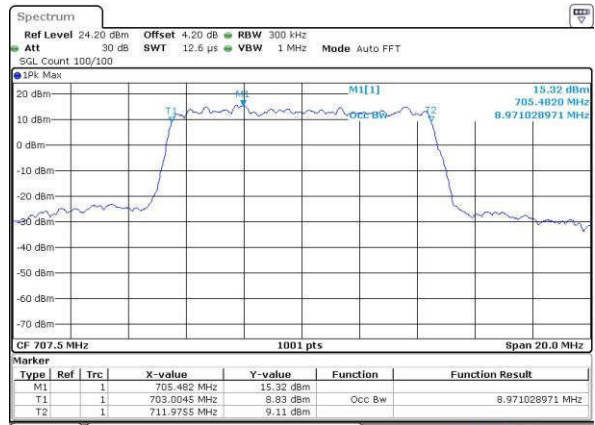

LTE Band 12

Lowest Channel / 10MHz / QPSK

Date: 19 JUL 2016 04:21:05

Lowest Channel / 10MHz / 16QAM

Date: 19 JUL 2016 04:21:15

Middle Channel / 10MHz / QPSK

Date: 19 JUL 2016 04:21:36

Middle Channel / 10MHz / 16QAM

Date: 19 JUL 2016 04:21:26

Highest Channel / 10MHz / QPSK

Date: 19 JUL 2016 04:21:47

Highest Channel / 10MHz / 16QAM

Date: 19 JUL 2016 04:21:57

LTE Band 17

Lowest Channel / 5MHz / QPSK

Date: 18.JUL.2016 15:23:08