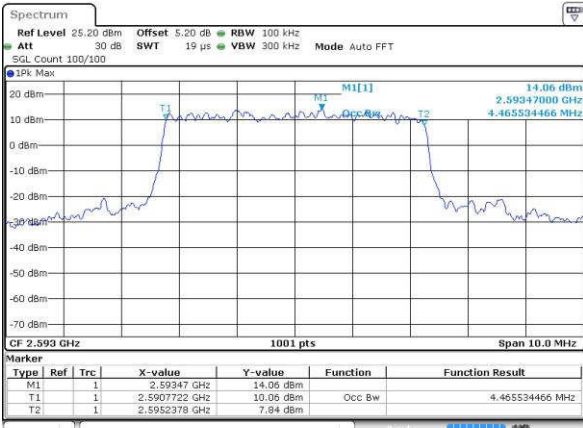

Date: 19 JUL 2016 22:50:51

Highest Channel / 15MHz / QPSK

Date: 19 JUL 2016 22:54:02

Highest Channel / 15MHz / 16QAM

Date: 19 JUL 2016 22:54:22

LTE Band 26

CH26765 / QPSK

Date: 19 JUL 2016 23:18:47

CH26765 / 16QAM

Date: 19 JUL 2016 23:19:12

LTE Band 41

Lowest Channel / 5MHz / QPSK

Date: 23 JUL 2016 15:59:51

Lowest Channel / 5MHz / 16QAM

Date: 23 JUL 2016 16:00:03

Middle Channel / 5MHz / QPSK