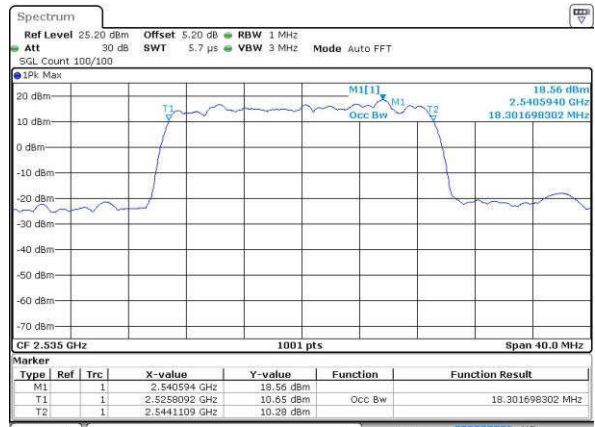

Highest Channel / 15MHz / QPSK

Date: 19 JUL 2016 01:48:34

Highest Channel / 15MHz / 16QAM

Date: 19 JUL 2016 01:48:13

LTE Band 7

Lowest Channel / 20MHz / QPSK

Date: 19 JUL 2016 02:03:54

Lowest Channel / 20MHz / 16QAM

Date: 19 JUL 2016 02:03:33

Middle Channel / 20MHz / QPSK

Date: 19 JUL 2016 02:04:15

Middle Channel / 20MHz / 16QAM

Date: 19 JUL 2016 02:04:36

Highest Channel / 20MHz / QPSK

Date: 19 JUL 2016 02:05:18

Highest Channel / 20MHz / 16QAM