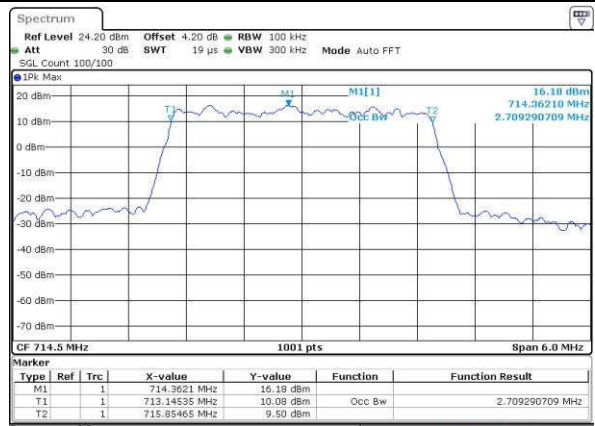

Middle Channel / 1.4MHz / 16QAM

Date: 19 JUL 2016 02:43:19

Highest Channel / 1.4MHz / QPSK

Date: 19 JUL 2016 02:43:41

Highest Channel / 1.4MHz / 16QAM

Date: 19 JUL 2016 02:43:51

LTE Band 12

Lowest Channel / 3MHz / QPSK

Date: 19 JUL 2016 03:15:40

Lowest Channel / 3MHz / 16QAM

Date: 19 JUL 2016 03:15:51

Middle Channel / 3MHz / QPSK

Date: 19 JUL 2016 03:16:12

Middle Channel / 3MHz / 16QAM

Date: 19 JUL 2016 03:16:01

Highest Channel / 3MHz / QPSK

Date: 19 JUL 2016 03:16:23

Highest Channel / 3MHz / 16QAM

Date: 19 JUL 2016 03:16:33

LTE Band 12

Lowest Channel / 5MHz / QPSK

Date: 19 JUL 2016 03:48:22

Lowest Channel / 5MHz / 16QAM

Date: 19 JUL 2016 03:48:33