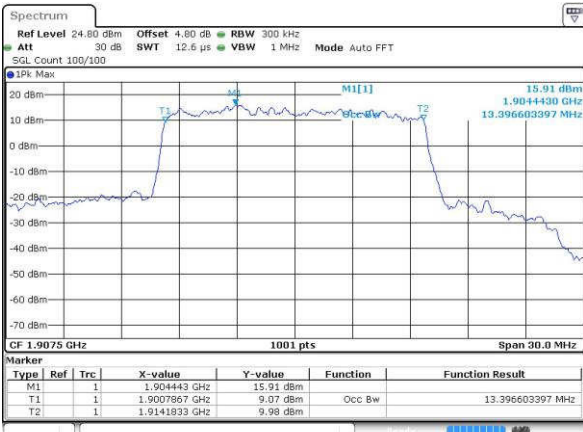

Date: 19 JUL 2016 07:08:00

Highest Channel / 5MHz / QPSK

Date: 19 JUL 2016 07:18:24

Highest Channel / 5MHz / 16QAM

Date: 19 JUL 2016 07:18:44

LTE Band 25

Highest Channel / 10MHz / QPSK

Date: 19 JUL 2016 07:22:47

Highest Channel / 10MHz / 16QAM

Date: 19 JUL 2016 07:23:08

Highest Channel / 15MHz / QPSK

Date: 19 JUL 2016 07:27:45

Highest Channel / 15MHz / 16QAM

Date: 19 JUL 2016 07:28:05

Highest Channel / 20MHz / QPSK