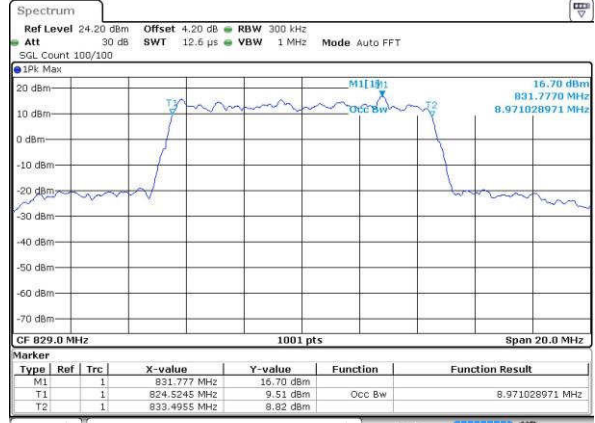

LTE Band 5

Lowest Channel / 10MHz / QPSK

Date: 18.JUL.2016 18:23:54

Lowest Channel / 10MHz / 16QAM

Date: 18.JUL.2016 18:24:05

Middle Channel / 10MHz / QPSK

Date: 18.JUL.2016 18:38:59

Middle Channel / 10MHz / 16QAM

Date: 18.JUL.2016 18:39:09

Highest Channel / 10MHz / QPSK

Date: 18.JUL.2016 18:41:31

Highest Channel / 10MHz / 16QAM

Date: 18.JUL.2016 18:41:41

LTE Band 7

Lowest Channel / 5MHz / QPSK

Date: 19 JUL 2016 01:13:20