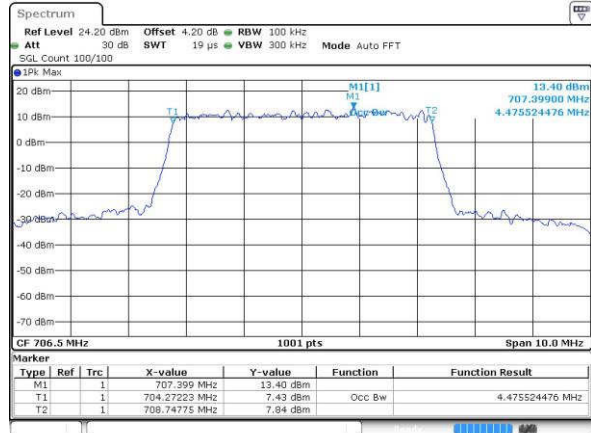

Lowest Channel / 5MHz / 16QAM

Date: 18.JUL.2016 15:23:19