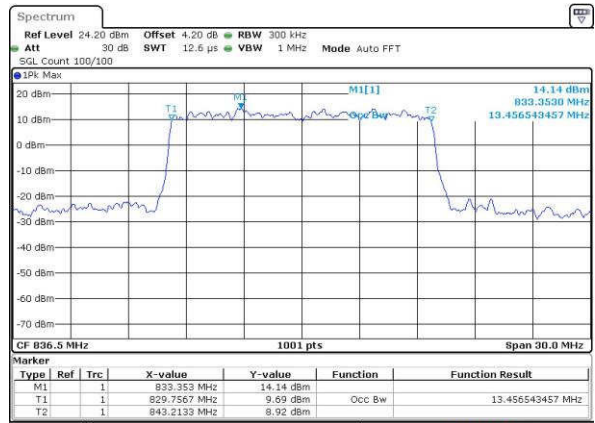

LTE Band 26

Lowest Channel / 15MHz / QPSK

Date: 19 JUL 2016 22:26:17

Lowest Channel / 15MHz / 16QAM

Date: 19 JUL 2016 22:27:24

Middle Channel / 15MHz / QPSK

Date: 19 JUL 2016 22:50:06

Middle Channel / 15MHz / 16QAM

Date: 19 JUL 2016 22:50:51

Highest Channel / 15MHz / QPSK

Date: 19 JUL 2016 22:54:02

Highest Channel / 15MHz / 16QAM

Date: 19 JUL 2016 22:54:22

LTE Band 26

CH26765 / QPSK

Date: 19 JUL 2016 23:18:47