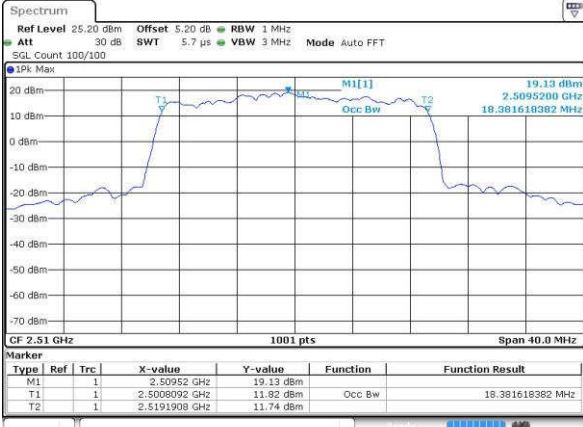

Highest Channel / 15MHz / QPSK

Date: 19 JUL 2016 01:48:34

Highest Channel / 15MHz / 16QAM

Date: 19 JUL 2016 01:48:13

LTE Band 7

Lowest Channel / 20MHz / QPSK

Date: 19 JUL 2016 02:03:54

Lowest Channel / 20MHz / 16QAM