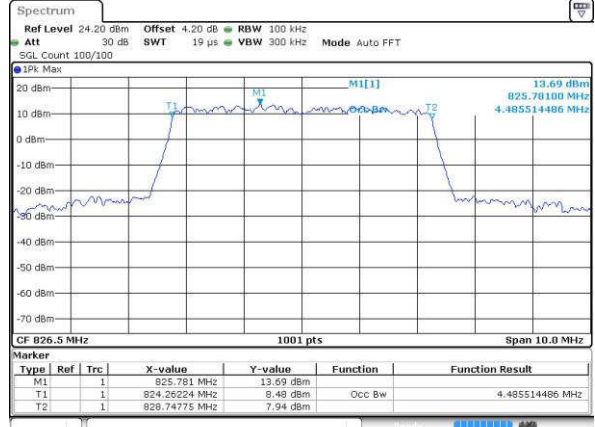

Middle Channel / 3MHz / 16QAM

Date: 19 JUL 2016 21:50:04

Highest Channel / 3MHz / QPSK

Date: 19 JUL 2016 21:51:37

Highest Channel / 3MHz / 16QAM

Date: 19 JUL 2016 21:52:04

LTE Band 26

Lowest Channel / 5MHz / QPSK

Date: 19 JUL 2016 22:02:48

Lowest Channel / 5MHz / 16QAM

Date: 19 JUL 2016 22:03:52

Middle Channel / 5MHz / QPSK

Date: 19 JUL 2016 22:09:00

Middle Channel / 5MHz / 16QAM

Date: 19 JUL 2016 22:08:39

Highest Channel / 5MHz / QPSK