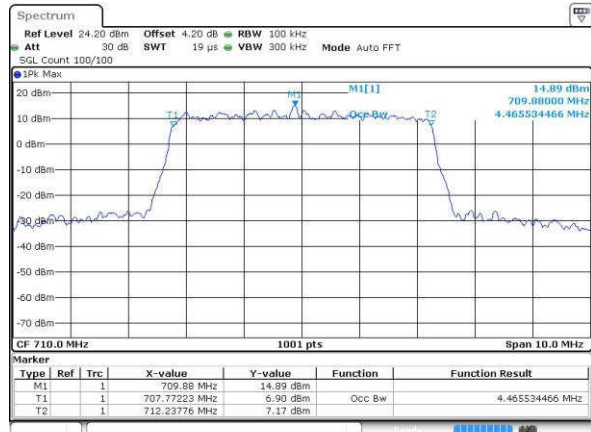

Date: 19 JUL 2016 04:21:26

Highest Channel / 10MHz / QPSK

Date: 19 JUL 2016 04:21:47

Highest Channel / 10MHz / 16QAM

Date: 19 JUL 2016 04:21:57

LTE Band 17

Lowest Channel / 5MHz / QPSK

Date: 18.JUL.2016 15:23:08

Lowest Channel / 5MHz / 16QAM

Date: 18.JUL.2016 15:23:19

Middle Channel / 5MHz / QPSK

Date: 18.JUL.2016 15:30:12

Middle Channel / 5MHz / 16QAM

Date: 18.JUL.2016 15:30:23

Highest Channel / 5MHz / QPSK

Date: 18.JUL.2016 15:32:44

Highest Channel / 5MHz / 16QAM

Date: 18.JUL.2016 15:32:55

LTE Band 17

Lowest Channel / 10MHz / QPSK

Date: 18.JUL.2016 15:39:45

Lowest Channel / 10MHz / 16QAM

Date: 18.JUL.2016 15:39:59

Middle Channel / 10MHz / QPSK