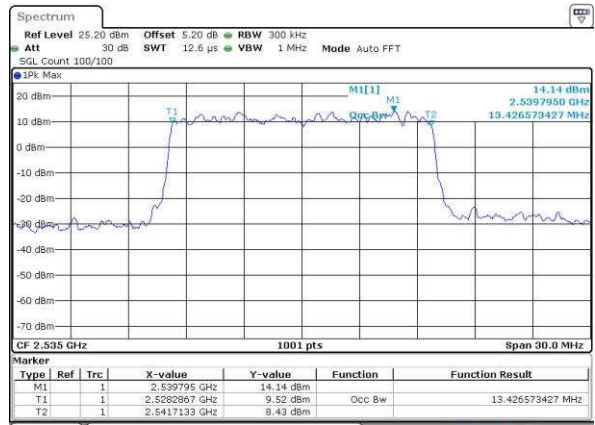

Date: 19 JUL 2016 01:31:08

Middle Channel / 10MHz / 16QAM

Date: 19 JUL 2016 01:30:46

Highest Channel / 10MHz / QPSK

Date: 19 JUL 2016 01:31:29

Highest Channel / 10MHz / 16QAM

Date: 19 JUL 2016 01:31:50

LTE Band 7

Lowest Channel / 15MHz / QPSK

Date: 19 JUL 2016 01:47:10

Lowest Channel / 15MHz / 16QAM

Date: 19 JUL 2016 01:46:49

Middle Channel / 15MHz / QPSK

Date: 19 JUL 2016 01:47:31

Middle Channel / 15MHz / 16QAM

Date: 19 JUL 2016 01:47:52

Highest Channel / 15MHz / QPSK

Date: 19 JUL 2016 01:48:34

Highest Channel / 15MHz / 16QAM

Date: 19 JUL 2016 01:48:13

LTE Band 7

Lowest Channel / 20MHz / QPSK

Date: 19 JUL 2016 02:03:54

Lowest Channel / 20MHz / 16QAM