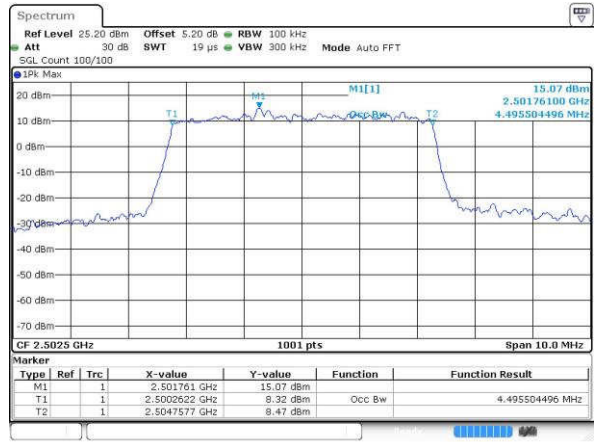

Lowest Channel / 5MHz / 16QAM

Date: 19 JUL 2016 01:13:41