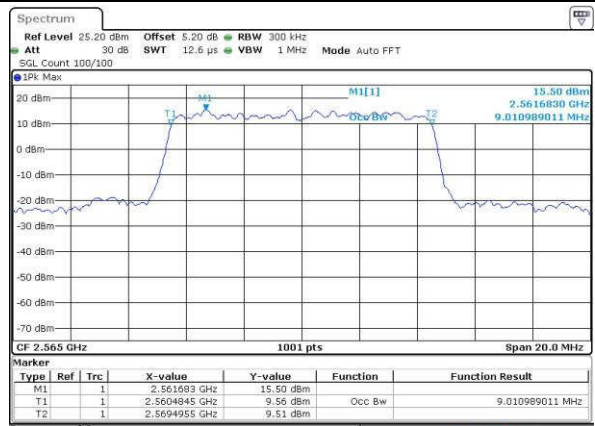

Highest Channel / 5MHz / 16QAM

Date: 19 JUL 2016 01:15:05

LTE Band 7

Lowest Channel / 10MHz / QPSK

Date: 19 JUL 2016 01:30:04

Lowest Channel / 10MHz / 16QAM

Date: 19 JUL 2016 01:30:25

Middle Channel / 10MHz / QPSK

Date: 19 JUL 2016 01:31:08

Middle Channel / 10MHz / 16QAM

Date: 19 JUL 2016 01:30:46

Highest Channel / 10MHz / QPSK

Date: 19 JUL 2016 01:31:29

Highest Channel / 10MHz / 16QAM

Date: 19 JUL 2016 01:31:50

LTE Band 7