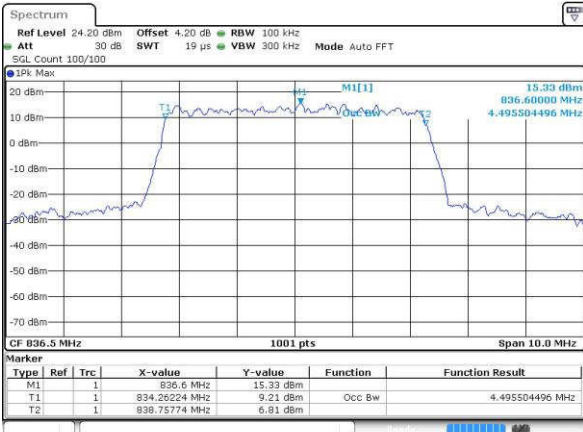

Middle Channel / 5MHz / QPSK

Date: 19 JUL 2016 22:09:00