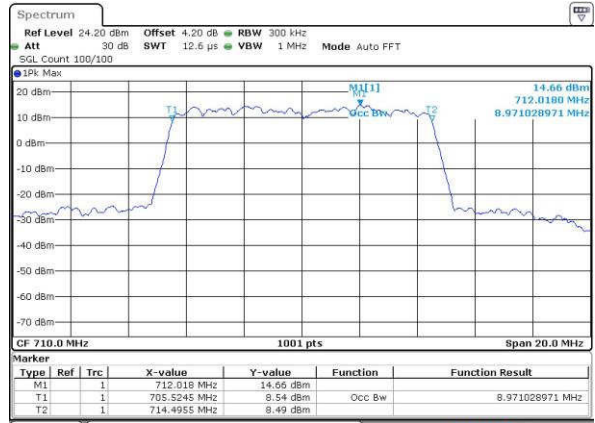

Highest Channel / 5MHz / 16QAM

Date: 18.JUL.2016 15:32:55

LTE Band 17

Lowest Channel / 10MHz / QPSK

Date: 18.JUL.2016 15:39:45

Lowest Channel / 10MHz / 16QAM

Date: 18.JUL.2016 15:39:59

Middle Channel / 10MHz / QPSK

Date: 18.JUL.2016 15:46:53

Middle Channel / 10MHz / 16QAM

Date: 18.JUL.2016 15:47:03

Highest Channel / 10MHz / QPSK

Date: 18.JUL.2016 15:49:25

Highest Channel / 10MHz / 16QAM

Date: 18.JUL.2016 15:49:35

LTE Band 25