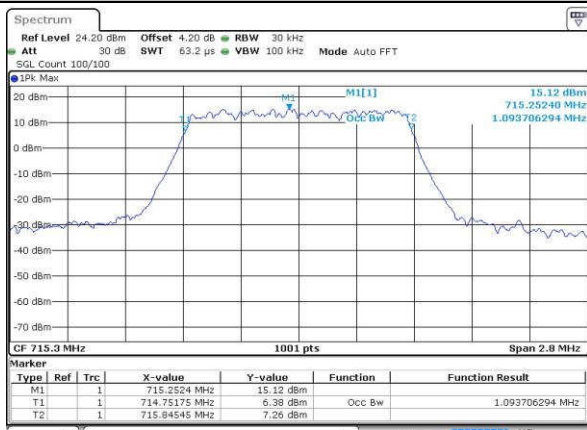

Date: 19 JUL 2016 02:04:57

LTE Band 12

Lowest Channel / 1.4MHz / QPSK

Date: 19 JUL 2016 02:42:58

Lowest Channel / 1.4MHz / 16QAM

Date: 19 JUL 2016 02:43:09

Middle Channel / 1.4MHz / QPSK

Date: 19 JUL 2016 02:43:30

Middle Channel / 1.4MHz / 16QAM

Date: 19 JUL 2016 02:43:19

Highest Channel / 1.4MHz / QPSK

Date: 19 JUL 2016 02:43:41

Highest Channel / 1.4MHz / 16QAM

Date: 19 JUL 2016 02:43:51

LTE Band 12

Lowest Channel / 3MHz / QPSK