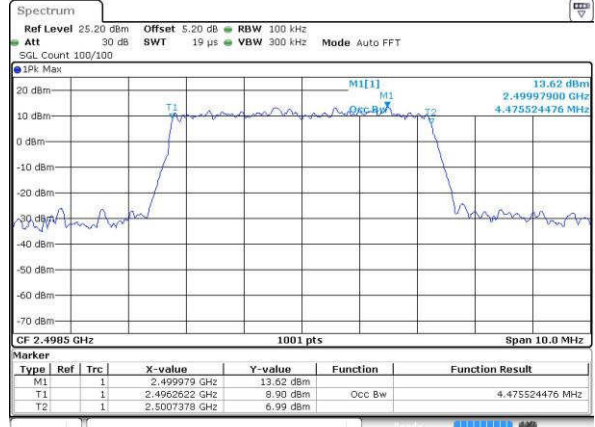

Date: 19 JUL 2016 22:50:51

Highest Channel / 15MHz / QPSK

Date: 19 JUL 2016 22:54:02

Highest Channel / 15MHz / 16QAM

Date: 19 JUL 2016 22:54:22

LTE Band 26

CH26765 / QPSK

Date: 19 JUL 2016 23:18:47

CH26765 / 16QAM

Date: 19 JUL 2016 23:19:12

LTE Band 41

Lowest Channel / 5MHz / QPSK

Date: 23 JUL 2016 15:59:51

Lowest Channel / 5MHz / 16QAM

Date: 23 JUL 2016 16:00:03

Middle Channel / 5MHz / QPSK

Date: 23 JUL 2016 16:00:36

Middle Channel / 5MHz / 16QAM

Date: 23 JUL 2016 16:00:46

Highest Channel / 5MHz / QPSK

Date: 23 JUL 2016 16:01:22

Highest Channel / 5MHz / 16QAM

Date: 23 JUL 2016 16:01:33