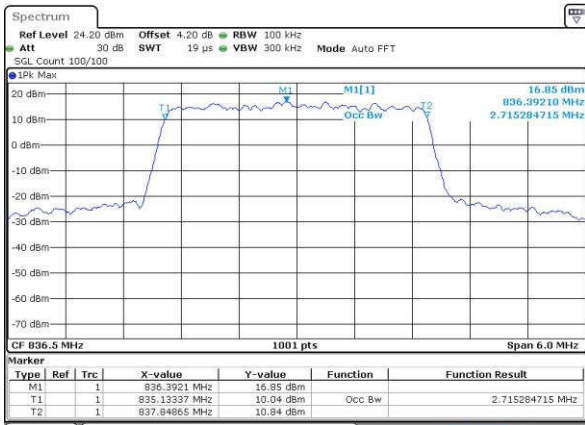

Date: 19 JUL 2016 21:36:41

LTE Band 26

Lowest Channel / 3MHz / QPSK

Date: 19 JUL 2016 21:44:05

Lowest Channel / 3MHz / 16QAM

Date: 19 JUL 2016 21:44:38

Middle Channel / 3MHz / QPSK

Date: 19 JUL 2016 21:49:41

Middle Channel / 3MHz / 16QAM

Date: 19 JUL 2016 21:50:04

Highest Channel / 3MHz / QPSK

Date: 19 JUL 2016 21:51:37

Highest Channel / 3MHz / 16QAM

Date: 19 JUL 2016 21:52:04

LTE Band 26

Lowest Channel / 5MHz / QPSK