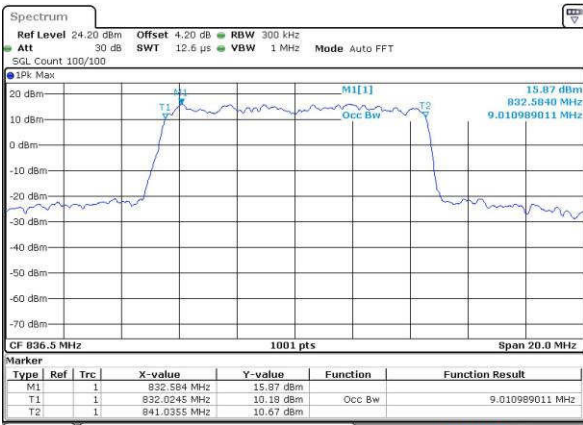

Middle Channel / 10MHz / QPSK

Date: 19 JUL 2016 22:15:38