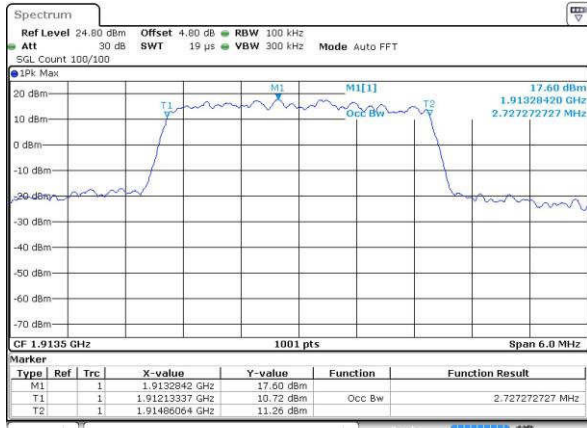

Date: 18.JUL.2016 15:46:53

Middle Channel / 10MHz / 16QAM

Date: 18.JUL.2016 15:47:03

Highest Channel / 10MHz / QPSK

Date: 18.JUL.2016 15:49:25

Highest Channel / 10MHz / 16QAM

Date: 18.JUL.2016 15:49:35

LTE Band 25

Highest Channel / 1.4MHz / QPSK

Date: 19 JUL 2016 06:52:02

Highest Channel / 1.4MHz / 16QAM

Date: 19 JUL 2016 06:51:38

Highest Channel / 3MHz / QPSK

Date: 19 JUL 2016 07:07:38

Highest Channel / 3MHz / 16QAM

Date: 19 JUL 2016 07:08:00

Highest Channel / 5MHz / QPSK

Date: 19 JUL 2016 07:18:24

Highest Channel / 5MHz / 16QAM

Date: 19 JUL 2016 07:18:44

LTE Band 25

Highest Channel / 10MHz / QPSK

Date: 19 JUL 2016 07:22:47