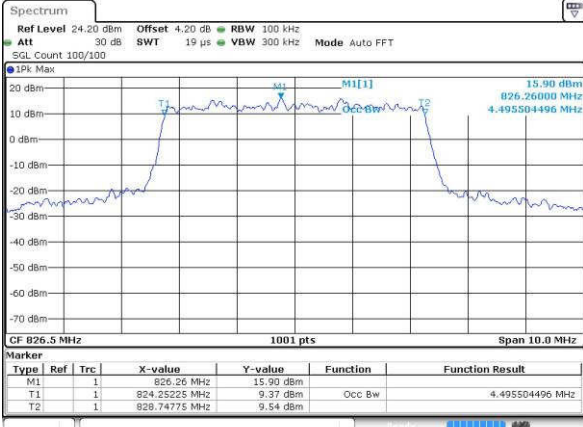

Middle Channel / 3MHz / 16QAM

Date: 19 JUL 2016 21:50:04

Highest Channel / 3MHz / QPSK

Date: 19 JUL 2016 21:51:37

Highest Channel / 3MHz / 16QAM

Date: 19 JUL 2016 21:52:04

LTE Band 26

Lowest Channel / 5MHz / QPSK