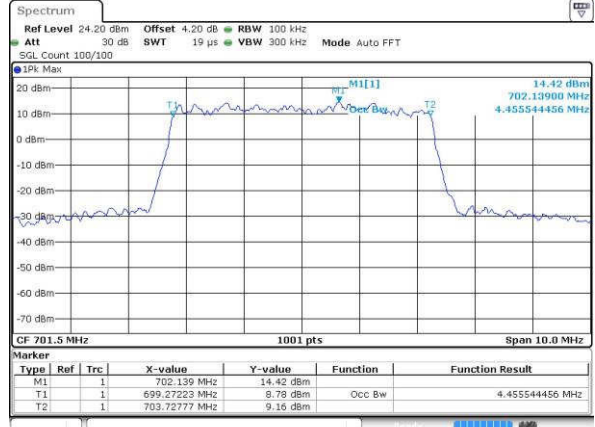

Date: 19 JUL 2016 03:16:23

Highest Channel / 3MHz / 16QAM

Date: 19 JUL 2016 03:16:33

LTE Band 12

Lowest Channel / 5MHz / QPSK

Date: 19 JUL 2016 03:48:22

Lowest Channel / 5MHz / 16QAM

Date: 19 JUL 2016 03:48:33