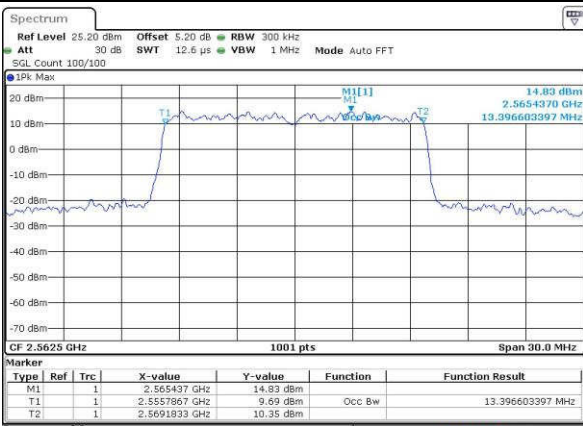

Highest Channel / 15MHz / QPSK

Date: 19 JUL 2016 01:48:34

Highest Channel / 15MHz / 16QAM

Date: 19 JUL 2016 01:48:13

LTE Band 7

Lowest Channel / 20MHz / QPSK

Date: 19 JUL 2016 02:03:54

Lowest Channel / 20MHz / 16QAM