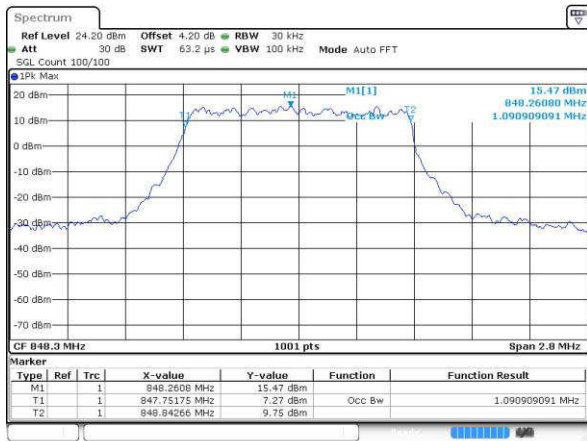

Date: 19 JUL 2016 07:34:23

Highest Channel / 20MHz / 16QAM

Date: 19 JUL 2016 07:35:29

LTE Band 26

Lowest Channel / 1.4MHz / QPSK

Date: 19 JUL 2016 21:07:19

Lowest Channel / 1.4MHz / 16QAM

Date: 19 JUL 2016 21:16:37

Middle Channel / 1.4MHz / QPSK

Date: 19 JUL 2016 21:34:41

Middle Channel / 1.4MHz / 16QAM

Date: 19 JUL 2016 21:34:52

Highest Channel / 1.4MHz / QPSK

Date: 19 JUL 2016 21:36:09

Highest Channel / 1.4MHz / 16QAM