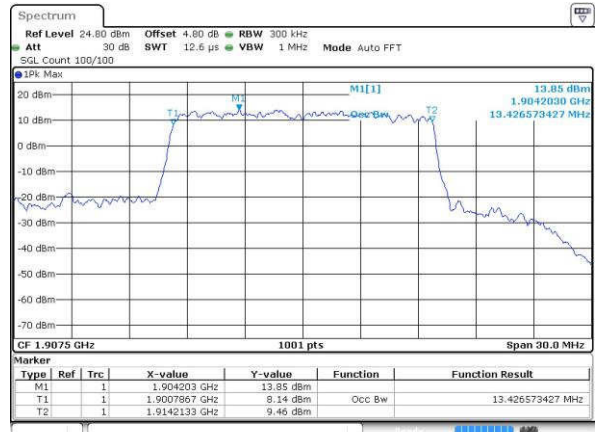

Date: 19 JUL 2016 07:08:00

Highest Channel / 5MHz / QPSK

Date: 19 JUL 2016 07:18:24

Highest Channel / 5MHz / 16QAM

Date: 19 JUL 2016 07:18:44

LTE Band 25

Highest Channel / 10MHz / QPSK

Date: 19 JUL 2016 07:22:47

Highest Channel / 10MHz / 16QAM

Date: 19 JUL 2016 07:23:08

Highest Channel / 15MHz / QPSK

Date: 19 JUL 2016 07:27:45

Highest Channel / 15MHz / 16QAM

Date: 19 JUL 2016 07:28:05

Highest Channel / 20MHz / QPSK

Date: 19 JUL 2016 07:34:23

Highest Channel / 20MHz / 16QAM

Date: 19 JUL 2016 07:35:29

LTE Band 26

Lowest Channel / 1.4MHz / QPSK

Date: 19 JUL 2016 21:07:19

Lowest Channel / 1.4MHz / 16QAM

Date: 19 JUL 2016 21:16:37