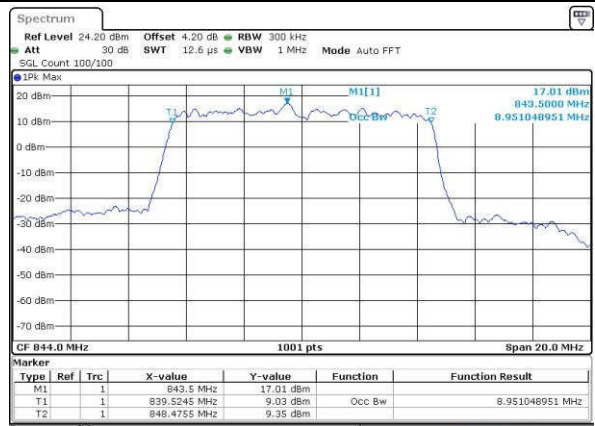

Date: 19 JUL 2016 22:09:34

Highest Channel / 5MHz / 16QAM

Date: 19 JUL 2016 22:10:08

LTE Band 26

Lowest Channel / 10MHz / QPSK

Date: 19 JUL 2016 22:14:34

Lowest Channel / 10MHz / 16QAM

Date: 19 JUL 2016 22:14:55

Middle Channel / 10MHz / QPSK

Date: 19 JUL 2016 22:15:38

Middle Channel / 10MHz / 16QAM

Date: 19 JUL 2016 22:15:18

Highest Channel / 10MHz / QPSK

Date: 19 JUL 2016 22:16:17

Highest Channel / 10MHz / 16QAM

Date: 19 JUL 2016 22:16:49

LTE Band 26

Lowest Channel / 15MHz / QPSK

Date: 19 JUL 2016 22:26:17

Lowest Channel / 15MHz / 16QAM

Date: 19 JUL 2016 22:27:24

Middle Channel / 15MHz / QPSK

Date: 19 JUL 2016 22:50:06

Middle Channel / 15MHz / 16QAM