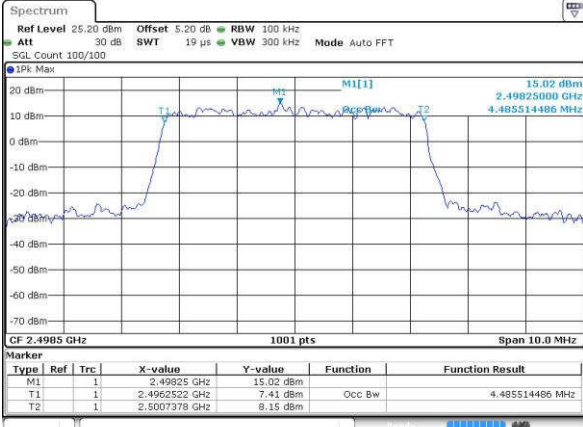

Date: 19 JUL 2016 22:50:51

Highest Channel / 15MHz / QPSK

Date: 19 JUL 2016 22:54:02

Highest Channel / 15MHz / 16QAM

Date: 19 JUL 2016 22:54:22

LTE Band 26

CH26765 / QPSK

Date: 19 JUL 2016 23:18:47

CH26765 / 16QAM

Date: 19 JUL 2016 23:19:12

LTE Band 41

Lowest Channel / 5MHz / QPSK

Date: 23 JUL 2016 15:59:51

Lowest Channel / 5MHz / 16QAM

Date: 23 JUL 2016 16:00:03

Middle Channel / 5MHz / QPSK

Date: 23 JUL 2016 16:00:36

Middle Channel / 5MHz / 16QAM

Date: 23 JUL 2016 16:00:46

Highest Channel / 5MHz / QPSK

Date: 23 JUL 2016 16:01:22

Highest Channel / 5MHz / 16QAM

Date: 23 JUL 2016 16:01:33