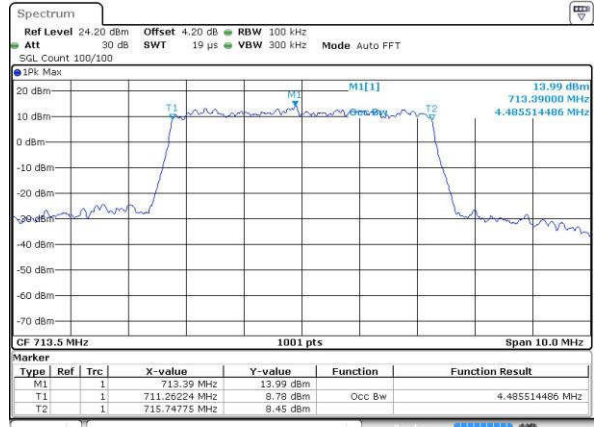

Middle Channel / 5MHz / QPSK

Date: 19 JUL 2016 03:48:54

Middle Channel / 5MHz / 16QAM

Date: 19 JUL 2016 03:48:44

Highest Channel / 5MHz / QPSK

Date: 19 JUL 2016 03:49:05

Highest Channel / 5MHz / 16QAM

Date: 19 JUL 2016 03:49:15