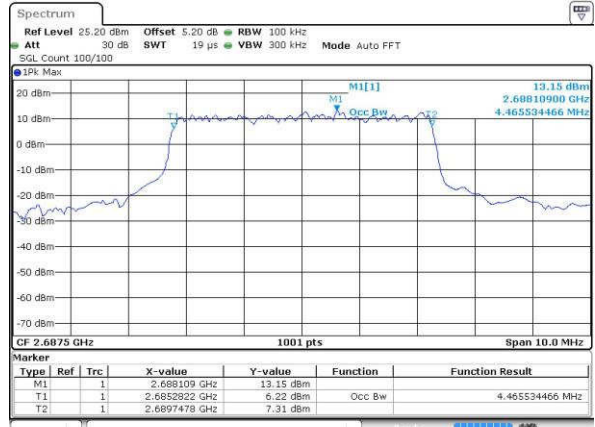

Date: 23 JUL 2016 16:00:36

Middle Channel / 5MHz / 16QAM

Date: 23 JUL 2016 16:00:46

Highest Channel / 5MHz / QPSK

Date: 23 JUL 2016 16:01:22

Highest Channel / 5MHz / 16QAM

Date: 23 JUL 2016 16:01:33