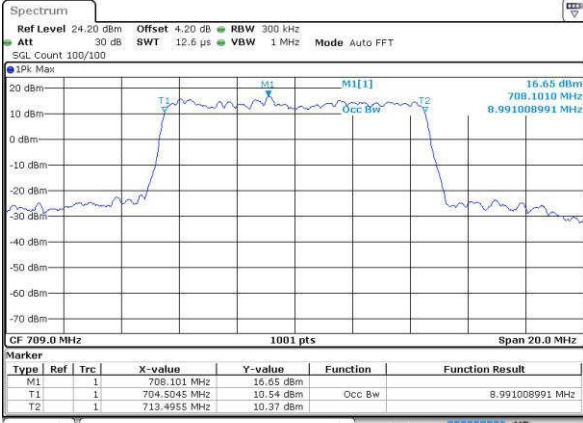

Lowest Channel / 5MHz / 16QAM

Date: 18.JUL.2016 15:23:19

Middle Channel / 5MHz / QPSK

Date: 18.JUL.2016 15:30:12

Middle Channel / 5MHz / 16QAM

Date: 18.JUL.2016 15:30:23

Highest Channel / 5MHz / QPSK

Date: 18.JUL.2016 15:32:44

Highest Channel / 5MHz / 16QAM

Date: 18.JUL.2016 15:32:55

LTE Band 17

Lowest Channel / 10MHz / QPSK

Date: 18.JUL.2016 15:39:45

Lowest Channel / 10MHz / 16QAM

Date: 18.JUL.2016 15:39:59

Middle Channel / 10MHz / QPSK

Date: 18.JUL.2016 15:46:53

Middle Channel / 10MHz / 16QAM

Date: 18.JUL.2016 15:47:03

Highest Channel / 10MHz / QPSK

Date: 18.JUL.2016 15:49:25

Highest Channel / 10MHz / 16QAM

Date: 18.JUL.2016 15:49:35

LTE Band 25