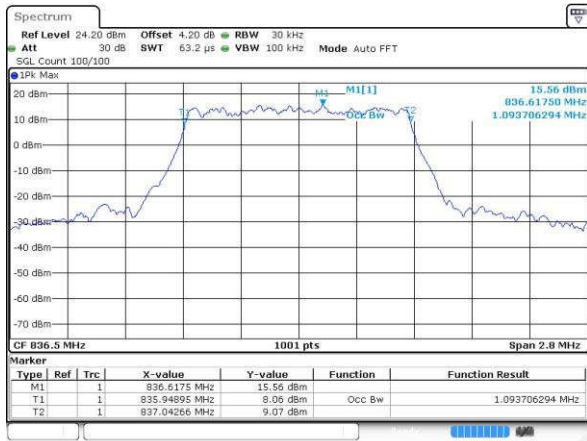

Middle Channel / 1.4MHz / QPSK

Date: 19 JUL 2016 21:34:41