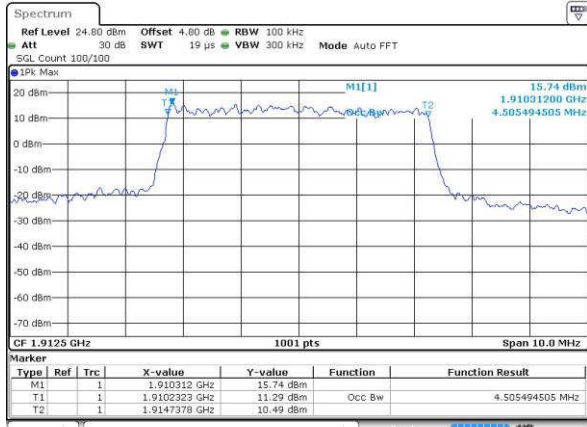

Date: 18.JUL.2016 15:46:53

Middle Channel / 10MHz / 16QAM

Date: 18.JUL.2016 15:47:03

Highest Channel / 10MHz / QPSK

Date: 18.JUL.2016 15:49:25

Highest Channel / 10MHz / 16QAM

Date: 18.JUL.2016 15:49:35

LTE Band 25

Highest Channel / 1.4MHz / QPSK

Date: 19 JUL 2016 06:52:02

Highest Channel / 1.4MHz / 16QAM

Date: 19 JUL 2016 06:51:38

Highest Channel / 3MHz / QPSK

Date: 19 JUL 2016 07:07:38

Highest Channel / 3MHz / 16QAM

Date: 19 JUL 2016 07:08:00

Highest Channel / 5MHz / QPSK

Date: 19 JUL 2016 07:18:24

Highest Channel / 5MHz / 16QAM

Date: 19 JUL 2016 07:18:44

LTE Band 25

Highest Channel / 10MHz / QPSK

Date: 19 JUL 2016 07:22:47