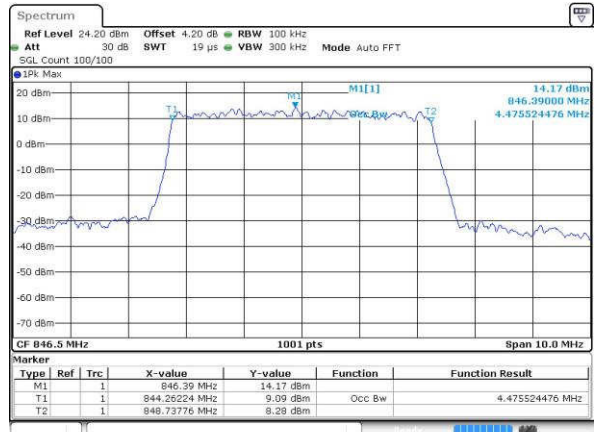

Middle Channel / 3MHz / 16QAM

Date: 19 JUL 2016 21:50:04

Highest Channel / 3MHz / QPSK

Date: 19 JUL 2016 21:51:37

Highest Channel / 3MHz / 16QAM

Date: 19 JUL 2016 21:52:04

LTE Band 26

Lowest Channel / 5MHz / QPSK

Date: 19 JUL 2016 22:02:48

Lowest Channel / 5MHz / 16QAM

Date: 19 JUL 2016 22:03:52

Middle Channel / 5MHz / QPSK

Date: 19 JUL 2016 22:09:00

Middle Channel / 5MHz / 16QAM

Date: 19 JUL 2016 22:08:39

Highest Channel / 5MHz / QPSK

Date: 19 JUL 2016 22:09:34

Highest Channel / 5MHz / 16QAM

Date: 19 JUL 2016 22:10:08

LTE Band 26

Lowest Channel / 10MHz / QPSK

Date: 19 JUL 2016 22:14:34

Lowest Channel / 10MHz / 16QAM

Date: 19 JUL 2016 22:14:55