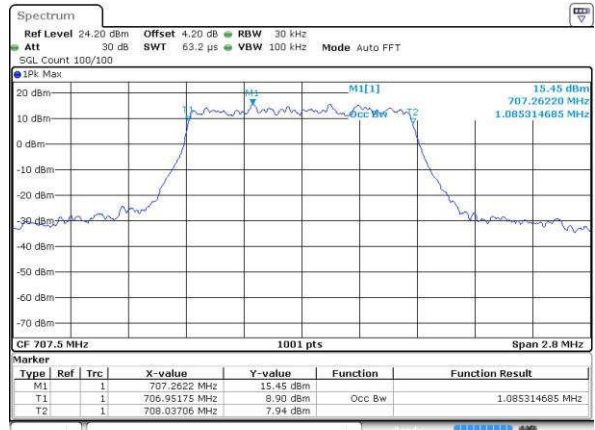

Date: 19 JUL 2016 02:04:57

LTE Band 12

Lowest Channel / 1.4MHz / QPSK

Date: 19 JUL 2016 02:42:58

Lowest Channel / 1.4MHz / 16QAM

Date: 19 JUL 2016 02:43:09

Middle Channel / 1.4MHz / QPSK

Date: 19 JUL 2016 02:43:30

Middle Channel / 1.4MHz / 16QAM

Date: 19 JUL 2016 02:43:19

Highest Channel / 1.4MHz / QPSK

Date: 19 JUL 2016 02:43:41

Highest Channel / 1.4MHz / 16QAM

Date: 19 JUL 2016 02:43:51

LTE Band 12

Lowest Channel / 3MHz / QPSK