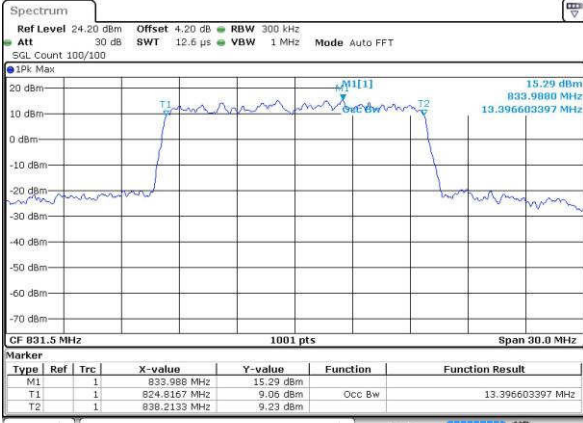

Date: 19 JUL 2016 22:09:34

Highest Channel / 5MHz / 16QAM

Date: 19 JUL 2016 22:10:08

LTE Band 26

Lowest Channel / 10MHz / QPSK

Date: 19 JUL 2016 22:14:34

Lowest Channel / 10MHz / 16QAM

Date: 19 JUL 2016 22:14:55

Middle Channel / 10MHz / QPSK

Date: 19 JUL 2016 22:15:38

Middle Channel / 10MHz / 16QAM

Date: 19 JUL 2016 22:15:18

Highest Channel / 10MHz / QPSK

Date: 19 JUL 2016 22:16:17

Highest Channel / 10MHz / 16QAM

Date: 19 JUL 2016 22:16:49

LTE Band 26

Lowest Channel / 15MHz / QPSK

Date: 19 JUL 2016 22:26:17

Lowest Channel / 15MHz / 16QAM

Date: 19 JUL 2016 22:27:24

Middle Channel / 15MHz / QPSK

Date: 19 JUL 2016 22:50:06

Middle Channel / 15MHz / 16QAM