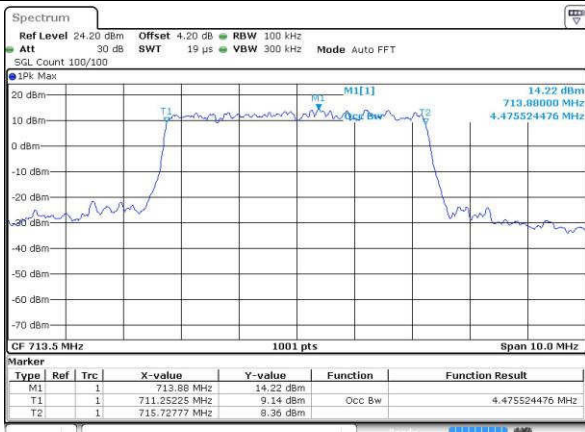

Lowest Channel / 5MHz / 16QAM

Date: 18.JUL.2016 15:23:19

Middle Channel / 5MHz / QPSK

Date: 18.JUL.2016 15:30:12

Middle Channel / 5MHz / 16QAM

Date: 18.JUL.2016 15:30:23

Highest Channel / 5MHz / QPSK

Date: 18.JUL.2016 15:32:44

Highest Channel / 5MHz / 16QAM

Date: 18.JUL.2016 15:32:55

LTE Band 17

Lowest Channel / 10MHz / QPSK

Date: 18.JUL.2016 15:39:45

Lowest Channel / 10MHz / 16QAM

Date: 18.JUL.2016 15:39:59

Middle Channel / 10MHz / QPSK