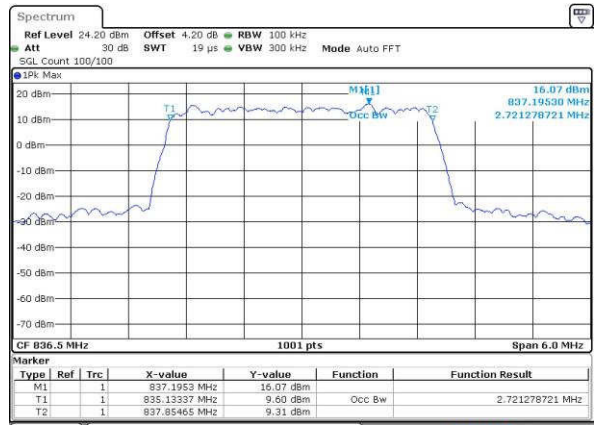

Middle Channel / 1.4MHz / QPSK

Date: 19 JUL 2016 21:34:41

Middle Channel / 1.4MHz / 16QAM

Date: 19 JUL 2016 21:34:52

Highest Channel / 1.4MHz / QPSK

Date: 19 JUL 2016 21:36:09

Highest Channel / 1.4MHz / 16QAM

Date: 19 JUL 2016 21:36:41

LTE Band 26

Lowest Channel / 3MHz / QPSK

Date: 19 JUL 2016 21:44:05

Lowest Channel / 3MHz / 16QAM

Date: 19 JUL 2016 21:44:38

Middle Channel / 3MHz / QPSK

Date: 19 JUL 2016 21:49:41

Middle Channel / 3MHz / 16QAM

Date: 19 JUL 2016 21:50:04

Highest Channel / 3MHz / QPSK

Date: 19 JUL 2016 21:51:37

Highest Channel / 3MHz / 16QAM

Date: 19 JUL 2016 21:52:04

LTE Band 26

Lowest Channel / 5MHz / QPSK