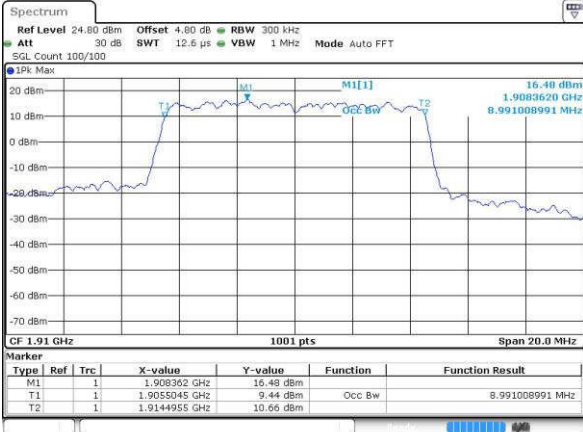

Date: 19 JUL 2016 07:08:00

Highest Channel / 5MHz / QPSK

Date: 19 JUL 2016 07:18:24

Highest Channel / 5MHz / 16QAM

Date: 19 JUL 2016 07:18:44

LTE Band 25

Highest Channel / 10MHz / QPSK

Date: 19 JUL 2016 07:22:47