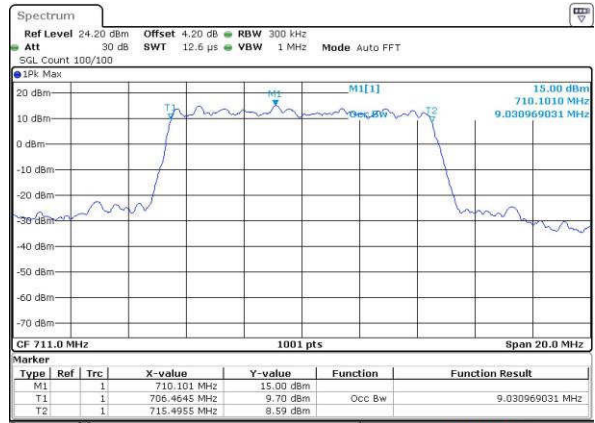

Highest Channel / 5MHz / 16QAM

Date: 18.JUL.2016 15:32:55

LTE Band 17

Lowest Channel / 10MHz / QPSK

Date: 18.JUL.2016 15:39:45

Lowest Channel / 10MHz / 16QAM

Date: 18.JUL.2016 15:39:59

Middle Channel / 10MHz / QPSK

Date: 18.JUL.2016 15:46:53

Middle Channel / 10MHz / 16QAM

Date: 18.JUL.2016 15:47:03

Highest Channel / 10MHz / QPSK

Date: 18.JUL.2016 15:49:25

Highest Channel / 10MHz / 16QAM

Date: 18.JUL.2016 15:49:35

LTE Band 25

Highest Channel / 1.4MHz / QPSK

Date: 19 JUL 2016 06:52:02

Highest Channel / 1.4MHz / 16QAM

Date: 19 JUL 2016 06:51:38

Highest Channel / 3MHz / QPSK

Date: 19 JUL 2016 07:07:38

Highest Channel / 3MHz / 16QAM