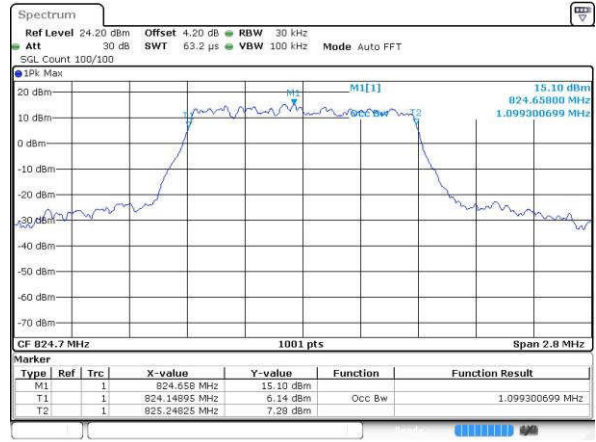

Date: 19 JUL 2016 07:34:23

Highest Channel / 20MHz / 16QAM

Date: 19 JUL 2016 07:35:29

LTE Band 26

Lowest Channel / 1.4MHz / QPSK

Date: 19 JUL 2016 21:07:19

Lowest Channel / 1.4MHz / 16QAM

Date: 19 JUL 2016 21:16:37