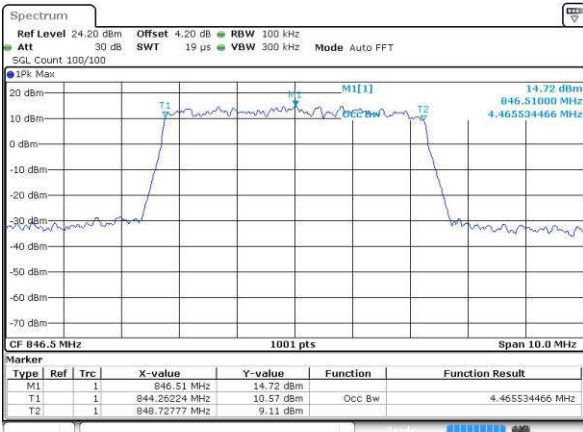

Middle Channel / 3MHz / 16QAM

Date: 19 JUL 2016 21:50:04

Highest Channel / 3MHz / QPSK

Date: 19 JUL 2016 21:51:37

Highest Channel / 3MHz / 16QAM

Date: 19 JUL 2016 21:52:04

LTE Band 26

Lowest Channel / 5MHz / QPSK

Date: 19 JUL 2016 22:02:48

Lowest Channel / 5MHz / 16QAM

Date: 19 JUL 2016 22:03:52

Middle Channel / 5MHz / QPSK

Date: 19 JUL 2016 22:09:00

Middle Channel / 5MHz / 16QAM

Date: 19 JUL 2016 22:08:39

Highest Channel / 5MHz / QPSK

Date: 19 JUL 2016 22:09:34

Highest Channel / 5MHz / 16QAM

Date: 19 JUL 2016 22:10:08

LTE Band 26

Lowest Channel / 10MHz / QPSK

Date: 19 JUL 2016 22:14:34

Lowest Channel / 10MHz / 16QAM

Date: 19 JUL 2016 22:14:55