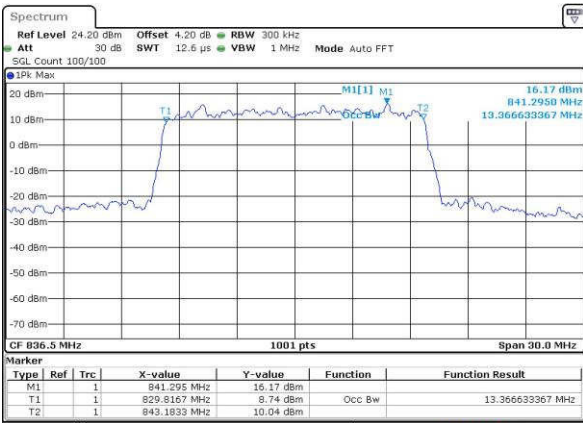

LTE Band 26

Lowest Channel / 15MHz / QPSK

Date: 19 JUL 2016 22:26:17

Lowest Channel / 15MHz / 16QAM

Date: 19 JUL 2016 22:27:24

Middle Channel / 15MHz / QPSK

Date: 19 JUL 2016 22:50:06

Middle Channel / 15MHz / 16QAM

Date: 19 JUL 2016 22:50:51

Highest Channel / 15MHz / QPSK

Date: 19 JUL 2016 22:54:02

Highest Channel / 15MHz / 16QAM

Date: 19 JUL 2016 22:54:22

LTE Band 26

CH26765 / QPSK

Date: 19 JUL 2016 23:18:47