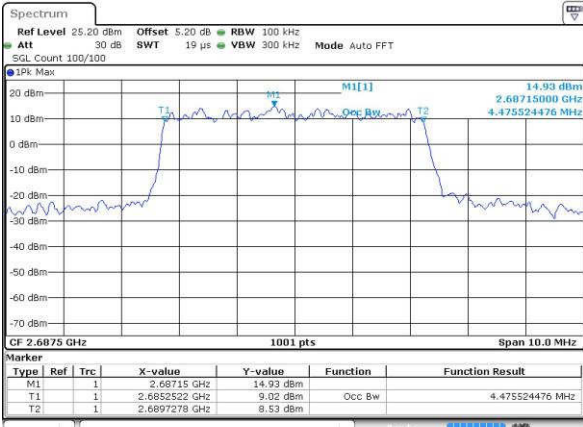

Highest Channel / 5MHz / QPSK

Date: 23 JUL 2016 16:01:22