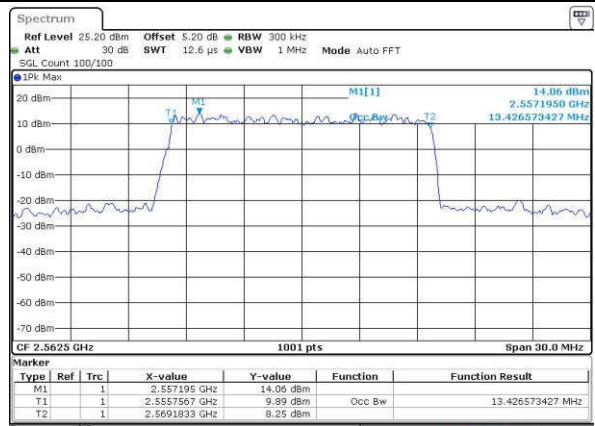

Highest Channel / 15MHz / QPSK

Date: 19 JUL 2016 01:48:34

Highest Channel / 15MHz / 16QAM

Date: 19 JUL 2016 01:48:13

LTE Band 7

Lowest Channel / 20MHz / QPSK

Date: 19 JUL 2016 02:03:54

Lowest Channel / 20MHz / 16QAM