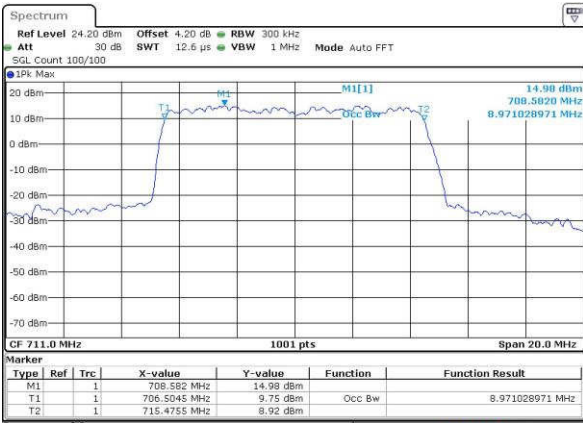

Highest Channel / 5MHz / 16QAM

Date: 18.JUL.2016 15:32:55

LTE Band 17

Lowest Channel / 10MHz / QPSK

Date: 18.JUL.2016 15:39:45

Lowest Channel / 10MHz / 16QAM

Date: 18.JUL.2016 15:39:59

Middle Channel / 10MHz / QPSK

Date: 18.JUL.2016 15:46:53

Middle Channel / 10MHz / 16QAM

Date: 18.JUL.2016 15:47:03

Highest Channel / 10MHz / QPSK

Date: 18.JUL.2016 15:49:25

Highest Channel / 10MHz / 16QAM

Date: 18.JUL.2016 15:49:35

LTE Band 25