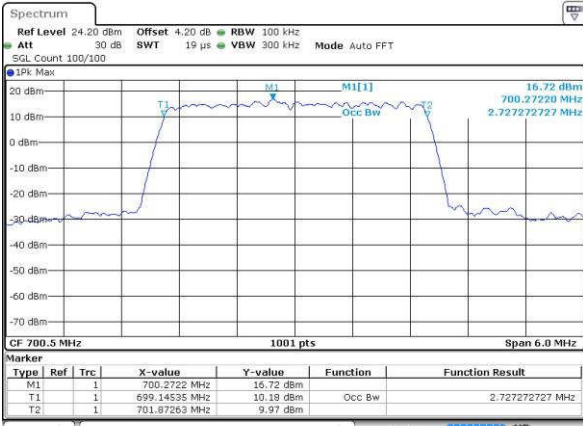

Middle Channel / 1.4MHz / 16QAM

Date: 19 JUL 2016 02:43:19

Highest Channel / 1.4MHz / QPSK

Date: 19 JUL 2016 02:43:41

Highest Channel / 1.4MHz / 16QAM

Date: 19 JUL 2016 02:43:51

LTE Band 12

Lowest Channel / 3MHz / QPSK