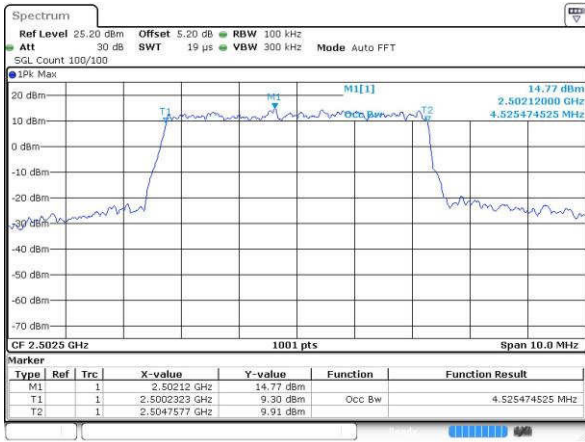

Date: 18.JUL.2016 18:39:09

Highest Channel / 10MHz / QPSK

Date: 18.JUL.2016 18:41:31

Highest Channel / 10MHz / 16QAM

Date: 18.JUL.2016 18:41:41

LTE Band 7

Lowest Channel / 5MHz / QPSK

Date: 19 JUL 2016 01:13:20