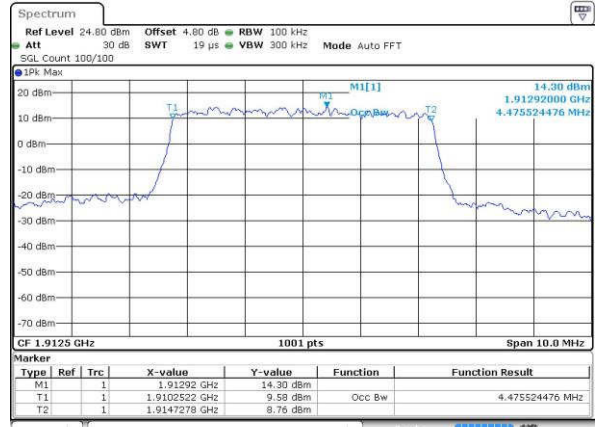

Date: 18.JUL.2016 15:46:53

Middle Channel / 10MHz / 16QAM

Date: 18.JUL.2016 15:47:03

Highest Channel / 10MHz / QPSK

Date: 18.JUL.2016 15:49:25

Highest Channel / 10MHz / 16QAM

Date: 18.JUL.2016 15:49:35

LTE Band 25

Highest Channel / 1.4MHz / QPSK

Date: 19 JUL 2016 06:52:02

Highest Channel / 1.4MHz / 16QAM

Date: 19 JUL 2016 06:51:38

Highest Channel / 3MHz / QPSK

Date: 19 JUL 2016 07:07:38

Highest Channel / 3MHz / 16QAM

Date: 19 JUL 2016 07:08:00

Highest Channel / 5MHz / QPSK

Date: 19 JUL 2016 07:18:24

Highest Channel / 5MHz / 16QAM

Date: 19 JUL 2016 07:18:44

LTE Band 25

Highest Channel / 10MHz / QPSK

Date: 19 JUL 2016 07:22:47