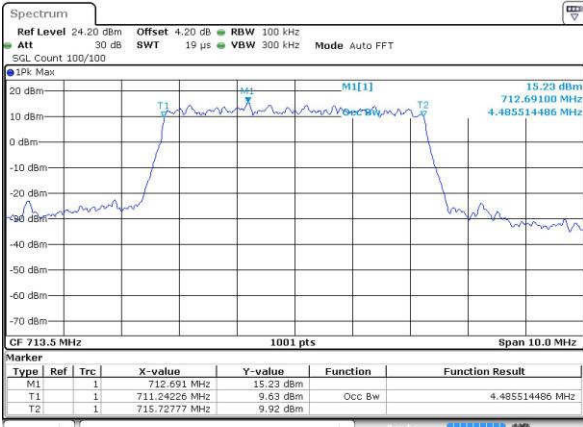

Middle Channel / 5MHz / QPSK

Date: 19 JUL 2016 03:48:54

Middle Channel / 5MHz / 16QAM

Date: 19 JUL 2016 03:48:44

Highest Channel / 5MHz / QPSK

Date: 19 JUL 2016 03:49:05

Highest Channel / 5MHz / 16QAM

Date: 19 JUL 2016 03:49:15