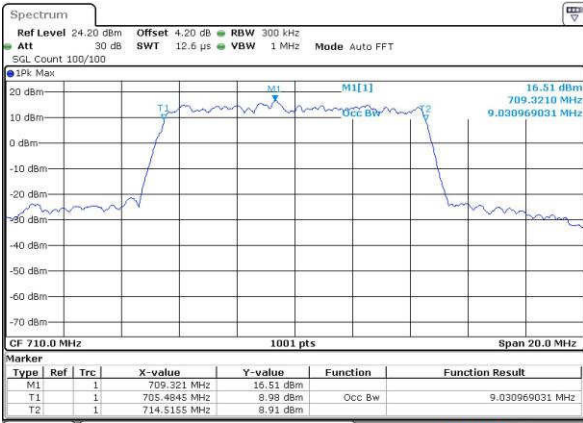

Lowest Channel / 5MHz / 16QAM

Date: 18.JUL.2016 15:23:19

Middle Channel / 5MHz / QPSK

Date: 18.JUL.2016 15:30:12

Middle Channel / 5MHz / 16QAM

Date: 18.JUL.2016 15:30:23

Highest Channel / 5MHz / QPSK

Date: 18.JUL.2016 15:32:44

Highest Channel / 5MHz / 16QAM

Date: 18.JUL.2016 15:32:55

LTE Band 17

Lowest Channel / 10MHz / QPSK

Date: 18.JUL.2016 15:39:45

Lowest Channel / 10MHz / 16QAM

Date: 18.JUL.2016 15:39:59

Middle Channel / 10MHz / QPSK

Date: 18.JUL.2016 15:46:53

Middle Channel / 10MHz / 16QAM

Date: 18.JUL.2016 15:47:03

Highest Channel / 10MHz / QPSK

Date: 18.JUL.2016 15:49:25

Highest Channel / 10MHz / 16QAM

Date: 18.JUL.2016 15:49:35

LTE Band 25