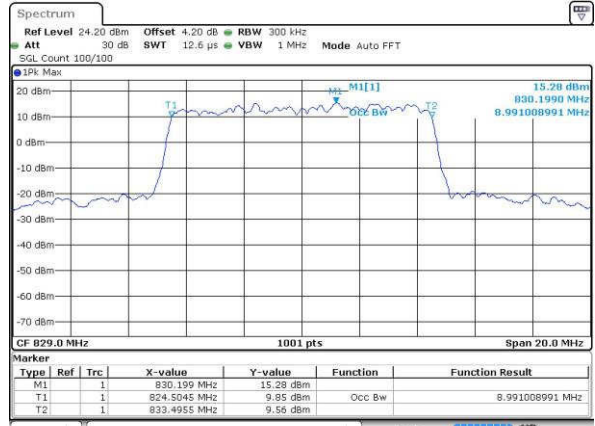

Date: 19 JUL 2016 22:09:34

Highest Channel / 5MHz / 16QAM

Date: 19 JUL 2016 22:10:08

LTE Band 26

Lowest Channel / 10MHz / QPSK

Date: 19 JUL 2016 22:14:34

Lowest Channel / 10MHz / 16QAM

Date: 19 JUL 2016 22:14:55