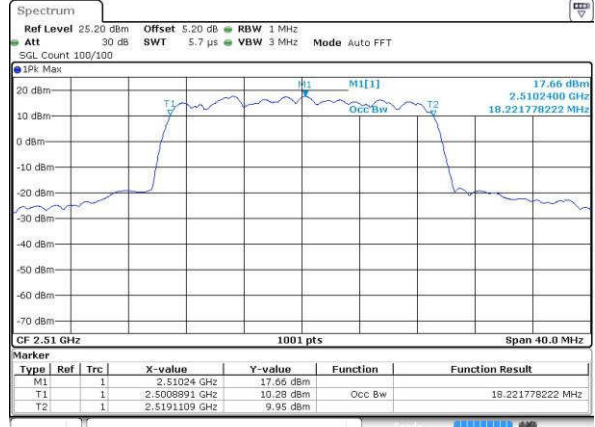

Highest Channel / 15MHz / QPSK

Date: 19 JUL 2016 01:48:34

Highest Channel / 15MHz / 16QAM

Date: 19 JUL 2016 01:48:13

LTE Band 7

Lowest Channel / 20MHz / QPSK

Date: 19 JUL 2016 02:03:54

Lowest Channel / 20MHz / 16QAM