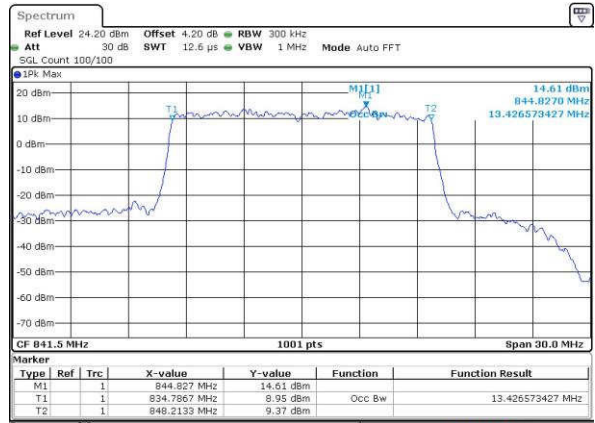

LTE Band 26

Lowest Channel / 15MHz / QPSK

Date: 19 JUL 2016 22:26:17

Lowest Channel / 15MHz / 16QAM

Date: 19 JUL 2016 22:27:24

Middle Channel / 15MHz / QPSK

Date: 19 JUL 2016 22:50:06

Middle Channel / 15MHz / 16QAM

Date: 19 JUL 2016 22:50:51

Highest Channel / 15MHz / QPSK

Date: 19 JUL 2016 22:54:02

Highest Channel / 15MHz / 16QAM

Date: 19 JUL 2016 22:54:22

LTE Band 26

CH26765 / QPSK

Date: 19 JUL 2016 23:18:47