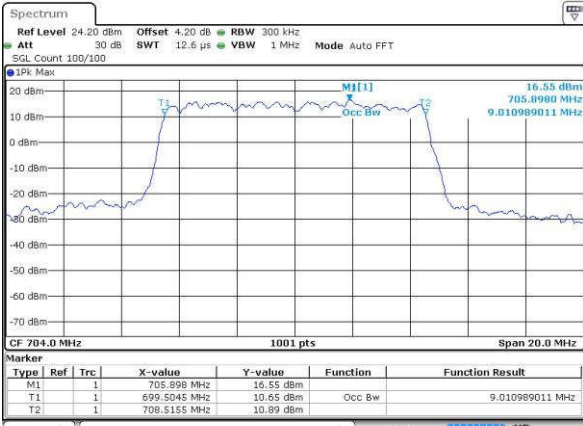

LTE Band 12

Lowest Channel / 10MHz / QPSK

Date: 19 JUL 2016 04:21:05