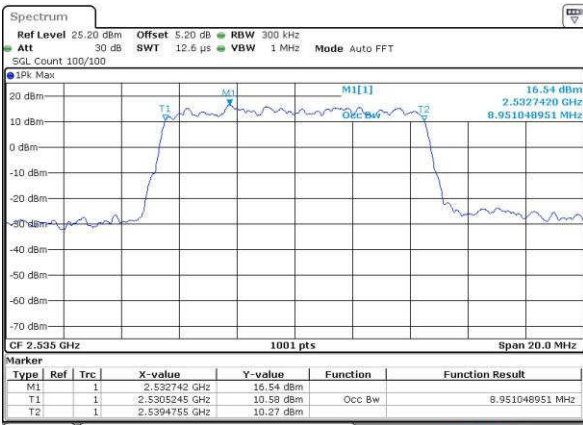

Highest Channel / 5MHz / 16QAM

Date: 19 JUL 2016 01:15:05

LTE Band 7

Lowest Channel / 10MHz / QPSK

Date: 19 JUL 2016 01:30:04

Lowest Channel / 10MHz / 16QAM

Date: 19 JUL 2016 01:30:25

Middle Channel / 10MHz / QPSK

Date: 19 JUL 2016 01:31:08

Middle Channel / 10MHz / 16QAM

Date: 19 JUL 2016 01:30:46

Highest Channel / 10MHz / QPSK

Date: 19 JUL 2016 01:31:29

Highest Channel / 10MHz / 16QAM

Date: 19 JUL 2016 01:31:50

LTE Band 7