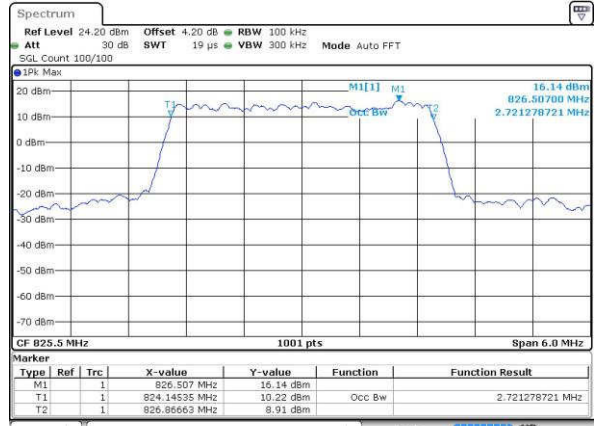

Date: 19 JUL 2016 21:36:41

LTE Band 26

Lowest Channel / 3MHz / QPSK

Date: 19 JUL 2016 21:44:05

Lowest Channel / 3MHz / 16QAM

Date: 19 JUL 2016 21:44:38

Middle Channel / 3MHz / QPSK

Date: 19 JUL 2016 21:49:41

Middle Channel / 3MHz / 16QAM

Date: 19 JUL 2016 21:50:04

Highest Channel / 3MHz / QPSK

Date: 19 JUL 2016 21:51:37

Highest Channel / 3MHz / 16QAM

Date: 19 JUL 2016 21:52:04

LTE Band 26

Lowest Channel / 5MHz / QPSK