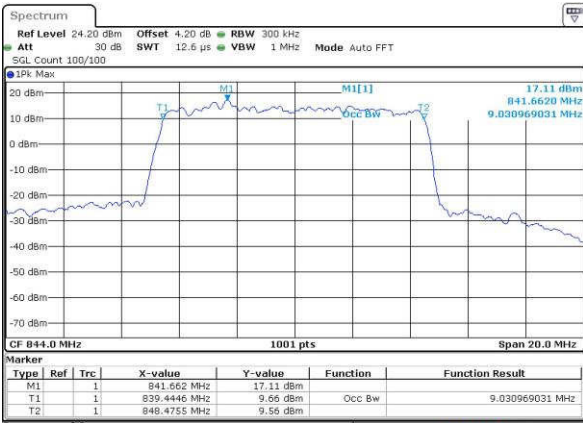

LTE Band 5

Lowest Channel / 10MHz / QPSK

Date: 18.JUL.2016 18:23:54

Lowest Channel / 10MHz / 16QAM

Date: 18.JUL.2016 18:24:05

Middle Channel / 10MHz / QPSK

Date: 18.JUL.2016 18:38:59

Middle Channel / 10MHz / 16QAM

Date: 18.JUL.2016 18:39:09

Highest Channel / 10MHz / QPSK

Date: 18.JUL.2016 18:41:31

Highest Channel / 10MHz / 16QAM

Date: 18.JUL.2016 18:41:41

LTE Band 7

Lowest Channel / 5MHz / QPSK

Date: 19 JUL 2016 01:13:20