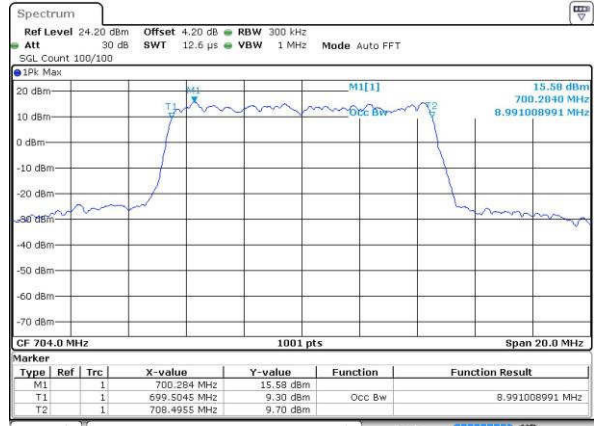

Lowest Channel / 10MHz / 16QAM

Date: 19 JUL 2016 04:21:15