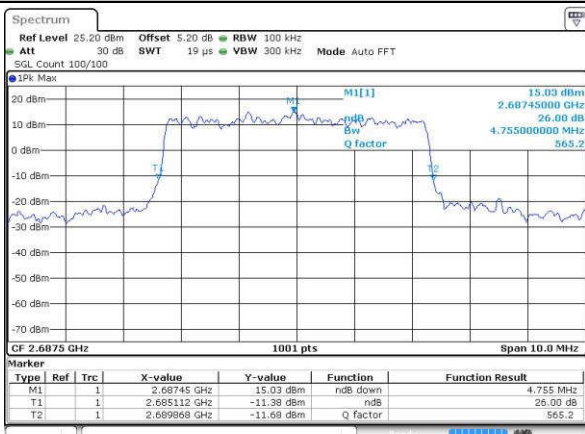

LTE Band 41

Lowest Channel / 5MHz / QPSK

Date: 23 JUL 2016 16:00:14

Lowest Channel / 5MHz / 16QAM

Date: 23 JUL 2016 16:00:25

Middle Channel / 5MHz / QPSK

Date: 23 JUL 2016 16:00:59

Middle Channel / 5MHz / 16QAM

Date: 23 JUL 2016 16:01:10

Highest Channel / 5MHz / QPSK

Date: 23 JUL 2016 16:01:44

Highest Channel / 5MHz / 16QAM

Date: 23 JUL 2016 16:01:55

LTE Band 41

Lowest Channel / 10MHz / QPSK

Date: 23 JUL 2016 16:02:29