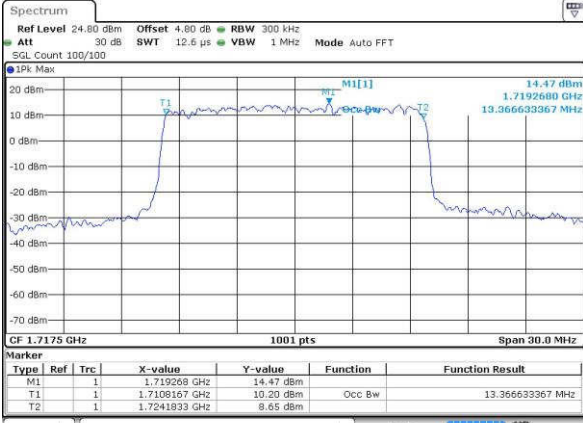

Highest Channel / 10MHz / 16QAM

Date: 19 JUL 2016 01:06:45

LTE Band 4

Lowest Channel / 15MHz / QPSK

Date: 19 JUL 2016 00:24:12

Lowest Channel / 15MHz / 16QAM

Date: 19 JUL 2016 00:24:23

Middle Channel / 15MHz / QPSK

Date: 19 JUL 2016 00:31:18

Middle Channel / 15MHz / 16QAM

Date: 19 JUL 2016 00:31:28

Highest Channel / 15MHz / QPSK

Date: 19 JUL 2016 00:33:51

Highest Channel / 15MHz / 16QAM

Date: 19 JUL 2016 00:34:01

LTE Band 4