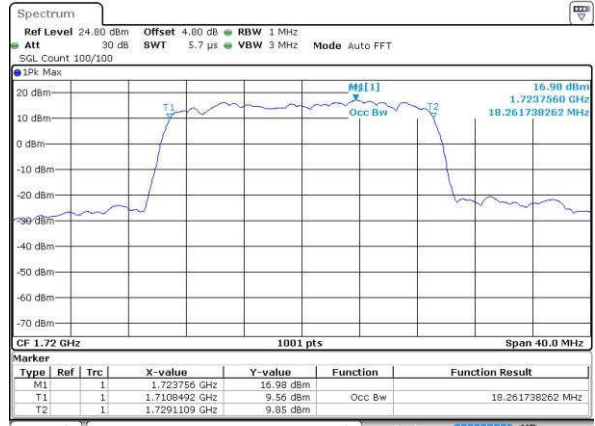

Lowest Channel / 20MHz / 16QAM

Date: 19 JUL 2016 00:41:07