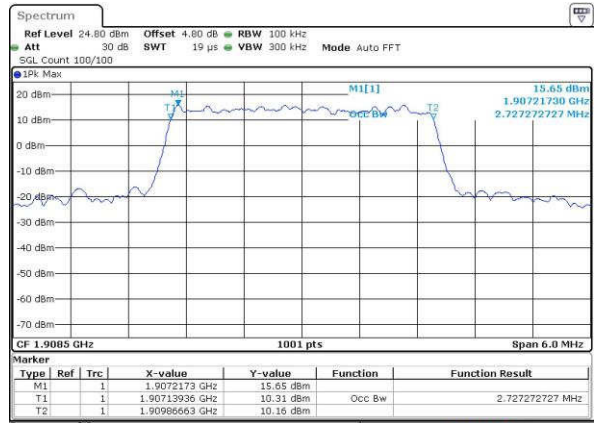

Date: 18.JUL.2016 21:13:46

Highest Channel / 1.4MHz / QPSK

Date: 18.JUL.2016 21:16:09

Highest Channel / 1.4MHz / 16QAM

Date: 18.JUL.2016 21:16:19

LTE Band 2

Lowest Channel / 3MHz / QPSK

Date: 18.JUL.2016 21:23:14

Lowest Channel / 3MHz / 16QAM

Date: 18.JUL.2016 21:23:25

Middle Channel / 3MHz / QPSK

Date: 18.JUL.2016 21:30:19

Middle Channel / 3MHz / 16QAM

Date: 18.JUL.2016 21:30:30

Highest Channel / 3MHz / QPSK

Date: 18.JUL.2016 21:32:53

Highest Channel / 3MHz / 16QAM

Date: 18.JUL.2016 21:33:03

LTE Band 2

Lowest Channel / 5MHz / QPSK

Date: 18.JUL.2016 21:39:58

Lowest Channel / 5MHz / 16QAM

Date: 18.JUL.2016 21:40:09

Middle Channel / 5MHz / QPSK