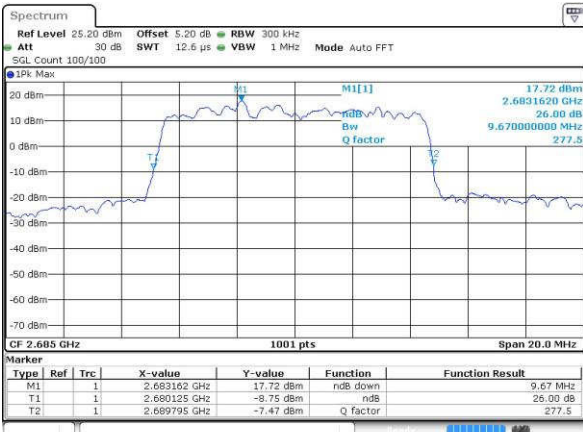

Lowest Channel / 10MHz / 16QAM

Date: 23 JUL 2016 16:02:41

Middle Channel / 10MHz / QPSK

Date: 23 JUL 2016 16:03:14

Middle Channel / 10MHz / 16QAM

Date: 23 JUL 2016 16:03:26

Highest Channel / 10MHz / QPSK

Date: 23 JUL 2016 16:04:00