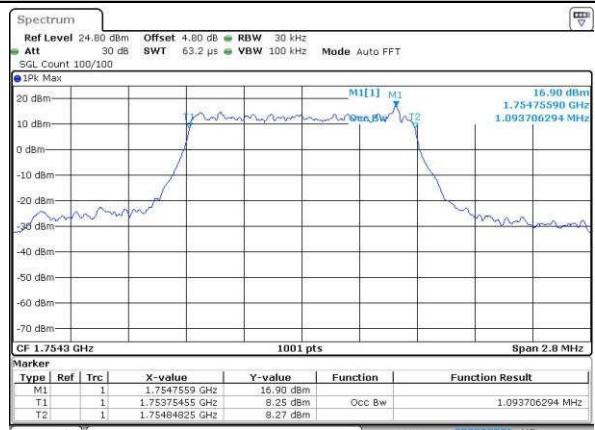

Middle Channel / 20MHz / 16QAM

Date: 18.JUL.2016 22:53:21

Highest Channel / 20MHz / QPSK

Date: 18.JUL.2016 22:55:44

Highest Channel / 20MHz / 16QAM

Date: 18.JUL.2016 22:55:55

LTE Band 4

Lowest Channel / 1.4MHz / QPSK

Date: 18.JUL.2016 23:17:16

Lowest Channel / 1.4MHz / 16QAM

Date: 18.JUL.2016 23:17:27

Middle Channel / 1.4MHz / QPSK

Date: 18.JUL.2016 23:24:22

Middle Channel / 1.4MHz / 16QAM

Date: 18.JUL.2016 23:24:32

Highest Channel / 1.4MHz / QPSK

Date: 18.JUL.2016 23:26:55

Highest Channel / 1.4MHz / 16QAM

Date: 18.JUL.2016 23:27:05

LTE Band 4

Lowest Channel / 3MHz / QPSK

Date: 18 JUL 2016 23:34:00

Lowest Channel / 3MHz / 16QAM

Date: 18 JUL 2016 23:34:11