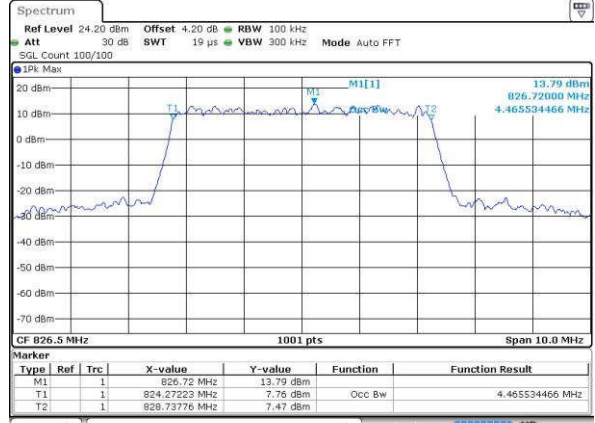

Lowest Channel / 5MHz / 16QAM

Date: 18.JUL.2016 17:51:25