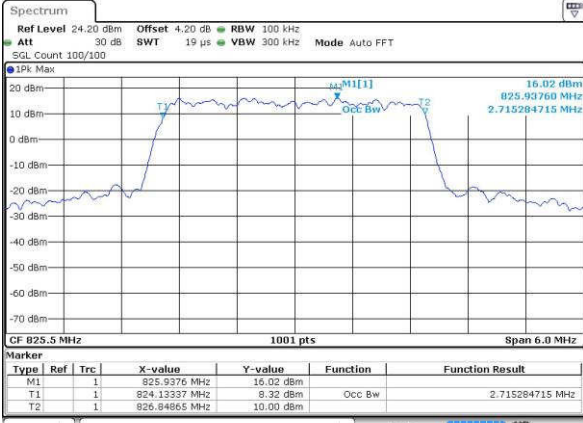

Highest Channel / 20MHz / QPSK

Date: 19 JUL 2016 00:50:35

Highest Channel / 20MHz / 16QAM

Date: 19 JUL 2016 00:50:46

LTE Band 5

Lowest Channel / 1.4MHz / QPSK

Date: 18.JUL.2016 16:45:53

Lowest Channel / 1.4MHz / 16QAM

Date: 18.JUL.2016 16:46:04

Middle Channel / 1.4MHz / QPSK

Date: 18.JUL.2016 17:00:57

Middle Channel / 1.4MHz / 16QAM

Date: 18.JUL.2016 17:01:06

Highest Channel / 1.4MHz / QPSK

Date: 18.JUL.2016 17:03:30

Highest Channel / 1.4MHz / 16QAM

Date: 18.JUL.2016 17:03:40

LTE Band 5

Lowest Channel / 3MHz / QPSK

Date: 16.JUL.2016 17:18:34

Lowest Channel / 3MHz / 16QAM

Date: 16.JUL.2016 17:18:44

Middle Channel / 3MHz / QPSK

Date: 16.JUL.2016 17:33:38