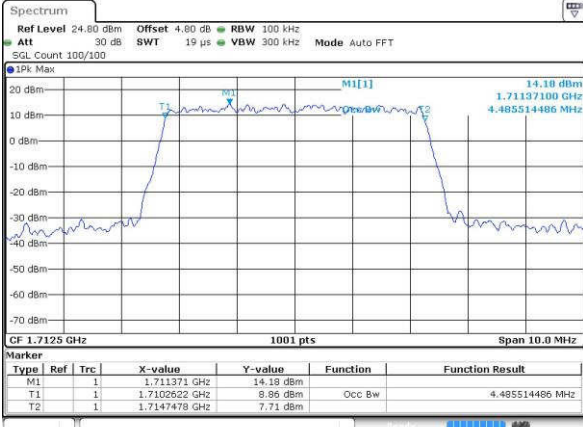

LTE Band 4

Lowest Channel / 5MHz / QPSK

Date: 18 JUL 2016 23:50:45