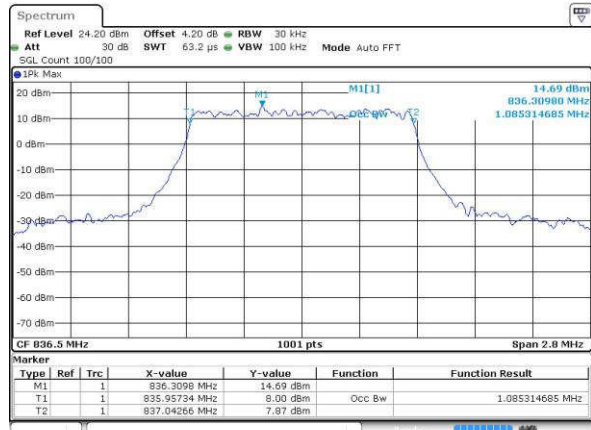

Middle Channel / 1.4MHz / 16QAM

Date: 18.JUL.2016 17:01:06