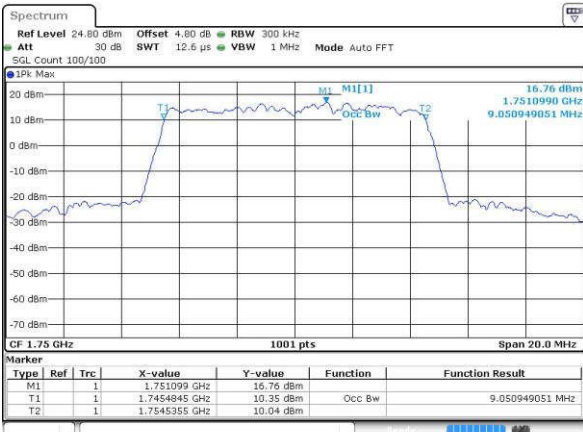

Date: 18 JUL 2016 23:58:00

Highest Channel / 5MHz / QPSK

Date: 19 JUL 2016 00:00:23

Highest Channel / 5MHz / 16QAM

Date: 19 JUL 2016 00:00:34

LTE Band 4

Lowest Channel / 10MHz / QPSK

Date: 19 JUL 2016 00:07:28

Lowest Channel / 10MHz / 16QAM

Date: 19 JUL 2016 00:07:39

Middle Channel / 10MHz / QPSK

Date: 19 JUL 2016 00:14:34

Middle Channel / 10MHz / 16QAM

Date: 19 JUL 2016 00:14:44

Highest Channel / 10MHz / QPSK

Date: 19 JUL 2016 00:17:07

Highest Channel / 10MHz / 16QAM

Date: 19 JUL 2016 01:06:45

LTE Band 4

Lowest Channel / 15MHz / QPSK

Date: 19 JUL 2016 00:24:12

Lowest Channel / 15MHz / 16QAM

Date: 19 JUL 2016 00:24:23

Middle Channel / 15MHz / QPSK