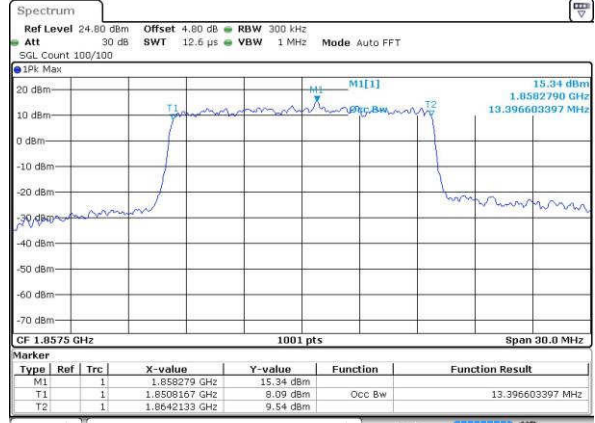

Highest Channel / 10MHz / QPSK

Date: 18.JUL.2016 22:06:21

Highest Channel / 10MHz / 16QAM

Date: 18.JUL.2016 22:06:31

LTE Band 2

Lowest Channel / 15MHz / QPSK

Date: 16 JUL 2016 22:13:26

Lowest Channel / 15MHz / 16QAM