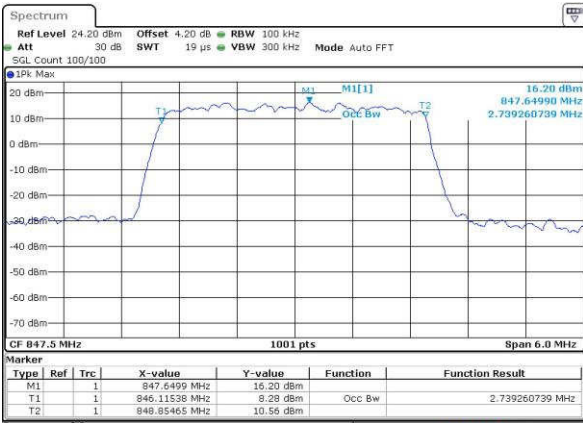

Date: 18.JUL.2016 17:03:40

LTE Band 5

Lowest Channel / 3MHz / QPSK

Date: 16.JUL.2016 17:18:34

Lowest Channel / 3MHz / 16QAM

Date: 16.JUL.2016 17:18:44

Middle Channel / 3MHz / QPSK

Date: 16.JUL.2016 17:33:38

Middle Channel / 3MHz / 16QAM

Date: 16.JUL.2016 17:33:49

Highest Channel / 3MHz / QPSK

Date: 16.JUL.2016 17:36:10

Highest Channel / 3MHz / 16QAM

Date: 16.JUL.2016 17:36:21

LTE Band 5

Lowest Channel / 5MHz / QPSK