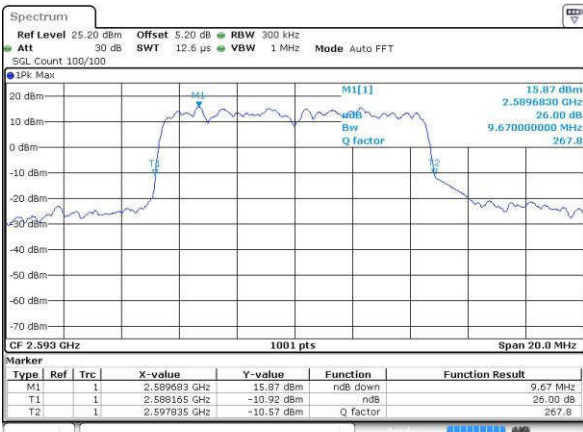

Middle Channel / 10MHz / QPSK

Date: 23 JUL 2016 16:03:14