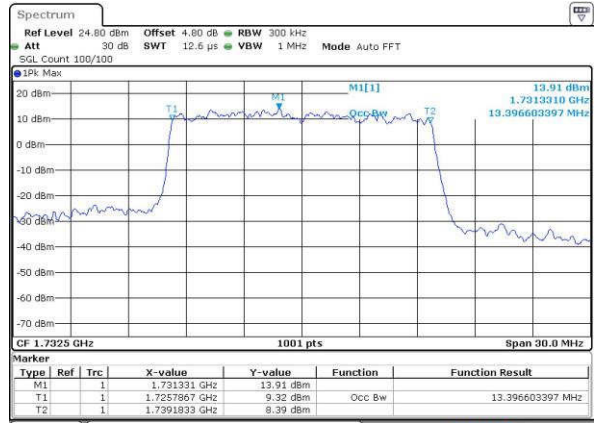

Lowest Channel / 10MHz / 16QAM

Date: 19 JUL 2016 00:07:39

Middle Channel / 10MHz / QPSK

Date: 19 JUL 2016 00:14:34

Middle Channel / 10MHz / 16QAM

Date: 19 JUL 2016 00:14:44

Highest Channel / 10MHz / QPSK

Date: 19 JUL 2016 00:17:07

Highest Channel / 10MHz / 16QAM

Date: 19 JUL 2016 01:06:45

LTE Band 4

Lowest Channel / 15MHz / QPSK

Date: 19 JUL 2016 00:24:12

Lowest Channel / 15MHz / 16QAM

Date: 19 JUL 2016 00:24:23

Middle Channel / 15MHz / QPSK

Date: 19 JUL 2016 00:31:18

Middle Channel / 15MHz / 16QAM

Date: 19 JUL 2016 00:31:28

Highest Channel / 15MHz / QPSK

Date: 19 JUL 2016 00:33:51

Highest Channel / 15MHz / 16QAM

Date: 19 JUL 2016 00:34:01

LTE Band 4