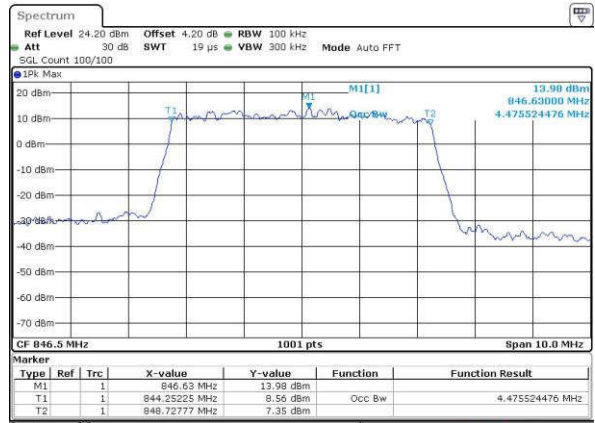

Middle Channel / 3MHz / 16QAM

Date: 16.JUL.2016 17:33:49

Highest Channel / 3MHz / QPSK

Date: 16.JUL.2016 17:36:10

Highest Channel / 3MHz / 16QAM

Date: 16.JUL.2016 17:36:21

LTE Band 5

Lowest Channel / 5MHz / QPSK

Date: 18.JUL.2016 17:51:14

Lowest Channel / 5MHz / 16QAM

Date: 18.JUL.2016 17:51:25

Middle Channel / 5MHz / QPSK

Date: 18.JUL.2016 18:06:18

Middle Channel / 5MHz / 16QAM

Date: 18.JUL.2016 18:06:29

Highest Channel / 5MHz / QPSK

Date: 18.JUL.2016 18:08:50

Highest Channel / 5MHz / 16QAM

Date: 18.JUL.2016 18:09:01