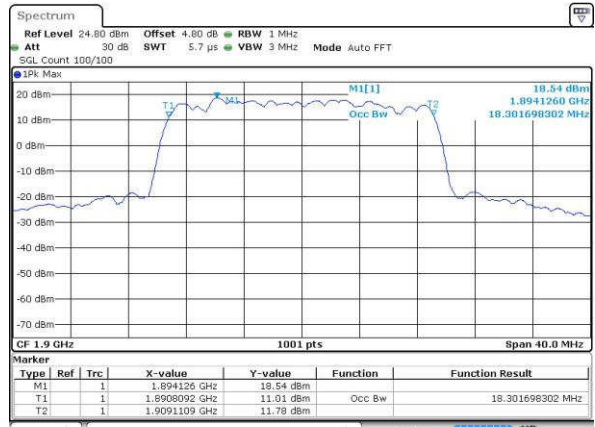

Date: 16 JUL 2016 22:23:16

LTE Band 2

Lowest Channel / 20MHz / QPSK

Date: 18.JUL.2016 22:46:05

Lowest Channel / 20MHz / 16QAM

Date: 18.JUL.2016 22:46:16

Middle Channel / 20MHz / QPSK

Date: 18.JUL.2016 22:53:11

Middle Channel / 20MHz / 16QAM

Date: 18.JUL.2016 22:53:21

Highest Channel / 20MHz / QPSK

Date: 18.JUL.2016 22:55:44

Highest Channel / 20MHz / 16QAM

Date: 18.JUL.2016 22:55:55

LTE Band 4

Lowest Channel / 1.4MHz / QPSK

Date: 18.JUL.2016 23:17:16

Lowest Channel / 1.4MHz / 16QAM

Date: 18.JUL.2016 23:17:27

Middle Channel / 1.4MHz / QPSK

Date: 18.JUL.2016 23:24:22

Middle Channel / 1.4MHz / 16QAM

Date: 18.JUL.2016 23:24:32

Highest Channel / 1.4MHz / QPSK

Date: 18.JUL.2016 23:26:55

Highest Channel / 1.4MHz / 16QAM

Date: 18.JUL.2016 23:27:05

LTE Band 4

Lowest Channel / 3MHz / QPSK

Date: 18 JUL 2016 23:34:00

Lowest Channel / 3MHz / 16QAM

Date: 18 JUL 2016 23:34:11