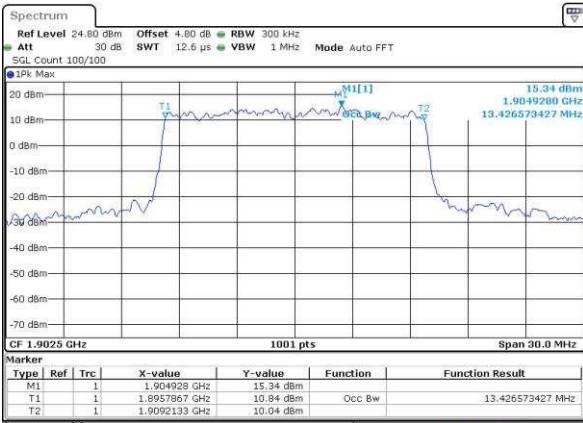

Highest Channel / 10MHz / QPSK

Date: 18.JUL.2016 22:06:21

Highest Channel / 10MHz / 16QAM

Date: 18.JUL.2016 22:06:31

LTE Band 2

Lowest Channel / 15MHz / QPSK

Date: 16 JUL 2016 22:13:26

Lowest Channel / 15MHz / 16QAM

Date: 16 JUL 2016 22:13:37

Middle Channel / 15MHz / QPSK

Date: 16 JUL 2016 22:20:32

Middle Channel / 15MHz / 16QAM

Date: 16 JUL 2016 22:20:43

Highest Channel / 15MHz / QPSK

Date: 16 JUL 2016 22:23:05

Highest Channel / 15MHz / 16QAM

Date: 16 JUL 2016 22:23:16

LTE Band 2

Lowest Channel / 20MHz / QPSK

Date: 18.JUL.2016 22:46:05

Lowest Channel / 20MHz / 16QAM

Date: 18.JUL.2016 22:46:16

Middle Channel / 20MHz / QPSK

Date: 18.JUL.2016 22:53:11