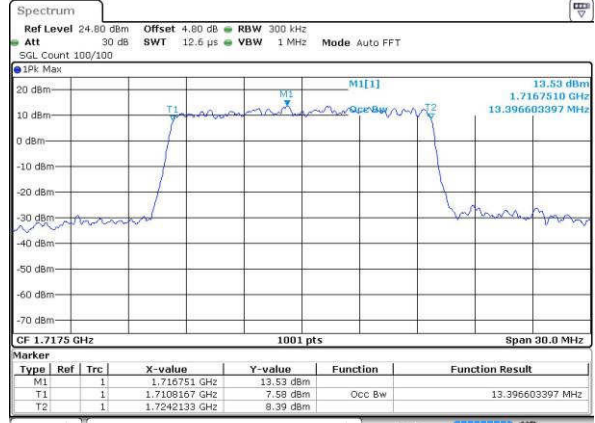

Highest Channel / 10MHz / 16QAM

Date: 19 JUL 2016 01:06:45

LTE Band 4

Lowest Channel / 15MHz / QPSK

Date: 19 JUL 2016 00:24:12

Lowest Channel / 15MHz / 16QAM

Date: 19 JUL 2016 00:24:23

Middle Channel / 15MHz / QPSK

Date: 19 JUL 2016 00:31:18

Middle Channel / 15MHz / 16QAM

Date: 19 JUL 2016 00:31:28

Highest Channel / 15MHz / QPSK

Date: 19 JUL 2016 00:33:51

Highest Channel / 15MHz / 16QAM

Date: 19 JUL 2016 00:34:01

LTE Band 4