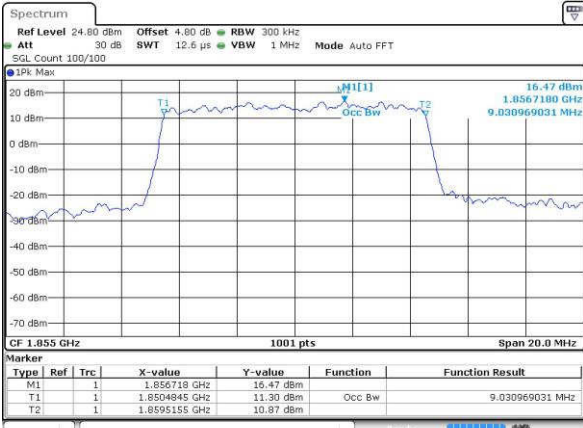

LTE Band 2

Lowest Channel / 10MHz / QPSK

Date: 18.JUL.2016 21:56:43