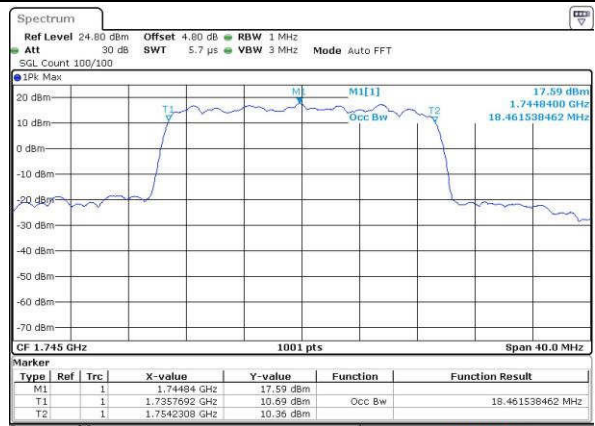

Date: 19 JUL 2016 00:31:18

Middle Channel / 15MHz / 16QAM

Date: 19 JUL 2016 00:31:28

Highest Channel / 15MHz / QPSK

Date: 19 JUL 2016 00:33:51

Highest Channel / 15MHz / 16QAM

Date: 19 JUL 2016 00:34:01

LTE Band 4

Lowest Channel / 20MHz / QPSK

Date: 19 JUL 2016 00:40:56

Lowest Channel / 20MHz / 16QAM

Date: 19 JUL 2016 00:41:07

Middle Channel / 20MHz / QPSK

Date: 19 JUL 2016 00:48:02

Middle Channel / 20MHz / 16QAM

Date: 19 JUL 2016 00:48:12

Highest Channel / 20MHz / QPSK

Date: 19 JUL 2016 00:50:35

Highest Channel / 20MHz / 16QAM

Date: 19 JUL 2016 00:50:46

LTE Band 5

Lowest Channel / 1.4MHz / QPSK

Date: 18.JUL.2016 16:45:53

Lowest Channel / 1.4MHz / 16QAM