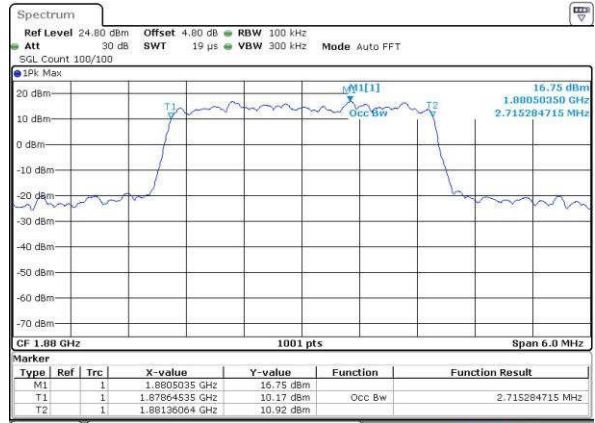

Date: 18.JUL.2016 21:13:46

Highest Channel / 1.4MHz / QPSK

Date: 18.JUL.2016 21:16:09

Highest Channel / 1.4MHz / 16QAM

Date: 18.JUL.2016 21:16:19

LTE Band 2

Lowest Channel / 3MHz / QPSK

Date: 18.JUL.2016 21:23:14

Lowest Channel / 3MHz / 16QAM

Date: 18.JUL.2016 21:23:25

Middle Channel / 3MHz / QPSK

Date: 18.JUL.2016 21:30:19

Middle Channel / 3MHz / 16QAM

Date: 18.JUL.2016 21:30:30

Highest Channel / 3MHz / QPSK

Date: 18.JUL.2016 21:32:53

Highest Channel / 3MHz / 16QAM

Date: 18.JUL.2016 21:33:03

LTE Band 2

Lowest Channel / 5MHz / QPSK

Date: 18.JUL.2016 21:39:58

Lowest Channel / 5MHz / 16QAM

Date: 18.JUL.2016 21:40:09

Middle Channel / 5MHz / QPSK