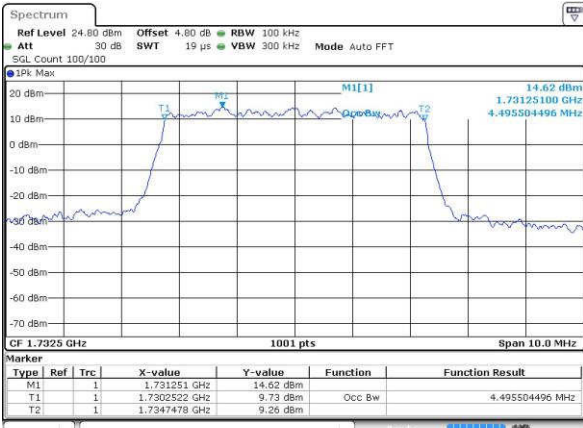

LTE Band 4

Lowest Channel / 5MHz / QPSK

Date: 18 JUL 2016 23:50:45

Lowest Channel / 5MHz / 16QAM

Date: 18 JUL 2016 23:50:55

Middle Channel / 5MHz / QPSK

Date: 18 JUL 2016 23:57:50

Middle Channel / 5MHz / 16QAM

Date: 18 JUL 2016 23:58:00

Highest Channel / 5MHz / QPSK

Date: 19 JUL 2016 00:00:23

Highest Channel / 5MHz / 16QAM

Date: 19 JUL 2016 00:00:34

LTE Band 4

Lowest Channel / 10MHz / QPSK

Date: 19 JUL 2016 00:07:28