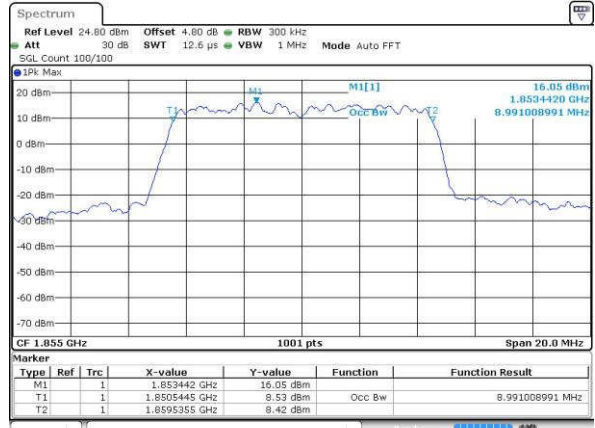

Lowest Channel / 10MHz / 16QAM

Date: 18.JUL.2016 21:56:53