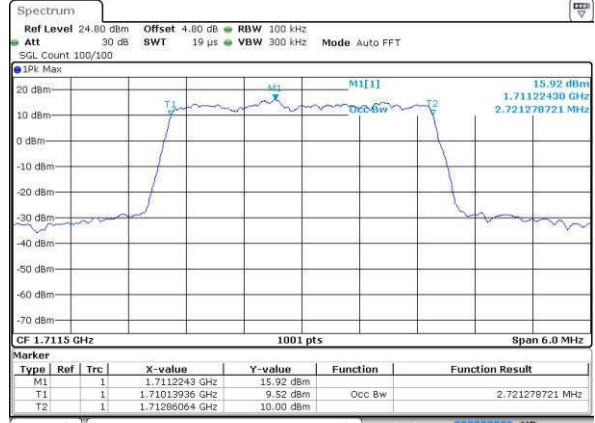

Date: 18.JUL.2016 23:17:16

Lowest Channel / 1.4MHz / 16QAM

Date: 18.JUL.2016 23:17:27

Middle Channel / 1.4MHz / QPSK

Date: 18.JUL.2016 23:24:22

Middle Channel / 1.4MHz / 16QAM

Date: 18.JUL.2016 23:24:32

Highest Channel / 1.4MHz / QPSK

Date: 18.JUL.2016 23:26:55

Highest Channel / 1.4MHz / 16QAM

Date: 18.JUL.2016 23:27:05

LTE Band 4

Lowest Channel / 3MHz / QPSK

Date: 18 JUL 2016 23:34:00

Lowest Channel / 3MHz / 16QAM

Date: 18 JUL 2016 23:34:11