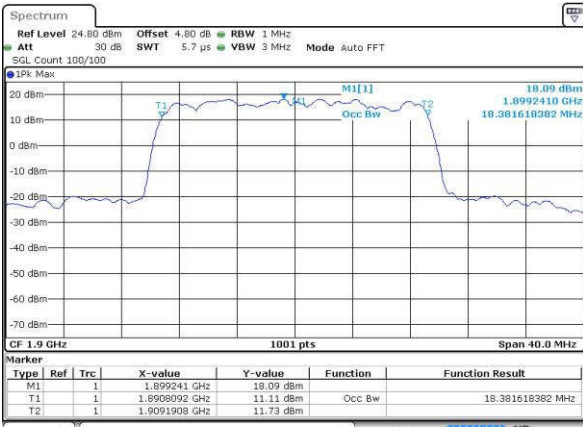

Date: 16 JUL 2016 22:23:16

LTE Band 2

Lowest Channel / 20MHz / QPSK

Date: 18.JUL.2016 22:46:05

Lowest Channel / 20MHz / 16QAM

Date: 18.JUL.2016 22:46:16

Middle Channel / 20MHz / QPSK

Date: 18.JUL.2016 22:53:11

Middle Channel / 20MHz / 16QAM

Date: 18.JUL.2016 22:53:21

Highest Channel / 20MHz / QPSK

Date: 18.JUL.2016 22:55:44

Highest Channel / 20MHz / 16QAM

Date: 18.JUL.2016 22:55:55

LTE Band 4

Lowest Channel / 1.4MHz / QPSK