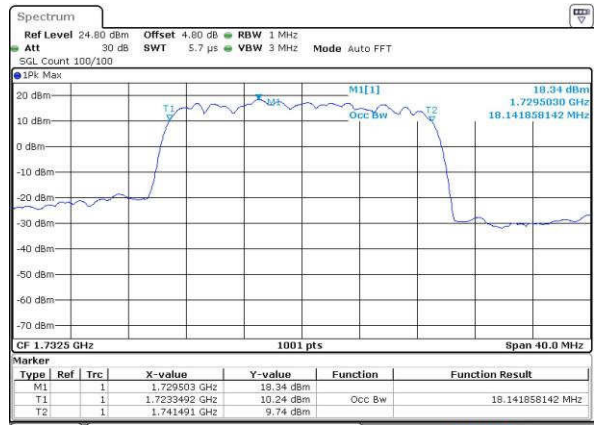

Date: 19 JUL 2016 00:31:18

Middle Channel / 15MHz / 16QAM

Date: 19 JUL 2016 00:31:28

Highest Channel / 15MHz / QPSK

Date: 19 JUL 2016 00:33:51

Highest Channel / 15MHz / 16QAM

Date: 19 JUL 2016 00:34:01

LTE Band 4

Lowest Channel / 20MHz / QPSK

Date: 19 JUL 2016 00:40:56

Lowest Channel / 20MHz / 16QAM

Date: 19 JUL 2016 00:41:07

Middle Channel / 20MHz / QPSK

Date: 19 JUL 2016 00:48:02

Middle Channel / 20MHz / 16QAM

Date: 19 JUL 2016 00:48:12

Highest Channel / 20MHz / QPSK

Date: 19 JUL 2016 00:50:35

Highest Channel / 20MHz / 16QAM

Date: 19 JUL 2016 00:50:46

LTE Band 5

Lowest Channel / 1.4MHz / QPSK

Date: 18.JUL.2016 16:45:53

Lowest Channel / 1.4MHz / 16QAM