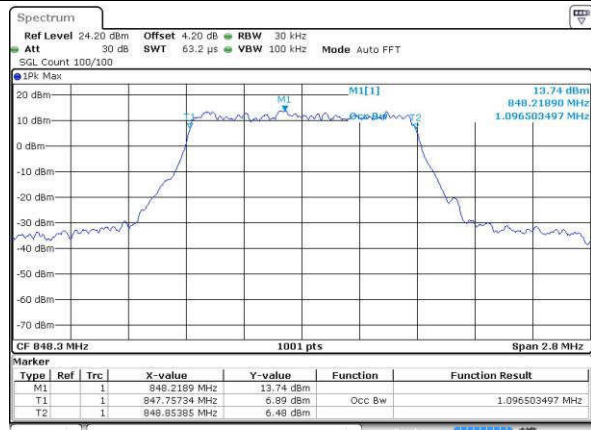

Highest Channel / 20MHz / QPSK

Date: 19 JUL 2016 00:50:35

Highest Channel / 20MHz / 16QAM

Date: 19 JUL 2016 00:50:46

LTE Band 5

Lowest Channel / 1.4MHz / QPSK

Date: 18.JUL.2016 16:45:53

Lowest Channel / 1.4MHz / 16QAM

Date: 18.JUL.2016 16:46:04

Middle Channel / 1.4MHz / QPSK

Date: 18.JUL.2016 17:00:57

Middle Channel / 1.4MHz / 16QAM

Date: 18.JUL.2016 17:01:06

Highest Channel / 1.4MHz / QPSK

Date: 18.JUL.2016 17:03:30

Highest Channel / 1.4MHz / 16QAM

Date: 18.JUL.2016 17:03:40

LTE Band 5

Lowest Channel / 3MHz / QPSK

Date: 16.JUL.2016 17:18:34

Lowest Channel / 3MHz / 16QAM

Date: 16.JUL.2016 17:18:44

Middle Channel / 3MHz / QPSK

Date: 16.JUL.2016 17:33:38