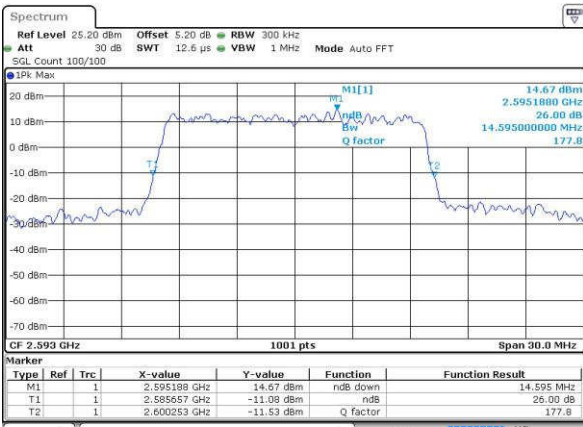

Highest Channel / 10MHz / 16QAM

Date: 23 JUL 2016 16:04:11

LTE Band 41

Lowest Channel / 15MHz / QPSK

Date: 23 JUL 2016 16:04:45

Lowest Channel / 15MHz / 16QAM

Date: 23 JUL 2016 16:04:56

Middle Channel / 15MHz / QPSK