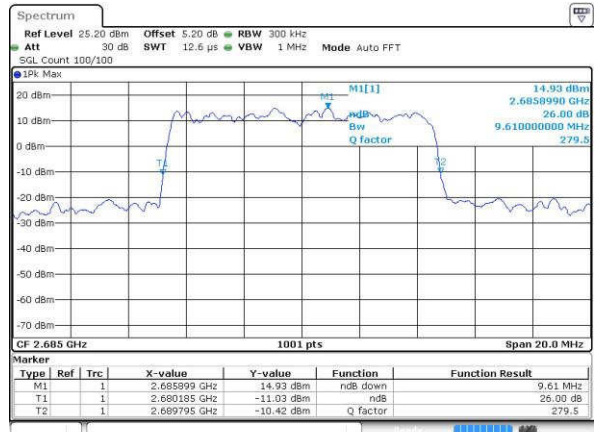

Date: 23 JUL 2016 16:01:10

Highest Channel / 5MHz / QPSK

Date: 23 JUL 2016 16:01:44

Highest Channel / 5MHz / 16QAM

Date: 23 JUL 2016 16:01:55

LTE Band 41

Lowest Channel / 10MHz / QPSK

Date: 23 JUL 2016 16:02:29

Lowest Channel / 10MHz / 16QAM

Date: 23 JUL 2016 16:02:41

Middle Channel / 10MHz / QPSK

Date: 23 JUL 2016 16:03:14

Middle Channel / 10MHz / 16QAM

Date: 23 JUL 2016 16:03:26

Highest Channel / 10MHz / QPSK

Date: 23 JUL 2016 16:04:00

Highest Channel / 10MHz / 16QAM

Date: 23 JUL 2016 16:04:11

LTE Band 41

Lowest Channel / 15MHz / QPSK

Date: 23 JUL 2016 16:04:45

Lowest Channel / 15MHz / 16QAM

Date: 23 JUL 2016 16:04:56

Middle Channel / 15MHz / QPSK