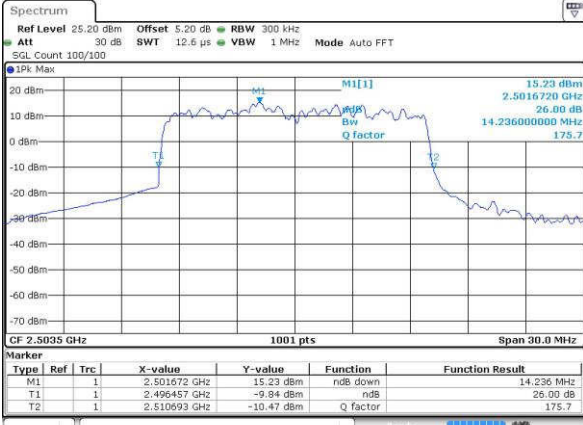

Highest Channel / 10MHz / 16QAM

Date: 23 JUL 2016 16:04:11

LTE Band 41

Lowest Channel / 15MHz / QPSK

Date: 23 JUL 2016 16:04:45

Lowest Channel / 15MHz / 16QAM

Date: 23 JUL 2016 16:04:56

Middle Channel / 15MHz / QPSK