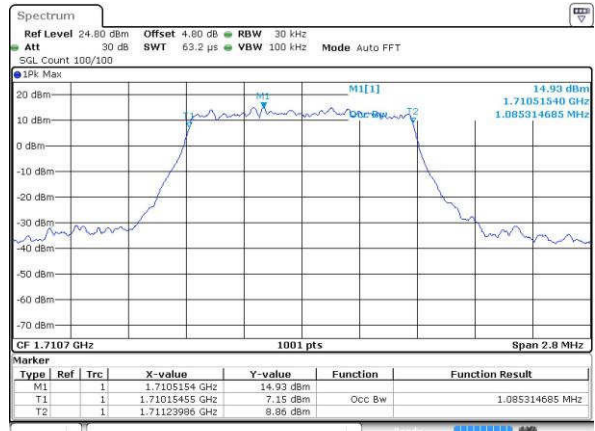

Date: 16 JUL 2016 22:23:16

LTE Band 2

Lowest Channel / 20MHz / QPSK

Date: 18.JUL.2016 22:46:05

Lowest Channel / 20MHz / 16QAM

Date: 18.JUL.2016 22:46:16

Middle Channel / 20MHz / QPSK

Date: 18.JUL.2016 22:53:11

Middle Channel / 20MHz / 16QAM

Date: 18.JUL.2016 22:53:21

Highest Channel / 20MHz / QPSK

Date: 18.JUL.2016 22:55:44

Highest Channel / 20MHz / 16QAM

Date: 18.JUL.2016 22:55:55

LTE Band 4

Lowest Channel / 1.4MHz / QPSK

Date: 18.JUL.2016 23:17:16

Lowest Channel / 1.4MHz / 16QAM

Date: 18.JUL.2016 23:17:27

Middle Channel / 1.4MHz / QPSK

Date: 18.JUL.2016 23:24:22

Middle Channel / 1.4MHz / 16QAM

Date: 18.JUL.2016 23:24:32

Highest Channel / 1.4MHz / QPSK

Date: 18.JUL.2016 23:26:55

Highest Channel / 1.4MHz / 16QAM

Date: 18.JUL.2016 23:27:05

LTE Band 4

Lowest Channel / 3MHz / QPSK

Date: 18 JUL 2016 23:34:00

Lowest Channel / 3MHz / 16QAM

Date: 18 JUL 2016 23:34:11