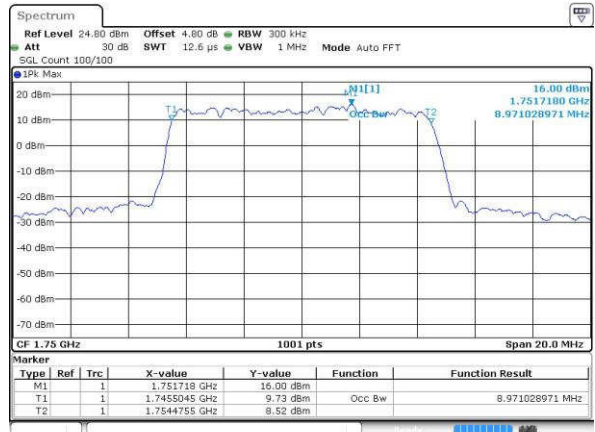

Date: 18 JUL 2016 23:58:00

Highest Channel / 5MHz / QPSK

Date: 19 JUL 2016 00:00:23

Highest Channel / 5MHz / 16QAM

Date: 19 JUL 2016 00:00:34

LTE Band 4

Lowest Channel / 10MHz / QPSK

Date: 19 JUL 2016 00:07:28

Lowest Channel / 10MHz / 16QAM

Date: 19 JUL 2016 00:07:39

Middle Channel / 10MHz / QPSK

Date: 19 JUL 2016 00:14:34

Middle Channel / 10MHz / 16QAM

Date: 19 JUL 2016 00:14:44

Highest Channel / 10MHz / QPSK

Date: 19 JUL 2016 00:17:07

Highest Channel / 10MHz / 16QAM

Date: 19 JUL 2016 01:06:45

LTE Band 4

Lowest Channel / 15MHz / QPSK

Date: 19 JUL 2016 00:24:12

Lowest Channel / 15MHz / 16QAM

Date: 19 JUL 2016 00:24:23

Middle Channel / 15MHz / QPSK