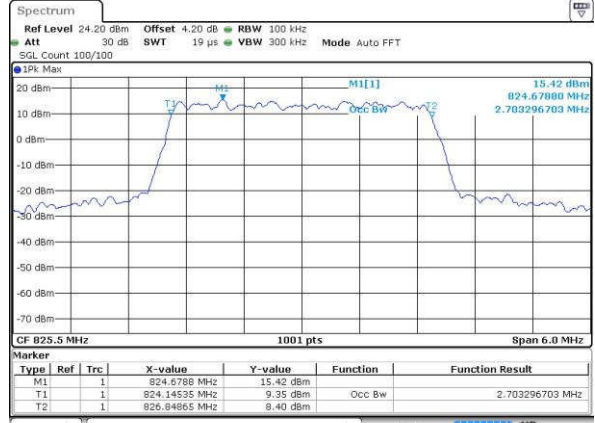

Date: 18.JUL.2016 17:03:40

LTE Band 5

Lowest Channel / 3MHz / QPSK

Date: 16.JUL.2016 17:18:34

Lowest Channel / 3MHz / 16QAM

Date: 16.JUL.2016 17:18:44

Middle Channel / 3MHz / QPSK

Date: 16.JUL.2016 17:33:38

Middle Channel / 3MHz / 16QAM

Date: 16.JUL.2016 17:33:49

Highest Channel / 3MHz / QPSK

Date: 16.JUL.2016 17:36:10

Highest Channel / 3MHz / 16QAM

Date: 16.JUL.2016 17:36:21

LTE Band 5

Lowest Channel / 5MHz / QPSK