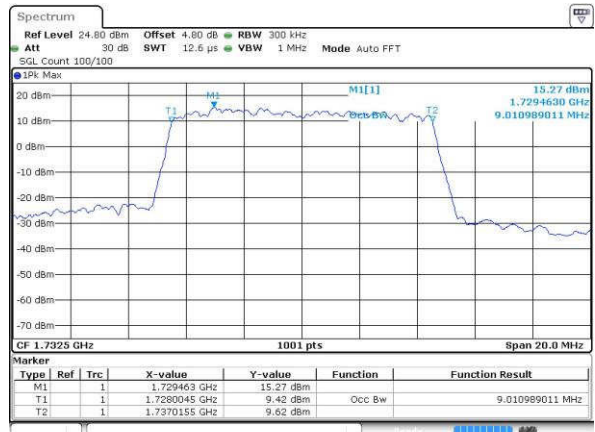

Date: 18 JUL 2016 23:58:00

Highest Channel / 5MHz / QPSK

Date: 19 JUL 2016 00:00:23

Highest Channel / 5MHz / 16QAM

Date: 19 JUL 2016 00:00:34

LTE Band 4

Lowest Channel / 10MHz / QPSK

Date: 19 JUL 2016 00:07:28

Lowest Channel / 10MHz / 16QAM

Date: 19 JUL 2016 00:07:39

Middle Channel / 10MHz / QPSK

Date: 19 JUL 2016 00:14:34

Middle Channel / 10MHz / 16QAM

Date: 19 JUL 2016 00:14:44

Highest Channel / 10MHz / QPSK

Date: 19 JUL 2016 00:17:07

Highest Channel / 10MHz / 16QAM

Date: 19 JUL 2016 01:06:45

LTE Band 4

Lowest Channel / 15MHz / QPSK

Date: 19 JUL 2016 00:24:12

Lowest Channel / 15MHz / 16QAM

Date: 19 JUL 2016 00:24:23

Middle Channel / 15MHz / QPSK