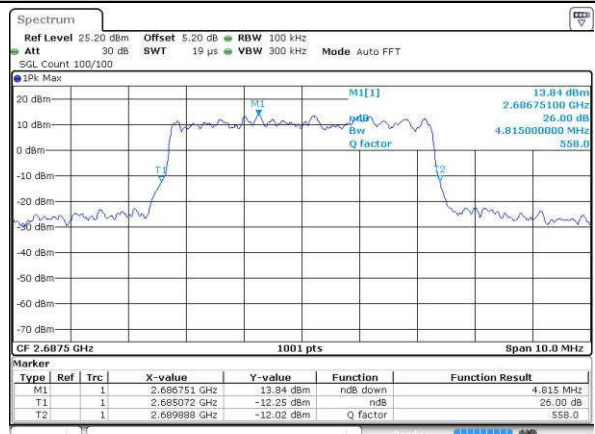

Highest Channel / 5MHz / 16QAM

Date: 23 JUL 2016 16:01:55