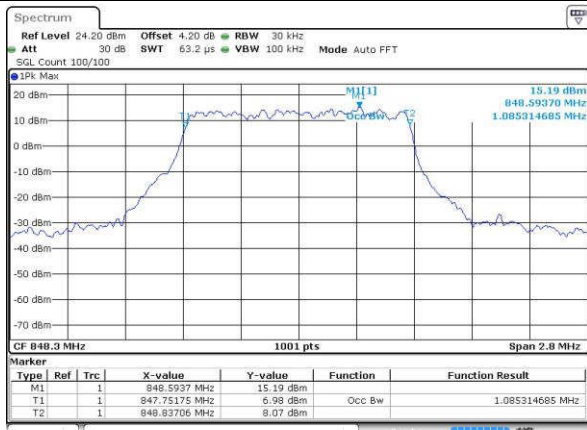

Highest Channel / 20MHz / QPSK

Date: 19 JUL 2016 00:50:35

Highest Channel / 20MHz / 16QAM

Date: 19 JUL 2016 00:50:46

LTE Band 5

Lowest Channel / 1.4MHz / QPSK

Date: 18.JUL.2016 16:45:53

Lowest Channel / 1.4MHz / 16QAM

Date: 18.JUL.2016 16:46:04

Middle Channel / 1.4MHz / QPSK

Date: 18.JUL.2016 17:00:57

Middle Channel / 1.4MHz / 16QAM

Date: 18.JUL.2016 17:01:06

Highest Channel / 1.4MHz / QPSK

Date: 18.JUL.2016 17:03:30

Highest Channel / 1.4MHz / 16QAM

Date: 18.JUL.2016 17:03:40

LTE Band 5

Lowest Channel / 3MHz / QPSK

Date: 16.JUL.2016 17:18:34

Lowest Channel / 3MHz / 16QAM

Date: 16.JUL.2016 17:18:44

Middle Channel / 3MHz / QPSK

Date: 16.JUL.2016 17:33:38