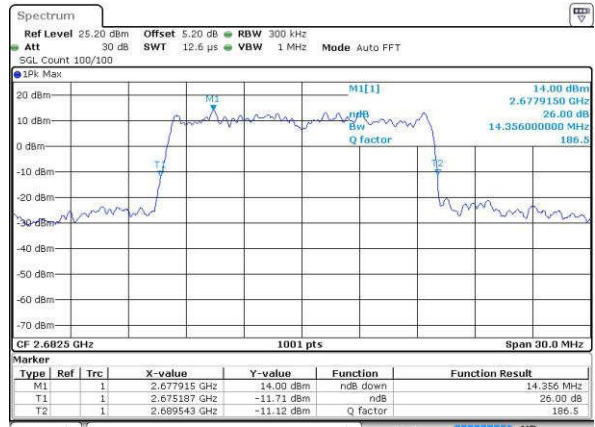

Highest Channel / 10MHz / 16QAM

Date: 23 JUL 2016 16:04:11

LTE Band 41

Lowest Channel / 15MHz / QPSK

Date: 23 JUL 2016 16:04:45

Lowest Channel / 15MHz / 16QAM

Date: 23 JUL 2016 16:04:56

Middle Channel / 15MHz / QPSK

Date: 23 JUL 2016 16:05:30

Middle Channel / 15MHz / 16QAM

Date: 23 JUL 2016 16:05:41

Highest Channel / 15MHz / QPSK

Date: 23 JUL 2016 16:06:15

Highest Channel / 15MHz / 16QAM

Date: 23 JUL 2016 16:06:26

LTE Band 41