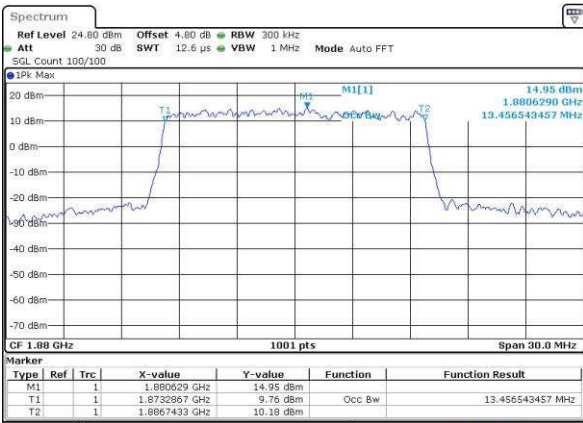

Middle Channel / 15MHz / QPSK

Date: 16 JUL 2016 22:20:32