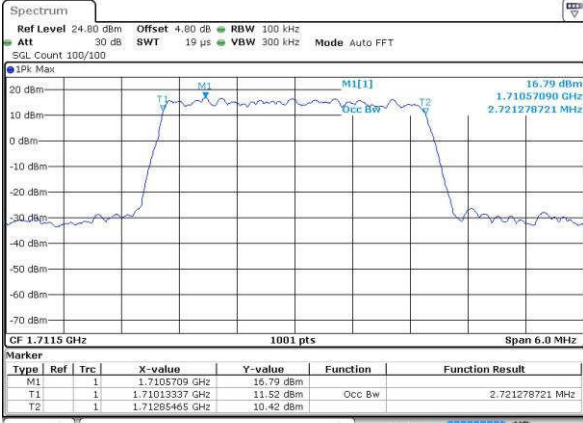

Date: 18.JUL.2016 23:17:16

Lowest Channel / 1.4MHz / 16QAM

Date: 18.JUL.2016 23:17:27

Middle Channel / 1.4MHz / QPSK

Date: 18.JUL.2016 23:24:22

Middle Channel / 1.4MHz / 16QAM

Date: 18.JUL.2016 23:24:32

Highest Channel / 1.4MHz / QPSK

Date: 18.JUL.2016 23:26:55

Highest Channel / 1.4MHz / 16QAM

Date: 18.JUL.2016 23:27:05

LTE Band 4

Lowest Channel / 3MHz / QPSK

Date: 18 JUL 2016 23:34:00

Lowest Channel / 3MHz / 16QAM

Date: 18 JUL 2016 23:34:11