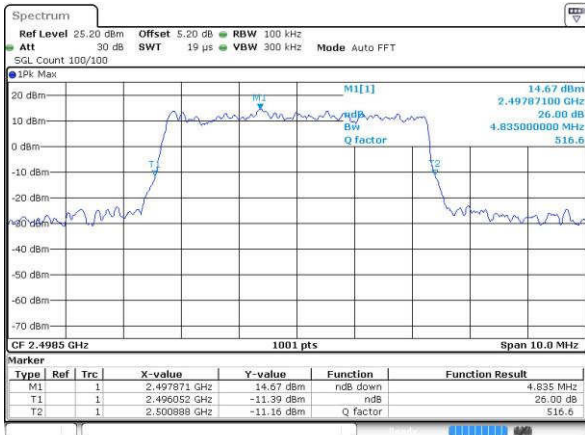

LTE Band 41

Lowest Channel / 5MHz / QPSK

Date: 23 JUL 2016 16:00:14

Lowest Channel / 5MHz / 16QAM

Date: 23 JUL 2016 16:00:25

Middle Channel / 5MHz / QPSK

Date: 23 JUL 2016 16:00:59

Middle Channel / 5MHz / 16QAM