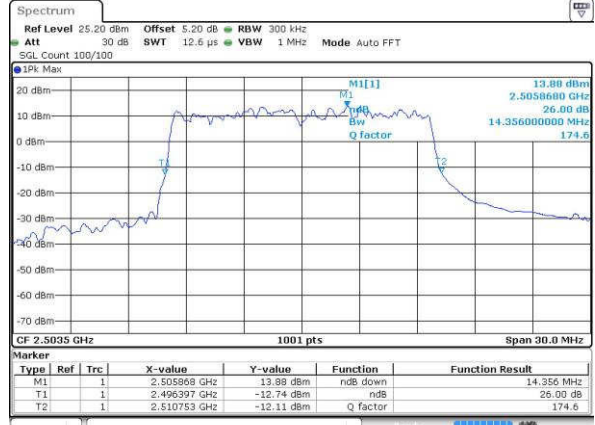

Highest Channel / 10MHz / 16QAM

Date: 23 JUL 2016 16:04:11

LTE Band 41

Lowest Channel / 15MHz / QPSK

Date: 23 JUL 2016 16:04:45

Lowest Channel / 15MHz / 16QAM

Date: 23 JUL 2016 16:04:56

Middle Channel / 15MHz / QPSK

Date: 23 JUL 2016 16:05:30

Middle Channel / 15MHz / 16QAM

Date: 23 JUL 2016 16:05:41

Highest Channel / 15MHz / QPSK

Date: 23 JUL 2016 16:06:15

Highest Channel / 15MHz / 16QAM

Date: 23 JUL 2016 16:06:26

LTE Band 41