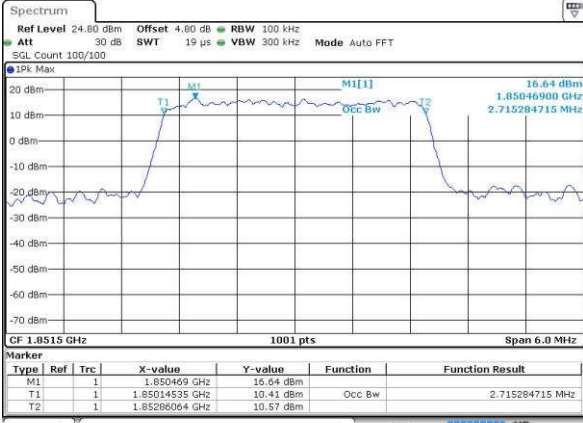

LTE Band 2

Lowest Channel / 1.4MHz / QPSK

Date: 18.JUL.2016 21:06:29

Lowest Channel / 1.4MHz / 16QAM

Date: 18.JUL.2016 21:06:40

Middle Channel / 1.4MHz / QPSK

Date: 18.JUL.2016 21:13:35

Middle Channel / 1.4MHz / 16QAM

Date: 18.JUL.2016 21:13:46

Highest Channel / 1.4MHz / QPSK

Date: 18.JUL.2016 21:16:09

Highest Channel / 1.4MHz / 16QAM

Date: 18.JUL.2016 21:16:19

LTE Band 2

Lowest Channel / 3MHz / QPSK

Date: 18.JUL.2016 21:23:14