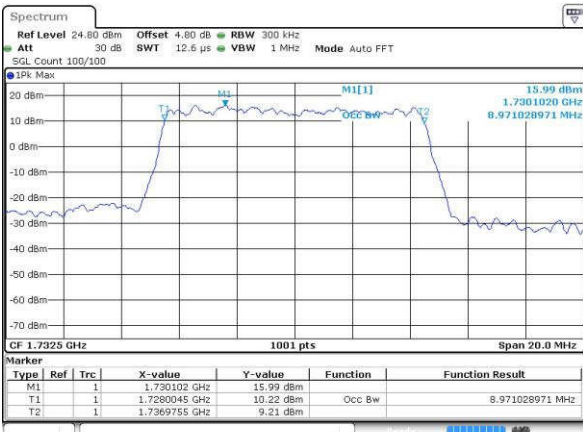

Middle Channel / 10MHz / QPSK

Date: 19 JUL 2016 00:14:34