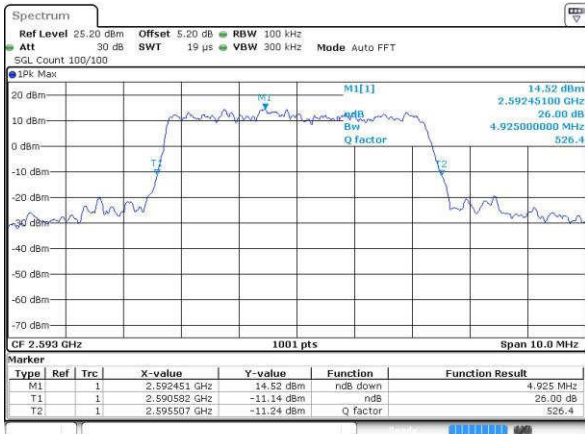

LTE Band 41

Lowest Channel / 5MHz / QPSK

Date: 23 JUL 2016 16:00:14

Lowest Channel / 5MHz / 16QAM

Date: 23 JUL 2016 16:00:25

Middle Channel / 5MHz / QPSK

Date: 23 JUL 2016 16:00:59

Middle Channel / 5MHz / 16QAM

Date: 23 JUL 2016 16:01:10

Highest Channel / 5MHz / QPSK

Date: 23 JUL 2016 16:01:44

Highest Channel / 5MHz / 16QAM

Date: 23 JUL 2016 16:01:55

LTE Band 41

Lowest Channel / 10MHz / QPSK

Date: 23 JUL 2016 16:02:29