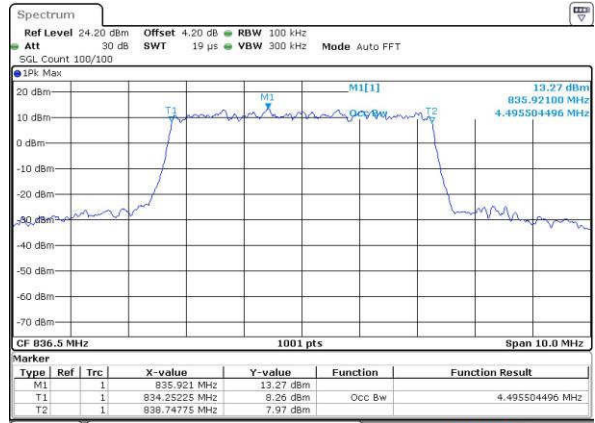

Middle Channel / 3MHz / 16QAM

Date: 16.JUL.2016 17:33:49

Highest Channel / 3MHz / QPSK

Date: 16.JUL.2016 17:36:10

Highest Channel / 3MHz / 16QAM

Date: 16.JUL.2016 17:36:21

LTE Band 5

Lowest Channel / 5MHz / QPSK

Date: 18.JUL.2016 17:51:14

Lowest Channel / 5MHz / 16QAM

Date: 18.JUL.2016 17:51:25

Middle Channel / 5MHz / QPSK

Date: 18.JUL.2016 18:06:18

Middle Channel / 5MHz / 16QAM

Date: 18.JUL.2016 18:06:29

Highest Channel / 5MHz / QPSK

Date: 18.JUL.2016 18:08:50

Highest Channel / 5MHz / 16QAM

Date: 18.JUL.2016 18:09:01