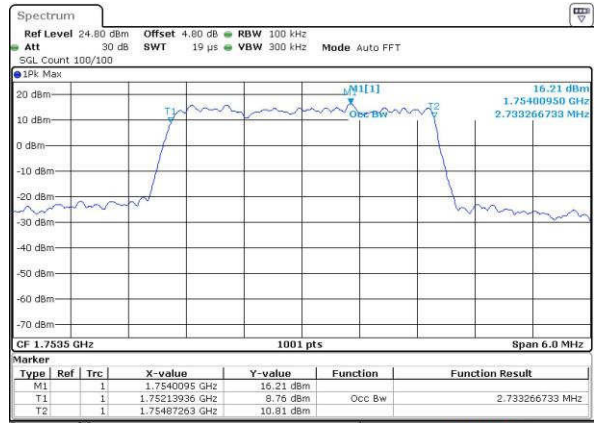

Date: 18.JUL.2016 23:26:55

Highest Channel / 1.4MHz / 16QAM

Date: 18.JUL.2016 23:27:05

LTE Band 4

Lowest Channel / 3MHz / QPSK

Date: 18 JUL 2016 23:34:00

Lowest Channel / 3MHz / 16QAM

Date: 18 JUL 2016 23:34:11

Middle Channel / 3MHz / QPSK

Date: 18 JUL 2016 23:41:06

Middle Channel / 3MHz / 16QAM

Date: 18 JUL 2016 23:41:16

Highest Channel / 3MHz / QPSK

Date: 18 JUL 2016 23:43:39

Highest Channel / 3MHz / 16QAM

Date: 18 JUL 2016 23:43:50

LTE Band 4

Lowest Channel / 5MHz / QPSK

Date: 18 JUL 2016 23:50:45

Lowest Channel / 5MHz / 16QAM

Date: 18 JUL 2016 23:50:55

Middle Channel / 5MHz / QPSK

Date: 18 JUL 2016 23:57:50

Middle Channel / 5MHz / 16QAM