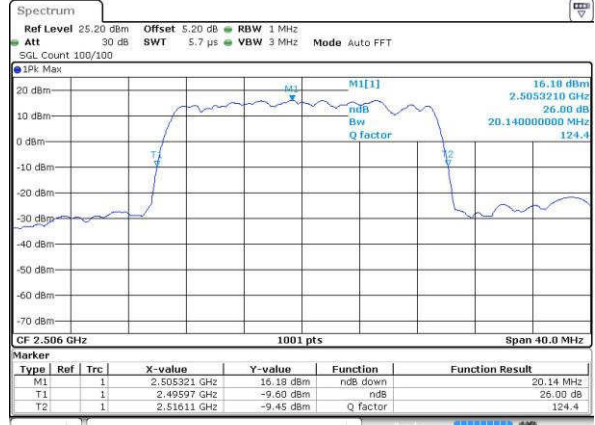

Highest Channel / 10MHz / 16QAM

Date: 23 JUL 2016 16:04:11

LTE Band 41

Lowest Channel / 15MHz / QPSK

Date: 23 JUL 2016 16:04:45

Lowest Channel / 15MHz / 16QAM

Date: 23 JUL 2016 16:04:56

Middle Channel / 15MHz / QPSK

Date: 23 JUL 2016 16:05:30

Middle Channel / 15MHz / 16QAM

Date: 23 JUL 2016 16:05:41

Highest Channel / 15MHz / QPSK

Date: 23 JUL 2016 16:06:15

Highest Channel / 15MHz / 16QAM

Date: 23 JUL 2016 16:06:26

LTE Band 41

Lowest Channel / 20MHz / QPSK

Date: 23 JUL 2016 16:07:00

Lowest Channel / 20MHz / 16QAM

Date: 23 JUL 2016 16:07:12

Middle Channel / 20MHz / QPSK

Date: 23 JUL 2016 16:07:45

Middle Channel / 20MHz / 16QAM

Date: 23 JUL 2016 16:07:57

Highest Channel / 20MHz / QPSK

Date: 23 JUL 2016 16:08:30

Highest Channel / 20MHz / 16QAM

Date: 23 JUL 2016 16:08:42

Occupied Bandwidth

Mode	LTE Band 2 : 99%OBW(MHz)											
	1.4MHz		3MHz		5MHz		10MHz		15MHz		20MHz	
Mod.	QPSK	16QAM	QPSK	16QAM	QPSK	16QAM	QPSK	16QAM	QPSK	16QAM	QPSK	16QAM
Lowest CH	1.09	1.1	2.72	2.72	4.49	4.48	9.03	8.99	13.31	13.4	18.22	18.26
Middle CH	1.09	1.09	2.75	2.72	4.47	4.51	9.01	8.95	13.46	13.46	18.5	18.26
Highest CH	1.09	1.09	2.75	2.73	4.52	4.49	8.97	8.95	13.43	13.4	18.38	18.3