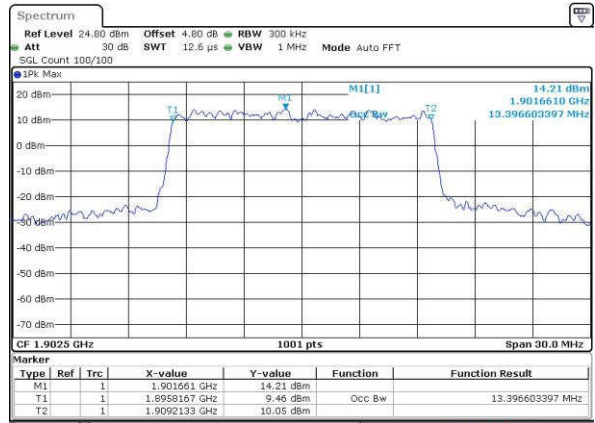

Highest Channel / 10MHz / QPSK

Date: 18.JUL.2016 22:06:21

Highest Channel / 10MHz / 16QAM

Date: 18.JUL.2016 22:06:31

LTE Band 2

Lowest Channel / 15MHz / QPSK

Date: 16 JUL 2016 22:13:26

Lowest Channel / 15MHz / 16QAM

Date: 16 JUL 2016 22:13:37

Middle Channel / 15MHz / QPSK

Date: 16 JUL 2016 22:20:32

Middle Channel / 15MHz / 16QAM

Date: 16 JUL 2016 22:20:43

Highest Channel / 15MHz / QPSK

Date: 16 JUL 2016 22:23:05

Highest Channel / 15MHz / 16QAM