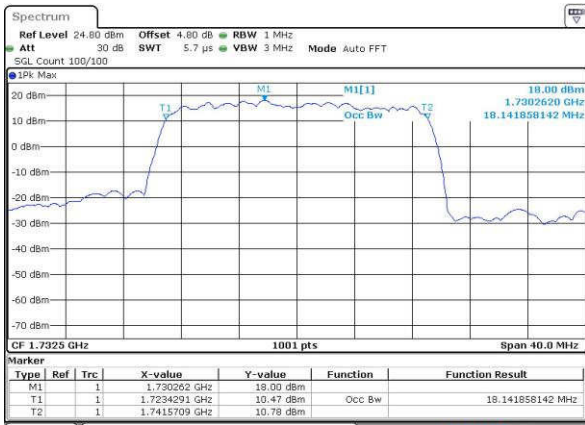

Date: 19 JUL 2016 00:31:18

Middle Channel / 15MHz / 16QAM

Date: 19 JUL 2016 00:31:28

Highest Channel / 15MHz / QPSK

Date: 19 JUL 2016 00:33:51

Highest Channel / 15MHz / 16QAM

Date: 19 JUL 2016 00:34:01

LTE Band 4

Lowest Channel / 20MHz / QPSK

Date: 19 JUL 2016 00:40:56

Lowest Channel / 20MHz / 16QAM

Date: 19 JUL 2016 00:41:07

Middle Channel / 20MHz / QPSK

Date: 19 JUL 2016 00:48:02

Middle Channel / 20MHz / 16QAM

Date: 19 JUL 2016 00:48:12

Highest Channel / 20MHz / QPSK

Date: 19 JUL 2016 00:50:35

Highest Channel / 20MHz / 16QAM

Date: 19 JUL 2016 00:50:46

LTE Band 5

Lowest Channel / 1.4MHz / QPSK

Date: 18.JUL.2016 16:45:53

Lowest Channel / 1.4MHz / 16QAM