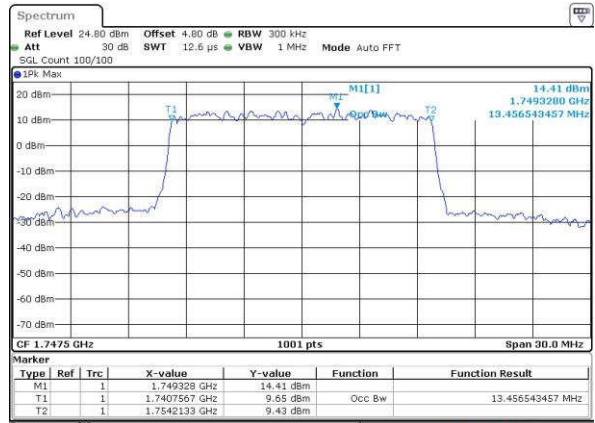

Highest Channel / 10MHz / 16QAM

Date: 19 JUL 2016 01:06:45

LTE Band 4

Lowest Channel / 15MHz / QPSK

Date: 19 JUL 2016 00:24:12

Lowest Channel / 15MHz / 16QAM

Date: 19 JUL 2016 00:24:23

Middle Channel / 15MHz / QPSK

Date: 19 JUL 2016 00:31:18

Middle Channel / 15MHz / 16QAM

Date: 19 JUL 2016 00:31:28

Highest Channel / 15MHz / QPSK

Date: 19 JUL 2016 00:33:51

Highest Channel / 15MHz / 16QAM

Date: 19 JUL 2016 00:34:01

LTE Band 4