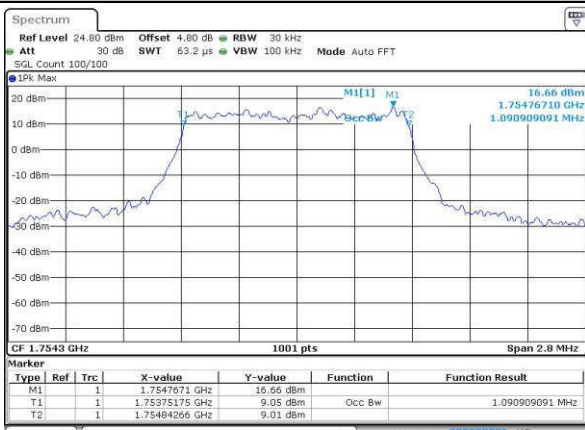

Middle Channel / 20MHz / 16QAM

Date: 18.JUL.2016 22:53:21

Highest Channel / 20MHz / QPSK

Date: 18.JUL.2016 22:55:44

Highest Channel / 20MHz / 16QAM

Date: 18.JUL.2016 22:55:55

LTE Band 4

Lowest Channel / 1.4MHz / QPSK

Date: 18.JUL.2016 23:17:16

Lowest Channel / 1.4MHz / 16QAM

Date: 18.JUL.2016 23:17:27

Middle Channel / 1.4MHz / QPSK

Date: 18.JUL.2016 23:24:22

Middle Channel / 1.4MHz / 16QAM

Date: 18.JUL.2016 23:24:32

Highest Channel / 1.4MHz / QPSK

Date: 18.JUL.2016 23:26:55

Highest Channel / 1.4MHz / 16QAM

Date: 18.JUL.2016 23:27:05

LTE Band 4

Lowest Channel / 3MHz / QPSK

Date: 18 JUL 2016 23:34:00

Lowest Channel / 3MHz / 16QAM

Date: 18 JUL 2016 23:34:11