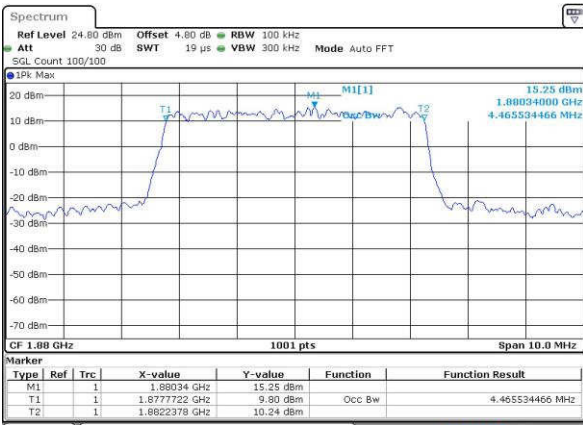

Highest Channel / 3MHz / 16QAM

Date: 18.JUL.2016 21:33:03

LTE Band 2

Lowest Channel / 5MHz / QPSK

Date: 18.JUL.2016 21:39:58

Lowest Channel / 5MHz / 16QAM

Date: 18.JUL.2016 21:40:09

Middle Channel / 5MHz / QPSK

Date: 18.JUL.2016 21:47:04

Middle Channel / 5MHz / 16QAM

Date: 18.JUL.2016 21:47:14

Highest Channel / 5MHz / QPSK

Date: 18.JUL.2016 21:49:37

Highest Channel / 5MHz / 16QAM

Date: 18.JUL.2016 21:49:47

LTE Band 2