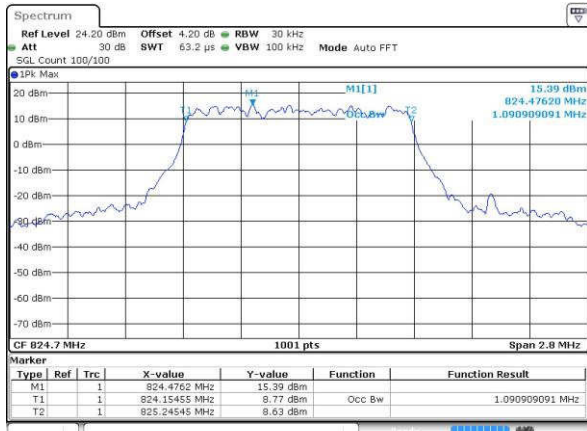

Highest Channel / 20MHz / QPSK

Date: 19 JUL 2016 00:50:35

Highest Channel / 20MHz / 16QAM

Date: 19 JUL 2016 00:50:46

LTE Band 5

Lowest Channel / 1.4MHz / QPSK

Date: 18.JUL.2016 16:45:53

Lowest Channel / 1.4MHz / 16QAM

Date: 18.JUL.2016 16:46:04

Middle Channel / 1.4MHz / QPSK

Date: 18.JUL.2016 17:00:57

Middle Channel / 1.4MHz / 16QAM

Date: 18.JUL.2016 17:01:06

Highest Channel / 1.4MHz / QPSK

Date: 18.JUL.2016 17:03:30

Highest Channel / 1.4MHz / 16QAM