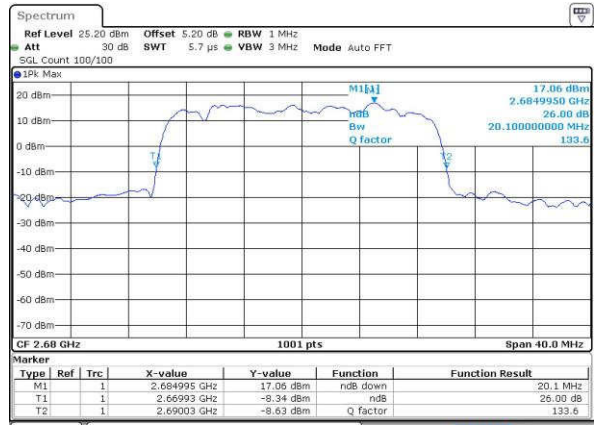

Date: 23 JUL 2016 16:05:30

Middle Channel / 15MHz / 16QAM

Date: 23 JUL 2016 16:05:41

Highest Channel / 15MHz / QPSK

Date: 23 JUL 2016 16:06:15

Highest Channel / 15MHz / 16QAM

Date: 23 JUL 2016 16:06:26

LTE Band 41

Lowest Channel / 20MHz / QPSK

Date: 23 JUL 2016 16:07:00

Lowest Channel / 20MHz / 16QAM

Date: 23 JUL 2016 16:07:12

Middle Channel / 20MHz / QPSK

Date: 23 JUL 2016 16:07:45

Middle Channel / 20MHz / 16QAM

Date: 23 JUL 2016 16:07:57

Highest Channel / 20MHz / QPSK

Date: 23 JUL 2016 16:08:30

Highest Channel / 20MHz / 16QAM

Date: 23 JUL 2016 16:08:42

Occupied Bandwidth

Mode	LTE Band 2 : 99%OBW(MHz)											
	1.4MHz		3MHz		5MHz		10MHz		15MHz		20MHz	
Mod.	QPSK	16QAM	QPSK	16QAM	QPSK	16QAM	QPSK	16QAM	QPSK	16QAM	QPSK	16QAM
Lowest CH	1.09	1.1	2.72	2.72	4.49	4.48	9.03	8.99	13.31	13.4	18.22	18.26
Middle CH	1.09	1.09	2.75	2.72	4.47	4.51	9.01	8.95	13.46	13.46	18.5	18.26
Highest CH	1.09	1.09	2.75	2.73	4.52	4.49	8.97	8.95	13.43	13.4	18.38	18.3

Mode	LTE Band 4 : 99%OBW(MHz)											
	1.4MHz		3MHz		5MHz		10MHz		15MHz		20MHz	
Mod.	QPSK	16QAM	QPSK	16QAM	QPSK	16QAM	QPSK	16QAM	QPSK	16QAM	QPSK	16QAM
Lowest CH	1.09	1.09	2.72	2.72	4.49	4.5	9.05	9.03	13.37	13.4	18.26	18.26
Middle CH	1.09	1.1	2.72	2.73	4.5	4.48	8.97	9.01	13.37	13.4	18.14	18.14
Highest CH	1.09	1.09	2.75	2.73	4.49	4.51	9.05	8.97	13.37	13.46	18.26	18.46