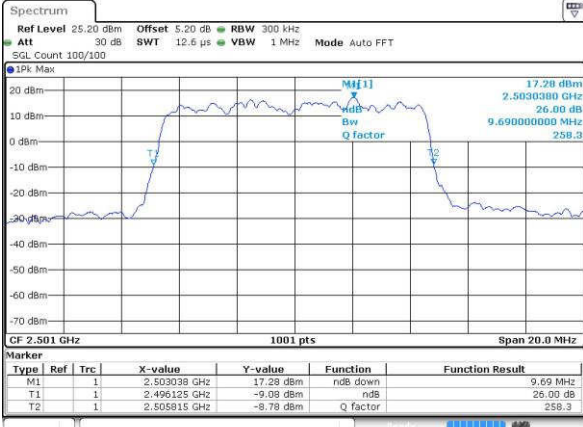

Date: 23 JUL 2016 16:01:10

Highest Channel / 5MHz / QPSK

Date: 23 JUL 2016 16:01:44

Highest Channel / 5MHz / 16QAM

Date: 23 JUL 2016 16:01:55

LTE Band 41

Lowest Channel / 10MHz / QPSK

Date: 23 JUL 2016 16:02:29