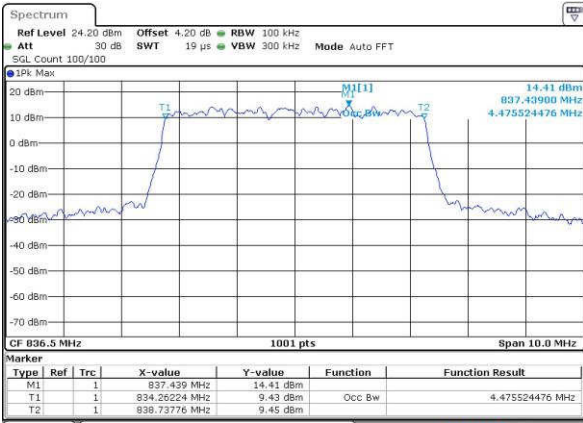

Date: 18.JUL.2016 17:03:40

LTE Band 5

Lowest Channel / 3MHz / QPSK

Date: 16.JUL.2016 17:18:34

Lowest Channel / 3MHz / 16QAM

Date: 16.JUL.2016 17:18:44

Middle Channel / 3MHz / QPSK

Date: 16.JUL.2016 17:33:38

Middle Channel / 3MHz / 16QAM

Date: 16.JUL.2016 17:33:49

Highest Channel / 3MHz / QPSK

Date: 16.JUL.2016 17:36:10

Highest Channel / 3MHz / 16QAM

Date: 16.JUL.2016 17:36:21

LTE Band 5

Lowest Channel / 5MHz / QPSK

Date: 18.JUL.2016 17:51:14

Lowest Channel / 5MHz / 16QAM

Date: 18.JUL.2016 17:51:25

Middle Channel / 5MHz / QPSK

Date: 18.JUL.2016 18:06:18

Middle Channel / 5MHz / 16QAM

Date: 18.JUL.2016 18:06:29

Highest Channel / 5MHz / QPSK