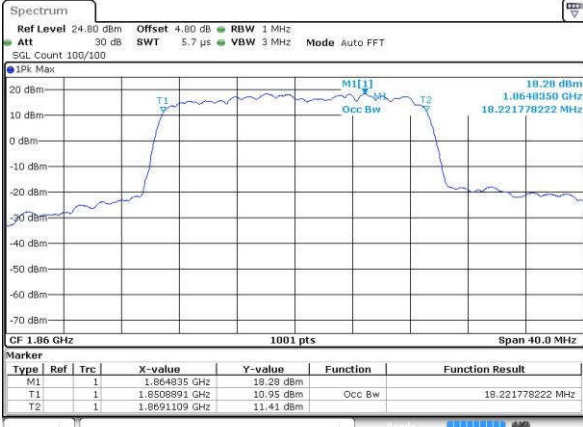

Highest Channel / 10MHz / QPSK

Date: 18.JUL.2016 22:06:21

Highest Channel / 10MHz / 16QAM

Date: 18.JUL.2016 22:06:31

LTE Band 2

Lowest Channel / 15MHz / QPSK

Date: 16 JUL 2016 22:13:26

Lowest Channel / 15MHz / 16QAM

Date: 16 JUL 2016 22:13:37

Middle Channel / 15MHz / QPSK

Date: 16 JUL 2016 22:20:32

Middle Channel / 15MHz / 16QAM

Date: 16 JUL 2016 22:20:43

Highest Channel / 15MHz / QPSK

Date: 16 JUL 2016 22:23:05

Highest Channel / 15MHz / 16QAM

Date: 16 JUL 2016 22:23:16

LTE Band 2

Lowest Channel / 20MHz / QPSK

Date: 18.JUL.2016 22:46:05

Lowest Channel / 20MHz / 16QAM

Date: 18.JUL.2016 22:46:16

Middle Channel / 20MHz / QPSK

Date: 18.JUL.2016 22:53:11