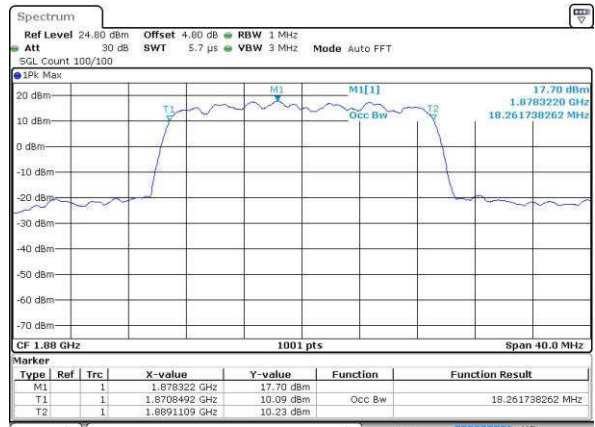

Date: 16 JUL 2016 22:23:16

LTE Band 2

Lowest Channel / 20MHz / QPSK

Date: 18.JUL.2016 22:46:05

Lowest Channel / 20MHz / 16QAM

Date: 18.JUL.2016 22:46:16

Middle Channel / 20MHz / QPSK

Date: 18.JUL.2016 22:53:11

Middle Channel / 20MHz / 16QAM

Date: 18.JUL.2016 22:53:21

Highest Channel / 20MHz / QPSK

Date: 18.JUL.2016 22:55:44

Highest Channel / 20MHz / 16QAM

Date: 18.JUL.2016 22:55:55

LTE Band 4

Lowest Channel / 1.4MHz / QPSK