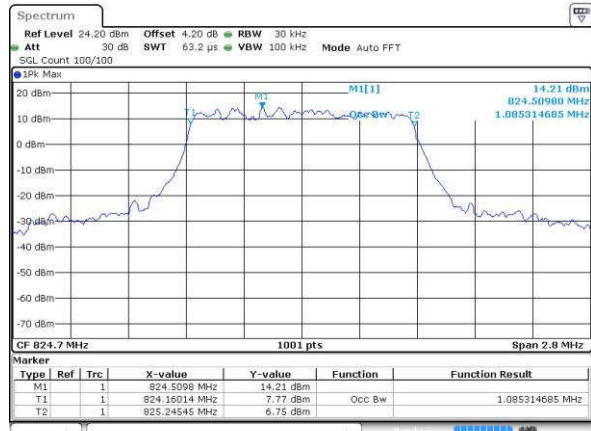

Highest Channel / 20MHz / QPSK

Date: 19 JUL 2016 00:50:35

Highest Channel / 20MHz / 16QAM

Date: 19 JUL 2016 00:50:46

LTE Band 5

Lowest Channel / 1.4MHz / QPSK

Date: 18.JUL.2016 16:45:53

Lowest Channel / 1.4MHz / 16QAM