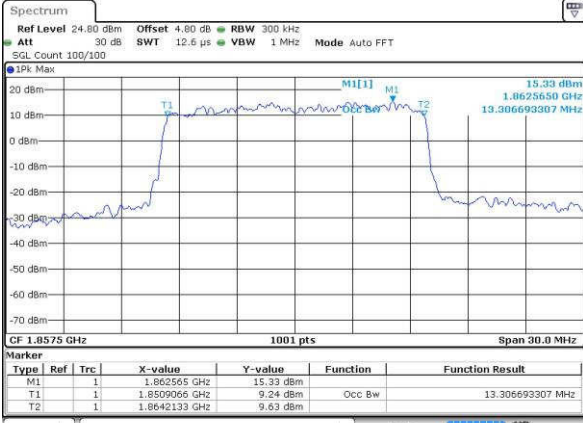

Highest Channel / 10MHz / QPSK

Date: 18.JUL.2016 22:06:21

Highest Channel / 10MHz / 16QAM

Date: 18.JUL.2016 22:06:31

LTE Band 2

Lowest Channel / 15MHz / QPSK

Date: 16 JUL 2016 22:13:26

Lowest Channel / 15MHz / 16QAM