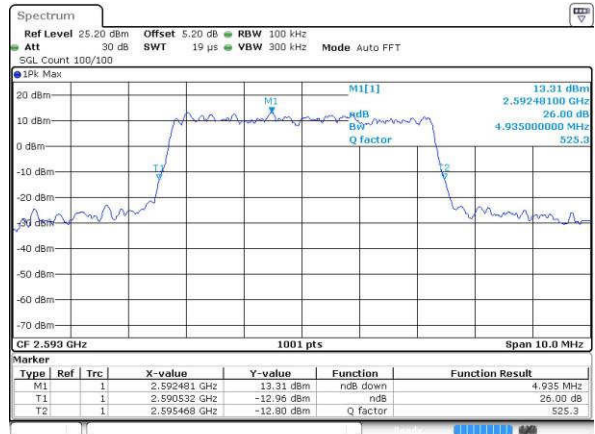

LTE Band 41

Lowest Channel / 5MHz / QPSK

Date: 23 JUL 2016 16:00:14

Lowest Channel / 5MHz / 16QAM

Date: 23 JUL 2016 16:00:25

Middle Channel / 5MHz / QPSK

Date: 23 JUL 2016 16:00:59

Middle Channel / 5MHz / 16QAM

Date: 23 JUL 2016 16:01:10

Highest Channel / 5MHz / QPSK

Date: 23 JUL 2016 16:01:44

Highest Channel / 5MHz / 16QAM

Date: 23 JUL 2016 16:01:55

LTE Band 41

Lowest Channel / 10MHz / QPSK

Date: 23 JUL 2016 16:02:29