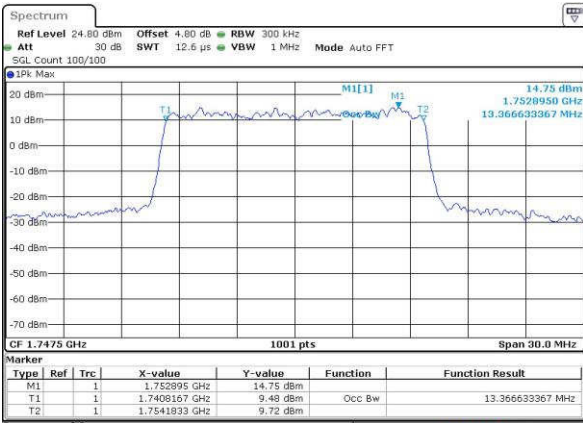

Highest Channel / 10MHz / 16QAM

Date: 19 JUL 2016 01:06:45

LTE Band 4

Lowest Channel / 15MHz / QPSK

Date: 19 JUL 2016 00:24:12

Lowest Channel / 15MHz / 16QAM

Date: 19 JUL 2016 00:24:23

Middle Channel / 15MHz / QPSK

Date: 19 JUL 2016 00:31:18

Middle Channel / 15MHz / 16QAM

Date: 19 JUL 2016 00:31:28

Highest Channel / 15MHz / QPSK

Date: 19 JUL 2016 00:33:51

Highest Channel / 15MHz / 16QAM

Date: 19 JUL 2016 00:34:01

LTE Band 4