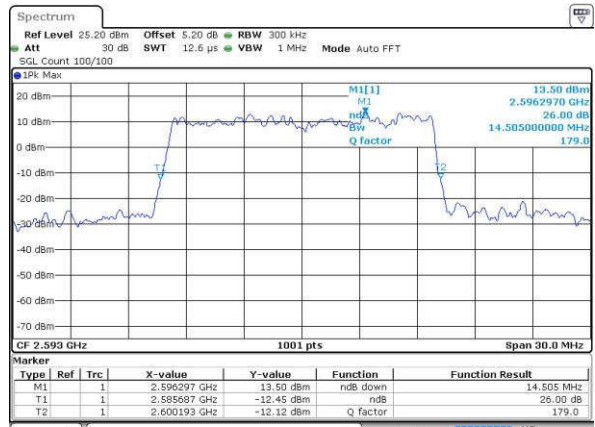

Highest Channel / 10MHz / 16QAM

Date: 23 JUL 2016 16:04:11

LTE Band 41

Lowest Channel / 15MHz / QPSK

Date: 23 JUL 2016 16:04:45

Lowest Channel / 15MHz / 16QAM

Date: 23 JUL 2016 16:04:56

Middle Channel / 15MHz / QPSK

Date: 23 JUL 2016 16:05:30

Middle Channel / 15MHz / 16QAM

Date: 23 JUL 2016 16:05:41

Highest Channel / 15MHz / QPSK

Date: 23 JUL 2016 16:06:15

Highest Channel / 15MHz / 16QAM

Date: 23 JUL 2016 16:06:26

LTE Band 41