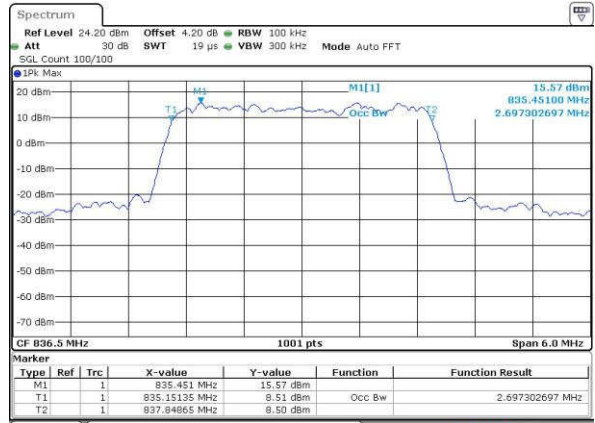

Date: 18.JUL.2016 16:46:04

Middle Channel / 1.4MHz / QPSK

Date: 18.JUL.2016 17:00:57

Middle Channel / 1.4MHz / 16QAM

Date: 18.JUL.2016 17:01:06

Highest Channel / 1.4MHz / QPSK

Date: 18.JUL.2016 17:03:30

Highest Channel / 1.4MHz / 16QAM

Date: 18.JUL.2016 17:03:40

LTE Band 5

Lowest Channel / 3MHz / QPSK

Date: 16.JUL.2016 17:18:34

Lowest Channel / 3MHz / 16QAM

Date: 16.JUL.2016 17:18:44

Middle Channel / 3MHz / QPSK

Date: 16.JUL.2016 17:33:38

Middle Channel / 3MHz / 16QAM

Date: 16.JUL.2016 17:33:49

Highest Channel / 3MHz / QPSK

Date: 16.JUL.2016 17:36:10

Highest Channel / 3MHz / 16QAM

Date: 16.JUL.2016 17:36:21

LTE Band 5

Lowest Channel / 5MHz / QPSK