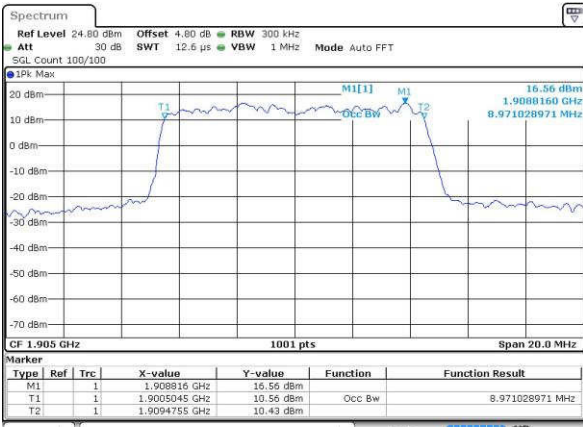

Date: 18.JUL.2016 21:47:04

Middle Channel / 5MHz / 16QAM

Date: 18.JUL.2016 21:47:14

Highest Channel / 5MHz / QPSK

Date: 18.JUL.2016 21:49:37

Highest Channel / 5MHz / 16QAM

Date: 18.JUL.2016 21:49:47

LTE Band 2

Lowest Channel / 10MHz / QPSK

Date: 18.JUL.2016 21:56:43

Lowest Channel / 10MHz / 16QAM

Date: 18.JUL.2016 21:56:53

Middle Channel / 10MHz / QPSK

Date: 18.JUL.2016 22:03:48

Middle Channel / 10MHz / 16QAM

Date: 18.JUL.2016 22:03:58

Highest Channel / 10MHz / QPSK

Date: 18.JUL.2016 22:06:21

Highest Channel / 10MHz / 16QAM

Date: 18.JUL.2016 22:06:31

LTE Band 2

Lowest Channel / 15MHz / QPSK

Date: 16 JUL 2016 22:13:26

Lowest Channel / 15MHz / 16QAM