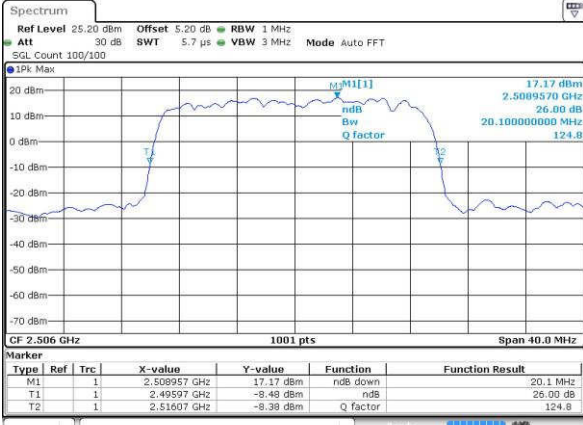

LTE Band 41

Lowest Channel / 20MHz / QPSK

Date: 23 JUL 2016 16:07:00