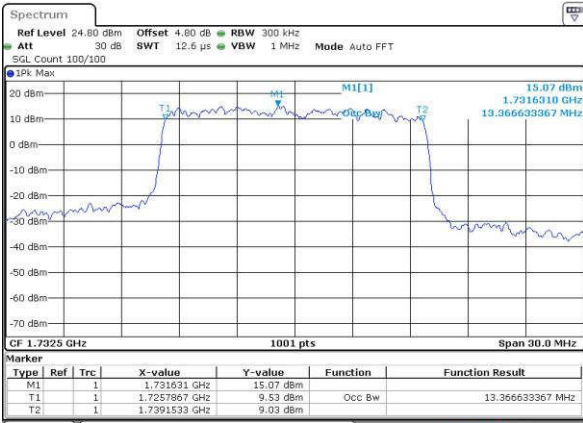

Date: 18 JUL 2016 23:58:00

Highest Channel / 5MHz / QPSK

Date: 19 JUL 2016 00:00:23

Highest Channel / 5MHz / 16QAM

Date: 19 JUL 2016 00:00:34

LTE Band 4

Lowest Channel / 10MHz / QPSK

Date: 19 JUL 2016 00:07:28

Lowest Channel / 10MHz / 16QAM

Date: 19 JUL 2016 00:07:39

Middle Channel / 10MHz / QPSK

Date: 19 JUL 2016 00:14:34

Middle Channel / 10MHz / 16QAM

Date: 19 JUL 2016 00:14:44

Highest Channel / 10MHz / QPSK

Date: 19 JUL 2016 00:17:07

Highest Channel / 10MHz / 16QAM

Date: 19 JUL 2016 01:06:45

LTE Band 4

Lowest Channel / 15MHz / QPSK

Date: 19 JUL 2016 00:24:12

Lowest Channel / 15MHz / 16QAM

Date: 19 JUL 2016 00:24:23

Middle Channel / 15MHz / QPSK

Date: 19 JUL 2016 00:31:18

Middle Channel / 15MHz / 16QAM

Date: 19 JUL 2016 00:31:28

Highest Channel / 15MHz / QPSK

Date: 19 JUL 2016 00:33:51

Highest Channel / 15MHz / 16QAM

Date: 19 JUL 2016 00:34:01

LTE Band 4