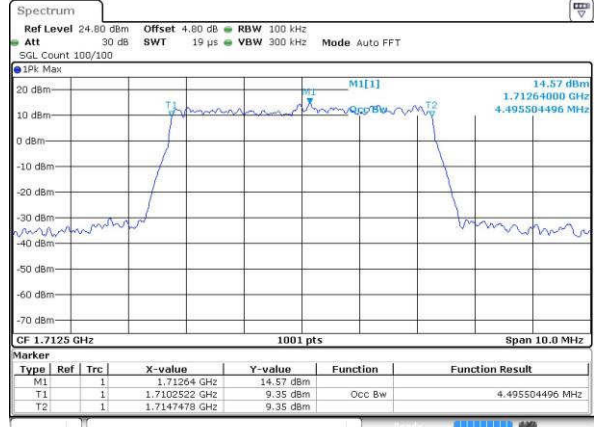

Lowest Channel / 5MHz / 16QAM

Date: 18 JUL 2016 23:50:55