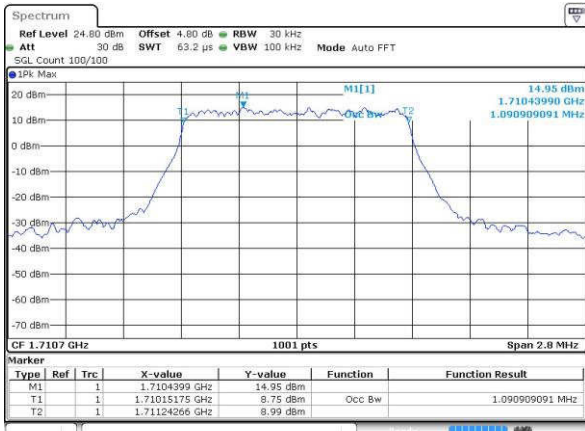

Date: 16 JUL 2016 22:23:16

LTE Band 2

Lowest Channel / 20MHz / QPSK

Date: 18.JUL.2016 22:46:05

Lowest Channel / 20MHz / 16QAM

Date: 18.JUL.2016 22:46:16

Middle Channel / 20MHz / QPSK

Date: 18.JUL.2016 22:53:11

Middle Channel / 20MHz / 16QAM

Date: 18.JUL.2016 22:53:21

Highest Channel / 20MHz / QPSK

Date: 18.JUL.2016 22:55:44

Highest Channel / 20MHz / 16QAM

Date: 18.JUL.2016 22:55:55

LTE Band 4

Lowest Channel / 1.4MHz / QPSK

Date: 18.JUL.2016 23:17:16

Lowest Channel / 1.4MHz / 16QAM

Date: 18.JUL.2016 23:17:27

Middle Channel / 1.4MHz / QPSK

Date: 18.JUL.2016 23:24:22

Middle Channel / 1.4MHz / 16QAM

Date: 18.JUL.2016 23:24:32

Highest Channel / 1.4MHz / QPSK

Date: 18.JUL.2016 23:26:55

Highest Channel / 1.4MHz / 16QAM

Date: 18.JUL.2016 23:27:05

LTE Band 4

Lowest Channel / 3MHz / QPSK

Date: 18 JUL 2016 23:34:00

Lowest Channel / 3MHz / 16QAM

Date: 18 JUL 2016 23:34:11