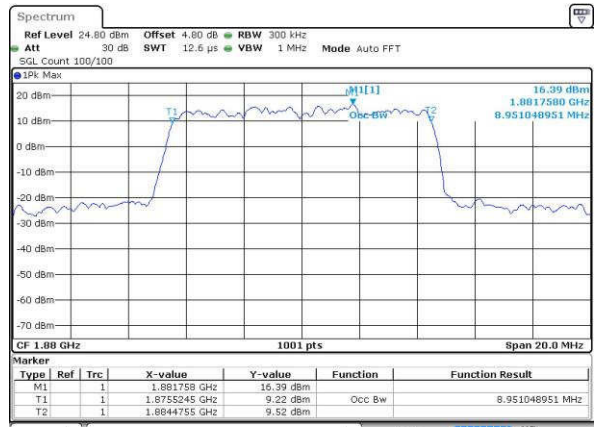

Date: 18.JUL.2016 21:47:04

Middle Channel / 5MHz / 16QAM

Date: 18.JUL.2016 21:47:14

Highest Channel / 5MHz / QPSK

Date: 18.JUL.2016 21:49:37

Highest Channel / 5MHz / 16QAM

Date: 18.JUL.2016 21:49:47

LTE Band 2

Lowest Channel / 10MHz / QPSK

Date: 18.JUL.2016 21:56:43

Lowest Channel / 10MHz / 16QAM

Date: 18.JUL.2016 21:56:53

Middle Channel / 10MHz / QPSK

Date: 18.JUL.2016 22:03:48

Middle Channel / 10MHz / 16QAM

Date: 18.JUL.2016 22:03:58

Highest Channel / 10MHz / QPSK

Date: 18.JUL.2016 22:06:21

Highest Channel / 10MHz / 16QAM

Date: 18.JUL.2016 22:06:31

LTE Band 2

Lowest Channel / 15MHz / QPSK

Date: 16 JUL 2016 22:13:26

Lowest Channel / 15MHz / 16QAM