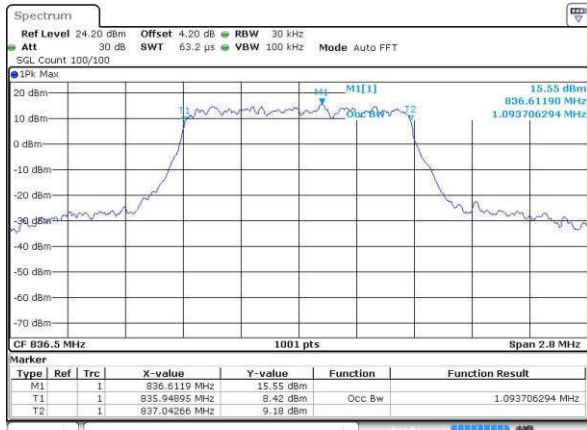

Highest Channel / 20MHz / QPSK

Date: 19 JUL 2016 00:50:35

Highest Channel / 20MHz / 16QAM

Date: 19 JUL 2016 00:50:46

LTE Band 5

Lowest Channel / 1.4MHz / QPSK

Date: 18.JUL.2016 16:45:53

Lowest Channel / 1.4MHz / 16QAM

Date: 18.JUL.2016 16:46:04

Middle Channel / 1.4MHz / QPSK

Date: 18.JUL.2016 17:00:57

Middle Channel / 1.4MHz / 16QAM

Date: 18.JUL.2016 17:01:06

Highest Channel / 1.4MHz / QPSK

Date: 18.JUL.2016 17:03:30

Highest Channel / 1.4MHz / 16QAM