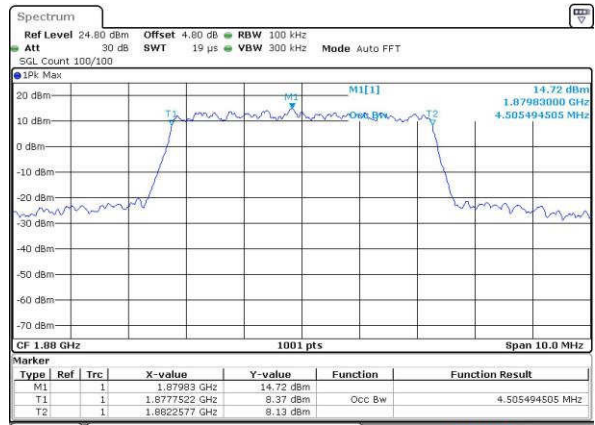

Highest Channel / 3MHz / 16QAM

Date: 18.JUL.2016 21:33:03

LTE Band 2

Lowest Channel / 5MHz / QPSK

Date: 18.JUL.2016 21:39:58

Lowest Channel / 5MHz / 16QAM

Date: 18.JUL.2016 21:40:09

Middle Channel / 5MHz / QPSK

Date: 18.JUL.2016 21:47:04

Middle Channel / 5MHz / 16QAM

Date: 18.JUL.2016 21:47:14

Highest Channel / 5MHz / QPSK

Date: 18.JUL.2016 21:49:37

Highest Channel / 5MHz / 16QAM

Date: 18.JUL.2016 21:49:47

LTE Band 2