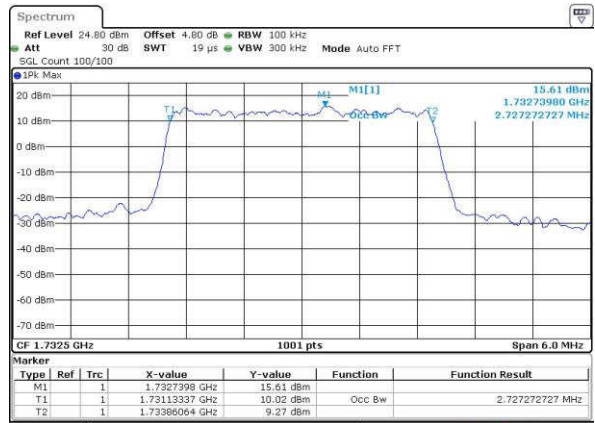

Date: 18.JUL.2016 23:17:16

Lowest Channel / 1.4MHz / 16QAM

Date: 18.JUL.2016 23:17:27

Middle Channel / 1.4MHz / QPSK

Date: 18.JUL.2016 23:24:22

Middle Channel / 1.4MHz / 16QAM

Date: 18.JUL.2016 23:24:32

Highest Channel / 1.4MHz / QPSK

Date: 18.JUL.2016 23:26:55

Highest Channel / 1.4MHz / 16QAM

Date: 18.JUL.2016 23:27:05

LTE Band 4

Lowest Channel / 3MHz / QPSK

Date: 18 JUL 2016 23:34:00

Lowest Channel / 3MHz / 16QAM

Date: 18 JUL 2016 23:34:11

Middle Channel / 3MHz / QPSK

Date: 18 JUL 2016 23:41:06

Middle Channel / 3MHz / 16QAM

Date: 18 JUL 2016 23:41:16

Highest Channel / 3MHz / QPSK

Date: 18 JUL 2016 23:43:39

Highest Channel / 3MHz / 16QAM

Date: 18 JUL 2016 23:43:50