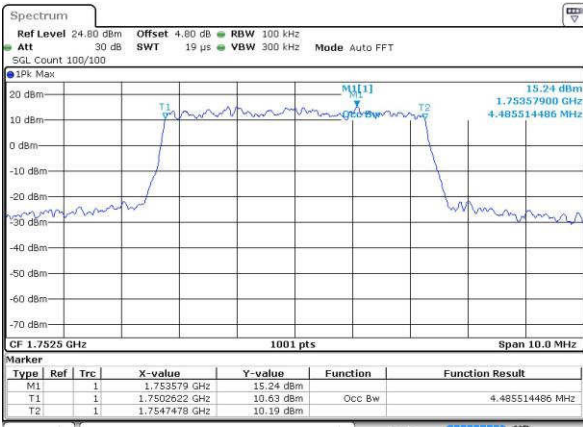

LTE Band 4

Lowest Channel / 5MHz / QPSK

Date: 18 JUL 2016 23:50:45

Lowest Channel / 5MHz / 16QAM

Date: 18 JUL 2016 23:50:55

Middle Channel / 5MHz / QPSK

Date: 18 JUL 2016 23:57:50

Middle Channel / 5MHz / 16QAM

Date: 18 JUL 2016 23:58:00

Highest Channel / 5MHz / QPSK

Date: 19 JUL 2016 00:00:23

Highest Channel / 5MHz / 16QAM

Date: 19 JUL 2016 00:00:34

LTE Band 4

Lowest Channel / 10MHz / QPSK

Date: 19 JUL 2016 00:07:28