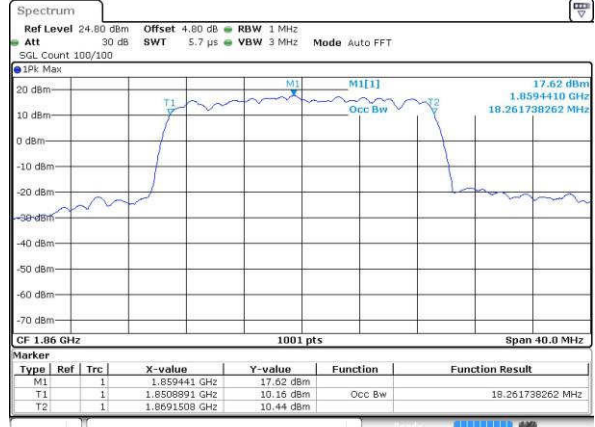

Date: 16 JUL 2016 22:23:16

LTE Band 2

Lowest Channel / 20MHz / QPSK

Date: 18.JUL.2016 22:46:05

Lowest Channel / 20MHz / 16QAM

Date: 18.JUL.2016 22:46:16

Middle Channel / 20MHz / QPSK

Date: 18.JUL.2016 22:53:11

Middle Channel / 20MHz / 16QAM

Date: 18.JUL.2016 22:53:21

Highest Channel / 20MHz / QPSK

Date: 18.JUL.2016 22:55:44

Highest Channel / 20MHz / 16QAM

Date: 18.JUL.2016 22:55:55

LTE Band 4

Lowest Channel / 1.4MHz / QPSK