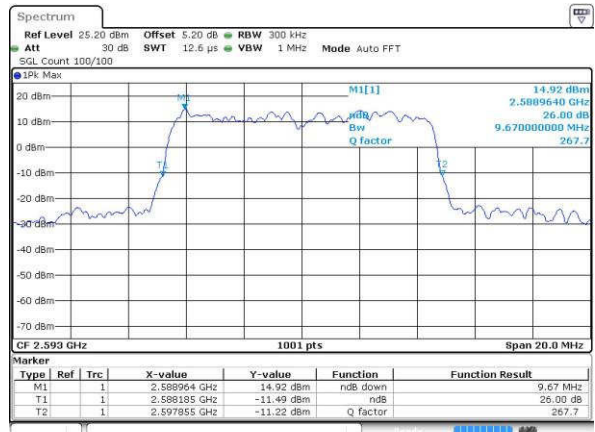

Lowest Channel / 10MHz / 16QAM

Date: 23 JUL 2016 16:02:41

Middle Channel / 10MHz / QPSK

Date: 23 JUL 2016 16:03:14

Middle Channel / 10MHz / 16QAM

Date: 23 JUL 2016 16:03:26

Highest Channel / 10MHz / QPSK

Date: 23 JUL 2016 16:04:00

Highest Channel / 10MHz / 16QAM

Date: 23 JUL 2016 16:04:11

LTE Band 41

Lowest Channel / 15MHz / QPSK

Date: 23 JUL 2016 16:04:45

Lowest Channel / 15MHz / 16QAM

Date: 23 JUL 2016 16:04:56

Middle Channel / 15MHz / QPSK