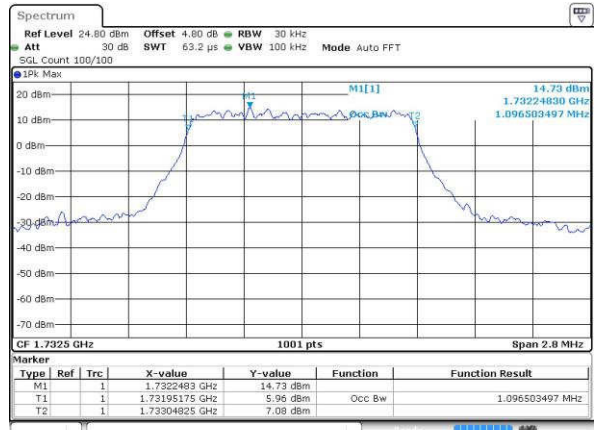

Middle Channel / 20MHz / 16QAM

Date: 18.JUL.2016 22:53:21

Highest Channel / 20MHz / QPSK

Date: 18.JUL.2016 22:55:44

Highest Channel / 20MHz / 16QAM

Date: 18.JUL.2016 22:55:55

LTE Band 4

Lowest Channel / 1.4MHz / QPSK

Date: 18.JUL.2016 23:17:16

Lowest Channel / 1.4MHz / 16QAM

Date: 18.JUL.2016 23:17:27

Middle Channel / 1.4MHz / QPSK

Date: 18.JUL.2016 23:24:22

Middle Channel / 1.4MHz / 16QAM

Date: 18.JUL.2016 23:24:32

Highest Channel / 1.4MHz / QPSK

Date: 18.JUL.2016 23:26:55

Highest Channel / 1.4MHz / 16QAM

Date: 18.JUL.2016 23:27:05

LTE Band 4

Lowest Channel / 3MHz / QPSK

Date: 18 JUL 2016 23:34:00

Lowest Channel / 3MHz / 16QAM

Date: 18 JUL 2016 23:34:11