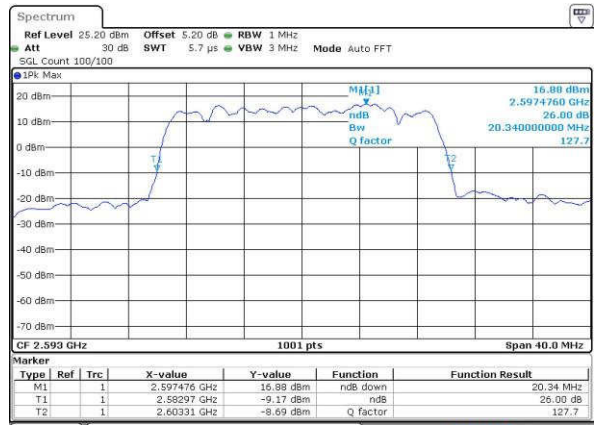

Date: 23 JUL 2016 16:05:30

Middle Channel / 15MHz / 16QAM

Date: 23 JUL 2016 16:05:41

Highest Channel / 15MHz / QPSK

Date: 23 JUL 2016 16:06:15

Highest Channel / 15MHz / 16QAM

Date: 23 JUL 2016 16:06:26

LTE Band 41

Lowest Channel / 20MHz / QPSK

Date: 23 JUL 2016 16:07:00

Lowest Channel / 20MHz / 16QAM

Date: 23 JUL 2016 16:07:12

Middle Channel / 20MHz / QPSK

Date: 23 JUL 2016 16:07:45

Middle Channel / 20MHz / 16QAM

Date: 23 JUL 2016 16:07:57

Highest Channel / 20MHz / QPSK

Date: 23 JUL 2016 16:08:30

Highest Channel / 20MHz / 16QAM

Date: 23 JUL 2016 16:08:42

Occupied Bandwidth

Mode	LTE Band 2 : 99%OBW(MHz)											
	1.4MHz		3MHz		5MHz		10MHz		15MHz		20MHz	
Mod.	QPSK	16QAM	QPSK	16QAM	QPSK	16QAM	QPSK	16QAM	QPSK	16QAM	QPSK	16QAM
Lowest CH	1.09	1.1	2.72	2.72	4.49	4.48	9.03	8.99	13.31	13.4	18.22	18.26
Middle CH	1.09	1.09	2.75	2.72	4.47	4.51	9.01	8.95	13.46	13.46	18.5	18.26
Highest CH	1.09	1.09	2.75	2.73	4.52	4.49	8.97	8.95	13.43	13.4	18.38	18.3

Mode	LTE Band 4 : 99%OBW(MHz)											
	1.4MHz		3MHz		5MHz		10MHz		15MHz		20MHz	
Mod.	QPSK	16QAM	QPSK	16QAM	QPSK	16QAM	QPSK	16QAM	QPSK	16QAM	QPSK	16QAM
Lowest CH	1.09	1.09	2.72	2.72	4.49	4.5	9.05	9.03	13.37	13.4	18.26	18.26
Middle CH	1.09	1.1	2.72	2.73	4.5	4.48	8.97	9.01	13.37	13.4	18.14	18.14
Highest CH	1.09	1.09	2.75	2.73	4.49	4.51	9.05	8.97	13.37	13.46	18.26	18.46