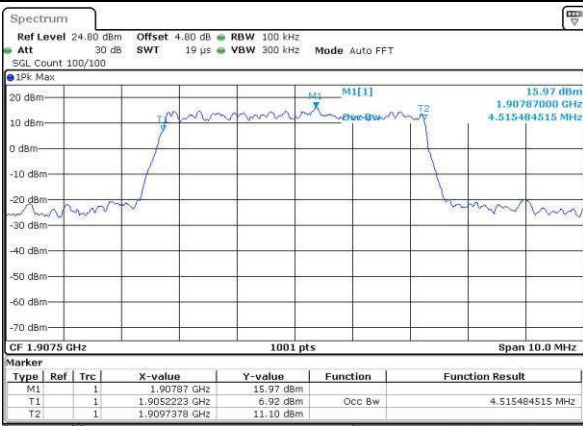

Highest Channel / 3MHz / 16QAM

Date: 18.JUL.2016 21:33:03

LTE Band 2

Lowest Channel / 5MHz / QPSK

Date: 18.JUL.2016 21:39:58

Lowest Channel / 5MHz / 16QAM

Date: 18.JUL.2016 21:40:09

Middle Channel / 5MHz / QPSK

Date: 18.JUL.2016 21:47:04

Middle Channel / 5MHz / 16QAM

Date: 18.JUL.2016 21:47:14

Highest Channel / 5MHz / QPSK

Date: 18.JUL.2016 21:49:37

Highest Channel / 5MHz / 16QAM

Date: 18.JUL.2016 21:49:47

LTE Band 2