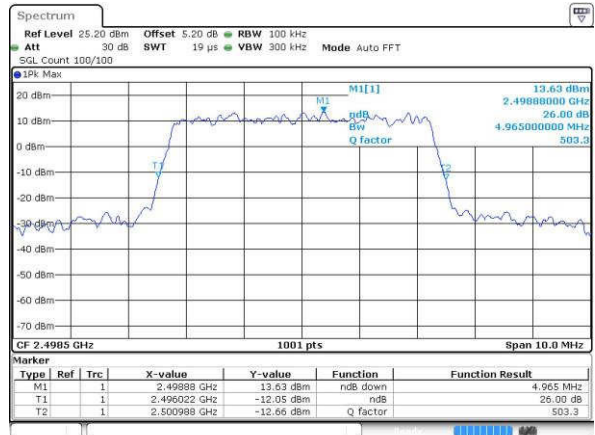

LTE Band 41

Lowest Channel / 5MHz / QPSK

Date: 23 JUL 2016 16:00:14

Lowest Channel / 5MHz / 16QAM

Date: 23 JUL 2016 16:00:25

Middle Channel / 5MHz / QPSK

Date: 23 JUL 2016 16:00:59

Middle Channel / 5MHz / 16QAM

Date: 23 JUL 2016 16:01:10

Highest Channel / 5MHz / QPSK

Date: 23 JUL 2016 16:01:44

Highest Channel / 5MHz / 16QAM

Date: 23 JUL 2016 16:01:55

LTE Band 41

Lowest Channel / 10MHz / QPSK

Date: 23 JUL 2016 16:02:29