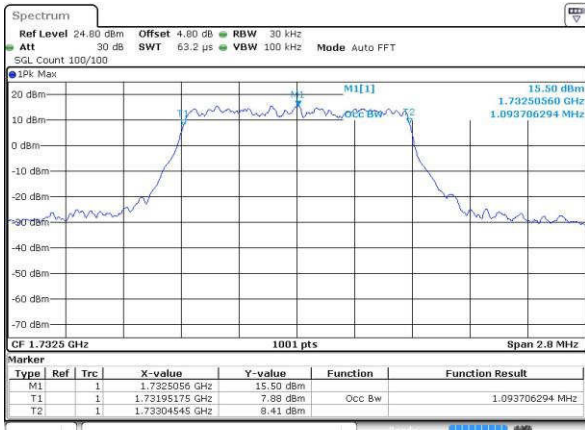

Date: 16 JUL 2016 22:23:16

LTE Band 2

Lowest Channel / 20MHz / QPSK

Date: 18.JUL.2016 22:46:05

Lowest Channel / 20MHz / 16QAM

Date: 18.JUL.2016 22:46:16

Middle Channel / 20MHz / QPSK

Date: 18.JUL.2016 22:53:11

Middle Channel / 20MHz / 16QAM

Date: 18.JUL.2016 22:53:21

Highest Channel / 20MHz / QPSK

Date: 18.JUL.2016 22:55:44

Highest Channel / 20MHz / 16QAM

Date: 18.JUL.2016 22:55:55

LTE Band 4

Lowest Channel / 1.4MHz / QPSK

Date: 18.JUL.2016 23:17:16

Lowest Channel / 1.4MHz / 16QAM

Date: 18.JUL.2016 23:17:27

Middle Channel / 1.4MHz / QPSK

Date: 18.JUL.2016 23:24:22

Middle Channel / 1.4MHz / 16QAM

Date: 18.JUL.2016 23:24:32

Highest Channel / 1.4MHz / QPSK

Date: 18.JUL.2016 23:26:55

Highest Channel / 1.4MHz / 16QAM

Date: 18.JUL.2016 23:27:05

LTE Band 4

Lowest Channel / 3MHz / QPSK

Date: 18 JUL 2016 23:34:00

Lowest Channel / 3MHz / 16QAM

Date: 18 JUL 2016 23:34:11