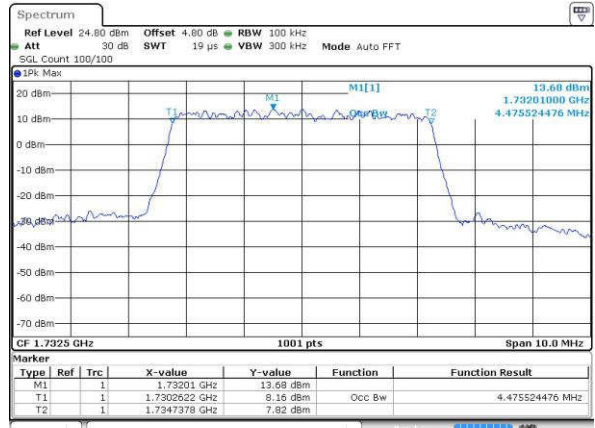

LTE Band 4

Lowest Channel / 5MHz / QPSK

Date: 18 JUL 2016 23:50:45

Lowest Channel / 5MHz / 16QAM

Date: 18 JUL 2016 23:50:55

Middle Channel / 5MHz / QPSK

Date: 18 JUL 2016 23:57:50

Middle Channel / 5MHz / 16QAM

Date: 18 JUL 2016 23:58:00

Highest Channel / 5MHz / QPSK

Date: 19 JUL 2016 00:00:23

Highest Channel / 5MHz / 16QAM

Date: 19 JUL 2016 00:00:34

LTE Band 4

Lowest Channel / 10MHz / QPSK

Date: 19 JUL 2016 00:07:28