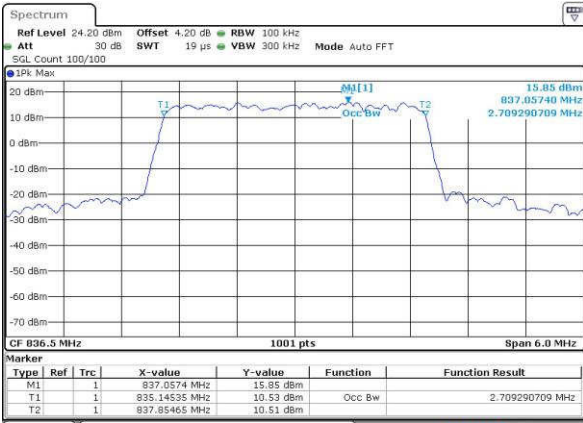

Highest Channel / 20MHz / QPSK

Date: 19 JUL 2016 00:50:35

Highest Channel / 20MHz / 16QAM

Date: 19 JUL 2016 00:50:46

LTE Band 5

Lowest Channel / 1.4MHz / QPSK

Date: 18.JUL.2016 16:45:53

Lowest Channel / 1.4MHz / 16QAM

Date: 18.JUL.2016 16:46:04

Middle Channel / 1.4MHz / QPSK

Date: 18.JUL.2016 17:00:57

Middle Channel / 1.4MHz / 16QAM

Date: 18.JUL.2016 17:01:06

Highest Channel / 1.4MHz / QPSK

Date: 18.JUL.2016 17:03:30

Highest Channel / 1.4MHz / 16QAM

Date: 18.JUL.2016 17:03:40

LTE Band 5

Lowest Channel / 3MHz / QPSK

Date: 16.JUL.2016 17:18:34

Lowest Channel / 3MHz / 16QAM

Date: 16.JUL.2016 17:18:44

Middle Channel / 3MHz / QPSK

Date: 16.JUL.2016 17:33:38

Middle Channel / 3MHz / 16QAM

Date: 16.JUL.2016 17:33:49

Highest Channel / 3MHz / QPSK

Date: 16.JUL.2016 17:36:10

Highest Channel / 3MHz / 16QAM

Date: 16.JUL.2016 17:36:21

LTE Band 5

Lowest Channel / 5MHz / QPSK