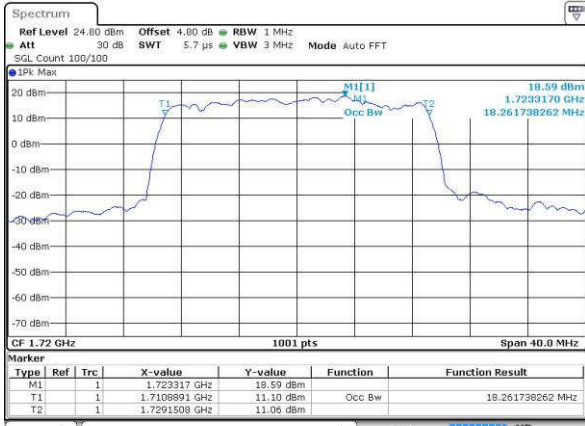

LTE Band 4

Lowest Channel / 20MHz / QPSK

Date: 19 JUL 2016 00:40:56