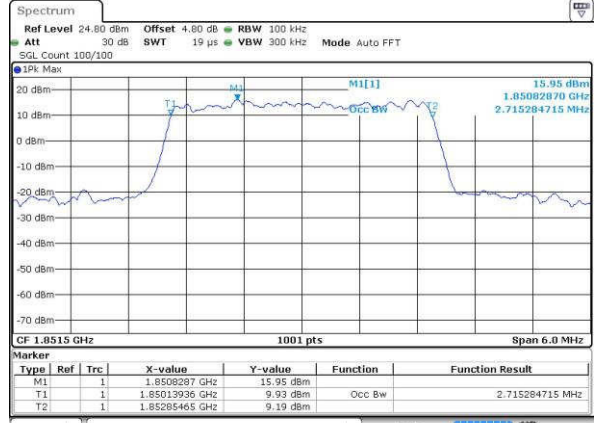

Lowest Channel / 3MHz / 16QAM

Date: 18.JUL.2016 21:23:25