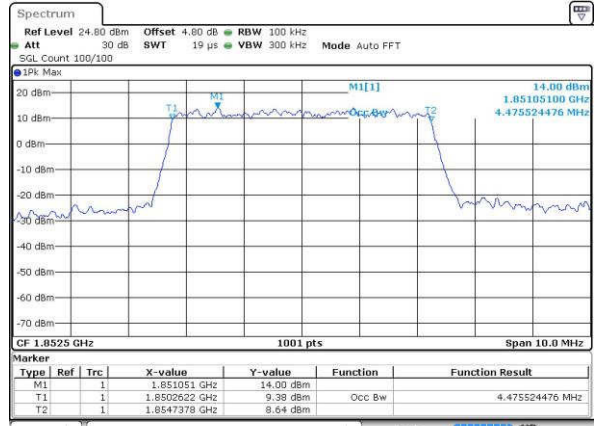

Highest Channel / 3MHz / 16QAM

Date: 18.JUL.2016 21:33:03

LTE Band 2

Lowest Channel / 5MHz / QPSK

Date: 18.JUL.2016 21:39:58

Lowest Channel / 5MHz / 16QAM

Date: 18.JUL.2016 21:40:09

Middle Channel / 5MHz / QPSK