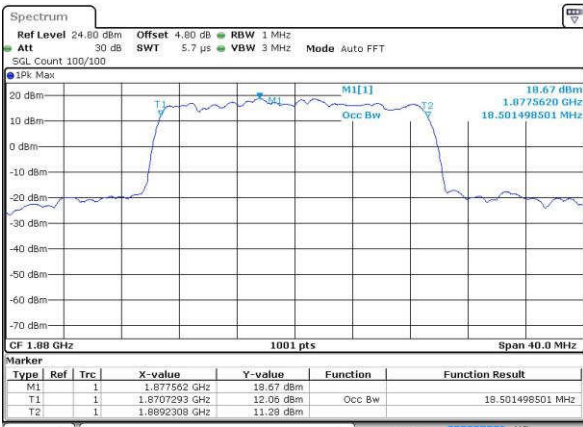

Date: 16 JUL 2016 22:23:16

LTE Band 2

Lowest Channel / 20MHz / QPSK

Date: 18.JUL.2016 22:46:05

Lowest Channel / 20MHz / 16QAM

Date: 18.JUL.2016 22:46:16

Middle Channel / 20MHz / QPSK

Date: 18.JUL.2016 22:53:11

Middle Channel / 20MHz / 16QAM

Date: 18.JUL.2016 22:53:21

Highest Channel / 20MHz / QPSK

Date: 18.JUL.2016 22:55:44

Highest Channel / 20MHz / 16QAM

Date: 18.JUL.2016 22:55:55

LTE Band 4

Lowest Channel / 1.4MHz / QPSK