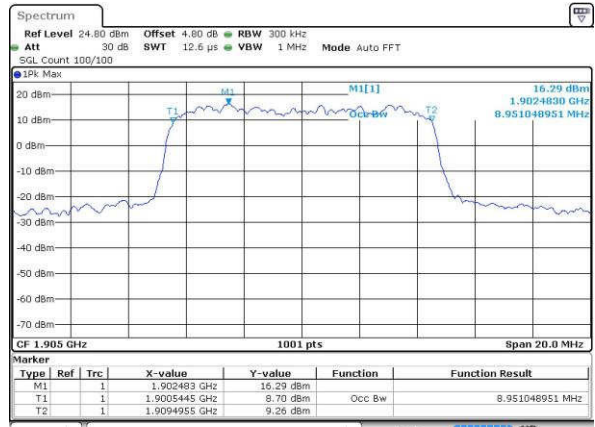

Date: 18.JUL.2016 21:47:04

Middle Channel / 5MHz / 16QAM

Date: 18.JUL.2016 21:47:14

Highest Channel / 5MHz / QPSK

Date: 18.JUL.2016 21:49:37

Highest Channel / 5MHz / 16QAM

Date: 18.JUL.2016 21:49:47

LTE Band 2

Lowest Channel / 10MHz / QPSK

Date: 18.JUL.2016 21:56:43

Lowest Channel / 10MHz / 16QAM

Date: 18.JUL.2016 21:56:53

Middle Channel / 10MHz / QPSK

Date: 18.JUL.2016 22:03:48

Middle Channel / 10MHz / 16QAM

Date: 18.JUL.2016 22:03:58

Highest Channel / 10MHz / QPSK

Date: 18.JUL.2016 22:06:21

Highest Channel / 10MHz / 16QAM

Date: 18.JUL.2016 22:06:31

LTE Band 2

Lowest Channel / 15MHz / QPSK

Date: 16 JUL 2016 22:13:26

Lowest Channel / 15MHz / 16QAM