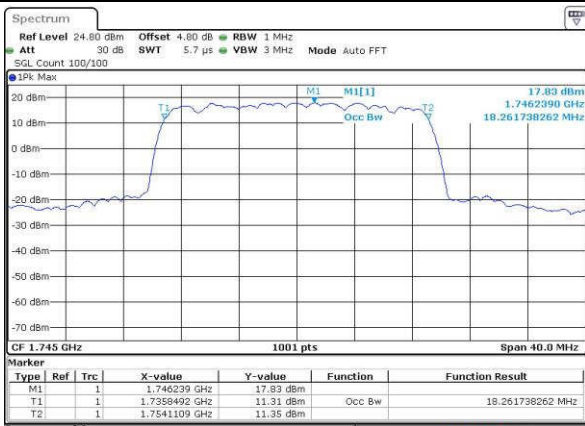

Date: 19 JUL 2016 00:31:18

Middle Channel / 15MHz / 16QAM

Date: 19 JUL 2016 00:31:28

Highest Channel / 15MHz / QPSK

Date: 19 JUL 2016 00:33:51

Highest Channel / 15MHz / 16QAM

Date: 19 JUL 2016 00:34:01

LTE Band 4

Lowest Channel / 20MHz / QPSK

Date: 19 JUL 2016 00:40:56

Lowest Channel / 20MHz / 16QAM

Date: 19 JUL 2016 00:41:07

Middle Channel / 20MHz / QPSK

Date: 19 JUL 2016 00:48:02

Middle Channel / 20MHz / 16QAM

Date: 19 JUL 2016 00:48:12

Highest Channel / 20MHz / QPSK

Date: 19 JUL 2016 00:50:35

Highest Channel / 20MHz / 16QAM

Date: 19 JUL 2016 00:50:46

LTE Band 5

Lowest Channel / 1.4MHz / QPSK

Date: 18.JUL.2016 16:45:53

Lowest Channel / 1.4MHz / 16QAM