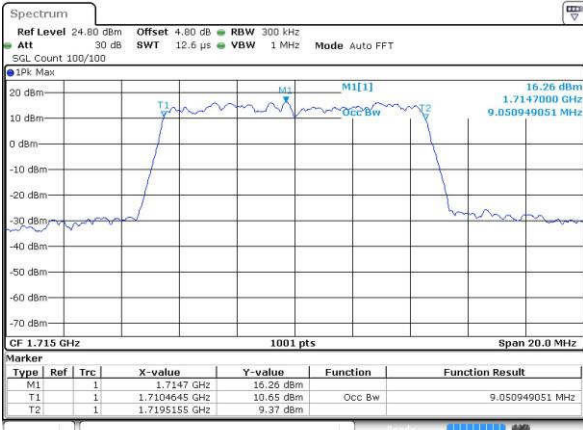

Date: 18 JUL 2016 23:58:00

Highest Channel / 5MHz / QPSK

Date: 19 JUL 2016 00:00:23

Highest Channel / 5MHz / 16QAM

Date: 19 JUL 2016 00:00:34

LTE Band 4

Lowest Channel / 10MHz / QPSK

Date: 19 JUL 2016 00:07:28