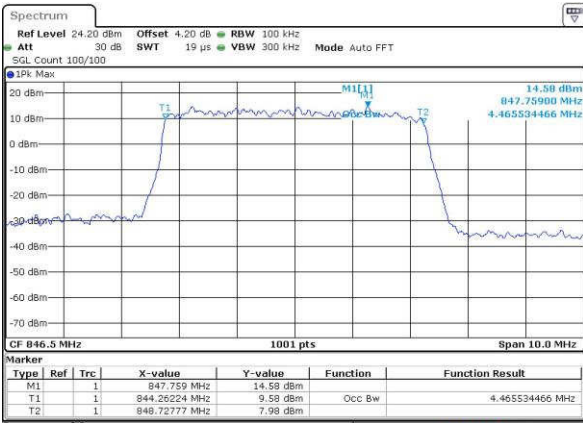

Middle Channel / 3MHz / 16QAM

Date: 16.JUL.2016 17:33:49

Highest Channel / 3MHz / QPSK

Date: 16.JUL.2016 17:36:10

Highest Channel / 3MHz / 16QAM

Date: 16.JUL.2016 17:36:21

LTE Band 5

Lowest Channel / 5MHz / QPSK

Date: 18.JUL.2016 17:51:14

Lowest Channel / 5MHz / 16QAM

Date: 18.JUL.2016 17:51:25

Middle Channel / 5MHz / QPSK

Date: 18.JUL.2016 18:06:18

Middle Channel / 5MHz / 16QAM

Date: 18.JUL.2016 18:06:29

Highest Channel / 5MHz / QPSK

Date: 18.JUL.2016 18:08:50

Highest Channel / 5MHz / 16QAM

Date: 18.JUL.2016 18:09:01