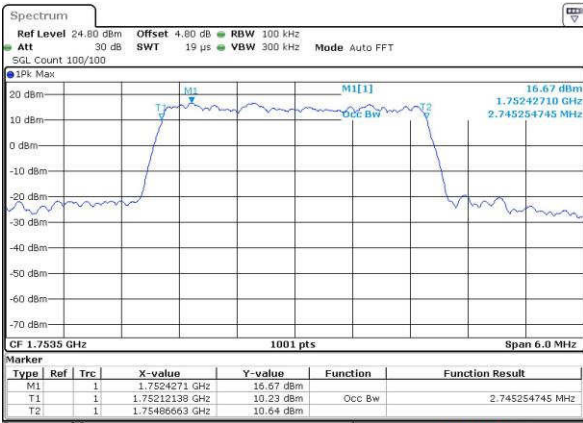

Date: 18.JUL.2016 23:26:55

Highest Channel / 1.4MHz / 16QAM

Date: 18.JUL.2016 23:27:05

LTE Band 4

Lowest Channel / 3MHz / QPSK

Date: 18 JUL 2016 23:34:00

Lowest Channel / 3MHz / 16QAM

Date: 18 JUL 2016 23:34:11

Middle Channel / 3MHz / QPSK

Date: 18 JUL 2016 23:41:06

Middle Channel / 3MHz / 16QAM

Date: 18 JUL 2016 23:41:16

Highest Channel / 3MHz / QPSK

Date: 18 JUL 2016 23:43:39

Highest Channel / 3MHz / 16QAM

Date: 18 JUL 2016 23:43:50

LTE Band 4

Lowest Channel / 5MHz / QPSK

Date: 18 JUL 2016 23:50:45

Lowest Channel / 5MHz / 16QAM

Date: 18 JUL 2016 23:50:55

Middle Channel / 5MHz / QPSK

Date: 18 JUL 2016 23:57:50

Middle Channel / 5MHz / 16QAM