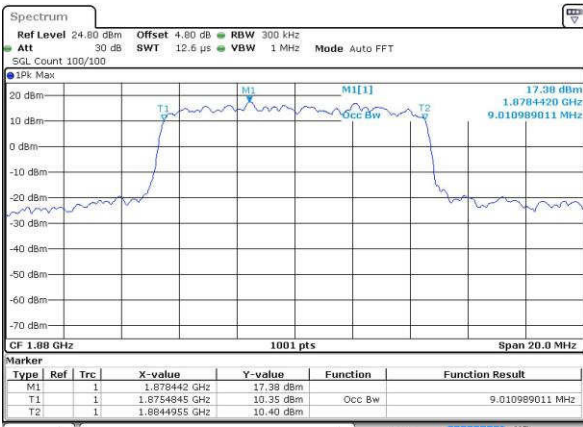

Date: 18.JUL.2016 21:47:04

Middle Channel / 5MHz / 16QAM

Date: 18.JUL.2016 21:47:14

Highest Channel / 5MHz / QPSK

Date: 18.JUL.2016 21:49:37

Highest Channel / 5MHz / 16QAM

Date: 18.JUL.2016 21:49:47

LTE Band 2

Lowest Channel / 10MHz / QPSK

Date: 18.JUL.2016 21:56:43

Lowest Channel / 10MHz / 16QAM

Date: 18.JUL.2016 21:56:53

Middle Channel / 10MHz / QPSK

Date: 18.JUL.2016 22:03:48

Middle Channel / 10MHz / 16QAM

Date: 18.JUL.2016 22:03:58

Highest Channel / 10MHz / QPSK

Date: 18.JUL.2016 22:06:21

Highest Channel / 10MHz / 16QAM

Date: 18.JUL.2016 22:06:31

LTE Band 2

Lowest Channel / 15MHz / QPSK

Date: 16 JUL 2016 22:13:26

Lowest Channel / 15MHz / 16QAM