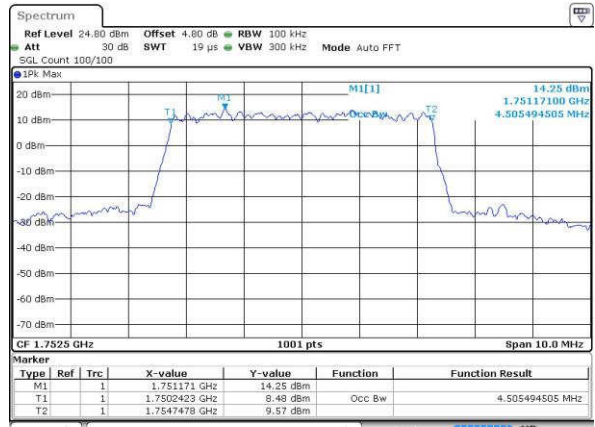

LTE Band 4

Lowest Channel / 5MHz / QPSK

Date: 18 JUL 2016 23:50:45

Lowest Channel / 5MHz / 16QAM

Date: 18 JUL 2016 23:50:55

Middle Channel / 5MHz / QPSK

Date: 18 JUL 2016 23:57:50

Middle Channel / 5MHz / 16QAM

Date: 18 JUL 2016 23:58:00

Highest Channel / 5MHz / QPSK

Date: 19 JUL 2016 00:00:23

Highest Channel / 5MHz / 16QAM

Date: 19 JUL 2016 00:00:34

LTE Band 4

Lowest Channel / 10MHz / QPSK

Date: 19 JUL 2016 00:07:28