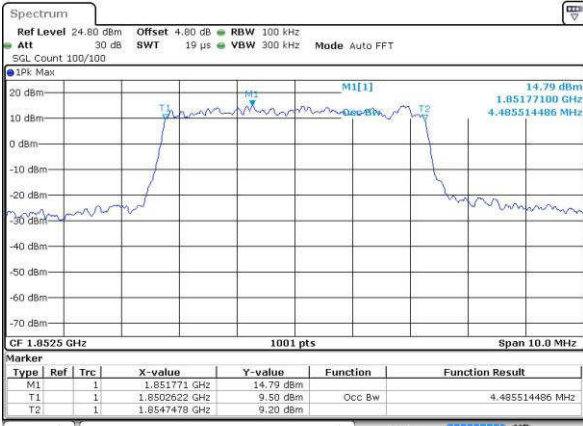

Highest Channel / 3MHz / 16QAM

Date: 18.JUL.2016 21:33:03

LTE Band 2

Lowest Channel / 5MHz / QPSK

Date: 18.JUL.2016 21:39:58

Lowest Channel / 5MHz / 16QAM

Date: 18.JUL.2016 21:40:09

Middle Channel / 5MHz / QPSK

Date: 18.JUL.2016 21:47:04

Middle Channel / 5MHz / 16QAM

Date: 18.JUL.2016 21:47:14

Highest Channel / 5MHz / QPSK

Date: 18.JUL.2016 21:49:37

Highest Channel / 5MHz / 16QAM

Date: 18.JUL.2016 21:49:47

LTE Band 2