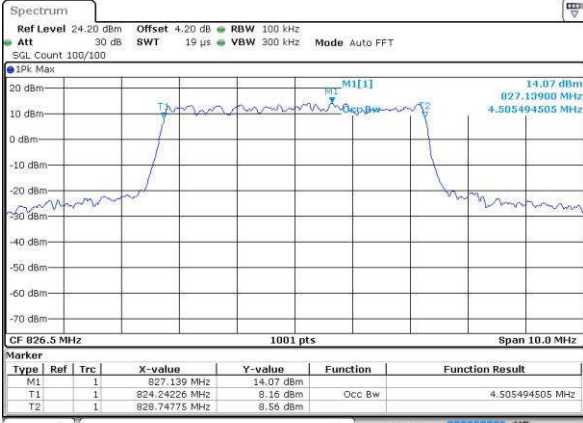

Date: 18.JUL.2016 17:03:40

LTE Band 5

Lowest Channel / 3MHz / QPSK

Date: 16.JUL.2016 17:18:34

Lowest Channel / 3MHz / 16QAM

Date: 16.JUL.2016 17:18:44

Middle Channel / 3MHz / QPSK

Date: 16.JUL.2016 17:33:38

Middle Channel / 3MHz / 16QAM

Date: 16.JUL.2016 17:33:49

Highest Channel / 3MHz / QPSK

Date: 16.JUL.2016 17:36:10

Highest Channel / 3MHz / 16QAM

Date: 16.JUL.2016 17:36:21

LTE Band 5

Lowest Channel / 5MHz / QPSK