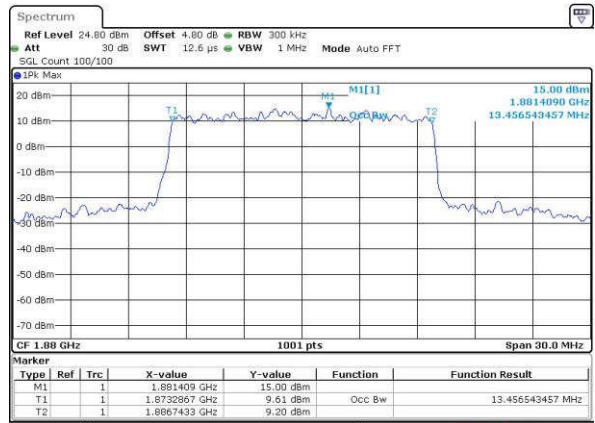

Middle Channel / 15MHz / 16QAM

Date: 16 JUL 2016 22:20:43