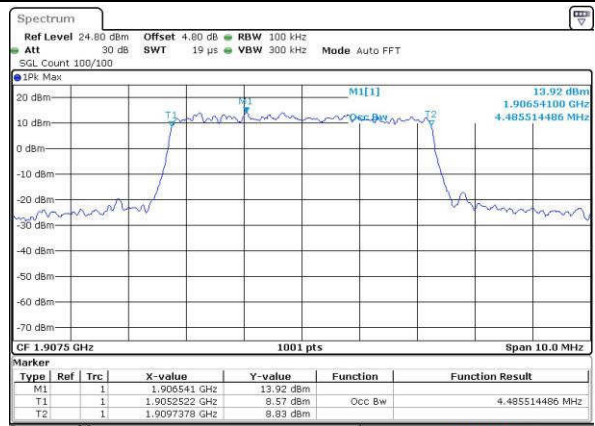

Date: 18.JUL.2016 21:47:04

Middle Channel / 5MHz / 16QAM

Date: 18.JUL.2016 21:47:14

Highest Channel / 5MHz / QPSK

Date: 18.JUL.2016 21:49:37

Highest Channel / 5MHz / 16QAM

Date: 18.JUL.2016 21:49:47

LTE Band 2