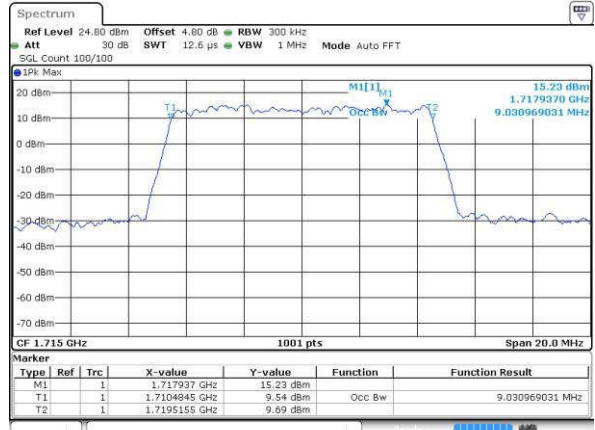

Lowest Channel / 10MHz / 16QAM

Date: 19 JUL 2016 00:07:39