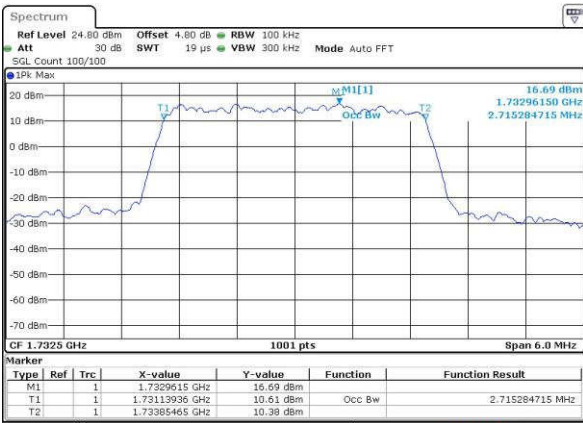

Middle Channel / 3MHz / QPSK

Date: 18 JUL 2016 23:41:06