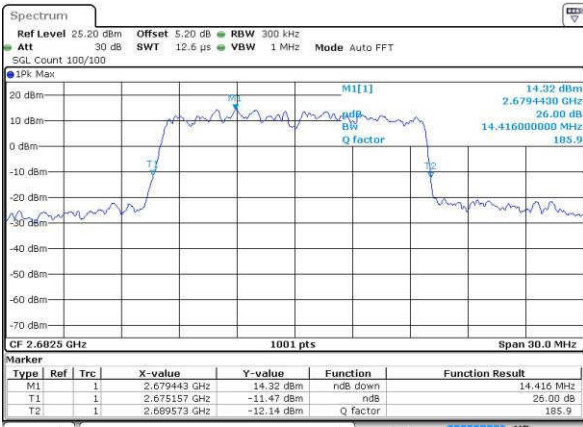

Highest Channel / 15MHz / QPSK

Date: 23 JUL 2016 16:06:15