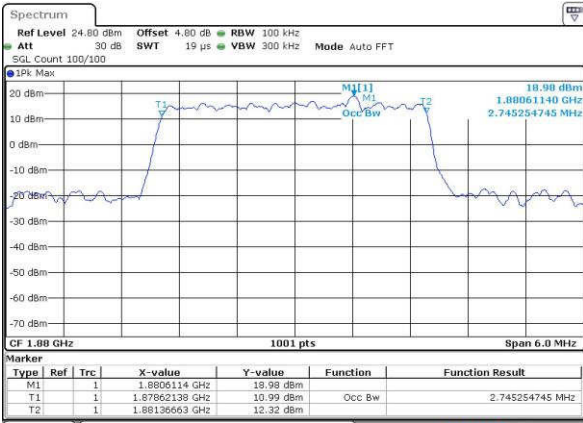

Middle Channel / 3MHz / QPSK

Date: 18.JUL.2016 21:30:19