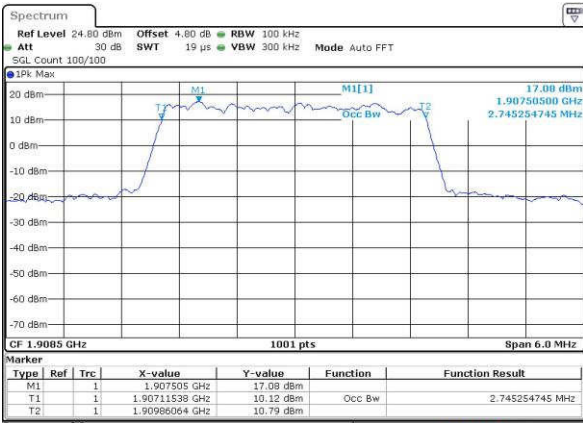

Date: 18.JUL.2016 21:13:46

Highest Channel / 1.4MHz / QPSK

Date: 18.JUL.2016 21:16:09

Highest Channel / 1.4MHz / 16QAM

Date: 18.JUL.2016 21:16:19

LTE Band 2

Lowest Channel / 3MHz / QPSK

Date: 18.JUL.2016 21:23:14

Lowest Channel / 3MHz / 16QAM

Date: 18.JUL.2016 21:23:25

Middle Channel / 3MHz / QPSK

Date: 18.JUL.2016 21:30:19

Middle Channel / 3MHz / 16QAM

Date: 18.JUL.2016 21:30:30

Highest Channel / 3MHz / QPSK

Date: 18.JUL.2016 21:32:53

Highest Channel / 3MHz / 16QAM

Date: 18.JUL.2016 21:33:03

LTE Band 2

Lowest Channel / 5MHz / QPSK

Date: 18.JUL.2016 21:39:58

Lowest Channel / 5MHz / 16QAM

Date: 18.JUL.2016 21:40:09

Middle Channel / 5MHz / QPSK