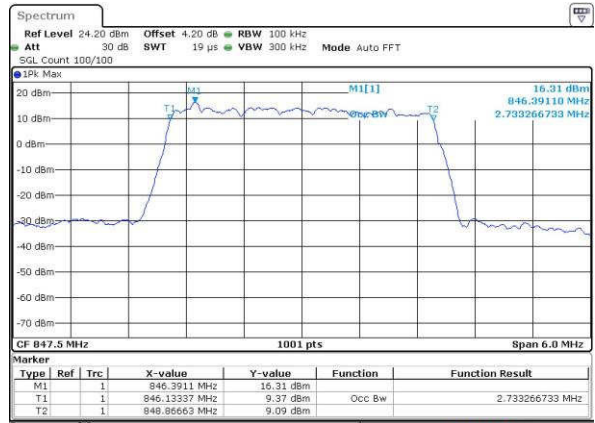

Date: 18.JUL.2016 17:03:40

LTE Band 5

Lowest Channel / 3MHz / QPSK

Date: 16.JUL.2016 17:18:34

Lowest Channel / 3MHz / 16QAM

Date: 16.JUL.2016 17:18:44

Middle Channel / 3MHz / QPSK

Date: 16.JUL.2016 17:33:38

Middle Channel / 3MHz / 16QAM

Date: 16.JUL.2016 17:33:49

Highest Channel / 3MHz / QPSK

Date: 16.JUL.2016 17:36:10

Highest Channel / 3MHz / 16QAM

Date: 16.JUL.2016 17:36:21

LTE Band 5

Lowest Channel / 5MHz / QPSK

Date: 18.JUL.2016 17:51:14

Lowest Channel / 5MHz / 16QAM

Date: 18.JUL.2016 17:51:25

Middle Channel / 5MHz / QPSK

Date: 18.JUL.2016 18:06:18

Middle Channel / 5MHz / 16QAM

Date: 18.JUL.2016 18:06:29

Highest Channel / 5MHz / QPSK

Date: 18.JUL.2016 18:08:50

Highest Channel / 5MHz / 16QAM

Date: 18.JUL.2016 18:09:01