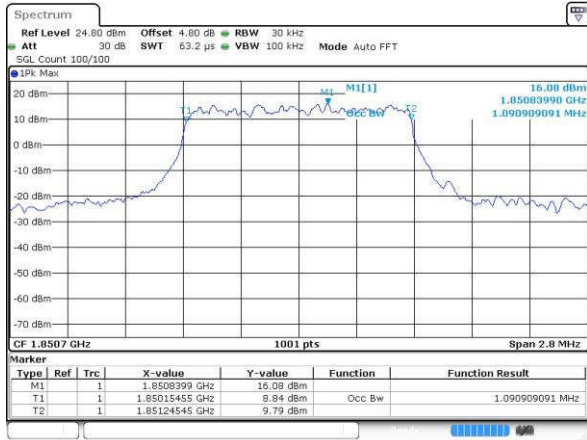

LTE Band 2

Lowest Channel / 1.4MHz / QPSK

Date: 18.JUL.2016 21:06:29