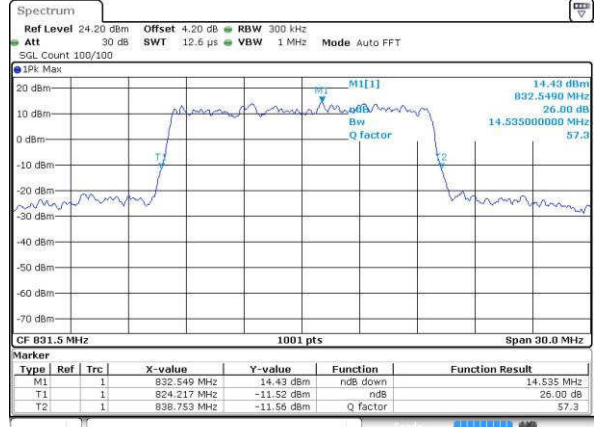

Lowest Channel / 10MHz / 16QAM

Date: 19 JUL 2016 22:15:04

Middle Channel / 10MHz / QPSK

Date: 19 JUL 2016 22:15:57

Middle Channel / 10MHz / 16QAM

Date: 19 JUL 2016 22:15:28

Highest Channel / 10MHz / QPSK

Date: 19 JUL 2016 22:16:32

Highest Channel / 10MHz / 16QAM

Date: 19 JUL 2016 22:17:00

LTE Band 26

Lowest Channel / 15MHz / QPSK

Date: 19 JUL 2016 22:28:50

Lowest Channel / 15MHz / 16QAM

Date: 19 JUL 2016 22:27:34

Middle Channel / 15MHz / QPSK

Date: 19 JUL 2016 22:50:15

Middle Channel / 15MHz / 16QAM

Date: 19 JUL 2016 22:50:42

Highest Channel / 15MHz / QPSK

Date: 19 JUL 2016 22:54:11

Highest Channel / 15MHz / 16QAM

Date: 19 JUL 2016 22:54:31