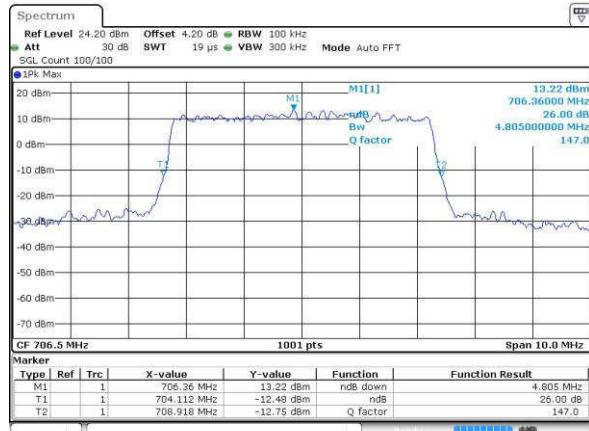

Highest Channel / 10MHz / 16QAM

Date: 19 JUL 2016 04:22:08

LTE Band 17

Lowest Channel / 5MHz / QPSK

Date: 16.JUL.2016 15:23:29

Lowest Channel / 5MHz / 16QAM

Date: 16.JUL.2016 15:23:40

Middle Channel / 5MHz / QPSK

Date: 16.JUL.2016 15:30:33

Middle Channel / 5MHz / 16QAM

Date: 16.JUL.2016 15:30:44

Highest Channel / 5MHz / QPSK

Date: 16.JUL.2016 15:33:05

Highest Channel / 5MHz / 16QAM

Date: 16.JUL.2016 15:33:16

LTE Band 17