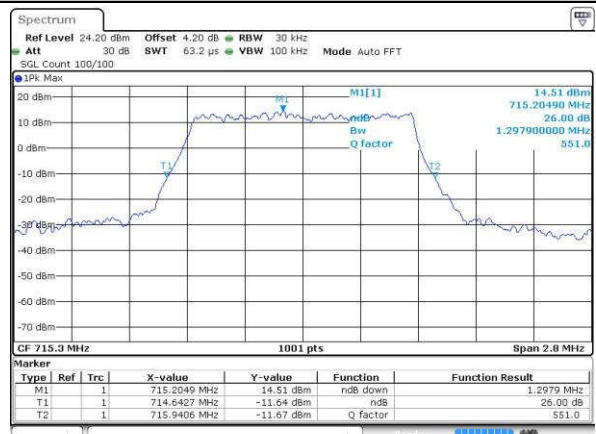

Middle Channel / 20MHz / 16QAM

Date: 19 JUL 2016 02:04:46

Highest Channel / 20MHz / QPSK

Date: 19 JUL 2016 02:05:28

Highest Channel / 20MHz / 16QAM

Date: 19 JUL 2016 02:05:07

LTE Band 12

Lowest Channel / 1.4MHz / QPSK

Date: 19 JUL 2016 02:44:54

Lowest Channel / 1.4MHz / 16QAM

Date: 19 JUL 2016 02:44:44

Middle Channel / 1.4MHz / QPSK

Date: 19 JUL 2016 02:44:23

Middle Channel / 1.4MHz / 16QAM

Date: 19 JUL 2016 02:44:33

Highest Channel / 1.4MHz / QPSK

Date: 19 JUL 2016 02:44:12

Highest Channel / 1.4MHz / 16QAM

Date: 19 JUL 2016 02:44:02

LTE Band 12

Lowest Channel / 3MHz / QPSK

Date: 19 JUL 2016 03:17:36

Lowest Channel / 3MHz / 16QAM

Date: 19 JUL 2016 03:17:26