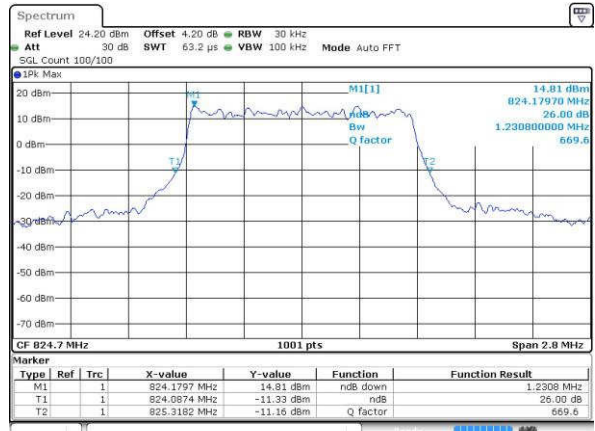

Date: 19 JUL 2016 07:18:53

LTE Band 25

Highest Channel / 10MHz / QPSK

Date: 19 JUL 2016 07:22:56

Highest Channel / 10MHz / 16QAM

Date: 19 JUL 2016 07:23:29

Highest Channel / 15MHz / QPSK

Date: 19 JUL 2016 07:27:55

Highest Channel / 15MHz / 16QAM

Date: 19 JUL 2016 07:28:18

Highest Channel / 20MHz / QPSK

Date: 19 JUL 2016 07:34:33

Highest Channel / 20MHz / 16QAM

Date: 19 JUL 2016 07:35:41

LTE Band 26

Lowest Channel / 1.4MHz / QPSK

Date: 19 JUL 2016 21:07:34

Lowest Channel / 1.4MHz / 16QAM

Date: 19 JUL 2016 21:16:48

Middle Channel / 1.4MHz / QPSK

Date: 19 JUL 2016 21:34:31

Middle Channel / 1.4MHz / 16QAM

Date: 19 JUL 2016 21:35:01

Highest Channel / 1.4MHz / QPSK

Date: 19 JUL 2016 21:36:28

Highest Channel / 1.4MHz / 16QAM

Date: 19 JUL 2016 21:36:50

LTE Band 26

Lowest Channel / 3MHz / QPSK

Date: 19 JUL 2016 21:44:26

Lowest Channel / 3MHz / 16QAM

Date: 19 JUL 2016 21:44:47