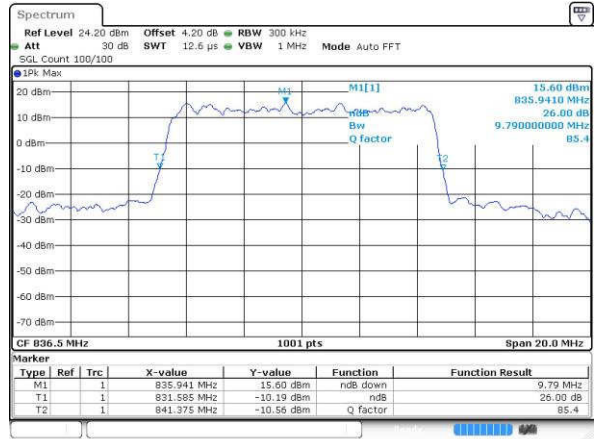

Date: 19 JUL 2016 22:08:50

Highest Channel / 5MHz / QPSK

Date: 19 JUL 2016 22:09:57

Highest Channel / 5MHz / 16QAM

Date: 19 JUL 2016 22:10:18

LTE Band 26

Lowest Channel / 10MHz / QPSK

Date: 19 JUL 2016 22:14:44

Lowest Channel / 10MHz / 16QAM

Date: 19 JUL 2016 22:15:04

Middle Channel / 10MHz / QPSK

Date: 19 JUL 2016 22:15:57

Middle Channel / 10MHz / 16QAM

Date: 19 JUL 2016 22:15:28

Highest Channel / 10MHz / QPSK

Date: 19 JUL 2016 22:16:32

Highest Channel / 10MHz / 16QAM

Date: 19 JUL 2016 22:17:00

LTE Band 26

Lowest Channel / 15MHz / QPSK

Date: 19 JUL 2016 22:28:50

Lowest Channel / 15MHz / 16QAM

Date: 19 JUL 2016 22:27:34

Middle Channel / 15MHz / QPSK