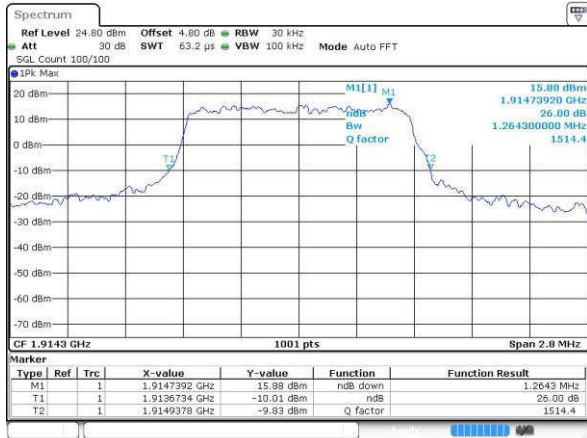

Highest Channel / 10MHz / QPSK

Date: 18.JUL.2016 15:48:46

Highest Channel / 10MHz / 16QAM

Date: 18.JUL.2016 15:48:56

LTE Band 25

Highest Channel / 1.4MHz / QPSK

Date: 19 JUL 2016 06:52:12

Highest Channel / 1.4MHz / 16QAM

Date: 19 JUL 2016 06:51:48

Highest Channel / 3MHz / QPSK

Date: 19 JUL 2016 07:07:48

Highest Channel / 3MHz / 16QAM

Date: 19 JUL 2016 07:08:11

Highest Channel / 5MHz / QPSK

Date: 19 JUL 2016 07:18:33

Highest Channel / 5MHz / 16QAM