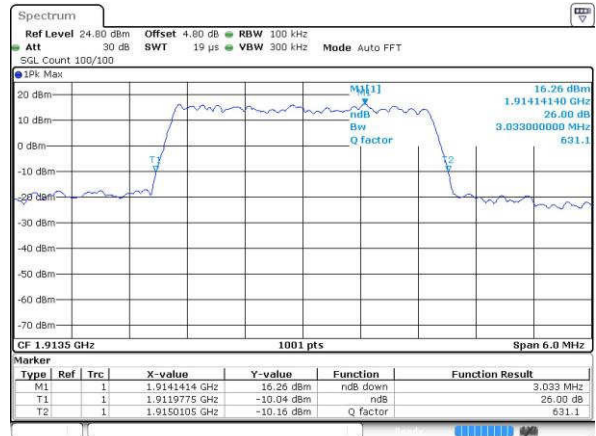

Highest Channel / 3MHz / 16QAM

Date: 19 JUL 2016 07:08:11