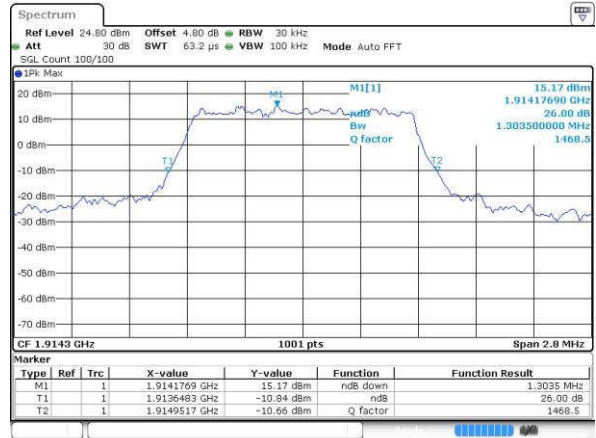

Highest Channel / 10MHz / QPSK

Date: 18.JUL.2016 15:48:46

Highest Channel / 10MHz / 16QAM

Date: 18.JUL.2016 15:48:56

LTE Band 25

Highest Channel / 1.4MHz / QPSK

Date: 19 JUL 2016 06:52:12

Highest Channel / 1.4MHz / 16QAM

Date: 19 JUL 2016 06:51:48

Highest Channel / 3MHz / QPSK

Date: 19 JUL 2016 07:07:48

Highest Channel / 3MHz / 16QAM

Date: 19 JUL 2016 07:08:11

Highest Channel / 5MHz / QPSK

Date: 19 JUL 2016 07:18:33

Highest Channel / 5MHz / 16QAM