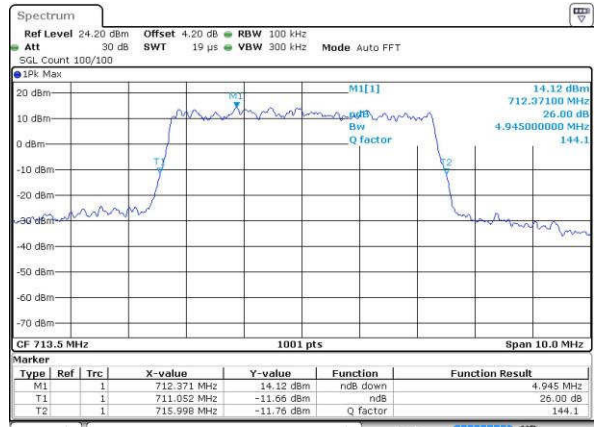

LTE Band 12

Lowest Channel / 5MHz / QPSK

Date: 19 JUL 2016 03:50:18

Lowest Channel / 5MHz / 16QAM

Date: 19 JUL 2016 03:50:08

Middle Channel / 5MHz / QPSK

Date: 19 JUL 2016 03:49:47

Middle Channel / 5MHz / 16QAM

Date: 19 JUL 2016 03:49:57

Highest Channel / 5MHz / QPSK

Date: 19 JUL 2016 03:49:36

Highest Channel / 5MHz / 16QAM

Date: 19 JUL 2016 03:49:26

LTE Band 12

Lowest Channel / 10MHz / QPSK

Date: 19 JUL 2016 04:23:00