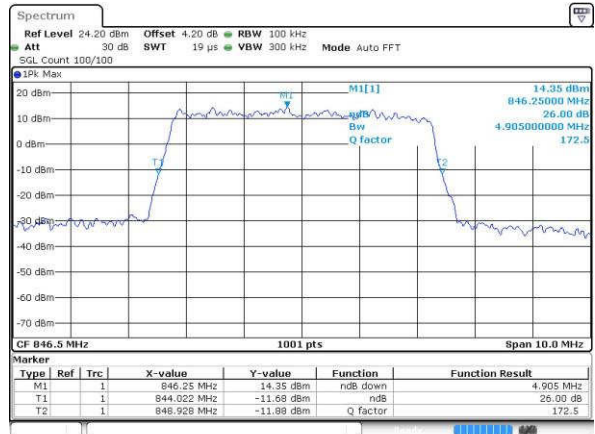

LTE Band 26

Lowest Channel / 5MHz / QPSK

Date: 19 JUL 2016 22:03:40

Lowest Channel / 5MHz / 16QAM

Date: 19 JUL 2016 22:04:02

Middle Channel / 5MHz / QPSK

Date: 19 JUL 2016 22:09:20

Middle Channel / 5MHz / 16QAM

Date: 19 JUL 2016 22:08:50

Highest Channel / 5MHz / QPSK

Date: 19 JUL 2016 22:09:57

Highest Channel / 5MHz / 16QAM

Date: 19 JUL 2016 22:10:18

LTE Band 26

Lowest Channel / 10MHz / QPSK

Date: 19 JUL 2016 22:14:44