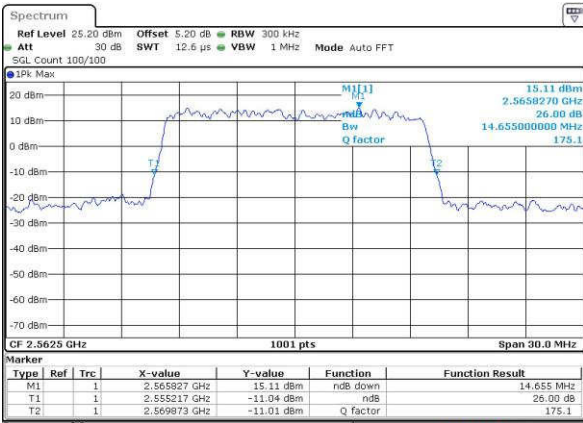

Highest Channel / 10MHz / QPSK

Date: 19 JUL 2016 01:31:39

Highest Channel / 10MHz / 16QAM

Date: 19 JUL 2016 01:32:00

LTE Band 7

Lowest Channel / 15MHz / QPSK

Date: 19 JUL 2016 01:47:20

Lowest Channel / 15MHz / 16QAM

Date: 19 JUL 2016 01:46:59

Middle Channel / 15MHz / QPSK

Date: 19 JUL 2016 01:47:41

Middle Channel / 15MHz / 16QAM

Date: 19 JUL 2016 01:46:02

Highest Channel / 15MHz / QPSK

Date: 19 JUL 2016 01:48:45

Highest Channel / 15MHz / 16QAM

Date: 19 JUL 2016 01:48:24

LTE Band 7

Lowest Channel / 20MHz / QPSK

Date: 19 JUL 2016 02:04:04

Lowest Channel / 20MHz / 16QAM

Date: 19 JUL 2016 02:03:43

Middle Channel / 20MHz / QPSK

Date: 19 JUL 2016 02:04:25