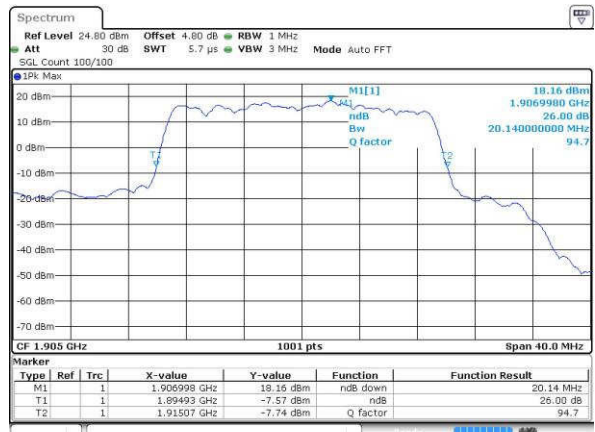

Date: 19 JUL 2016 07:18:53

LTE Band 25

Highest Channel / 10MHz / QPSK

Date: 19 JUL 2016 07:22:56

Highest Channel / 10MHz / 16QAM

Date: 19 JUL 2016 07:23:29

Highest Channel / 15MHz / QPSK

Date: 19 JUL 2016 07:27:55

Highest Channel / 15MHz / 16QAM

Date: 19 JUL 2016 07:28:18

Highest Channel / 20MHz / QPSK

Date: 19 JUL 2016 07:34:33

Highest Channel / 20MHz / 16QAM

Date: 19 JUL 2016 07:35:41

LTE Band 26

Lowest Channel / 1.4MHz / QPSK

Date: 19 JUL 2016 21:07:34

Lowest Channel / 1.4MHz / 16QAM

Date: 19 JUL 2016 21:16:48

Middle Channel / 1.4MHz / QPSK

Date: 19 JUL 2016 21:34:31

Middle Channel / 1.4MHz / 16QAM

Date: 19 JUL 2016 21:35:01

Highest Channel / 1.4MHz / QPSK