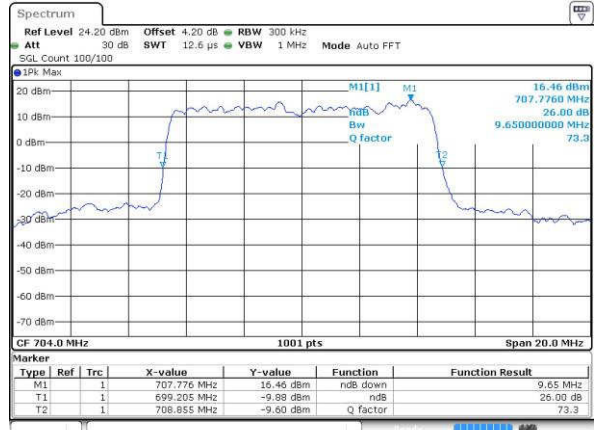

Lowest Channel / 10MHz / 16QAM

Date: 19 JUL 2016 04:22:50