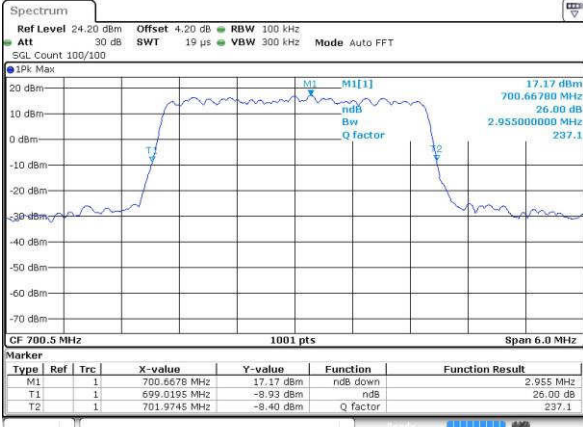

Date: 19 JUL 2016 02:44:12

Highest Channel / 1.4MHz / 16QAM

Date: 19 JUL 2016 02:44:02

LTE Band 12

Lowest Channel / 3MHz / QPSK

Date: 19 JUL 2016 03:17:36

Lowest Channel / 3MHz / 16QAM

Date: 19 JUL 2016 03:17:26