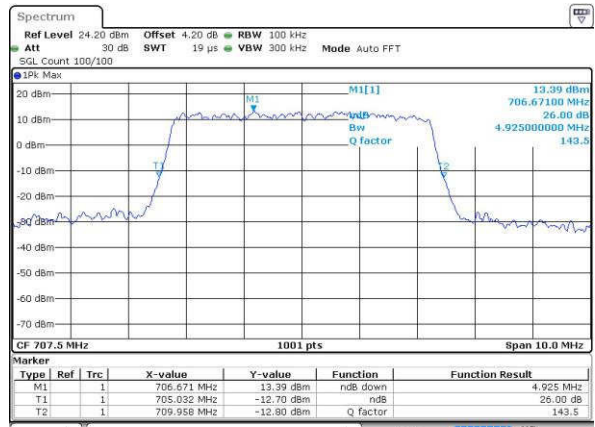

LTE Band 12

Lowest Channel / 5MHz / QPSK

Date: 19 JUL 2016 03:50:18

Lowest Channel / 5MHz / 16QAM

Date: 19 JUL 2016 03:50:08

Middle Channel / 5MHz / QPSK

Date: 19 JUL 2016 03:49:47

Middle Channel / 5MHz / 16QAM

Date: 19 JUL 2016 03:49:57

Highest Channel / 5MHz / QPSK

Date: 19 JUL 2016 03:49:36

Highest Channel / 5MHz / 16QAM

Date: 19 JUL 2016 03:49:26

LTE Band 12

Lowest Channel / 10MHz / QPSK

Date: 19 JUL 2016 04:23:00