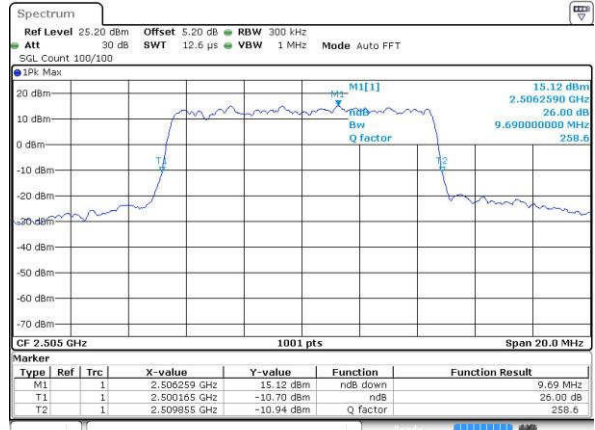

Lowest Channel / 10MHz / 16QAM

Date: 19 JUL 2016 01:30:36