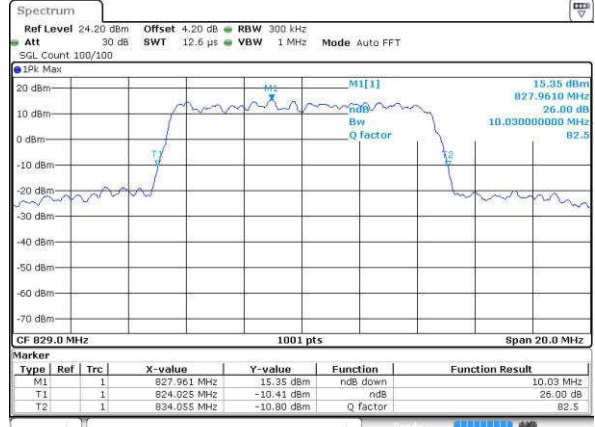

Lowest Channel / 10MHz / 16QAM

Date: 16.JUL.2016 18:24:26