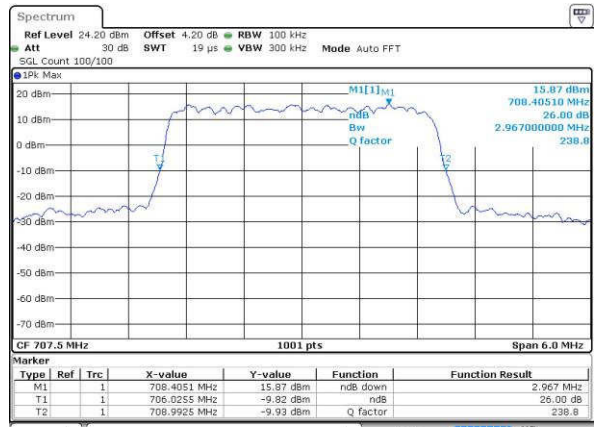

Date: 19 JUL 2016 02:44:54

Lowest Channel / 1.4MHz / 16QAM

Date: 19 JUL 2016 02:44:44

Middle Channel / 1.4MHz / QPSK

Date: 19 JUL 2016 02:44:23

Middle Channel / 1.4MHz / 16QAM

Date: 19 JUL 2016 02:44:33

Highest Channel / 1.4MHz / QPSK

Date: 19 JUL 2016 02:44:12

Highest Channel / 1.4MHz / 16QAM

Date: 19 JUL 2016 02:44:02

LTE Band 12

Lowest Channel / 3MHz / QPSK

Date: 19 JUL 2016 03:17:36

Lowest Channel / 3MHz / 16QAM

Date: 19 JUL 2016 03:17:26

Middle Channel / 3MHz / QPSK

Date: 19 JUL 2016 03:17:05

Middle Channel / 3MHz / 16QAM

Date: 19 JUL 2016 03:17:15

Highest Channel / 3MHz / QPSK

Date: 19 JUL 2016 03:16:54

Highest Channel / 3MHz / 16QAM

Date: 19 JUL 2016 03:16:44