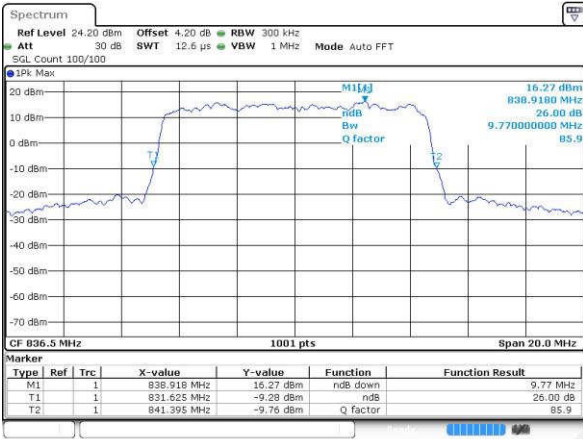

LTE Band 26

Lowest Channel / 5MHz / QPSK

Date: 19 JUL 2016 22:03:40

Lowest Channel / 5MHz / 16QAM

Date: 19 JUL 2016 22:04:02

Middle Channel / 5MHz / QPSK

Date: 19 JUL 2016 22:09:20

Middle Channel / 5MHz / 16QAM

Date: 19 JUL 2016 22:08:50

Highest Channel / 5MHz / QPSK

Date: 19 JUL 2016 22:09:57

Highest Channel / 5MHz / 16QAM

Date: 19 JUL 2016 22:10:18

LTE Band 26

Lowest Channel / 10MHz / QPSK

Date: 19 JUL 2016 22:14:44

Lowest Channel / 10MHz / 16QAM

Date: 19 JUL 2016 22:15:04

Middle Channel / 10MHz / QPSK

Date: 19 JUL 2016 22:15:57

Middle Channel / 10MHz / 16QAM

Date: 19 JUL 2016 22:15:28

Highest Channel / 10MHz / QPSK

Date: 19 JUL 2016 22:16:32

Highest Channel / 10MHz / 16QAM

Date: 19 JUL 2016 22:17:00

LTE Band 26

Lowest Channel / 15MHz / QPSK

Date: 19 JUL 2016 22:28:50

Lowest Channel / 15MHz / 16QAM

Date: 19 JUL 2016 22:27:34

Middle Channel / 15MHz / QPSK