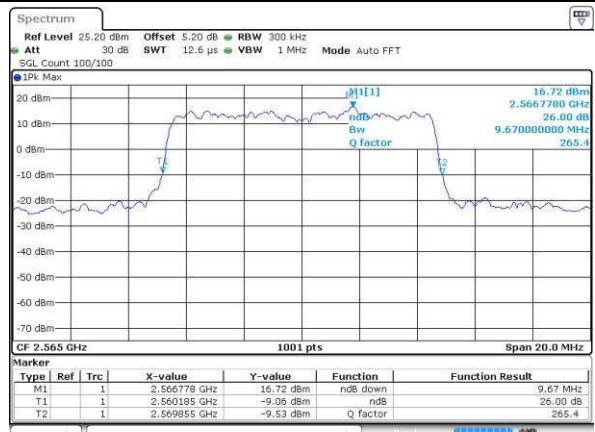

Date: 19 JUL 2016 01:14:34

Middle Channel / 5MHz / 16QAM

Date: 19 JUL 2016 01:14:13

Highest Channel / 5MHz / QPSK

Date: 19 JUL 2016 01:14:55

Highest Channel / 5MHz / 16QAM

Date: 19 JUL 2016 01:15:16

LTE Band 7

Lowest Channel / 10MHz / QPSK

Date: 19 JUL 2016 01:30:15

Lowest Channel / 10MHz / 16QAM

Date: 19 JUL 2016 01:30:36

Middle Channel / 10MHz / QPSK

Date: 19 JUL 2016 01:31:18

Middle Channel / 10MHz / 16QAM

Date: 19 JUL 2016 01:30:57

Highest Channel / 10MHz / QPSK

Date: 19 JUL 2016 01:31:39

Highest Channel / 10MHz / 16QAM

Date: 19 JUL 2016 01:32:00

LTE Band 7

Lowest Channel / 15MHz / QPSK

Date: 19 JUL 2016 01:47:20

Lowest Channel / 15MHz / 16QAM