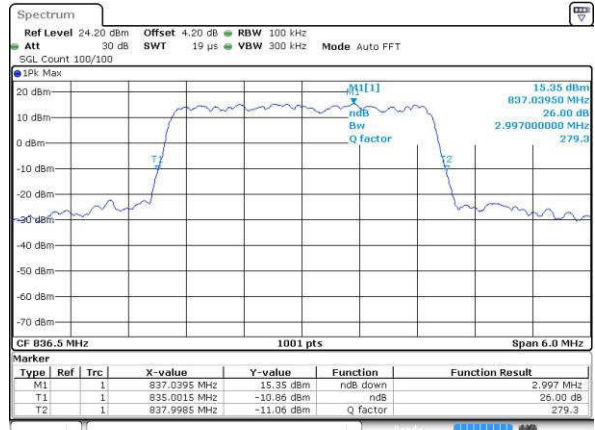

Middle Channel / 3MHz / 16QAM

Date: 19 JUL 2016 21:50:16