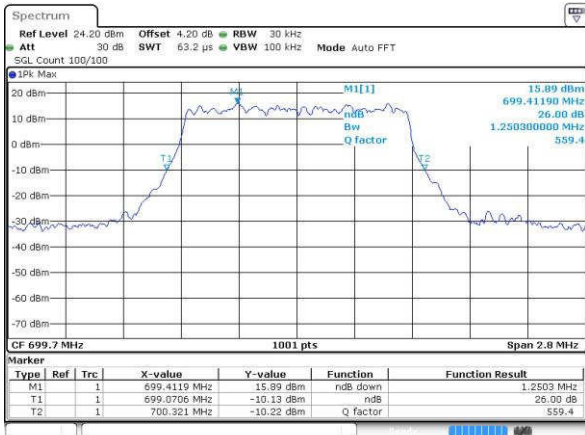

Date: 19 JUL 2016 01:48:24

LTE Band 7

Lowest Channel / 20MHz / QPSK

Date: 19 JUL 2016 02:04:04

Lowest Channel / 20MHz / 16QAM

Date: 19 JUL 2016 02:03:43

Middle Channel / 20MHz / QPSK

Date: 19 JUL 2016 02:04:25

Middle Channel / 20MHz / 16QAM

Date: 19 JUL 2016 02:04:46

Highest Channel / 20MHz / QPSK

Date: 19 JUL 2016 02:05:28

Highest Channel / 20MHz / 16QAM

Date: 19 JUL 2016 02:05:07

LTE Band 12

Lowest Channel / 1.4MHz / QPSK

Date: 19 JUL 2016 02:44:54

Lowest Channel / 1.4MHz / 16QAM

Date: 19 JUL 2016 02:44:44

Middle Channel / 1.4MHz / QPSK

Date: 19 JUL 2016 02:44:23

Middle Channel / 1.4MHz / 16QAM

Date: 19 JUL 2016 02:44:33

Highest Channel / 1.4MHz / QPSK