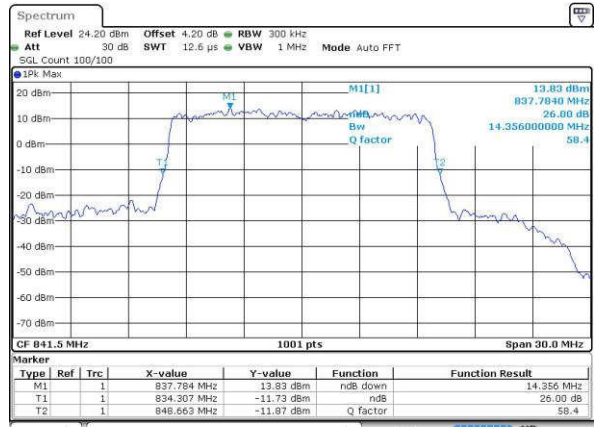

Highest Channel / 10MHz / 16QAM

Date: 19 JUL 2016 22:17:00

LTE Band 26

Lowest Channel / 15MHz / QPSK

Date: 19 JUL 2016 22:28:50

Lowest Channel / 15MHz / 16QAM

Date: 19 JUL 2016 22:27:34

Middle Channel / 15MHz / QPSK

Date: 19 JUL 2016 22:50:15

Middle Channel / 15MHz / 16QAM

Date: 19 JUL 2016 22:50:42

Highest Channel / 15MHz / QPSK

Date: 19 JUL 2016 22:54:11

Highest Channel / 15MHz / 16QAM

Date: 19 JUL 2016 22:54:31