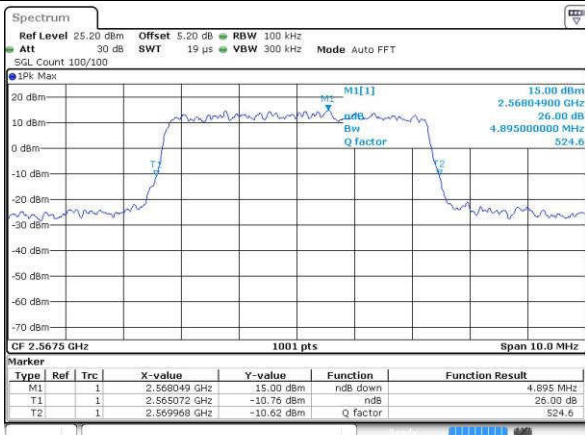

Highest Channel / 10MHz / 16QAM

Date: 16.JUL.2016 18:42:02

LTE Band 7

Lowest Channel / 5MHz / QPSK

Date: 19 JUL 2016 01:13:31

Lowest Channel / 5MHz / 16QAM

Date: 19 JUL 2016 01:13:52

Middle Channel / 5MHz / QPSK

Date: 19 JUL 2016 01:14:34

Middle Channel / 5MHz / 16QAM

Date: 19 JUL 2016 01:14:13

Highest Channel / 5MHz / QPSK

Date: 19 JUL 2016 01:14:55

Highest Channel / 5MHz / 16QAM

Date: 19 JUL 2016 01:15:16

LTE Band 7