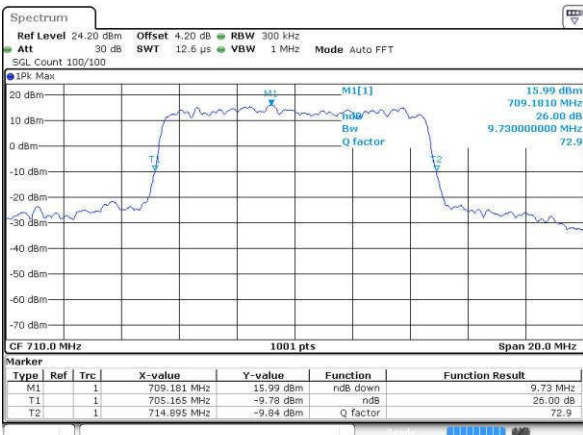

Date: 16.JUL.2016 15:30:33

Middle Channel / 5MHz / 16QAM

Date: 16.JUL.2016 15:30:44

Highest Channel / 5MHz / QPSK

Date: 16.JUL.2016 15:33:05

Highest Channel / 5MHz / 16QAM

Date: 16.JUL.2016 15:33:16

LTE Band 17

Lowest Channel / 10MHz / QPSK

Date: 18.JUL.2016 15:40:10

Lowest Channel / 10MHz / 16QAM

Date: 18.JUL.2016 15:40:20

Middle Channel / 10MHz / QPSK

Date: 18.JUL.2016 15:47:14

Middle Channel / 10MHz / 16QAM

Date: 18.JUL.2016 15:47:24

Highest Channel / 10MHz / QPSK

Date: 18.JUL.2016 15:48:46

Highest Channel / 10MHz / 16QAM

Date: 18.JUL.2016 15:48:56

LTE Band 25

Highest Channel / 1.4MHz / QPSK

Date: 19 JUL 2016 06:52:12

Highest Channel / 1.4MHz / 16QAM