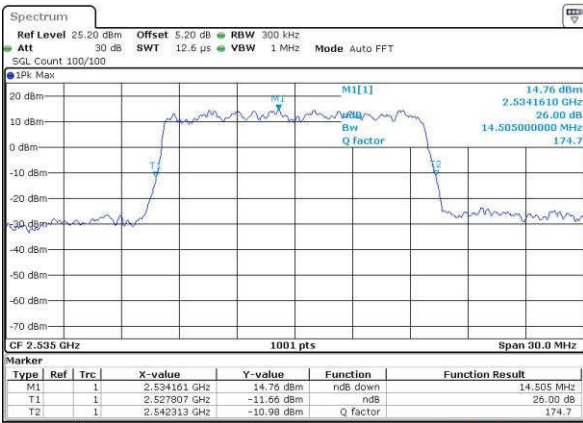

Middle Channel / 15MHz / QPSK

Date: 19 JUL 2016 01:47:41