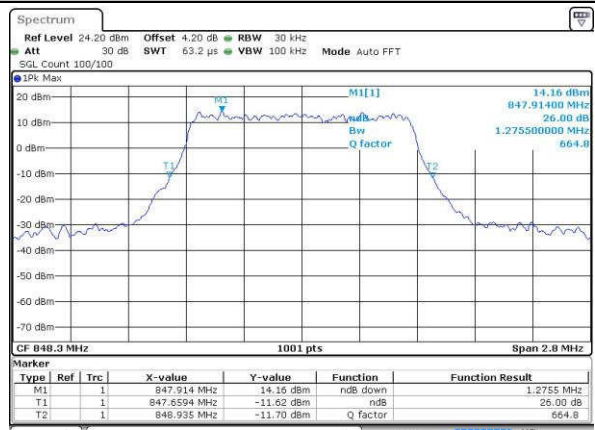

Highest Channel / 15MHz / 16QAM

Date: 19 JUL 2016 07:28:18

Highest Channel / 20MHz / QPSK

Date: 19 JUL 2016 07:34:33

Highest Channel / 20MHz / 16QAM

Date: 19 JUL 2016 07:35:41

LTE Band 26

Lowest Channel / 1.4MHz / QPSK

Date: 19 JUL 2016 21:07:34

Lowest Channel / 1.4MHz / 16QAM

Date: 19 JUL 2016 21:16:48

Middle Channel / 1.4MHz / QPSK

Date: 19 JUL 2016 21:34:31

Middle Channel / 1.4MHz / 16QAM

Date: 19 JUL 2016 21:35:01

Highest Channel / 1.4MHz / QPSK

Date: 19 JUL 2016 21:36:28

Highest Channel / 1.4MHz / 16QAM

Date: 19 JUL 2016 21:36:50

LTE Band 26

Lowest Channel / 3MHz / QPSK

Date: 19 JUL 2016 21:44:26

Lowest Channel / 3MHz / 16QAM

Date: 19 JUL 2016 21:44:47