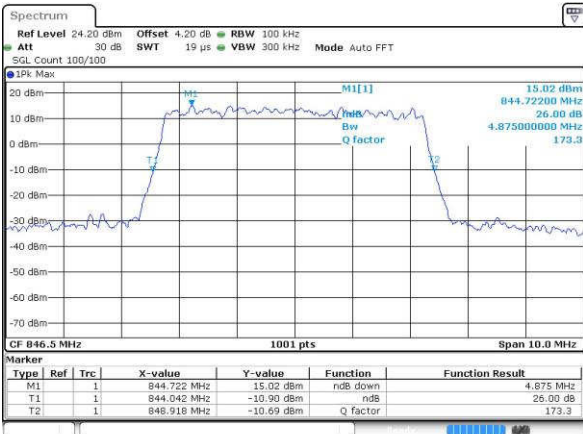

LTE Band 26

Lowest Channel / 5MHz / QPSK

Date: 19 JUL 2016 22:03:40

Lowest Channel / 5MHz / 16QAM

Date: 19 JUL 2016 22:04:02

Middle Channel / 5MHz / QPSK

Date: 19 JUL 2016 22:09:20

Middle Channel / 5MHz / 16QAM

Date: 19 JUL 2016 22:08:50

Highest Channel / 5MHz / QPSK

Date: 19 JUL 2016 22:09:57

Highest Channel / 5MHz / 16QAM

Date: 19 JUL 2016 22:10:18

LTE Band 26

Lowest Channel / 10MHz / QPSK

Date: 19 JUL 2016 22:14:44