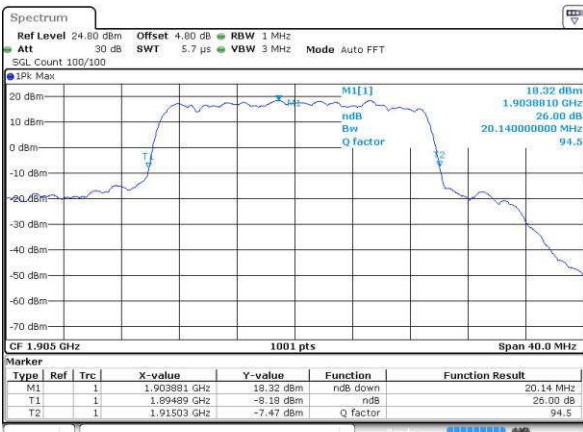

Date: 19 JUL 2016 07:18:53

LTE Band 25

Highest Channel / 10MHz / QPSK

Date: 19 JUL 2016 07:22:56

Highest Channel / 10MHz / 16QAM

Date: 19 JUL 2016 07:23:29

Highest Channel / 15MHz / QPSK

Date: 19 JUL 2016 07:27:55

Highest Channel / 15MHz / 16QAM

Date: 19 JUL 2016 07:28:18

Highest Channel / 20MHz / QPSK

Date: 19 JUL 2016 07:34:33

Highest Channel / 20MHz / 16QAM

Date: 19 JUL 2016 07:35:41

LTE Band 26

Lowest Channel / 1.4MHz / QPSK