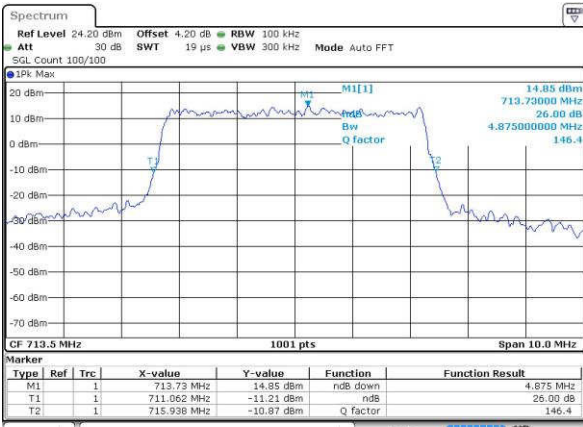

LTE Band 12

Lowest Channel / 5MHz / QPSK

Date: 19 JUL 2016 03:50:18

Lowest Channel / 5MHz / 16QAM

Date: 19 JUL 2016 03:50:08

Middle Channel / 5MHz / QPSK

Date: 19 JUL 2016 03:49:47

Middle Channel / 5MHz / 16QAM

Date: 19 JUL 2016 03:49:57

Highest Channel / 5MHz / QPSK

Date: 19 JUL 2016 03:49:36

Highest Channel / 5MHz / 16QAM

Date: 19 JUL 2016 03:49:26

LTE Band 12

Lowest Channel / 10MHz / QPSK

Date: 19 JUL 2016 04:23:00