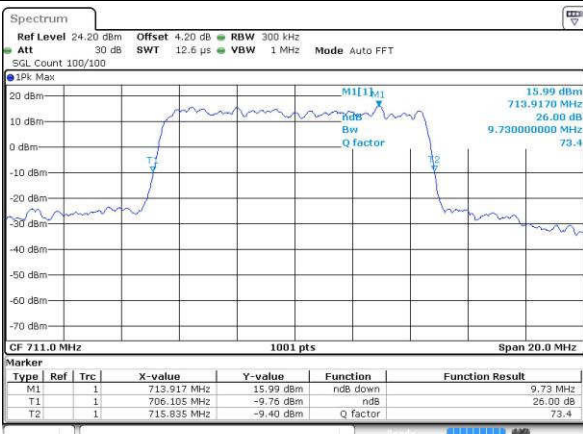

Date: 16.JUL.2016 15:30:33

Middle Channel / 5MHz / 16QAM

Date: 16.JUL.2016 15:30:44

Highest Channel / 5MHz / QPSK

Date: 16.JUL.2016 15:33:05

Highest Channel / 5MHz / 16QAM

Date: 16.JUL.2016 15:33:16

LTE Band 17

Lowest Channel / 10MHz / QPSK

Date: 18.JUL.2016 15:40:10

Lowest Channel / 10MHz / 16QAM

Date: 18.JUL.2016 15:40:20

Middle Channel / 10MHz / QPSK

Date: 18.JUL.2016 15:47:14

Middle Channel / 10MHz / 16QAM

Date: 18.JUL.2016 15:47:24

Highest Channel / 10MHz / QPSK

Date: 18.JUL.2016 15:48:46

Highest Channel / 10MHz / 16QAM

Date: 18.JUL.2016 15:48:56

LTE Band 25

Highest Channel / 1.4MHz / QPSK

Date: 19 JUL 2016 06:52:12

Highest Channel / 1.4MHz / 16QAM