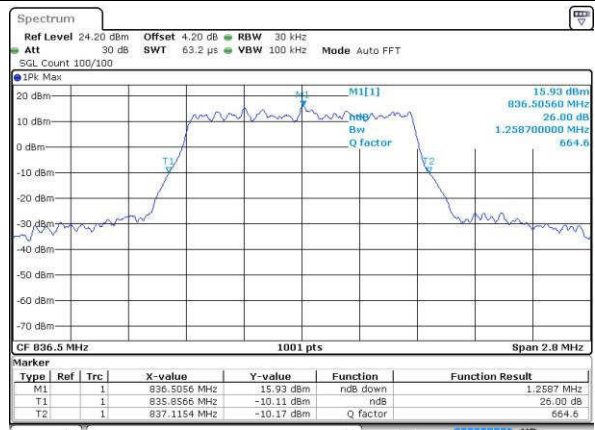

Highest Channel / 15MHz / 16QAM

Date: 19 JUL 2016 07:28:18

Highest Channel / 20MHz / QPSK

Date: 19 JUL 2016 07:34:33

Highest Channel / 20MHz / 16QAM

Date: 19 JUL 2016 07:35:41

LTE Band 26

Lowest Channel / 1.4MHz / QPSK

Date: 19 JUL 2016 21:07:34

Lowest Channel / 1.4MHz / 16QAM

Date: 19 JUL 2016 21:16:48

Middle Channel / 1.4MHz / QPSK

Date: 19 JUL 2016 21:34:31

Middle Channel / 1.4MHz / 16QAM

Date: 19 JUL 2016 21:35:01

Highest Channel / 1.4MHz / QPSK

Date: 19 JUL 2016 21:36:28

Highest Channel / 1.4MHz / 16QAM

Date: 19 JUL 2016 21:36:50

LTE Band 26

Lowest Channel / 3MHz / QPSK

Date: 19 JUL 2016 21:44:26

Lowest Channel / 3MHz / 16QAM

Date: 19 JUL 2016 21:44:47