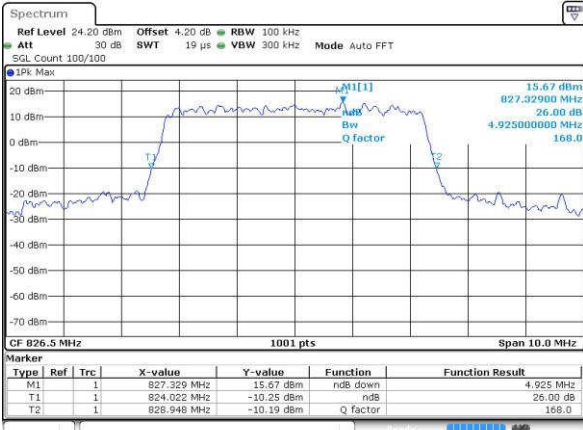

Date: 19 JUL 2016 21:36:28

Highest Channel / 1.4MHz / 16QAM

Date: 19 JUL 2016 21:36:50

LTE Band 26

Lowest Channel / 3MHz / QPSK

Date: 19 JUL 2016 21:44:26

Lowest Channel / 3MHz / 16QAM

Date: 19 JUL 2016 21:44:47

Middle Channel / 3MHz / QPSK

Date: 19 JUL 2016 21:49:52

Middle Channel / 3MHz / 16QAM

Date: 19 JUL 2016 21:50:16

Highest Channel / 3MHz / QPSK

Date: 19 JUL 2016 21:51:47

Highest Channel / 3MHz / 16QAM

Date: 19 JUL 2016 21:52:14

LTE Band 26

Lowest Channel / 5MHz / QPSK

Date: 19 JUL 2016 22:03:40

Lowest Channel / 5MHz / 16QAM

Date: 19 JUL 2016 22:04:02

Middle Channel / 5MHz / QPSK

Date: 19 JUL 2016 22:09:20

Middle Channel / 5MHz / 16QAM