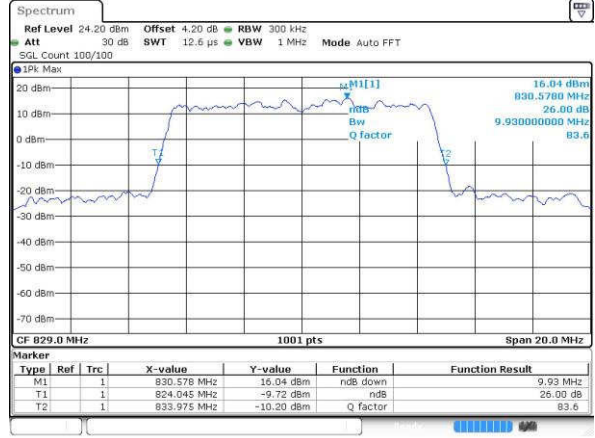

Lowest Channel / 10MHz / 16QAM

Date: 19 JUL 2016 22:15:04