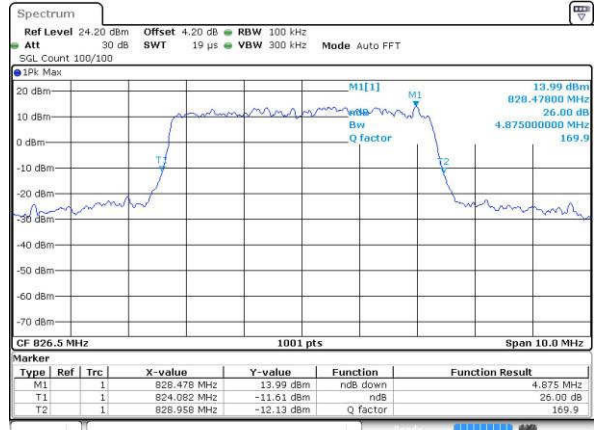

Lowest Channel / 5MHz / 16QAM

Date: 19 JUL 2016 22:04:02