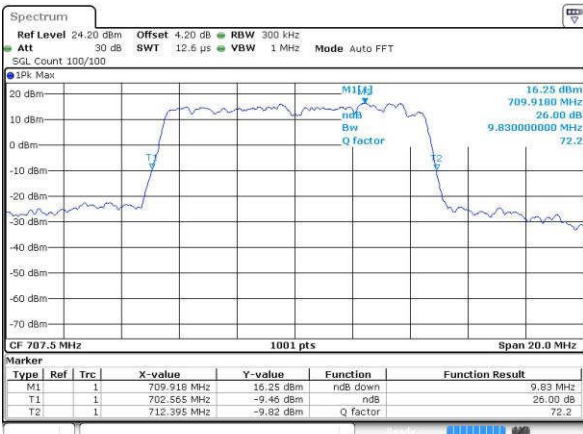

Date: 19 JUL 2016 03:49:57

Highest Channel / 5MHz / QPSK

Date: 19 JUL 2016 03:49:36

Highest Channel / 5MHz / 16QAM

Date: 19 JUL 2016 03:49:26

LTE Band 12

Lowest Channel / 10MHz / QPSK

Date: 19 JUL 2016 04:23:00

Lowest Channel / 10MHz / 16QAM

Date: 19 JUL 2016 04:22:50

Middle Channel / 10MHz / QPSK

Date: 19 JUL 2016 04:22:29

Middle Channel / 10MHz / 16QAM

Date: 19 JUL 2016 04:22:39

Highest Channel / 10MHz / QPSK

Date: 19 JUL 2016 04:22:18