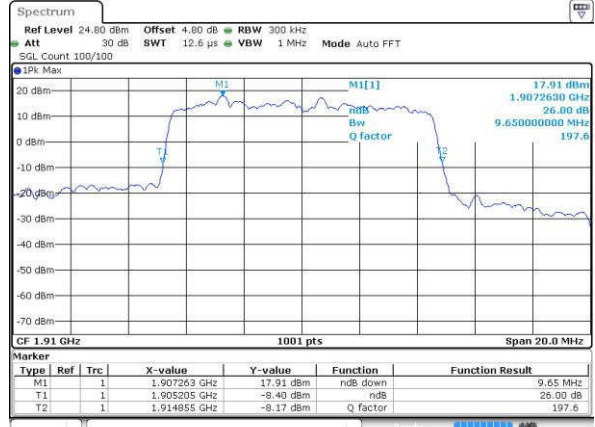

Highest Channel / 10MHz / QPSK

Date: 18.JUL.2016 15:48:46

Highest Channel / 10MHz / 16QAM

Date: 18.JUL.2016 15:48:56

LTE Band 25

Highest Channel / 1.4MHz / QPSK

Date: 19 JUL 2016 06:52:12

Highest Channel / 1.4MHz / 16QAM

Date: 19 JUL 2016 06:51:48

Highest Channel / 3MHz / QPSK

Date: 19 JUL 2016 07:07:48

Highest Channel / 3MHz / 16QAM

Date: 19 JUL 2016 07:08:11

Highest Channel / 5MHz / QPSK

Date: 19 JUL 2016 07:18:33

Highest Channel / 5MHz / 16QAM

Date: 19 JUL 2016 07:18:53

LTE Band 25

Highest Channel / 10MHz / QPSK

Date: 19 JUL 2016 07:22:56

Highest Channel / 10MHz / 16QAM

Date: 19 JUL 2016 07:23:29

Highest Channel / 15MHz / QPSK

Date: 19 JUL 2016 07:27:55

Highest Channel / 15MHz / 16QAM

Date: 19 JUL 2016 07:28:18

Highest Channel / 20MHz / QPSK

Date: 19 JUL 2016 07:34:33

Highest Channel / 20MHz / 16QAM

Date: 19 JUL 2016 07:35:41

LTE Band 26

Lowest Channel / 1.4MHz / QPSK