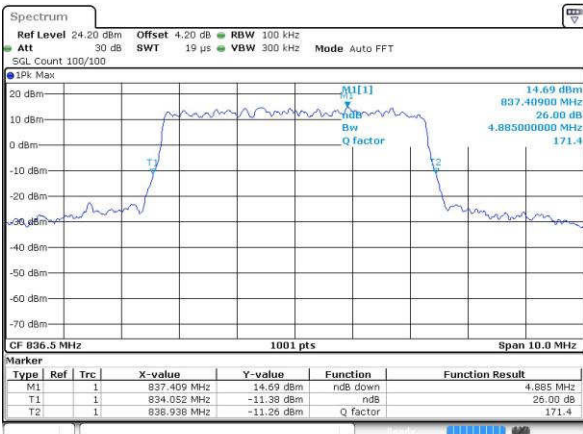

LTE Band 26

Lowest Channel / 5MHz / QPSK

Date: 19 JUL 2016 22:03:40

Lowest Channel / 5MHz / 16QAM

Date: 19 JUL 2016 22:04:02

Middle Channel / 5MHz / QPSK

Date: 19 JUL 2016 22:09:20

Middle Channel / 5MHz / 16QAM

Date: 19 JUL 2016 22:08:50

Highest Channel / 5MHz / QPSK

Date: 19 JUL 2016 22:09:57

Highest Channel / 5MHz / 16QAM

Date: 19 JUL 2016 22:10:18

LTE Band 26

Lowest Channel / 10MHz / QPSK

Date: 19 JUL 2016 22:14:44