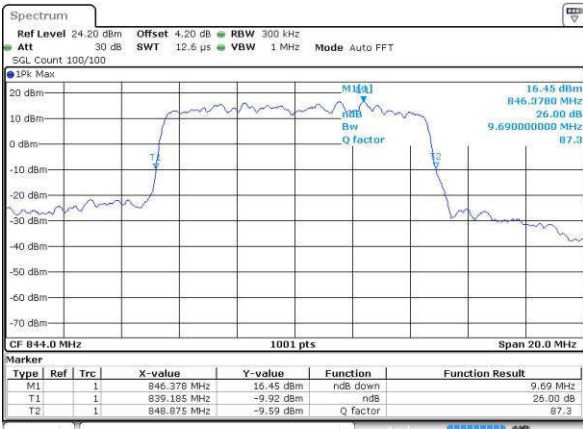

Date: 16.JUL.2016 18:06:50

Highest Channel / 5MHz / QPSK

Date: 16.JUL.2016 18:09:11

Highest Channel / 5MHz / 16QAM

Date: 16.JUL.2016 18:09:22

LTE Band 5

Lowest Channel / 10MHz / QPSK

Date: 16.JUL.2016 18:24:16

Lowest Channel / 10MHz / 16QAM

Date: 16.JUL.2016 18:24:26

Middle Channel / 10MHz / QPSK

Date: 16.JUL.2016 18:39:20

Middle Channel / 10MHz / 16QAM

Date: 16.JUL.2016 18:39:30

Highest Channel / 10MHz / QPSK

Date: 16.JUL.2016 18:41:52

Highest Channel / 10MHz / 16QAM

Date: 16.JUL.2016 18:42:02

LTE Band 7

Lowest Channel / 5MHz / QPSK

Date: 19 JUL 2016 01:13:31

Lowest Channel / 5MHz / 16QAM

Date: 19 JUL 2016 01:13:52

Middle Channel / 5MHz / QPSK