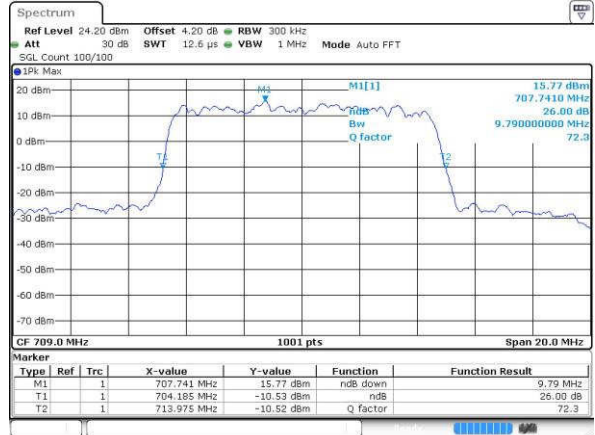

Lowest Channel / 10MHz / 16QAM

Date: 18.JUL.2016 15:40:20