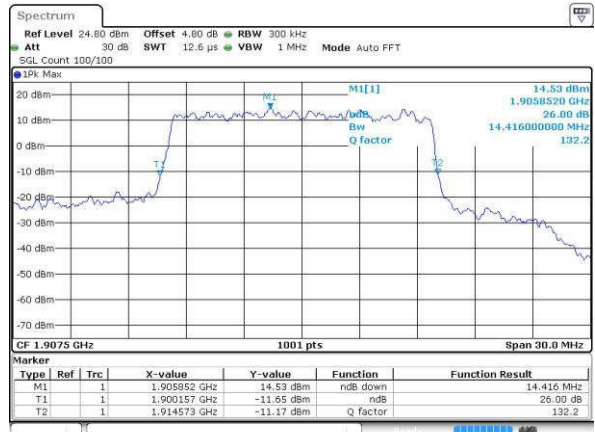

Date: 19 JUL 2016 06:51:48

Highest Channel / 3MHz / QPSK

Date: 19 JUL 2016 07:07:48

Highest Channel / 3MHz / 16QAM

Date: 19 JUL 2016 07:08:11

Highest Channel / 5MHz / QPSK

Date: 19 JUL 2016 07:18:33

Highest Channel / 5MHz / 16QAM

Date: 19 JUL 2016 07:18:53

LTE Band 25

Highest Channel / 10MHz / QPSK

Date: 19 JUL 2016 07:22:56

Highest Channel / 10MHz / 16QAM

Date: 19 JUL 2016 07:23:29

Highest Channel / 15MHz / QPSK

Date: 19 JUL 2016 07:27:55

Highest Channel / 15MHz / 16QAM

Date: 19 JUL 2016 07:28:18

Highest Channel / 20MHz / QPSK

Date: 19 JUL 2016 07:34:33

Highest Channel / 20MHz / 16QAM

Date: 19 JUL 2016 07:35:41

LTE Band 26

Lowest Channel / 1.4MHz / QPSK