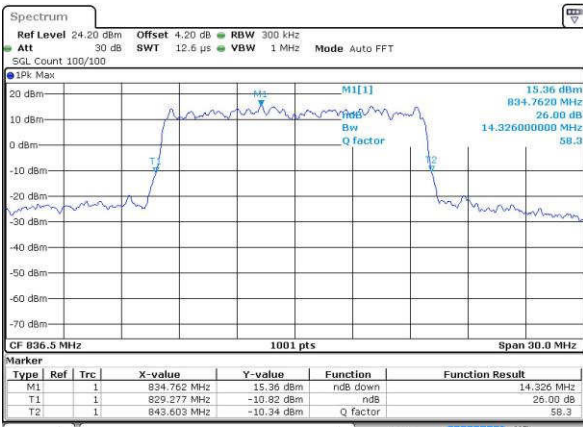

Highest Channel / 10MHz / 16QAM

Date: 19 JUL 2016 22:17:00

LTE Band 26

Lowest Channel / 15MHz / QPSK

Date: 19 JUL 2016 22:28:50

Lowest Channel / 15MHz / 16QAM

Date: 19 JUL 2016 22:27:34

Middle Channel / 15MHz / QPSK