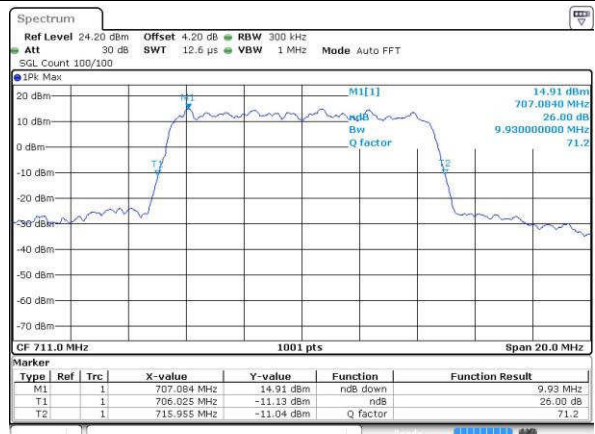

Lowest Channel / 10MHz / QPSK

Date: 18.JUL.2016 15:40:10

Lowest Channel / 10MHz / 16QAM

Date: 18.JUL.2016 15:40:20

Middle Channel / 10MHz / QPSK

Date: 18.JUL.2016 15:47:14

Middle Channel / 10MHz / 16QAM

Date: 18.JUL.2016 15:47:24

Highest Channel / 10MHz / QPSK

Date: 18.JUL.2016 15:48:46

Highest Channel / 10MHz / 16QAM

Date: 18.JUL.2016 15:48:56

LTE Band 25

Highest Channel / 1.4MHz / QPSK

Date: 19 JUL 2016 06:52:12

Highest Channel / 1.4MHz / 16QAM