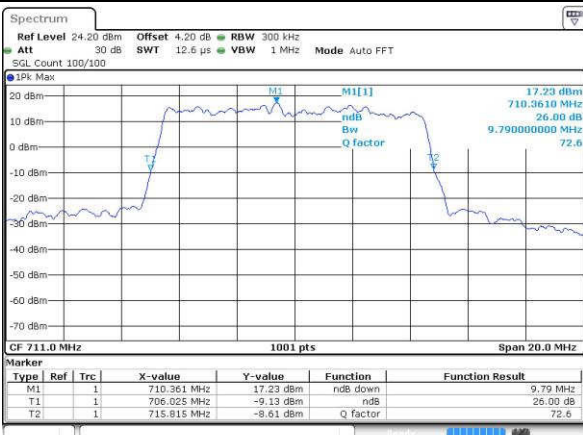

Date: 19 JUL 2016 03:49:57

Highest Channel / 5MHz / QPSK

Date: 19 JUL 2016 03:49:36

Highest Channel / 5MHz / 16QAM

Date: 19 JUL 2016 03:49:26

LTE Band 12

Lowest Channel / 10MHz / QPSK

Date: 19 JUL 2016 04:23:00

Lowest Channel / 10MHz / 16QAM

Date: 19 JUL 2016 04:22:50

Middle Channel / 10MHz / QPSK

Date: 19 JUL 2016 04:22:29

Middle Channel / 10MHz / 16QAM

Date: 19 JUL 2016 04:22:39

Highest Channel / 10MHz / QPSK

Date: 19 JUL 2016 04:22:18

Highest Channel / 10MHz / 16QAM

Date: 19 JUL 2016 04:22:08

LTE Band 17

Lowest Channel / 5MHz / QPSK

Date: 16.JUL.2016 15:23:29

Lowest Channel / 5MHz / 16QAM

Date: 16.JUL.2016 15:23:40

Middle Channel / 5MHz / QPSK