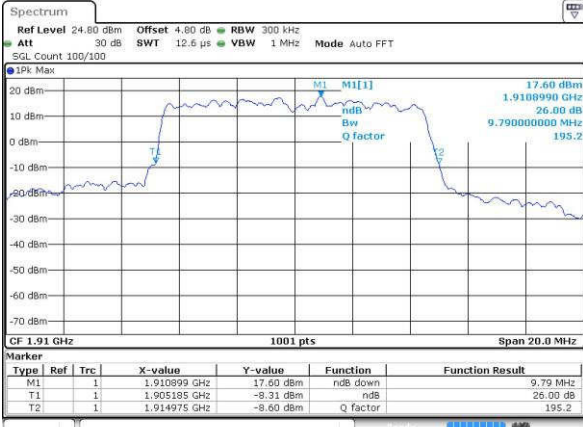

Highest Channel / 10MHz / QPSK

Date: 18.JUL.2016 15:48:46

Highest Channel / 10MHz / 16QAM

Date: 18.JUL.2016 15:48:56

LTE Band 25

Highest Channel / 1.4MHz / QPSK

Date: 19 JUL 2016 06:52:12

Highest Channel / 1.4MHz / 16QAM

Date: 19 JUL 2016 06:51:48

Highest Channel / 3MHz / QPSK

Date: 19 JUL 2016 07:07:48

Highest Channel / 3MHz / 16QAM

Date: 19 JUL 2016 07:08:11

Highest Channel / 5MHz / QPSK

Date: 19 JUL 2016 07:18:33

Highest Channel / 5MHz / 16QAM

Date: 19 JUL 2016 07:18:53

LTE Band 25

Highest Channel / 10MHz / QPSK

Date: 19 JUL 2016 07:22:56

Highest Channel / 10MHz / 16QAM

Date: 19 JUL 2016 07:23:29

Highest Channel / 15MHz / QPSK

Date: 19 JUL 2016 07:27:55