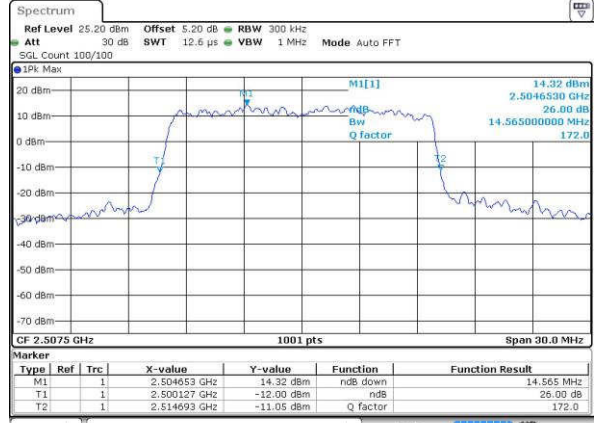

Highest Channel / 10MHz / QPSK

Date: 19 JUL 2016 01:31:39

Highest Channel / 10MHz / 16QAM

Date: 19 JUL 2016 01:32:00

LTE Band 7

Lowest Channel / 15MHz / QPSK

Date: 19 JUL 2016 01:47:20

Lowest Channel / 15MHz / 16QAM

Date: 19 JUL 2016 01:46:59

Middle Channel / 15MHz / QPSK

Date: 19 JUL 2016 01:47:41

Middle Channel / 15MHz / 16QAM

Date: 19 JUL 2016 01:46:02

Highest Channel / 15MHz / QPSK

Date: 19 JUL 2016 01:48:45

Highest Channel / 15MHz / 16QAM