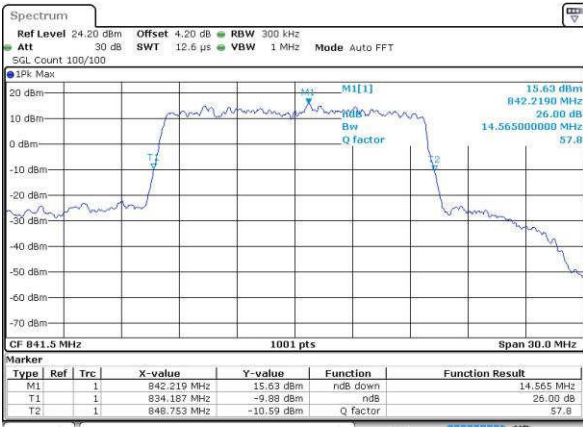

Lowest Channel / 10MHz / 16QAM

Date: 19 JUL 2016 22:15:04

Middle Channel / 10MHz / QPSK

Date: 19 JUL 2016 22:15:57

Middle Channel / 10MHz / 16QAM

Date: 19 JUL 2016 22:15:28

Highest Channel / 10MHz / QPSK

Date: 19 JUL 2016 22:16:32

Highest Channel / 10MHz / 16QAM

Date: 19 JUL 2016 22:17:00

LTE Band 26

Lowest Channel / 15MHz / QPSK

Date: 19 JUL 2016 22:28:50

Lowest Channel / 15MHz / 16QAM

Date: 19 JUL 2016 22:27:34

Middle Channel / 15MHz / QPSK

Date: 19 JUL 2016 22:50:15

Middle Channel / 15MHz / 16QAM

Date: 19 JUL 2016 22:50:42

Highest Channel / 15MHz / QPSK

Date: 19 JUL 2016 22:54:11

Highest Channel / 15MHz / 16QAM

Date: 19 JUL 2016 22:54:31