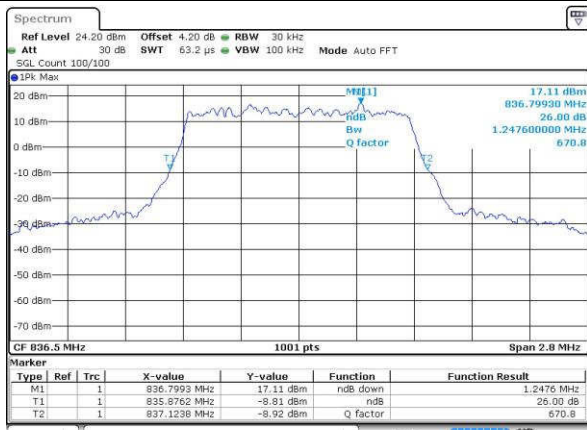

Date: 19 JUL 2016 07:18:53

LTE Band 25

Highest Channel / 10MHz / QPSK

Date: 19 JUL 2016 07:22:56

Highest Channel / 10MHz / 16QAM

Date: 19 JUL 2016 07:23:29

Highest Channel / 15MHz / QPSK

Date: 19 JUL 2016 07:27:55

Highest Channel / 15MHz / 16QAM

Date: 19 JUL 2016 07:28:18

Highest Channel / 20MHz / QPSK

Date: 19 JUL 2016 07:34:33

Highest Channel / 20MHz / 16QAM

Date: 19 JUL 2016 07:35:41

LTE Band 26

Lowest Channel / 1.4MHz / QPSK

Date: 19 JUL 2016 21:07:34

Lowest Channel / 1.4MHz / 16QAM

Date: 19 JUL 2016 21:16:48

Middle Channel / 1.4MHz / QPSK

Date: 19 JUL 2016 21:34:31

Middle Channel / 1.4MHz / 16QAM

Date: 19 JUL 2016 21:35:01

Highest Channel / 1.4MHz / QPSK

Date: 19 JUL 2016 21:36:28

Highest Channel / 1.4MHz / 16QAM

Date: 19 JUL 2016 21:36:50

LTE Band 26

Lowest Channel / 3MHz / QPSK

Date: 19 JUL 2016 21:44:26

Lowest Channel / 3MHz / 16QAM

Date: 19 JUL 2016 21:44:47