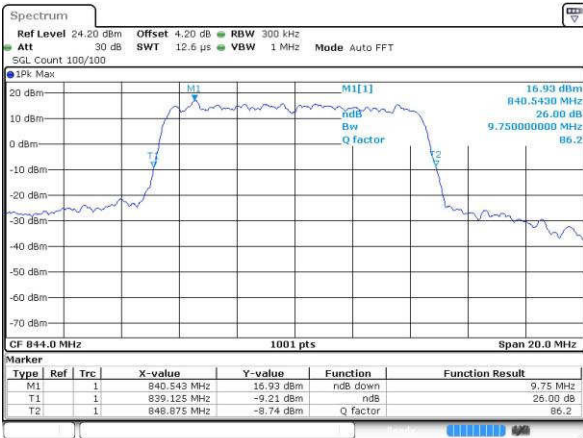

Date: 19 JUL 2016 22:08:50

Highest Channel / 5MHz / QPSK

Date: 19 JUL 2016 22:09:57

Highest Channel / 5MHz / 16QAM

Date: 19 JUL 2016 22:10:18

LTE Band 26

Lowest Channel / 10MHz / QPSK

Date: 19 JUL 2016 22:14:44

Lowest Channel / 10MHz / 16QAM

Date: 19 JUL 2016 22:15:04

Middle Channel / 10MHz / QPSK

Date: 19 JUL 2016 22:15:57

Middle Channel / 10MHz / 16QAM

Date: 19 JUL 2016 22:15:28

Highest Channel / 10MHz / QPSK

Date: 19 JUL 2016 22:16:32

Highest Channel / 10MHz / 16QAM

Date: 19 JUL 2016 22:17:00

LTE Band 26

Lowest Channel / 15MHz / QPSK

Date: 19 JUL 2016 22:28:50

Lowest Channel / 15MHz / 16QAM

Date: 19 JUL 2016 22:27:34

Middle Channel / 15MHz / QPSK