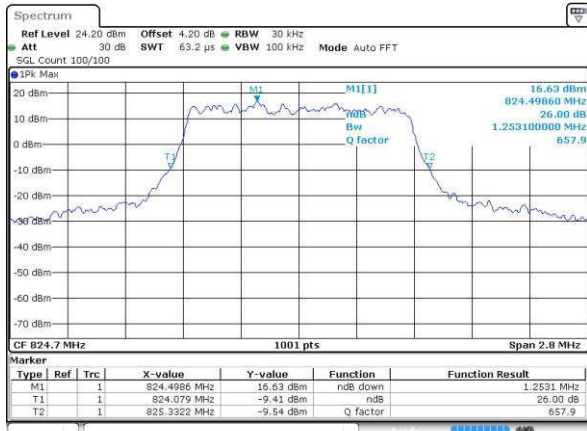

Date: 19 JUL 2016 07:18:53

LTE Band 25

Highest Channel / 10MHz / QPSK

Date: 19 JUL 2016 07:22:56

Highest Channel / 10MHz / 16QAM

Date: 19 JUL 2016 07:23:29

Highest Channel / 15MHz / QPSK

Date: 19 JUL 2016 07:27:55

Highest Channel / 15MHz / 16QAM

Date: 19 JUL 2016 07:28:18

Highest Channel / 20MHz / QPSK

Date: 19 JUL 2016 07:34:33

Highest Channel / 20MHz / 16QAM

Date: 19 JUL 2016 07:35:41

LTE Band 26

Lowest Channel / 1.4MHz / QPSK

Date: 19 JUL 2016 21:07:34

Lowest Channel / 1.4MHz / 16QAM

Date: 19 JUL 2016 21:16:48

Middle Channel / 1.4MHz / QPSK

Date: 19 JUL 2016 21:34:31

Middle Channel / 1.4MHz / 16QAM

Date: 19 JUL 2016 21:35:01

Highest Channel / 1.4MHz / QPSK

Date: 19 JUL 2016 21:36:28

Highest Channel / 1.4MHz / 16QAM

Date: 19 JUL 2016 21:36:50

LTE Band 26

Lowest Channel / 3MHz / QPSK

Date: 19 JUL 2016 21:44:26

Lowest Channel / 3MHz / 16QAM

Date: 19 JUL 2016 21:44:47