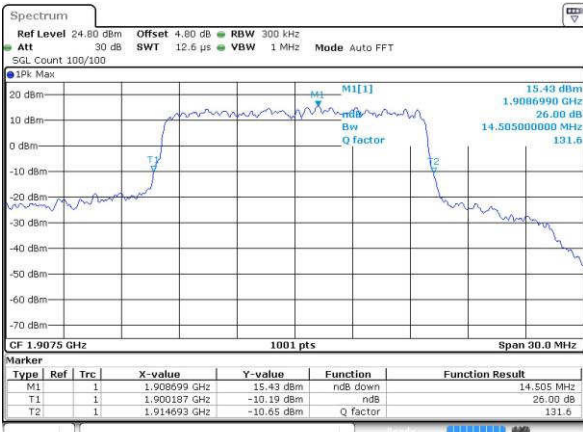

Date: 19 JUL 2016 07:18:53

LTE Band 25

Highest Channel / 10MHz / QPSK

Date: 19 JUL 2016 07:22:56

Highest Channel / 10MHz / 16QAM

Date: 19 JUL 2016 07:23:29

Highest Channel / 15MHz / QPSK

Date: 19 JUL 2016 07:27:55

Highest Channel / 15MHz / 16QAM

Date: 19 JUL 2016 07:28:18

Highest Channel / 20MHz / QPSK

Date: 19 JUL 2016 07:34:33

Highest Channel / 20MHz / 16QAM

Date: 19 JUL 2016 07:35:41

LTE Band 26

Lowest Channel / 1.4MHz / QPSK