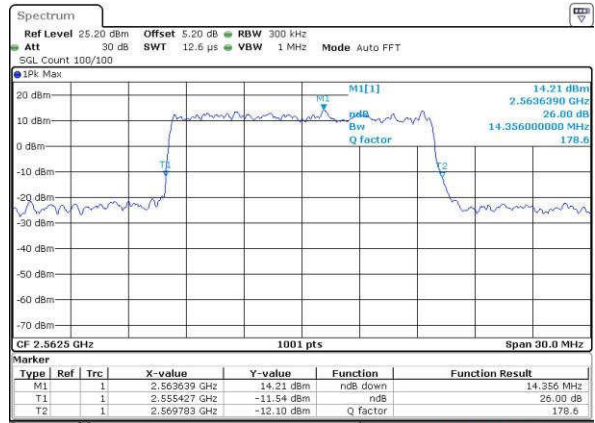

Highest Channel / 10MHz / QPSK

Date: 19 JUL 2016 01:31:39

Highest Channel / 10MHz / 16QAM

Date: 19 JUL 2016 01:32:00

LTE Band 7

Lowest Channel / 15MHz / QPSK

Date: 19 JUL 2016 01:47:20

Lowest Channel / 15MHz / 16QAM

Date: 19 JUL 2016 01:46:59

Middle Channel / 15MHz / QPSK

Date: 19 JUL 2016 01:47:41

Middle Channel / 15MHz / 16QAM

Date: 19 JUL 2016 01:46:02

Highest Channel / 15MHz / QPSK

Date: 19 JUL 2016 01:48:45

Highest Channel / 15MHz / 16QAM

Date: 19 JUL 2016 01:48:24

LTE Band 7

Lowest Channel / 20MHz / QPSK

Date: 19 JUL 2016 02:04:04

Lowest Channel / 20MHz / 16QAM

Date: 19 JUL 2016 02:03:43

Middle Channel / 20MHz / QPSK

Date: 19 JUL 2016 02:04:25

Middle Channel / 20MHz / 16QAM

Date: 19 JUL 2016 02:04:46

Highest Channel / 20MHz / QPSK

Date: 19 JUL 2016 02:05:28

Highest Channel / 20MHz / 16QAM

Date: 19 JUL 2016 02:05:07

LTE Band 12

Lowest Channel / 1.4MHz / QPSK