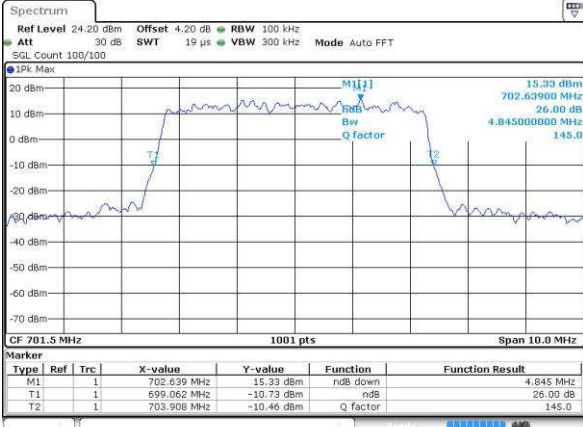

LTE Band 12

Lowest Channel / 5MHz / QPSK

Date: 19 JUL 2016 03:50:18