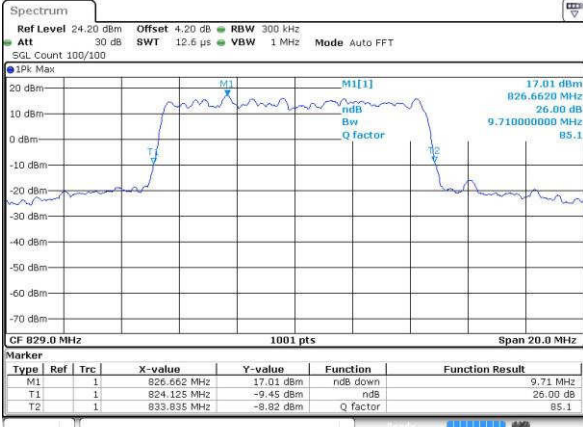

Date: 16.JUL.2016 18:06:50

Highest Channel / 5MHz / QPSK

Date: 16.JUL.2016 18:09:11

Highest Channel / 5MHz / 16QAM

Date: 16.JUL.2016 18:09:22

LTE Band 5

Lowest Channel / 10MHz / QPSK

Date: 16.JUL.2016 18:24:16