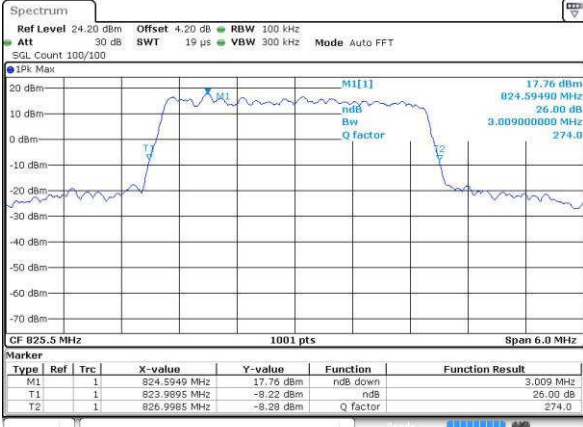

Date: 19 JUL 2016 21:07:34

Lowest Channel / 1.4MHz / 16QAM

Date: 19 JUL 2016 21:16:48

Middle Channel / 1.4MHz / QPSK

Date: 19 JUL 2016 21:34:31

Middle Channel / 1.4MHz / 16QAM

Date: 19 JUL 2016 21:35:01

Highest Channel / 1.4MHz / QPSK

Date: 19 JUL 2016 21:36:28

Highest Channel / 1.4MHz / 16QAM

Date: 19 JUL 2016 21:36:50

LTE Band 26

Lowest Channel / 3MHz / QPSK

Date: 19 JUL 2016 21:44:26

Lowest Channel / 3MHz / 16QAM

Date: 19 JUL 2016 21:44:47