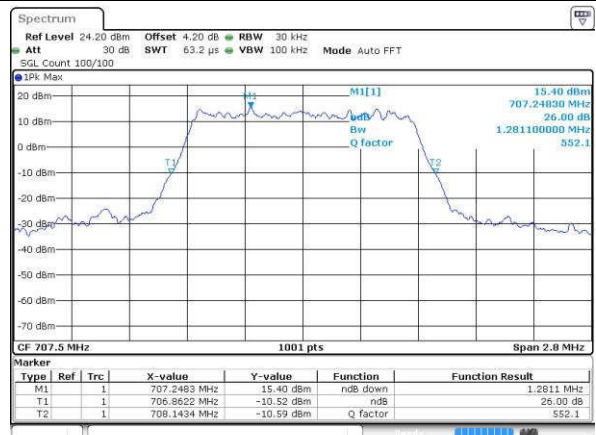

Middle Channel / 20MHz / 16QAM

Date: 19 JUL 2016 02:04:46

Highest Channel / 20MHz / QPSK

Date: 19 JUL 2016 02:05:28

Highest Channel / 20MHz / 16QAM

Date: 19 JUL 2016 02:05:07

LTE Band 12

Lowest Channel / 1.4MHz / QPSK

Date: 19 JUL 2016 02:44:54

Lowest Channel / 1.4MHz / 16QAM

Date: 19 JUL 2016 02:44:44

Middle Channel / 1.4MHz / QPSK

Date: 19 JUL 2016 02:44:23

Middle Channel / 1.4MHz / 16QAM

Date: 19 JUL 2016 02:44:33

Highest Channel / 1.4MHz / QPSK

Date: 19 JUL 2016 02:44:12

Highest Channel / 1.4MHz / 16QAM

Date: 19 JUL 2016 02:44:02

LTE Band 12

Lowest Channel / 3MHz / QPSK

Date: 19 JUL 2016 03:17:36

Lowest Channel / 3MHz / 16QAM

Date: 19 JUL 2016 03:17:26