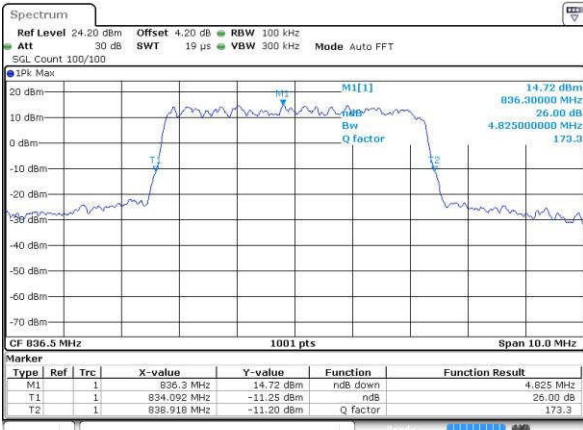

LTE Band 5

Lowest Channel / 5MHz / QPSK

Date: 16.JUL.2016 17:51:35

Lowest Channel / 5MHz / 16QAM

Date: 16.JUL.2016 17:51:46

Middle Channel / 5MHz / QPSK

Date: 16.JUL.2016 18:06:39

Middle Channel / 5MHz / 16QAM

Date: 16.JUL.2016 18:06:50

Highest Channel / 5MHz / QPSK

Date: 16.JUL.2016 18:09:11

Highest Channel / 5MHz / 16QAM

Date: 16.JUL.2016 18:09:22

LTE Band 5

Lowest Channel / 10MHz / QPSK

Date: 16.JUL.2016 18:24:16