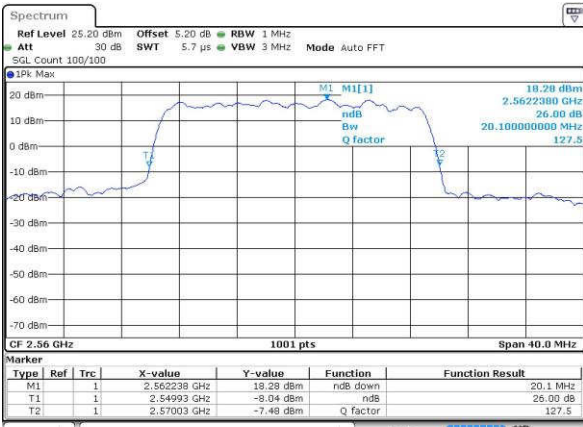

Date: 19 JUL 2016 01:48:24

LTE Band 7

Lowest Channel / 20MHz / QPSK

Date: 19 JUL 2016 02:04:04

Lowest Channel / 20MHz / 16QAM

Date: 19 JUL 2016 02:03:43

Middle Channel / 20MHz / QPSK

Date: 19 JUL 2016 02:04:25

Middle Channel / 20MHz / 16QAM

Date: 19 JUL 2016 02:04:46

Highest Channel / 20MHz / QPSK

Date: 19 JUL 2016 02:05:28

Highest Channel / 20MHz / 16QAM

Date: 19 JUL 2016 02:05:07

LTE Band 12

Lowest Channel / 1.4MHz / QPSK