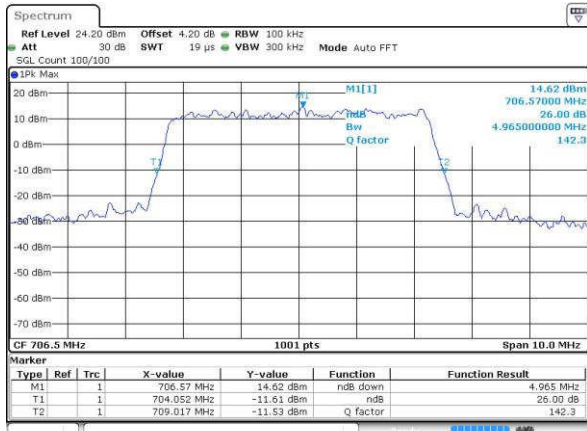

Highest Channel / 10MHz / 16QAM

Date: 19 JUL 2016 04:22:08

LTE Band 17

Lowest Channel / 5MHz / QPSK

Date: 16.JUL.2016 15:23:29

Lowest Channel / 5MHz / 16QAM

Date: 16.JUL.2016 15:23:40

Middle Channel / 5MHz / QPSK

Date: 16.JUL.2016 15:30:33

Middle Channel / 5MHz / 16QAM

Date: 16.JUL.2016 15:30:44

Highest Channel / 5MHz / QPSK

Date: 16.JUL.2016 15:33:05

Highest Channel / 5MHz / 16QAM

Date: 16.JUL.2016 15:33:16

LTE Band 17