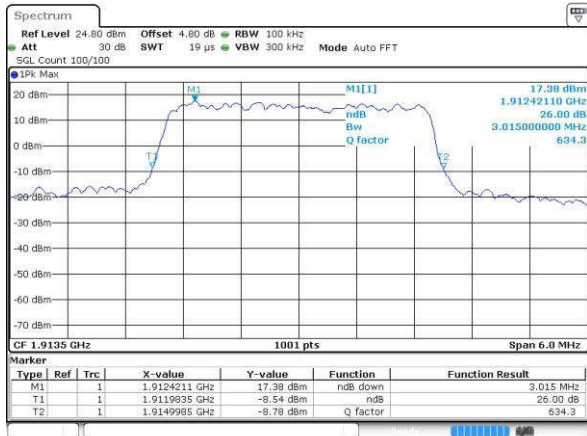

Highest Channel / 3MHz / QPSK

Date: 19 JUL 2016 07:07:48