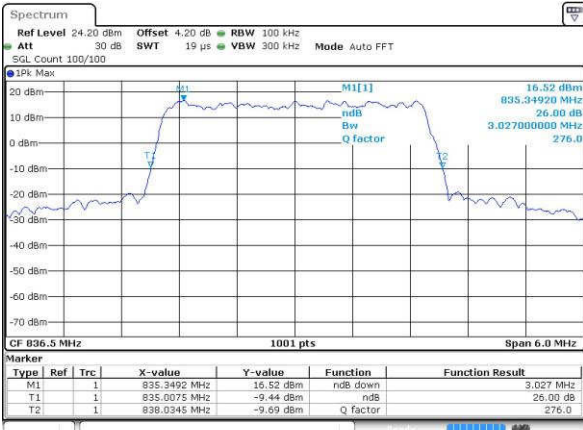

Middle Channel / 3MHz / QPSK

Date: 19 JUL 2016 21:49:52