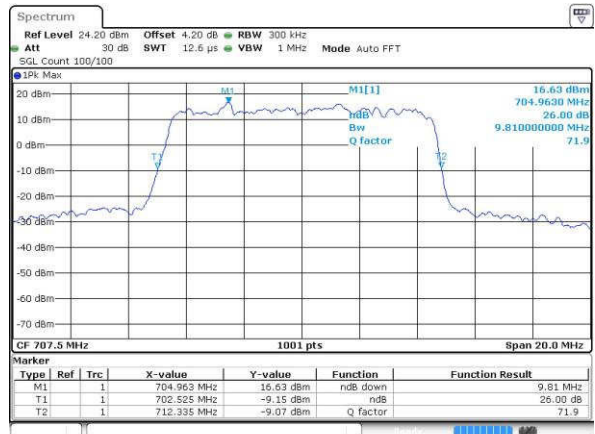

Date: 19 JUL 2016 03:49:57

Highest Channel / 5MHz / QPSK

Date: 19 JUL 2016 03:49:36

Highest Channel / 5MHz / 16QAM

Date: 19 JUL 2016 03:49:26

LTE Band 12

Lowest Channel / 10MHz / QPSK

Date: 19 JUL 2016 04:23:00

Lowest Channel / 10MHz / 16QAM

Date: 19 JUL 2016 04:22:50

Middle Channel / 10MHz / QPSK

Date: 19 JUL 2016 04:22:29

Middle Channel / 10MHz / 16QAM

Date: 19 JUL 2016 04:22:39

Highest Channel / 10MHz / QPSK

Date: 19 JUL 2016 04:22:18

Highest Channel / 10MHz / 16QAM

Date: 19 JUL 2016 04:22:08

LTE Band 17

Lowest Channel / 5MHz / QPSK

Date: 16.JUL.2016 15:23:29

Lowest Channel / 5MHz / 16QAM

Date: 16.JUL.2016 15:23:40

Middle Channel / 5MHz / QPSK