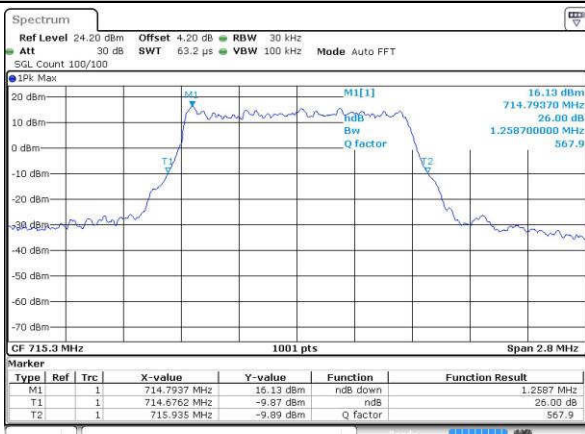

Middle Channel / 20MHz / 16QAM

Date: 19 JUL 2016 02:04:46

Highest Channel / 20MHz / QPSK

Date: 19 JUL 2016 02:05:28

Highest Channel / 20MHz / 16QAM

Date: 19 JUL 2016 02:05:07

LTE Band 12

Lowest Channel / 1.4MHz / QPSK

Date: 19 JUL 2016 02:44:54

Lowest Channel / 1.4MHz / 16QAM

Date: 19 JUL 2016 02:44:44

Middle Channel / 1.4MHz / QPSK

Date: 19 JUL 2016 02:44:23

Middle Channel / 1.4MHz / 16QAM

Date: 19 JUL 2016 02:44:33

Highest Channel / 1.4MHz / QPSK

Date: 19 JUL 2016 02:44:12

Highest Channel / 1.4MHz / 16QAM

Date: 19 JUL 2016 02:44:02

LTE Band 12

Lowest Channel / 3MHz / QPSK

Date: 19 JUL 2016 03:17:36

Lowest Channel / 3MHz / 16QAM

Date: 19 JUL 2016 03:17:26