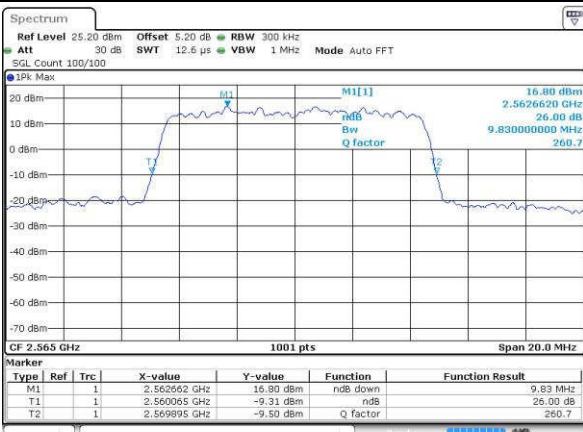

Lowest Channel / 10MHz / QPSK

Date: 19 JUL 2016 01:30:15

Lowest Channel / 10MHz / 16QAM

Date: 19 JUL 2016 01:30:36

Middle Channel / 10MHz / QPSK

Date: 19 JUL 2016 01:31:18

Middle Channel / 10MHz / 16QAM

Date: 19 JUL 2016 01:30:57

Highest Channel / 10MHz / QPSK

Date: 19 JUL 2016 01:31:39

Highest Channel / 10MHz / 16QAM

Date: 19 JUL 2016 01:32:00

LTE Band 7

Lowest Channel / 15MHz / QPSK

Date: 19 JUL 2016 01:47:20

Lowest Channel / 15MHz / 16QAM