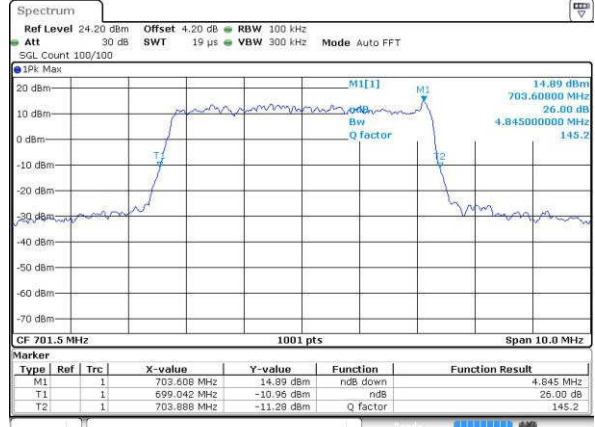

Lowest Channel / 5MHz / 16QAM

Date: 19 JUL 2016 03:50:08