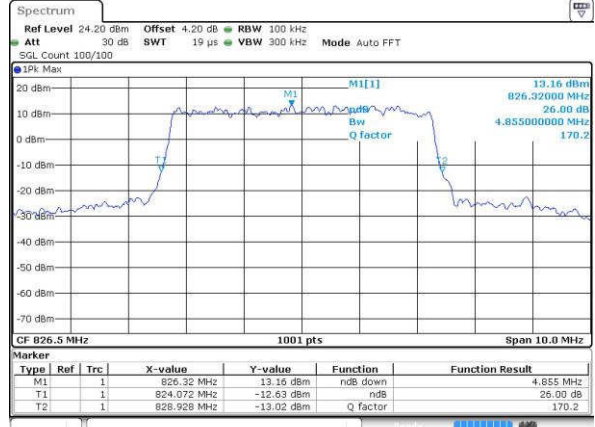

LTE Band 5

Lowest Channel / 5MHz / QPSK

Date: 16.JUL.2016 17:51:35

Lowest Channel / 5MHz / 16QAM

Date: 16.JUL.2016 17:51:46

Middle Channel / 5MHz / QPSK

Date: 16.JUL.2016 18:06:39

Middle Channel / 5MHz / 16QAM

Date: 16.JUL.2016 18:06:50

Highest Channel / 5MHz / QPSK

Date: 16.JUL.2016 18:09:11

Highest Channel / 5MHz / 16QAM

Date: 16.JUL.2016 18:09:22

LTE Band 5

Lowest Channel / 10MHz / QPSK

Date: 16.JUL.2016 18:24:16