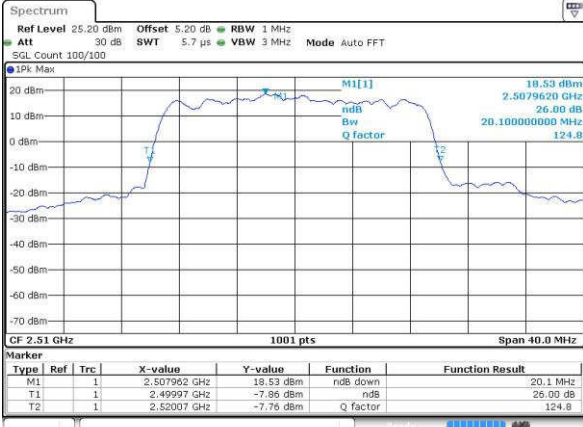

Highest Channel / 10MHz / QPSK

Date: 19 JUL 2016 01:31:39

Highest Channel / 10MHz / 16QAM

Date: 19 JUL 2016 01:32:00

LTE Band 7

Lowest Channel / 15MHz / QPSK

Date: 19 JUL 2016 01:47:20

Lowest Channel / 15MHz / 16QAM

Date: 19 JUL 2016 01:46:59

Middle Channel / 15MHz / QPSK

Date: 19 JUL 2016 01:47:41

Middle Channel / 15MHz / 16QAM

Date: 19 JUL 2016 01:46:02

Highest Channel / 15MHz / QPSK

Date: 19 JUL 2016 01:48:45

Highest Channel / 15MHz / 16QAM

Date: 19 JUL 2016 01:48:24

LTE Band 7

Lowest Channel / 20MHz / QPSK

Date: 19 JUL 2016 02:04:04

Lowest Channel / 20MHz / 16QAM

Date: 19 JUL 2016 02:03:43

Middle Channel / 20MHz / QPSK

Date: 19 JUL 2016 02:04:25