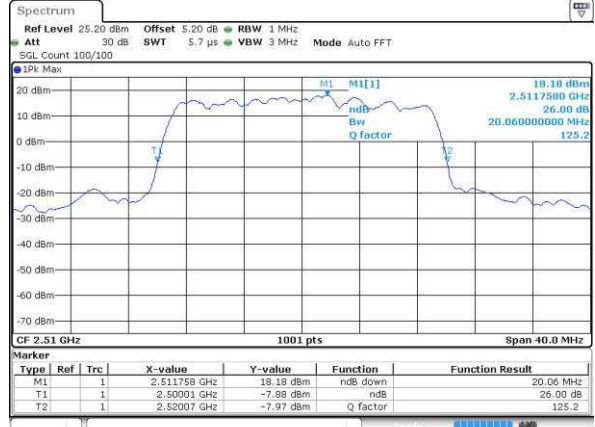

Date: 19 JUL 2016 01:48:24

LTE Band 7

Lowest Channel / 20MHz / QPSK

Date: 19 JUL 2016 02:04:04

Lowest Channel / 20MHz / 16QAM

Date: 19 JUL 2016 02:03:43

Middle Channel / 20MHz / QPSK

Date: 19 JUL 2016 02:04:25

Middle Channel / 20MHz / 16QAM

Date: 19 JUL 2016 02:04:46

Highest Channel / 20MHz / QPSK

Date: 19 JUL 2016 02:05:28

Highest Channel / 20MHz / 16QAM

Date: 19 JUL 2016 02:05:07

LTE Band 12

Lowest Channel / 1.4MHz / QPSK