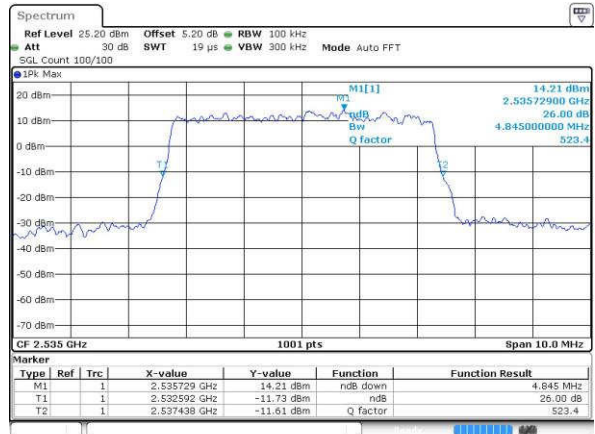

Highest Channel / 10MHz / 16QAM

Date: 16.JUL.2016 18:42:02

LTE Band 7

Lowest Channel / 5MHz / QPSK

Date: 19 JUL 2016 01:13:31

Lowest Channel / 5MHz / 16QAM

Date: 19 JUL 2016 01:13:52

Middle Channel / 5MHz / QPSK

Date: 19 JUL 2016 01:14:34

Middle Channel / 5MHz / 16QAM

Date: 19 JUL 2016 01:14:13

Highest Channel / 5MHz / QPSK

Date: 19 JUL 2016 01:14:55

Highest Channel / 5MHz / 16QAM

Date: 19 JUL 2016 01:15:16

LTE Band 7