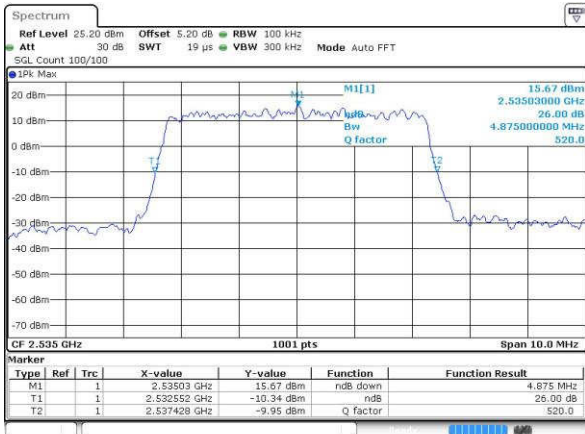

Highest Channel / 10MHz / 16QAM

Date: 16.JUL.2016 18:42:02

LTE Band 7

Lowest Channel / 5MHz / QPSK

Date: 19 JUL 2016 01:13:31

Lowest Channel / 5MHz / 16QAM

Date: 19 JUL 2016 01:13:52

Middle Channel / 5MHz / QPSK

Date: 19 JUL 2016 01:14:34

Middle Channel / 5MHz / 16QAM

Date: 19 JUL 2016 01:14:13

Highest Channel / 5MHz / QPSK

Date: 19 JUL 2016 01:14:55

Highest Channel / 5MHz / 16QAM

Date: 19 JUL 2016 01:15:16

LTE Band 7