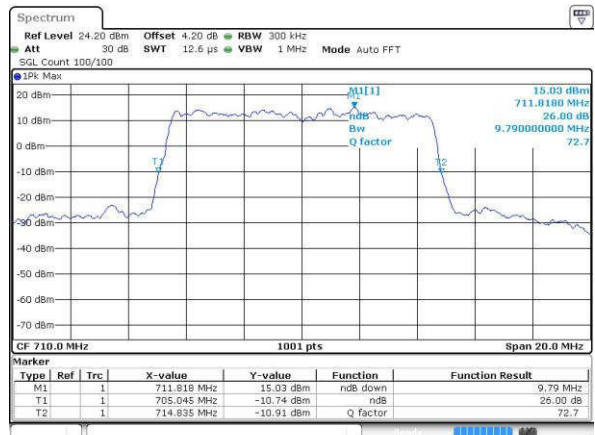

Date: 16.JUL.2016 15:30:33

Middle Channel / 5MHz / 16QAM

Date: 16.JUL.2016 15:30:44

Highest Channel / 5MHz / QPSK

Date: 16.JUL.2016 15:33:05

Highest Channel / 5MHz / 16QAM

Date: 16.JUL.2016 15:33:16

LTE Band 17

Lowest Channel / 10MHz / QPSK

Date: 18.JUL.2016 15:40:10

Lowest Channel / 10MHz / 16QAM

Date: 18.JUL.2016 15:40:20

Middle Channel / 10MHz / QPSK

Date: 18.JUL.2016 15:47:14

Middle Channel / 10MHz / 16QAM

Date: 18.JUL.2016 15:47:24

Highest Channel / 10MHz / QPSK

Date: 18.JUL.2016 15:48:46

Highest Channel / 10MHz / 16QAM

Date: 18.JUL.2016 15:48:56

LTE Band 25

Highest Channel / 1.4MHz / QPSK

Date: 19 JUL 2016 06:52:12

Highest Channel / 1.4MHz / 16QAM