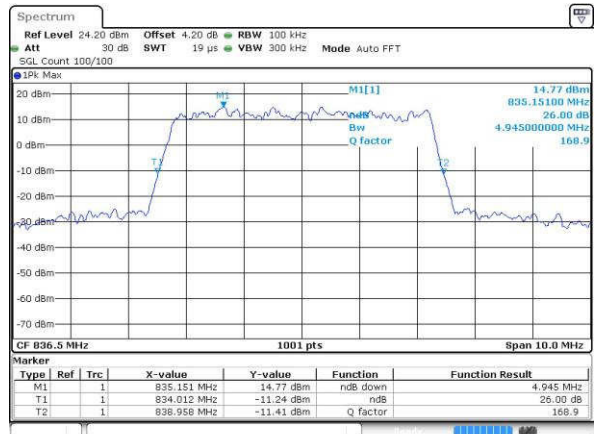

LTE Band 26

Lowest Channel / 5MHz / QPSK

Date: 19 JUL 2016 22:03:40

Lowest Channel / 5MHz / 16QAM

Date: 19 JUL 2016 22:04:02

Middle Channel / 5MHz / QPSK

Date: 19 JUL 2016 22:09:20

Middle Channel / 5MHz / 16QAM

Date: 19 JUL 2016 22:08:50

Highest Channel / 5MHz / QPSK

Date: 19 JUL 2016 22:09:57

Highest Channel / 5MHz / 16QAM

Date: 19 JUL 2016 22:10:18

LTE Band 26

Lowest Channel / 10MHz / QPSK

Date: 19 JUL 2016 22:14:44