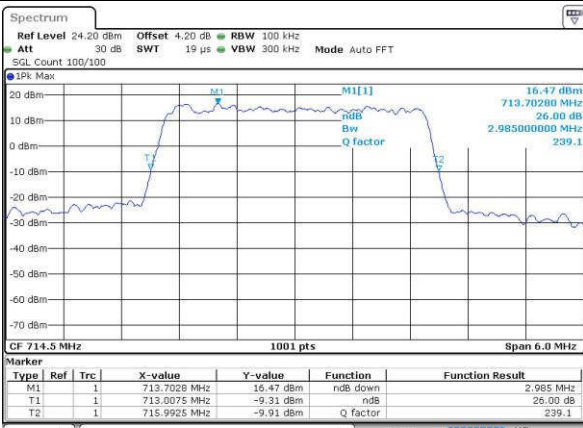

Date: 19 JUL 2016 02:44:12

Highest Channel / 1.4MHz / 16QAM

Date: 19 JUL 2016 02:44:02

LTE Band 12

Lowest Channel / 3MHz / QPSK

Date: 19 JUL 2016 03:17:36

Lowest Channel / 3MHz / 16QAM

Date: 19 JUL 2016 03:17:26

Middle Channel / 3MHz / QPSK

Date: 19 JUL 2016 03:17:05

Middle Channel / 3MHz / 16QAM

Date: 19 JUL 2016 03:17:15

Highest Channel / 3MHz / QPSK

Date: 19 JUL 2016 03:16:54

Highest Channel / 3MHz / 16QAM

Date: 19 JUL 2016 03:16:44