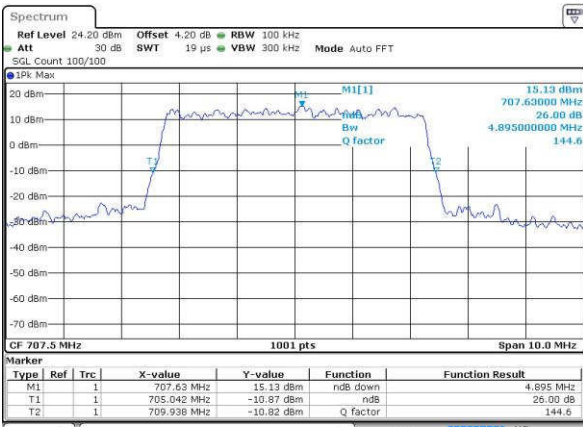

LTE Band 12

Lowest Channel / 5MHz / QPSK

Date: 19 JUL 2016 03:50:18

Lowest Channel / 5MHz / 16QAM

Date: 19 JUL 2016 03:50:08

Middle Channel / 5MHz / QPSK

Date: 19 JUL 2016 03:49:47

Middle Channel / 5MHz / 16QAM

Date: 19 JUL 2016 03:49:57

Highest Channel / 5MHz / QPSK

Date: 19 JUL 2016 03:49:36

Highest Channel / 5MHz / 16QAM

Date: 19 JUL 2016 03:49:26

LTE Band 12

Lowest Channel / 10MHz / QPSK

Date: 19 JUL 2016 04:23:00