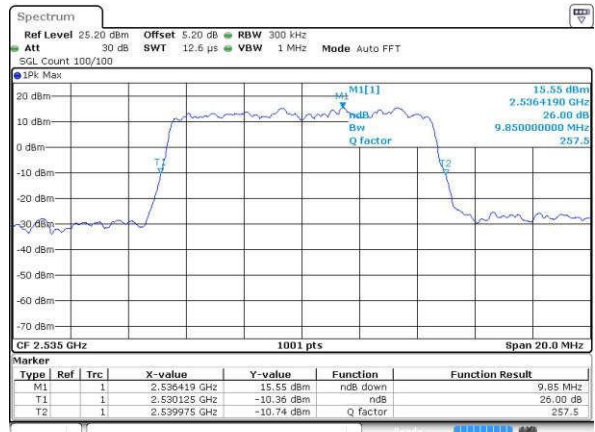

Date: 19 JUL 2016 01:14:34

Middle Channel / 5MHz / 16QAM

Date: 19 JUL 2016 01:14:13

Highest Channel / 5MHz / QPSK

Date: 19 JUL 2016 01:14:55

Highest Channel / 5MHz / 16QAM

Date: 19 JUL 2016 01:15:16

LTE Band 7

Lowest Channel / 10MHz / QPSK

Date: 19 JUL 2016 01:30:15

Lowest Channel / 10MHz / 16QAM

Date: 19 JUL 2016 01:30:36

Middle Channel / 10MHz / QPSK

Date: 19 JUL 2016 01:31:18

Middle Channel / 10MHz / 16QAM

Date: 19 JUL 2016 01:30:57

Highest Channel / 10MHz / QPSK

Date: 19 JUL 2016 01:31:39

Highest Channel / 10MHz / 16QAM

Date: 19 JUL 2016 01:32:00

LTE Band 7

Lowest Channel / 15MHz / QPSK

Date: 19 JUL 2016 01:47:20

Lowest Channel / 15MHz / 16QAM