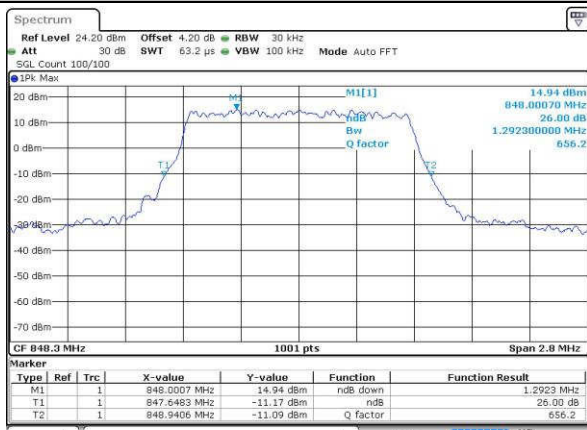

Highest Channel / 15MHz / 16QAM

Date: 19 JUL 2016 07:28:18

Highest Channel / 20MHz / QPSK

Date: 19 JUL 2016 07:34:33

Highest Channel / 20MHz / 16QAM

Date: 19 JUL 2016 07:35:41

LTE Band 26

Lowest Channel / 1.4MHz / QPSK

Date: 19 JUL 2016 21:07:34

Lowest Channel / 1.4MHz / 16QAM

Date: 19 JUL 2016 21:16:48

Middle Channel / 1.4MHz / QPSK

Date: 19 JUL 2016 21:34:31

Middle Channel / 1.4MHz / 16QAM

Date: 19 JUL 2016 21:35:01

Highest Channel / 1.4MHz / QPSK

Date: 19 JUL 2016 21:36:28

Highest Channel / 1.4MHz / 16QAM

Date: 19 JUL 2016 21:36:50

LTE Band 26

Lowest Channel / 3MHz / QPSK

Date: 19 JUL 2016 21:44:26

Lowest Channel / 3MHz / 16QAM

Date: 19 JUL 2016 21:44:47