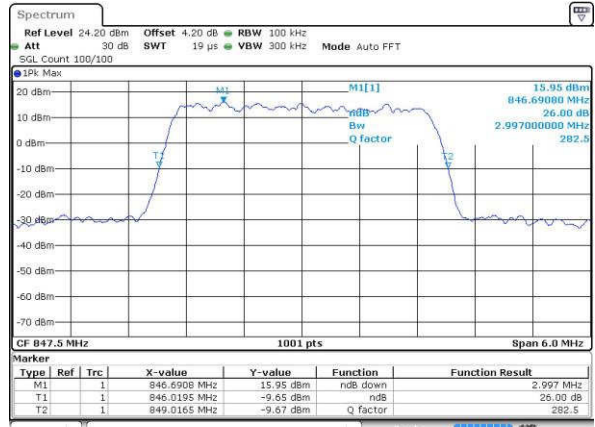

Date: 19 JUL 2016 21:36:28

Highest Channel / 1.4MHz / 16QAM

Date: 19 JUL 2016 21:36:50

LTE Band 26

Lowest Channel / 3MHz / QPSK

Date: 19 JUL 2016 21:44:26

Lowest Channel / 3MHz / 16QAM

Date: 19 JUL 2016 21:44:47

Middle Channel / 3MHz / QPSK

Date: 19 JUL 2016 21:49:52

Middle Channel / 3MHz / 16QAM

Date: 19 JUL 2016 21:50:16

Highest Channel / 3MHz / QPSK

Date: 19 JUL 2016 21:51:47

Highest Channel / 3MHz / 16QAM

Date: 19 JUL 2016 21:52:14

LTE Band 26

Lowest Channel / 5MHz / QPSK

Date: 19 JUL 2016 22:03:40

Lowest Channel / 5MHz / 16QAM

Date: 19 JUL 2016 22:04:02

Middle Channel / 5MHz / QPSK

Date: 19 JUL 2016 22:09:20

Middle Channel / 5MHz / 16QAM

Date: 19 JUL 2016 22:08:50

Highest Channel / 5MHz / QPSK

Date: 19 JUL 2016 22:09:57

Highest Channel / 5MHz / 16QAM

Date: 19 JUL 2016 22:10:18

LTE Band 26

Lowest Channel / 10MHz / QPSK

Date: 19 JUL 2016 22:14:44