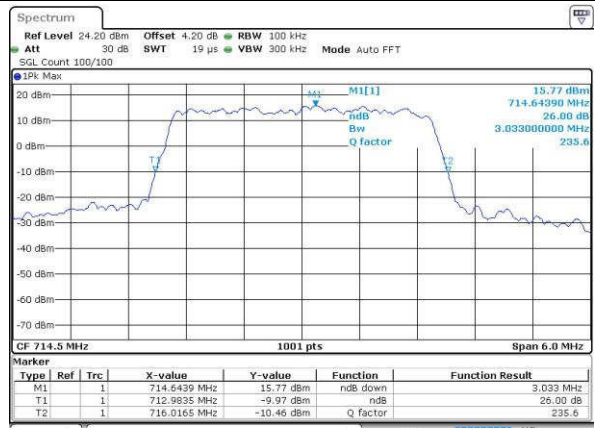

Date: 19 JUL 2016 02:44:12

Highest Channel / 1.4MHz / 16QAM

Date: 19 JUL 2016 02:44:02

LTE Band 12

Lowest Channel / 3MHz / QPSK

Date: 19 JUL 2016 03:17:36

Lowest Channel / 3MHz / 16QAM

Date: 19 JUL 2016 03:17:26

Middle Channel / 3MHz / QPSK

Date: 19 JUL 2016 03:17:05

Middle Channel / 3MHz / 16QAM

Date: 19 JUL 2016 03:17:15

Highest Channel / 3MHz / QPSK

Date: 19 JUL 2016 03:16:54

Highest Channel / 3MHz / 16QAM

Date: 19 JUL 2016 03:16:44

LTE Band 12

Lowest Channel / 5MHz / QPSK

Date: 19 JUL 2016 03:50:18

Lowest Channel / 5MHz / 16QAM

Date: 19 JUL 2016 03:50:08

Middle Channel / 5MHz / QPSK

Date: 19 JUL 2016 03:49:47

Middle Channel / 5MHz / 16QAM