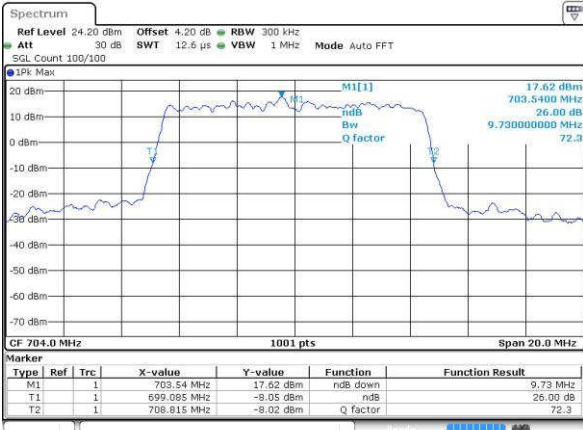

Date: 19 JUL 2016 03:49:57

Highest Channel / 5MHz / QPSK

Date: 19 JUL 2016 03:49:36

Highest Channel / 5MHz / 16QAM

Date: 19 JUL 2016 03:49:26

LTE Band 12

Lowest Channel / 10MHz / QPSK

Date: 19 JUL 2016 04:23:00