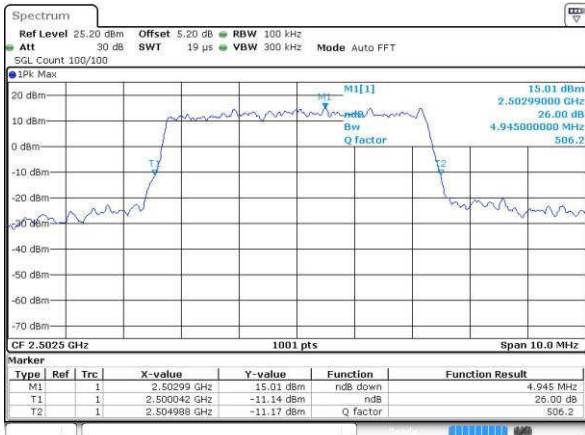

Highest Channel / 10MHz / 16QAM

Date: 16.JUL.2016 18:42:02

LTE Band 7

Lowest Channel / 5MHz / QPSK

Date: 19 JUL 2016 01:13:31

Lowest Channel / 5MHz / 16QAM

Date: 19 JUL 2016 01:13:52

Middle Channel / 5MHz / QPSK

Date: 19 JUL 2016 01:14:34

Middle Channel / 5MHz / 16QAM

Date: 19 JUL 2016 01:14:13

Highest Channel / 5MHz / QPSK

Date: 19 JUL 2016 01:14:55

Highest Channel / 5MHz / 16QAM

Date: 19 JUL 2016 01:15:16

LTE Band 7