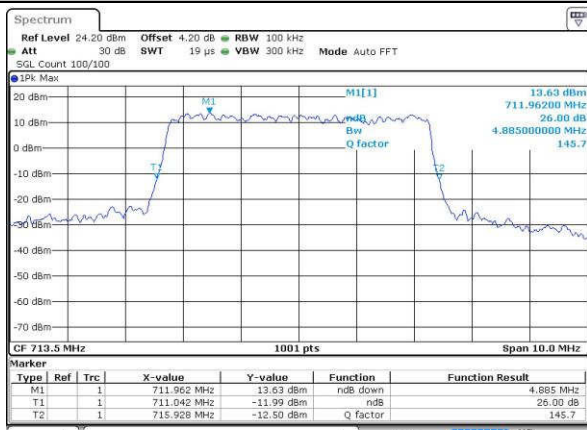

Highest Channel / 10MHz / 16QAM

Date: 19 JUL 2016 04:22:08

LTE Band 17

Lowest Channel / 5MHz / QPSK

Date: 16.JUL.2016 15:23:29

Lowest Channel / 5MHz / 16QAM

Date: 16.JUL.2016 15:23:40

Middle Channel / 5MHz / QPSK

Date: 16.JUL.2016 15:30:33

Middle Channel / 5MHz / 16QAM

Date: 16.JUL.2016 15:30:44

Highest Channel / 5MHz / QPSK

Date: 16.JUL.2016 15:33:05

Highest Channel / 5MHz / 16QAM

Date: 16.JUL.2016 15:33:16

LTE Band 17