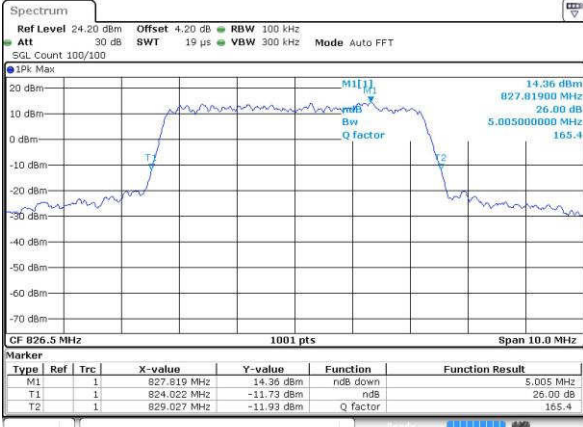

LTE Band 5

Lowest Channel / 5MHz / QPSK

Date: 16.JUL.2016 17:51:35

Lowest Channel / 5MHz / 16QAM

Date: 16.JUL.2016 17:51:46

Middle Channel / 5MHz / QPSK

Date: 16.JUL.2016 18:06:39

Middle Channel / 5MHz / 16QAM

Date: 16.JUL.2016 18:06:50

Highest Channel / 5MHz / QPSK

Date: 16.JUL.2016 18:09:11

Highest Channel / 5MHz / 16QAM

Date: 16.JUL.2016 18:09:22

LTE Band 5

Lowest Channel / 10MHz / QPSK

Date: 16.JUL.2016 18:24:16