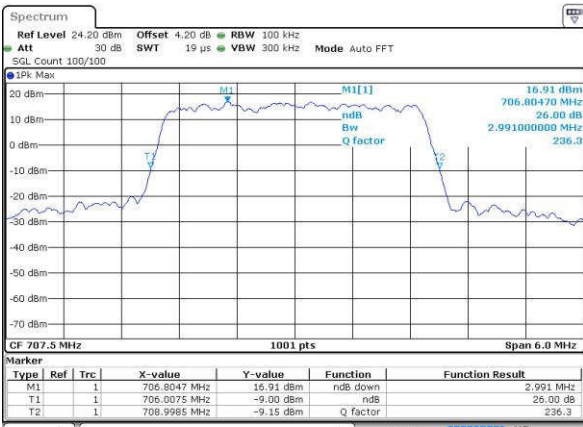

Middle Channel / 3MHz / QPSK

Date: 19 JUL 2016 03:17:05