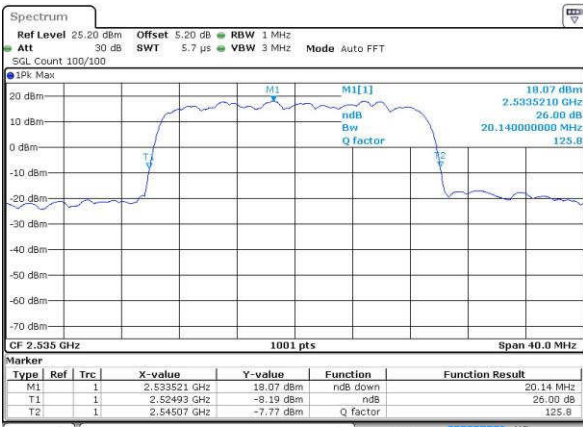

Date: 19 JUL 2016 01:48:24

LTE Band 7

Lowest Channel / 20MHz / QPSK

Date: 19 JUL 2016 02:04:04

Lowest Channel / 20MHz / 16QAM

Date: 19 JUL 2016 02:03:43

Middle Channel / 20MHz / QPSK

Date: 19 JUL 2016 02:04:25

Middle Channel / 20MHz / 16QAM

Date: 19 JUL 2016 02:04:46

Highest Channel / 20MHz / QPSK

Date: 19 JUL 2016 02:05:28

Highest Channel / 20MHz / 16QAM

Date: 19 JUL 2016 02:05:07

LTE Band 12

Lowest Channel / 1.4MHz / QPSK