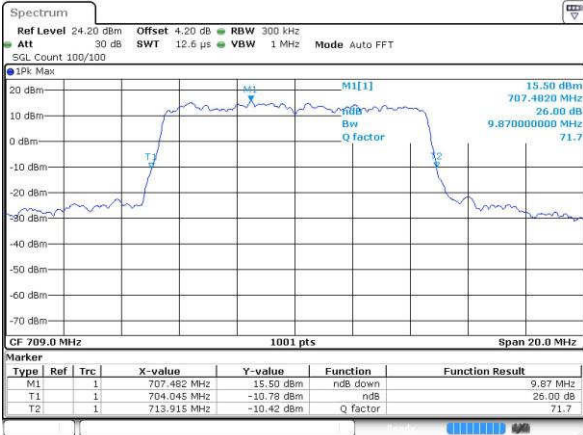

LTE Band 17

Lowest Channel / 10MHz / QPSK

Date: 18.JUL.2016 15:40:10