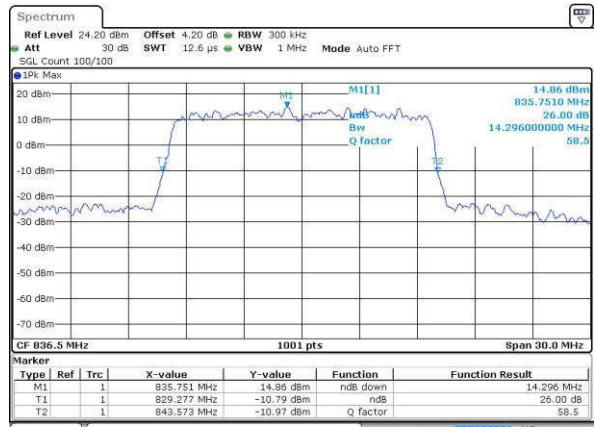

Lowest Channel / 10MHz / 16QAM

Date: 19 JUL 2016 22:15:04

Middle Channel / 10MHz / QPSK

Date: 19 JUL 2016 22:15:57

Middle Channel / 10MHz / 16QAM

Date: 19 JUL 2016 22:15:28

Highest Channel / 10MHz / QPSK

Date: 19 JUL 2016 22:16:32

Highest Channel / 10MHz / 16QAM

Date: 19 JUL 2016 22:17:00

LTE Band 26

Lowest Channel / 15MHz / QPSK

Date: 19 JUL 2016 22:28:50

Lowest Channel / 15MHz / 16QAM

Date: 19 JUL 2016 22:27:34

Middle Channel / 15MHz / QPSK

Date: 19 JUL 2016 22:50:15

Middle Channel / 15MHz / 16QAM

Date: 19 JUL 2016 22:50:42

Highest Channel / 15MHz / QPSK

Date: 19 JUL 2016 22:54:11

Highest Channel / 15MHz / 16QAM

Date: 19 JUL 2016 22:54:31