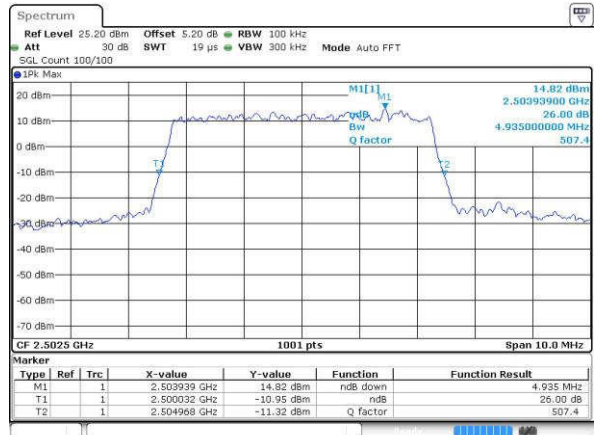

Highest Channel / 10MHz / 16QAM

Date: 16.JUL.2016 18:42:02

LTE Band 7

Lowest Channel / 5MHz / QPSK

Date: 19 JUL 2016 01:13:31

Lowest Channel / 5MHz / 16QAM

Date: 19 JUL 2016 01:13:52

Middle Channel / 5MHz / QPSK

Date: 19 JUL 2016 01:14:34

Middle Channel / 5MHz / 16QAM

Date: 19 JUL 2016 01:14:13

Highest Channel / 5MHz / QPSK

Date: 19 JUL 2016 01:14:55

Highest Channel / 5MHz / 16QAM

Date: 19 JUL 2016 01:15:16

LTE Band 7