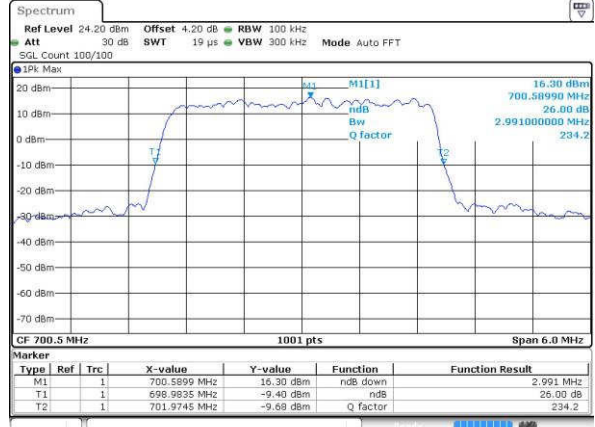

Date: 19 JUL 2016 02:44:54

Lowest Channel / 1.4MHz / 16QAM

Date: 19 JUL 2016 02:44:44

Middle Channel / 1.4MHz / QPSK

Date: 19 JUL 2016 02:44:23

Middle Channel / 1.4MHz / 16QAM

Date: 19 JUL 2016 02:44:33

Highest Channel / 1.4MHz / QPSK

Date: 19 JUL 2016 02:44:12

Highest Channel / 1.4MHz / 16QAM

Date: 19 JUL 2016 02:44:02

LTE Band 12

Lowest Channel / 3MHz / QPSK

Date: 19 JUL 2016 03:17:36

Lowest Channel / 3MHz / 16QAM

Date: 19 JUL 2016 03:17:26

Middle Channel / 3MHz / QPSK

Date: 19 JUL 2016 03:17:05

Middle Channel / 3MHz / 16QAM

Date: 19 JUL 2016 03:17:15

Highest Channel / 3MHz / QPSK

Date: 19 JUL 2016 03:16:54

Highest Channel / 3MHz / 16QAM

Date: 19 JUL 2016 03:16:44