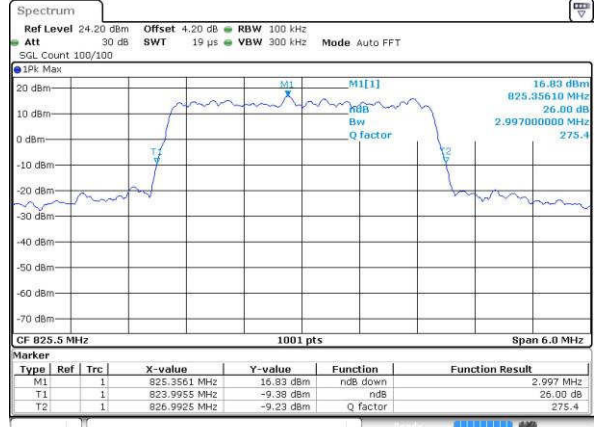

Date: 19 JUL 2016 21:07:34

Lowest Channel / 1.4MHz / 16QAM

Date: 19 JUL 2016 21:16:48

Middle Channel / 1.4MHz / QPSK

Date: 19 JUL 2016 21:34:31

Middle Channel / 1.4MHz / 16QAM

Date: 19 JUL 2016 21:35:01

Highest Channel / 1.4MHz / QPSK

Date: 19 JUL 2016 21:36:28

Highest Channel / 1.4MHz / 16QAM

Date: 19 JUL 2016 21:36:50

LTE Band 26

Lowest Channel / 3MHz / QPSK

Date: 19 JUL 2016 21:44:26

Lowest Channel / 3MHz / 16QAM

Date: 19 JUL 2016 21:44:47

Middle Channel / 3MHz / QPSK

Date: 19 JUL 2016 21:49:52

Middle Channel / 3MHz / 16QAM

Date: 19 JUL 2016 21:50:16

Highest Channel / 3MHz / QPSK

Date: 19 JUL 2016 21:51:47

Highest Channel / 3MHz / 16QAM

Date: 19 JUL 2016 21:52:14