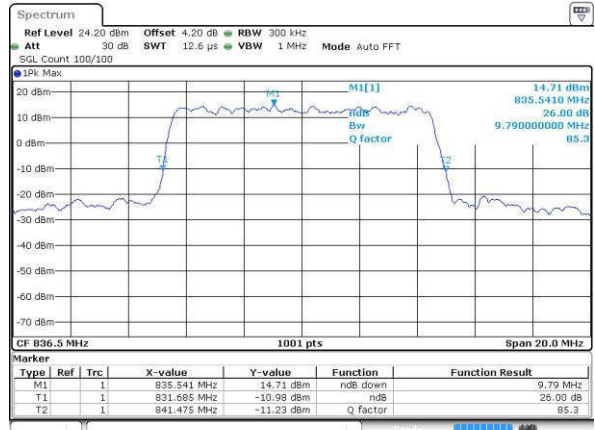

Date: 16.JUL.2016 18:06:50

Highest Channel / 5MHz / QPSK

Date: 16.JUL.2016 18:09:11

Highest Channel / 5MHz / 16QAM

Date: 16.JUL.2016 18:09:22

LTE Band 5

Lowest Channel / 10MHz / QPSK

Date: 16.JUL.2016 18:24:16

Lowest Channel / 10MHz / 16QAM

Date: 16.JUL.2016 18:24:26

Middle Channel / 10MHz / QPSK

Date: 16.JUL.2016 18:39:20

Middle Channel / 10MHz / 16QAM

Date: 16.JUL.2016 18:39:30

Highest Channel / 10MHz / QPSK

Date: 16.JUL.2016 18:41:52

Highest Channel / 10MHz / 16QAM

Date: 16.JUL.2016 18:42:02

LTE Band 7

Lowest Channel / 5MHz / QPSK

Date: 19 JUL 2016 01:13:31

Lowest Channel / 5MHz / 16QAM

Date: 19 JUL 2016 01:13:52

Middle Channel / 5MHz / QPSK