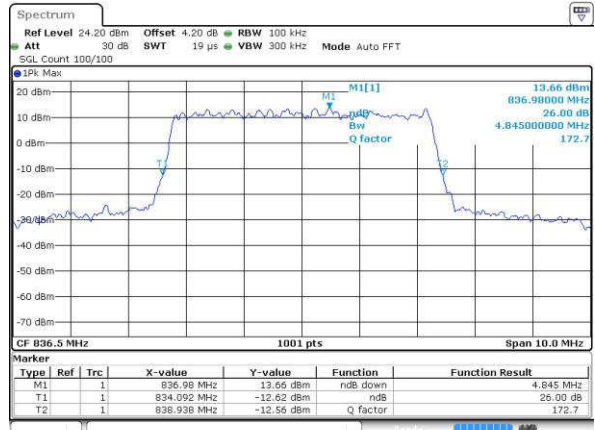

LTE Band 5

Lowest Channel / 5MHz / QPSK

Date: 16.JUL.2016 17:51:35

Lowest Channel / 5MHz / 16QAM

Date: 16.JUL.2016 17:51:46

Middle Channel / 5MHz / QPSK

Date: 16.JUL.2016 18:06:39

Middle Channel / 5MHz / 16QAM

Date: 16.JUL.2016 18:06:50

Highest Channel / 5MHz / QPSK

Date: 16.JUL.2016 18:09:11

Highest Channel / 5MHz / 16QAM

Date: 16.JUL.2016 18:09:22

LTE Band 5

Lowest Channel / 10MHz / QPSK

Date: 16.JUL.2016 18:24:16