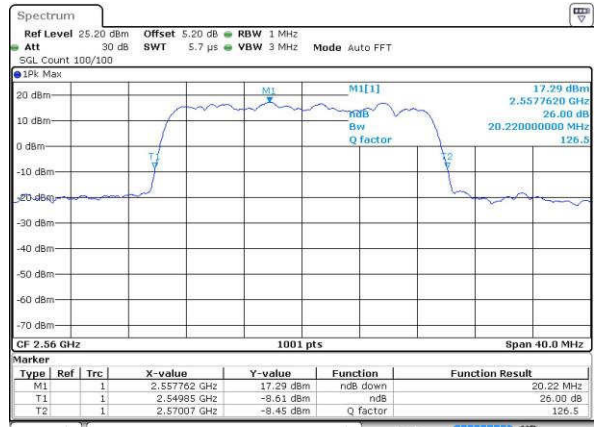

Date: 19 JUL 2016 01:48:24

LTE Band 7

Lowest Channel / 20MHz / QPSK

Date: 19 JUL 2016 02:04:04

Lowest Channel / 20MHz / 16QAM

Date: 19 JUL 2016 02:03:43

Middle Channel / 20MHz / QPSK

Date: 19 JUL 2016 02:04:25

Middle Channel / 20MHz / 16QAM

Date: 19 JUL 2016 02:04:46

Highest Channel / 20MHz / QPSK

Date: 19 JUL 2016 02:05:28

Highest Channel / 20MHz / 16QAM

Date: 19 JUL 2016 02:05:07

LTE Band 12

Lowest Channel / 1.4MHz / QPSK

Date: 19 JUL 2016 02:44:54

Lowest Channel / 1.4MHz / 16QAM

Date: 19 JUL 2016 02:44:44

Middle Channel / 1.4MHz / QPSK

Date: 19 JUL 2016 02:44:23

Middle Channel / 1.4MHz / 16QAM

Date: 19 JUL 2016 02:44:33

Highest Channel / 1.4MHz / QPSK

Date: 19 JUL 2016 02:44:12

Highest Channel / 1.4MHz / 16QAM

Date: 19 JUL 2016 02:44:02

LTE Band 12

Lowest Channel / 3MHz / QPSK

Date: 19 JUL 2016 03:17:36

Lowest Channel / 3MHz / 16QAM

Date: 19 JUL 2016 03:17:26