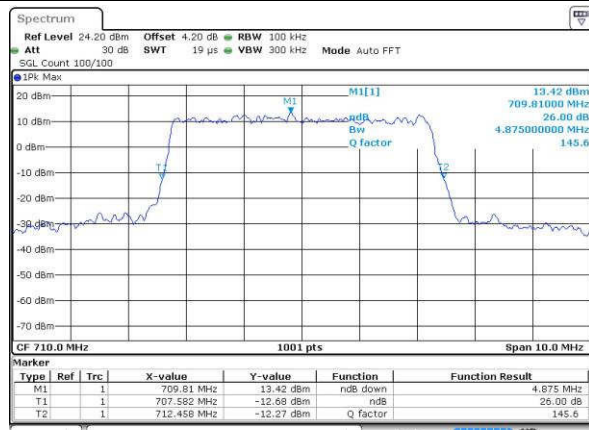

Highest Channel / 10MHz / 16QAM

Date: 19 JUL 2016 04:22:08

LTE Band 17

Lowest Channel / 5MHz / QPSK

Date: 16.JUL.2016 15:23:29

Lowest Channel / 5MHz / 16QAM

Date: 16.JUL.2016 15:23:40

Middle Channel / 5MHz / QPSK

Date: 16.JUL.2016 15:30:33

Middle Channel / 5MHz / 16QAM

Date: 16.JUL.2016 15:30:44

Highest Channel / 5MHz / QPSK

Date: 16.JUL.2016 15:33:05

Highest Channel / 5MHz / 16QAM

Date: 16.JUL.2016 15:33:16

LTE Band 17