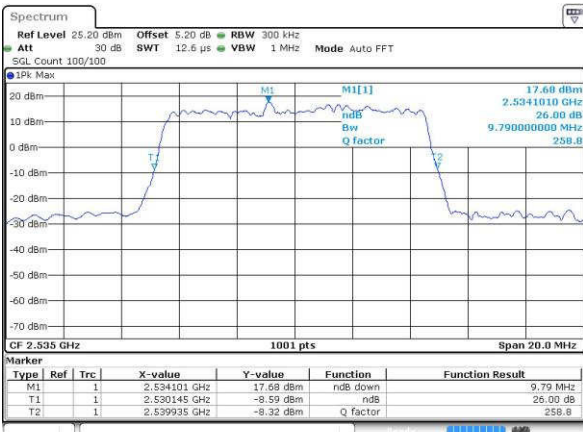

Date: 19 JUL 2016 01:14:34

Middle Channel / 5MHz / 16QAM

Date: 19 JUL 2016 01:14:13

Highest Channel / 5MHz / QPSK

Date: 19 JUL 2016 01:14:55

Highest Channel / 5MHz / 16QAM

Date: 19 JUL 2016 01:15:16

LTE Band 7

Lowest Channel / 10MHz / QPSK

Date: 19 JUL 2016 01:30:15

Lowest Channel / 10MHz / 16QAM

Date: 19 JUL 2016 01:30:36

Middle Channel / 10MHz / QPSK

Date: 19 JUL 2016 01:31:18

Middle Channel / 10MHz / 16QAM

Date: 19 JUL 2016 01:30:57

Highest Channel / 10MHz / QPSK

Date: 19 JUL 2016 01:31:39

Highest Channel / 10MHz / 16QAM

Date: 19 JUL 2016 01:32:00

LTE Band 7

Lowest Channel / 15MHz / QPSK

Date: 19 JUL 2016 01:47:20

Lowest Channel / 15MHz / 16QAM