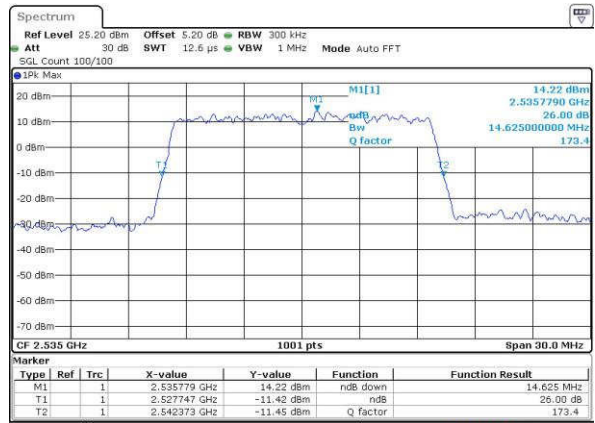

Middle Channel / 15MHz / 16QAM

Date: 19 JUL 2016 01:46:02