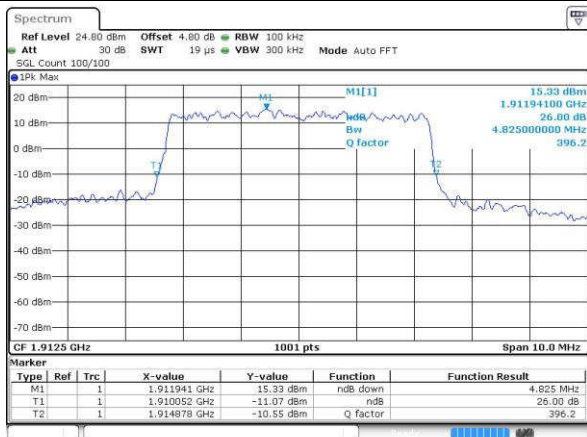

Highest Channel / 10MHz / QPSK

Date: 18.JUL.2016 15:48:46

Highest Channel / 10MHz / 16QAM

Date: 18.JUL.2016 15:48:56

LTE Band 25

Highest Channel / 1.4MHz / QPSK

Date: 19 JUL 2016 06:52:12

Highest Channel / 1.4MHz / 16QAM

Date: 19 JUL 2016 06:51:48

Highest Channel / 3MHz / QPSK

Date: 19 JUL 2016 07:07:48

Highest Channel / 3MHz / 16QAM

Date: 19 JUL 2016 07:08:11

Highest Channel / 5MHz / QPSK

Date: 19 JUL 2016 07:18:33

Highest Channel / 5MHz / 16QAM

Date: 19 JUL 2016 07:18:53

LTE Band 25

Highest Channel / 10MHz / QPSK

Date: 19 JUL 2016 07:22:56

Highest Channel / 10MHz / 16QAM

Date: 19 JUL 2016 07:23:29

Highest Channel / 15MHz / QPSK

Date: 19 JUL 2016 07:27:55