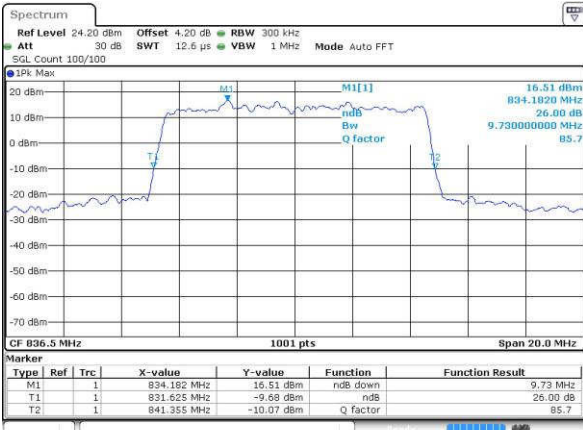

Middle Channel / 10MHz / QPSK

Date: 16.JUL.2016 18:39:20