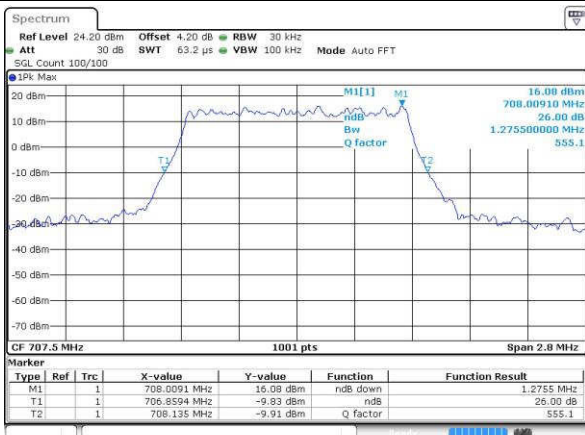

Middle Channel / 1.4MHz / QPSK

Date: 19 JUL 2016 02:44:23