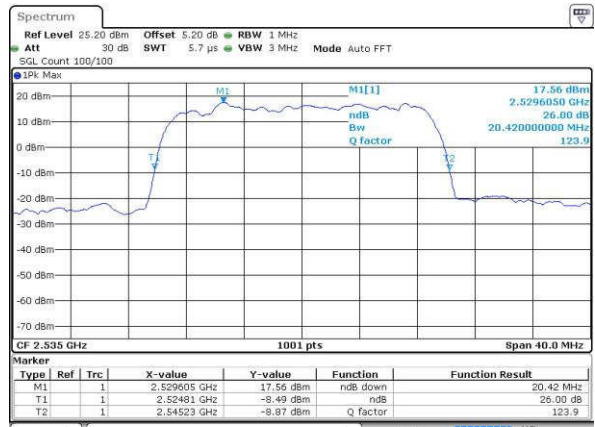

Date: 19 JUL 2016 01:48:24

LTE Band 7

Lowest Channel / 20MHz / QPSK

Date: 19 JUL 2016 02:04:04

Lowest Channel / 20MHz / 16QAM

Date: 19 JUL 2016 02:03:43

Middle Channel / 20MHz / QPSK

Date: 19 JUL 2016 02:04:25

Middle Channel / 20MHz / 16QAM

Date: 19 JUL 2016 02:04:46

Highest Channel / 20MHz / QPSK

Date: 19 JUL 2016 02:05:28

Highest Channel / 20MHz / 16QAM

Date: 19 JUL 2016 02:05:07

LTE Band 12

Lowest Channel / 1.4MHz / QPSK