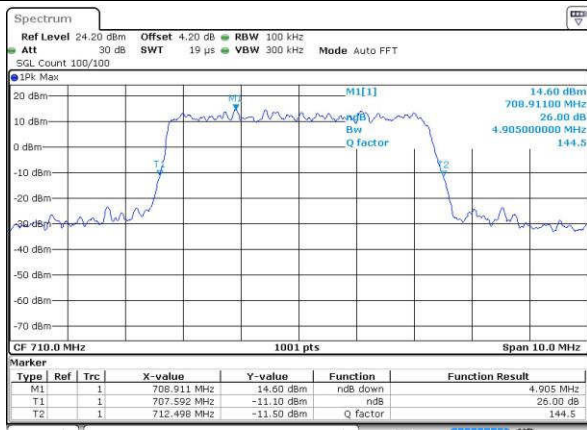

Highest Channel / 10MHz / 16QAM

Date: 19 JUL 2016 04:22:08

LTE Band 17

Lowest Channel / 5MHz / QPSK

Date: 16.JUL.2016 15:23:29

Lowest Channel / 5MHz / 16QAM

Date: 16.JUL.2016 15:23:40

Middle Channel / 5MHz / QPSK

Date: 16.JUL.2016 15:30:33

Middle Channel / 5MHz / 16QAM

Date: 16.JUL.2016 15:30:44

Highest Channel / 5MHz / QPSK

Date: 16.JUL.2016 15:33:05

Highest Channel / 5MHz / 16QAM

Date: 16.JUL.2016 15:33:16

LTE Band 17