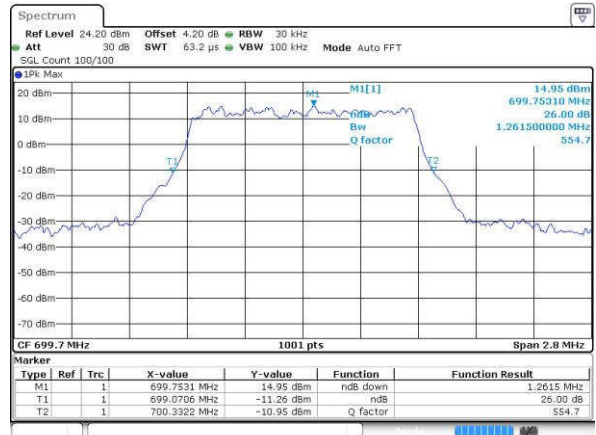

Date: 19 JUL 2016 01:48:24

LTE Band 7

Lowest Channel / 20MHz / QPSK

Date: 19 JUL 2016 02:04:04

Lowest Channel / 20MHz / 16QAM

Date: 19 JUL 2016 02:03:43

Middle Channel / 20MHz / QPSK

Date: 19 JUL 2016 02:04:25

Middle Channel / 20MHz / 16QAM

Date: 19 JUL 2016 02:04:46

Highest Channel / 20MHz / QPSK

Date: 19 JUL 2016 02:05:28

Highest Channel / 20MHz / 16QAM

Date: 19 JUL 2016 02:05:07

LTE Band 12

Lowest Channel / 1.4MHz / QPSK

Date: 19 JUL 2016 02:44:54

Lowest Channel / 1.4MHz / 16QAM

Date: 19 JUL 2016 02:44:44

Middle Channel / 1.4MHz / QPSK

Date: 19 JUL 2016 02:44:23

Middle Channel / 1.4MHz / 16QAM

Date: 19 JUL 2016 02:44:33

Highest Channel / 1.4MHz / QPSK

Date: 19 JUL 2016 02:44:12

Highest Channel / 1.4MHz / 16QAM

Date: 19 JUL 2016 02:44:02

LTE Band 12

Lowest Channel / 3MHz / QPSK

Date: 19 JUL 2016 03:17:36

Lowest Channel / 3MHz / 16QAM

Date: 19 JUL 2016 03:17:26