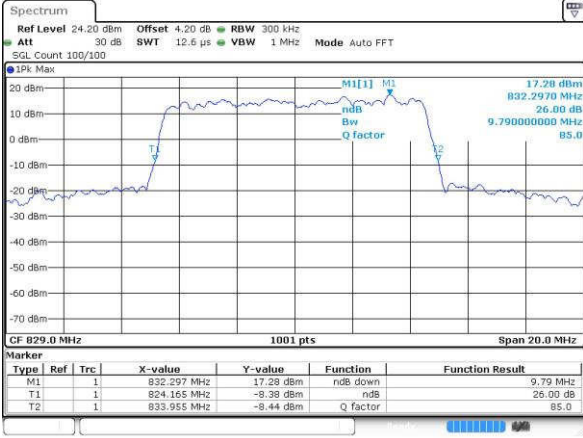

LTE Band 26

Lowest Channel / 5MHz / QPSK

Date: 19 JUL 2016 22:03:40

Lowest Channel / 5MHz / 16QAM

Date: 19 JUL 2016 22:04:02

Middle Channel / 5MHz / QPSK

Date: 19 JUL 2016 22:09:20

Middle Channel / 5MHz / 16QAM

Date: 19 JUL 2016 22:08:50

Highest Channel / 5MHz / QPSK

Date: 19 JUL 2016 22:09:57

Highest Channel / 5MHz / 16QAM

Date: 19 JUL 2016 22:10:18

LTE Band 26

Lowest Channel / 10MHz / QPSK

Date: 19 JUL 2016 22:14:44

Lowest Channel / 10MHz / 16QAM

Date: 19 JUL 2016 22:15:04

Middle Channel / 10MHz / QPSK

Date: 19 JUL 2016 22:15:57

Middle Channel / 10MHz / 16QAM

Date: 19 JUL 2016 22:15:28

Highest Channel / 10MHz / QPSK

Date: 19 JUL 2016 22:16:32