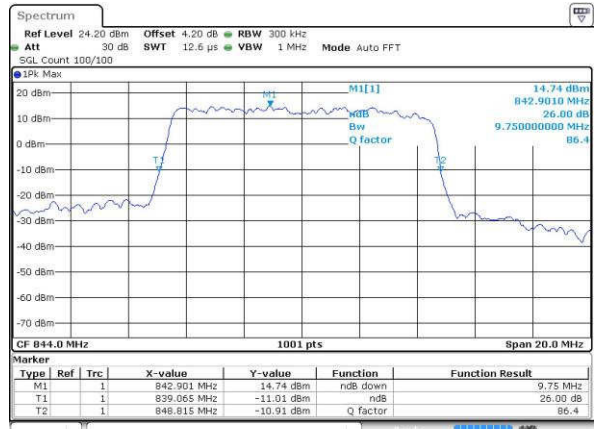

Date: 16.JUL.2016 18:06:50

Highest Channel / 5MHz / QPSK

Date: 16.JUL.2016 18:09:11

Highest Channel / 5MHz / 16QAM

Date: 16.JUL.2016 18:09:22

LTE Band 5

Lowest Channel / 10MHz / QPSK

Date: 16.JUL.2016 18:24:16

Lowest Channel / 10MHz / 16QAM

Date: 16.JUL.2016 18:24:26

Middle Channel / 10MHz / QPSK

Date: 16.JUL.2016 18:39:20

Middle Channel / 10MHz / 16QAM

Date: 16.JUL.2016 18:39:30

Highest Channel / 10MHz / QPSK

Date: 16.JUL.2016 18:41:52

Highest Channel / 10MHz / 16QAM

Date: 16.JUL.2016 18:42:02

LTE Band 7

Lowest Channel / 5MHz / QPSK

Date: 19 JUL 2016 01:13:31

Lowest Channel / 5MHz / 16QAM

Date: 19 JUL 2016 01:13:52

Middle Channel / 5MHz / QPSK