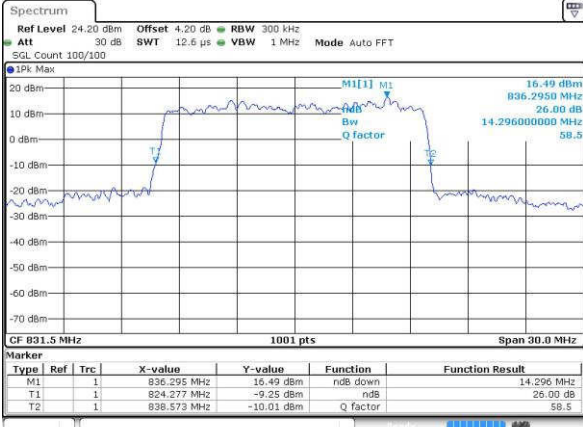

Highest Channel / 10MHz / 16QAM

Date: 19 JUL 2016 22:17:00

LTE Band 26

Lowest Channel / 15MHz / QPSK

Date: 19 JUL 2016 22:28:50

Lowest Channel / 15MHz / 16QAM

Date: 19 JUL 2016 22:27:34

Middle Channel / 15MHz / QPSK

Date: 19 JUL 2016 22:50:15

Middle Channel / 15MHz / 16QAM

Date: 19 JUL 2016 22:50:42

Highest Channel / 15MHz / QPSK

Date: 19 JUL 2016 22:54:11

Highest Channel / 15MHz / 16QAM

Date: 19 JUL 2016 22:54:31