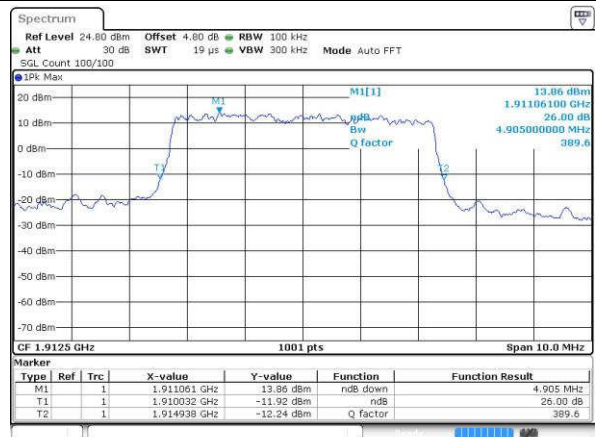

Highest Channel / 10MHz / QPSK

Date: 18.JUL.2016 15:48:46

Highest Channel / 10MHz / 16QAM

Date: 18.JUL.2016 15:48:56

LTE Band 25

Highest Channel / 1.4MHz / QPSK

Date: 19 JUL 2016 06:52:12

Highest Channel / 1.4MHz / 16QAM

Date: 19 JUL 2016 06:51:48

Highest Channel / 3MHz / QPSK

Date: 19 JUL 2016 07:07:48

Highest Channel / 3MHz / 16QAM

Date: 19 JUL 2016 07:08:11

Highest Channel / 5MHz / QPSK

Date: 19 JUL 2016 07:18:33

Highest Channel / 5MHz / 16QAM

Date: 19 JUL 2016 07:18:53

LTE Band 25

Highest Channel / 10MHz / QPSK

Date: 19 JUL 2016 07:22:56

Highest Channel / 10MHz / 16QAM

Date: 19 JUL 2016 07:23:29

Highest Channel / 15MHz / QPSK

Date: 19 JUL 2016 07:27:55