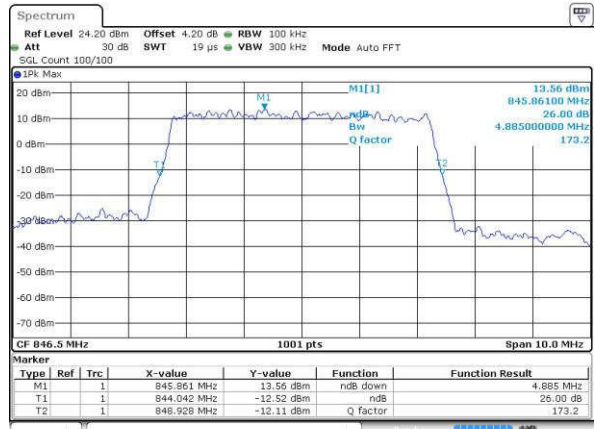

LTE Band 5

Lowest Channel / 5MHz / QPSK

Date: 16.JUL.2016 17:51:35

Lowest Channel / 5MHz / 16QAM

Date: 16.JUL.2016 17:51:46

Middle Channel / 5MHz / QPSK

Date: 16.JUL.2016 18:06:39

Middle Channel / 5MHz / 16QAM

Date: 16.JUL.2016 18:06:50

Highest Channel / 5MHz / QPSK

Date: 16.JUL.2016 18:09:11

Highest Channel / 5MHz / 16QAM

Date: 16.JUL.2016 18:09:22

LTE Band 5

Lowest Channel / 10MHz / QPSK

Date: 16.JUL.2016 18:24:16