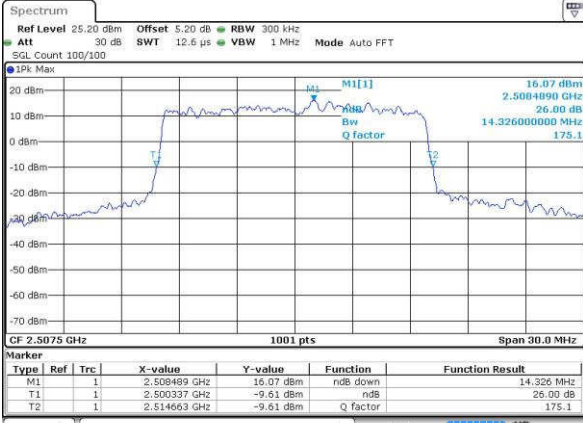

Highest Channel / 10MHz / QPSK

Date: 19 JUL 2016 01:31:39

Highest Channel / 10MHz / 16QAM

Date: 19 JUL 2016 01:32:00

LTE Band 7

Lowest Channel / 15MHz / QPSK

Date: 19 JUL 2016 01:47:20

Lowest Channel / 15MHz / 16QAM

Date: 19 JUL 2016 01:46:59

Middle Channel / 15MHz / QPSK

Date: 19 JUL 2016 01:47:41

Middle Channel / 15MHz / 16QAM

Date: 19 JUL 2016 01:46:02

Highest Channel / 15MHz / QPSK

Date: 19 JUL 2016 01:48:45

Highest Channel / 15MHz / 16QAM