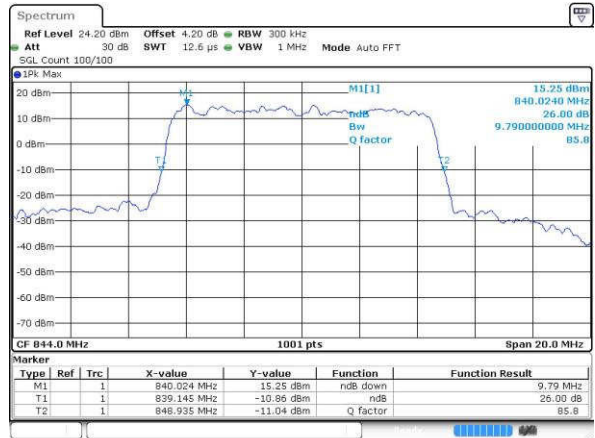

Date: 19 JUL 2016 22:08:50

Highest Channel / 5MHz / QPSK

Date: 19 JUL 2016 22:09:57

Highest Channel / 5MHz / 16QAM

Date: 19 JUL 2016 22:10:18

LTE Band 26

Lowest Channel / 10MHz / QPSK

Date: 19 JUL 2016 22:14:44

Lowest Channel / 10MHz / 16QAM

Date: 19 JUL 2016 22:15:04

Middle Channel / 10MHz / QPSK

Date: 19 JUL 2016 22:15:57

Middle Channel / 10MHz / 16QAM

Date: 19 JUL 2016 22:15:28

Highest Channel / 10MHz / QPSK

Date: 19 JUL 2016 22:16:32

Highest Channel / 10MHz / 16QAM

Date: 19 JUL 2016 22:17:00

LTE Band 26

Lowest Channel / 15MHz / QPSK

Date: 19 JUL 2016 22:28:50

Lowest Channel / 15MHz / 16QAM

Date: 19 JUL 2016 22:27:34

Middle Channel / 15MHz / QPSK