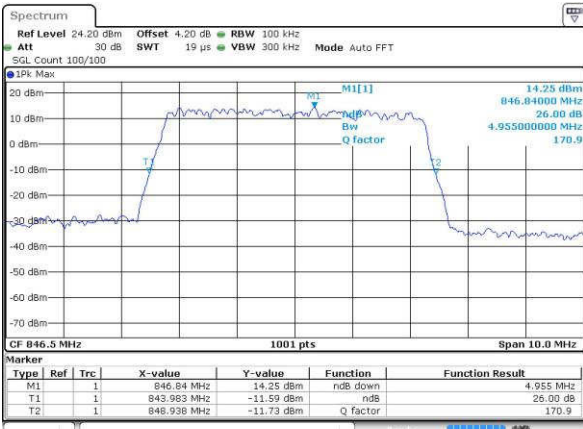

LTE Band 5

Lowest Channel / 5MHz / QPSK

Date: 16.JUL.2016 17:51:35

Lowest Channel / 5MHz / 16QAM

Date: 16.JUL.2016 17:51:46

Middle Channel / 5MHz / QPSK

Date: 16.JUL.2016 18:06:39

Middle Channel / 5MHz / 16QAM

Date: 16.JUL.2016 18:06:50

Highest Channel / 5MHz / QPSK

Date: 16.JUL.2016 18:09:11

Highest Channel / 5MHz / 16QAM

Date: 16.JUL.2016 18:09:22

LTE Band 5

Lowest Channel / 10MHz / QPSK

Date: 16.JUL.2016 18:24:16