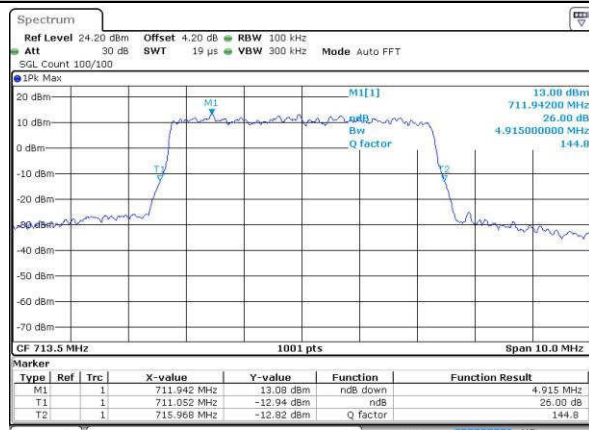

Highest Channel / 10MHz / 16QAM

Date: 19 JUL 2016 04:22:08

LTE Band 17

Lowest Channel / 5MHz / QPSK

Date: 16.JUL.2016 15:23:29

Lowest Channel / 5MHz / 16QAM

Date: 16.JUL.2016 15:23:40

Middle Channel / 5MHz / QPSK

Date: 16.JUL.2016 15:30:33

Middle Channel / 5MHz / 16QAM

Date: 16.JUL.2016 15:30:44

Highest Channel / 5MHz / QPSK

Date: 16.JUL.2016 15:33:05

Highest Channel / 5MHz / 16QAM

Date: 16.JUL.2016 15:33:16

LTE Band 17