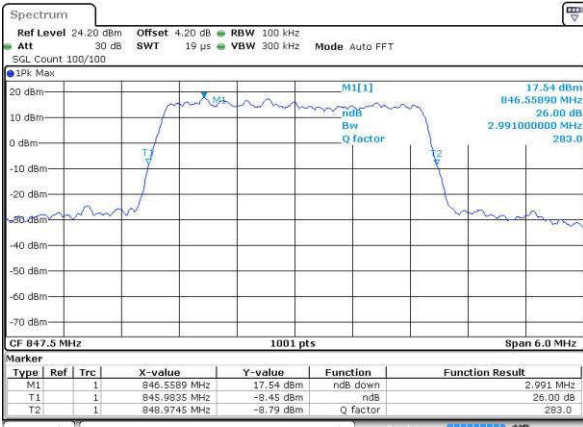

Date: 19 JUL 2016 21:36:28

Highest Channel / 1.4MHz / 16QAM

Date: 19 JUL 2016 21:36:50

LTE Band 26

Lowest Channel / 3MHz / QPSK

Date: 19 JUL 2016 21:44:26

Lowest Channel / 3MHz / 16QAM

Date: 19 JUL 2016 21:44:47

Middle Channel / 3MHz / QPSK

Date: 19 JUL 2016 21:49:52

Middle Channel / 3MHz / 16QAM

Date: 19 JUL 2016 21:50:16

Highest Channel / 3MHz / QPSK

Date: 19 JUL 2016 21:51:47

Highest Channel / 3MHz / 16QAM

Date: 19 JUL 2016 21:52:14

LTE Band 26

Lowest Channel / 5MHz / QPSK

Date: 19 JUL 2016 22:03:40

Lowest Channel / 5MHz / 16QAM

Date: 19 JUL 2016 22:04:02

Middle Channel / 5MHz / QPSK

Date: 19 JUL 2016 22:09:20

Middle Channel / 5MHz / 16QAM