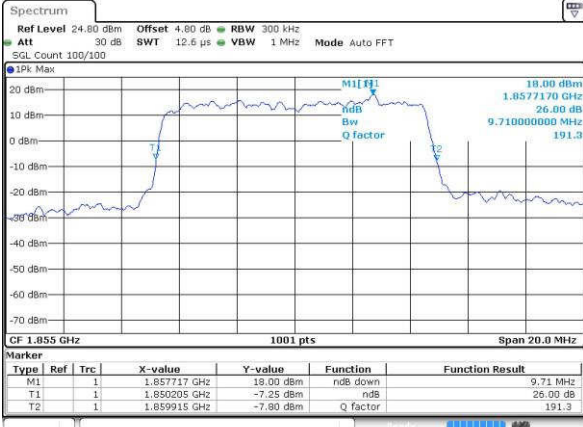

LTE Band 2

Lowest Channel / 10MHz / QPSK

Date: 18.JUL.2016 21:57:04