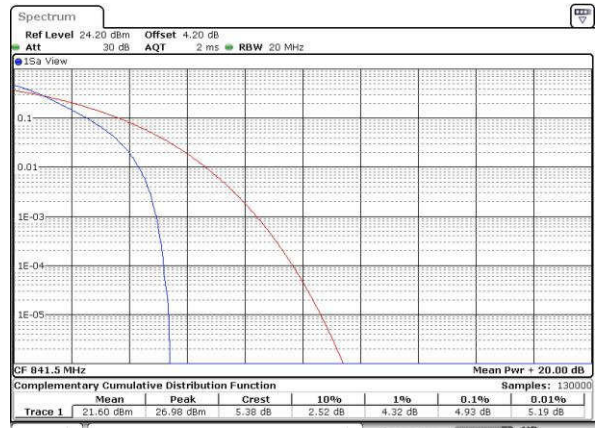

LTE Band 26 / 15MHz / QPSK

Lowest Channel / 1RB

Date: 19 JUL 2016 22:49:06

Lowest Channel / Full RB

Date: 19 JUL 2016 22:49:51

Middle Channel / 1RB

Date: 19 JUL 2016 22:51:24

Middle Channel / Full RB

Date: 19 JUL 2016 22:51:12

Highest Channel / 1RB

Date: 19 JUL 2016 22:53:39

Highest Channel / Full RB

Date: 19 JUL 2016 22:53:52

LTE Band 26 / 15MHz / 16QAM

Lowest Channel / 1RB

Date: 19 JUL 2016 22:49:19