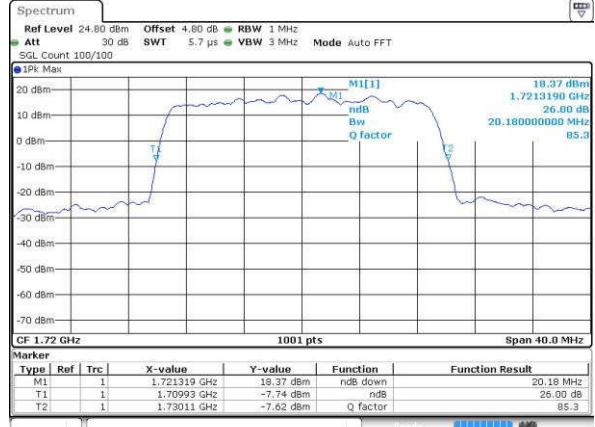

Highest Channel / 10MHz / 16QAM

Date: 19 JUL 2016 00:17:38

LTE Band 4

Lowest Channel / 15MHz / QPSK

Date: 19 JUL 2016 00:24:33

Lowest Channel / 15MHz / 16QAM

Date: 19 JUL 2016 00:24:44

Middle Channel / 15MHz / QPSK

Date: 19 JUL 2016 00:31:38

Middle Channel / 15MHz / 16QAM

Date: 19 JUL 2016 00:31:49

Highest Channel / 15MHz / QPSK

Date: 19 JUL 2016 00:34:12

Highest Channel / 15MHz / 16QAM

Date: 19 JUL 2016 00:34:23

LTE Band 4

Lowest Channel / 20MHz / QPSK

Date: 19 JUL 2016 00:41:17

Lowest Channel / 20MHz / 16QAM

Date: 19 JUL 2016 00:41:28

Middle Channel / 20MHz / QPSK

Date: 19 JUL 2016 00:48:23

Middle Channel / 20MHz / 16QAM

Date: 19 JUL 2016 00:48:33