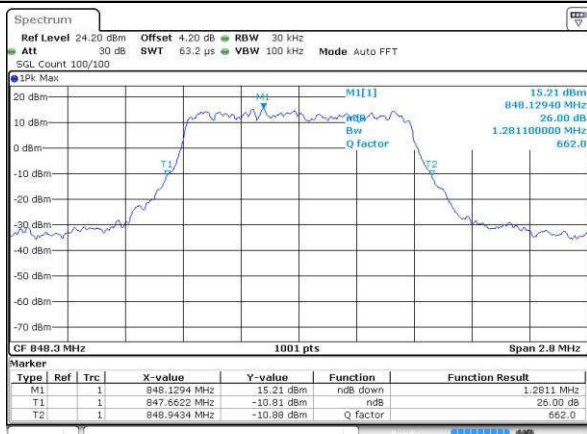

Highest Channel / 20MHz / QPSK

Date: 19 JUL 2016 00:50:56

Highest Channel / 20MHz / 16QAM

Date: 19 JUL 2016 00:51:07

LTE Band 5

Lowest Channel / 1.4MHz / QPSK

Date: 18.JUL.2016 16:46:25

Lowest Channel / 1.4MHz / 16QAM

Date: 18.JUL.2016 16:46:14

Middle Channel / 1.4MHz / QPSK

Date: 18.JUL.2016 17:01:18

Middle Channel / 1.4MHz / 16QAM

Date: 18.JUL.2016 17:01:29

Highest Channel / 1.4MHz / QPSK

Date: 18.JUL.2016 17:03:51

Highest Channel / 1.4MHz / 16QAM

Date: 18.JUL.2016 17:04:01

LTE Band 5

Lowest Channel / 3MHz / QPSK

Date: 16.JUL.2016 17:18:55

Lowest Channel / 3MHz / 16QAM

Date: 16.JUL.2016 17:19:05

Middle Channel / 3MHz / QPSK

Date: 16.JUL.2016 17:33:59