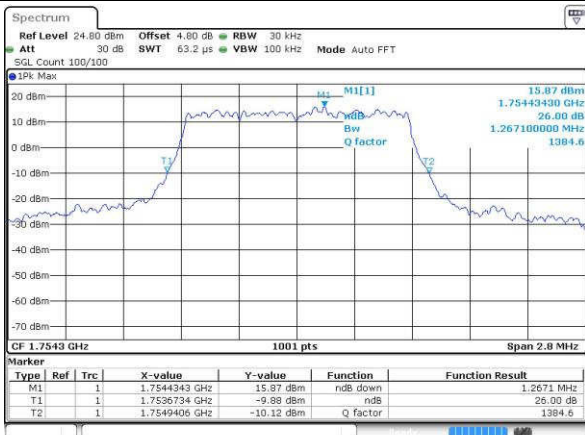

Middle Channel / 20MHz / 16QAM

Date: 16.JUL.2016 22:53:42

Highest Channel / 20MHz / QPSK

Date: 16.JUL.2016 22:56:05

Highest Channel / 20MHz / 16QAM

Date: 16.JUL.2016 22:56:16

LTE Band 4

Lowest Channel / 1.4MHz / QPSK

Date: 16.JUL.2016 23:17:37

Lowest Channel / 1.4MHz / 16QAM

Date: 16.JUL.2016 23:17:48

Middle Channel / 1.4MHz / QPSK

Date: 16.JUL.2016 23:24:43

Middle Channel / 1.4MHz / 16QAM

Date: 16.JUL.2016 23:24:53

Highest Channel / 1.4MHz / QPSK

Date: 16.JUL.2016 23:27:16

Highest Channel / 1.4MHz / 16QAM

Date: 16.JUL.2016 23:27:27

LTE Band 4

Lowest Channel / 3MHz / QPSK

Date: 16.JUL.2016 23:34:21

Lowest Channel / 3MHz / 16QAM

Date: 16.JUL.2016 23:34:32