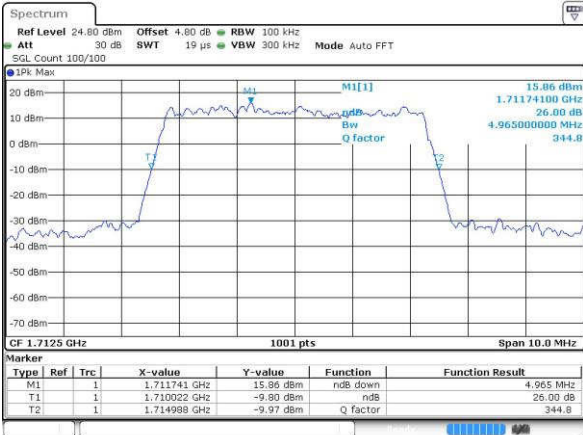

Date: 16.JUL.2016 23:27:16

Highest Channel / 1.4MHz / 16QAM

Date: 16.JUL.2016 23:27:27

LTE Band 4

Lowest Channel / 3MHz / QPSK

Date: 16.JUL.2016 23:34:21

Lowest Channel / 3MHz / 16QAM

Date: 16.JUL.2016 23:34:32

Middle Channel / 3MHz / QPSK

Date: 16.JUL.2016 23:41:27

Middle Channel / 3MHz / 16QAM

Date: 16.JUL.2016 23:41:37

Highest Channel / 3MHz / QPSK

Date: 16.JUL.2016 23:44:00

Highest Channel / 3MHz / 16QAM

Date: 16.JUL.2016 23:44:11

LTE Band 4

Lowest Channel / 5MHz / QPSK

Date: 18 JUL 2016 23:51:06

Lowest Channel / 5MHz / 16QAM

Date: 18 JUL 2016 23:51:16

Middle Channel / 5MHz / QPSK

Date: 18 JUL 2016 23:58:11

Middle Channel / 5MHz / 16QAM