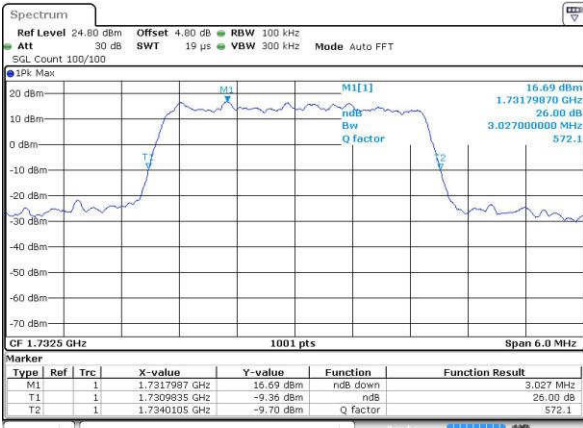

Middle Channel / 3MHz / QPSK

Date: 16.JUL.2016 23:41:27