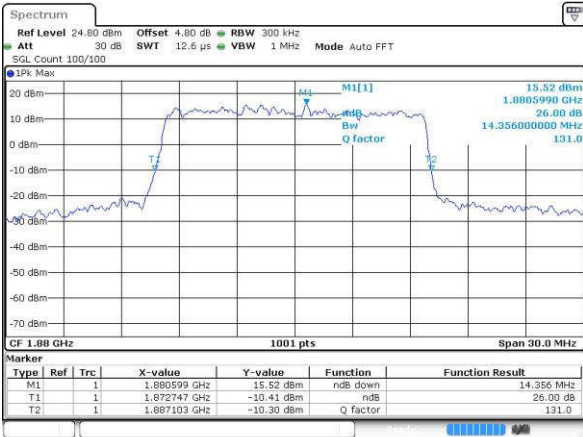

Middle Channel / 15MHz / QPSK

Date: 16 JUL 2016 22:20:53