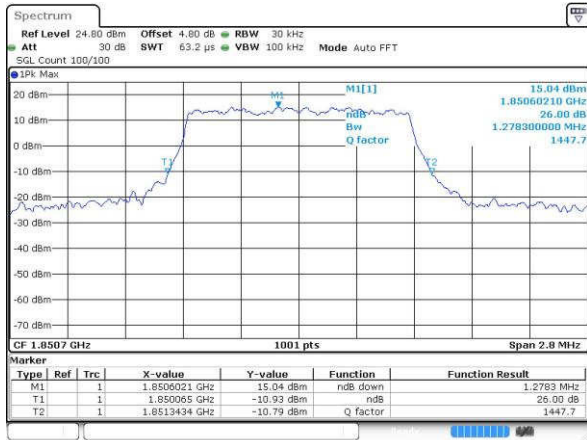

LTE Band 2

Lowest Channel / 1.4MHz / QPSK

Date: 16.JUL.2016 21:06:51