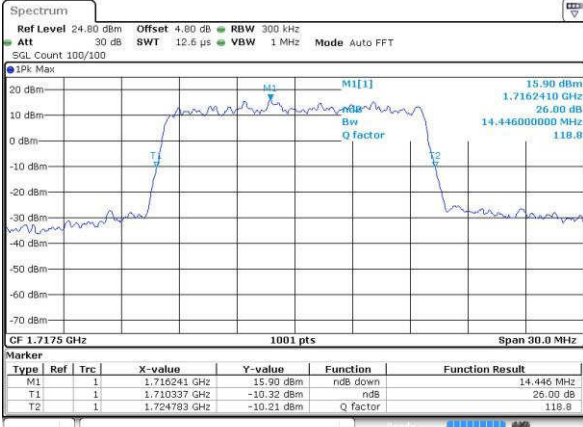

Highest Channel / 10MHz / 16QAM

Date: 19 JUL 2016 00:17:38

LTE Band 4

Lowest Channel / 15MHz / QPSK

Date: 19 JUL 2016 00:24:33

Lowest Channel / 15MHz / 16QAM

Date: 19 JUL 2016 00:24:44

Middle Channel / 15MHz / QPSK

Date: 19 JUL 2016 00:31:38

Middle Channel / 15MHz / 16QAM

Date: 19 JUL 2016 00:31:49

Highest Channel / 15MHz / QPSK

Date: 19 JUL 2016 00:34:12

Highest Channel / 15MHz / 16QAM

Date: 19 JUL 2016 00:34:23

LTE Band 4