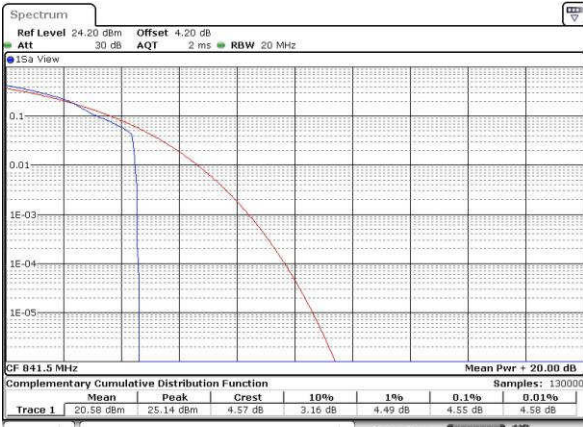

Date: 19 JUL 2016 22:51:12

Highest Channel / 1RB

Date: 19 JUL 2016 22:53:39

Highest Channel / Full RB

Date: 19 JUL 2016 22:53:52

LTE Band 26 / 15MHz / 16QAM

Lowest Channel / 1RB

Date: 19 JUL 2016 22:49:19

Lowest Channel / Full RB

Date: 19 JUL 2016 22:49:32

Middle Channel / 1RB

Date: 19 JUL 2016 22:51:37

Middle Channel / Full RB

Date: 19 JUL 2016 22:51:01

Highest Channel / 1RB

Date: 19 JUL 2016 22:53:27

Highest Channel / Full RB

Date: 19 JUL 2016 22:54:56

LTE Band 41 / 20MHz / QPSK

Lowest Channel / 1RB

Date: 23 JUL 2016 16:15:09

Lowest Channel / Full RB

Date: 23 JUL 2016 16:15:45

Middle Channel / 1RB