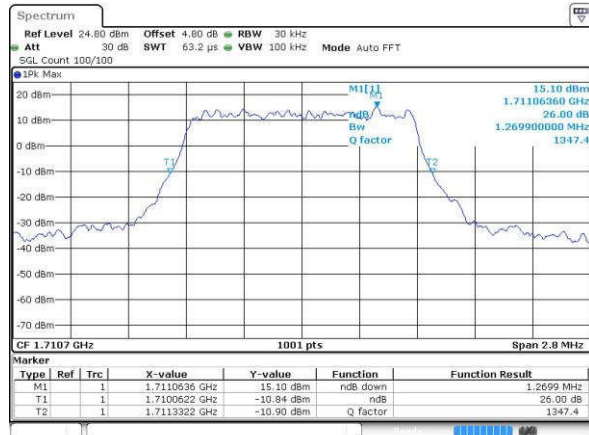

Date: 16 JUL 2016 22:23:37

LTE Band 2

Lowest Channel / 20MHz / QPSK

Date: 16.JUL.2016 22:46:26

Lowest Channel / 20MHz / 16QAM

Date: 16.JUL.2016 22:46:37

Middle Channel / 20MHz / QPSK

Date: 16.JUL.2016 22:53:32

Middle Channel / 20MHz / 16QAM

Date: 16.JUL.2016 22:53:42

Highest Channel / 20MHz / QPSK

Date: 16.JUL.2016 22:56:05

Highest Channel / 20MHz / 16QAM

Date: 16.JUL.2016 22:56:16

LTE Band 4

Lowest Channel / 1.4MHz / QPSK

Date: 16.JUL.2016 23:17:37

Lowest Channel / 1.4MHz / 16QAM

Date: 16.JUL.2016 23:17:48

Middle Channel / 1.4MHz / QPSK

Date: 16.JUL.2016 23:24:43

Middle Channel / 1.4MHz / 16QAM

Date: 16.JUL.2016 23:24:53

Highest Channel / 1.4MHz / QPSK

Date: 16.JUL.2016 23:27:16

Highest Channel / 1.4MHz / 16QAM

Date: 16.JUL.2016 23:27:27

LTE Band 4

Lowest Channel / 3MHz / QPSK

Date: 16.JUL.2016 23:34:21

Lowest Channel / 3MHz / 16QAM

Date: 16.JUL.2016 23:34:32