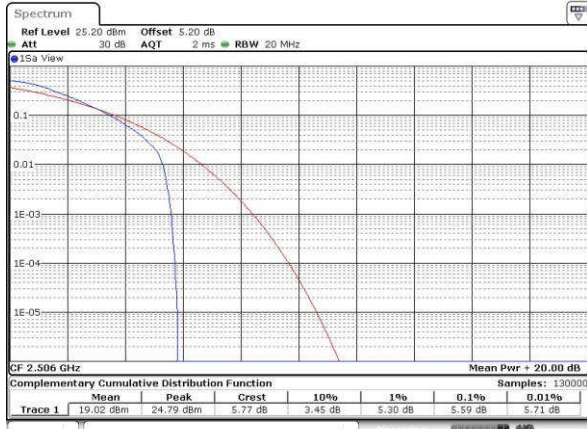

Lowest Channel / Full RB

Date: 19 JUL 2016 22:49:32

Middle Channel / 1RB

Date: 19 JUL 2016 22:51:37

Middle Channel / Full RB

Date: 19 JUL 2016 22:51:01

Highest Channel / 1RB

Date: 19 JUL 2016 22:53:27

Highest Channel / Full RB

Date: 19 JUL 2016 22:54:56

LTE Band 41 / 20MHz / QPSK

Lowest Channel / 1RB

Date: 23 JUL 2016 16:15:09

Lowest Channel / Full RB

Date: 23 JUL 2016 16:15:45

Middle Channel / 1RB

Date: 23 JUL 2016 16:16:04

Middle Channel / Full RB

Date: 23 JUL 2016 16:17:06

Highest Channel / 1RB

Date: 23 JUL 2016 16:17:45

Highest Channel / Full RB

Date: 23 JUL 2016 16:21:09

LTE Band 41 / 20MHz / 16QAM