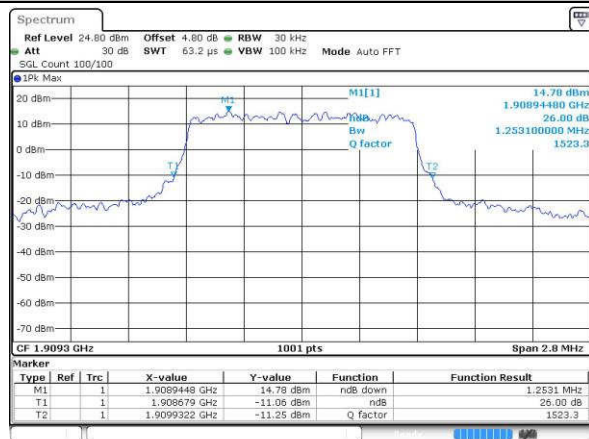

Mode	LTE Band 41 : 26dB BW(MHz)											
	1.4MHz		3MHz		5MHz		10MHz		15MHz		20MHz	
Mod.	QPSK	16QAM	QPSK	16QAM	QPSK	16QAM	QPSK	16QAM	QPSK	16QAM	QPSK	16QAM
Lowest CH	-	-	-	-	4.835	4.965	9.69	9.71	14.236	14.356	20.1	20.14
Middle CH	-	-	-	-	4.925	4.935	9.67	9.67	14.595	14.505	20.18	20.34
Highest CH	-	-	-	-	4.755	4.815	9.67	9.61	14.416	14.356	20.02	20.1

LTE Band 2

Lowest Channel / 1.4MHz / QPSK

Date: 16.JUL.2016 21:06:51

Lowest Channel / 1.4MHz / 16QAM

Date: 16.JUL.2016 21:07:01

Middle Channel / 1.4MHz / QPSK

Date: 16.JUL.2016 21:13:56

Middle Channel / 1.4MHz / 16QAM

Date: 16.JUL.2016 21:14:07

Highest Channel / 1.4MHz / QPSK

Date: 16.JUL.2016 21:16:30

Highest Channel / 1.4MHz / 16QAM

Date: 16.JUL.2016 21:16:40

LTE Band 2

Lowest Channel / 3MHz / QPSK

Date: 16.JUL.2016 21:23:35