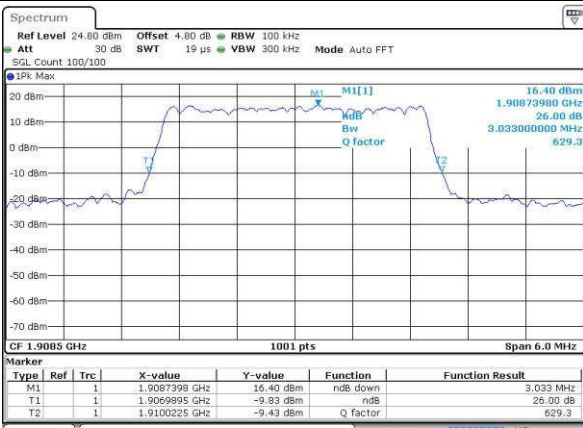

Date: 16.JUL.2016 21:14:07

Highest Channel / 1.4MHz / QPSK

Date: 16.JUL.2016 21:16:30

Highest Channel / 1.4MHz / 16QAM

Date: 16.JUL.2016 21:16:40

LTE Band 2

Lowest Channel / 3MHz / QPSK

Date: 16.JUL.2016 21:23:35

Lowest Channel / 3MHz / 16QAM

Date: 16.JUL.2016 21:23:46

Middle Channel / 3MHz / QPSK

Date: 16.JUL.2016 21:30:41

Middle Channel / 3MHz / 16QAM

Date: 16.JUL.2016 21:30:51

Highest Channel / 3MHz / QPSK

Date: 16.JUL.2016 21:33:14

Highest Channel / 3MHz / 16QAM

Date: 16.JUL.2016 21:33:24

LTE Band 2

Lowest Channel / 5MHz / QPSK

Date: 18.JUL.2016 21:40:19

Lowest Channel / 5MHz / 16QAM

Date: 18.JUL.2016 21:40:30

Middle Channel / 5MHz / QPSK