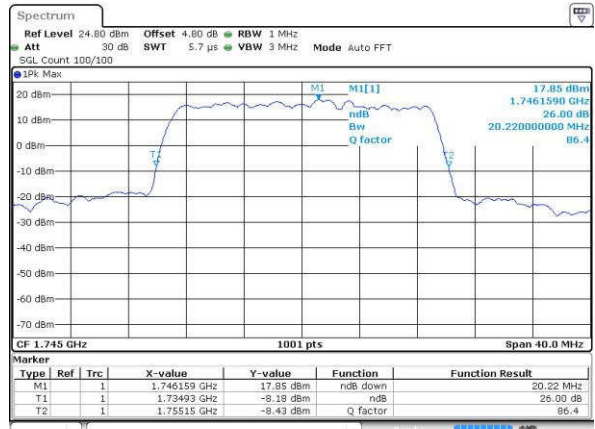

Date: 19 JUL 2016 00:31:38

Middle Channel / 15MHz / 16QAM

Date: 19 JUL 2016 00:31:49

Highest Channel / 15MHz / QPSK

Date: 19 JUL 2016 00:34:12

Highest Channel / 15MHz / 16QAM

Date: 19 JUL 2016 00:34:23

LTE Band 4

Lowest Channel / 20MHz / QPSK

Date: 19 JUL 2016 00:41:17

Lowest Channel / 20MHz / 16QAM

Date: 19 JUL 2016 00:41:28

Middle Channel / 20MHz / QPSK

Date: 19 JUL 2016 00:48:23

Middle Channel / 20MHz / 16QAM

Date: 19 JUL 2016 00:48:33

Highest Channel / 20MHz / QPSK

Date: 19 JUL 2016 00:50:56

Highest Channel / 20MHz / 16QAM

Date: 19 JUL 2016 00:51:07

LTE Band 5

Lowest Channel / 1.4MHz / QPSK

Date: 18.JUL.2016 16:46:25

Lowest Channel / 1.4MHz / 16QAM