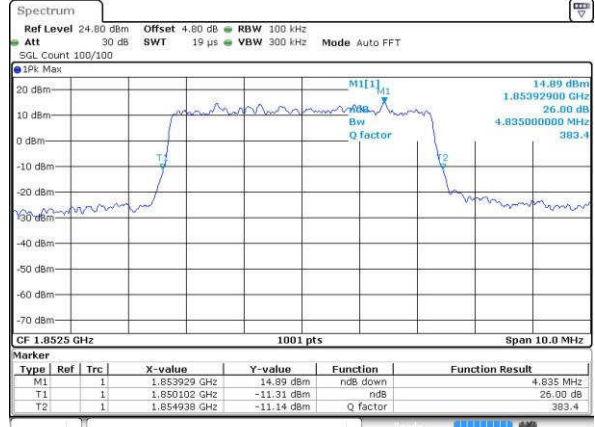

Highest Channel / 3MHz / 16QAM

Date: 16.JUL.2016 21:33:24

LTE Band 2

Lowest Channel / 5MHz / QPSK

Date: 18.JUL.2016 21:40:19

Lowest Channel / 5MHz / 16QAM

Date: 18.JUL.2016 21:40:30

Middle Channel / 5MHz / QPSK

Date: 18.JUL.2016 21:47:25

Middle Channel / 5MHz / 16QAM

Date: 18.JUL.2016 21:47:35

Highest Channel / 5MHz / QPSK

Date: 18.JUL.2016 21:49:58

Highest Channel / 5MHz / 16QAM

Date: 18.JUL.2016 21:50:09

LTE Band 2