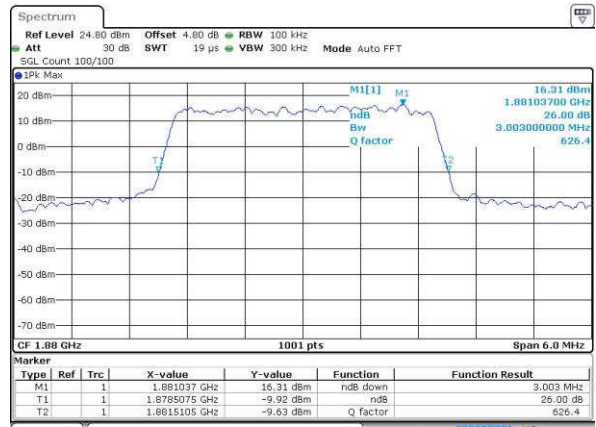

Date: 16.JUL.2016 21:14:07

Highest Channel / 1.4MHz / QPSK

Date: 16.JUL.2016 21:16:30

Highest Channel / 1.4MHz / 16QAM

Date: 16.JUL.2016 21:16:40

LTE Band 2

Lowest Channel / 3MHz / QPSK

Date: 16.JUL.2016 21:23:35

Lowest Channel / 3MHz / 16QAM

Date: 16.JUL.2016 21:23:46

Middle Channel / 3MHz / QPSK

Date: 16.JUL.2016 21:30:41

Middle Channel / 3MHz / 16QAM

Date: 16.JUL.2016 21:30:51

Highest Channel / 3MHz / QPSK

Date: 16.JUL.2016 21:33:14

Highest Channel / 3MHz / 16QAM

Date: 16.JUL.2016 21:33:24

LTE Band 2

Lowest Channel / 5MHz / QPSK

Date: 18.JUL.2016 21:40:19

Lowest Channel / 5MHz / 16QAM

Date: 18.JUL.2016 21:40:30

Middle Channel / 5MHz / QPSK

Date: 18.JUL.2016 21:47:25

Middle Channel / 5MHz / 16QAM

Date: 18.JUL.2016 21:47:35

Highest Channel / 5MHz / QPSK

Date: 18.JUL.2016 21:49:58

Highest Channel / 5MHz / 16QAM

Date: 18.JUL.2016 21:50:09

LTE Band 2