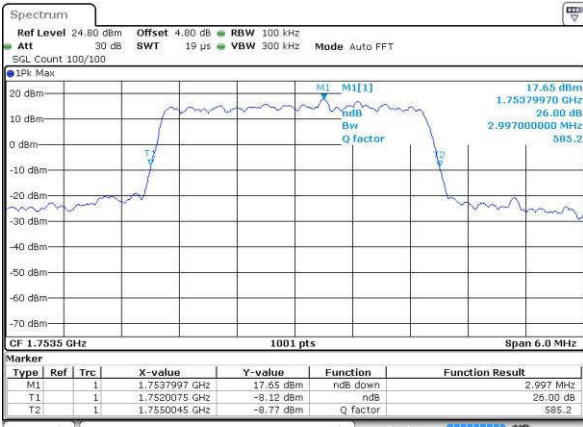

Date: 16.JUL.2016 23:27:16

Highest Channel / 1.4MHz / 16QAM

Date: 16.JUL.2016 23:27:27

LTE Band 4

Lowest Channel / 3MHz / QPSK

Date: 16.JUL.2016 23:34:21

Lowest Channel / 3MHz / 16QAM

Date: 16.JUL.2016 23:34:32

Middle Channel / 3MHz / QPSK

Date: 16.JUL.2016 23:41:27

Middle Channel / 3MHz / 16QAM

Date: 16.JUL.2016 23:41:37

Highest Channel / 3MHz / QPSK

Date: 16.JUL.2016 23:44:00

Highest Channel / 3MHz / 16QAM

Date: 16.JUL.2016 23:44:11

LTE Band 4

Lowest Channel / 5MHz / QPSK

Date: 18 JUL 2016 23:51:06

Lowest Channel / 5MHz / 16QAM

Date: 18 JUL 2016 23:51:16

Middle Channel / 5MHz / QPSK

Date: 18 JUL 2016 23:58:11

Middle Channel / 5MHz / 16QAM