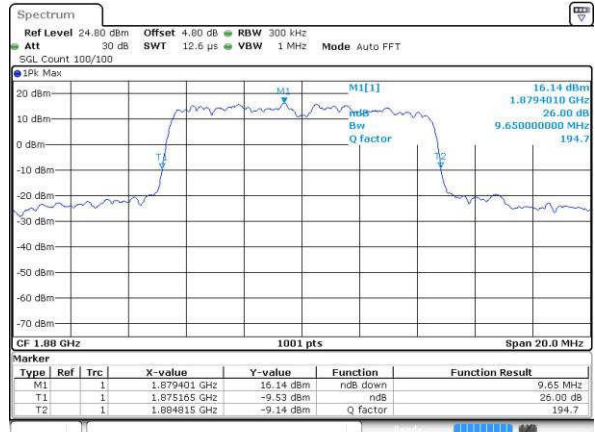

Date: 18.JUL.2016 21:47:25

Middle Channel / 5MHz / 16QAM

Date: 18.JUL.2016 21:47:35

Highest Channel / 5MHz / QPSK

Date: 18.JUL.2016 21:49:58

Highest Channel / 5MHz / 16QAM

Date: 18.JUL.2016 21:50:09

LTE Band 2

Lowest Channel / 10MHz / QPSK

Date: 18.JUL.2016 21:57:04

Lowest Channel / 10MHz / 16QAM

Date: 18.JUL.2016 21:57:14

Middle Channel / 10MHz / QPSK

Date: 18.JUL.2016 22:04:09

Middle Channel / 10MHz / 16QAM

Date: 18.JUL.2016 22:04:19

Highest Channel / 10MHz / QPSK

Date: 18.JUL.2016 22:06:42

Highest Channel / 10MHz / 16QAM

Date: 18.JUL.2016 22:06:52

LTE Band 2

Lowest Channel / 15MHz / QPSK

Date: 16 JUL 2016 22:13:45

Lowest Channel / 15MHz / 16QAM