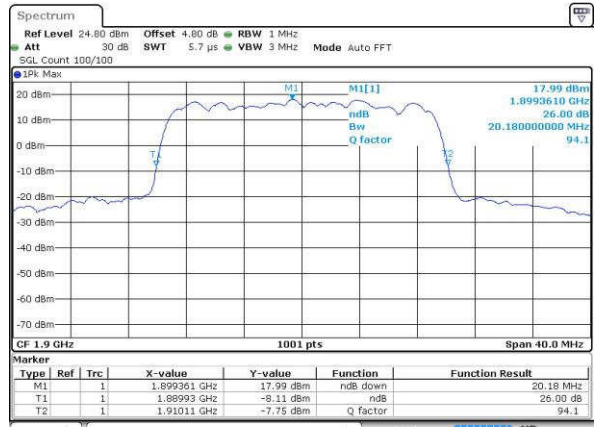

Date: 16 JUL 2016 22:23:37

LTE Band 2

Lowest Channel / 20MHz / QPSK

Date: 16.JUL.2016 22:46:26

Lowest Channel / 20MHz / 16QAM

Date: 16.JUL.2016 22:46:37

Middle Channel / 20MHz / QPSK

Date: 16.JUL.2016 22:53:32

Middle Channel / 20MHz / 16QAM

Date: 16.JUL.2016 22:53:42

Highest Channel / 20MHz / QPSK

Date: 16.JUL.2016 22:56:05

Highest Channel / 20MHz / 16QAM

Date: 16.JUL.2016 22:56:16

LTE Band 4

Lowest Channel / 1.4MHz / QPSK

Date: 16.JUL.2016 23:17:37

Lowest Channel / 1.4MHz / 16QAM

Date: 16.JUL.2016 23:17:48

Middle Channel / 1.4MHz / QPSK

Date: 16.JUL.2016 23:24:43

Middle Channel / 1.4MHz / 16QAM

Date: 16.JUL.2016 23:24:53

Highest Channel / 1.4MHz / QPSK

Date: 16.JUL.2016 23:27:16

Highest Channel / 1.4MHz / 16QAM

Date: 16.JUL.2016 23:27:27

LTE Band 4

Lowest Channel / 3MHz / QPSK

Date: 16.JUL.2016 23:34:21

Lowest Channel / 3MHz / 16QAM

Date: 16.JUL.2016 23:34:32