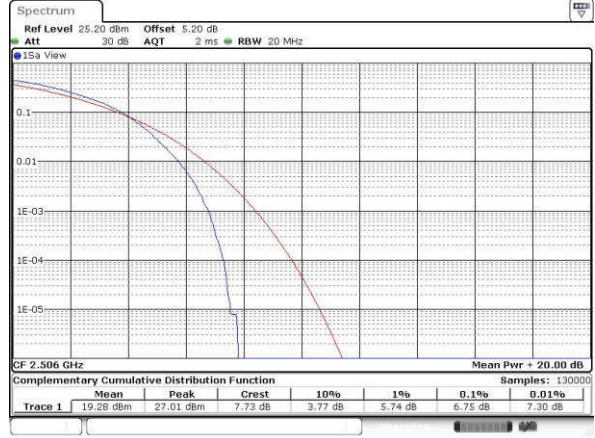

Highest Channel / Full RB

Date: 19 JUL 2016 22:54:56

LTE Band 41 / 20MHz / QPSK

Lowest Channel / 1RB

Date: 23 JUL 2016 16:15:09

Lowest Channel / Full RB

Date: 23 JUL 2016 16:15:45

Middle Channel / 1RB

Date: 23 JUL 2016 16:16:04

Middle Channel / Full RB

Date: 23 JUL 2016 16:17:06

Highest Channel / 1RB

Date: 23 JUL 2016 16:17:45

Highest Channel / Full RB

Date: 23 JUL 2016 16:21:09

LTE Band 41 / 20MHz / 16QAM

Lowest Channel / 1RB

Date: 23.JUL.2016 22:04:51

Lowest Channel / Full RB

Date: 23.JUL.2016 16:12:33

Middle Channel / 1RB

Date: 23.JUL.2016 16:13:06

Middle Channel / Full RB

Date: 23.JUL.2016 16:13:33

Highest Channel / 1RB

Date: 23.JUL.2016 16:14:05

Highest Channel / Full RB

Date: 23.JUL.2016 16:14:35

26dB Bandwidth

Mode	LTE Band 2 : 26dB BW(MHz)											
	1.4MHz		3MHz		5MHz		10MHz		15MHz		20MHz	
Mod.	QPSK	16QAM	QPSK	16QAM	QPSK	16QAM	QPSK	16QAM	QPSK	16QAM	QPSK	16QAM
Lowest CH	1.278	1.346	3.039	3.015	4.875	4.835	9.71	9.77	14.416	14.206	20.3	20.1
Middle CH	1.27	1.312	3.003	3.003	4.915	4.905	9.77	9.65	14.356	14.356	20.06	20.18
Highest CH	1.273	1.253	3.033	3.021	4.945	4.955	10.01	9.93	14.236	14.356	20.1	20.18