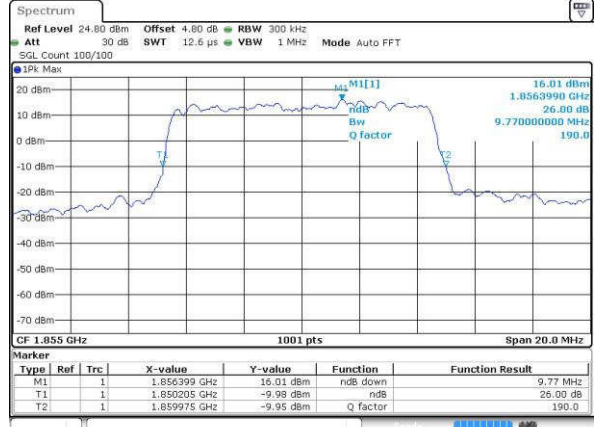

Highest Channel / 3MHz / 16QAM

Date: 16.JUL.2016 21:33:24

LTE Band 2

Lowest Channel / 5MHz / QPSK

Date: 18.JUL.2016 21:40:19

Lowest Channel / 5MHz / 16QAM

Date: 18.JUL.2016 21:40:30

Middle Channel / 5MHz / QPSK

Date: 18.JUL.2016 21:47:25

Middle Channel / 5MHz / 16QAM

Date: 18.JUL.2016 21:47:35

Highest Channel / 5MHz / QPSK

Date: 18.JUL.2016 21:49:58

Highest Channel / 5MHz / 16QAM

Date: 18.JUL.2016 21:50:09

LTE Band 2

Lowest Channel / 10MHz / QPSK

Date: 18.JUL.2016 21:57:04

Lowest Channel / 10MHz / 16QAM

Date: 18.JUL.2016 21:57:14

Middle Channel / 10MHz / QPSK

Date: 18.JUL.2016 22:04:09

Middle Channel / 10MHz / 16QAM

Date: 18.JUL.2016 22:04:19