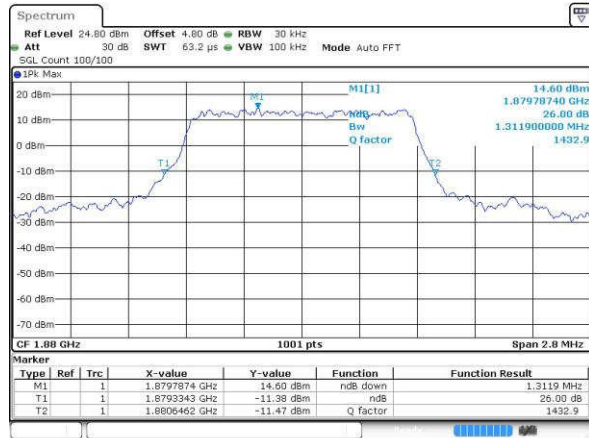

Mode	LTE Band 41 : 26dB BW(MHz)											
	1.4MHz		3MHz		5MHz		10MHz		15MHz		20MHz	
Mod.	QPSK	16QAM	QPSK	16QAM	QPSK	16QAM	QPSK	16QAM	QPSK	16QAM	QPSK	16QAM
Lowest CH	-	-	-	-	4.835	4.965	9.69	9.71	14.236	14.356	20.1	20.14
Middle CH	-	-	-	-	4.925	4.935	9.67	9.67	14.595	14.505	20.18	20.34
Highest CH	-	-	-	-	4.755	4.815	9.67	9.61	14.416	14.356	20.02	20.1

LTE Band 2

Lowest Channel / 1.4MHz / QPSK

Date: 16.JUL.2016 21:06:51

Lowest Channel / 1.4MHz / 16QAM

Date: 16.JUL.2016 21:07:01

Middle Channel / 1.4MHz / QPSK

Date: 16.JUL.2016 21:13:56

Middle Channel / 1.4MHz / 16QAM

Date: 16.JUL.2016 21:14:07

Highest Channel / 1.4MHz / QPSK

Date: 16.JUL.2016 21:16:30

Highest Channel / 1.4MHz / 16QAM

Date: 16.JUL.2016 21:16:40

LTE Band 2

Lowest Channel / 3MHz / QPSK

Date: 16.JUL.2016 21:23:35