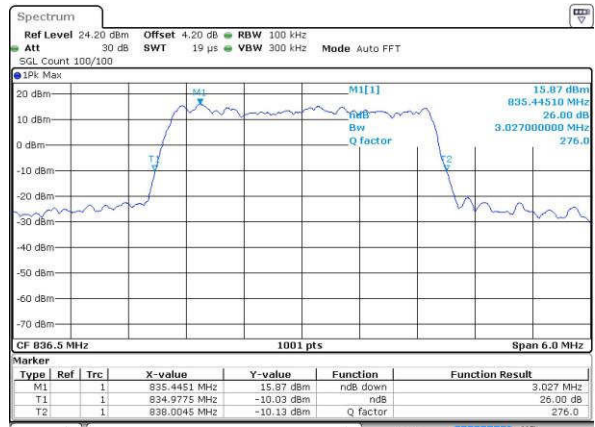

Highest Channel / 20MHz / QPSK

Date: 19 JUL 2016 00:50:56

Highest Channel / 20MHz / 16QAM

Date: 19 JUL 2016 00:51:07

LTE Band 5

Lowest Channel / 1.4MHz / QPSK

Date: 18.JUL.2016 16:46:25

Lowest Channel / 1.4MHz / 16QAM

Date: 18.JUL.2016 16:46:14

Middle Channel / 1.4MHz / QPSK

Date: 18.JUL.2016 17:01:18

Middle Channel / 1.4MHz / 16QAM

Date: 18.JUL.2016 17:01:29

Highest Channel / 1.4MHz / QPSK

Date: 18.JUL.2016 17:03:51

Highest Channel / 1.4MHz / 16QAM

Date: 18.JUL.2016 17:04:01

LTE Band 5

Lowest Channel / 3MHz / QPSK

Date: 16.JUL.2016 17:18:55

Lowest Channel / 3MHz / 16QAM

Date: 16.JUL.2016 17:19:05

Middle Channel / 3MHz / QPSK

Date: 16.JUL.2016 17:33:59

Middle Channel / 3MHz / 16QAM

Date: 16.JUL.2016 17:34:10

Highest Channel / 3MHz / QPSK

Date: 16.JUL.2016 17:36:31

Highest Channel / 3MHz / 16QAM

Date: 16.JUL.2016 17:36:42