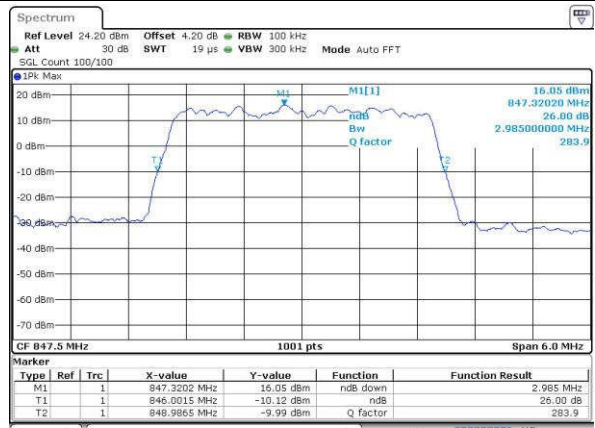

Date: 18.JUL.2016 17:04:01

LTE Band 5

Lowest Channel / 3MHz / QPSK

Date: 16.JUL.2016 17:18:55

Lowest Channel / 3MHz / 16QAM

Date: 16.JUL.2016 17:19:05

Middle Channel / 3MHz / QPSK

Date: 16.JUL.2016 17:33:59

Middle Channel / 3MHz / 16QAM

Date: 16.JUL.2016 17:34:10

Highest Channel / 3MHz / QPSK

Date: 16.JUL.2016 17:36:31

Highest Channel / 3MHz / 16QAM

Date: 16.JUL.2016 17:36:42