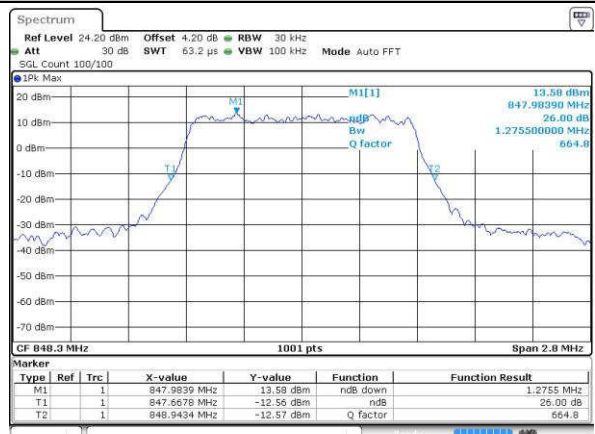

Highest Channel / 20MHz / QPSK

Date: 19 JUL 2016 00:50:56

Highest Channel / 20MHz / 16QAM

Date: 19 JUL 2016 00:51:07

LTE Band 5

Lowest Channel / 1.4MHz / QPSK

Date: 18.JUL.2016 16:46:25

Lowest Channel / 1.4MHz / 16QAM

Date: 18.JUL.2016 16:46:14

Middle Channel / 1.4MHz / QPSK

Date: 18.JUL.2016 17:01:18

Middle Channel / 1.4MHz / 16QAM

Date: 18.JUL.2016 17:01:29

Highest Channel / 1.4MHz / QPSK

Date: 18.JUL.2016 17:03:51

Highest Channel / 1.4MHz / 16QAM

Date: 18.JUL.2016 17:04:01

LTE Band 5

Lowest Channel / 3MHz / QPSK

Date: 16.JUL.2016 17:18:55

Lowest Channel / 3MHz / 16QAM

Date: 16.JUL.2016 17:19:05

Middle Channel / 3MHz / QPSK

Date: 16.JUL.2016 17:33:59