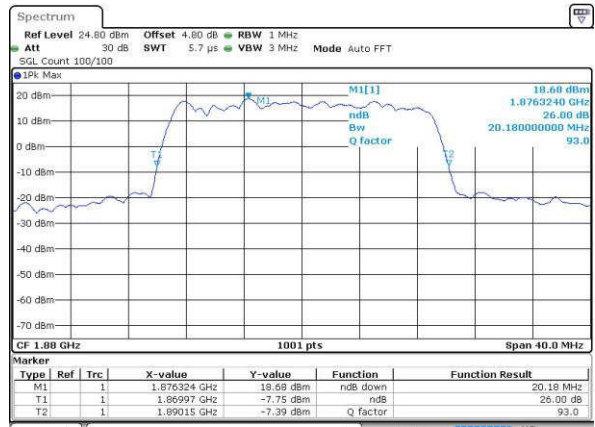

Date: 16 JUL 2016 22:23:37

LTE Band 2

Lowest Channel / 20MHz / QPSK

Date: 16.JUL.2016 22:46:26

Lowest Channel / 20MHz / 16QAM

Date: 16.JUL.2016 22:46:37

Middle Channel / 20MHz / QPSK

Date: 16.JUL.2016 22:53:32

Middle Channel / 20MHz / 16QAM

Date: 16.JUL.2016 22:53:42

Highest Channel / 20MHz / QPSK

Date: 16.JUL.2016 22:56:05

Highest Channel / 20MHz / 16QAM

Date: 16.JUL.2016 22:56:16

LTE Band 4

Lowest Channel / 1.4MHz / QPSK