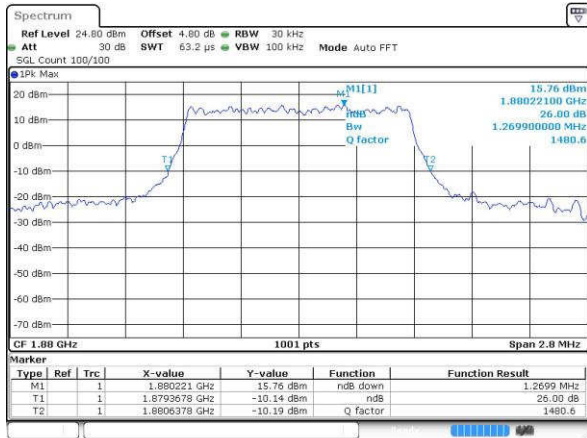

Mode	LTE Band 41 : 26dB BW(MHz)											
	1.4MHz		3MHz		5MHz		10MHz		15MHz		20MHz	
Mod.	QPSK	16QAM	QPSK	16QAM	QPSK	16QAM	QPSK	16QAM	QPSK	16QAM	QPSK	16QAM
Lowest CH	-	-	-	-	4.835	4.965	9.69	9.71	14.236	14.356	20.1	20.14
Middle CH	-	-	-	-	4.925	4.935	9.67	9.67	14.595	14.505	20.18	20.34
Highest CH	-	-	-	-	4.755	4.815	9.67	9.61	14.416	14.356	20.02	20.1

LTE Band 2

Lowest Channel / 1.4MHz / QPSK

Date: 16.JUL.2016 21:06:51

Lowest Channel / 1.4MHz / 16QAM

Date: 16.JUL.2016 21:07:01

Middle Channel / 1.4MHz / QPSK

Date: 16.JUL.2016 21:13:56

Middle Channel / 1.4MHz / 16QAM

Date: 16.JUL.2016 21:14:07

Highest Channel / 1.4MHz / QPSK

Date: 16.JUL.2016 21:16:30

Highest Channel / 1.4MHz / 16QAM

Date: 16.JUL.2016 21:16:40

LTE Band 2

Lowest Channel / 3MHz / QPSK

Date: 16.JUL.2016 21:23:35