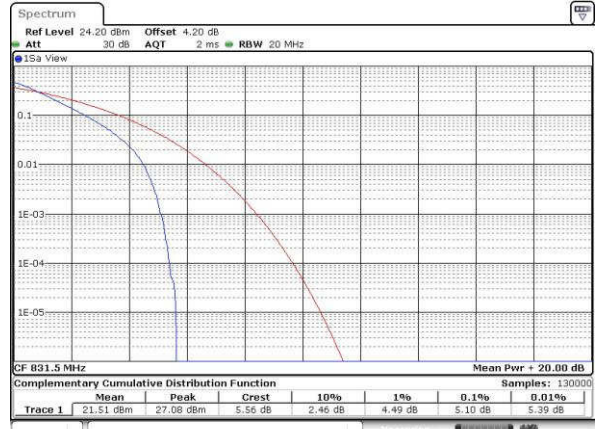

LTE Band 26 / 15MHz / QPSK

Lowest Channel / 1RB

Date: 19 JUL 2016 22:49:06

Lowest Channel / Full RB

Date: 19 JUL 2016 22:49:51

Middle Channel / 1RB

Date: 19 JUL 2016 22:51:24

Middle Channel / Full RB

Date: 19 JUL 2016 22:51:12

Highest Channel / 1RB

Date: 19 JUL 2016 22:53:39

Highest Channel / Full RB

Date: 19 JUL 2016 22:53:52

LTE Band 26 / 15MHz / 16QAM

Lowest Channel / 1RB

Date: 19 JUL 2016 22:49:19