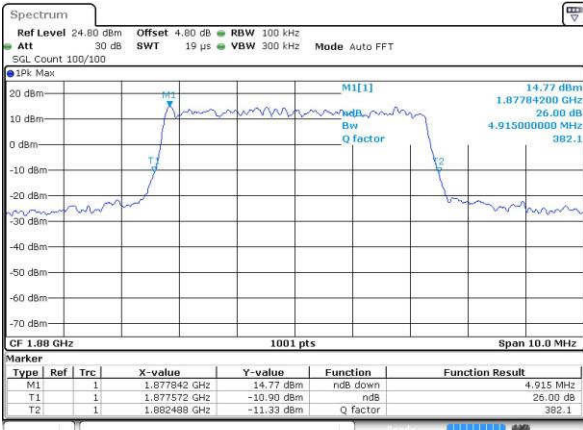

Highest Channel / 3MHz / 16QAM

Date: 16.JUL.2016 21:33:24

LTE Band 2

Lowest Channel / 5MHz / QPSK

Date: 18.JUL.2016 21:40:19

Lowest Channel / 5MHz / 16QAM

Date: 18.JUL.2016 21:40:30

Middle Channel / 5MHz / QPSK

Date: 18.JUL.2016 21:47:25

Middle Channel / 5MHz / 16QAM

Date: 18.JUL.2016 21:47:35

Highest Channel / 5MHz / QPSK

Date: 18.JUL.2016 21:49:58

Highest Channel / 5MHz / 16QAM

Date: 18.JUL.2016 21:50:09

LTE Band 2