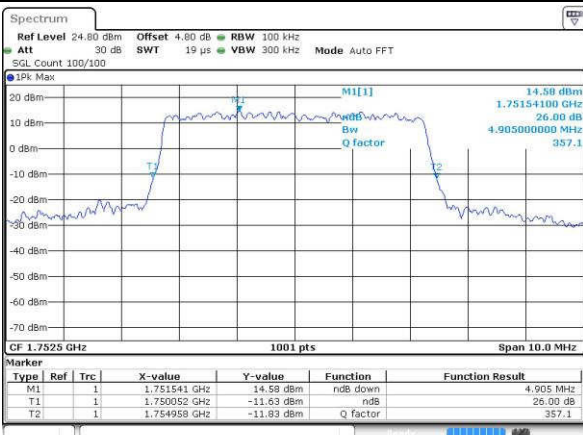

LTE Band 4

Lowest Channel / 5MHz / QPSK

Date: 18 JUL 2016 23:51:06

Lowest Channel / 5MHz / 16QAM

Date: 18 JUL 2016 23:51:16

Middle Channel / 5MHz / QPSK

Date: 18 JUL 2016 23:58:11

Middle Channel / 5MHz / 16QAM

Date: 18 JUL 2016 23:58:21

Highest Channel / 5MHz / QPSK

Date: 19 JUL 2016 00:00:44

Highest Channel / 5MHz / 16QAM

Date: 19 JUL 2016 00:00:55

LTE Band 4

Lowest Channel / 10MHz / QPSK

Date: 19 JUL 2016 00:07:49