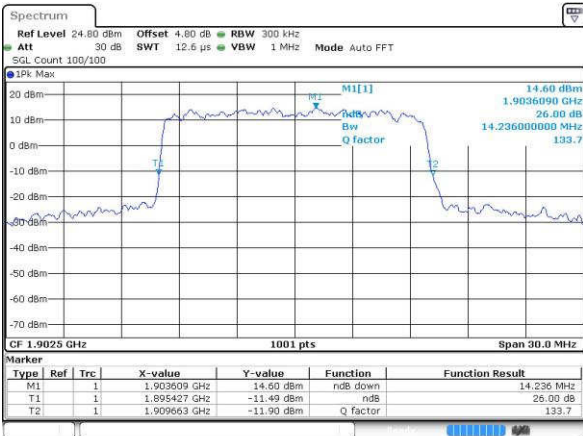

Highest Channel / 10MHz / QPSK

Date: 18.JUL.2016 22:06:42

Highest Channel / 10MHz / 16QAM

Date: 18.JUL.2016 22:06:52

LTE Band 2

Lowest Channel / 15MHz / QPSK

Date: 16 JUL 2016 22:13:45

Lowest Channel / 15MHz / 16QAM

Date: 16 JUL 2016 22:13:58

Middle Channel / 15MHz / QPSK

Date: 16 JUL 2016 22:20:53

Middle Channel / 15MHz / 16QAM

Date: 16 JUL 2016 22:21:04

Highest Channel / 15MHz / QPSK

Date: 16 JUL 2016 22:23:26

Highest Channel / 15MHz / 16QAM