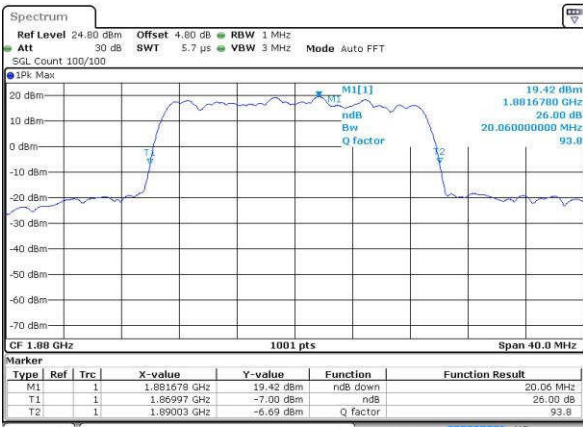

Date: 16 JUL 2016 22:23:37

LTE Band 2

Lowest Channel / 20MHz / QPSK

Date: 16.JUL.2016 22:46:26

Lowest Channel / 20MHz / 16QAM

Date: 16.JUL.2016 22:46:37

Middle Channel / 20MHz / QPSK

Date: 16.JUL.2016 22:53:32

Middle Channel / 20MHz / 16QAM

Date: 16.JUL.2016 22:53:42

Highest Channel / 20MHz / QPSK

Date: 16.JUL.2016 22:56:05

Highest Channel / 20MHz / 16QAM

Date: 16.JUL.2016 22:56:16

LTE Band 4

Lowest Channel / 1.4MHz / QPSK