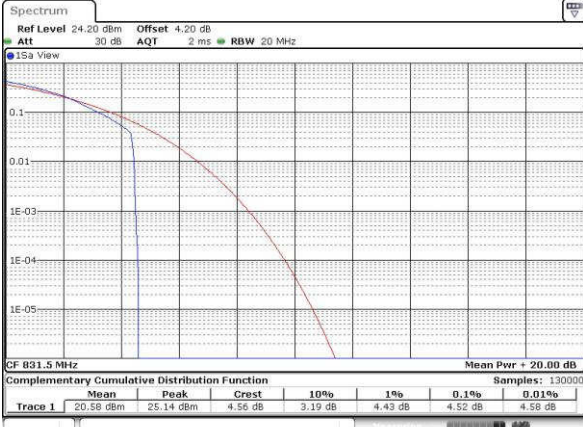

LTE Band 26 / 15MHz / QPSK

Lowest Channel / 1RB

Date: 19 JUL 2016 22:49:06

Lowest Channel / Full RB

Date: 19 JUL 2016 22:49:51

Middle Channel / 1RB

Date: 19 JUL 2016 22:51:24

Middle Channel / Full RB

Date: 19 JUL 2016 22:51:12

Highest Channel / 1RB

Date: 19 JUL 2016 22:53:39

Highest Channel / Full RB

Date: 19 JUL 2016 22:53:52

LTE Band 26 / 15MHz / 16QAM

Lowest Channel / 1RB

Date: 19 JUL 2016 22:49:19

Lowest Channel / Full RB

Date: 19 JUL 2016 22:49:32

Middle Channel / 1RB

Date: 19 JUL 2016 22:51:37

Middle Channel / Full RB

Date: 19 JUL 2016 22:51:01

Highest Channel / 1RB

Date: 19 JUL 2016 22:53:27