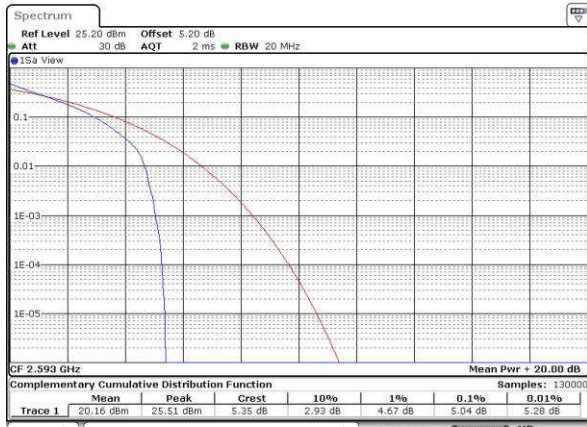

Lowest Channel / Full RB

Date: 19 JUL 2016 22:49:32

Middle Channel / 1RB

Date: 19 JUL 2016 22:51:37

Middle Channel / Full RB

Date: 19 JUL 2016 22:51:01

Highest Channel / 1RB

Date: 19 JUL 2016 22:53:27

Highest Channel / Full RB

Date: 19 JUL 2016 22:54:56

LTE Band 41 / 20MHz / QPSK

Lowest Channel / 1RB

Date: 23 JUL 2016 16:15:09

Lowest Channel / Full RB

Date: 23 JUL 2016 16:15:45

Middle Channel / 1RB

Date: 23 JUL 2016 16:16:04

Middle Channel / Full RB

Date: 23 JUL 2016 16:17:06

Highest Channel / 1RB

Date: 23 JUL 2016 16:17:45

Highest Channel / Full RB

Date: 23 JUL 2016 16:21:09

LTE Band 41 / 20MHz / 16QAM