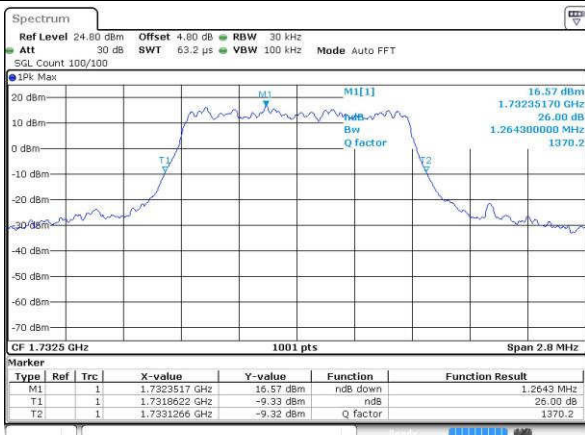

Date: 16 JUL 2016 22:23:37

LTE Band 2

Lowest Channel / 20MHz / QPSK

Date: 16.JUL.2016 22:46:26

Lowest Channel / 20MHz / 16QAM

Date: 16.JUL.2016 22:46:37

Middle Channel / 20MHz / QPSK

Date: 16.JUL.2016 22:53:32

Middle Channel / 20MHz / 16QAM

Date: 16.JUL.2016 22:53:42

Highest Channel / 20MHz / QPSK

Date: 16.JUL.2016 22:56:05

Highest Channel / 20MHz / 16QAM

Date: 16.JUL.2016 22:56:16

LTE Band 4

Lowest Channel / 1.4MHz / QPSK

Date: 16.JUL.2016 23:17:37

Lowest Channel / 1.4MHz / 16QAM

Date: 16.JUL.2016 23:17:48

Middle Channel / 1.4MHz / QPSK

Date: 16.JUL.2016 23:24:43

Middle Channel / 1.4MHz / 16QAM

Date: 16.JUL.2016 23:24:53

Highest Channel / 1.4MHz / QPSK

Date: 16.JUL.2016 23:27:16

Highest Channel / 1.4MHz / 16QAM

Date: 16.JUL.2016 23:27:27

LTE Band 4

Lowest Channel / 3MHz / QPSK

Date: 16.JUL.2016 23:34:21

Lowest Channel / 3MHz / 16QAM

Date: 16.JUL.2016 23:34:32