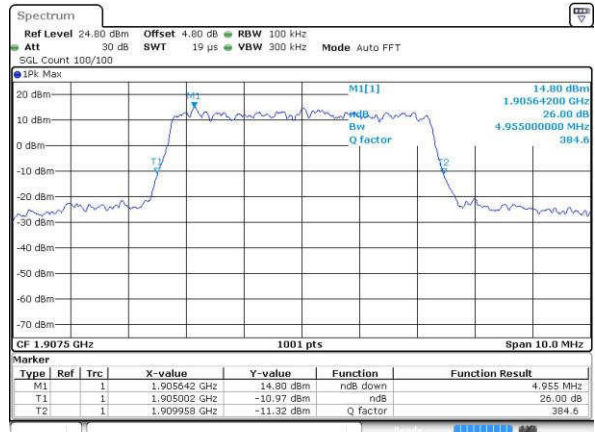

Date: 18.JUL.2016 21:47:25

Middle Channel / 5MHz / 16QAM

Date: 18.JUL.2016 21:47:35

Highest Channel / 5MHz / QPSK

Date: 18.JUL.2016 21:49:58

Highest Channel / 5MHz / 16QAM

Date: 18.JUL.2016 21:50:09

LTE Band 2