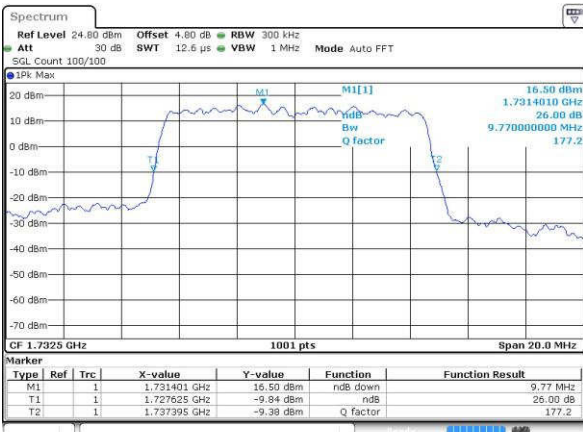

Middle Channel / 10MHz / QPSK

Date: 19 JUL 2016 00:14:55