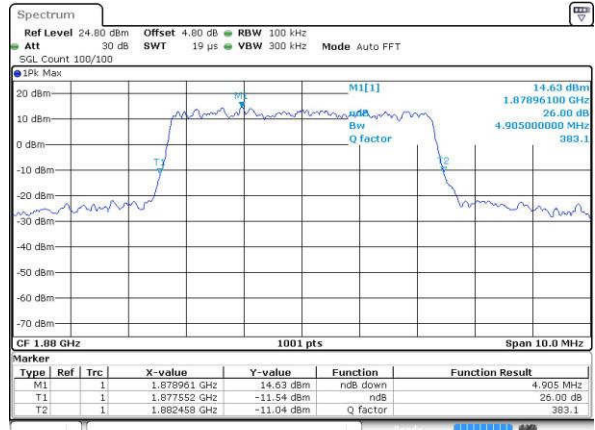

Highest Channel / 3MHz / 16QAM

Date: 16.JUL.2016 21:33:24

LTE Band 2

Lowest Channel / 5MHz / QPSK

Date: 18.JUL.2016 21:40:19

Lowest Channel / 5MHz / 16QAM

Date: 18.JUL.2016 21:40:30

Middle Channel / 5MHz / QPSK

Date: 18.JUL.2016 21:47:25

Middle Channel / 5MHz / 16QAM

Date: 18.JUL.2016 21:47:35

Highest Channel / 5MHz / QPSK

Date: 18.JUL.2016 21:49:58

Highest Channel / 5MHz / 16QAM

Date: 18.JUL.2016 21:50:09

LTE Band 2