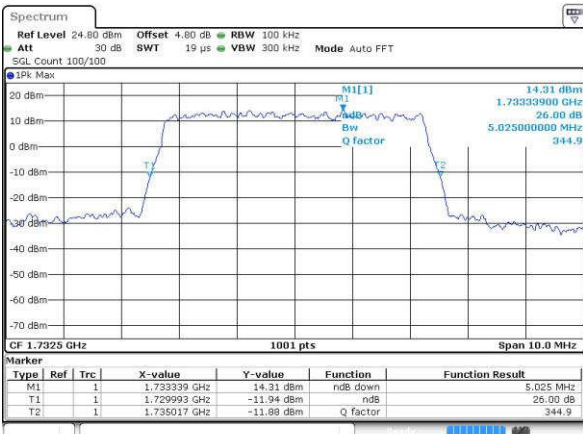

LTE Band 4

Lowest Channel / 5MHz / QPSK

Date: 18 JUL 2016 23:51:06

Lowest Channel / 5MHz / 16QAM

Date: 18 JUL 2016 23:51:16

Middle Channel / 5MHz / QPSK

Date: 18 JUL 2016 23:58:11

Middle Channel / 5MHz / 16QAM

Date: 18 JUL 2016 23:58:21

Highest Channel / 5MHz / QPSK

Date: 19 JUL 2016 00:00:44

Highest Channel / 5MHz / 16QAM

Date: 19 JUL 2016 00:00:55

LTE Band 4

Lowest Channel / 10MHz / QPSK

Date: 19 JUL 2016 00:07:49