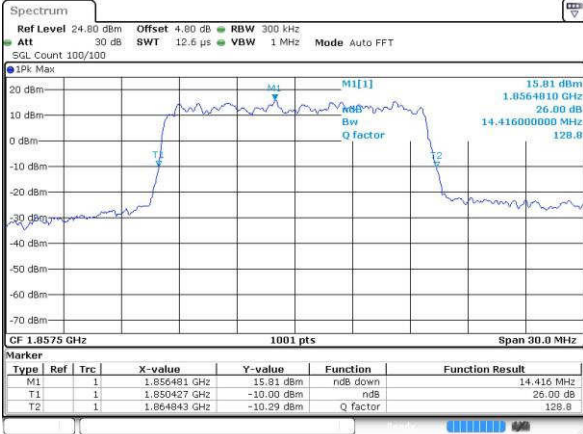

Highest Channel / 10MHz / QPSK

Date: 18.JUL.2016 22:06:42

Highest Channel / 10MHz / 16QAM

Date: 18.JUL.2016 22:06:52

LTE Band 2

Lowest Channel / 15MHz / QPSK

Date: 16 JUL 2016 22:13:45

Lowest Channel / 15MHz / 16QAM