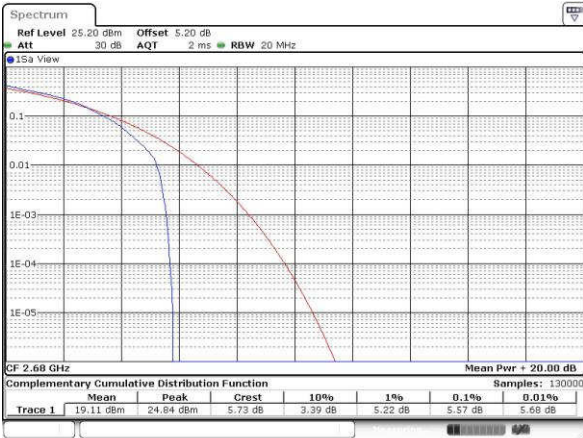

Date: 23 JUL 2016 16:16:04

Middle Channel / Full RB

Date: 23 JUL 2016 16:17:06

Highest Channel / 1RB

Date: 23 JUL 2016 16:17:45

Highest Channel / Full RB

Date: 23 JUL 2016 16:21:09

LTE Band 41 / 20MHz / 16QAM

Lowest Channel / 1RB

Date: 23.JUL.2016 22:04:51

Lowest Channel / Full RB

Date: 23.JUL.2016 16:12:33

Middle Channel / 1RB

Date: 23.JUL.2016 16:13:06

Middle Channel / Full RB

Date: 23.JUL.2016 16:13:33

Highest Channel / 1RB

Date: 23.JUL.2016 16:14:05

Highest Channel / Full RB

Date: 23.JUL.2016 16:14:35

26dB Bandwidth

Mode	LTE Band 2 : 26dB BW(MHz)											
	1.4MHz		3MHz		5MHz		10MHz		15MHz		20MHz	
Mod.	QPSK	16QAM	QPSK	16QAM	QPSK	16QAM	QPSK	16QAM	QPSK	16QAM	QPSK	16QAM
Lowest CH	1.278	1.346	3.039	3.015	4.875	4.835	9.71	9.77	14.416	14.206	20.3	20.1
Middle CH	1.27	1.312	3.003	3.003	4.915	4.905	9.77	9.65	14.356	14.356	20.06	20.18
Highest CH	1.273	1.253	3.033	3.021	4.945	4.955	10.01	9.93	14.236	14.356	20.1	20.18

Mode	LTE Band 4 : 26dB BW(MHz)											
	1.4MHz		3MHz		5MHz		10MHz		15MHz		20MHz	
Mod.	QPSK	16QAM	QPSK	16QAM	QPSK	16QAM	QPSK	16QAM	QPSK	16QAM	QPSK	16QAM
Lowest CH	1.248	1.27	2.973	2.997	4.965	4.835	9.81	9.69	14.446	14.206	20.1	20.18
Middle CH	1.264	1.264	3.027	3.009	5.025	4.935	9.77	9.71	14.266	14.296	20.02	20.14
Highest CH	1.267	1.248	2.997	3.003	4.905	4.945	9.91	9.87	14.206	14.356	20.3	20.22