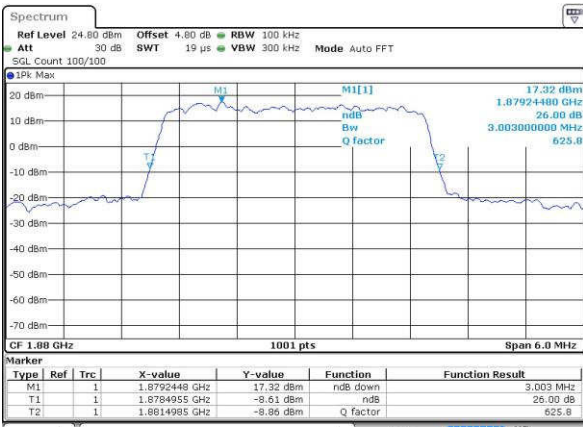

Middle Channel / 3MHz / QPSK

Date: 16.JUL.2016 21:30:41