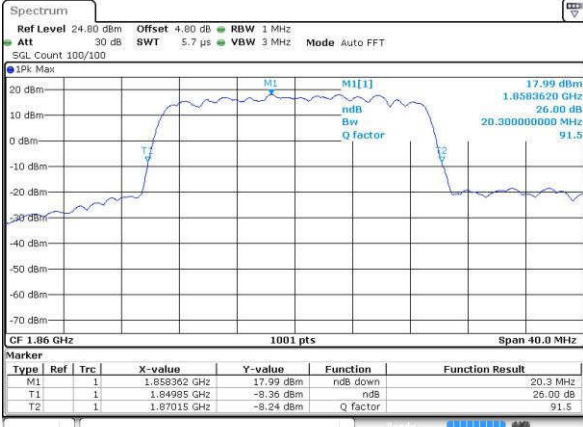

LTE Band 2

Lowest Channel / 20MHz / QPSK

Date: 16.JUL.2016 22:46:26