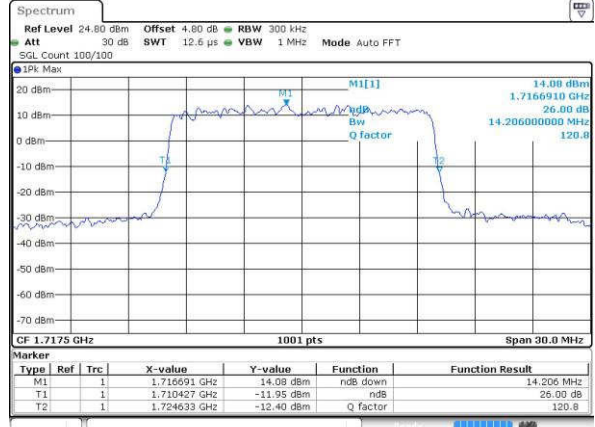

Highest Channel / 10MHz / 16QAM

Date: 19 JUL 2016 00:17:38

LTE Band 4

Lowest Channel / 15MHz / QPSK

Date: 19 JUL 2016 00:24:33

Lowest Channel / 15MHz / 16QAM

Date: 19 JUL 2016 00:24:44

Middle Channel / 15MHz / QPSK

Date: 19 JUL 2016 00:31:38

Middle Channel / 15MHz / 16QAM

Date: 19 JUL 2016 00:31:49

Highest Channel / 15MHz / QPSK

Date: 19 JUL 2016 00:34:12

Highest Channel / 15MHz / 16QAM

Date: 19 JUL 2016 00:34:23

LTE Band 4