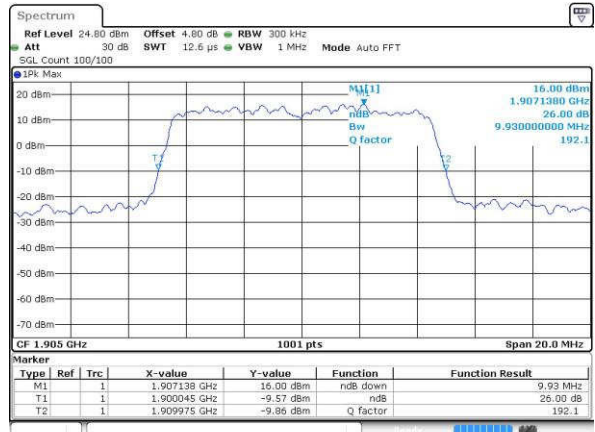

Date: 18.JUL.2016 21:47:25

Middle Channel / 5MHz / 16QAM

Date: 18.JUL.2016 21:47:35

Highest Channel / 5MHz / QPSK

Date: 18.JUL.2016 21:49:58

Highest Channel / 5MHz / 16QAM

Date: 18.JUL.2016 21:50:09

LTE Band 2

Lowest Channel / 10MHz / QPSK

Date: 18.JUL.2016 21:57:04

Lowest Channel / 10MHz / 16QAM

Date: 18.JUL.2016 21:57:14

Middle Channel / 10MHz / QPSK

Date: 18.JUL.2016 22:04:09

Middle Channel / 10MHz / 16QAM

Date: 18.JUL.2016 22:04:19

Highest Channel / 10MHz / QPSK

Date: 18.JUL.2016 22:06:42

Highest Channel / 10MHz / 16QAM

Date: 18.JUL.2016 22:06:52

LTE Band 2

Lowest Channel / 15MHz / QPSK

Date: 16 JUL 2016 22:13:45

Lowest Channel / 15MHz / 16QAM