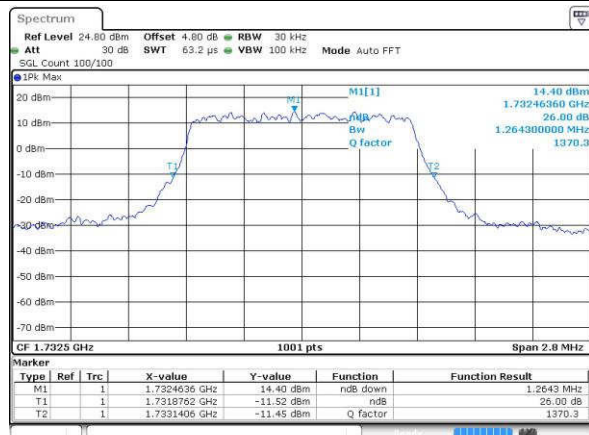

Middle Channel / 20MHz / 16QAM

Date: 16.JUL.2016 22:53:42

Highest Channel / 20MHz / QPSK

Date: 16.JUL.2016 22:56:05

Highest Channel / 20MHz / 16QAM

Date: 16.JUL.2016 22:56:16

LTE Band 4

Lowest Channel / 1.4MHz / QPSK

Date: 16.JUL.2016 23:17:37

Lowest Channel / 1.4MHz / 16QAM

Date: 16.JUL.2016 23:17:48

Middle Channel / 1.4MHz / QPSK

Date: 16.JUL.2016 23:24:43

Middle Channel / 1.4MHz / 16QAM

Date: 16.JUL.2016 23:24:53

Highest Channel / 1.4MHz / QPSK

Date: 16.JUL.2016 23:27:16

Highest Channel / 1.4MHz / 16QAM

Date: 16.JUL.2016 23:27:27

LTE Band 4

Lowest Channel / 3MHz / QPSK

Date: 16.JUL.2016 23:34:21

Lowest Channel / 3MHz / 16QAM

Date: 16.JUL.2016 23:34:32