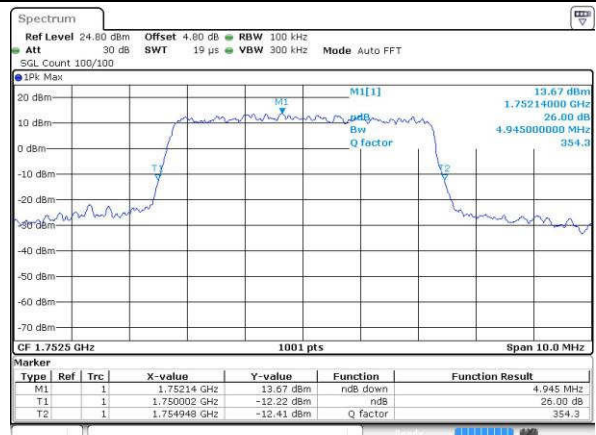

LTE Band 4

Lowest Channel / 5MHz / QPSK

Date: 18 JUL 2016 23:51:06

Lowest Channel / 5MHz / 16QAM

Date: 18 JUL 2016 23:51:16

Middle Channel / 5MHz / QPSK

Date: 18 JUL 2016 23:58:11

Middle Channel / 5MHz / 16QAM

Date: 18 JUL 2016 23:58:21

Highest Channel / 5MHz / QPSK

Date: 19 JUL 2016 00:00:44

Highest Channel / 5MHz / 16QAM

Date: 19 JUL 2016 00:00:55

LTE Band 4

Lowest Channel / 10MHz / QPSK

Date: 19 JUL 2016 00:07:49