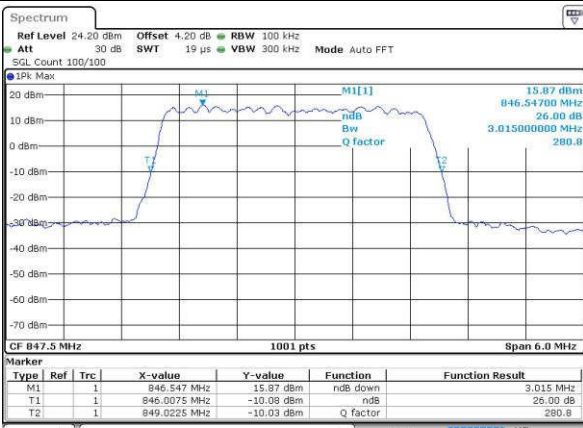

Highest Channel / 3MHz / QPSK

Date: 16.JUL.2016 17:36:31