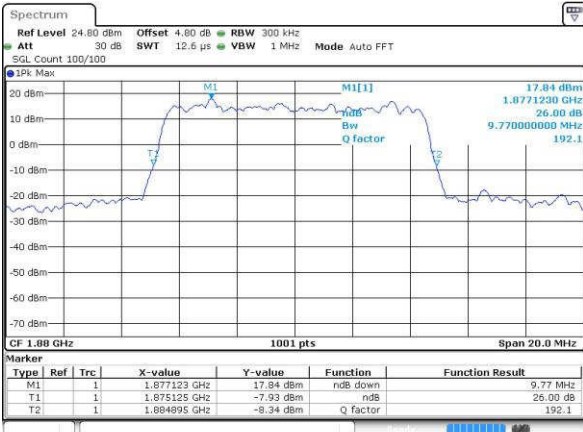

Date: 18.JUL.2016 21:47:25

Middle Channel / 5MHz / 16QAM

Date: 18.JUL.2016 21:47:35

Highest Channel / 5MHz / QPSK

Date: 18.JUL.2016 21:49:58

Highest Channel / 5MHz / 16QAM

Date: 18.JUL.2016 21:50:09

LTE Band 2

Lowest Channel / 10MHz / QPSK

Date: 18.JUL.2016 21:57:04

Lowest Channel / 10MHz / 16QAM

Date: 18.JUL.2016 21:57:14

Middle Channel / 10MHz / QPSK

Date: 18.JUL.2016 22:04:09

Middle Channel / 10MHz / 16QAM

Date: 18.JUL.2016 22:04:19

Highest Channel / 10MHz / QPSK

Date: 18.JUL.2016 22:06:42

Highest Channel / 10MHz / 16QAM

Date: 18.JUL.2016 22:06:52

LTE Band 2

Lowest Channel / 15MHz / QPSK

Date: 16 JUL 2016 22:13:45

Lowest Channel / 15MHz / 16QAM