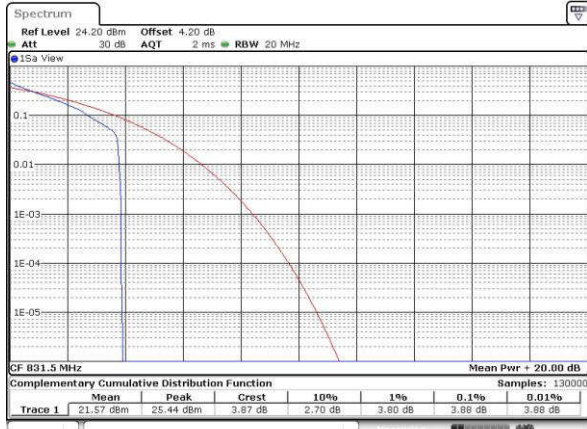

LTE Band 26 / 15MHz / QPSK

Lowest Channel / 1RB

Date: 19 JUL 2016 22:49:06

Lowest Channel / Full RB

Date: 19 JUL 2016 22:49:51

Middle Channel / 1RB

Date: 19 JUL 2016 22:51:24

Middle Channel / Full RB

Date: 19 JUL 2016 22:51:12

Highest Channel / 1RB

Date: 19 JUL 2016 22:53:39

Highest Channel / Full RB

Date: 19 JUL 2016 22:53:52

LTE Band 26 / 15MHz / 16QAM

Lowest Channel / 1RB

Date: 19 JUL 2016 22:49:19