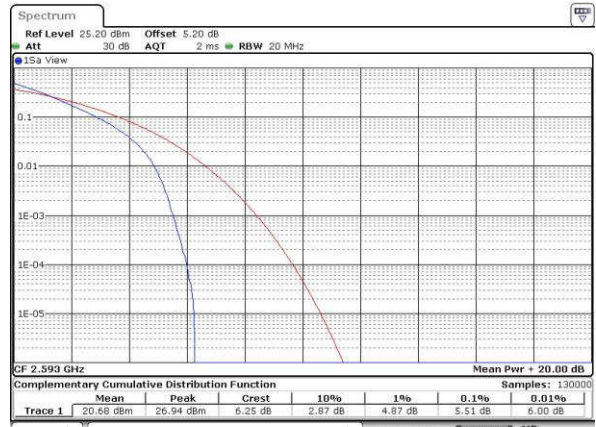

Lowest Channel / Full RB

Date: 19 JUL 2016 22:49:32

Middle Channel / 1RB

Date: 19 JUL 2016 22:51:37

Middle Channel / Full RB

Date: 19 JUL 2016 22:51:01

Highest Channel / 1RB

Date: 19 JUL 2016 22:53:27

Highest Channel / Full RB

Date: 19 JUL 2016 22:54:56

LTE Band 41 / 20MHz / QPSK

Lowest Channel / 1RB

Date: 23 JUL 2016 16:15:09

Lowest Channel / Full RB

Date: 23 JUL 2016 16:15:45

Middle Channel / 1RB

Date: 23 JUL 2016 16:16:04

Middle Channel / Full RB

Date: 23 JUL 2016 16:17:06

Highest Channel / 1RB

Date: 23 JUL 2016 16:17:45

Highest Channel / Full RB

Date: 23 JUL 2016 16:21:09

LTE Band 41 / 20MHz / 16QAM