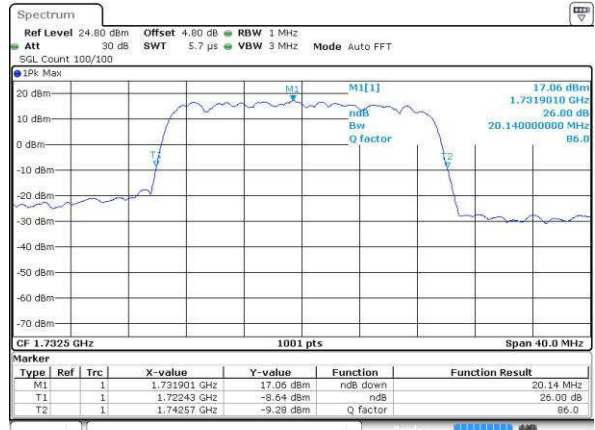

Date: 19 JUL 2016 00:31:38

Middle Channel / 15MHz / 16QAM

Date: 19 JUL 2016 00:31:49

Highest Channel / 15MHz / QPSK

Date: 19 JUL 2016 00:34:12

Highest Channel / 15MHz / 16QAM

Date: 19 JUL 2016 00:34:23

LTE Band 4

Lowest Channel / 20MHz / QPSK

Date: 19 JUL 2016 00:41:17

Lowest Channel / 20MHz / 16QAM

Date: 19 JUL 2016 00:41:28

Middle Channel / 20MHz / QPSK

Date: 19 JUL 2016 00:48:23

Middle Channel / 20MHz / 16QAM

Date: 19 JUL 2016 00:48:33

Highest Channel / 20MHz / QPSK

Date: 19 JUL 2016 00:50:56

Highest Channel / 20MHz / 16QAM

Date: 19 JUL 2016 00:51:07

LTE Band 5

Lowest Channel / 1.4MHz / QPSK

Date: 18.JUL.2016 16:46:25

Lowest Channel / 1.4MHz / 16QAM