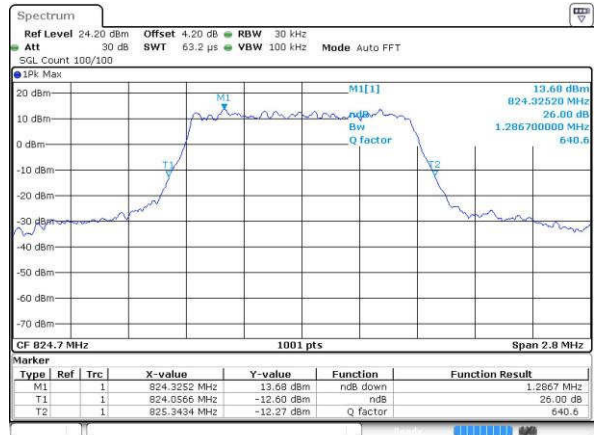

Lowest Channel / 20MHz / QPSK

Date: 19 JUL 2016 00:41:17

Lowest Channel / 20MHz / 16QAM

Date: 19 JUL 2016 00:41:28

Middle Channel / 20MHz / QPSK

Date: 19 JUL 2016 00:48:23

Middle Channel / 20MHz / 16QAM

Date: 19 JUL 2016 00:48:33

Highest Channel / 20MHz / QPSK

Date: 19 JUL 2016 00:50:56

Highest Channel / 20MHz / 16QAM

Date: 19 JUL 2016 00:51:07

LTE Band 5

Lowest Channel / 1.4MHz / QPSK

Date: 18.JUL.2016 16:46:25

Lowest Channel / 1.4MHz / 16QAM

Date: 18.JUL.2016 16:46:14

Middle Channel / 1.4MHz / QPSK

Date: 18.JUL.2016 17:01:18

Middle Channel / 1.4MHz / 16QAM

Date: 18.JUL.2016 17:01:29

Highest Channel / 1.4MHz / QPSK

Date: 18.JUL.2016 17:03:51

Highest Channel / 1.4MHz / 16QAM