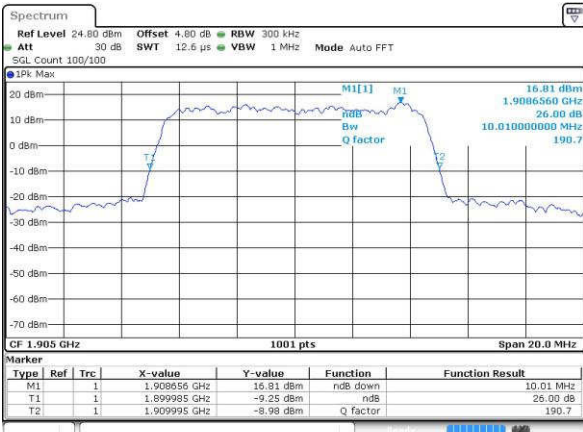

Date: 18.JUL.2016 21:47:25

Middle Channel / 5MHz / 16QAM

Date: 18.JUL.2016 21:47:35

Highest Channel / 5MHz / QPSK

Date: 18.JUL.2016 21:49:58

Highest Channel / 5MHz / 16QAM

Date: 18.JUL.2016 21:50:09

LTE Band 2

Lowest Channel / 10MHz / QPSK

Date: 18.JUL.2016 21:57:04

Lowest Channel / 10MHz / 16QAM

Date: 18.JUL.2016 21:57:14

Middle Channel / 10MHz / QPSK

Date: 18.JUL.2016 22:04:09

Middle Channel / 10MHz / 16QAM

Date: 18.JUL.2016 22:04:19

Highest Channel / 10MHz / QPSK

Date: 18.JUL.2016 22:06:42

Highest Channel / 10MHz / 16QAM

Date: 18.JUL.2016 22:06:52

LTE Band 2

Lowest Channel / 15MHz / QPSK

Date: 16 JUL 2016 22:13:45

Lowest Channel / 15MHz / 16QAM