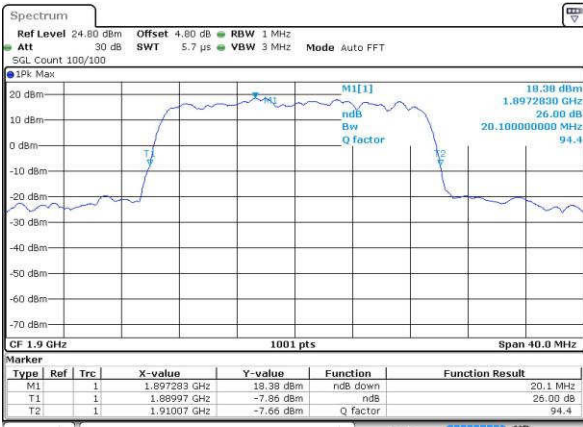

Date: 16 JUL 2016 22:23:37

LTE Band 2

Lowest Channel / 20MHz / QPSK

Date: 16.JUL.2016 22:46:26

Lowest Channel / 20MHz / 16QAM

Date: 16.JUL.2016 22:46:37

Middle Channel / 20MHz / QPSK

Date: 16.JUL.2016 22:53:32

Middle Channel / 20MHz / 16QAM

Date: 16.JUL.2016 22:53:42

Highest Channel / 20MHz / QPSK

Date: 16.JUL.2016 22:56:05

Highest Channel / 20MHz / 16QAM

Date: 16.JUL.2016 22:56:16

LTE Band 4

Lowest Channel / 1.4MHz / QPSK