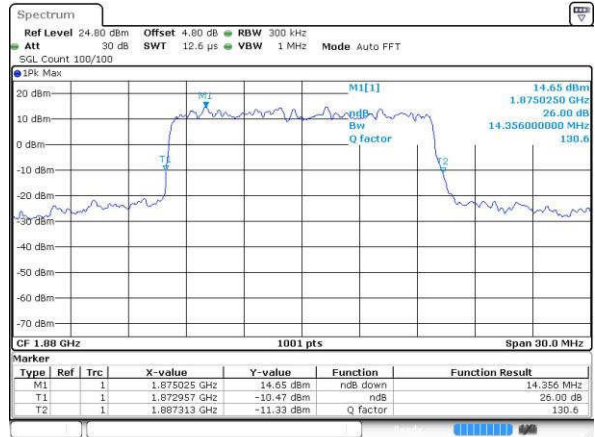

Middle Channel / 15MHz / 16QAM

Date: 16 JUL 2016 22:21:04