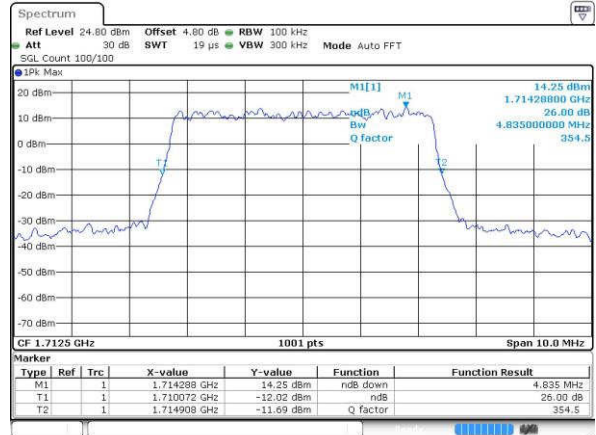

Date: 16.JUL.2016 23:27:16

Highest Channel / 1.4MHz / 16QAM

Date: 16.JUL.2016 23:27:27

LTE Band 4

Lowest Channel / 3MHz / QPSK

Date: 16.JUL.2016 23:34:21

Lowest Channel / 3MHz / 16QAM

Date: 16.JUL.2016 23:34:32

Middle Channel / 3MHz / QPSK

Date: 16.JUL.2016 23:41:27

Middle Channel / 3MHz / 16QAM

Date: 16.JUL.2016 23:41:37

Highest Channel / 3MHz / QPSK

Date: 16.JUL.2016 23:44:00

Highest Channel / 3MHz / 16QAM

Date: 16.JUL.2016 23:44:11

LTE Band 4

Lowest Channel / 5MHz / QPSK

Date: 18 JUL 2016 23:51:06

Lowest Channel / 5MHz / 16QAM

Date: 18 JUL 2016 23:51:16

Middle Channel / 5MHz / QPSK

Date: 18 JUL 2016 23:58:11

Middle Channel / 5MHz / 16QAM