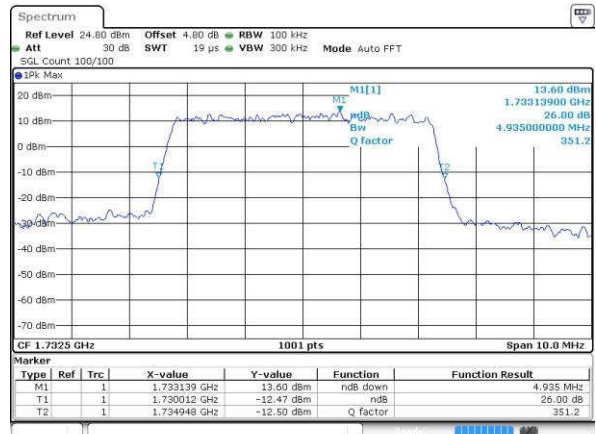

LTE Band 4

Lowest Channel / 5MHz / QPSK

Date: 18 JUL 2016 23:51:06

Lowest Channel / 5MHz / 16QAM

Date: 18 JUL 2016 23:51:16

Middle Channel / 5MHz / QPSK

Date: 18 JUL 2016 23:58:11

Middle Channel / 5MHz / 16QAM

Date: 18 JUL 2016 23:58:21

Highest Channel / 5MHz / QPSK

Date: 19 JUL 2016 00:00:44

Highest Channel / 5MHz / 16QAM

Date: 19 JUL 2016 00:00:55

LTE Band 4

Lowest Channel / 10MHz / QPSK

Date: 19 JUL 2016 00:07:49