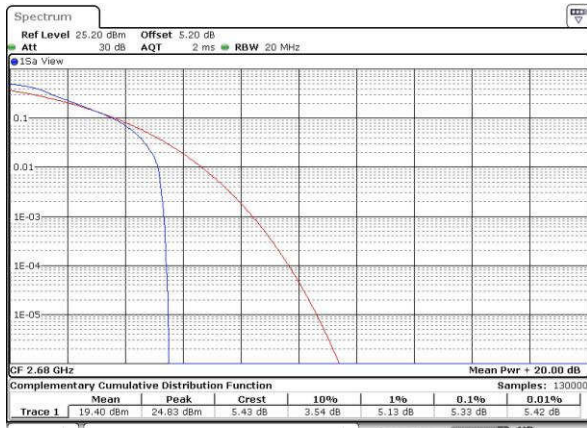

Lowest Channel / Full RB

Date: 19 JUL 2016 22:49:32

Middle Channel / 1RB

Date: 19 JUL 2016 22:51:37

Middle Channel / Full RB

Date: 19 JUL 2016 22:51:01

Highest Channel / 1RB

Date: 19 JUL 2016 22:53:27

Highest Channel / Full RB

Date: 19 JUL 2016 22:54:56

LTE Band 41 / 20MHz / QPSK

Lowest Channel / 1RB

Date: 23 JUL 2016 16:15:09

Lowest Channel / Full RB

Date: 23 JUL 2016 16:15:45

Middle Channel / 1RB

Date: 23 JUL 2016 16:16:04

Middle Channel / Full RB

Date: 23 JUL 2016 16:17:06

Highest Channel / 1RB

Date: 23 JUL 2016 16:17:45

Highest Channel / Full RB

Date: 23 JUL 2016 16:21:09

LTE Band 41 / 20MHz / 16QAM