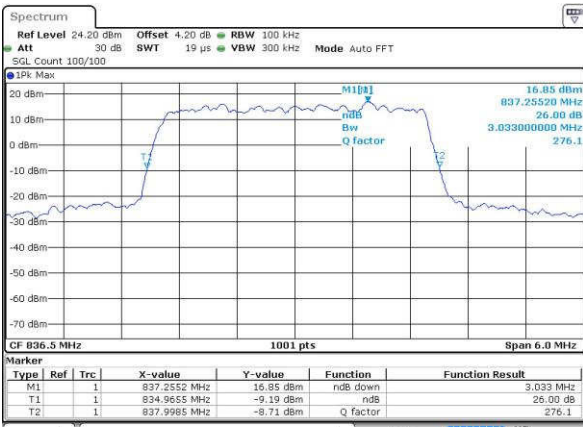

Date: 18.JUL.2016 17:04:01

LTE Band 5

Lowest Channel / 3MHz / QPSK

Date: 16.JUL.2016 17:18:55

Lowest Channel / 3MHz / 16QAM

Date: 16.JUL.2016 17:19:05

Middle Channel / 3MHz / QPSK

Date: 16.JUL.2016 17:33:59