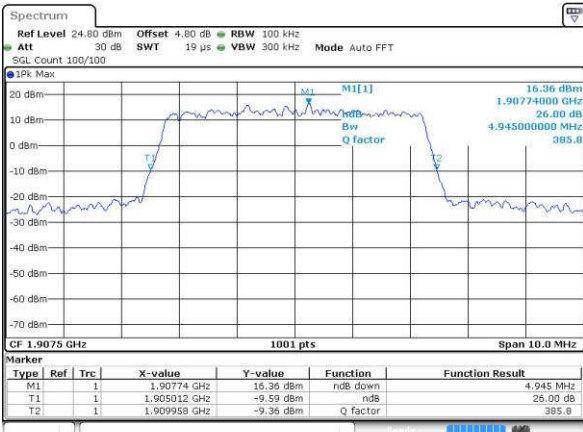

Highest Channel / 3MHz / 16QAM

Date: 16.JUL.2016 21:33:24

LTE Band 2

Lowest Channel / 5MHz / QPSK

Date: 18.JUL.2016 21:40:19

Lowest Channel / 5MHz / 16QAM

Date: 18.JUL.2016 21:40:30

Middle Channel / 5MHz / QPSK

Date: 18.JUL.2016 21:47:25

Middle Channel / 5MHz / 16QAM

Date: 18.JUL.2016 21:47:35

Highest Channel / 5MHz / QPSK

Date: 18.JUL.2016 21:49:58

Highest Channel / 5MHz / 16QAM

Date: 18.JUL.2016 21:50:09

LTE Band 2