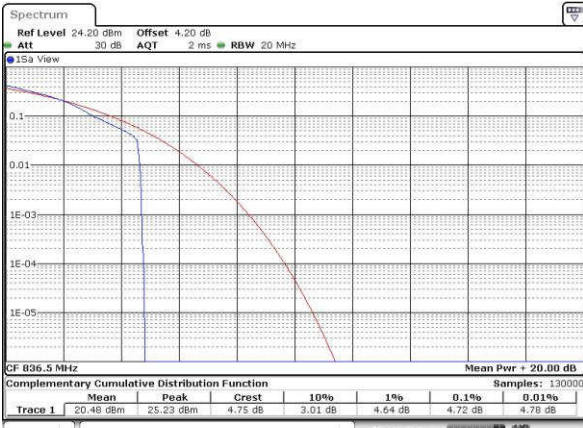

LTE Band 26 / 15MHz / QPSK

Lowest Channel / 1RB

Date: 19 JUL 2016 22:49:06

Lowest Channel / Full RB

Date: 19 JUL 2016 22:49:51

Middle Channel / 1RB

Date: 19 JUL 2016 22:51:24

Middle Channel / Full RB

Date: 19 JUL 2016 22:51:12

Highest Channel / 1RB

Date: 19 JUL 2016 22:53:39

Highest Channel / Full RB

Date: 19 JUL 2016 22:53:52

LTE Band 26 / 15MHz / 16QAM

Lowest Channel / 1RB

Date: 19 JUL 2016 22:49:19

Lowest Channel / Full RB

Date: 19 JUL 2016 22:49:32

Middle Channel / 1RB

Date: 19 JUL 2016 22:51:37

Middle Channel / Full RB

Date: 19 JUL 2016 22:51:01

Highest Channel / 1RB

Date: 19 JUL 2016 22:53:27

Highest Channel / Full RB

Date: 19 JUL 2016 22:54:56

LTE Band 41 / 20MHz / QPSK

Lowest Channel / 1RB

Date: 23 JUL 2016 16:15:09

Lowest Channel / Full RB

Date: 23 JUL 2016 16:15:45

Middle Channel / 1RB