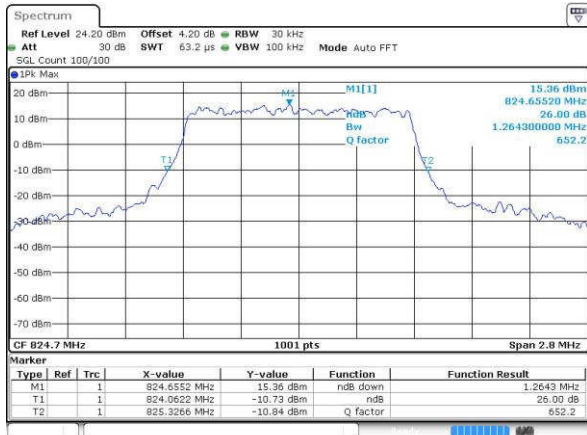

Date: 19 JUL 2016 00:31:38

Middle Channel / 15MHz / 16QAM

Date: 19 JUL 2016 00:31:49

Highest Channel / 15MHz / QPSK

Date: 19 JUL 2016 00:34:12

Highest Channel / 15MHz / 16QAM

Date: 19 JUL 2016 00:34:23

LTE Band 4

Lowest Channel / 20MHz / QPSK

Date: 19 JUL 2016 00:41:17

Lowest Channel / 20MHz / 16QAM

Date: 19 JUL 2016 00:41:28

Middle Channel / 20MHz / QPSK

Date: 19 JUL 2016 00:48:23

Middle Channel / 20MHz / 16QAM

Date: 19 JUL 2016 00:48:33

Highest Channel / 20MHz / QPSK

Date: 19 JUL 2016 00:50:56

Highest Channel / 20MHz / 16QAM

Date: 19 JUL 2016 00:51:07

LTE Band 5

Lowest Channel / 1.4MHz / QPSK

Date: 18.JUL.2016 16:46:25

Lowest Channel / 1.4MHz / 16QAM

Date: 18.JUL.2016 16:46:14

Middle Channel / 1.4MHz / QPSK

Date: 18.JUL.2016 17:01:18

Middle Channel / 1.4MHz / 16QAM

Date: 18.JUL.2016 17:01:29

Highest Channel / 1.4MHz / QPSK

Date: 18.JUL.2016 17:03:51

Highest Channel / 1.4MHz / 16QAM