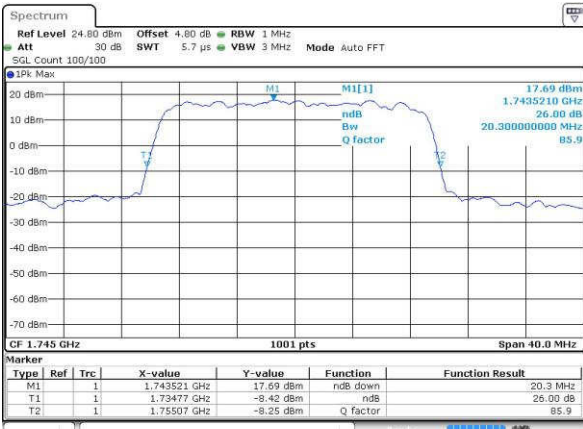

Date: 19 JUL 2016 00:31:38

Middle Channel / 15MHz / 16QAM

Date: 19 JUL 2016 00:31:49

Highest Channel / 15MHz / QPSK

Date: 19 JUL 2016 00:34:12

Highest Channel / 15MHz / 16QAM

Date: 19 JUL 2016 00:34:23

LTE Band 4

Lowest Channel / 20MHz / QPSK

Date: 19 JUL 2016 00:41:17

Lowest Channel / 20MHz / 16QAM

Date: 19 JUL 2016 00:41:28

Middle Channel / 20MHz / QPSK

Date: 19 JUL 2016 00:48:23

Middle Channel / 20MHz / 16QAM

Date: 19 JUL 2016 00:48:33

Highest Channel / 20MHz / QPSK

Date: 19 JUL 2016 00:50:56

Highest Channel / 20MHz / 16QAM

Date: 19 JUL 2016 00:51:07

LTE Band 5

Lowest Channel / 1.4MHz / QPSK

Date: 18.JUL.2016 16:46:25

Lowest Channel / 1.4MHz / 16QAM