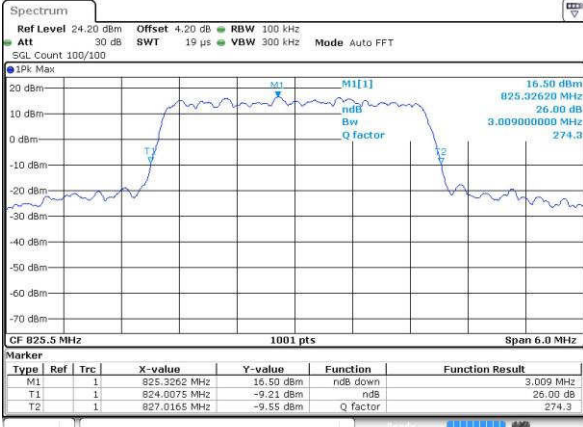

Highest Channel / 20MHz / QPSK

Date: 19 JUL 2016 00:50:56

Highest Channel / 20MHz / 16QAM

Date: 19 JUL 2016 00:51:07

LTE Band 5

Lowest Channel / 1.4MHz / QPSK

Date: 18.JUL.2016 16:46:25

Lowest Channel / 1.4MHz / 16QAM

Date: 18.JUL.2016 16:46:14

Middle Channel / 1.4MHz / QPSK

Date: 18.JUL.2016 17:01:18

Middle Channel / 1.4MHz / 16QAM

Date: 18.JUL.2016 17:01:29

Highest Channel / 1.4MHz / QPSK

Date: 18.JUL.2016 17:03:51

Highest Channel / 1.4MHz / 16QAM

Date: 18.JUL.2016 17:04:01

LTE Band 5

Lowest Channel / 3MHz / QPSK

Date: 16.JUL.2016 17:18:55

Lowest Channel / 3MHz / 16QAM

Date: 16.JUL.2016 17:19:05

Middle Channel / 3MHz / QPSK

Date: 16.JUL.2016 17:33:59