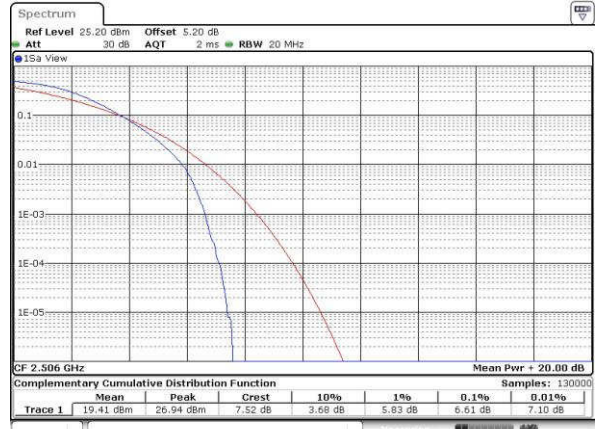

Lowest Channel / Full RB

Date: 19 JUL 2016 22:49:32

Middle Channel / 1RB

Date: 19 JUL 2016 22:51:37

Middle Channel / Full RB

Date: 19 JUL 2016 22:51:01

Highest Channel / 1RB

Date: 19 JUL 2016 22:53:27

Highest Channel / Full RB

Date: 19 JUL 2016 22:54:56

LTE Band 41 / 20MHz / QPSK

Lowest Channel / 1RB

Date: 23 JUL 2016 16:15:09

Lowest Channel / Full RB

Date: 23 JUL 2016 16:15:45

Middle Channel / 1RB

Date: 23 JUL 2016 16:16:04

Middle Channel / Full RB

Date: 23 JUL 2016 16:17:06

Highest Channel / 1RB

Date: 23 JUL 2016 16:17:45

Highest Channel / Full RB

Date: 23 JUL 2016 16:21:09

LTE Band 41 / 20MHz / 16QAM