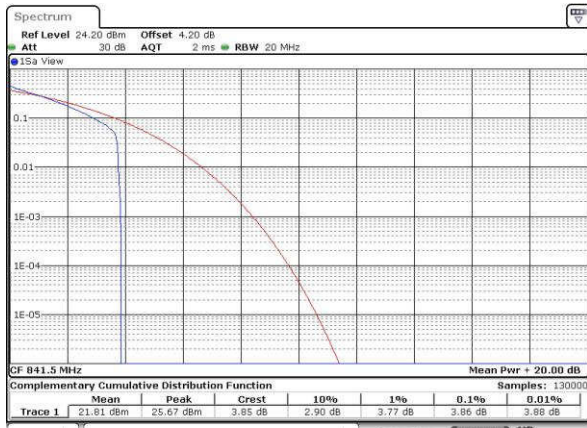

LTE Band 26 / 15MHz / QPSK

Lowest Channel / 1RB

Date: 19 JUL 2016 22:49:06

Lowest Channel / Full RB

Date: 19 JUL 2016 22:49:51

Middle Channel / 1RB

Date: 19 JUL 2016 22:51:24

Middle Channel / Full RB

Date: 19 JUL 2016 22:51:12

Highest Channel / 1RB

Date: 19 JUL 2016 22:53:39

Highest Channel / Full RB

Date: 19 JUL 2016 22:53:52

LTE Band 26 / 15MHz / 16QAM

Lowest Channel / 1RB

Date: 19 JUL 2016 22:49:19