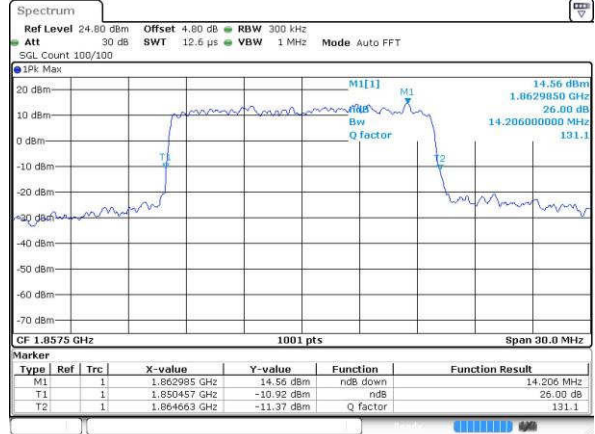

Highest Channel / 10MHz / QPSK

Date: 18.JUL.2016 22:06:42

Highest Channel / 10MHz / 16QAM

Date: 18.JUL.2016 22:06:52

LTE Band 2

Lowest Channel / 15MHz / QPSK

Date: 16 JUL 2016 22:13:45

Lowest Channel / 15MHz / 16QAM