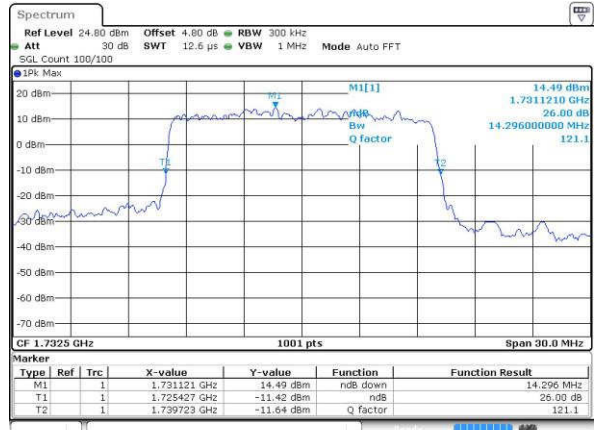

Highest Channel / 10MHz / 16QAM

Date: 19 JUL 2016 00:17:38

LTE Band 4

Lowest Channel / 15MHz / QPSK

Date: 19 JUL 2016 00:24:33

Lowest Channel / 15MHz / 16QAM

Date: 19 JUL 2016 00:24:44

Middle Channel / 15MHz / QPSK

Date: 19 JUL 2016 00:31:38

Middle Channel / 15MHz / 16QAM

Date: 19 JUL 2016 00:31:49

Highest Channel / 15MHz / QPSK

Date: 19 JUL 2016 00:34:12

Highest Channel / 15MHz / 16QAM

Date: 19 JUL 2016 00:34:23

LTE Band 4