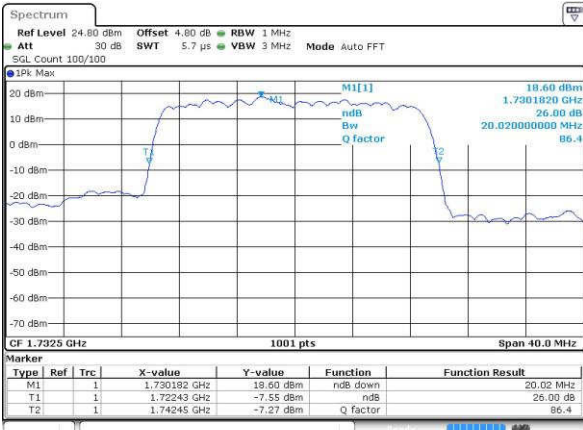

Date: 19 JUL 2016 00:31:38

Middle Channel / 15MHz / 16QAM

Date: 19 JUL 2016 00:31:49

Highest Channel / 15MHz / QPSK

Date: 19 JUL 2016 00:34:12

Highest Channel / 15MHz / 16QAM

Date: 19 JUL 2016 00:34:23

LTE Band 4

Lowest Channel / 20MHz / QPSK

Date: 19 JUL 2016 00:41:17

Lowest Channel / 20MHz / 16QAM

Date: 19 JUL 2016 00:41:28

Middle Channel / 20MHz / QPSK

Date: 19 JUL 2016 00:48:23

Middle Channel / 20MHz / 16QAM

Date: 19 JUL 2016 00:48:33

Highest Channel / 20MHz / QPSK

Date: 19 JUL 2016 00:50:56

Highest Channel / 20MHz / 16QAM

Date: 19 JUL 2016 00:51:07

LTE Band 5

Lowest Channel / 1.4MHz / QPSK

Date: 18.JUL.2016 16:46:25

Lowest Channel / 1.4MHz / 16QAM