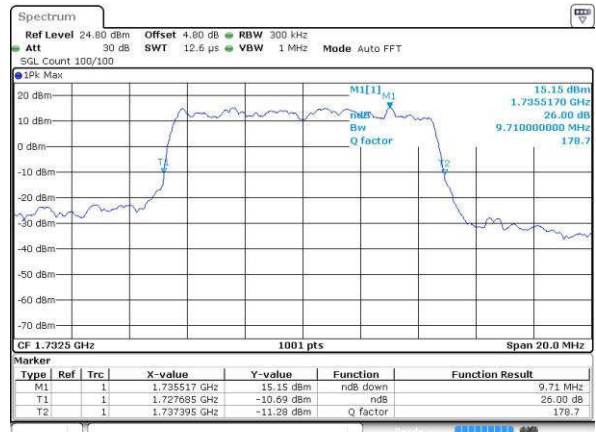

Date: 18 JUL 2016 23:58:21

Highest Channel / 5MHz / QPSK

Date: 19 JUL 2016 00:00:44

Highest Channel / 5MHz / 16QAM

Date: 19 JUL 2016 00:00:55

LTE Band 4

Lowest Channel / 10MHz / QPSK

Date: 19 JUL 2016 00:07:49

Lowest Channel / 10MHz / 16QAM

Date: 19 JUL 2016 00:08:00

Middle Channel / 10MHz / QPSK

Date: 19 JUL 2016 00:14:55

Middle Channel / 10MHz / 16QAM

Date: 19 JUL 2016 00:15:05

Highest Channel / 10MHz / QPSK

Date: 19 JUL 2016 00:17:28

Highest Channel / 10MHz / 16QAM

Date: 19 JUL 2016 00:17:38

LTE Band 4

Lowest Channel / 15MHz / QPSK

Date: 19 JUL 2016 00:24:33

Lowest Channel / 15MHz / 16QAM

Date: 19 JUL 2016 00:24:44

Middle Channel / 15MHz / QPSK