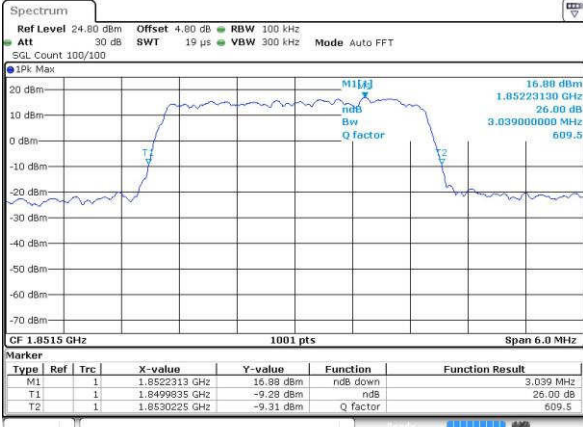

LTE Band 2

Lowest Channel / 1.4MHz / QPSK

Date: 16.JUL.2016 21:06:51

Lowest Channel / 1.4MHz / 16QAM

Date: 16.JUL.2016 21:07:01

Middle Channel / 1.4MHz / QPSK

Date: 16.JUL.2016 21:13:56

Middle Channel / 1.4MHz / 16QAM

Date: 16.JUL.2016 21:14:07

Highest Channel / 1.4MHz / QPSK

Date: 16.JUL.2016 21:16:30

Highest Channel / 1.4MHz / 16QAM

Date: 16.JUL.2016 21:16:40

LTE Band 2

Lowest Channel / 3MHz / QPSK

Date: 16.JUL.2016 21:23:35