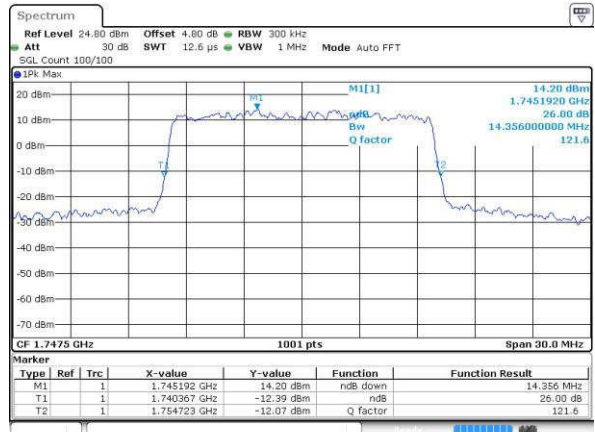

Highest Channel / 10MHz / 16QAM

Date: 19 JUL 2016 00:17:38

LTE Band 4

Lowest Channel / 15MHz / QPSK

Date: 19 JUL 2016 00:24:33

Lowest Channel / 15MHz / 16QAM

Date: 19 JUL 2016 00:24:44

Middle Channel / 15MHz / QPSK

Date: 19 JUL 2016 00:31:38

Middle Channel / 15MHz / 16QAM

Date: 19 JUL 2016 00:31:49

Highest Channel / 15MHz / QPSK

Date: 19 JUL 2016 00:34:12

Highest Channel / 15MHz / 16QAM

Date: 19 JUL 2016 00:34:23

LTE Band 4