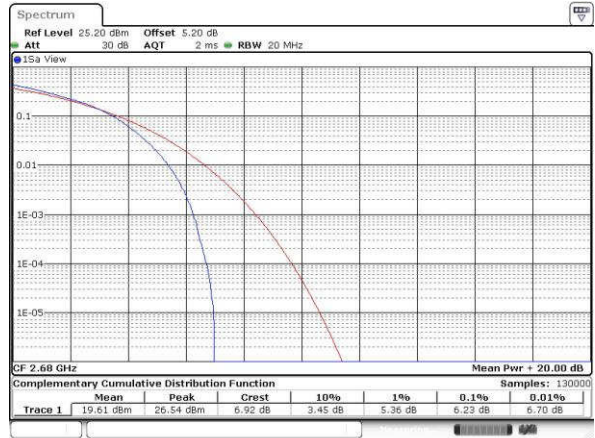

Date: 23 JUL 2016 16:16:04

Middle Channel / Full RB

Date: 23 JUL 2016 16:17:06

Highest Channel / 1RB

Date: 23 JUL 2016 16:17:45

Highest Channel / Full RB

Date: 23 JUL 2016 16:21:09

LTE Band 41 / 20MHz / 16QAM

Lowest Channel / 1RB

Date: 23.JUL.2016 22:04:51

Lowest Channel / Full RB

Date: 23.JUL.2016 16:12:33

Middle Channel / 1RB

Date: 23.JUL.2016 16:13:06

Middle Channel / Full RB

Date: 23.JUL.2016 16:13:33

Highest Channel / 1RB

Date: 23.JUL.2016 16:14:05

Highest Channel / Full RB

Date: 23.JUL.2016 16:14:35

26dB Bandwidth

Mode	LTE Band 2 : 26dB BW(MHz)											
	1.4MHz		3MHz		5MHz		10MHz		15MHz		20MHz	
Mod.	QPSK	16QAM	QPSK	16QAM	QPSK	16QAM	QPSK	16QAM	QPSK	16QAM	QPSK	16QAM
Lowest CH	1.278	1.346	3.039	3.015	4.875	4.835	9.71	9.77	14.416	14.206	20.3	20.1
Middle CH	1.27	1.312	3.003	3.003	4.915	4.905	9.77	9.65	14.356	14.356	20.06	20.18
Highest CH	1.273	1.253	3.033	3.021	4.945	4.955	10.01	9.93	14.236	14.356	20.1	20.18

Mode	LTE Band 4 : 26dB BW(MHz)											
	1.4MHz		3MHz		5MHz		10MHz		15MHz		20MHz	
Mod.	QPSK	16QAM	QPSK	16QAM	QPSK	16QAM	QPSK	16QAM	QPSK	16QAM	QPSK	16QAM
Lowest CH	1.248	1.27	2.973	2.997	4.965	4.835	9.81	9.69	14.446	14.206	20.1	20.18
Middle CH	1.264	1.264	3.027	3.009	5.025	4.935	9.77	9.71	14.266	14.296	20.02	20.14
Highest CH	1.267	1.248	2.997	3.003	4.905	4.945	9.91	9.87	14.206	14.356	20.3	20.22