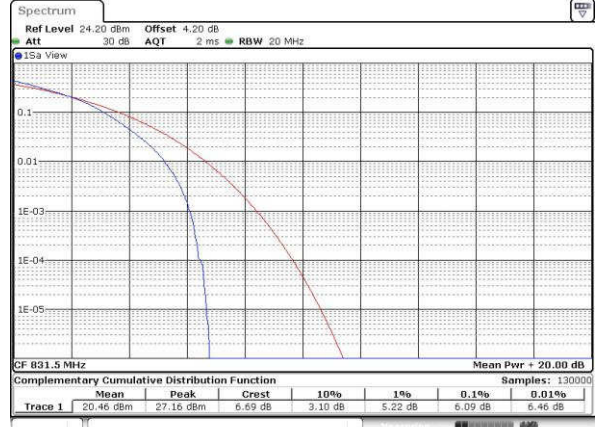

LTE Band 26 / 15MHz / QPSK

Lowest Channel / 1RB

Date: 19 JUL 2016 22:49:06

Lowest Channel / Full RB

Date: 19 JUL 2016 22:49:51

Middle Channel / 1RB

Date: 19 JUL 2016 22:51:24

Middle Channel / Full RB

Date: 19 JUL 2016 22:51:12

Highest Channel / 1RB

Date: 19 JUL 2016 22:53:39

Highest Channel / Full RB

Date: 19 JUL 2016 22:53:52

LTE Band 26 / 15MHz / 16QAM

Lowest Channel / 1RB

Date: 19 JUL 2016 22:49:19

Lowest Channel / Full RB

Date: 19 JUL 2016 22:49:32

Middle Channel / 1RB

Date: 19 JUL 2016 22:51:37

Middle Channel / Full RB

Date: 19 JUL 2016 22:51:01

Highest Channel / 1RB

Date: 19 JUL 2016 22:53:27

Highest Channel / Full RB

Date: 19 JUL 2016 22:54:56

LTE Band 41 / 20MHz / QPSK

Lowest Channel / 1RB

Date: 23 JUL 2016 16:15:09

Lowest Channel / Full RB

Date: 23 JUL 2016 16:15:45

Middle Channel / 1RB