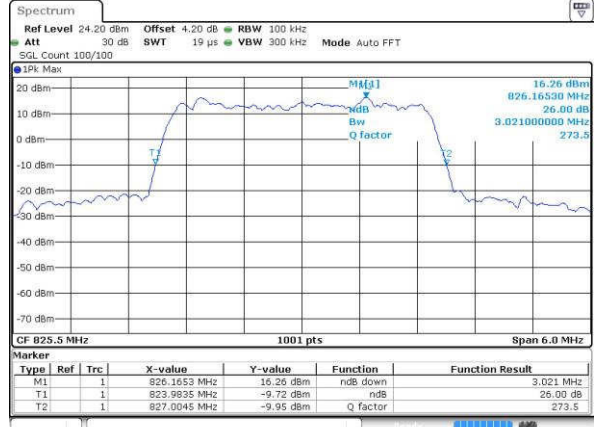

Highest Channel / 20MHz / QPSK

Date: 19 JUL 2016 00:50:56

Highest Channel / 20MHz / 16QAM

Date: 19 JUL 2016 00:51:07

LTE Band 5

Lowest Channel / 1.4MHz / QPSK

Date: 18.JUL.2016 16:46:25

Lowest Channel / 1.4MHz / 16QAM

Date: 18.JUL.2016 16:46:14

Middle Channel / 1.4MHz / QPSK

Date: 18.JUL.2016 17:01:18

Middle Channel / 1.4MHz / 16QAM

Date: 18.JUL.2016 17:01:29

Highest Channel / 1.4MHz / QPSK

Date: 18.JUL.2016 17:03:51

Highest Channel / 1.4MHz / 16QAM

Date: 18.JUL.2016 17:04:01

LTE Band 5

Lowest Channel / 3MHz / QPSK

Date: 16.JUL.2016 17:18:55

Lowest Channel / 3MHz / 16QAM

Date: 16.JUL.2016 17:19:05

Middle Channel / 3MHz / QPSK

Date: 16.JUL.2016 17:33:59

Middle Channel / 3MHz / 16QAM

Date: 16.JUL.2016 17:34:10

Highest Channel / 3MHz / QPSK

Date: 16.JUL.2016 17:36:31

Highest Channel / 3MHz / 16QAM

Date: 16.JUL.2016 17:36:42