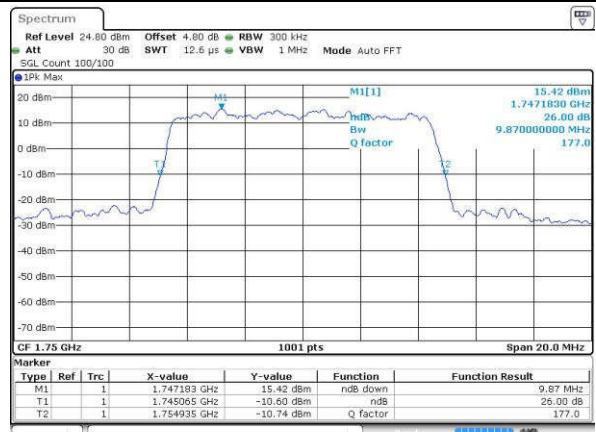

Date: 18 JUL 2016 23:58:21

Highest Channel / 5MHz / QPSK

Date: 19 JUL 2016 00:00:44

Highest Channel / 5MHz / 16QAM

Date: 19 JUL 2016 00:00:55

LTE Band 4

Lowest Channel / 10MHz / QPSK

Date: 19 JUL 2016 00:07:49

Lowest Channel / 10MHz / 16QAM

Date: 19 JUL 2016 00:08:00

Middle Channel / 10MHz / QPSK

Date: 19 JUL 2016 00:14:55

Middle Channel / 10MHz / 16QAM

Date: 19 JUL 2016 00:15:05

Highest Channel / 10MHz / QPSK

Date: 19 JUL 2016 00:17:28

Highest Channel / 10MHz / 16QAM

Date: 19 JUL 2016 00:17:38

LTE Band 4

Lowest Channel / 15MHz / QPSK

Date: 19 JUL 2016 00:24:33

Lowest Channel / 15MHz / 16QAM

Date: 19 JUL 2016 00:24:44

Middle Channel / 15MHz / QPSK