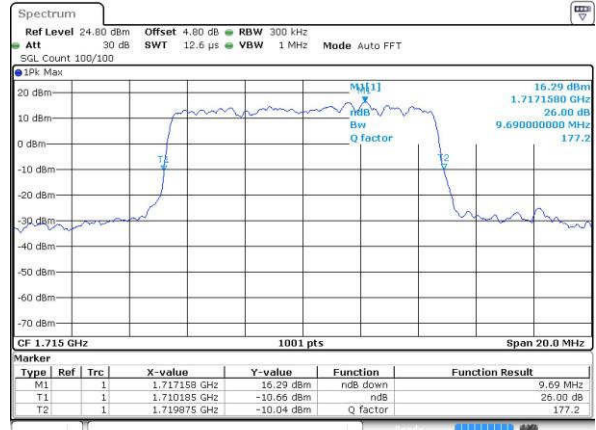

Lowest Channel / 10MHz / 16QAM

Date: 19 JUL 2016 00:08:00