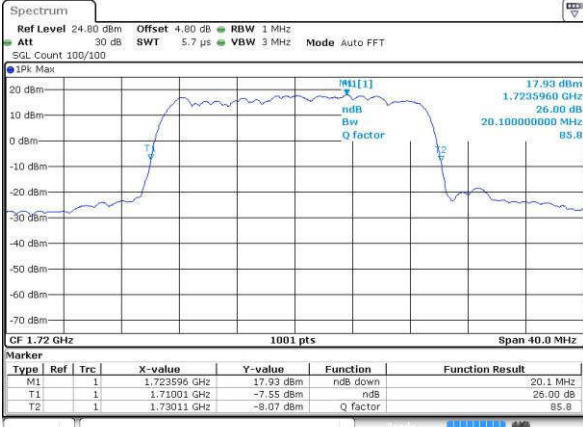

LTE Band 4

Lowest Channel / 20MHz / QPSK

Date: 19 JUL 2016 00:41:17