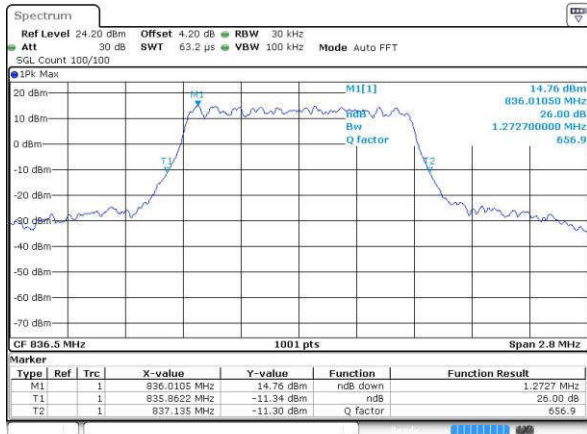

Highest Channel / 20MHz / QPSK

Date: 19 JUL 2016 00:50:56

Highest Channel / 20MHz / 16QAM

Date: 19 JUL 2016 00:51:07

LTE Band 5

Lowest Channel / 1.4MHz / QPSK

Date: 18.JUL.2016 16:46:25

Lowest Channel / 1.4MHz / 16QAM

Date: 18.JUL.2016 16:46:14

Middle Channel / 1.4MHz / QPSK

Date: 18.JUL.2016 17:01:18

Middle Channel / 1.4MHz / 16QAM

Date: 18.JUL.2016 17:01:29

Highest Channel / 1.4MHz / QPSK

Date: 18.JUL.2016 17:03:51

Highest Channel / 1.4MHz / 16QAM