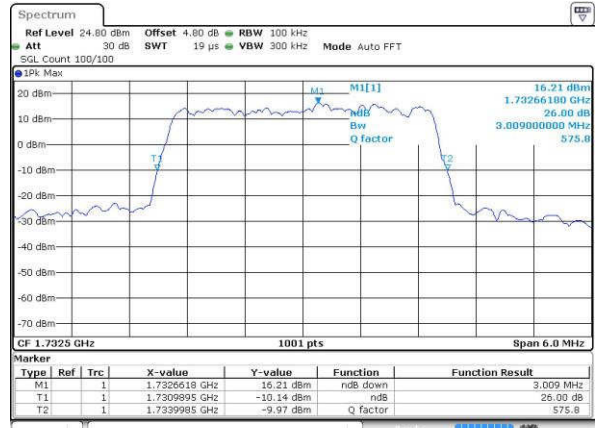

Middle Channel / 20MHz / 16QAM

Date: 16.JUL.2016 22:53:42

Highest Channel / 20MHz / QPSK

Date: 16.JUL.2016 22:56:05

Highest Channel / 20MHz / 16QAM

Date: 16.JUL.2016 22:56:16

LTE Band 4

Lowest Channel / 1.4MHz / QPSK

Date: 16.JUL.2016 23:17:37

Lowest Channel / 1.4MHz / 16QAM

Date: 16.JUL.2016 23:17:48

Middle Channel / 1.4MHz / QPSK

Date: 16.JUL.2016 23:24:43

Middle Channel / 1.4MHz / 16QAM

Date: 16.JUL.2016 23:24:53

Highest Channel / 1.4MHz / QPSK

Date: 16.JUL.2016 23:27:16

Highest Channel / 1.4MHz / 16QAM

Date: 16.JUL.2016 23:27:27

LTE Band 4

Lowest Channel / 3MHz / QPSK

Date: 16.JUL.2016 23:34:21

Lowest Channel / 3MHz / 16QAM

Date: 16.JUL.2016 23:34:32

Middle Channel / 3MHz / QPSK

Date: 16.JUL.2016 23:41:27

Middle Channel / 3MHz / 16QAM

Date: 16.JUL.2016 23:41:37

Highest Channel / 3MHz / QPSK

Date: 16.JUL.2016 23:44:00

Highest Channel / 3MHz / 16QAM

Date: 16.JUL.2016 23:44:11