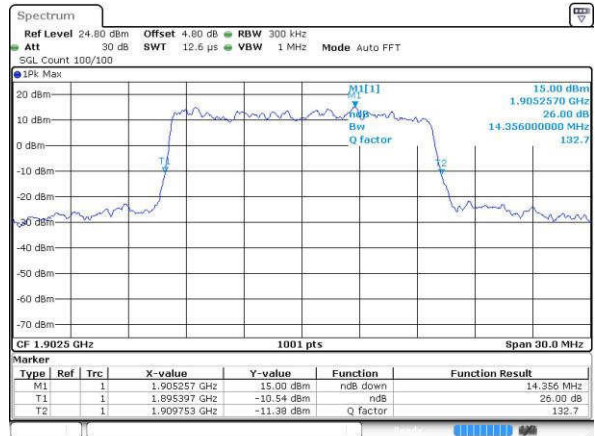

Highest Channel / 10MHz / QPSK

Date: 18.JUL.2016 22:06:42

Highest Channel / 10MHz / 16QAM

Date: 18.JUL.2016 22:06:52

LTE Band 2

Lowest Channel / 15MHz / QPSK

Date: 16 JUL 2016 22:13:45

Lowest Channel / 15MHz / 16QAM

Date: 16 JUL 2016 22:13:58

Middle Channel / 15MHz / QPSK

Date: 16 JUL 2016 22:20:53

Middle Channel / 15MHz / 16QAM

Date: 16 JUL 2016 22:21:04

Highest Channel / 15MHz / QPSK

Date: 16 JUL 2016 22:23:26

Highest Channel / 15MHz / 16QAM