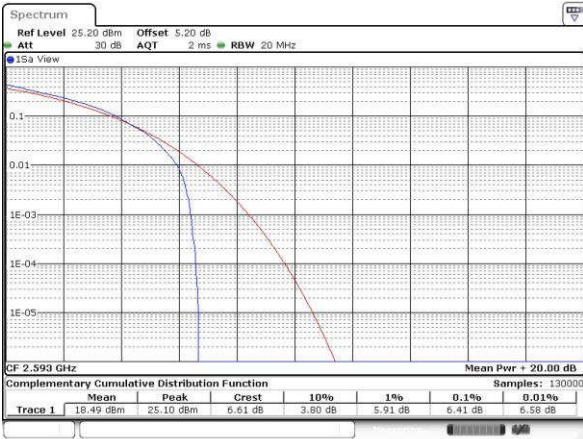

Date: 23 JUL 2016 16:16:04

Middle Channel / Full RB

Date: 23 JUL 2016 16:17:06

Highest Channel / 1RB

Date: 23 JUL 2016 16:17:45

Highest Channel / Full RB

Date: 23 JUL 2016 16:21:09

LTE Band 41 / 20MHz / 16QAM

Lowest Channel / 1RB

Date: 23.JUL.2016 22:04:51

Lowest Channel / Full RB

Date: 23.JUL.2016 16:12:33

Middle Channel / 1RB

Date: 23.JUL.2016 16:13:06

Middle Channel / Full RB

Date: 23.JUL.2016 16:13:33

Highest Channel / 1RB

Date: 23.JUL.2016 16:14:05

Highest Channel / Full RB

Date: 23.JUL.2016 16:14:35

26dB Bandwidth

Mode	LTE Band 2 : 26dB BW(MHz)											
	1.4MHz		3MHz		5MHz		10MHz		15MHz		20MHz	
Mod.	QPSK	16QAM	QPSK	16QAM	QPSK	16QAM	QPSK	16QAM	QPSK	16QAM	QPSK	16QAM
Lowest CH	1.278	1.346	3.039	3.015	4.875	4.835	9.71	9.77	14.416	14.206	20.3	20.1
Middle CH	1.27	1.312	3.003	3.003	4.915	4.905	9.77	9.65	14.356	14.356	20.06	20.18
Highest CH	1.273	1.253	3.033	3.021	4.945	4.955	10.01	9.93	14.236	14.356	20.1	20.18

Mode	LTE Band 4 : 26dB BW(MHz)											
	1.4MHz		3MHz		5MHz		10MHz		15MHz		20MHz	
Mod.	QPSK	16QAM	QPSK	16QAM	QPSK	16QAM	QPSK	16QAM	QPSK	16QAM	QPSK	16QAM
Lowest CH	1.248	1.27	2.973	2.997	4.965	4.835	9.81	9.69	14.446	14.206	20.1	20.18
Middle CH	1.264	1.264	3.027	3.009	5.025	4.935	9.77	9.71	14.266	14.296	20.02	20.14
Highest CH	1.267	1.248	2.997	3.003	4.905	4.945	9.91	9.87	14.206	14.356	20.3	20.22