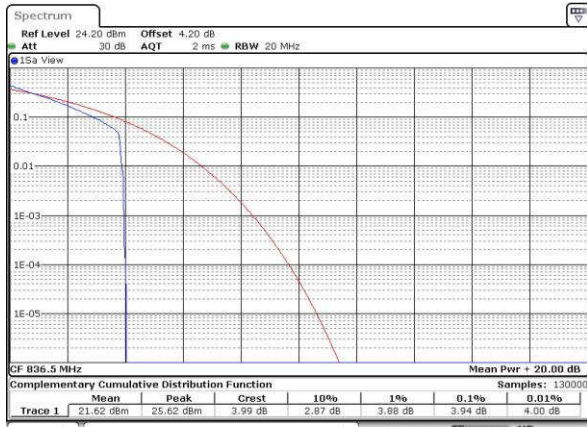

LTE Band 26 / 15MHz / QPSK

Lowest Channel / 1RB

Date: 19 JUL 2016 22:49:06

Lowest Channel / Full RB

Date: 19 JUL 2016 22:49:51

Middle Channel / 1RB

Date: 19 JUL 2016 22:51:24

Middle Channel / Full RB

Date: 19 JUL 2016 22:51:12

Highest Channel / 1RB

Date: 19 JUL 2016 22:53:39

Highest Channel / Full RB

Date: 19 JUL 2016 22:53:52

LTE Band 26 / 15MHz / 16QAM

Lowest Channel / 1RB

Date: 19 JUL 2016 22:49:19