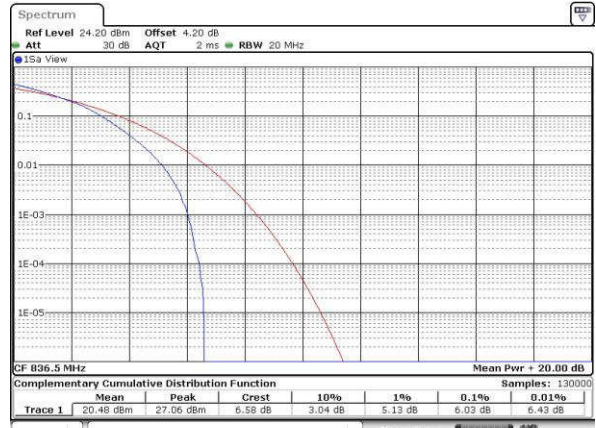

Date: 19 JUL 2016 22:51:12

Highest Channel / 1RB

Date: 19 JUL 2016 22:53:39

Highest Channel / Full RB

Date: 19 JUL 2016 22:53:52

LTE Band 26 / 15MHz / 16QAM

Lowest Channel / 1RB

Date: 19 JUL 2016 22:49:19

Lowest Channel / Full RB

Date: 19 JUL 2016 22:49:32

Middle Channel / 1RB

Date: 19 JUL 2016 22:51:37

Middle Channel / Full RB

Date: 19 JUL 2016 22:51:01

Highest Channel / 1RB

Date: 19 JUL 2016 22:53:27

Highest Channel / Full RB

Date: 19 JUL 2016 22:54:56

LTE Band 41 / 20MHz / QPSK

Lowest Channel / 1RB

Date: 23 JUL 2016 16:15:09

Lowest Channel / Full RB

Date: 23 JUL 2016 16:15:45

Middle Channel / 1RB