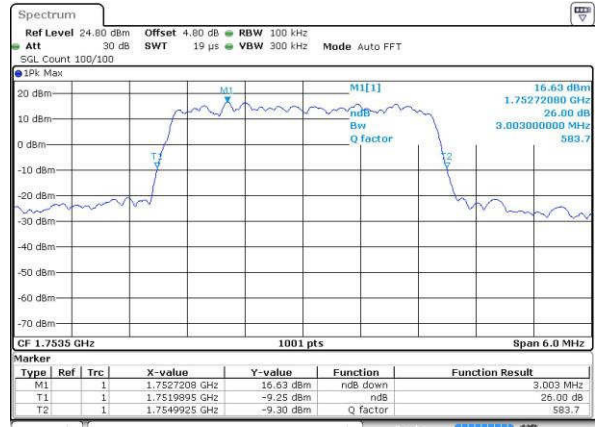

Date: 16.JUL.2016 23:27:16

Highest Channel / 1.4MHz / 16QAM

Date: 16.JUL.2016 23:27:27

LTE Band 4

Lowest Channel / 3MHz / QPSK

Date: 16.JUL.2016 23:34:21

Lowest Channel / 3MHz / 16QAM

Date: 16.JUL.2016 23:34:32

Middle Channel / 3MHz / QPSK

Date: 16.JUL.2016 23:41:27

Middle Channel / 3MHz / 16QAM

Date: 16.JUL.2016 23:41:37

Highest Channel / 3MHz / QPSK

Date: 16.JUL.2016 23:44:00

Highest Channel / 3MHz / 16QAM

Date: 16.JUL.2016 23:44:11

LTE Band 4

Lowest Channel / 5MHz / QPSK

Date: 18 JUL 2016 23:51:06

Lowest Channel / 5MHz / 16QAM

Date: 18 JUL 2016 23:51:16

Middle Channel / 5MHz / QPSK

Date: 18 JUL 2016 23:58:11

Middle Channel / 5MHz / 16QAM

Date: 18 JUL 2016 23:58:21

Highest Channel / 5MHz / QPSK

Date: 19 JUL 2016 00:00:44

Highest Channel / 5MHz / 16QAM

Date: 19 JUL 2016 00:00:55

LTE Band 4

Lowest Channel / 10MHz / QPSK

Date: 19 JUL 2016 00:07:49