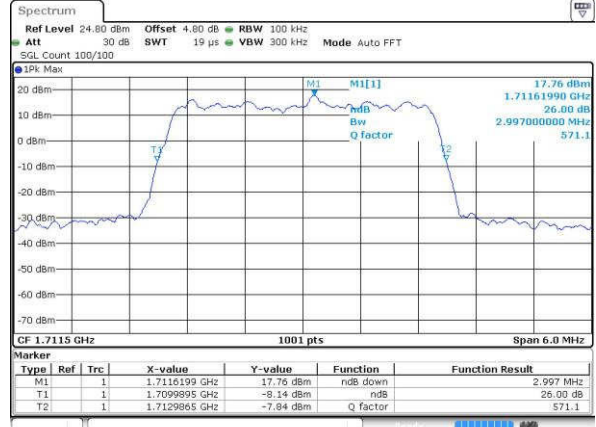

Date: 16.JUL.2016 23:17:37

Lowest Channel / 1.4MHz / 16QAM

Date: 16.JUL.2016 23:17:48

Middle Channel / 1.4MHz / QPSK

Date: 16.JUL.2016 23:24:43

Middle Channel / 1.4MHz / 16QAM

Date: 16.JUL.2016 23:24:53

Highest Channel / 1.4MHz / QPSK

Date: 16.JUL.2016 23:27:16

Highest Channel / 1.4MHz / 16QAM

Date: 16.JUL.2016 23:27:27

LTE Band 4

Lowest Channel / 3MHz / QPSK

Date: 16.JUL.2016 23:34:21

Lowest Channel / 3MHz / 16QAM

Date: 16.JUL.2016 23:34:32