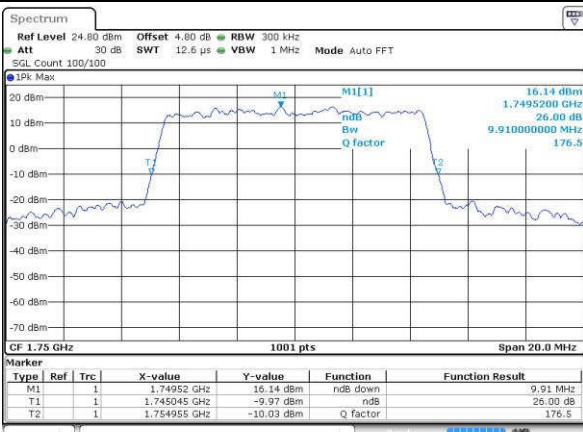

Date: 18 JUL 2016 23:58:21

Highest Channel / 5MHz / QPSK

Date: 19 JUL 2016 00:00:44

Highest Channel / 5MHz / 16QAM

Date: 19 JUL 2016 00:00:55

LTE Band 4

Lowest Channel / 10MHz / QPSK

Date: 19 JUL 2016 00:07:49

Lowest Channel / 10MHz / 16QAM

Date: 19 JUL 2016 00:08:00

Middle Channel / 10MHz / QPSK

Date: 19 JUL 2016 00:14:55

Middle Channel / 10MHz / 16QAM

Date: 19 JUL 2016 00:15:05

Highest Channel / 10MHz / QPSK

Date: 19 JUL 2016 00:17:28

Highest Channel / 10MHz / 16QAM

Date: 19 JUL 2016 00:17:38

LTE Band 4

Lowest Channel / 15MHz / QPSK

Date: 19 JUL 2016 00:24:33

Lowest Channel / 15MHz / 16QAM

Date: 19 JUL 2016 00:24:44

Middle Channel / 15MHz / QPSK