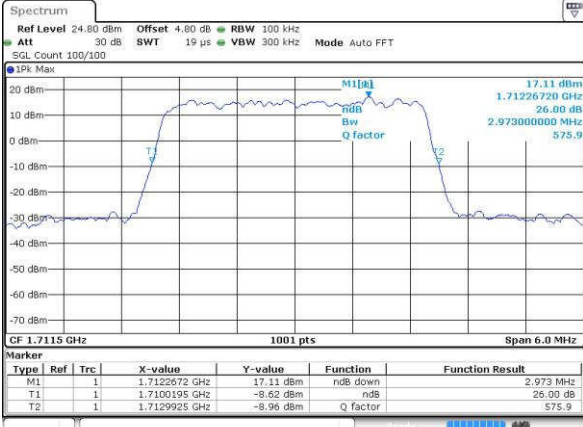

Date: 16.JUL.2016 23:27:16

Highest Channel / 1.4MHz / 16QAM

Date: 16.JUL.2016 23:27:27

LTE Band 4

Lowest Channel / 3MHz / QPSK

Date: 16.JUL.2016 23:34:21

Lowest Channel / 3MHz / 16QAM

Date: 16.JUL.2016 23:34:32