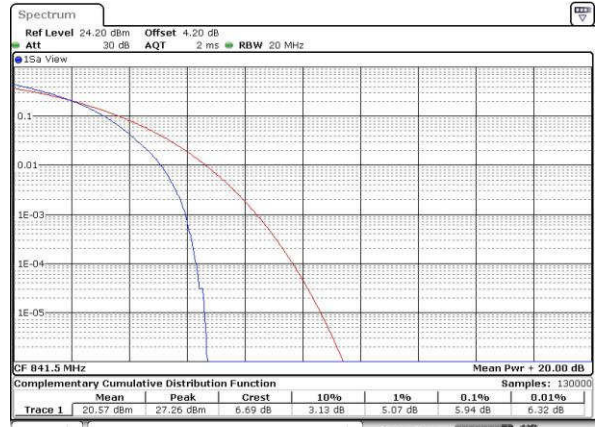

Date: 19 JUL 2016 22:51:12

Highest Channel / 1RB

Date: 19 JUL 2016 22:53:39

Highest Channel / Full RB

Date: 19 JUL 2016 22:53:52

LTE Band 26 / 15MHz / 16QAM

Lowest Channel / 1RB

Date: 19 JUL 2016 22:49:19

Lowest Channel / Full RB

Date: 19 JUL 2016 22:49:32

Middle Channel / 1RB

Date: 19 JUL 2016 22:51:37

Middle Channel / Full RB

Date: 19 JUL 2016 22:51:01

Highest Channel / 1RB

Date: 19 JUL 2016 22:53:27

Highest Channel / Full RB

Date: 19 JUL 2016 22:54:56

LTE Band 41 / 20MHz / QPSK

Lowest Channel / 1RB

Date: 23 JUL 2016 16:15:09

Lowest Channel / Full RB

Date: 23 JUL 2016 16:15:45

Middle Channel / 1RB