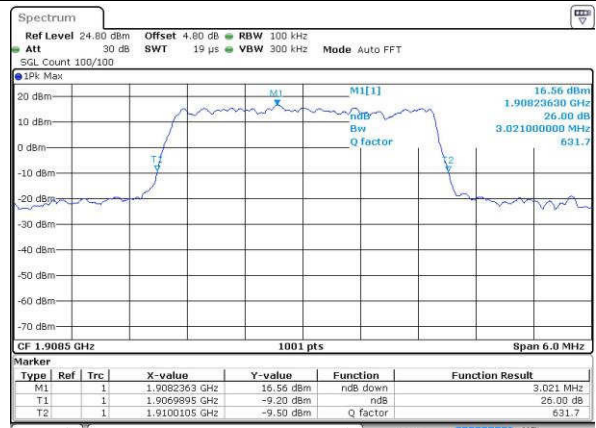

Date: 16.JUL.2016 21:14:07

Highest Channel / 1.4MHz / QPSK

Date: 16.JUL.2016 21:16:30

Highest Channel / 1.4MHz / 16QAM

Date: 16.JUL.2016 21:16:40

LTE Band 2

Lowest Channel / 3MHz / QPSK

Date: 16.JUL.2016 21:23:35

Lowest Channel / 3MHz / 16QAM

Date: 16.JUL.2016 21:23:46

Middle Channel / 3MHz / QPSK

Date: 16.JUL.2016 21:30:41

Middle Channel / 3MHz / 16QAM

Date: 16.JUL.2016 21:30:51

Highest Channel / 3MHz / QPSK

Date: 16.JUL.2016 21:33:14

Highest Channel / 3MHz / 16QAM

Date: 16.JUL.2016 21:33:24

LTE Band 2

Lowest Channel / 5MHz / QPSK

Date: 18.JUL.2016 21:40:19

Lowest Channel / 5MHz / 16QAM

Date: 18.JUL.2016 21:40:30

Middle Channel / 5MHz / QPSK