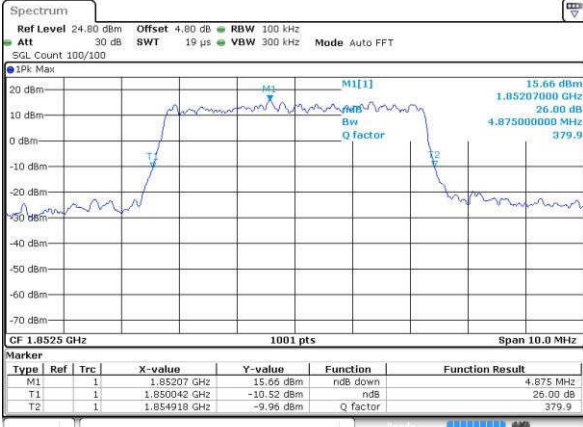

Highest Channel / 3MHz / 16QAM

Date: 16.JUL.2016 21:33:24

LTE Band 2

Lowest Channel / 5MHz / QPSK

Date: 18.JUL.2016 21:40:19

Lowest Channel / 5MHz / 16QAM

Date: 18.JUL.2016 21:40:30

Middle Channel / 5MHz / QPSK

Date: 18.JUL.2016 21:47:25

Middle Channel / 5MHz / 16QAM

Date: 18.JUL.2016 21:47:35

Highest Channel / 5MHz / QPSK

Date: 18.JUL.2016 21:49:58

Highest Channel / 5MHz / 16QAM

Date: 18.JUL.2016 21:50:09

LTE Band 2