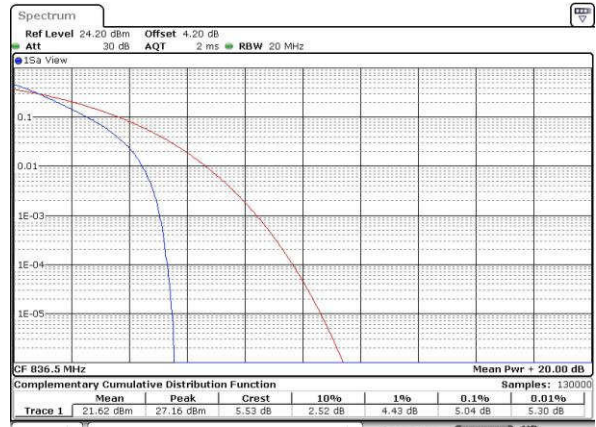

LTE Band 26 / 15MHz / QPSK

Lowest Channel / 1RB

Date: 19 JUL 2016 22:49:06

Lowest Channel / Full RB

Date: 19 JUL 2016 22:49:51

Middle Channel / 1RB

Date: 19 JUL 2016 22:51:24

Middle Channel / Full RB

Date: 19 JUL 2016 22:51:12

Highest Channel / 1RB

Date: 19 JUL 2016 22:53:39

Highest Channel / Full RB

Date: 19 JUL 2016 22:53:52

LTE Band 26 / 15MHz / 16QAM

Lowest Channel / 1RB

Date: 19 JUL 2016 22:49:19