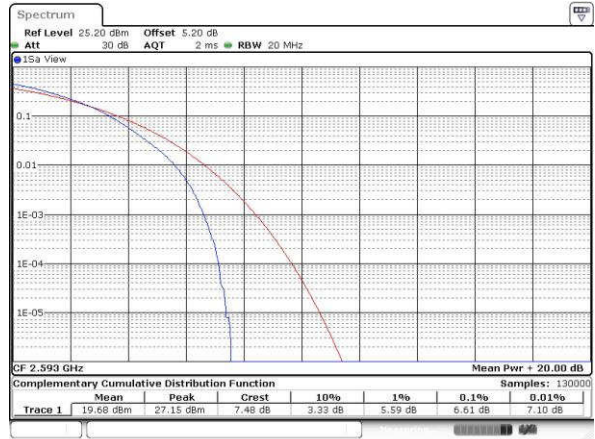

Date: 23 JUL 2016 16:16:04

Middle Channel / Full RB

Date: 23 JUL 2016 16:17:06

Highest Channel / 1RB

Date: 23 JUL 2016 16:17:45

Highest Channel / Full RB

Date: 23 JUL 2016 16:21:09

LTE Band 41 / 20MHz / 16QAM

Lowest Channel / 1RB

Date: 23.JUL.2016 22:04:51

Lowest Channel / Full RB

Date: 23.JUL.2016 16:12:33

Middle Channel / 1RB

Date: 23.JUL.2016 16:13:06

Middle Channel / Full RB

Date: 23.JUL.2016 16:13:33

Highest Channel / 1RB

Date: 23.JUL.2016 16:14:05

Highest Channel / Full RB

Date: 23.JUL.2016 16:14:35

26dB Bandwidth

Mode	LTE Band 2 : 26dB BW(MHz)											
	1.4MHz		3MHz		5MHz		10MHz		15MHz		20MHz	
Mod.	QPSK	16QAM	QPSK	16QAM	QPSK	16QAM	QPSK	16QAM	QPSK	16QAM	QPSK	16QAM
Lowest CH	1.278	1.346	3.039	3.015	4.875	4.835	9.71	9.77	14.416	14.206	20.3	20.1
Middle CH	1.27	1.312	3.003	3.003	4.915	4.905	9.77	9.65	14.356	14.356	20.06	20.18
Highest CH	1.273	1.253	3.033	3.021	4.945	4.955	10.01	9.93	14.236	14.356	20.1	20.18

Mode	LTE Band 4 : 26dB BW(MHz)											
	1.4MHz		3MHz		5MHz		10MHz		15MHz		20MHz	
Mod.	QPSK	16QAM	QPSK	16QAM	QPSK	16QAM	QPSK	16QAM	QPSK	16QAM	QPSK	16QAM
Lowest CH	1.248	1.27	2.973	2.997	4.965	4.835	9.81	9.69	14.446	14.206	20.1	20.18
Middle CH	1.264	1.264	3.027	3.009	5.025	4.935	9.77	9.71	14.266	14.296	20.02	20.14
Highest CH	1.267	1.248	2.997	3.003	4.905	4.945	9.91	9.87	14.206	14.356	20.3	20.22