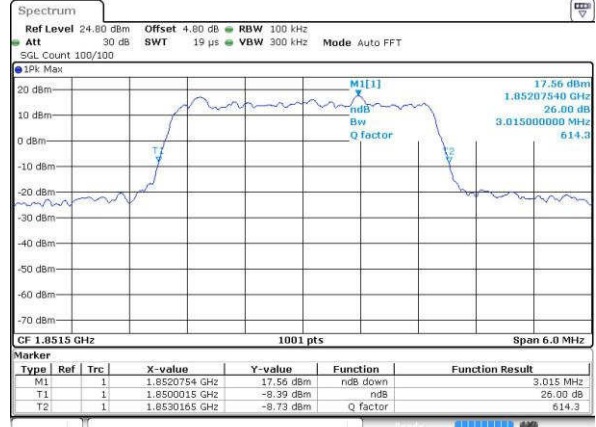

LTE Band 2

Lowest Channel / 1.4MHz / QPSK

Date: 16.JUL.2016 21:06:51

Lowest Channel / 1.4MHz / 16QAM

Date: 16.JUL.2016 21:07:01

Middle Channel / 1.4MHz / QPSK

Date: 16.JUL.2016 21:13:56

Middle Channel / 1.4MHz / 16QAM

Date: 16.JUL.2016 21:14:07

Highest Channel / 1.4MHz / QPSK

Date: 16.JUL.2016 21:16:30

Highest Channel / 1.4MHz / 16QAM

Date: 16.JUL.2016 21:16:40

LTE Band 2

Lowest Channel / 3MHz / QPSK

Date: 16.JUL.2016 21:23:35

Lowest Channel / 3MHz / 16QAM

Date: 16.JUL.2016 21:23:46

Middle Channel / 3MHz / QPSK

Date: 16.JUL.2016 21:30:41

Middle Channel / 3MHz / 16QAM

Date: 16.JUL.2016 21:30:51

Highest Channel / 3MHz / QPSK

Date: 16.JUL.2016 21:33:14