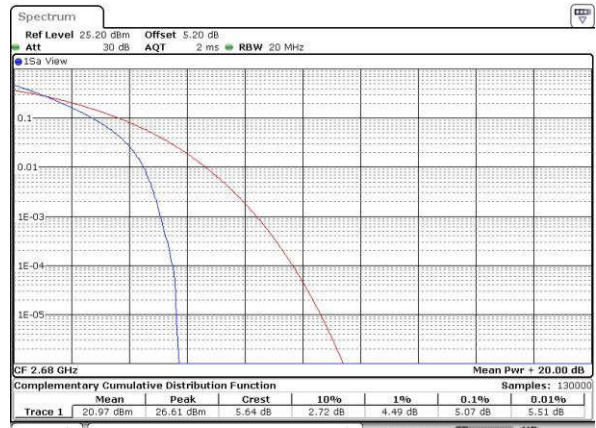

Highest Channel / Full RB

Date: 19 JUL 2016 22:54:56

LTE Band 41 / 20MHz / QPSK

Lowest Channel / 1RB

Date: 23 JUL 2016 16:15:09

Lowest Channel / Full RB

Date: 23 JUL 2016 16:15:45

Middle Channel / 1RB

Date: 23 JUL 2016 16:16:04

Middle Channel / Full RB

Date: 23 JUL 2016 16:17:06

Highest Channel / 1RB

Date: 23 JUL 2016 16:17:45

Highest Channel / Full RB

Date: 23 JUL 2016 16:21:09

LTE Band 41 / 20MHz / 16QAM

Lowest Channel / 1RB

Date: 23.JUL.2016 22:04:51

Lowest Channel / Full RB

Date: 23.JUL.2016 16:12:33

Middle Channel / 1RB

Date: 23.JUL.2016 16:13:06

Middle Channel / Full RB

Date: 23.JUL.2016 16:13:33

Highest Channel / 1RB

Date: 23.JUL.2016 16:14:05

Highest Channel / Full RB

Date: 23.JUL.2016 16:14:35

26dB Bandwidth

Mode	LTE Band 2 : 26dB BW(MHz)											
	1.4MHz		3MHz		5MHz		10MHz		15MHz		20MHz	
Mod.	QPSK	16QAM	QPSK	16QAM	QPSK	16QAM	QPSK	16QAM	QPSK	16QAM	QPSK	16QAM
Lowest CH	1.278	1.346	3.039	3.015	4.875	4.835	9.71	9.77	14.416	14.206	20.3	20.1
Middle CH	1.27	1.312	3.003	3.003	4.915	4.905	9.77	9.65	14.356	14.356	20.06	20.18
Highest CH	1.273	1.253	3.033	3.021	4.945	4.955	10.01	9.93	14.236	14.356	20.1	20.18