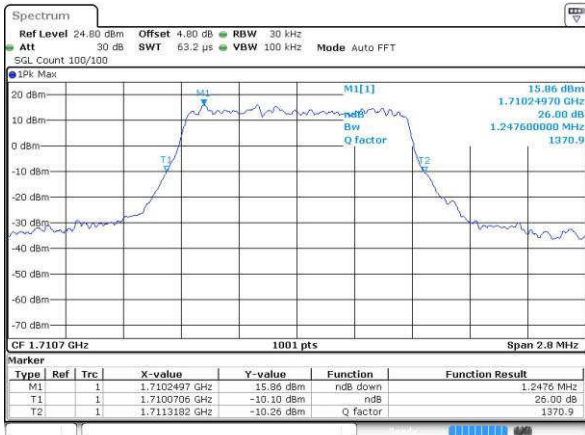

Date: 16 JUL 2016 22:23:37

LTE Band 2

Lowest Channel / 20MHz / QPSK

Date: 16.JUL.2016 22:46:26

Lowest Channel / 20MHz / 16QAM

Date: 16.JUL.2016 22:46:37

Middle Channel / 20MHz / QPSK

Date: 16.JUL.2016 22:53:32

Middle Channel / 20MHz / 16QAM

Date: 16.JUL.2016 22:53:42

Highest Channel / 20MHz / QPSK

Date: 16.JUL.2016 22:56:05

Highest Channel / 20MHz / 16QAM

Date: 16.JUL.2016 22:56:16

LTE Band 4

Lowest Channel / 1.4MHz / QPSK

Date: 16.JUL.2016 23:17:37

Lowest Channel / 1.4MHz / 16QAM

Date: 16.JUL.2016 23:17:48

Middle Channel / 1.4MHz / QPSK

Date: 16.JUL.2016 23:24:43

Middle Channel / 1.4MHz / 16QAM

Date: 16.JUL.2016 23:24:53

Highest Channel / 1.4MHz / QPSK

Date: 16.JUL.2016 23:27:16

Highest Channel / 1.4MHz / 16QAM

Date: 16.JUL.2016 23:27:27

LTE Band 4

Lowest Channel / 3MHz / QPSK

Date: 16.JUL.2016 23:34:21

Lowest Channel / 3MHz / 16QAM

Date: 16.JUL.2016 23:34:32