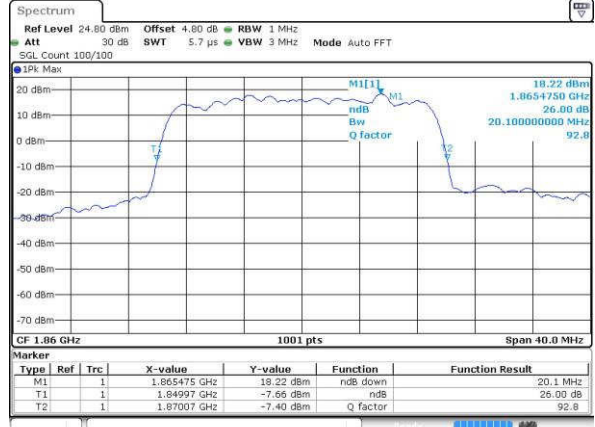

Date: 16 JUL 2016 22:13:58

Middle Channel / 15MHz / QPSK

Date: 16 JUL 2016 22:20:53

Middle Channel / 15MHz / 16QAM

Date: 16 JUL 2016 22:21:04

Highest Channel / 15MHz / QPSK

Date: 16 JUL 2016 22:23:26

Highest Channel / 15MHz / 16QAM

Date: 16 JUL 2016 22:23:37

LTE Band 2

Lowest Channel / 20MHz / QPSK

Date: 16.JUL.2016 22:46:26

Lowest Channel / 20MHz / 16QAM

Date: 16.JUL.2016 22:46:37

Middle Channel / 20MHz / QPSK

Date: 16.JUL.2016 22:53:32

Middle Channel / 20MHz / 16QAM

Date: 16.JUL.2016 22:53:42

Highest Channel / 20MHz / QPSK

Date: 16.JUL.2016 22:56:05

Highest Channel / 20MHz / 16QAM

Date: 16.JUL.2016 22:56:16

LTE Band 4

Lowest Channel / 1.4MHz / QPSK