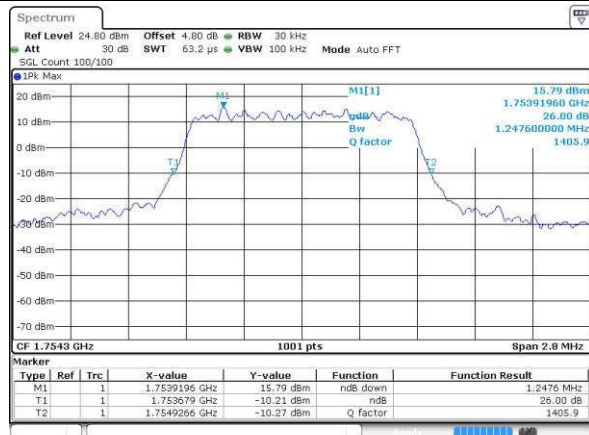

Middle Channel / 20MHz / 16QAM

Date: 16.JUL.2016 22:53:42

Highest Channel / 20MHz / QPSK

Date: 16.JUL.2016 22:56:05

Highest Channel / 20MHz / 16QAM

Date: 16.JUL.2016 22:56:16

LTE Band 4

Lowest Channel / 1.4MHz / QPSK

Date: 16.JUL.2016 23:17:37

Lowest Channel / 1.4MHz / 16QAM

Date: 16.JUL.2016 23:17:48

Middle Channel / 1.4MHz / QPSK

Date: 16.JUL.2016 23:24:43

Middle Channel / 1.4MHz / 16QAM

Date: 16.JUL.2016 23:24:53

Highest Channel / 1.4MHz / QPSK

Date: 16.JUL.2016 23:27:16

Highest Channel / 1.4MHz / 16QAM

Date: 16.JUL.2016 23:27:27

LTE Band 4

Lowest Channel / 3MHz / QPSK

Date: 16.JUL.2016 23:34:21

Lowest Channel / 3MHz / 16QAM

Date: 16.JUL.2016 23:34:32