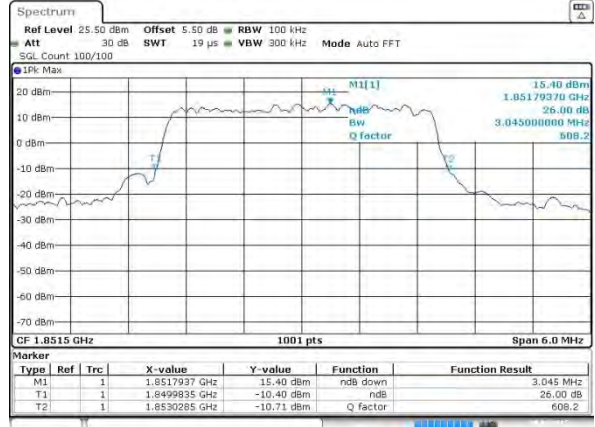

Date: 9 AUG 2015 17:31:40

Highest Channel / 1.4MHz / 16QAM

Date: 9 AUG 2015 17:31:24

LTE Band 25

Lowest Channel / 3MHz / QPSK

Date: 9 AUG 2015 20:25:38

Lowest Channel / 3MHz / 16QAM

Date: 9 AUG 2015 20:26:45