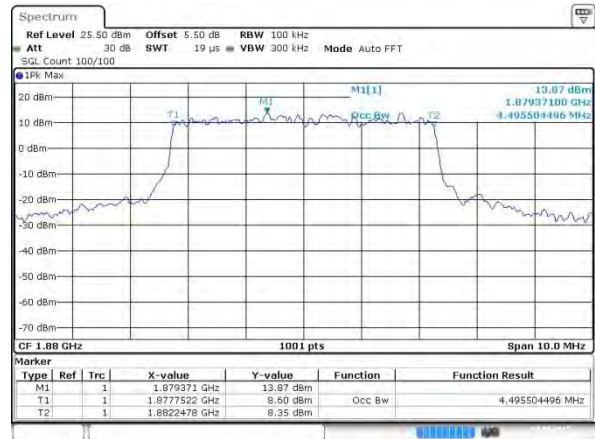

Middle Channel / 5MHz / 16QAM

Date: 2 AUG 2015 02:09:58