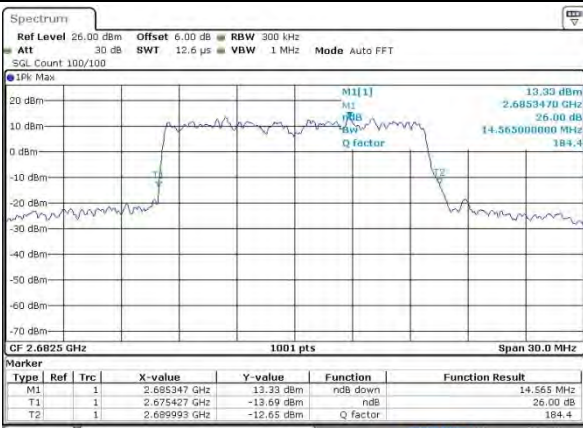

Highest Channel / 10MHz / 16QAM

Date 3 AUG 2015 03:37:14

LTE Band 41

Lowest Channel / 15MHz / QPSK

Date 3 AUG 2015 03:37:46

Lowest Channel / 15MHz / 16QAM

Date 3 AUG 2015 03:37:56

Middle Channel / 15MHz / QPSK

Date 3 AUG 2015 03:38:28

Middle Channel / 15MHz / 16QAM

Date 3 AUG 2015 03:38:38

Highest Channel / 15MHz / QPSK

Date 3 AUG 2015 03:39:10

Highest Channel / 15MHz / 16QAM

Date 3 AUG 2015 03:39:20

LTE Band 41