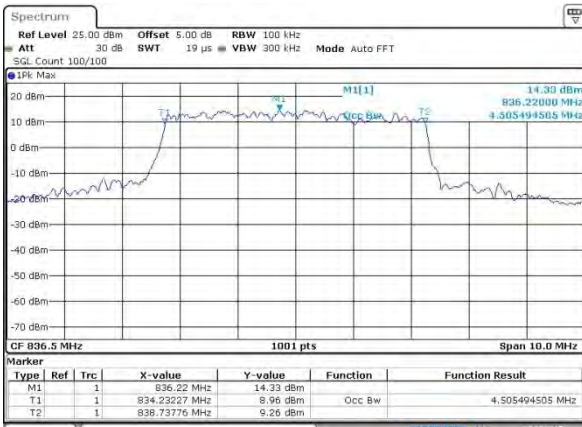

Middle Channel / 5MHz / QPSK

Date: 2 AUG 2015 06:45:43