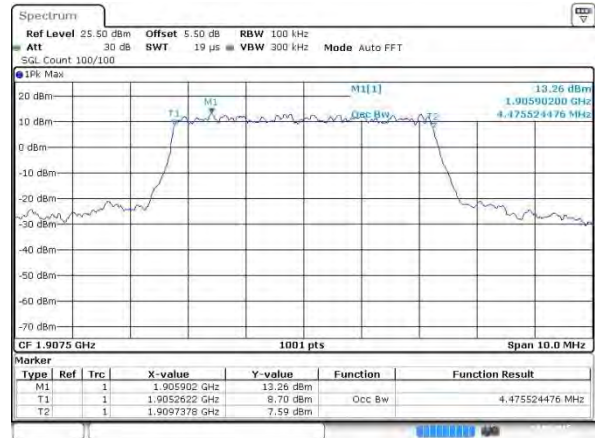

Date: 2 AUG 2015 02:08:47

Middle Channel / 5MHz / 16QAM

Date: 2 AUG 2015 02:09:58

Highest Channel / 5MHz / QPSK

Date: 2 AUG 2015 02:12:20

Highest Channel / 5MHz / 16QAM

Date: 2 AUG 2015 02:12:30

LTE Band 2