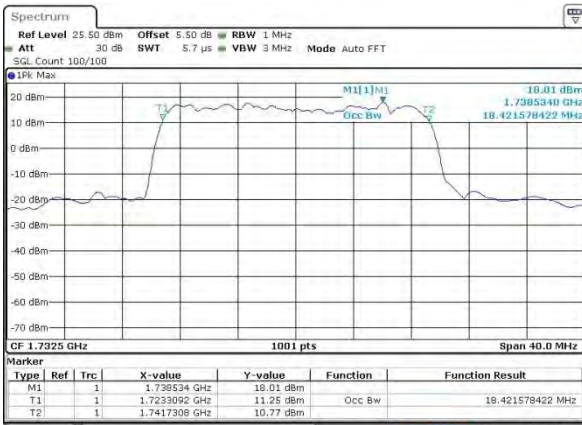

Date: 2 AUG 2015 04:38:33

LTE Band 4

Lowest Channel / 20MHz / QPSK

Date: 2 AUG 2015 04:45:27

Lowest Channel / 20MHz / 16QAM

Date: 2 AUG 2015 04:45:38

Middle Channel / 20MHz / QPSK

Date: 2 AUG 2015 04:52:32