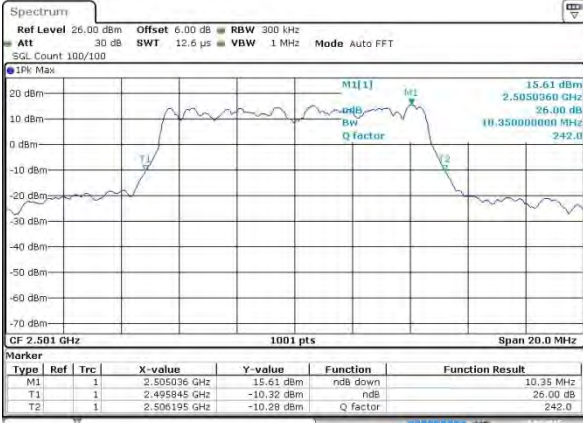

Date 3 AUG 2015 03:34:26

Highest Channel / 5MHz / QPSK

Date 3 AUG 2015 03:34:58

Highest Channel / 5MHz / 16QAM

Date 3 AUG 2015 03:35:08

LTE Band 41

Lowest Channel / 10MHz / QPSK

Date 3 AUG 2015 03:35:40