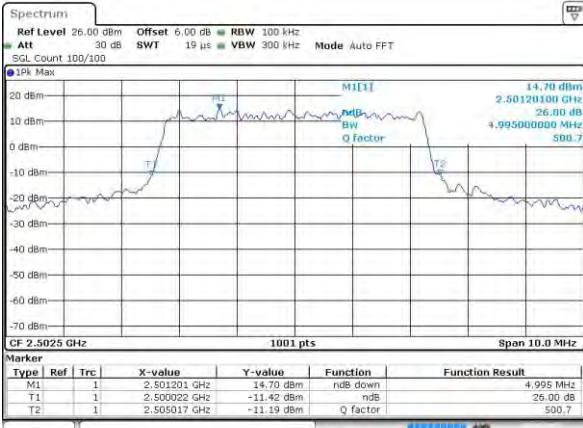

Highest Channel / 10MHz / 16QAM

Date: 2 AUG 2015 07:11:39

LTE Band 7

Lowest Channel / 5MHz / QPSK

Date: 3 AUG 2015 00:24:13

Lowest Channel / 5MHz / 16QAM

Date: 3 AUG 2015 00:24:24

Middle Channel / 5MHz / QPSK

Date: 3 AUG 2015 00:29:29

Middle Channel / 5MHz / 16QAM

Date: 3 AUG 2015 00:29:40

Highest Channel / 5MHz / QPSK

Date: 3 AUG 2015 00:30:11

Highest Channel / 5MHz / 16QAM

Date: 3 AUG 2015 00:30:22

LTE Band 7