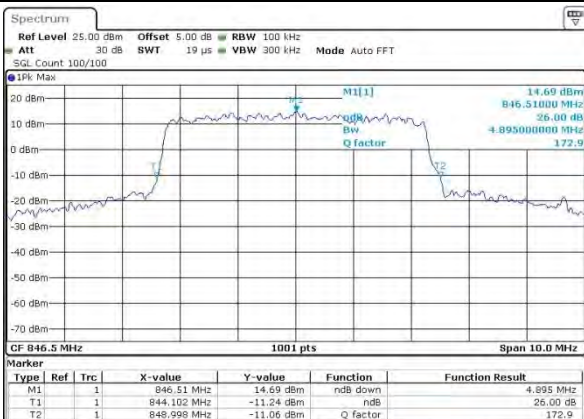

LTE Band 5

Lowest Channel / 5MHz / QPSK

Date: 2 AUG 2015 06:38:00

Lowest Channel / 5MHz / 16QAM

Date: 2 AUG 2015 06:36:11

Middle Channel / 5MHz / QPSK

Date: 2 AUG 2015 06:46:04

Middle Channel / 5MHz / 16QAM

Date: 2 AUG 2015 06:46:14

Highest Channel / 5MHz / QPSK

Date: 2 AUG 2015 06:48:38

Highest Channel / 5MHz / 16QAM

Date: 2 AUG 2015 06:48:46

LTE Band 5

Lowest Channel / 10MHz / QPSK

Date: 2 AUG 2015 06:58:40