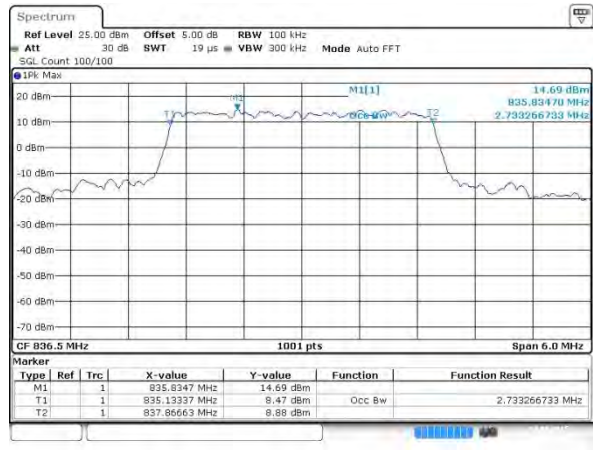

Middle Channel / 3MHz / 16QAM