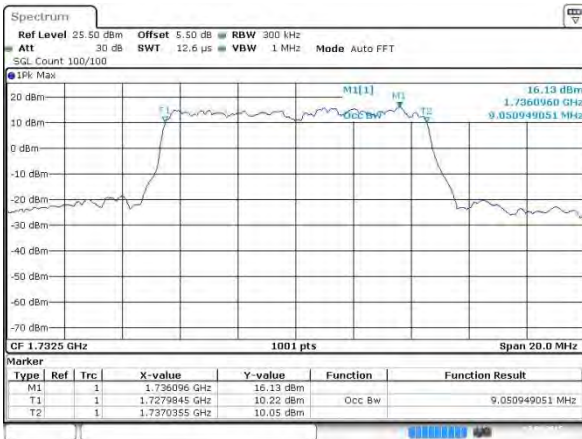

Lowest Channel / 10MHz / QPSK

Date: 2 AUG 2015 04:12:02

Lowest Channel / 10MHz / 16QAM

Date: 2 AUG 2015 04:12:13

Middle Channel / 10MHz / QPSK

Date: 2 AUG 2015 04:19:07

Middle Channel / 10MHz / 16QAM

Date: 2 AUG 2015 04:19:17

Highest Channel / 10MHz / QPSK

Date: 2 AUG 2015 04:21:40

Highest Channel / 10MHz / 16QAM

Date: 2 AUG 2015 04:21:50

LTE Band 4

Lowest Channel / 15MHz / QPSK

Date: 2 AUG 2015 04:28:45

Lowest Channel / 15MHz / 16QAM