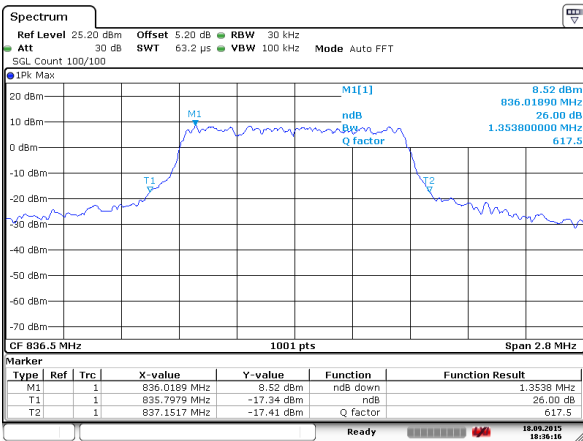

Highest Channel / 20MHz / QPSK

Date: 9 AUG 2015 20:48:57

Highest Channel / 20MHz / 16QAM

Date: 9 AUG 2015 20:47:53

LTE Band 26

Lowest Channel / 1.4MHz / QPSK

Date: 18 SEP 2015 18:48:24

Lowest Channel / 1.4MHz / 16QAM

Date: 18 SEP 2015 18:47:13

Middle Channel / 1.4MHz / QPSK

Date: 18 SEP 2015 18:36:16

Middle Channel / 1.4MHz / 16QAM

Date: 18 SEP 2015 18:35:20

Highest Channel / 1.4MHz / QPSK

Date: 18 SEP 2015 18:38:11

Highest Channel / 1.4MHz / 16QAM