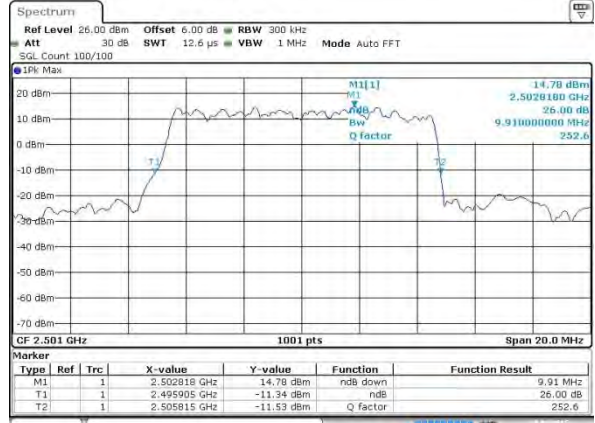

Lowest Channel / 10MHz / 16QAM

Date 3 AUG 2015 03:35:50