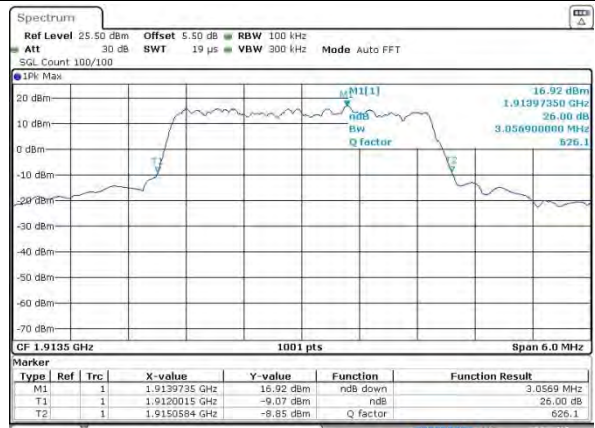

Highest Channel / 3MHz / 16QAM

Date: 9 AUG 2015 20:27:42