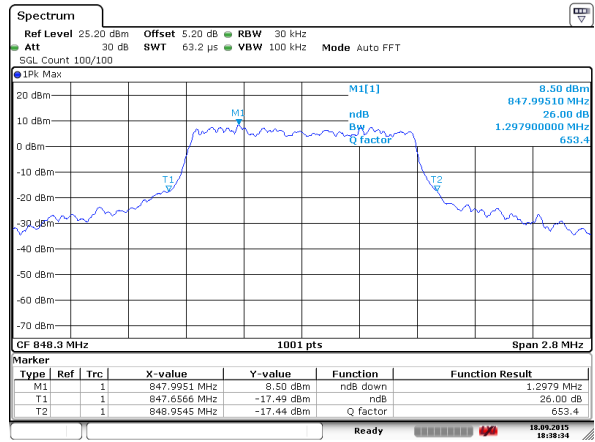

Highest Channel / 20MHz / QPSK

Date: 9 AUG 2015 20:48:57

Highest Channel / 20MHz / 16QAM

Date: 9 AUG 2015 20:47:53

LTE Band 26

Lowest Channel / 1.4MHz / QPSK

Date: 18 SEP 2015 18:48:24

Lowest Channel / 1.4MHz / 16QAM

Date: 18 SEP 2015 18:47:13

Middle Channel / 1.4MHz / QPSK

Date: 18 SEP 2015 18:36:16

Middle Channel / 1.4MHz / 16QAM

Date: 18 SEP 2015 18:35:20

Highest Channel / 1.4MHz / QPSK

Date: 18 SEP 2015 18:38:11

Highest Channel / 1.4MHz / 16QAM

Date: 18 SEP 2015 18:38:34

LTE Band 26

Lowest Channel / 3MHz / QPSK

Date: 18 SEP 2015 18:40:24

Lowest Channel / 3MHz / 16QAM

Date: 18 SEP 2015 18:40:48

Middle Channel / 3MHz / QPSK

Date: 18 SEP 2015 18:42:29

Middle Channel / 3MHz / 16QAM

Date: 18 SEP 2015 18:42:11

Highest Channel / 3MHz / QPSK

Date: 18 SEP 2015 18:44:27

Highest Channel / 3MHz / 16QAM

Date: 18 SEP 2015 18:43:53

LTE Band 26

Lowest Channel / 5MHz / QPSK