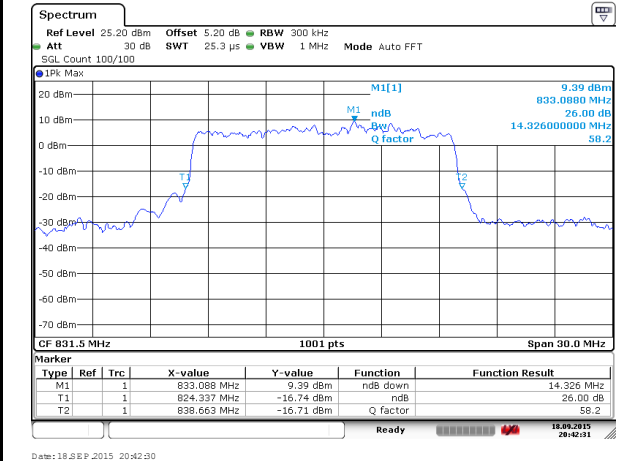

Lowest Channel / 5MHz / 16QAM

Middle Channel / 5MHz / QPSK

Middle Channel / 5MHz / 16QAM

Highest Channel / 5MHz / QPSK

Highest Channel / 5MHz / 16QAM

LTE Band 26

Lowest Channel / 10MHz / QPSK

Lowest Channel / 10MHz / 16QAM

Middle Channel / 10MHz / QPSK

Middle Channel / 10MHz / 16QAM

Highest Channel / 10MHz / QPSK

Highest Channel / 10MHz / 16QAM

LTE Band 26

Channel 26765 / 15MHz / QPSK

Channel 26765 / 15MHz / 16QAM

Lowest Channel / 15MHz / QPSK

Lowest Channel / 15MHz / 16QAM

Middle Channel / 15MHz / QPSK

Middle Channel / 15MHz / 16QAM

LTE Band 26

Highest Channel / 15MHz / QPSK

Date: 18 SEP 2015 20:45:06

Highest Channel / 15MHz / 16QAM

Date: 18 SEP 2015 20:45:20