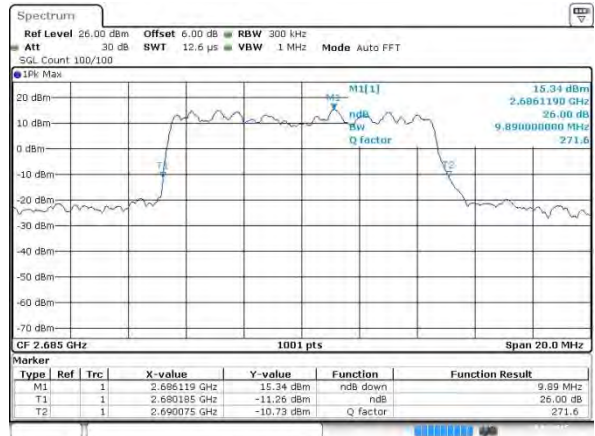

Highest Channel / 10MHz / 16QAM

Date 3 AUG 2015 03:37:14