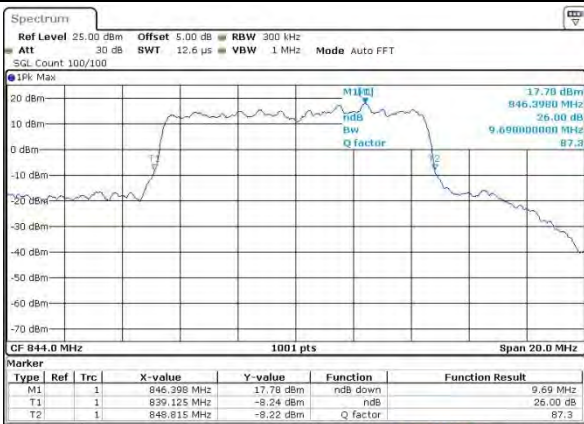

Date: 2 AUG 2015 06:46:14

Highest Channel / 5MHz / QPSK

Date: 2 AUG 2015 06:48:38

Highest Channel / 5MHz / 16QAM

Date: 2 AUG 2015 06:48:46

LTE Band 5

Lowest Channel / 10MHz / QPSK

Date: 2 AUG 2015 06:58:40

Lowest Channel / 10MHz / 16QAM

Date: 2 AUG 2015 06:58:50

Middle Channel / 10MHz / QPSK

Date: 2 AUG 2015 07:08:47

Middle Channel / 10MHz / 16QAM

Date: 2 AUG 2015 07:08:58

Highest Channel / 10MHz / QPSK

Date: 2 AUG 2015 07:11:29

Highest Channel / 10MHz / 16QAM

Date: 2 AUG 2015 07:11:39

LTE Band 7

Lowest Channel / 5MHz / QPSK

Date: 3 AUG 2015 00:24:13

Lowest Channel / 5MHz / 16QAM

Date: 3 AUG 2015 00:24:24

Middle Channel / 5MHz / QPSK