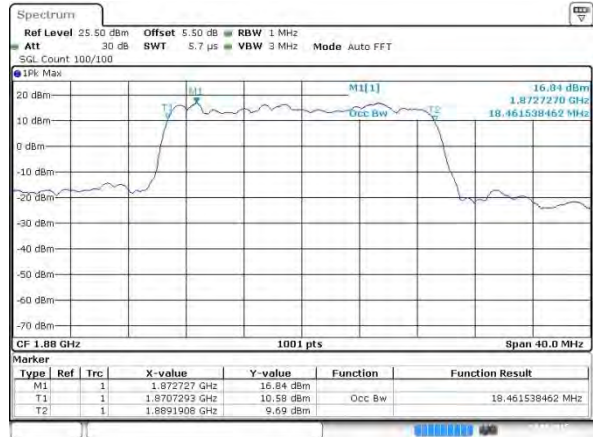

Middle Channel / 20MHz / 16QAM

Date: 2 AUG 2015 03:00:04