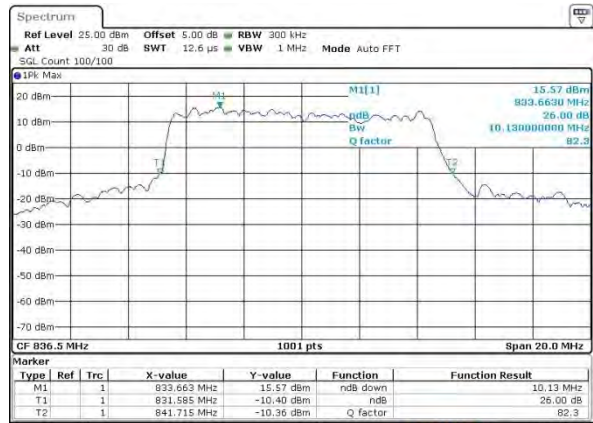

Date: 2 AUG 2015 06:46:14

Highest Channel / 5MHz / QPSK

Date: 2 AUG 2015 06:48:38

Highest Channel / 5MHz / 16QAM

Date: 2 AUG 2015 06:48:46

LTE Band 5

Lowest Channel / 10MHz / QPSK

Date: 2 AUG 2015 06:58:40

Lowest Channel / 10MHz / 16QAM

Date: 2 AUG 2015 06:58:50

Middle Channel / 10MHz / QPSK

Date: 2 AUG 2015 07:08:47

Middle Channel / 10MHz / 16QAM

Date: 2 AUG 2015 07:08:58

Highest Channel / 10MHz / QPSK

Date: 2 AUG 2015 07:11:29

Highest Channel / 10MHz / 16QAM

Date: 2 AUG 2015 07:11:39

LTE Band 7

Lowest Channel / 5MHz / QPSK

Date: 3 AUG 2015 00:24:13

Lowest Channel / 5MHz / 16QAM

Date: 3 AUG 2015 00:24:24

Middle Channel / 5MHz / QPSK

Date: 3 AUG 2015 00:29:29

Middle Channel / 5MHz / 16QAM

Date: 3 AUG 2015 00:29:40

Highest Channel / 5MHz / QPSK

Date: 3 AUG 2015 00:30:11

Highest Channel / 5MHz / 16QAM

Date: 3 AUG 2015 00:30:22

LTE Band 7