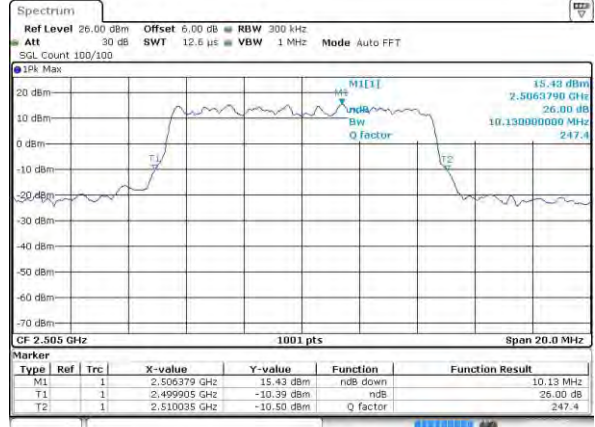

Lowest Channel / 10MHz / 16QAM

Date: 3 AUG 2015 00:35:38