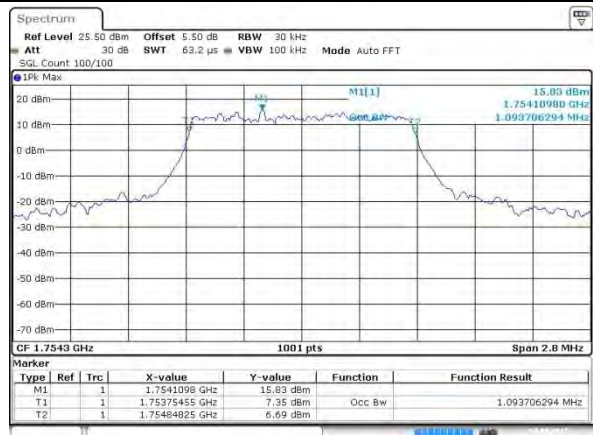

Middle Channel / 20MHz / 16QAM

Date: 2 AUG 2015 03:00:04

Highest Channel / 20MHz / QPSK

Date: 2 AUG 2015 03:02:28

Highest Channel / 20MHz / 16QAM

Date: 2 AUG 2015 03:02:38

LTE Band 4

Lowest Channel / 1.4MHz / QPSK

Date: 2 AUG 2015 05:02:09

Lowest Channel / 1.4MHz / 16QAM

Date: 2 AUG 2015 05:02:20

Middle Channel / 1.4MHz / QPSK

Date: 2 AUG 2015 05:08:15

Middle Channel / 1.4MHz / 16QAM

Date: 2 AUG 2015 05:08:25

Highest Channel / 1.4MHz / QPSK

Date: 2 AUG 2015 05:11:48

Highest Channel / 1.4MHz / 16QAM

Date: 2 AUG 2015 05:11:58

LTE Band 4

Lowest Channel / 3MHz / QPSK

Date: 2 AUG 2015 03:38:37

Lowest Channel / 3MHz / 16QAM

Date: 2 AUG 2015 03:38:47