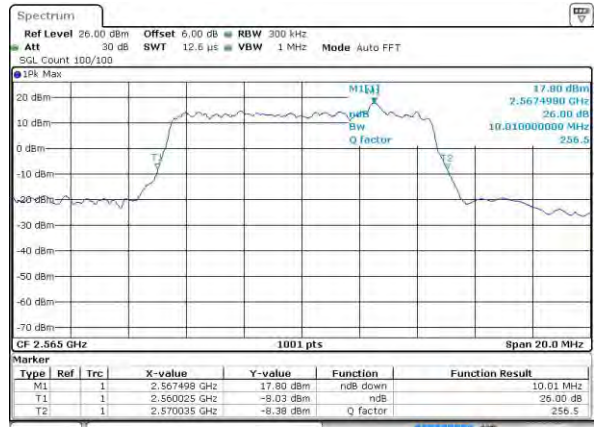

Date: 3 AUG 2015 00:29:29

Middle Channel / 5MHz / 16QAM

Date: 3 AUG 2015 00:29:40

Highest Channel / 5MHz / QPSK

Date: 3 AUG 2015 00:30:11

Highest Channel / 5MHz / 16QAM

Date: 3 AUG 2015 00:30:22

LTE Band 7

Lowest Channel / 10MHz / QPSK

Date: 3 AUG 2015 00:35:28

Lowest Channel / 10MHz / 16QAM

Date: 3 AUG 2015 00:35:38

Middle Channel / 10MHz / QPSK

Date: 3 AUG 2015 00:40:44

Middle Channel / 10MHz / 16QAM

Date: 3 AUG 2015 00:40:54

Highest Channel / 10MHz / QPSK

Date: 3 AUG 2015 00:41:26

Highest Channel / 10MHz / 16QAM

Date: 3 AUG 2015 00:41:36

LTE Band 7

Lowest Channel / 15MHz / QPSK

Date: 3 AUG 2015 00:46:42

Lowest Channel / 15MHz / 16QAM