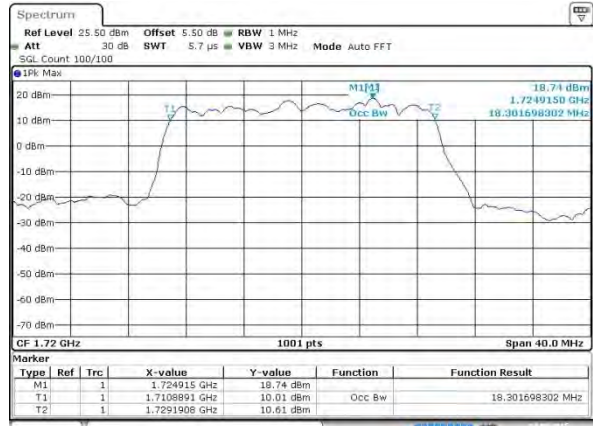

Date: 2 AUG 2015 04:38:33

LTE Band 4

Lowest Channel / 20MHz / QPSK

Date: 2 AUG 2015 04:45:27

Lowest Channel / 20MHz / 16QAM

Date: 2 AUG 2015 04:45:38

Middle Channel / 20MHz / QPSK

Date: 2 AUG 2015 04:52:32

Middle Channel / 20MHz / 16QAM

Date: 2 AUG 2015 04:52:42

Highest Channel / 20MHz / QPSK

Date: 2 AUG 2015 04:55:04

Highest Channel / 20MHz / 16QAM

Date: 2 AUG 2015 04:55:15

LTE Band 5

Lowest Channel / 1.4MHz / QPSK