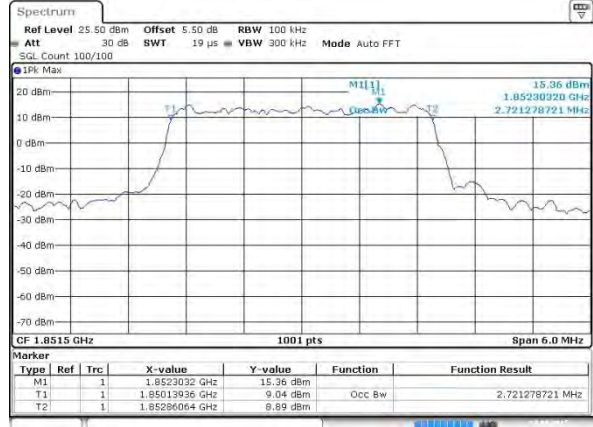

Lowest Channel / 3MHz / 16QAM

Date: 2 AUG 2015 01:46:11