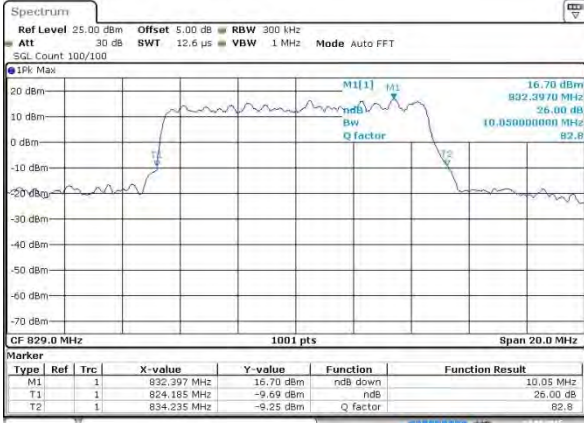

Date: 2 AUG 2015 06:46:14

Highest Channel / 5MHz / QPSK

Date: 2 AUG 2015 06:48:38

Highest Channel / 5MHz / 16QAM

Date: 2 AUG 2015 06:48:46

LTE Band 5

Lowest Channel / 10MHz / QPSK

Date: 2 AUG 2015 06:58:40