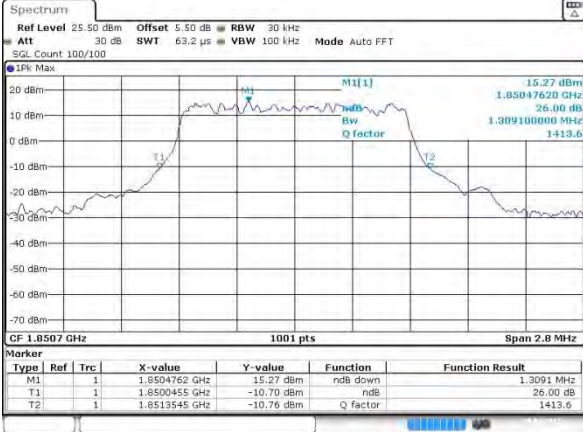

Date: 3 AUG 2015 00:52:50

LTE Band 7

Lowest Channel / 20MHz / QPSK

Date: 3 AUG 2015 00:57:56

Lowest Channel / 20MHz / 16QAM

Date: 3 AUG 2015 00:58:06

Middle Channel / 20MHz / QPSK

Date: 3 AUG 2015 01:03:11

Middle Channel / 20MHz / 16QAM

Date: 3 AUG 2015 01:03:22

Highest Channel / 20MHz / QPSK

Date: 3 AUG 2015 01:03:53

Highest Channel / 20MHz / 16QAM

Date: 3 AUG 2015 01:04:04

LTE Band 25

Lowest Channel / 1.4MHz / QPSK