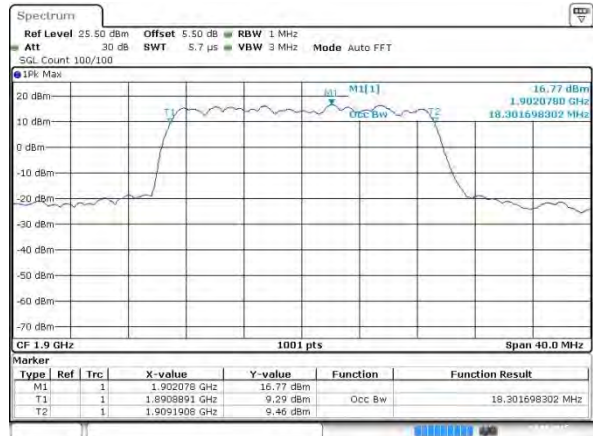

Middle Channel / 20MHz / 16QAM

Date: 2 AUG 2015 03:00:04

Highest Channel / 20MHz / QPSK

Date: 2 AUG 2015 03:02:28

Highest Channel / 20MHz / 16QAM

Date: 2 AUG 2015 03:02:38

LTE Band 4

Lowest Channel / 1.4MHz / QPSK