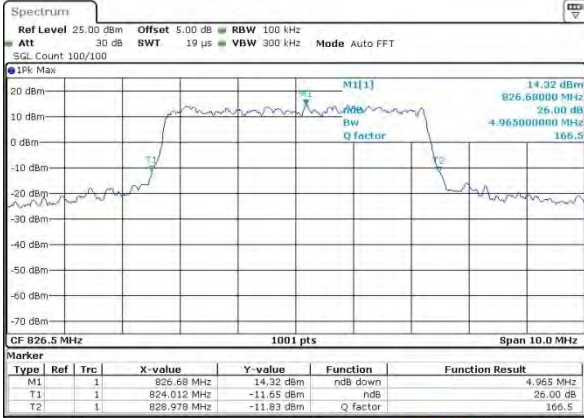

LTE Band 5

Lowest Channel / 5MHz / QPSK

Date: 2 AUG 2015 06:38:00

Lowest Channel / 5MHz / 16QAM

Date: 2 AUG 2015 06:36:11

Middle Channel / 5MHz / QPSK

Date: 2 AUG 2015 06:46:04

Middle Channel / 5MHz / 16QAM

Date: 2 AUG 2015 06:46:14

Highest Channel / 5MHz / QPSK

Date: 2 AUG 2015 06:48:38

Highest Channel / 5MHz / 16QAM

Date: 2 AUG 2015 06:48:46

LTE Band 5

Lowest Channel / 10MHz / QPSK

Date: 2 AUG 2015 06:58:40