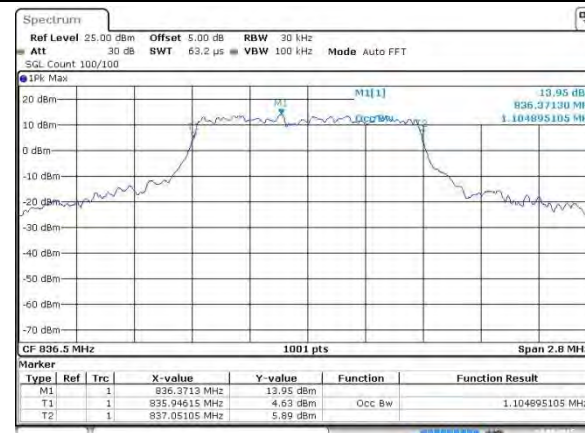

Middle Channel / 1.4MHz / 16QAM