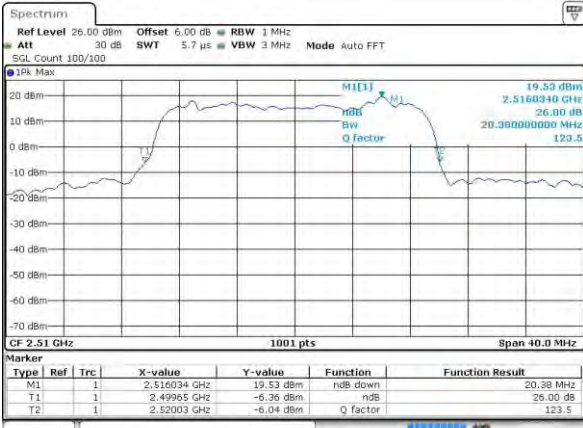

Highest Channel / 10MHz / QPSK

Date: 3 AUG 2015 00:41:26

Highest Channel / 10MHz / 16QAM

Date: 3 AUG 2015 00:41:36

LTE Band 7

Lowest Channel / 15MHz / QPSK

Date: 3 AUG 2015 00:46:42

Lowest Channel / 15MHz / 16QAM

Date: 3 AUG 2015 00:46:52

Middle Channel / 15MHz / QPSK

Date: 3 AUG 2015 00:51:58

Middle Channel / 15MHz / 16QAM

Date: 3 AUG 2015 00:52:08

Highest Channel / 15MHz / QPSK

Date: 3 AUG 2015 00:52:40

Highest Channel / 15MHz / 16QAM

Date: 3 AUG 2015 00:52:50

LTE Band 7

Lowest Channel / 20MHz / QPSK

Date: 3 AUG 2015 00:57:56

Lowest Channel / 20MHz / 16QAM

Date: 3 AUG 2015 00:58:06

Middle Channel / 20MHz / QPSK

Date: 3 AUG 2015 01:03:11