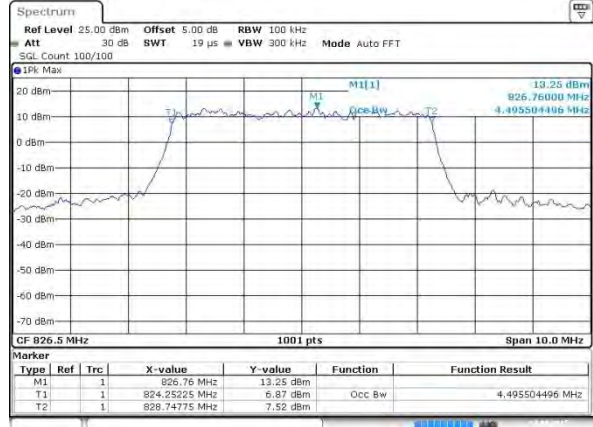

Middle Channel / 3MHz / QPSK

Middle Channel / 3MHz / 16QAM

Highest Channel / 3MHz / QPSK

Highest Channel / 3MHz / 16QAM

LTE Band 5

Lowest Channel / 5MHz / QPSK

Date: 2 AUG 2015 06:35:39

Lowest Channel / 5MHz / 16QAM