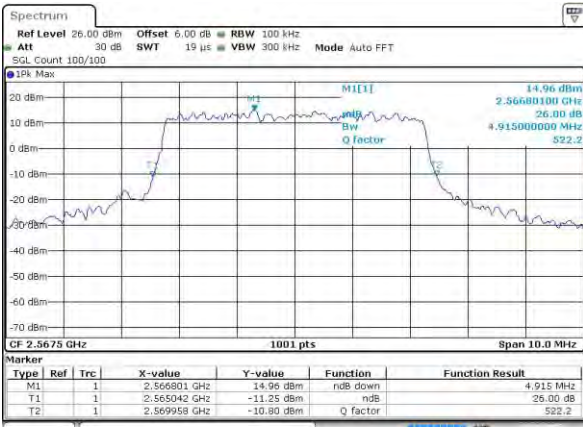

Highest Channel / 10MHz / 16QAM

Date: 2 AUG 2015 07:11:39

LTE Band 7

Lowest Channel / 5MHz / QPSK

Date: 3 AUG 2015 00:24:13

Lowest Channel / 5MHz / 16QAM

Date: 3 AUG 2015 00:24:24

Middle Channel / 5MHz / QPSK

Date: 3 AUG 2015 00:29:29

Middle Channel / 5MHz / 16QAM

Date: 3 AUG 2015 00:29:40

Highest Channel / 5MHz / QPSK

Date: 3 AUG 2015 00:30:11

Highest Channel / 5MHz / 16QAM

Date: 3 AUG 2015 00:30:22

LTE Band 7