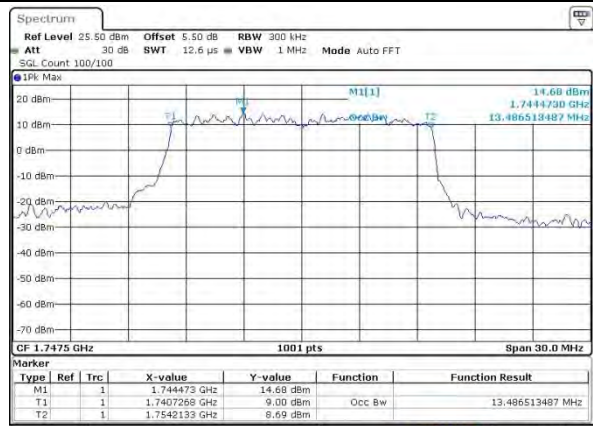

Highest Channel / 15MHz / 16QAM

Date: 2 AUG 2015 04:38:33