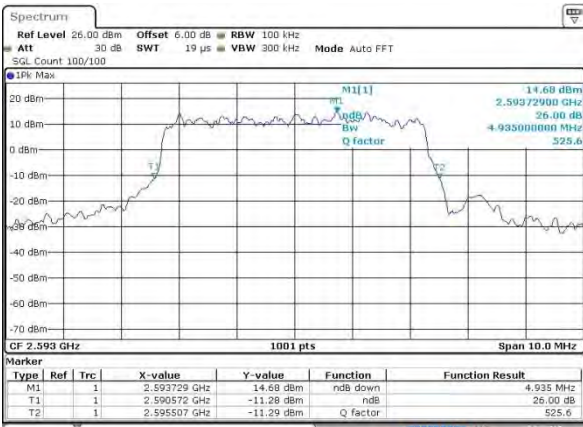

LTE Band 41

Lowest Channel / 5MHz / QPSK

Date 3 AUG 2015 03:33:33

Lowest Channel / 5MHz / 16QAM

Date 3 AUG 2015 03:33:44

Middle Channel / 5MHz / QPSK

Date 3 AUG 2015 03:34:15

Middle Channel / 5MHz / 16QAM

Date 3 AUG 2015 03:34:26

Highest Channel / 5MHz / QPSK

Date 3 AUG 2015 03:34:58

Highest Channel / 5MHz / 16QAM

Date 3 AUG 2015 03:35:08

LTE Band 41

Lowest Channel / 10MHz / QPSK

Date 3 AUG 2015 03:35:40