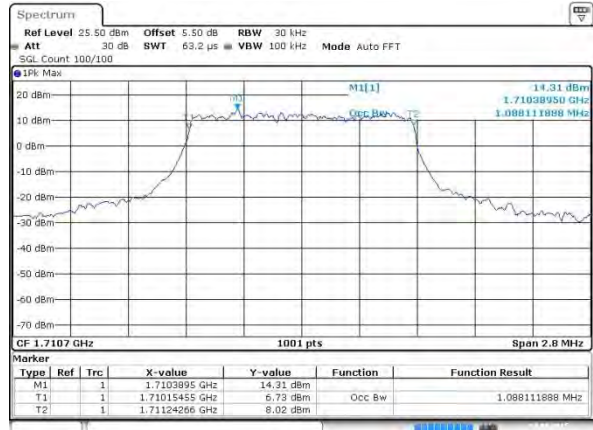

Lowest Channel / 1.4MHz / 16QAM

Date: 2 AUG 2015 05:02:20