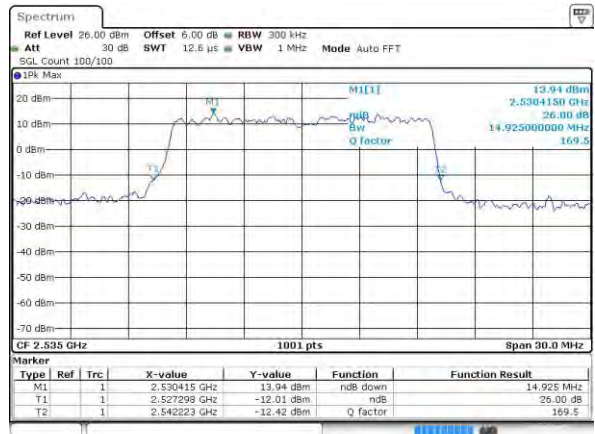

Middle Channel / 15MHz / 16QAM

Date: 3 AUG 2015 00:52:08