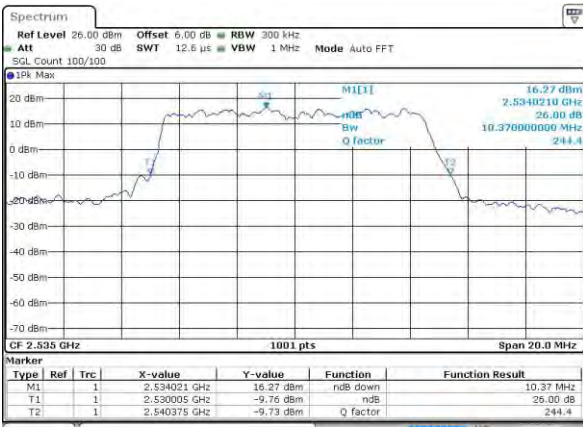

Date: 3 AUG 2015 00:29:29

Middle Channel / 5MHz / 16QAM

Date: 3 AUG 2015 00:29:40

Highest Channel / 5MHz / QPSK

Date: 3 AUG 2015 00:30:11

Highest Channel / 5MHz / 16QAM

Date: 3 AUG 2015 00:30:22

LTE Band 7

Lowest Channel / 10MHz / QPSK

Date: 3 AUG 2015 00:35:28

Lowest Channel / 10MHz / 16QAM

Date: 3 AUG 2015 00:35:38

Middle Channel / 10MHz / QPSK

Date: 3 AUG 2015 00:40:44

Middle Channel / 10MHz / 16QAM

Date: 3 AUG 2015 00:40:54

Highest Channel / 10MHz / QPSK

Date: 3 AUG 2015 00:41:26

Highest Channel / 10MHz / 16QAM

Date: 3 AUG 2015 00:41:36

LTE Band 7

Lowest Channel / 15MHz / QPSK

Date: 3 AUG 2015 00:46:42

Lowest Channel / 15MHz / 16QAM