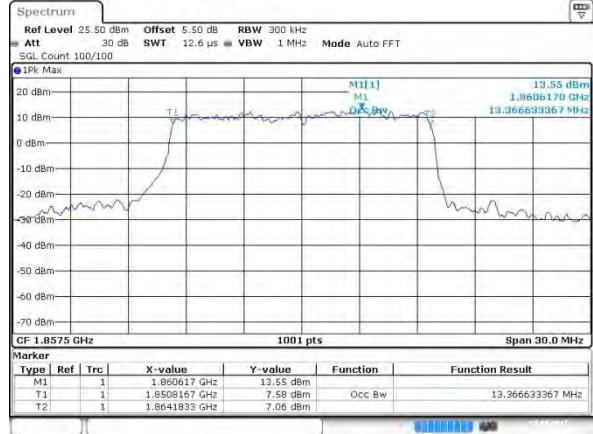

Highest Channel / 10MHz / QPSK

Date: 2 AUG 2015 02:29:02

Highest Channel / 10MHz / 16QAM

Date: 2 AUG 2015 02:29:12

LTE Band 2

Lowest Channel / 15MHz / QPSK

Date: 2 AUG 2015 02:38:07

Lowest Channel / 15MHz / 16QAM