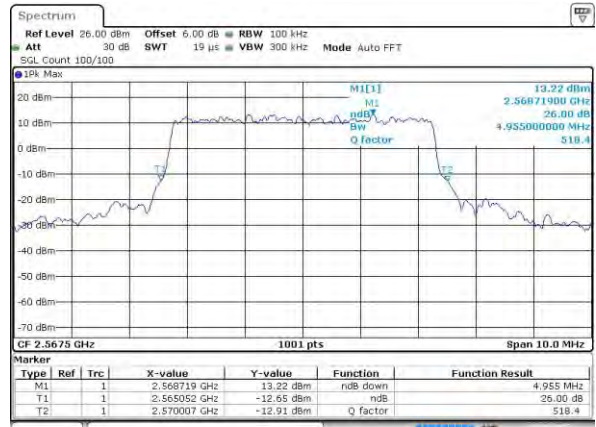

Highest Channel / 10MHz / 16QAM

Date: 2 AUG 2015 07:11:39

LTE Band 7

Lowest Channel / 5MHz / QPSK

Date: 3 AUG 2015 00:24:13

Lowest Channel / 5MHz / 16QAM

Date: 3 AUG 2015 00:24:24

Middle Channel / 5MHz / QPSK

Date: 3 AUG 2015 00:29:29

Middle Channel / 5MHz / 16QAM

Date: 3 AUG 2015 00:29:40

Highest Channel / 5MHz / QPSK

Date: 3 AUG 2015 00:30:11

Highest Channel / 5MHz / 16QAM

Date: 3 AUG 2015 00:30:22

LTE Band 7