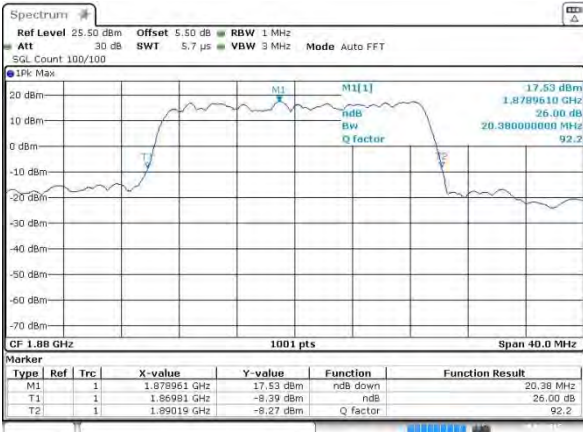

Middle Channel / 20MHz / QPSK

Date: 9 AUG 2015 21:46:06