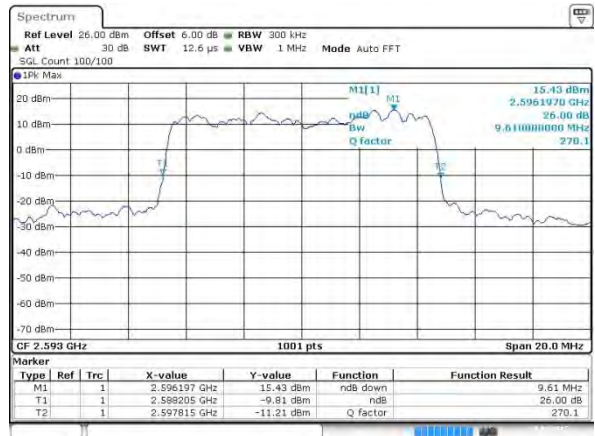

Date 3 AUG 2015 03:34:26

Highest Channel / 5MHz / QPSK

Date 3 AUG 2015 03:34:58

Highest Channel / 5MHz / 16QAM

Date 3 AUG 2015 03:35:08

LTE Band 41

Lowest Channel / 10MHz / QPSK

Date 3 AUG 2015 03:35:40

Lowest Channel / 10MHz / 16QAM

Date 3 AUG 2015 03:35:50

Middle Channel / 10MHz / QPSK

Date 3 AUG 2015 03:36:21

Middle Channel / 10MHz / 16QAM

Date 3 AUG 2015 03:36:32

Highest Channel / 10MHz / QPSK

Date 3 AUG 2015 03:37:04

Highest Channel / 10MHz / 16QAM

Date 3 AUG 2015 03:37:14

LTE Band 41

Lowest Channel / 15MHz / QPSK

Date 3 AUG 2015 03:37:46

Lowest Channel / 15MHz / 16QAM

Date 3 AUG 2015 03:37:56

Middle Channel / 15MHz / QPSK