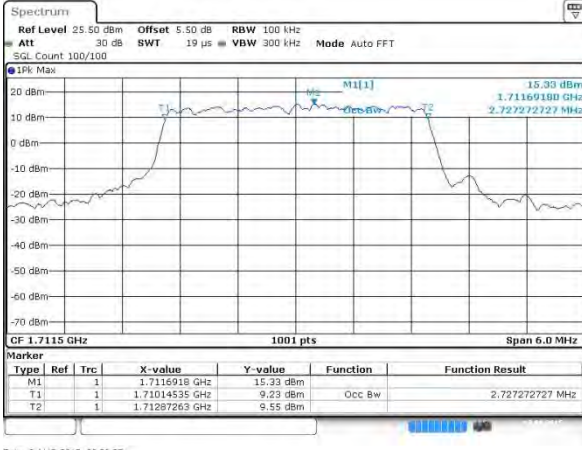

Date: 2 AUG 2015 05:11:48

Highest Channel / 1.4MHz / 16QAM

Date: 2 AUG 2015 05:11:58

LTE Band 4

Lowest Channel / 3MHz / QPSK

Date: 2 AUG 2015 03:38:37

Lowest Channel / 3MHz / 16QAM

Date: 2 AUG 2015 03:38:47