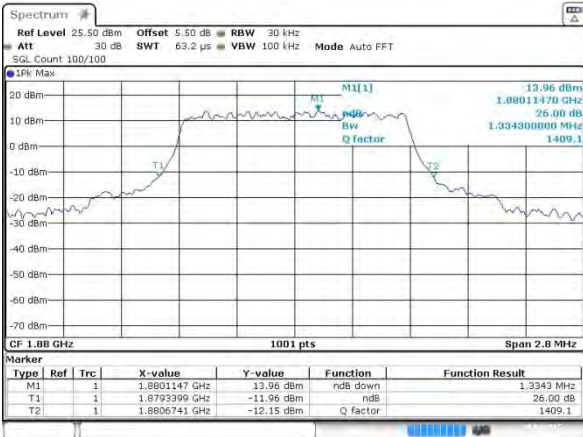

Date: 3 AUG 2015 00:52:50

LTE Band 7

Lowest Channel / 20MHz / QPSK

Date: 3 AUG 2015 00:57:56

Lowest Channel / 20MHz / 16QAM

Date: 3 AUG 2015 00:58:06

Middle Channel / 20MHz / QPSK

Date: 3 AUG 2015 01:03:11

Middle Channel / 20MHz / 16QAM

Date: 3 AUG 2015 01:03:22

Highest Channel / 20MHz / QPSK

Date: 3 AUG 2015 01:03:53

Highest Channel / 20MHz / 16QAM

Date: 3 AUG 2015 01:04:04

LTE Band 25

Lowest Channel / 1.4MHz / QPSK

Date: 9 AUG 2015 16:20:47

Lowest Channel / 1.4MHz / 16QAM

Date: 9 AUG 2015 16:22:54

Middle Channel / 1.4MHz / QPSK

Date: 9 AUG 2015 21:01:26

Middle Channel / 1.4MHz / 16QAM

Date: 9 AUG 2015 21:55:49

Highest Channel / 1.4MHz / QPSK