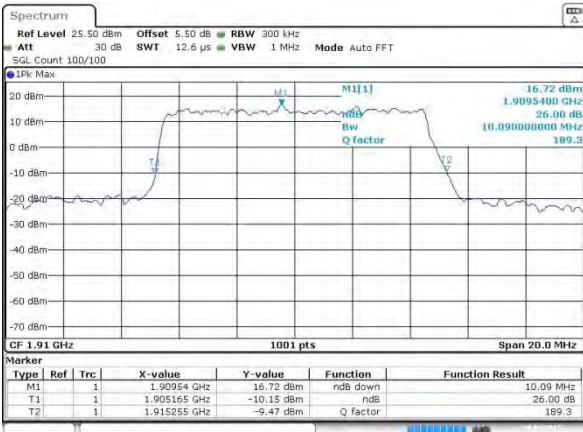

Date: 9 AUG 2015 21:57:12

Highest Channel / 5MHz / QPSK

Date: 9 AUG 2015 20:34:56

Highest Channel / 5MHz / 16QAM

Date: 9 AUG 2015 20:33:32

LTE Band 25

Lowest Channel / 10MHz / QPSK

Date: 9 AUG 2015 20:35:43

Lowest Channel / 10MHz / 16QAM

Date: 9 AUG 2015 20:36:28

Middle Channel / 10MHz / QPSK

Date: 9 AUG 2015 21:15:54

Middle Channel / 10MHz / 16QAM

Date: 9 AUG 2015 21:16:02

Highest Channel / 10MHz / QPSK

Date: 9 AUG 2015 20:38:04

Highest Channel / 10MHz / 16QAM

Date: 9 AUG 2015 20:37:15

LTE Band 25

Lowest Channel / 15MHz / QPSK

Date: 9 AUG 2015 20:40:02

Lowest Channel / 15MHz / 16QAM

Date: 9 AUG 2015 20:41:12

Middle Channel / 15MHz / QPSK