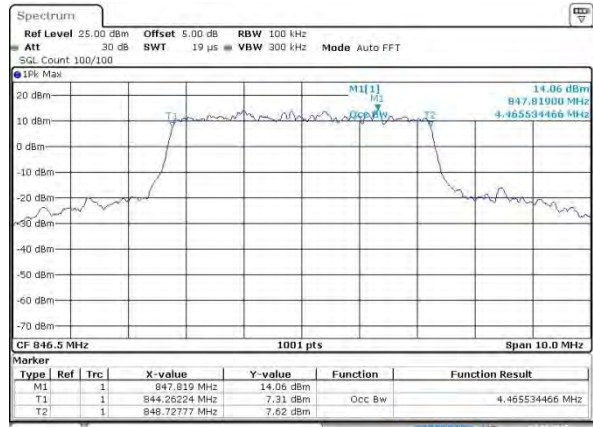

Date: 2 AUG 2015 06:35:50

Middle Channel / 5MHz / QPSK

Date: 2 AUG 2015 06:45:43

Middle Channel / 5MHz / 16QAM

Date: 2 AUG 2015 06:45:53

Highest Channel / 5MHz / QPSK

Date: 2 AUG 2015 06:48:15

Highest Channel / 5MHz / 16QAM