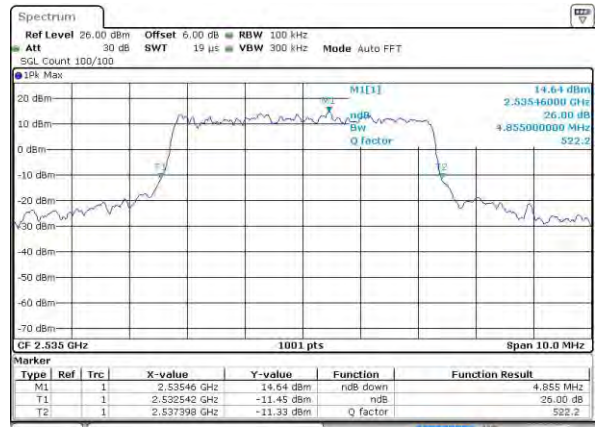

Highest Channel / 10MHz / 16QAM

Date: 2 AUG 2015 07:11:39

LTE Band 7

Lowest Channel / 5MHz / QPSK

Date: 3 AUG 2015 00:24:13

Lowest Channel / 5MHz / 16QAM

Date: 3 AUG 2015 00:24:24

Middle Channel / 5MHz / QPSK

Date: 3 AUG 2015 00:29:29

Middle Channel / 5MHz / 16QAM

Date: 3 AUG 2015 00:29:40

Highest Channel / 5MHz / QPSK

Date: 3 AUG 2015 00:30:11

Highest Channel / 5MHz / 16QAM

Date: 3 AUG 2015 00:30:22

LTE Band 7