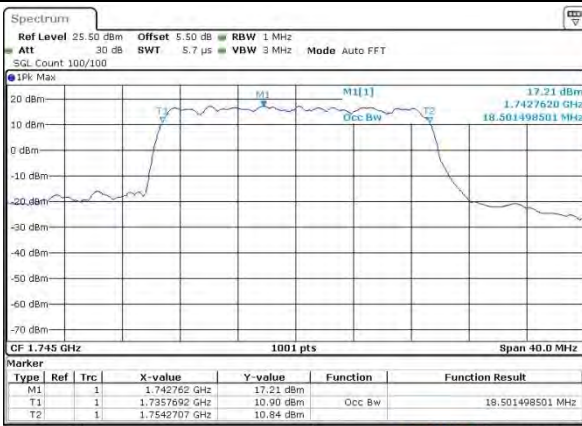

Highest Channel / 20MHz / QPSK

Date: 2 AUG 2015 04:55:04