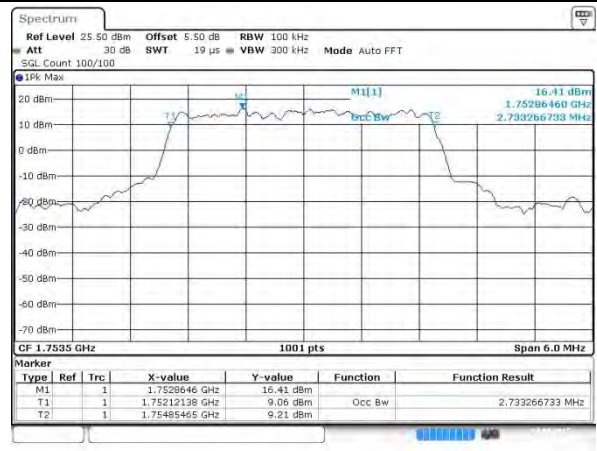

Highest Channel / 3MHz / 16QAM

Date: 2 AUG 2015 03:48:25