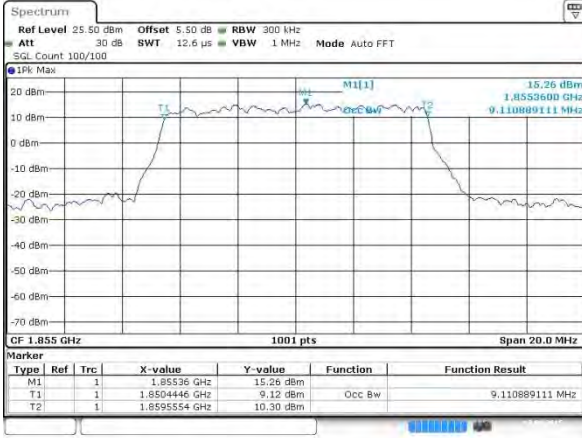

LTE Band 2

Lowest Channel / 10MHz / QPSK

Date: 2 AUG 2015 02:19:24