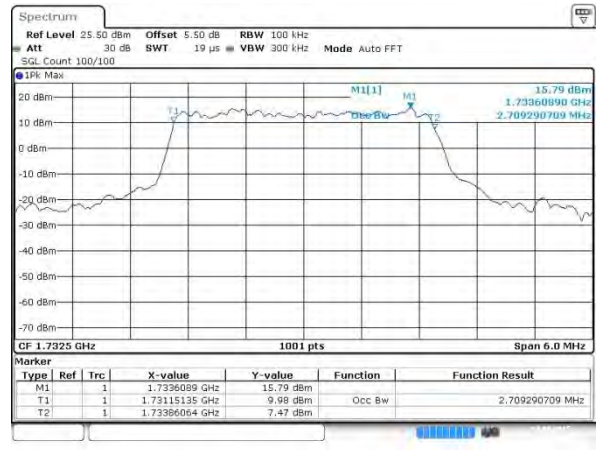

Middle Channel / 3MHz / 16QAM

Date: 2 AUG 2015 03:45:52