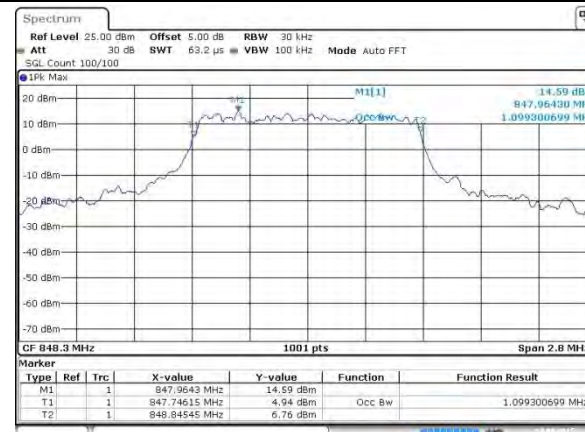

Lowest Channel / 1.4MHz / 16QAM

Middle Channel / 1.4MHz / QPSK

Middle Channel / 1.4MHz / 16QAM

Highest Channel / 1.4MHz / QPSK

Highest Channel / 1.4MHz / 16QAM

LTE Band 5

Lowest Channel / 3MHz / QPSK

Lowest Channel / 3MHz / 16QAM