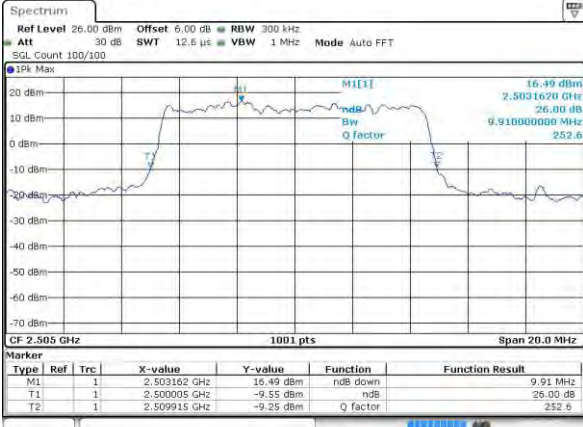

LTE Band 7

Lowest Channel / 10MHz / QPSK

Date: 3 AUG 2015 00:35:28