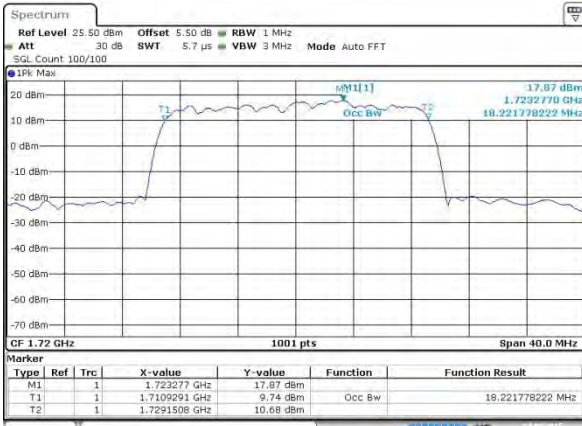

LTE Band 4

Lowest Channel / 20MHz / QPSK

Date: 2 AUG 2015 04:45:27