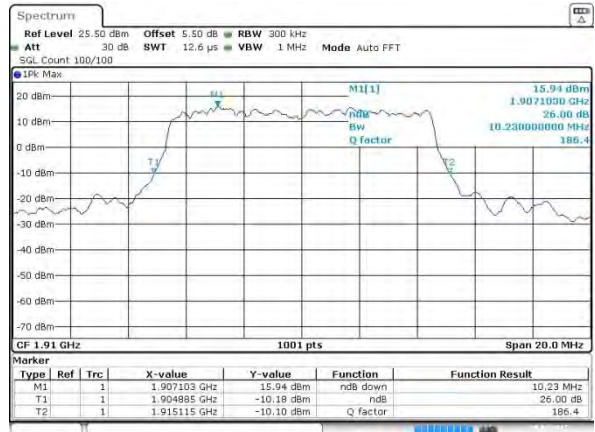

Date: 9 AUG 2015 21:57:12

Highest Channel / 5MHz / QPSK

Date: 9 AUG 2015 20:34:56

Highest Channel / 5MHz / 16QAM

Date: 9 AUG 2015 20:33:32

LTE Band 25

Lowest Channel / 10MHz / QPSK

Date: 9 AUG 2015 20:35:43

Lowest Channel / 10MHz / 16QAM

Date: 9 AUG 2015 20:36:28

Middle Channel / 10MHz / QPSK

Date: 9 AUG 2015 21:15:54

Middle Channel / 10MHz / 16QAM

Date: 9 AUG 2015 21:16:02

Highest Channel / 10MHz / QPSK

Date: 9 AUG 2015 20:38:04

Highest Channel / 10MHz / 16QAM

Date: 9 AUG 2015 20:37:15

LTE Band 25

Lowest Channel / 15MHz / QPSK

Date: 9 AUG 2015 20:40:02

Lowest Channel / 15MHz / 16QAM

Date: 9 AUG 2015 20:41:12

Middle Channel / 15MHz / QPSK