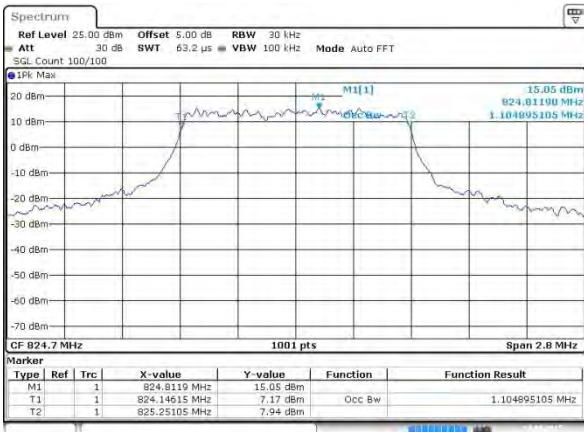

Middle Channel / 20MHz / 16QAM

Date: 2 AUG 2015 04:52:42

Highest Channel / 20MHz / QPSK

Date: 2 AUG 2015 04:55:04

Highest Channel / 20MHz / 16QAM

Date: 2 AUG 2015 04:55:15

LTE Band 5

Lowest Channel / 1.4MHz / QPSK