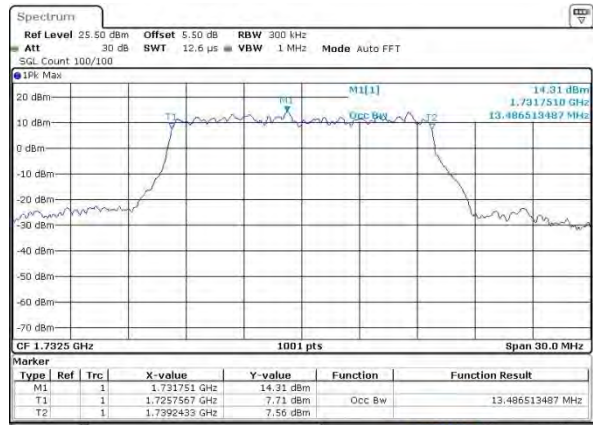

Middle Channel / 15MHz / 16QAM

Date: 2 AUG 2015 04:36:00