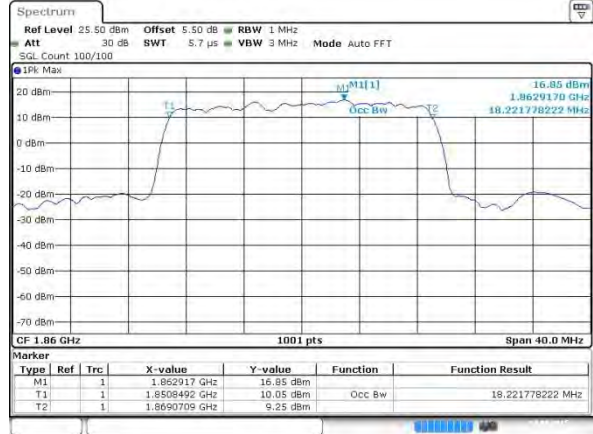

Date: 2 AUG 2015 02:45:55

LTE Band 2

Lowest Channel / 20MHz / QPSK

Date: 2 AUG 2015 02:52:49

Lowest Channel / 20MHz / 16QAM

Date: 2 AUG 2015 02:52:59

Middle Channel / 20MHz / QPSK

Date: 2 AUG 2015 02:58:53