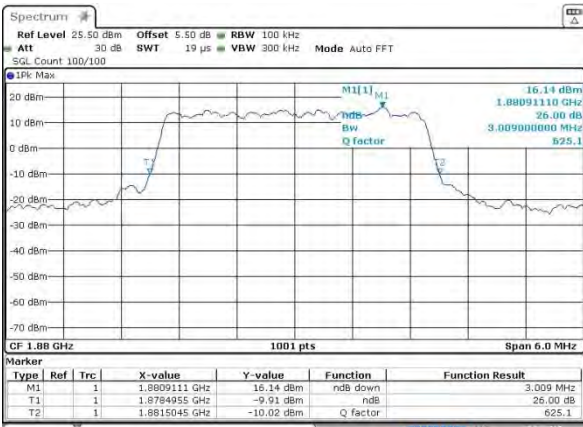

Middle Channel / 3MHz / QPSK

Date: 9 AUG 2015 21:08:51