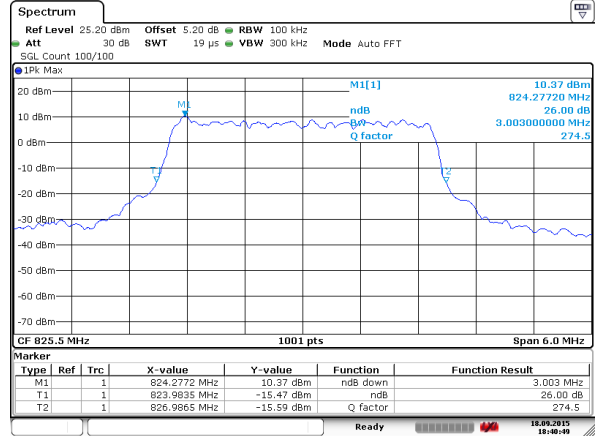

Date: 18 SEP 2015 18:38:34

LTE Band 26

Lowest Channel / 3MHz / QPSK

Date: 18 SEP 2015 18:40:24

Lowest Channel / 3MHz / 16QAM

Date: 18 SEP 2015 18:40:48

Middle Channel / 3MHz / QPSK

Date: 18 SEP 2015 18:42:29

Middle Channel / 3MHz / 16QAM

Date: 18 SEP 2015 18:42:11

Highest Channel / 3MHz / QPSK

Date: 18 SEP 2015 18:44:27

Highest Channel / 3MHz / 16QAM

Date: 18 SEP 2015 18:43:53

LTE Band 26

Lowest Channel / 5MHz / QPSK