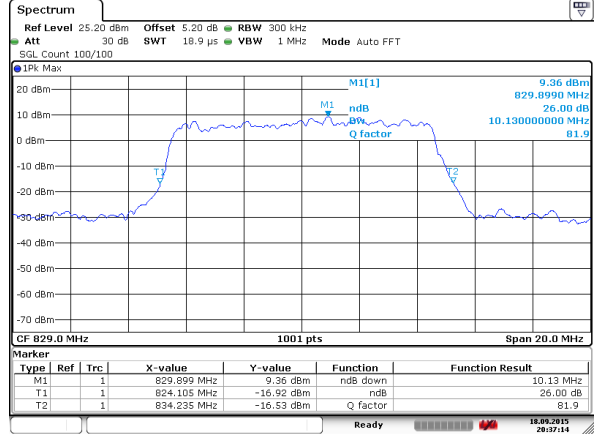

Middle Channel / 3MHz / 16QAM

Date: 18 SEP 2015 18:42:11

Highest Channel / 3MHz / QPSK

Date: 18 SEP 2015 18:44:27

Highest Channel / 3MHz / 16QAM

Date: 18 SEP 2015 18:43:53

LTE Band 26

Lowest Channel / 5MHz / QPSK

Lowest Channel / 5MHz / 16QAM

Middle Channel / 5MHz / QPSK

Middle Channel / 5MHz / 16QAM

Highest Channel / 5MHz / QPSK

Highest Channel / 5MHz / 16QAM

LTE Band 26

Lowest Channel / 10MHz / QPSK

Lowest Channel / 10MHz / 16QAM

Middle Channel / 10MHz / QPSK

Middle Channel / 10MHz / 16QAM

Highest Channel / 10MHz / QPSK

Highest Channel / 10MHz / 16QAM

LTE Band 26

Channel 26765 / 15MHz / QPSK

Channel 26765 / 15MHz / 16QAM

Lowest Channel / 15MHz / QPSK