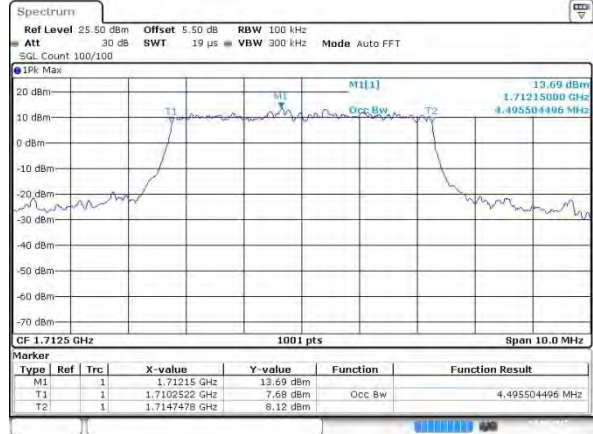

Lowest Channel / 5MHz / 16QAM