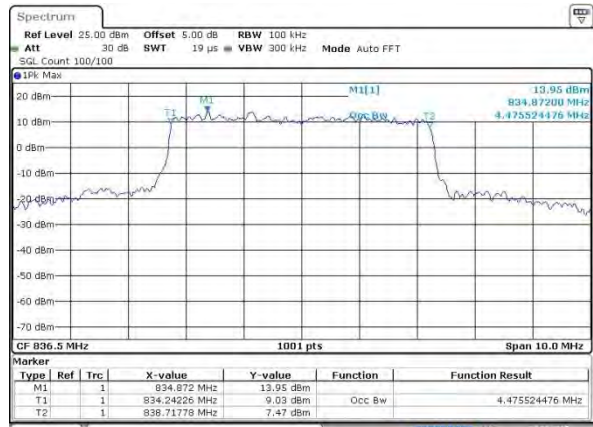

Middle Channel / 5MHz / 16QAM

Date: 2 AUG 2015 06:45:53