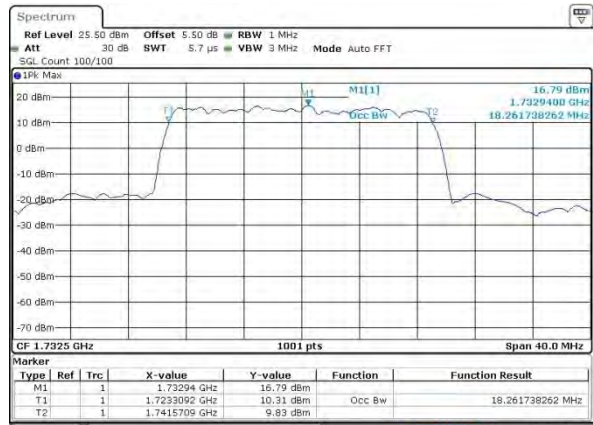

Middle Channel / 20MHz / 16QAM

Date: 2 AUG 2015 04:52:42