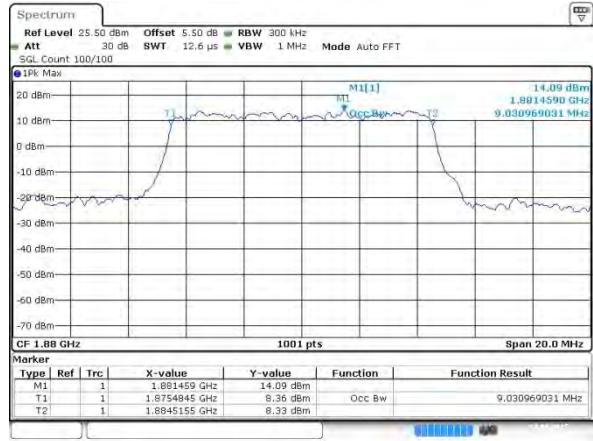

Lowest Channel / 10MHz / QPSK

Date: 2 AUG 2015 02:19:24

Lowest Channel / 10MHz / 16QAM

Date: 2 AUG 2015 02:19:35

Middle Channel / 10MHz / QPSK

Date: 2 AUG 2015 02:26:29

Middle Channel / 10MHz / 16QAM

Date: 2 AUG 2015 02:26:40