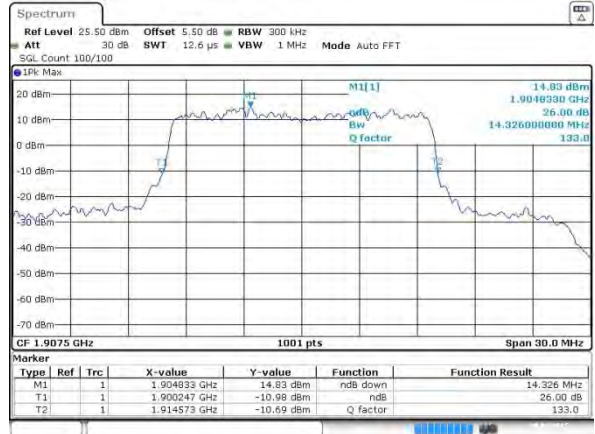

Date: 9 AUG 2015 21:45:19

Middle Channel / 15MHz / 16QAM

Date: 9 AUG 2015 21:44:53

Highest Channel / 15MHz / QPSK

Date: 9 AUG 2015 20:45:44

Highest Channel / 15MHz / 16QAM

Date: 9 AUG 2015 20:42:43

LTE Band 25