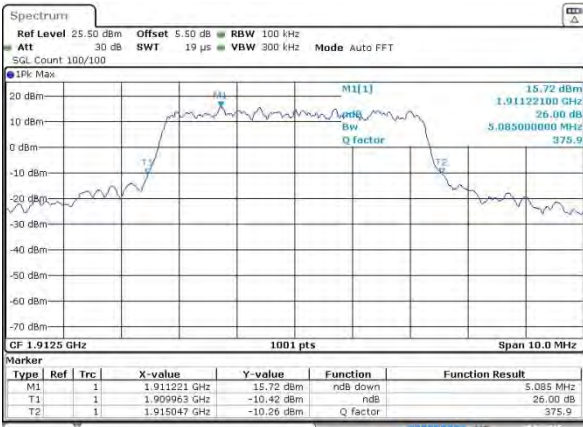

LTE Band 25

Lowest Channel / 5MHz / QPSK

Date: 9 AUG 2015 20:31:05

Lowest Channel / 5MHz / 16QAM

Date: 9 AUG 2015 20:32:09

Middle Channel / 5MHz / QPSK

Date: 9 AUG 2015 21:10:40

Middle Channel / 5MHz / 16QAM

Date: 9 AUG 2015 21:57:12

Highest Channel / 5MHz / QPSK

Date: 9 AUG 2015 20:34:56

Highest Channel / 5MHz / 16QAM

Date: 9 AUG 2015 20:33:32

LTE Band 25

Lowest Channel / 10MHz / QPSK

Date: 9 AUG 2015 20:35:43