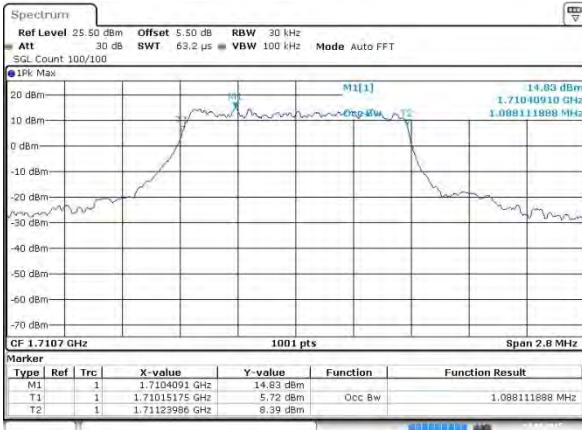

Middle Channel / 20MHz / 16QAM

Date: 2 AUG 2015 03:00:04

Highest Channel / 20MHz / QPSK

Date: 2 AUG 2015 03:02:28

Highest Channel / 20MHz / 16QAM

Date: 2 AUG 2015 03:02:38

LTE Band 4

Lowest Channel / 1.4MHz / QPSK