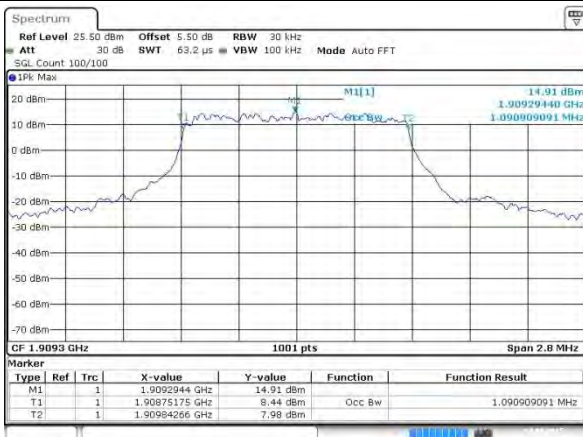

LTE Band 2

Lowest Channel / 1.4MHz / QPSK

Date: 2 AUG 2015 01:27:30

Lowest Channel / 1.4MHz / 16QAM

Date: 2 AUG 2015 01:27:40

Middle Channel / 1.4MHz / QPSK

Date: 2 AUG 2015 01:38:23

Middle Channel / 1.4MHz / 16QAM

Date: 2 AUG 2015 01:38:34

Highest Channel / 1.4MHz / QPSK

Date: 2 AUG 2015 01:38:56

Highest Channel / 1.4MHz / 16QAM

Date: 2 AUG 2015 01:38:07

LTE Band 2

Lowest Channel / 3MHz / QPSK

Date: 2 AUG 2015 01:46:01