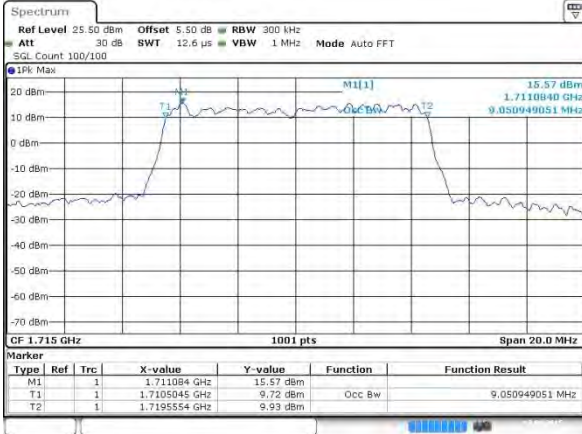

LTE Band 4

Lowest Channel / 10MHz / QPSK

Date: 2 AUG 2015 04:12:02