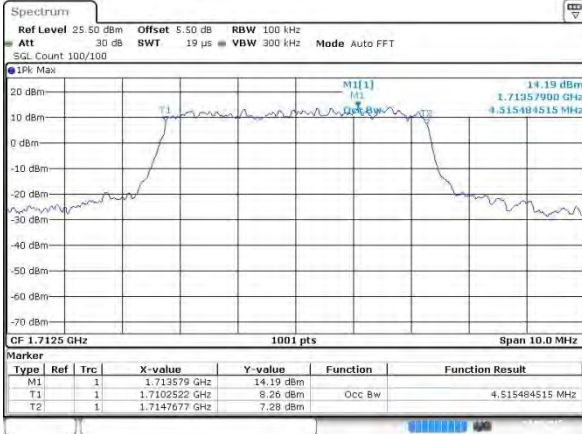

LTE Band 4

Lowest Channel / 5MHz / QPSK