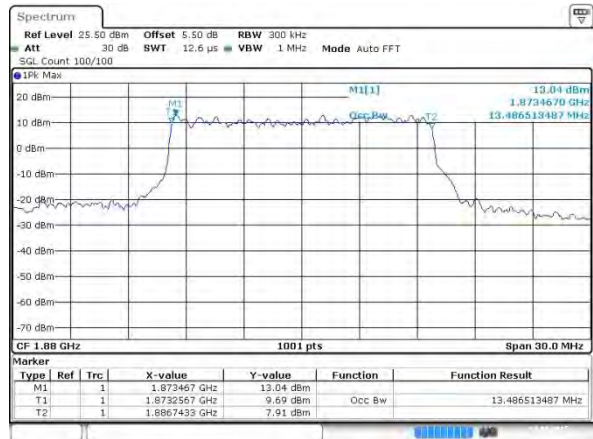

Middle Channel / 15MHz / 16QAM

Date: 2 AUG 2015 02:43:22