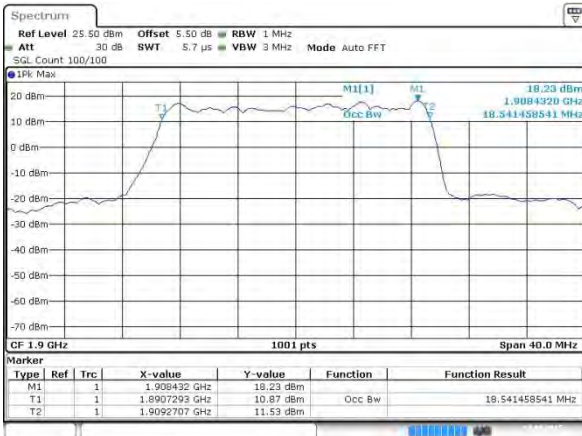

Date: 2 AUG 2015 02:45:55

LTE Band 2

Lowest Channel / 20MHz / QPSK

Date: 2 AUG 2015 02:52:49

Lowest Channel / 20MHz / 16QAM

Date: 2 AUG 2015 02:52:59

Middle Channel / 20MHz / QPSK

Date: 2 AUG 2015 02:58:53

Middle Channel / 20MHz / 16QAM

Date: 2 AUG 2015 03:00:04

Highest Channel / 20MHz / QPSK

Date: 2 AUG 2015 03:02:28

Highest Channel / 20MHz / 16QAM

Date: 2 AUG 2015 03:02:38

LTE Band 4

Lowest Channel / 1.4MHz / QPSK