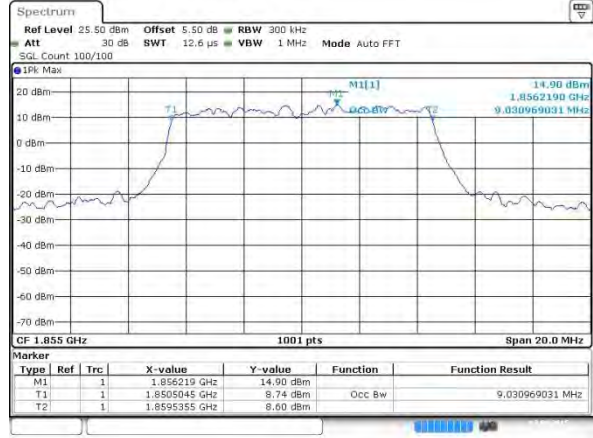

Lowest Channel / 10MHz / 16QAM

Date: 2 AUG 2015 02:19:35