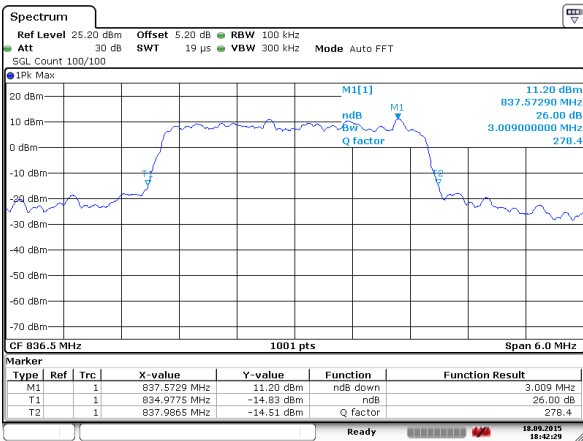

Date: 18 SEP 2015 18:47:13

Middle Channel / 1.4MHz / QPSK

Date: 18 SEP 2015 18:36:16

Middle Channel / 1.4MHz / 16QAM

Date: 18 SEP 2015 18:35:20

Highest Channel / 1.4MHz / QPSK

Date: 18 SEP 2015 18:38:11

Highest Channel / 1.4MHz / 16QAM

Date: 18 SEP 2015 18:38:34

LTE Band 26

Lowest Channel / 3MHz / QPSK

Date: 18 SEP 2015 18:40:24

Lowest Channel / 3MHz / 16QAM

Date: 18 SEP 2015 18:40:48

Middle Channel / 3MHz / QPSK

Date: 18 SEP 2015 18:42:29

Middle Channel / 3MHz / 16QAM

Date: 18 SEP 2015 18:42:11

Highest Channel / 3MHz / QPSK

Date: 18 SEP 2015 18:44:27

Highest Channel / 3MHz / 16QAM

Date: 18 SEP 2015 18:43:53

LTE Band 26

Lowest Channel / 5MHz / QPSK