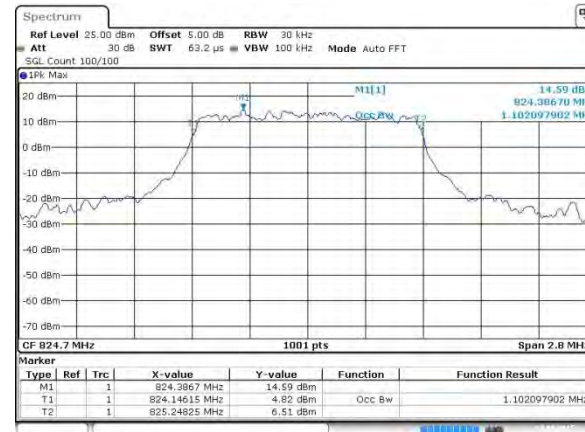

Lowest Channel / 1.4MHz / 16QAM