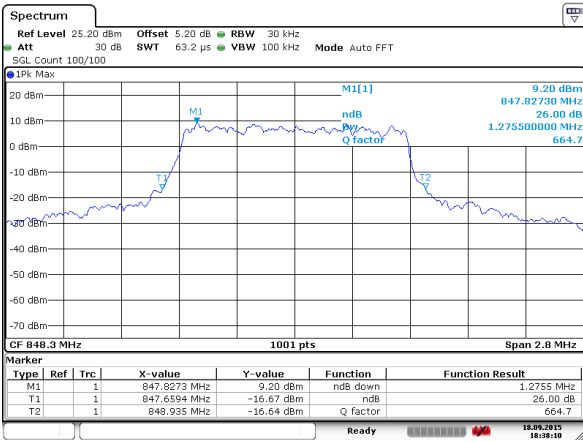

Highest Channel / 20MHz / QPSK

Date: 9 AUG 2015 20:48:57

Highest Channel / 20MHz / 16QAM

Date: 9 AUG 2015 20:47:53

LTE Band 26

Lowest Channel / 1.4MHz / QPSK

Date: 18 SEP 2015 18:48:24

Lowest Channel / 1.4MHz / 16QAM

Date: 18 SEP 2015 18:47:13

Middle Channel / 1.4MHz / QPSK

Date: 18 SEP 2015 18:36:16

Middle Channel / 1.4MHz / 16QAM

Date: 18 SEP 2015 18:35:20

Highest Channel / 1.4MHz / QPSK

Date: 18 SEP 2015 18:38:11

Highest Channel / 1.4MHz / 16QAM

Date: 18 SEP 2015 18:38:34

LTE Band 26

Lowest Channel / 3MHz / QPSK

Date: 18 SEP 2015 18:40:24

Lowest Channel / 3MHz / 16QAM

Date: 18 SEP 2015 18:40:48

Middle Channel / 3MHz / QPSK

Date: 18 SEP 2015 18:42:29

Middle Channel / 3MHz / 16QAM

Date: 18 SEP 2015 18:42:11

Highest Channel / 3MHz / QPSK

Date: 18 SEP 2015 18:44:27

Highest Channel / 3MHz / 16QAM

Date: 18 SEP 2015 18:43:53

LTE Band 26

Lowest Channel / 5MHz / QPSK