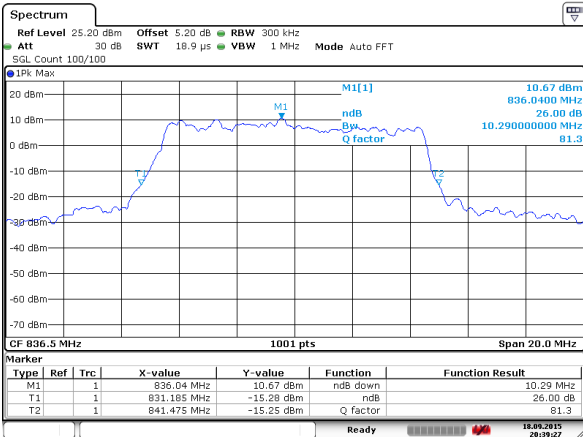

Middle Channel / 3MHz / 16QAM

Date: 18 SEP 2015 18:42:11

Highest Channel / 3MHz / QPSK

Date: 18 SEP 2015 18:44:27

Highest Channel / 3MHz / 16QAM

Date: 18 SEP 2015 18:43:53

LTE Band 26

Lowest Channel / 5MHz / QPSK

Lowest Channel / 5MHz / 16QAM

Middle Channel / 5MHz / QPSK

Middle Channel / 5MHz / 16QAM

Highest Channel / 5MHz / QPSK

Highest Channel / 5MHz / 16QAM

LTE Band 26

Lowest Channel / 10MHz / QPSK

Lowest Channel / 10MHz / 16QAM

Middle Channel / 10MHz / QPSK

Middle Channel / 10MHz / 16QAM

Highest Channel / 10MHz / QPSK

Highest Channel / 10MHz / 16QAM

LTE Band 26

Channel 26765 / 15MHz / QPSK

Channel 26765 / 15MHz / 16QAM

Lowest Channel / 15MHz / QPSK

Lowest Channel / 15MHz / 16QAM

Middle Channel / 15MHz / QPSK

Middle Channel / 15MHz / 16QAM

LTE Band 26

Highest Channel / 15MHz / QPSK

Date: 18 SEP 2015 20:45:06

Highest Channel / 15MHz / 16QAM

Date: 18 SEP 2015 20:45:20