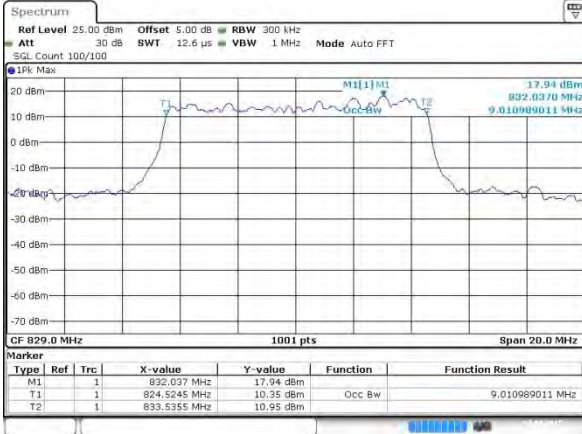

LTE Band 5

Lowest Channel / 10MHz / QPSK