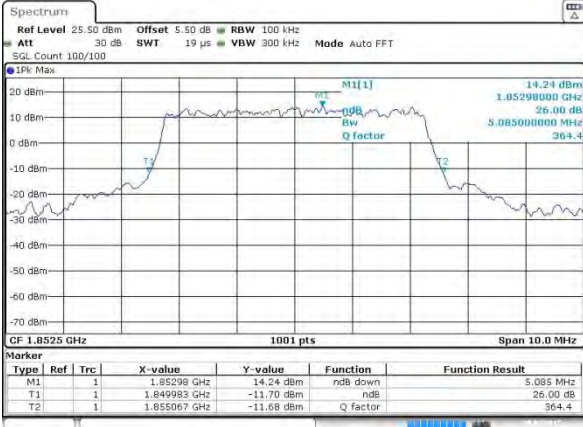

Date: 9 AUG 2015 17:31:40

Highest Channel / 1.4MHz / 16QAM

Date: 9 AUG 2015 17:31:24

LTE Band 25

Lowest Channel / 3MHz / QPSK

Date: 9 AUG 2015 20:25:38

Lowest Channel / 3MHz / 16QAM

Date: 9 AUG 2015 20:26:45

Middle Channel / 3MHz / QPSK

Date: 9 AUG 2015 21:08:51

Middle Channel / 3MHz / 16QAM

Date: 9 AUG 2015 21:56:31

Highest Channel / 3MHz / QPSK

Date: 9 AUG 2015 20:28:57

Highest Channel / 3MHz / 16QAM

Date: 9 AUG 2015 20:27:42

LTE Band 25

Lowest Channel / 5MHz / QPSK

Date: 9 AUG 2015 20:31:05

Lowest Channel / 5MHz / 16QAM

Date: 9 AUG 2015 20:32:09

Middle Channel / 5MHz / QPSK

Date: 9 AUG 2015 21:10:40

Middle Channel / 5MHz / 16QAM