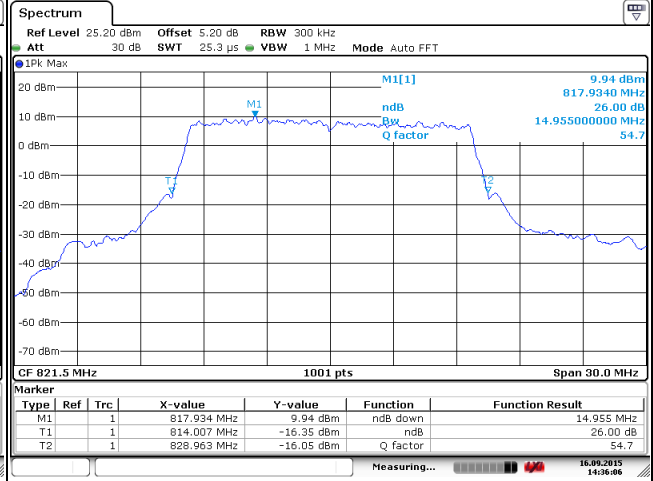

Middle Channel / 10MHz / QPSK

Middle Channel / 10MHz / 16QAM

Highest Channel / 10MHz / QPSK

Highest Channel / 10MHz / 16QAM

LTE Band 26

Channel 26765 / 15MHz / QPSK

Channel 26765 / 15MHz / 16QAM

Lowest Channel / 15MHz / QPSK

Lowest Channel / 15MHz / 16QAM

Middle Channel / 15MHz / QPSK

Middle Channel / 15MHz / 16QAM

LTE Band 26

Highest Channel / 15MHz / QPSK

Date: 18 SEP 2015 20:45:06

Highest Channel / 15MHz / 16QAM

Date: 18 SEP 2015 20:45:20