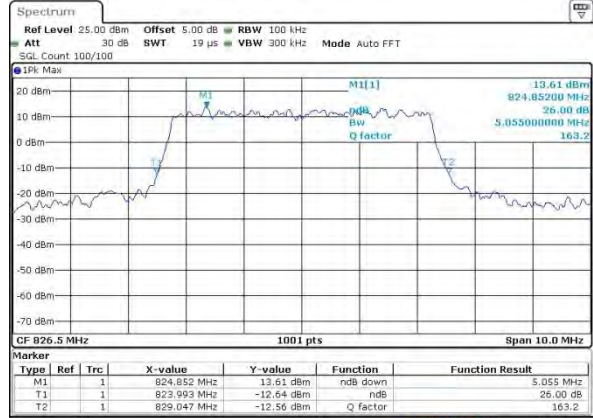

LTE Band 5

Lowest Channel / 5MHz / QPSK

Date: 2 AUG 2015 06:38:00

Lowest Channel / 5MHz / 16QAM

Date: 2 AUG 2015 06:36:11

Middle Channel / 5MHz / QPSK

Date: 2 AUG 2015 06:46:04

Middle Channel / 5MHz / 16QAM

Date: 2 AUG 2015 06:46:14

Highest Channel / 5MHz / QPSK

Date: 2 AUG 2015 06:48:38

Highest Channel / 5MHz / 16QAM

Date: 2 AUG 2015 06:48:46

LTE Band 5

Lowest Channel / 10MHz / QPSK

Date: 2 AUG 2015 06:58:40