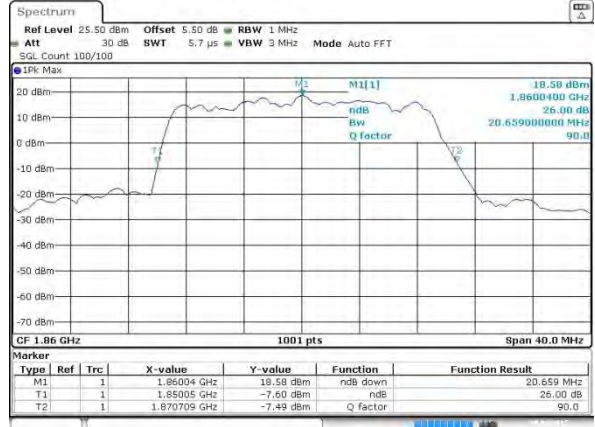

Lowest Channel / 20MHz / 16QAM

Date: 9 AUG 2015 20:47:09