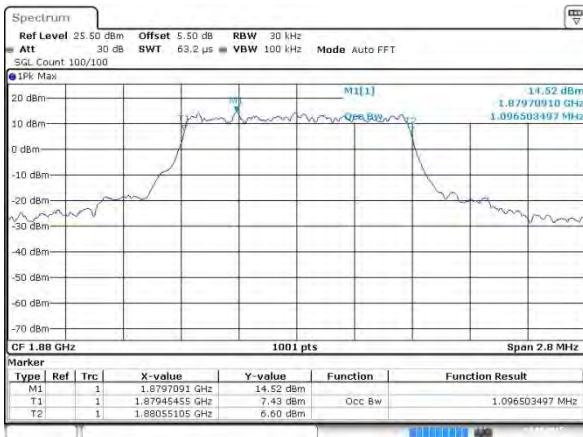

LTE Band 2

Lowest Channel / 1.4MHz / QPSK

Date: 2 AUG 2015 01:27:30

Lowest Channel / 1.4MHz / 16QAM

Date: 2 AUG 2015 01:27:40

Middle Channel / 1.4MHz / QPSK

Date: 2 AUG 2015 01:38:23

Middle Channel / 1.4MHz / 16QAM

Date: 2 AUG 2015 01:38:34

Highest Channel / 1.4MHz / QPSK

Date: 2 AUG 2015 01:38:56

Highest Channel / 1.4MHz / 16QAM

Date: 2 AUG 2015 01:38:07

LTE Band 2

Lowest Channel / 3MHz / QPSK

Date: 2 AUG 2015 01:46:01