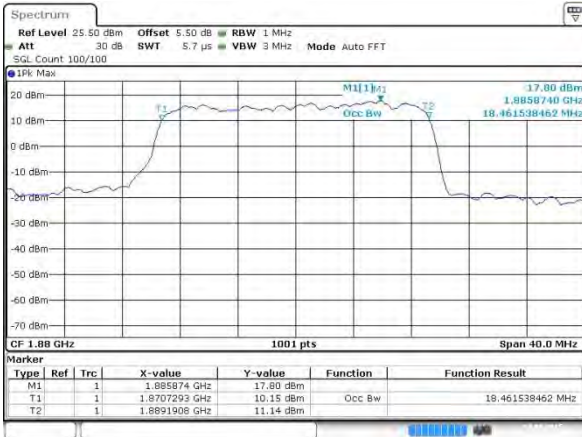

Date: 2 AUG 2015 02:45:55

LTE Band 2

Lowest Channel / 20MHz / QPSK

Date: 2 AUG 2015 02:52:49

Lowest Channel / 20MHz / 16QAM

Date: 2 AUG 2015 02:52:59

Middle Channel / 20MHz / QPSK

Date: 2 AUG 2015 02:58:53

Middle Channel / 20MHz / 16QAM

Date: 2 AUG 2015 03:00:04

Highest Channel / 20MHz / QPSK

Date: 2 AUG 2015 03:02:28

Highest Channel / 20MHz / 16QAM

Date: 2 AUG 2015 03:02:38

LTE Band 4

Lowest Channel / 1.4MHz / QPSK