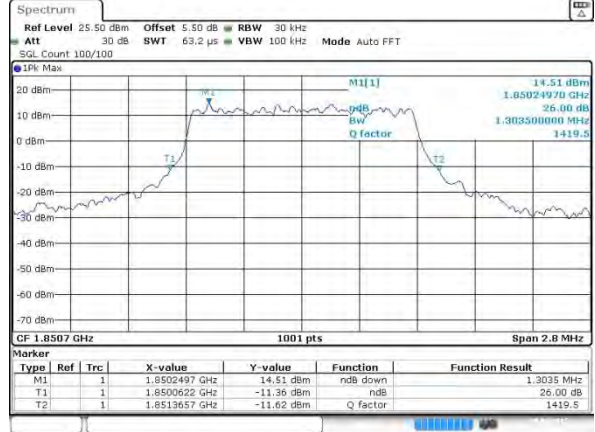

Date: 3 AUG 2015 00:52:50

LTE Band 7

Lowest Channel / 20MHz / QPSK

Date: 3 AUG 2015 00:57:56

Lowest Channel / 20MHz / 16QAM

Date: 3 AUG 2015 00:58:06

Middle Channel / 20MHz / QPSK

Date: 3 AUG 2015 01:03:11

Middle Channel / 20MHz / 16QAM

Date: 3 AUG 2015 01:03:22

Highest Channel / 20MHz / QPSK

Date: 3 AUG 2015 01:03:53

Highest Channel / 20MHz / 16QAM

Date: 3 AUG 2015 01:04:04

LTE Band 25

Lowest Channel / 1.4MHz / QPSK

Date: 9 AUG 2015 16:20:47

Lowest Channel / 1.4MHz / 16QAM

Date: 9 AUG 2015 16:22:54

Middle Channel / 1.4MHz / QPSK

Date: 9 AUG 2015 21:01:26

Middle Channel / 1.4MHz / 16QAM

Date: 9 AUG 2015 21:55:49

Highest Channel / 1.4MHz / QPSK