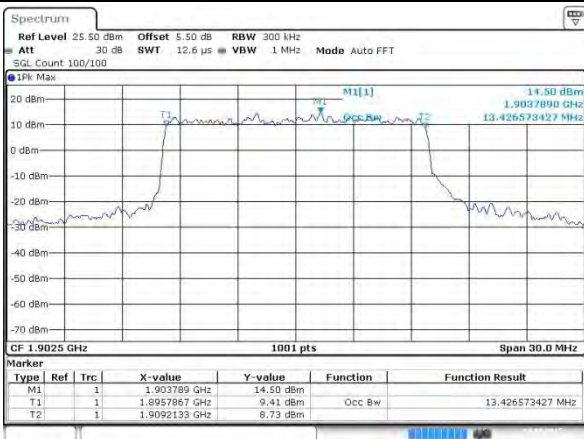

Highest Channel / 15MHz / QPSK

Date: 2 AUG 2015 02:45:44