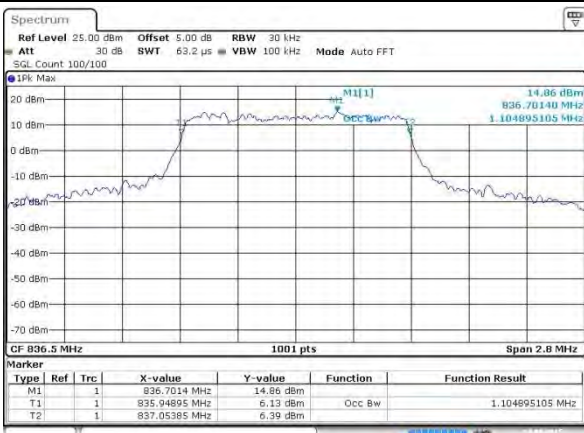

Middle Channel / 1.4MHz / QPSK