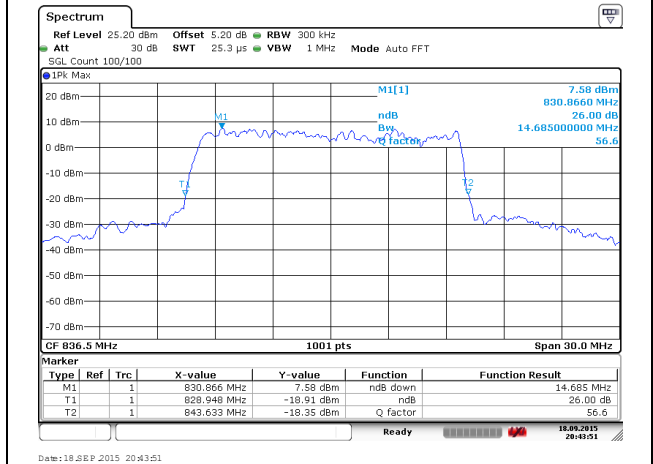

Lowest Channel / 5MHz / 16QAM

Middle Channel / 5MHz / QPSK

Middle Channel / 5MHz / 16QAM

Highest Channel / 5MHz / QPSK

Highest Channel / 5MHz / 16QAM

LTE Band 26

Lowest Channel / 10MHz / QPSK

Lowest Channel / 10MHz / 16QAM

Middle Channel / 10MHz / QPSK

Middle Channel / 10MHz / 16QAM

Highest Channel / 10MHz / QPSK

Highest Channel / 10MHz / 16QAM

LTE Band 26

Channel 26765 / 15MHz / QPSK

Channel 26765 / 15MHz / 16QAM

Lowest Channel / 15MHz / QPSK

Lowest Channel / 15MHz / 16QAM

Middle Channel / 15MHz / QPSK

Middle Channel / 15MHz / 16QAM

LTE Band 26

Highest Channel / 15MHz / QPSK

Date: 18 SEP 2015 20:45:06

Highest Channel / 15MHz / 16QAM

Date: 18 SEP 2015 20:45:20