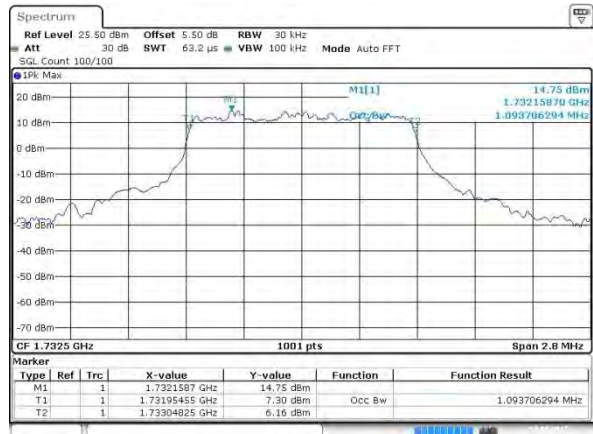

Middle Channel / 20MHz / 16QAM

Date: 2 AUG 2015 03:00:04

Highest Channel / 20MHz / QPSK

Date: 2 AUG 2015 03:02:28

Highest Channel / 20MHz / 16QAM

Date: 2 AUG 2015 03:02:38

LTE Band 4

Lowest Channel / 1.4MHz / QPSK

Date: 2 AUG 2015 05:02:09

Lowest Channel / 1.4MHz / 16QAM

Date: 2 AUG 2015 05:02:20

Middle Channel / 1.4MHz / QPSK

Date: 2 AUG 2015 05:08:15

Middle Channel / 1.4MHz / 16QAM

Date: 2 AUG 2015 05:08:25

Highest Channel / 1.4MHz / QPSK

Date: 2 AUG 2015 05:11:48

Highest Channel / 1.4MHz / 16QAM

Date: 2 AUG 2015 05:11:58

LTE Band 4

Lowest Channel / 3MHz / QPSK

Date: 2 AUG 2015 03:38:37

Lowest Channel / 3MHz / 16QAM

Date: 2 AUG 2015 03:38:47