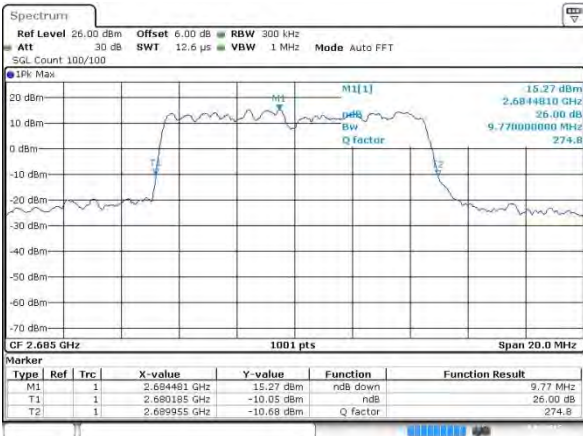

Date 3 AUG 2015 03:34:26

Highest Channel / 5MHz / QPSK

Date 3 AUG 2015 03:34:58

Highest Channel / 5MHz / 16QAM

Date 3 AUG 2015 03:35:08

LTE Band 41

Lowest Channel / 10MHz / QPSK

Date 3 AUG 2015 03:35:40

Lowest Channel / 10MHz / 16QAM

Date 3 AUG 2015 03:35:50

Middle Channel / 10MHz / QPSK

Date 3 AUG 2015 03:36:21

Middle Channel / 10MHz / 16QAM

Date 3 AUG 2015 03:36:32

Highest Channel / 10MHz / QPSK

Date 3 AUG 2015 03:37:04