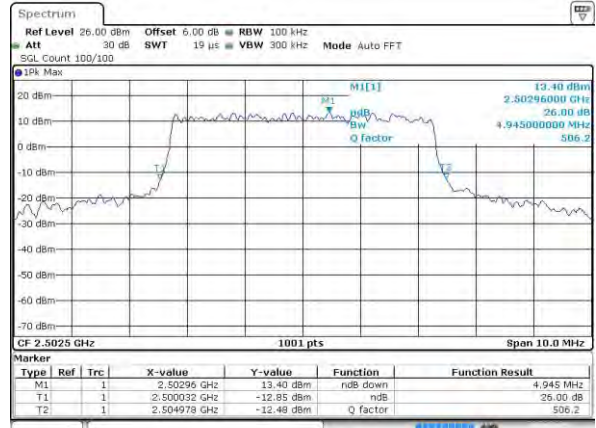

Highest Channel / 10MHz / 16QAM

Date: 2 AUG 2015 07:11:39

LTE Band 7

Lowest Channel / 5MHz / QPSK

Date: 3 AUG 2015 00:24:13

Lowest Channel / 5MHz / 16QAM

Date: 3 AUG 2015 00:24:24

Middle Channel / 5MHz / QPSK

Date: 3 AUG 2015 00:29:29

Middle Channel / 5MHz / 16QAM

Date: 3 AUG 2015 00:29:40

Highest Channel / 5MHz / QPSK

Date: 3 AUG 2015 00:30:11

Highest Channel / 5MHz / 16QAM

Date: 3 AUG 2015 00:30:22

LTE Band 7