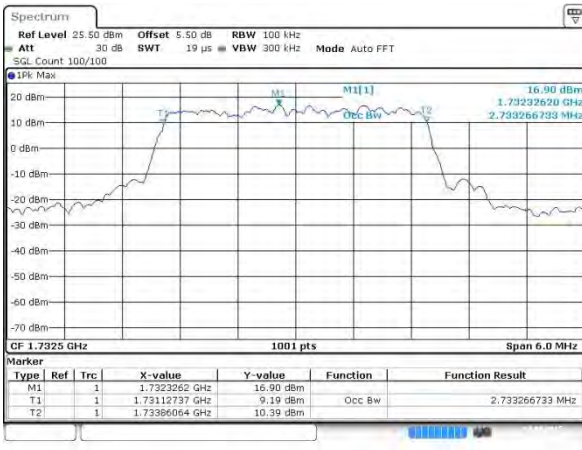

Middle Channel / 3MHz / QPSK

Date: 2 AUG 2015 03:45:41