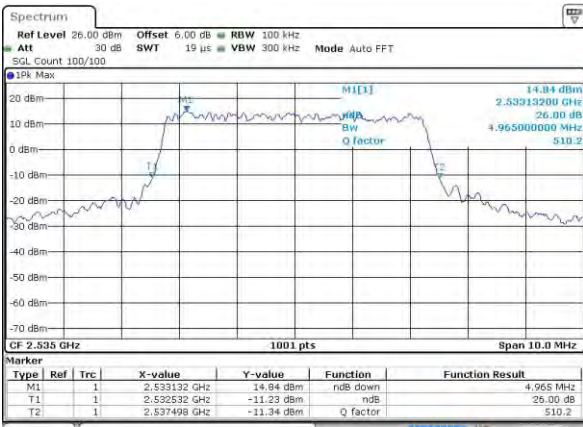

Highest Channel / 10MHz / 16QAM

Date: 2 AUG 2015 07:11:39

LTE Band 7

Lowest Channel / 5MHz / QPSK

Date: 3 AUG 2015 00:24:13

Lowest Channel / 5MHz / 16QAM

Date: 3 AUG 2015 00:24:24

Middle Channel / 5MHz / QPSK

Date: 3 AUG 2015 00:29:29

Middle Channel / 5MHz / 16QAM

Date: 3 AUG 2015 00:29:40

Highest Channel / 5MHz / QPSK

Date: 3 AUG 2015 00:30:11

Highest Channel / 5MHz / 16QAM

Date: 3 AUG 2015 00:30:22

LTE Band 7