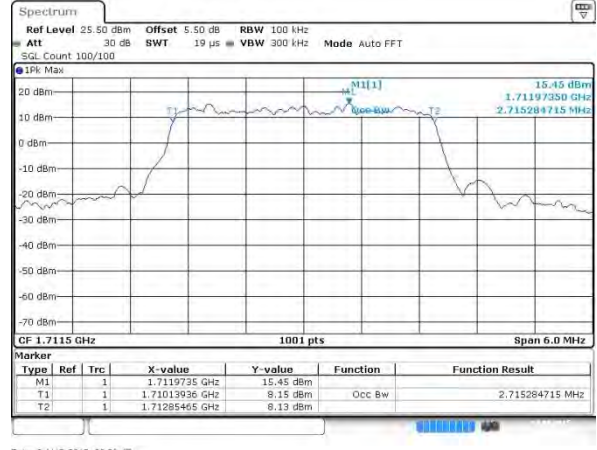

Date: 2 AUG 2015 05:11:48

Highest Channel / 1.4MHz / 16QAM

Date: 2 AUG 2015 05:11:58

LTE Band 4

Lowest Channel / 3MHz / QPSK

Date: 2 AUG 2015 03:38:37

Lowest Channel / 3MHz / 16QAM

Date: 2 AUG 2015 03:38:47