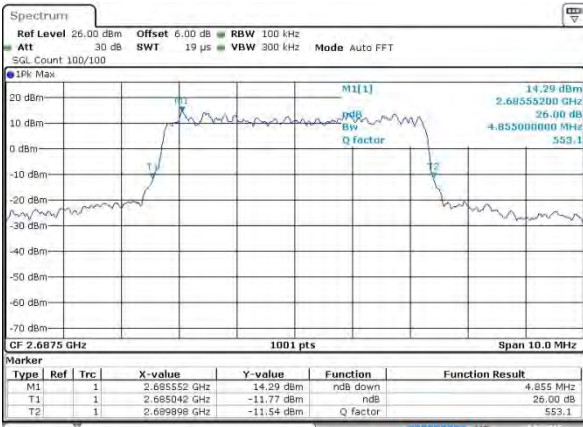

LTE Band 41

Lowest Channel / 5MHz / QPSK

Date 3 AUG 2015 03:33:33

Lowest Channel / 5MHz / 16QAM

Date 3 AUG 2015 03:33:44

Middle Channel / 5MHz / QPSK

Date 3 AUG 2015 03:34:15

Middle Channel / 5MHz / 16QAM

Date 3 AUG 2015 03:34:26

Highest Channel / 5MHz / QPSK

Date 3 AUG 2015 03:34:58

Highest Channel / 5MHz / 16QAM

Date 3 AUG 2015 03:35:08

LTE Band 41

Lowest Channel / 10MHz / QPSK

Date 3 AUG 2015 03:35:40