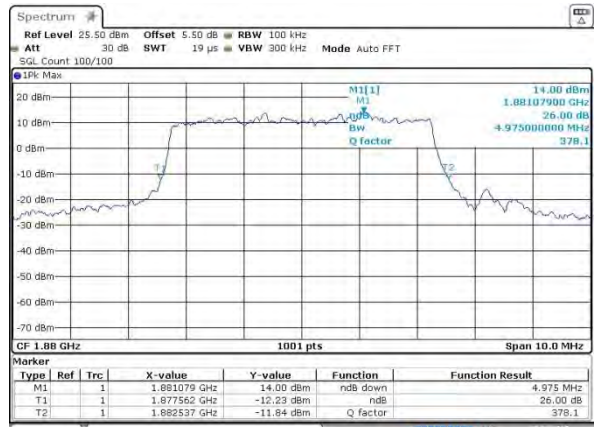

LTE Band 25

Lowest Channel / 5MHz / QPSK

Date: 9 AUG 2015 20:31:05

Lowest Channel / 5MHz / 16QAM

Date: 9 AUG 2015 20:32:09

Middle Channel / 5MHz / QPSK

Date: 9 AUG 2015 21:10:40

Middle Channel / 5MHz / 16QAM

Date: 9 AUG 2015 21:57:12

Highest Channel / 5MHz / QPSK

Date: 9 AUG 2015 20:34:56

Highest Channel / 5MHz / 16QAM

Date: 9 AUG 2015 20:33:32

LTE Band 25

Lowest Channel / 10MHz / QPSK

Date: 9 AUG 2015 20:35:43