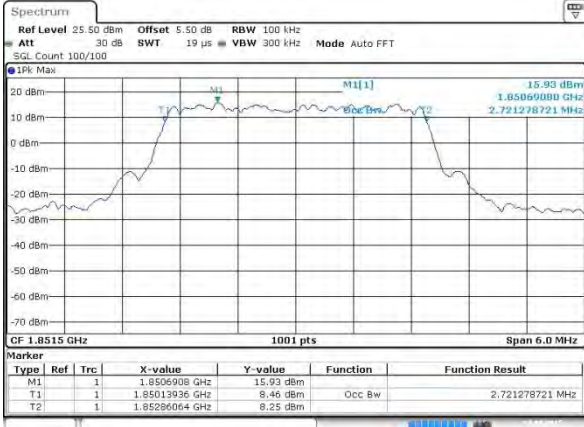

Date: 2 AUG 2015 01:38:34

Highest Channel / 1.4MHz / QPSK

Date: 2 AUG 2015 01:38:56

Highest Channel / 1.4MHz / 16QAM

Date: 2 AUG 2015 01:38:07

LTE Band 2

Lowest Channel / 3MHz / QPSK

Date: 2 AUG 2015 01:46:01