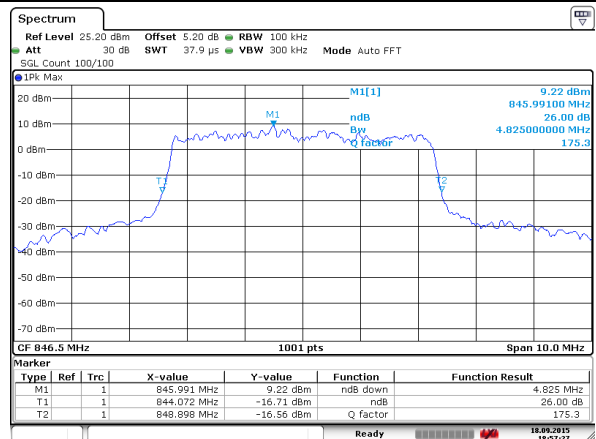

Middle Channel / 3MHz / 16QAM

Date: 18 SEP 2015 18:42:11

Highest Channel / 3MHz / QPSK

Date: 18 SEP 2015 18:44:27

Highest Channel / 3MHz / 16QAM

Date: 18 SEP 2015 18:43:53

LTE Band 26

Lowest Channel / 5MHz / QPSK

Lowest Channel / 5MHz / 16QAM

Middle Channel / 5MHz / QPSK

Middle Channel / 5MHz / 16QAM

Highest Channel / 5MHz / QPSK

Highest Channel / 5MHz / 16QAM

LTE Band 26

Lowest Channel / 10MHz / QPSK

Lowest Channel / 10MHz / 16QAM

Middle Channel / 10MHz / QPSK

Middle Channel / 10MHz / 16QAM

Highest Channel / 10MHz / QPSK

Highest Channel / 10MHz / 16QAM

LTE Band 26

Channel 26765 / 15MHz / QPSK

Channel 26765 / 15MHz / 16QAM

Lowest Channel / 15MHz / QPSK