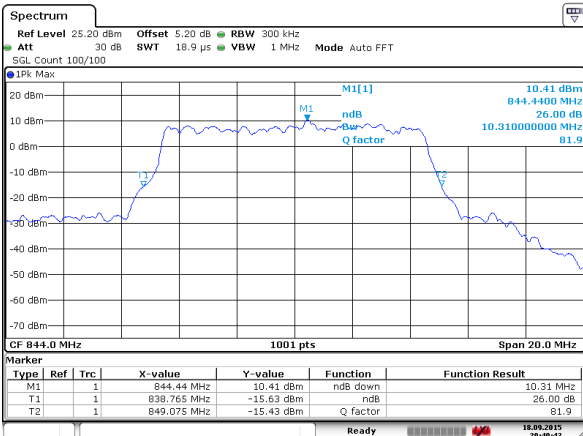

Middle Channel / 3MHz / 16QAM

Date: 18 SEP 2015 18:42:11

Highest Channel / 3MHz / QPSK

Date: 18 SEP 2015 18:44:27

Highest Channel / 3MHz / 16QAM

Date: 18 SEP 2015 18:43:53

LTE Band 26

Lowest Channel / 5MHz / QPSK

Lowest Channel / 5MHz / 16QAM

Middle Channel / 5MHz / QPSK

Middle Channel / 5MHz / 16QAM

Highest Channel / 5MHz / QPSK

Highest Channel / 5MHz / 16QAM

LTE Band 26

Lowest Channel / 10MHz / QPSK

Lowest Channel / 10MHz / 16QAM

Middle Channel / 10MHz / QPSK

Middle Channel / 10MHz / 16QAM

Highest Channel / 10MHz / QPSK

Highest Channel / 10MHz / 16QAM

LTE Band 26

Channel 26765 / 15MHz / QPSK

Channel 26765 / 15MHz / 16QAM

Lowest Channel / 15MHz / QPSK