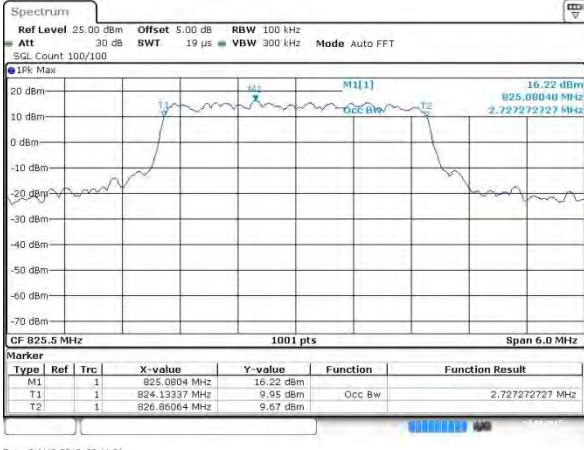

Lowest Channel / 1.4MHz / 16QAM

Middle Channel / 1.4MHz / QPSK

Middle Channel / 1.4MHz / 16QAM

Highest Channel / 1.4MHz / QPSK

Highest Channel / 1.4MHz / 16QAM

LTE Band 5

Lowest Channel / 3MHz / QPSK

Lowest Channel / 3MHz / 16QAM