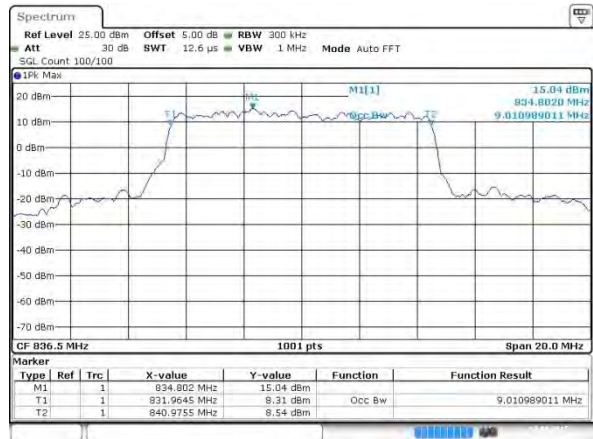

Date: 2 AUG 2015 06:48:25

LTE Band 5

Lowest Channel / 10MHz / QPSK

Lowest Channel / 10MHz / 16QAM

Middle Channel / 10MHz / QPSK

Middle Channel / 10MHz / 16QAM

Highest Channel / 10MHz / QPSK

Highest Channel / 10MHz / 16QAM