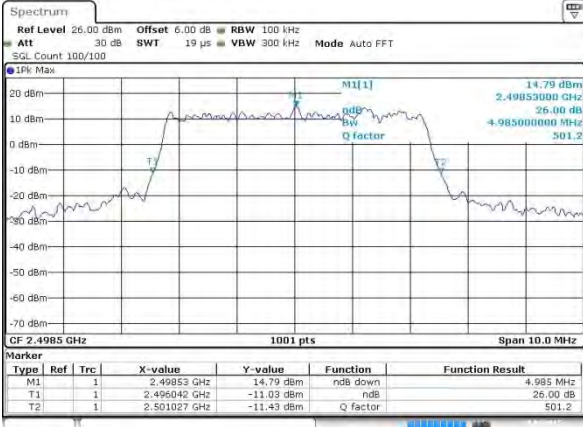

LTE Band 41

Lowest Channel / 5MHz / QPSK

Date 3 AUG 2015 03:33:33