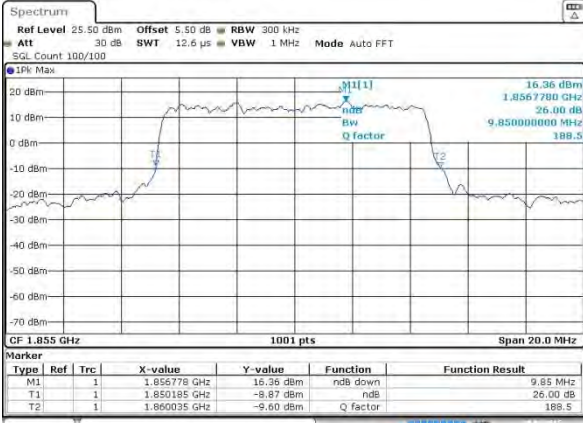

LTE Band 25

Lowest Channel / 5MHz / QPSK

Date: 9 AUG 2015 20:31:05

Lowest Channel / 5MHz / 16QAM

Date: 9 AUG 2015 20:32:09

Middle Channel / 5MHz / QPSK

Date: 9 AUG 2015 21:10:40

Middle Channel / 5MHz / 16QAM

Date: 9 AUG 2015 21:57:12

Highest Channel / 5MHz / QPSK

Date: 9 AUG 2015 20:34:56

Highest Channel / 5MHz / 16QAM

Date: 9 AUG 2015 20:33:32

LTE Band 25

Lowest Channel / 10MHz / QPSK

Date: 9 AUG 2015 20:35:43