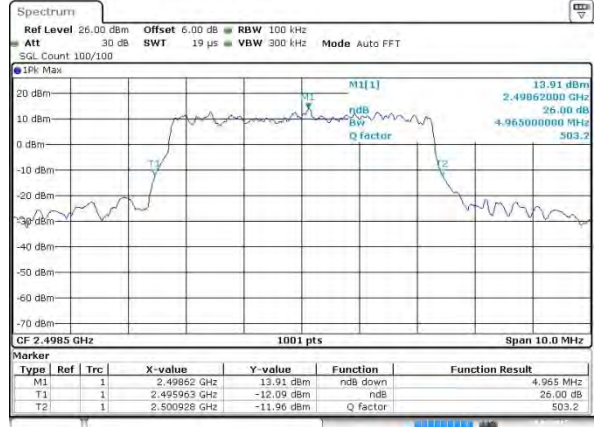

Lowest Channel / 5MHz / 16QAM

Date 3 AUG 2015 03:33:44