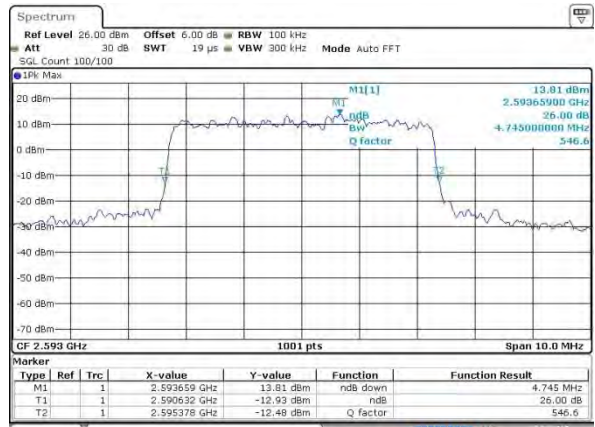

Lowest Channel / 15MHz / 16QAM

Middle Channel / 15MHz / QPSK

Middle Channel / 15MHz / 16QAM

LTE Band 26

Highest Channel / 15MHz / QPSK

Date: 18 SEP 2015 20:45:06

Highest Channel / 15MHz / 16QAM

Date: 18 SEP 2015 20:45:20

LTE Band 41

Lowest Channel / 5MHz / QPSK

Date 3 AUG 2015 03:33:33

Lowest Channel / 5MHz / 16QAM

Date 3 AUG 2015 03:33:44

Middle Channel / 5MHz / QPSK

Date 3 AUG 2015 03:34:15

Middle Channel / 5MHz / 16QAM

Date 3 AUG 2015 03:34:26

Highest Channel / 5MHz / QPSK

Date 3 AUG 2015 03:34:58

Highest Channel / 5MHz / 16QAM

Date 3 AUG 2015 03:35:08

LTE Band 41

Lowest Channel / 10MHz / QPSK

Date 3 AUG 2015 03:35:40