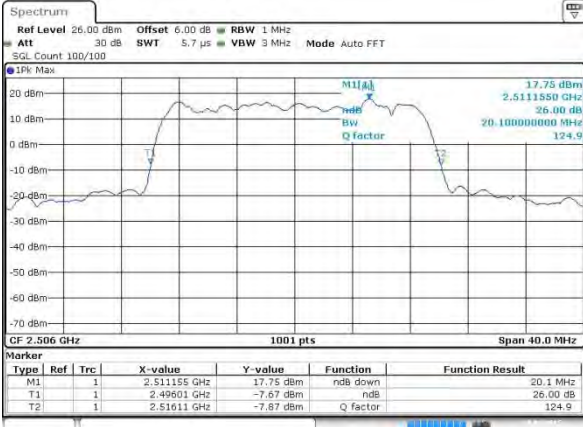

LTE Band 41

Lowest Channel / 20MHz / QPSK

Date 3 AUG 2015 03:39:52