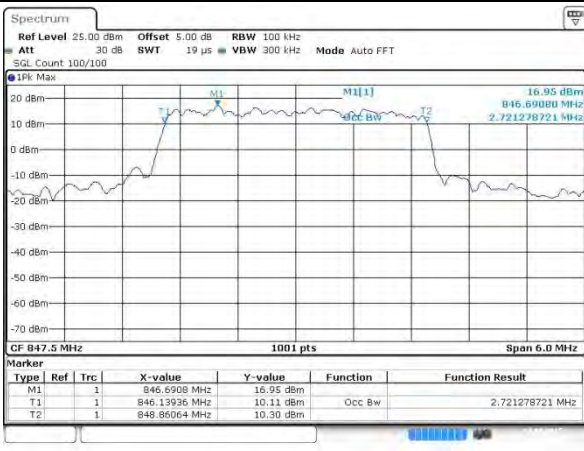

Highest Channel / 3MHz / QPSK