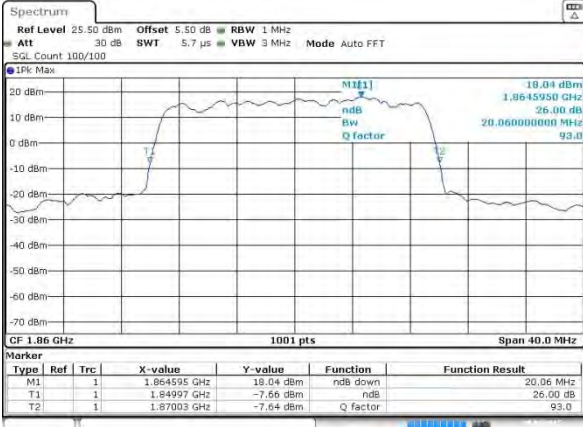

LTE Band 25

Lowest Channel / 20MHz / QPSK

Date: 9 AUG 2015 20:46:30