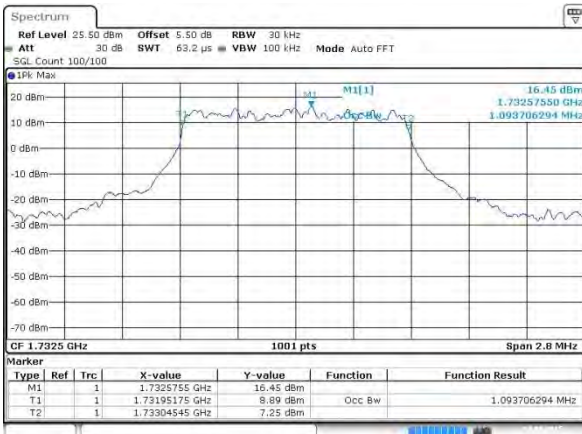

Middle Channel / 1.4MHz / QPSK

Date: 2 AUG 2015 05:08:15