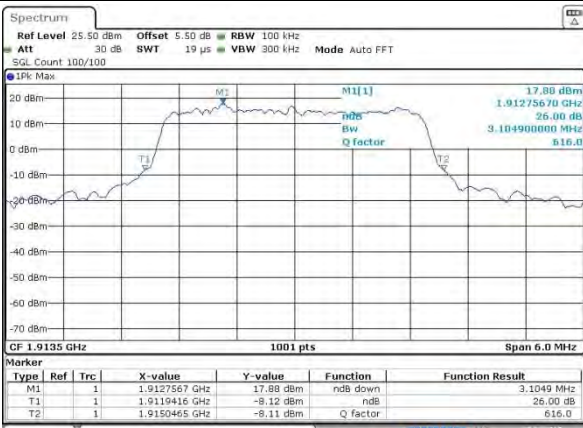

Highest Channel / 3MHz / QPSK

Date: 9 AUG 2015 20:28:57