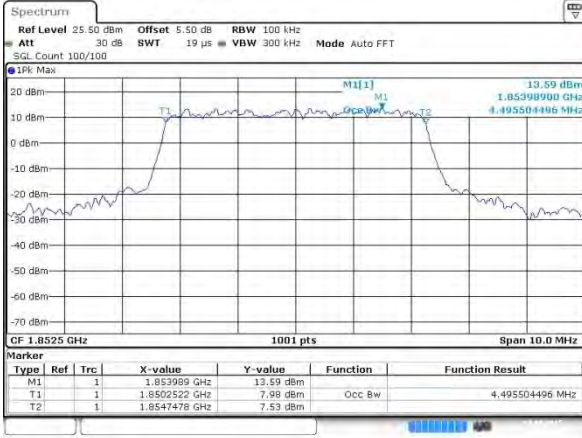

Highest Channel / 3MHz / 16QAM

Date: 2 AUG 2015 01:55:48

LTE Band 2

Lowest Channel / 5MHz / QPSK

Date: 2 AUG 2015 02:02:42

Lowest Channel / 5MHz / 16QAM

Date: 2 AUG 2015 02:02:53

Middle Channel / 5MHz / QPSK