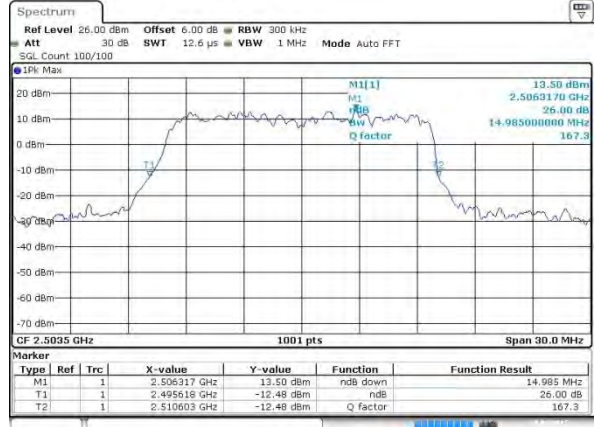

Highest Channel / 10MHz / 16QAM

Date 3 AUG 2015 03:37:14

LTE Band 41

Lowest Channel / 15MHz / QPSK

Date 3 AUG 2015 03:37:46

Lowest Channel / 15MHz / 16QAM

Date 3 AUG 2015 03:37:56

Middle Channel / 15MHz / QPSK

Date 3 AUG 2015 03:38:28

Middle Channel / 15MHz / 16QAM

Date 3 AUG 2015 03:38:38

Highest Channel / 15MHz / QPSK

Date 3 AUG 2015 03:39:10

Highest Channel / 15MHz / 16QAM

Date 3 AUG 2015 03:39:20

LTE Band 41