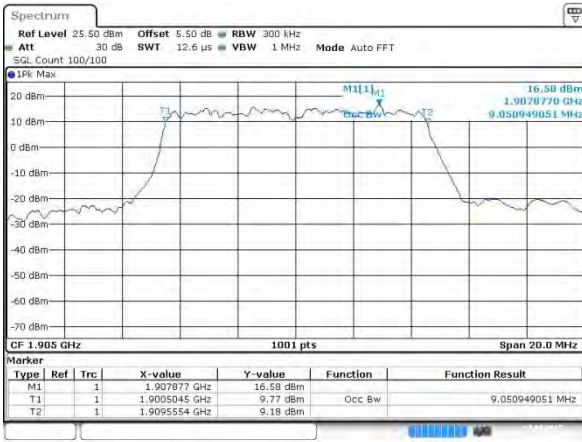

Lowest Channel / 10MHz / QPSK

Date: 2 AUG 2015 02:19:24

Lowest Channel / 10MHz / 16QAM

Date: 2 AUG 2015 02:19:35

Middle Channel / 10MHz / QPSK

Date: 2 AUG 2015 02:26:29

Middle Channel / 10MHz / 16QAM

Date: 2 AUG 2015 02:26:40

Highest Channel / 10MHz / QPSK

Date: 2 AUG 2015 02:29:02

Highest Channel / 10MHz / 16QAM

Date: 2 AUG 2015 02:29:12

LTE Band 2

Lowest Channel / 15MHz / QPSK

Date: 2 AUG 2015 02:38:07

Lowest Channel / 15MHz / 16QAM