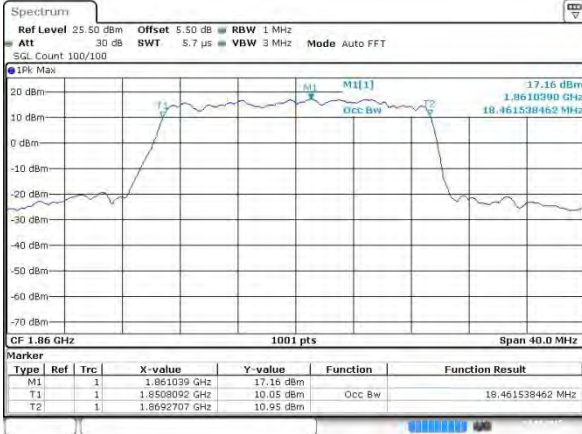

LTE Band 2

Lowest Channel / 20MHz / QPSK

Date: 2 AUG 2015 02:52:49