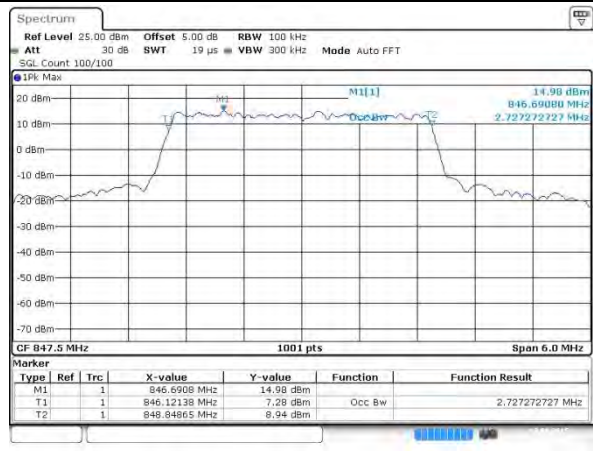

Middle Channel / 3MHz / QPSK

Middle Channel / 3MHz / 16QAM

Highest Channel / 3MHz / QPSK

Highest Channel / 3MHz / 16QAM

LTE Band 5

Lowest Channel / 5MHz / QPSK

Date: 2 AUG 2015 06:35:39

Lowest Channel / 5MHz / 16QAM