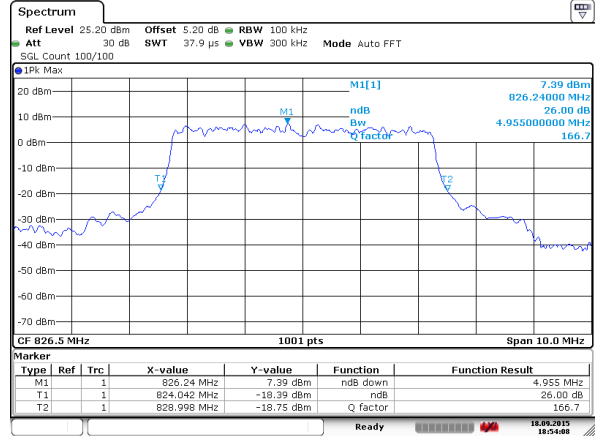

Date: 18 SEP 2015 18:38:34

LTE Band 26

Lowest Channel / 3MHz / QPSK

Date: 18 SEP 2015 18:40:24

Lowest Channel / 3MHz / 16QAM

Date: 18 SEP 2015 18:40:48

Middle Channel / 3MHz / QPSK

Date: 18 SEP 2015 18:42:29

Middle Channel / 3MHz / 16QAM

Date: 18 SEP 2015 18:42:11

Highest Channel / 3MHz / QPSK

Date: 18 SEP 2015 18:44:27

Highest Channel / 3MHz / 16QAM

Date: 18 SEP 2015 18:43:53

LTE Band 26

Lowest Channel / 5MHz / QPSK

Lowest Channel / 5MHz / 16QAM

Middle Channel / 5MHz / QPSK

Middle Channel / 5MHz / 16QAM

Highest Channel / 5MHz / QPSK

Highest Channel / 5MHz / 16QAM

LTE Band 26

Lowest Channel / 10MHz / QPSK

Lowest Channel / 10MHz / 16QAM