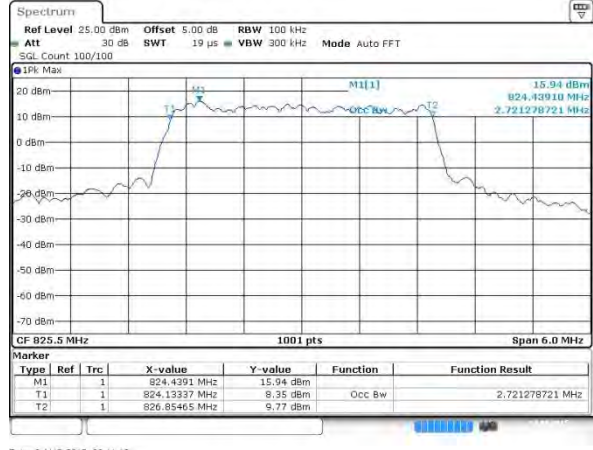

Lowest Channel / 1.4MHz / 16QAM

Middle Channel / 1.4MHz / QPSK

Middle Channel / 1.4MHz / 16QAM

Highest Channel / 1.4MHz / QPSK

Highest Channel / 1.4MHz / 16QAM

LTE Band 5

Lowest Channel / 3MHz / QPSK

Lowest Channel / 3MHz / 16QAM