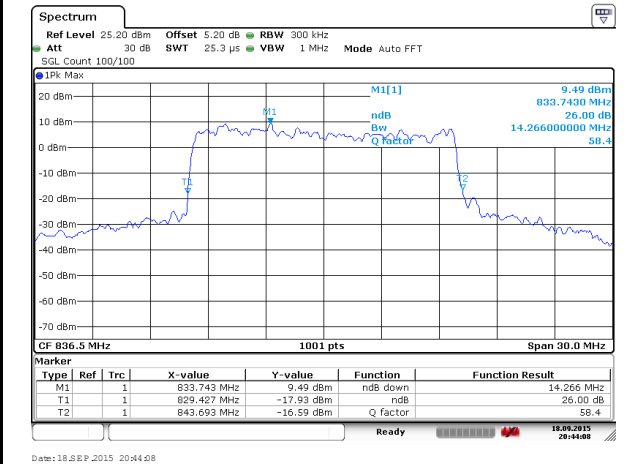

Lowest Channel / 5MHz / 16QAM

Middle Channel / 5MHz / QPSK

Middle Channel / 5MHz / 16QAM

Highest Channel / 5MHz / QPSK

Highest Channel / 5MHz / 16QAM

LTE Band 26

Lowest Channel / 10MHz / QPSK

Lowest Channel / 10MHz / 16QAM

Middle Channel / 10MHz / QPSK

Middle Channel / 10MHz / 16QAM

Highest Channel / 10MHz / QPSK

Highest Channel / 10MHz / 16QAM

LTE Band 26

Channel 26765 / 15MHz / QPSK

Channel 26765 / 15MHz / 16QAM

Lowest Channel / 15MHz / QPSK

Lowest Channel / 15MHz / 16QAM

Middle Channel / 15MHz / QPSK

Middle Channel / 15MHz / 16QAM

LTE Band 26

Highest Channel / 15MHz / QPSK

Date: 18 SEP 2015 20:45:06

Highest Channel / 15MHz / 16QAM

Date: 18 SEP 2015 20:45:20