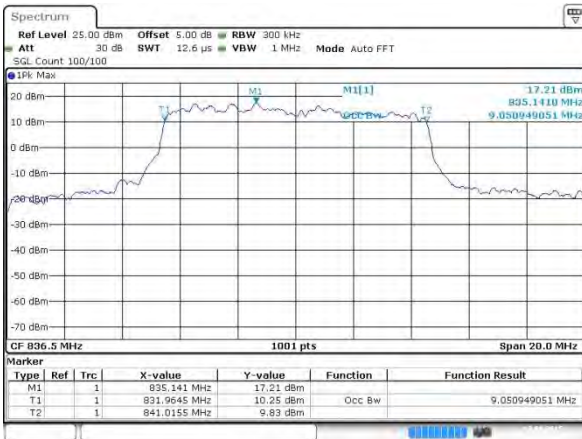

Date: 2 AUG 2015 06:48:25

LTE Band 5

Lowest Channel / 10MHz / QPSK

Lowest Channel / 10MHz / 16QAM

Middle Channel / 10MHz / QPSK

Middle Channel / 10MHz / 16QAM

Highest Channel / 10MHz / QPSK

Highest Channel / 10MHz / 16QAM