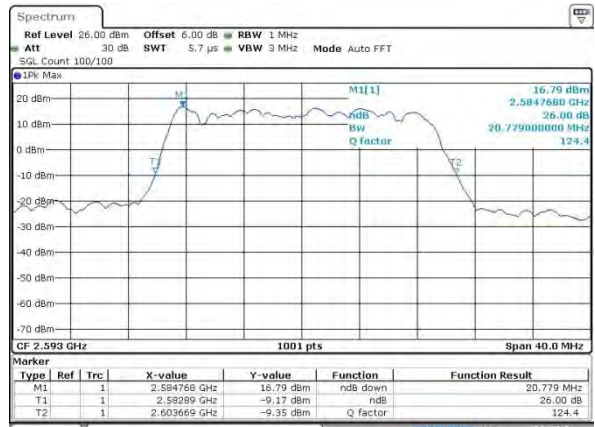

Date 3 AUG 2015 03:38:28

Middle Channel / 15MHz / 16QAM

Date 3 AUG 2015 03:38:38

Highest Channel / 15MHz / QPSK

Date 3 AUG 2015 03:39:10

Highest Channel / 15MHz / 16QAM

Date 3 AUG 2015 03:39:20

LTE Band 41

Lowest Channel / 20MHz / QPSK

Date 3 AUG 2015 03:39:52

Lowest Channel / 20MHz / 16QAM

Date 3 AUG 2015 03:40:02

Middle Channel / 20MHz / QPSK

Date 3 AUG 2015 03:40:34

Middle Channel / 20MHz / 16QAM

Date 3 AUG 2015 03:40:44

Highest Channel / 20MHz / QPSK

Date 3 AUG 2015 03:41:16

Highest Channel / 20MHz / 16QAM

Date 3 AUG 2015 03:41:26

Occupied Bandwidth

Mode	LTE Band 2 : 99%OBW(MHz)											
	1.4MHz		3MHz		5MHz		10MHz		15MHz		20MHz	
Mod.	QPSK	16QAM	QPSK	16QAM	QPSK	16QAM	QPSK	16QAM	QPSK	16QAM	QPSK	16QAM
Lowest CH	1.09	1.10	2.72	2.72	4.50	4.51	9.11	9.03	13.40	13.37	18.46	18.22
Middle CH	1.10	1.10	2.70	2.72	4.48	4.50	9.03	9.03	13.55	13.49	18.46	18.46
Highest CH	1.09	1.10	2.70	2.73	4.52	4.48	9.05	8.99	13.43	13.55	18.54	18.30