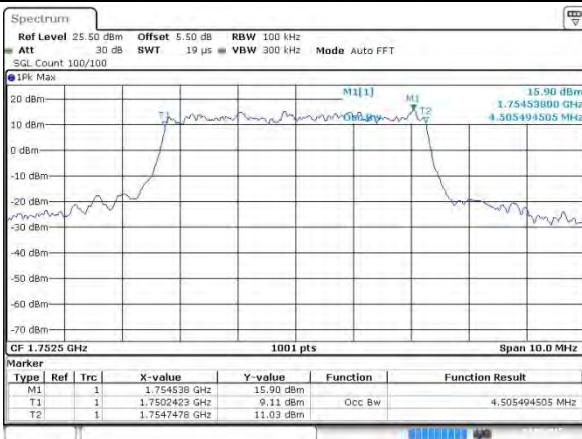

LTE Band 4

Lowest Channel / 5MHz / QPSK

Lowest Channel / 5MHz / 16QAM

Middle Channel / 5MHz / QPSK

Middle Channel / 5MHz / 16QAM

Highest Channel / 5MHz / QPSK

Highest Channel / 5MHz / 16QAM

LTE Band 4