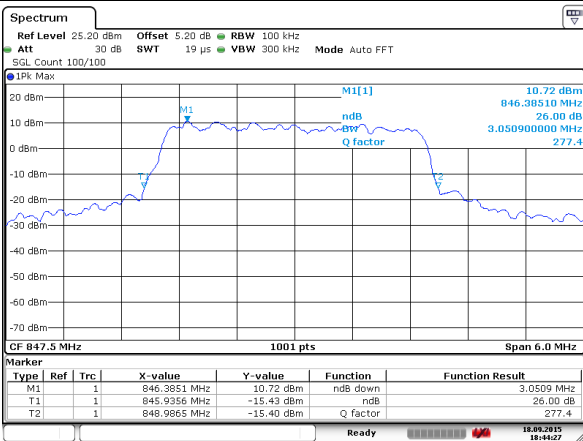

Date: 18 SEP 2015 18:47:13

Middle Channel / 1.4MHz / QPSK

Date: 18 SEP 2015 18:36:16

Middle Channel / 1.4MHz / 16QAM

Date: 18 SEP 2015 18:35:20

Highest Channel / 1.4MHz / QPSK

Date: 18 SEP 2015 18:38:11

Highest Channel / 1.4MHz / 16QAM

Date: 18 SEP 2015 18:38:34

LTE Band 26

Lowest Channel / 3MHz / QPSK

Date: 18 SEP 2015 18:40:24

Lowest Channel / 3MHz / 16QAM

Date: 18 SEP 2015 18:40:48

Middle Channel / 3MHz / QPSK

Date: 18 SEP 2015 18:42:29

Middle Channel / 3MHz / 16QAM

Date: 18 SEP 2015 18:42:11

Highest Channel / 3MHz / QPSK

Date: 18 SEP 2015 18:44:27

Highest Channel / 3MHz / 16QAM

Date: 18 SEP 2015 18:43:53

LTE Band 26

Lowest Channel / 5MHz / QPSK