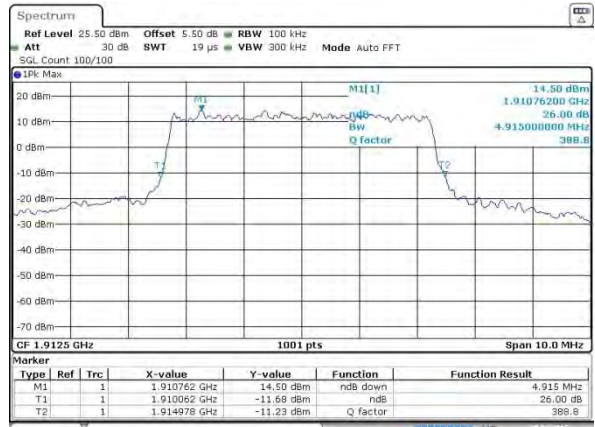

LTE Band 25

Lowest Channel / 5MHz / QPSK

Date: 9 AUG 2015 20:31:05

Lowest Channel / 5MHz / 16QAM

Date: 9 AUG 2015 20:32:09

Middle Channel / 5MHz / QPSK

Date: 9 AUG 2015 21:10:40

Middle Channel / 5MHz / 16QAM

Date: 9 AUG 2015 21:57:12

Highest Channel / 5MHz / QPSK

Date: 9 AUG 2015 20:34:56

Highest Channel / 5MHz / 16QAM

Date: 9 AUG 2015 20:33:32

LTE Band 25

Lowest Channel / 10MHz / QPSK

Date: 9 AUG 2015 20:35:43