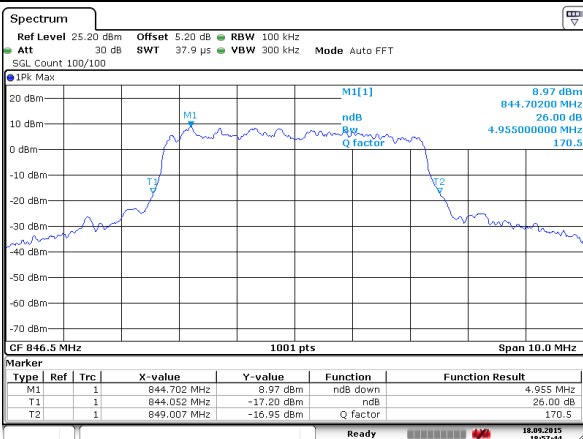

Middle Channel / 3MHz / 16QAM

Date: 18 SEP 2015 18:42:11

Highest Channel / 3MHz / QPSK

Date: 18 SEP 2015 18:44:27

Highest Channel / 3MHz / 16QAM

Date: 18 SEP 2015 18:43:53

LTE Band 26

Lowest Channel / 5MHz / QPSK

Lowest Channel / 5MHz / 16QAM

Middle Channel / 5MHz / QPSK

Middle Channel / 5MHz / 16QAM

Highest Channel / 5MHz / QPSK

Highest Channel / 5MHz / 16QAM

LTE Band 26

Lowest Channel / 10MHz / QPSK

Lowest Channel / 10MHz / 16QAM

Middle Channel / 10MHz / QPSK

Middle Channel / 10MHz / 16QAM

Highest Channel / 10MHz / QPSK

Highest Channel / 10MHz / 16QAM

LTE Band 26

Channel 26765 / 15MHz / QPSK

Channel 26765 / 15MHz / 16QAM

Lowest Channel / 15MHz / QPSK