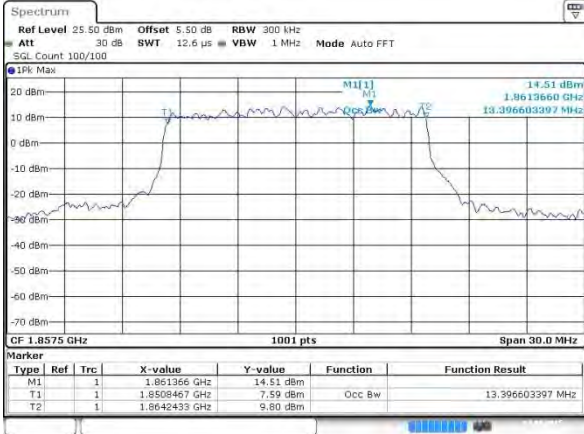

Highest Channel / 10MHz / QPSK

Date: 2 AUG 2015 02:29:02

Highest Channel / 10MHz / 16QAM

Date: 2 AUG 2015 02:29:12

LTE Band 2

Lowest Channel / 15MHz / QPSK

Date: 2 AUG 2015 02:38:07

Lowest Channel / 15MHz / 16QAM