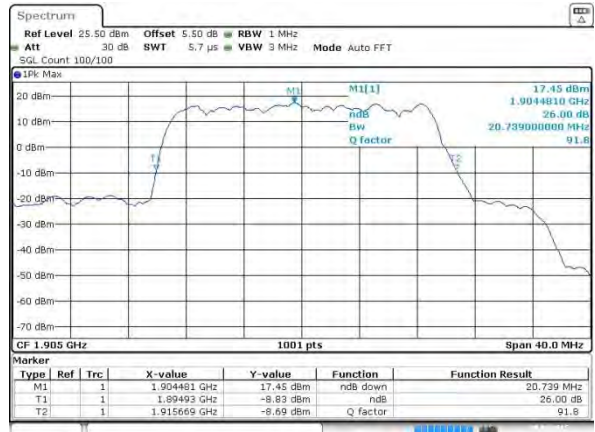

Highest Channel / 20MHz / QPSK

Date: 9 AUG 2015 20:48:57

Highest Channel / 20MHz / 16QAM

Date: 9 AUG 2015 20:47:53

LTE Band 26

Lowest Channel / 1.4MHz / QPSK

Date: 18 SEP 2015 18:48:24

Lowest Channel / 1.4MHz / 16QAM