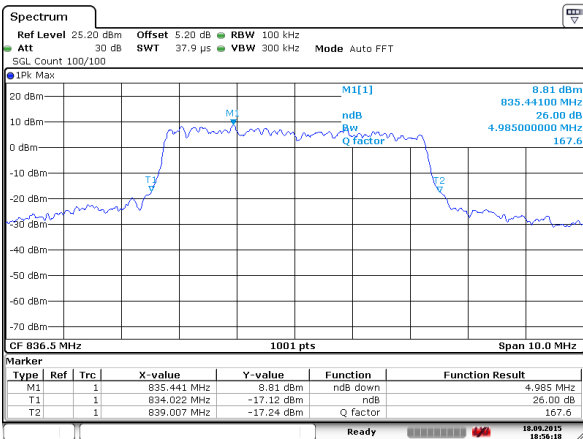

Date: 18 SEP 2015 18:38:34

LTE Band 26

Lowest Channel / 3MHz / QPSK

Date: 18 SEP 2015 18:40:24

Lowest Channel / 3MHz / 16QAM

Date: 18 SEP 2015 18:40:48

Middle Channel / 3MHz / QPSK

Date: 18 SEP 2015 18:42:29

Middle Channel / 3MHz / 16QAM

Date: 18 SEP 2015 18:42:11

Highest Channel / 3MHz / QPSK

Date: 18 SEP 2015 18:44:27

Highest Channel / 3MHz / 16QAM

Date: 18 SEP 2015 18:43:53

LTE Band 26

Lowest Channel / 5MHz / QPSK

Lowest Channel / 5MHz / 16QAM

Middle Channel / 5MHz / QPSK

Middle Channel / 5MHz / 16QAM

Highest Channel / 5MHz / QPSK

Highest Channel / 5MHz / 16QAM

LTE Band 26

Lowest Channel / 10MHz / QPSK

Lowest Channel / 10MHz / 16QAM