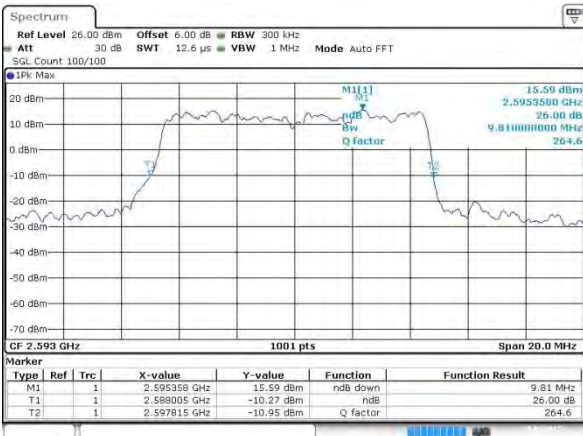

Middle Channel / 10MHz / QPSK

Date 3 AUG 2015 03:36:21