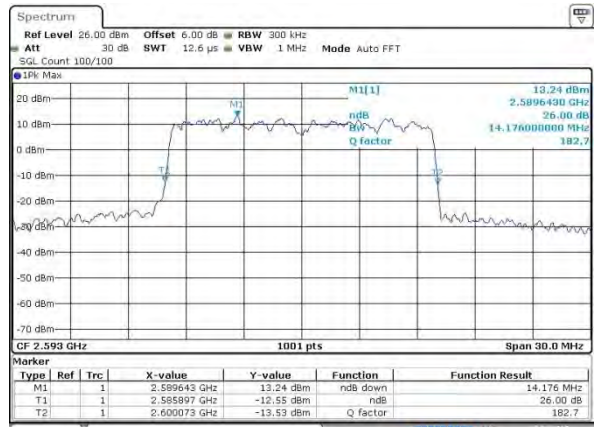

Highest Channel / 10MHz / 16QAM

Date 3 AUG 2015 03:37:14

LTE Band 41

Lowest Channel / 15MHz / QPSK

Date 3 AUG 2015 03:37:46

Lowest Channel / 15MHz / 16QAM

Date 3 AUG 2015 03:37:56

Middle Channel / 15MHz / QPSK

Date 3 AUG 2015 03:38:28

Middle Channel / 15MHz / 16QAM

Date 3 AUG 2015 03:38:38

Highest Channel / 15MHz / QPSK

Date 3 AUG 2015 03:39:10

Highest Channel / 15MHz / 16QAM

Date 3 AUG 2015 03:39:20

LTE Band 41