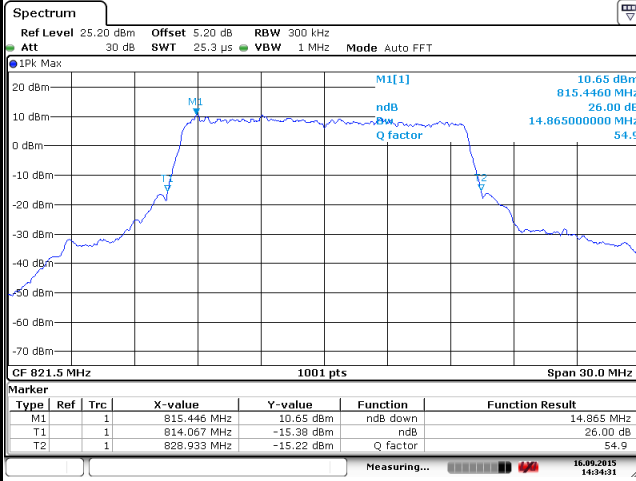

Middle Channel / 10MHz / QPSK

Middle Channel / 10MHz / 16QAM

Highest Channel / 10MHz / QPSK

Highest Channel / 10MHz / 16QAM

LTE Band 26

Channel 26765 / 15MHz / QPSK

Channel 26765 / 15MHz / 16QAM

Lowest Channel / 15MHz / QPSK

Lowest Channel / 15MHz / 16QAM

Middle Channel / 15MHz / QPSK

Middle Channel / 15MHz / 16QAM

LTE Band 26

Highest Channel / 15MHz / QPSK

Date: 18 SEP 2015 20:45:06

Highest Channel / 15MHz / 16QAM

Date: 18 SEP 2015 20:45:20