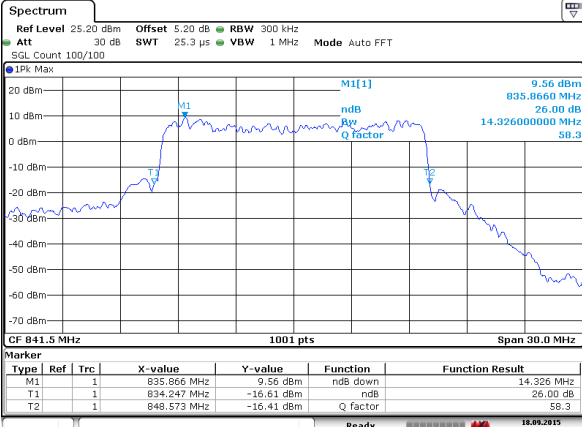

Lowest Channel / 15MHz / 16QAM

Middle Channel / 15MHz / QPSK

Middle Channel / 15MHz / 16QAM

LTE Band 26

Highest Channel / 15MHz / QPSK

Date: 18 SEP 2015 20:45:06

Highest Channel / 15MHz / 16QAM

Date: 18 SEP 2015 20:45:20