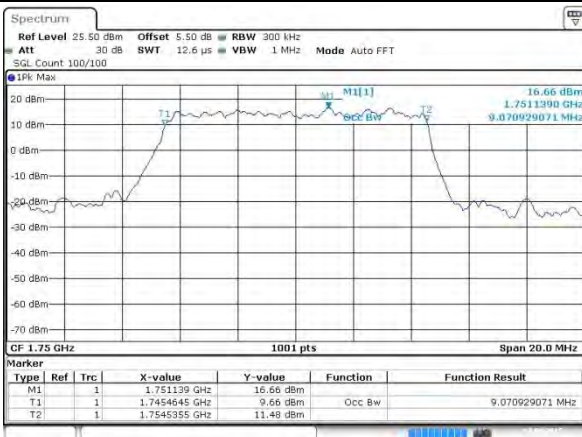

Lowest Channel / 10MHz / QPSK

Date: 2 AUG 2015 04:12:02

Lowest Channel / 10MHz / 16QAM

Date: 2 AUG 2015 04:12:13

Middle Channel / 10MHz / QPSK

Date: 2 AUG 2015 04:19:07

Middle Channel / 10MHz / 16QAM

Date: 2 AUG 2015 04:19:17

Highest Channel / 10MHz / QPSK

Date: 2 AUG 2015 04:21:40

Highest Channel / 10MHz / 16QAM

Date: 2 AUG 2015 04:21:50

LTE Band 4

Lowest Channel / 15MHz / QPSK

Date: 2 AUG 2015 04:28:45

Lowest Channel / 15MHz / 16QAM