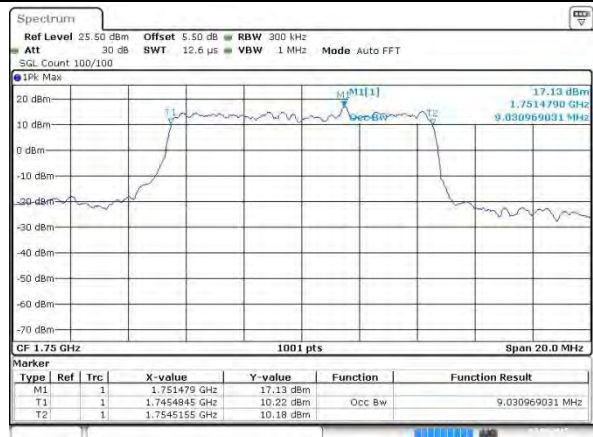

Highest Channel / 10MHz / 16QAM

Date: 2 AUG 2015 04:21:50