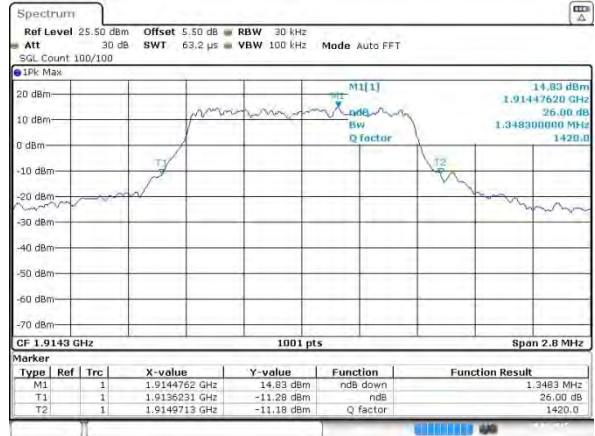

Middle Channel / 20MHz / 16QAM

Date: 3 AUG 2015 01:03:22

Highest Channel / 20MHz / QPSK

Date: 3 AUG 2015 01:03:53

Highest Channel / 20MHz / 16QAM

Date: 3 AUG 2015 01:04:04

LTE Band 25

Lowest Channel / 1.4MHz / QPSK

Date: 9 AUG 2015 16:20:47

Lowest Channel / 1.4MHz / 16QAM

Date: 9 AUG 2015 16:22:54

Middle Channel / 1.4MHz / QPSK

Date: 9 AUG 2015 21:01:26

Middle Channel / 1.4MHz / 16QAM

Date: 9 AUG 2015 21:55:49

Highest Channel / 1.4MHz / QPSK

Date: 9 AUG 2015 17:31:40

Highest Channel / 1.4MHz / 16QAM

Date: 9 AUG 2015 17:31:24

LTE Band 25

Lowest Channel / 3MHz / QPSK

Date: 9 AUG 2015 20:25:38

Lowest Channel / 3MHz / 16QAM

Date: 9 AUG 2015 20:26:45