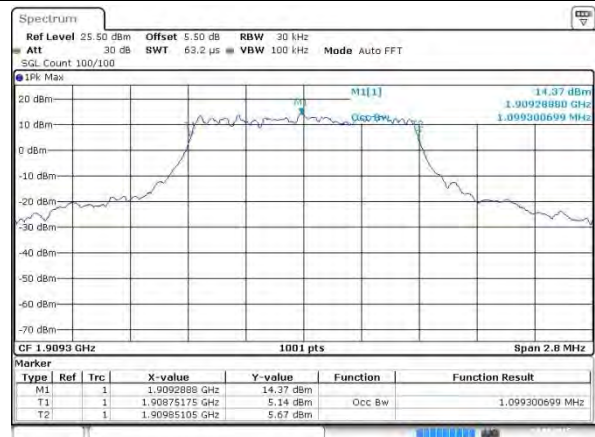

LTE Band 2

Lowest Channel / 1.4MHz / QPSK

Date: 2 AUG 2015 01:27:30

Lowest Channel / 1.4MHz / 16QAM

Date: 2 AUG 2015 01:27:40

Middle Channel / 1.4MHz / QPSK

Date: 2 AUG 2015 01:38:23

Middle Channel / 1.4MHz / 16QAM

Date: 2 AUG 2015 01:38:34

Highest Channel / 1.4MHz / QPSK

Date: 2 AUG 2015 01:38:56

Highest Channel / 1.4MHz / 16QAM

Date: 2 AUG 2015 01:38:07

LTE Band 2

Lowest Channel / 3MHz / QPSK

Date: 2 AUG 2015 01:46:01