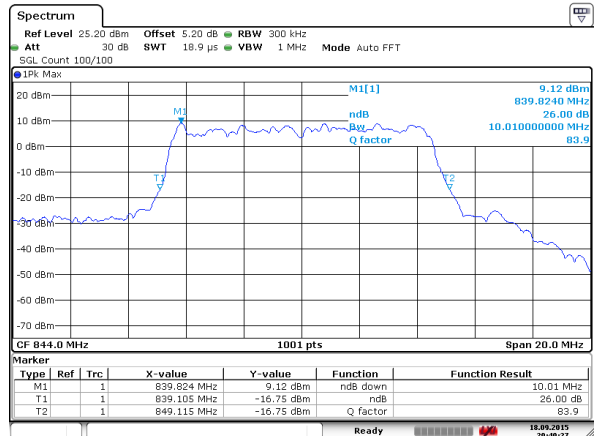

Middle Channel / 10MHz / QPSK

Middle Channel / 10MHz / 16QAM

Highest Channel / 10MHz / QPSK

Highest Channel / 10MHz / 16QAM

LTE Band 26

Channel 26765 / 15MHz / QPSK

Channel 26765 / 15MHz / 16QAM

Lowest Channel / 15MHz / QPSK

Lowest Channel / 15MHz / 16QAM

Middle Channel / 15MHz / QPSK

Middle Channel / 15MHz / 16QAM

LTE Band 26

Highest Channel / 15MHz / QPSK

Date: 18 SEP 2015 20:45:06

Highest Channel / 15MHz / 16QAM

Date: 18 SEP 2015 20:45:20