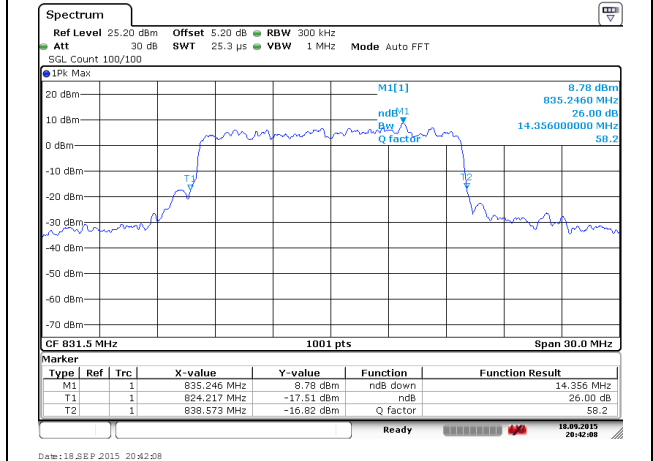

Lowest Channel / 5MHz / 16QAM

Middle Channel / 5MHz / QPSK

Middle Channel / 5MHz / 16QAM

Highest Channel / 5MHz / QPSK

Highest Channel / 5MHz / 16QAM

LTE Band 26

Lowest Channel / 10MHz / QPSK

Lowest Channel / 10MHz / 16QAM

Middle Channel / 10MHz / QPSK

Middle Channel / 10MHz / 16QAM

Highest Channel / 10MHz / QPSK

Highest Channel / 10MHz / 16QAM

LTE Band 26

Channel 26765 / 15MHz / QPSK

Channel 26765 / 15MHz / 16QAM

Lowest Channel / 15MHz / QPSK

Lowest Channel / 15MHz / 16QAM

Middle Channel / 15MHz / QPSK

Middle Channel / 15MHz / 16QAM

LTE Band 26

Highest Channel / 15MHz / QPSK

Date: 18 SEP 2015 20:45:06

Highest Channel / 15MHz / 16QAM

Date: 18 SEP 2015 20:45:20