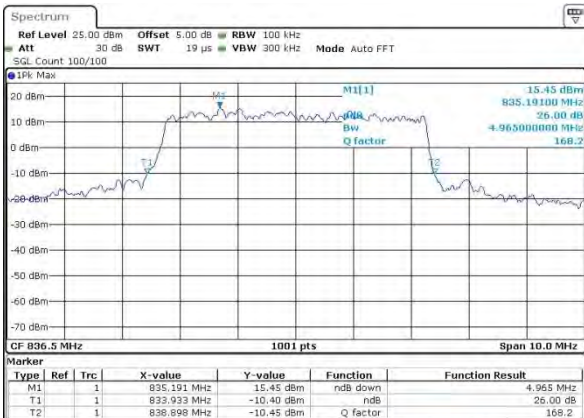

LTE Band 5

Lowest Channel / 5MHz / QPSK

Date: 2 AUG 2015 06:38:00

Lowest Channel / 5MHz / 16QAM

Date: 2 AUG 2015 06:36:11

Middle Channel / 5MHz / QPSK

Date: 2 AUG 2015 06:46:04

Middle Channel / 5MHz / 16QAM

Date: 2 AUG 2015 06:46:14

Highest Channel / 5MHz / QPSK

Date: 2 AUG 2015 06:48:38

Highest Channel / 5MHz / 16QAM

Date: 2 AUG 2015 06:48:46

LTE Band 5

Lowest Channel / 10MHz / QPSK

Date: 2 AUG 2015 06:58:40