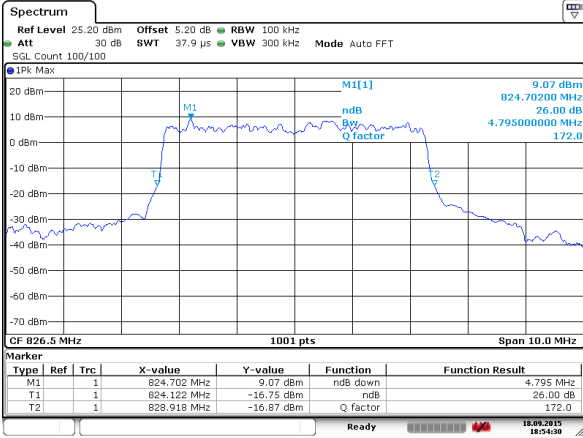

Date: 18 SEP 2015 18:38:34

LTE Band 26

Lowest Channel / 3MHz / QPSK

Date: 18 SEP 2015 18:40:24

Lowest Channel / 3MHz / 16QAM

Date: 18 SEP 2015 18:40:48

Middle Channel / 3MHz / QPSK

Date: 18 SEP 2015 18:42:29

Middle Channel / 3MHz / 16QAM

Date: 18 SEP 2015 18:42:11

Highest Channel / 3MHz / QPSK

Date: 18 SEP 2015 18:44:27

Highest Channel / 3MHz / 16QAM

Date: 18 SEP 2015 18:43:53

LTE Band 26

Lowest Channel / 5MHz / QPSK

Lowest Channel / 5MHz / 16QAM

Middle Channel / 5MHz / QPSK

Middle Channel / 5MHz / 16QAM

Highest Channel / 5MHz / QPSK

Highest Channel / 5MHz / 16QAM

LTE Band 26

Lowest Channel / 10MHz / QPSK

Lowest Channel / 10MHz / 16QAM