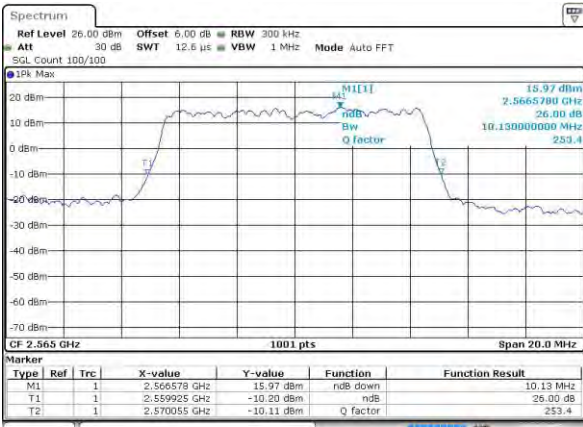

Date: 3 AUG 2015 00:29:29

Middle Channel / 5MHz / 16QAM

Date: 3 AUG 2015 00:29:40

Highest Channel / 5MHz / QPSK

Date: 3 AUG 2015 00:30:11

Highest Channel / 5MHz / 16QAM

Date: 3 AUG 2015 00:30:22

LTE Band 7

Lowest Channel / 10MHz / QPSK

Date: 3 AUG 2015 00:35:28

Lowest Channel / 10MHz / 16QAM

Date: 3 AUG 2015 00:35:38

Middle Channel / 10MHz / QPSK

Date: 3 AUG 2015 00:40:44

Middle Channel / 10MHz / 16QAM

Date: 3 AUG 2015 00:40:54

Highest Channel / 10MHz / QPSK

Date: 3 AUG 2015 00:41:26

Highest Channel / 10MHz / 16QAM

Date: 3 AUG 2015 00:41:36

LTE Band 7

Lowest Channel / 15MHz / QPSK

Date: 3 AUG 2015 00:46:42

Lowest Channel / 15MHz / 16QAM