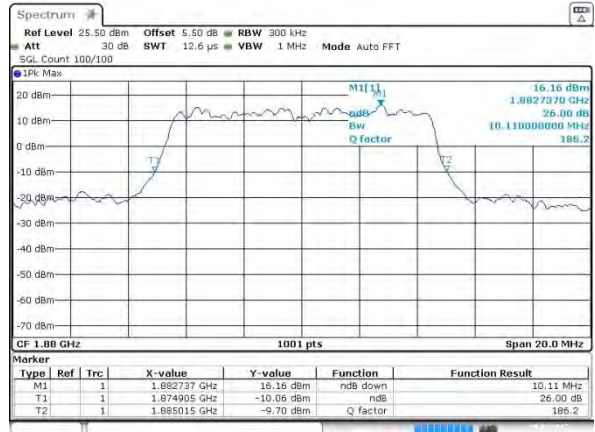

Date: 9 AUG 2015 21:57:12

Highest Channel / 5MHz / QPSK

Date: 9 AUG 2015 20:34:56

Highest Channel / 5MHz / 16QAM

Date: 9 AUG 2015 20:33:32

LTE Band 25

Lowest Channel / 10MHz / QPSK

Date: 9 AUG 2015 20:35:43

Lowest Channel / 10MHz / 16QAM

Date: 9 AUG 2015 20:36:28

Middle Channel / 10MHz / QPSK

Date: 9 AUG 2015 21:15:54

Middle Channel / 10MHz / 16QAM

Date: 9 AUG 2015 21:16:02

Highest Channel / 10MHz / QPSK

Date: 9 AUG 2015 20:38:04

Highest Channel / 10MHz / 16QAM

Date: 9 AUG 2015 20:37:15

LTE Band 25

Lowest Channel / 15MHz / QPSK

Date: 9 AUG 2015 20:40:02

Lowest Channel / 15MHz / 16QAM

Date: 9 AUG 2015 20:41:12

Middle Channel / 15MHz / QPSK