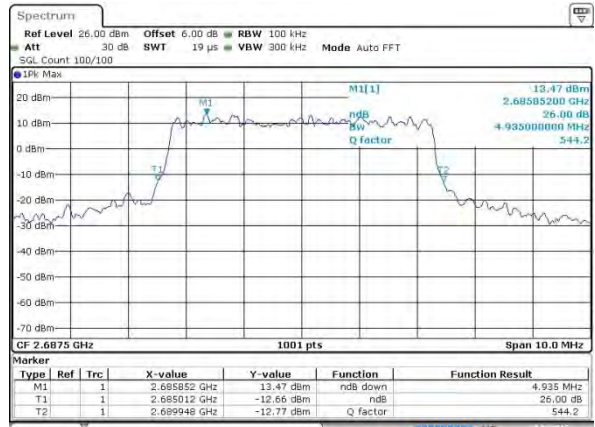

LTE Band 41

Lowest Channel / 5MHz / QPSK

Date 3 AUG 2015 03:33:33

Lowest Channel / 5MHz / 16QAM

Date 3 AUG 2015 03:33:44

Middle Channel / 5MHz / QPSK

Date 3 AUG 2015 03:34:15

Middle Channel / 5MHz / 16QAM

Date 3 AUG 2015 03:34:26

Highest Channel / 5MHz / QPSK

Date 3 AUG 2015 03:34:58

Highest Channel / 5MHz / 16QAM

Date 3 AUG 2015 03:35:08

LTE Band 41

Lowest Channel / 10MHz / QPSK

Date 3 AUG 2015 03:35:40