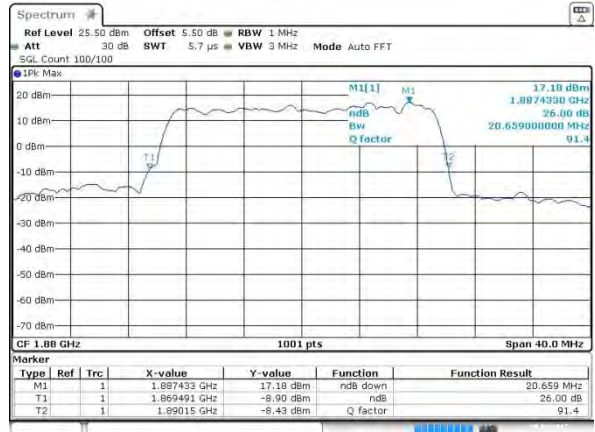

Middle Channel / 20MHz / 16QAM

Date: 9 AUG 2015 21:46:55