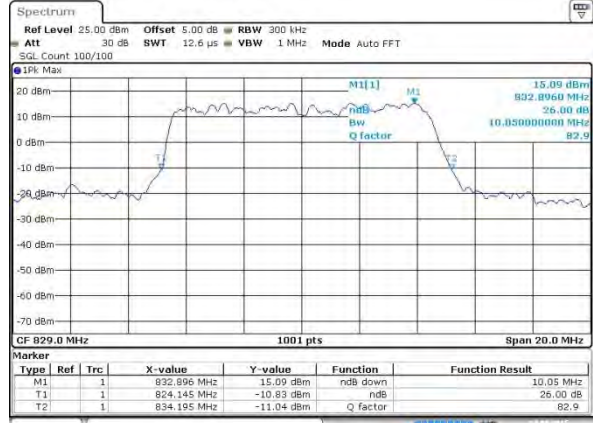

Lowest Channel / 10MHz / 16QAM

Date: 2 AUG 2015 06:58:50