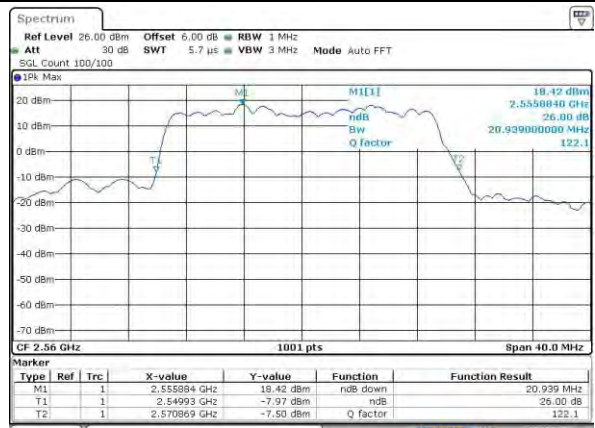

Date: 3 AUG 2015 00:52:50

LTE Band 7

Lowest Channel / 20MHz / QPSK

Date: 3 AUG 2015 00:57:56

Lowest Channel / 20MHz / 16QAM

Date: 3 AUG 2015 00:58:06

Middle Channel / 20MHz / QPSK

Date: 3 AUG 2015 01:03:11

Middle Channel / 20MHz / 16QAM

Date: 3 AUG 2015 01:03:22

Highest Channel / 20MHz / QPSK

Date: 3 AUG 2015 01:03:53

Highest Channel / 20MHz / 16QAM

Date: 3 AUG 2015 01:04:04

LTE Band 25

Lowest Channel / 1.4MHz / QPSK