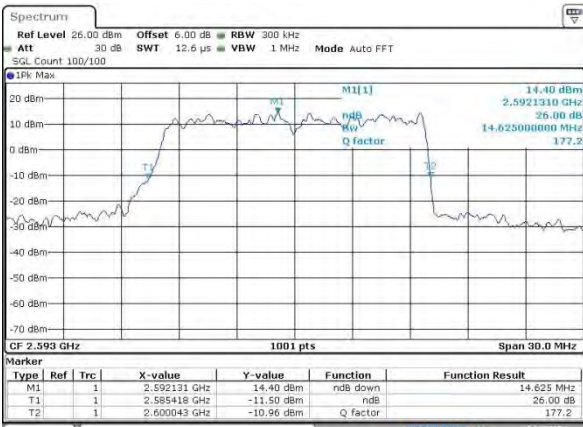

Highest Channel / 10MHz / 16QAM

Date 3 AUG 2015 03:37:14

LTE Band 41

Lowest Channel / 15MHz / QPSK

Date 3 AUG 2015 03:37:46

Lowest Channel / 15MHz / 16QAM

Date 3 AUG 2015 03:37:56

Middle Channel / 15MHz / QPSK