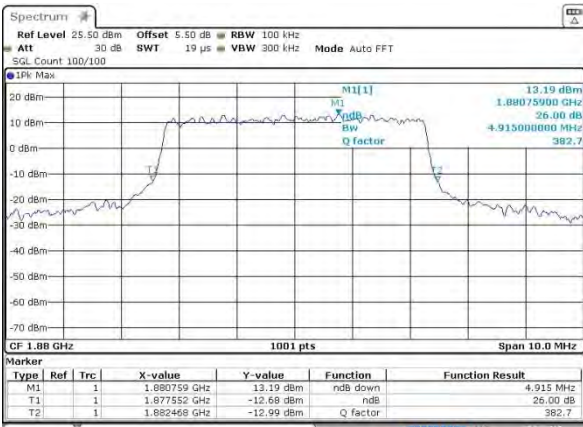

LTE Band 25

Lowest Channel / 5MHz / QPSK

Date: 9 AUG 2015 20:31:05

Lowest Channel / 5MHz / 16QAM

Date: 9 AUG 2015 20:32:09

Middle Channel / 5MHz / QPSK

Date: 9 AUG 2015 21:10:40

Middle Channel / 5MHz / 16QAM

Date: 9 AUG 2015 21:57:12

Highest Channel / 5MHz / QPSK

Date: 9 AUG 2015 20:34:56

Highest Channel / 5MHz / 16QAM

Date: 9 AUG 2015 20:33:32

LTE Band 25

Lowest Channel / 10MHz / QPSK

Date: 9 AUG 2015 20:35:43