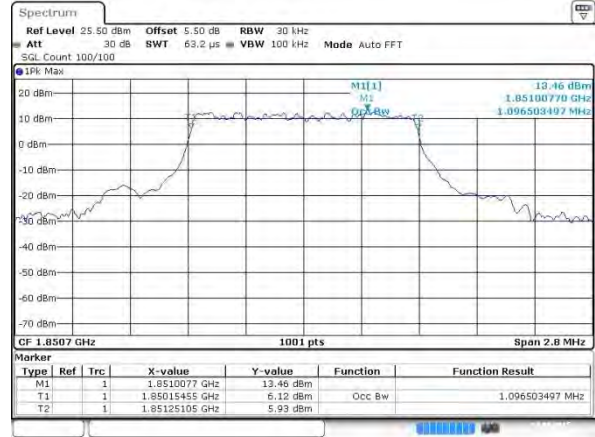

Lowest Channel / 1.4MHz / 16QAM

Date: 2 AUG 2015 01:27:40