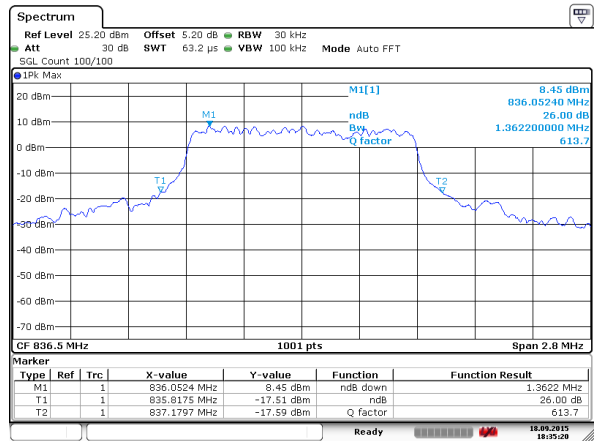

Highest Channel / 20MHz / QPSK

Date: 9 AUG 2015 20:48:57

Highest Channel / 20MHz / 16QAM

Date: 9 AUG 2015 20:47:53

LTE Band 26

Lowest Channel / 1.4MHz / QPSK

Date: 18 SEP 2015 18:48:24

Lowest Channel / 1.4MHz / 16QAM

Date: 18 SEP 2015 18:47:13

Middle Channel / 1.4MHz / QPSK

Date: 18 SEP 2015 18:36:16

Middle Channel / 1.4MHz / 16QAM

Date: 18 SEP 2015 18:35:20

Highest Channel / 1.4MHz / QPSK

Date: 18 SEP 2015 18:38:11

Highest Channel / 1.4MHz / 16QAM