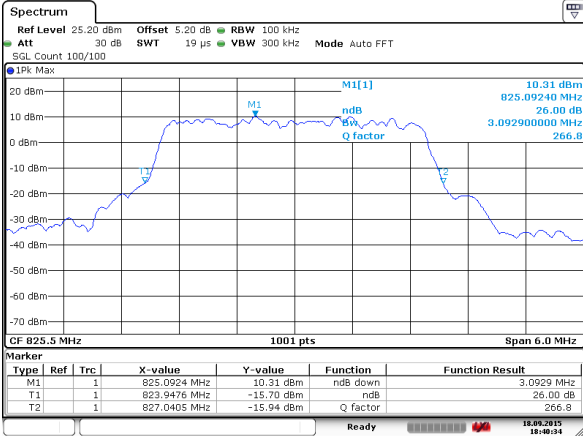

Highest Channel / 20MHz / QPSK

Date: 9 AUG 2015 20:48:57

Highest Channel / 20MHz / 16QAM

Date: 9 AUG 2015 20:47:53

LTE Band 26

Lowest Channel / 1.4MHz / QPSK

Date: 18 SEP 2015 18:48:24

Lowest Channel / 1.4MHz / 16QAM

Date: 18 SEP 2015 18:47:13

Middle Channel / 1.4MHz / QPSK

Date: 18 SEP 2015 18:36:16

Middle Channel / 1.4MHz / 16QAM

Date: 18 SEP 2015 18:35:20

Highest Channel / 1.4MHz / QPSK

Date: 18 SEP 2015 18:38:11

Highest Channel / 1.4MHz / 16QAM

Date: 18 SEP 2015 18:38:34

LTE Band 26

Lowest Channel / 3MHz / QPSK

Date: 18 SEP 2015 18:40:24

Lowest Channel / 3MHz / 16QAM

Date: 18 SEP 2015 18:40:48

Middle Channel / 3MHz / QPSK

Date: 18 SEP 2015 18:42:29