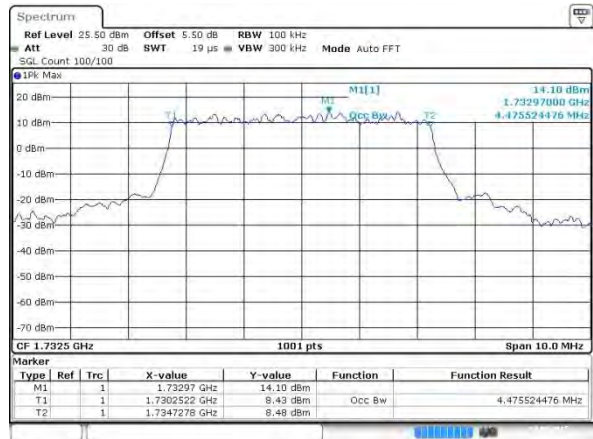

LTE Band 4

Lowest Channel / 5MHz / QPSK

Lowest Channel / 5MHz / 16QAM

Middle Channel / 5MHz / QPSK

Middle Channel / 5MHz / 16QAM

Highest Channel / 5MHz / QPSK

Highest Channel / 5MHz / 16QAM

LTE Band 4