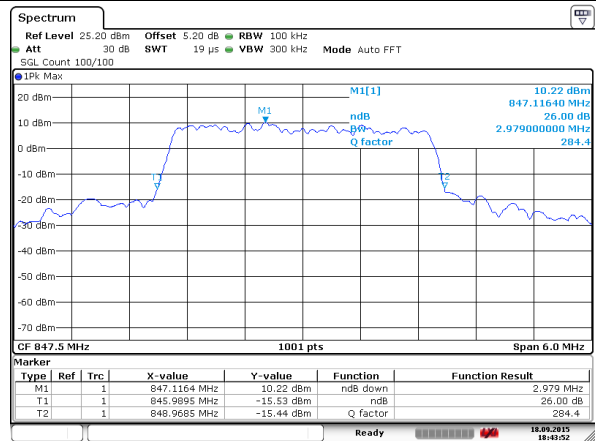

Date: 18 SEP 2015 18:38:34

LTE Band 26

Lowest Channel / 3MHz / QPSK

Date: 18 SEP 2015 18:40:24

Lowest Channel / 3MHz / 16QAM

Date: 18 SEP 2015 18:40:48

Middle Channel / 3MHz / QPSK

Date: 18 SEP 2015 18:42:29

Middle Channel / 3MHz / 16QAM

Date: 18 SEP 2015 18:42:11

Highest Channel / 3MHz / QPSK

Date: 18 SEP 2015 18:44:27

Highest Channel / 3MHz / 16QAM

Date: 18 SEP 2015 18:43:53

LTE Band 26

Lowest Channel / 5MHz / QPSK

Lowest Channel / 5MHz / 16QAM

Middle Channel / 5MHz / QPSK

Middle Channel / 5MHz / 16QAM

Highest Channel / 5MHz / QPSK

Highest Channel / 5MHz / 16QAM

LTE Band 26

Lowest Channel / 10MHz / QPSK

Lowest Channel / 10MHz / 16QAM