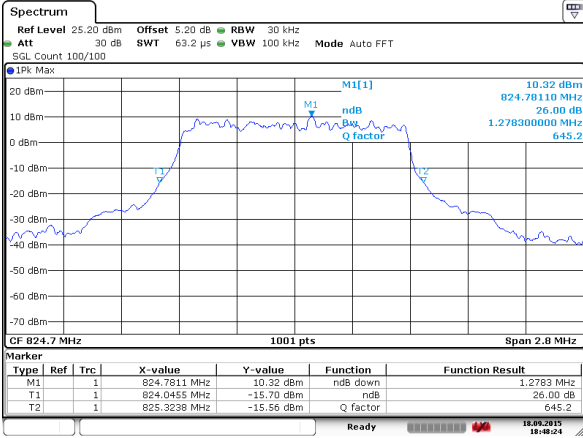

Highest Channel / 20MHz / QPSK

Date: 9 AUG 2015 20:48:57

Highest Channel / 20MHz / 16QAM

Date: 9 AUG 2015 20:47:53

LTE Band 26

Lowest Channel / 1.4MHz / QPSK

Date: 18 SEP 2015 18:48:24

Lowest Channel / 1.4MHz / 16QAM

Date: 18 SEP 2015 18:47:13

Middle Channel / 1.4MHz / QPSK

Date: 18 SEP 2015 18:36:16

Middle Channel / 1.4MHz / 16QAM

Date: 18 SEP 2015 18:35:20

Highest Channel / 1.4MHz / QPSK

Date: 18 SEP 2015 18:38:11

Highest Channel / 1.4MHz / 16QAM

Date: 18 SEP 2015 18:38:34

LTE Band 26

Lowest Channel / 3MHz / QPSK

Date: 18 SEP 2015 18:40:24

Lowest Channel / 3MHz / 16QAM

Date: 18 SEP 2015 18:40:48

Middle Channel / 3MHz / QPSK

Date: 18 SEP 2015 18:42:29