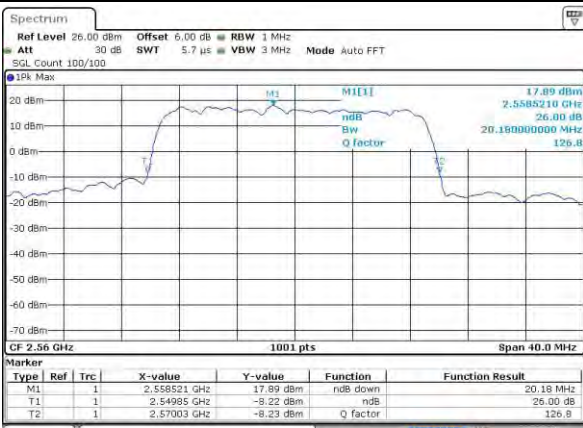

Date: 3 AUG 2015 00:52:50

LTE Band 7

Lowest Channel / 20MHz / QPSK

Date: 3 AUG 2015 00:57:56

Lowest Channel / 20MHz / 16QAM

Date: 3 AUG 2015 00:58:06

Middle Channel / 20MHz / QPSK

Date: 3 AUG 2015 01:03:11

Middle Channel / 20MHz / 16QAM

Date: 3 AUG 2015 01:03:22

Highest Channel / 20MHz / QPSK

Date: 3 AUG 2015 01:03:53

Highest Channel / 20MHz / 16QAM

Date: 3 AUG 2015 01:04:04

LTE Band 25

Lowest Channel / 1.4MHz / QPSK