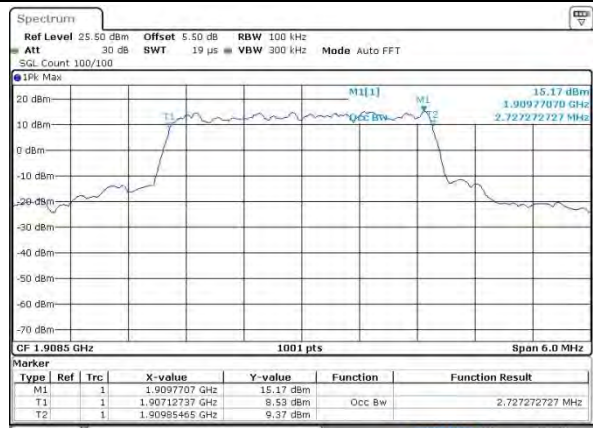

Date: 2 AUG 2015 01:38:34

Highest Channel / 1.4MHz / QPSK

Date: 2 AUG 2015 01:38:56

Highest Channel / 1.4MHz / 16QAM

Date: 2 AUG 2015 01:38:07

LTE Band 2

Lowest Channel / 3MHz / QPSK

Date: 2 AUG 2015 01:46:01

Lowest Channel / 3MHz / 16QAM

Date: 2 AUG 2015 01:46:11

Middle Channel / 3MHz / QPSK

Date: 2 AUG 2015 01:53:05

Middle Channel / 3MHz / 16QAM

Date: 2 AUG 2015 01:53:16

Highest Channel / 3MHz / QPSK

Date: 2 AUG 2015 01:55:38

Highest Channel / 3MHz / 16QAM

Date: 2 AUG 2015 01:55:48

LTE Band 2

Lowest Channel / 5MHz / QPSK

Date: 2 AUG 2015 02:02:42

Lowest Channel / 5MHz / 16QAM

Date: 2 AUG 2015 02:02:53

Middle Channel / 5MHz / QPSK