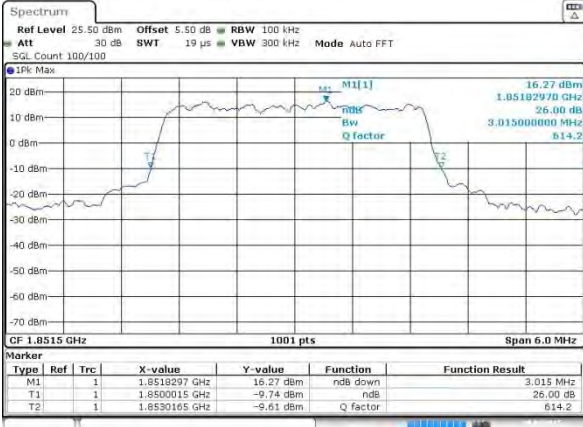

Date: 9 AUG 2015 17:31:40

Highest Channel / 1.4MHz / 16QAM

Date: 9 AUG 2015 17:31:24

LTE Band 25

Lowest Channel / 3MHz / QPSK

Date: 9 AUG 2015 20:25:38

Lowest Channel / 3MHz / 16QAM

Date: 9 AUG 2015 20:26:45