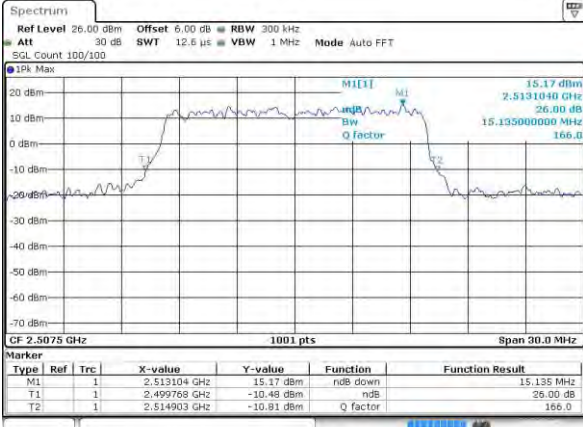

Highest Channel / 10MHz / QPSK

Date: 3 AUG 2015 00:41:26

Highest Channel / 10MHz / 16QAM

Date: 3 AUG 2015 00:41:36

LTE Band 7

Lowest Channel / 15MHz / QPSK

Date: 3 AUG 2015 00:46:42

Lowest Channel / 15MHz / 16QAM