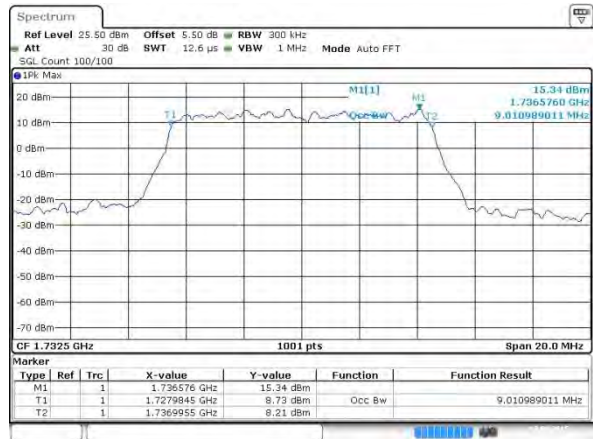

Lowest Channel / 10MHz / QPSK

Date: 2 AUG 2015 04:12:02

Lowest Channel / 10MHz / 16QAM

Date: 2 AUG 2015 04:12:13

Middle Channel / 10MHz / QPSK

Date: 2 AUG 2015 04:19:07

Middle Channel / 10MHz / 16QAM

Date: 2 AUG 2015 04:19:17