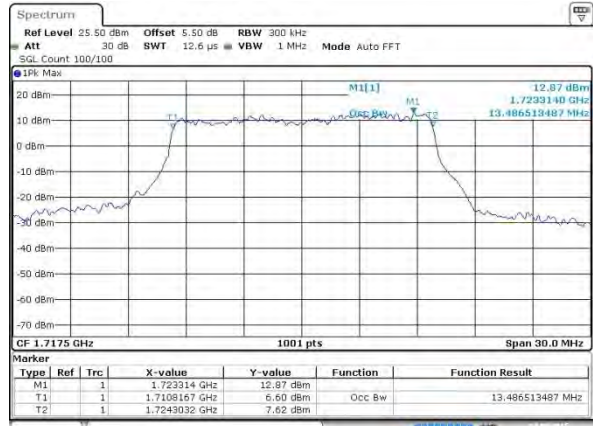

Highest Channel / 10MHz / QPSK

Date: 2 AUG 2015 04:21:40

Highest Channel / 10MHz / 16QAM

Date: 2 AUG 2015 04:21:50

LTE Band 4

Lowest Channel / 15MHz / QPSK

Date: 2 AUG 2015 04:28:45

Lowest Channel / 15MHz / 16QAM