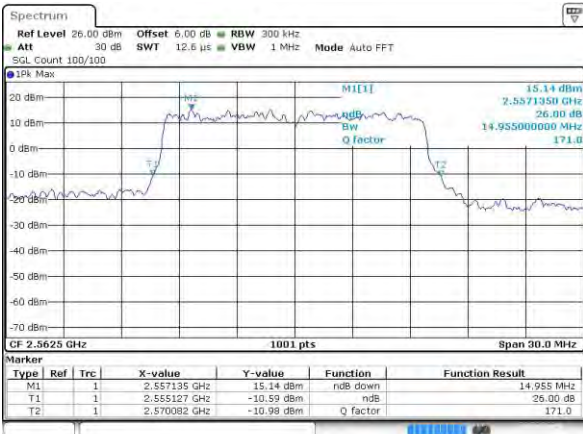

Highest Channel / 10MHz / QPSK

Date: 3 AUG 2015 00:41:26

Highest Channel / 10MHz / 16QAM

Date: 3 AUG 2015 00:41:36

LTE Band 7

Lowest Channel / 15MHz / QPSK

Date: 3 AUG 2015 00:46:42

Lowest Channel / 15MHz / 16QAM

Date: 3 AUG 2015 00:46:52

Middle Channel / 15MHz / QPSK

Date: 3 AUG 2015 00:51:58

Middle Channel / 15MHz / 16QAM

Date: 3 AUG 2015 00:52:08

Highest Channel / 15MHz / QPSK

Date: 3 AUG 2015 00:52:40

Highest Channel / 15MHz / 16QAM

Date: 3 AUG 2015 00:52:50

LTE Band 7

Lowest Channel / 20MHz / QPSK

Date: 3 AUG 2015 00:57:56

Lowest Channel / 20MHz / 16QAM

Date: 3 AUG 2015 00:58:06

Middle Channel / 20MHz / QPSK

Date: 3 AUG 2015 01:03:11