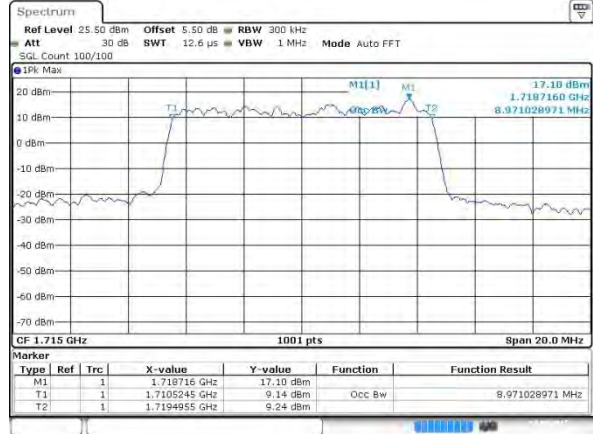

Lowest Channel / 10MHz / 16QAM

Date: 2 AUG 2015 04:12:13