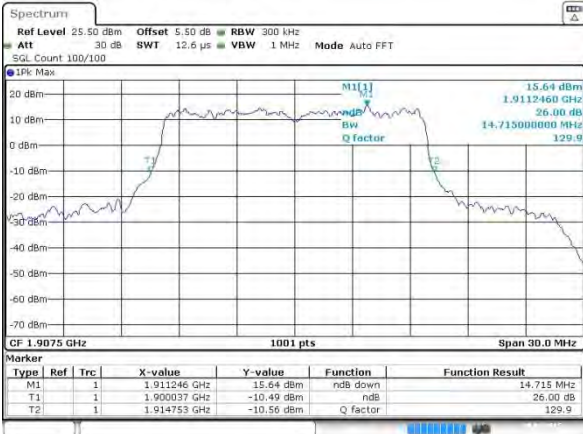

Highest Channel / 10MHz / 16QAM

Date: 9 AUG 2015 20:37:15

LTE Band 25

Lowest Channel / 15MHz / QPSK

Date: 9 AUG 2015 20:40:02

Lowest Channel / 15MHz / 16QAM

Date: 9 AUG 2015 20:41:12

Middle Channel / 15MHz / QPSK

Date: 9 AUG 2015 21:45:19

Middle Channel / 15MHz / 16QAM

Date: 9 AUG 2015 21:44:53

Highest Channel / 15MHz / QPSK

Date: 9 AUG 2015 20:45:44

Highest Channel / 15MHz / 16QAM

Date: 9 AUG 2015 20:42:43

LTE Band 25