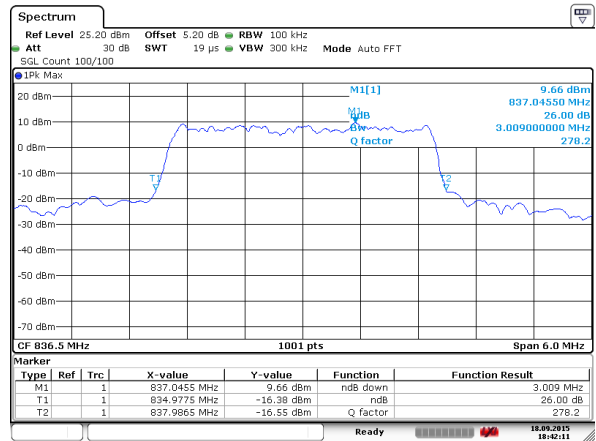

Date: 18 SEP 2015 18:38:34

LTE Band 26

Lowest Channel / 3MHz / QPSK

Date: 18 SEP 2015 18:40:24

Lowest Channel / 3MHz / 16QAM

Date: 18 SEP 2015 18:40:48

Middle Channel / 3MHz / QPSK

Date: 18 SEP 2015 18:42:29

Middle Channel / 3MHz / 16QAM

Date: 18 SEP 2015 18:42:11

Highest Channel / 3MHz / QPSK

Date: 18 SEP 2015 18:44:27

Highest Channel / 3MHz / 16QAM

Date: 18 SEP 2015 18:43:53

LTE Band 26

Lowest Channel / 5MHz / QPSK