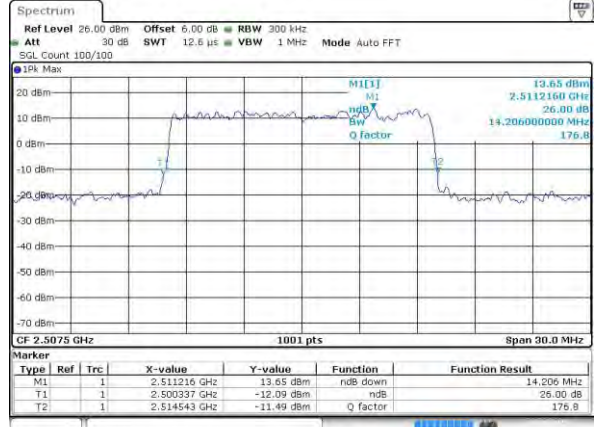

Highest Channel / 10MHz / QPSK

Date: 3 AUG 2015 00:41:26

Highest Channel / 10MHz / 16QAM

Date: 3 AUG 2015 00:41:36

LTE Band 7

Lowest Channel / 15MHz / QPSK

Date: 3 AUG 2015 00:46:42

Lowest Channel / 15MHz / 16QAM