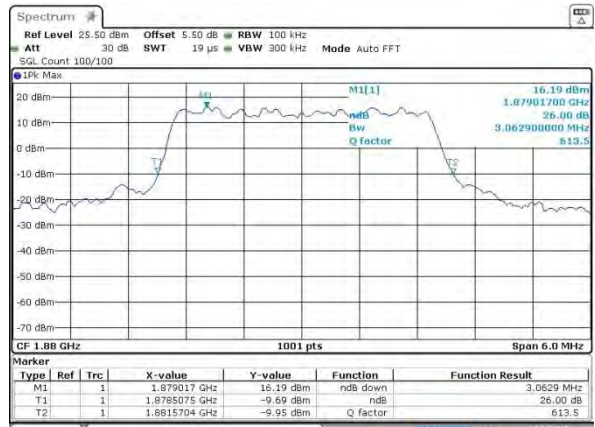

Middle Channel / 3MHz / 16QAM

Date: 9 AUG 2015 21:56:31