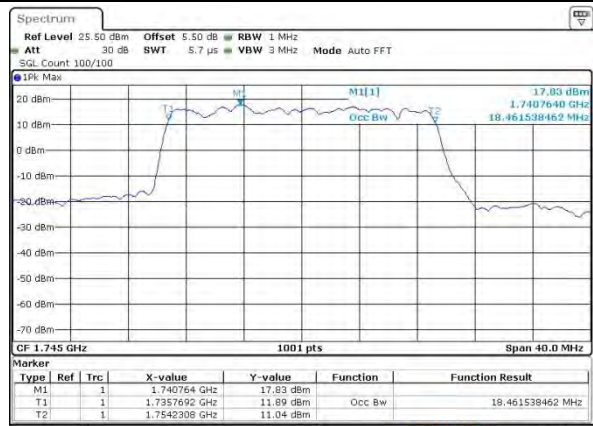

Middle Channel / 20MHz / 16QAM

Date: 2 AUG 2015 04:52:42

Highest Channel / 20MHz / QPSK

Date: 2 AUG 2015 04:55:04

Highest Channel / 20MHz / 16QAM

Date: 2 AUG 2015 04:55:15

LTE Band 5

Lowest Channel / 1.4MHz / QPSK