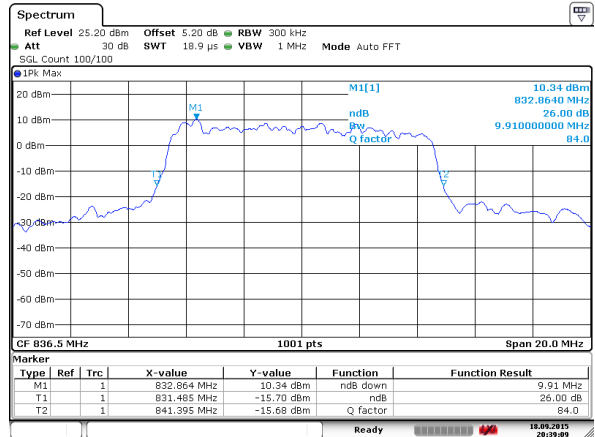

Middle Channel / 3MHz / 16QAM

Date: 18 SEP 2015 18:42:11

Highest Channel / 3MHz / QPSK

Date: 18 SEP 2015 18:44:27

Highest Channel / 3MHz / 16QAM

Date: 18 SEP 2015 18:43:53

LTE Band 26

Lowest Channel / 5MHz / QPSK

Lowest Channel / 5MHz / 16QAM

Middle Channel / 5MHz / QPSK

Middle Channel / 5MHz / 16QAM

Highest Channel / 5MHz / QPSK

Highest Channel / 5MHz / 16QAM

LTE Band 26

Lowest Channel / 10MHz / QPSK

Lowest Channel / 10MHz / 16QAM

Middle Channel / 10MHz / QPSK

Middle Channel / 10MHz / 16QAM

Highest Channel / 10MHz / QPSK

Highest Channel / 10MHz / 16QAM

LTE Band 26

Channel 26765 / 15MHz / QPSK

Channel 26765 / 15MHz / 16QAM

Lowest Channel / 15MHz / QPSK