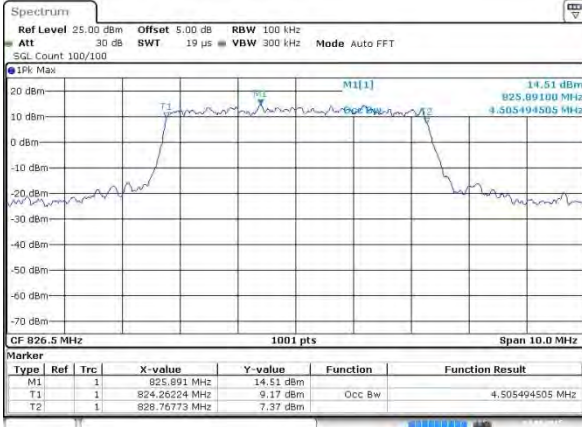

Middle Channel / 3MHz / QPSK

Middle Channel / 3MHz / 16QAM

Highest Channel / 3MHz / QPSK

Highest Channel / 3MHz / 16QAM

LTE Band 5

Lowest Channel / 5MHz / QPSK

Date: 2 AUG 2015 06:35:39

Lowest Channel / 5MHz / 16QAM