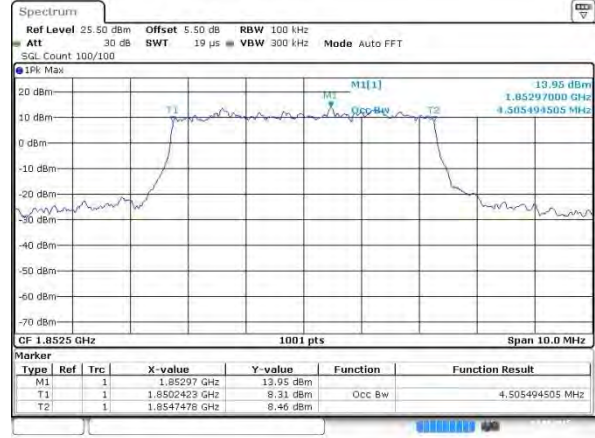

Highest Channel / 3MHz / 16QAM

Date: 2 AUG 2015 01:55:48

LTE Band 2

Lowest Channel / 5MHz / QPSK

Date: 2 AUG 2015 02:02:42

Lowest Channel / 5MHz / 16QAM

Date: 2 AUG 2015 02:02:53

Middle Channel / 5MHz / QPSK