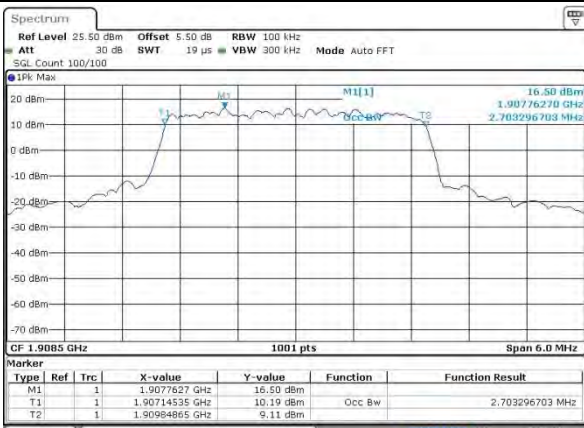

Highest Channel / 3MHz / QPSK

Date: 2 AUG 2015 01:55:38