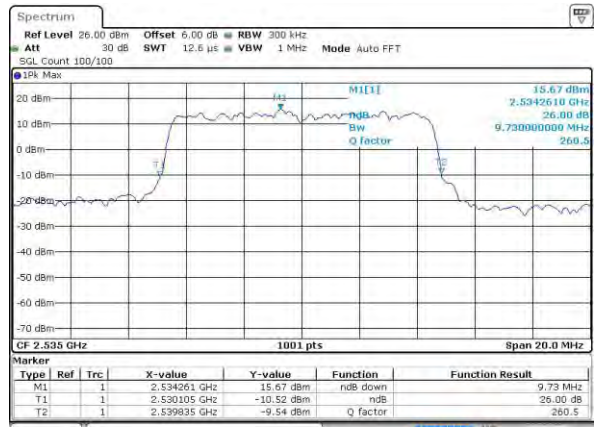

Date: 3 AUG 2015 00:29:29

Middle Channel / 5MHz / 16QAM

Date: 3 AUG 2015 00:29:40

Highest Channel / 5MHz / QPSK

Date: 3 AUG 2015 00:30:11

Highest Channel / 5MHz / 16QAM

Date: 3 AUG 2015 00:30:22

LTE Band 7

Lowest Channel / 10MHz / QPSK

Date: 3 AUG 2015 00:35:28

Lowest Channel / 10MHz / 16QAM

Date: 3 AUG 2015 00:35:38

Middle Channel / 10MHz / QPSK

Date: 3 AUG 2015 00:40:44

Middle Channel / 10MHz / 16QAM

Date: 3 AUG 2015 00:40:54

Highest Channel / 10MHz / QPSK

Date: 3 AUG 2015 00:41:26

Highest Channel / 10MHz / 16QAM

Date: 3 AUG 2015 00:41:36

LTE Band 7

Lowest Channel / 15MHz / QPSK

Date: 3 AUG 2015 00:46:42

Lowest Channel / 15MHz / 16QAM