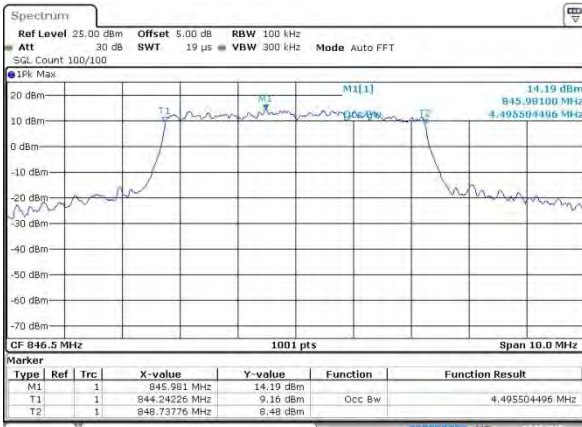

Date: 2 AUG 2015 06:35:50

Middle Channel / 5MHz / QPSK

Date: 2 AUG 2015 06:45:43

Middle Channel / 5MHz / 16QAM

Date: 2 AUG 2015 06:45:53

Highest Channel / 5MHz / QPSK

Date: 2 AUG 2015 06:48:15

Highest Channel / 5MHz / 16QAM