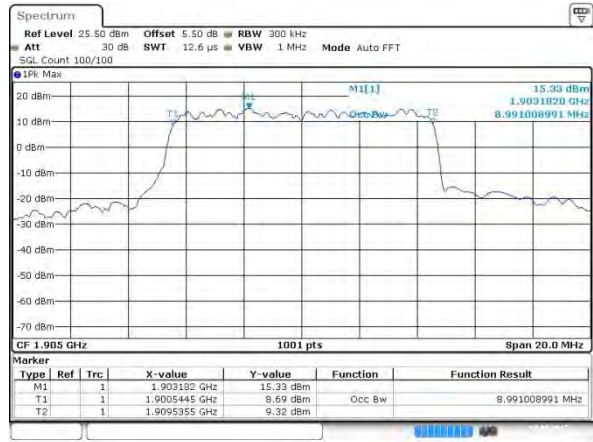

Highest Channel / 10MHz / 16QAM

Date: 2 AUG 2015 02:29:12