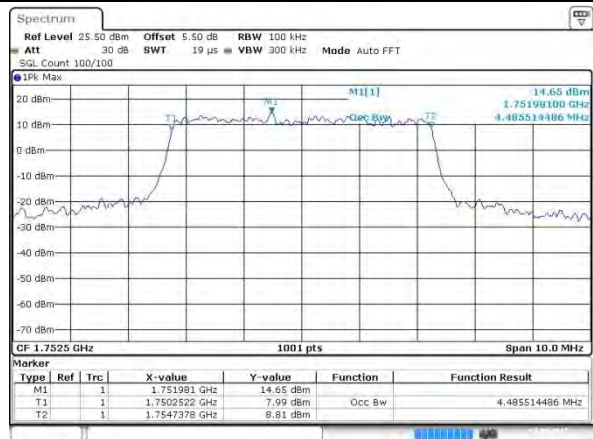

LTE Band 4

Lowest Channel / 5MHz / QPSK

Lowest Channel / 5MHz / 16QAM

Middle Channel / 5MHz / QPSK

Middle Channel / 5MHz / 16QAM

Highest Channel / 5MHz / QPSK

Highest Channel / 5MHz / 16QAM

LTE Band 4