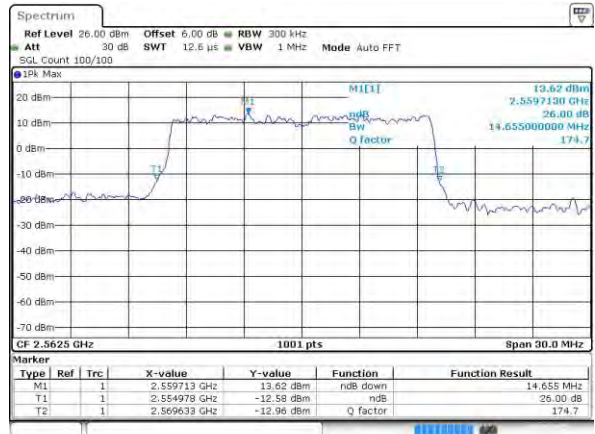

Date: 3 AUG 2015 00:52:50

LTE Band 7

Lowest Channel / 20MHz / QPSK

Date: 3 AUG 2015 00:57:56

Lowest Channel / 20MHz / 16QAM

Date: 3 AUG 2015 00:58:06

Middle Channel / 20MHz / QPSK

Date: 3 AUG 2015 01:03:11