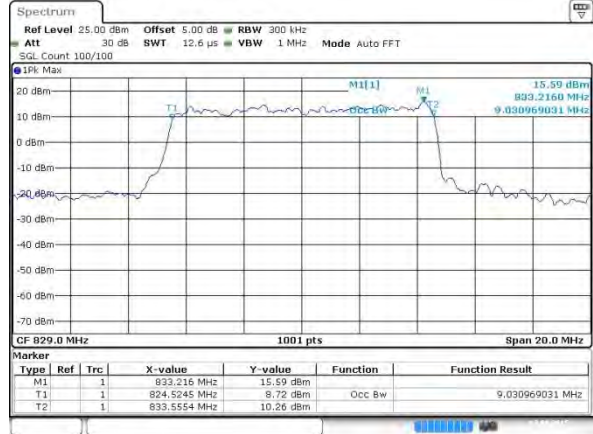

Date: 2 AUG 2015 06:48:25

LTE Band 5

Lowest Channel / 10MHz / QPSK

Lowest Channel / 10MHz / 16QAM

Middle Channel / 10MHz / QPSK

Middle Channel / 10MHz / 16QAM

Highest Channel / 10MHz / QPSK

Highest Channel / 10MHz / 16QAM