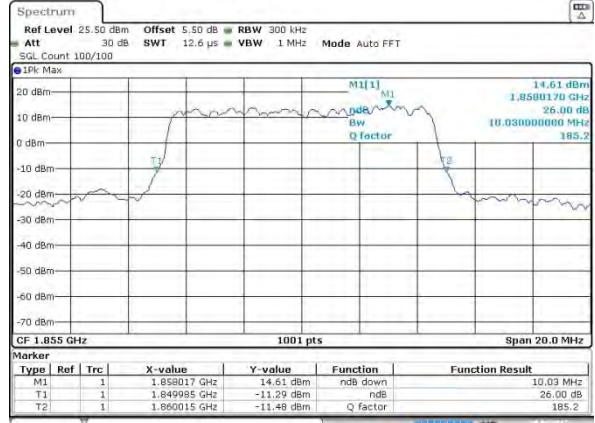

Lowest Channel / 10MHz / 16QAM

Date: 9 AUG 2015 20:36:28