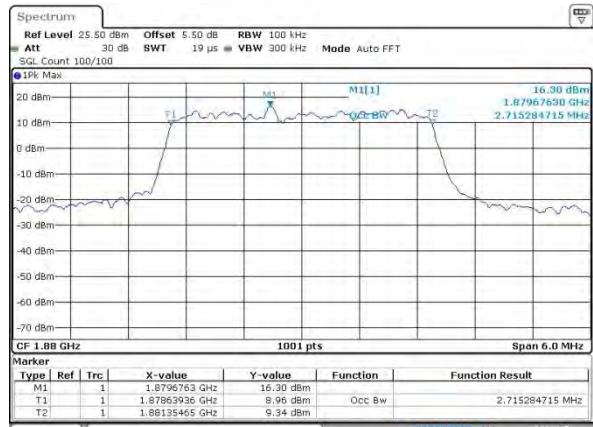

Middle Channel / 3MHz / 16QAM

Date: 2 AUG 2015 01:53:16