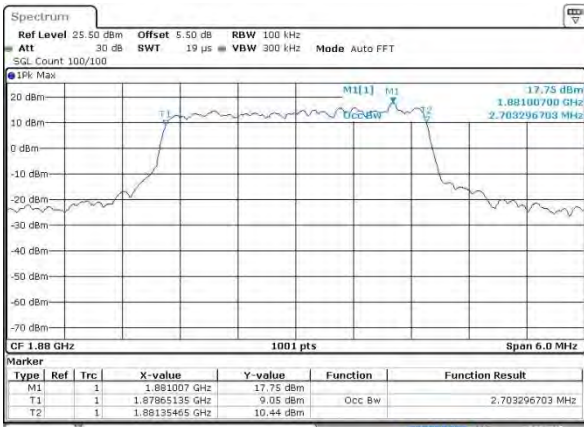

Middle Channel / 3MHz / QPSK

Date: 2 AUG 2015 01:53:05