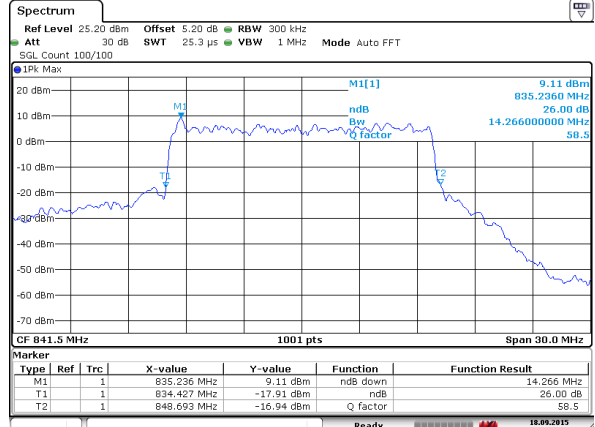

Middle Channel / 10MHz / QPSK

Middle Channel / 10MHz / 16QAM

Highest Channel / 10MHz / QPSK

Highest Channel / 10MHz / 16QAM

LTE Band 26

Channel 26765 / 15MHz / QPSK

Channel 26765 / 15MHz / 16QAM

Lowest Channel / 15MHz / QPSK

Lowest Channel / 15MHz / 16QAM

Middle Channel / 15MHz / QPSK

Middle Channel / 15MHz / 16QAM

LTE Band 26

Highest Channel / 15MHz / QPSK

Date: 18 SEP 2015 20:45:06

Highest Channel / 15MHz / 16QAM

Date: 18 SEP 2015 20:45:20

LTE Band 41

Lowest Channel / 5MHz / QPSK

Date 3 AUG 2015 03:33:33

Lowest Channel / 5MHz / 16QAM

Date 3 AUG 2015 03:33:44

Middle Channel / 5MHz / QPSK

Date 3 AUG 2015 03:34:15

Middle Channel / 5MHz / 16QAM

Date 3 AUG 2015 03:34:26

Highest Channel / 5MHz / QPSK

Date 3 AUG 2015 03:34:58

Highest Channel / 5MHz / 16QAM

Date 3 AUG 2015 03:35:08

LTE Band 41

Lowest Channel / 10MHz / QPSK

Date 3 AUG 2015 03:35:40