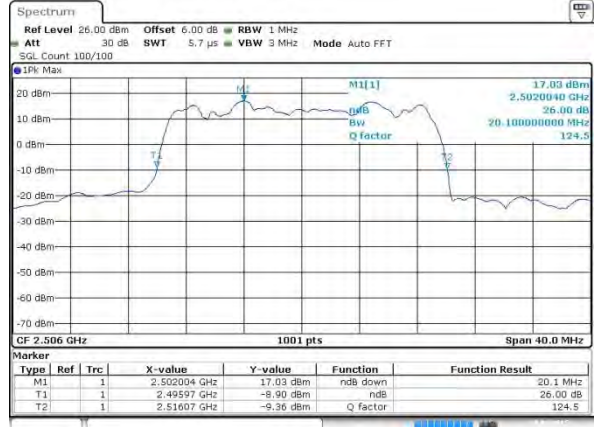

Lowest Channel / 20MHz / 16QAM

Date 3 AUG 2015 03:40:02