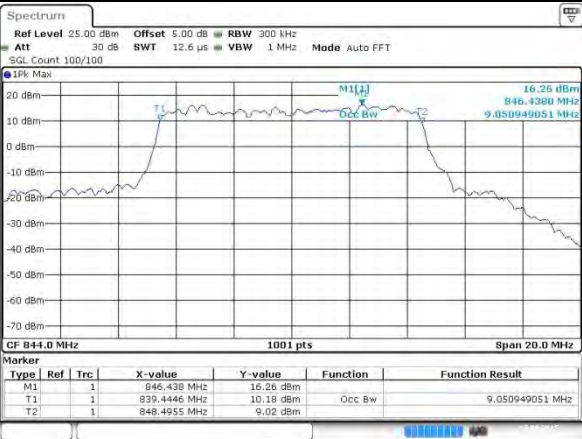

Date: 2 AUG 2015 06:48:25

LTE Band 5

Lowest Channel / 10MHz / QPSK

Lowest Channel / 10MHz / 16QAM

Middle Channel / 10MHz / QPSK

Middle Channel / 10MHz / 16QAM

Highest Channel / 10MHz / QPSK

Highest Channel / 10MHz / 16QAM