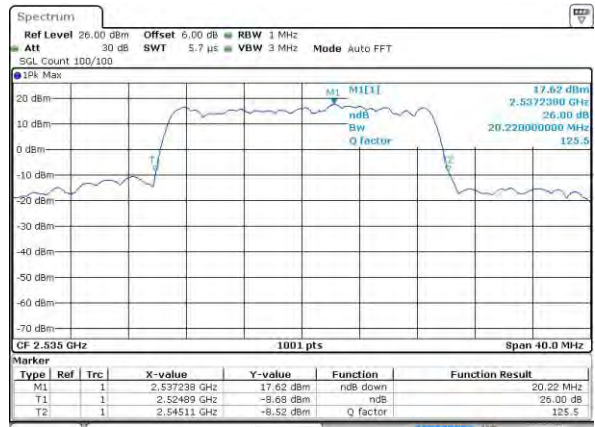

Date: 3 AUG 2015 00:52:50

LTE Band 7

Lowest Channel / 20MHz / QPSK

Date: 3 AUG 2015 00:57:56

Lowest Channel / 20MHz / 16QAM

Date: 3 AUG 2015 00:58:06

Middle Channel / 20MHz / QPSK

Date: 3 AUG 2015 01:03:11

Middle Channel / 20MHz / 16QAM

Date: 3 AUG 2015 01:03:22

Highest Channel / 20MHz / QPSK

Date: 3 AUG 2015 01:03:53

Highest Channel / 20MHz / 16QAM

Date: 3 AUG 2015 01:04:04

LTE Band 25

Lowest Channel / 1.4MHz / QPSK