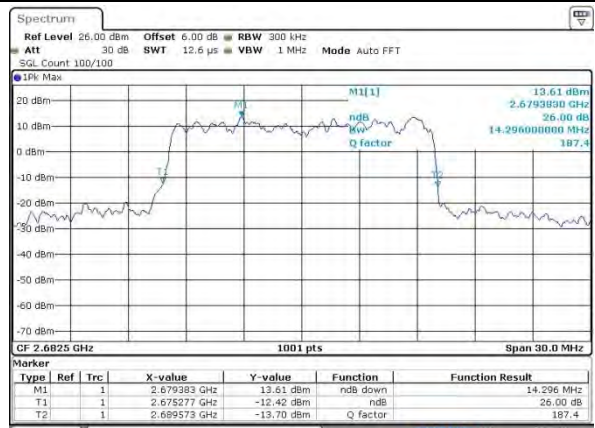

Highest Channel / 10MHz / 16QAM

Date 3 AUG 2015 03:37:14

LTE Band 41

Lowest Channel / 15MHz / QPSK

Date 3 AUG 2015 03:37:46

Lowest Channel / 15MHz / 16QAM

Date 3 AUG 2015 03:37:56

Middle Channel / 15MHz / QPSK

Date 3 AUG 2015 03:38:28

Middle Channel / 15MHz / 16QAM

Date 3 AUG 2015 03:38:38

Highest Channel / 15MHz / QPSK

Date 3 AUG 2015 03:39:10

Highest Channel / 15MHz / 16QAM

Date 3 AUG 2015 03:39:20

LTE Band 41