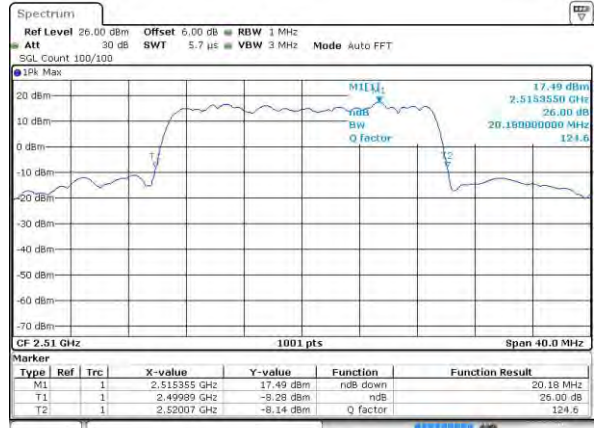

Date: 3 AUG 2015 00:52:50

LTE Band 7

Lowest Channel / 20MHz / QPSK

Date: 3 AUG 2015 00:57:56

Lowest Channel / 20MHz / 16QAM

Date: 3 AUG 2015 00:58:06

Middle Channel / 20MHz / QPSK

Date: 3 AUG 2015 01:03:11

Middle Channel / 20MHz / 16QAM

Date: 3 AUG 2015 01:03:22

Highest Channel / 20MHz / QPSK

Date: 3 AUG 2015 01:03:53

Highest Channel / 20MHz / 16QAM

Date: 3 AUG 2015 01:04:04

LTE Band 25

Lowest Channel / 1.4MHz / QPSK