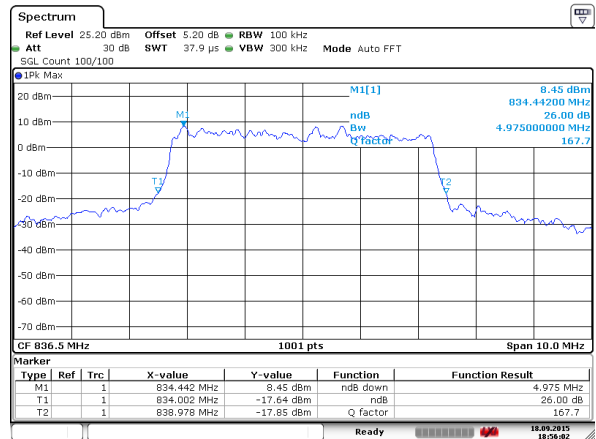

Date: 18 SEP 2015 18:38:34

LTE Band 26

Lowest Channel / 3MHz / QPSK

Date: 18 SEP 2015 18:40:24

Lowest Channel / 3MHz / 16QAM

Date: 18 SEP 2015 18:40:48

Middle Channel / 3MHz / QPSK

Date: 18 SEP 2015 18:42:29

Middle Channel / 3MHz / 16QAM

Date: 18 SEP 2015 18:42:11

Highest Channel / 3MHz / QPSK

Date: 18 SEP 2015 18:44:27

Highest Channel / 3MHz / 16QAM

Date: 18 SEP 2015 18:43:53

LTE Band 26

Lowest Channel / 5MHz / QPSK

Lowest Channel / 5MHz / 16QAM

Middle Channel / 5MHz / QPSK

Middle Channel / 5MHz / 16QAM

Highest Channel / 5MHz / QPSK

Highest Channel / 5MHz / 16QAM

LTE Band 26

Lowest Channel / 10MHz / QPSK

Lowest Channel / 10MHz / 16QAM