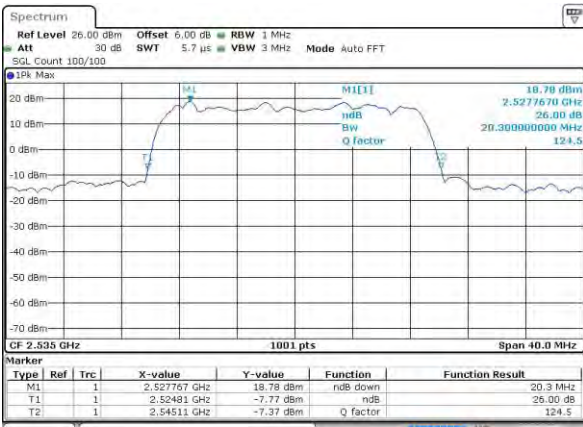

Date: 3 AUG 2015 00:52:50

LTE Band 7

Lowest Channel / 20MHz / QPSK

Date: 3 AUG 2015 00:57:56

Lowest Channel / 20MHz / 16QAM

Date: 3 AUG 2015 00:58:06

Middle Channel / 20MHz / QPSK

Date: 3 AUG 2015 01:03:11

Middle Channel / 20MHz / 16QAM

Date: 3 AUG 2015 01:03:22

Highest Channel / 20MHz / QPSK

Date: 3 AUG 2015 01:03:53

Highest Channel / 20MHz / 16QAM

Date: 3 AUG 2015 01:04:04

LTE Band 25

Lowest Channel / 1.4MHz / QPSK