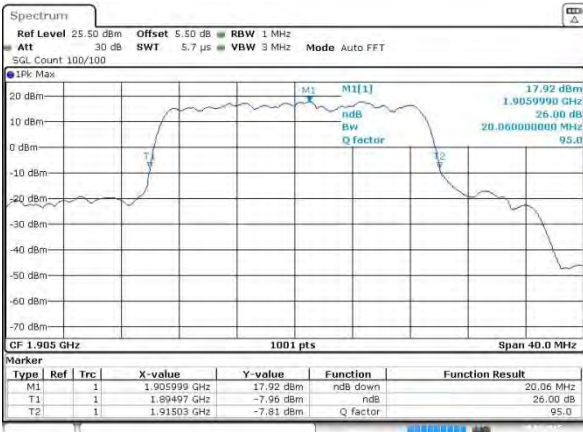

Highest Channel / 20MHz / QPSK

Date: 9 AUG 2015 20:48:57

Highest Channel / 20MHz / 16QAM

Date: 9 AUG 2015 20:47:53

LTE Band 26

Lowest Channel / 1.4MHz / QPSK

Date: 18 SEP 2015 18:48:24

Lowest Channel / 1.4MHz / 16QAM