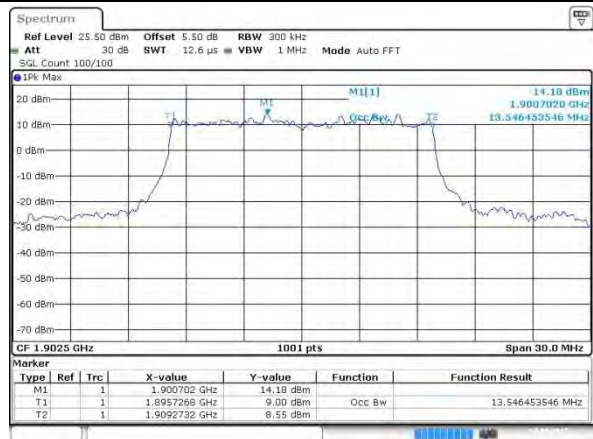

Highest Channel / 15MHz / 16QAM

Date: 2 AUG 2015 02:45:55