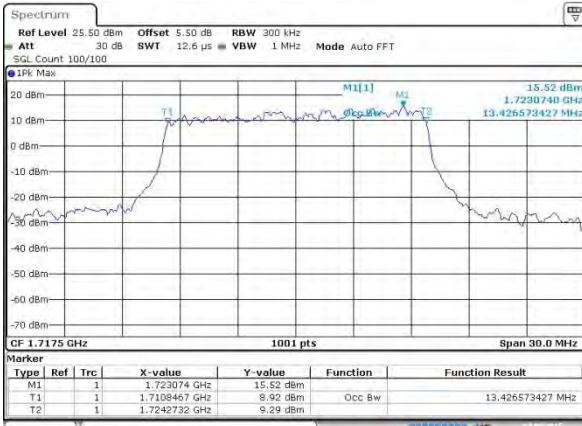

Highest Channel / 10MHz / QPSK

Date: 2 AUG 2015 04:21:40

Highest Channel / 10MHz / 16QAM

Date: 2 AUG 2015 04:21:50

LTE Band 4

Lowest Channel / 15MHz / QPSK

Date: 2 AUG 2015 04:28:45

Lowest Channel / 15MHz / 16QAM