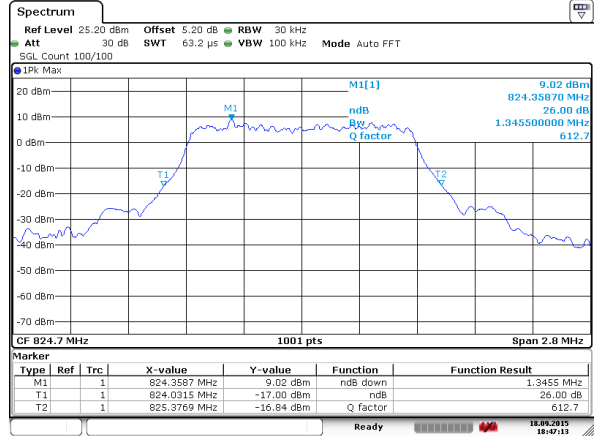

Highest Channel / 20MHz / QPSK

Date: 9 AUG 2015 20:48:57

Highest Channel / 20MHz / 16QAM

Date: 9 AUG 2015 20:47:53

LTE Band 26

Lowest Channel / 1.4MHz / QPSK

Date: 18 SEP 2015 18:48:24

Lowest Channel / 1.4MHz / 16QAM

Date: 18 SEP 2015 18:47:13

Middle Channel / 1.4MHz / QPSK

Date: 18 SEP 2015 18:36:16

Middle Channel / 1.4MHz / 16QAM

Date: 18 SEP 2015 18:35:20

Highest Channel / 1.4MHz / QPSK

Date: 18 SEP 2015 18:38:11

Highest Channel / 1.4MHz / 16QAM