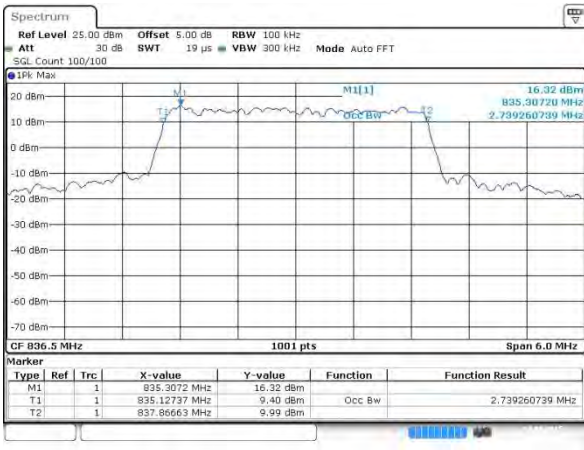

Middle Channel / 3MHz / QPSK