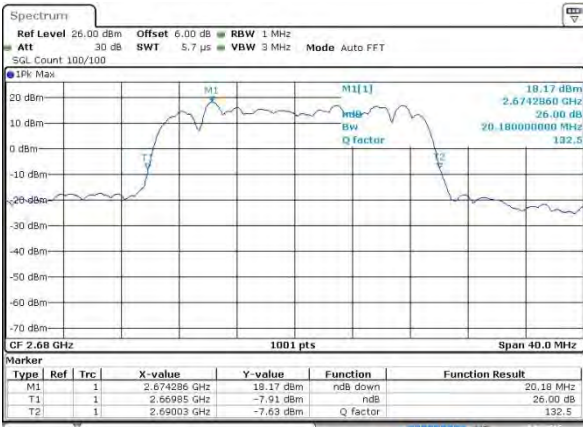

Highest Channel / 20MHz / QPSK

Date 3 AUG 2015 03:41:16