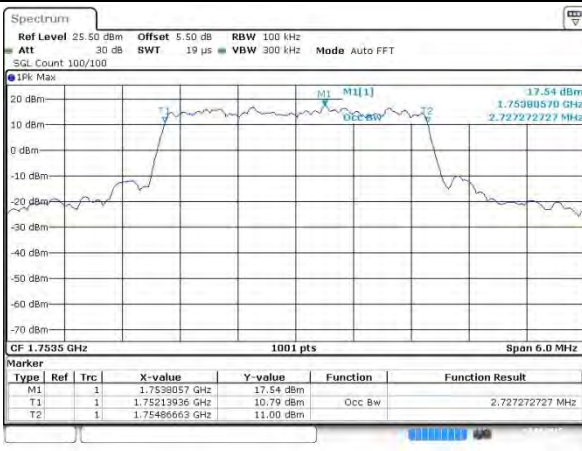

Date: 2 AUG 2015 05:11:48

Highest Channel / 1.4MHz / 16QAM

Date: 2 AUG 2015 05:11:58

LTE Band 4

Lowest Channel / 3MHz / QPSK

Date: 2 AUG 2015 03:38:37

Lowest Channel / 3MHz / 16QAM

Date: 2 AUG 2015 03:38:47

Middle Channel / 3MHz / QPSK

Date: 2 AUG 2015 03:45:41

Middle Channel / 3MHz / 16QAM

Date: 2 AUG 2015 03:45:52

Highest Channel / 3MHz / QPSK

Date: 2 AUG 2015 03:48:16

Highest Channel / 3MHz / 16QAM

Date: 2 AUG 2015 03:48:25