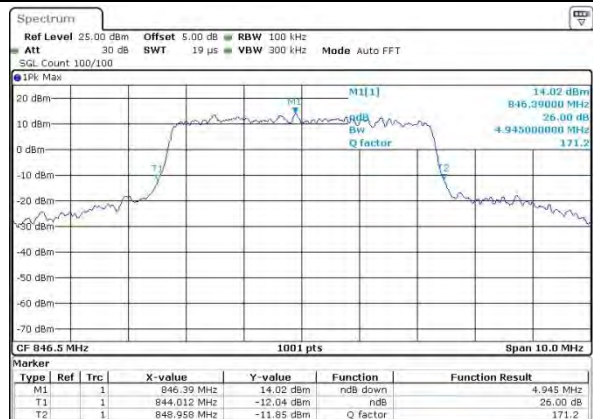

LTE Band 5

Lowest Channel / 5MHz / QPSK

Date: 2 AUG 2015 06:38:00

Lowest Channel / 5MHz / 16QAM

Date: 2 AUG 2015 06:36:11

Middle Channel / 5MHz / QPSK

Date: 2 AUG 2015 06:46:04

Middle Channel / 5MHz / 16QAM

Date: 2 AUG 2015 06:46:14

Highest Channel / 5MHz / QPSK

Date: 2 AUG 2015 06:48:38

Highest Channel / 5MHz / 16QAM

Date: 2 AUG 2015 06:48:46

LTE Band 5

Lowest Channel / 10MHz / QPSK

Date: 2 AUG 2015 06:58:40