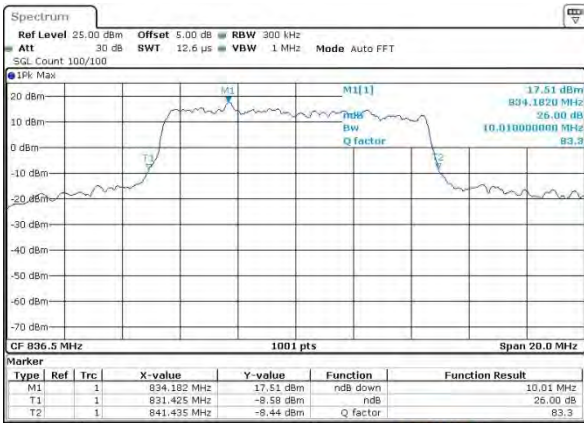

Middle Channel / 10MHz / QPSK

Date: 2 AUG 2015 07:08:47