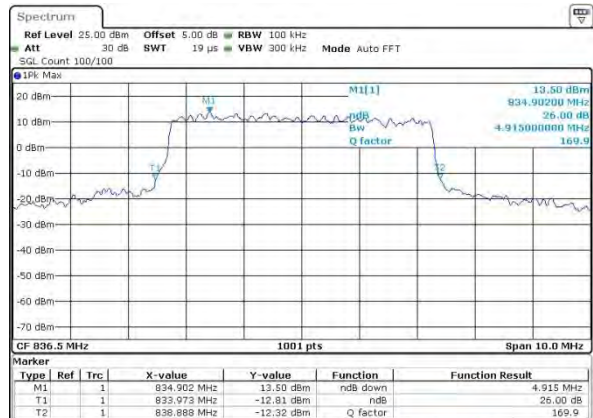

LTE Band 5

Lowest Channel / 5MHz / QPSK

Date: 2 AUG 2015 06:38:00

Lowest Channel / 5MHz / 16QAM

Date: 2 AUG 2015 06:36:11

Middle Channel / 5MHz / QPSK

Date: 2 AUG 2015 06:46:04

Middle Channel / 5MHz / 16QAM

Date: 2 AUG 2015 06:46:14

Highest Channel / 5MHz / QPSK

Date: 2 AUG 2015 06:48:38

Highest Channel / 5MHz / 16QAM

Date: 2 AUG 2015 06:48:46

LTE Band 5

Lowest Channel / 10MHz / QPSK

Date: 2 AUG 2015 06:58:40