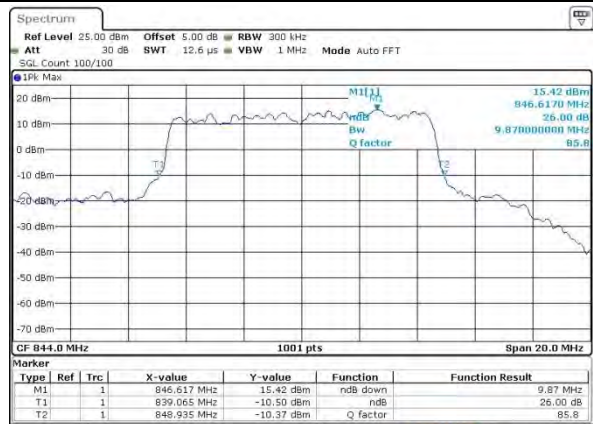

Date: 2 AUG 2015 06:46:14

Highest Channel / 5MHz / QPSK

Date: 2 AUG 2015 06:48:38

Highest Channel / 5MHz / 16QAM

Date: 2 AUG 2015 06:48:46

LTE Band 5

Lowest Channel / 10MHz / QPSK

Date: 2 AUG 2015 06:58:40

Lowest Channel / 10MHz / 16QAM

Date: 2 AUG 2015 06:58:50

Middle Channel / 10MHz / QPSK

Date: 2 AUG 2015 07:08:47

Middle Channel / 10MHz / 16QAM

Date: 2 AUG 2015 07:08:58

Highest Channel / 10MHz / QPSK

Date: 2 AUG 2015 07:11:29

Highest Channel / 10MHz / 16QAM

Date: 2 AUG 2015 07:11:39

LTE Band 7

Lowest Channel / 5MHz / QPSK

Date: 3 AUG 2015 00:24:13

Lowest Channel / 5MHz / 16QAM

Date: 3 AUG 2015 00:24:24

Middle Channel / 5MHz / QPSK