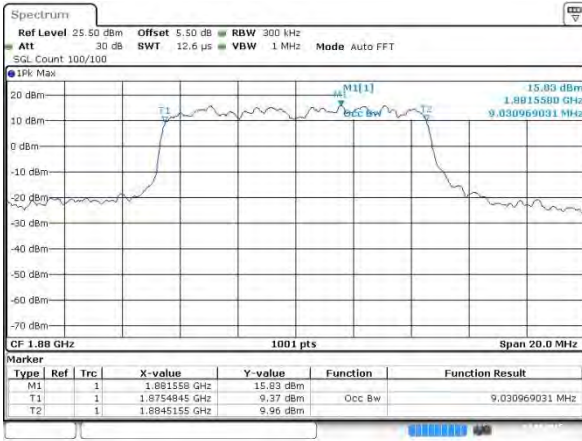

Lowest Channel / 10MHz / QPSK

Date: 2 AUG 2015 02:19:24

Lowest Channel / 10MHz / 16QAM

Date: 2 AUG 2015 02:19:35

Middle Channel / 10MHz / QPSK

Date: 2 AUG 2015 02:26:29

Middle Channel / 10MHz / 16QAM

Date: 2 AUG 2015 02:26:40

Highest Channel / 10MHz / QPSK

Date: 2 AUG 2015 02:29:02

Highest Channel / 10MHz / 16QAM

Date: 2 AUG 2015 02:29:12

LTE Band 2

Lowest Channel / 15MHz / QPSK

Date: 2 AUG 2015 02:38:07

Lowest Channel / 15MHz / 16QAM