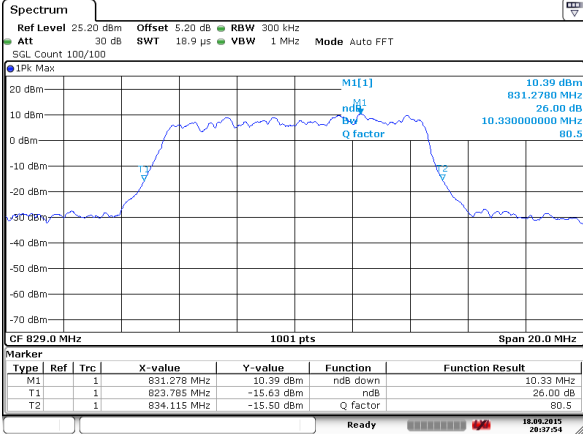

Middle Channel / 3MHz / 16QAM

Date: 18 SEP 2015 18:42:11

Highest Channel / 3MHz / QPSK

Date: 18 SEP 2015 18:44:27

Highest Channel / 3MHz / 16QAM

Date: 18 SEP 2015 18:43:53

LTE Band 26

Lowest Channel / 5MHz / QPSK

Lowest Channel / 5MHz / 16QAM

Middle Channel / 5MHz / QPSK

Middle Channel / 5MHz / 16QAM

Highest Channel / 5MHz / QPSK

Highest Channel / 5MHz / 16QAM

LTE Band 26

Lowest Channel / 10MHz / QPSK

Lowest Channel / 10MHz / 16QAM

Middle Channel / 10MHz / QPSK

Middle Channel / 10MHz / 16QAM

Highest Channel / 10MHz / QPSK

Highest Channel / 10MHz / 16QAM

LTE Band 26

Channel 26765 / 15MHz / QPSK

Channel 26765 / 15MHz / 16QAM

Lowest Channel / 15MHz / QPSK