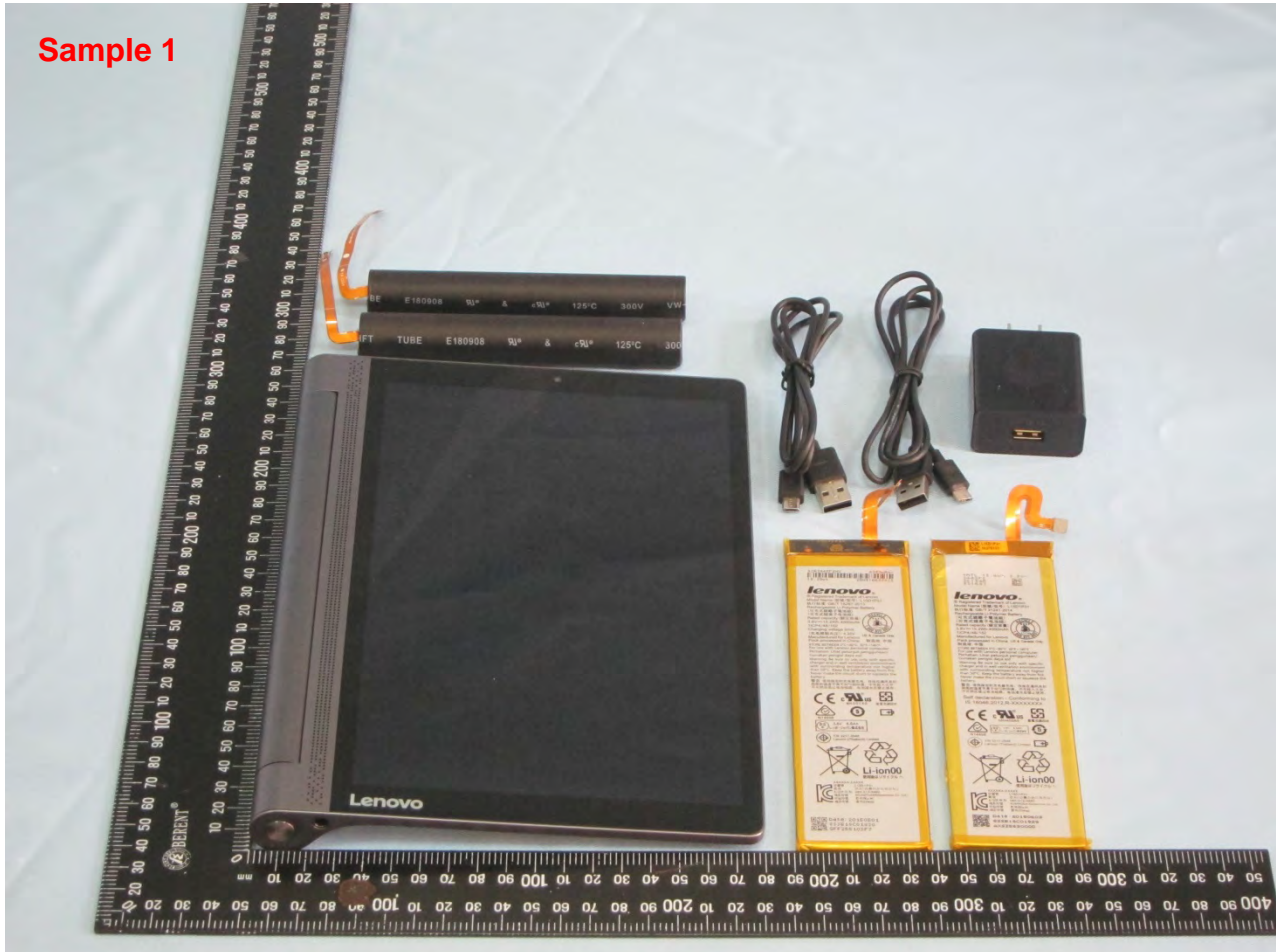

Brand Name: Lenovo / Model Name: Lenovo YT3-X90X