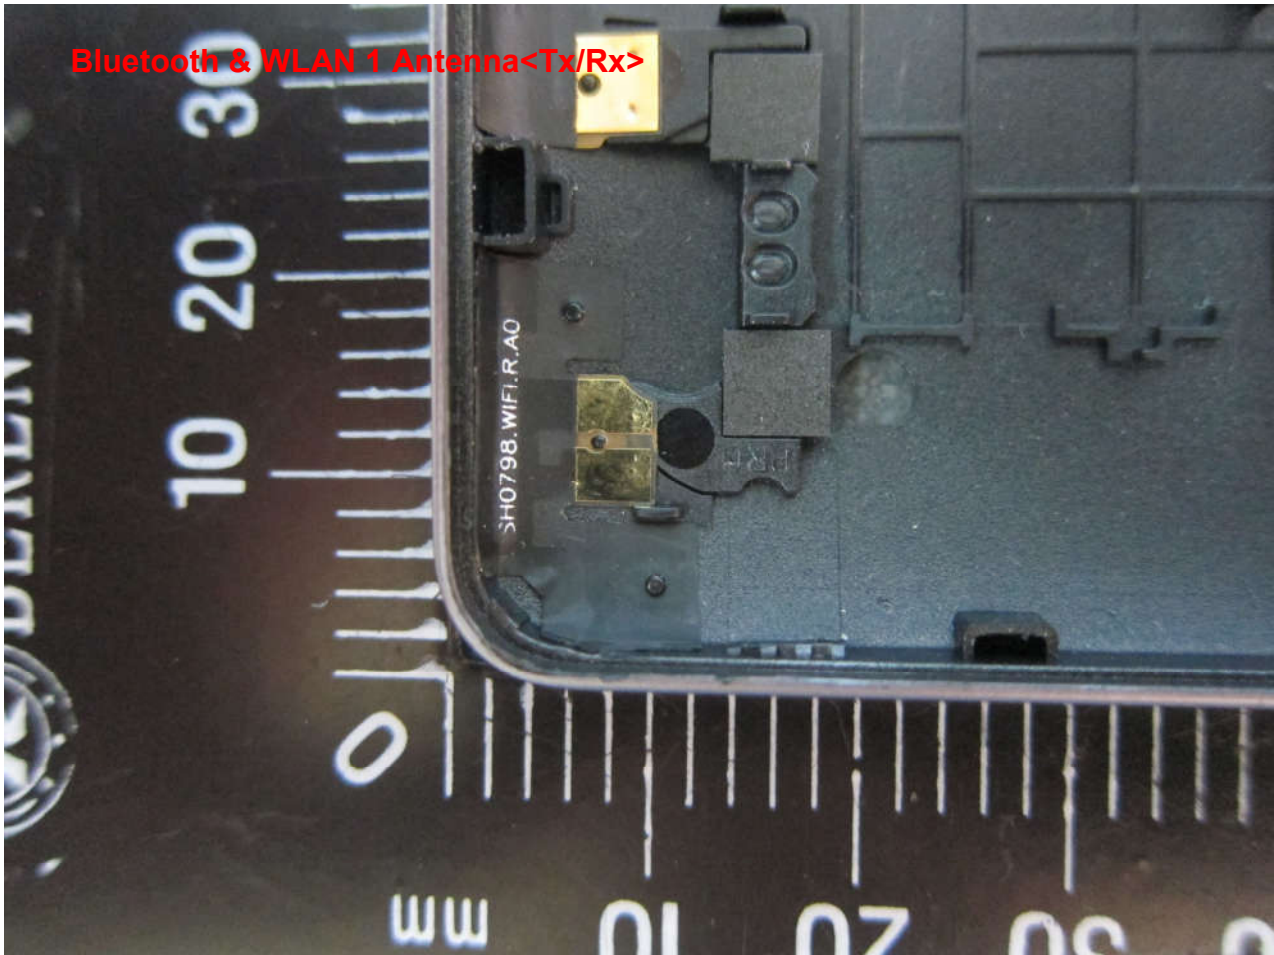

Brand Name: Lenovo; Model Name: Lenovo YT3-X90L