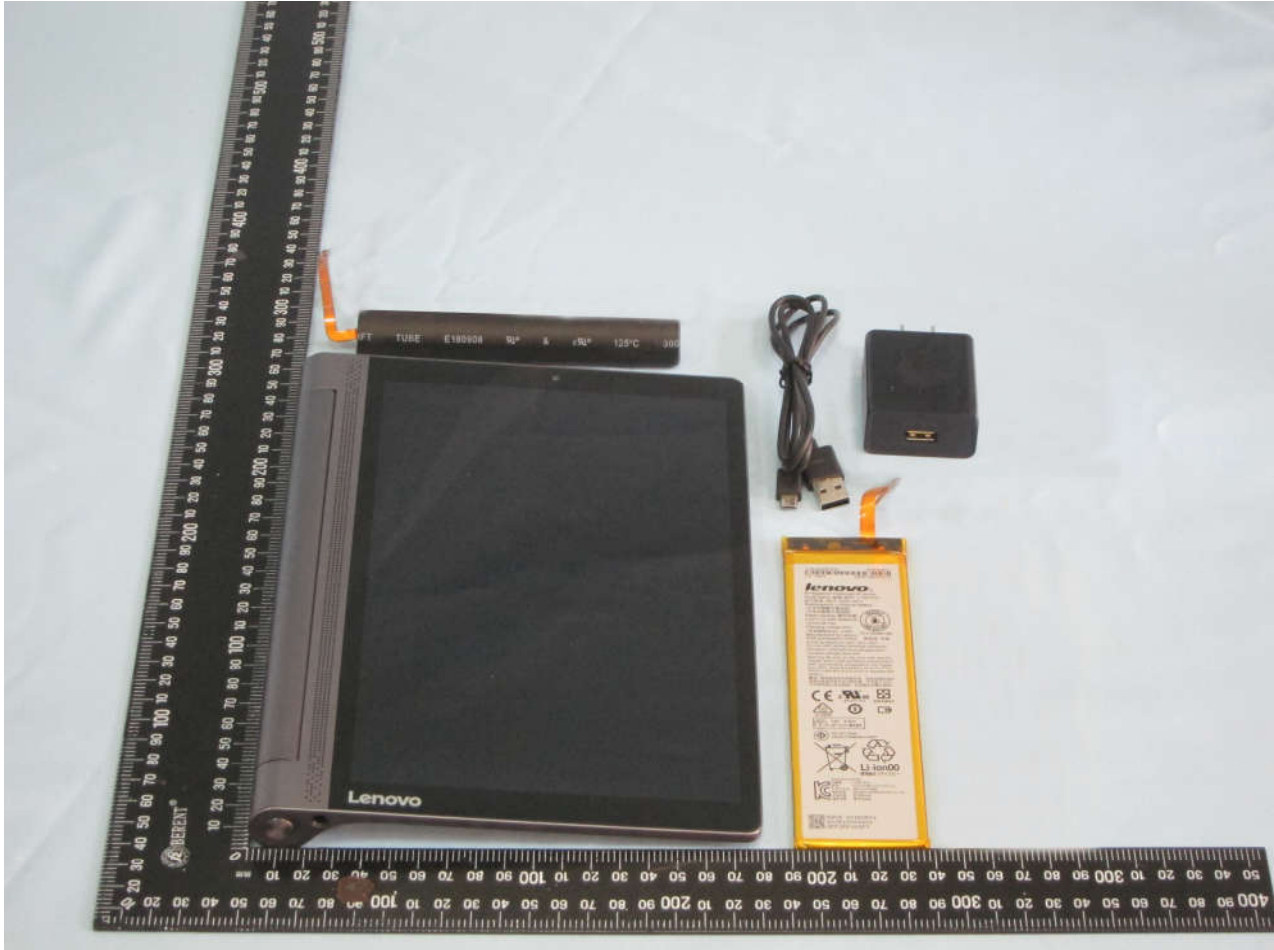

1. External Photograph of EUT

Brand Name: Lenovo; Model Name: Lenovo YT3-X90L

Brand Name: Lenovo; Model Name: Lenovo YT3-X90L

Brand Name: Lenovo; Model Name: Lenovo YT3-X90L

Brand Name: Lenovo; Model Name: Lenovo YT3-X90L

Brand Name: Lenovo; Model Name: Lenovo YT3-X90L

Brand Name: Lenovo; Model Name: Lenovo YT3-X90L

2. Photograph of Accessory

Brand Name: Lenovo; Model Name: Lenovo YT3-X90L

List of Accessory:

Specification of Accessory		
AC Adapter	Brand Name	Lenovo
	Model Name	SC-12
Battery (Main)	Brand Name	Lenovo
	Model Name	L15D2K32
Battery (Diversity)	Brand Name	Lenovo
	Model Name	L15D1P31
USB Cable	Signal Line Type	1.0m, shielded cable, without core

Remark: For accessories equipped with this EUT, please refer to the following photos.

Brand Name: Lenovo; Model Name: Lenovo YT3-X90L

Brand Name: Lenovo; Model Name: Lenovo YT3-X90L

AC Adapter

Brand Name: Lenovo; Model Name: Lenovo YT3-X90L