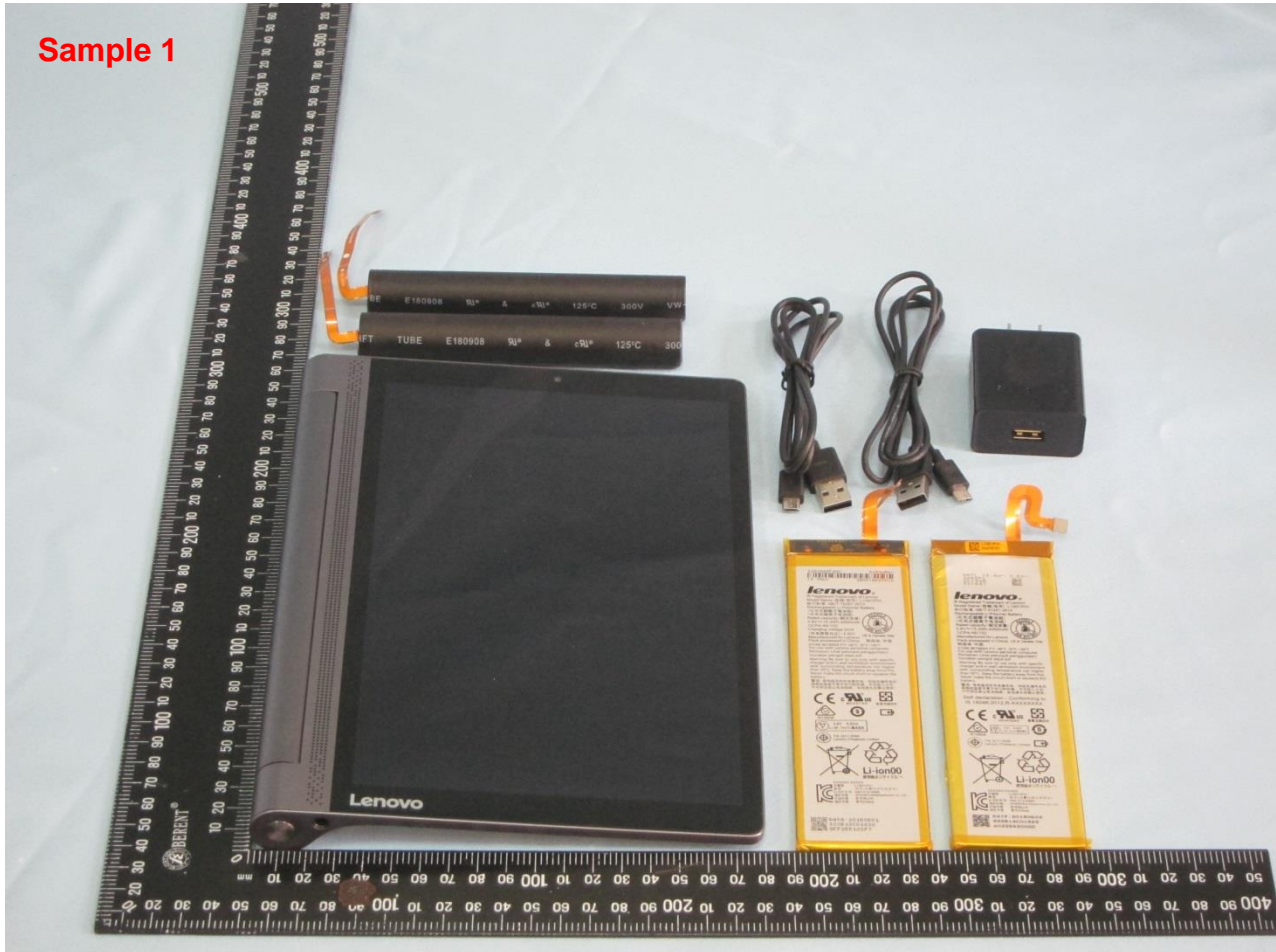

Brand Name: Lenovo / Model Name: Lenovo YT3-X90F