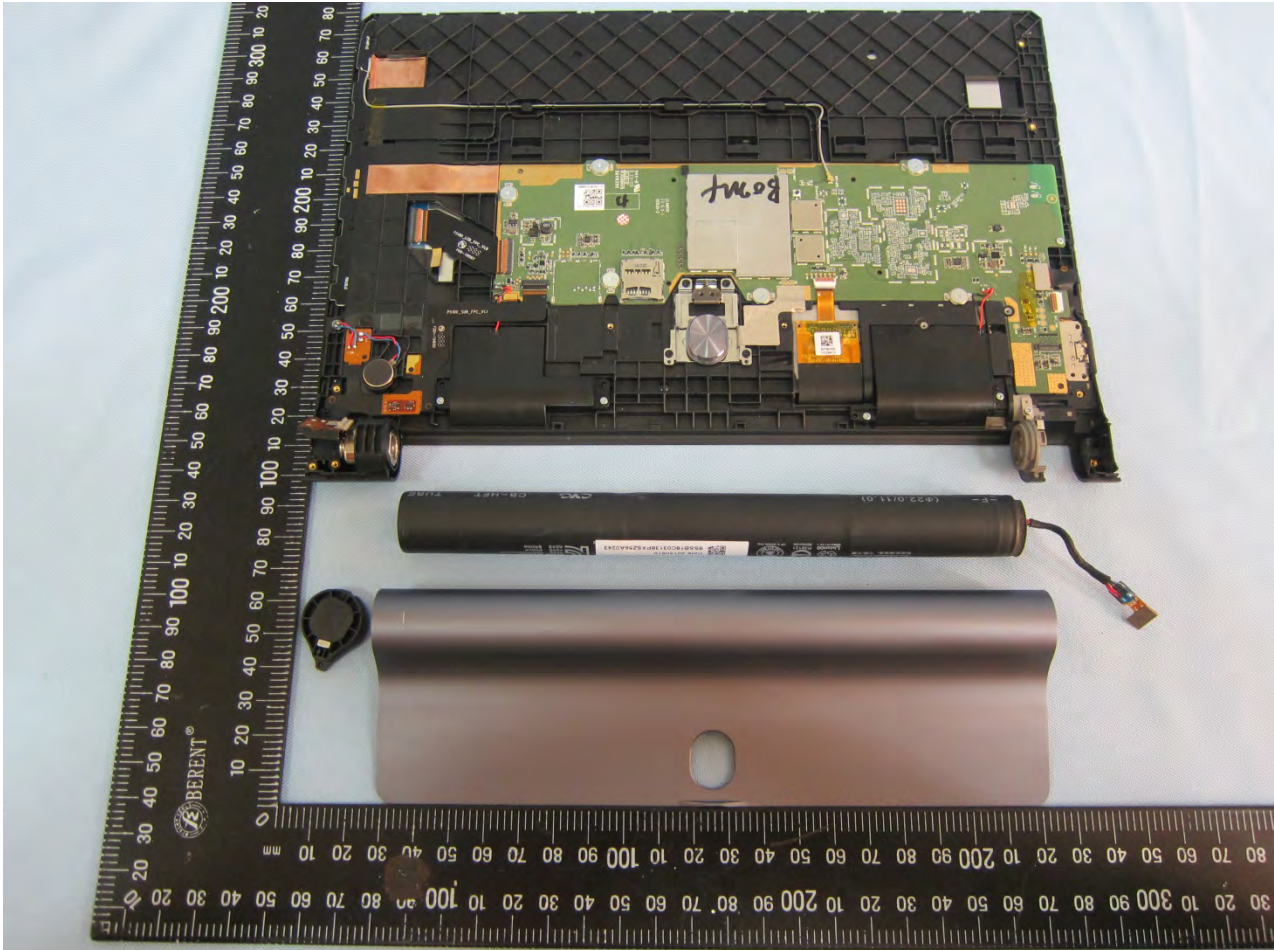

Brand Name: Lenovo / Model Name: Lenovo YT3-X50F