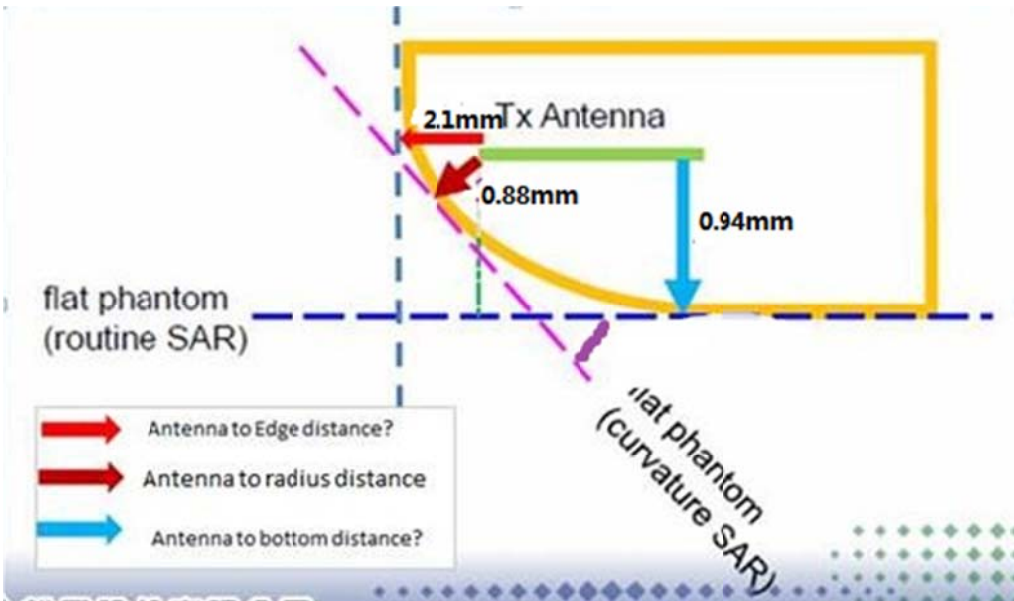

Appendix D. SAR Test Setup Photos

Bottom Face, Test Separation 0 cm

Bottom Face, Test Separation 1.5 cm

Edge1, Test Separation 0 cm

Edge1, Test Separation 0.5 cm

Edge2, Test Separation 0 cm

Edge3, Test Separation 0 cm

Edge4, Test Separation 0 cm

Edge4, Test Separation 1 cm

Curved surface of EDGE 2

Curved surface of EDGE 4

X=2.86mm, Y=0.92mm, Z=0.88mm
EUT Exterior Dimension for WWAN

X=2.1mm, Y=0.94mm, Z=0.88mm
EUT Exterior Dimension for WLAN