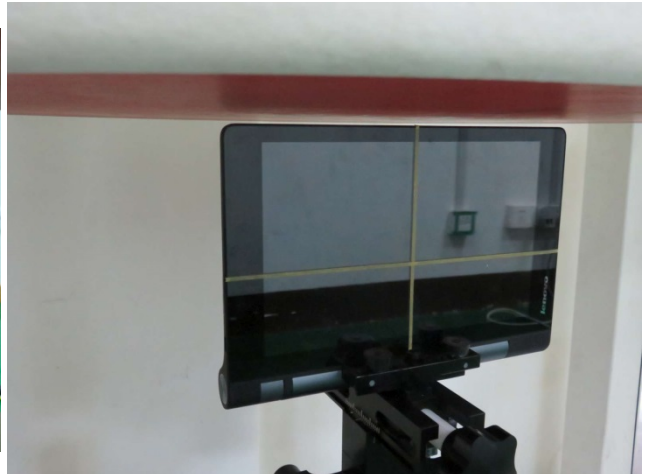

Appendix D. SAR Test Setup Photos

Bottom Face, Test Separation 0 cm

Bottom Face, Test Separation 1.5 cm

Edge1, Test Separation 0 cm

Edge1, Test Separation 0.5 cm

Edge2, Test Separation 0 cm

Edge3, Test Separation 0 cm

Edge4, Test Separation 0 cm

Edge4, Test Separation 1 cm

Curved surface of EDGE 2

Curved surface of EDGE 4

X=2.86mm, Y=0.92mm, Z=0.88mm
EUT Exterior Dimension for WWAN

X=2.1mm, Y=0.94mm, Z=0.88mm
EUT Exterior Dimension for WLAN