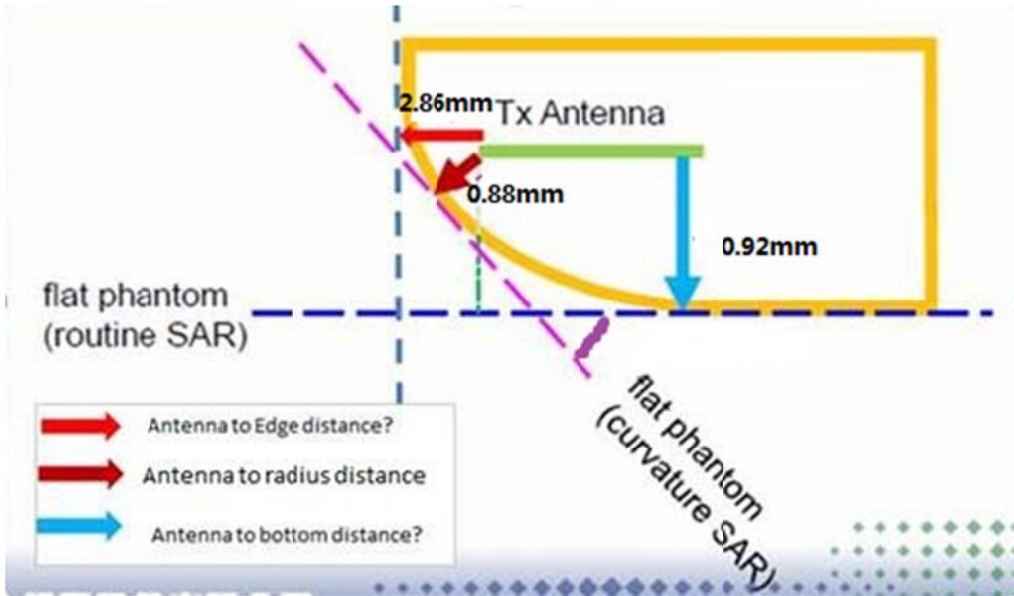

Appendix D. SAR Test Setup Photos

Bottom Face, Test Separation 0 cm

Bottom Face, Test Separation 1.5 cm

Edge1, Test Separation 0 cm

Edge1, Test Separation 0.5 cm

Edge2, Test Separation 0 cm

Edge3, Test Separation 0 cm

Edge4, Test Separation 0 cm

Edge4, Test Separation 1 cm

Curved surface of EDGE 2

Curved surface of EDGE 4

X=2.86mm, Y=0.92mm, Z=0.88mm
EUT Exterior Dimension for WWAN

X=2.1mm, Y=0.94mm, Z=0.88mm
EUT Exterior Dimension for WLAN