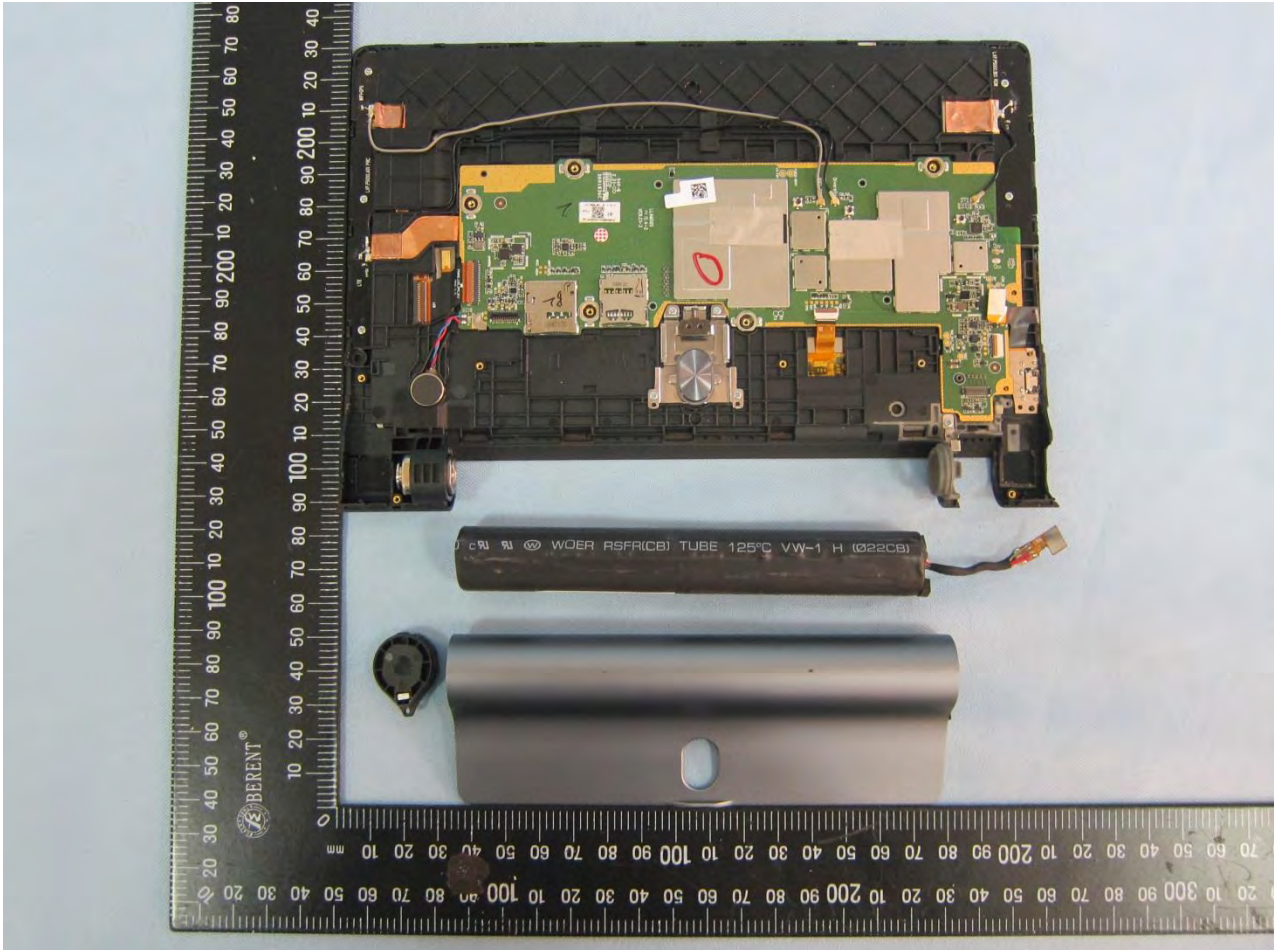

3. Internal Photograph of EUT

Brand Name: lenovo / Model Name: Lenovo YT3-850M

Brand Name: lenovo / Model Name: Lenovo YT3-850M

Brand Name: lenovo / Model Name: Lenovo YT3-850M

Brand Name: lenovo / Model Name: Lenovo YT3-850M