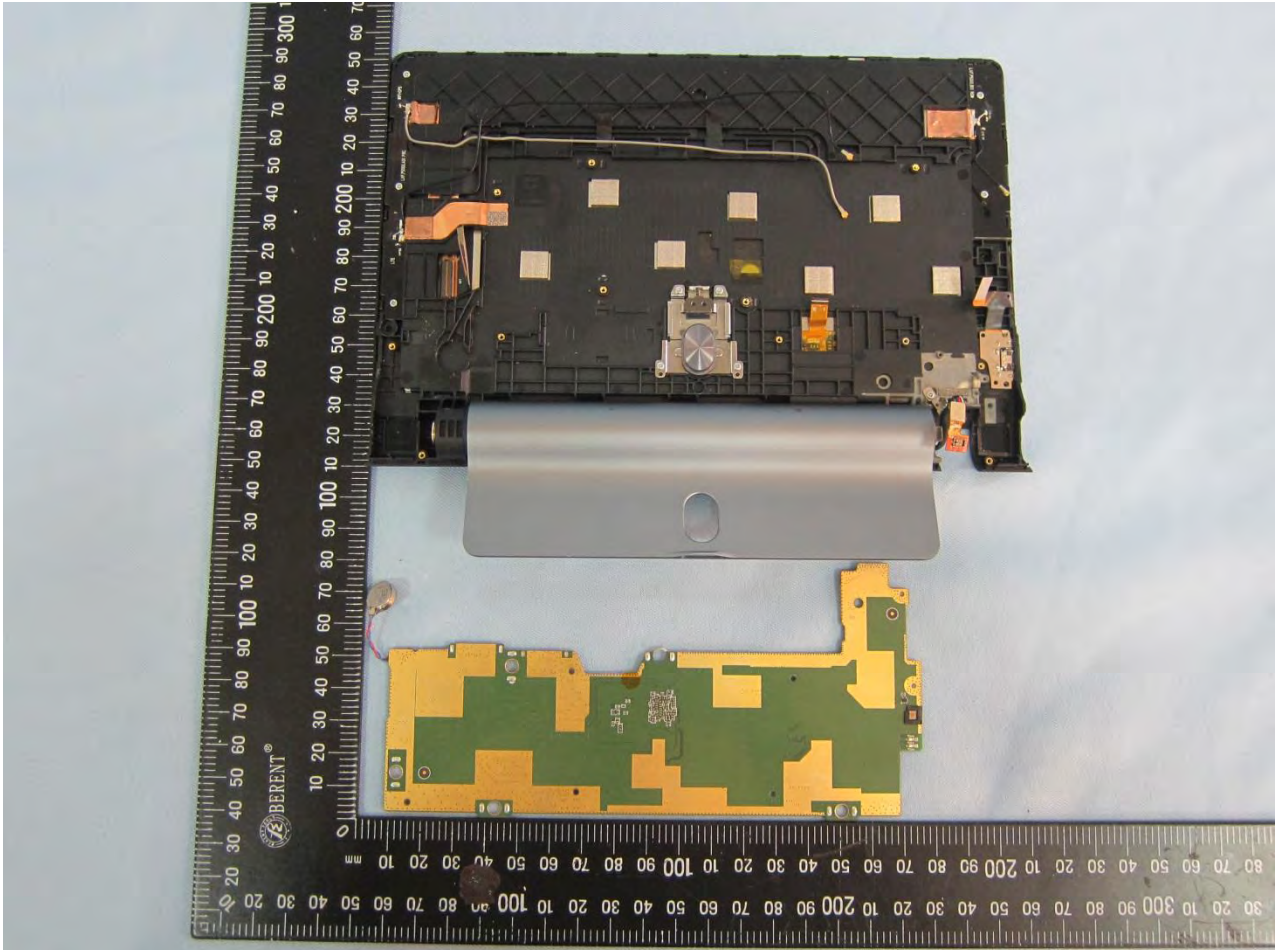

3. Internal Photograph of EUT

Brand Name: lenovo / Model Name: Lenovo YT3-850M

Brand Name: lenovo / Model Name: Lenovo YT3-850M

Brand Name: lenovo / Model Name: Lenovo YT3-850M

Brand Name: lenovo / Model Name: Lenovo YT3-850M