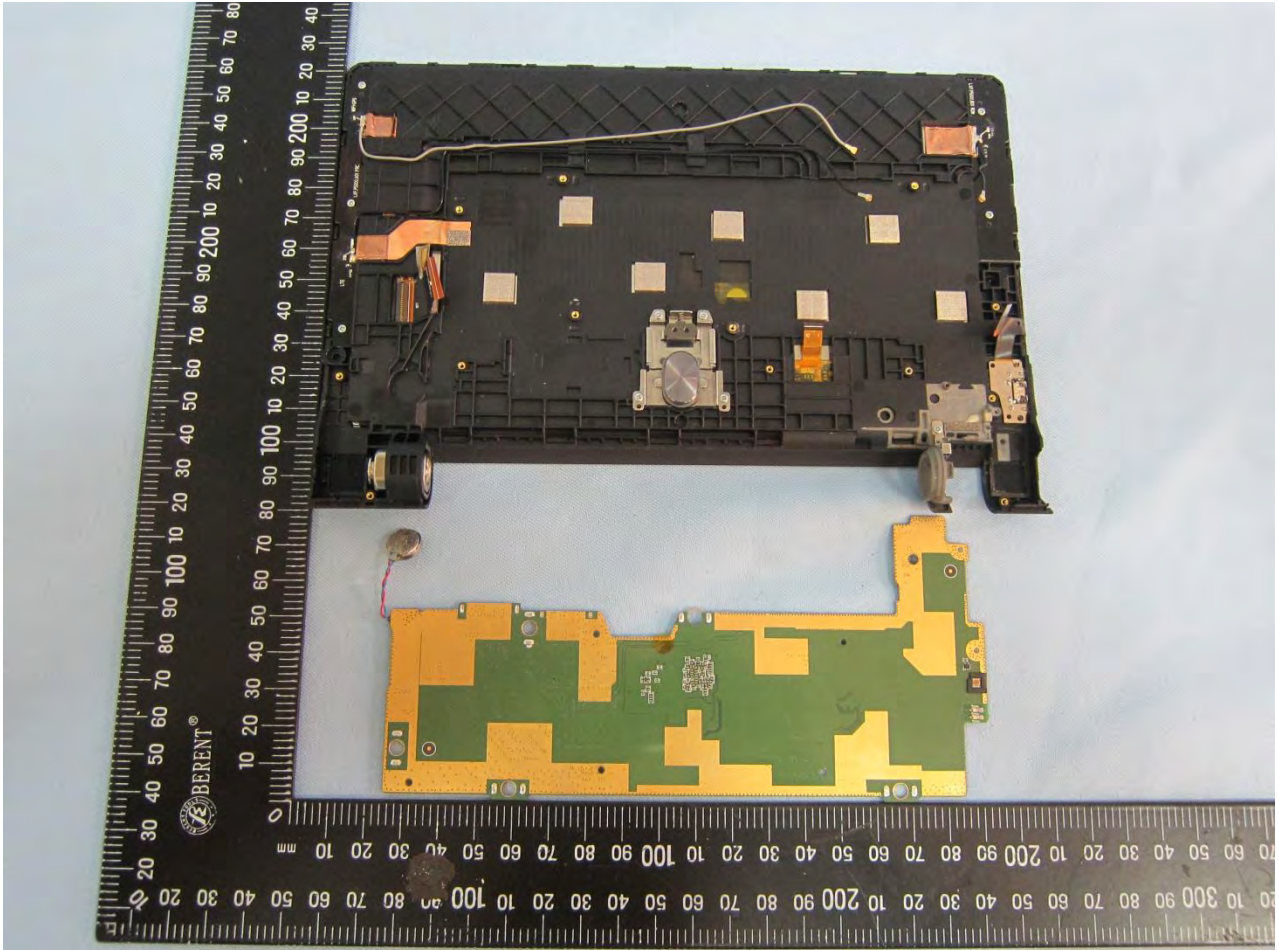

Brand Name: lenovo / Model Name: Lenovo YT3-850M