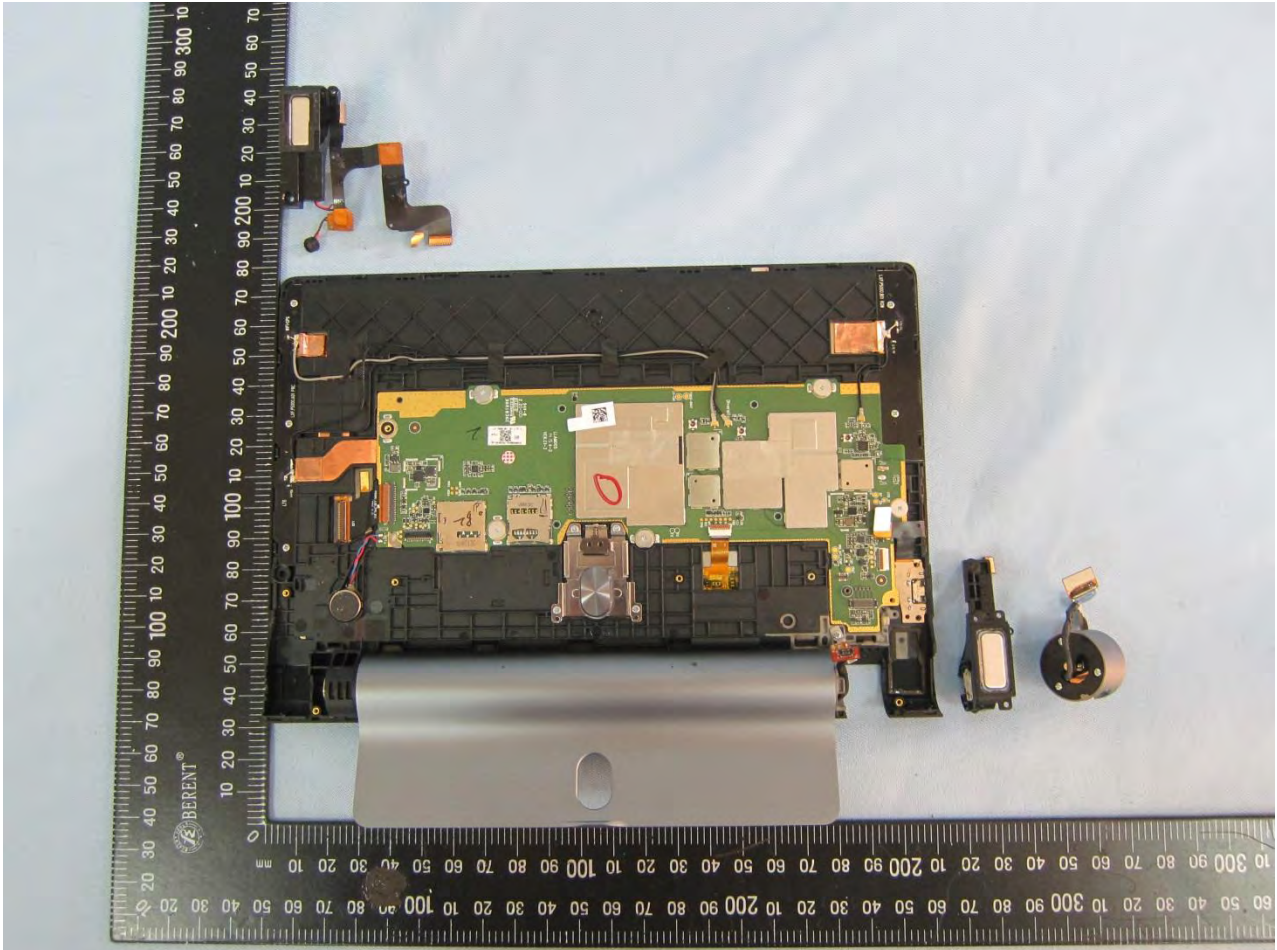

3. Internal Photograph of EUT

Brand Name: lenovo / Model Name: Lenovo YT3-850M

Brand Name: lenovo / Model Name: Lenovo YT3-850M

Brand Name: lenovo / Model Name: Lenovo YT3-850M

Brand Name: lenovo / Model Name: Lenovo YT3-850M