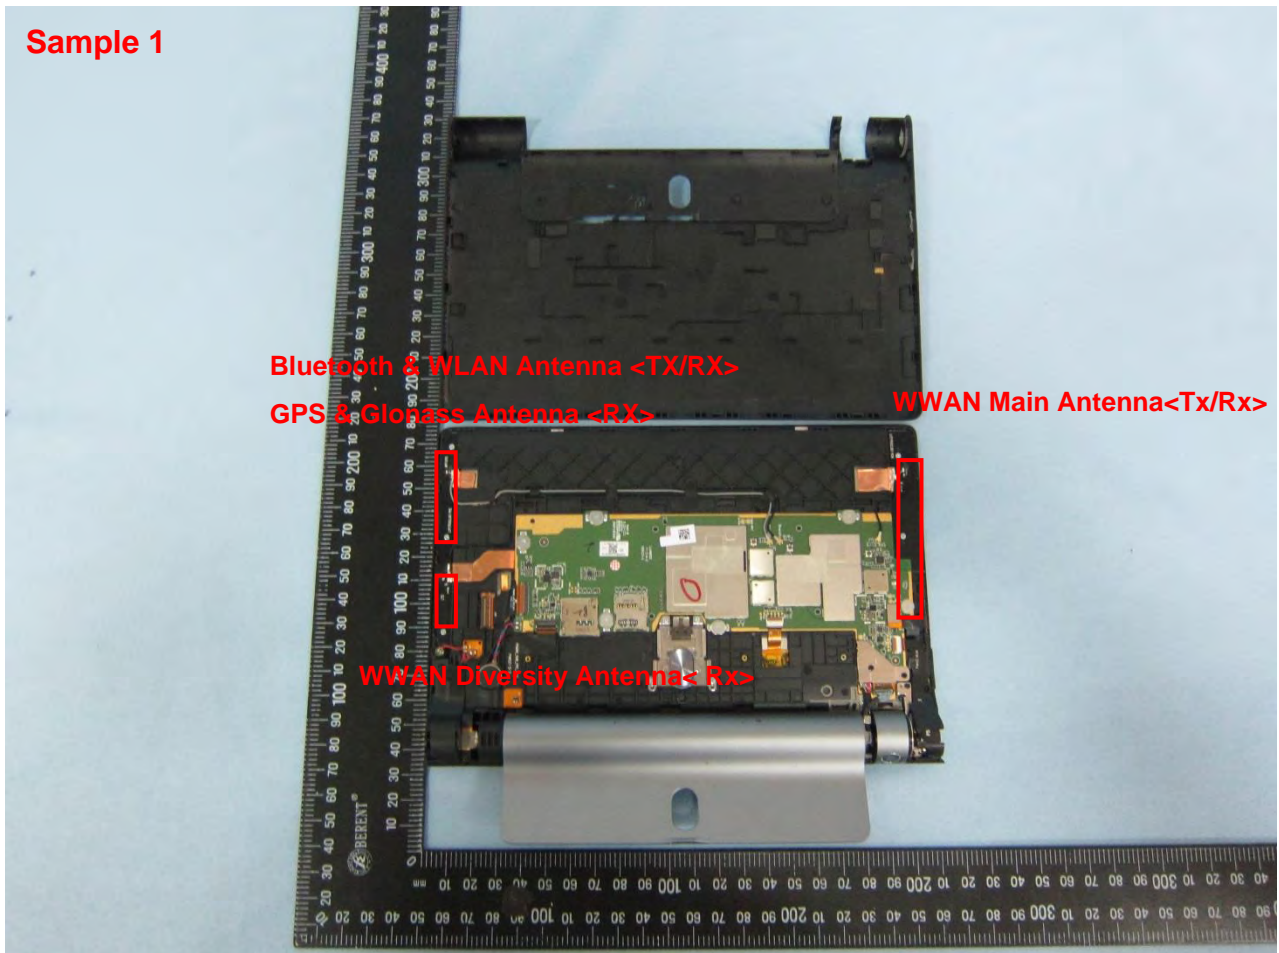

3. Internal Photograph of EUT

Brand Name: lenovo / Model Name: Lenovo YT3-850M

Brand Name: lenovo / Model Name: Lenovo YT3-850M

Brand Name: lenovo / Model Name: Lenovo YT3-850M

Brand Name: lenovo / Model Name: Lenovo YT3-850M