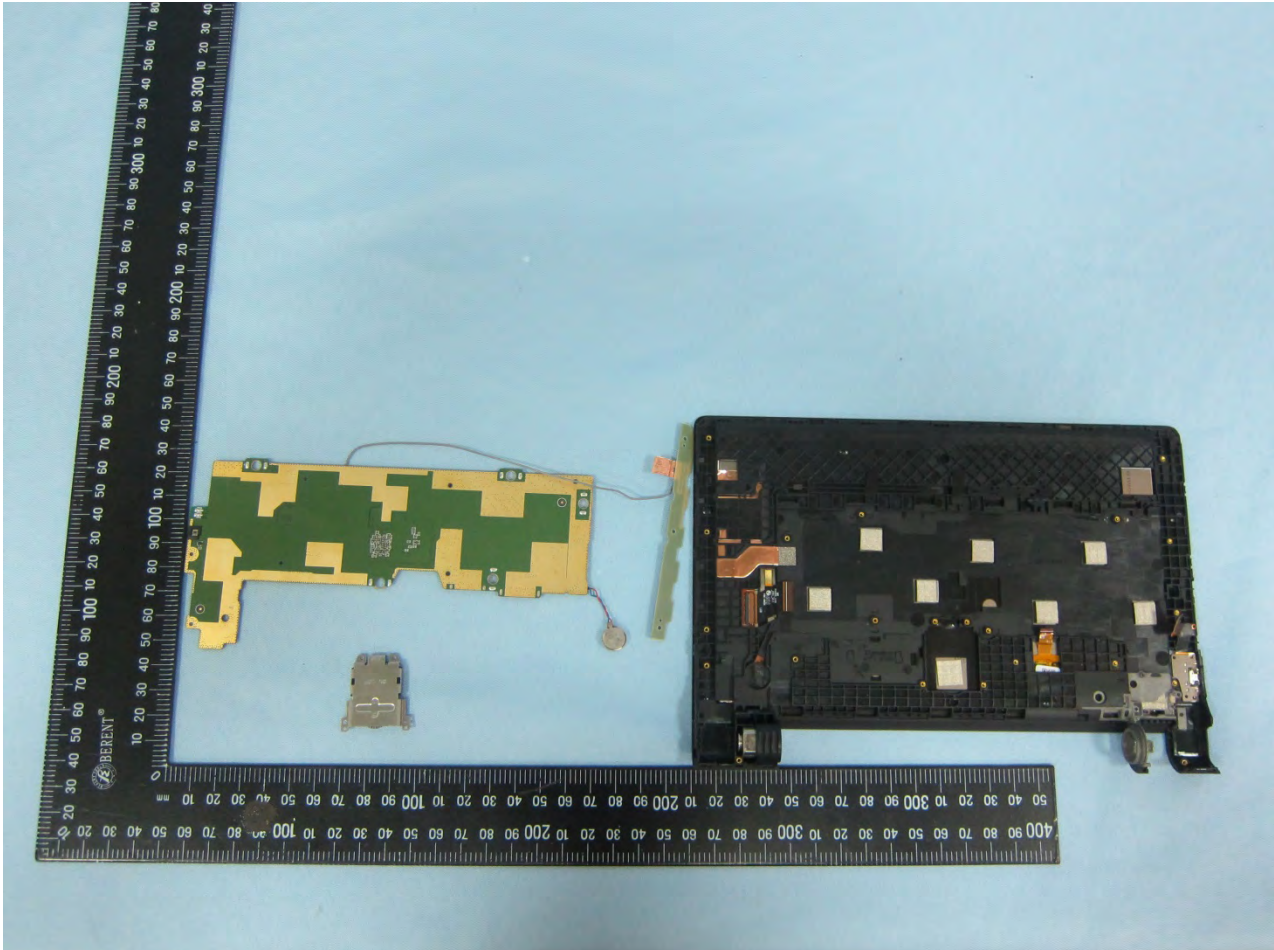

### 3. Internal Photograph of EUT

Brand Name: lenovo / Model Name: Lenovo YT3-850F

Brand Name: lenovo / Model Name: Lenovo YT3-850F

Brand Name: lenovo / Model Name: Lenovo YT3-850F

Brand Name: lenovo / Model Name: Lenovo YT3-850F

Brand Name: lenovo / Model Name: Lenovo YT3-850F

Brand Name: lenovo / Model Name: Lenovo YT3-850F

Brand Name: lenovo / Model Name: Lenovo YT3-850F

Brand Name: lenovo / Model Name: Lenovo YT3-850F

Brand Name: lenovo / Model Name: Lenovo YT3-850F