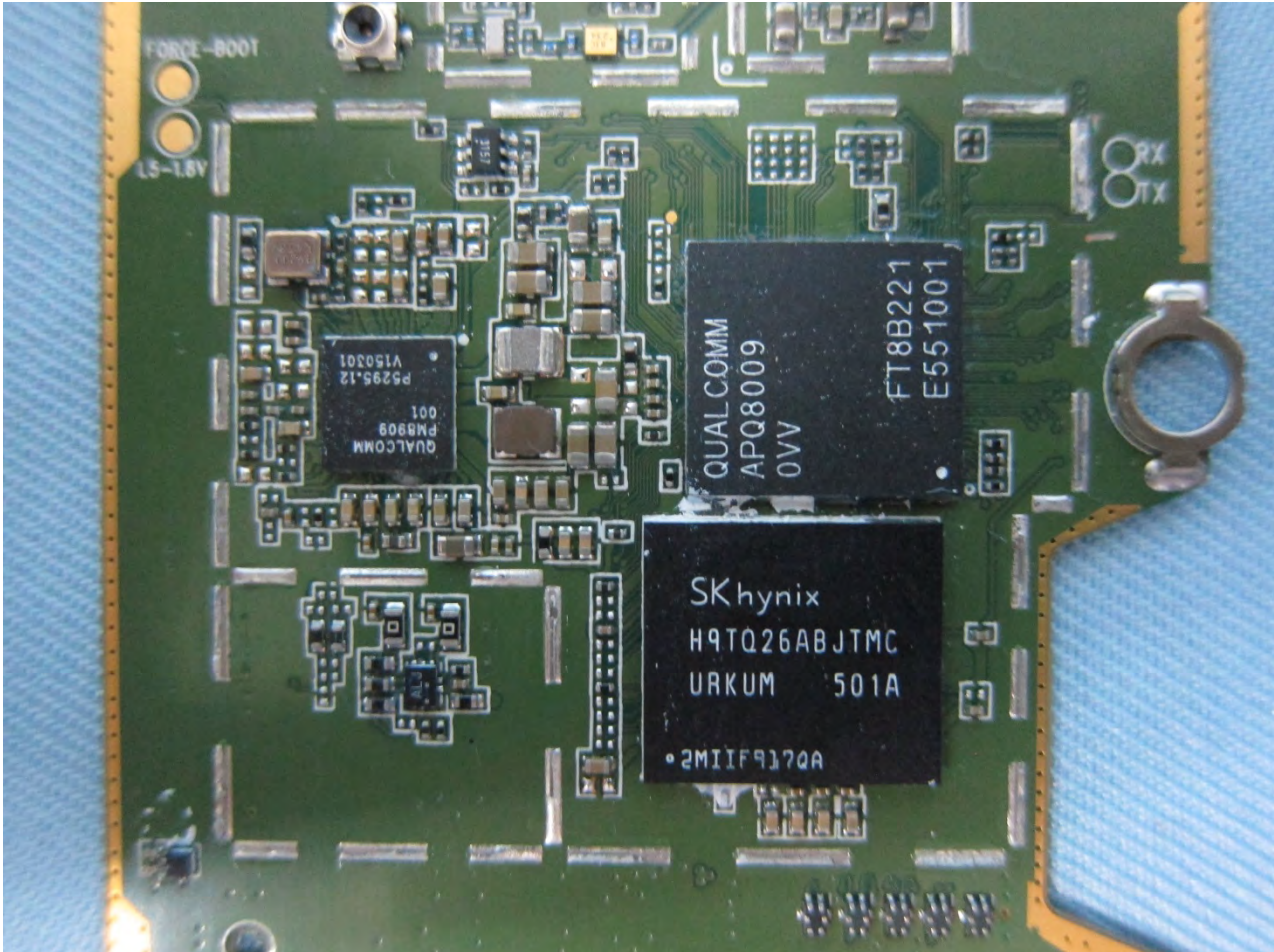

Brand Name: lenovo / Model Name: Lenovo YT3-850F