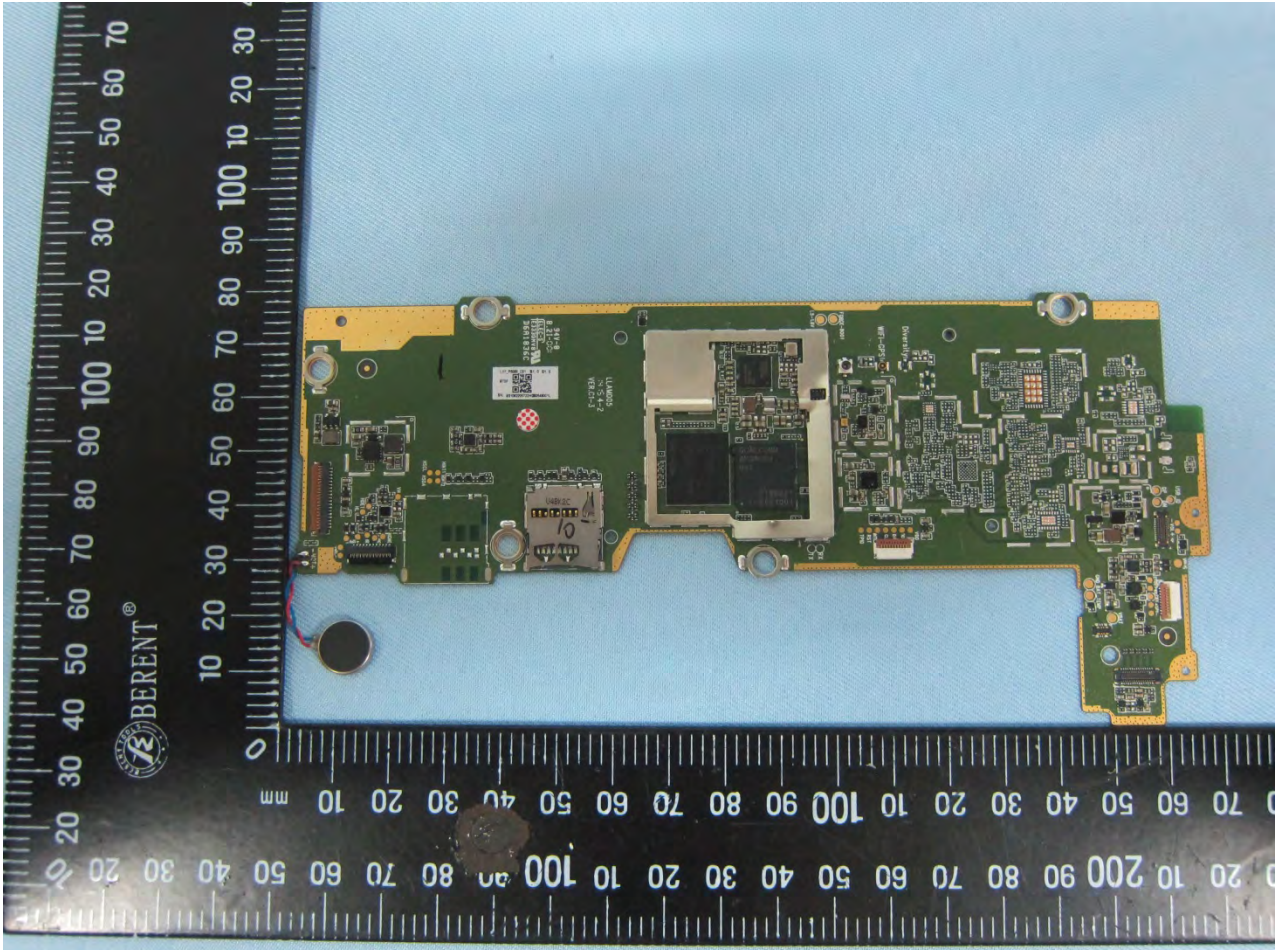

Brand Name: lenovo / Model Name: Lenovo YT3-850F