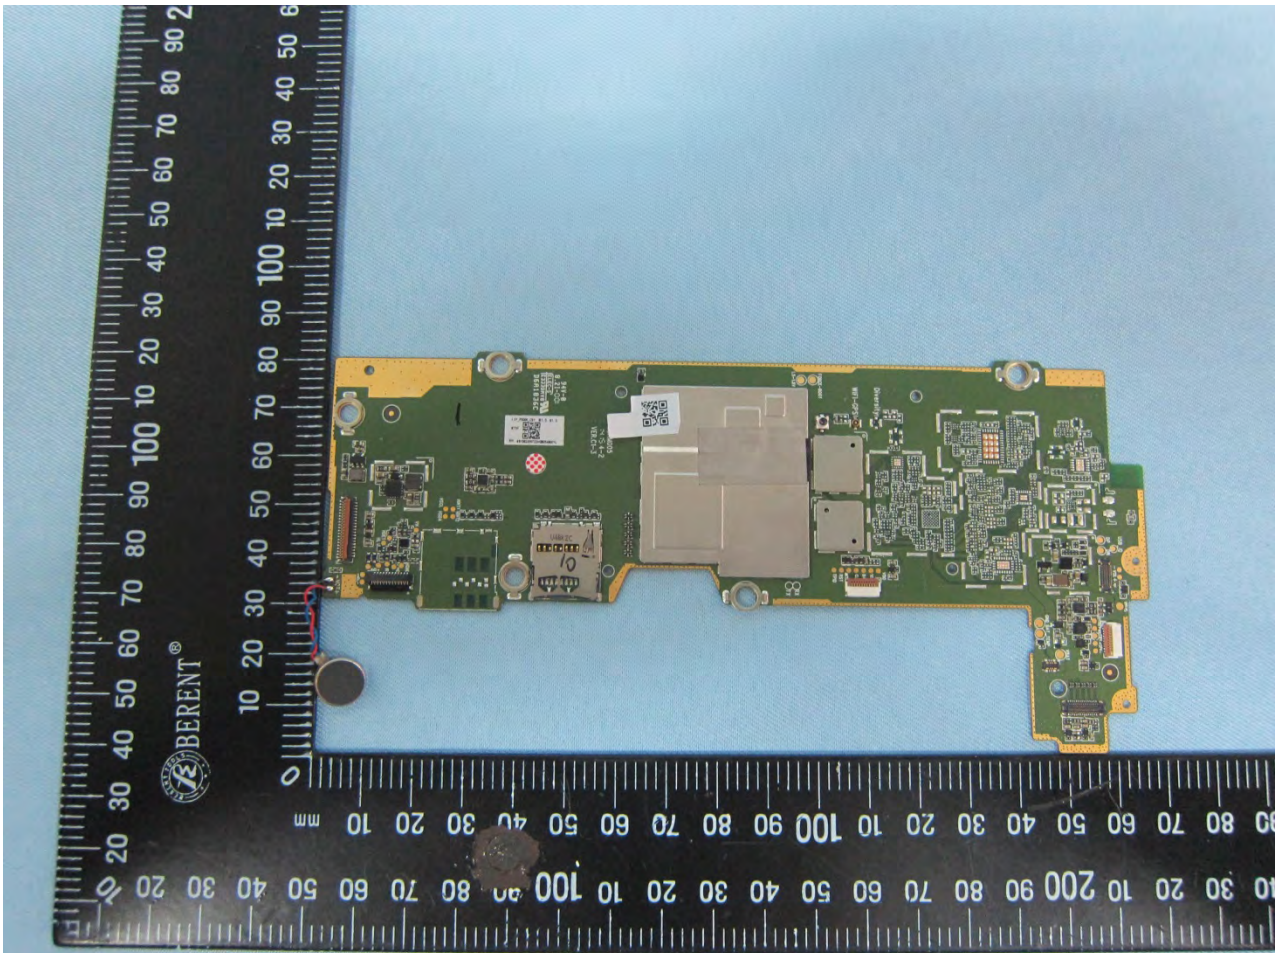

Brand Name: lenovo / Model Name: Lenovo YT3-850F