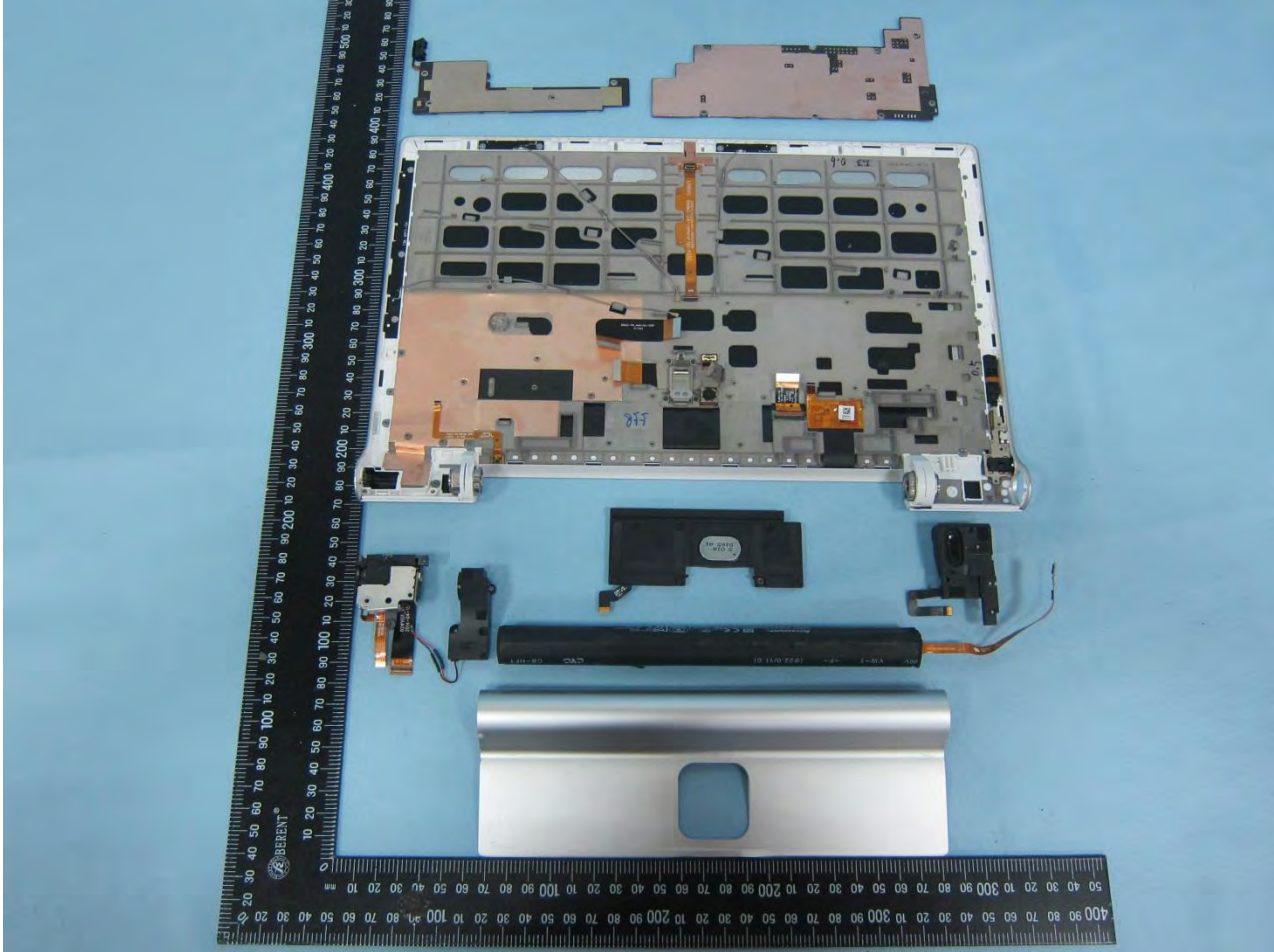

3. Internal Photograph of EUT

Brand Name: lenovo / Model Name: YOGA Tablet 2 Pro-1380F

Brand Name: lenovo / Model Name: YOGA Tablet 2 Pro-1380F

Brand Name: lenovo / Model Name: YOGA Tablet 2 Pro-1380F

Brand Name: lenovo / Model Name: YOGA Tablet 2 Pro-1380F