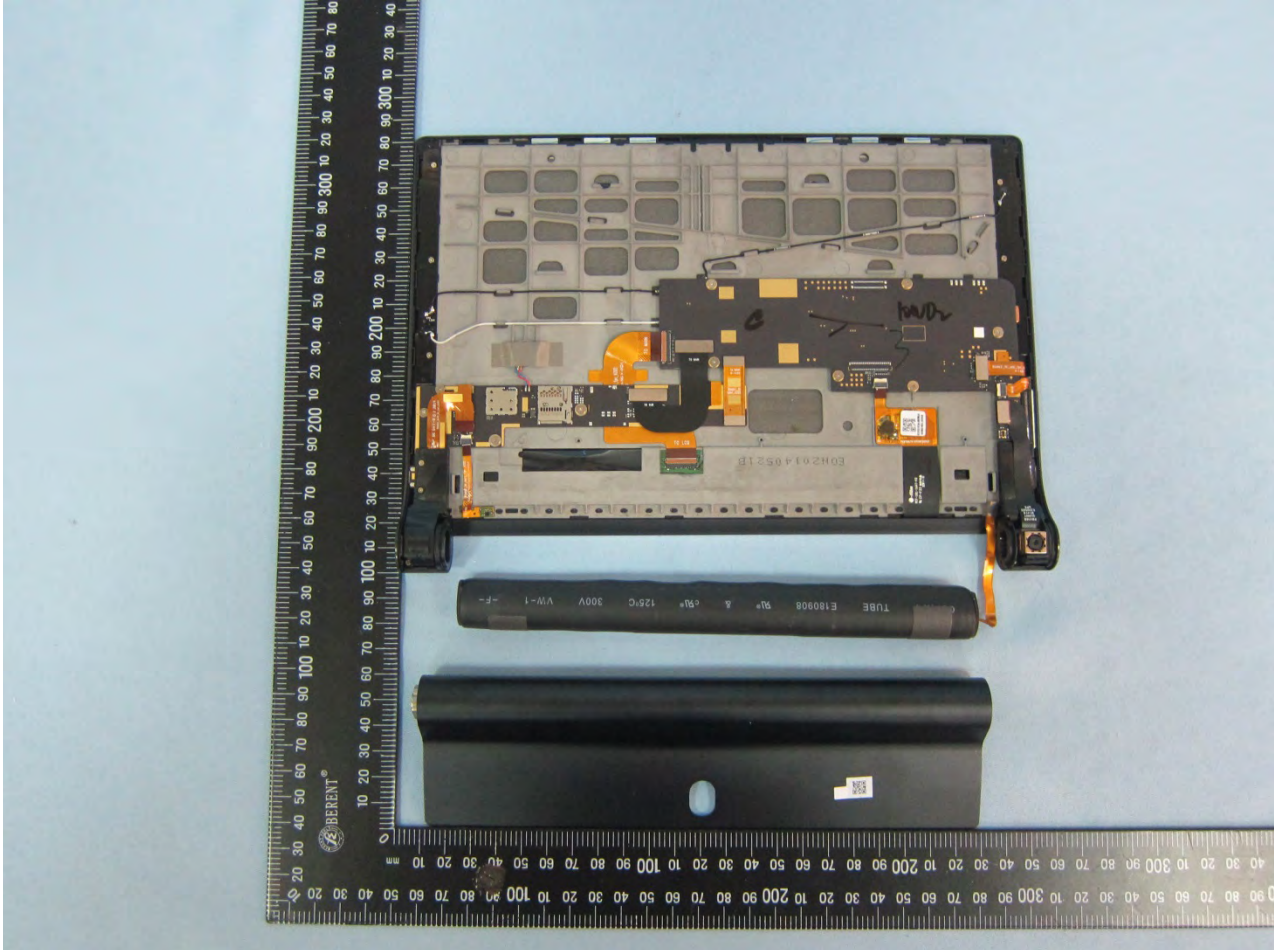

3. Internal Photograph of EUT

Brand Name: lenovo / Model Name: YOGA Tablet 2-1051F

Brand Name: lenovo / Model Name: YOGA Tablet 2-1051F

Brand Name: lenovo / Model Name: YOGA Tablet 2-1051F

Brand Name: lenovo / Model Name: YOGA Tablet 2-1051F

Brand Name: lenovo / Model Name: YOGA Tablet 2-1051F

Brand Name: lenovo / Model Name: YOGA Tablet 2-1051F

Brand Name: lenovo / Model Name: YOGA Tablet 2-1051F

Brand Name: lenovo / Model Name: YOGA Tablet 2-1051F