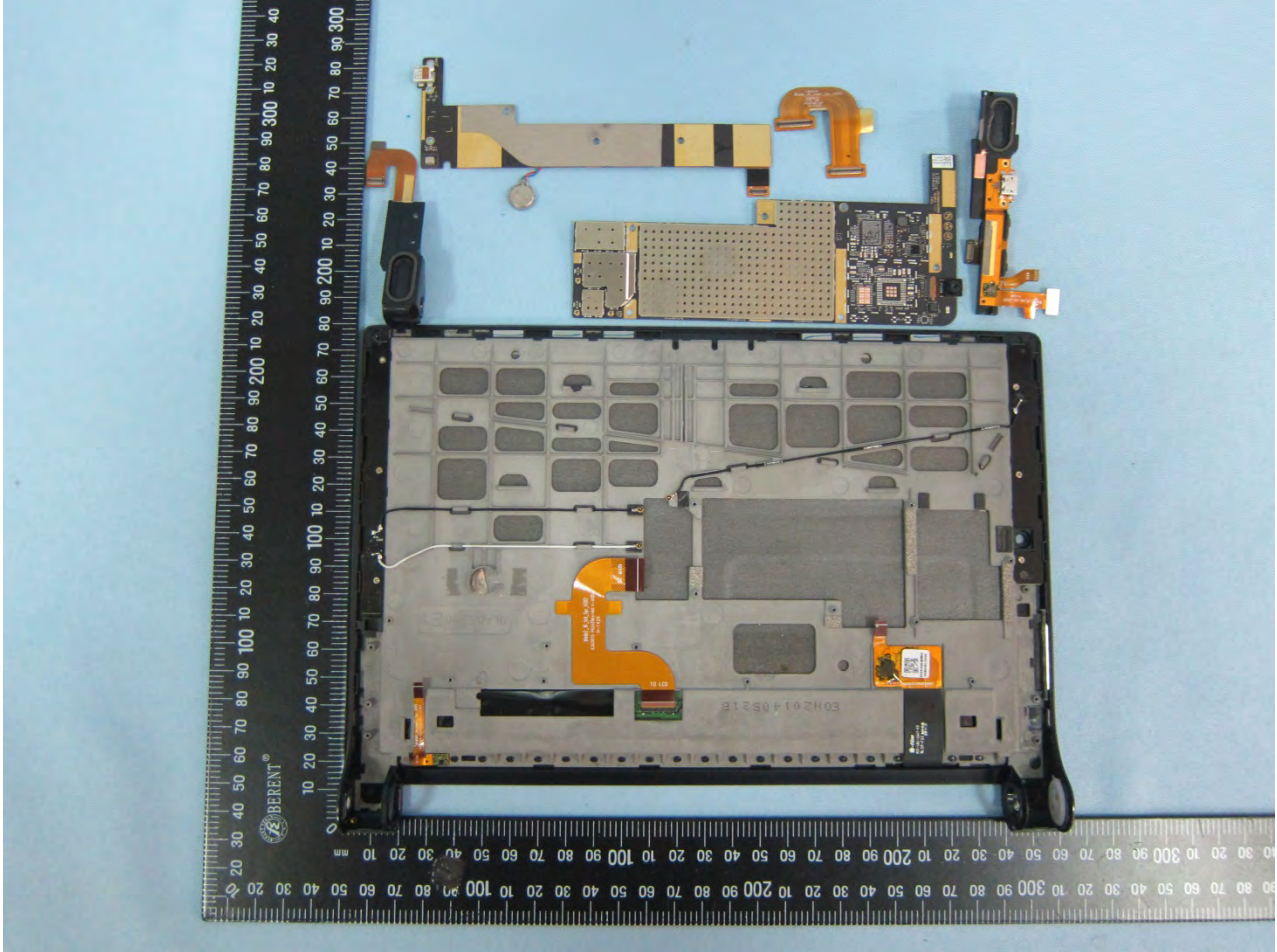

3. Internal Photograph of EUT

Brand Name: lenovo / Model Name: YOGA Tablet 2-1051F

Brand Name: lenovo / Model Name: YOGA Tablet 2-1051F

Brand Name: lenovo / Model Name: YOGA Tablet 2-1051F

Brand Name: lenovo / Model Name: YOGA Tablet 2-1051F

Brand Name: lenovo / Model Name: YOGA Tablet 2-1051F

Brand Name: lenovo / Model Name: YOGA Tablet 2-1051F

Brand Name: lenovo / Model Name: YOGA Tablet 2-1051F

Brand Name: lenovo / Model Name: YOGA Tablet 2-1051F