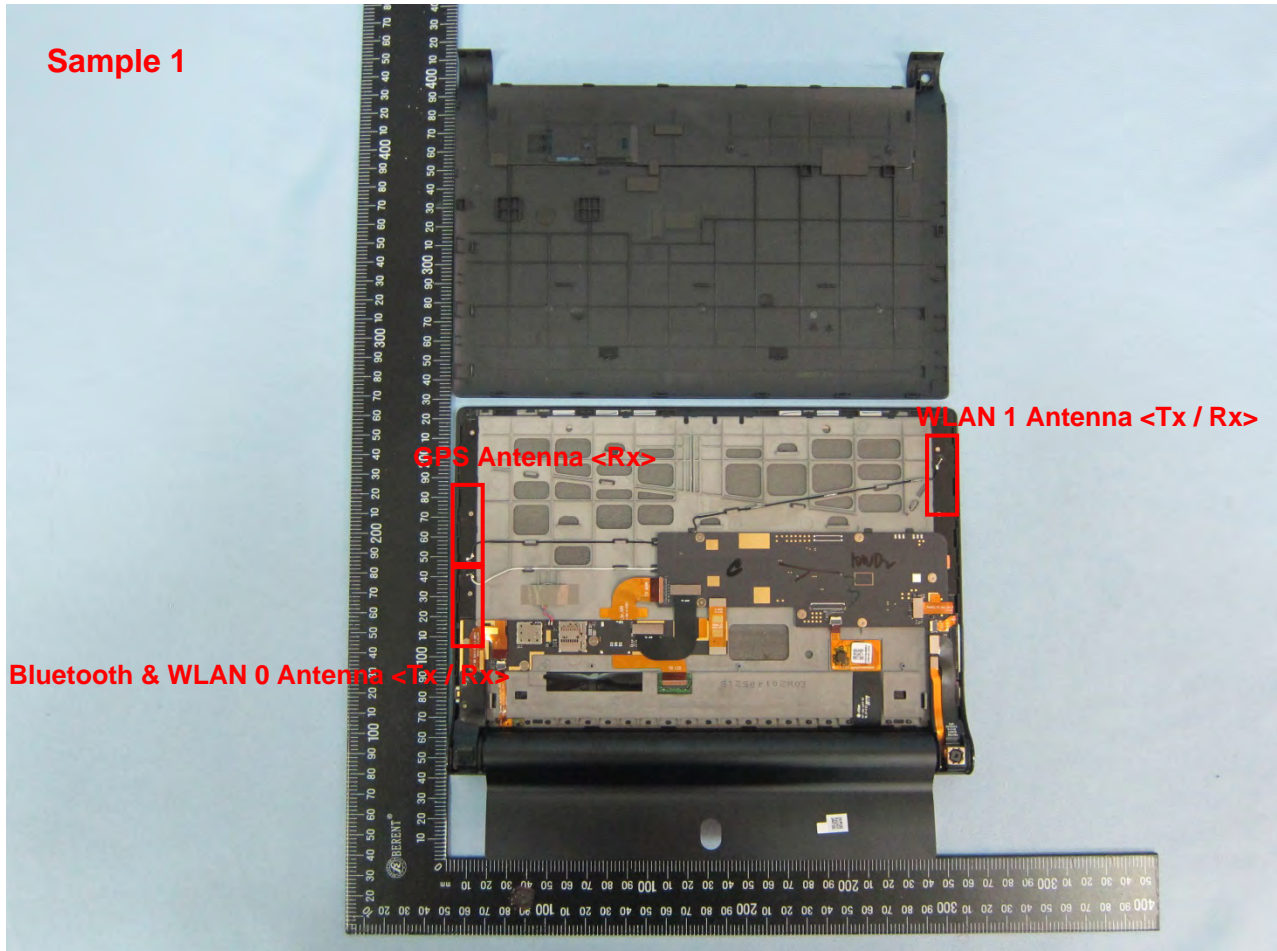

3. Internal Photograph of EUT

Brand Name: lenovo / Model Name: YOGA Tablet 2-1051F

Brand Name: lenovo / Model Name: YOGA Tablet 2-1051F

Brand Name: lenovo / Model Name: YOGA Tablet 2-1051F

Brand Name: lenovo / Model Name: YOGA Tablet 2-1051F

Brand Name: lenovo / Model Name: YOGA Tablet 2-1051F

Brand Name: lenovo / Model Name: YOGA Tablet 2-1051F

Brand Name: lenovo / Model Name: YOGA Tablet 2-1051F

Brand Name: lenovo / Model Name: YOGA Tablet 2-1051F