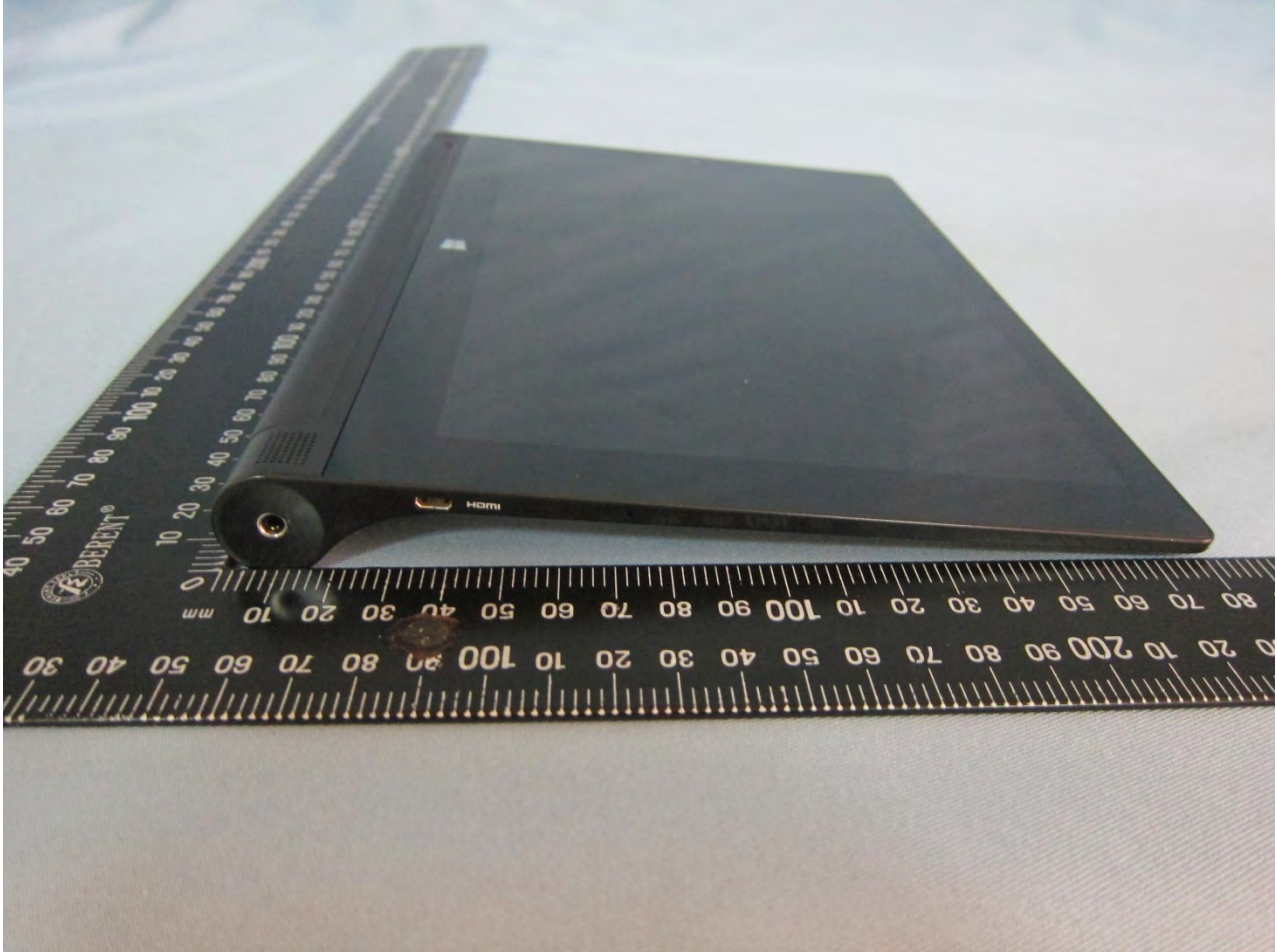

Brand Name: lenovo / Model Name: YOGA Tablet 2-1051F