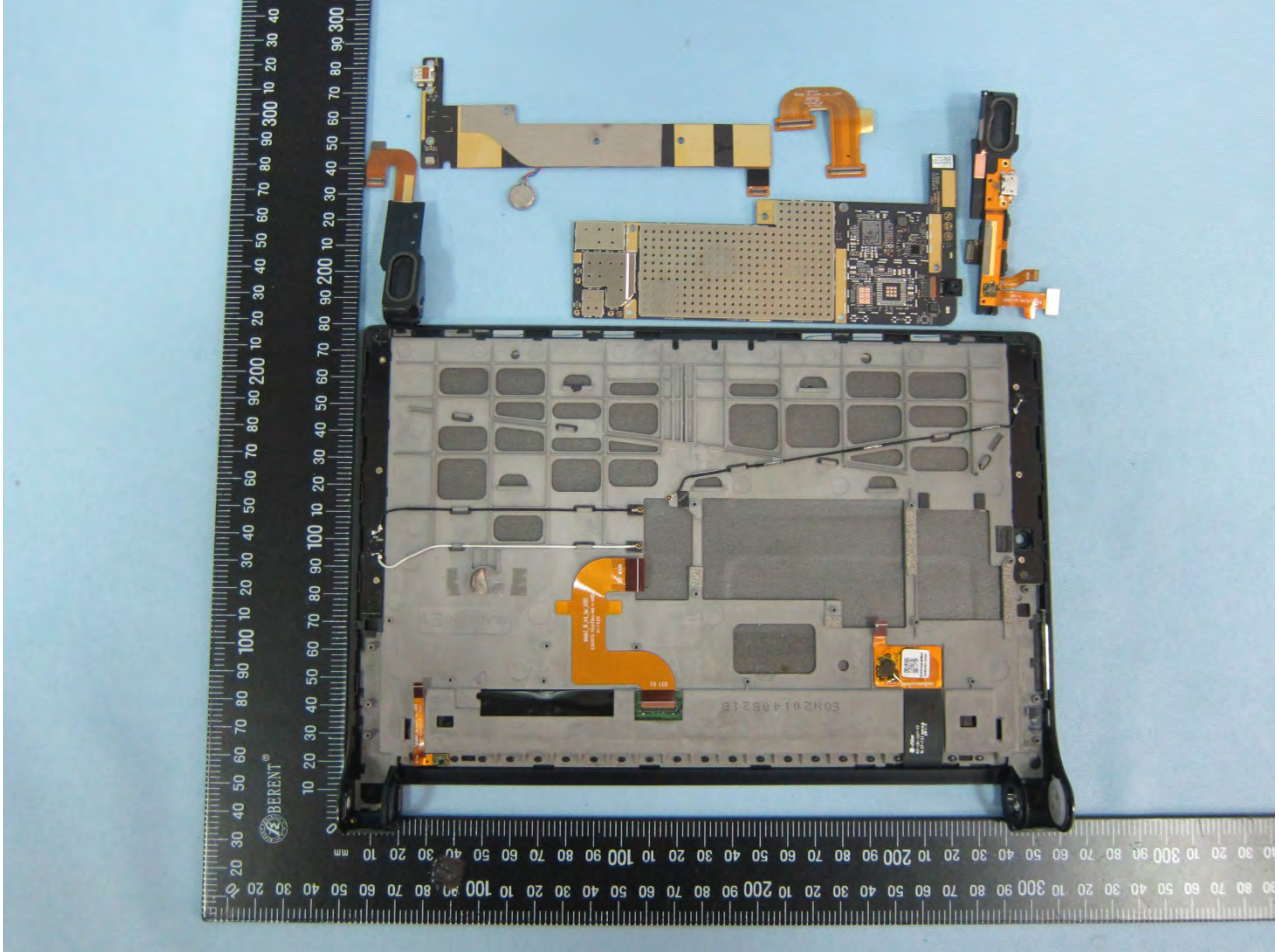

3. Internal Photograph of EUT

Brand Name: lenovo / Model Name: YOGA Tablet 2-1051F

Brand Name: lenovo / Model Name: YOGA Tablet 2-1051F

Brand Name: lenovo / Model Name: YOGA Tablet 2-1051F

Brand Name: lenovo / Model Name: YOGA Tablet 2-1051F

Brand Name: lenovo / Model Name: YOGA Tablet 2-1051F

Brand Name: lenovo / Model Name: YOGA Tablet 2-1051F

Brand Name: lenovo / Model Name: YOGA Tablet 2-1051F

Brand Name: lenovo / Model Name: YOGA Tablet 2-1051F