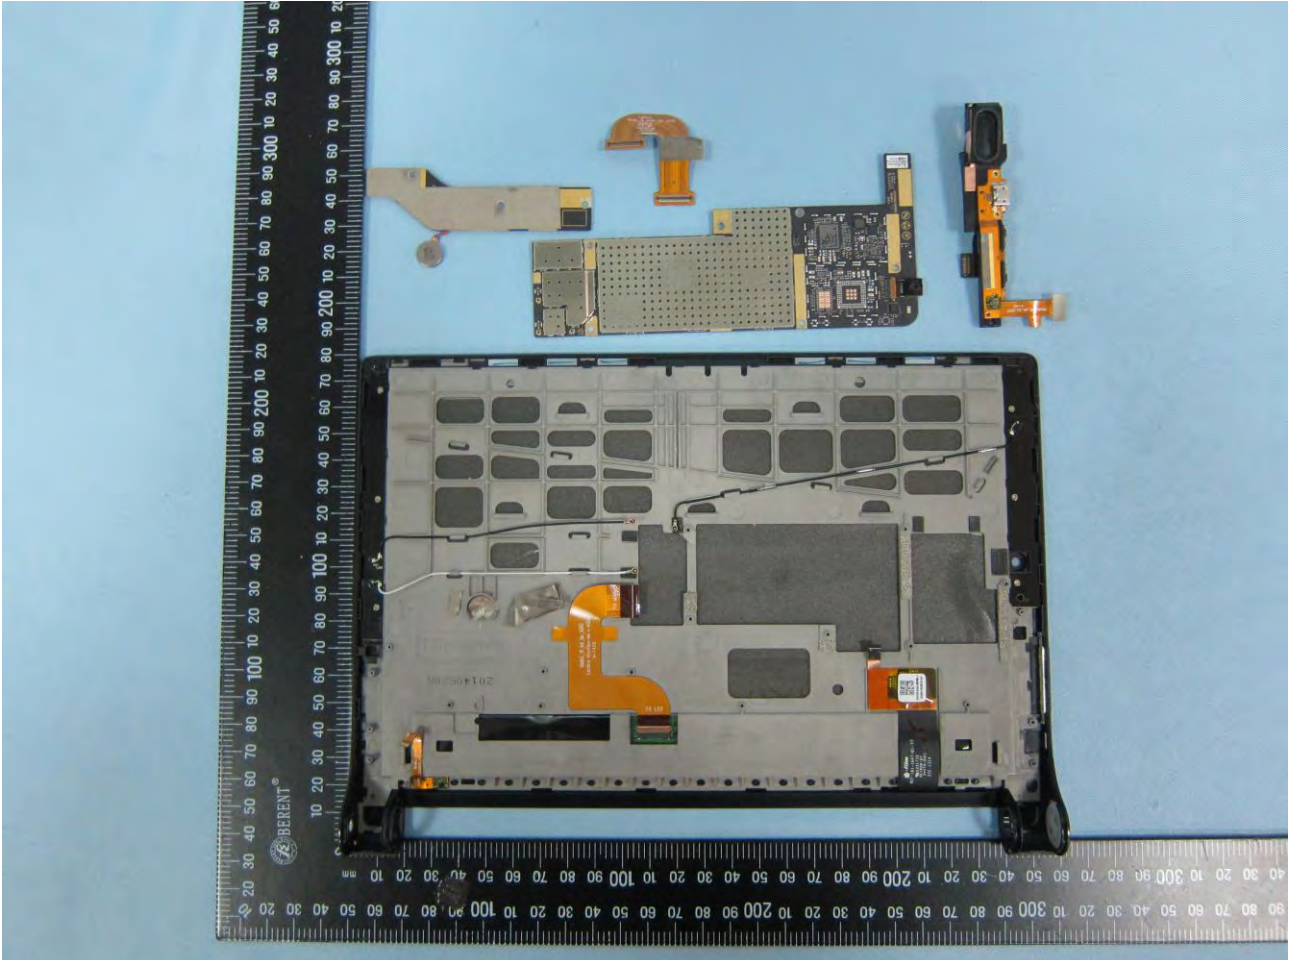

### 3. Internal Photograph of EUT

Brand Name: lenovo; Model Name: YOGA Tablet 2-1050F

Brand Name: lenovo; Model Name: YOGA Tablet 2-1050F

Brand Name: lenovo; Model Name: YOGA Tablet 2-1050F

Brand Name: lenovo; Model Name: YOGA Tablet 2-1050F

Brand Name: lenovo; Model Name: YOGA Tablet 2-1050F

Brand Name: lenovo; Model Name: YOGA Tablet 2-1050F

Brand Name: lenovo; Model Name: YOGA Tablet 2-1050F

Brand Name: lenovo; Model Name: YOGA Tablet 2-1050F