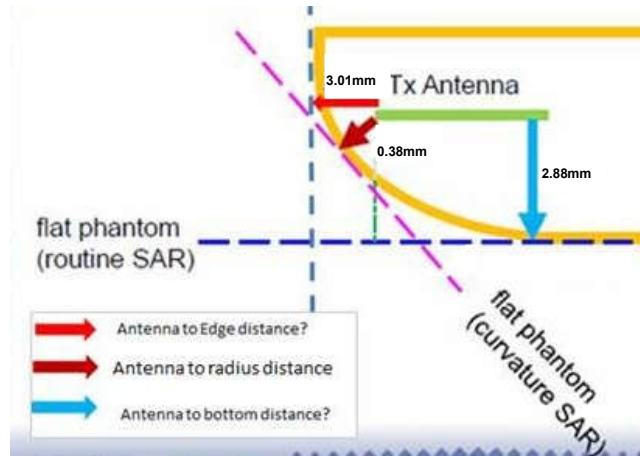

Appendix D. SAR Test Setup Photos

Bottom, Test Separation 0 mm

Bottom Face, Test Separation 0 mm

Edge3, Test Separation 0 mm

Back of Display Screen, Test Separation 25 mm

Curved Surface of Edge3, Test Separation 0 mm

X=3.01mm, Y=2.88mm, Z=0.38mm

Exterior Radius Dimension