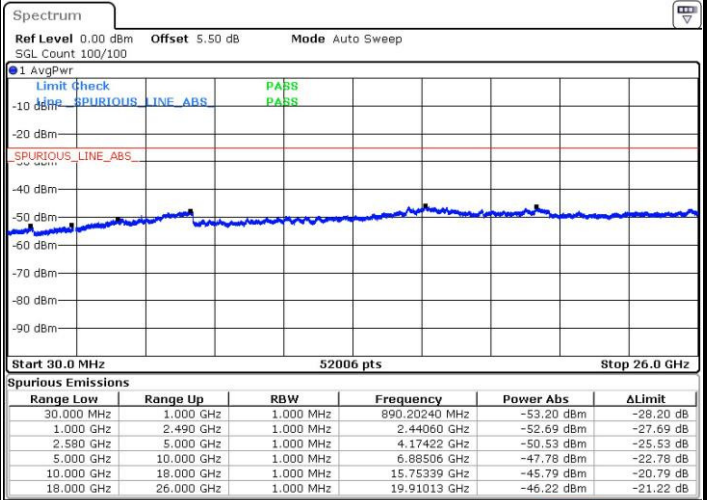

Date: 4 JUL 2016 17:27:28

Date: 4 JUL 2016 17:26:32

LTE Band 7 / 5MHz

Highest Channel / QPSK

Date: 4 JUL 2016 17:28:23

Highest Channel / 16QAM

Date: 4 JUL 2016 17:29:19

LTE Band 7 / 10MHz

Lowest Channel / QPSK

Date: 4 JUL 2016 17:41:40

Lowest Channel / 16QAM

Date: 4 JUL 2016 17:42:36

LTE Band 7 / 10MHz

Middle Channel / QPSK

Middle Channel / 16QAM

Date: 4 JUL 2016 17:44:27

Date: 4 JUL 2016 17:43:31

Highest Channel / QPSK

Highest Channel / 16QAM

Date: 4 JUL 2016 17:45:23

Date: 4 JUL 2016 17:46:19

LTE Band 7 / 15MHz

Lowest Channel / QPSK

Lowest Channel / 16QAM