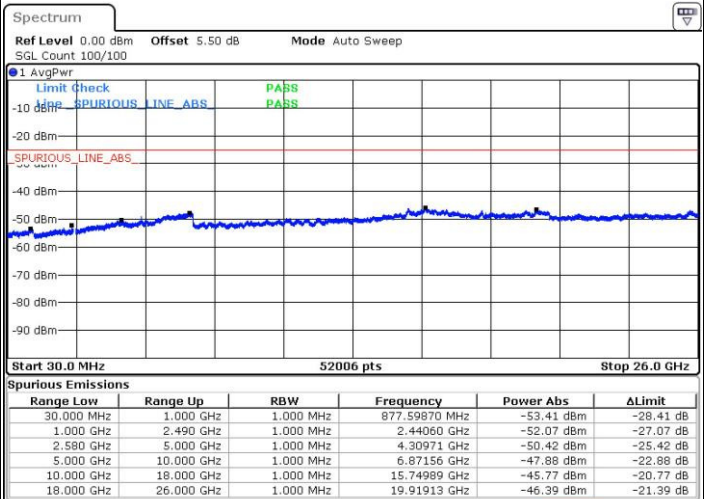

Date: 4 JUL 2016 17:43:31

Highest Channel / QPSK

Highest Channel / 16QAM

Date: 4 JUL 2016 17:45:23

Date: 4 JUL 2016 17:46:19

LTE Band 7 / 15MHz

Lowest Channel / QPSK

Lowest Channel / 16QAM

Date: 4 JUL 2016 17:58:43

Date: 4 JUL 2016 17:59:38

Middle Channel / QPSK

Middle Channel / 16QAM

Date: 4 JUL 2016 18:01:29

Date: 4 JUL 2016 18:00:33

LTE Band7 / 15MHz

Highest Channel / QPSK

Date: 4 JUL 2016 18:02:24

Highest Channel / 16QAM

Date: 4 JUL 2016 19:20:06

LTE Band 7 / 20MHz

Lowest Channel / QPSK

Date: 4 JUL 2016 18:15:41

Lowest Channel / 16QAM

Date: 4 JUL 2016 18:16:36

LTE Band 7 / 20MHz

Middle Channel / QPSK

Middle Channel / 16QAM

Date: 4 JUL 2016 18:18:27

Date: 4 JUL 2016 18:17:32

Highest Channel / QPSK

Highest Channel / 16QAM

Date: 4 JUL 2016 18:19:23