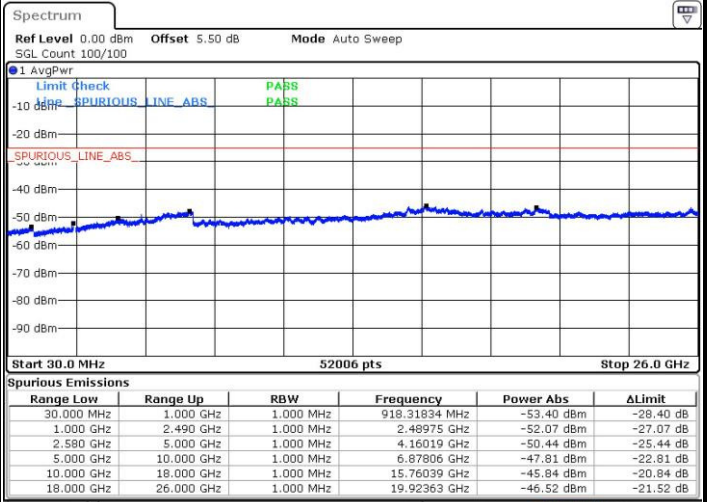

Date: 4 JUL 2016 17:58:43

Date: 4 JUL 2016 17:59:38

Middle Channel / QPSK

Middle Channel / 16QAM

Date: 4 JUL 2016 18:01:29

Date: 4 JUL 2016 18:00:33

LTE Band7 / 15MHz

Highest Channel / QPSK

Date: 4 JUL 2016 18:02:24

Highest Channel / 16QAM

Date: 4 JUL 2016 19:20:06

LTE Band 7 / 20MHz

Lowest Channel / QPSK

Date: 4 JUL 2016 18:15:41

Lowest Channel / 16QAM

Date: 4 JUL 2016 18:16:36

LTE Band 7 / 20MHz

Middle Channel / QPSK

Middle Channel / 16QAM

Date: 4 JUL 2016 18:18:27

Date: 4 JUL 2016 18:17:32

Highest Channel / QPSK

Highest Channel / 16QAM

Date: 4 JUL 2016 18:19:23