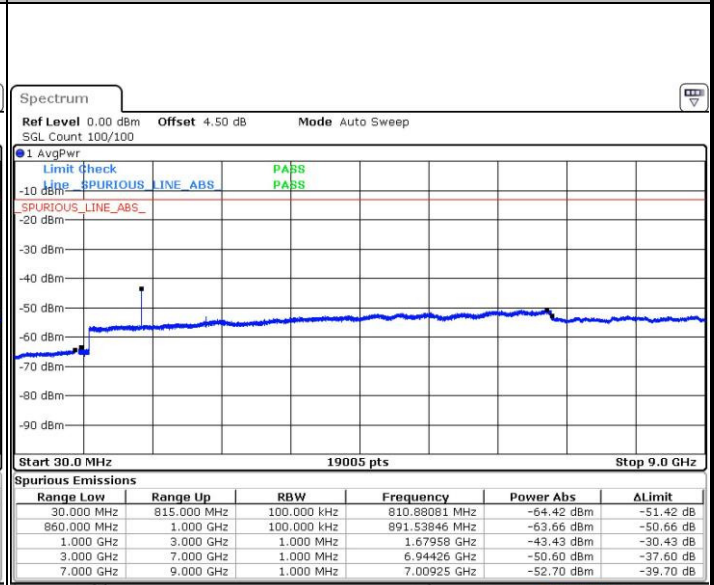

Date: 3 JUL 2016 22:56:25

Date: 3 JUL 2016 22:57:21

LTE Band 5 / 5MHz

Highest Channel / QPSK

Highest Channel / 16QAM

LTE Band 5 / 10MHz

Lowest Channel / QPSK

Lowest Channel / 16QAM

LTE Band 5 / 10MHz

Middle Channel / QPSK

Date: 3 JUL 2016 23:29:31

Middle Channel / 16QAM

Date: 3 JUL 2016 23:30:26

Highest Channel / QPSK

Date: 3 JUL 2016 23:44:48

Highest Channel / 16QAM

Date: 3 JUL 2016 23:45:44

LTE Band 7 / 5MHz

Lowest Channel / QPSK

Lowest Channel / 16QAM

Date: 4 JUL 2016 17:24:41

Date: 4 JUL 2016 17:25:36

Middle Channel / QPSK

Middle Channel / 16QAM

Date: 4 JUL 2016 17:27:28

Date: 4 JUL 2016 17:26:32

LTE Band 7 / 5MHz

Highest Channel / QPSK

Date: 4 JUL 2016 17:28:23

Highest Channel / 16QAM

Date: 4 JUL 2016 17:29:19

LTE Band 7 / 10MHz