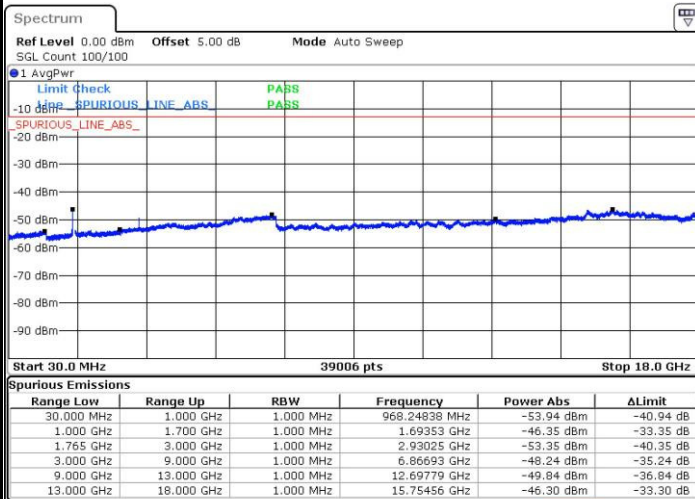

Date: 4 JUL 2016 15:19:41

Date: 4 JUL 2016 15:20:38

LTE Band 4 / 15MHz

Highest Channel / QPSK

Date: 4 JUL 2016 15:55:06

Highest Channel / 16QAM

Date: 4 JUL 2016 15:27:50

LTE Band 4 / 20MHz

Lowest Channel / QPSK

Date: 4 JUL 2016 15:34:05

Lowest Channel / 16QAM

Date: 4 JUL 2016 15:35:02

LTE Band 4 / 20MHz

Middle Channel / QPSK

Middle Channel / 16QAM

Date: 4 JUL 2016 15:36:42