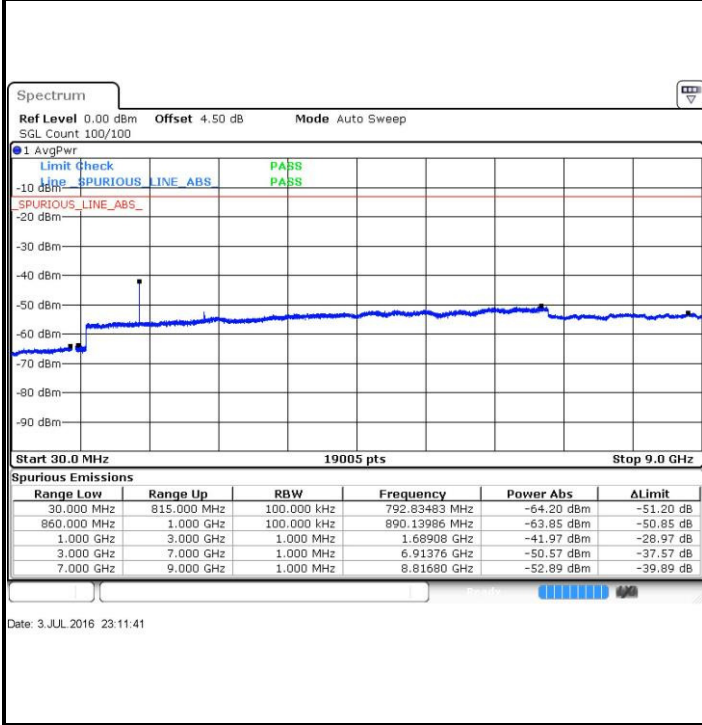

Date: 3 JUL 2016 22:39:30

LTE Band 5 / 5MHz

Lowest Channel / QPSK

Lowest Channel / 16QAM

Date: 3 JUL 2016 22:53:49

Date: 3 JUL 2016 22:54:44

Middle Channel / QPSK

Middle Channel / 16QAM

Date: 3 JUL 2016 22:56:25

Date: 3 JUL 2016 22:57:21

LTE Band 5 / 5MHz

Highest Channel / QPSK

Highest Channel / 16QAM

LTE Band 5 / 10MHz

Lowest Channel / QPSK

Lowest Channel / 16QAM

LTE Band 5 / 10MHz

Middle Channel / QPSK

Date: 3 JUL 2016 23:29:31

Middle Channel / 16QAM

Date: 3 JUL 2016 23:30:26

Highest Channel / QPSK

Date: 3 JUL 2016 23:44:48

Highest Channel / 16QAM