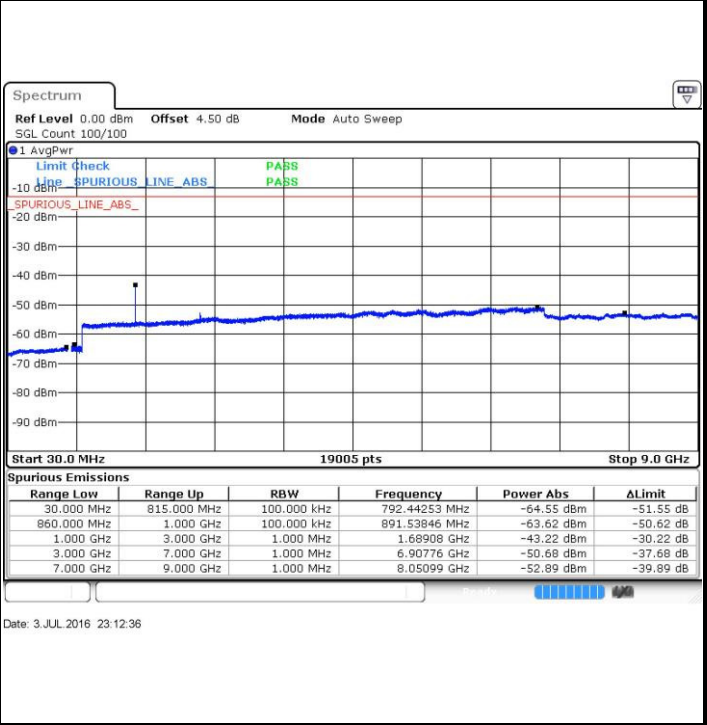

Date: 3 JUL 2016 22:39:30

LTE Band 5 / 5MHz

Lowest Channel / QPSK

Lowest Channel / 16QAM

Date: 3 JUL 2016 22:53:49

Date: 3 JUL 2016 22:54:44

Middle Channel / QPSK

Middle Channel / 16QAM

Date: 3 JUL 2016 22:56:25

Date: 3 JUL 2016 22:57:21

LTE Band 5 / 5MHz

Highest Channel / QPSK

Highest Channel / 16QAM

LTE Band 5 / 10MHz

Lowest Channel / QPSK

Lowest Channel / 16QAM

LTE Band 5 / 10MHz

Middle Channel / QPSK

Date: 3 JUL 2016 23:29:31

Middle Channel / 16QAM

Date: 3 JUL 2016 23:30:26

Highest Channel / QPSK

Date: 3 JUL 2016 23:44:48

Highest Channel / 16QAM