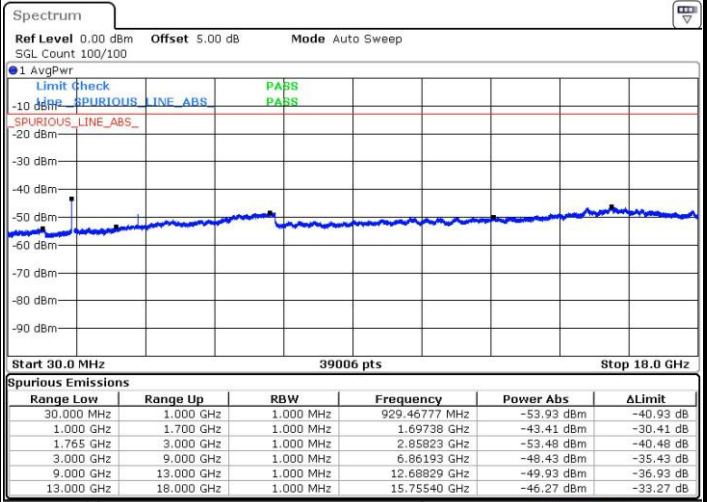

LTE Band 4 / 10MHz

Middle Channel / QPSK

Middle Channel / 16QAM

Date: 4 JUL 2016 15:02:41

Date: 4 JUL 2016 15:03:37

Highest Channel / QPSK

Highest Channel / 16QAM

Date: 4 JUL 2016 15:09:52

Date: 4 JUL 2016 15:10:48

LTE Band 4 / 15MHz

Lowest Channel / QPSK

Lowest Channel / 16QAM

Date: 4 JUL 2016 15:17:04

Date: 4 JUL 2016 15:18:00

Middle Channel / QPSK

Middle Channel / 16QAM

Date: 4 JUL 2016 15:19:41

Date: 4 JUL 2016 15:20:38

LTE Band 4 / 15MHz

Highest Channel / QPSK

Date: 4 JUL 2016 15:55:06

Highest Channel / 16QAM

Date: 4 JUL 2016 15:27:50

LTE Band 4 / 20MHz