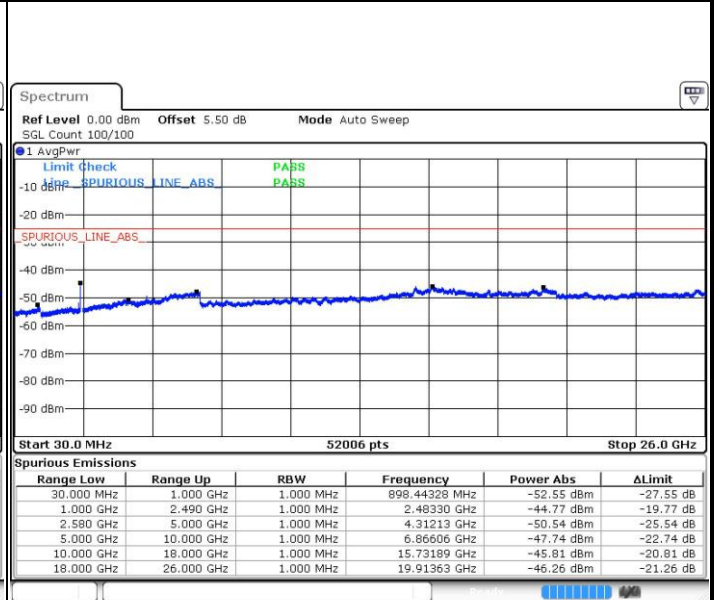

Date: 3 JUL 2016 23:45:44

LTE Band 7 / 5MHz

Lowest Channel / QPSK

Lowest Channel / 16QAM

Date: 4 JUL 2016 17:24:41

Date: 4 JUL 2016 17:25:36

Middle Channel / QPSK

Middle Channel / 16QAM

Date: 4 JUL 2016 17:27:28

Date: 4 JUL 2016 17:26:32

LTE Band 7 / 5MHz

Highest Channel / QPSK

Date: 4 JUL 2016 17:28:23

Highest Channel / 16QAM

Date: 4 JUL 2016 17:29:19

LTE Band 7 / 10MHz

Lowest Channel / QPSK

Date: 4 JUL 2016 17:41:40

Lowest Channel / 16QAM

Date: 4 JUL 2016 17:42:36

LTE Band 7 / 10MHz

Middle Channel / QPSK

Middle Channel / 16QAM

Date: 4 JUL 2016 17:44:27

Date: 4 JUL 2016 17:43:31

Highest Channel / QPSK

Highest Channel / 16QAM

Date: 4 JUL 2016 17:45:23

Date: 4 JUL 2016 17:46:19

LTE Band 7 / 15MHz

Lowest Channel / QPSK

Lowest Channel / 16QAM