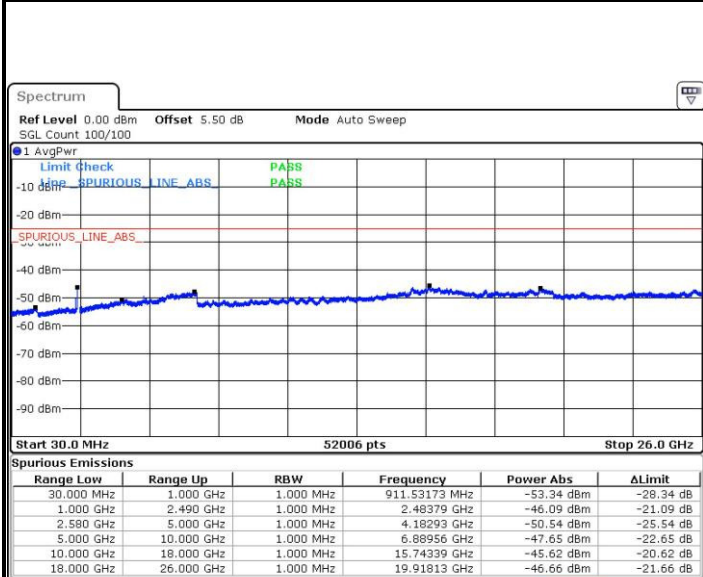

Date: 4 JUL 2016 17:58:43

Date: 4 JUL 2016 17:59:38

Middle Channel / QPSK

Middle Channel / 16QAM

Date: 4 JUL 2016 18:01:29

Date: 4 JUL 2016 18:00:33

LTE Band7 / 15MHz

Highest Channel / QPSK

Date: 4 JUL 2016 18:02:24

Highest Channel / 16QAM

Date: 4 JUL 2016 19:20:06

LTE Band 7 / 20MHz

Lowest Channel / QPSK

Date: 4 JUL 2016 18:15:41

Lowest Channel / 16QAM

Date: 4 JUL 2016 18:16:36

LTE Band 7 / 20MHz

Middle Channel / QPSK

Middle Channel / 16QAM

Date: 4 JUL 2016 18:18:27

Date: 4 JUL 2016 18:17:32

Highest Channel / QPSK

Highest Channel / 16QAM

Date: 4 JUL 2016 18:19:23