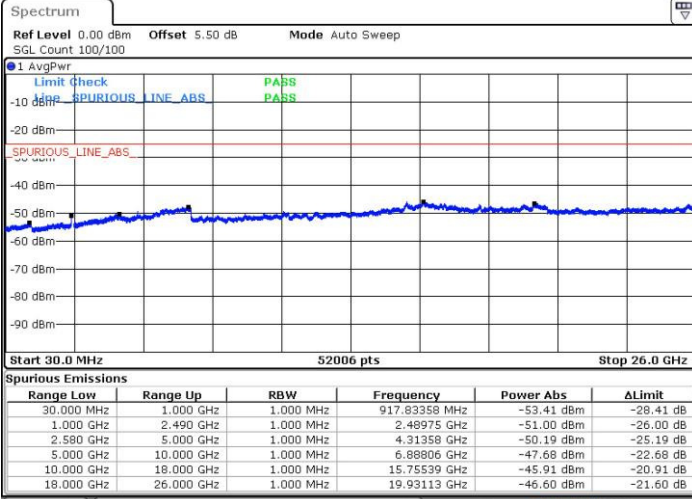

Date: 3 JUL 2016 22:56:25

Date: 3 JUL 2016 22:57:21

LTE Band 5 / 5MHz

Highest Channel / QPSK

Highest Channel / 16QAM

LTE Band 5 / 10MHz

Lowest Channel / QPSK

Lowest Channel / 16QAM

LTE Band 5 / 10MHz

Middle Channel / QPSK

Date: 3 JUL 2016 23:29:31

Middle Channel / 16QAM

Date: 3 JUL 2016 23:30:26

Highest Channel / QPSK

Date: 3 JUL 2016 23:44:48

Highest Channel / 16QAM

Date: 3 JUL 2016 23:45:44

LTE Band 7 / 5MHz

Lowest Channel / QPSK

Lowest Channel / 16QAM

Date: 4 JUL 2016 17:24:41

Date: 4 JUL 2016 17:25:36

Middle Channel / QPSK

Middle Channel / 16QAM

Date: 4 JUL 2016 17:27:28

Date: 4 JUL 2016 17:26:32

LTE Band 7 / 5MHz

Highest Channel / QPSK

Date: 4 JUL 2016 17:28:23

Highest Channel / 16QAM

Date: 4 JUL 2016 17:29:19

LTE Band 7 / 10MHz