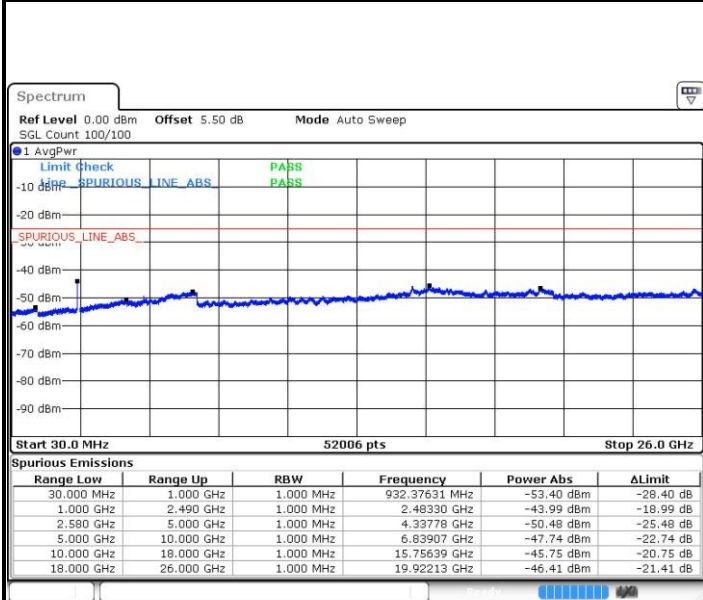

Date: 3 JUL 2016 23:45:44

LTE Band 7 / 5MHz

Lowest Channel / QPSK

Lowest Channel / 16QAM

Date: 4 JUL 2016 17:24:41

Date: 4 JUL 2016 17:25:36

Middle Channel / QPSK

Middle Channel / 16QAM

Date: 4 JUL 2016 17:27:28

Date: 4 JUL 2016 17:26:32

LTE Band 7 / 5MHz

Highest Channel / QPSK

Date: 4 JUL 2016 17:28:23

Highest Channel / 16QAM

Date: 4 JUL 2016 17:29:19

LTE Band 7 / 10MHz

Lowest Channel / QPSK

Date: 4 JUL 2016 17:41:40

Lowest Channel / 16QAM

Date: 4 JUL 2016 17:42:36

LTE Band 7 / 10MHz

Middle Channel / QPSK

Middle Channel / 16QAM

Date: 4 JUL 2016 17:44:27