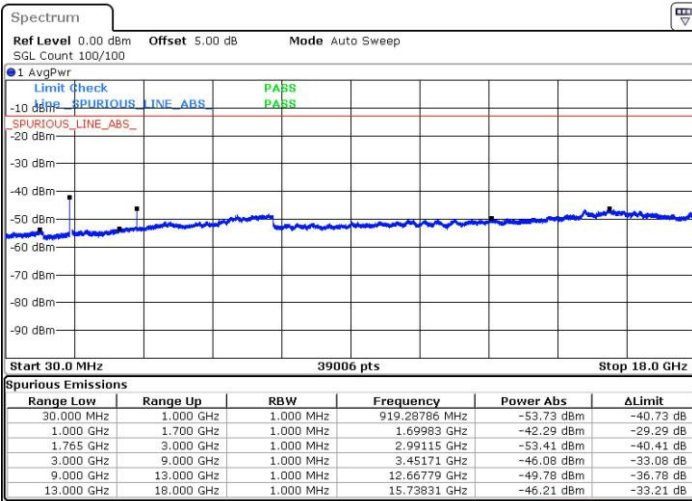

LTE Band 4 / 10MHz

Middle Channel / QPSK

Middle Channel / 16QAM

Date: 4 JUL 2016 15:02:41

Date: 4 JUL 2016 15:03:37

Highest Channel / QPSK

Highest Channel / 16QAM

Date: 4 JUL 2016 15:09:52

Date: 4 JUL 2016 15:10:48

LTE Band 4 / 15MHz

Lowest Channel / QPSK

Lowest Channel / 16QAM

Date: 4 JUL 2016 15:17:04

Date: 4 JUL 2016 15:18:00

Middle Channel / QPSK

Middle Channel / 16QAM

Date: 4 JUL 2016 15:19:41

Date: 4 JUL 2016 15:20:38

LTE Band 4 / 15MHz

Highest Channel / QPSK

Date: 4 JUL 2016 15:55:06

Highest Channel / 16QAM

Date: 4 JUL 2016 15:27:50

LTE Band 4 / 20MHz