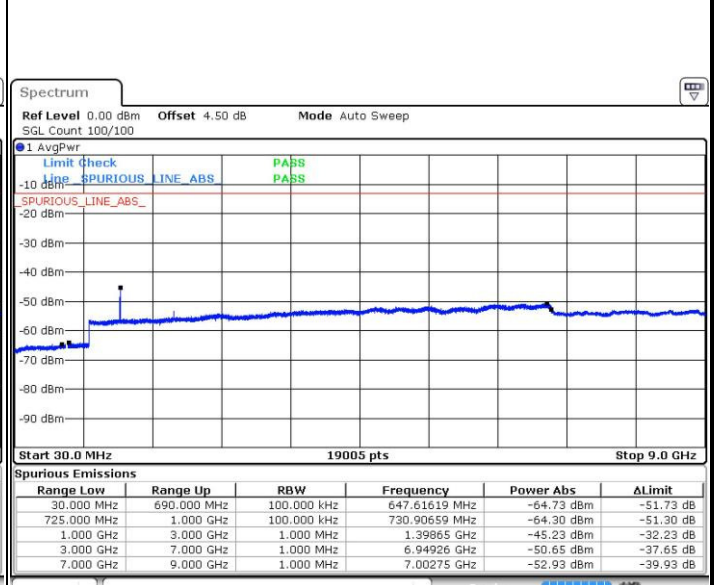

Date: 4 JUL 2016 18:20:18

LTE Band 12 / 1.4MHz

Lowest Channel / QPSK

Lowest Channel / 16QAM

Date: 4 JUL 2016 02:03:00

Date: 4 JUL 2016 02:03:55

Middle Channel / QPSK

Middle Channel / 16QAM

Date: 4 JUL 2016 02:05:45

Date: 4 JUL 2016 02:04:50

LTE Band 12 / 1.4MHz

Highest Channel / QPSK

Date: 4 JUL 2016 02:06:40

Highest Channel / 16QAM

Date: 4 JUL 2016 02:07:35

LTE Band 12 / 3MHz

Lowest Channel / QPSK

Date: 4 JUL 2016 03:24:40

Lowest Channel / 16QAM

Date: 4 JUL 2016 03:24:08

LTE Band 12 / 3MHz

Middle Channel / QPSK

Date: 4 JUL 2016 02:50:21

Middle Channel / 16QAM

Date: 4 JUL 2016 02:49:26

Highest Channel / QPSK

Date: 4 JUL 2016 02:51:16

Highest Channel / 16QAM

Date: 4 JUL 2016 02:52:11