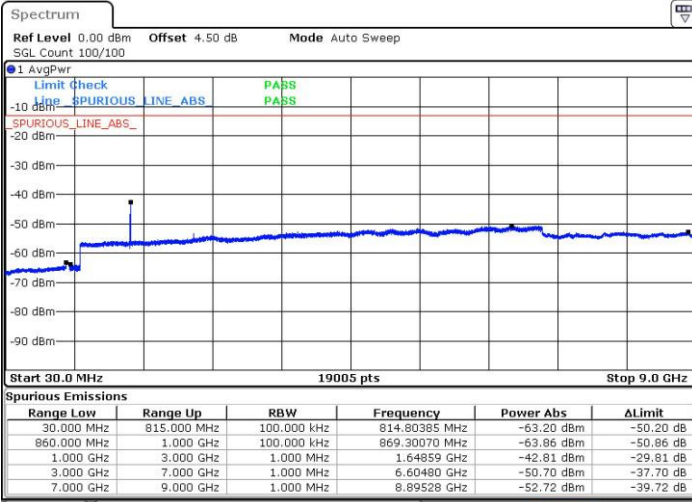

Lowest Channel / QPSK

Date: 4 JUL 2016 15:34:05

Lowest Channel / 16QAM

Date: 4 JUL 2016 15:35:02

LTE Band 4 / 20MHz

Middle Channel / QPSK

Middle Channel / 16QAM

Date: 4 JUL 2016 15:36:42

Date: 4 JUL 2016 15:37:38

Highest Channel / QPSK

Highest Channel / 16QAM

Date: 4 JUL 2016 15:43:53

Date: 4 JUL 2016 16:49:42

LTE Band 5 / 1.4MHz

Lowest Channel / QPSK

Lowest Channel / 16QAM

Date: 3 JUL 2016 21:47:38

Date: 3 JUL 2016 21:48:33

Middle Channel / QPSK

Middle Channel / 16QAM

Date: 3 JUL 2016 21:50:13

Date: 3 JUL 2016 21:51:08

LTE Band 5 / 1.4MHz

Highest Channel / QPSK