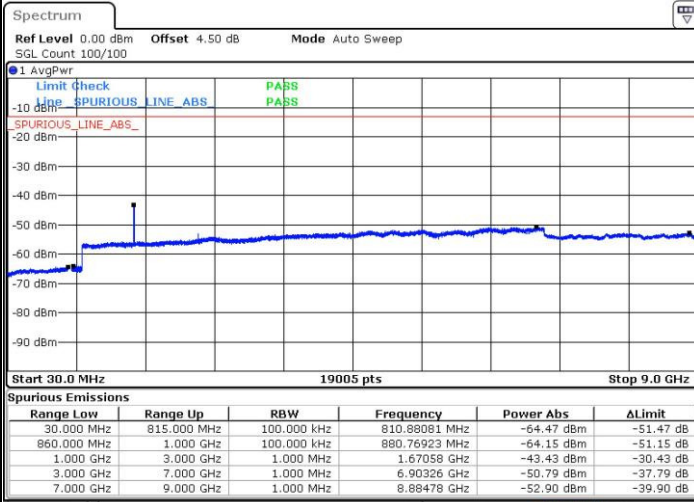

Date: 3 JUL 2016 21:47:38

Date: 3 JUL 2016 21:48:33

Middle Channel / QPSK

Middle Channel / 16QAM

Date: 3 JUL 2016 21:50:13

Date: 3 JUL 2016 21:51:08

LTE Band 5 / 1.4MHz

Highest Channel / QPSK

Date: 3 JUL 2016 22:05:29

Highest Channel / 16QAM

Date: 3 JUL 2016 22:06:24

LTE Band 5 / 3MHz

Lowest Channel / QPSK

Date: 3 JUL 2016 22:20:44

Lowest Channel / 16QAM

Date: 3 JUL 2016 22:21:40

LTE Band 5 / 3MHz

Middle Channel / QPSK

Middle Channel / 16QAM

Date: 3 JUL 2016 22:23:20

Date: 3 JUL 2016 22:24:16

Highest Channel / QPSK

Highest Channel / 16QAM

Date: 3 JUL 2016 22:38:35