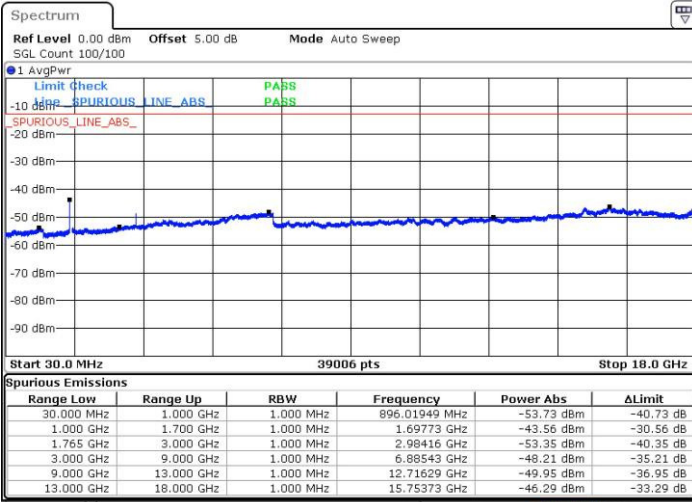

LTE Band 4 / 10MHz

Middle Channel / QPSK

Middle Channel / 16QAM

Date: 4 JUL 2016 15:02:41

Date: 4 JUL 2016 15:03:37

Highest Channel / QPSK

Highest Channel / 16QAM

Date: 4 JUL 2016 15:09:52

Date: 4 JUL 2016 15:10:48

LTE Band 4 / 15MHz

Lowest Channel / QPSK

Lowest Channel / 16QAM

Date: 4 JUL 2016 15:17:04

Date: 4 JUL 2016 15:18:00

Middle Channel / QPSK

Middle Channel / 16QAM

Date: 4 JUL 2016 15:19:41

Date: 4 JUL 2016 15:20:38

LTE Band 4 / 15MHz

Highest Channel / QPSK

Date: 4 JUL 2016 15:55:06

Highest Channel / 16QAM

Date: 4 JUL 2016 15:27:50

LTE Band 4 / 20MHz