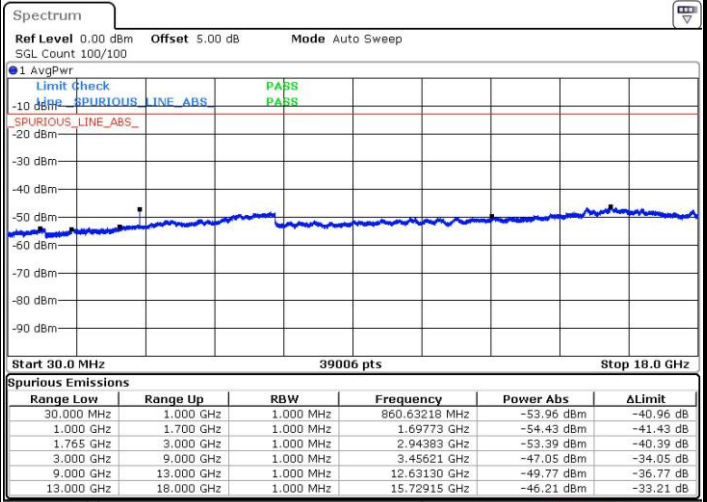

LTE Band 4 / 10MHz

Middle Channel / QPSK

Middle Channel / 16QAM

Date: 4 JUL 2016 15:02:41

Date: 4 JUL 2016 15:03:37

Highest Channel / QPSK

Highest Channel / 16QAM

Date: 4 JUL 2016 15:09:52

Date: 4 JUL 2016 15:10:48

LTE Band 4 / 15MHz

Lowest Channel / QPSK

Lowest Channel / 16QAM

Date: 4 JUL 2016 15:17:04

Date: 4 JUL 2016 15:18:00

Middle Channel / QPSK

Middle Channel / 16QAM

Date: 4 JUL 2016 15:19:41

Date: 4 JUL 2016 15:20:38

LTE Band 4 / 15MHz

Highest Channel / QPSK

Date: 4 JUL 2016 15:55:06

Highest Channel / 16QAM

Date: 4 JUL 2016 15:27:50

LTE Band 4 / 20MHz