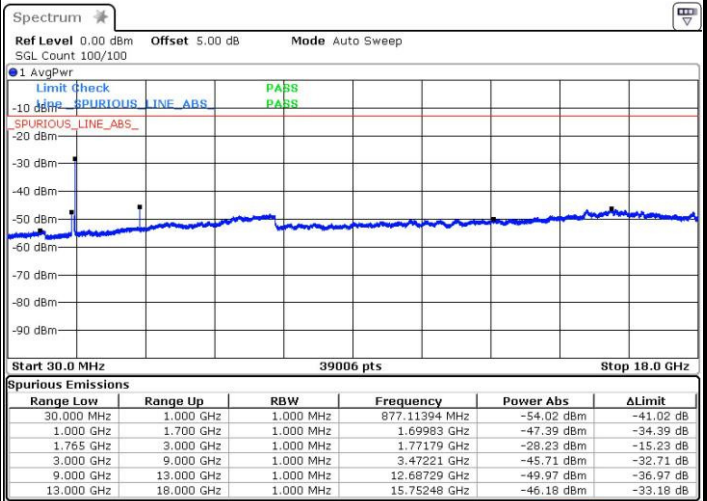

Date: 4 JUL 2016 15:19:41

Date: 4 JUL 2016 15:20:38

LTE Band 4 / 15MHz

Highest Channel / QPSK

Date: 4 JUL 2016 15:55:06

Highest Channel / 16QAM

Date: 4 JUL 2016 15:27:50

LTE Band 4 / 20MHz

Lowest Channel / QPSK

Date: 4 JUL 2016 15:34:05

Lowest Channel / 16QAM

Date: 4 JUL 2016 15:35:02

LTE Band 4 / 20MHz

Middle Channel / QPSK

Middle Channel / 16QAM

Date: 4 JUL 2016 15:36:42

Date: 4 JUL 2016 15:37:38

Highest Channel / QPSK

Highest Channel / 16QAM

Date: 4 JUL 2016 15:43:53

Date: 4 JUL 2016 16:49:42

LTE Band 5 / 1.4MHz

Lowest Channel / QPSK

Lowest Channel / 16QAM

Date: 3 JUL 2016 21:47:38

Date: 3 JUL 2016 21:48:33

Middle Channel / QPSK

Middle Channel / 16QAM

Date: 3 JUL 2016 21:50:13

Date: 3 JUL 2016 21:51:08

LTE Band 5 / 1.4MHz

Highest Channel / QPSK