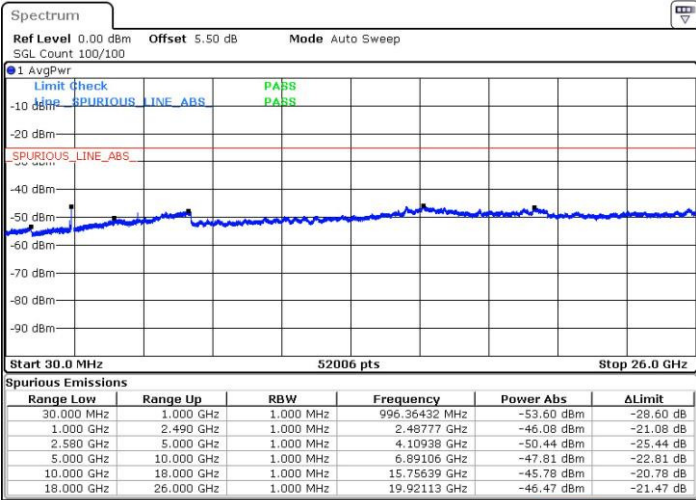

Lowest Channel / QPSK

Date: 4 JUL 2016 17:41:40

Lowest Channel / 16QAM

Date: 4 JUL 2016 17:42:36

LTE Band 7 / 10MHz

Middle Channel / QPSK

Middle Channel / 16QAM

Date: 4 JUL 2016 17:44:27

Date: 4 JUL 2016 17:43:31

Highest Channel / QPSK

Highest Channel / 16QAM

Date: 4 JUL 2016 17:45:23

Date: 4 JUL 2016 17:46:19

LTE Band 7 / 15MHz

Lowest Channel / QPSK

Lowest Channel / 16QAM

Date: 4 JUL 2016 17:58:43

Date: 4 JUL 2016 17:59:38

Middle Channel / QPSK

Middle Channel / 16QAM

Date: 4 JUL 2016 18:01:29

Date: 4 JUL 2016 18:00:33

LTE Band7 / 15MHz

Highest Channel / QPSK

Date: 4 JUL 2016 18:02:24

Highest Channel / 16QAM

Date: 4 JUL 2016 19:20:06

LTE Band 7 / 20MHz

Lowest Channel / QPSK

Date: 4 JUL 2016 18:15:41

Lowest Channel / 16QAM

Date: 4 JUL 2016 18:16:36