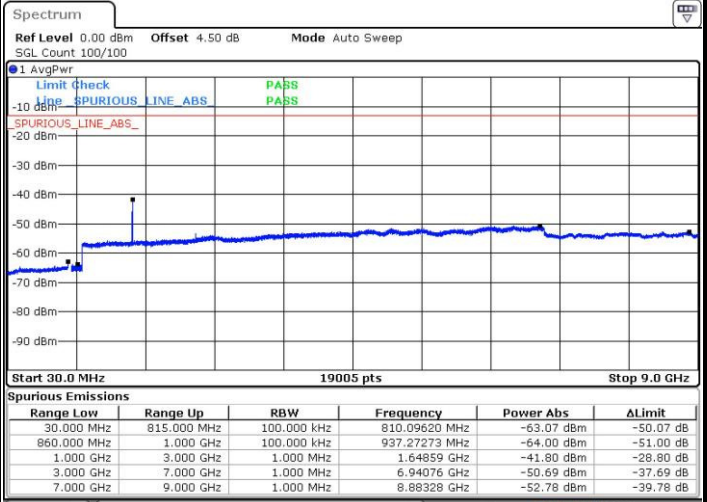

Lowest Channel / QPSK

Date: 4 JUL 2016 15:34:05

Lowest Channel / 16QAM

Date: 4 JUL 2016 15:35:02

LTE Band 4 / 20MHz

Middle Channel / QPSK

Middle Channel / 16QAM

Date: 4 JUL 2016 15:36:42

Date: 4 JUL 2016 15:37:38

Highest Channel / QPSK

Highest Channel / 16QAM

Date: 4 JUL 2016 15:43:53

Date: 4 JUL 2016 16:49:42

LTE Band 5 / 1.4MHz

Lowest Channel / QPSK

Lowest Channel / 16QAM

Date: 3 JUL 2016 21:47:38

Date: 3 JUL 2016 21:48:33

Middle Channel / QPSK

Middle Channel / 16QAM

Date: 3 JUL 2016 21:50:13

Date: 3 JUL 2016 21:51:08

LTE Band 5 / 1.4MHz

Highest Channel / QPSK

Date: 3 JUL 2016 22:05:29

Highest Channel / 16QAM

Date: 3 JUL 2016 22:06:24

LTE Band 5 / 3MHz

Lowest Channel / QPSK

Date: 3 JUL 2016 22:20:44

Lowest Channel / 16QAM

Date: 3 JUL 2016 22:21:40