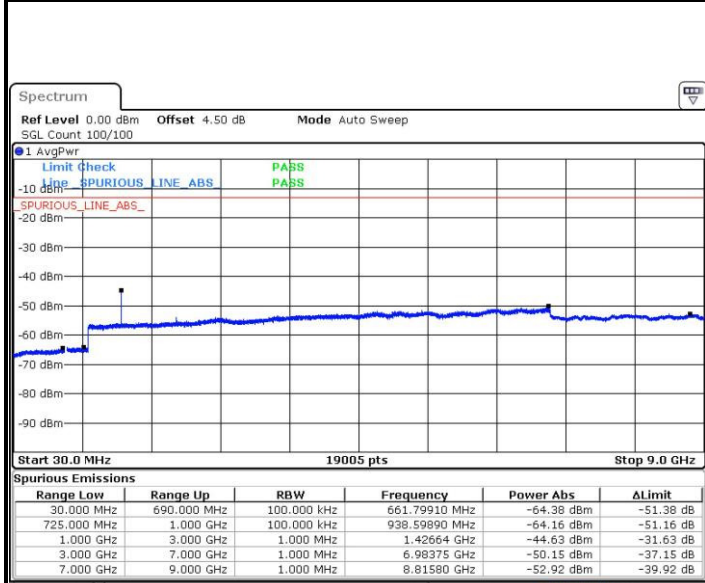

Date: 4 JUL 2016 02:05:45

Date: 4 JUL 2016 02:04:50

LTE Band 12 / 1.4MHz

Highest Channel / QPSK

Date: 4 JUL 2016 02:06:40

Highest Channel / 16QAM

Date: 4 JUL 2016 02:07:35

LTE Band 12 / 3MHz

Lowest Channel / QPSK

Date: 4 JUL 2016 03:24:40

Lowest Channel / 16QAM

Date: 4 JUL 2016 03:24:08

LTE Band 12 / 3MHz

Middle Channel / QPSK

Date: 4 JUL 2016 02:50:21

Middle Channel / 16QAM

Date: 4 JUL 2016 02:49:26

Highest Channel / QPSK

Date: 4 JUL 2016 02:51:16

Highest Channel / 16QAM

Date: 4 JUL 2016 02:52:11