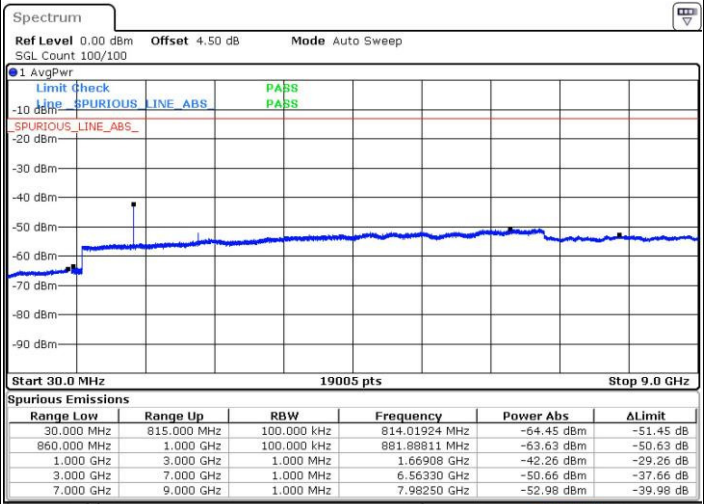

LTE Band 5 / 3MHz

Middle Channel / QPSK

Middle Channel / 16QAM

Date: 3 JUL 2016 22:23:20

Date: 3 JUL 2016 22:24:16

Highest Channel / QPSK

Highest Channel / 16QAM

Date: 3 JUL 2016 22:38:35

Date: 3 JUL 2016 22:39:30

LTE Band 5 / 5MHz

Lowest Channel / QPSK

Lowest Channel / 16QAM

Date: 3 JUL 2016 22:53:49

Date: 3 JUL 2016 22:54:44

Middle Channel / QPSK

Middle Channel / 16QAM

Date: 3 JUL 2016 22:56:25

Date: 3 JUL 2016 22:57:21

LTE Band 5 / 5MHz

Highest Channel / QPSK

Highest Channel / 16QAM

LTE Band 5 / 10MHz

Lowest Channel / QPSK

Lowest Channel / 16QAM