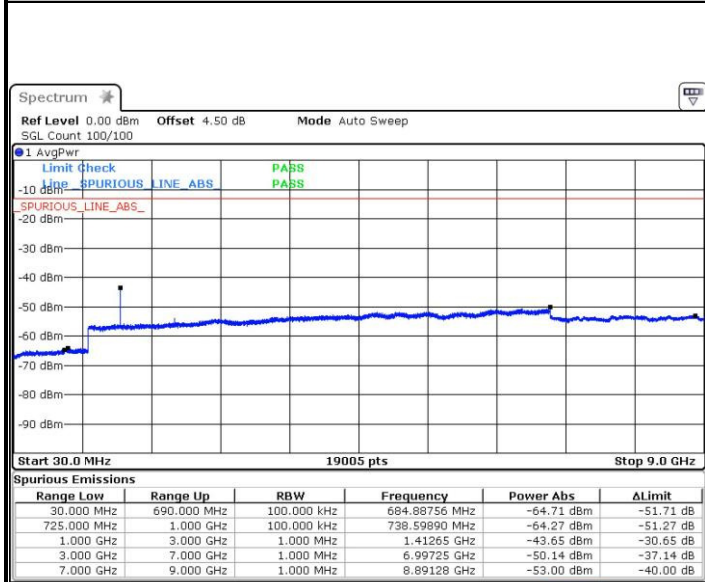

Date: 4 JUL 2016 02:05:45

Date: 4 JUL 2016 02:04:50

LTE Band 12 / 1.4MHz

Highest Channel / QPSK

Date: 4 JUL 2016 02:06:40

Highest Channel / 16QAM

Date: 4 JUL 2016 02:07:35

LTE Band 12 / 3MHz

Lowest Channel / QPSK

Date: 4 JUL 2016 03:24:40

Lowest Channel / 16QAM

Date: 4 JUL 2016 03:24:08

LTE Band 12 / 3MHz

Middle Channel / QPSK

Date: 4 JUL 2016 02:50:21

Middle Channel / 16QAM

Date: 4 JUL 2016 02:49:26

Highest Channel / QPSK

Date: 4 JUL 2016 02:51:16

Highest Channel / 16QAM

Date: 4 JUL 2016 02:52:11