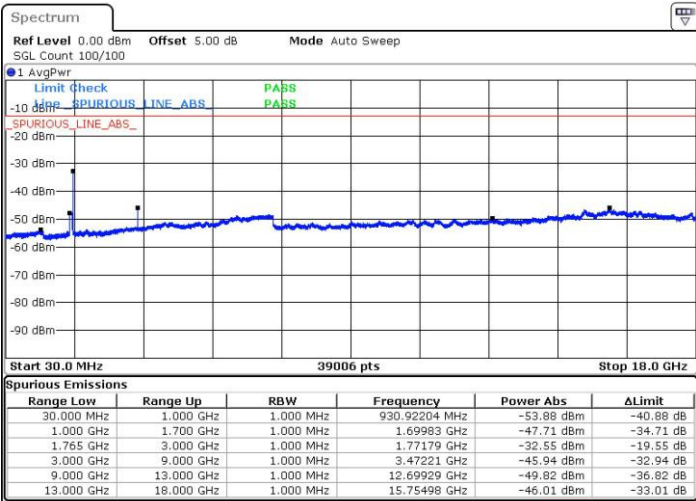

Date: 4 JUL 2016 15:19:41

Date: 4 JUL 2016 15:20:38

LTE Band 4 / 15MHz

Highest Channel / QPSK

Date: 4 JUL 2016 15:55:06

Highest Channel / 16QAM

Date: 4 JUL 2016 15:27:50

LTE Band 4 / 20MHz

Lowest Channel / QPSK

Date: 4 JUL 2016 15:34:05

Lowest Channel / 16QAM

Date: 4 JUL 2016 15:35:02

LTE Band 4 / 20MHz

Middle Channel / QPSK

Middle Channel / 16QAM

Date: 4 JUL 2016 15:36:42

Date: 4 JUL 2016 15:37:38

Highest Channel / QPSK

Highest Channel / 16QAM

Date: 4 JUL 2016 15:43:53

Date: 4 JUL 2016 16:49:42

LTE Band 5 / 1.4MHz

Lowest Channel / QPSK

Lowest Channel / 16QAM