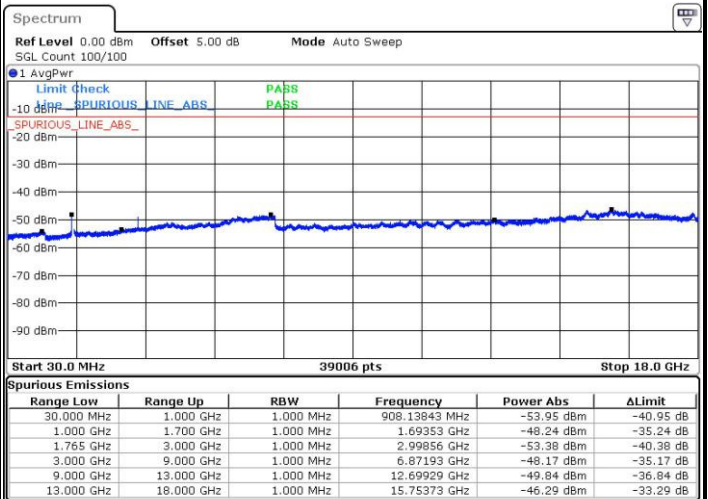

Date: 4 JUL 2016 15:19:41

Date: 4 JUL 2016 15:20:38

LTE Band 4 / 15MHz

Highest Channel / QPSK

Date: 4 JUL 2016 15:55:06

Highest Channel / 16QAM

Date: 4 JUL 2016 15:27:50

LTE Band 4 / 20MHz

Lowest Channel / QPSK

Date: 4 JUL 2016 15:34:05

Lowest Channel / 16QAM

Date: 4 JUL 2016 15:35:02

LTE Band 4 / 20MHz

Middle Channel / QPSK

Middle Channel / 16QAM

Date: 4 JUL 2016 15:36:42