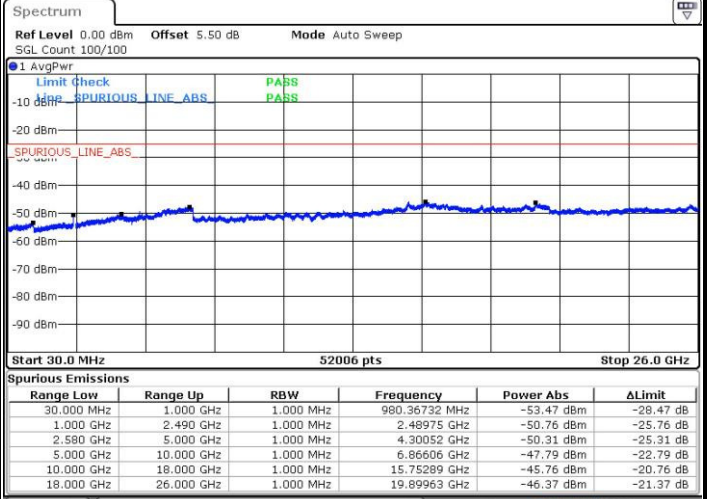

LTE Band 5 / 10MHz

Middle Channel / QPSK

Date: 3 JUL 2016 23:29:31

Middle Channel / 16QAM

Date: 3 JUL 2016 23:30:26

Highest Channel / QPSK

Date: 3 JUL 2016 23:44:48

Highest Channel / 16QAM

Date: 3 JUL 2016 23:45:44

LTE Band 7 / 5MHz

Lowest Channel / QPSK

Lowest Channel / 16QAM

Date: 4 JUL 2016 17:24:41

Date: 4 JUL 2016 17:25:36

Middle Channel / QPSK

Middle Channel / 16QAM

Date: 4 JUL 2016 17:27:28

Date: 4 JUL 2016 17:26:32

LTE Band 7 / 5MHz

Highest Channel / QPSK

Date: 4 JUL 2016 17:28:23

Highest Channel / 16QAM

Date: 4 JUL 2016 17:29:19

LTE Band 7 / 10MHz