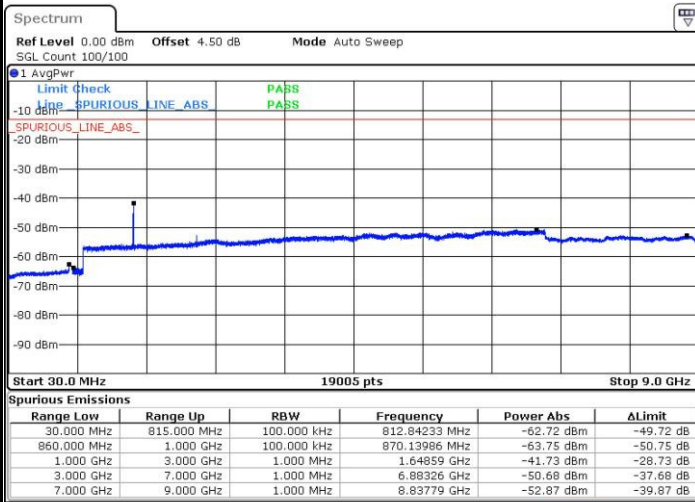

Date: 3 JUL 2016 21:47:38

Date: 3 JUL 2016 21:48:33

Middle Channel / QPSK

Middle Channel / 16QAM

Date: 3 JUL 2016 21:50:13

Date: 3 JUL 2016 21:51:08

LTE Band 5 / 1.4MHz

Highest Channel / QPSK

Date: 3 JUL 2016 22:05:29

Highest Channel / 16QAM

Date: 3 JUL 2016 22:06:24

LTE Band 5 / 3MHz

Lowest Channel / QPSK

Date: 3 JUL 2016 22:20:44

Lowest Channel / 16QAM

Date: 3 JUL 2016 22:21:40

LTE Band 5 / 3MHz

Middle Channel / QPSK

Middle Channel / 16QAM

Date: 3 JUL 2016 22:23:20

Date: 3 JUL 2016 22:24:16

Highest Channel / QPSK

Highest Channel / 16QAM

Date: 3 JUL 2016 22:38:35