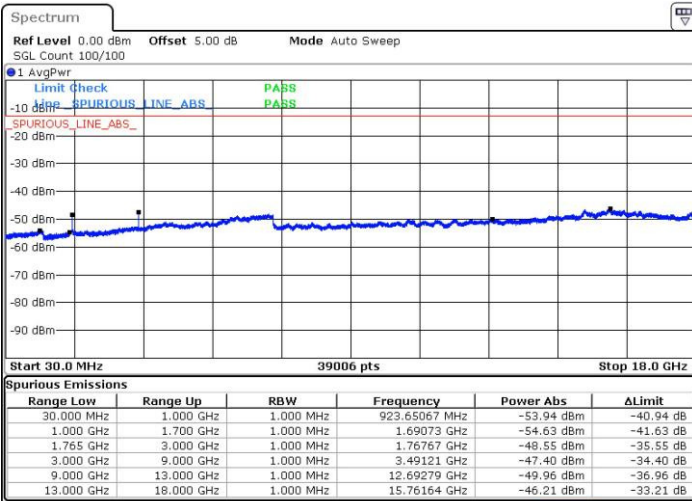

LTE Band 4 / 10MHz

Middle Channel / QPSK

Middle Channel / 16QAM

Date: 4 JUL 2016 15:02:41

Date: 4 JUL 2016 15:03:37

Highest Channel / QPSK

Highest Channel / 16QAM

Date: 4 JUL 2016 15:09:52

Date: 4 JUL 2016 15:10:48

LTE Band 4 / 15MHz

Lowest Channel / QPSK

Lowest Channel / 16QAM

Date: 4 JUL 2016 15:17:04

Date: 4 JUL 2016 15:18:00

Middle Channel / QPSK

Middle Channel / 16QAM

Date: 4 JUL 2016 15:19:41

Date: 4 JUL 2016 15:20:38

LTE Band 4 / 15MHz

Highest Channel / QPSK

Date: 4 JUL 2016 15:55:06

Highest Channel / 16QAM

Date: 4 JUL 2016 15:27:50

LTE Band 4 / 20MHz