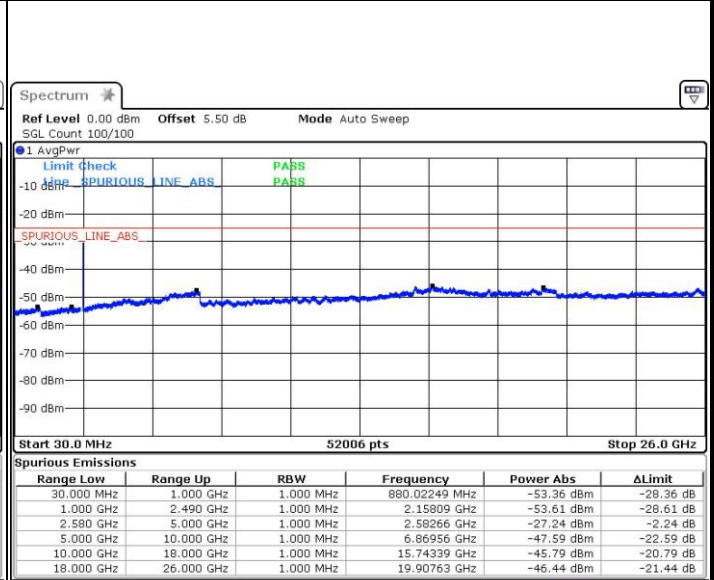

Date: 4 JUL 2016 17:43:31

Highest Channel / QPSK

Highest Channel / 16QAM

Date: 4 JUL 2016 17:45:23

Date: 4 JUL 2016 17:46:19

LTE Band 7 / 15MHz

Lowest Channel / QPSK

Lowest Channel / 16QAM

Date: 4 JUL 2016 17:58:43

Date: 4 JUL 2016 17:59:38

Middle Channel / QPSK

Middle Channel / 16QAM

Date: 4 JUL 2016 18:01:29

Date: 4 JUL 2016 18:00:33

LTE Band7 / 15MHz

Highest Channel / QPSK

Date: 4 JUL 2016 18:02:24

Highest Channel / 16QAM

Date: 4 JUL 2016 19:20:06

LTE Band 7 / 20MHz

Lowest Channel / QPSK

Date: 4 JUL 2016 18:15:41

Lowest Channel / 16QAM

Date: 4 JUL 2016 18:16:36

LTE Band 7 / 20MHz

Middle Channel / QPSK

Middle Channel / 16QAM

Date: 4 JUL 2016 18:18:27

Date: 4 JUL 2016 18:17:32

Highest Channel / QPSK

Highest Channel / 16QAM

Date: 4 JUL 2016 18:19:23