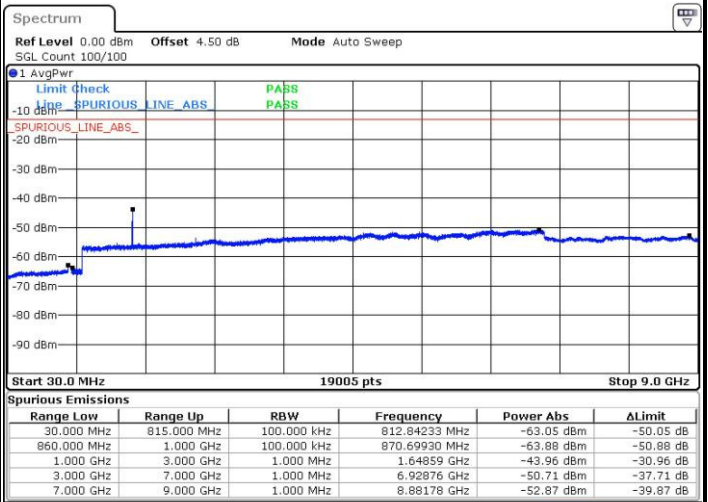

Date: 3 JUL 2016 21:47:38

Date: 3 JUL 2016 21:48:33

Middle Channel / QPSK

Middle Channel / 16QAM

Date: 3 JUL 2016 21:50:13

Date: 3 JUL 2016 21:51:08

LTE Band 5 / 1.4MHz

Highest Channel / QPSK

Date: 3 JUL 2016 22:05:29

Highest Channel / 16QAM

Date: 3 JUL 2016 22:06:24

LTE Band 5 / 3MHz

Lowest Channel / QPSK

Date: 3 JUL 2016 22:20:44

Lowest Channel / 16QAM

Date: 3 JUL 2016 22:21:40

LTE Band 5 / 3MHz

Middle Channel / QPSK

Middle Channel / 16QAM

Date: 3 JUL 2016 22:23:20

Date: 3 JUL 2016 22:24:16

Highest Channel / QPSK

Highest Channel / 16QAM

Date: 3 JUL 2016 22:38:35