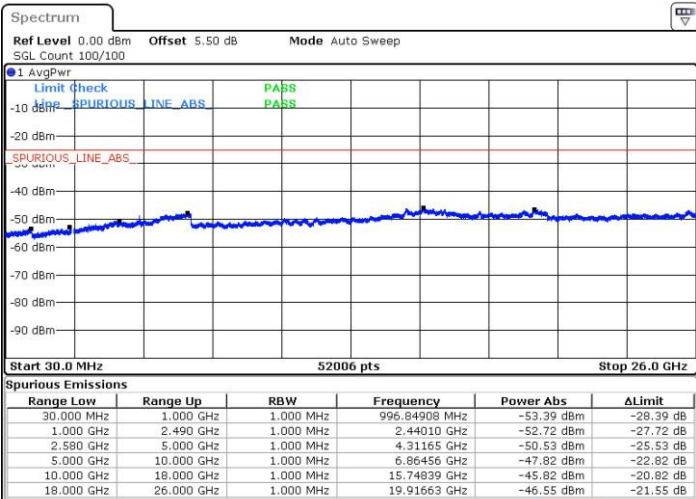

Lowest Channel / QPSK

Date: 4 JUL 2016 17:41:40

Lowest Channel / 16QAM

Date: 4 JUL 2016 17:42:36

LTE Band 7 / 10MHz

Middle Channel / QPSK

Middle Channel / 16QAM

Date: 4 JUL 2016 17:44:27

Date: 4 JUL 2016 17:43:31

Highest Channel / QPSK

Highest Channel / 16QAM

Date: 4 JUL 2016 17:45:23

Date: 4 JUL 2016 17:46:19

LTE Band 7 / 15MHz

Lowest Channel / QPSK

Lowest Channel / 16QAM

Date: 4 JUL 2016 17:58:43

Date: 4 JUL 2016 17:59:38

Middle Channel / QPSK

Middle Channel / 16QAM

Date: 4 JUL 2016 18:01:29

Date: 4 JUL 2016 18:00:33

LTE Band7 / 15MHz

Highest Channel / QPSK

Date: 4 JUL 2016 18:02:24

Highest Channel / 16QAM

Date: 4 JUL 2016 19:20:06

LTE Band 7 / 20MHz

Lowest Channel / QPSK

Date: 4 JUL 2016 18:15:41

Lowest Channel / 16QAM

Date: 4 JUL 2016 18:16:36