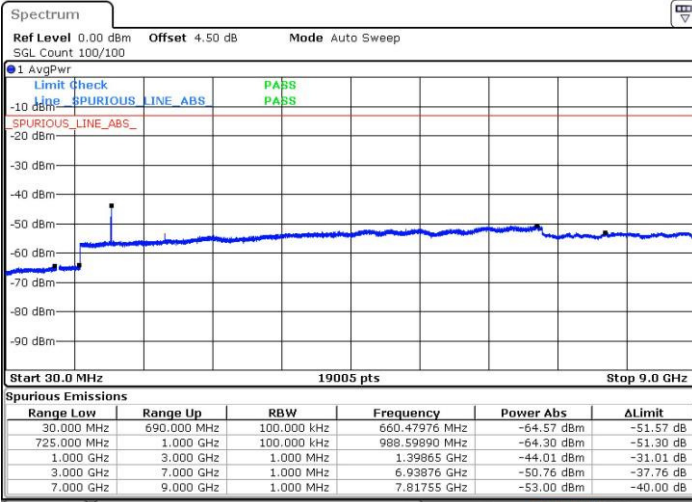

LTE Band 7 / 20MHz

Middle Channel / QPSK

Middle Channel / 16QAM

Date: 4 JUL 2016 18:18:27

Date: 4 JUL 2016 18:17:32

Highest Channel / QPSK

Highest Channel / 16QAM

Date: 4 JUL 2016 18:19:23

Date: 4 JUL 2016 18:20:18

LTE Band 12 / 1.4MHz

Lowest Channel / QPSK

Lowest Channel / 16QAM

Date: 4 JUL 2016 02:03:00

Date: 4 JUL 2016 02:03:55

Middle Channel / QPSK

Middle Channel / 16QAM

Date: 4 JUL 2016 02:05:45

Date: 4 JUL 2016 02:04:50

LTE Band 12 / 1.4MHz

Highest Channel / QPSK

Date: 4 JUL 2016 02:06:40

Highest Channel / 16QAM

Date: 4 JUL 2016 02:07:35

LTE Band 12 / 3MHz