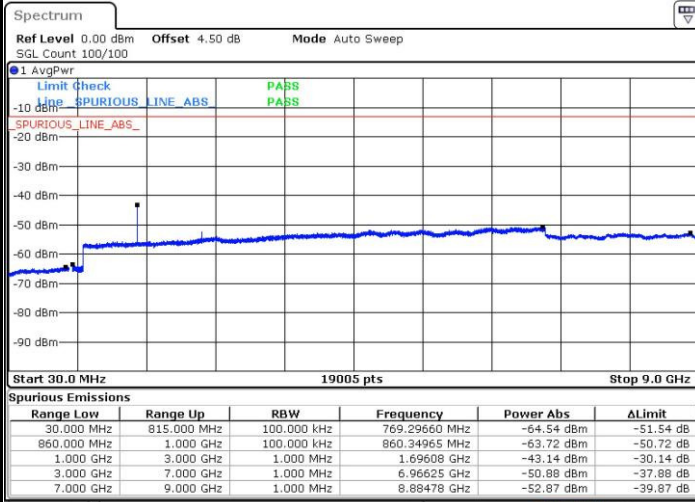

Date: 4 JUL 2016 15:37:38

Highest Channel / QPSK

Highest Channel / 16QAM

Date: 4 JUL 2016 15:43:53

Date: 4 JUL 2016 16:49:42

LTE Band 5 / 1.4MHz

Lowest Channel / QPSK

Lowest Channel / 16QAM

Date: 3 JUL 2016 21:47:38

Date: 3 JUL 2016 21:48:33

Middle Channel / QPSK

Middle Channel / 16QAM

Date: 3 JUL 2016 21:50:13

Date: 3 JUL 2016 21:51:08

LTE Band 5 / 1.4MHz

Highest Channel / QPSK

Date: 3 JUL 2016 22:05:29

Highest Channel / 16QAM

Date: 3 JUL 2016 22:06:24

LTE Band 5 / 3MHz

Lowest Channel / QPSK

Date: 3 JUL 2016 22:20:44

Lowest Channel / 16QAM

Date: 3 JUL 2016 22:21:40