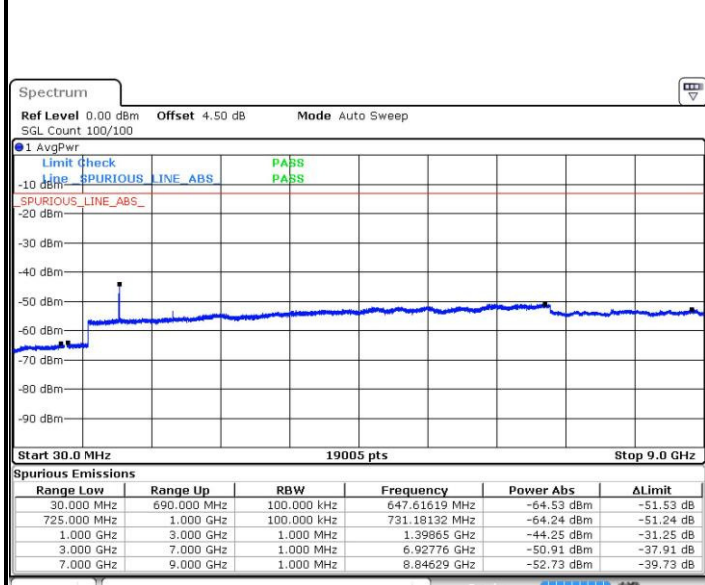

Date: 4 JUL 2016 18:20:18

LTE Band 12 / 1.4MHz

Lowest Channel / QPSK

Lowest Channel / 16QAM

Date: 4 JUL 2016 02:03:00

Date: 4 JUL 2016 02:03:55

Middle Channel / QPSK

Middle Channel / 16QAM

Date: 4 JUL 2016 02:05:45

Date: 4 JUL 2016 02:04:50

LTE Band 12 / 1.4MHz

Highest Channel / QPSK

Date: 4 JUL 2016 02:06:40

Highest Channel / 16QAM

Date: 4 JUL 2016 02:07:35

LTE Band 12 / 3MHz

Lowest Channel / QPSK

Date: 4 JUL 2016 03:24:40

Lowest Channel / 16QAM

Date: 4 JUL 2016 03:24:08

LTE Band 12 / 3MHz

Middle Channel / QPSK

Date: 4 JUL 2016 02:50:21

Middle Channel / 16QAM

Date: 4 JUL 2016 02:49:26

Highest Channel / QPSK

Date: 4 JUL 2016 02:51:16

Highest Channel / 16QAM

Date: 4 JUL 2016 02:52:11