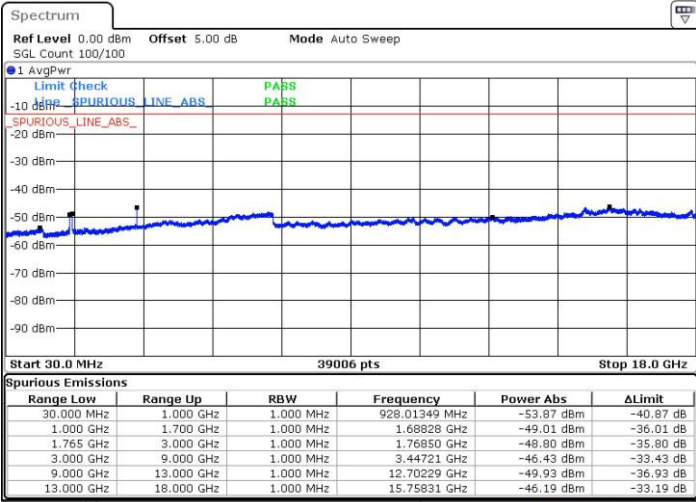

Date: 4 JUL 2016 15:19:41

Date: 4 JUL 2016 15:20:38

LTE Band 4 / 15MHz

Highest Channel / QPSK

Date: 4 JUL 2016 15:55:06

Highest Channel / 16QAM

Date: 4 JUL 2016 15:27:50

LTE Band 4 / 20MHz

Lowest Channel / QPSK

Date: 4 JUL 2016 15:34:05

Lowest Channel / 16QAM

Date: 4 JUL 2016 15:35:02

LTE Band 4 / 20MHz

Middle Channel / QPSK

Middle Channel / 16QAM

Date: 4 JUL 2016 15:36:42

Date: 4 JUL 2016 15:37:38

Highest Channel / QPSK

Highest Channel / 16QAM

Date: 4 JUL 2016 15:43:53

Date: 4 JUL 2016 16:49:42

LTE Band 5 / 1.4MHz

Lowest Channel / QPSK

Lowest Channel / 16QAM