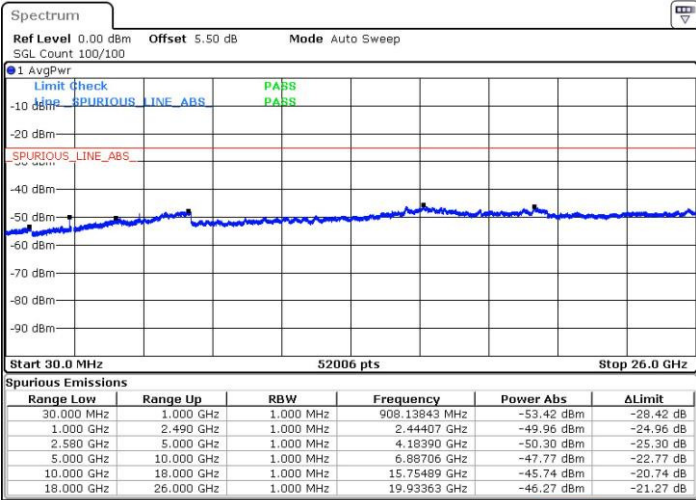

Date: 4 JUL 2016 17:27:28

Date: 4 JUL 2016 17:26:32

LTE Band 7 / 5MHz

Highest Channel / QPSK

Date: 4 JUL 2016 17:28:23

Highest Channel / 16QAM

Date: 4 JUL 2016 17:29:19

LTE Band 7 / 10MHz

Lowest Channel / QPSK

Date: 4 JUL 2016 17:41:40

Lowest Channel / 16QAM

Date: 4 JUL 2016 17:42:36

LTE Band 7 / 10MHz

Middle Channel / QPSK

Middle Channel / 16QAM

Date: 4 JUL 2016 17:44:27

Date: 4 JUL 2016 17:43:31

Highest Channel / QPSK

Highest Channel / 16QAM

Date: 4 JUL 2016 17:45:23

Date: 4 JUL 2016 17:46:19

LTE Band 7 / 15MHz

Lowest Channel / QPSK

Lowest Channel / 16QAM

Date: 4 JUL 2016 17:58:43

Date: 4 JUL 2016 17:59:38

Middle Channel / QPSK

Middle Channel / 16QAM

Date: 4 JUL 2016 18:01:29

Date: 4 JUL 2016 18:00:33

LTE Band7 / 15MHz

Highest Channel / QPSK