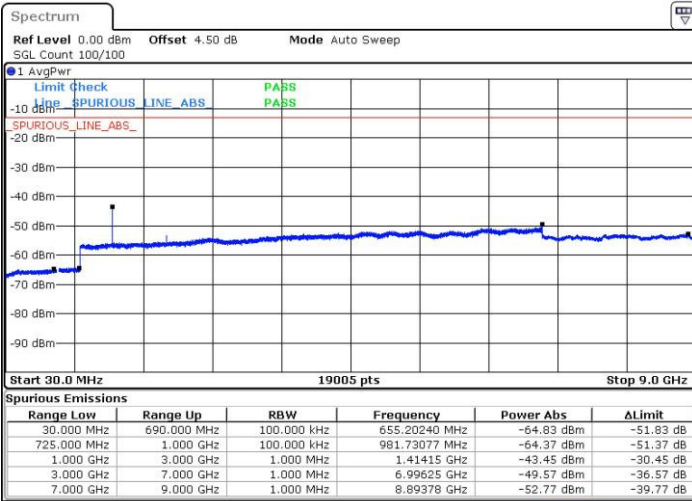

LTE Band 7 / 20MHz

Middle Channel / QPSK

Middle Channel / 16QAM

Date: 4 JUL 2016 18:18:27

Date: 4 JUL 2016 18:17:32

Highest Channel / QPSK

Highest Channel / 16QAM

Date: 4 JUL 2016 18:19:23

Date: 4 JUL 2016 18:20:18

LTE Band 12 / 1.4MHz

Lowest Channel / QPSK

Lowest Channel / 16QAM

Date: 4 JUL 2016 02:03:00

Date: 4 JUL 2016 02:03:55

Middle Channel / QPSK

Middle Channel / 16QAM

Date: 4 JUL 2016 02:05:45

Date: 4 JUL 2016 02:04:50

LTE Band 12 / 1.4MHz

Highest Channel / QPSK

Date: 4 JUL 2016 02:06:40

Highest Channel / 16QAM

Date: 4 JUL 2016 02:07:35

LTE Band 12 / 3MHz