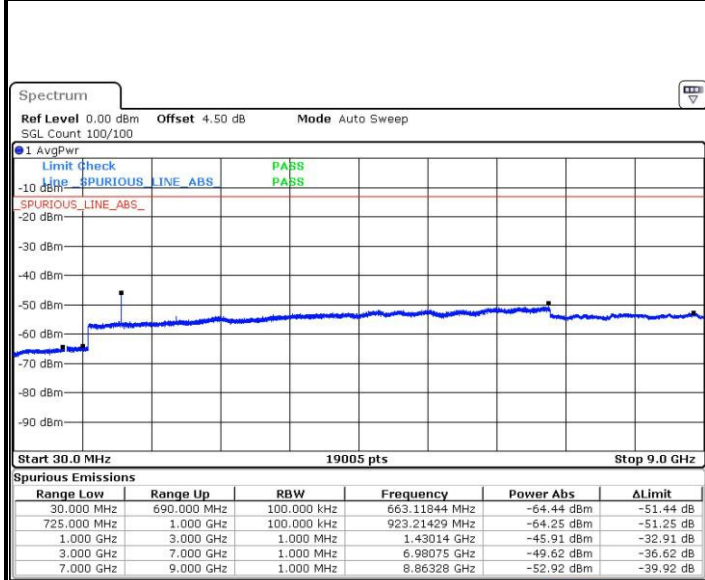

Date: 4 JUL 2016 18:02:24

Highest Channel / 16QAM

Date: 4 JUL 2016 19:20:06

LTE Band 7 / 20MHz

Lowest Channel / QPSK

Date: 4 JUL 2016 18:15:41

Lowest Channel / 16QAM

Date: 4 JUL 2016 18:16:36

LTE Band 7 / 20MHz

Middle Channel / QPSK

Middle Channel / 16QAM

Date: 4 JUL 2016 18:18:27

Date: 4 JUL 2016 18:17:32

Highest Channel / QPSK

Highest Channel / 16QAM

Date: 4 JUL 2016 18:19:23

Date: 4 JUL 2016 18:20:18

LTE Band 12 / 1.4MHz

Lowest Channel / QPSK

Lowest Channel / 16QAM

Date: 4 JUL 2016 02:03:00

Date: 4 JUL 2016 02:03:55

Middle Channel / QPSK

Middle Channel / 16QAM

Date: 4 JUL 2016 02:05:45

Date: 4 JUL 2016 02:04:50

LTE Band 12 / 1.4MHz

Highest Channel / QPSK

Date: 4 JUL 2016 02:06:40

Highest Channel / 16QAM

Date: 4 JUL 2016 02:07:35

LTE Band 12 / 3MHz