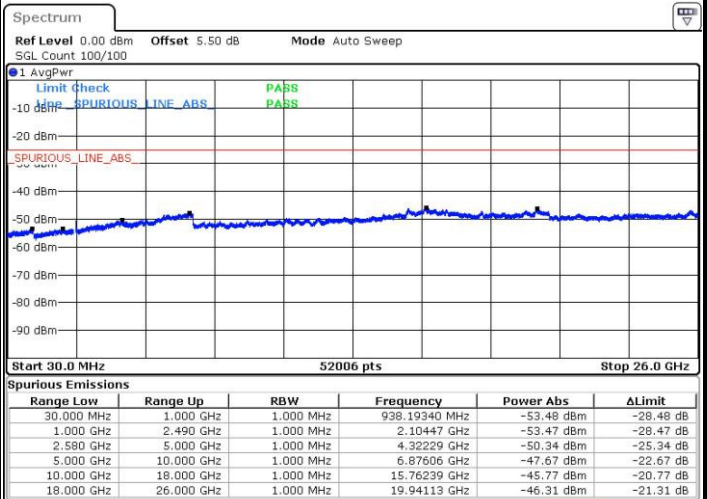

Date: 4 JUL 2016 17:27:28

Date: 4 JUL 2016 17:26:32

LTE Band 7 / 5MHz

Highest Channel / QPSK

Date: 4 JUL 2016 17:28:23

Highest Channel / 16QAM

Date: 4 JUL 2016 17:29:19

LTE Band 7 / 10MHz

Lowest Channel / QPSK

Date: 4 JUL 2016 17:41:40

Lowest Channel / 16QAM

Date: 4 JUL 2016 17:42:36

LTE Band 7 / 10MHz

Middle Channel / QPSK

Middle Channel / 16QAM

Date: 4 JUL 2016 17:44:27

Date: 4 JUL 2016 17:43:31

Highest Channel / QPSK

Highest Channel / 16QAM

Date: 4 JUL 2016 17:45:23

Date: 4 JUL 2016 17:46:19

LTE Band 7 / 15MHz

Lowest Channel / QPSK

Lowest Channel / 16QAM