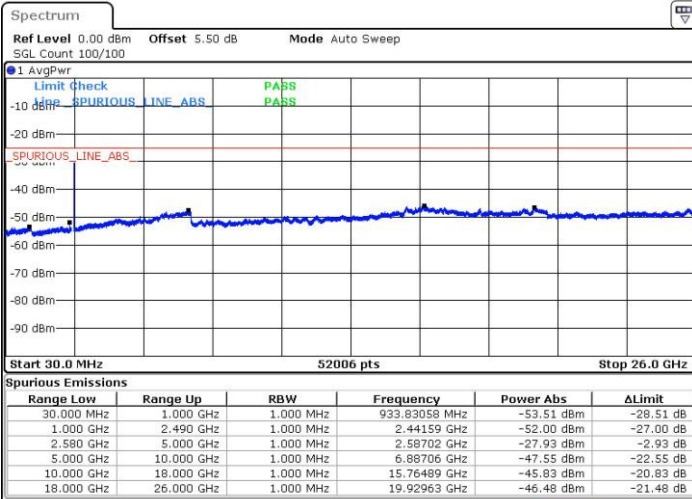

Date: 4 JUL 2016 18:02:24

Highest Channel / 16QAM

Date: 4 JUL 2016 19:20:06

LTE Band 7 / 20MHz

Lowest Channel / QPSK

Date: 4 JUL 2016 18:15:41

Lowest Channel / 16QAM

Date: 4 JUL 2016 18:16:36

LTE Band 7 / 20MHz

Middle Channel / QPSK

Middle Channel / 16QAM

Date: 4 JUL 2016 18:18:27

Date: 4 JUL 2016 18:17:32

Highest Channel / QPSK

Highest Channel / 16QAM

Date: 4 JUL 2016 18:19:23

Date: 4 JUL 2016 18:20:18

LTE Band 12 / 1.4MHz

Lowest Channel / QPSK

Lowest Channel / 16QAM

Date: 4 JUL 2016 02:03:00

Date: 4 JUL 2016 02:03:55

Middle Channel / QPSK

Middle Channel / 16QAM

Date: 4 JUL 2016 02:05:45

Date: 4 JUL 2016 02:04:50

LTE Band 12 / 1.4MHz

Highest Channel / QPSK

Date: 4 JUL 2016 02:06:40

Highest Channel / 16QAM

Date: 4 JUL 2016 02:07:35

LTE Band 12 / 3MHz