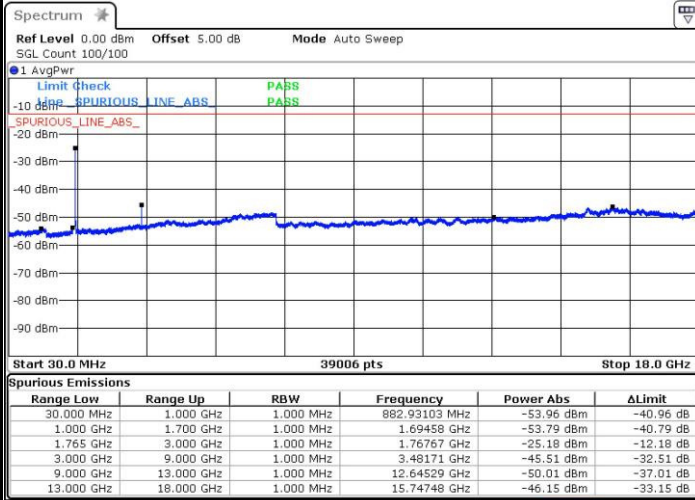

LTE Band 4 / 10MHz

Middle Channel / QPSK

Middle Channel / 16QAM

Date: 4 JUL 2016 15:02:41

Date: 4 JUL 2016 15:03:37

Highest Channel / QPSK

Highest Channel / 16QAM

Date: 4 JUL 2016 15:09:52

Date: 4 JUL 2016 15:10:48

LTE Band 4 / 15MHz

Lowest Channel / QPSK

Lowest Channel / 16QAM

Date: 4 JUL 2016 15:17:04

Date: 4 JUL 2016 15:18:00

Middle Channel / QPSK

Middle Channel / 16QAM

Date: 4 JUL 2016 15:19:41

Date: 4 JUL 2016 15:20:38

LTE Band 4 / 15MHz

Highest Channel / QPSK

Date: 4 JUL 2016 15:55:06

Highest Channel / 16QAM

Date: 4 JUL 2016 15:27:50

LTE Band 4 / 20MHz