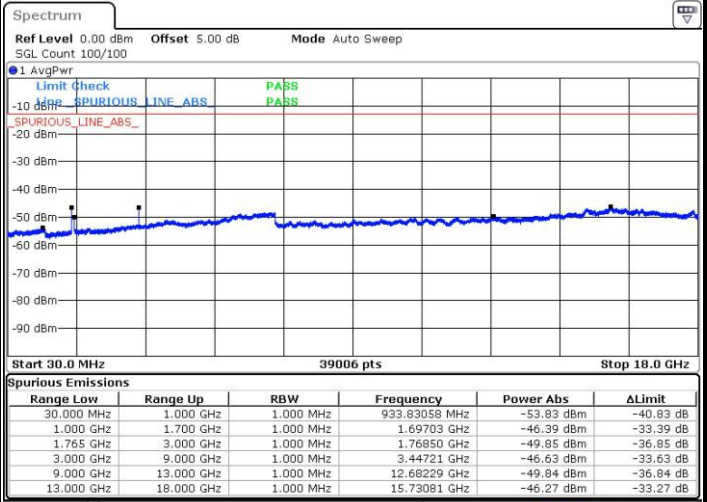

Date: 4 JUL 2016 15:19:41

Date: 4 JUL 2016 15:20:38

LTE Band 4 / 15MHz

Highest Channel / QPSK

Date: 4 JUL 2016 15:55:06

Highest Channel / 16QAM

Date: 4 JUL 2016 15:27:50

LTE Band 4 / 20MHz

Lowest Channel / QPSK

Date: 4 JUL 2016 15:34:05

Lowest Channel / 16QAM

Date: 4 JUL 2016 15:35:02

LTE Band 4 / 20MHz

Middle Channel / QPSK

Middle Channel / 16QAM

Date: 4 JUL 2016 15:36:42

Date: 4 JUL 2016 15:37:38

Highest Channel / QPSK

Highest Channel / 16QAM

Date: 4 JUL 2016 15:43:53

Date: 4 JUL 2016 16:49:42

LTE Band 5 / 1.4MHz

Lowest Channel / QPSK

Lowest Channel / 16QAM

Date: 3 JUL 2016 21:47:38

Date: 3 JUL 2016 21:48:33

Middle Channel / QPSK

Middle Channel / 16QAM

Date: 3 JUL 2016 21:50:13

Date: 3 JUL 2016 21:51:08

LTE Band 5 / 1.4MHz

Highest Channel / QPSK