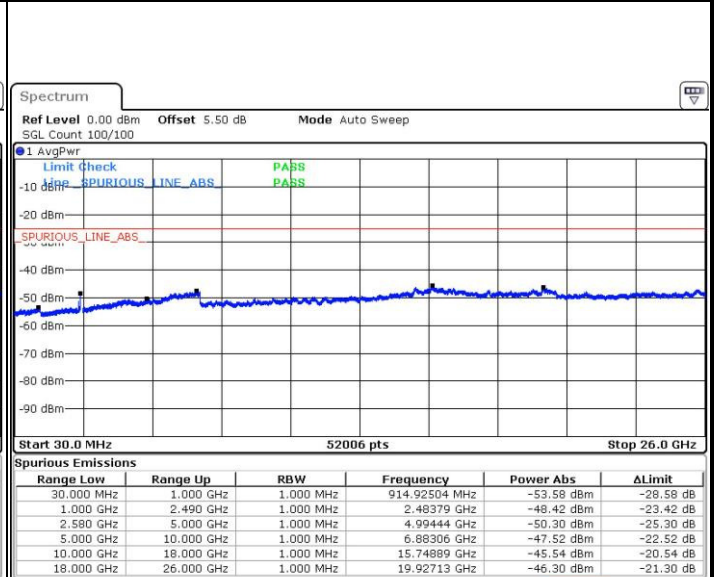

Date: 4 JUL 2016 17:58:43

Date: 4 JUL 2016 17:59:38

Middle Channel / QPSK

Middle Channel / 16QAM

Date: 4 JUL 2016 18:01:29

Date: 4 JUL 2016 18:00:33

LTE Band7 / 15MHz

Highest Channel / QPSK

Date: 4 JUL 2016 18:02:24

Highest Channel / 16QAM

Date: 4 JUL 2016 19:20:06

LTE Band 7 / 20MHz

Lowest Channel / QPSK

Date: 4 JUL 2016 18:15:41

Lowest Channel / 16QAM

Date: 4 JUL 2016 18:16:36

LTE Band 7 / 20MHz

Middle Channel / QPSK

Middle Channel / 16QAM

Date: 4 JUL 2016 18:18:27

Date: 4 JUL 2016 18:17:32

Highest Channel / QPSK

Highest Channel / 16QAM

Date: 4 JUL 2016 18:19:23