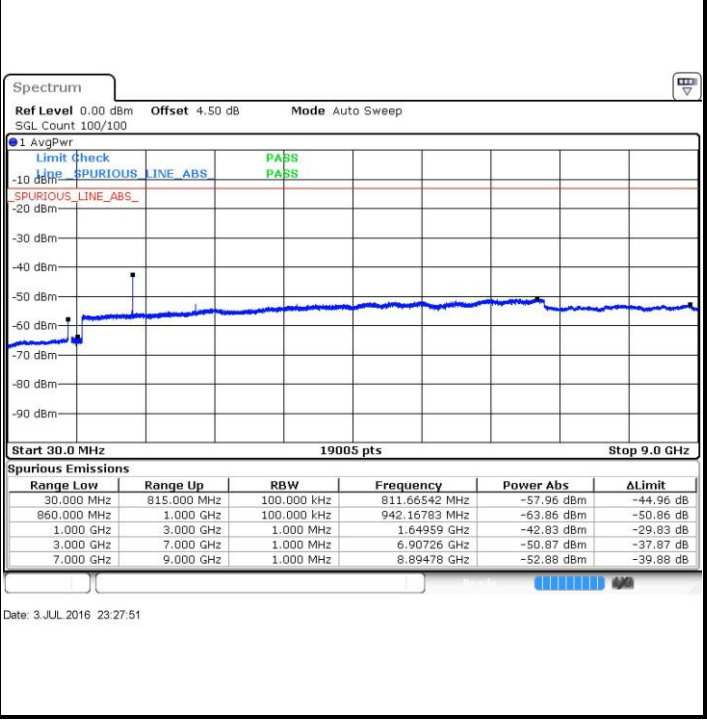

Date: 3 JUL 2016 22:39:30

LTE Band 5 / 5MHz

Lowest Channel / QPSK

Lowest Channel / 16QAM

Date: 3 JUL 2016 22:53:49

Date: 3 JUL 2016 22:54:44

Middle Channel / QPSK

Middle Channel / 16QAM

Date: 3 JUL 2016 22:56:25

Date: 3 JUL 2016 22:57:21

LTE Band 5 / 5MHz

Highest Channel / QPSK

Highest Channel / 16QAM

LTE Band 5 / 10MHz

Lowest Channel / QPSK

Lowest Channel / 16QAM

LTE Band 5 / 10MHz

Middle Channel / QPSK

Date: 3 JUL 2016 23:29:31

Middle Channel / 16QAM

Date: 3 JUL 2016 23:30:26

Highest Channel / QPSK

Date: 3 JUL 2016 23:44:48

Highest Channel / 16QAM