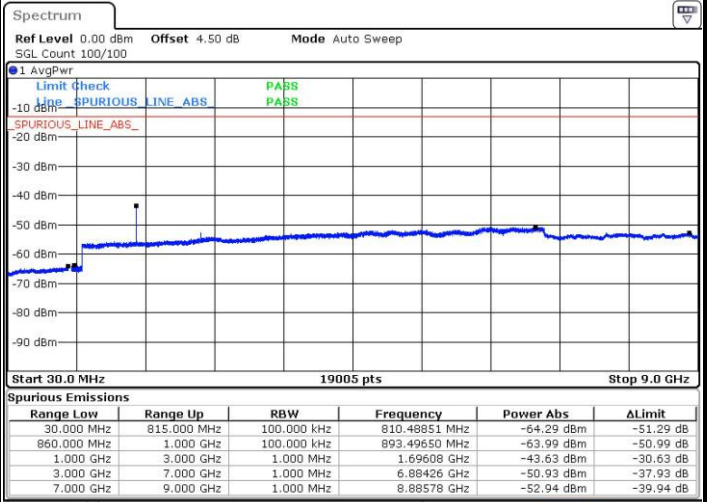

Date: 4 JUL 2016 15:37:38

Highest Channel / QPSK

Highest Channel / 16QAM

Date: 4 JUL 2016 15:43:53

Date: 4 JUL 2016 16:49:42

LTE Band 5 / 1.4MHz

Lowest Channel / QPSK

Lowest Channel / 16QAM

Date: 3 JUL 2016 21:47:38

Date: 3 JUL 2016 21:48:33

Middle Channel / QPSK

Middle Channel / 16QAM

Date: 3 JUL 2016 21:50:13

Date: 3 JUL 2016 21:51:08

LTE Band 5 / 1.4MHz

Highest Channel / QPSK

Date: 3 JUL 2016 22:05:29

Highest Channel / 16QAM

Date: 3 JUL 2016 22:06:24

LTE Band 5 / 3MHz

Lowest Channel / QPSK

Date: 3 JUL 2016 22:20:44

Lowest Channel / 16QAM

Date: 3 JUL 2016 22:21:40