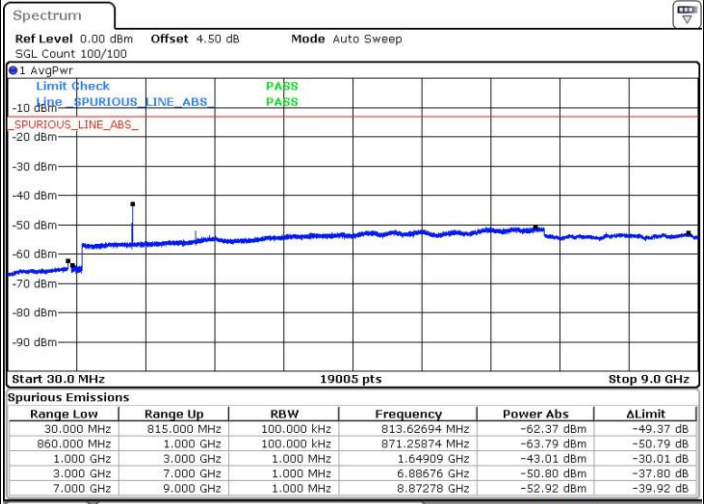

Date: 3 JUL 2016 22:05:29

Highest Channel / 16QAM

Date: 3 JUL 2016 22:06:24

LTE Band 5 / 3MHz

Lowest Channel / QPSK

Date: 3 JUL 2016 22:20:44

Lowest Channel / 16QAM

Date: 3 JUL 2016 22:21:40

LTE Band 5 / 3MHz

Middle Channel / QPSK

Middle Channel / 16QAM

Date: 3 JUL 2016 22:23:20

Date: 3 JUL 2016 22:24:16

Highest Channel / QPSK

Highest Channel / 16QAM

Date: 3 JUL 2016 22:38:35

Date: 3 JUL 2016 22:39:30

LTE Band 5 / 5MHz

Lowest Channel / QPSK

Lowest Channel / 16QAM

Date: 3 JUL 2016 22:53:49

Date: 3 JUL 2016 22:54:44

Middle Channel / QPSK

Middle Channel / 16QAM

Date: 3 JUL 2016 22:56:25

Date: 3 JUL 2016 22:57:21

LTE Band 5 / 5MHz

Highest Channel / QPSK

Highest Channel / 16QAM

LTE Band 5 / 10MHz

Lowest Channel / QPSK

Lowest Channel / 16QAM