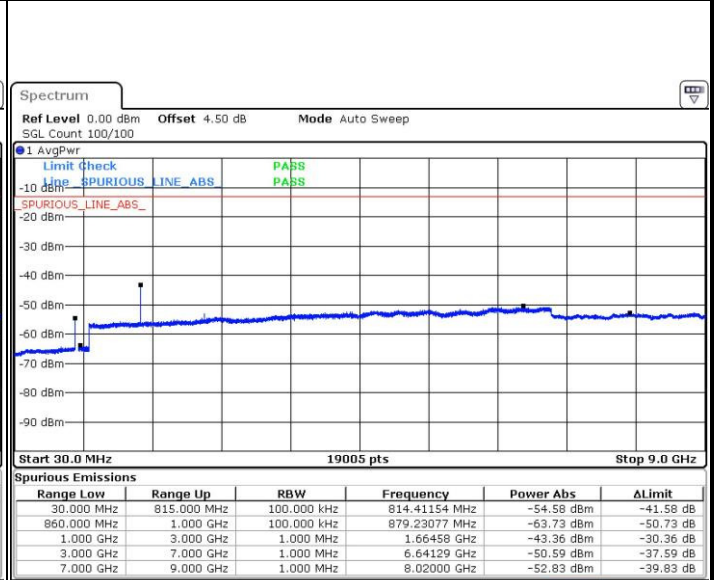

Date: 3 JUL 2016 22:39:30

LTE Band 5 / 5MHz

Lowest Channel / QPSK

Lowest Channel / 16QAM

Date: 3 JUL 2016 22:53:49

Date: 3 JUL 2016 22:54:44

Middle Channel / QPSK

Middle Channel / 16QAM

Date: 3 JUL 2016 22:56:25

Date: 3 JUL 2016 22:57:21

LTE Band 5 / 5MHz

Highest Channel / QPSK

Highest Channel / 16QAM

LTE Band 5 / 10MHz

Lowest Channel / QPSK

Lowest Channel / 16QAM

LTE Band 5 / 10MHz

Middle Channel / QPSK

Date: 3 JUL 2016 23:29:31

Middle Channel / 16QAM

Date: 3 JUL 2016 23:30:26

Highest Channel / QPSK

Date: 3 JUL 2016 23:44:48

Highest Channel / 16QAM