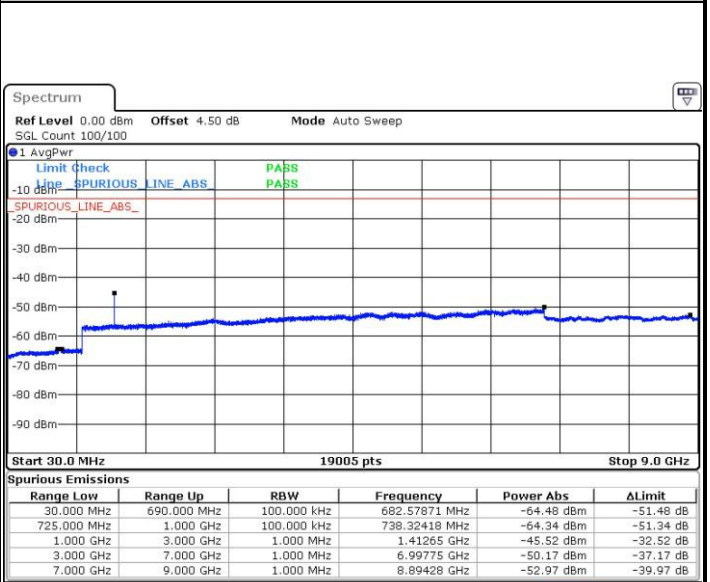

Date: 4 JUL 2016 02:05:45

Date: 4 JUL 2016 02:04:50

LTE Band 12 / 1.4MHz

Highest Channel / QPSK

Date: 4 JUL 2016 02:06:40

Highest Channel / 16QAM

Date: 4 JUL 2016 02:07:35

LTE Band 12 / 3MHz

Lowest Channel / QPSK

Date: 4 JUL 2016 03:24:40

Lowest Channel / 16QAM

Date: 4 JUL 2016 03:24:08

LTE Band 12 / 3MHz

Middle Channel / QPSK

Date: 4 JUL 2016 02:50:21

Middle Channel / 16QAM

Date: 4 JUL 2016 02:49:26

Highest Channel / QPSK

Date: 4 JUL 2016 02:51:16

Highest Channel / 16QAM

Date: 4 JUL 2016 02:52:11