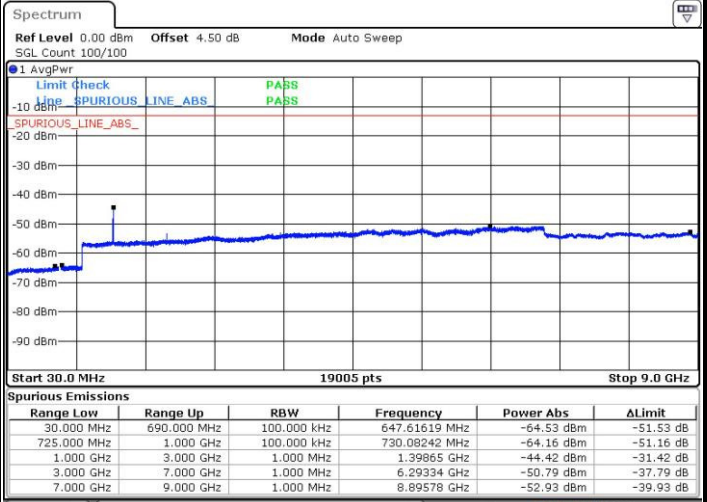

Date: 4 JUL 2016 18:02:24

Highest Channel / 16QAM

Date: 4 JUL 2016 19:20:06

LTE Band 7 / 20MHz

Lowest Channel / QPSK

Date: 4 JUL 2016 18:15:41

Lowest Channel / 16QAM

Date: 4 JUL 2016 18:16:36

LTE Band 7 / 20MHz

Middle Channel / QPSK

Middle Channel / 16QAM

Date: 4 JUL 2016 18:18:27

Date: 4 JUL 2016 18:17:32

Highest Channel / QPSK

Highest Channel / 16QAM

Date: 4 JUL 2016 18:19:23

Date: 4 JUL 2016 18:20:18

LTE Band 12 / 1.4MHz

Lowest Channel / QPSK

Lowest Channel / 16QAM

Date: 4 JUL 2016 02:03:00

Date: 4 JUL 2016 02:03:55

Middle Channel / QPSK

Middle Channel / 16QAM

Date: 4 JUL 2016 02:05:45

Date: 4 JUL 2016 02:04:50

LTE Band 12 / 1.4MHz

Highest Channel / QPSK

Date: 4 JUL 2016 02:06:40

Highest Channel / 16QAM

Date: 4 JUL 2016 02:07:35

LTE Band 12 / 3MHz