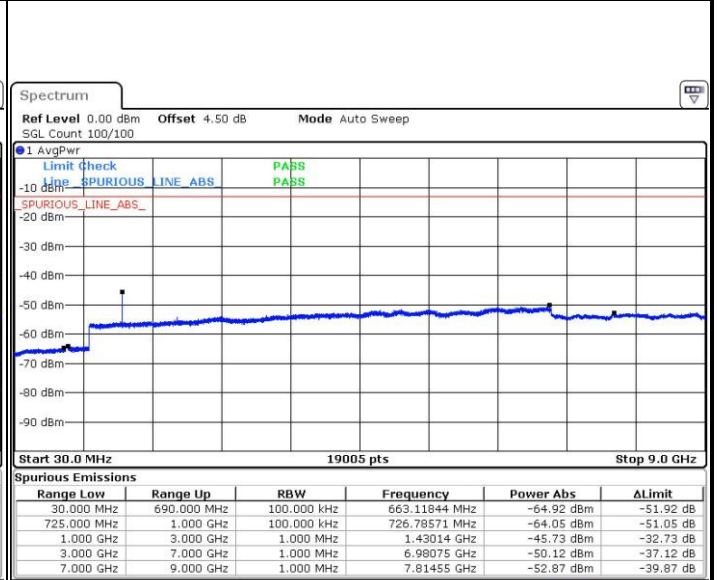

Date: 4 JUL 2016 18:20:18

LTE Band 12 / 1.4MHz

Lowest Channel / QPSK

Lowest Channel / 16QAM

Date: 4 JUL 2016 02:03:00

Date: 4 JUL 2016 02:03:55

Middle Channel / QPSK

Middle Channel / 16QAM

Date: 4 JUL 2016 02:05:45

Date: 4 JUL 2016 02:04:50

LTE Band 12 / 1.4MHz

Highest Channel / QPSK

Date: 4 JUL 2016 02:06:40

Highest Channel / 16QAM

Date: 4 JUL 2016 02:07:35

LTE Band 12 / 3MHz

Lowest Channel / QPSK

Date: 4 JUL 2016 03:24:40

Lowest Channel / 16QAM

Date: 4 JUL 2016 03:24:08

LTE Band 12 / 3MHz

Middle Channel / QPSK

Date: 4 JUL 2016 02:50:21

Middle Channel / 16QAM