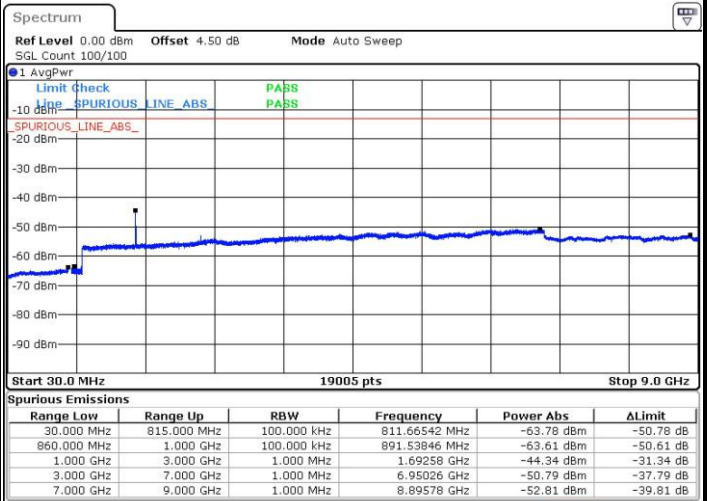

Date: 3 JUL 2016 22:05:29

Highest Channel / 16QAM

Date: 3 JUL 2016 22:06:24

LTE Band 5 / 3MHz

Lowest Channel / QPSK

Date: 3 JUL 2016 22:20:44

Lowest Channel / 16QAM

Date: 3 JUL 2016 22:21:40

LTE Band 5 / 3MHz

Middle Channel / QPSK

Middle Channel / 16QAM

Date: 3 JUL 2016 22:23:20

Date: 3 JUL 2016 22:24:16

Highest Channel / QPSK

Highest Channel / 16QAM

Date: 3 JUL 2016 22:38:35

Date: 3 JUL 2016 22:39:30

LTE Band 5 / 5MHz

Lowest Channel / QPSK

Lowest Channel / 16QAM

Date: 3 JUL 2016 22:53:49

Date: 3 JUL 2016 22:54:44

Middle Channel / QPSK

Middle Channel / 16QAM

Date: 3 JUL 2016 22:56:25

Date: 3 JUL 2016 22:57:21

LTE Band 5 / 5MHz

Highest Channel / QPSK

Highest Channel / 16QAM

LTE Band 5 / 10MHz

Lowest Channel / QPSK

Lowest Channel / 16QAM