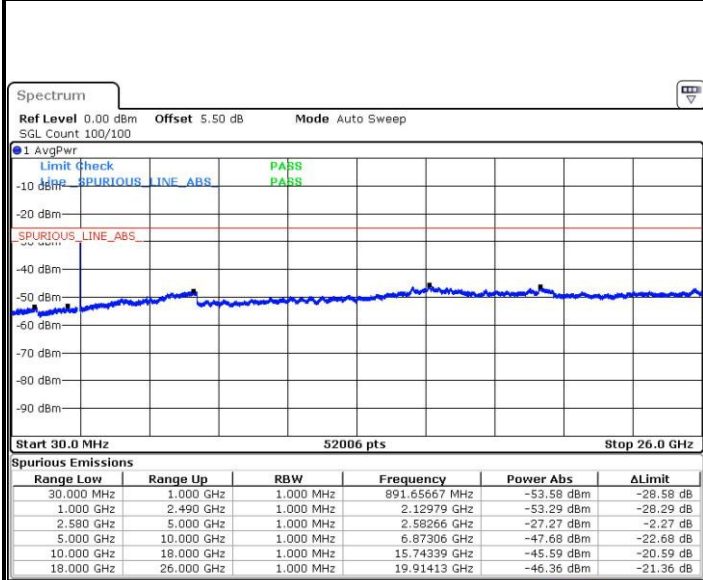

Date: 4 JUL 2016 17:43:31

Highest Channel / QPSK

Highest Channel / 16QAM

Date: 4 JUL 2016 17:45:23

Date: 4 JUL 2016 17:46:19

LTE Band 7 / 15MHz

Lowest Channel / QPSK

Lowest Channel / 16QAM

Date: 4 JUL 2016 17:58:43

Date: 4 JUL 2016 17:59:38

Middle Channel / QPSK

Middle Channel / 16QAM

Date: 4 JUL 2016 18:01:29

Date: 4 JUL 2016 18:00:33

LTE Band7 / 15MHz

Highest Channel / QPSK

Date: 4 JUL 2016 18:02:24

Highest Channel / 16QAM

Date: 4 JUL 2016 19:20:06

LTE Band 7 / 20MHz

Lowest Channel / QPSK

Date: 4 JUL 2016 18:15:41

Lowest Channel / 16QAM

Date: 4 JUL 2016 18:16:36

LTE Band 7 / 20MHz

Middle Channel / QPSK

Middle Channel / 16QAM

Date: 4 JUL 2016 18:18:27

Date: 4 JUL 2016 18:17:32

Highest Channel / QPSK

Highest Channel / 16QAM

Date: 4 JUL 2016 18:19:23