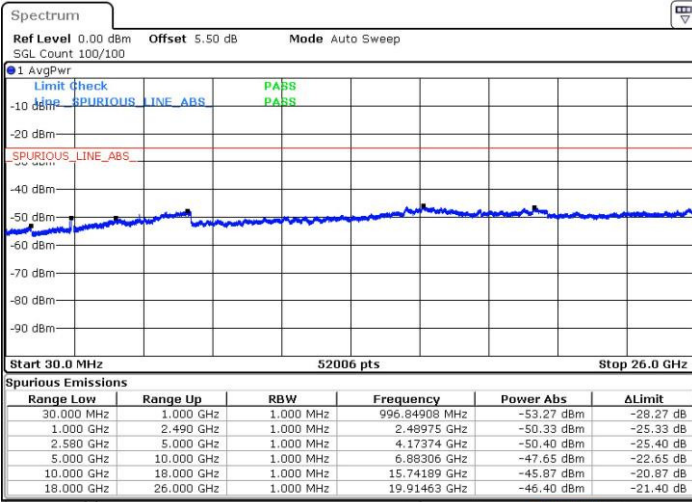

Date: 4 JUL 2016 17:58:43

Date: 4 JUL 2016 17:59:38

Middle Channel / QPSK

Middle Channel / 16QAM

Date: 4 JUL 2016 18:01:29

Date: 4 JUL 2016 18:00:33

LTE Band7 / 15MHz

Highest Channel / QPSK

Date: 4 JUL 2016 18:02:24

Highest Channel / 16QAM

Date: 4 JUL 2016 19:20:06

LTE Band 7 / 20MHz

Lowest Channel / QPSK

Date: 4 JUL 2016 18:15:41

Lowest Channel / 16QAM

Date: 4 JUL 2016 18:16:36

LTE Band 7 / 20MHz

Middle Channel / QPSK

Middle Channel / 16QAM

Date: 4 JUL 2016 18:18:27

Date: 4 JUL 2016 18:17:32

Highest Channel / QPSK

Highest Channel / 16QAM

Date: 4 JUL 2016 18:19:23