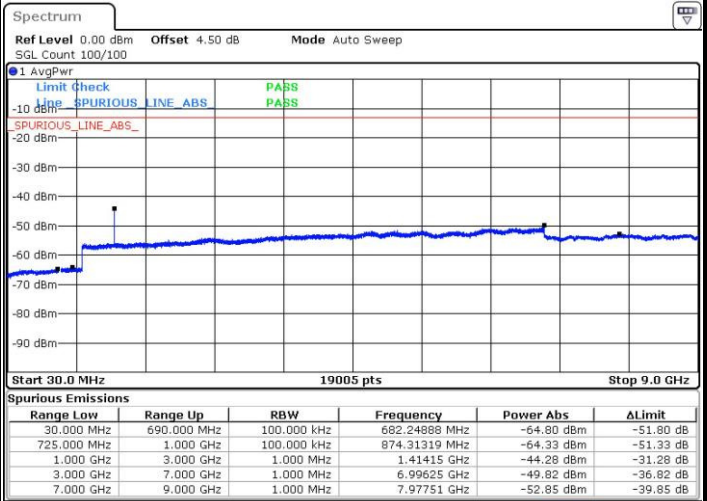

LTE Band 7 / 20MHz

Middle Channel / QPSK

Middle Channel / 16QAM

Date: 4 JUL 2016 18:18:27

Date: 4 JUL 2016 18:17:32

Highest Channel / QPSK

Highest Channel / 16QAM

Date: 4 JUL 2016 18:19:23

Date: 4 JUL 2016 18:20:18

LTE Band 12 / 1.4MHz

Lowest Channel / QPSK

Lowest Channel / 16QAM

Date: 4 JUL 2016 02:03:00

Date: 4 JUL 2016 02:03:55

Middle Channel / QPSK

Middle Channel / 16QAM

Date: 4 JUL 2016 02:05:45

Date: 4 JUL 2016 02:04:50

LTE Band 12 / 1.4MHz

Highest Channel / QPSK

Date: 4 JUL 2016 02:06:40

Highest Channel / 16QAM

Date: 4 JUL 2016 02:07:35

LTE Band 12 / 3MHz