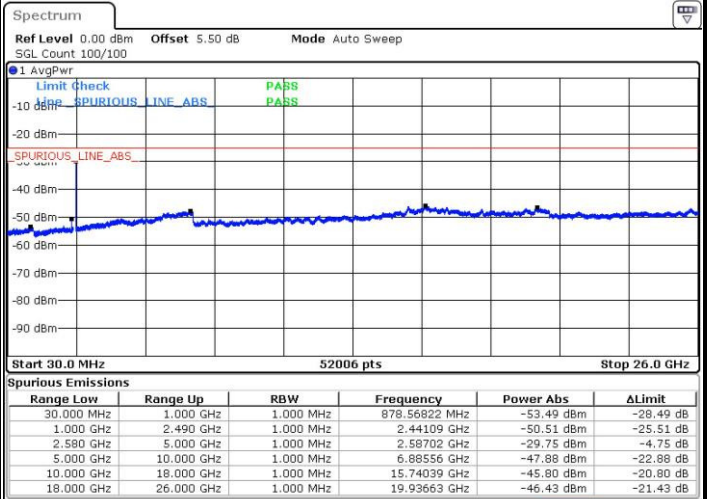

Date: 4 JUL 2016 18:02:24

Highest Channel / 16QAM

Date: 4 JUL 2016 19:20:06

LTE Band 7 / 20MHz

Lowest Channel / QPSK

Date: 4 JUL 2016 18:15:41

Lowest Channel / 16QAM

Date: 4 JUL 2016 18:16:36

LTE Band 7 / 20MHz

Middle Channel / QPSK

Middle Channel / 16QAM

Date: 4 JUL 2016 18:18:27

Date: 4 JUL 2016 18:17:32

Highest Channel / QPSK

Highest Channel / 16QAM

Date: 4 JUL 2016 18:19:23

Date: 4 JUL 2016 18:20:18

LTE Band 12 / 1.4MHz

Lowest Channel / QPSK

Lowest Channel / 16QAM

Date: 4 JUL 2016 02:03:00

Date: 4 JUL 2016 02:03:55

Middle Channel / QPSK

Middle Channel / 16QAM

Date: 4 JUL 2016 02:05:45

Date: 4 JUL 2016 02:04:50

LTE Band 12 / 1.4MHz

Highest Channel / QPSK

Date: 4 JUL 2016 02:06:40

Highest Channel / 16QAM

Date: 4 JUL 2016 02:07:35

LTE Band 12 / 3MHz