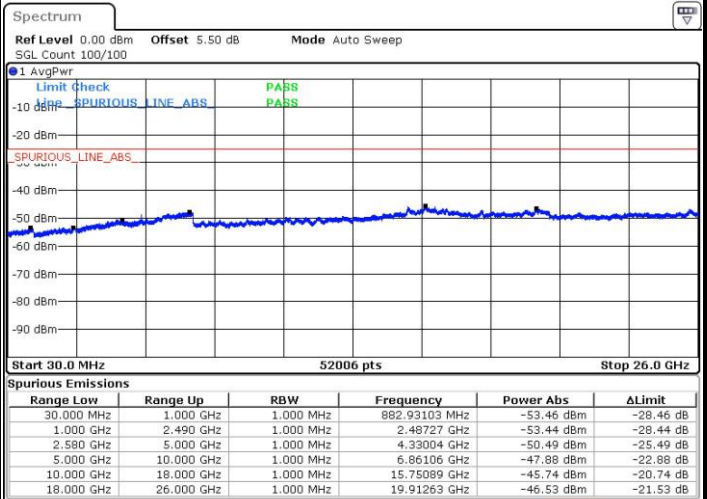

LTE Band 5 / 10MHz

Middle Channel / QPSK

Date: 3 JUL 2016 23:29:31

Middle Channel / 16QAM

Date: 3 JUL 2016 23:30:26

Highest Channel / QPSK

Date: 3 JUL 2016 23:44:48

Highest Channel / 16QAM

Date: 3 JUL 2016 23:45:44

LTE Band 7 / 5MHz

Lowest Channel / QPSK

Lowest Channel / 16QAM

Date: 4 JUL 2016 17:24:41

Date: 4 JUL 2016 17:25:36

Middle Channel / QPSK

Middle Channel / 16QAM

Date: 4 JUL 2016 17:27:28

Date: 4 JUL 2016 17:26:32

LTE Band 7 / 5MHz

Highest Channel / QPSK

Date: 4 JUL 2016 17:28:23

Highest Channel / 16QAM

Date: 4 JUL 2016 17:29:19

LTE Band 7 / 10MHz