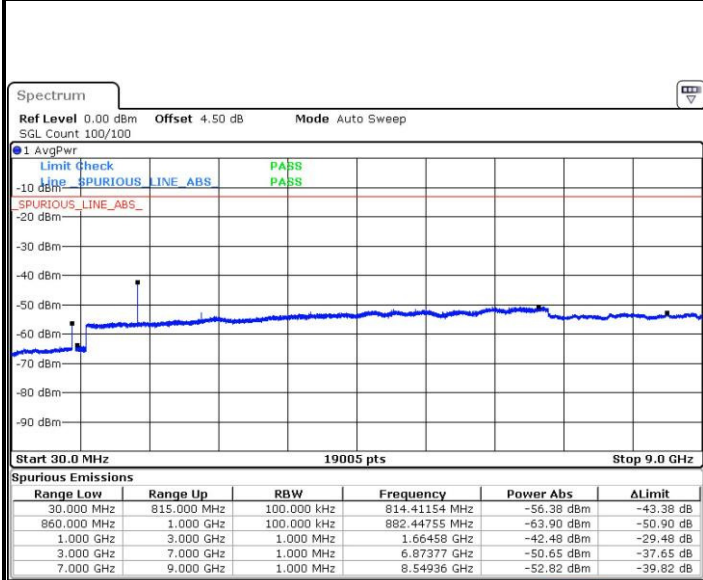

Date: 3 JUL 2016 22:39:30

LTE Band 5 / 5MHz

Lowest Channel / QPSK

Lowest Channel / 16QAM

Date: 3 JUL 2016 22:53:49

Date: 3 JUL 2016 22:54:44

Middle Channel / QPSK

Middle Channel / 16QAM

Date: 3 JUL 2016 22:56:25

Date: 3 JUL 2016 22:57:21

LTE Band 5 / 5MHz

Highest Channel / QPSK

Highest Channel / 16QAM

LTE Band 5 / 10MHz

Lowest Channel / QPSK

Lowest Channel / 16QAM

LTE Band 5 / 10MHz

Middle Channel / QPSK

Date: 3 JUL 2016 23:29:31

Middle Channel / 16QAM

Date: 3 JUL 2016 23:30:26

Highest Channel / QPSK

Date: 3 JUL 2016 23:44:48

Highest Channel / 16QAM