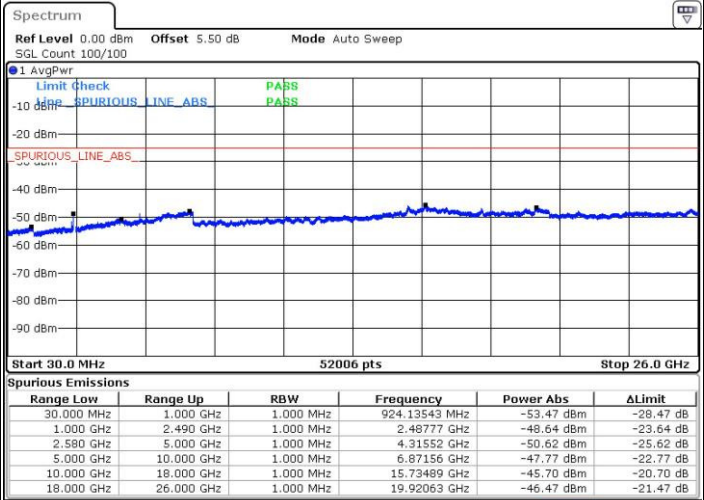

Lowest Channel / QPSK

Date: 4 JUL 2016 17:41:40

Lowest Channel / 16QAM

Date: 4 JUL 2016 17:42:36

LTE Band 7 / 10MHz

Middle Channel / QPSK

Middle Channel / 16QAM

Date: 4 JUL 2016 17:44:27

Date: 4 JUL 2016 17:43:31

Highest Channel / QPSK

Highest Channel / 16QAM

Date: 4 JUL 2016 17:45:23

Date: 4 JUL 2016 17:46:19

LTE Band 7 / 15MHz

Lowest Channel / QPSK

Lowest Channel / 16QAM

Date: 4 JUL 2016 17:58:43

Date: 4 JUL 2016 17:59:38

Middle Channel / QPSK

Middle Channel / 16QAM

Date: 4 JUL 2016 18:01:29

Date: 4 JUL 2016 18:00:33

LTE Band7 / 15MHz

Highest Channel / QPSK

Date: 4 JUL 2016 18:02:24

Highest Channel / 16QAM

Date: 4 JUL 2016 19:20:06

LTE Band 7 / 20MHz

Lowest Channel / QPSK

Date: 4 JUL 2016 18:15:41

Lowest Channel / 16QAM

Date: 4 JUL 2016 18:16:36