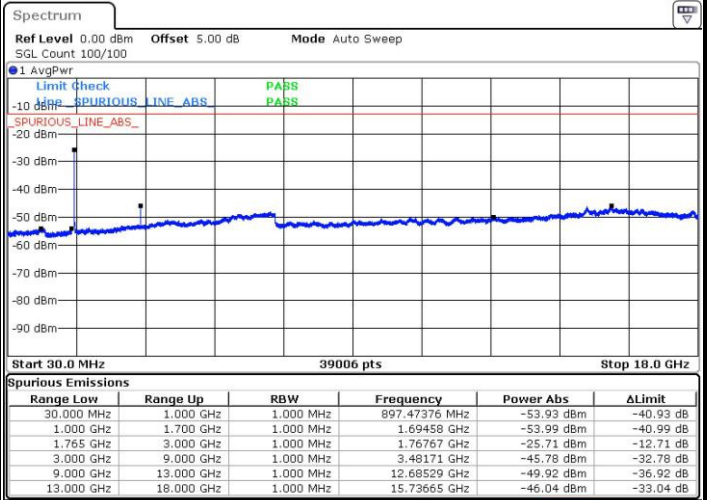

Date: 4 JUL 2016 15:10:48

LTE Band 4 / 15MHz

Lowest Channel / QPSK

Lowest Channel / 16QAM

Date: 4 JUL 2016 15:17:04

Date: 4 JUL 2016 15:18:00

Middle Channel / QPSK

Middle Channel / 16QAM

Date: 4 JUL 2016 15:19:41

Date: 4 JUL 2016 15:20:38

LTE Band 4 / 15MHz

Highest Channel / QPSK

Date: 4 JUL 2016 15:55:06

Highest Channel / 16QAM

Date: 4 JUL 2016 15:27:50

LTE Band 4 / 20MHz

Lowest Channel / QPSK

Date: 4 JUL 2016 15:34:05

Lowest Channel / 16QAM

Date: 4 JUL 2016 15:35:02

LTE Band 4 / 20MHz

Middle Channel / QPSK

Middle Channel / 16QAM

Date: 4 JUL 2016 15:36:42

Date: 4 JUL 2016 15:37:38

Highest Channel / QPSK

Highest Channel / 16QAM

Date: 4 JUL 2016 15:43:53

Date: 4 JUL 2016 16:49:42

LTE Band 5 / 1.4MHz

Lowest Channel / QPSK

Lowest Channel / 16QAM