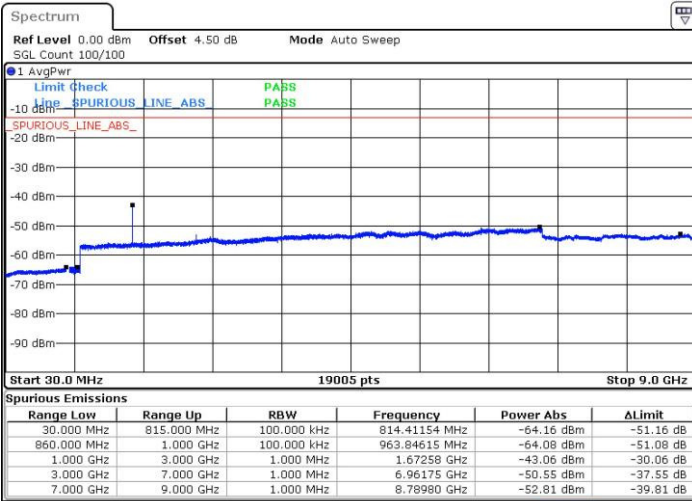

Lowest Channel / QPSK

Date: 4 JUL 2016 15:34:05

Lowest Channel / 16QAM

Date: 4 JUL 2016 15:35:02

LTE Band 4 / 20MHz

Middle Channel / QPSK

Middle Channel / 16QAM

Date: 4 JUL 2016 15:36:42

Date: 4 JUL 2016 15:37:38

Highest Channel / QPSK

Highest Channel / 16QAM

Date: 4 JUL 2016 15:43:53

Date: 4 JUL 2016 16:49:42

LTE Band 5 / 1.4MHz

Lowest Channel / QPSK

Lowest Channel / 16QAM

Date: 3 JUL 2016 21:47:38

Date: 3 JUL 2016 21:48:33

Middle Channel / QPSK

Middle Channel / 16QAM

Date: 3 JUL 2016 21:50:13

Date: 3 JUL 2016 21:51:08

LTE Band 5 / 1.4MHz

Highest Channel / QPSK