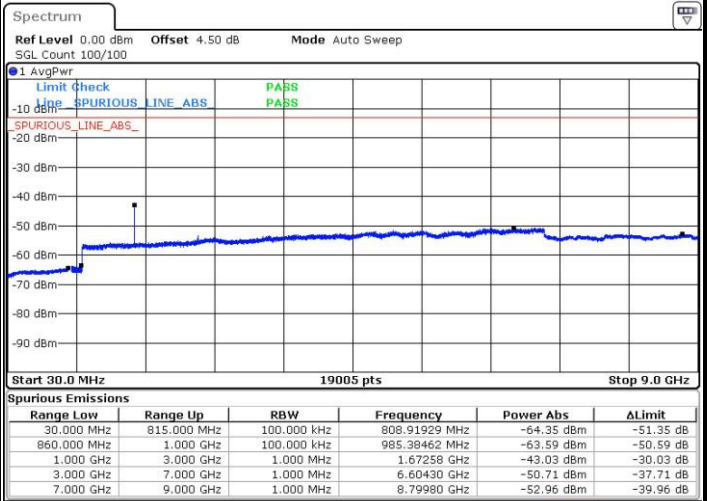

Date: 4 JUL 2016 15:37:38

Highest Channel / QPSK

Highest Channel / 16QAM

Date: 4 JUL 2016 15:43:53

Date: 4 JUL 2016 16:49:42

LTE Band 5 / 1.4MHz

Lowest Channel / QPSK

Lowest Channel / 16QAM

Date: 3 JUL 2016 21:47:38

Date: 3 JUL 2016 21:48:33

Middle Channel / QPSK

Middle Channel / 16QAM

Date: 3 JUL 2016 21:50:13

Date: 3 JUL 2016 21:51:08

LTE Band 5 / 1.4MHz

Highest Channel / QPSK