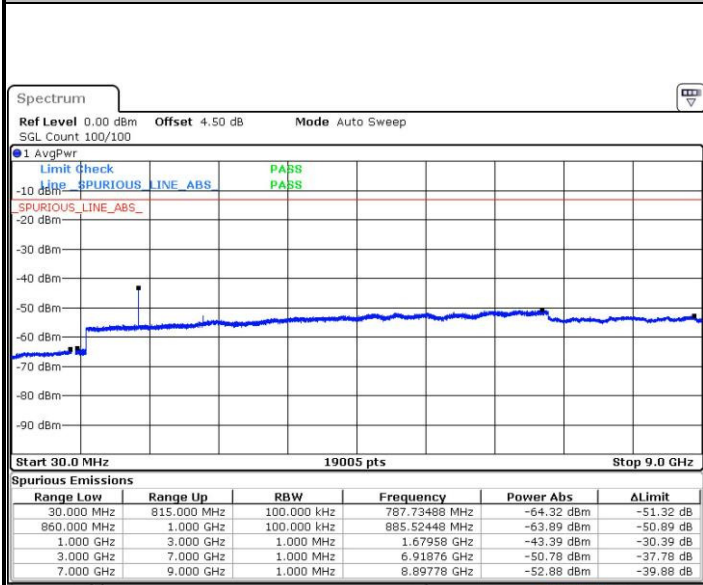

Date: 3 JUL 2016 22:56:25

Date: 3 JUL 2016 22:57:21

LTE Band 5 / 5MHz

Highest Channel / QPSK

Highest Channel / 16QAM

LTE Band 5 / 10MHz

Lowest Channel / QPSK

Lowest Channel / 16QAM

LTE Band 5 / 10MHz

Middle Channel / QPSK

Date: 3 JUL 2016 23:29:31

Middle Channel / 16QAM

Date: 3 JUL 2016 23:30:26

Highest Channel / QPSK

Date: 3 JUL 2016 23:44:48

Highest Channel / 16QAM

Date: 3 JUL 2016 23:45:44

LTE Band 7 / 5MHz

Lowest Channel / QPSK

Lowest Channel / 16QAM

Date: 4 JUL 2016 17:24:41

Date: 4 JUL 2016 17:25:36

Middle Channel / QPSK

Middle Channel / 16QAM

Date: 4 JUL 2016 17:27:28

Date: 4 JUL 2016 17:26:32

LTE Band 7 / 5MHz

Highest Channel / QPSK

Date: 4 JUL 2016 17:28:23

Highest Channel / 16QAM

Date: 4 JUL 2016 17:29:19

LTE Band 7 / 10MHz