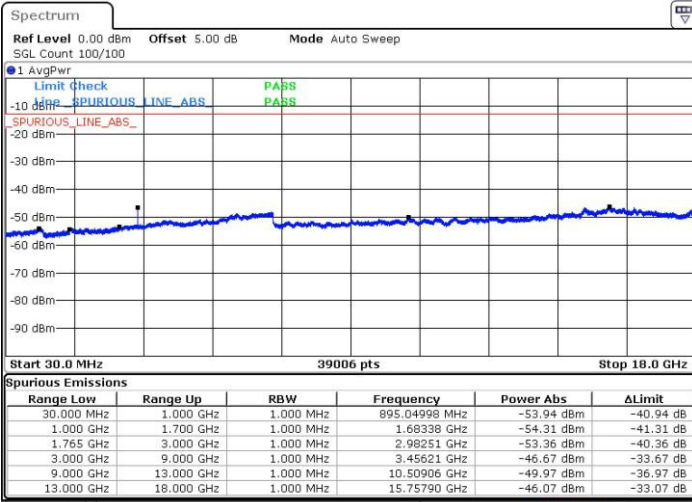

LTE Band 4 / 10MHz

Middle Channel / QPSK

Middle Channel / 16QAM

Date: 4 JUL 2016 15:02:41

Date: 4 JUL 2016 15:03:37

Highest Channel / QPSK

Highest Channel / 16QAM

Date: 4 JUL 2016 15:09:52

Date: 4 JUL 2016 15:10:48

LTE Band 4 / 15MHz

Lowest Channel / QPSK

Lowest Channel / 16QAM

Date: 4 JUL 2016 15:17:04

Date: 4 JUL 2016 15:18:00

Middle Channel / QPSK

Middle Channel / 16QAM

Date: 4 JUL 2016 15:19:41

Date: 4 JUL 2016 15:20:38

LTE Band 4 / 15MHz

Highest Channel / QPSK

Date: 4 JUL 2016 15:55:06

Highest Channel / 16QAM

Date: 4 JUL 2016 15:27:50

LTE Band 4 / 20MHz