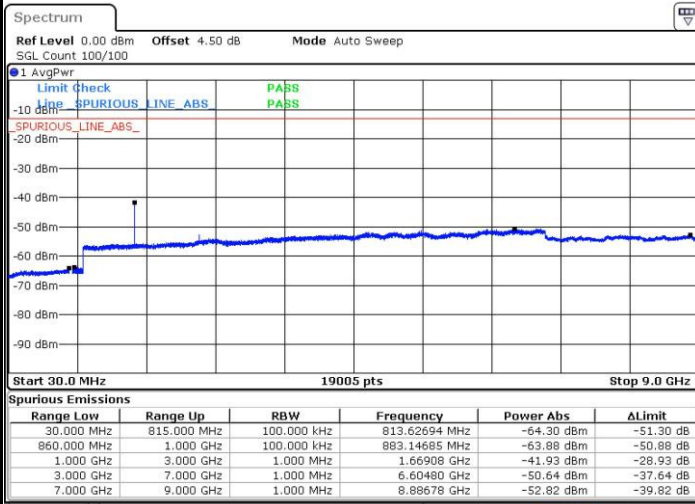

LTE Band 5 / 3MHz

Middle Channel / QPSK

Middle Channel / 16QAM

Date: 3 JUL 2016 22:23:20

Date: 3 JUL 2016 22:24:16

Highest Channel / QPSK

Highest Channel / 16QAM

Date: 3 JUL 2016 22:38:35

Date: 3 JUL 2016 22:39:30

LTE Band 5 / 5MHz

Lowest Channel / QPSK

Lowest Channel / 16QAM

Date: 3 JUL 2016 22:53:49

Date: 3 JUL 2016 22:54:44

Middle Channel / QPSK

Middle Channel / 16QAM

Date: 3 JUL 2016 22:56:25

Date: 3 JUL 2016 22:57:21

LTE Band 5 / 5MHz

Highest Channel / QPSK

Highest Channel / 16QAM

LTE Band 5 / 10MHz

Lowest Channel / QPSK

Lowest Channel / 16QAM