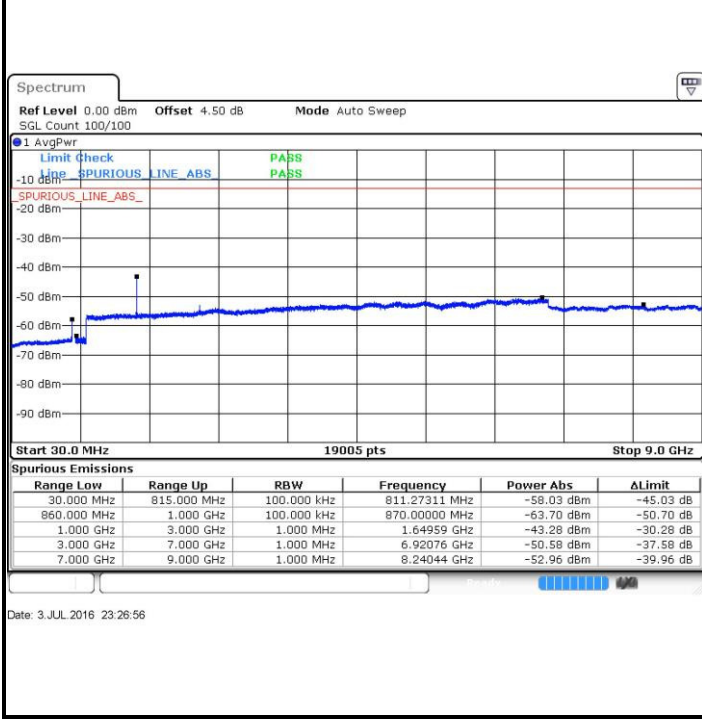

Date: 3 JUL 2016 22:39:30

LTE Band 5 / 5MHz

Lowest Channel / QPSK

Lowest Channel / 16QAM

Date: 3 JUL 2016 22:53:49

Date: 3 JUL 2016 22:54:44

Middle Channel / QPSK

Middle Channel / 16QAM

Date: 3 JUL 2016 22:56:25

Date: 3 JUL 2016 22:57:21

LTE Band 5 / 5MHz

Highest Channel / QPSK

Highest Channel / 16QAM

LTE Band 5 / 10MHz

Lowest Channel / QPSK

Lowest Channel / 16QAM

LTE Band 5 / 10MHz

Middle Channel / QPSK

Date: 3 JUL 2016 23:29:31

Middle Channel / 16QAM

Date: 3 JUL 2016 23:30:26

Highest Channel / QPSK

Date: 3 JUL 2016 23:44:48

Highest Channel / 16QAM