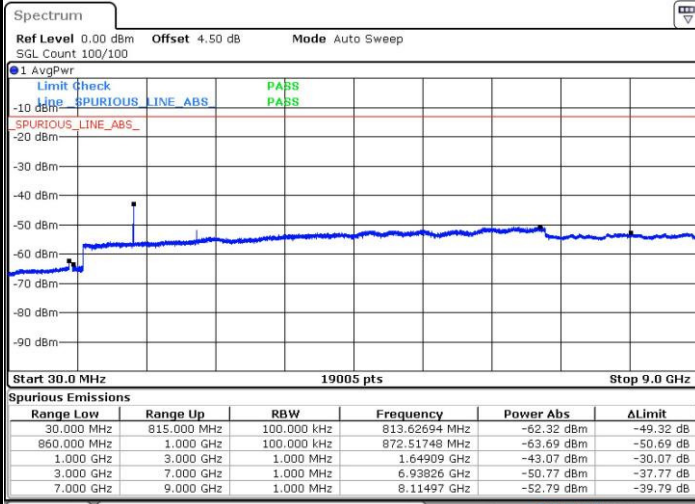

Date: 3 JUL 2016 22:05:29

Highest Channel / 16QAM

Date: 3 JUL 2016 22:06:24

LTE Band 5 / 3MHz

Lowest Channel / QPSK

Date: 3 JUL 2016 22:20:44

Lowest Channel / 16QAM

Date: 3 JUL 2016 22:21:40

LTE Band 5 / 3MHz

Middle Channel / QPSK

Middle Channel / 16QAM

Date: 3 JUL 2016 22:23:20

Date: 3 JUL 2016 22:24:16

Highest Channel / QPSK

Highest Channel / 16QAM

Date: 3 JUL 2016 22:38:35

Date: 3 JUL 2016 22:39:30

LTE Band 5 / 5MHz

Lowest Channel / QPSK

Lowest Channel / 16QAM

Date: 3 JUL 2016 22:53:49

Date: 3 JUL 2016 22:54:44

Middle Channel / QPSK

Middle Channel / 16QAM