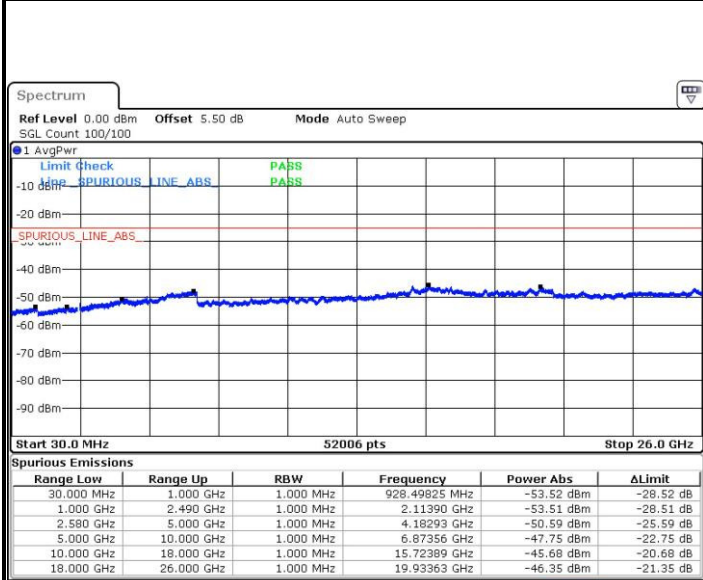

Date: 3 JUL 2016 23:45:44

LTE Band 7 / 5MHz

Lowest Channel / QPSK

Lowest Channel / 16QAM

Date: 4 JUL 2016 17:24:41

Date: 4 JUL 2016 17:25:36

Middle Channel / QPSK

Middle Channel / 16QAM

Date: 4 JUL 2016 17:27:28

Date: 4 JUL 2016 17:26:32

LTE Band 7 / 5MHz

Highest Channel / QPSK

Date: 4 JUL 2016 17:28:23

Highest Channel / 16QAM

Date: 4 JUL 2016 17:29:19

LTE Band 7 / 10MHz

Lowest Channel / QPSK

Date: 4 JUL 2016 17:41:40

Lowest Channel / 16QAM

Date: 4 JUL 2016 17:42:36

LTE Band 7 / 10MHz

Middle Channel / QPSK

Middle Channel / 16QAM

Date: 4 JUL 2016 17:44:27

Date: 4 JUL 2016 17:43:31

Highest Channel / QPSK

Highest Channel / 16QAM

Date: 4 JUL 2016 17:45:23

Date: 4 JUL 2016 17:46:19

LTE Band 7 / 15MHz

Lowest Channel / QPSK

Lowest Channel / 16QAM