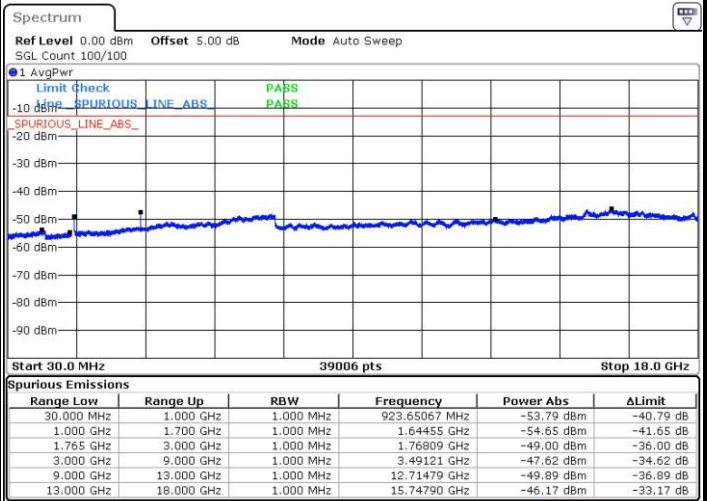

LTE Band 4 / 10MHz

Middle Channel / QPSK

Middle Channel / 16QAM

Date: 4 JUL 2016 15:02:41

Date: 4 JUL 2016 15:03:37

Highest Channel / QPSK

Highest Channel / 16QAM

Date: 4 JUL 2016 15:09:52

Date: 4 JUL 2016 15:10:48

LTE Band 4 / 15MHz

Lowest Channel / QPSK

Lowest Channel / 16QAM

Date: 4 JUL 2016 15:17:04

Date: 4 JUL 2016 15:18:00

Middle Channel / QPSK

Middle Channel / 16QAM

Date: 4 JUL 2016 15:19:41

Date: 4 JUL 2016 15:20:38

LTE Band 4 / 15MHz

Highest Channel / QPSK

Date: 4 JUL 2016 15:55:06

Highest Channel / 16QAM

Date: 4 JUL 2016 15:27:50

LTE Band 4 / 20MHz