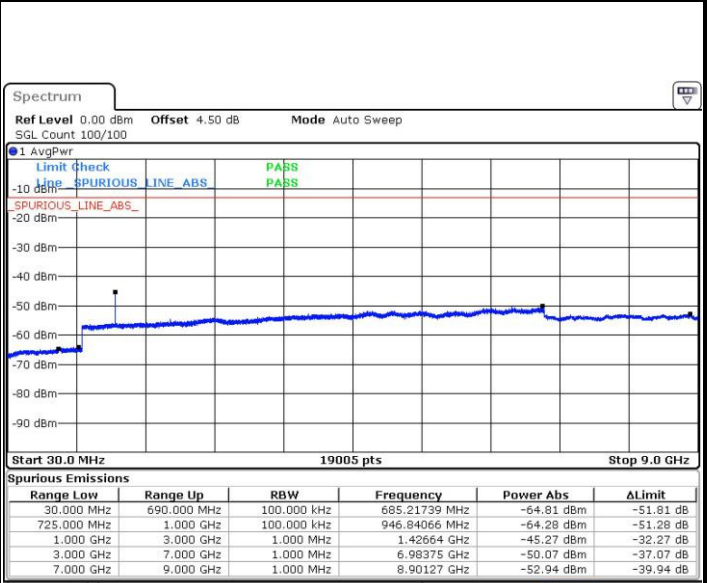

Date: 4 JUL 2016 02:05:45

Date: 4 JUL 2016 02:04:50

LTE Band 12 / 1.4MHz

Highest Channel / QPSK

Date: 4 JUL 2016 02:06:40

Highest Channel / 16QAM

Date: 4 JUL 2016 02:07:35

LTE Band 12 / 3MHz

Lowest Channel / QPSK

Date: 4 JUL 2016 03:24:40

Lowest Channel / 16QAM

Date: 4 JUL 2016 03:24:08

LTE Band 12 / 3MHz

Middle Channel / QPSK

Date: 4 JUL 2016 02:50:21

Middle Channel / 16QAM

Date: 4 JUL 2016 02:49:26

Highest Channel / QPSK

Date: 4 JUL 2016 02:51:16

Highest Channel / 16QAM

Date: 4 JUL 2016 02:52:11