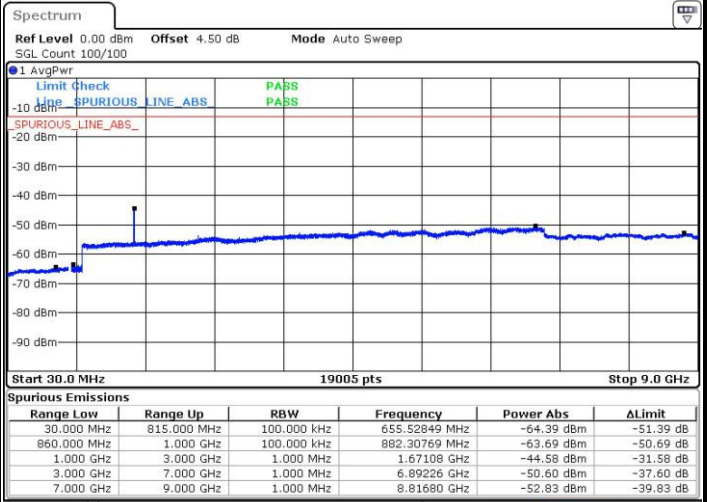

Date: 3 JUL 2016 21:47:38

Date: 3 JUL 2016 21:48:33

Middle Channel / QPSK

Middle Channel / 16QAM

Date: 3 JUL 2016 21:50:13

Date: 3 JUL 2016 21:51:08

LTE Band 5 / 1.4MHz

Highest Channel / QPSK

Date: 3 JUL 2016 22:05:29

Highest Channel / 16QAM

Date: 3 JUL 2016 22:06:24

LTE Band 5 / 3MHz

Lowest Channel / QPSK

Date: 3 JUL 2016 22:20:44

Lowest Channel / 16QAM

Date: 3 JUL 2016 22:21:40

LTE Band 5 / 3MHz

Middle Channel / QPSK

Middle Channel / 16QAM

Date: 3 JUL 2016 22:23:20

Date: 3 JUL 2016 22:24:16

Highest Channel / QPSK

Highest Channel / 16QAM

Date: 3 JUL 2016 22:38:35