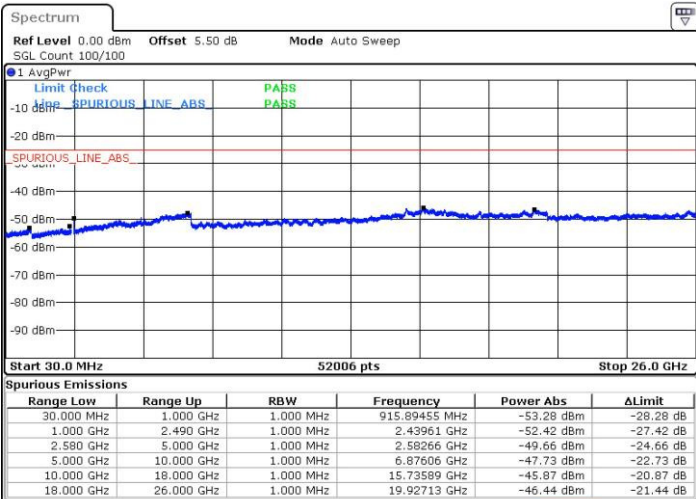

Date: 4 JUL 2016 17:27:28

Date: 4 JUL 2016 17:26:32

LTE Band 7 / 5MHz

Highest Channel / QPSK

Date: 4 JUL 2016 17:28:23

Highest Channel / 16QAM

Date: 4 JUL 2016 17:29:19

LTE Band 7 / 10MHz

Lowest Channel / QPSK

Date: 4 JUL 2016 17:41:40

Lowest Channel / 16QAM

Date: 4 JUL 2016 17:42:36

LTE Band 7 / 10MHz

Middle Channel / QPSK

Middle Channel / 16QAM

Date: 4 JUL 2016 17:44:27

Date: 4 JUL 2016 17:43:31

Highest Channel / QPSK

Highest Channel / 16QAM

Date: 4 JUL 2016 17:45:23

Date: 4 JUL 2016 17:46:19

LTE Band 7 / 15MHz

Lowest Channel / QPSK

Lowest Channel / 16QAM