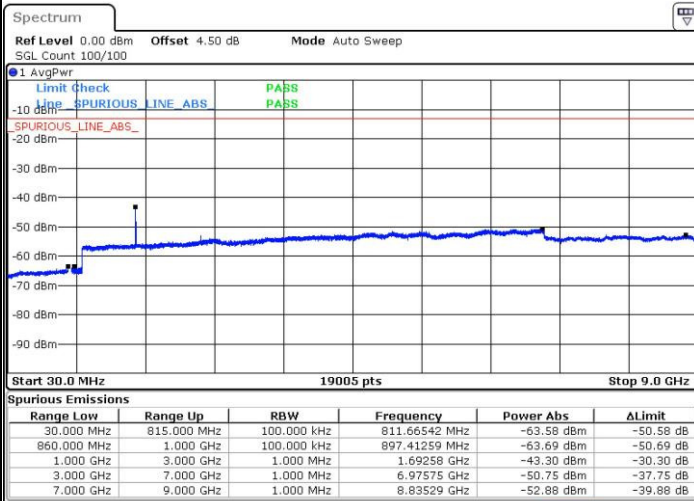

Date: 3 JUL 2016 22:05:29

Highest Channel / 16QAM

Date: 3 JUL 2016 22:06:24

LTE Band 5 / 3MHz

Lowest Channel / QPSK

Date: 3 JUL 2016 22:20:44

Lowest Channel / 16QAM

Date: 3 JUL 2016 22:21:40

LTE Band 5 / 3MHz

Middle Channel / QPSK

Middle Channel / 16QAM

Date: 3 JUL 2016 22:23:20

Date: 3 JUL 2016 22:24:16

Highest Channel / QPSK

Highest Channel / 16QAM

Date: 3 JUL 2016 22:38:35

Date: 3 JUL 2016 22:39:30

LTE Band 5 / 5MHz

Lowest Channel / QPSK

Lowest Channel / 16QAM

Date: 3 JUL 2016 22:53:49

Date: 3 JUL 2016 22:54:44

Middle Channel / QPSK

Middle Channel / 16QAM