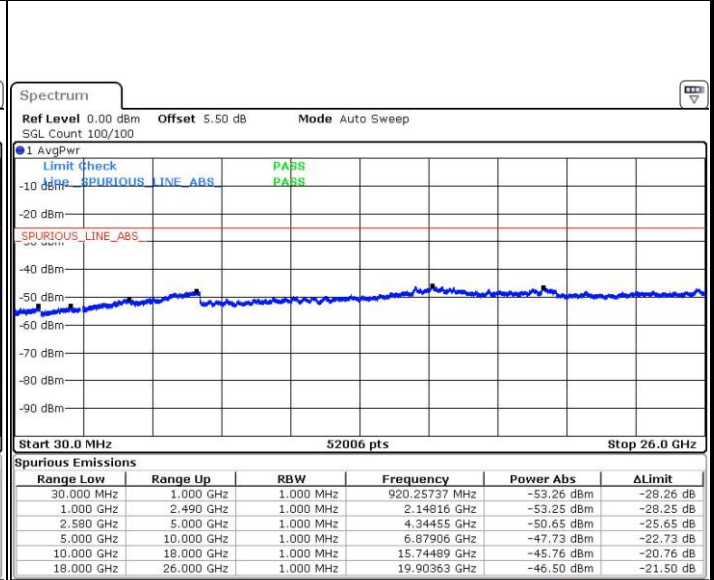

Date: 3 JUL 2016 23:45:44

LTE Band 7 / 5MHz

Lowest Channel / QPSK

Lowest Channel / 16QAM

Date: 4 JUL 2016 17:24:41

Date: 4 JUL 2016 17:25:36

Middle Channel / QPSK

Middle Channel / 16QAM

Date: 4 JUL 2016 17:27:28

Date: 4 JUL 2016 17:26:32

LTE Band 7 / 5MHz

Highest Channel / QPSK

Date: 4 JUL 2016 17:28:23

Highest Channel / 16QAM

Date: 4 JUL 2016 17:29:19

LTE Band 7 / 10MHz

Lowest Channel / QPSK

Date: 4 JUL 2016 17:41:40

Lowest Channel / 16QAM

Date: 4 JUL 2016 17:42:36

LTE Band 7 / 10MHz

Middle Channel / QPSK

Middle Channel / 16QAM

Date: 4 JUL 2016 17:44:27

Date: 4 JUL 2016 17:43:31

Highest Channel / QPSK

Highest Channel / 16QAM

Date: 4 JUL 2016 17:45:23

Date: 4 JUL 2016 17:46:19

LTE Band 7 / 15MHz

Lowest Channel / QPSK

Lowest Channel / 16QAM