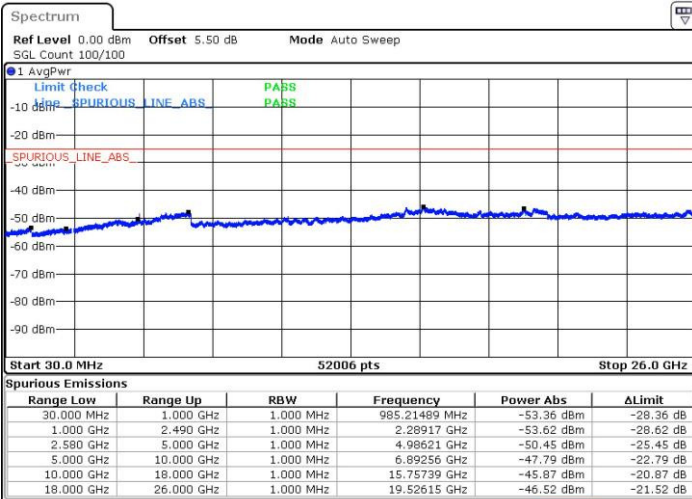

LTE Band 5 / 10MHz

Middle Channel / QPSK

Date: 3 JUL 2016 23:29:31

Middle Channel / 16QAM

Date: 3 JUL 2016 23:30:26

Highest Channel / QPSK

Date: 3 JUL 2016 23:44:48

Highest Channel / 16QAM

Date: 3 JUL 2016 23:45:44

LTE Band 7 / 5MHz

Lowest Channel / QPSK

Lowest Channel / 16QAM

Date: 4 JUL 2016 17:24:41

Date: 4 JUL 2016 17:25:36

Middle Channel / QPSK

Middle Channel / 16QAM

Date: 4 JUL 2016 17:27:28

Date: 4 JUL 2016 17:26:32

LTE Band 7 / 5MHz

Highest Channel / QPSK

Date: 4 JUL 2016 17:28:23

Highest Channel / 16QAM

Date: 4 JUL 2016 17:29:19

LTE Band 7 / 10MHz