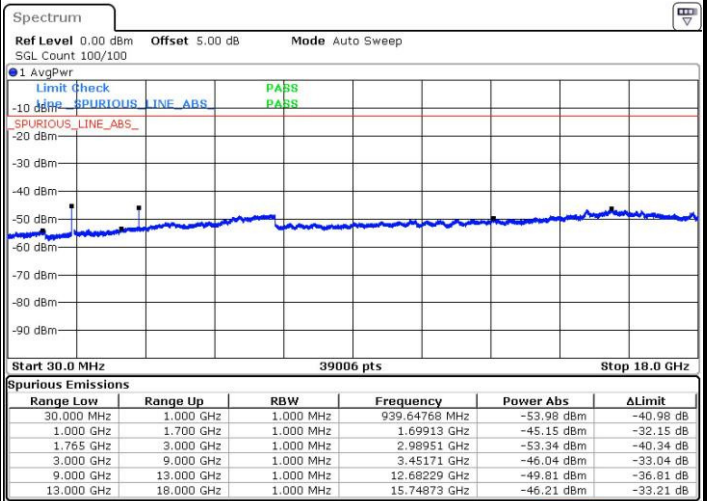

LTE Band 4 / 10MHz

Middle Channel / QPSK

Middle Channel / 16QAM

Date: 4 JUL 2016 15:02:41

Date: 4 JUL 2016 15:03:37

Highest Channel / QPSK

Highest Channel / 16QAM

Date: 4 JUL 2016 15:09:52

Date: 4 JUL 2016 15:10:48

LTE Band 4 / 15MHz

Lowest Channel / QPSK

Lowest Channel / 16QAM

Date: 4 JUL 2016 15:17:04

Date: 4 JUL 2016 15:18:00

Middle Channel / QPSK

Middle Channel / 16QAM

Date: 4 JUL 2016 15:19:41

Date: 4 JUL 2016 15:20:38

LTE Band 4 / 15MHz

Highest Channel / QPSK

Date: 4 JUL 2016 15:55:06

Highest Channel / 16QAM

Date: 4 JUL 2016 15:27:50

LTE Band 4 / 20MHz

Lowest Channel / QPSK

Date: 4 JUL 2016 15:34:05

Lowest Channel / 16QAM

Date: 4 JUL 2016 15:35:02

LTE Band 4 / 20MHz

Middle Channel / QPSK

Middle Channel / 16QAM

Date: 4 JUL 2016 15:36:42