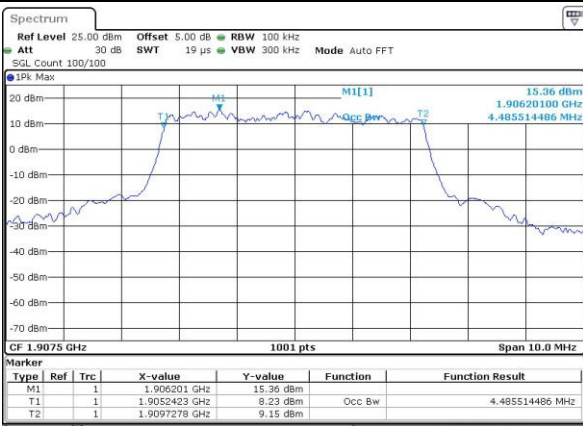

Highest Channel / 3MHz / 16QAM

Date: 4.JUL.2016 10:17:13

LTE Band 2

Lowest Channel / 5MHz / QPSK

Date: 4.JUL.2016 10:24:16

Lowest Channel / 5MHz / 16QAM

Date: 4.JUL.2016 10:24:27

Middle Channel / 5MHz / QPSK

Date: 4.JUL.2016 10:31:27

Middle Channel / 5MHz / 16QAM

Date: 4.JUL.2016 10:31:38

Highest Channel / 5MHz / QPSK

Date: 4.JUL.2016 10:34:04

Highest Channel / 5MHz / 16QAM

Date: 4.JUL.2016 10:34:15

LTE Band 2