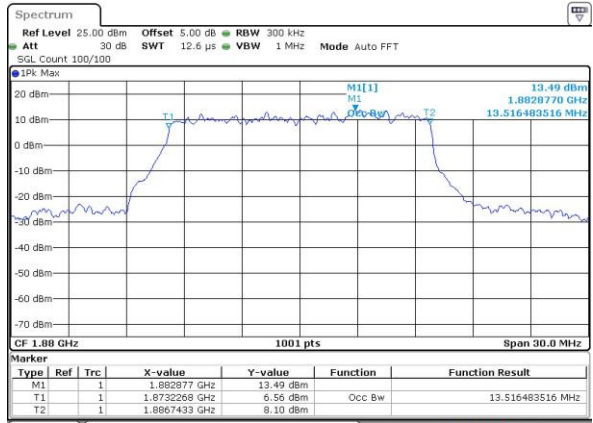

Middle Channel / 15MHz / 16QAM

Date: 4.JUL.2016 11:05:42