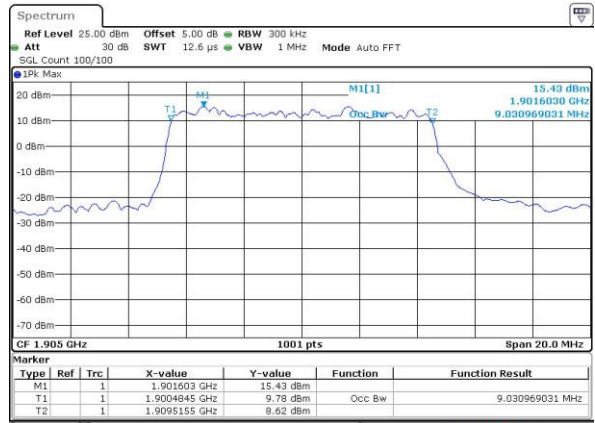

Date: 4.JUL.2016 10:31:27

Middle Channel / 5MHz / 16QAM

Date: 4.JUL.2016 10:31:38

Highest Channel / 5MHz / QPSK

Date: 4.JUL.2016 10:34:04

Highest Channel / 5MHz / 16QAM

Date: 4.JUL.2016 10:34:15

LTE Band 2

Lowest Channel / 10MHz / QPSK

Date: 4.JUL.2016 10:41:17

Lowest Channel / 10MHz / 16QAM

Date: 4.JUL.2016 10:41:28

Middle Channel / 10MHz / QPSK

Date: 4.JUL.2016 10:48:29

Middle Channel / 10MHz / 16QAM

Date: 4.JUL.2016 10:48:40

Highest Channel / 10MHz / QPSK

Date: 4.JUL.2016 10:51:06

Highest Channel / 10MHz / 16QAM

Date: 4.JUL.2016 10:51:16

LTE Band 2

Lowest Channel / 15MHz / QPSK

Date: 4.JUL.2016 10:58:18

Lowest Channel / 15MHz / 16QAM