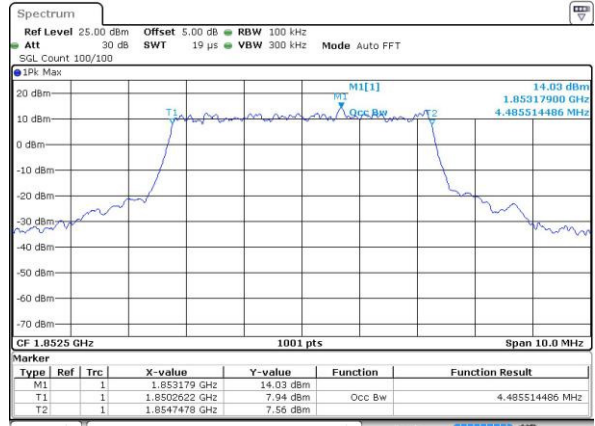

Highest Channel / 3MHz / 16QAM

Date: 4.JUL.2016 10:17:13

LTE Band 2

Lowest Channel / 5MHz / QPSK

Date: 4.JUL.2016 10:24:16

Lowest Channel / 5MHz / 16QAM

Date: 4.JUL.2016 10:24:27

Middle Channel / 5MHz / QPSK

Date: 4.JUL.2016 10:31:27

Middle Channel / 5MHz / 16QAM

Date: 4.JUL.2016 10:31:38

Highest Channel / 5MHz / QPSK

Date: 4.JUL.2016 10:34:04

Highest Channel / 5MHz / 16QAM

Date: 4.JUL.2016 10:34:15

LTE Band 2