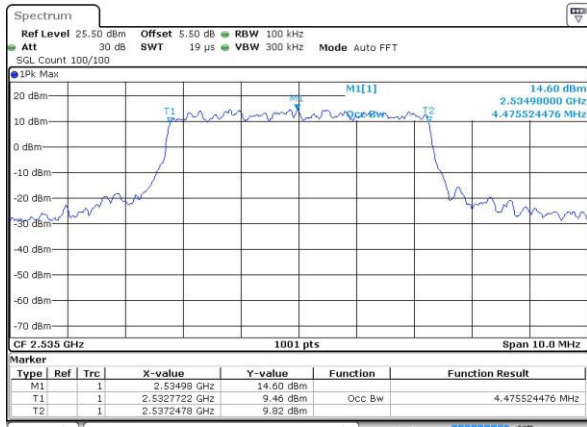

LTE Band 7

Lowest Channel / 5MHz / QPSK

Date: 4 JUL 2016 17:12:31

Lowest Channel / 5MHz / 16QAM

Date: 4 JUL 2016 17:12:53

Middle Channel / 5MHz / QPSK

Date: 4 JUL 2016 17:13:38

Middle Channel / 5MHz / 16QAM

Date: 4 JUL 2016 17:13:16

Highest Channel / 5MHz / QPSK

Date: 4 JUL 2016 17:14:00

Highest Channel / 5MHz / 16QAM

Date: 4 JUL 2016 17:14:22