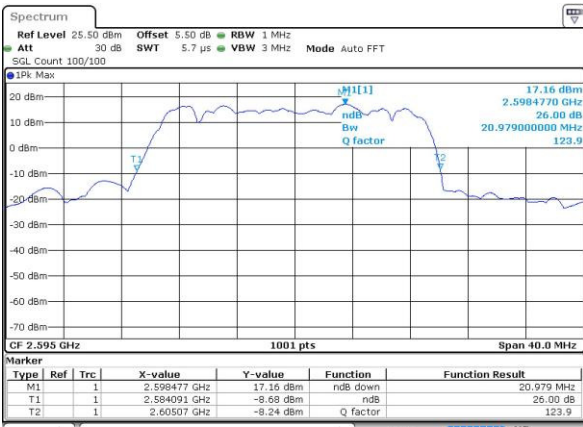

LTE Band 38

Lowest Channel / 20MHz / QPSK

Date: 5 JUL 2016 01:15:09

Lowest Channel / 20MHz / 16QAM

Date: 5 JUL 2016 01:15:28

Middle Channel / 20MHz / QPSK

Date: 5 JUL 2016 01:16:19

Middle Channel / 20MHz / 16QAM

Date: 5 JUL 2016 01:15:49

Highest Channel / 20MHz / QPSK

Date: 5 JUL 2016 01:16:42

Highest Channel / 20MHz / 16QAM

Date: 5 JUL 2016 01:17:26

Occupied Bandwidth

Mode	LTE Band 2 : 99%OBW(MHz)											
	1.4MHz		3MHz		5MHz		10MHz		15MHz		20MHz	
Mod.	QPSK	16QAM	QPSK	16QAM	QPSK	16QAM	QPSK	16QAM	QPSK	16QAM	QPSK	16QAM
Lowest CH	1.09	1.1	2.72	2.71	4.49	4.49	9.13	9.05	13.43	13.4	18.22	18.22
Middle CH	1.1	1.1	2.73	2.71	4.5	4.5	9.09	8.99	13.49	13.52	18.5	18.34
Highest CH	1.1	1.09	2.73	2.71	4.49	4.5	8.99	9.03	13.43	13.49	18.38	18.46