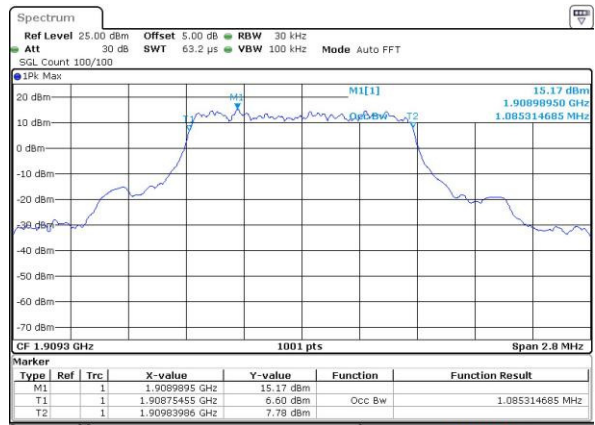

Mode	LTE Band 38 : 99%OBW(MHz)											
BW	1.4MHz		3MHz		5MHz		10MHz		15MHz		20MHz	
Mod.	QPSK	16QAM	QPSK	16QAM	QPSK	16QAM	QPSK	16QAM	QPSK	16QAM	QPSK	16QAM
Lowest CH	-	-	-	-	4.49	4.49	9.01	8.97	13.58	13.37	18.3	18.26
Middle CH	-	-	-	-	4.48	4.49	8.97	9.01	13.46	13.43	18.26	18.3
Highest CH	-	-	-	-	4.48	4.5	9.07	9.05	13.43	13.34	18.14	18.26

LTE Band 2

Lowest Channel / 1.4MHz / QPSK

Date: 4 JUL 2016 09:44:33

Lowest Channel / 1.4MHz / 16QAM

Date: 4 JUL 2016 09:44:44

Middle Channel / 1.4MHz / QPSK

Date: 4 JUL 2016 09:57:26

Middle Channel / 1.4MHz / 16QAM

Date: 4 JUL 2016 09:57:37

Highest Channel / 1.4MHz / QPSK

Date: 4 JUL 2016 10:00:02

Highest Channel / 1.4MHz / 16QAM

Date: 4 JUL 2016 10:00:13

LTE Band 2

Lowest Channel / 3MHz / QPSK

Date: 4.JUL.2016 10:07:14