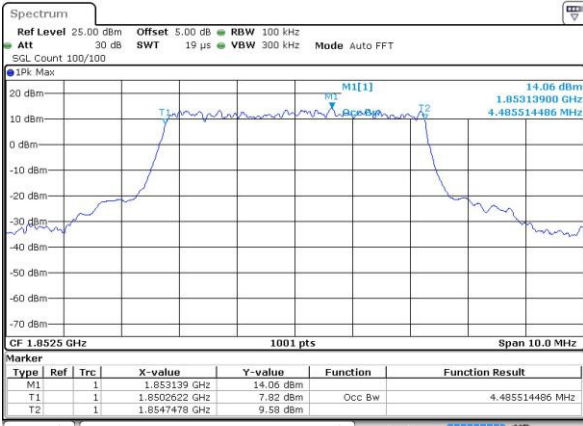

Highest Channel / 3MHz / 16QAM

Date: 4.JUL.2016 10:17:13

LTE Band 2

Lowest Channel / 5MHz / QPSK

Date: 4.JUL.2016 10:24:16

Lowest Channel / 5MHz / 16QAM

Date: 4.JUL.2016 10:24:27

Middle Channel / 5MHz / QPSK

Date: 4.JUL.2016 10:31:27

Middle Channel / 5MHz / 16QAM

Date: 4.JUL.2016 10:31:38

Highest Channel / 5MHz / QPSK

Date: 4.JUL.2016 10:34:04

Highest Channel / 5MHz / 16QAM

Date: 4.JUL.2016 10:34:15

LTE Band 2