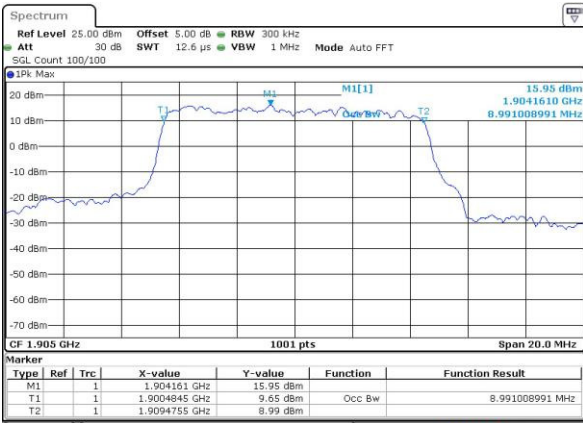

Date: 4.JUL.2016 10:31:27

Middle Channel / 5MHz / 16QAM

Date: 4.JUL.2016 10:31:38

Highest Channel / 5MHz / QPSK

Date: 4.JUL.2016 10:34:04

Highest Channel / 5MHz / 16QAM

Date: 4.JUL.2016 10:34:15

LTE Band 2

Lowest Channel / 10MHz / QPSK

Date: 4.JUL.2016 10:41:17

Lowest Channel / 10MHz / 16QAM

Date: 4.JUL.2016 10:41:28

Middle Channel / 10MHz / QPSK

Date: 4.JUL.2016 10:48:29

Middle Channel / 10MHz / 16QAM

Date: 4.JUL.2016 10:48:40

Highest Channel / 10MHz / QPSK

Date: 4.JUL.2016 10:51:06

Highest Channel / 10MHz / 16QAM

Date: 4.JUL.2016 10:51:16

LTE Band 2

Lowest Channel / 15MHz / QPSK

Date: 4.JUL.2016 10:58:18

Lowest Channel / 15MHz / 16QAM