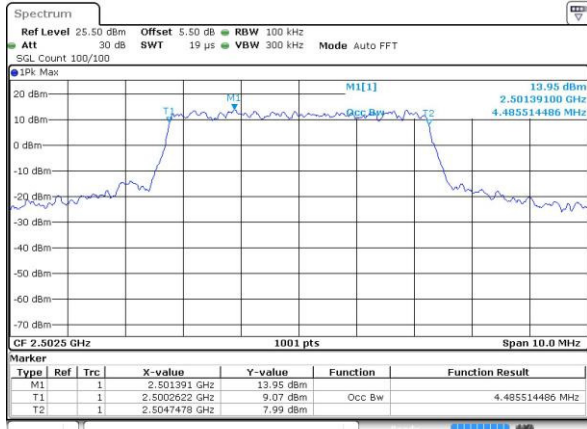

Date: 3.JUL.2016 22:57:32

Highest Channel / 5MHz / 16QAM

Date: 3.JUL.2016 22:57:43

LTE Band 5

Lowest Channel / 10MHz / QPSK

Date: 3.JUL.2016 23:12:48

Lowest Channel / 10MHz / 16QAM

Date: 3.JUL.2016 23:12:59

Middle Channel / 10MHz / QPSK

Date: 3.JUL.2016 23:49:12

Middle Channel / 10MHz / 16QAM

Date: 3.JUL.2016 23:28:13

Highest Channel / 10MHz / QPSK

Date: 3.JUL.2016 23:30:38

Highest Channel / 10MHz / 16QAM

Date: 3.JUL.2016 23:30:49

LTE Band 7

Lowest Channel / 5MHz / QPSK

Date: 4 JUL 2016 17:12:31

Lowest Channel / 5MHz / 16QAM

Date: 4 JUL 2016 17:12:53

Middle Channel / 5MHz / QPSK

Date: 4 JUL 2016 17:13:38

Middle Channel / 5MHz / 16QAM