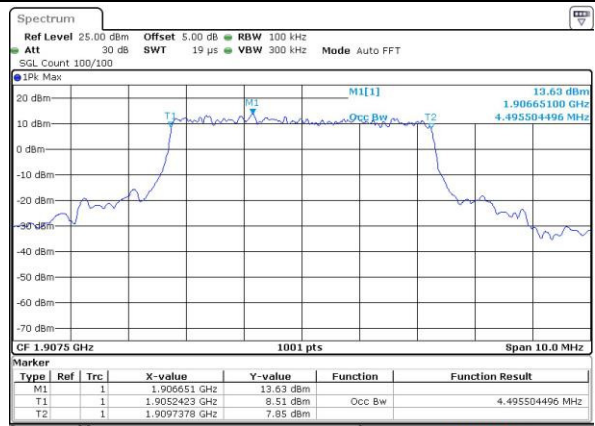

Date: 4.JUL.2016 10:31:27

Middle Channel / 5MHz / 16QAM

Date: 4.JUL.2016 10:31:38

Highest Channel / 5MHz / QPSK

Date: 4.JUL.2016 10:34:04

Highest Channel / 5MHz / 16QAM

Date: 4.JUL.2016 10:34:15

LTE Band 2