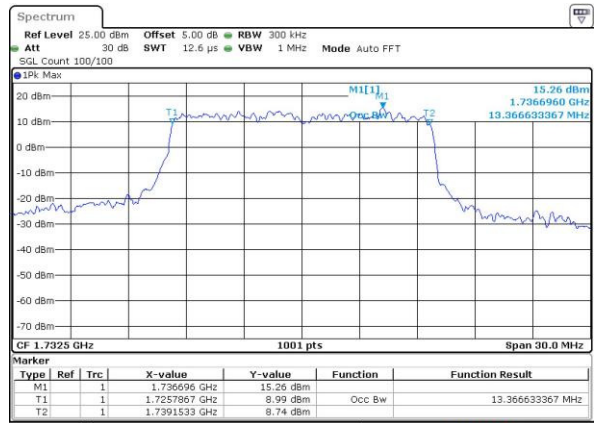

Highest Channel / 10MHz / 16QAM

Date: 4 JUL 2016 15:04:00

LTE Band 4

Lowest Channel / 15MHz / QPSK

Date: 4.JUL.2016 15:11:01

Lowest Channel / 15MHz / 16QAM

Date: 4.JUL.2016 15:11:12

Middle Channel / 15MHz / QPSK

Date: 4.JUL.2016 15:18:12

Middle Channel / 15MHz / 16QAM

Date: 4.JUL.2016 15:18:24

Highest Channel / 15MHz / QPSK

Date: 4.JUL.2016 15:20:50

Highest Channel / 15MHz / 16QAM

Date: 4.JUL.2016 15:21:01

LTE Band 4