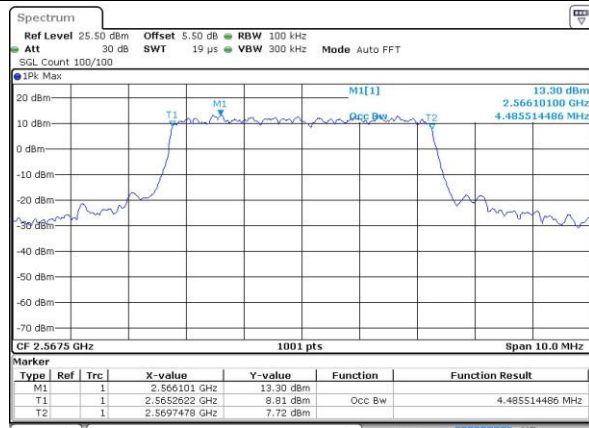

LTE Band 7

Lowest Channel / 5MHz / QPSK

Date: 4 JUL 2016 17:12:31

Lowest Channel / 5MHz / 16QAM

Date: 4 JUL 2016 17:12:53

Middle Channel / 5MHz / QPSK

Date: 4 JUL 2016 17:13:38

Middle Channel / 5MHz / 16QAM

Date: 4 JUL 2016 17:13:16

Highest Channel / 5MHz / QPSK

Date: 4 JUL 2016 17:14:00

Highest Channel / 5MHz / 16QAM

Date: 4 JUL 2016 17:14:22