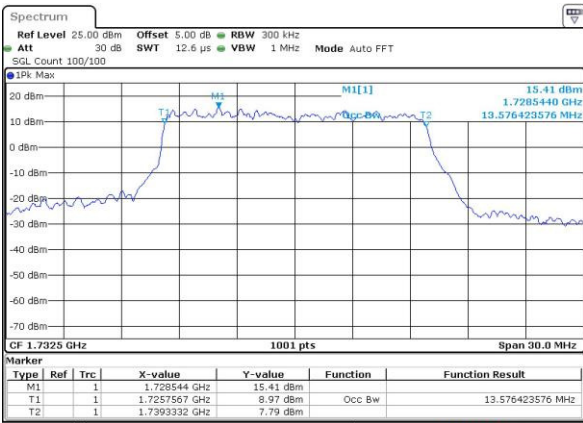

Highest Channel / 10MHz / 16QAM

Date: 4 JUL 2016 15:04:00

LTE Band 4

Lowest Channel / 15MHz / QPSK

Date: 4.JUL.2016 15:11:01

Lowest Channel / 15MHz / 16QAM

Date: 4.JUL.2016 15:11:12

Middle Channel / 15MHz / QPSK

Date: 4.JUL.2016 15:18:12

Middle Channel / 15MHz / 16QAM

Date: 4.JUL.2016 15:18:24

Highest Channel / 15MHz / QPSK

Date: 4.JUL.2016 15:20:50

Highest Channel / 15MHz / 16QAM

Date: 4.JUL.2016 15:21:01

LTE Band 4