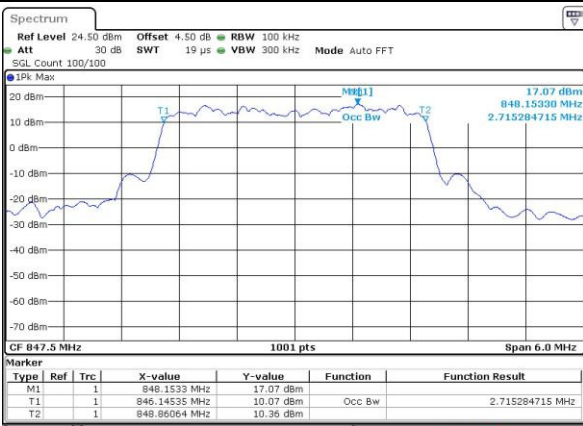

Date: 3 JUL 2016 21:51:31

LTE Band 5

Lowest Channel / 3MHz / QPSK

Date: 3.JUL.2016 22:06:36

Lowest Channel / 3MHz / 16QAM

Date: 3.JUL.2016 22:06:47

Middle Channel / 3MHz / QPSK

Date: 3.JUL.2016 22:21:51

Middle Channel / 3MHz / 16QAM

Date: 3.JUL.2016 22:22:02

Highest Channel / 3MHz / QPSK

Date: 3.JUL.2016 22:24:27

Highest Channel / 3MHz / 16QAM

Date: 3.JUL.2016 22:24:38

LTE Band 5

Lowest Channel / 5MHz / QPSK