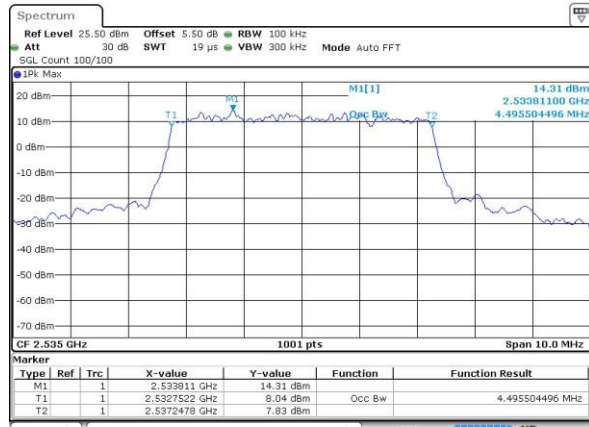

LTE Band 7

Lowest Channel / 5MHz / QPSK

Date: 4 JUL 2016 17:12:31

Lowest Channel / 5MHz / 16QAM

Date: 4 JUL 2016 17:12:53

Middle Channel / 5MHz / QPSK

Date: 4 JUL 2016 17:13:38

Middle Channel / 5MHz / 16QAM

Date: 4 JUL 2016 17:13:16

Highest Channel / 5MHz / QPSK

Date: 4 JUL 2016 17:14:00

Highest Channel / 5MHz / 16QAM

Date: 4 JUL 2016 17:14:22