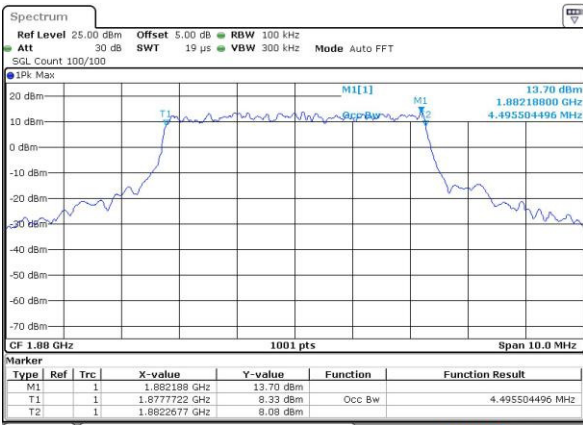

Highest Channel / 3MHz / 16QAM

Date: 4.JUL.2016 10:17:13

LTE Band 2

Lowest Channel / 5MHz / QPSK

Date: 4.JUL.2016 10:24:16

Lowest Channel / 5MHz / 16QAM

Date: 4.JUL.2016 10:24:27

Middle Channel / 5MHz / QPSK

Date: 4.JUL.2016 10:31:27

Middle Channel / 5MHz / 16QAM

Date: 4.JUL.2016 10:31:38

Highest Channel / 5MHz / QPSK

Date: 4.JUL.2016 10:34:04

Highest Channel / 5MHz / 16QAM

Date: 4.JUL.2016 10:34:15

LTE Band 2