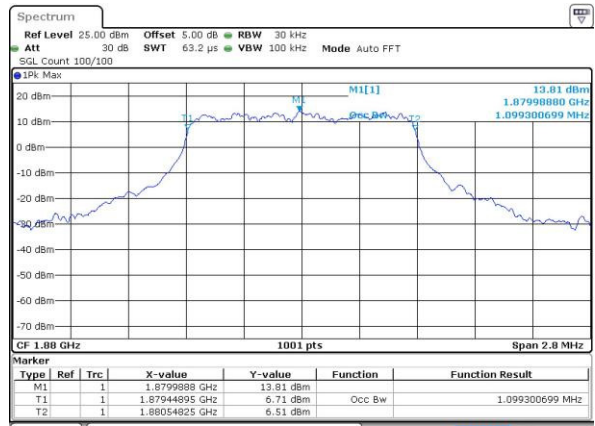

Mode	LTE Band 38 : 99%OBW(MHz)											
BW	1.4MHz		3MHz		5MHz		10MHz		15MHz		20MHz	
Mod.	QPSK	16QAM	QPSK	16QAM	QPSK	16QAM	QPSK	16QAM	QPSK	16QAM	QPSK	16QAM
Lowest CH	-	-	-	-	4.49	4.49	9.01	8.97	13.58	13.37	18.3	18.26
Middle CH	-	-	-	-	4.48	4.49	8.97	9.01	13.46	13.43	18.26	18.3
Highest CH	-	-	-	-	4.48	4.5	9.07	9.05	13.43	13.34	18.14	18.26

LTE Band 2

Lowest Channel / 1.4MHz / QPSK

Date: 4 JUL 2016 09:44:33

Lowest Channel / 1.4MHz / 16QAM

Date: 4 JUL 2016 09:44:44

Middle Channel / 1.4MHz / QPSK

Date: 4 JUL 2016 09:57:26

Middle Channel / 1.4MHz / 16QAM

Date: 4 JUL 2016 09:57:37

Highest Channel / 1.4MHz / QPSK

Date: 4 JUL 2016 10:00:02

Highest Channel / 1.4MHz / 16QAM

Date: 4 JUL 2016 10:00:13

LTE Band 2

Lowest Channel / 3MHz / QPSK

Date: 4.JUL.2016 10:07:14