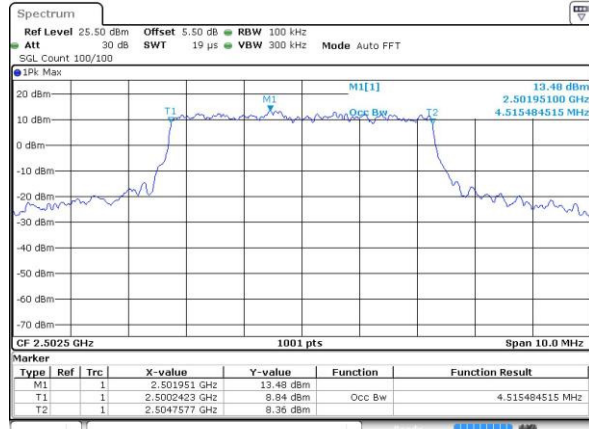

Date: 3.JUL.2016 22:57:32

Highest Channel / 5MHz / 16QAM

Date: 3.JUL.2016 22:57:43

LTE Band 5

Lowest Channel / 10MHz / QPSK

Date: 3.JUL.2016 23:12:48

Lowest Channel / 10MHz / 16QAM

Date: 3.JUL.2016 23:12:59

Middle Channel / 10MHz / QPSK

Date: 3.JUL.2016 23:49:12

Middle Channel / 10MHz / 16QAM

Date: 3.JUL.2016 23:28:13

Highest Channel / 10MHz / QPSK

Date: 3.JUL.2016 23:30:38

Highest Channel / 10MHz / 16QAM

Date: 3.JUL.2016 23:30:49

LTE Band 7

Lowest Channel / 5MHz / QPSK

Date: 4 JUL 2016 17:12:31

Lowest Channel / 5MHz / 16QAM

Date: 4 JUL 2016 17:12:53

Middle Channel / 5MHz / QPSK

Date: 4 JUL 2016 17:13:38

Middle Channel / 5MHz / 16QAM