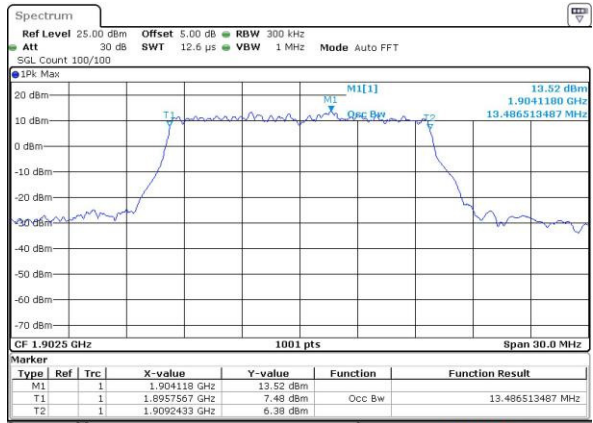

Highest Channel / 10MHz / QPSK

Date: 4.JUL.2016 10:51:06

Highest Channel / 10MHz / 16QAM

Date: 4.JUL.2016 10:51:16

LTE Band 2

Lowest Channel / 15MHz / QPSK

Date: 4.JUL.2016 10:58:18

Lowest Channel / 15MHz / 16QAM

Date: 4.JUL.2016 10:58:29

Middle Channel / 15MHz / QPSK

Date: 4.JUL.2016 11:05:31

Middle Channel / 15MHz / 16QAM

Date: 4.JUL.2016 11:05:42

Highest Channel / 15MHz / QPSK

Date: 4.JUL.2016 11:08:08

Highest Channel / 15MHz / 16QAM

Date: 4.JUL.2016 11:08:19

LTE Band 2

Lowest Channel / 20MHz / QPSK

Date: 4.JUL.2016 11:15:20

Lowest Channel / 20MHz / 16QAM

Date: 4.JUL.2016 11:15:31

Middle Channel / 20MHz / QPSK

Date: 4.JUL.2016 11:22:33