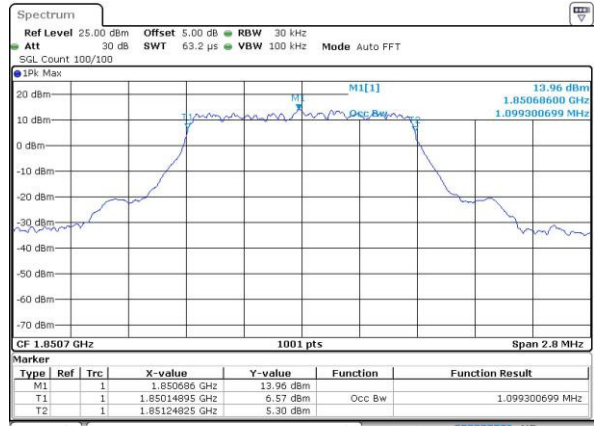

Mode	LTE Band 25 : 99%OBW(MHz)											
BW	1.4MHz		3MHz		5MHz		10MHz		15MHz		20MHz	
Mod.	QPSK	16QAM	QPSK	16QAM	QPSK	16QAM	QPSK	16QAM	QPSK	16QAM	QPSK	16QAM
Lowest CH	-	-	-	-	-	-	-	-	-	-	-	-
Middle CH	-	-	-	-	-	-	-	-	-	-	-	-
Highest CH	1.1	1.09	2.72	2.72	4.48	4.51	9.05	9.01	13.46	13.43	18.5	18.26

Mode	LTE Band 38 : 99%OBW(MHz)											
BW	1.4MHz		3MHz		5MHz		10MHz		15MHz		20MHz	
Mod.	QPSK	16QAM	QPSK	16QAM	QPSK	16QAM	QPSK	16QAM	QPSK	16QAM	QPSK	16QAM
Lowest CH	-	-	-	-	4.49	4.49	9.01	8.97	13.58	13.37	18.3	18.26
Middle CH	-	-	-	-	4.48	4.49	8.97	9.01	13.46	13.43	18.26	18.3
Highest CH	-	-	-	-	4.48	4.5	9.07	9.05	13.43	13.34	18.14	18.26

LTE Band 2

Lowest Channel / 1.4MHz / QPSK

Date: 4 JUL 2016 09:44:33

Lowest Channel / 1.4MHz / 16QAM

Date: 4 JUL 2016 09:44:44

Middle Channel / 1.4MHz / QPSK

Date: 4 JUL 2016 09:57:26

Middle Channel / 1.4MHz / 16QAM

Date: 4 JUL 2016 09:57:37

Highest Channel / 1.4MHz / QPSK

Date: 4 JUL 2016 10:00:02

Highest Channel / 1.4MHz / 16QAM

Date: 4 JUL 2016 10:00:13

LTE Band 2

Lowest Channel / 3MHz / QPSK

Date: 4.JUL.2016 10:07:14