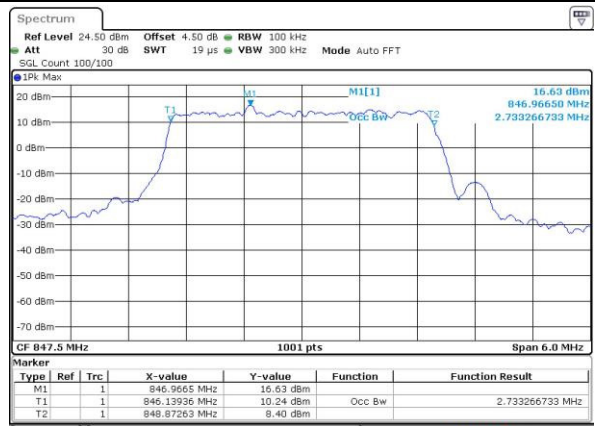

Date: 3 JUL 2016 21:51:31

LTE Band 5

Lowest Channel / 3MHz / QPSK

Date: 3.JUL.2016 22:06:36

Lowest Channel / 3MHz / 16QAM

Date: 3.JUL.2016 22:06:47

Middle Channel / 3MHz / QPSK

Date: 3.JUL.2016 22:21:51

Middle Channel / 3MHz / 16QAM

Date: 3.JUL.2016 22:22:02

Highest Channel / 3MHz / QPSK

Date: 3.JUL.2016 22:24:27

Highest Channel / 3MHz / 16QAM

Date: 3.JUL.2016 22:24:38

LTE Band 5

Lowest Channel / 5MHz / QPSK

Date: 3.JUL.2016 22:39:41

Lowest Channel / 5MHz / 16QAM

Date: 3.JUL.2016 22:39:52

Middle Channel / 5MHz / QPSK

Date: 3.JUL.2016 22:54:96

Middle Channel / 5MHz / 16QAM

Date: 3.JUL.2016 22:55:07

Highest Channel / 5MHz / QPSK