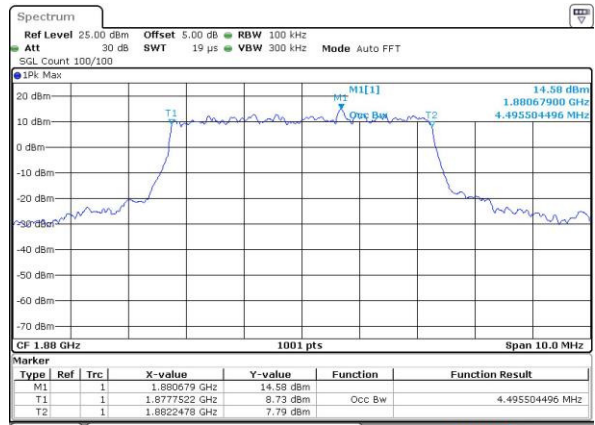

Highest Channel / 3MHz / 16QAM

Date: 4.JUL.2016 10:17:13

LTE Band 2

Lowest Channel / 5MHz / QPSK

Date: 4.JUL.2016 10:24:16

Lowest Channel / 5MHz / 16QAM

Date: 4.JUL.2016 10:24:27

Middle Channel / 5MHz / QPSK

Date: 4.JUL.2016 10:31:27

Middle Channel / 5MHz / 16QAM

Date: 4.JUL.2016 10:31:38

Highest Channel / 5MHz / QPSK

Date: 4.JUL.2016 10:34:04

Highest Channel / 5MHz / 16QAM

Date: 4.JUL.2016 10:34:15

LTE Band 2