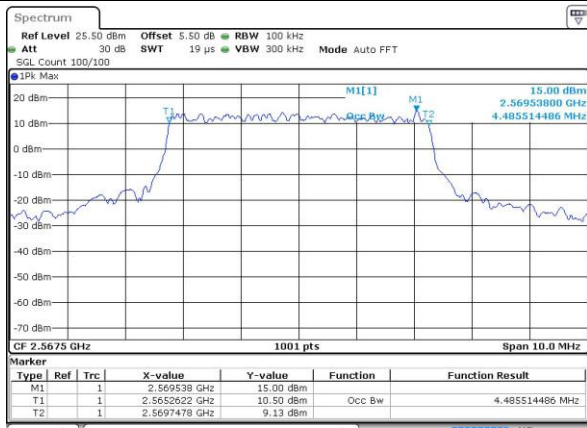

LTE Band 7

Lowest Channel / 5MHz / QPSK

Date: 4 JUL 2016 17:12:31

Lowest Channel / 5MHz / 16QAM

Date: 4 JUL 2016 17:12:53

Middle Channel / 5MHz / QPSK

Date: 4 JUL 2016 17:13:38

Middle Channel / 5MHz / 16QAM

Date: 4 JUL 2016 17:13:16

Highest Channel / 5MHz / QPSK

Date: 4 JUL 2016 17:14:00

Highest Channel / 5MHz / 16QAM

Date: 4 JUL 2016 17:14:22