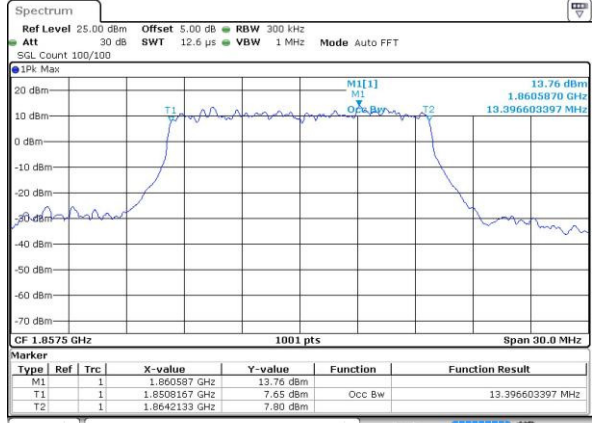

Highest Channel / 10MHz / QPSK

Date: 4.JUL.2016 10:51:06

Highest Channel / 10MHz / 16QAM

Date: 4.JUL.2016 10:51:16

LTE Band 2

Lowest Channel / 15MHz / QPSK

Date: 4.JUL.2016 10:58:18

Lowest Channel / 15MHz / 16QAM