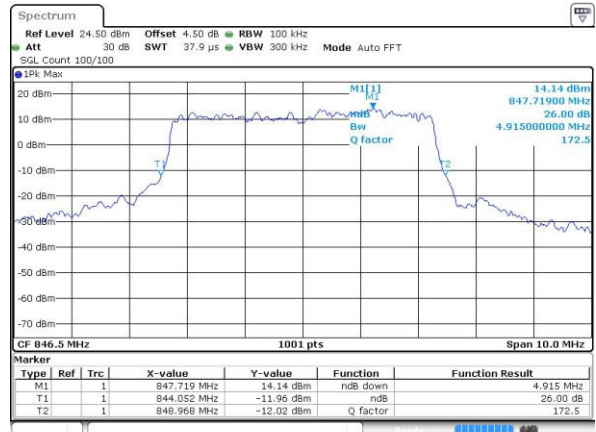

Date: 3.JUL.2016 22:22:25

Highest Channel / 3MHz / QPSK

Date: 3.JUL.2016 22:24:49

Highest Channel / 3MHz / 16QAM

Date: 3.JUL.2016 22:25:00

LTE Band 5

Lowest Channel / 5MHz / QPSK

Date: 3.JUL.2016 22:40:03

Lowest Channel / 5MHz / 16QAM

Date: 3.JUL.2016 22:40:14

Middle Channel / 5MHz / QPSK

Date: 3.JUL.2016 22:55:18

Middle Channel / 5MHz / 16QAM

Date: 3.JUL.2016 22:55:30

Highest Channel / 5MHz / QPSK

Date: 3.JUL.2016 22:57:55

Highest Channel / 5MHz / 16QAM

Date: 3.JUL.2016 22:58:06

LTE Band 5

Lowest Channel / 10MHz / QPSK

Date: 3.JUL.2016 23:13:10

Lowest Channel / 10MHz / 16QAM

Date: 3.JUL.2016 23:48:22

Middle Channel / 10MHz / QPSK