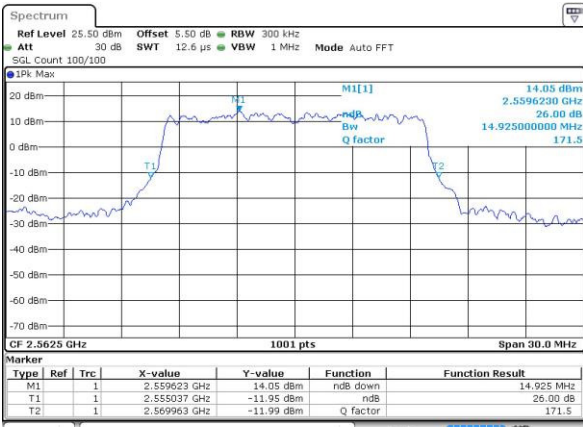

Date: 4.JUL.2016 17:31:32

LTE Band 7

Lowest Channel / 15MHz / QPSK

Date: 4.JUL.2016 17:47:06

Lowest Channel / 15MHz / 16QAM

Date: 4.JUL.2016 17:46:44

Middle Channel / 15MHz / QPSK

Date: 4.JUL.2016 17:47:28

Middle Channel / 15MHz / 16QAM

Date: 4.JUL.2016 17:47:50

Highest Channel / 15MHz / QPSK

Date: 4.JUL.2016 17:48:34

Highest Channel / 15MHz / 16QAM

Date: 4.JUL.2016 17:48:12

LTE Band 7

Lowest Channel / 20MHz / QPSK