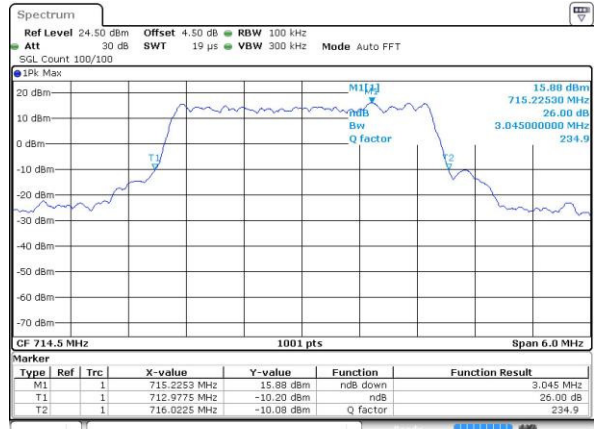

LTE Band 12

Lowest Channel / 3MHz / QPSK

Date: 4.JUL.2016 02:35:07

Lowest Channel / 3MHz / 16QAM

Date: 4.JUL.2016 02:34:56

Middle Channel / 3MHz / QPSK

Date: 4.JUL.2016 02:34:34

Middle Channel / 3MHz / 16QAM

Date: 4.JUL.2016 02:34:45

Highest Channel / 3MHz / QPSK

Date: 4.JUL.2016 02:34:22

Highest Channel / 3MHz / 16QAM

Date: 4.JUL.2016 02:34:11

LTE Band 12

Lowest Channel / 5MHz / QPSK

Date: 4 JUL 2016 03:27:42