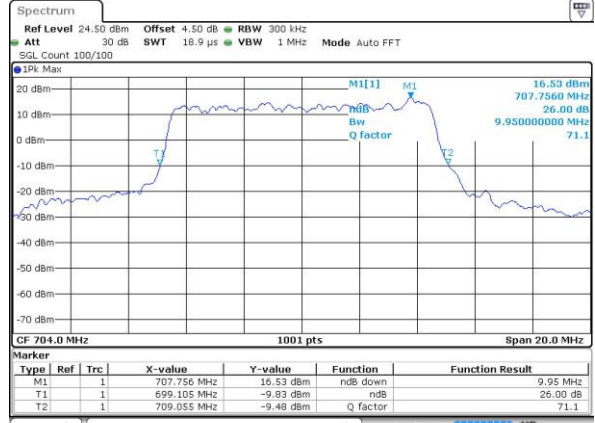

Highest Channel / 5MHz / 16QAM

Date: 4 JUL 2016 03:26:43

LTE Band 12

Lowest Channel / 10MHz / QPSK

Date: 4.JUL.2016 03:30:03

Lowest Channel / 10MHz / 16QAM

Date: 4.JUL.2016 03:29:51

Middle Channel / 10MHz / QPSK

Date: 4.JUL.2016 03:29:26

Middle Channel / 10MHz / 16QAM

Date: 4.JUL.2016 03:29:39

Highest Channel / 10MHz / QPSK

Date: 4.JUL.2016 03:29:14

Highest Channel / 10MHz / 16QAM

Date: 4.JUL.2016 03:29:02

LTE Band 17