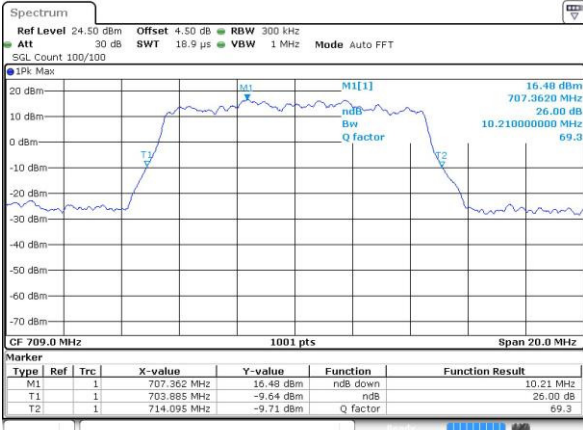

Highest Channel / 5MHz / QPSK

Date: 4 JUL 2016 00:48:41

Highest Channel / 5MHz / 16QAM

Date: 4 JUL 2016 00:48:53

LTE Band 17

Lowest Channel / 10MHz / QPSK

Date: 4 JUL 2016 00:55:56

Lowest Channel / 10MHz / 16QAM