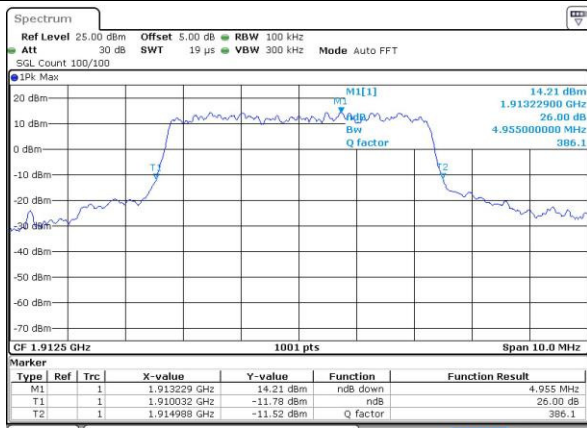

Date: 4 JUL 2016 01:05:57

LTE Band 25

Highest Channel / 1.4MHz / QPSK

Date: 4 JUL 2016 21:51:14

Highest Channel / 1.4MHz / 16QAM

Date: 4 JUL 2016 21:51:37

Highest Channel / 3MHz / QPSK

Date: 4 JUL 2016 22:12:42

Highest Channel / 3MHz / 16QAM

Date: 4 JUL 2016 22:12:54

Highest Channel / 5MHz / QPSK

Date: 4 JUL 2016 22:13:29

Highest Channel / 5MHz / 16QAM

Date: 4 JUL 2016 22:13:50

LTE Band 25

Highest Channel / 10MHz / QPSK