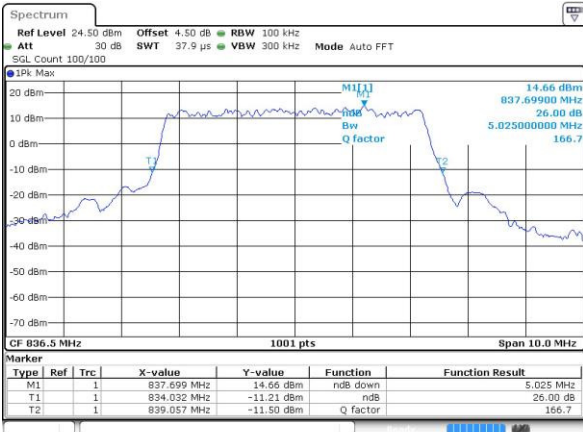

Middle Channel / 5MHz / QPSK

Date: 3.JUL.2016 22:55:18