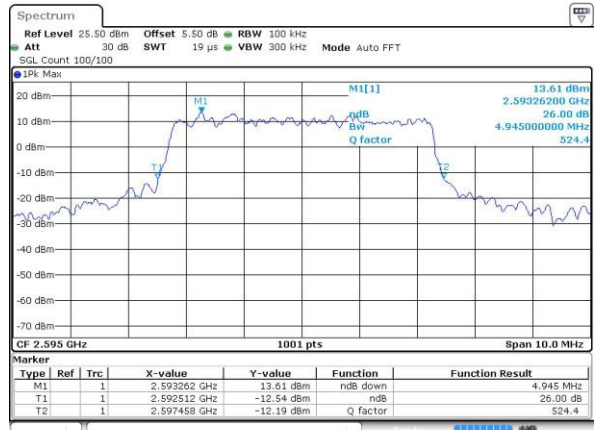

Date: 4 JUL 2016 22:23:00

Highest Channel / 10MHz / 16QAM

Date: 4 JUL 2016 22:22:50

Highest Channel / 15MHz / QPSK

Date: 4 JUL 2016 22:39:55

Highest Channel / 15MHz / 16QAM

Date: 4 JUL 2016 22:24:01

Highest Channel / 20MHz / QPSK

Date: 4 JUL 2016 22:38:41

Highest Channel / 20MHz / 16QAM

Date: 4 JUL 2016 22:37:59

LTE Band 38

Lowest Channel / 5MHz / QPSK

Date: 4 JUL 2016 23:19:17

Lowest Channel / 5MHz / 16QAM

Date: 4 JUL 2016 23:19:44

Middle Channel / 5MHz / QPSK

Date: 4 JUL 2016 23:27:36

Middle Channel / 5MHz / 16QAM

Date: 4 JUL 2016 23:27:14

Highest Channel / 5MHz / QPSK

Date: 5 JUL 2016 01:09:39

Highest Channel / 5MHz / 16QAM

Date: 5 JUL 2016 01:09:17