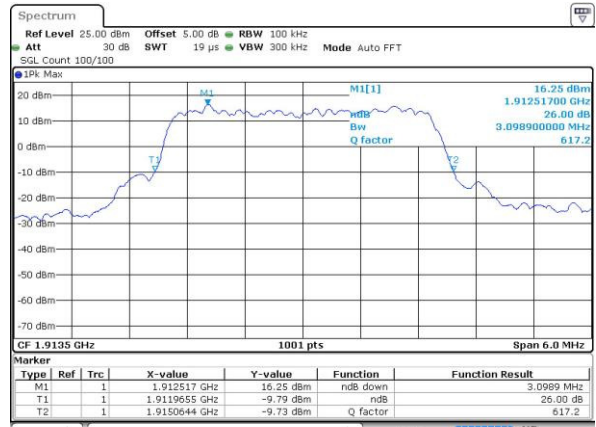

Date: 4 JUL 2016 00:56:07

Middle Channel / 10MHz / QPSK

Date: 4 JUL 2016 01:03:11

Middle Channel / 10MHz / 16QAM

Date: 4 JUL 2016 01:03:23

Highest Channel / 10MHz / QPSK

Date: 4 JUL 2016 01:05:46

Highest Channel / 10MHz / 16QAM

Date: 4 JUL 2016 01:05:57

LTE Band 25

Highest Channel / 1.4MHz / QPSK

Date: 4 JUL 2016 21:51:14

Highest Channel / 1.4MHz / 16QAM

Date: 4 JUL 2016 21:51:37

Highest Channel / 3MHz / QPSK

Date: 4 JUL 2016 22:12:42

Highest Channel / 3MHz / 16QAM

Date: 4 JUL 2016 22:12:54

Highest Channel / 5MHz / QPSK

Date: 4 JUL 2016 22:13:29

Highest Channel / 5MHz / 16QAM

Date: 4 JUL 2016 22:13:50

LTE Band 25

Highest Channel / 10MHz / QPSK