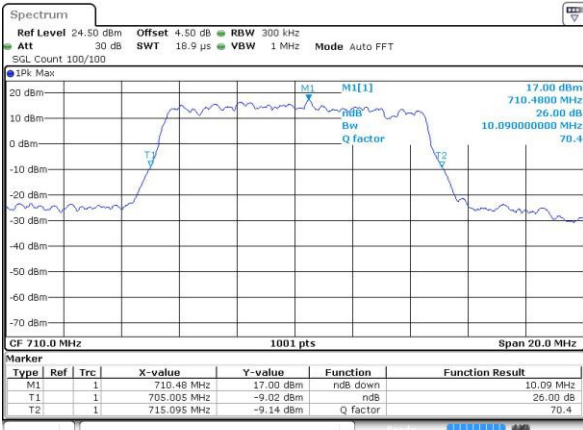

Middle Channel / 10MHz / QPSK

Date: 4 JUL 2016 01:03:11