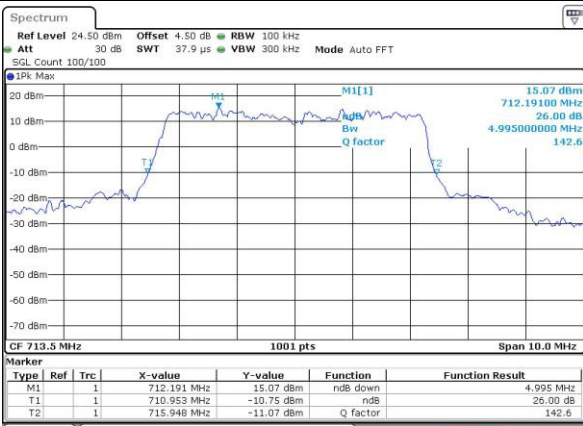

Date: 4.JUL.2016 03:29:26

Middle Channel / 10MHz / 16QAM

Date: 4.JUL.2016 03:29:39

Highest Channel / 10MHz / QPSK

Date: 4.JUL.2016 03:29:14

Highest Channel / 10MHz / 16QAM

Date: 4.JUL.2016 03:29:02

LTE Band 17

Lowest Channel / 5MHz / QPSK

Date: 4 JUL 2016 00:38:53

Lowest Channel / 5MHz / 16QAM

Date: 4 JUL 2016 00:39:04

Middle Channel / 5MHz / QPSK

Date: 4 JUL 2016 01:20:58

Middle Channel / 5MHz / 16QAM

Date: 4 JUL 2016 00:46:18

Highest Channel / 5MHz / QPSK

Date: 4 JUL 2016 00:48:41

Highest Channel / 5MHz / 16QAM

Date: 4 JUL 2016 00:48:53

LTE Band 17

Lowest Channel / 10MHz / QPSK

Date: 4 JUL 2016 00:55:56

Lowest Channel / 10MHz / 16QAM