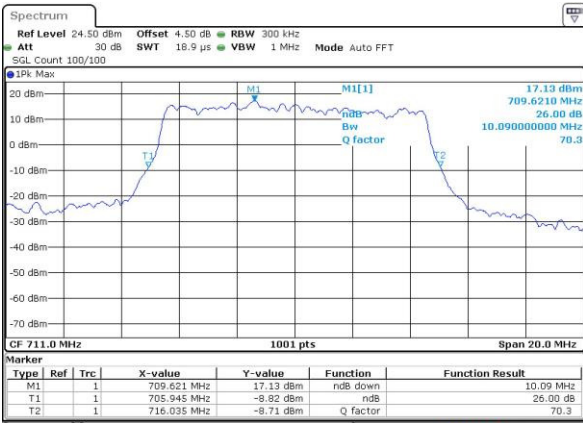

Lowest Channel / 5MHz / 16QAM

Date: 4 JUL 2016 03:27:30

Middle Channel / 5MHz / QPSK

Date: 4 JUL 2016 03:27:06

Middle Channel / 5MHz / 16QAM

Date: 4 JUL 2016 03:27:17

Highest Channel / 5MHz / QPSK

Date: 4 JUL 2016 03:26:55

Highest Channel / 5MHz / 16QAM

Date: 4 JUL 2016 03:26:43

LTE Band 12

Lowest Channel / 10MHz / QPSK

Date: 4.JUL.2016 03:30:03

Lowest Channel / 10MHz / 16QAM

Date: 4.JUL.2016 03:29:51

Middle Channel / 10MHz / QPSK

Date: 4.JUL.2016 03:29:26

Middle Channel / 10MHz / 16QAM

Date: 4.JUL.2016 03:29:39

Highest Channel / 10MHz / QPSK

Date: 4.JUL.2016 03:29:14

Highest Channel / 10MHz / 16QAM

Date: 4.JUL.2016 03:29:02

LTE Band 17