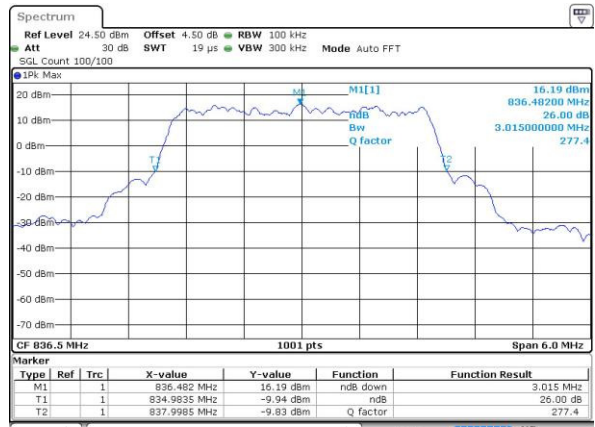

LTE Band 5

Lowest Channel / 3MHz / QPSK

Date: 3.JUL.2016 22:06:58

Lowest Channel / 3MHz / 16QAM

Date: 3.JUL.2016 22:07:10

Middle Channel / 3MHz / QPSK

Date: 3.JUL.2016 22:22:14

Middle Channel / 3MHz / 16QAM

Date: 3.JUL.2016 22:22:25

Highest Channel / 3MHz / QPSK

Date: 3.JUL.2016 22:24:49

Highest Channel / 3MHz / 16QAM

Date: 3.JUL.2016 22:25:00

LTE Band 5

Lowest Channel / 5MHz / QPSK

Date: 3.JUL.2016 22:40:03