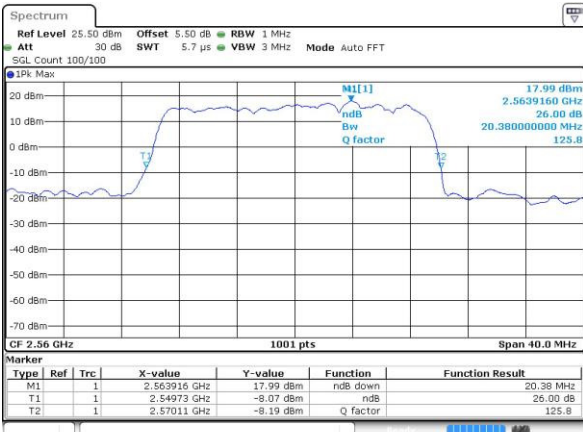

Date: 4.JUL.2016 18:04:06

Lowest Channel / 20MHz / 16QAM

Date: 4.JUL.2016 18:03:43

Middle Channel / 20MHz / QPSK

Date: 4.JUL.2016 18:04:28

Middle Channel / 20MHz / 16QAM

Date: 4.JUL.2016 18:04:50

Highest Channel / 20MHz / QPSK

Date: 4.JUL.2016 18:05:34

Highest Channel / 20MHz / 16QAM

Date: 4.JUL.2016 18:05:12

LTE Band 12

Lowest Channel / 1.4MHz / QPSK

Date: 4 JUL 2016 02:02:04

Lowest Channel / 1.4MHz / 16QAM

Date: 4 JUL 2016 02:01:52