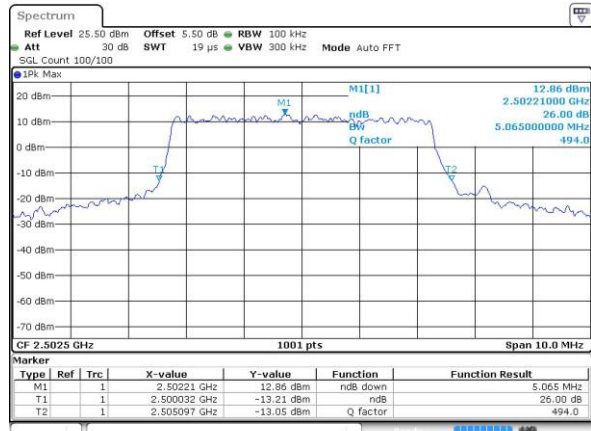

Lowest Channel / 5MHz / 16QAM

Date: 4 JUL 2016 17:13:04