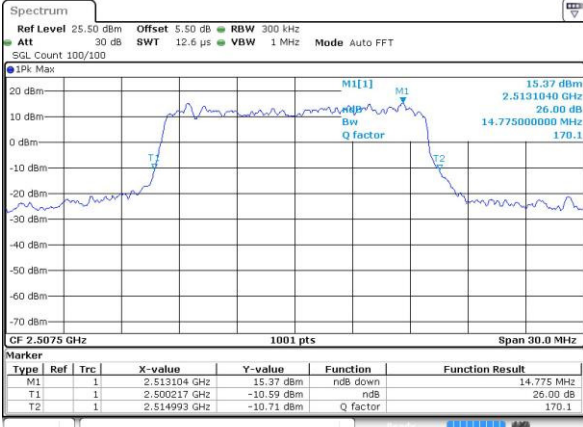

Highest Channel / 5MHz / QPSK

Date: 4 JUL 2016 17:14:11

Highest Channel / 5MHz / 16QAM

Date: 4 JUL 2016 17:14:33

LTE Band 7

Lowest Channel / 10MHz / QPSK

Date: 4.JUL.2016 17:29:42

Lowest Channel / 10MHz / 16QAM

Date: 4.JUL.2016 17:30:04

Middle Channel / 10MHz / QPSK

Date: 4.JUL.2016 17:30:48

Middle Channel / 10MHz / 16QAM

Date: 4.JUL.2016 17:30:26

Highest Channel / 10MHz / QPSK

Date: 4.JUL.2016 17:31:10

Highest Channel / 10MHz / 16QAM

Date: 4.JUL.2016 17:31:32

LTE Band 7

Lowest Channel / 15MHz / QPSK

Date: 4.JUL.2016 17:47:06

Lowest Channel / 15MHz / 16QAM

Date: 4.JUL.2016 17:46:44

Middle Channel / 15MHz / QPSK

Date: 4.JUL.2016 17:47:28