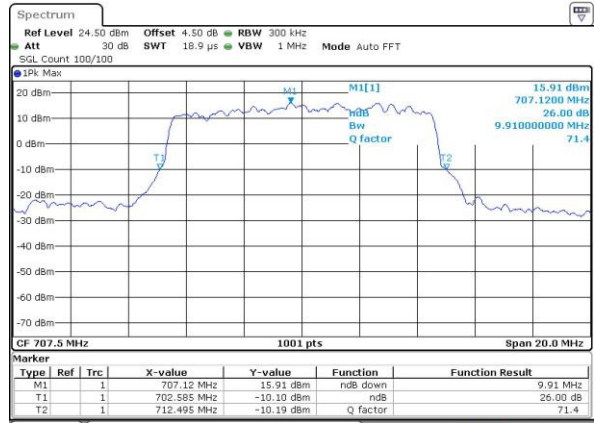

Date: 4.JUL.2016 02:34:45

Highest Channel / 3MHz / QPSK

Date: 4.JUL.2016 02:34:22

Highest Channel / 3MHz / 16QAM

Date: 4.JUL.2016 02:34:11

LTE Band 12

Lowest Channel / 5MHz / QPSK

Date: 4 JUL 2016 03:27:42

Lowest Channel / 5MHz / 16QAM

Date: 4 JUL 2016 03:27:30

Middle Channel / 5MHz / QPSK

Date: 4 JUL 2016 03:27:06

Middle Channel / 5MHz / 16QAM

Date: 4 JUL 2016 03:27:17

Highest Channel / 5MHz / QPSK

Date: 4 JUL 2016 03:26:55

Highest Channel / 5MHz / 16QAM

Date: 4 JUL 2016 03:26:43

LTE Band 12

Lowest Channel / 10MHz / QPSK

Date: 4.JUL.2016 03:30:03

Lowest Channel / 10MHz / 16QAM

Date: 4.JUL.2016 03:29:51

Middle Channel / 10MHz / QPSK

Date: 4.JUL.2016 03:29:26

Middle Channel / 10MHz / 16QAM

Date: 4.JUL.2016 03:29:39

Highest Channel / 10MHz / QPSK

Date: 4.JUL.2016 03:29:14

Highest Channel / 10MHz / 16QAM

Date: 4.JUL.2016 03:29:02

LTE Band 17