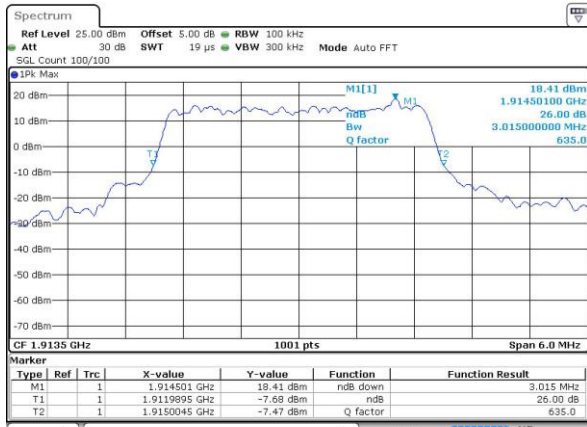

Date: 4 JUL 2016 01:05:57

LTE Band 25

Highest Channel / 1.4MHz / QPSK

Date: 4 JUL 2016 21:51:14

Highest Channel / 1.4MHz / 16QAM

Date: 4 JUL 2016 21:51:37

Highest Channel / 3MHz / QPSK

Date: 4 JUL 2016 22:12:42

Highest Channel / 3MHz / 16QAM

Date: 4 JUL 2016 22:12:54

Highest Channel / 5MHz / QPSK

Date: 4 JUL 2016 22:13:29

Highest Channel / 5MHz / 16QAM

Date: 4 JUL 2016 22:13:50

LTE Band 25

Highest Channel / 10MHz / QPSK