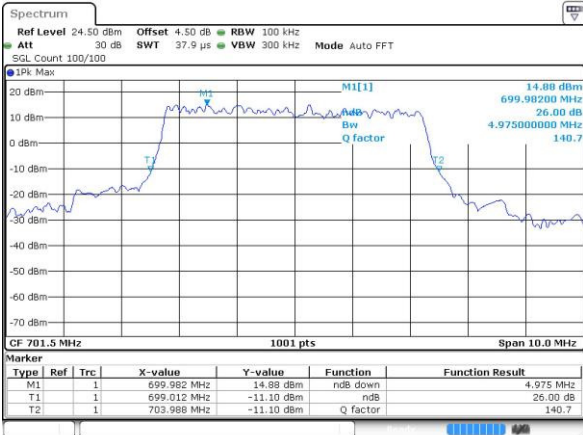

Date: 4.JUL.2016 02:34:45

Highest Channel / 3MHz / QPSK

Date: 4.JUL.2016 02:34:22

Highest Channel / 3MHz / 16QAM

Date: 4.JUL.2016 02:34:11

LTE Band 12

Lowest Channel / 5MHz / QPSK

Date: 4 JUL 2016 03:27:42