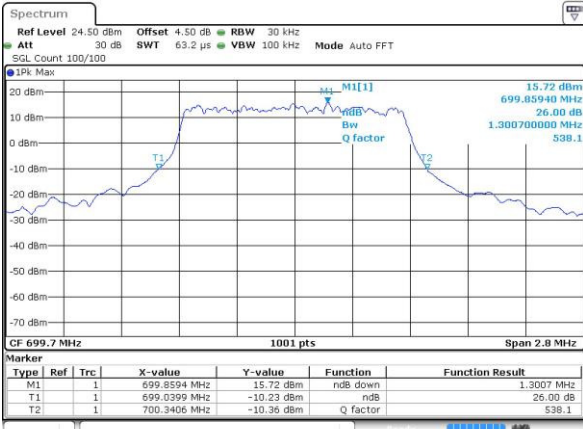

Date: 4.JUL.2016 18:05:34

Highest Channel / 20MHz / 16QAM

Date: 4.JUL.2016 18:05:12

LTE Band 12

Lowest Channel / 1.4MHz / QPSK

Date: 4 JUL 2016 02:02:04

Lowest Channel / 1.4MHz / 16QAM

Date: 4 JUL 2016 02:01:52

Middle Channel / 1.4MHz / QPSK

Date: 4 JUL 2016 02:01:29

Middle Channel / 1.4MHz / 16QAM

Date: 4 JUL 2016 02:01:41

Highest Channel / 1.4MHz / QPSK

Date: 4 JUL 2016 02:01:18

Highest Channel / 1.4MHz / 16QAM

Date: 4 JUL 2016 01:29:10