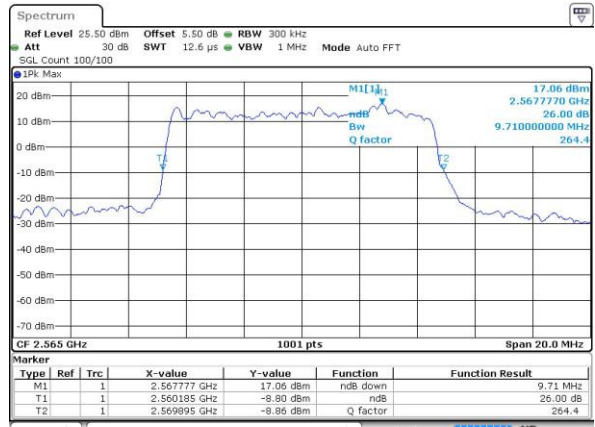

Highest Channel / 5MHz / QPSK

Date: 4 JUL 2016 17:14:11

Highest Channel / 5MHz / 16QAM

Date: 4 JUL 2016 17:14:33

LTE Band 7

Lowest Channel / 10MHz / QPSK

Date: 4.JUL.2016 17:29:42

Lowest Channel / 10MHz / 16QAM

Date: 4.JUL.2016 17:30:04

Middle Channel / 10MHz / QPSK

Date: 4.JUL.2016 17:30:48

Middle Channel / 10MHz / 16QAM

Date: 4.JUL.2016 17:30:26

Highest Channel / 10MHz / QPSK

Date: 4.JUL.2016 17:31:10

Highest Channel / 10MHz / 16QAM

Date: 4.JUL.2016 17:31:32

LTE Band 7

Lowest Channel / 15MHz / QPSK

Date: 4.JUL.2016 17:47:06

Lowest Channel / 15MHz / 16QAM

Date: 4.JUL.2016 17:46:44

Middle Channel / 15MHz / QPSK

Date: 4.JUL.2016 17:47:28