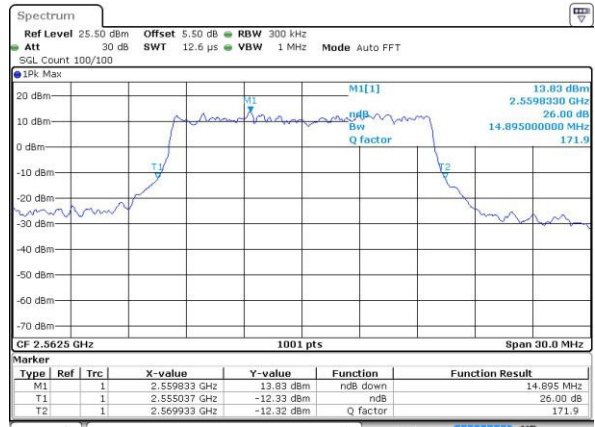

Date: 4.JUL.2016 17:31:32

LTE Band 7

Lowest Channel / 15MHz / QPSK

Date: 4.JUL.2016 17:47:06

Lowest Channel / 15MHz / 16QAM

Date: 4.JUL.2016 17:46:44

Middle Channel / 15MHz / QPSK

Date: 4.JUL.2016 17:47:28

Middle Channel / 15MHz / 16QAM

Date: 4.JUL.2016 17:47:50

Highest Channel / 15MHz / QPSK

Date: 4.JUL.2016 17:48:34

Highest Channel / 15MHz / 16QAM

Date: 4.JUL.2016 17:48:12

LTE Band 7

Lowest Channel / 20MHz / QPSK