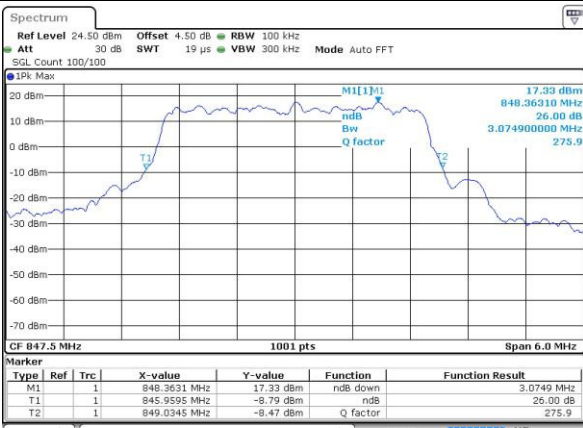

LTE Band 5

Lowest Channel / 3MHz / QPSK

Date: 3.JUL.2016 22:06:58

Lowest Channel / 3MHz / 16QAM

Date: 3.JUL.2016 22:07:10

Middle Channel / 3MHz / QPSK

Date: 3.JUL.2016 22:22:14

Middle Channel / 3MHz / 16QAM

Date: 3.JUL.2016 22:22:25

Highest Channel / 3MHz / QPSK

Date: 3.JUL.2016 22:24:49

Highest Channel / 3MHz / 16QAM

Date: 3.JUL.2016 22:25:00

LTE Band 5

Lowest Channel / 5MHz / QPSK

Date: 3.JUL.2016 22:40:03