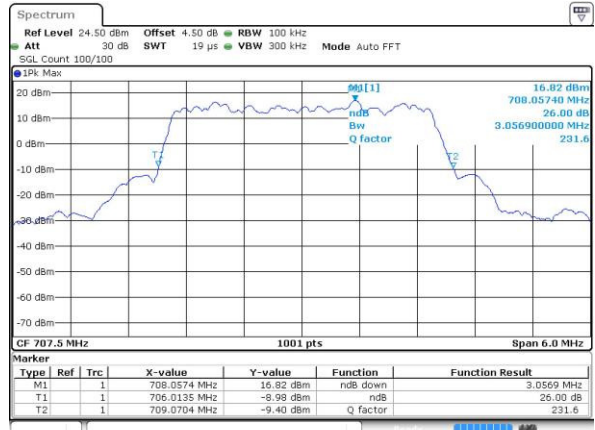

Middle Channel / 1.4MHz / QPSK

Date: 4 JUL 2016 02:01:29

Middle Channel / 1.4MHz / 16QAM

Date: 4 JUL 2016 02:01:41

Highest Channel / 1.4MHz / QPSK

Date: 4 JUL 2016 02:01:18

Highest Channel / 1.4MHz / 16QAM

Date: 4 JUL 2016 01:29:10

LTE Band 12

Lowest Channel / 3MHz / QPSK

Date: 4.JUL.2016 02:35:07

Lowest Channel / 3MHz / 16QAM

Date: 4.JUL.2016 02:34:56

Middle Channel / 3MHz / QPSK

Date: 4.JUL.2016 02:34:34

Middle Channel / 3MHz / 16QAM

Date: 4.JUL.2016 02:34:45

Highest Channel / 3MHz / QPSK

Date: 4.JUL.2016 02:34:22

Highest Channel / 3MHz / 16QAM

Date: 4.JUL.2016 02:34:11

LTE Band 12

Lowest Channel / 5MHz / QPSK

Date: 4 JUL 2016 03:27:42