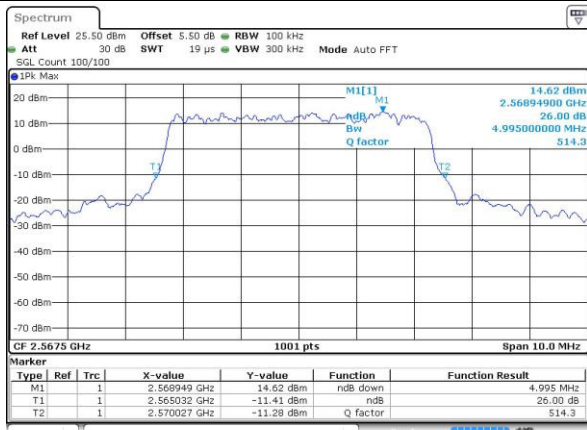

Date: 3.JUL.2016 23:28:25

Middle Channel / 10MHz / 16QAM

Date: 3.JUL.2016 23:28:36

Highest Channel / 10MHz / QPSK

Date: 3.JUL.2016 23:31:00

Highest Channel / 10MHz / 16QAM

Date: 3.JUL.2016 23:31:11

LTE Band 7

Lowest Channel / 5MHz / QPSK

Date: 4 JUL 2016 17:12:42

Lowest Channel / 5MHz / 16QAM

Date: 4 JUL 2016 17:13:04

Middle Channel / 5MHz / QPSK

Date: 4 JUL 2016 17:13:49

Middle Channel / 5MHz / 16QAM

Date: 4 JUL 2016 17:13:27

Highest Channel / 5MHz / QPSK

Date: 4 JUL 2016 17:14:11

Highest Channel / 5MHz / 16QAM

Date: 4 JUL 2016 17:14:33

LTE Band 7

Lowest Channel / 10MHz / QPSK

Date: 4.JUL.2016 17:29:42

Lowest Channel / 10MHz / 16QAM