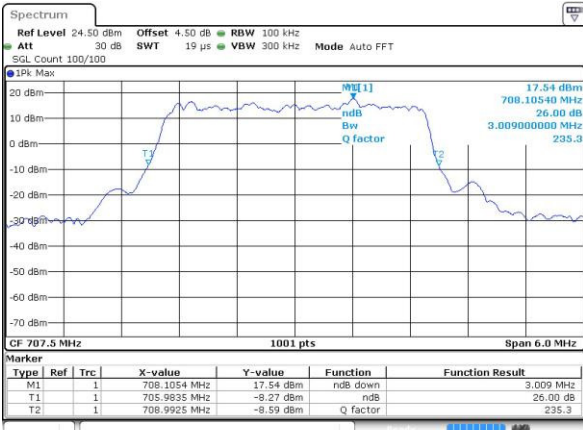

LTE Band 12

Lowest Channel / 3MHz / QPSK

Date: 4.JUL.2016 02:35:07

Lowest Channel / 3MHz / 16QAM

Date: 4.JUL.2016 02:34:56

Middle Channel / 3MHz / QPSK

Date: 4.JUL.2016 02:34:34

Middle Channel / 3MHz / 16QAM

Date: 4.JUL.2016 02:34:45

Highest Channel / 3MHz / QPSK

Date: 4.JUL.2016 02:34:22

Highest Channel / 3MHz / 16QAM

Date: 4.JUL.2016 02:34:11

LTE Band 12

Lowest Channel / 5MHz / QPSK

Date: 4 JUL 2016 03:27:42