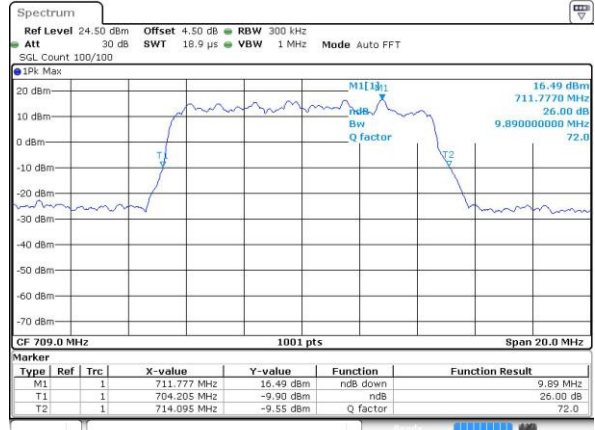

Highest Channel / 5MHz / QPSK

Date: 4 JUL 2016 00:48:41

Highest Channel / 5MHz / 16QAM

Date: 4 JUL 2016 00:48:53

LTE Band 17

Lowest Channel / 10MHz / QPSK

Date: 4 JUL 2016 00:55:56

Lowest Channel / 10MHz / 16QAM