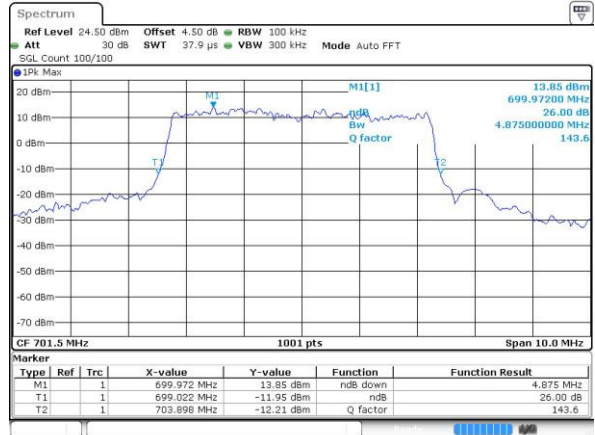

Lowest Channel / 5MHz / 16QAM

Date: 4 JUL 2016 03:27:30