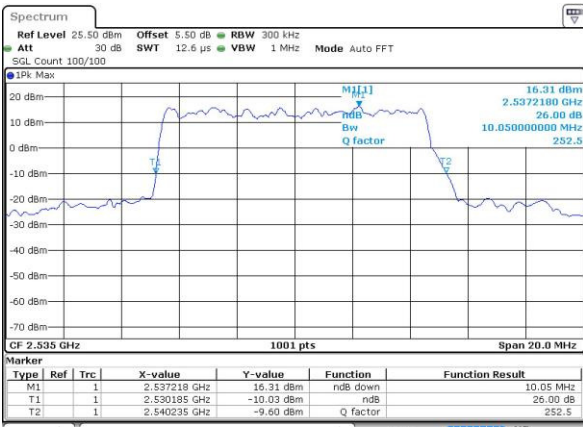

Middle Channel / 10MHz / QPSK

Date: 4.JUL.2016 17:30:48