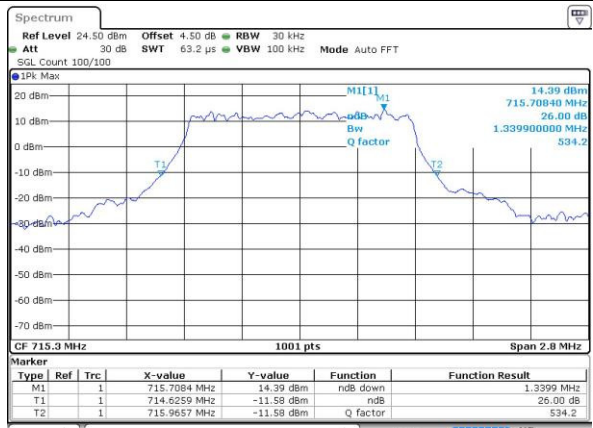

Date: 4.JUL.2016 18:05:34

Highest Channel / 20MHz / 16QAM

Date: 4.JUL.2016 18:05:12

LTE Band 12

Lowest Channel / 1.4MHz / QPSK

Date: 4 JUL 2016 02:02:04

Lowest Channel / 1.4MHz / 16QAM

Date: 4 JUL 2016 02:01:52

Middle Channel / 1.4MHz / QPSK

Date: 4 JUL 2016 02:01:29

Middle Channel / 1.4MHz / 16QAM

Date: 4 JUL 2016 02:01:41

Highest Channel / 1.4MHz / QPSK

Date: 4 JUL 2016 02:01:18

Highest Channel / 1.4MHz / 16QAM

Date: 4 JUL 2016 01:29:10

LTE Band 12

Lowest Channel / 3MHz / QPSK

Date: 4.JUL.2016 02:35:07

Lowest Channel / 3MHz / 16QAM

Date: 4.JUL.2016 02:34:56

Middle Channel / 3MHz / QPSK

Date: 4.JUL.2016 02:34:34

Middle Channel / 3MHz / 16QAM

Date: 4.JUL.2016 02:34:45

Highest Channel / 3MHz / QPSK

Date: 4.JUL.2016 02:34:22

Highest Channel / 3MHz / 16QAM

Date: 4.JUL.2016 02:34:11

LTE Band 12

Lowest Channel / 5MHz / QPSK

Date: 4 JUL 2016 03:27:42