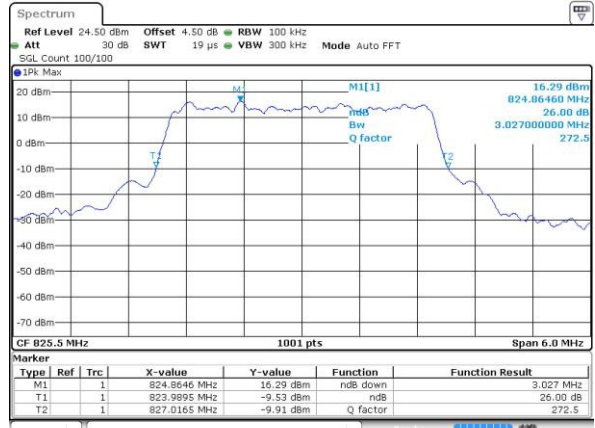

LTE Band 5

Lowest Channel / 3MHz / QPSK

Date: 3.JUL.2016 22:06:58

Lowest Channel / 3MHz / 16QAM

Date: 3.JUL.2016 22:07:10

Middle Channel / 3MHz / QPSK

Date: 3.JUL.2016 22:22:14

Middle Channel / 3MHz / 16QAM

Date: 3.JUL.2016 22:22:25

Highest Channel / 3MHz / QPSK

Date: 3.JUL.2016 22:24:49

Highest Channel / 3MHz / 16QAM

Date: 3.JUL.2016 22:25:00

LTE Band 5

Lowest Channel / 5MHz / QPSK

Date: 3.JUL.2016 22:40:03