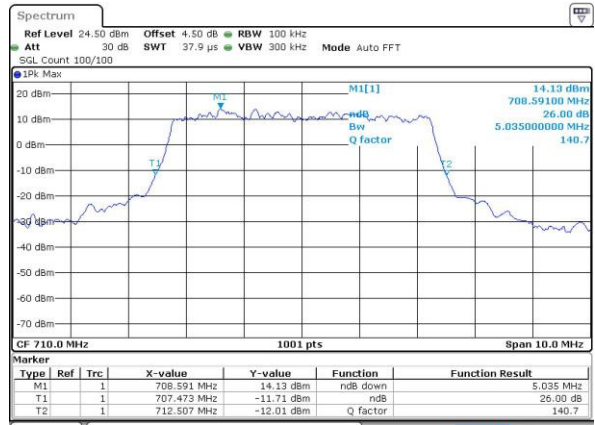

Date: 4.JUL.2016 03:29:26

Middle Channel / 10MHz / 16QAM

Date: 4.JUL.2016 03:29:39

Highest Channel / 10MHz / QPSK

Date: 4.JUL.2016 03:29:14

Highest Channel / 10MHz / 16QAM

Date: 4.JUL.2016 03:29:02

LTE Band 17

Lowest Channel / 5MHz / QPSK

Date: 4 JUL 2016 00:38:53

Lowest Channel / 5MHz / 16QAM

Date: 4 JUL 2016 00:39:04

Middle Channel / 5MHz / QPSK

Date: 4 JUL 2016 01:20:58

Middle Channel / 5MHz / 16QAM

Date: 4 JUL 2016 00:46:18

Highest Channel / 5MHz / QPSK

Date: 4 JUL 2016 00:48:41

Highest Channel / 5MHz / 16QAM

Date: 4 JUL 2016 00:48:53

LTE Band 17

Lowest Channel / 10MHz / QPSK

Date: 4 JUL 2016 00:55:56

Lowest Channel / 10MHz / 16QAM