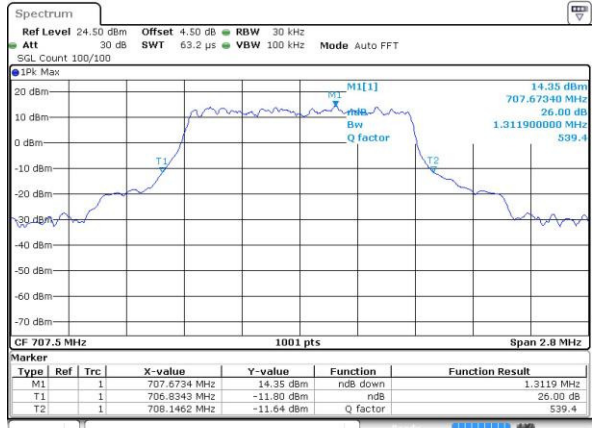

Date: 4.JUL.2016 18:05:34

Highest Channel / 20MHz / 16QAM

Date: 4.JUL.2016 18:05:12

LTE Band 12

Lowest Channel / 1.4MHz / QPSK

Date: 4 JUL 2016 02:02:04

Lowest Channel / 1.4MHz / 16QAM

Date: 4 JUL 2016 02:01:52

Middle Channel / 1.4MHz / QPSK

Date: 4 JUL 2016 02:01:29

Middle Channel / 1.4MHz / 16QAM

Date: 4 JUL 2016 02:01:41

Highest Channel / 1.4MHz / QPSK

Date: 4 JUL 2016 02:01:18

Highest Channel / 1.4MHz / 16QAM

Date: 4 JUL 2016 01:29:10