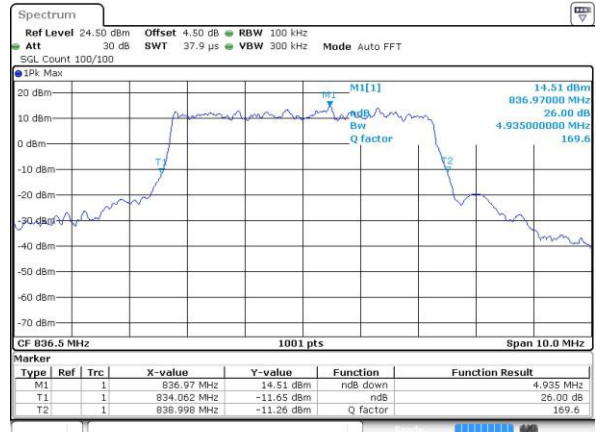

Date: 3.JUL.2016 22:22:25

Highest Channel / 3MHz / QPSK

Date: 3.JUL.2016 22:24:49

Highest Channel / 3MHz / 16QAM

Date: 3.JUL.2016 22:25:00

LTE Band 5

Lowest Channel / 5MHz / QPSK

Date: 3.JUL.2016 22:40:03

Lowest Channel / 5MHz / 16QAM

Date: 3.JUL.2016 22:40:14

Middle Channel / 5MHz / QPSK

Date: 3.JUL.2016 22:55:18

Middle Channel / 5MHz / 16QAM

Date: 3.JUL.2016 22:55:30

Highest Channel / 5MHz / QPSK

Date: 3.JUL.2016 22:57:55

Highest Channel / 5MHz / 16QAM

Date: 3.JUL.2016 22:58:06

LTE Band 5

Lowest Channel / 10MHz / QPSK

Date: 3.JUL.2016 23:13:10

Lowest Channel / 10MHz / 16QAM

Date: 3.JUL.2016 23:48:22

Middle Channel / 10MHz / QPSK

Date: 3.JUL.2016 23:28:25

Middle Channel / 10MHz / 16QAM

Date: 3.JUL.2016 23:28:36

Highest Channel / 10MHz / QPSK

Date: 3.JUL.2016 23:31:00

Highest Channel / 10MHz / 16QAM

Date: 3.JUL.2016 23:31:11

LTE Band 7