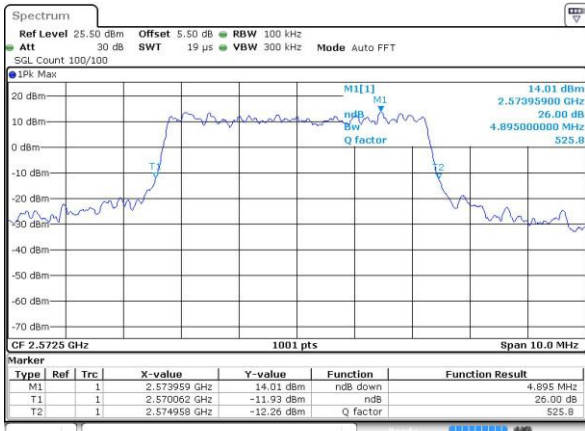

Date: 4 JUL 2016 22:38:41

Highest Channel / 20MHz / 16QAM

Date: 4 JUL 2016 22:37:59

LTE Band 38

Lowest Channel / 5MHz / QPSK

Date: 4 JUL 2016 23:19:17

Lowest Channel / 5MHz / 16QAM

Date: 4 JUL 2016 23:19:44

Middle Channel / 5MHz / QPSK

Date: 4 JUL 2016 23:27:36

Middle Channel / 5MHz / 16QAM

Date: 4 JUL 2016 23:27:14

Highest Channel / 5MHz / QPSK

Date: 5 JUL 2016 01:09:39

Highest Channel / 5MHz / 16QAM

Date: 5 JUL 2016 01:09:17