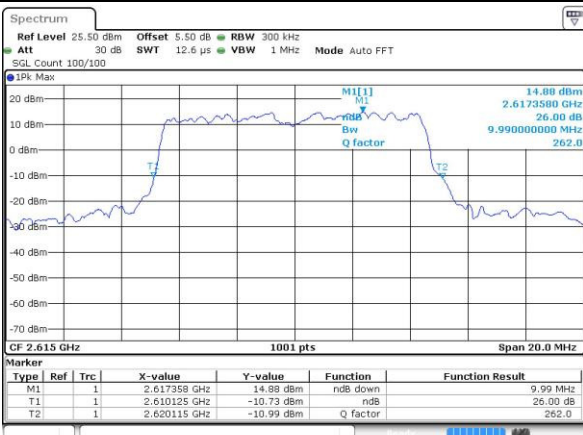

LTE Band 38

Lowest Channel / 10MHz / QPSK

Date: 5 JUL 2016 01:10:25

Lowest Channel / 10MHz / 16QAM

Date: 5 JUL 2016 01:10:49

Middle Channel / 10MHz / QPSK

Date: 5 JUL 2016 01:11:46

Middle Channel / 10MHz / 16QAM

Date: 5 JUL 2016 01:11:26

Highest Channel / 10MHz / QPSK

Date: 5 JUL 2016 01:12:11

Highest Channel / 10MHz / 16QAM

Date: 5 JUL 2016 01:12:32

LTE Band 38

Lowest Channel / 15MHz / QPSK

Date: 5 JUL 2016 01:13:19