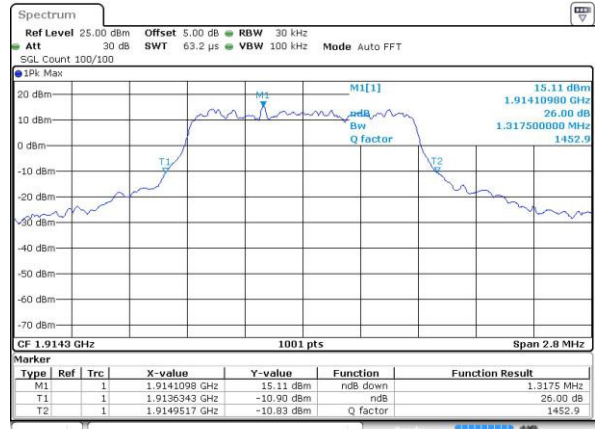

Date: 4 JUL 2016 00:56:07

Middle Channel / 10MHz / QPSK

Date: 4 JUL 2016 01:03:11

Middle Channel / 10MHz / 16QAM

Date: 4 JUL 2016 01:03:23

Highest Channel / 10MHz / QPSK

Date: 4 JUL 2016 01:05:46

Highest Channel / 10MHz / 16QAM

Date: 4 JUL 2016 01:05:57

LTE Band 25

Highest Channel / 1.4MHz / QPSK

Date: 4 JUL 2016 21:51:14

Highest Channel / 1.4MHz / 16QAM

Date: 4 JUL 2016 21:51:37

Highest Channel / 3MHz / QPSK

Date: 4 JUL 2016 22:12:42

Highest Channel / 3MHz / 16QAM

Date: 4 JUL 2016 22:12:54

Highest Channel / 5MHz / QPSK

Date: 4 JUL 2016 22:13:29

Highest Channel / 5MHz / 16QAM

Date: 4 JUL 2016 22:13:50

LTE Band 25

Highest Channel / 10MHz / QPSK