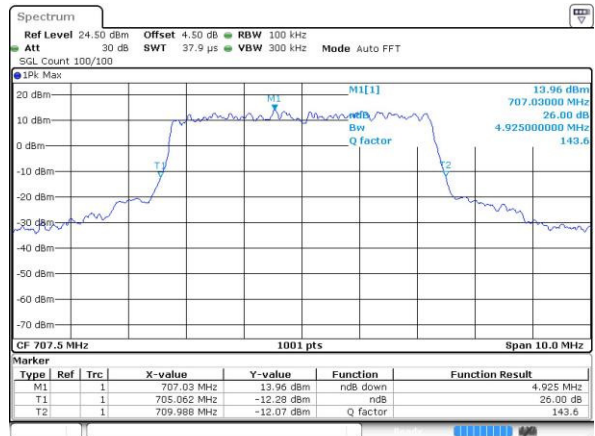

Date: 4.JUL.2016 02:34:45

Highest Channel / 3MHz / QPSK

Date: 4.JUL.2016 02:34:22

Highest Channel / 3MHz / 16QAM

Date: 4.JUL.2016 02:34:11

LTE Band 12

Lowest Channel / 5MHz / QPSK

Date: 4 JUL 2016 03:27:42

Lowest Channel / 5MHz / 16QAM

Date: 4 JUL 2016 03:27:30

Middle Channel / 5MHz / QPSK

Date: 4 JUL 2016 03:27:06

Middle Channel / 5MHz / 16QAM

Date: 4 JUL 2016 03:27:17

Highest Channel / 5MHz / QPSK

Date: 4 JUL 2016 03:26:55

Highest Channel / 5MHz / 16QAM

Date: 4 JUL 2016 03:26:43

LTE Band 12

Lowest Channel / 10MHz / QPSK

Date: 4.JUL.2016 03:30:03

Lowest Channel / 10MHz / 16QAM

Date: 4.JUL.2016 03:29:51

Middle Channel / 10MHz / QPSK