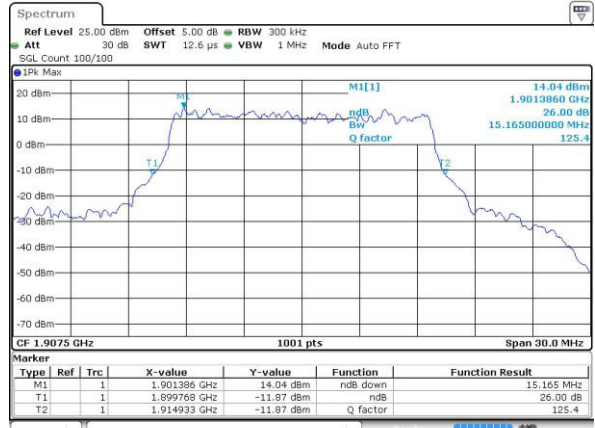

Highest Channel / 3MHz / 16QAM

Date: 4 JUL 2016 22:12:54

Highest Channel / 5MHz / QPSK

Date: 4 JUL 2016 22:13:29

Highest Channel / 5MHz / 16QAM

Date: 4 JUL 2016 22:13:50

LTE Band 25

Highest Channel / 10MHz / QPSK

Date: 4 JUL 2016 22:23:00

Highest Channel / 10MHz / 16QAM

Date: 4 JUL 2016 22:22:50

Highest Channel / 15MHz / QPSK

Date: 4 JUL 2016 22:39:55

Highest Channel / 15MHz / 16QAM

Date: 4 JUL 2016 22:24:01

Highest Channel / 20MHz / QPSK

Date: 4 JUL 2016 22:38:41

Highest Channel / 20MHz / 16QAM

Date: 4 JUL 2016 22:37:59

LTE Band 38

Lowest Channel / 5MHz / QPSK

Date: 4 JUL 2016 23:19:17

Lowest Channel / 5MHz / 16QAM

Date: 4 JUL 2016 23:19:44