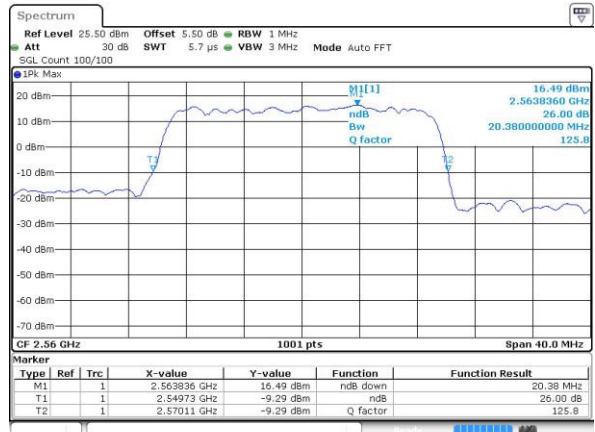

Date: 4.JUL.2016 18:04:06

Lowest Channel / 20MHz / 16QAM

Date: 4.JUL.2016 18:03:43

Middle Channel / 20MHz / QPSK

Date: 4.JUL.2016 18:04:28

Middle Channel / 20MHz / 16QAM

Date: 4.JUL.2016 18:04:50

Highest Channel / 20MHz / QPSK

Date: 4.JUL.2016 18:05:34

Highest Channel / 20MHz / 16QAM

Date: 4.JUL.2016 18:05:12

LTE Band 12

Lowest Channel / 1.4MHz / QPSK

Date: 4 JUL 2016 02:02:04

Lowest Channel / 1.4MHz / 16QAM

Date: 4 JUL 2016 02:01:52