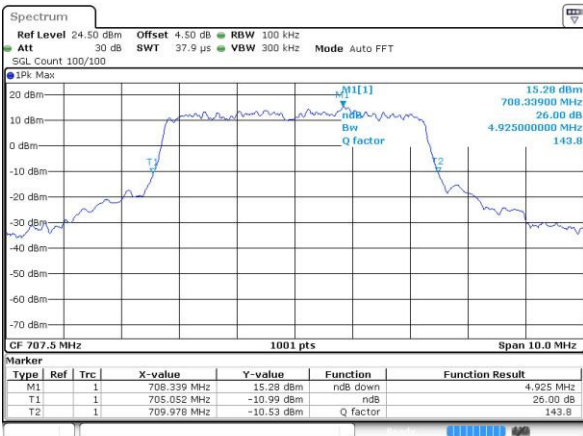

Middle Channel / 5MHz / QPSK

Date: 4 JUL 2016 03:27:06