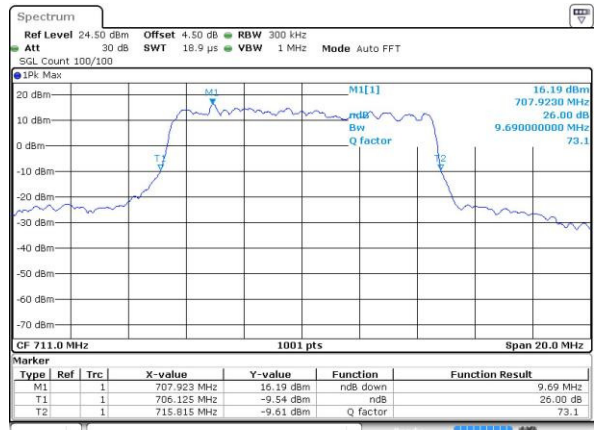

Highest Channel / 5MHz / QPSK

Date: 4 JUL 2016 00:48:41

Highest Channel / 5MHz / 16QAM

Date: 4 JUL 2016 00:48:53

LTE Band 17

Lowest Channel / 10MHz / QPSK

Date: 4 JUL 2016 00:55:56

Lowest Channel / 10MHz / 16QAM

Date: 4 JUL 2016 00:56:07

Middle Channel / 10MHz / QPSK

Date: 4 JUL 2016 01:03:11

Middle Channel / 10MHz / 16QAM

Date: 4 JUL 2016 01:03:23

Highest Channel / 10MHz / QPSK

Date: 4 JUL 2016 01:05:46

Highest Channel / 10MHz / 16QAM

Date: 4 JUL 2016 01:05:57

LTE Band 25

Highest Channel / 1.4MHz / QPSK

Date: 4 JUL 2016 21:51:14

Highest Channel / 1.4MHz / 16QAM

Date: 4 JUL 2016 21:51:37

Highest Channel / 3MHz / QPSK

Date: 4 JUL 2016 22:12:42