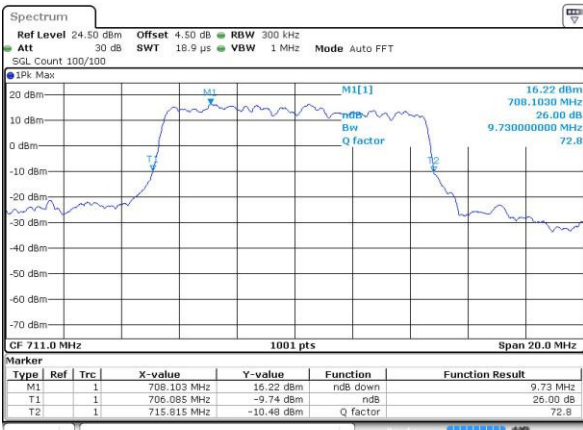

Highest Channel / 5MHz / QPSK

Date: 4 JUL 2016 00:48:41

Highest Channel / 5MHz / 16QAM

Date: 4 JUL 2016 00:48:53

LTE Band 17

Lowest Channel / 10MHz / QPSK

Date: 4 JUL 2016 00:55:56

Lowest Channel / 10MHz / 16QAM

Date: 4 JUL 2016 00:56:07

Middle Channel / 10MHz / QPSK

Date: 4 JUL 2016 01:03:11

Middle Channel / 10MHz / 16QAM

Date: 4 JUL 2016 01:03:23

Highest Channel / 10MHz / QPSK

Date: 4 JUL 2016 01:05:46

Highest Channel / 10MHz / 16QAM

Date: 4 JUL 2016 01:05:57

LTE Band 25

Highest Channel / 1.4MHz / QPSK

Date: 4 JUL 2016 21:51:14

Highest Channel / 1.4MHz / 16QAM

Date: 4 JUL 2016 21:51:37

Highest Channel / 3MHz / QPSK

Date: 4 JUL 2016 22:12:42