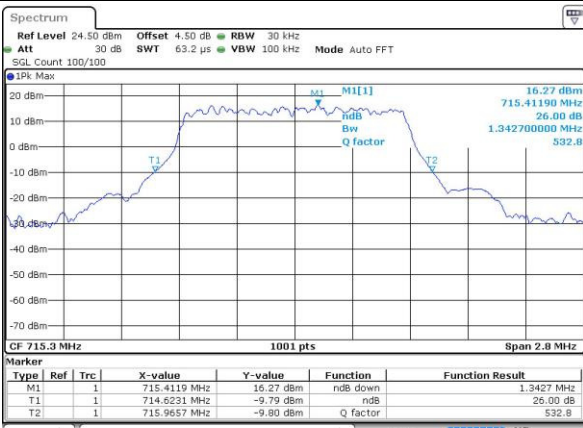

Date: 4.JUL.2016 18:05:34

Highest Channel / 20MHz / 16QAM

Date: 4.JUL.2016 18:05:12

LTE Band 12

Lowest Channel / 1.4MHz / QPSK

Date: 4 JUL 2016 02:02:04

Lowest Channel / 1.4MHz / 16QAM

Date: 4 JUL 2016 02:01:52

Middle Channel / 1.4MHz / QPSK

Date: 4 JUL 2016 02:01:29

Middle Channel / 1.4MHz / 16QAM

Date: 4 JUL 2016 02:01:41

Highest Channel / 1.4MHz / QPSK

Date: 4 JUL 2016 02:01:18

Highest Channel / 1.4MHz / 16QAM

Date: 4 JUL 2016 01:29:10