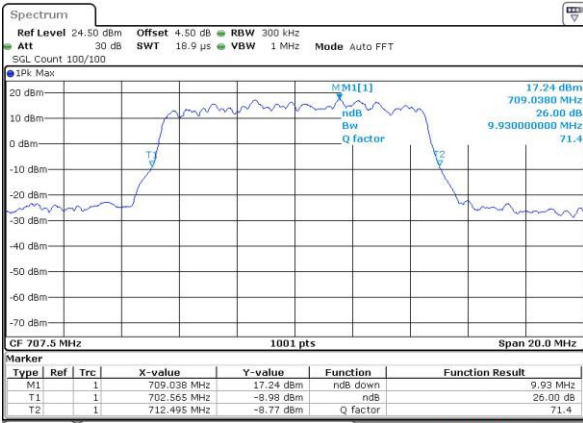

Highest Channel / 5MHz / 16QAM

Date: 4 JUL 2016 03:26:43

LTE Band 12

Lowest Channel / 10MHz / QPSK

Date: 4.JUL.2016 03:30:03

Lowest Channel / 10MHz / 16QAM

Date: 4.JUL.2016 03:29:51

Middle Channel / 10MHz / QPSK

Date: 4.JUL.2016 03:29:26

Middle Channel / 10MHz / 16QAM

Date: 4.JUL.2016 03:29:39

Highest Channel / 10MHz / QPSK

Date: 4.JUL.2016 03:29:14

Highest Channel / 10MHz / 16QAM

Date: 4.JUL.2016 03:29:02

LTE Band 17