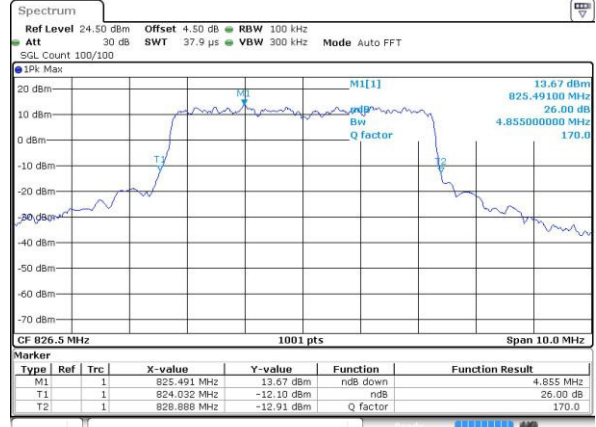

Lowest Channel / 5MHz / 16QAM

Date: 3.JUL.2016 22:40:14