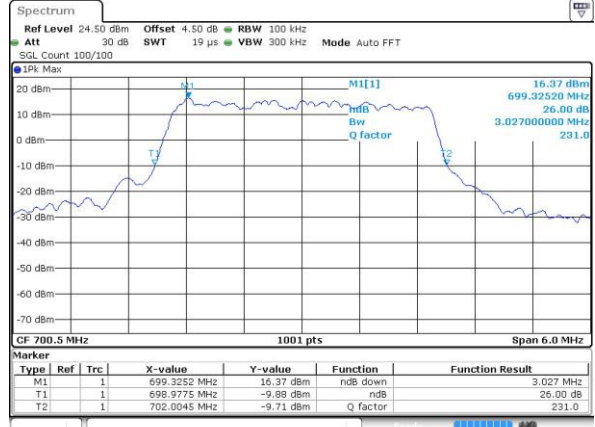

Date: 4.JUL.2016 18:05:34

Highest Channel / 20MHz / 16QAM

Date: 4.JUL.2016 18:05:12

LTE Band 12

Lowest Channel / 1.4MHz / QPSK

Date: 4 JUL 2016 02:02:04

Lowest Channel / 1.4MHz / 16QAM

Date: 4 JUL 2016 02:01:52

Middle Channel / 1.4MHz / QPSK

Date: 4 JUL 2016 02:01:29

Middle Channel / 1.4MHz / 16QAM

Date: 4 JUL 2016 02:01:41

Highest Channel / 1.4MHz / QPSK

Date: 4 JUL 2016 02:01:18

Highest Channel / 1.4MHz / 16QAM

Date: 4 JUL 2016 01:29:10

LTE Band 12

Lowest Channel / 3MHz / QPSK

Date: 4.JUL.2016 02:35:07

Lowest Channel / 3MHz / 16QAM

Date: 4.JUL.2016 02:34:56

Middle Channel / 3MHz / QPSK

Date: 4.JUL.2016 02:34:34

Middle Channel / 3MHz / 16QAM

Date: 4.JUL.2016 02:34:45

Highest Channel / 3MHz / QPSK

Date: 4.JUL.2016 02:34:22

Highest Channel / 3MHz / 16QAM

Date: 4.JUL.2016 02:34:11

LTE Band 12

Lowest Channel / 5MHz / QPSK

Date: 4 JUL 2016 03:27:42