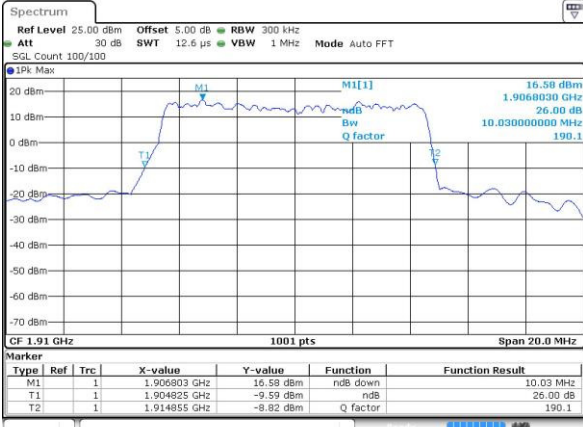

Date: 4 JUL 2016 01:05:57

LTE Band 25

Highest Channel / 1.4MHz / QPSK

Date: 4 JUL 2016 21:51:14

Highest Channel / 1.4MHz / 16QAM

Date: 4 JUL 2016 21:51:37

Highest Channel / 3MHz / QPSK

Date: 4 JUL 2016 22:12:42

Highest Channel / 3MHz / 16QAM

Date: 4 JUL 2016 22:12:54

Highest Channel / 5MHz / QPSK

Date: 4 JUL 2016 22:13:29

Highest Channel / 5MHz / 16QAM

Date: 4 JUL 2016 22:13:50

LTE Band 25

Highest Channel / 10MHz / QPSK