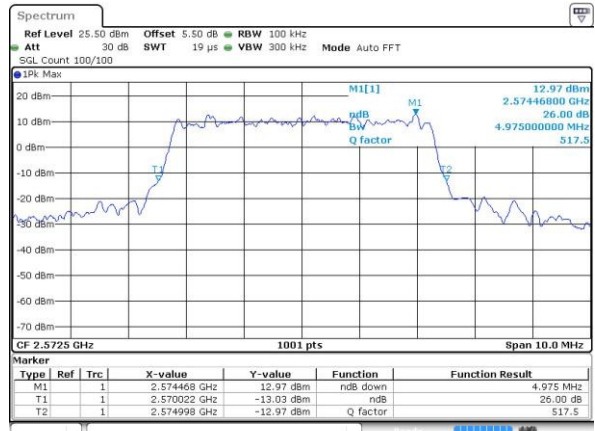

Date: 4 JUL 2016 22:23:00

Highest Channel / 10MHz / 16QAM

Date: 4 JUL 2016 22:22:50

Highest Channel / 15MHz / QPSK

Date: 4 JUL 2016 22:39:55

Highest Channel / 15MHz / 16QAM

Date: 4 JUL 2016 22:24:01

Highest Channel / 20MHz / QPSK

Date: 4 JUL 2016 22:38:41

Highest Channel / 20MHz / 16QAM

Date: 4 JUL 2016 22:37:59

LTE Band 38

Lowest Channel / 5MHz / QPSK

Date: 4 JUL 2016 23:19:17

Lowest Channel / 5MHz / 16QAM

Date: 4 JUL 2016 23:19:44

Middle Channel / 5MHz / QPSK

Date: 4 JUL 2016 23:27:36

Middle Channel / 5MHz / 16QAM

Date: 4 JUL 2016 23:27:14

Highest Channel / 5MHz / QPSK

Date: 5 JUL 2016 01:09:39

Highest Channel / 5MHz / 16QAM

Date: 5 JUL 2016 01:09:17