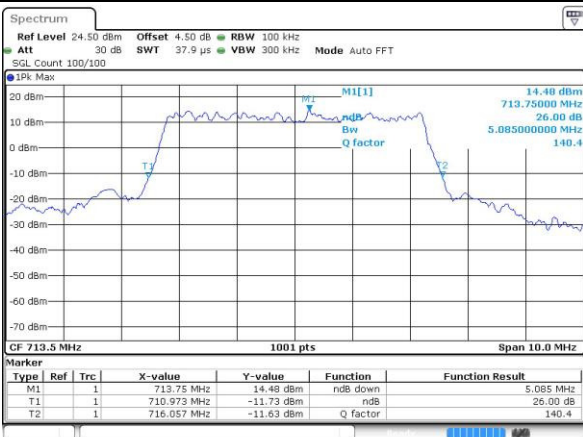

Date: 4.JUL.2016 02:34:45

Highest Channel / 3MHz / QPSK

Date: 4.JUL.2016 02:34:22

Highest Channel / 3MHz / 16QAM

Date: 4.JUL.2016 02:34:11

LTE Band 12

Lowest Channel / 5MHz / QPSK

Date: 4 JUL 2016 03:27:42

Lowest Channel / 5MHz / 16QAM

Date: 4 JUL 2016 03:27:30

Middle Channel / 5MHz / QPSK

Date: 4 JUL 2016 03:27:06

Middle Channel / 5MHz / 16QAM

Date: 4 JUL 2016 03:27:17

Highest Channel / 5MHz / QPSK

Date: 4 JUL 2016 03:26:55

Highest Channel / 5MHz / 16QAM

Date: 4 JUL 2016 03:26:43

LTE Band 12

Lowest Channel / 10MHz / QPSK

Date: 4.JUL.2016 03:30:03

Lowest Channel / 10MHz / 16QAM

Date: 4.JUL.2016 03:29:51

Middle Channel / 10MHz / QPSK