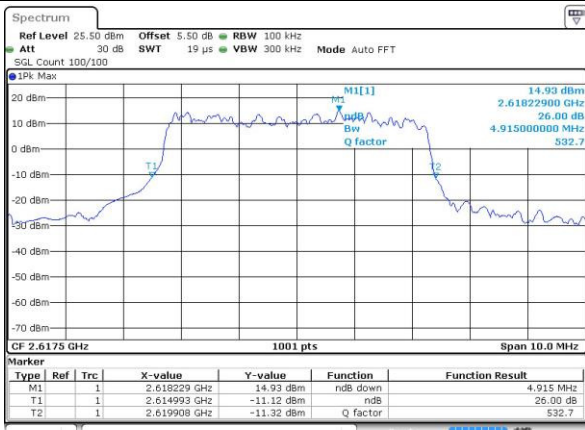

Date: 4 JUL 2016 22:38:41

Highest Channel / 20MHz / 16QAM

Date: 4 JUL 2016 22:37:59

LTE Band 38

Lowest Channel / 5MHz / QPSK

Date: 4 JUL 2016 23:19:17

Lowest Channel / 5MHz / 16QAM

Date: 4 JUL 2016 23:19:44

Middle Channel / 5MHz / QPSK

Date: 4 JUL 2016 23:27:36

Middle Channel / 5MHz / 16QAM

Date: 4 JUL 2016 23:27:14

Highest Channel / 5MHz / QPSK

Date: 5 JUL 2016 01:09:39

Highest Channel / 5MHz / 16QAM

Date: 5 JUL 2016 01:09:17