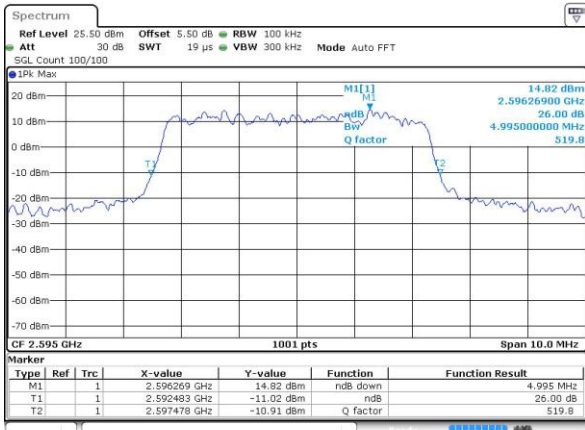

Middle Channel / 5MHz / QPSK

Date: 4 JUL 2016 23:27:36