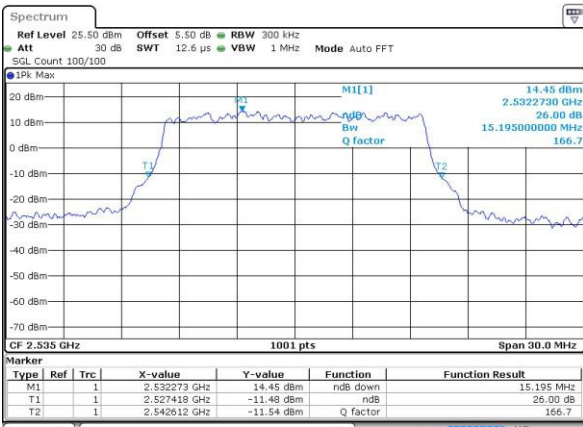

Date: 4.JUL.2016 17:31:32

LTE Band 7

Lowest Channel / 15MHz / QPSK

Date: 4.JUL.2016 17:47:06

Lowest Channel / 15MHz / 16QAM

Date: 4.JUL.2016 17:46:44

Middle Channel / 15MHz / QPSK

Date: 4.JUL.2016 17:47:28

Middle Channel / 15MHz / 16QAM

Date: 4.JUL.2016 17:47:50

Highest Channel / 15MHz / QPSK

Date: 4.JUL.2016 17:48:34

Highest Channel / 15MHz / 16QAM

Date: 4.JUL.2016 17:48:12

LTE Band 7

Lowest Channel / 20MHz / QPSK