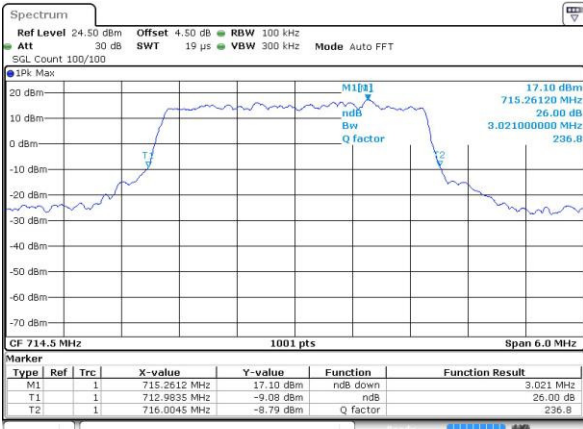

LTE Band 12

Lowest Channel / 3MHz / QPSK

Date: 4.JUL.2016 02:35:07

Lowest Channel / 3MHz / 16QAM

Date: 4.JUL.2016 02:34:56

Middle Channel / 3MHz / QPSK

Date: 4.JUL.2016 02:34:34

Middle Channel / 3MHz / 16QAM

Date: 4.JUL.2016 02:34:45

Highest Channel / 3MHz / QPSK

Date: 4.JUL.2016 02:34:22

Highest Channel / 3MHz / 16QAM

Date: 4.JUL.2016 02:34:11

LTE Band 12

Lowest Channel / 5MHz / QPSK

Date: 4 JUL 2016 03:27:42