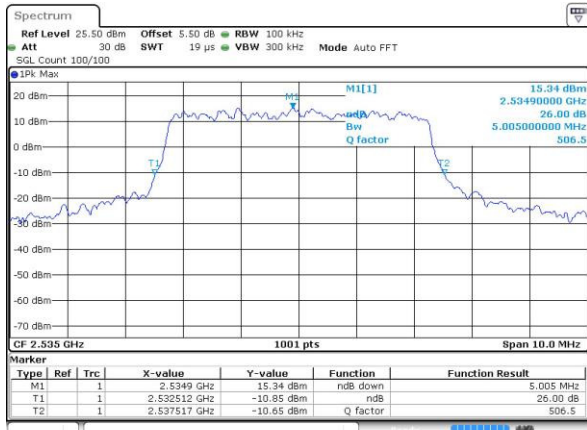

Date: 3.JUL.2016 23:28:25

Middle Channel / 10MHz / 16QAM

Date: 3.JUL.2016 23:28:36

Highest Channel / 10MHz / QPSK

Date: 3.JUL.2016 23:31:00

Highest Channel / 10MHz / 16QAM

Date: 3.JUL.2016 23:31:11

LTE Band 7

Lowest Channel / 5MHz / QPSK

Date: 4 JUL 2016 17:12:42

Lowest Channel / 5MHz / 16QAM

Date: 4 JUL 2016 17:13:04

Middle Channel / 5MHz / QPSK

Date: 4 JUL 2016 17:13:49

Middle Channel / 5MHz / 16QAM

Date: 4 JUL 2016 17:13:27

Highest Channel / 5MHz / QPSK

Date: 4 JUL 2016 17:14:11

Highest Channel / 5MHz / 16QAM

Date: 4 JUL 2016 17:14:33

LTE Band 7

Lowest Channel / 10MHz / QPSK

Date: 4.JUL.2016 17:29:42

Lowest Channel / 10MHz / 16QAM