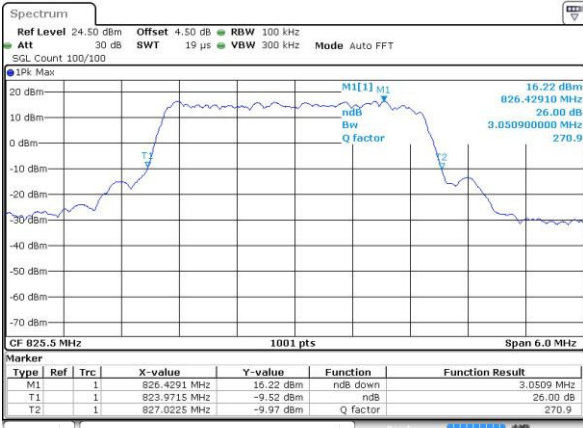

LTE Band 5

Lowest Channel / 3MHz / QPSK

Date: 3.JUL.2016 22:06:58

Lowest Channel / 3MHz / 16QAM

Date: 3.JUL.2016 22:07:10

Middle Channel / 3MHz / QPSK

Date: 3.JUL.2016 22:22:14

Middle Channel / 3MHz / 16QAM

Date: 3.JUL.2016 22:22:25

Highest Channel / 3MHz / QPSK

Date: 3.JUL.2016 22:24:49

Highest Channel / 3MHz / 16QAM

Date: 3.JUL.2016 22:25:00

LTE Band 5

Lowest Channel / 5MHz / QPSK

Date: 3.JUL.2016 22:40:03