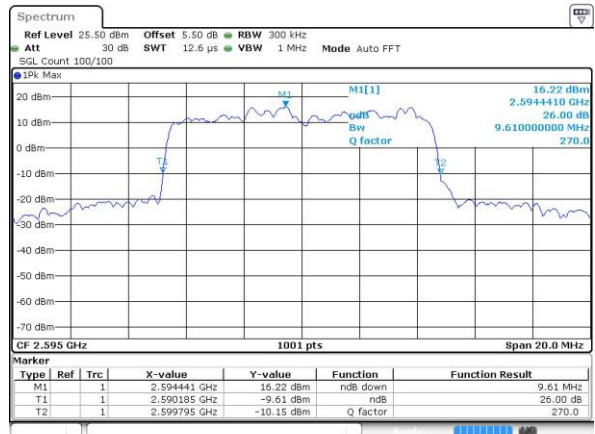

LTE Band 38

Lowest Channel / 10MHz / QPSK

Date: 5 JUL 2016 01:10:25

Lowest Channel / 10MHz / 16QAM

Date: 5 JUL 2016 01:10:49

Middle Channel / 10MHz / QPSK

Date: 5 JUL 2016 01:11:46

Middle Channel / 10MHz / 16QAM

Date: 5 JUL 2016 01:11:26

Highest Channel / 10MHz / QPSK

Date: 5 JUL 2016 01:12:11

Highest Channel / 10MHz / 16QAM

Date: 5 JUL 2016 01:12:32

LTE Band 38

Lowest Channel / 15MHz / QPSK

Date: 5 JUL 2016 01:13:19