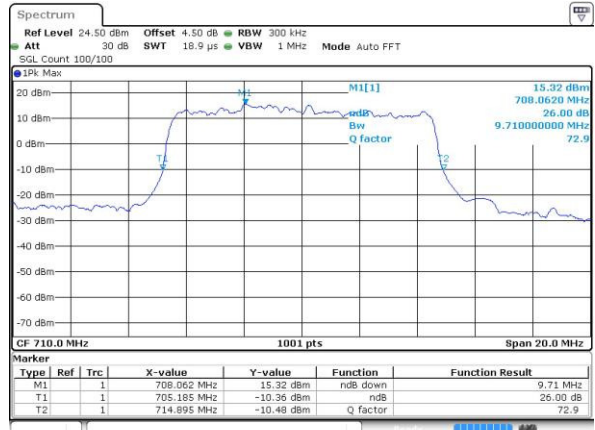

Middle Channel / 10MHz / 16QAM

Date: 4 JUL 2016 01:03:23