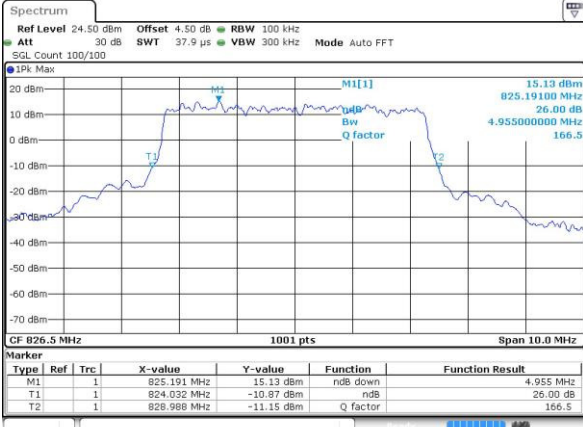

Date: 3.JUL.2016 22:22:25

Highest Channel / 3MHz / QPSK

Date: 3.JUL.2016 22:24:49

Highest Channel / 3MHz / 16QAM

Date: 3.JUL.2016 22:25:00

LTE Band 5

Lowest Channel / 5MHz / QPSK

Date: 3.JUL.2016 22:40:03