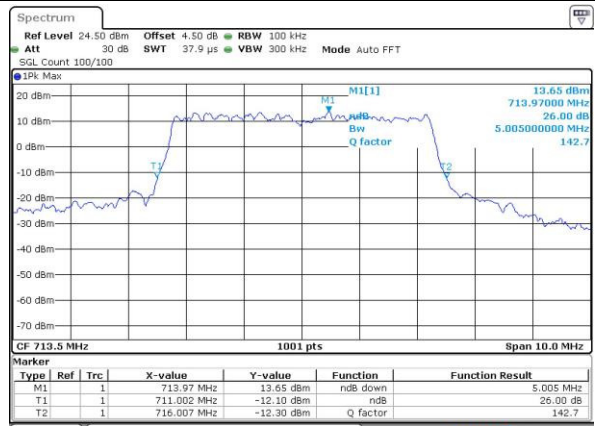

Date: 4.JUL.2016 03:29:26

Middle Channel / 10MHz / 16QAM

Date: 4.JUL.2016 03:29:39

Highest Channel / 10MHz / QPSK

Date: 4.JUL.2016 03:29:14

Highest Channel / 10MHz / 16QAM

Date: 4.JUL.2016 03:29:02

LTE Band 17

Lowest Channel / 5MHz / QPSK

Date: 4 JUL 2016 00:38:53

Lowest Channel / 5MHz / 16QAM

Date: 4 JUL 2016 00:39:04

Middle Channel / 5MHz / QPSK

Date: 4 JUL 2016 01:20:58

Middle Channel / 5MHz / 16QAM

Date: 4 JUL 2016 00:46:18

Highest Channel / 5MHz / QPSK

Date: 4 JUL 2016 00:48:41

Highest Channel / 5MHz / 16QAM

Date: 4 JUL 2016 00:48:53

LTE Band 17

Lowest Channel / 10MHz / QPSK

Date: 4 JUL 2016 00:55:56

Lowest Channel / 10MHz / 16QAM