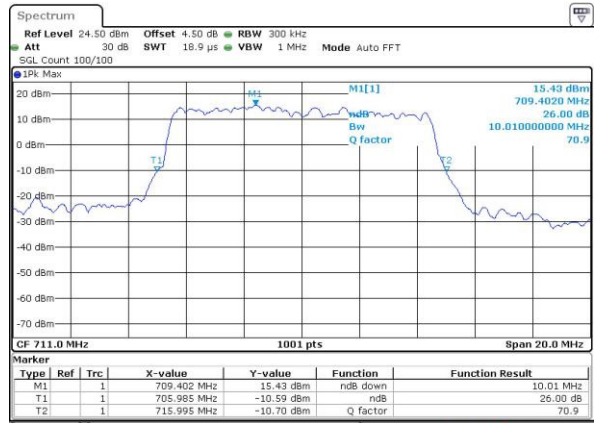

Highest Channel / 5MHz / 16QAM

Date: 4 JUL 2016 03:26:43

LTE Band 12

Lowest Channel / 10MHz / QPSK

Date: 4.JUL.2016 03:30:03

Lowest Channel / 10MHz / 16QAM

Date: 4.JUL.2016 03:29:51

Middle Channel / 10MHz / QPSK

Date: 4.JUL.2016 03:29:26

Middle Channel / 10MHz / 16QAM

Date: 4.JUL.2016 03:29:39

Highest Channel / 10MHz / QPSK

Date: 4.JUL.2016 03:29:14

Highest Channel / 10MHz / 16QAM

Date: 4.JUL.2016 03:29:02

LTE Band 17

Lowest Channel / 5MHz / QPSK

Date: 4 JUL 2016 00:38:53

Lowest Channel / 5MHz / 16QAM

Date: 4 JUL 2016 00:39:04

Middle Channel / 5MHz / QPSK

Date: 4 JUL 2016 01:20:58

Middle Channel / 5MHz / 16QAM

Date: 4 JUL 2016 00:46:18