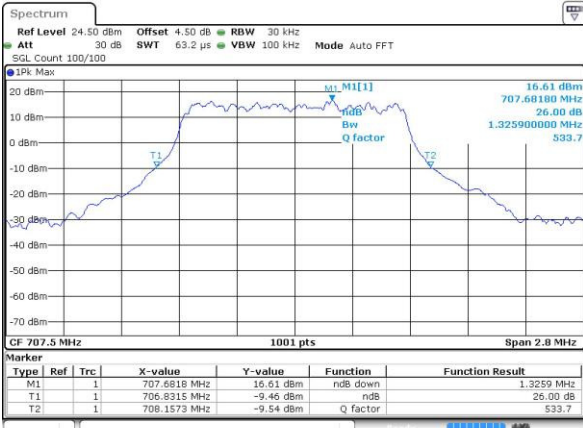

Date: 4.JUL.2016 18:05:34

Highest Channel / 20MHz / 16QAM

Date: 4.JUL.2016 18:05:12

LTE Band 12

Lowest Channel / 1.4MHz / QPSK

Date: 4 JUL 2016 02:02:04

Lowest Channel / 1.4MHz / 16QAM

Date: 4 JUL 2016 02:01:52

Middle Channel / 1.4MHz / QPSK

Date: 4 JUL 2016 02:01:29

Middle Channel / 1.4MHz / 16QAM

Date: 4 JUL 2016 02:01:41

Highest Channel / 1.4MHz / QPSK

Date: 4 JUL 2016 02:01:18

Highest Channel / 1.4MHz / 16QAM

Date: 4 JUL 2016 01:29:10