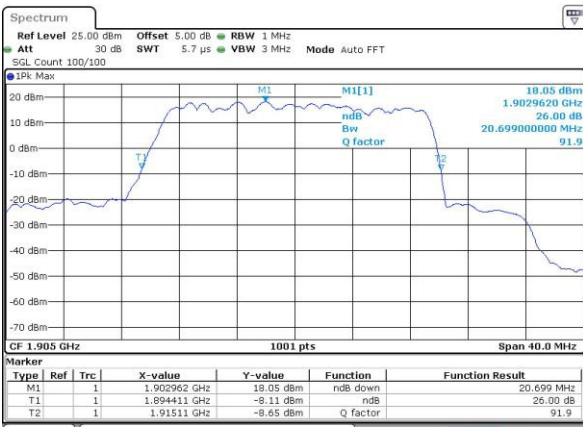

Highest Channel / 3MHz / 16QAM

Date: 4 JUL 2016 22:12:54

Highest Channel / 5MHz / QPSK

Date: 4 JUL 2016 22:13:29

Highest Channel / 5MHz / 16QAM

Date: 4 JUL 2016 22:13:50

LTE Band 25

Highest Channel / 10MHz / QPSK

Date: 4 JUL 2016 22:23:00

Highest Channel / 10MHz / 16QAM

Date: 4 JUL 2016 22:22:50

Highest Channel / 15MHz / QPSK

Date: 4 JUL 2016 22:39:55

Highest Channel / 15MHz / 16QAM

Date: 4 JUL 2016 22:24:01

Highest Channel / 20MHz / QPSK

Date: 4 JUL 2016 22:38:41

Highest Channel / 20MHz / 16QAM

Date: 4 JUL 2016 22:37:59

LTE Band 38

Lowest Channel / 5MHz / QPSK

Date: 4 JUL 2016 23:19:17

Lowest Channel / 5MHz / 16QAM

Date: 4 JUL 2016 23:19:44