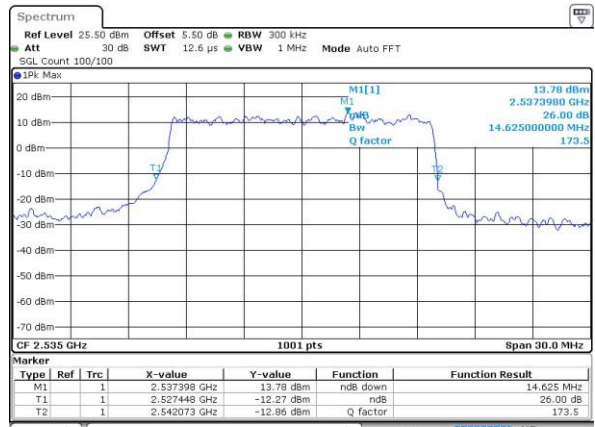

Date: 4.JUL.2016 17:31:32

LTE Band 7

Lowest Channel / 15MHz / QPSK

Date: 4.JUL.2016 17:47:06

Lowest Channel / 15MHz / 16QAM

Date: 4.JUL.2016 17:46:44

Middle Channel / 15MHz / QPSK

Date: 4.JUL.2016 17:47:28

Middle Channel / 15MHz / 16QAM

Date: 4.JUL.2016 17:47:50

Highest Channel / 15MHz / QPSK

Date: 4.JUL.2016 17:48:34

Highest Channel / 15MHz / 16QAM

Date: 4.JUL.2016 17:48:12

LTE Band 7

Lowest Channel / 20MHz / QPSK