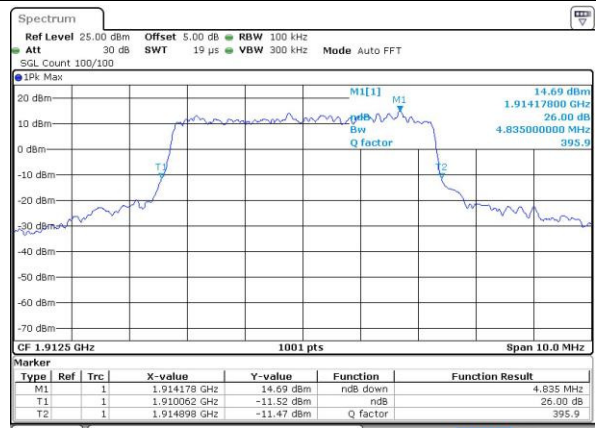

Date: 4 JUL 2016 01:05:57

LTE Band 25

Highest Channel / 1.4MHz / QPSK

Date: 4 JUL 2016 21:51:14

Highest Channel / 1.4MHz / 16QAM

Date: 4 JUL 2016 21:51:37

Highest Channel / 3MHz / QPSK

Date: 4 JUL 2016 22:12:42

Highest Channel / 3MHz / 16QAM

Date: 4 JUL 2016 22:12:54

Highest Channel / 5MHz / QPSK

Date: 4 JUL 2016 22:13:29

Highest Channel / 5MHz / 16QAM

Date: 4 JUL 2016 22:13:50

LTE Band 25

Highest Channel / 10MHz / QPSK

Date: 4 JUL 2016 22:23:00

Highest Channel / 10MHz / 16QAM

Date: 4 JUL 2016 22:22:50

Highest Channel / 15MHz / QPSK

Date: 4 JUL 2016 22:39:55

Highest Channel / 15MHz / 16QAM

Date: 4 JUL 2016 22:24:01

Highest Channel / 20MHz / QPSK