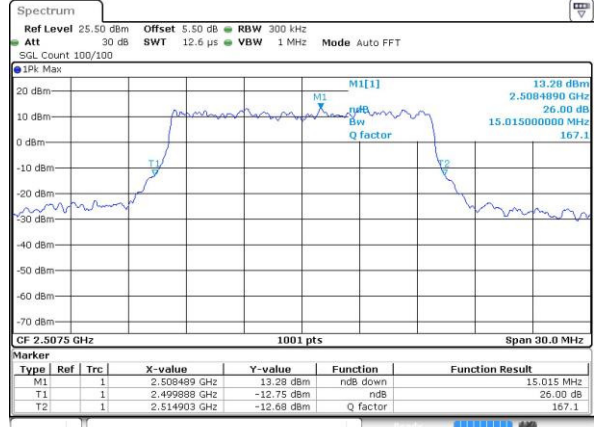

Date: 4.JUL.2016 17:31:32

LTE Band 7

Lowest Channel / 15MHz / QPSK

Date: 4.JUL.2016 17:47:06

Lowest Channel / 15MHz / 16QAM

Date: 4.JUL.2016 17:46:44

Middle Channel / 15MHz / QPSK

Date: 4.JUL.2016 17:47:28

Middle Channel / 15MHz / 16QAM

Date: 4.JUL.2016 17:47:50

Highest Channel / 15MHz / QPSK

Date: 4.JUL.2016 17:48:34

Highest Channel / 15MHz / 16QAM

Date: 4.JUL.2016 17:48:12

LTE Band 7

Lowest Channel / 20MHz / QPSK