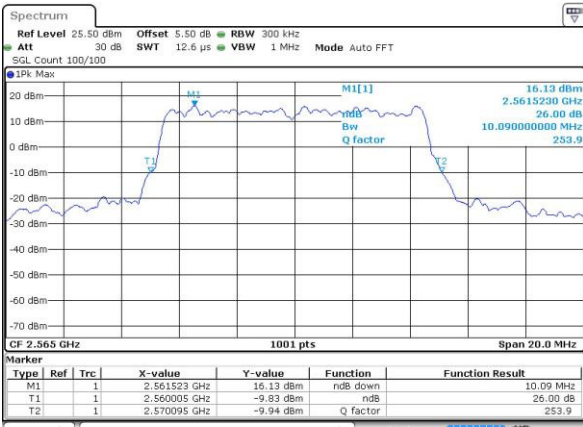

Date: 4.JUL.2016 17:30:04

Middle Channel / 10MHz / QPSK

Date: 4.JUL.2016 17:30:48

Middle Channel / 10MHz / 16QAM

Date: 4.JUL.2016 17:30:26

Highest Channel / 10MHz / QPSK

Date: 4.JUL.2016 17:31:10

Highest Channel / 10MHz / 16QAM