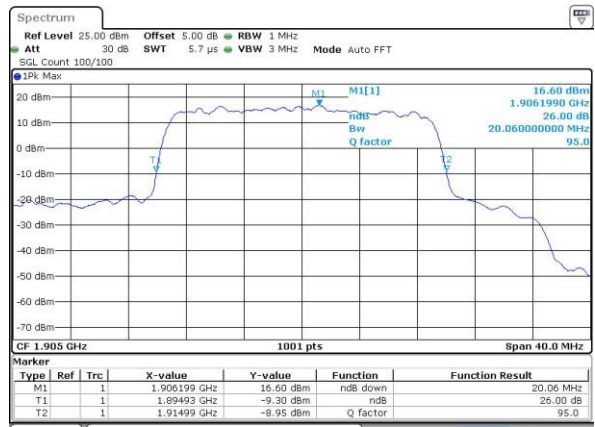

Date: 4 JUL 2016 01:05:57

LTE Band 25

Highest Channel / 1.4MHz / QPSK

Date: 4 JUL 2016 21:51:14

Highest Channel / 1.4MHz / 16QAM

Date: 4 JUL 2016 21:51:37

Highest Channel / 3MHz / QPSK

Date: 4 JUL 2016 22:12:42

Highest Channel / 3MHz / 16QAM

Date: 4 JUL 2016 22:12:54

Highest Channel / 5MHz / QPSK

Date: 4 JUL 2016 22:13:29

Highest Channel / 5MHz / 16QAM

Date: 4 JUL 2016 22:13:50

LTE Band 25

Highest Channel / 10MHz / QPSK

Date: 4 JUL 2016 22:23:00

Highest Channel / 10MHz / 16QAM

Date: 4 JUL 2016 22:22:50

Highest Channel / 15MHz / QPSK

Date: 4 JUL 2016 22:39:55

Highest Channel / 15MHz / 16QAM

Date: 4 JUL 2016 22:24:01

Highest Channel / 20MHz / QPSK

Date: 4 JUL 2016 22:38:41

Highest Channel / 20MHz / 16QAM

Date: 4 JUL 2016 22:37:59

LTE Band 38

Lowest Channel / 5MHz / QPSK

Date: 4 JUL 2016 23:19:17

Lowest Channel / 5MHz / 16QAM

Date: 4 JUL 2016 23:19:44