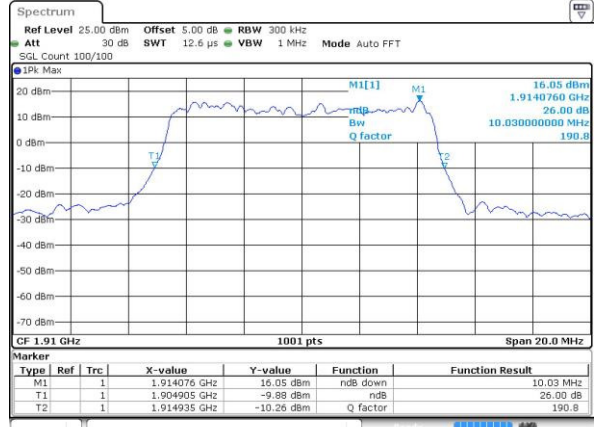

Date: 4 JUL 2016 01:05:57

LTE Band 25

Highest Channel / 1.4MHz / QPSK

Date: 4 JUL 2016 21:51:14

Highest Channel / 1.4MHz / 16QAM

Date: 4 JUL 2016 21:51:37

Highest Channel / 3MHz / QPSK

Date: 4 JUL 2016 22:12:42

Highest Channel / 3MHz / 16QAM

Date: 4 JUL 2016 22:12:54

Highest Channel / 5MHz / QPSK

Date: 4 JUL 2016 22:13:29

Highest Channel / 5MHz / 16QAM

Date: 4 JUL 2016 22:13:50

LTE Band 25

Highest Channel / 10MHz / QPSK

Date: 4 JUL 2016 22:23:00

Highest Channel / 10MHz / 16QAM

Date: 4 JUL 2016 22:22:50

Highest Channel / 15MHz / QPSK

Date: 4 JUL 2016 22:39:55

Highest Channel / 15MHz / 16QAM

Date: 4 JUL 2016 22:24:01

Highest Channel / 20MHz / QPSK