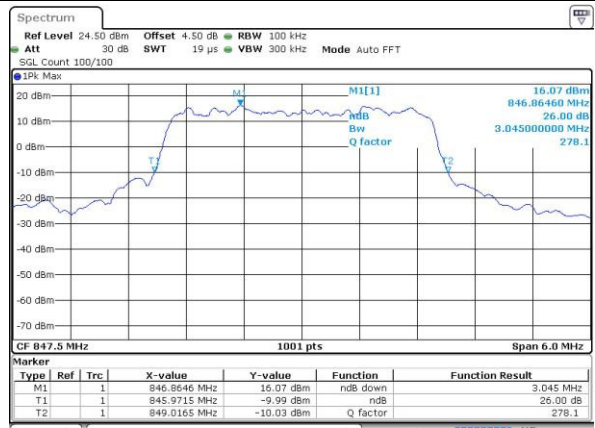

LTE Band 5

Lowest Channel / 3MHz / QPSK

Date: 3.JUL.2016 22:06:58

Lowest Channel / 3MHz / 16QAM

Date: 3.JUL.2016 22:07:10

Middle Channel / 3MHz / QPSK

Date: 3.JUL.2016 22:22:14

Middle Channel / 3MHz / 16QAM

Date: 3.JUL.2016 22:22:25

Highest Channel / 3MHz / QPSK

Date: 3.JUL.2016 22:24:49

Highest Channel / 3MHz / 16QAM

Date: 3.JUL.2016 22:25:00

LTE Band 5

Lowest Channel / 5MHz / QPSK

Date: 3.JUL.2016 22:40:03