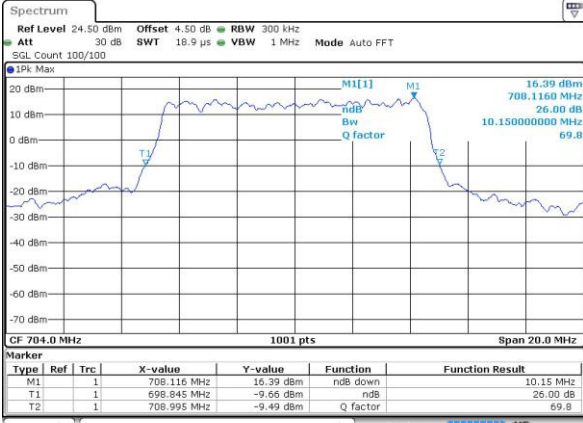

Lowest Channel / 5MHz / 16QAM

Date: 4 JUL 2016 03:27:30

Middle Channel / 5MHz / QPSK

Date: 4 JUL 2016 03:27:06

Middle Channel / 5MHz / 16QAM

Date: 4 JUL 2016 03:27:17

Highest Channel / 5MHz / QPSK

Date: 4 JUL 2016 03:26:55

Highest Channel / 5MHz / 16QAM

Date: 4 JUL 2016 03:26:43

LTE Band 12

Lowest Channel / 10MHz / QPSK

Date: 4.JUL.2016 03:30:03

Lowest Channel / 10MHz / 16QAM

Date: 4.JUL.2016 03:29:51

Middle Channel / 10MHz / QPSK

Date: 4.JUL.2016 03:29:26

Middle Channel / 10MHz / 16QAM

Date: 4.JUL.2016 03:29:39

Highest Channel / 10MHz / QPSK

Date: 4.JUL.2016 03:29:14

Highest Channel / 10MHz / 16QAM

Date: 4.JUL.2016 03:29:02

LTE Band 17