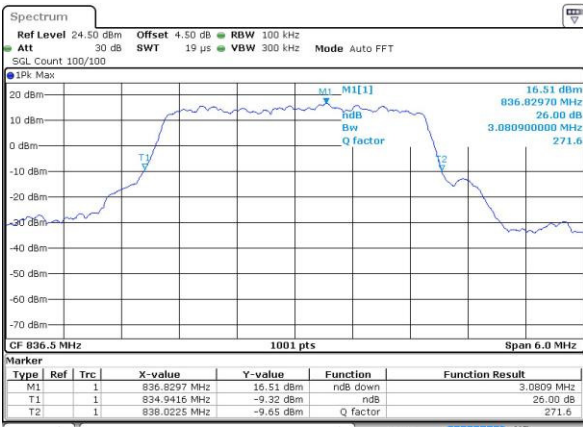

LTE Band 5

Lowest Channel / 3MHz / QPSK

Date: 3.JUL.2016 22:06:58

Lowest Channel / 3MHz / 16QAM

Date: 3.JUL.2016 22:07:10

Middle Channel / 3MHz / QPSK

Date: 3.JUL.2016 22:22:14

Middle Channel / 3MHz / 16QAM

Date: 3.JUL.2016 22:22:25

Highest Channel / 3MHz / QPSK

Date: 3.JUL.2016 22:24:49

Highest Channel / 3MHz / 16QAM

Date: 3.JUL.2016 22:25:00

LTE Band 5

Lowest Channel / 5MHz / QPSK

Date: 3.JUL.2016 22:40:03