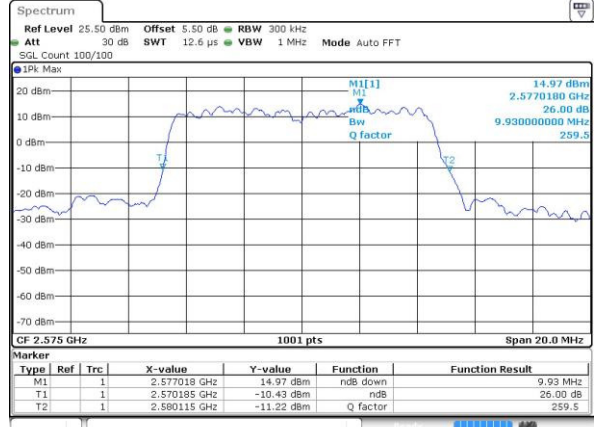

Date: 4 JUL 2016 22:38:41

Highest Channel / 20MHz / 16QAM

Date: 4 JUL 2016 22:37:59

LTE Band 38

Lowest Channel / 5MHz / QPSK

Date: 4 JUL 2016 23:19:17

Lowest Channel / 5MHz / 16QAM

Date: 4 JUL 2016 23:19:44

Middle Channel / 5MHz / QPSK

Date: 4 JUL 2016 23:27:36

Middle Channel / 5MHz / 16QAM

Date: 4 JUL 2016 23:27:14

Highest Channel / 5MHz / QPSK

Date: 5 JUL 2016 01:09:39

Highest Channel / 5MHz / 16QAM

Date: 5 JUL 2016 01:09:17

LTE Band 38

Lowest Channel / 10MHz / QPSK

Date: 5 JUL 2016 01:10:25

Lowest Channel / 10MHz / 16QAM

Date: 5 JUL 2016 01:10:49

Middle Channel / 10MHz / QPSK

Date: 5 JUL 2016 01:11:46

Middle Channel / 10MHz / 16QAM