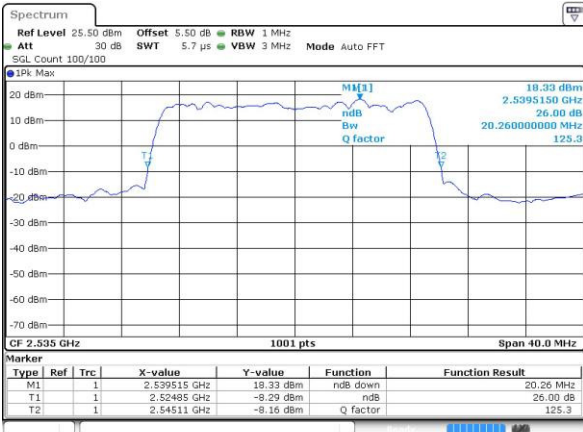

Middle Channel / 20MHz / QPSK

Date: 4.JUL.2016 18:04:28