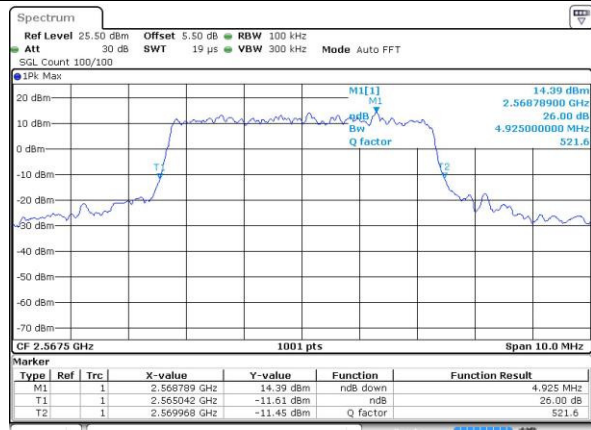

Date: 3.JUL.2016 23:28:25

Middle Channel / 10MHz / 16QAM

Date: 3.JUL.2016 23:28:36

Highest Channel / 10MHz / QPSK

Date: 3.JUL.2016 23:31:00

Highest Channel / 10MHz / 16QAM

Date: 3.JUL.2016 23:31:11

LTE Band 7

Lowest Channel / 5MHz / QPSK

Date: 4 JUL 2016 17:12:42

Lowest Channel / 5MHz / 16QAM

Date: 4 JUL 2016 17:13:04

Middle Channel / 5MHz / QPSK

Date: 4 JUL 2016 17:13:49

Middle Channel / 5MHz / 16QAM

Date: 4 JUL 2016 17:13:27

Highest Channel / 5MHz / QPSK

Date: 4 JUL 2016 17:14:11

Highest Channel / 5MHz / 16QAM

Date: 4 JUL 2016 17:14:33

LTE Band 7

Lowest Channel / 10MHz / QPSK

Date: 4.JUL.2016 17:29:42

Lowest Channel / 10MHz / 16QAM