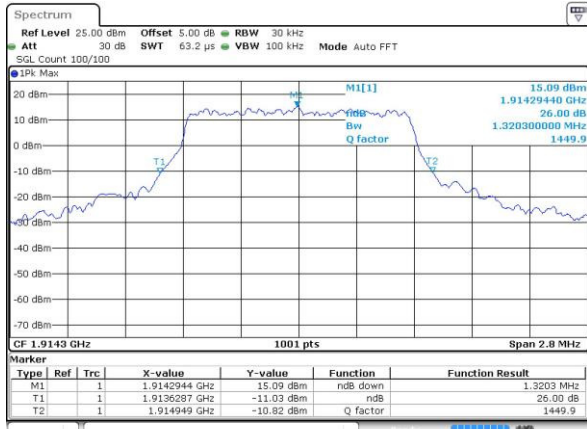

Highest Channel / 5MHz / QPSK

Date: 4 JUL 2016 00:48:41

Highest Channel / 5MHz / 16QAM

Date: 4 JUL 2016 00:48:53

LTE Band 17

Lowest Channel / 10MHz / QPSK

Date: 4 JUL 2016 00:55:56

Lowest Channel / 10MHz / 16QAM

Date: 4 JUL 2016 00:56:07

Middle Channel / 10MHz / QPSK

Date: 4 JUL 2016 01:03:11

Middle Channel / 10MHz / 16QAM

Date: 4 JUL 2016 01:03:23

Highest Channel / 10MHz / QPSK

Date: 4 JUL 2016 01:05:46

Highest Channel / 10MHz / 16QAM

Date: 4 JUL 2016 01:05:57

LTE Band 25

Highest Channel / 1.4MHz / QPSK

Date: 4 JUL 2016 21:51:14

Highest Channel / 1.4MHz / 16QAM

Date: 4 JUL 2016 21:51:37

Highest Channel / 3MHz / QPSK

Date: 4 JUL 2016 22:12:42