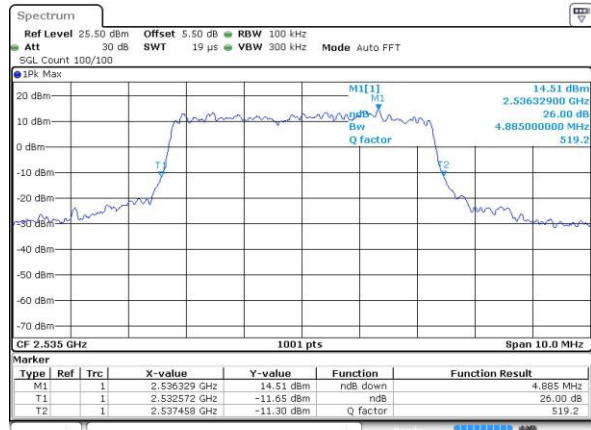

Date: 3.JUL.2016 23:28:25

Middle Channel / 10MHz / 16QAM

Date: 3.JUL.2016 23:28:36

Highest Channel / 10MHz / QPSK

Date: 3.JUL.2016 23:31:00

Highest Channel / 10MHz / 16QAM

Date: 3.JUL.2016 23:31:11

LTE Band 7

Lowest Channel / 5MHz / QPSK

Date: 4 JUL 2016 17:12:42

Lowest Channel / 5MHz / 16QAM

Date: 4 JUL 2016 17:13:04

Middle Channel / 5MHz / QPSK

Date: 4 JUL 2016 17:13:49

Middle Channel / 5MHz / 16QAM

Date: 4 JUL 2016 17:13:27

Highest Channel / 5MHz / QPSK

Date: 4 JUL 2016 17:14:11

Highest Channel / 5MHz / 16QAM

Date: 4 JUL 2016 17:14:33

LTE Band 7

Lowest Channel / 10MHz / QPSK

Date: 4.JUL.2016 17:29:42

Lowest Channel / 10MHz / 16QAM