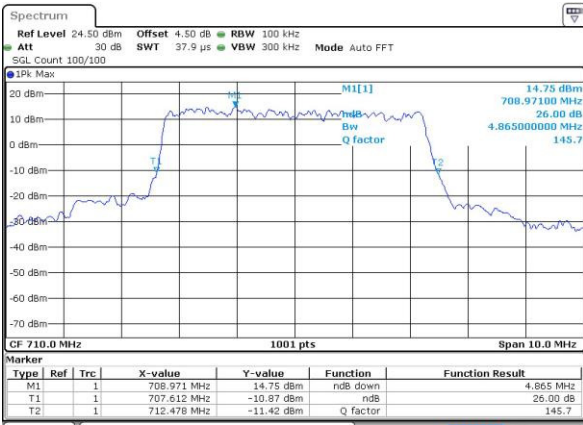

Date: 4.JUL.2016 03:29:26

Middle Channel / 10MHz / 16QAM

Date: 4.JUL.2016 03:29:39

Highest Channel / 10MHz / QPSK

Date: 4.JUL.2016 03:29:14

Highest Channel / 10MHz / 16QAM

Date: 4.JUL.2016 03:29:02

LTE Band 17

Lowest Channel / 5MHz / QPSK

Date: 4 JUL 2016 00:38:53

Lowest Channel / 5MHz / 16QAM

Date: 4 JUL 2016 00:39:04

Middle Channel / 5MHz / QPSK

Date: 4 JUL 2016 01:20:58

Middle Channel / 5MHz / 16QAM

Date: 4 JUL 2016 00:46:18

Highest Channel / 5MHz / QPSK

Date: 4 JUL 2016 00:48:41

Highest Channel / 5MHz / 16QAM

Date: 4 JUL 2016 00:48:53

LTE Band 17

Lowest Channel / 10MHz / QPSK

Date: 4 JUL 2016 00:55:56

Lowest Channel / 10MHz / 16QAM