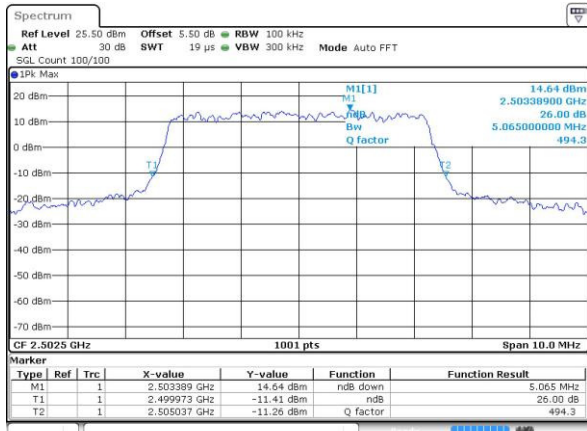

LTE Band 7

Lowest Channel / 5MHz / QPSK

Date: 4 JUL 2016 17:12:42