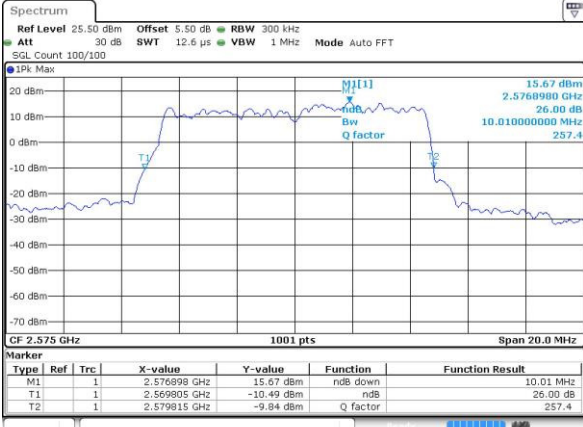

Date: 4 JUL 2016 22:38:41

Highest Channel / 20MHz / 16QAM

Date: 4 JUL 2016 22:37:59

LTE Band 38

Lowest Channel / 5MHz / QPSK

Date: 4 JUL 2016 23:19:17

Lowest Channel / 5MHz / 16QAM

Date: 4 JUL 2016 23:19:44

Middle Channel / 5MHz / QPSK

Date: 4 JUL 2016 23:27:36

Middle Channel / 5MHz / 16QAM

Date: 4 JUL 2016 23:27:14

Highest Channel / 5MHz / QPSK

Date: 5 JUL 2016 01:09:39

Highest Channel / 5MHz / 16QAM

Date: 5 JUL 2016 01:09:17

LTE Band 38

Lowest Channel / 10MHz / QPSK

Date: 5 JUL 2016 01:10:25

Lowest Channel / 10MHz / 16QAM

Date: 5 JUL 2016 01:10:49

Middle Channel / 10MHz / QPSK

Date: 5 JUL 2016 01:11:46

Middle Channel / 10MHz / 16QAM