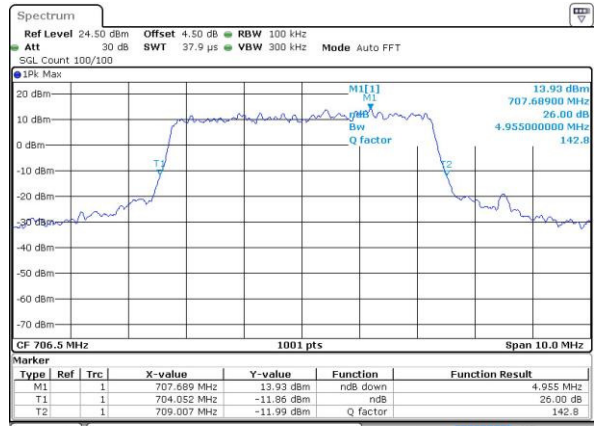

Highest Channel / 5MHz / 16QAM

Date: 4 JUL 2016 03:26:43

LTE Band 12

Lowest Channel / 10MHz / QPSK

Date: 4.JUL.2016 03:30:03

Lowest Channel / 10MHz / 16QAM

Date: 4.JUL.2016 03:29:51

Middle Channel / 10MHz / QPSK

Date: 4.JUL.2016 03:29:26

Middle Channel / 10MHz / 16QAM

Date: 4.JUL.2016 03:29:39

Highest Channel / 10MHz / QPSK

Date: 4.JUL.2016 03:29:14

Highest Channel / 10MHz / 16QAM

Date: 4.JUL.2016 03:29:02

LTE Band 17

Lowest Channel / 5MHz / QPSK

Date: 4 JUL 2016 00:38:53

Lowest Channel / 5MHz / 16QAM

Date: 4 JUL 2016 00:39:04

Middle Channel / 5MHz / QPSK

Date: 4 JUL 2016 01:20:58

Middle Channel / 5MHz / 16QAM

Date: 4 JUL 2016 00:46:18