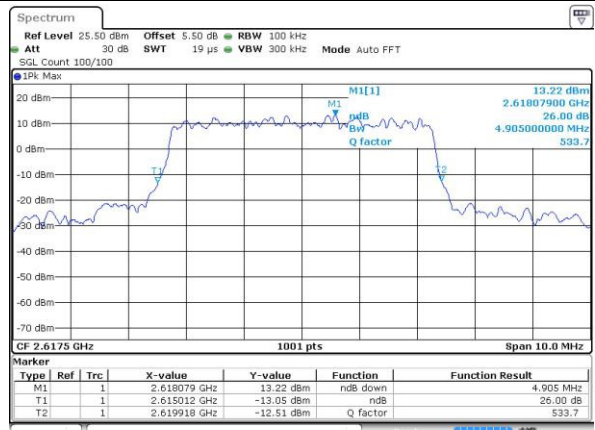

Date: 4 JUL 2016 22:38:41

Highest Channel / 20MHz / 16QAM

Date: 4 JUL 2016 22:37:59

LTE Band 38

Lowest Channel / 5MHz / QPSK

Date: 4 JUL 2016 23:19:17

Lowest Channel / 5MHz / 16QAM

Date: 4 JUL 2016 23:19:44

Middle Channel / 5MHz / QPSK

Date: 4 JUL 2016 23:27:36

Middle Channel / 5MHz / 16QAM

Date: 4 JUL 2016 23:27:14

Highest Channel / 5MHz / QPSK

Date: 5 JUL 2016 01:09:39

Highest Channel / 5MHz / 16QAM

Date: 5 JUL 2016 01:09:17

LTE Band 38

Lowest Channel / 10MHz / QPSK

Date: 5 JUL 2016 01:10:25

Lowest Channel / 10MHz / 16QAM

Date: 5 JUL 2016 01:10:49

Middle Channel / 10MHz / QPSK

Date: 5 JUL 2016 01:11:46

Middle Channel / 10MHz / 16QAM