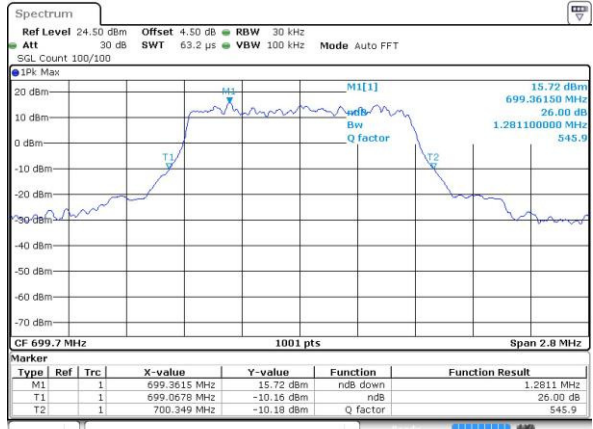

Date: 4.JUL.2016 18:05:34

Highest Channel / 20MHz / 16QAM

Date: 4.JUL.2016 18:05:12

LTE Band 12

Lowest Channel / 1.4MHz / QPSK

Date: 4 JUL 2016 02:02:04

Lowest Channel / 1.4MHz / 16QAM

Date: 4 JUL 2016 02:01:52

Middle Channel / 1.4MHz / QPSK

Date: 4 JUL 2016 02:01:29

Middle Channel / 1.4MHz / 16QAM

Date: 4 JUL 2016 02:01:41

Highest Channel / 1.4MHz / QPSK

Date: 4 JUL 2016 02:01:18

Highest Channel / 1.4MHz / 16QAM

Date: 4 JUL 2016 01:29:10