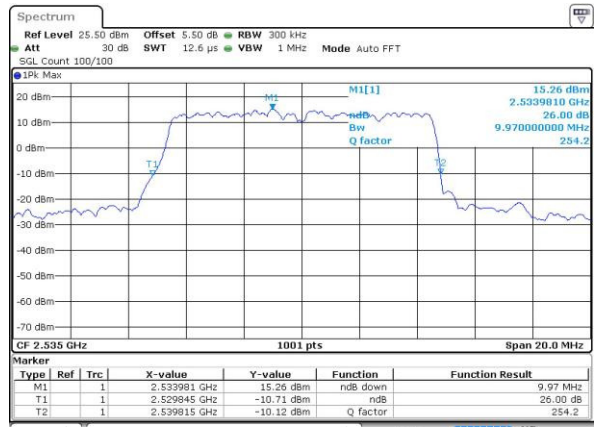

Highest Channel / 5MHz / QPSK

Date: 4 JUL 2016 17:14:11

Highest Channel / 5MHz / 16QAM

Date: 4 JUL 2016 17:14:33

LTE Band 7

Lowest Channel / 10MHz / QPSK

Date: 4.JUL.2016 17:29:42

Lowest Channel / 10MHz / 16QAM

Date: 4.JUL.2016 17:30:04

Middle Channel / 10MHz / QPSK

Date: 4.JUL.2016 17:30:48

Middle Channel / 10MHz / 16QAM

Date: 4.JUL.2016 17:30:26

Highest Channel / 10MHz / QPSK

Date: 4.JUL.2016 17:31:10

Highest Channel / 10MHz / 16QAM