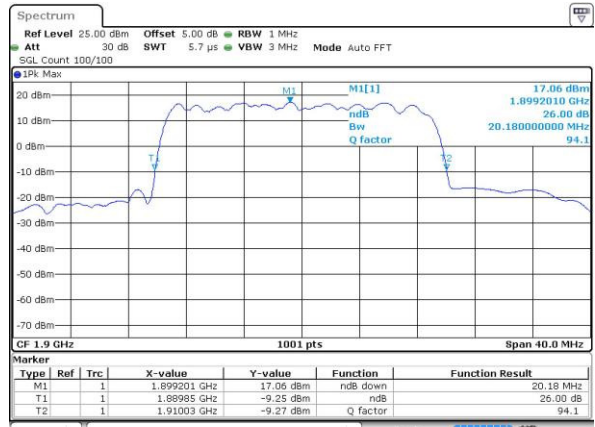

Date: 4.JUL.2016 11:08:41

LTE Band 2

Lowest Channel / 20MHz / QPSK

Date: 4.JUL.2016 11:15:42

Lowest Channel / 20MHz / 16QAM

Date: 4.JUL.2016 11:15:54

Middle Channel / 20MHz / QPSK

Date: 4.JUL.2016 11:22:55

Middle Channel / 20MHz / 16QAM

Date: 4.JUL.2016 11:23:06

Highest Channel / 20MHz / QPSK

Date: 4.JUL.2016 11:25:32

Highest Channel / 20MHz / 16QAM

Date: 4.JUL.2016 11:25:43

LTE Band 4

Lowest Channel / 1.4MHz / QPSK

Date: 4 JUL 2016 14:03:13

Lowest Channel / 1.4MHz / 16QAM

Date: 4 JUL 2016 14:03:24

Middle Channel / 1.4MHz / QPSK

Date: 4 JUL 2016 14:10:25

Middle Channel / 1.4MHz / 16QAM

Date: 4 JUL 2016 14:10:36

Highest Channel / 1.4MHz / QPSK

Date: 4 JUL 2016 14:13:02

Highest Channel / 1.4MHz / 16QAM

Date: 4 JUL 2016 14:13:13

LTE Band 4

Lowest Channel / 3MHz / QPSK

Date: 4.JUL.2016 14:20:15

Lowest Channel / 3MHz / 16QAM

Date: 4.JUL.2016 14:20:27