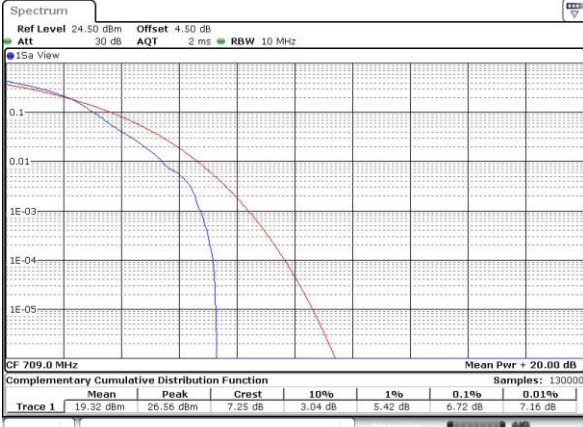

LTE Band 17 / 10MHz / 16QAM

Lowest Channel / 1RB

Date: 4.JUL.2016 01:14:09

Lowest Channel / Full RB

Date: 4.JUL.2016 01:14:20

Middle Channel / 1RB

Date: 4.JUL.2016 01:14:32

Middle Channel / Full RB

Date: 4.JUL.2016 01:14:42

Highest Channel / 1RB

Date: 4.JUL.2016 01:14:53

Highest Channel / Full RB

Date: 4.JUL.2016 01:15:03

LTE Band 25 / 20MHz / QPSK

Highest Channel / 1RB

Date: 4.JUL.2016 22:38:54

Highest Channel / Full RB

Date: 4.JUL.2016 22:38:22

LTE Band 25 / 20MHz / 16QAM

Highest Channel / 1RB

Date: 4.JUL.2016 22:39:30

Highest Channel / Full RB

Date: 4.JUL.2016 22:38:08

LTE Band 38 / 20MHz / QPSK