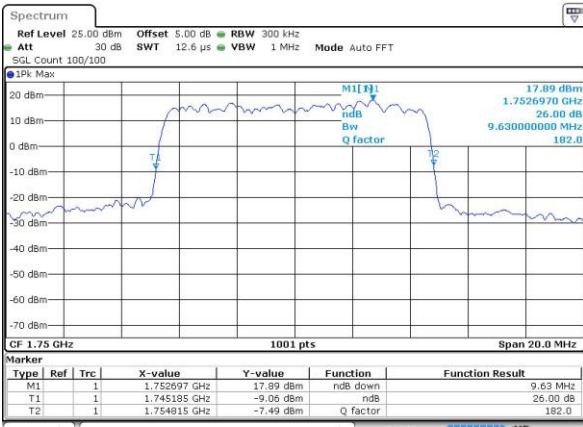

Date: 4.JUL.2016 14:44:44

Highest Channel / 5MHz / QPSK

Date: 4.JUL.2016 14:47:10

Highest Channel / 5MHz / 16QAM

Date: 4.JUL.2016 14:47:21

LTE Band 4

Lowest Channel / 10MHz / QPSK

Date: 4.JUL.2016 14:54:21

Lowest Channel / 10MHz / 16QAM

Date: 4.JUL.2016 14:54:33

Middle Channel / 10MHz / QPSK

Date: 4.JUL.2016 15:01:34

Middle Channel / 10MHz / 16QAM

Date: 4.JUL.2016 15:01:45

Highest Channel / 10MHz / QPSK

Date: 4.JUL.2016 15:04:11

Highest Channel / 10MHz / 16QAM

Date: 4.JUL.2016 15:04:22

LTE Band 4

Lowest Channel / 15MHz / QPSK

Date: 4.JUL.2016 15:11:23

Lowest Channel / 15MHz / 16QAM

Date: 4.JUL.2016 15:11:34

Middle Channel / 15MHz / QPSK