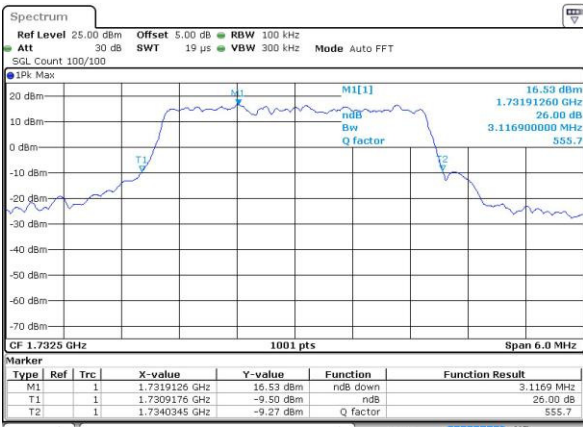

Middle Channel / 3MHz / QPSK

Date: 4.JUL.2016 14:27:30