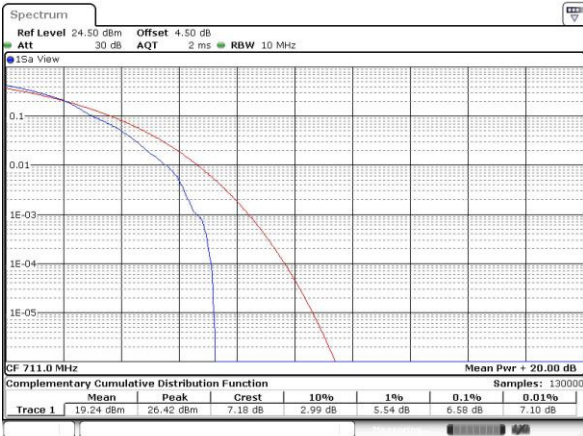

LTE Band 17 / 10MHz / 16QAM

Lowest Channel / 1RB

Date: 4.JUL.2016 01:14:09

Lowest Channel / Full RB

Date: 4.JUL.2016 01:14:20

Middle Channel / 1RB

Date: 4.JUL.2016 01:14:32

Middle Channel / Full RB

Date: 4.JUL.2016 01:14:42

Highest Channel / 1RB

Date: 4.JUL.2016 01:14:53

Highest Channel / Full RB

Date: 4.JUL.2016 01:15:03

LTE Band 25 / 20MHz / QPSK

Highest Channel / 1RB

Date: 4.JUL.2016 22:38:54