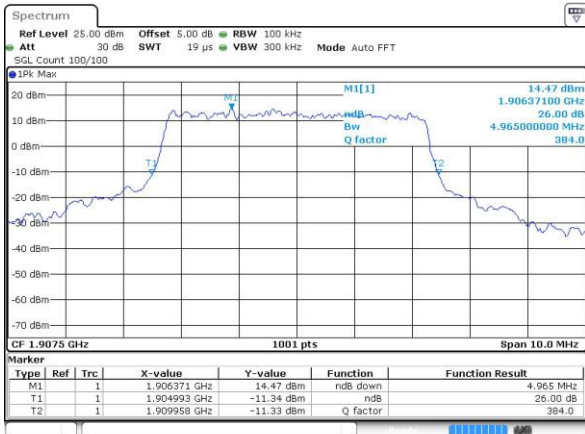

Highest Channel / 3MHz / 16QAM

Date: 4.JUL.2016 10:17:35

LTE Band 2

Lowest Channel / 5MHz / QPSK

Date: 4.JUL.2016 10:24:38

Lowest Channel / 5MHz / 16QAM

Date: 4.JUL.2016 10:24:49

Middle Channel / 5MHz / QPSK

Date: 4.JUL.2016 10:31:49

Middle Channel / 5MHz / 16QAM

Date: 4.JUL.2016 10:32:01

Highest Channel / 5MHz / QPSK

Date: 4.JUL.2016 10:34:27

Highest Channel / 5MHz / 16QAM

Date: 4.JUL.2016 10:34:38

LTE Band 2