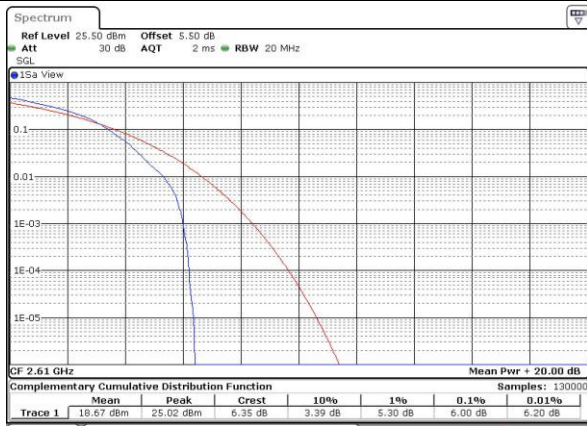

Highest Channel / 1RB

Date: 5 JUL 2016 01:23:06

Highest Channel / Full RB

Date: 5 JUL 2016 01:25:52

LTE Band 38 / 20MHz / 16QAM

Lowest Channel / 1RB

Date: 5 JUL 2016 01:19:55

Lowest Channel / Full RB

Date: 5 JUL 2016 01:18:23

Middle Channel / 1RB

Date: 5 JUL 2016 01:22:08

Middle Channel / Full RB

Date: 5 JUL 2016 01:21:30

Highest Channel / 1RB

Date: 5 JUL 2016 01:24:02

Highest Channel / Full RB

Date: 5 JUL 2016 01:25:09

26dB Bandwidth

Mode	LTE Band 2 : 26dB BW(MHz)											
	1.4MHz		3MHz		5MHz		10MHz		15MHz		20MHz	
Mod.	QPSK	16QAM	QPSK	16QAM	QPSK	16QAM	QPSK	16QAM	QPSK	16QAM	QPSK	16QAM
Lowest CH	1.376	1.354	3.075	3.033	4.945	4.885	9.65	10.09	14.865	14.356	20.22	20.1
Middle CH	1.312	1.337	3.003	3.051	4.995	4.985	10.19	9.91	15.045	14.985	20.14	20.579
Highest CH	1.329	1.354	3.033	3.075	4.965	4.875	10.15	10.05	14.865	14.446	21.658	20.18