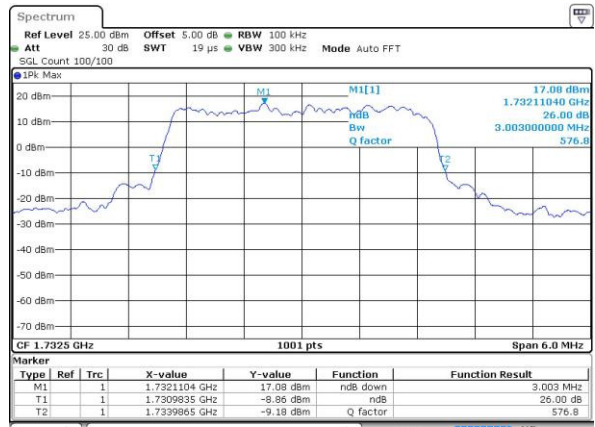

Middle Channel / 20MHz / 16QAM

Date: 4.JUL.2016 11:23:06

Highest Channel / 20MHz / QPSK

Date: 4.JUL.2016 11:25:32

Highest Channel / 20MHz / 16QAM

Date: 4.JUL.2016 11:25:43

LTE Band 4

Lowest Channel / 1.4MHz / QPSK

Date: 4 JUL 2016 14:03:13

Lowest Channel / 1.4MHz / 16QAM

Date: 4 JUL 2016 14:03:24

Middle Channel / 1.4MHz / QPSK

Date: 4 JUL 2016 14:10:25

Middle Channel / 1.4MHz / 16QAM

Date: 4 JUL 2016 14:10:36

Highest Channel / 1.4MHz / QPSK

Date: 4 JUL 2016 14:13:02

Highest Channel / 1.4MHz / 16QAM

Date: 4 JUL 2016 14:13:13

LTE Band 4

Lowest Channel / 3MHz / QPSK

Date: 4.JUL.2016 14:20:15

Lowest Channel / 3MHz / 16QAM

Date: 4.JUL.2016 14:20:27

Middle Channel / 3MHz / QPSK

Date: 4.JUL.2016 14:27:30

Middle Channel / 3MHz / 16QAM

Date: 4.JUL.2016 14:27:41

Highest Channel / 3MHz / QPSK

Date: 4.JUL.2016 14:30:08

Highest Channel / 3MHz / 16QAM

Date: 4.JUL.2016 14:30:19