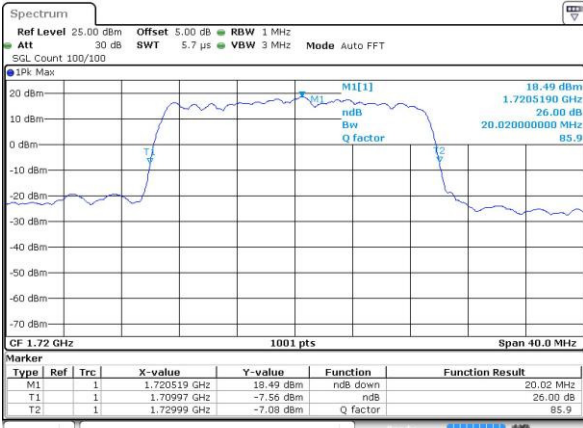

LTE Band 4

Lowest Channel / 20MHz / QPSK

Date: 4.JUL.2016 15:28:25