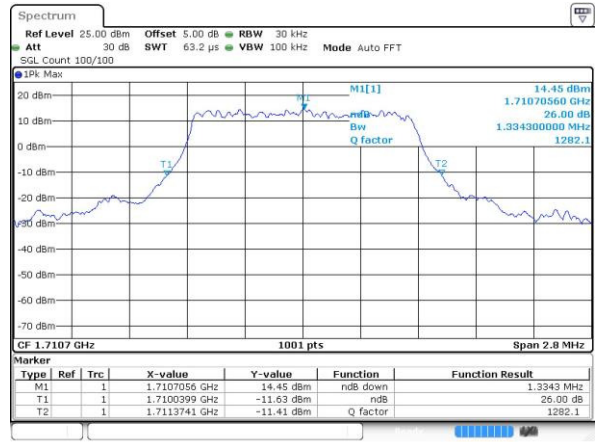

Date: 4.JUL.2016 11:08:41

LTE Band 2

Lowest Channel / 20MHz / QPSK

Date: 4.JUL.2016 11:15:42

Lowest Channel / 20MHz / 16QAM

Date: 4.JUL.2016 11:15:54

Middle Channel / 20MHz / QPSK

Date: 4.JUL.2016 11:22:55

Middle Channel / 20MHz / 16QAM

Date: 4.JUL.2016 11:23:06

Highest Channel / 20MHz / QPSK

Date: 4.JUL.2016 11:25:32

Highest Channel / 20MHz / 16QAM

Date: 4.JUL.2016 11:25:43

LTE Band 4

Lowest Channel / 1.4MHz / QPSK

Date: 4 JUL 2016 14:03:13

Lowest Channel / 1.4MHz / 16QAM

Date: 4 JUL 2016 14:03:24

Middle Channel / 1.4MHz / QPSK

Date: 4 JUL 2016 14:10:25

Middle Channel / 1.4MHz / 16QAM

Date: 4 JUL 2016 14:10:36

Highest Channel / 1.4MHz / QPSK