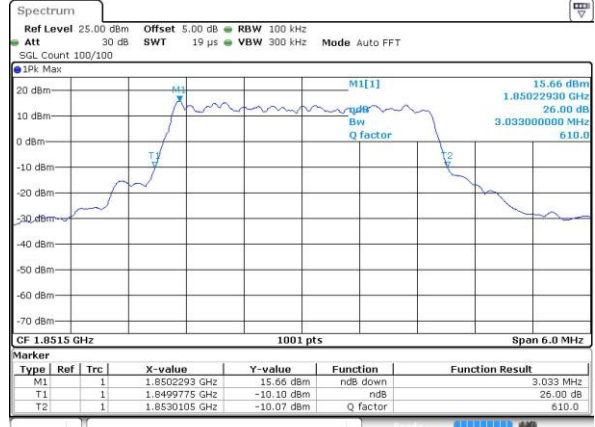

LTE Band 2

Lowest Channel / 1.4MHz / QPSK

Date: 4 JUL 2016 09:44:55

Lowest Channel / 1.4MHz / 16QAM

Date: 4 JUL 2016 09:45:07

Middle Channel / 1.4MHz / QPSK

Date: 4 JUL 2016 09:57:48

Middle Channel / 1.4MHz / 16QAM

Date: 4 JUL 2016 09:57:59

Highest Channel / 1.4MHz / QPSK

Date: 4 JUL 2016 10:00:24

Highest Channel / 1.4MHz / 16QAM

Date: 4 JUL 2016 10:00:35

LTE Band 2

Lowest Channel / 3MHz / QPSK

Date: 4.JUL.2016 10:07:36

Lowest Channel / 3MHz / 16QAM

Date: 4.JUL.2016 10:07:47

Middle Channel / 3MHz / QPSK

Date: 4.JUL.2016 10:14:47

Middle Channel / 3MHz / 16QAM

Date: 4.JUL.2016 10:14:58

Highest Channel / 3MHz / QPSK

Date: 4.JUL.2016 10:17:24