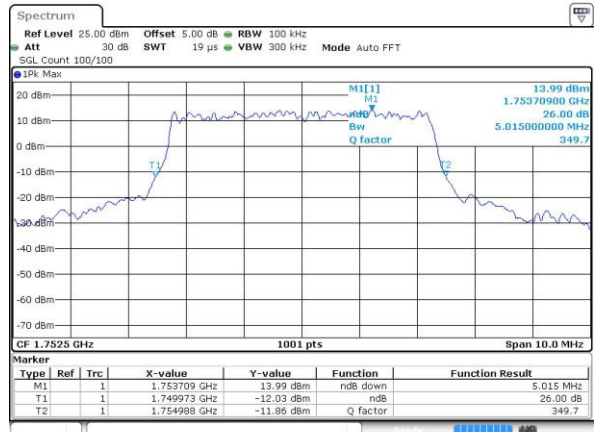

LTE Band 4

Lowest Channel / 5MHz / QPSK

Date: 4.JUL.2016 14:37:21

Lowest Channel / 5MHz / 16QAM

Date: 4.JUL.2016 14:37:32

Middle Channel / 5MHz / QPSK

Date: 4.JUL.2016 14:44:33

Middle Channel / 5MHz / 16QAM

Date: 4.JUL.2016 14:44:44

Highest Channel / 5MHz / QPSK

Date: 4.JUL.2016 14:47:10

Highest Channel / 5MHz / 16QAM

Date: 4.JUL.2016 14:47:21

LTE Band 4

Lowest Channel / 10MHz / QPSK

Date: 4.JUL.2016 14:54:21