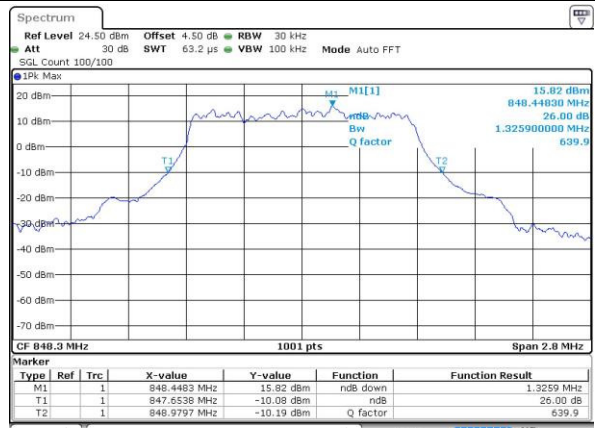

Highest Channel / 20MHz / QPSK

Date: 4.JUL.2016 15:38:12

Highest Channel / 20MHz / 16QAM

Date: 4.JUL.2016 15:38:23

LTE Band 5

Lowest Channel / 1.4MHz / QPSK

Date: 3 JUL 2016 21:34:02

Lowest Channel / 1.4MHz / 16QAM

Date: 3 JUL 2016 21:33:51

Middle Channel / 1.4MHz / QPSK

Date: 3 JUL 2016 21:49:06

Middle Channel / 1.4MHz / 16QAM

Date: 3 JUL 2016 21:49:16

Highest Channel / 1.4MHz / QPSK

Date: 3 JUL 2016 21:51:42

Highest Channel / 1.4MHz / 16QAM