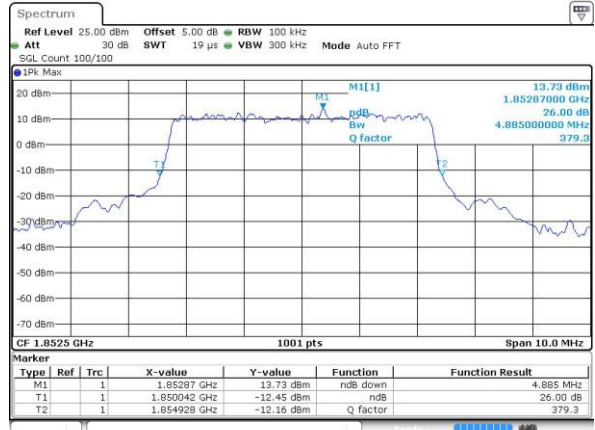

Highest Channel / 3MHz / 16QAM

Date: 4.JUL.2016 10:17:35

LTE Band 2

Lowest Channel / 5MHz / QPSK

Date: 4.JUL.2016 10:24:38

Lowest Channel / 5MHz / 16QAM

Date: 4.JUL.2016 10:24:49

Middle Channel / 5MHz / QPSK

Date: 4.JUL.2016 10:31:49

Middle Channel / 5MHz / 16QAM

Date: 4.JUL.2016 10:32:01

Highest Channel / 5MHz / QPSK

Date: 4.JUL.2016 10:34:27

Highest Channel / 5MHz / 16QAM

Date: 4.JUL.2016 10:34:38

LTE Band 2