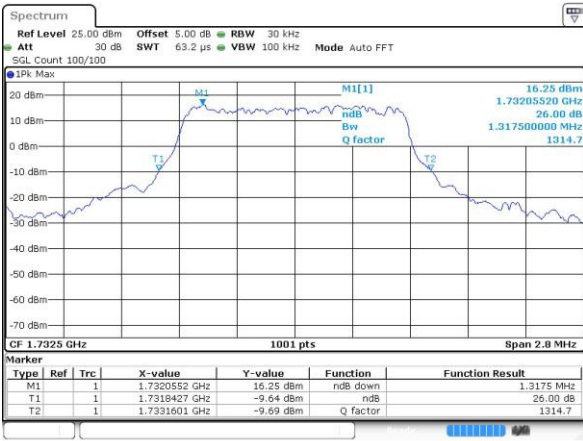

Date: 4.JUL.2016 11:08:41

LTE Band 2

Lowest Channel / 20MHz / QPSK

Date: 4.JUL.2016 11:15:42

Lowest Channel / 20MHz / 16QAM

Date: 4.JUL.2016 11:15:54

Middle Channel / 20MHz / QPSK

Date: 4.JUL.2016 11:22:55

Middle Channel / 20MHz / 16QAM

Date: 4.JUL.2016 11:23:06

Highest Channel / 20MHz / QPSK

Date: 4.JUL.2016 11:25:32

Highest Channel / 20MHz / 16QAM

Date: 4.JUL.2016 11:25:43

LTE Band 4

Lowest Channel / 1.4MHz / QPSK

Date: 4 JUL 2016 14:03:13

Lowest Channel / 1.4MHz / 16QAM

Date: 4 JUL 2016 14:03:24

Middle Channel / 1.4MHz / QPSK

Date: 4 JUL 2016 14:10:25

Middle Channel / 1.4MHz / 16QAM

Date: 4 JUL 2016 14:10:36

Highest Channel / 1.4MHz / QPSK

Date: 4 JUL 2016 14:13:02

Highest Channel / 1.4MHz / 16QAM

Date: 4 JUL 2016 14:13:13

LTE Band 4

Lowest Channel / 3MHz / QPSK

Date: 4.JUL.2016 14:20:15

Lowest Channel / 3MHz / 16QAM

Date: 4.JUL.2016 14:20:27