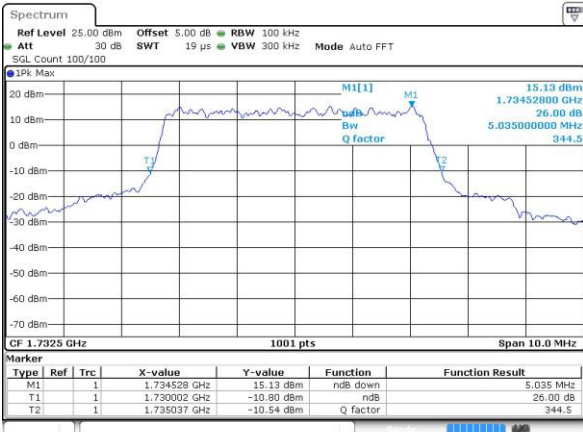

LTE Band 4

Lowest Channel / 5MHz / QPSK

Date: 4.JUL.2016 14:37:21

Lowest Channel / 5MHz / 16QAM

Date: 4.JUL.2016 14:37:32

Middle Channel / 5MHz / QPSK

Date: 4.JUL.2016 14:44:33

Middle Channel / 5MHz / 16QAM

Date: 4.JUL.2016 14:44:44

Highest Channel / 5MHz / QPSK

Date: 4.JUL.2016 14:47:10

Highest Channel / 5MHz / 16QAM

Date: 4.JUL.2016 14:47:21

LTE Band 4

Lowest Channel / 10MHz / QPSK

Date: 4.JUL.2016 14:54:21