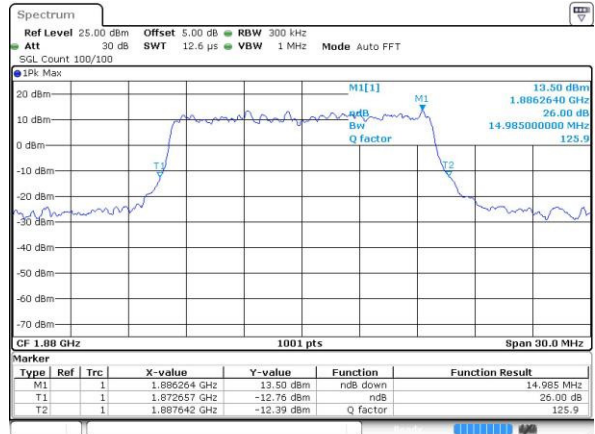

Middle Channel / 15MHz / 16QAM

Date: 4.JUL.2016 11:06:04