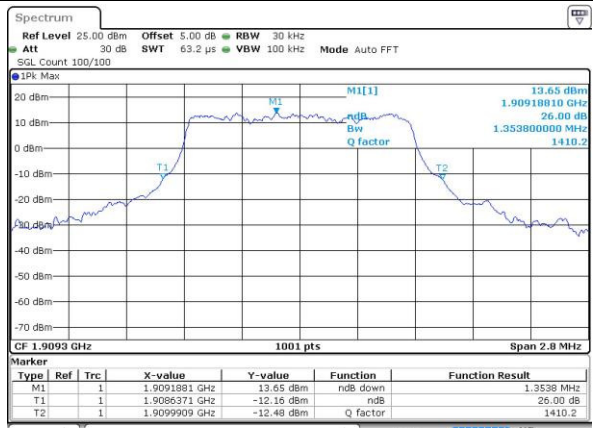

Mode	LTE Band 38 : 26dB BW(MHz)											
BW	1.4MHz		3MHz		5MHz		10MHz		15MHz		20MHz	
Mod.	QPSK	16QAM	QPSK	16QAM	QPSK	16QAM	QPSK	16QAM	QPSK	16QAM	QPSK	16QAM
Lowest CH	-	-	-	-	4.895	4.975	10.01	9.93	14.505	14.655	19.94	20.1
Middle CH	-	-	-	-	4.995	4.945	9.99	9.61	14.146	15.465	20.979	20.26
Highest CH	-	-	-	-	4.915	4.905	9.99	9.65	14.416	14.326	20.859	20.02

LTE Band 2

Lowest Channel / 1.4MHz / QPSK

Date: 4 JUL 2016 09:44:55

Lowest Channel / 1.4MHz / 16QAM

Date: 4 JUL 2016 09:45:07

Middle Channel / 1.4MHz / QPSK

Date: 4 JUL 2016 09:57:48

Middle Channel / 1.4MHz / 16QAM

Date: 4 JUL 2016 09:57:59

Highest Channel / 1.4MHz / QPSK

Date: 4 JUL 2016 10:00:24

Highest Channel / 1.4MHz / 16QAM

Date: 4 JUL 2016 10:00:35

LTE Band 2

Lowest Channel / 3MHz / QPSK

Date: 4.JUL.2016 10:07:36