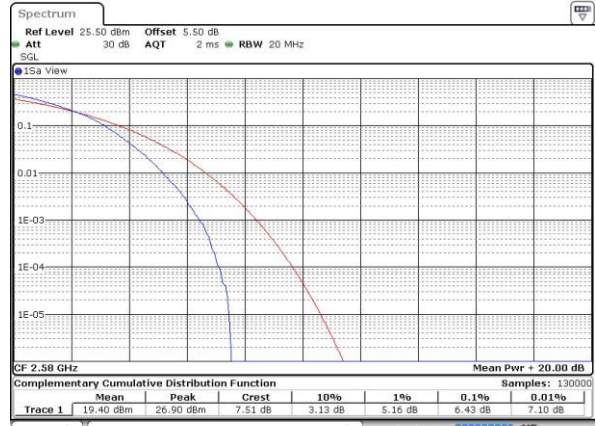

Lowest Channel / 1RB

Date: 5 JUL 2016 01:19:27

Lowest Channel / Full RB

Date: 5 JUL 2016 01:20:33

Middle Channel / 1RB

Date: 5 JUL 2016 01:22:33

Middle Channel / Full RB

Date: 5 JUL 2016 01:20:54

Highest Channel / 1RB

Date: 5 JUL 2016 01:23:06

Highest Channel / Full RB

Date: 5 JUL 2016 01:25:52

LTE Band 38 / 20MHz / 16QAM

Lowest Channel / 1RB

Date: 5 JUL 2016 01:19:55

Lowest Channel / Full RB

Date: 5 JUL 2016 01:25:09

26dB Bandwidth

Mode	LTE Band 2 : 26dB BW(MHz)											
	1.4MHz		3MHz		5MHz		10MHz		15MHz		20MHz	
Mod.	QPSK	16QAM	QPSK	16QAM	QPSK	16QAM	QPSK	16QAM	QPSK	16QAM	QPSK	16QAM
Lowest CH	1.376	1.354	3.075	3.033	4.945	4.885	9.65	10.09	14.865	14.356	20.22	20.1
Middle CH	1.312	1.337	3.003	3.051	4.995	4.985	10.19	9.91	15.045	14.985	20.14	20.579
Highest CH	1.329	1.354	3.033	3.075	4.965	4.875	10.15	10.05	14.865	14.446	21.658	20.18