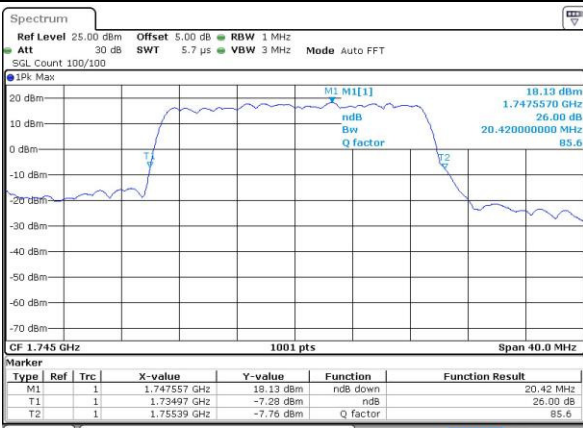

Date: 4.JUL.2016 15:18:35

Middle Channel / 15MHz / 16QAM

Date: 4.JUL.2016 15:18:46

Highest Channel / 15MHz / QPSK

Date: 4.JUL.2016 15:21:12

Highest Channel / 15MHz / 16QAM

Date: 4.JUL.2016 15:21:23

LTE Band 4

Lowest Channel / 20MHz / QPSK

Date: 4.JUL.2016 15:28:25

Lowest Channel / 20MHz / 16QAM

Date: 4.JUL.2016 15:28:36

Middle Channel / 20MHz / QPSK

Date: 4.JUL.2016 15:35:36

Middle Channel / 20MHz / 16QAM

Date: 4.JUL.2016 15:35:47

Highest Channel / 20MHz / QPSK

Date: 4.JUL.2016 15:38:12

Highest Channel / 20MHz / 16QAM

Date: 4.JUL.2016 15:38:23

LTE Band 5

Lowest Channel / 1.4MHz / QPSK

Date: 3 JUL 2016 21:34:02

Lowest Channel / 1.4MHz / 16QAM