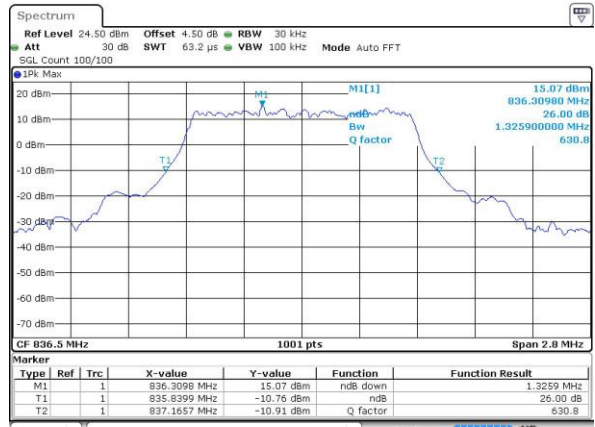

Highest Channel / 20MHz / QPSK

Date: 4.JUL.2016 15:38:12

Highest Channel / 20MHz / 16QAM

Date: 4.JUL.2016 15:38:23

LTE Band 5

Lowest Channel / 1.4MHz / QPSK

Date: 3 JUL 2016 21:34:02

Lowest Channel / 1.4MHz / 16QAM

Date: 3 JUL 2016 21:33:51

Middle Channel / 1.4MHz / QPSK

Date: 3 JUL 2016 21:49:06

Middle Channel / 1.4MHz / 16QAM

Date: 3 JUL 2016 21:49:16

Highest Channel / 1.4MHz / QPSK

Date: 3 JUL 2016 21:51:42

Highest Channel / 1.4MHz / 16QAM