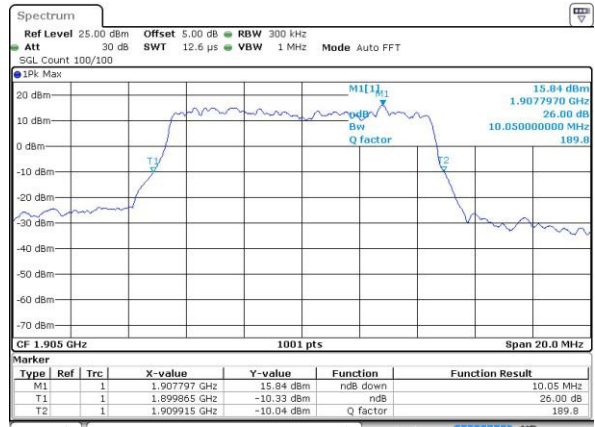

Date: 4.JUL.2016 10:31:49

Middle Channel / 5MHz / 16QAM

Date: 4.JUL.2016 10:32:01

Highest Channel / 5MHz / QPSK

Date: 4.JUL.2016 10:34:27

Highest Channel / 5MHz / 16QAM

Date: 4.JUL.2016 10:34:38

LTE Band 2

Lowest Channel / 10MHz / QPSK

Date: 4.JUL.2016 10:41:39

Lowest Channel / 10MHz / 16QAM

Date: 4.JUL.2016 10:41:50

Middle Channel / 10MHz / QPSK

Date: 4.JUL.2016 10:48:51

Middle Channel / 10MHz / 16QAM

Date: 4.JUL.2016 10:49:02

Highest Channel / 10MHz / QPSK

Date: 4.JUL.2016 10:51:29

Highest Channel / 10MHz / 16QAM

Date: 4.JUL.2016 10:51:40

LTE Band 2

Lowest Channel / 15MHz / QPSK

Date: 4.JUL.2016 10:58:41

Lowest Channel / 15MHz / 16QAM