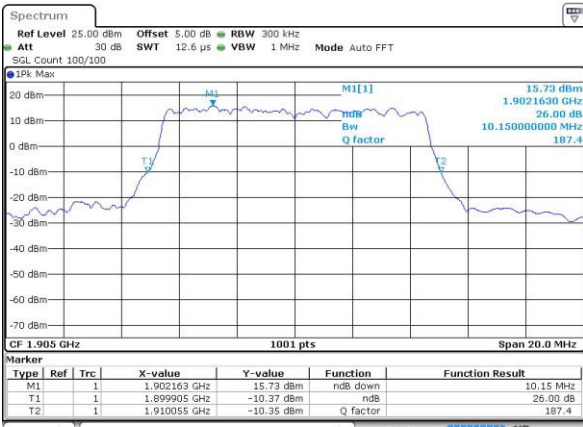

Date: 4.JUL.2016 10:31:49

Middle Channel / 5MHz / 16QAM

Date: 4.JUL.2016 10:32:01

Highest Channel / 5MHz / QPSK

Date: 4.JUL.2016 10:34:27

Highest Channel / 5MHz / 16QAM

Date: 4.JUL.2016 10:34:38

LTE Band 2

Lowest Channel / 10MHz / QPSK

Date: 4.JUL.2016 10:41:39

Lowest Channel / 10MHz / 16QAM

Date: 4.JUL.2016 10:41:50

Middle Channel / 10MHz / QPSK

Date: 4.JUL.2016 10:48:51

Middle Channel / 10MHz / 16QAM

Date: 4.JUL.2016 10:49:02

Highest Channel / 10MHz / QPSK

Date: 4.JUL.2016 10:51:29

Highest Channel / 10MHz / 16QAM

Date: 4.JUL.2016 10:51:40

LTE Band 2

Lowest Channel / 15MHz / QPSK

Date: 4.JUL.2016 10:58:41

Lowest Channel / 15MHz / 16QAM