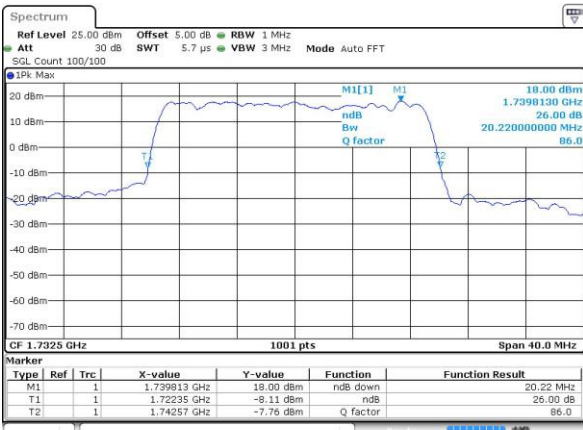

Date: 4.JUL.2016 15:18:35

Middle Channel / 15MHz / 16QAM

Date: 4.JUL.2016 15:18:46

Highest Channel / 15MHz / QPSK

Date: 4.JUL.2016 15:21:12

Highest Channel / 15MHz / 16QAM

Date: 4.JUL.2016 15:21:23

LTE Band 4

Lowest Channel / 20MHz / QPSK

Date: 4.JUL.2016 15:28:25

Lowest Channel / 20MHz / 16QAM

Date: 4.JUL.2016 15:28:36

Middle Channel / 20MHz / QPSK

Date: 4.JUL.2016 15:35:36

Middle Channel / 20MHz / 16QAM

Date: 4.JUL.2016 15:35:47

Highest Channel / 20MHz / QPSK

Date: 4.JUL.2016 15:38:12

Highest Channel / 20MHz / 16QAM

Date: 4.JUL.2016 15:38:23

LTE Band 5

Lowest Channel / 1.4MHz / QPSK

Date: 3 JUL 2016 21:34:02

Lowest Channel / 1.4MHz / 16QAM