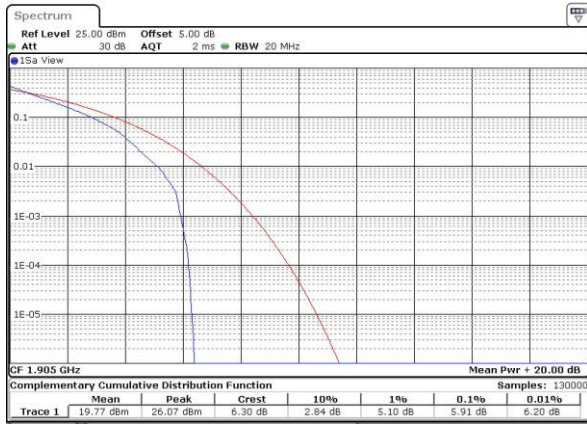

LTE Band 17 / 10MHz / 16QAM

Lowest Channel / 1RB

Date: 4.JUL.2016 01:14:09

Lowest Channel / Full RB

Date: 4.JUL.2016 01:14:20

Middle Channel / 1RB

Date: 4.JUL.2016 01:14:32

Middle Channel / Full RB

Date: 4.JUL.2016 01:14:42

Highest Channel / 1RB

Date: 4.JUL.2016 01:14:53

Highest Channel / Full RB

Date: 4.JUL.2016 01:15:03

LTE Band 25 / 20MHz / QPSK

Highest Channel / 1RB

Date: 4.JUL.2016 22:38:54

Highest Channel / Full RB

Date: 4.JUL.2016 22:38:22

LTE Band 25 / 20MHz / 16QAM

Highest Channel / 1RB

Date: 4.JUL.2016 22:39:30

Highest Channel / Full RB

Date: 4.JUL.2016 22:38:08

LTE Band 38 / 20MHz / QPSK