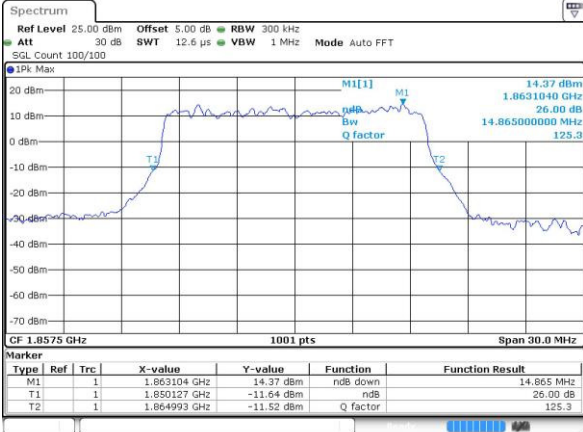

Highest Channel / 10MHz / QPSK

Date: 4.JUL.2016 10:51:29

Highest Channel / 10MHz / 16QAM

Date: 4.JUL.2016 10:51:40

LTE Band 2

Lowest Channel / 15MHz / QPSK

Date: 4.JUL.2016 10:58:41

Lowest Channel / 15MHz / 16QAM