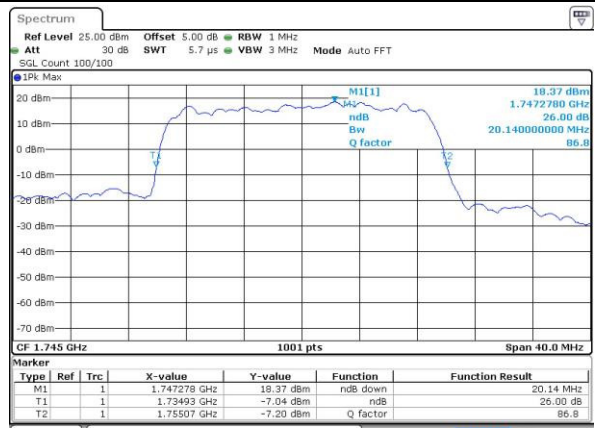

Date: 4.JUL.2016 15:18:35

Middle Channel / 15MHz / 16QAM

Date: 4.JUL.2016 15:18:46

Highest Channel / 15MHz / QPSK

Date: 4.JUL.2016 15:21:12

Highest Channel / 15MHz / 16QAM

Date: 4.JUL.2016 15:21:23

LTE Band 4

Lowest Channel / 20MHz / QPSK

Date: 4.JUL.2016 15:28:25

Lowest Channel / 20MHz / 16QAM

Date: 4.JUL.2016 15:28:36

Middle Channel / 20MHz / QPSK

Date: 4.JUL.2016 15:35:36

Middle Channel / 20MHz / 16QAM

Date: 4.JUL.2016 15:35:47

Highest Channel / 20MHz / QPSK

Date: 4.JUL.2016 15:38:12

Highest Channel / 20MHz / 16QAM

Date: 4.JUL.2016 15:38:23

LTE Band 5

Lowest Channel / 1.4MHz / QPSK

Date: 3 JUL 2016 21:34:02

Lowest Channel / 1.4MHz / 16QAM