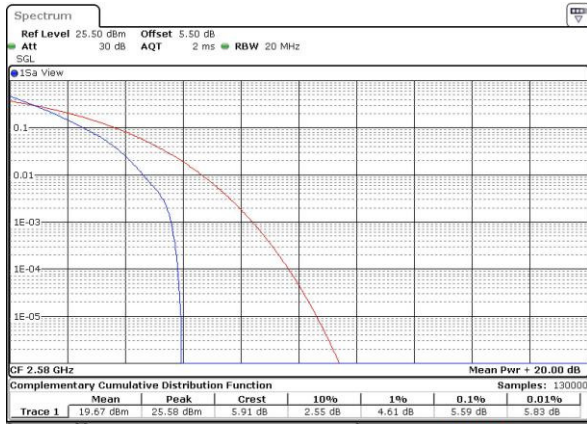

Date: 4.JUL.2016 01:14:42

Highest Channel / 1RB

Date: 4.JUL.2016 01:14:53

Highest Channel / Full RB

Date: 4.JUL.2016 01:15:03

LTE Band 25 / 20MHz / QPSK

Highest Channel / 1RB

Date: 4.JUL.2016 22:38:54

Highest Channel / Full RB

Date: 4.JUL.2016 22:38:22

LTE Band 25 / 20MHz / 16QAM

Highest Channel / 1RB

Date: 4.JUL.2016 22:39:30

Highest Channel / Full RB

Date: 4.JUL.2016 22:38:08

LTE Band 38 / 20MHz / QPSK

Lowest Channel / 1RB

Date: 5 JUL 2016 01:19:27

Lowest Channel / Full RB

Date: 5 JUL 2016 01:20:33

Middle Channel / 1RB

Date: 5 JUL 2016 01:22:33

Middle Channel / Full RB

Date: 5 JUL 2016 01:20:54