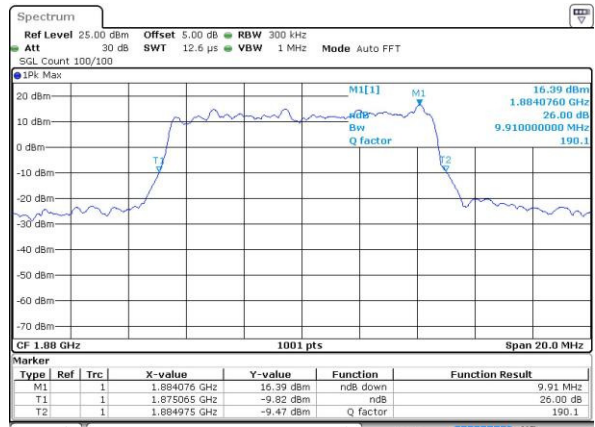

Date: 4.JUL.2016 10:31:49

Middle Channel / 5MHz / 16QAM

Date: 4.JUL.2016 10:32:01

Highest Channel / 5MHz / QPSK

Date: 4.JUL.2016 10:34:27

Highest Channel / 5MHz / 16QAM

Date: 4.JUL.2016 10:34:38

LTE Band 2

Lowest Channel / 10MHz / QPSK

Date: 4.JUL.2016 10:41:39

Lowest Channel / 10MHz / 16QAM

Date: 4.JUL.2016 10:41:50

Middle Channel / 10MHz / QPSK

Date: 4.JUL.2016 10:48:51

Middle Channel / 10MHz / 16QAM

Date: 4.JUL.2016 10:49:02

Highest Channel / 10MHz / QPSK

Date: 4.JUL.2016 10:51:29

Highest Channel / 10MHz / 16QAM

Date: 4.JUL.2016 10:51:40

LTE Band 2

Lowest Channel / 15MHz / QPSK

Date: 4.JUL.2016 10:58:41

Lowest Channel / 15MHz / 16QAM