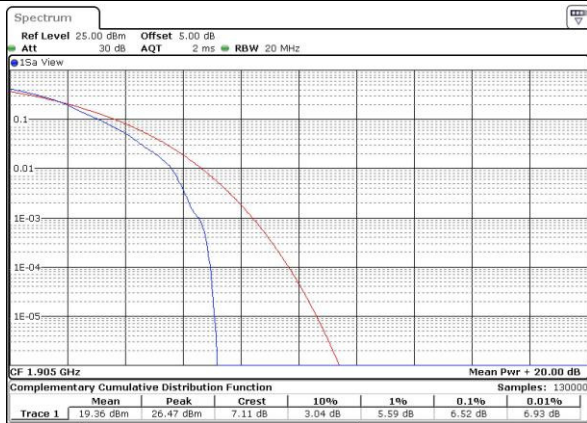

LTE Band 17 / 10MHz / 16QAM

Lowest Channel / 1RB

Date: 4.JUL.2016 01:14:09

Lowest Channel / Full RB

Date: 4.JUL.2016 01:14:20

Middle Channel / 1RB

Date: 4.JUL.2016 01:14:32

Middle Channel / Full RB

Date: 4.JUL.2016 01:14:42

Highest Channel / 1RB

Date: 4.JUL.2016 01:14:53

Highest Channel / Full RB

Date: 4.JUL.2016 01:15:03

LTE Band 25 / 20MHz / QPSK

Highest Channel / 1RB

Date: 4.JUL.2016 22:38:54

Highest Channel / Full RB

Date: 4.JUL.2016 22:38:22

LTE Band 25 / 20MHz / 16QAM

Highest Channel / 1RB

Date: 4.JUL.2016 22:39:30

Highest Channel / Full RB

Date: 4.JUL.2016 22:38:08

LTE Band 38 / 20MHz / QPSK