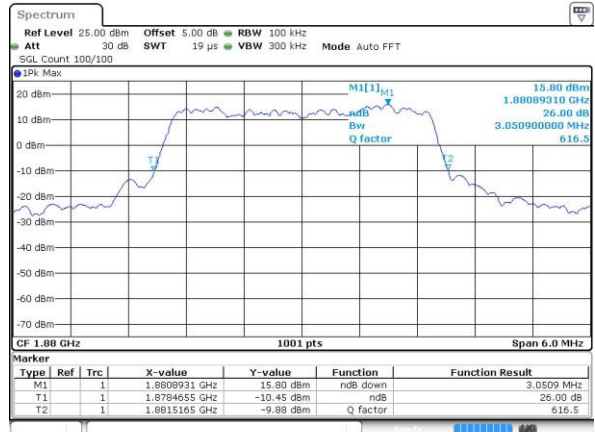

Date: 4 JUL 2016 09:57:59

Highest Channel / 1.4MHz / QPSK

Date: 4 JUL 2016 10:00:24

Highest Channel / 1.4MHz / 16QAM

Date: 4 JUL 2016 10:00:35

LTE Band 2

Lowest Channel / 3MHz / QPSK

Date: 4.JUL.2016 10:07:36

Lowest Channel / 3MHz / 16QAM

Date: 4.JUL.2016 10:07:47

Middle Channel / 3MHz / QPSK

Date: 4.JUL.2016 10:14:47

Middle Channel / 3MHz / 16QAM

Date: 4.JUL.2016 10:14:58

Highest Channel / 3MHz / QPSK

Date: 4.JUL.2016 10:17:24

Highest Channel / 3MHz / 16QAM

Date: 4.JUL.2016 10:17:35

LTE Band 2

Lowest Channel / 5MHz / QPSK

Date: 4.JUL.2016 10:24:38

Lowest Channel / 5MHz / 16QAM

Date: 4.JUL.2016 10:24:49

Middle Channel / 5MHz / QPSK