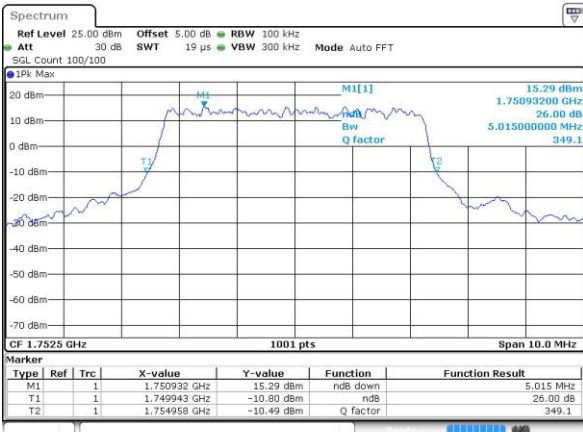

LTE Band 4

Lowest Channel / 5MHz / QPSK

Date: 4.JUL.2016 14:37:21

Lowest Channel / 5MHz / 16QAM

Date: 4.JUL.2016 14:37:32

Middle Channel / 5MHz / QPSK

Date: 4.JUL.2016 14:44:33

Middle Channel / 5MHz / 16QAM

Date: 4.JUL.2016 14:44:44

Highest Channel / 5MHz / QPSK

Date: 4.JUL.2016 14:47:10

Highest Channel / 5MHz / 16QAM

Date: 4.JUL.2016 14:47:21

LTE Band 4

Lowest Channel / 10MHz / QPSK

Date: 4.JUL.2016 14:54:21