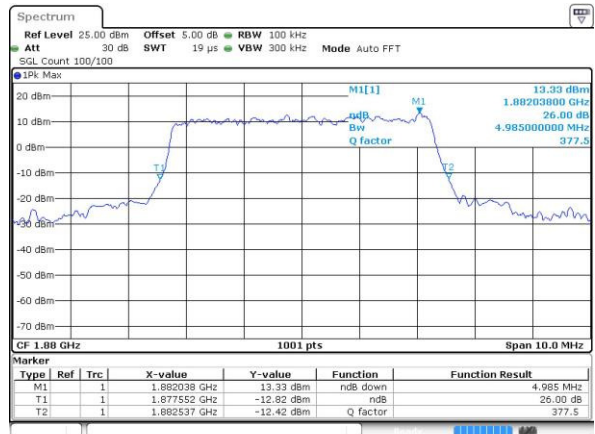

Highest Channel / 3MHz / 16QAM

Date: 4.JUL.2016 10:17:35

LTE Band 2

Lowest Channel / 5MHz / QPSK

Date: 4.JUL.2016 10:24:38

Lowest Channel / 5MHz / 16QAM

Date: 4.JUL.2016 10:24:49

Middle Channel / 5MHz / QPSK

Date: 4.JUL.2016 10:31:49

Middle Channel / 5MHz / 16QAM

Date: 4.JUL.2016 10:32:01

Highest Channel / 5MHz / QPSK

Date: 4.JUL.2016 10:34:27

Highest Channel / 5MHz / 16QAM

Date: 4.JUL.2016 10:34:38

LTE Band 2