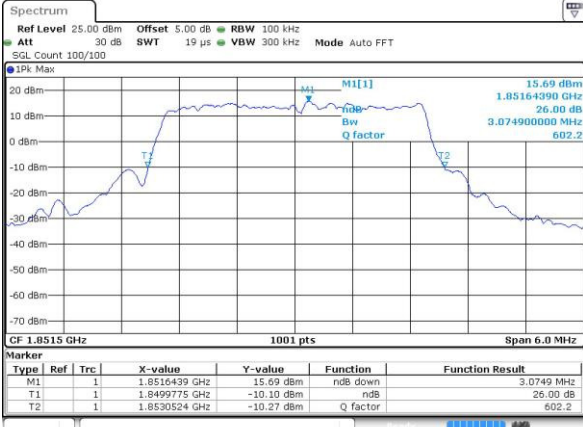

Date: 4 JUL 2016 09:57:59

Highest Channel / 1.4MHz / QPSK

Date: 4 JUL 2016 10:00:24

Highest Channel / 1.4MHz / 16QAM

Date: 4 JUL 2016 10:00:35

LTE Band 2

Lowest Channel / 3MHz / QPSK

Date: 4.JUL.2016 10:07:36