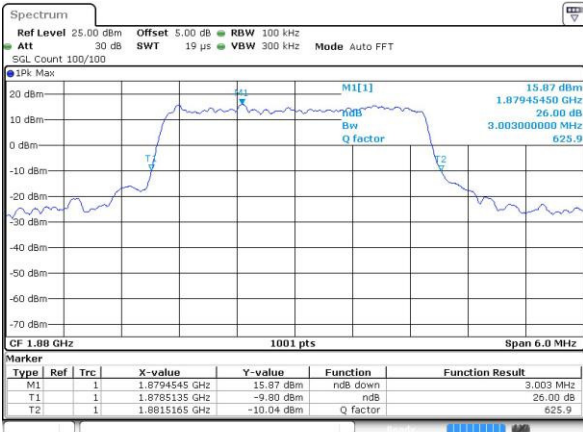

Middle Channel / 3MHz / QPSK

Date: 4.JUL.2016 10:14:47