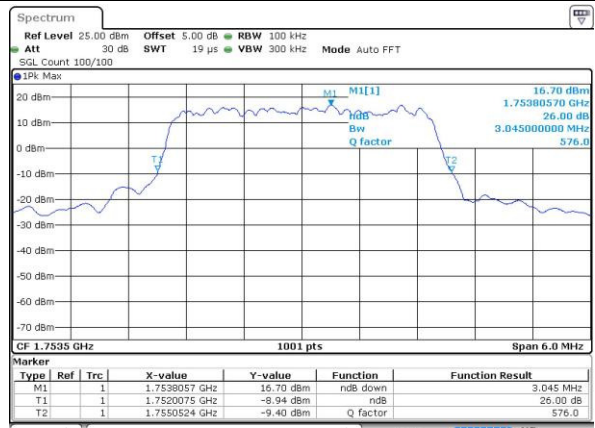

Date: 4 JUL 2016 14:13:02

Highest Channel / 1.4MHz / 16QAM

Date: 4 JUL 2016 14:13:13

LTE Band 4

Lowest Channel / 3MHz / QPSK

Date: 4.JUL.2016 14:20:15

Lowest Channel / 3MHz / 16QAM

Date: 4.JUL.2016 14:20:27

Middle Channel / 3MHz / QPSK

Date: 4.JUL.2016 14:27:30

Middle Channel / 3MHz / 16QAM

Date: 4.JUL.2016 14:27:41

Highest Channel / 3MHz / QPSK

Date: 4.JUL.2016 14:30:08

Highest Channel / 3MHz / 16QAM

Date: 4.JUL.2016 14:30:19

LTE Band 4

Lowest Channel / 5MHz / QPSK

Date: 4.JUL.2016 14:37:21

Lowest Channel / 5MHz / 16QAM

Date: 4.JUL.2016 14:37:32

Middle Channel / 5MHz / QPSK

Date: 4.JUL.2016 14:44:33

Middle Channel / 5MHz / 16QAM