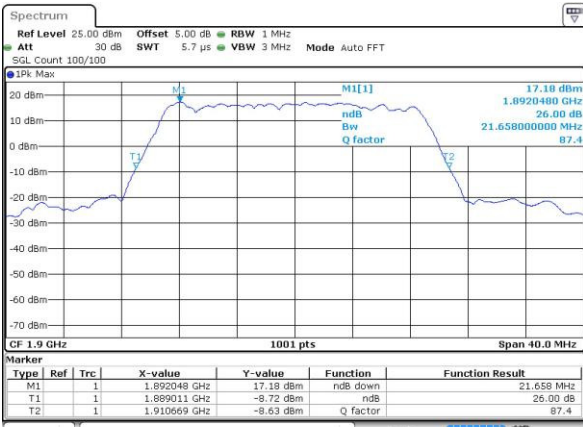

Date: 4.JUL.2016 11:08:41

LTE Band 2

Lowest Channel / 20MHz / QPSK

Date: 4.JUL.2016 11:15:42

Lowest Channel / 20MHz / 16QAM

Date: 4.JUL.2016 11:15:54

Middle Channel / 20MHz / QPSK

Date: 4.JUL.2016 11:22:55

Middle Channel / 20MHz / 16QAM

Date: 4.JUL.2016 11:23:06

Highest Channel / 20MHz / QPSK

Date: 4.JUL.2016 11:25:32

Highest Channel / 20MHz / 16QAM

Date: 4.JUL.2016 11:25:43

LTE Band 4

Lowest Channel / 1.4MHz / QPSK