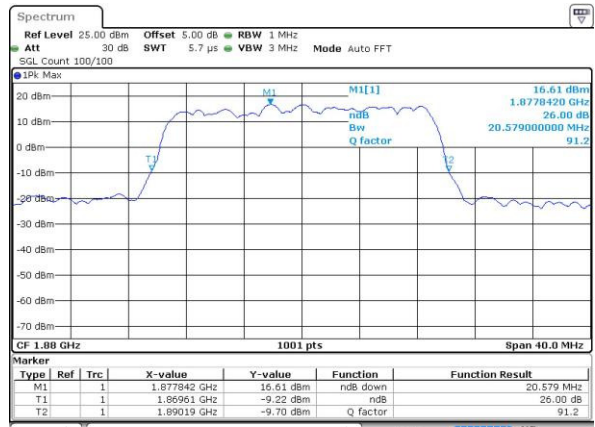

Date: 4.JUL.2016 11:08:41

LTE Band 2

Lowest Channel / 20MHz / QPSK

Date: 4.JUL.2016 11:15:42

Lowest Channel / 20MHz / 16QAM

Date: 4.JUL.2016 11:15:54

Middle Channel / 20MHz / QPSK

Date: 4.JUL.2016 11:22:55

Middle Channel / 20MHz / 16QAM

Date: 4.JUL.2016 11:23:06

Highest Channel / 20MHz / QPSK

Date: 4.JUL.2016 11:25:32

Highest Channel / 20MHz / 16QAM

Date: 4.JUL.2016 11:25:43

LTE Band 4

Lowest Channel / 1.4MHz / QPSK