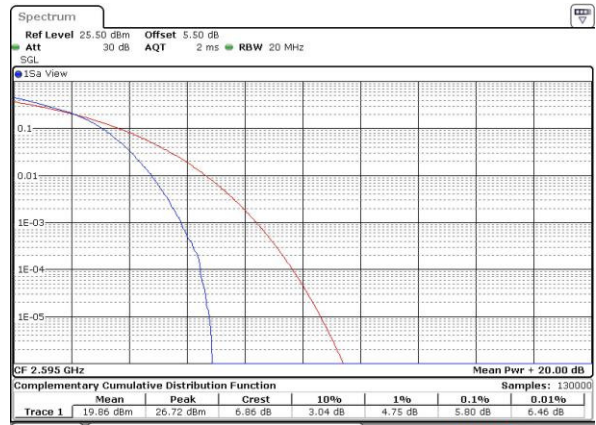

Middle Channel / Full RB

Date: 5 JUL 2016 01:21:30