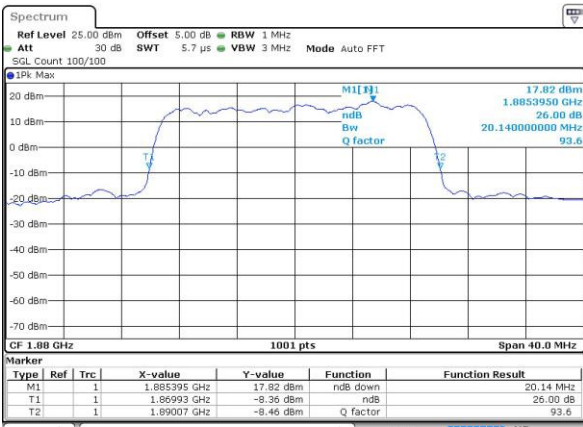

Date: 4.JUL.2016 11:08:41

LTE Band 2

Lowest Channel / 20MHz / QPSK

Date: 4.JUL.2016 11:15:42

Lowest Channel / 20MHz / 16QAM

Date: 4.JUL.2016 11:15:54

Middle Channel / 20MHz / QPSK

Date: 4.JUL.2016 11:22:55

Middle Channel / 20MHz / 16QAM

Date: 4.JUL.2016 11:23:06

Highest Channel / 20MHz / QPSK

Date: 4.JUL.2016 11:25:32

Highest Channel / 20MHz / 16QAM

Date: 4.JUL.2016 11:25:43

LTE Band 4

Lowest Channel / 1.4MHz / QPSK