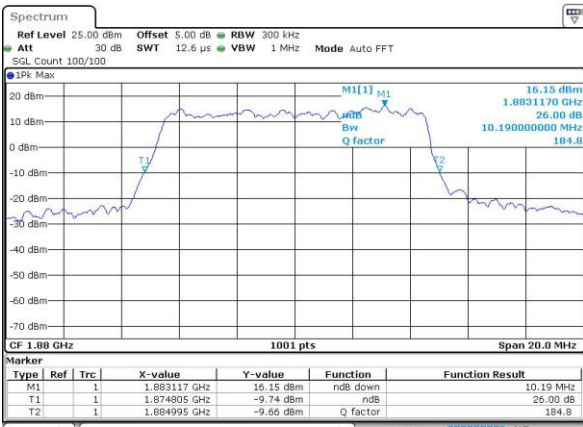

Date: 4.JUL.2016 10:31:49

Middle Channel / 5MHz / 16QAM

Date: 4.JUL.2016 10:32:01

Highest Channel / 5MHz / QPSK

Date: 4.JUL.2016 10:34:27

Highest Channel / 5MHz / 16QAM

Date: 4.JUL.2016 10:34:38

LTE Band 2

Lowest Channel / 10MHz / QPSK

Date: 4.JUL.2016 10:41:39

Lowest Channel / 10MHz / 16QAM

Date: 4.JUL.2016 10:41:50

Middle Channel / 10MHz / QPSK

Date: 4.JUL.2016 10:48:51

Middle Channel / 10MHz / 16QAM

Date: 4.JUL.2016 10:49:02

Highest Channel / 10MHz / QPSK

Date: 4.JUL.2016 10:51:29

Highest Channel / 10MHz / 16QAM

Date: 4.JUL.2016 10:51:40

LTE Band 2

Lowest Channel / 15MHz / QPSK

Date: 4.JUL.2016 10:58:41

Lowest Channel / 15MHz / 16QAM