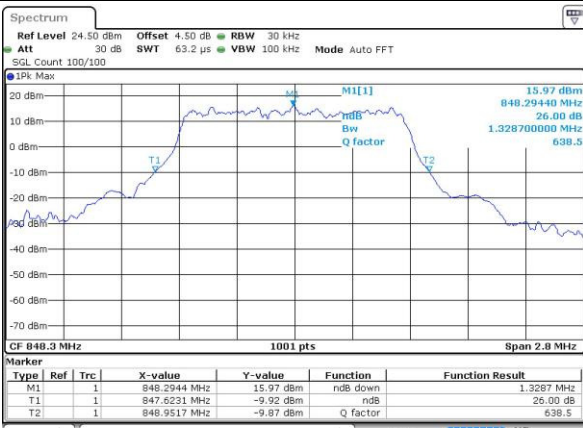

Highest Channel / 20MHz / QPSK

Date: 4.JUL.2016 15:38:12

Highest Channel / 20MHz / 16QAM

Date: 4.JUL.2016 15:38:23

LTE Band 5

Lowest Channel / 1.4MHz / QPSK

Date: 3 JUL 2016 21:34:02

Lowest Channel / 1.4MHz / 16QAM

Date: 3 JUL 2016 21:33:51

Middle Channel / 1.4MHz / QPSK

Date: 3 JUL 2016 21:49:06

Middle Channel / 1.4MHz / 16QAM

Date: 3 JUL 2016 21:49:16

Highest Channel / 1.4MHz / QPSK

Date: 3 JUL 2016 21:51:42

Highest Channel / 1.4MHz / 16QAM