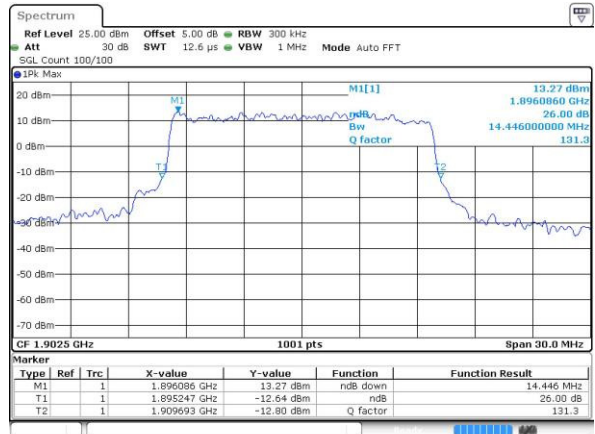

Highest Channel / 10MHz / QPSK

Date: 4.JUL.2016 10:51:29

Highest Channel / 10MHz / 16QAM

Date: 4.JUL.2016 10:51:40

LTE Band 2

Lowest Channel / 15MHz / QPSK

Date: 4.JUL.2016 10:58:41

Lowest Channel / 15MHz / 16QAM

Date: 4.JUL.2016 10:58:52

Middle Channel / 15MHz / QPSK

Date: 4.JUL.2016 11:05:53

Middle Channel / 15MHz / 16QAM

Date: 4.JUL.2016 11:06:04

Highest Channel / 15MHz / QPSK

Date: 4.JUL.2016 11:08:30

Highest Channel / 15MHz / 16QAM