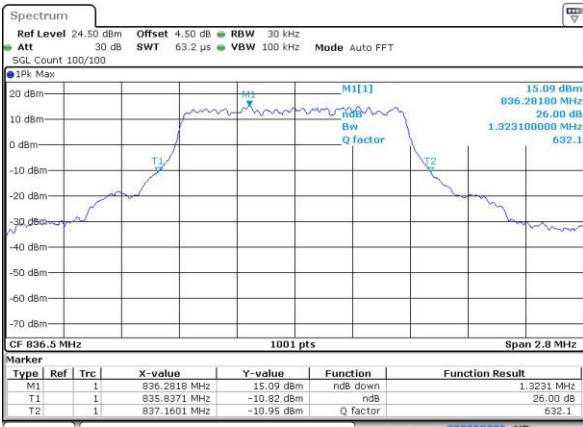

Middle Channel / 1.4MHz / QPSK

Date: 3 JUL 2016 21:49:06