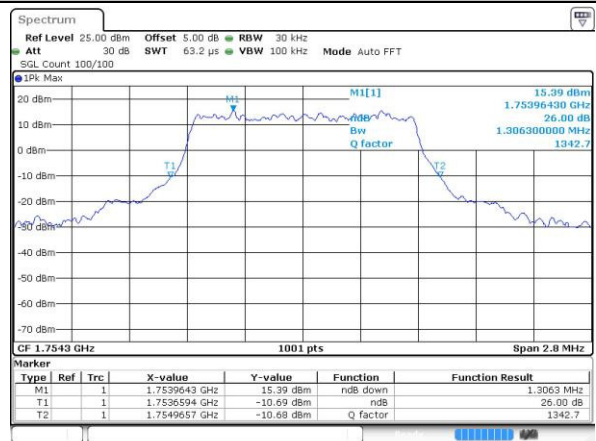

Middle Channel / 20MHz / 16QAM

Date: 4.JUL.2016 11:23:06

Highest Channel / 20MHz / QPSK

Date: 4.JUL.2016 11:25:32

Highest Channel / 20MHz / 16QAM

Date: 4.JUL.2016 11:25:43

LTE Band 4

Lowest Channel / 1.4MHz / QPSK

Date: 4 JUL 2016 14:03:13

Lowest Channel / 1.4MHz / 16QAM

Date: 4 JUL 2016 14:03:24

Middle Channel / 1.4MHz / QPSK

Date: 4 JUL 2016 14:10:25

Middle Channel / 1.4MHz / 16QAM

Date: 4 JUL 2016 14:10:36

Highest Channel / 1.4MHz / QPSK

Date: 4 JUL 2016 14:13:02

Highest Channel / 1.4MHz / 16QAM

Date: 4 JUL 2016 14:13:13

LTE Band 4

Lowest Channel / 3MHz / QPSK

Date: 4.JUL.2016 14:20:15

Lowest Channel / 3MHz / 16QAM

Date: 4.JUL.2016 14:20:27