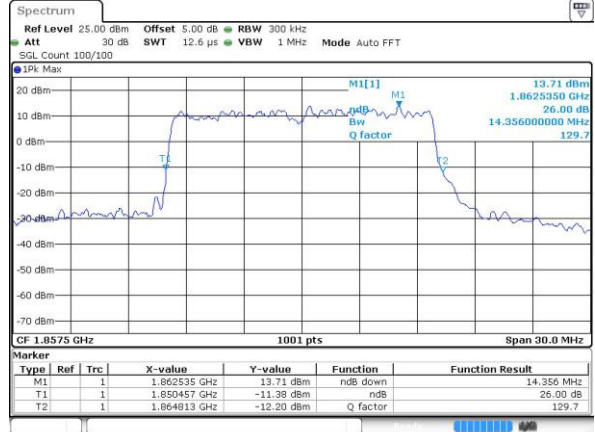

Highest Channel / 10MHz / QPSK

Date: 4.JUL.2016 10:51:29

Highest Channel / 10MHz / 16QAM

Date: 4.JUL.2016 10:51:40

LTE Band 2

Lowest Channel / 15MHz / QPSK

Date: 4.JUL.2016 10:58:41

Lowest Channel / 15MHz / 16QAM