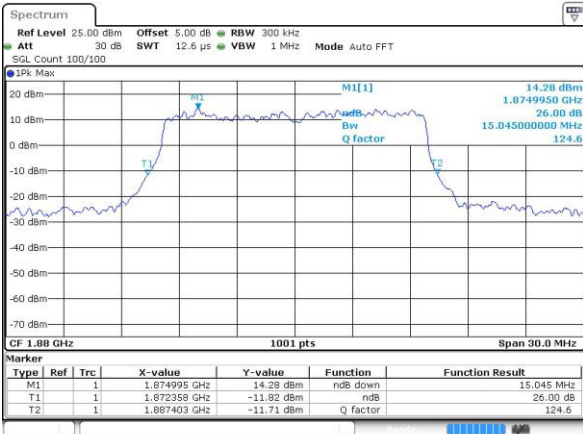

Middle Channel / 15MHz / QPSK

Date: 4.JUL.2016 11:05:53