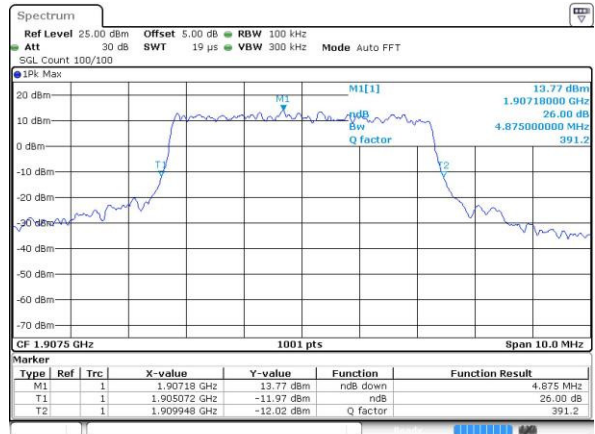

Highest Channel / 3MHz / 16QAM

Date: 4.JUL.2016 10:17:35

LTE Band 2

Lowest Channel / 5MHz / QPSK

Date: 4.JUL.2016 10:24:38

Lowest Channel / 5MHz / 16QAM

Date: 4.JUL.2016 10:24:49

Middle Channel / 5MHz / QPSK

Date: 4.JUL.2016 10:31:49

Middle Channel / 5MHz / 16QAM

Date: 4.JUL.2016 10:32:01

Highest Channel / 5MHz / QPSK

Date: 4.JUL.2016 10:34:27

Highest Channel / 5MHz / 16QAM

Date: 4.JUL.2016 10:34:38

LTE Band 2