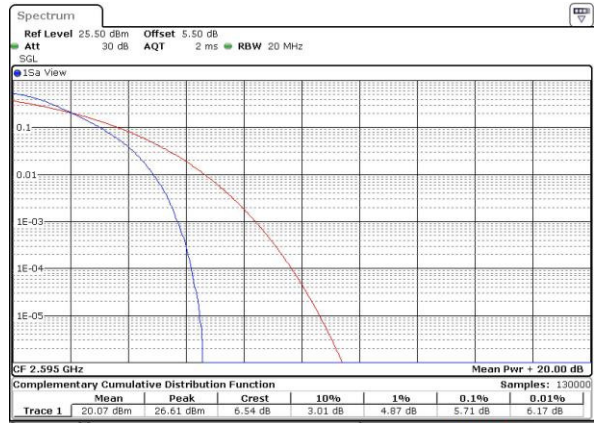

Highest Channel / Full RB

Date: 4.JUL.2016 22:38:22

LTE Band 25 / 20MHz / 16QAM

Highest Channel / 1RB

Date: 4.JUL.2016 22:39:30

Highest Channel / Full RB

Date: 4.JUL.2016 22:38:08

LTE Band 38 / 20MHz / QPSK

Lowest Channel / 1RB

Date: 5 JUL 2016 01:19:27

Lowest Channel / Full RB

Date: 5 JUL 2016 01:20:33

Middle Channel / 1RB

Date: 5 JUL 2016 01:22:33

Middle Channel / Full RB

Date: 5 JUL 2016 01:20:54

Highest Channel / 1RB

Date: 5 JUL 2016 01:23:06

Highest Channel / Full RB

Date: 5 JUL 2016 01:25:52

LTE Band 38 / 20MHz / 16QAM

Lowest Channel / 1RB

Date: 5 JUL 2016 01:19:55

Lowest Channel / Full RB