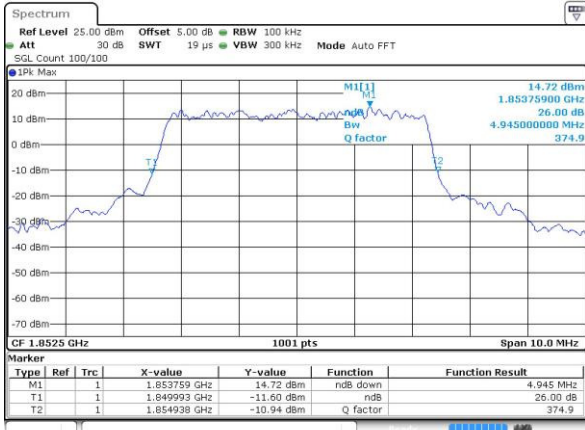

Highest Channel / 3MHz / 16QAM

Date: 4.JUL.2016 10:17:35

LTE Band 2

Lowest Channel / 5MHz / QPSK

Date: 4.JUL.2016 10:24:38

Lowest Channel / 5MHz / 16QAM

Date: 4.JUL.2016 10:24:49

Middle Channel / 5MHz / QPSK

Date: 4.JUL.2016 10:31:49

Middle Channel / 5MHz / 16QAM

Date: 4.JUL.2016 10:32:01

Highest Channel / 5MHz / QPSK

Date: 4.JUL.2016 10:34:27

Highest Channel / 5MHz / 16QAM

Date: 4.JUL.2016 10:34:38

LTE Band 2