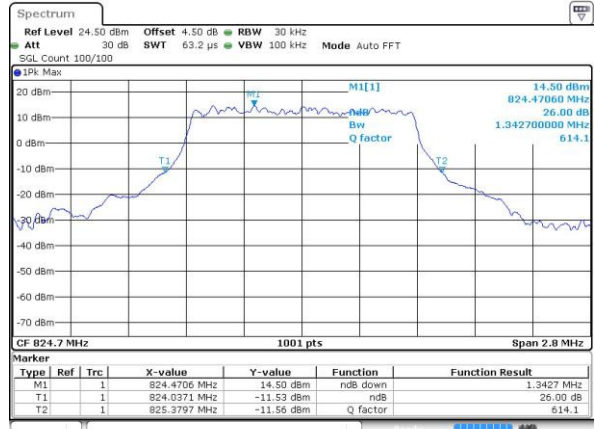

Date: 4.JUL.2016 15:18:35

Middle Channel / 15MHz / 16QAM

Date: 4.JUL.2016 15:18:46

Highest Channel / 15MHz / QPSK

Date: 4.JUL.2016 15:21:12

Highest Channel / 15MHz / 16QAM

Date: 4.JUL.2016 15:21:23

LTE Band 4

Highest Channel / 20MHz / QPSK

Date: 4.JUL.2016 15:38:12

Highest Channel / 20MHz / 16QAM

Date: 4.JUL.2016 15:38:23

LTE Band 5

Lowest Channel / 1.4MHz / QPSK

Date: 3 JUL 2016 21:34:02

Lowest Channel / 1.4MHz / 16QAM

Date: 3 JUL 2016 21:33:51

Middle Channel / 1.4MHz / QPSK

Date: 3 JUL 2016 21:49:06

Middle Channel / 1.4MHz / 16QAM

Date: 3 JUL 2016 21:49:16

Highest Channel / 1.4MHz / QPSK

Date: 3 JUL 2016 21:51:42

Highest Channel / 1.4MHz / 16QAM