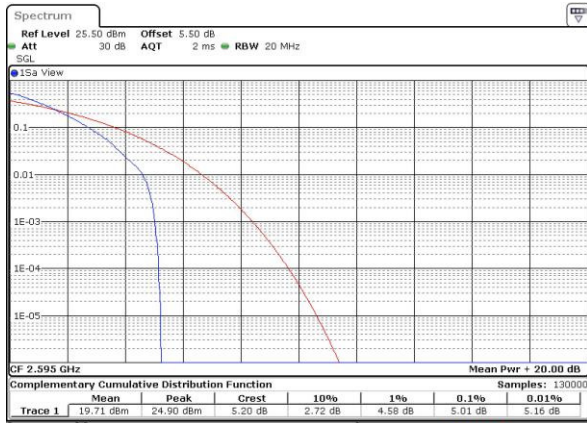

Highest Channel / Full RB

Date: 4.JUL.2016 22:38:22

LTE Band 25 / 20MHz / 16QAM

Highest Channel / 1RB

Date: 4.JUL.2016 22:39:30

Highest Channel / Full RB

Date: 4.JUL.2016 22:38:08

LTE Band 38 / 20MHz / QPSK

Lowest Channel / 1RB

Date: 5 JUL 2016 01:19:27

Lowest Channel / Full RB

Date: 5 JUL 2016 01:20:33

Middle Channel / 1RB

Date: 5 JUL 2016 01:22:33

Middle Channel / Full RB

Date: 5 JUL 2016 01:20:54

Highest Channel / 1RB

Date: 5 JUL 2016 01:23:06

Highest Channel / Full RB

Date: 5 JUL 2016 01:25:52

LTE Band 38 / 20MHz / 16QAM

Lowest Channel / 1RB

Date: 5 JUL 2016 01:19:55

Lowest Channel / Full RB