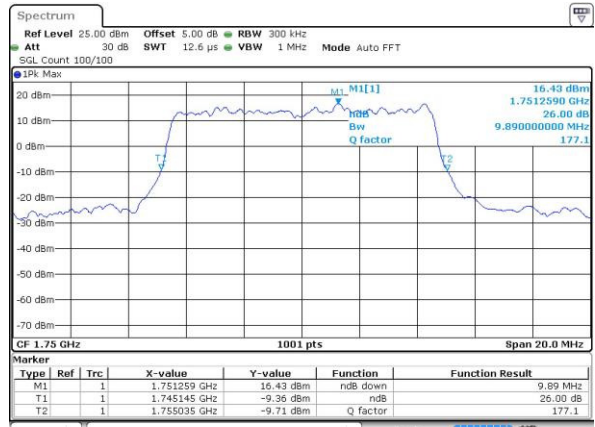

Date: 4.JUL.2016 14:44:44

Highest Channel / 5MHz / QPSK

Date: 4.JUL.2016 14:47:10

Highest Channel / 5MHz / 16QAM

Date: 4.JUL.2016 14:47:21

LTE Band 4

Lowest Channel / 10MHz / QPSK

Date: 4.JUL.2016 14:54:21

Lowest Channel / 10MHz / 16QAM

Date: 4.JUL.2016 14:54:33

Middle Channel / 10MHz / QPSK

Date: 4.JUL.2016 15:01:34

Middle Channel / 10MHz / 16QAM

Date: 4.JUL.2016 15:01:45

Highest Channel / 10MHz / QPSK

Date: 4.JUL.2016 15:04:11

Highest Channel / 10MHz / 16QAM

Date: 4.JUL.2016 15:04:22

LTE Band 4

Lowest Channel / 15MHz / QPSK

Date: 4.JUL.2016 15:11:23

Lowest Channel / 15MHz / 16QAM

Date: 4.JUL.2016 15:11:34

Middle Channel / 15MHz / QPSK