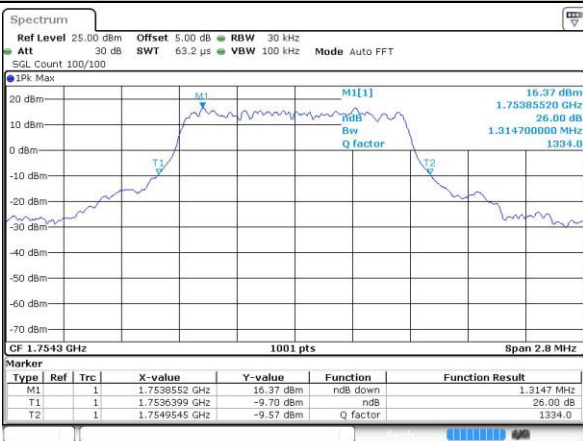

Middle Channel / 20MHz / 16QAM

Date: 4.JUL.2016 11:23:06

Highest Channel / 20MHz / QPSK

Date: 4.JUL.2016 11:25:32

Highest Channel / 20MHz / 16QAM

Date: 4.JUL.2016 11:25:43

LTE Band 4

Lowest Channel / 1.4MHz / QPSK

Date: 4 JUL 2016 14:03:13

Lowest Channel / 1.4MHz / 16QAM

Date: 4 JUL 2016 14:03:24

Middle Channel / 1.4MHz / QPSK

Date: 4 JUL 2016 14:10:25

Middle Channel / 1.4MHz / 16QAM

Date: 4 JUL 2016 14:10:36

Highest Channel / 1.4MHz / QPSK

Date: 4 JUL 2016 14:13:02

Highest Channel / 1.4MHz / 16QAM

Date: 4 JUL 2016 14:13:13

LTE Band 4

Lowest Channel / 3MHz / QPSK

Date: 4.JUL.2016 14:20:15

Lowest Channel / 3MHz / 16QAM

Date: 4.JUL.2016 14:20:27