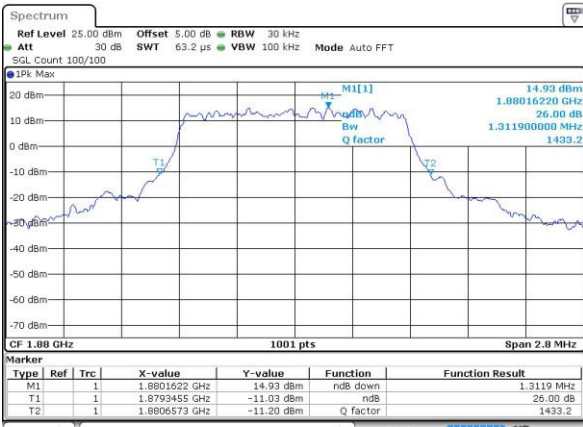

Mode	LTE Band 38 : 26dB BW(MHz)											
BW	1.4MHz		3MHz		5MHz		10MHz		15MHz		20MHz	
Mod.	QPSK	16QAM	QPSK	16QAM	QPSK	16QAM	QPSK	16QAM	QPSK	16QAM	QPSK	16QAM
Lowest CH	-	-	-	-	4.895	4.975	10.01	9.93	14.505	14.655	19.94	20.1
Middle CH	-	-	-	-	4.995	4.945	9.99	9.61	14.146	15.465	20.979	20.26
Highest CH	-	-	-	-	4.915	4.905	9.99	9.65	14.416	14.326	20.859	20.02

LTE Band 2

Lowest Channel / 1.4MHz / QPSK

Date: 4 JUL 2016 09:44:55

Lowest Channel / 1.4MHz / 16QAM

Date: 4 JUL 2016 09:45:07

Middle Channel / 1.4MHz / QPSK

Date: 4 JUL 2016 09:57:48

Middle Channel / 1.4MHz / 16QAM

Date: 4 JUL 2016 09:57:59

Highest Channel / 1.4MHz / QPSK

Date: 4 JUL 2016 10:00:24

Highest Channel / 1.4MHz / 16QAM

Date: 4 JUL 2016 10:00:35

LTE Band 2

Lowest Channel / 3MHz / QPSK

Date: 4.JUL.2016 10:07:36