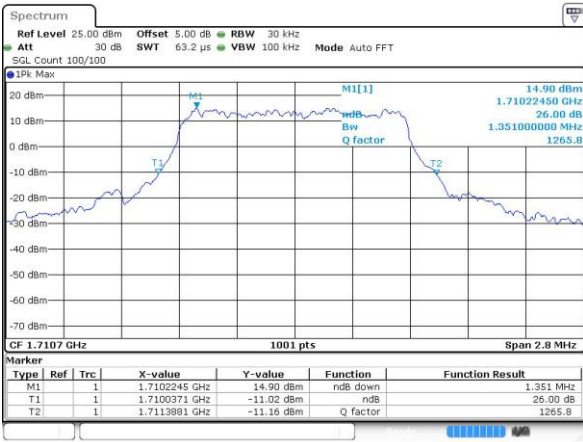

Date: 4.JUL.2016 11:08:41

LTE Band 2

Lowest Channel / 20MHz / QPSK

Date: 4.JUL.2016 11:15:42

Lowest Channel / 20MHz / 16QAM

Date: 4.JUL.2016 11:15:54

Middle Channel / 20MHz / QPSK

Date: 4.JUL.2016 11:22:55

Middle Channel / 20MHz / 16QAM

Date: 4.JUL.2016 11:23:06

Highest Channel / 20MHz / QPSK

Date: 4.JUL.2016 11:25:32

Highest Channel / 20MHz / 16QAM

Date: 4.JUL.2016 11:25:43

LTE Band 4

Lowest Channel / 1.4MHz / QPSK

Date: 4 JUL 2016 14:03:13

Lowest Channel / 1.4MHz / 16QAM

Date: 4 JUL 2016 14:03:24

Middle Channel / 1.4MHz / QPSK

Date: 4 JUL 2016 14:10:25

Middle Channel / 1.4MHz / 16QAM

Date: 4 JUL 2016 14:10:36

Highest Channel / 1.4MHz / QPSK

Date: 4 JUL 2016 14:13:02

Highest Channel / 1.4MHz / 16QAM

Date: 4 JUL 2016 14:13:13

LTE Band 4

Lowest Channel / 3MHz / QPSK

Date: 4.JUL.2016 14:20:15

Lowest Channel / 3MHz / 16QAM

Date: 4.JUL.2016 14:20:27