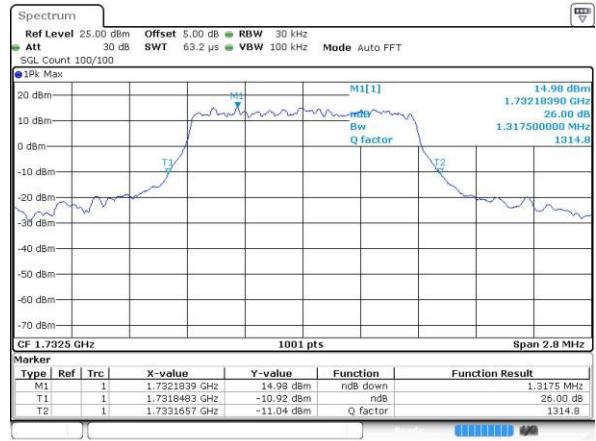

Middle Channel / 20MHz / 16QAM

Date: 4.JUL.2016 11:23:06

Highest Channel / 20MHz / QPSK

Date: 4.JUL.2016 11:25:32

Highest Channel / 20MHz / 16QAM

Date: 4.JUL.2016 11:25:43

LTE Band 4

Lowest Channel / 1.4MHz / QPSK

Date: 4 JUL 2016 14:03:13

Lowest Channel / 1.4MHz / 16QAM

Date: 4 JUL 2016 14:03:24

Middle Channel / 1.4MHz / QPSK

Date: 4 JUL 2016 14:10:25

Middle Channel / 1.4MHz / 16QAM

Date: 4 JUL 2016 14:10:36

Highest Channel / 1.4MHz / QPSK

Date: 4 JUL 2016 14:13:02

Highest Channel / 1.4MHz / 16QAM

Date: 4 JUL 2016 14:13:13

LTE Band 4

Lowest Channel / 3MHz / QPSK

Date: 4.JUL.2016 14:20:15

Lowest Channel / 3MHz / 16QAM

Date: 4.JUL.2016 14:20:27