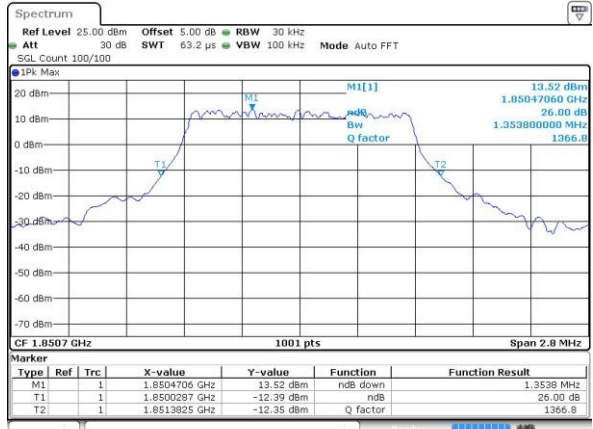

Mode	LTE Band 25 : 26dB BW(MHz)											
BW	1.4MHz		3MHz		5MHz		10MHz		15MHz		20MHz	
Mod.	QPSK	16QAM	QPSK	16QAM	QPSK	16QAM	QPSK	16QAM	QPSK	16QAM	QPSK	16QAM
Lowest CH	-	-	-	-	-	-	-	-	-	-	-	-
Middle CH	-	-	-	-	-	-	-	-	-	-	-	-
Highest CH	1.32	1.32	3.015	3.099	4.955	4.835	10.03	10.03	14.535	15.165	20.699	20.06

Mode	LTE Band 38 : 26dB BW(MHz)											
BW	1.4MHz		3MHz		5MHz		10MHz		15MHz		20MHz	
Mod.	QPSK	16QAM	QPSK	16QAM	QPSK	16QAM	QPSK	16QAM	QPSK	16QAM	QPSK	16QAM
Lowest CH	-	-	-	-	4.895	4.975	10.01	9.93	14.505	14.655	19.94	20.1
Middle CH	-	-	-	-	4.995	4.945	9.99	9.61	14.146	15.465	20.979	20.26
Highest CH	-	-	-	-	4.915	4.905	9.99	9.65	14.416	14.326	20.859	20.02

LTE Band 2

Lowest Channel / 1.4MHz / QPSK

Date: 4 JUL 2016 09:44:55

Lowest Channel / 1.4MHz / 16QAM

Date: 4 JUL 2016 09:45:07

Middle Channel / 1.4MHz / QPSK

Date: 4 JUL 2016 09:57:48

Middle Channel / 1.4MHz / 16QAM

Date: 4 JUL 2016 09:57:59

Highest Channel / 1.4MHz / QPSK

Date: 4 JUL 2016 10:00:24

Highest Channel / 1.4MHz / 16QAM

Date: 4 JUL 2016 10:00:35

LTE Band 2

Lowest Channel / 3MHz / QPSK

Date: 4.JUL.2016 10:07:36