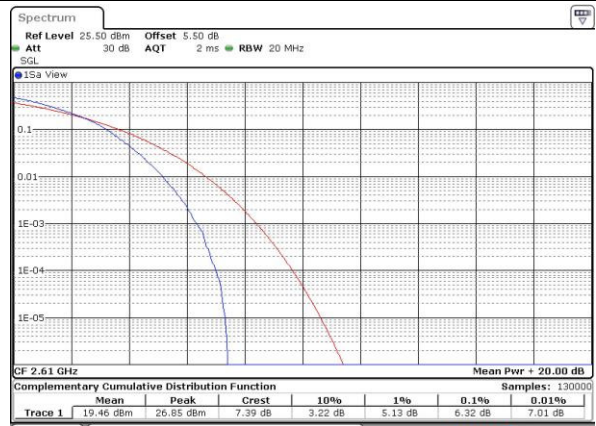

Highest Channel / 1RB

Date: 5 JUL 2016 01:23:06

Highest Channel / Full RB

Date: 5 JUL 2016 01:25:52

LTE Band 38 / 20MHz / 16QAM

Lowest Channel / 1RB

Date: 5 JUL 2016 01:19:55

Lowest Channel / Full RB

Date: 5 JUL 2016 01:18:23

Middle Channel / 1RB

Date: 5 JUL 2016 01:22:08

Middle Channel / Full RB

Date: 5 JUL 2016 01:21:30

Highest Channel / 1RB

Date: 5 JUL 2016 01:24:02

Highest Channel / Full RB

Date: 5 JUL 2016 01:25:09

26dB Bandwidth

Mode	LTE Band 2 : 26dB BW(MHz)											
	1.4MHz		3MHz		5MHz		10MHz		15MHz		20MHz	
Mod.	QPSK	16QAM	QPSK	16QAM	QPSK	16QAM	QPSK	16QAM	QPSK	16QAM	QPSK	16QAM
Lowest CH	1.376	1.354	3.075	3.033	4.945	4.885	9.65	10.09	14.865	14.356	20.22	20.1
Middle CH	1.312	1.337	3.003	3.051	4.995	4.985	10.19	9.91	15.045	14.985	20.14	20.579
Highest CH	1.329	1.354	3.033	3.075	4.965	4.875	10.15	10.05	14.865	14.446	21.658	20.18

Mode	LTE Band 4 : 26dB BW(MHz)											
	1.4MHz		3MHz		5MHz		10MHz		15MHz		20MHz	
Mod.	QPSK	16QAM	QPSK	16QAM	QPSK	16QAM	QPSK	16QAM	QPSK	16QAM	QPSK	16QAM
Lowest CH	1.351	1.334	3.021	2.985	4.995	4.915	9.97	10.03	14.895	15.165	20.02	20.06
Middle CH	1.318	1.318	3.117	3.003	5.035	4.895	10.19	9.87	14.625	14.386	20.22	21.259
Highest CH	1.315	1.306	3.057	3.045	5.015	5.015	9.63	9.89	15.015	15.075	20.42	20.14