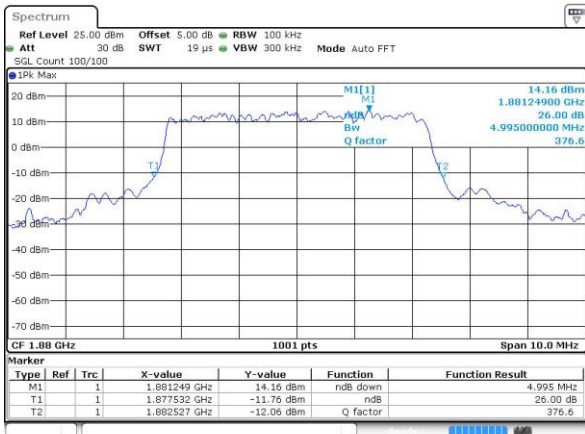

Highest Channel / 3MHz / 16QAM

Date: 4.JUL.2016 10:17:35

LTE Band 2

Lowest Channel / 5MHz / QPSK

Date: 4.JUL.2016 10:24:38

Lowest Channel / 5MHz / 16QAM

Date: 4.JUL.2016 10:24:49

Middle Channel / 5MHz / QPSK

Date: 4.JUL.2016 10:31:49

Middle Channel / 5MHz / 16QAM

Date: 4.JUL.2016 10:32:01

Highest Channel / 5MHz / QPSK

Date: 4.JUL.2016 10:34:27

Highest Channel / 5MHz / 16QAM

Date: 4.JUL.2016 10:34:38

LTE Band 2