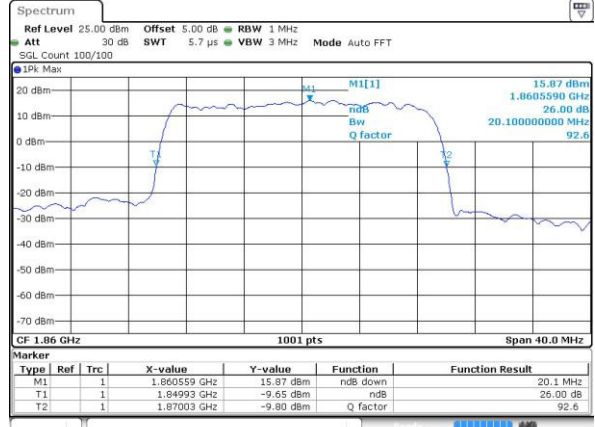

Date: 4.JUL.2016 11:08:41

LTE Band 2

Lowest Channel / 20MHz / QPSK

Date: 4.JUL.2016 11:15:42

Lowest Channel / 20MHz / 16QAM

Date: 4.JUL.2016 11:15:54

Middle Channel / 20MHz / QPSK

Date: 4.JUL.2016 11:22:55

Middle Channel / 20MHz / 16QAM

Date: 4.JUL.2016 11:23:06

Highest Channel / 20MHz / QPSK

Date: 4.JUL.2016 11:25:32

Highest Channel / 20MHz / 16QAM

Date: 4.JUL.2016 11:25:43

LTE Band 4

Lowest Channel / 1.4MHz / QPSK