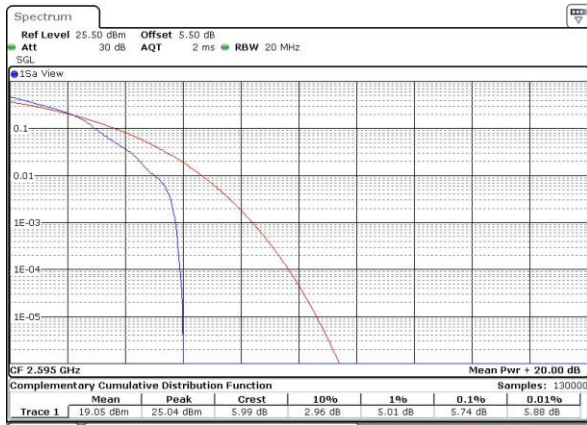

Middle Channel / 1RB

Date: 5 JUL 2016 01:22:08