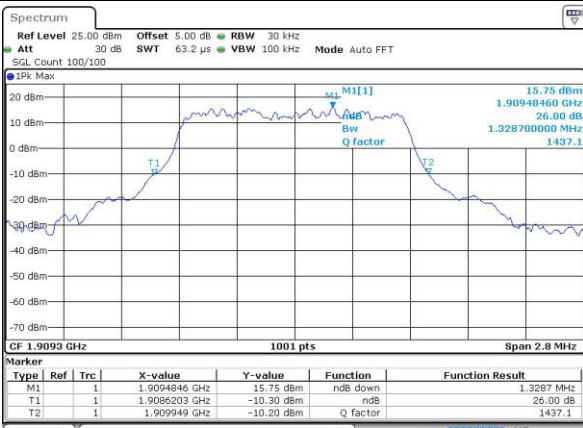

Mode	LTE Band 38 : 26dB BW(MHz)											
BW	1.4MHz		3MHz		5MHz		10MHz		15MHz		20MHz	
Mod.	QPSK	16QAM	QPSK	16QAM	QPSK	16QAM	QPSK	16QAM	QPSK	16QAM	QPSK	16QAM
Lowest CH	-	-	-	-	4.895	4.975	10.01	9.93	14.505	14.655	19.94	20.1
Middle CH	-	-	-	-	4.995	4.945	9.99	9.61	14.146	15.465	20.979	20.26
Highest CH	-	-	-	-	4.915	4.905	9.99	9.65	14.416	14.326	20.859	20.02

LTE Band 2

Lowest Channel / 1.4MHz / QPSK

Date: 4 JUL 2016 09:44:55

Lowest Channel / 1.4MHz / 16QAM

Date: 4 JUL 2016 09:45:07

Middle Channel / 1.4MHz / QPSK

Date: 4 JUL 2016 09:57:48

Middle Channel / 1.4MHz / 16QAM

Date: 4 JUL 2016 09:57:59

Highest Channel / 1.4MHz / QPSK

Date: 4 JUL 2016 10:00:24

Highest Channel / 1.4MHz / 16QAM

Date: 4 JUL 2016 10:00:35

LTE Band 2

Lowest Channel / 3MHz / QPSK

Date: 4.JUL.2016 10:07:36