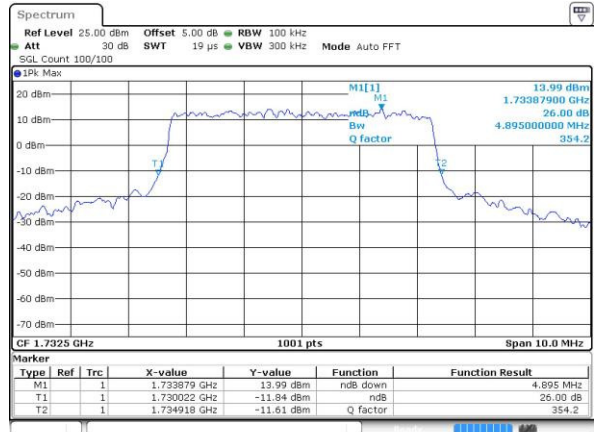

LTE Band 4

Lowest Channel / 5MHz / QPSK

Date: 4.JUL.2016 14:37:21

Lowest Channel / 5MHz / 16QAM

Date: 4.JUL.2016 14:37:32

Middle Channel / 5MHz / QPSK

Date: 4.JUL.2016 14:44:33

Middle Channel / 5MHz / 16QAM

Date: 4.JUL.2016 14:44:44

Highest Channel / 5MHz / QPSK

Date: 4.JUL.2016 14:47:10

Highest Channel / 5MHz / 16QAM

Date: 4.JUL.2016 14:47:21

LTE Band 4

Lowest Channel / 10MHz / QPSK

Date: 4.JUL.2016 14:54:21