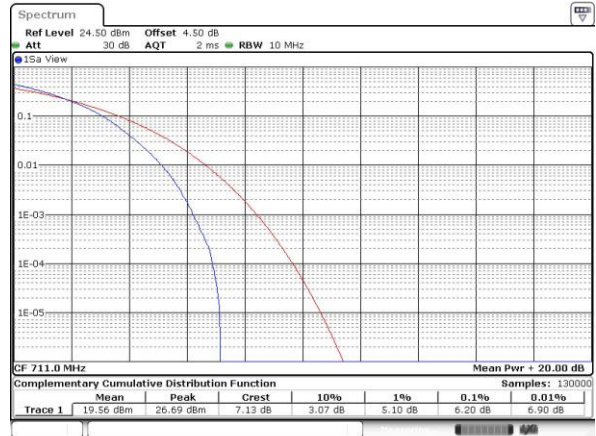

LTE Band 17 / 10MHz / 16QAM

Lowest Channel / 1RB

Date: 4.JUL.2016 01:14:09

Lowest Channel / Full RB

Date: 4.JUL.2016 01:14:20

Middle Channel / 1RB

Date: 4.JUL.2016 01:14:32

Middle Channel / Full RB

Date: 4.JUL.2016 01:14:42

Highest Channel / 1RB

Date: 4.JUL.2016 01:14:53

Highest Channel / Full RB

Date: 4.JUL.2016 01:15:03

LTE Band 25 / 20MHz / QPSK

Highest Channel / 1RB

Date: 4.JUL.2016 22:38:54

Highest Channel / Full RB

Date: 4.JUL.2016 22:38:22

LTE Band 25 / 20MHz / 16QAM

Highest Channel / 1RB

Date: 4.JUL.2016 22:39:30

Highest Channel / Full RB

Date: 4.JUL.2016 22:38:08

LTE Band 38 / 20MHz / QPSK