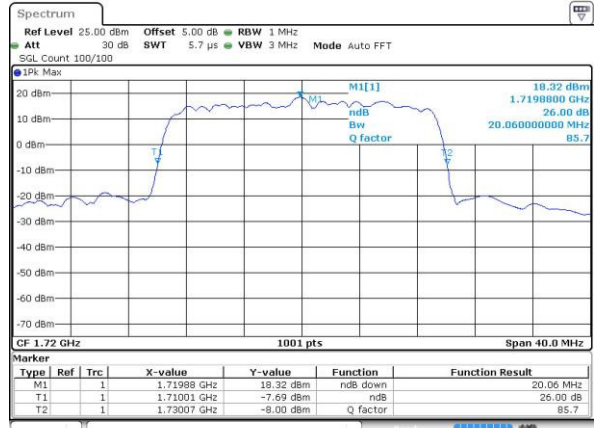

Lowest Channel / 20MHz / 16QAM

Date: 4.JUL.2016 15:28:36