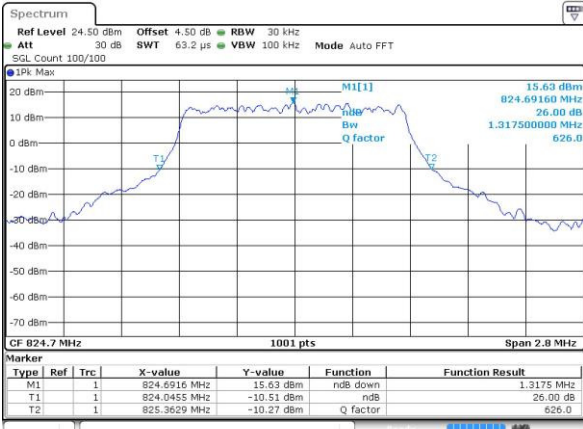

Highest Channel / 20MHz / QPSK

Date: 4.JUL.2016 15:38:12

Highest Channel / 20MHz / 16QAM

Date: 4.JUL.2016 15:38:23

LTE Band 5

Lowest Channel / 1.4MHz / QPSK

Date: 3 JUL 2016 21:34:02

Lowest Channel / 1.4MHz / 16QAM

Date: 3 JUL 2016 21:33:51

Middle Channel / 1.4MHz / QPSK

Date: 3 JUL 2016 21:49:06

Middle Channel / 1.4MHz / 16QAM

Date: 3 JUL 2016 21:49:16

Highest Channel / 1.4MHz / QPSK

Date: 3 JUL 2016 21:51:42

Highest Channel / 1.4MHz / 16QAM