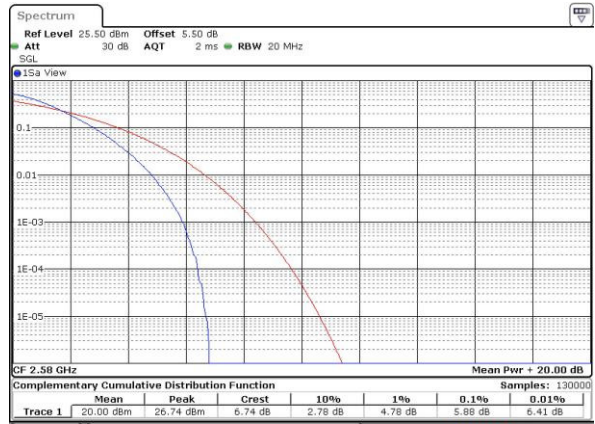

Date: 4.JUL.2016 01:14:42

Highest Channel / 1RB

Date: 4.JUL.2016 01:14:53

Highest Channel / Full RB

Date: 4.JUL.2016 01:15:03

LTE Band 25 / 20MHz / QPSK

Highest Channel / 1RB

Date: 4.JUL.2016 22:38:54

Highest Channel / Full RB

Date: 4.JUL.2016 22:38:22

LTE Band 25 / 20MHz / 16QAM

Highest Channel / 1RB

Date: 4.JUL.2016 22:39:30

Highest Channel / Full RB

Date: 4.JUL.2016 22:38:08

LTE Band 38 / 20MHz / QPSK

Lowest Channel / 1RB

Date: 5 JUL 2016 01:19:27

Lowest Channel / Full RB

Date: 5 JUL 2016 01:20:33

Middle Channel / 1RB

Date: 5 JUL 2016 01:22:33

Middle Channel / Full RB

Date: 5 JUL 2016 01:20:54