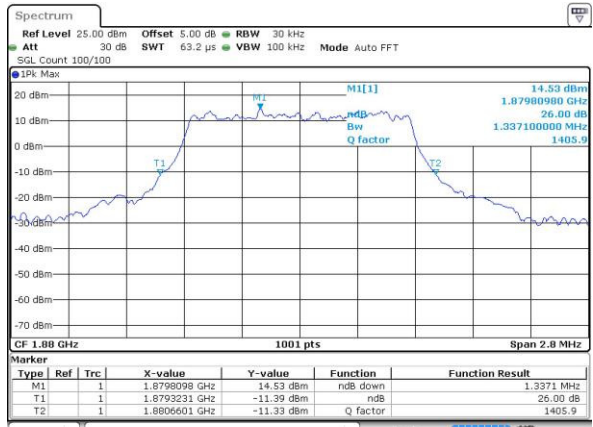

Mode	LTE Band 38 : 26dB BW(MHz)											
BW	1.4MHz		3MHz		5MHz		10MHz		15MHz		20MHz	
Mod.	QPSK	16QAM	QPSK	16QAM	QPSK	16QAM	QPSK	16QAM	QPSK	16QAM	QPSK	16QAM
Lowest CH	-	-	-	-	4.895	4.975	10.01	9.93	14.505	14.655	19.94	20.1
Middle CH	-	-	-	-	4.995	4.945	9.99	9.61	14.146	15.465	20.979	20.26
Highest CH	-	-	-	-	4.915	4.905	9.99	9.65	14.416	14.326	20.859	20.02

LTE Band 2

Lowest Channel / 1.4MHz / QPSK

Date: 4 JUL 2016 09:44:55

Lowest Channel / 1.4MHz / 16QAM

Date: 4 JUL 2016 09:45:07

Middle Channel / 1.4MHz / QPSK

Date: 4 JUL 2016 09:57:48

Middle Channel / 1.4MHz / 16QAM

Date: 4 JUL 2016 09:57:59

Highest Channel / 1.4MHz / QPSK

Date: 4 JUL 2016 10:00:24

Highest Channel / 1.4MHz / 16QAM

Date: 4 JUL 2016 10:00:35

LTE Band 2

Lowest Channel / 3MHz / QPSK

Date: 4.JUL.2016 10:07:36