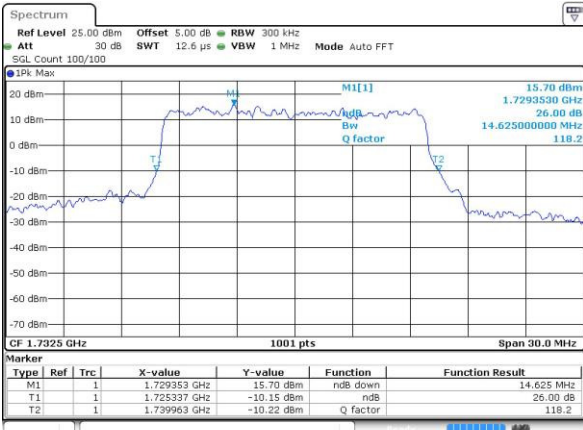

Highest Channel / 10MHz / 16QAM

Date: 4.JUL.2016 15:04:22

LTE Band 4

Lowest Channel / 15MHz / QPSK

Date: 4.JUL.2016 15:11:23

Lowest Channel / 15MHz / 16QAM

Date: 4.JUL.2016 15:11:34

Middle Channel / 15MHz / QPSK

Date: 4.JUL.2016 15:18:35

Middle Channel / 15MHz / 16QAM

Date: 4.JUL.2016 15:18:46

Highest Channel / 15MHz / QPSK

Date: 4.JUL.2016 15:21:12

Highest Channel / 15MHz / 16QAM

Date: 4.JUL.2016 15:21:23

LTE Band 4