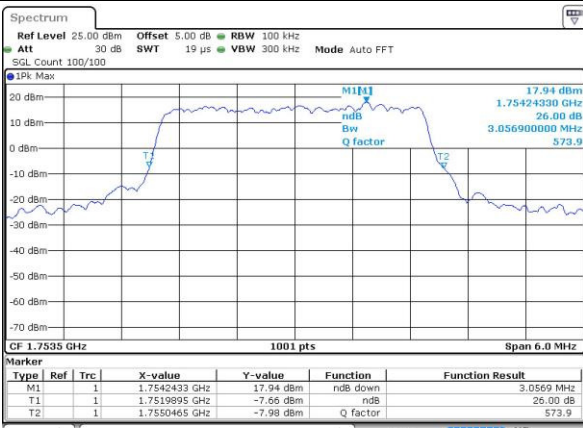

Date: 4 JUL 2016 14:13:02

Highest Channel / 1.4MHz / 16QAM

Date: 4 JUL 2016 14:13:13

LTE Band 4

Lowest Channel / 3MHz / QPSK

Date: 4.JUL.2016 14:20:15

Lowest Channel / 3MHz / 16QAM

Date: 4.JUL.2016 14:20:27

Middle Channel / 3MHz / QPSK

Date: 4.JUL.2016 14:27:30

Middle Channel / 3MHz / 16QAM

Date: 4.JUL.2016 14:27:41

Highest Channel / 3MHz / QPSK

Date: 4.JUL.2016 14:30:08

Highest Channel / 3MHz / 16QAM

Date: 4.JUL.2016 14:30:19

LTE Band 4

Lowest Channel / 5MHz / QPSK

Date: 4.JUL.2016 14:37:21

Lowest Channel / 5MHz / 16QAM

Date: 4.JUL.2016 14:37:32

Middle Channel / 5MHz / QPSK

Date: 4.JUL.2016 14:44:33

Middle Channel / 5MHz / 16QAM