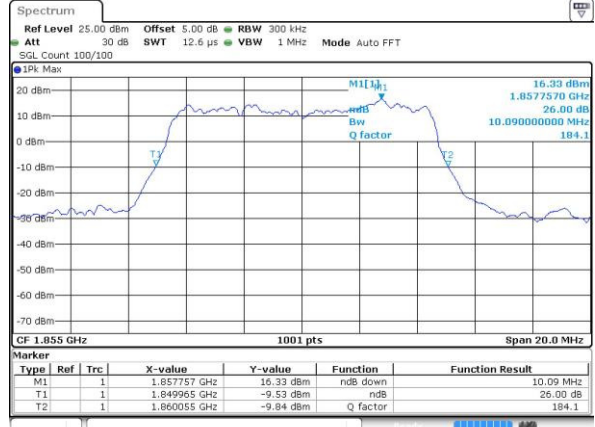

Highest Channel / 3MHz / 16QAM

Date: 4.JUL.2016 10:17:35

LTE Band 2

Lowest Channel / 5MHz / QPSK

Date: 4.JUL.2016 10:24:38

Lowest Channel / 5MHz / 16QAM

Date: 4.JUL.2016 10:24:49

Middle Channel / 5MHz / QPSK

Date: 4.JUL.2016 10:31:49

Middle Channel / 5MHz / 16QAM

Date: 4.JUL.2016 10:32:01

Highest Channel / 5MHz / QPSK

Date: 4.JUL.2016 10:34:27

Highest Channel / 5MHz / 16QAM

Date: 4.JUL.2016 10:34:38

LTE Band 2

Lowest Channel / 10MHz / QPSK

Date: 4.JUL.2016 10:41:39

Lowest Channel / 10MHz / 16QAM

Date: 4.JUL.2016 10:41:50

Middle Channel / 10MHz / QPSK

Date: 4.JUL.2016 10:48:51

Middle Channel / 10MHz / 16QAM

Date: 4.JUL.2016 10:49:02