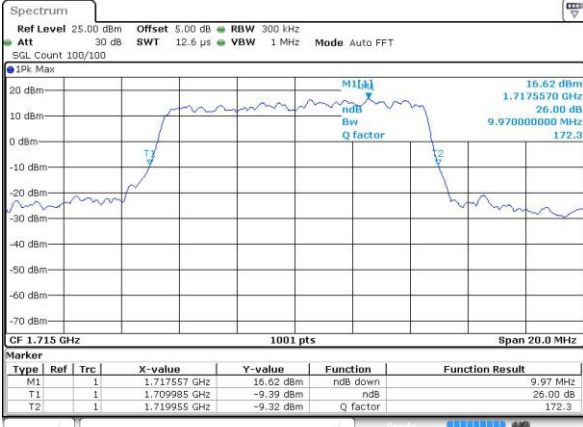

LTE Band 4

Lowest Channel / 5MHz / QPSK

Date: 4.JUL.2016 14:37:21

Lowest Channel / 5MHz / 16QAM

Date: 4.JUL.2016 14:37:32

Middle Channel / 5MHz / QPSK

Date: 4.JUL.2016 14:44:33

Middle Channel / 5MHz / 16QAM

Date: 4.JUL.2016 14:44:44

Highest Channel / 5MHz / QPSK

Date: 4.JUL.2016 14:47:10

Highest Channel / 5MHz / 16QAM

Date: 4.JUL.2016 14:47:21

LTE Band 4

Lowest Channel / 10MHz / QPSK

Date: 4.JUL.2016 14:54:21

Lowest Channel / 10MHz / 16QAM

Date: 4.JUL.2016 14:54:33

Middle Channel / 10MHz / QPSK

Date: 4.JUL.2016 15:01:34

Middle Channel / 10MHz / 16QAM

Date: 4.JUL.2016 15:01:45

Highest Channel / 10MHz / QPSK

Date: 4.JUL.2016 15:04:11