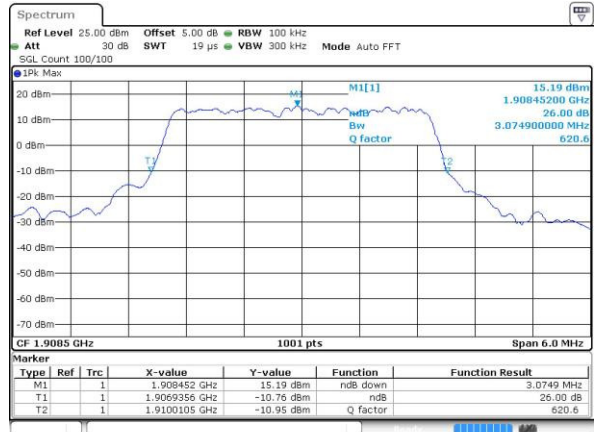

Date: 4 JUL 2016 09:57:59

Highest Channel / 1.4MHz / QPSK

Date: 4 JUL 2016 10:00:24

Highest Channel / 1.4MHz / 16QAM

Date: 4 JUL 2016 10:00:35

LTE Band 2

Lowest Channel / 3MHz / QPSK

Date: 4.JUL.2016 10:07:36

Lowest Channel / 3MHz / 16QAM

Date: 4.JUL.2016 10:07:47

Middle Channel / 3MHz / QPSK

Date: 4.JUL.2016 10:14:47

Middle Channel / 3MHz / 16QAM

Date: 4.JUL.2016 10:14:58

Highest Channel / 3MHz / QPSK

Date: 4.JUL.2016 10:17:24

Highest Channel / 3MHz / 16QAM

Date: 4.JUL.2016 10:17:35

LTE Band 2

Lowest Channel / 5MHz / QPSK

Date: 4.JUL.2016 10:24:38

Lowest Channel / 5MHz / 16QAM

Date: 4.JUL.2016 10:24:49

Middle Channel / 5MHz / QPSK