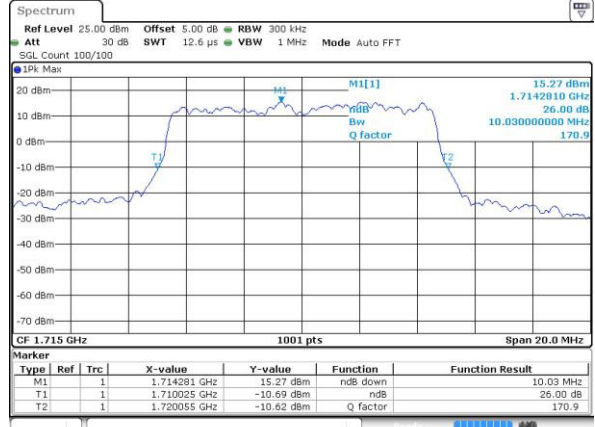

LTE Band 4

Lowest Channel / 5MHz / QPSK

Date: 4.JUL.2016 14:37:21

Lowest Channel / 5MHz / 16QAM

Date: 4.JUL.2016 14:37:32

Middle Channel / 5MHz / QPSK

Date: 4.JUL.2016 14:44:33

Middle Channel / 5MHz / 16QAM

Date: 4.JUL.2016 14:44:44

Highest Channel / 5MHz / QPSK

Date: 4.JUL.2016 14:47:10

Highest Channel / 5MHz / 16QAM

Date: 4.JUL.2016 14:47:21

LTE Band 4

Lowest Channel / 10MHz / QPSK

Date: 4.JUL.2016 14:54:21

Lowest Channel / 10MHz / 16QAM

Date: 4.JUL.2016 14:54:33

Middle Channel / 10MHz / QPSK

Date: 4.JUL.2016 15:01:34

Middle Channel / 10MHz / 16QAM

Date: 4.JUL.2016 15:01:45

Highest Channel / 10MHz / QPSK

Date: 4.JUL.2016 15:04:11

Highest Channel / 10MHz / 16QAM

Date: 4.JUL.2016 15:04:22

LTE Band 4

Lowest Channel / 15MHz / QPSK

Date: 4.JUL.2016 15:11:23

Lowest Channel / 15MHz / 16QAM

Date: 4.JUL.2016 15:11:34

Middle Channel / 15MHz / QPSK