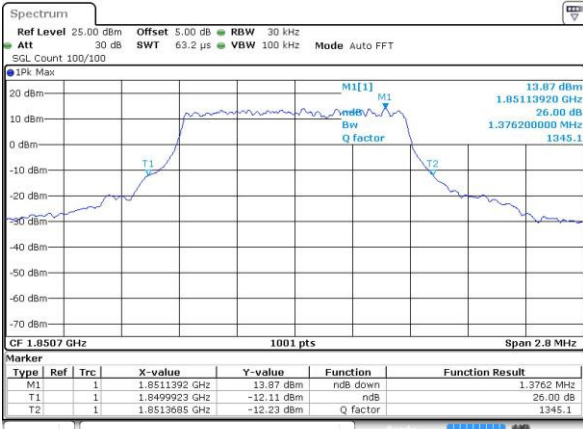

LTE Band 2

Lowest Channel / 1.4MHz / QPSK

Date: 4 JUL 2016 09:44:55