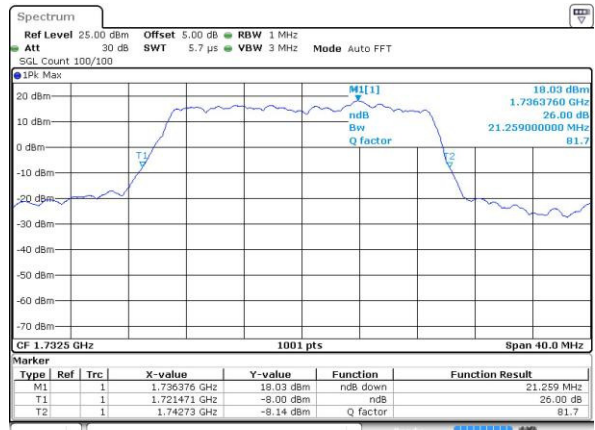

Highest Channel / 10MHz / 16QAM

Date: 4.JUL.2016 15:04:22

LTE Band 4

Lowest Channel / 15MHz / QPSK

Date: 4.JUL.2016 15:11:23

Lowest Channel / 15MHz / 16QAM

Date: 4.JUL.2016 15:11:34

Middle Channel / 15MHz / QPSK

Date: 4.JUL.2016 15:18:35

Middle Channel / 15MHz / 16QAM

Date: 4.JUL.2016 15:18:46

Highest Channel / 15MHz / QPSK

Date: 4.JUL.2016 15:21:12

Highest Channel / 15MHz / 16QAM

Date: 4.JUL.2016 15:21:23

LTE Band 4

Lowest Channel / 20MHz / QPSK

Date: 4.JUL.2016 15:28:25

Lowest Channel / 20MHz / 16QAM

Date: 4.JUL.2016 15:28:36

Middle Channel / 20MHz / QPSK

Date: 4.JUL.2016 15:35:36

Middle Channel / 20MHz / 16QAM

Date: 4.JUL.2016 15:35:47

Highest Channel / 20MHz / QPSK

Date: 4.JUL.2016 15:38:12

Highest Channel / 20MHz / 16QAM

Date: 4.JUL.2016 15:38:23

LTE Band 5

Lowest Channel / 1.4MHz / QPSK

Date: 3 JUL 2016 21:34:02

Lowest Channel / 1.4MHz / 16QAM