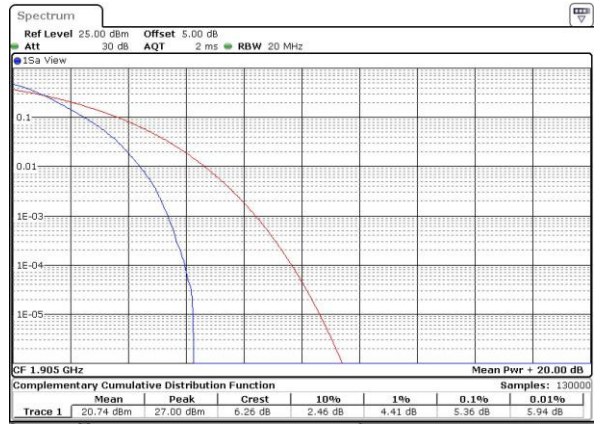

LTE Band 17 / 10MHz / 16QAM

Lowest Channel / 1RB

Date: 4.JUL.2016 01:14:09

Lowest Channel / Full RB

Date: 4.JUL.2016 01:14:20

Middle Channel / 1RB

Date: 4.JUL.2016 01:14:32

Middle Channel / Full RB

Date: 4.JUL.2016 01:14:42

Highest Channel / 1RB

Date: 4.JUL.2016 01:14:53

Highest Channel / Full RB

Date: 4.JUL.2016 01:15:03

LTE Band 25 / 20MHz / QPSK

Highest Channel / 1RB

Date: 4.JUL.2016 22:38:54

Highest Channel / Full RB

Date: 4.JUL.2016 22:38:22

LTE Band 25 / 20MHz / 16QAM

Highest Channel / 1RB

Date: 4.JUL.2016 22:39:30

Highest Channel / Full RB

Date: 4.JUL.2016 22:38:08

LTE Band 38 / 20MHz / QPSK