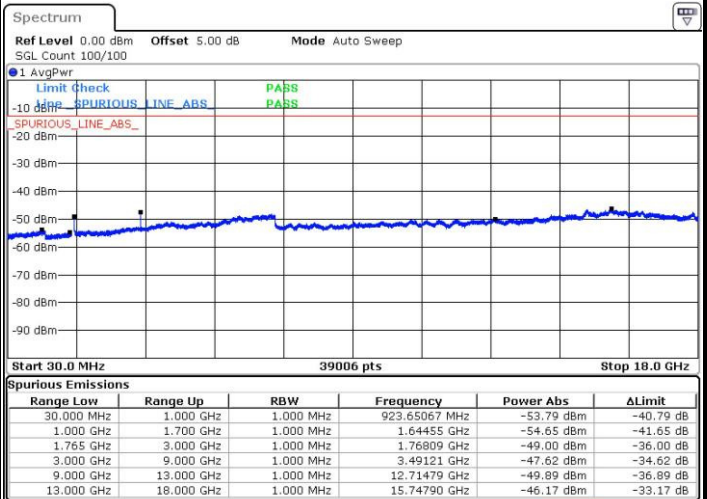

LTE Band 4 / 10MHz

Middle Channel / QPSK

Middle Channel / 16QAM

Date: 4 JUL 2016 15:02:41

Date: 4 JUL 2016 15:03:37

Highest Channel / QPSK

Highest Channel / 16QAM

Date: 4 JUL 2016 15:09:52

Date: 4 JUL 2016 15:10:48

LTE Band 4 / 15MHz

Lowest Channel / QPSK

Lowest Channel / 16QAM

Date: 4 JUL 2016 15:17:04

Date: 4 JUL 2016 15:18:00

Middle Channel / QPSK

Middle Channel / 16QAM

Date: 4 JUL 2016 15:19:41

Date: 4 JUL 2016 15:20:38

LTE Band 4 / 15MHz

Highest Channel / QPSK

Date: 4 JUL 2016 15:55:06

Highest Channel / 16QAM

Date: 4 JUL 2016 15:27:50

LTE Band 4 / 20MHz