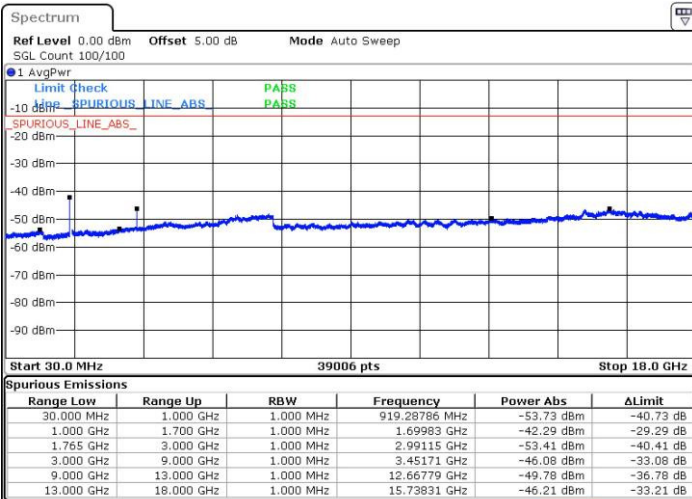

Date: 4 JUL 2016 15:10:48

LTE Band 4 / 15MHz

Lowest Channel / QPSK

Lowest Channel / 16QAM

Date: 4 JUL 2016 15:17:04

Date: 4 JUL 2016 15:18:00

Middle Channel / QPSK

Middle Channel / 16QAM

Date: 4 JUL 2016 15:19:41

Date: 4 JUL 2016 15:20:38

LTE Band 4 / 15MHz

Highest Channel / QPSK

Date: 4 JUL 2016 15:55:06

Highest Channel / 16QAM

Date: 4 JUL 2016 15:27:50

LTE Band 4 / 20MHz