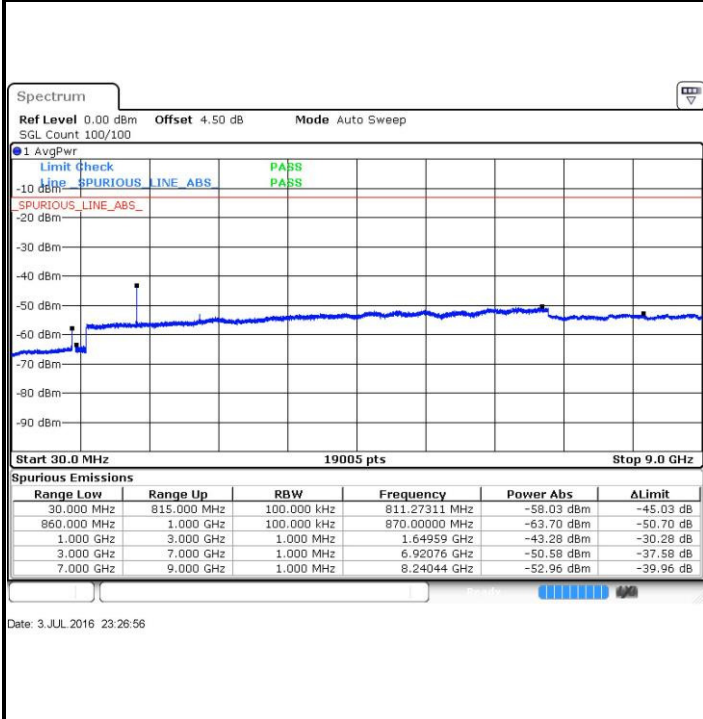

Date: 3 JUL 2016 22:39:30

LTE Band 5 / 5MHz

Lowest Channel / QPSK

Lowest Channel / 16QAM

Date: 3 JUL 2016 22:53:49

Date: 3 JUL 2016 22:54:44

Middle Channel / QPSK

Middle Channel / 16QAM

Date: 3 JUL 2016 22:56:25

Date: 3 JUL 2016 22:57:21

LTE Band 5 / 5MHz

Highest Channel / QPSK

Highest Channel / 16QAM

LTE Band 5 / 10MHz

Lowest Channel / QPSK

Lowest Channel / 16QAM

LTE Band 5 / 10MHz

Middle Channel / QPSK

Date: 3 JUL 2016 23:29:31

Middle Channel / 16QAM

Date: 3 JUL 2016 23:30:26

Highest Channel / QPSK

Date: 3 JUL 2016 23:44:48

Highest Channel / 16QAM