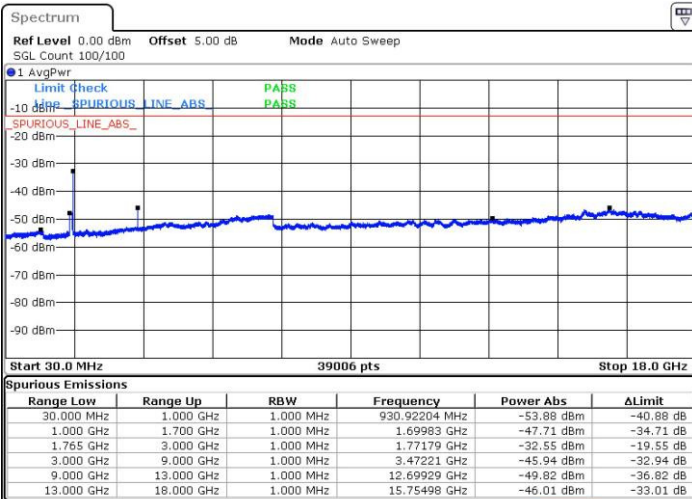

Date: 4 JUL 2016 15:19:41

Date: 4 JUL 2016 15:20:38

LTE Band 4 / 15MHz

Highest Channel / QPSK

Date: 4 JUL 2016 15:55:06

Highest Channel / 16QAM

Date: 4 JUL 2016 15:27:50

LTE Band 4 / 20MHz

Lowest Channel / QPSK

Date: 4 JUL 2016 15:34:05

Lowest Channel / 16QAM

Date: 4 JUL 2016 15:35:02

LTE Band 4 / 20MHz

Middle Channel / QPSK

Middle Channel / 16QAM

Date: 4 JUL 2016 15:36:42

Date: 4 JUL 2016 15:37:38

Highest Channel / QPSK

Highest Channel / 16QAM

Date: 4 JUL 2016 15:43:53

Date: 4 JUL 2016 16:49:42

LTE Band 5 / 1.4MHz

Lowest Channel / QPSK

Lowest Channel / 16QAM