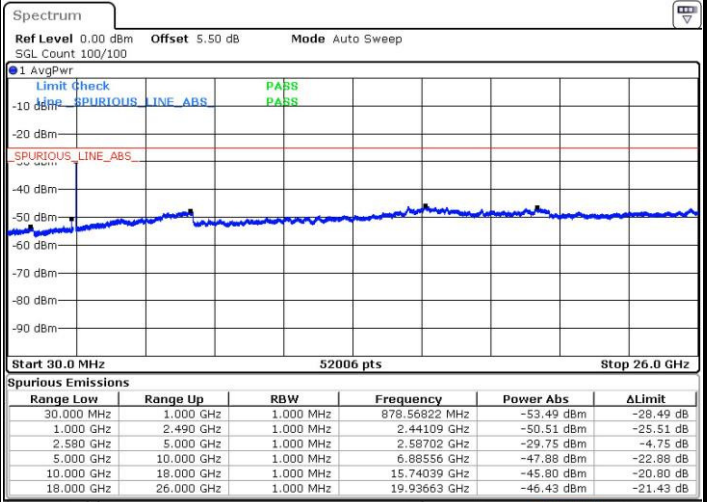

Date: 4 JUL 2016 18:02:24

Highest Channel / 16QAM

Date: 4 JUL 2016 19:20:06

LTE Band 7 / 20MHz

Lowest Channel / QPSK

Date: 4 JUL 2016 18:15:41

Lowest Channel / 16QAM

Date: 4 JUL 2016 18:16:36

LTE Band 7 / 20MHz

Middle Channel / QPSK

Middle Channel / 16QAM

Date: 4 JUL 2016 18:18:27

Date: 4 JUL 2016 18:17:32

Highest Channel / QPSK

Highest Channel / 16QAM

Date: 4 JUL 2016 18:19:23

Date: 4 JUL 2016 18:20:18

LTE Band 12 / 1.4MHz

Lowest Channel / QPSK

Lowest Channel / 16QAM

Date: 4 JUL 2016 02:03:00

Date: 4 JUL 2016 02:03:55

Middle Channel / QPSK

Middle Channel / 16QAM

Date: 4 JUL 2016 02:05:45

Date: 4 JUL 2016 02:04:50

LTE Band 12 / 1.4MHz

Highest Channel / QPSK

Date: 4 JUL 2016 02:06:40

Highest Channel / 16QAM

Date: 4 JUL 2016 02:07:35

LTE Band 12 / 3MHz