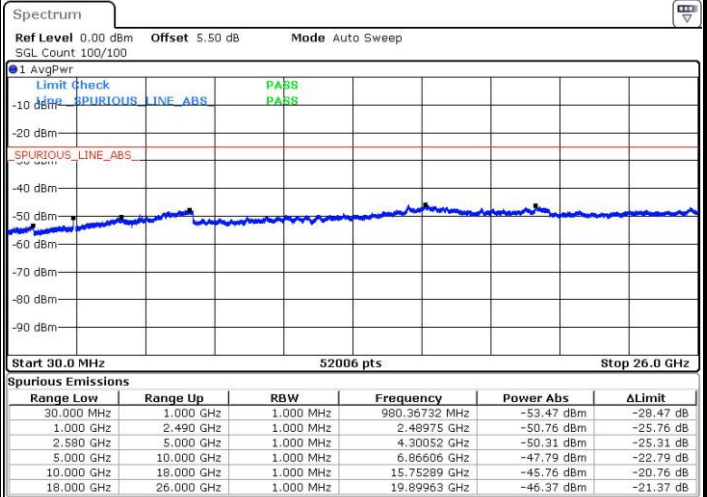

Date: 3 JUL 2016 22:56:25

Date: 3 JUL 2016 22:57:21

LTE Band 5 / 5MHz

Highest Channel / QPSK

Highest Channel / 16QAM

LTE Band 5 / 10MHz

Lowest Channel / QPSK

Lowest Channel / 16QAM

LTE Band 5 / 10MHz

Middle Channel / QPSK

Date: 3 JUL 2016 23:29:31

Middle Channel / 16QAM

Date: 3 JUL 2016 23:30:26

Highest Channel / QPSK

Date: 3 JUL 2016 23:44:48

Highest Channel / 16QAM

Date: 3 JUL 2016 23:45:44

LTE Band 7 / 5MHz

Lowest Channel / QPSK

Lowest Channel / 16QAM

Date: 4 JUL 2016 17:24:41

Date: 4 JUL 2016 17:25:36

Middle Channel / QPSK

Middle Channel / 16QAM