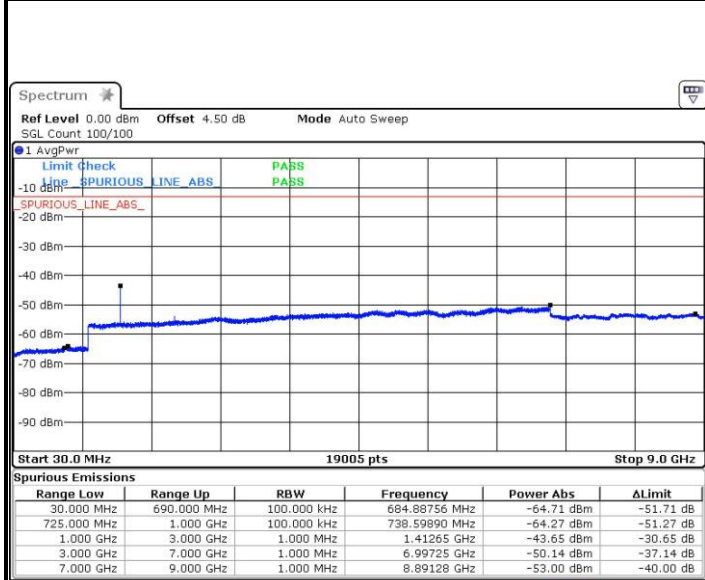

Date: 4 JUL 2016 02:05:45

Date: 4 JUL 2016 02:04:50

LTE Band 12 / 1.4MHz

Highest Channel / QPSK

Date: 4 JUL 2016 02:06:40

Highest Channel / 16QAM

Date: 4 JUL 2016 02:07:35

LTE Band 12 / 3MHz

Lowest Channel / QPSK

Date: 4 JUL 2016 03:24:40

Lowest Channel / 16QAM

Date: 4 JUL 2016 03:24:08

LTE Band 12 / 3MHz

Middle Channel / QPSK

Date: 4 JUL 2016 02:50:21

Middle Channel / 16QAM

Date: 4 JUL 2016 02:49:26

Highest Channel / QPSK

Date: 4 JUL 2016 02:51:16

Highest Channel / 16QAM

Date: 4 JUL 2016 02:52:11