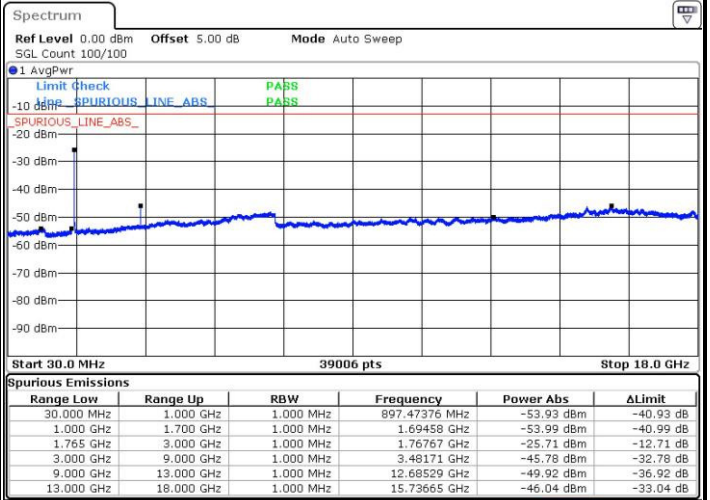

Date: 4 JUL 2016 15:10:48

LTE Band 4 / 15MHz

Lowest Channel / QPSK

Lowest Channel / 16QAM

Date: 4 JUL 2016 15:17:04

Date: 4 JUL 2016 15:18:00

Middle Channel / QPSK

Middle Channel / 16QAM

Date: 4 JUL 2016 15:19:41

Date: 4 JUL 2016 15:20:38

LTE Band 4 / 15MHz

Highest Channel / QPSK

Date: 4 JUL 2016 15:55:06

Highest Channel / 16QAM

Date: 4 JUL 2016 15:27:50

LTE Band 4 / 20MHz

Lowest Channel / QPSK

Date: 4 JUL 2016 15:34:05

Lowest Channel / 16QAM

Date: 4 JUL 2016 15:35:02

LTE Band 4 / 20MHz

Middle Channel / QPSK

Middle Channel / 16QAM

Date: 4 JUL 2016 15:36:42

Date: 4 JUL 2016 15:37:38

Highest Channel / QPSK

Highest Channel / 16QAM

Date: 4 JUL 2016 15:43:53

Date: 4 JUL 2016 16:49:42

LTE Band 5 / 1.4MHz

Lowest Channel / QPSK

Lowest Channel / 16QAM