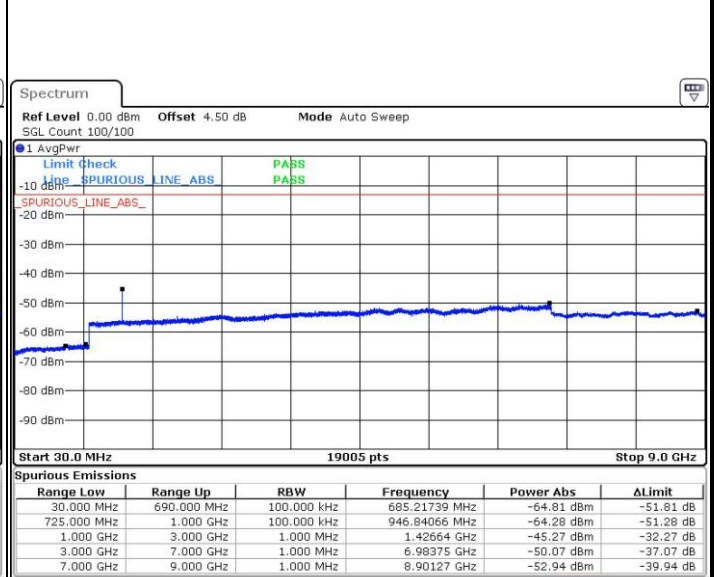

Date: 4 JUL 2016 02:05:45

Date: 4 JUL 2016 02:04:50

LTE Band 12 / 1.4MHz

Highest Channel / QPSK

Date: 4 JUL 2016 02:06:40

Highest Channel / 16QAM

Date: 4 JUL 2016 02:07:35

LTE Band 12 / 3MHz

Lowest Channel / QPSK

Date: 4 JUL 2016 03:24:40

Lowest Channel / 16QAM

Date: 4 JUL 2016 03:24:08

LTE Band 12 / 3MHz

Middle Channel / QPSK

Date: 4 JUL 2016 02:50:21

Middle Channel / 16QAM

Date: 4 JUL 2016 02:49:26

Highest Channel / QPSK

Date: 4 JUL 2016 02:51:16

Highest Channel / 16QAM

Date: 4 JUL 2016 02:52:11