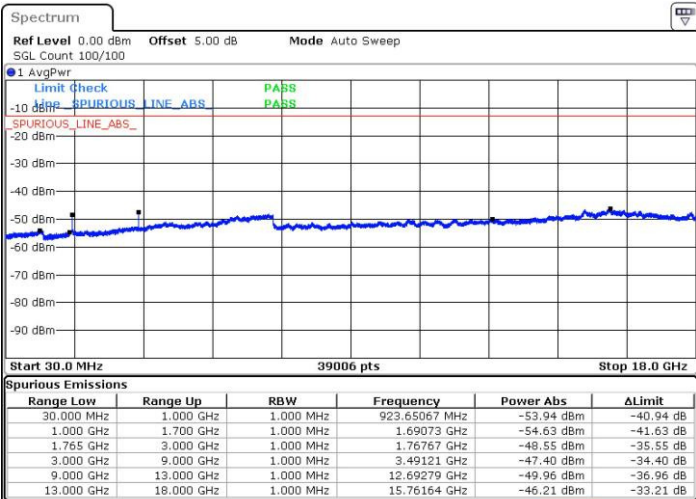

LTE Band 4 / 10MHz

Middle Channel / QPSK

Middle Channel / 16QAM

Date: 4 JUL 2016 15:02:41

Date: 4 JUL 2016 15:03:37

Highest Channel / QPSK

Highest Channel / 16QAM

Date: 4 JUL 2016 15:09:52

Date: 4 JUL 2016 15:10:48

LTE Band 4 / 15MHz

Lowest Channel / QPSK

Lowest Channel / 16QAM

Date: 4 JUL 2016 15:17:04

Date: 4 JUL 2016 15:18:00

Middle Channel / QPSK

Middle Channel / 16QAM

Date: 4 JUL 2016 15:19:41

Date: 4 JUL 2016 15:20:38

LTE Band 4 / 15MHz

Highest Channel / QPSK

Date: 4 JUL 2016 15:55:06

Highest Channel / 16QAM

Date: 4 JUL 2016 15:27:50

LTE Band 4 / 20MHz