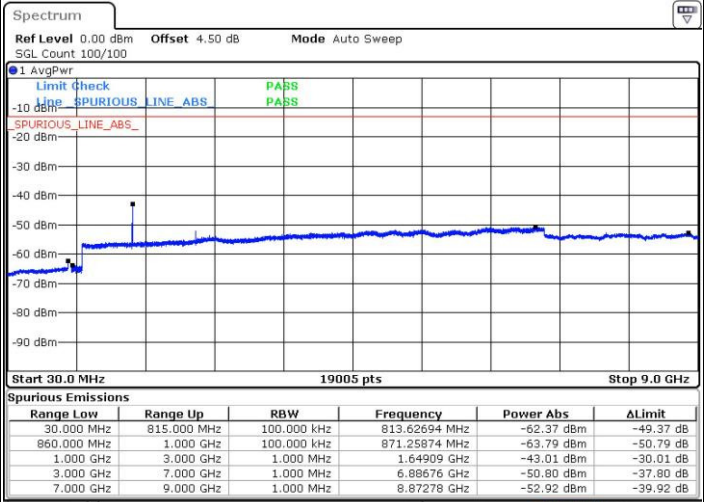

LTE Band 5 / 3MHz

Middle Channel / QPSK

Middle Channel / 16QAM

Date: 3 JUL 2016 22:23:20

Date: 3 JUL 2016 22:24:16

Highest Channel / QPSK

Highest Channel / 16QAM

Date: 3 JUL 2016 22:38:35

Date: 3 JUL 2016 22:39:30

LTE Band 5 / 5MHz

Lowest Channel / QPSK

Lowest Channel / 16QAM

Date: 3 JUL 2016 22:53:49

Date: 3 JUL 2016 22:54:44

Middle Channel / QPSK

Middle Channel / 16QAM

Date: 3 JUL 2016 22:56:25

Date: 3 JUL 2016 22:57:21

LTE Band 5 / 5MHz

Highest Channel / QPSK

Highest Channel / 16QAM

LTE Band 5 / 10MHz

Lowest Channel / QPSK

Lowest Channel / 16QAM