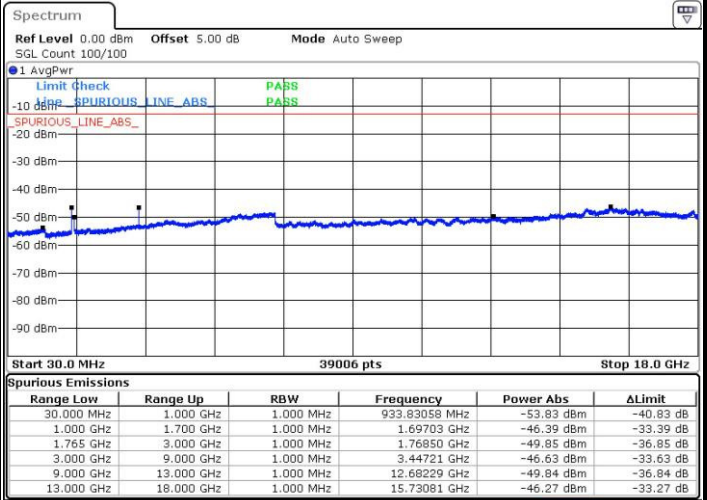

Date: 4 JUL 2016 15:19:41

Date: 4 JUL 2016 15:20:38

LTE Band 4 / 15MHz

Highest Channel / QPSK

Date: 4 JUL 2016 15:55:06

Highest Channel / 16QAM

Date: 4 JUL 2016 15:27:50

LTE Band 4 / 20MHz

Lowest Channel / QPSK

Date: 4 JUL 2016 15:34:05

Lowest Channel / 16QAM

Date: 4 JUL 2016 15:35:02

LTE Band 4 / 20MHz

Middle Channel / QPSK

Middle Channel / 16QAM

Date: 4 JUL 2016 15:36:42

Date: 4 JUL 2016 15:37:38

Highest Channel / QPSK

Highest Channel / 16QAM

Date: 4 JUL 2016 15:43:53

Date: 4 JUL 2016 16:49:42

LTE Band 5 / 1.4MHz

Lowest Channel / QPSK

Lowest Channel / 16QAM