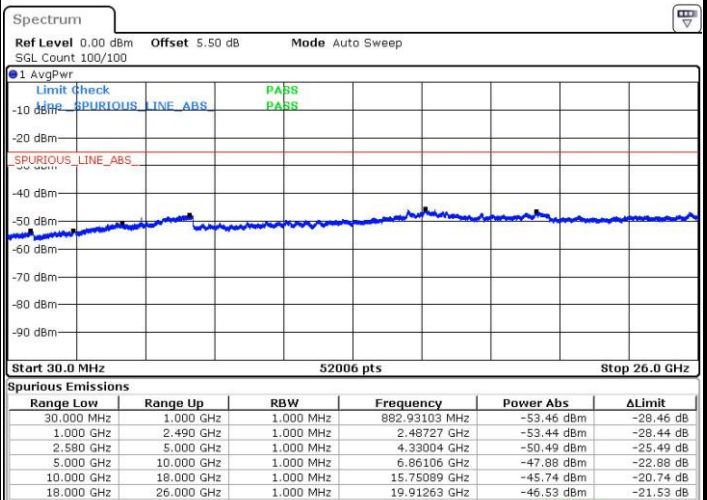

LTE Band 5 / 10MHz

Middle Channel / QPSK

Date: 3 JUL 2016 23:29:31

Middle Channel / 16QAM

Date: 3 JUL 2016 23:30:26

Highest Channel / QPSK

Date: 3 JUL 2016 23:44:48

Highest Channel / 16QAM

Date: 3 JUL 2016 23:45:44

LTE Band 7 / 5MHz

Lowest Channel / QPSK

Lowest Channel / 16QAM

Date: 4 JUL 2016 17:24:41

Date: 4 JUL 2016 17:25:36

Middle Channel / QPSK

Middle Channel / 16QAM

Date: 4 JUL 2016 17:27:28

Date: 4 JUL 2016 17:26:32

LTE Band 7 / 5MHz

Highest Channel / QPSK

Date: 4 JUL 2016 17:28:23

Highest Channel / 16QAM

Date: 4 JUL 2016 17:29:19

LTE Band 7 / 10MHz