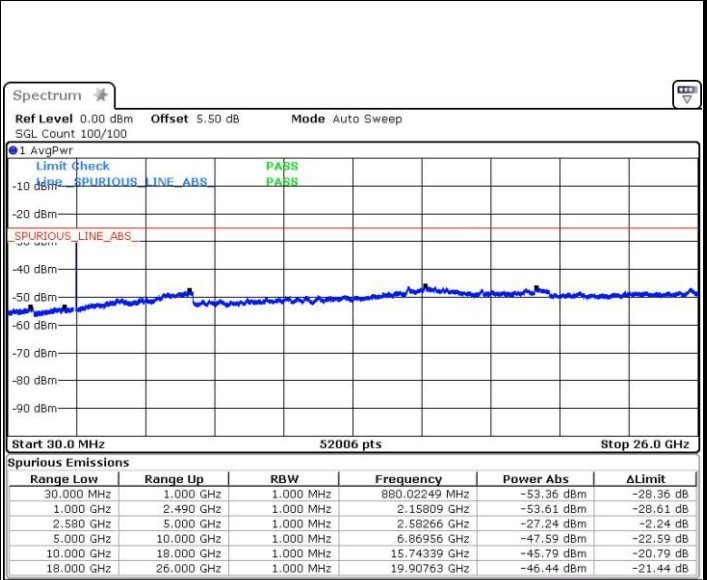

Date: 4 JUL 2016 17:43:31

Highest Channel / QPSK

Highest Channel / 16QAM

Date: 4 JUL 2016 17:45:23

Date: 4 JUL 2016 17:46:19

LTE Band 7 / 15MHz

Lowest Channel / QPSK

Lowest Channel / 16QAM

Date: 4 JUL 2016 17:58:43

Date: 4 JUL 2016 17:59:38

Middle Channel / QPSK

Middle Channel / 16QAM

Date: 4 JUL 2016 18:01:29

Date: 4 JUL 2016 18:00:33

LTE Band7 / 15MHz

Highest Channel / QPSK

Date: 4 JUL 2016 18:02:24

Highest Channel / 16QAM

Date: 4 JUL 2016 19:20:06

LTE Band 7 / 20MHz

Lowest Channel / QPSK

Date: 4 JUL 2016 18:15:41

Lowest Channel / 16QAM

Date: 4 JUL 2016 18:16:36

LTE Band 7 / 20MHz

Middle Channel / QPSK

Middle Channel / 16QAM

Date: 4 JUL 2016 18:18:27

Date: 4 JUL 2016 18:17:32

Highest Channel / QPSK

Highest Channel / 16QAM

Date: 4 JUL 2016 18:19:23