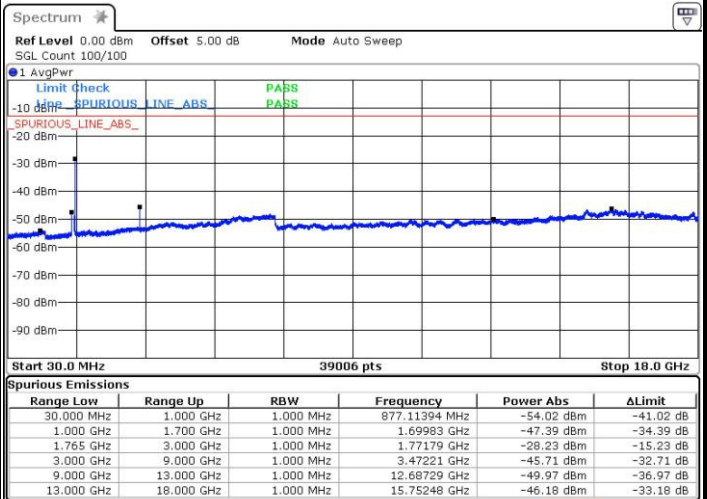

Date: 4 JUL 2016 15:19:41

Date: 4 JUL 2016 15:20:38

LTE Band 4 / 15MHz

Highest Channel / QPSK

Date: 4 JUL 2016 15:55:06

Highest Channel / 16QAM

Date: 4 JUL 2016 15:27:50

LTE Band 4 / 20MHz

Lowest Channel / QPSK

Date: 4 JUL 2016 15:34:05

Lowest Channel / 16QAM

Date: 4 JUL 2016 15:35:02

LTE Band 4 / 20MHz

Middle Channel / QPSK

Middle Channel / 16QAM

Date: 4 JUL 2016 15:36:42

Date: 4 JUL 2016 15:37:38

Highest Channel / QPSK

Highest Channel / 16QAM

Date: 4 JUL 2016 15:43:53

Date: 4 JUL 2016 16:49:42

LTE Band 5 / 1.4MHz

Lowest Channel / QPSK

Lowest Channel / 16QAM