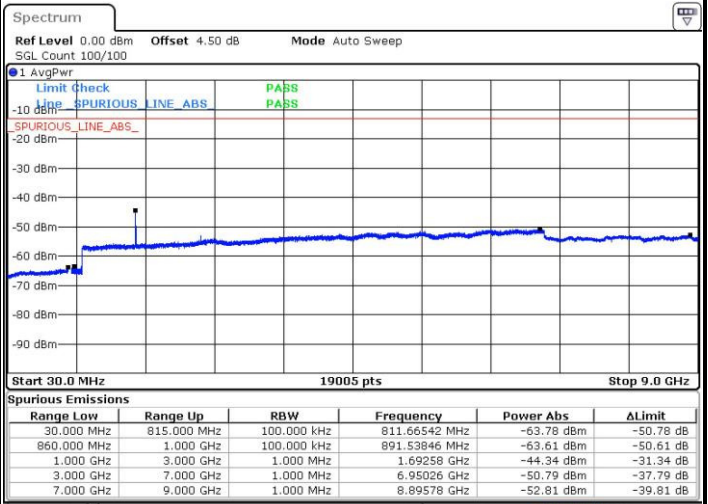

Date: 3 JUL 2016 22:05:29

Highest Channel / 16QAM

Date: 3 JUL 2016 22:06:24

LTE Band 5 / 3MHz

Lowest Channel / QPSK

Date: 3 JUL 2016 22:20:44

Lowest Channel / 16QAM

Date: 3 JUL 2016 22:21:40

LTE Band 5 / 3MHz

Middle Channel / QPSK

Middle Channel / 16QAM

Date: 3 JUL 2016 22:23:20

Date: 3 JUL 2016 22:24:16

Highest Channel / QPSK

Highest Channel / 16QAM

Date: 3 JUL 2016 22:38:35

Date: 3 JUL 2016 22:39:30

LTE Band 5 / 5MHz

Lowest Channel / QPSK

Lowest Channel / 16QAM

Date: 3 JUL 2016 22:53:49

Date: 3 JUL 2016 22:54:44

Middle Channel / QPSK

Middle Channel / 16QAM