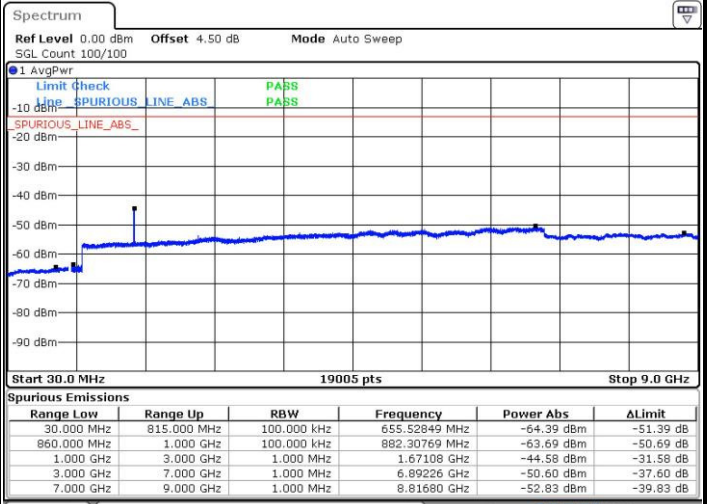

Date: 3 JUL 2016 21:47:38

Date: 3 JUL 2016 21:48:33

Middle Channel / QPSK

Middle Channel / 16QAM

Date: 3 JUL 2016 21:50:13

Date: 3 JUL 2016 21:51:08

LTE Band 5 / 1.4MHz

Highest Channel / QPSK

Date: 3 JUL 2016 22:05:29

Highest Channel / 16QAM

Date: 3 JUL 2016 22:06:24

LTE Band 5 / 3MHz

Lowest Channel / QPSK

Date: 3 JUL 2016 22:20:44

Lowest Channel / 16QAM

Date: 3 JUL 2016 22:21:40

LTE Band 5 / 3MHz

Middle Channel / QPSK

Middle Channel / 16QAM

Date: 3 JUL 2016 22:23:20

Date: 3 JUL 2016 22:24:16

Highest Channel / QPSK

Highest Channel / 16QAM

Date: 3 JUL 2016 22:38:35