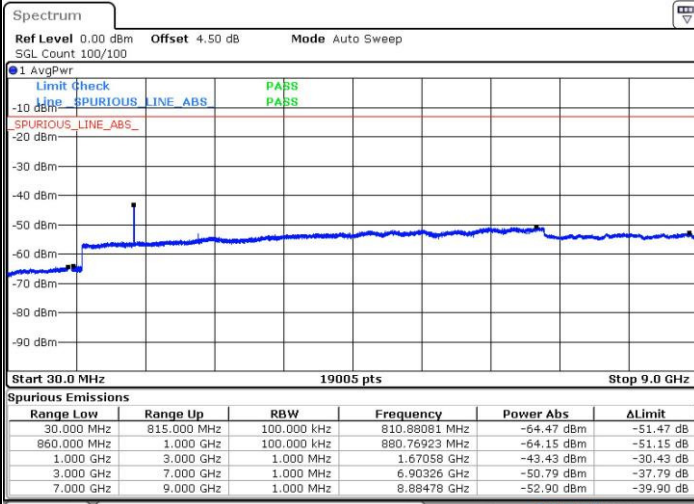

Date: 3 JUL 2016 21:47:38

Date: 3 JUL 2016 21:48:33

Middle Channel / QPSK

Middle Channel / 16QAM

Date: 3 JUL 2016 21:50:13

Date: 3 JUL 2016 21:51:08

LTE Band 5 / 1.4MHz

Highest Channel / QPSK

Date: 3 JUL 2016 22:05:29

Highest Channel / 16QAM

Date: 3 JUL 2016 22:06:24

LTE Band 5 / 3MHz

Lowest Channel / QPSK

Date: 3 JUL 2016 22:20:44

Lowest Channel / 16QAM

Date: 3 JUL 2016 22:21:40

LTE Band 5 / 3MHz

Middle Channel / QPSK

Middle Channel / 16QAM

Date: 3 JUL 2016 22:23:20

Date: 3 JUL 2016 22:24:16

Highest Channel / QPSK

Highest Channel / 16QAM

Date: 3 JUL 2016 22:38:35