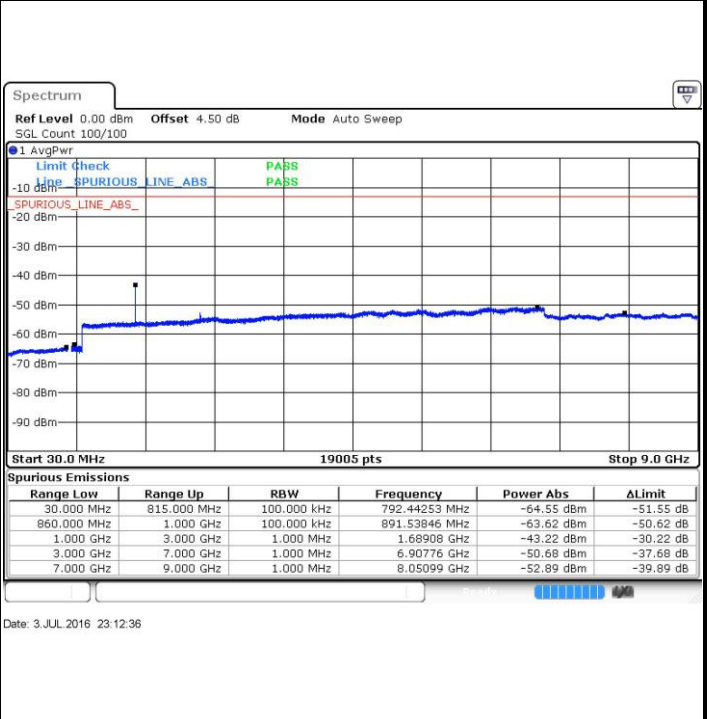

Date: 3 JUL 2016 22:39:30

LTE Band 5 / 5MHz

Lowest Channel / QPSK

Lowest Channel / 16QAM

Date: 3 JUL 2016 22:53:49

Date: 3 JUL 2016 22:54:44

Middle Channel / QPSK

Middle Channel / 16QAM

Date: 3 JUL 2016 22:56:25

Date: 3 JUL 2016 22:57:21

LTE Band 5 / 5MHz

Highest Channel / QPSK

Highest Channel / 16QAM

LTE Band 5 / 10MHz

Lowest Channel / QPSK

Lowest Channel / 16QAM

LTE Band 5 / 10MHz

Middle Channel / QPSK

Date: 3 JUL 2016 23:29:31

Middle Channel / 16QAM

Date: 3 JUL 2016 23:30:26

Highest Channel / QPSK

Date: 3 JUL 2016 23:44:48

Highest Channel / 16QAM