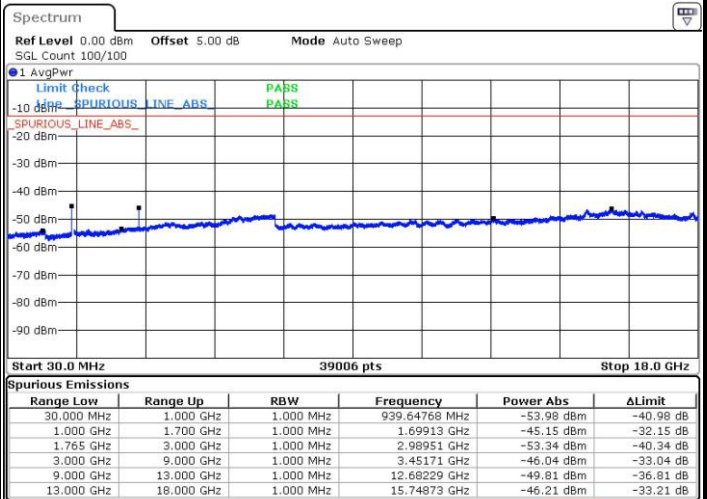

LTE Band 4 / 10MHz

Middle Channel / QPSK

Middle Channel / 16QAM

Date: 4 JUL 2016 15:02:41

Date: 4 JUL 2016 15:03:37

Highest Channel / QPSK

Highest Channel / 16QAM

Date: 4 JUL 2016 15:09:52

Date: 4 JUL 2016 15:10:48

LTE Band 4 / 15MHz

Lowest Channel / QPSK

Lowest Channel / 16QAM

Date: 4 JUL 2016 15:17:04

Date: 4 JUL 2016 15:18:00

Middle Channel / QPSK

Middle Channel / 16QAM

Date: 4 JUL 2016 15:19:41

Date: 4 JUL 2016 15:20:38

LTE Band 4 / 15MHz

Highest Channel / QPSK

Date: 4 JUL 2016 15:55:06

Highest Channel / 16QAM

Date: 4 JUL 2016 15:27:50

LTE Band 4 / 20MHz