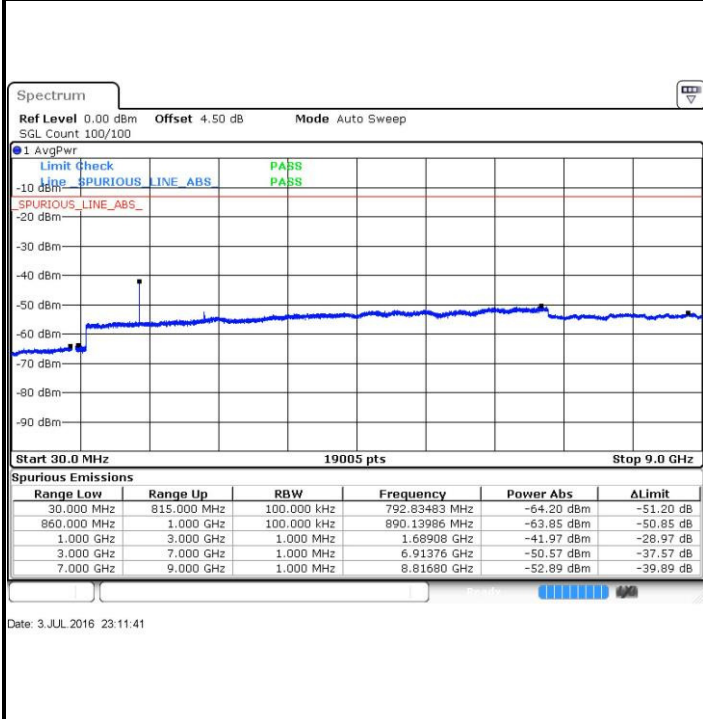

Date: 3 JUL 2016 22:39:30

LTE Band 5 / 5MHz

Lowest Channel / QPSK

Lowest Channel / 16QAM

Date: 3 JUL 2016 22:53:49

Date: 3 JUL 2016 22:54:44

Middle Channel / QPSK

Middle Channel / 16QAM

Date: 3 JUL 2016 22:56:25

Date: 3 JUL 2016 22:57:21

LTE Band 5 / 5MHz

Highest Channel / QPSK

Highest Channel / 16QAM

LTE Band 5 / 10MHz

Lowest Channel / QPSK

Lowest Channel / 16QAM

LTE Band 5 / 10MHz

Middle Channel / QPSK

Date: 3 JUL 2016 23:29:31

Middle Channel / 16QAM

Date: 3 JUL 2016 23:30:26

Highest Channel / QPSK

Date: 3 JUL 2016 23:44:48

Highest Channel / 16QAM