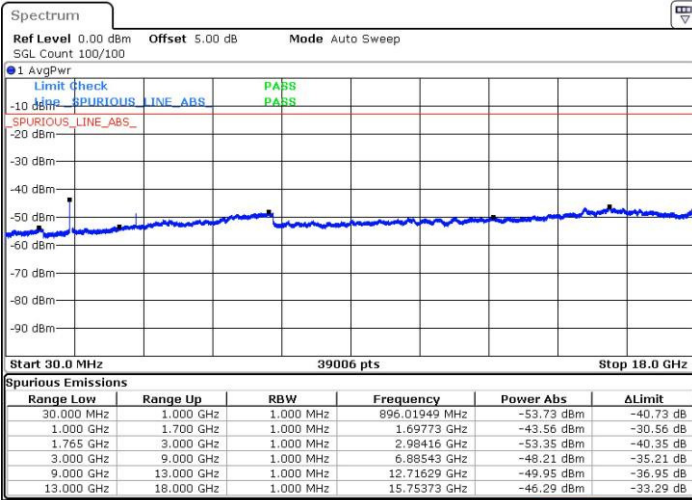

LTE Band 4 / 10MHz

Middle Channel / QPSK

Middle Channel / 16QAM

Date: 4 JUL 2016 15:02:41

Date: 4 JUL 2016 15:03:37

Highest Channel / QPSK

Highest Channel / 16QAM

Date: 4 JUL 2016 15:09:52

Date: 4 JUL 2016 15:10:48

LTE Band 4 / 15MHz

Lowest Channel / QPSK

Lowest Channel / 16QAM

Date: 4 JUL 2016 15:17:04

Date: 4 JUL 2016 15:18:00

Middle Channel / QPSK

Middle Channel / 16QAM

Date: 4 JUL 2016 15:19:41

Date: 4 JUL 2016 15:20:38

LTE Band 4 / 15MHz

Highest Channel / QPSK

Date: 4 JUL 2016 15:55:06

Highest Channel / 16QAM

Date: 4 JUL 2016 15:27:50

LTE Band 4 / 20MHz