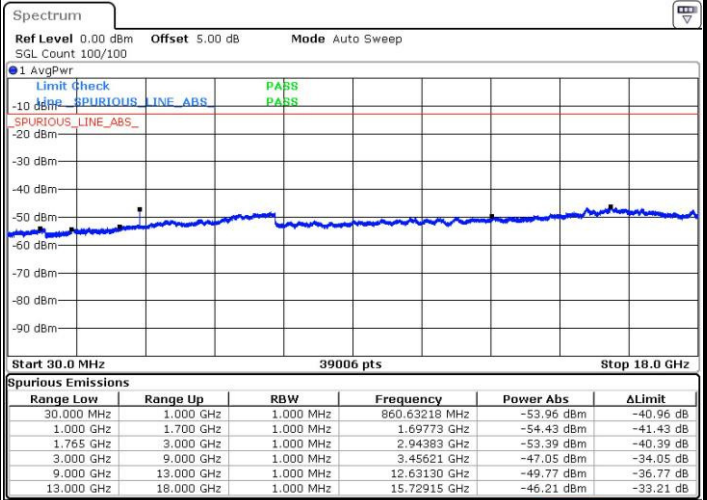

LTE Band 4 / 10MHz

Middle Channel / QPSK

Middle Channel / 16QAM

Date: 4 JUL 2016 15:02:41

Date: 4 JUL 2016 15:03:37

Highest Channel / QPSK

Highest Channel / 16QAM

Date: 4 JUL 2016 15:09:52

Date: 4 JUL 2016 15:10:48

LTE Band 4 / 15MHz

Lowest Channel / QPSK

Lowest Channel / 16QAM

Date: 4 JUL 2016 15:17:04

Date: 4 JUL 2016 15:18:00

Middle Channel / QPSK

Middle Channel / 16QAM

Date: 4 JUL 2016 15:19:41

Date: 4 JUL 2016 15:20:38

LTE Band 4 / 15MHz

Highest Channel / QPSK

Date: 4 JUL 2016 15:55:06

Highest Channel / 16QAM

Date: 4 JUL 2016 15:27:50

LTE Band 4 / 20MHz