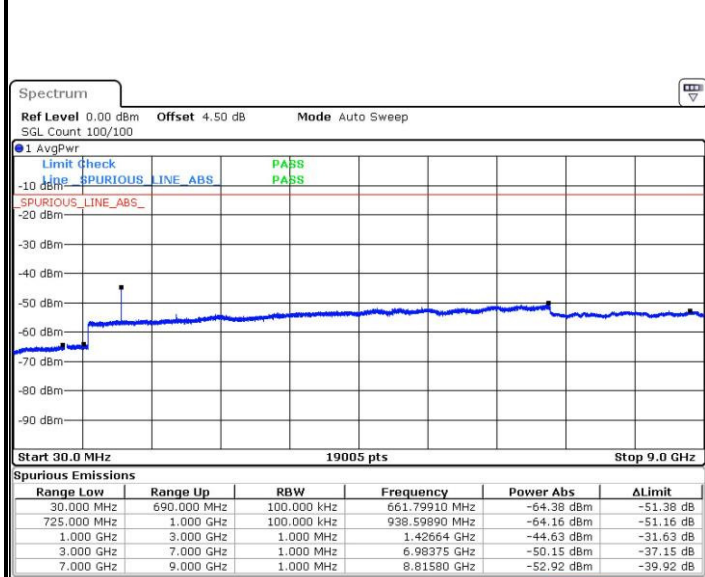

Date: 4 JUL 2016 02:05:45

Date: 4 JUL 2016 02:04:50

LTE Band 12 / 1.4MHz

Highest Channel / QPSK

Date: 4 JUL 2016 02:06:40

Highest Channel / 16QAM

Date: 4 JUL 2016 02:07:35

LTE Band 12 / 3MHz

Lowest Channel / QPSK

Date: 4 JUL 2016 03:24:40

Lowest Channel / 16QAM

Date: 4 JUL 2016 03:24:08

LTE Band 12 / 3MHz

Middle Channel / QPSK

Date: 4 JUL 2016 02:50:21

Middle Channel / 16QAM

Date: 4 JUL 2016 02:49:26

Highest Channel / QPSK

Date: 4 JUL 2016 02:51:16

Highest Channel / 16QAM

Date: 4 JUL 2016 02:52:11