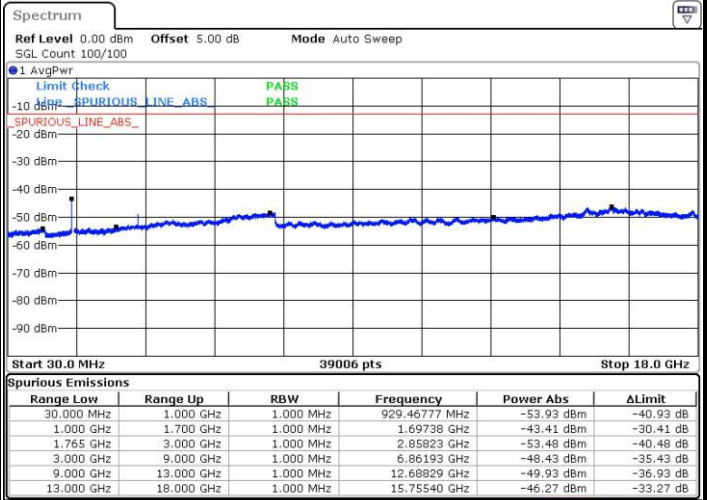

LTE Band 4 / 10MHz

Middle Channel / QPSK

Middle Channel / 16QAM

Date: 4 JUL 2016 15:02:41

Date: 4 JUL 2016 15:03:37

Highest Channel / QPSK

Highest Channel / 16QAM

Date: 4 JUL 2016 15:09:52

Date: 4 JUL 2016 15:10:48

LTE Band 4 / 15MHz

Lowest Channel / QPSK

Lowest Channel / 16QAM

Date: 4 JUL 2016 15:17:04

Date: 4 JUL 2016 15:18:00

Middle Channel / QPSK

Middle Channel / 16QAM

Date: 4 JUL 2016 15:19:41

Date: 4 JUL 2016 15:20:38

LTE Band 4 / 15MHz

Highest Channel / QPSK

Date: 4 JUL 2016 15:55:06

Highest Channel / 16QAM

Date: 4 JUL 2016 15:27:50

LTE Band 4 / 20MHz