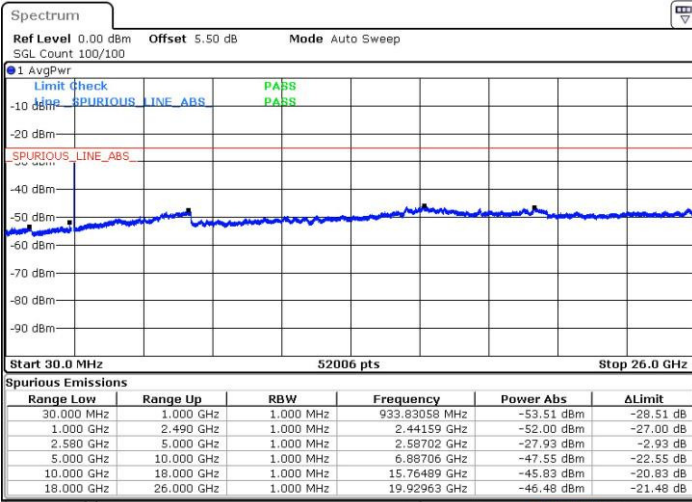

Date: 4 JUL 2016 18:02:24

Highest Channel / 16QAM

Date: 4 JUL 2016 19:20:06

LTE Band 7 / 20MHz

Lowest Channel / QPSK

Date: 4 JUL 2016 18:15:41

Lowest Channel / 16QAM

Date: 4 JUL 2016 18:16:36

LTE Band 7 / 20MHz

Middle Channel / QPSK

Middle Channel / 16QAM

Date: 4 JUL 2016 18:18:27

Date: 4 JUL 2016 18:17:32

Highest Channel / QPSK

Highest Channel / 16QAM

Date: 4 JUL 2016 18:19:23

Date: 4 JUL 2016 18:20:18

LTE Band 12 / 1.4MHz

Lowest Channel / QPSK

Lowest Channel / 16QAM

Date: 4 JUL 2016 02:03:00

Date: 4 JUL 2016 02:03:55

Middle Channel / QPSK

Middle Channel / 16QAM