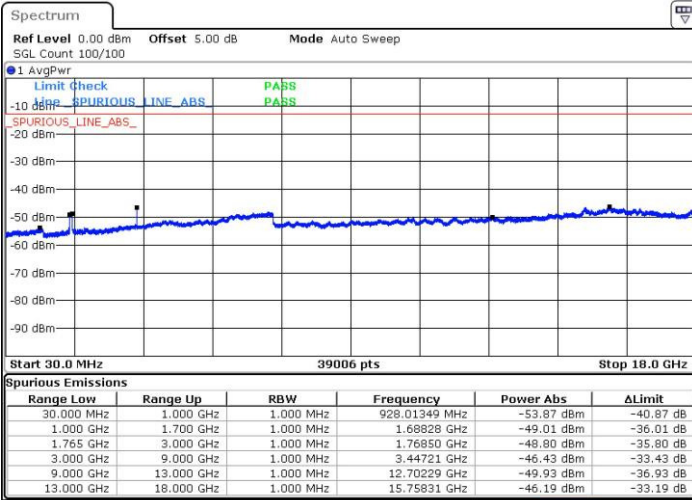

Date: 4 JUL 2016 15:19:41

Date: 4 JUL 2016 15:20:38

LTE Band 4 / 15MHz

Highest Channel / QPSK

Date: 4 JUL 2016 15:55:06

Highest Channel / 16QAM

Date: 4 JUL 2016 15:27:50

LTE Band 4 / 20MHz

Lowest Channel / QPSK

Date: 4 JUL 2016 15:34:05

Lowest Channel / 16QAM

Date: 4 JUL 2016 15:35:02

LTE Band 4 / 20MHz

Middle Channel / QPSK

Middle Channel / 16QAM

Date: 4 JUL 2016 15:36:42

Date: 4 JUL 2016 15:37:38

Highest Channel / QPSK

Highest Channel / 16QAM

Date: 4 JUL 2016 15:43:53

Date: 4 JUL 2016 16:49:42

LTE Band 5 / 1.4MHz

Lowest Channel / QPSK

Lowest Channel / 16QAM