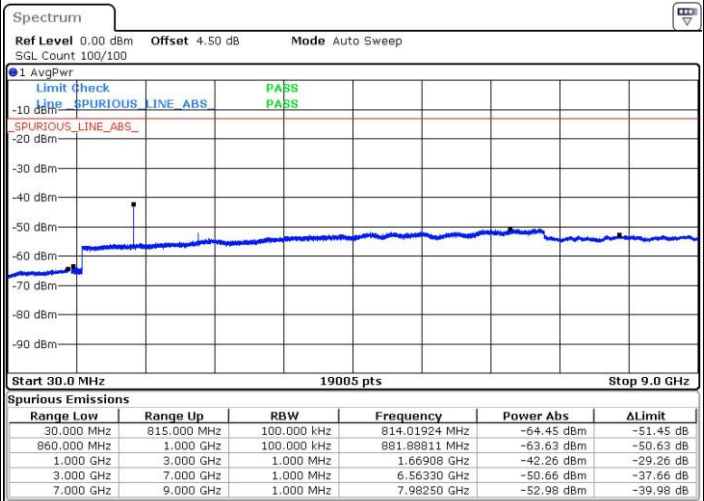

LTE Band 5 / 3MHz

Middle Channel / QPSK

Middle Channel / 16QAM

Date: 3 JUL 2016 22:23:20

Date: 3 JUL 2016 22:24:16

Highest Channel / QPSK

Highest Channel / 16QAM

Date: 3 JUL 2016 22:38:35

Date: 3 JUL 2016 22:39:30

LTE Band 5 / 5MHz

Lowest Channel / QPSK

Lowest Channel / 16QAM

Date: 3 JUL 2016 22:53:49

Date: 3 JUL 2016 22:54:44

Middle Channel / QPSK

Middle Channel / 16QAM

Date: 3 JUL 2016 22:56:25

Date: 3 JUL 2016 22:57:21

LTE Band 5 / 5MHz

Highest Channel / QPSK

Highest Channel / 16QAM

LTE Band 5 / 10MHz

Lowest Channel / QPSK

Lowest Channel / 16QAM