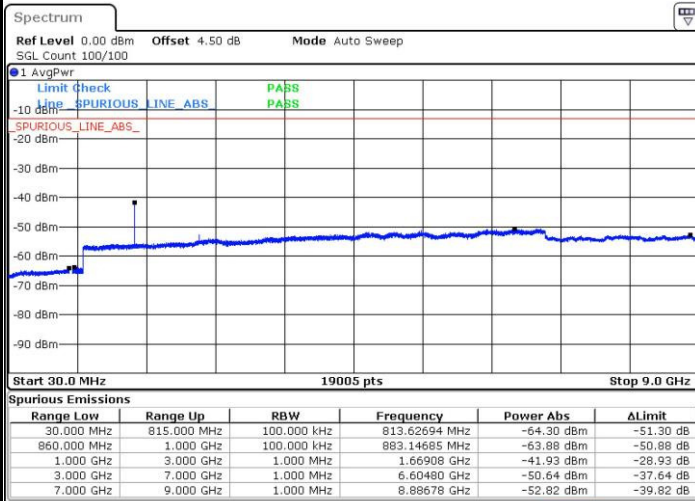

LTE Band 5 / 3MHz

Middle Channel / QPSK

Middle Channel / 16QAM

Date: 3 JUL 2016 22:23:20

Date: 3 JUL 2016 22:24:16

Highest Channel / QPSK

Highest Channel / 16QAM

Date: 3 JUL 2016 22:38:35

Date: 3 JUL 2016 22:39:30

LTE Band 5 / 5MHz

Lowest Channel / QPSK

Lowest Channel / 16QAM

Date: 3 JUL 2016 22:53:49

Date: 3 JUL 2016 22:54:44

Middle Channel / QPSK

Middle Channel / 16QAM

Date: 3 JUL 2016 22:56:25

Date: 3 JUL 2016 22:57:21

LTE Band 5 / 5MHz

Highest Channel / QPSK

Highest Channel / 16QAM

LTE Band 5 / 10MHz

Lowest Channel / QPSK

Lowest Channel / 16QAM