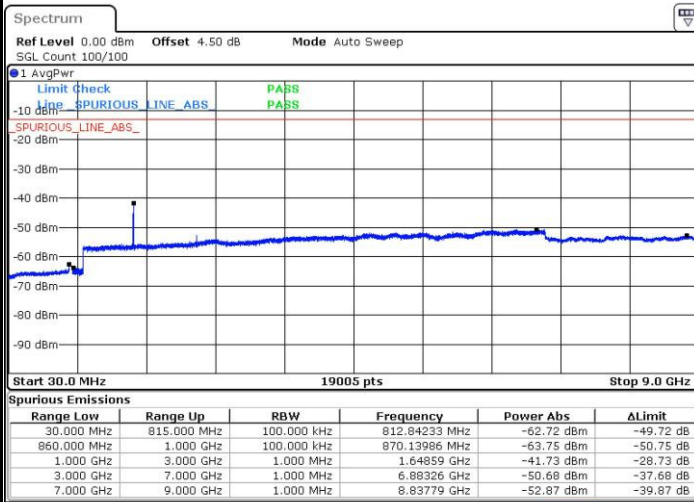

Date: 3 JUL 2016 21:47:38

Date: 3 JUL 2016 21:48:33

Middle Channel / QPSK

Middle Channel / 16QAM

Date: 3 JUL 2016 21:50:13

Date: 3 JUL 2016 21:51:08

LTE Band 5 / 1.4MHz

Highest Channel / QPSK

Date: 3 JUL 2016 22:05:29

Highest Channel / 16QAM

Date: 3 JUL 2016 22:06:24

LTE Band 5 / 3MHz

Lowest Channel / QPSK

Date: 3 JUL 2016 22:20:44

Lowest Channel / 16QAM

Date: 3 JUL 2016 22:21:40

LTE Band 5 / 3MHz

Middle Channel / QPSK

Middle Channel / 16QAM

Date: 3 JUL 2016 22:23:20

Date: 3 JUL 2016 22:24:16

Highest Channel / QPSK

Highest Channel / 16QAM

Date: 3 JUL 2016 22:38:35