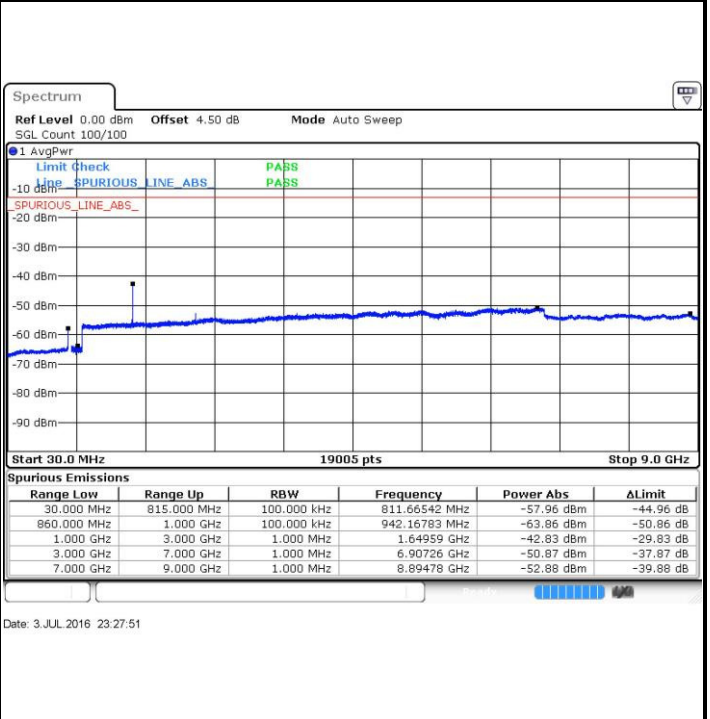

Date: 3 JUL 2016 22:39:30

LTE Band 5 / 5MHz

Lowest Channel / QPSK

Lowest Channel / 16QAM

Date: 3 JUL 2016 22:53:49

Date: 3 JUL 2016 22:54:44

Middle Channel / QPSK

Middle Channel / 16QAM

Date: 3 JUL 2016 22:56:25

Date: 3 JUL 2016 22:57:21

LTE Band 5 / 5MHz

Highest Channel / QPSK

Highest Channel / 16QAM

LTE Band 5 / 10MHz

Lowest Channel / QPSK

Lowest Channel / 16QAM

LTE Band 5 / 10MHz

Middle Channel / QPSK

Date: 3 JUL 2016 23:29:31

Middle Channel / 16QAM

Date: 3 JUL 2016 23:30:26

Highest Channel / QPSK

Date: 3 JUL 2016 23:44:48

Highest Channel / 16QAM