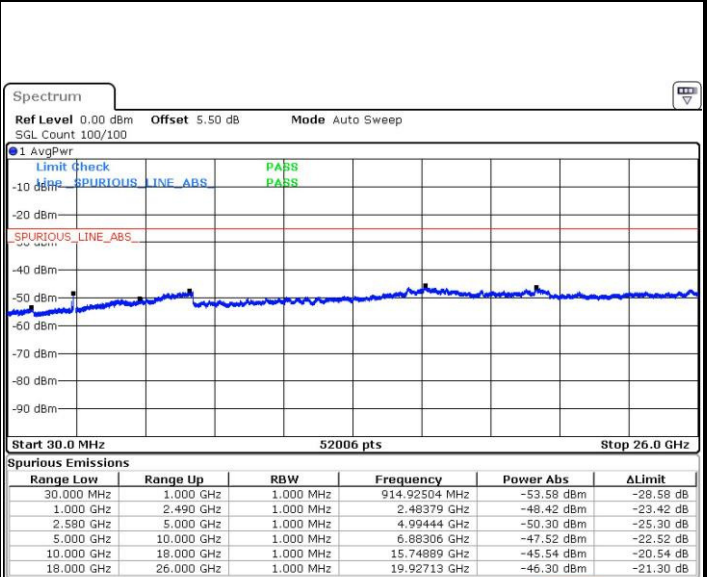

Date: 4 JUL 2016 17:43:31

Highest Channel / QPSK

Highest Channel / 16QAM

Date: 4 JUL 2016 17:45:23

Date: 4 JUL 2016 17:46:19

LTE Band 7 / 15MHz

Lowest Channel / QPSK

Lowest Channel / 16QAM

Date: 4 JUL 2016 17:58:43

Date: 4 JUL 2016 17:59:38

Middle Channel / QPSK

Middle Channel / 16QAM

Date: 4 JUL 2016 18:01:29

Date: 4 JUL 2016 18:00:33

LTE Band7 / 15MHz

Highest Channel / QPSK

Date: 4 JUL 2016 18:02:24

Highest Channel / 16QAM

Date: 4 JUL 2016 19:20:06

LTE Band 7 / 20MHz

Lowest Channel / QPSK

Date: 4 JUL 2016 18:15:41

Lowest Channel / 16QAM

Date: 4 JUL 2016 18:16:36

LTE Band 7 / 20MHz

Middle Channel / QPSK

Middle Channel / 16QAM

Date: 4 JUL 2016 18:18:27

Date: 4 JUL 2016 18:17:32

Highest Channel / QPSK

Highest Channel / 16QAM

Date: 4 JUL 2016 18:19:23