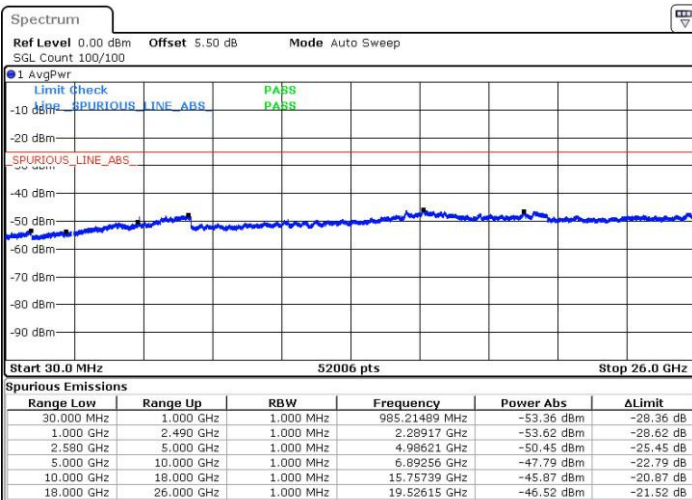

LTE Band 5 / 10MHz

Middle Channel / QPSK

Date: 3 JUL 2016 23:29:31

Middle Channel / 16QAM

Date: 3 JUL 2016 23:30:26

Highest Channel / QPSK

Date: 3 JUL 2016 23:44:48

Highest Channel / 16QAM

Date: 3 JUL 2016 23:45:44

LTE Band 7 / 5MHz

Lowest Channel / QPSK

Lowest Channel / 16QAM

Date: 4 JUL 2016 17:24:41

Date: 4 JUL 2016 17:25:36

Middle Channel / QPSK

Middle Channel / 16QAM

Date: 4 JUL 2016 17:27:28

Date: 4 JUL 2016 17:26:32

LTE Band 7 / 5MHz

Highest Channel / QPSK

Date: 4 JUL 2016 17:28:23

Highest Channel / 16QAM

Date: 4 JUL 2016 17:29:19

LTE Band 7 / 10MHz