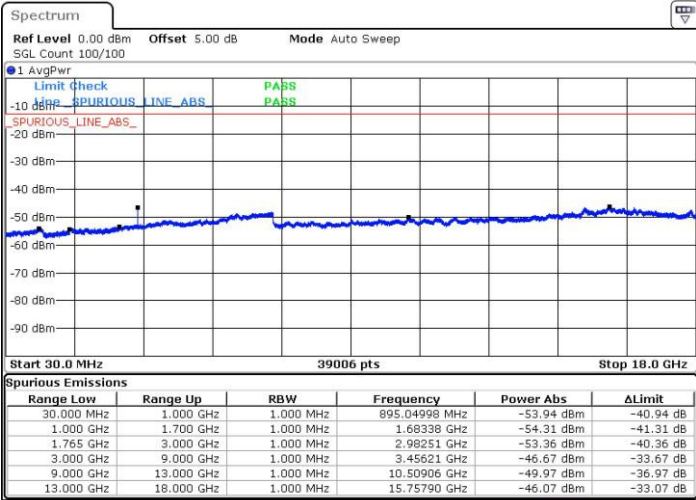

LTE Band 4 / 10MHz

Middle Channel / QPSK

Middle Channel / 16QAM

Date: 4 JUL 2016 15:02:41

Date: 4 JUL 2016 15:03:37

Highest Channel / QPSK

Highest Channel / 16QAM

Date: 4 JUL 2016 15:09:52

Date: 4 JUL 2016 15:10:48

LTE Band 4 / 15MHz

Lowest Channel / QPSK

Lowest Channel / 16QAM

Date: 4 JUL 2016 15:17:04

Date: 4 JUL 2016 15:18:00

Middle Channel / QPSK

Middle Channel / 16QAM

Date: 4 JUL 2016 15:19:41

Date: 4 JUL 2016 15:20:38

LTE Band 4 / 15MHz

Highest Channel / QPSK

Date: 4 JUL 2016 15:55:06

Highest Channel / 16QAM

Date: 4 JUL 2016 15:27:50

LTE Band 4 / 20MHz