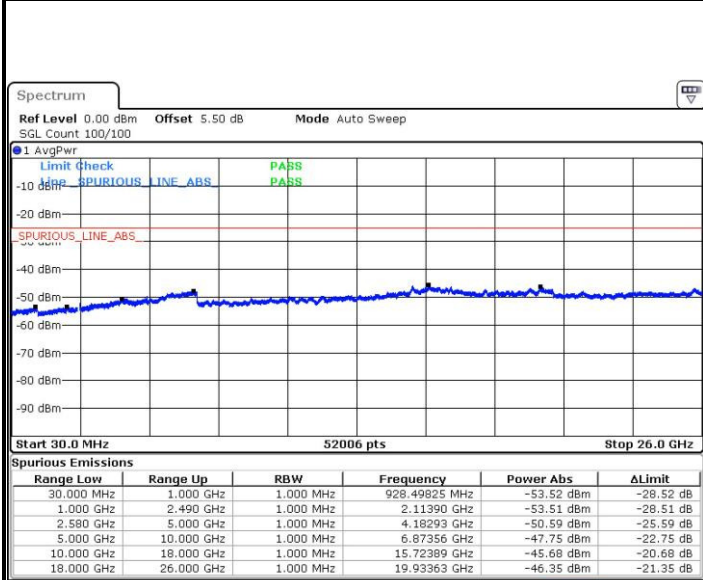

Date: 3 JUL 2016 22:56:25

Date: 3 JUL 2016 22:57:21

LTE Band 5 / 5MHz

Highest Channel / QPSK

Highest Channel / 16QAM

LTE Band 5 / 10MHz

Lowest Channel / QPSK

Lowest Channel / 16QAM

LTE Band 5 / 10MHz

Middle Channel / QPSK

Date: 3 JUL 2016 23:29:31

Middle Channel / 16QAM

Date: 3 JUL 2016 23:30:26

Highest Channel / QPSK

Date: 3 JUL 2016 23:44:48

Highest Channel / 16QAM

Date: 3 JUL 2016 23:45:44

LTE Band 7 / 5MHz

Lowest Channel / QPSK

Lowest Channel / 16QAM

Date: 4 JUL 2016 17:24:41

Date: 4 JUL 2016 17:25:36

Middle Channel / QPSK

Middle Channel / 16QAM

Date: 4 JUL 2016 17:27:28

Date: 4 JUL 2016 17:26:32

LTE Band 7 / 5MHz

Highest Channel / QPSK

Date: 4 JUL 2016 17:28:23

Highest Channel / 16QAM

Date: 4 JUL 2016 17:29:19

LTE Band 7 / 10MHz