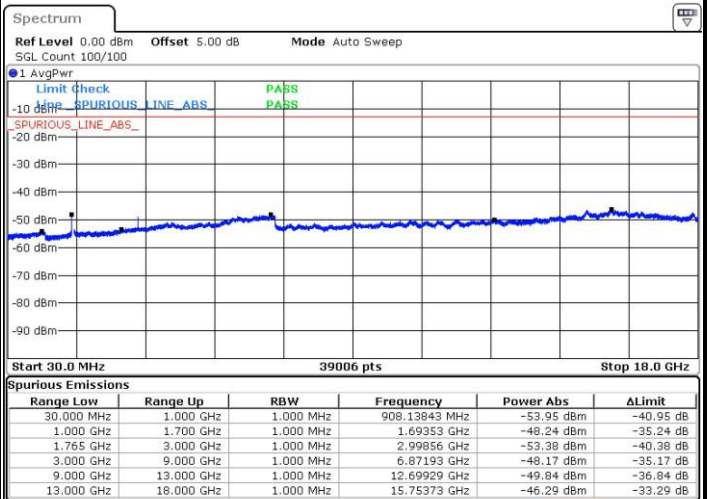

Date: 4 JUL 2016 15:19:41

Date: 4 JUL 2016 15:20:38

LTE Band 4 / 15MHz

Highest Channel / QPSK

Date: 4 JUL 2016 15:55:06

Highest Channel / 16QAM

Date: 4 JUL 2016 15:27:50

LTE Band 4 / 20MHz

Lowest Channel / QPSK

Date: 4 JUL 2016 15:34:05

Lowest Channel / 16QAM

Date: 4 JUL 2016 15:35:02

LTE Band 4 / 20MHz

Middle Channel / QPSK

Middle Channel / 16QAM

Date: 4 JUL 2016 15:36:42

Date: 4 JUL 2016 15:37:38

Highest Channel / QPSK

Highest Channel / 16QAM

Date: 4 JUL 2016 15:43:53

Date: 4 JUL 2016 16:49:42

LTE Band 5 / 1.4MHz

Lowest Channel / QPSK

Lowest Channel / 16QAM