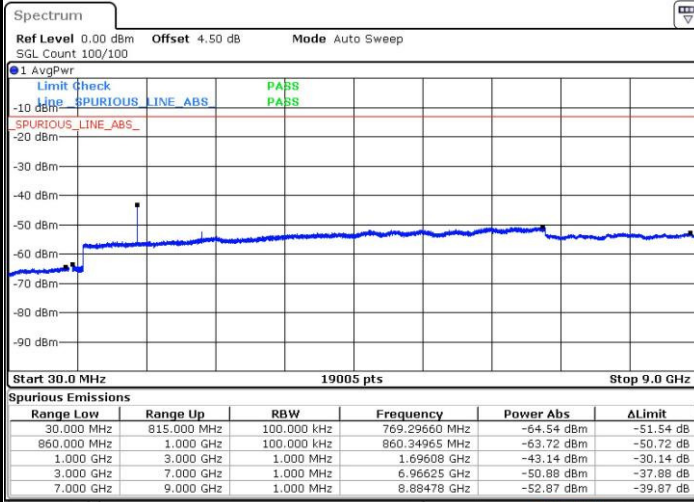

Date: 4 JUL 2016 15:37:38

Highest Channel / QPSK

Highest Channel / 16QAM

Date: 4 JUL 2016 15:43:53

Date: 4 JUL 2016 16:49:42

LTE Band 5 / 1.4MHz

Lowest Channel / QPSK

Lowest Channel / 16QAM

Date: 3 JUL 2016 21:47:38

Date: 3 JUL 2016 21:48:33

Middle Channel / QPSK

Middle Channel / 16QAM

Date: 3 JUL 2016 21:50:13

Date: 3 JUL 2016 21:51:08

LTE Band 5 / 1.4MHz

Highest Channel / QPSK

Date: 3 JUL 2016 22:05:29

Highest Channel / 16QAM

Date: 3 JUL 2016 22:06:24

LTE Band 5 / 3MHz

Lowest Channel / QPSK

Date: 3 JUL 2016 22:20:44

Lowest Channel / 16QAM

Date: 3 JUL 2016 22:21:40