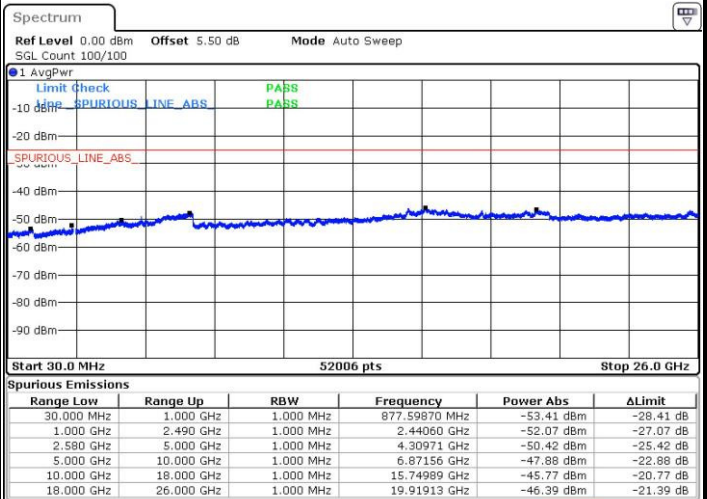

Date: 4 JUL 2016 17:43:31

Highest Channel / QPSK

Highest Channel / 16QAM

Date: 4 JUL 2016 17:45:23

Date: 4 JUL 2016 17:46:19

LTE Band 7 / 15MHz

Lowest Channel / QPSK

Lowest Channel / 16QAM

Date: 4 JUL 2016 17:58:43

Date: 4 JUL 2016 17:59:38

Middle Channel / QPSK

Middle Channel / 16QAM

Date: 4 JUL 2016 18:01:29

Date: 4 JUL 2016 18:00:33

LTE Band7 / 15MHz

Highest Channel / QPSK

Date: 4 JUL 2016 18:02:24

Highest Channel / 16QAM

Date: 4 JUL 2016 19:20:06

LTE Band 7 / 20MHz

Lowest Channel / QPSK

Date: 4 JUL 2016 18:15:41

Lowest Channel / 16QAM

Date: 4 JUL 2016 18:16:36