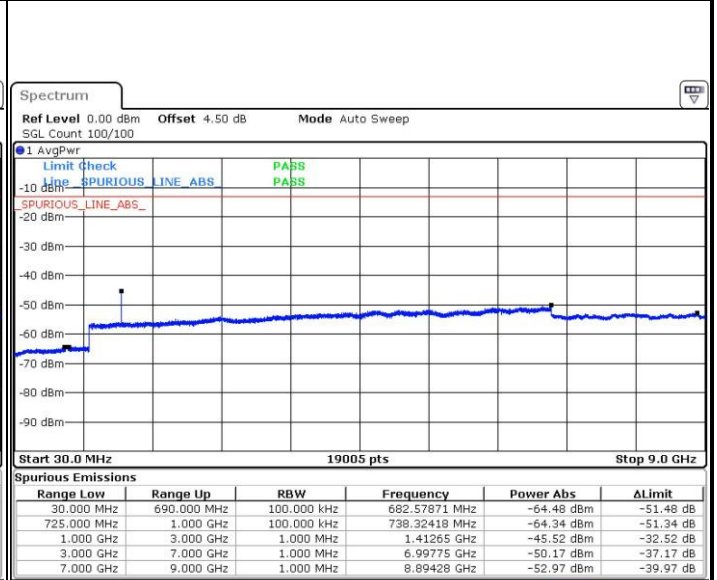

Date: 4 JUL 2016 02:05:45

Date: 4 JUL 2016 02:04:50

LTE Band 12 / 1.4MHz

Highest Channel / QPSK

Date: 4 JUL 2016 02:06:40

Highest Channel / 16QAM

Date: 4 JUL 2016 02:07:35

LTE Band 12 / 3MHz

Lowest Channel / QPSK

Date: 4 JUL 2016 03:24:40

Lowest Channel / 16QAM

Date: 4 JUL 2016 03:24:08

LTE Band 12 / 3MHz

Middle Channel / QPSK

Date: 4 JUL 2016 02:50:21

Middle Channel / 16QAM

Date: 4 JUL 2016 02:49:26

Highest Channel / QPSK

Date: 4 JUL 2016 02:51:16

Highest Channel / 16QAM

Date: 4 JUL 2016 02:52:11