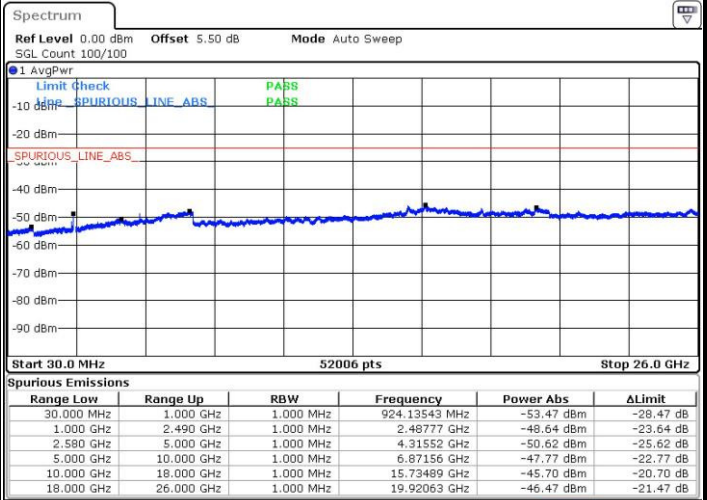

Lowest Channel / QPSK

Date: 4 JUL 2016 17:41:40

Lowest Channel / 16QAM

Date: 4 JUL 2016 17:42:36

LTE Band 7 / 10MHz

Middle Channel / QPSK

Middle Channel / 16QAM

Date: 4 JUL 2016 17:44:27

Date: 4 JUL 2016 17:43:31

Highest Channel / QPSK

Highest Channel / 16QAM

Date: 4 JUL 2016 17:45:23

Date: 4 JUL 2016 17:46:19

LTE Band 7 / 15MHz

Lowest Channel / QPSK

Lowest Channel / 16QAM

Date: 4 JUL 2016 17:58:43

Date: 4 JUL 2016 17:59:38

Middle Channel / QPSK

Middle Channel / 16QAM

Date: 4 JUL 2016 18:01:29

Date: 4 JUL 2016 18:00:33

LTE Band7 / 15MHz

Highest Channel / QPSK

Date: 4 JUL 2016 18:02:24

Highest Channel / 16QAM

Date: 4 JUL 2016 19:20:06

LTE Band 7 / 20MHz

Lowest Channel / QPSK

Date: 4 JUL 2016 18:15:41

Lowest Channel / 16QAM

Date: 4 JUL 2016 18:16:36