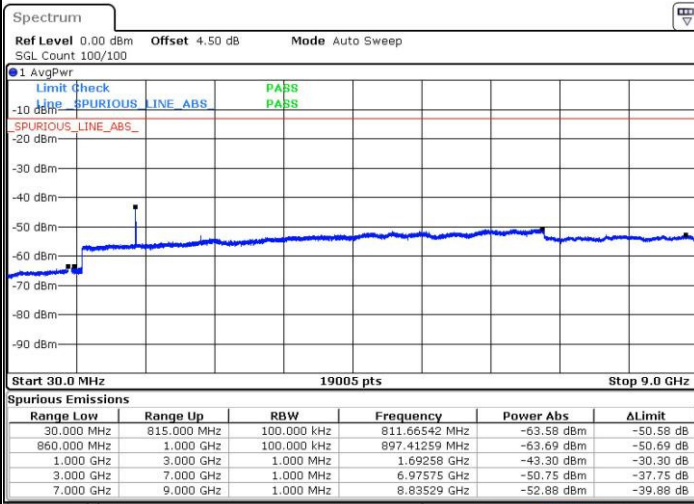

Date: 3 JUL 2016 22:05:29

Highest Channel / 16QAM

Date: 3 JUL 2016 22:06:24

LTE Band 5 / 3MHz

Lowest Channel / QPSK

Date: 3 JUL 2016 22:20:44

Lowest Channel / 16QAM

Date: 3 JUL 2016 22:21:40

LTE Band 5 / 3MHz

Middle Channel / QPSK

Middle Channel / 16QAM

Date: 3 JUL 2016 22:23:20

Date: 3 JUL 2016 22:24:16

Highest Channel / QPSK

Highest Channel / 16QAM

Date: 3 JUL 2016 22:38:35

Date: 3 JUL 2016 22:39:30

LTE Band 5 / 5MHz

Lowest Channel / QPSK

Lowest Channel / 16QAM

Date: 3 JUL 2016 22:53:49

Date: 3 JUL 2016 22:54:44

Middle Channel / QPSK

Middle Channel / 16QAM