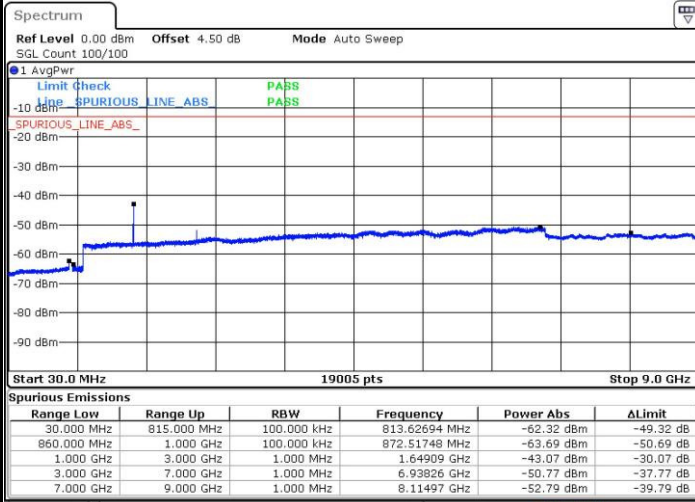

Date: 3 JUL 2016 22:05:29

Highest Channel / 16QAM

Date: 3 JUL 2016 22:06:24

LTE Band 5 / 3MHz

Lowest Channel / QPSK

Date: 3 JUL 2016 22:20:44

Lowest Channel / 16QAM

Date: 3 JUL 2016 22:21:40

LTE Band 5 / 3MHz

Middle Channel / QPSK

Middle Channel / 16QAM

Date: 3 JUL 2016 22:23:20

Date: 3 JUL 2016 22:24:16

Highest Channel / QPSK

Highest Channel / 16QAM

Date: 3 JUL 2016 22:38:35

Date: 3 JUL 2016 22:39:30

LTE Band 5 / 5MHz

Lowest Channel / QPSK

Lowest Channel / 16QAM

Date: 3 JUL 2016 22:53:49

Date: 3 JUL 2016 22:54:44

Middle Channel / QPSK

Middle Channel / 16QAM