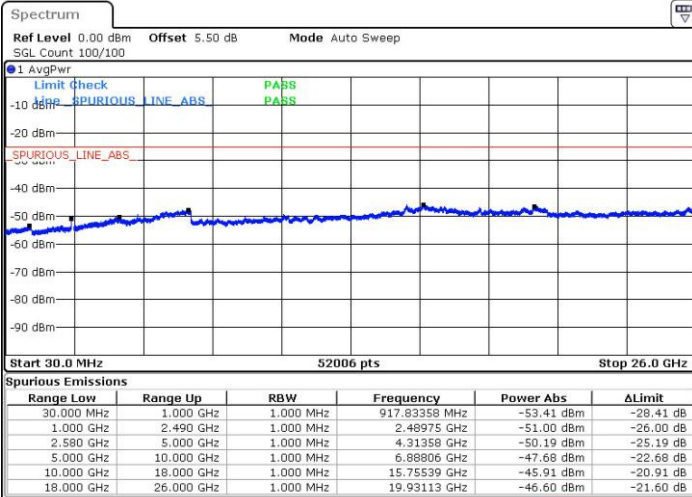

Date: 3 JUL 2016 22:56:25

Date: 3 JUL 2016 22:57:21

LTE Band 5 / 5MHz

Highest Channel / QPSK

Highest Channel / 16QAM

LTE Band 5 / 10MHz

Lowest Channel / QPSK

Lowest Channel / 16QAM

LTE Band 5 / 10MHz

Middle Channel / QPSK

Date: 3 JUL 2016 23:29:31

Middle Channel / 16QAM

Date: 3 JUL 2016 23:30:26

Highest Channel / QPSK

Date: 3 JUL 2016 23:44:48

Highest Channel / 16QAM

Date: 3 JUL 2016 23:45:44

LTE Band 7 / 5MHz

Lowest Channel / QPSK

Lowest Channel / 16QAM

Date: 4 JUL 2016 17:24:41

Date: 4 JUL 2016 17:25:36

Middle Channel / QPSK

Middle Channel / 16QAM

Date: 4 JUL 2016 17:27:28

Date: 4 JUL 2016 17:26:32

LTE Band 7 / 5MHz

Highest Channel / QPSK

Date: 4 JUL 2016 17:28:23

Highest Channel / 16QAM

Date: 4 JUL 2016 17:29:19

LTE Band 7 / 10MHz