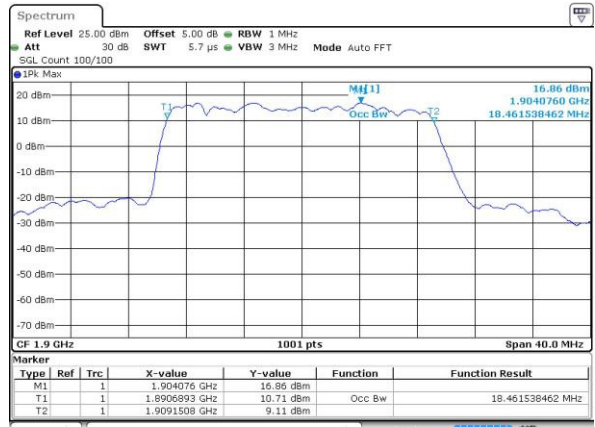

Date: 4.JUL.2016 11:08:19

LTE Band 2

Lowest Channel / 20MHz / QPSK

Date: 4.JUL.2016 11:15:20

Lowest Channel / 20MHz / 16QAM

Date: 4.JUL.2016 11:15:31

Middle Channel / 20MHz / QPSK

Date: 4.JUL.2016 11:22:33

Middle Channel / 20MHz / 16QAM

Date: 4.JUL.2016 11:22:44

Highest Channel / 20MHz / QPSK

Date: 4.JUL.2016 11:25:09

Highest Channel / 20MHz / 16QAM

Date: 4.JUL.2016 11:25:21

LTE Band 4

Lowest Channel / 1.4MHz / QPSK

Date: 4 JUL 2016 14:02:50

Lowest Channel / 1.4MHz / 16QAM

Date: 4 JUL 2016 14:03:01

Middle Channel / 1.4MHz / QPSK

Date: 4 JUL 2016 14:10:03

Middle Channel / 1.4MHz / 16QAM

Date: 4 JUL 2016 14:10:14

Highest Channel / 1.4MHz / QPSK