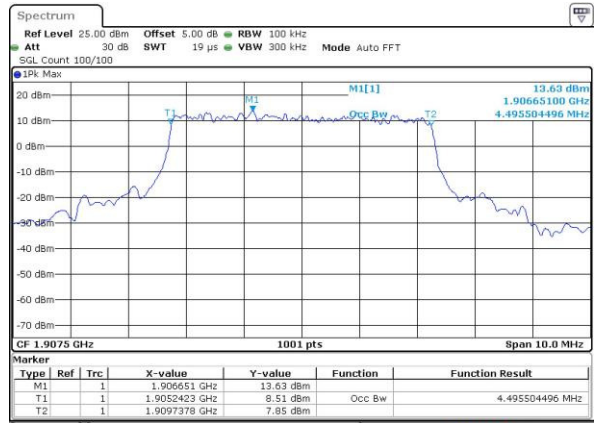

Highest Channel / 3MHz / 16QAM

Date: 4.JUL.2016 10:17:13

LTE Band 2

Lowest Channel / 5MHz / QPSK

Date: 4.JUL.2016 10:24:16

Lowest Channel / 5MHz / 16QAM

Date: 4.JUL.2016 10:24:27

Middle Channel / 5MHz / QPSK

Date: 4.JUL.2016 10:31:27

Middle Channel / 5MHz / 16QAM

Date: 4.JUL.2016 10:31:38

Highest Channel / 5MHz / QPSK

Date: 4.JUL.2016 10:34:04

Highest Channel / 5MHz / 16QAM

Date: 4.JUL.2016 10:34:15

LTE Band 2