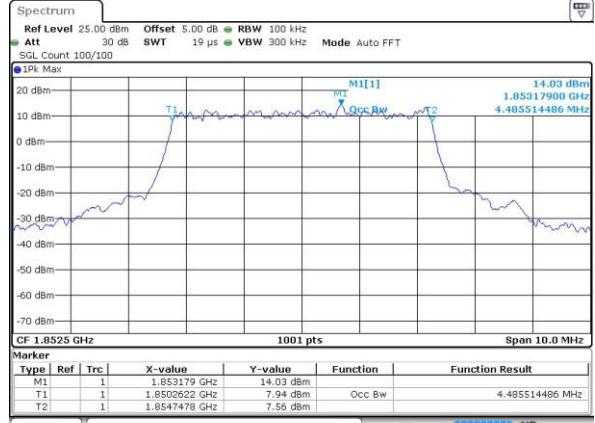

Highest Channel / 3MHz / 16QAM

Date: 4.JUL.2016 10:17:13

LTE Band 2

Lowest Channel / 5MHz / QPSK

Date: 4.JUL.2016 10:24:16

Lowest Channel / 5MHz / 16QAM

Date: 4.JUL.2016 10:24:27

Middle Channel / 5MHz / QPSK

Date: 4.JUL.2016 10:31:27

Middle Channel / 5MHz / 16QAM

Date: 4.JUL.2016 10:31:38

Highest Channel / 5MHz / QPSK

Date: 4.JUL.2016 10:34:04

Highest Channel / 5MHz / 16QAM

Date: 4.JUL.2016 10:34:15

LTE Band 2