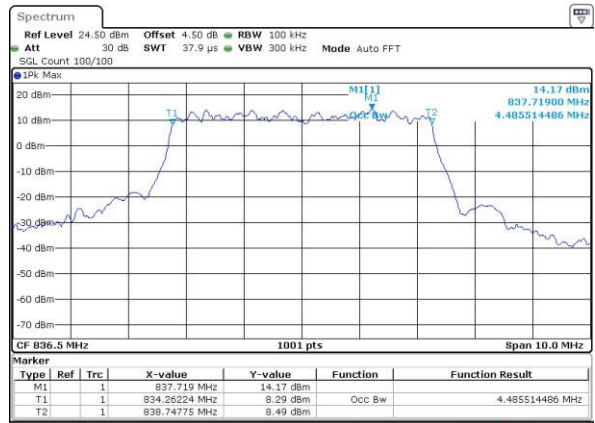

Middle Channel / 3MHz / 16QAM

Date: 3.JUL.2016 22:22:02

Highest Channel / 3MHz / QPSK

Date: 3.JUL.2016 22:24:27

Highest Channel / 3MHz / 16QAM

Date: 3.JUL.2016 22:24:38

LTE Band 5

Lowest Channel / 5MHz / QPSK

Date: 3.JUL.2016 22:39:41

Lowest Channel / 5MHz / 16QAM

Date: 3.JUL.2016 22:39:52

Middle Channel / 5MHz / QPSK

Date: 3.JUL.2016 22:54:96

Middle Channel / 5MHz / 16QAM

Date: 3.JUL.2016 22:55:07

Highest Channel / 5MHz / QPSK

Date: 3.JUL.2016 22:57:32

Highest Channel / 5MHz / 16QAM

Date: 3.JUL.2016 22:57:43

LTE Band 5

Lowest Channel / 10MHz / QPSK

Date: 3.JUL.2016 23:12:48

Lowest Channel / 10MHz / 16QAM

Date: 3.JUL.2016 23:12:59