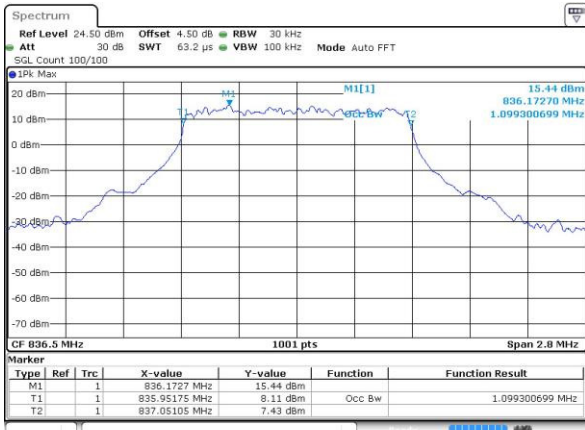

Middle Channel / 1.4MHz / QPSK

Date: 3 JUL 2016 21:48:44