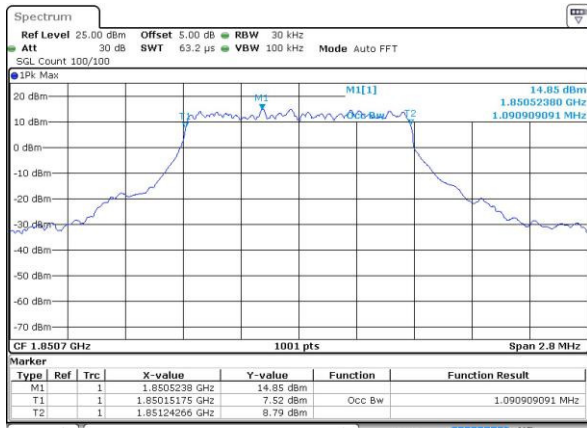

LTE Band 2

Lowest Channel / 1.4MHz / QPSK

Date: 4 JUL 2016 09:44:33