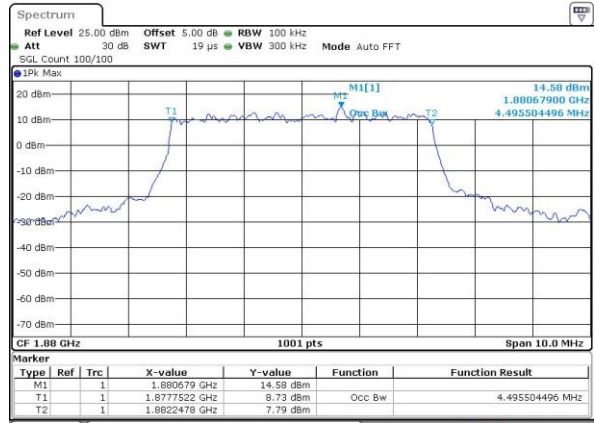

Highest Channel / 3MHz / 16QAM

Date: 4.JUL.2016 10:17:13

LTE Band 2

Lowest Channel / 5MHz / QPSK

Date: 4.JUL.2016 10:24:16

Lowest Channel / 5MHz / 16QAM

Date: 4.JUL.2016 10:24:27

Middle Channel / 5MHz / QPSK

Date: 4.JUL.2016 10:31:27

Middle Channel / 5MHz / 16QAM

Date: 4.JUL.2016 10:31:38

Highest Channel / 5MHz / QPSK

Date: 4.JUL.2016 10:34:04

Highest Channel / 5MHz / 16QAM

Date: 4.JUL.2016 10:34:15

LTE Band 2