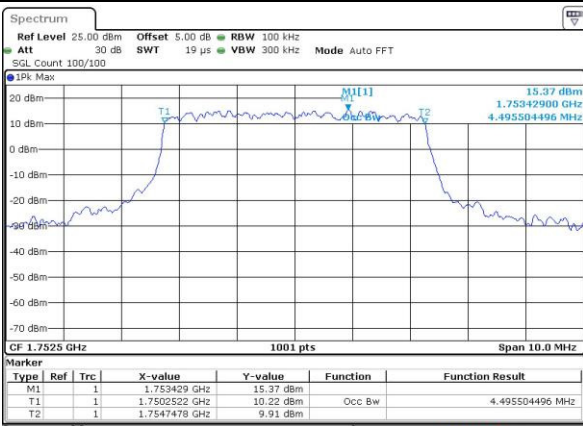

LTE Band 4

Lowest Channel / 5MHz / QPSK

Date: 4 JUL 2016 14:36:58

Lowest Channel / 5MHz / 16QAM

Date: 4 JUL 2016 14:37:09

Middle Channel / 5MHz / QPSK

Date: 4 JUL 2016 14:44:11

Middle Channel / 5MHz / 16QAM

Date: 4 JUL 2016 14:44:22

Highest Channel / 5MHz / QPSK

Date: 4 JUL 2016 14:46:48

Highest Channel / 5MHz / 16QAM

Date: 4 JUL 2016 14:46:59

LTE Band 4

Lowest Channel / 10MHz / QPSK

Date: 4 JUL 2016 14:53:59