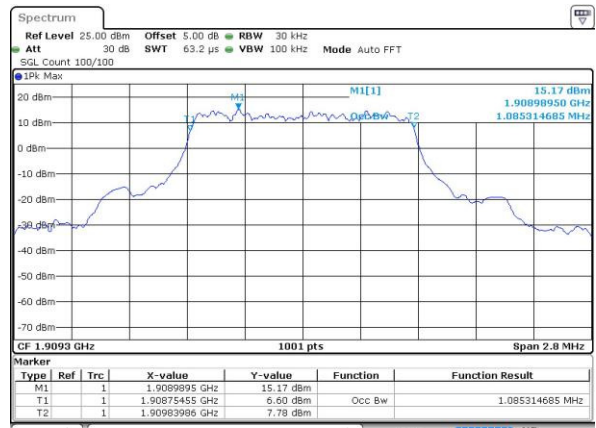

Mode	LTE Band 38 : 99%OBW(MHz)											
BW	1.4MHz		3MHz		5MHz		10MHz		15MHz		20MHz	
Mod.	QPSK	16QAM	QPSK	16QAM	QPSK	16QAM	QPSK	16QAM	QPSK	16QAM	QPSK	16QAM
Lowest CH	-	-	-	-	4.49	4.49	9.01	8.97	13.58	13.37	18.3	18.26
Middle CH	-	-	-	-	4.48	4.49	8.97	9.01	13.46	13.43	18.26	18.3
Highest CH	-	-	-	-	4.48	4.5	9.07	9.05	13.43	13.34	18.14	18.26

LTE Band 2

Lowest Channel / 1.4MHz / QPSK

Date: 4 JUL 2016 09:44:33

Lowest Channel / 1.4MHz / 16QAM

Date: 4 JUL 2016 09:44:44

Middle Channel / 1.4MHz / QPSK

Date: 4 JUL 2016 09:57:26

Middle Channel / 1.4MHz / 16QAM

Date: 4 JUL 2016 09:57:37

Highest Channel / 1.4MHz / QPSK

Date: 4 JUL 2016 10:00:02

Highest Channel / 1.4MHz / 16QAM

Date: 4 JUL 2016 10:00:13

LTE Band 2

Lowest Channel / 3MHz / QPSK

Date: 4.JUL.2016 10:07:14