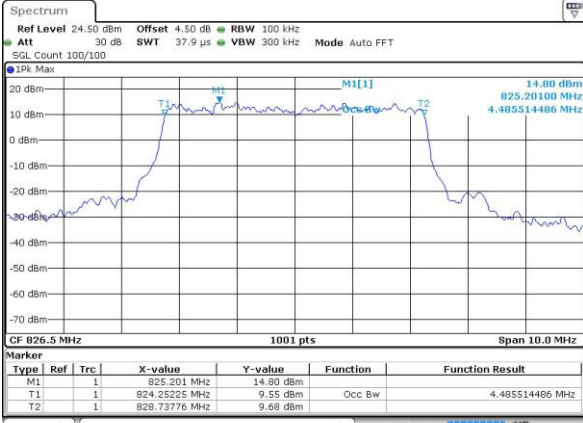

Date: 3 JUL 2016 21:51:31

LTE Band 5

Lowest Channel / 3MHz / QPSK

Date: 3.JUL.2016 22:06:36

Lowest Channel / 3MHz / 16QAM

Date: 3.JUL.2016 22:06:47

Middle Channel / 3MHz / QPSK

Date: 3.JUL.2016 22:21:51

Middle Channel / 3MHz / 16QAM

Date: 3.JUL.2016 22:22:02

Highest Channel / 3MHz / QPSK

Date: 3.JUL.2016 22:24:27

Highest Channel / 3MHz / 16QAM

Date: 3.JUL.2016 22:24:38

LTE Band 5

Lowest Channel / 5MHz / QPSK