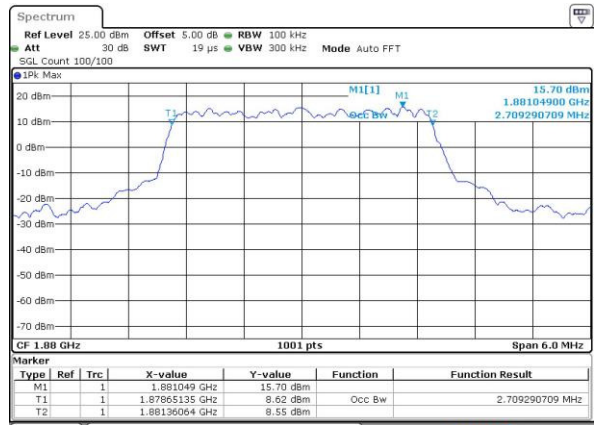

Date: 4 JUL 2016 09:57:37

Highest Channel / 1.4MHz / QPSK

Date: 4 JUL 2016 10:00:02

Highest Channel / 1.4MHz / 16QAM

Date: 4 JUL 2016 10:00:13

LTE Band 2

Lowest Channel / 3MHz / QPSK

Date: 4.JUL.2016 10:07:14

Lowest Channel / 3MHz / 16QAM

Date: 4.JUL.2016 10:07:25

Middle Channel / 3MHz / QPSK

Date: 4.JUL.2016 10:14:25

Middle Channel / 3MHz / 16QAM

Date: 4.JUL.2016 10:14:36

Highest Channel / 3MHz / QPSK

Date: 4.JUL.2016 10:17:02

Highest Channel / 3MHz / 16QAM

Date: 4.JUL.2016 10:17:13

LTE Band 2

Lowest Channel / 5MHz / QPSK

Date: 4.JUL.2016 10:24:16

Lowest Channel / 5MHz / 16QAM

Date: 4.JUL.2016 10:24:27

Middle Channel / 5MHz / QPSK