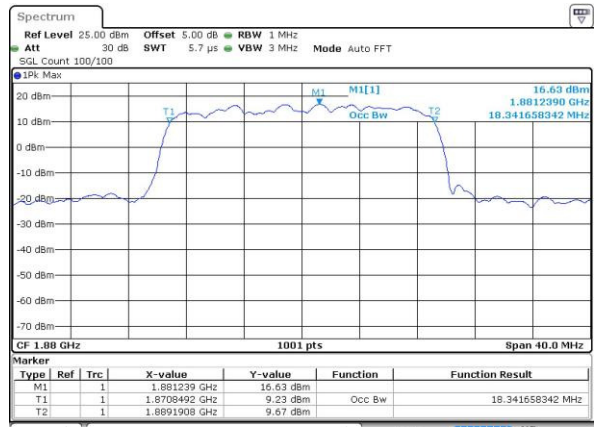

Date: 4.JUL.2016 11:08:19

LTE Band 2

Lowest Channel / 20MHz / QPSK

Date: 4.JUL.2016 11:15:20

Lowest Channel / 20MHz / 16QAM

Date: 4.JUL.2016 11:15:31

Middle Channel / 20MHz / QPSK

Date: 4.JUL.2016 11:22:33

Middle Channel / 20MHz / 16QAM

Date: 4.JUL.2016 11:22:44

Highest Channel / 20MHz / QPSK

Date: 4.JUL.2016 11:25:09

Highest Channel / 20MHz / 16QAM

Date: 4.JUL.2016 11:25:21

LTE Band 4

Lowest Channel / 1.4MHz / QPSK