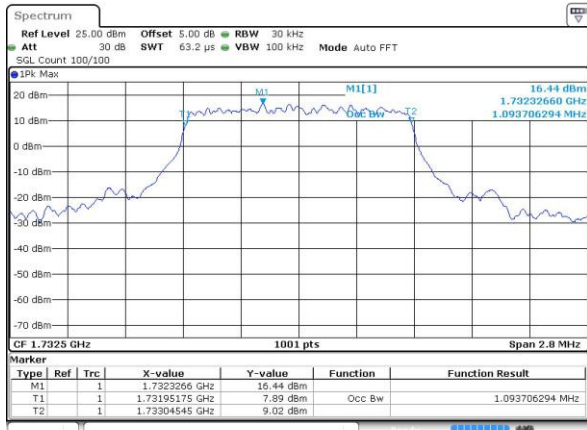

Middle Channel / 20MHz / 16QAM

Date: 4.JUL.2016 11:22:44

Highest Channel / 20MHz / QPSK

Date: 4.JUL.2016 11:25:09

Highest Channel / 20MHz / 16QAM

Date: 4.JUL.2016 11:25:21

LTE Band 4

Lowest Channel / 1.4MHz / QPSK

Date: 4 JUL 2016 14:02:50

Lowest Channel / 1.4MHz / 16QAM

Date: 4 JUL 2016 14:03:01

Middle Channel / 1.4MHz / QPSK

Date: 4 JUL 2016 14:10:03

Middle Channel / 1.4MHz / 16QAM

Date: 4 JUL 2016 14:10:14

Highest Channel / 1.4MHz / QPSK