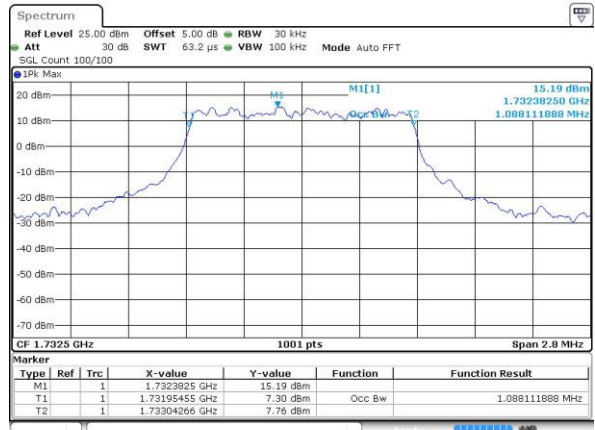

Middle Channel / 20MHz / 16QAM

Date: 4.JUL.2016 11:22:44

Highest Channel / 20MHz / QPSK

Date: 4.JUL.2016 11:25:09

Highest Channel / 20MHz / 16QAM

Date: 4.JUL.2016 11:25:21

LTE Band 4

Lowest Channel / 1.4MHz / QPSK

Date: 4 JUL 2016 14:02:50

Lowest Channel / 1.4MHz / 16QAM

Date: 4 JUL 2016 14:03:01

Middle Channel / 1.4MHz / QPSK

Date: 4 JUL 2016 14:10:03

Middle Channel / 1.4MHz / 16QAM

Date: 4 JUL 2016 14:10:14

Highest Channel / 1.4MHz / QPSK

Date: 4 JUL 2016 14:12:40

Highest Channel / 1.4MHz / 16QAM

Date: 4 JUL 2016 14:12:51

LTE Band 4

Lowest Channel / 3MHz / QPSK

Date: 4.JUL.2016 14:19:53

Lowest Channel / 3MHz / 16QAM

Date: 4.JUL.2016 14:20:04