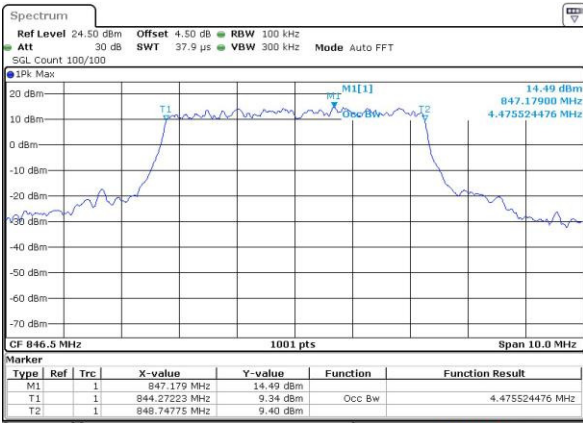

Middle Channel / 3MHz / 16QAM

Date: 3.JUL.2016 22:22:02

Highest Channel / 3MHz / QPSK

Date: 3.JUL.2016 22:24:27

Highest Channel / 3MHz / 16QAM

Date: 3.JUL.2016 22:24:38

LTE Band 5

Lowest Channel / 5MHz / QPSK

Date: 3.JUL.2016 22:39:41

Lowest Channel / 5MHz / 16QAM

Date: 3.JUL.2016 22:39:52

Middle Channel / 5MHz / QPSK

Date: 3.JUL.2016 22:54:96

Middle Channel / 5MHz / 16QAM

Date: 3.JUL.2016 22:55:07

Highest Channel / 5MHz / QPSK

Date: 3.JUL.2016 22:57:32

Highest Channel / 5MHz / 16QAM

Date: 3.JUL.2016 22:57:43

LTE Band 5

Lowest Channel / 10MHz / QPSK

Date: 3.JUL.2016 23:12:48

Lowest Channel / 10MHz / 16QAM

Date: 3.JUL.2016 23:12:59