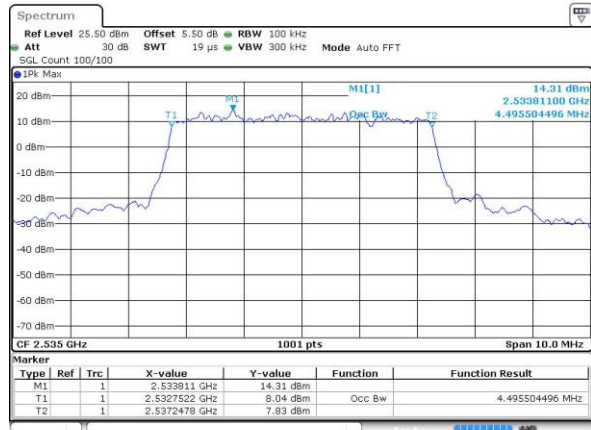

LTE Band 7

Lowest Channel / 5MHz / QPSK

Date: 4.JUL.2016 17:12:31

Lowest Channel / 5MHz / 16QAM

Date: 4.JUL.2016 17:12:53

Middle Channel / 5MHz / QPSK

Date: 4.JUL.2016 17:13:38

Middle Channel / 5MHz / 16QAM

Date: 4.JUL.2016 17:13:16

Highest Channel / 5MHz / QPSK

Date: 4.JUL.2016 17:14:00

Highest Channel / 5MHz / 16QAM

Date: 4.JUL.2016 17:14:22