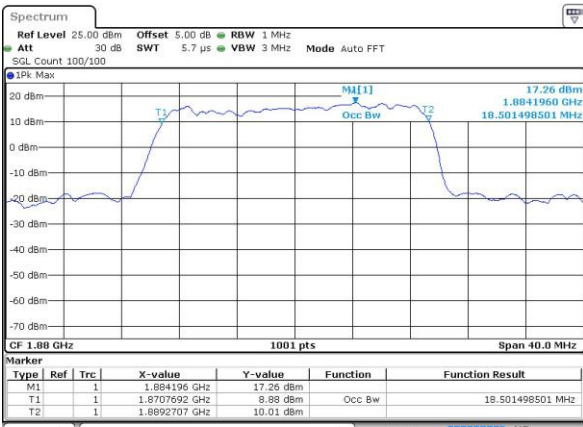

Date: 4.JUL.2016 11:08:19

LTE Band 2

Lowest Channel / 20MHz / QPSK

Date: 4.JUL.2016 11:15:20

Lowest Channel / 20MHz / 16QAM

Date: 4.JUL.2016 11:15:31

Middle Channel / 20MHz / QPSK

Date: 4.JUL.2016 11:22:33

Middle Channel / 20MHz / 16QAM

Date: 4.JUL.2016 11:22:44

Highest Channel / 20MHz / QPSK

Date: 4.JUL.2016 11:25:09

Highest Channel / 20MHz / 16QAM

Date: 4.JUL.2016 11:25:21

LTE Band 4

Lowest Channel / 1.4MHz / QPSK