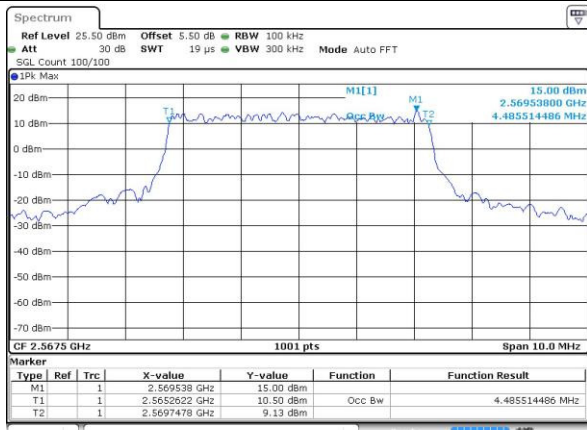

LTE Band 7

Lowest Channel / 5MHz / QPSK

Date: 4.JUL.2016 17:12:31

Lowest Channel / 5MHz / 16QAM

Date: 4.JUL.2016 17:12:53

Middle Channel / 5MHz / QPSK

Date: 4.JUL.2016 17:13:38

Middle Channel / 5MHz / 16QAM

Date: 4.JUL.2016 17:13:16

Highest Channel / 5MHz / QPSK

Date: 4.JUL.2016 17:14:00

Highest Channel / 5MHz / 16QAM

Date: 4.JUL.2016 17:14:22