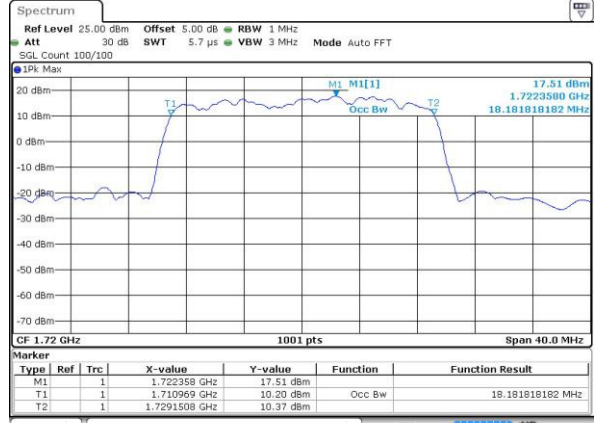

Lowest Channel / 20MHz / 16QAM

Date: 4.JUL.2016 15:28:14