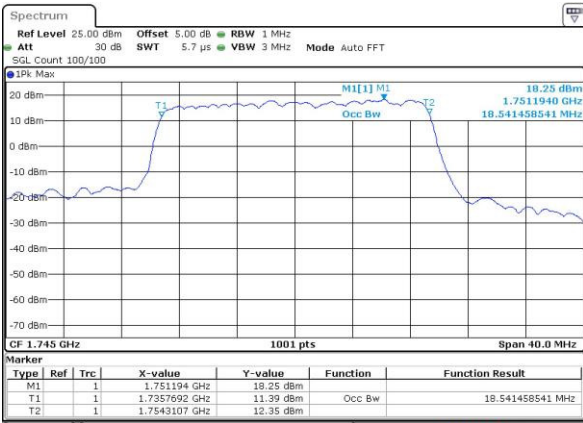

Date: 4.JUL.2016 15:18:12

Middle Channel / 15MHz / 16QAM

Date: 4.JUL.2016 15:18:24

Highest Channel / 15MHz / QPSK

Date: 4.JUL.2016 15:20:50

Highest Channel / 15MHz / 16QAM

Date: 4.JUL.2016 15:21:01

LTE Band 4

Lowest Channel / 20MHz / QPSK

Date: 4.JUL.2016 15:28:02

Lowest Channel / 20MHz / 16QAM

Date: 4.JUL.2016 15:28:14

Middle Channel / 20MHz / QPSK

Date: 4.JUL.2016 15:35:14

Middle Channel / 20MHz / 16QAM

Date: 4.JUL.2016 15:35:25

Highest Channel / 20MHz / QPSK

Date: 4.JUL.2016 15:37:50

Highest Channel / 20MHz / 16QAM

Date: 4.JUL.2016 15:38:01

LTE Band 5

Lowest Channel / 1.4MHz / QPSK

Date: 3 JUL 2016 21:33:28

Lowest Channel / 1.4MHz / 16QAM