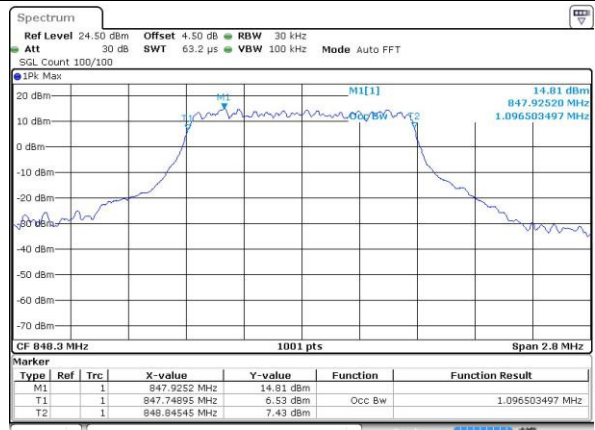

Highest Channel / 20MHz / QPSK

Date: 4.JUL.2016 15:37:50

Highest Channel / 20MHz / 16QAM

Date: 4.JUL.2016 15:38:01

LTE Band 5

Lowest Channel / 1.4MHz / QPSK

Date: 3 JUL 2016 21:33:28

Lowest Channel / 1.4MHz / 16QAM

Date: 3 JUL 2016 21:33:39

Middle Channel / 1.4MHz / QPSK

Date: 3 JUL 2016 21:48:44

Middle Channel / 1.4MHz / 16QAM

Date: 3 JUL 2016 21:48:55

Highest Channel / 1.4MHz / QPSK

Date: 3 JUL 2016 21:51:20

Highest Channel / 1.4MHz / 16QAM

Date: 3 JUL 2016 21:51:31

LTE Band 5

Lowest Channel / 3MHz / QPSK

Date: 3.JUL.2016 22:06:36

Lowest Channel / 3MHz / 16QAM

Date: 3.JUL.2016 22:06:47

Middle Channel / 3MHz / QPSK

Date: 3.JUL.2016 22:21:51