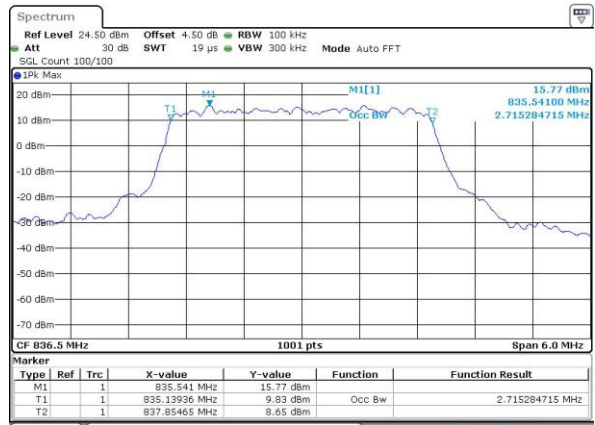

Date: 3 JUL 2016 21:51:31

LTE Band 5

Lowest Channel / 3MHz / QPSK

Date: 3.JUL.2016 22:06:36

Lowest Channel / 3MHz / 16QAM

Date: 3.JUL.2016 22:06:47

Middle Channel / 3MHz / QPSK

Date: 3.JUL.2016 22:21:51

Middle Channel / 3MHz / 16QAM

Date: 3.JUL.2016 22:22:02

Highest Channel / 3MHz / QPSK

Date: 3.JUL.2016 22:24:27

Highest Channel / 3MHz / 16QAM

Date: 3.JUL.2016 22:24:38

LTE Band 5

Lowest Channel / 5MHz / QPSK