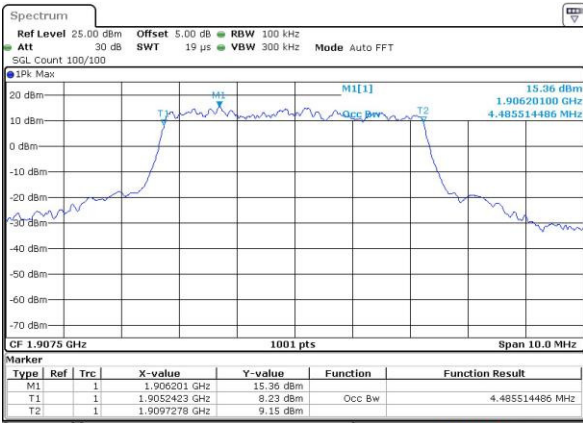

Highest Channel / 3MHz / 16QAM

Date: 4.JUL.2016 10:17:13

LTE Band 2

Lowest Channel / 5MHz / QPSK

Date: 4.JUL.2016 10:24:16

Lowest Channel / 5MHz / 16QAM

Date: 4.JUL.2016 10:24:27

Middle Channel / 5MHz / QPSK

Date: 4.JUL.2016 10:31:27

Middle Channel / 5MHz / 16QAM

Date: 4.JUL.2016 10:31:38

Highest Channel / 5MHz / QPSK

Date: 4.JUL.2016 10:34:04

Highest Channel / 5MHz / 16QAM

Date: 4.JUL.2016 10:34:15

LTE Band 2