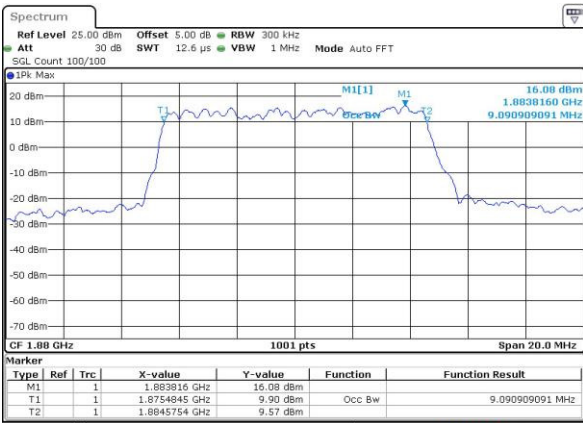

Date: 4.JUL.2016 10:31:27

Middle Channel / 5MHz / 16QAM

Date: 4.JUL.2016 10:31:38

Highest Channel / 5MHz / QPSK

Date: 4.JUL.2016 10:34:04

Highest Channel / 5MHz / 16QAM

Date: 4.JUL.2016 10:34:15

LTE Band 2

Lowest Channel / 10MHz / QPSK

Date: 4.JUL.2016 10:41:17

Lowest Channel / 10MHz / 16QAM

Date: 4.JUL.2016 10:41:28

Middle Channel / 10MHz / QPSK

Date: 4.JUL.2016 10:48:29

Middle Channel / 10MHz / 16QAM

Date: 4.JUL.2016 10:48:40

Highest Channel / 10MHz / QPSK

Date: 4.JUL.2016 10:51:06

Highest Channel / 10MHz / 16QAM

Date: 4.JUL.2016 10:51:18

LTE Band 2

Lowest Channel / 15MHz / QPSK

Date: 4.JUL.2016 10:58:18

Lowest Channel / 15MHz / 16QAM