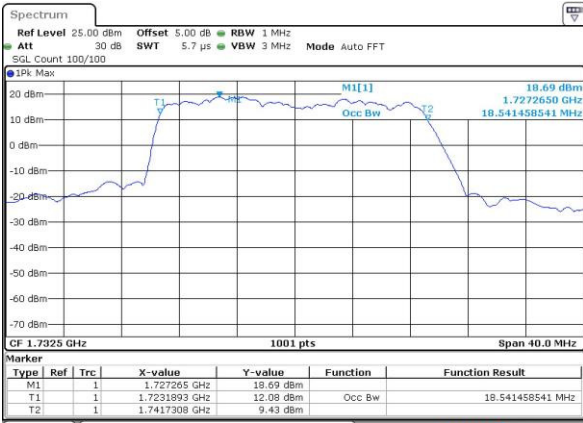

Highest Channel / 10MHz / 16QAM

Date: 4 JUL 2016 15:04:00

LTE Band 4

Lowest Channel / 15MHz / QPSK

Date: 4.JUL.2016 15:11:01

Lowest Channel / 15MHz / 16QAM

Date: 4.JUL.2016 15:11:12

Middle Channel / 15MHz / QPSK

Date: 4.JUL.2016 15:18:12

Middle Channel / 15MHz / 16QAM

Date: 4.JUL.2016 15:18:24

Highest Channel / 15MHz / QPSK

Date: 4.JUL.2016 15:20:50

Highest Channel / 15MHz / 16QAM

Date: 4.JUL.2016 15:21:01

LTE Band 4

Lowest Channel / 20MHz / QPSK

Date: 4.JUL.2016 15:28:02

Lowest Channel / 20MHz / 16QAM

Date: 4.JUL.2016 15:28:14

Middle Channel / 20MHz / QPSK

Date: 4.JUL.2016 15:35:14

Middle Channel / 20MHz / 16QAM

Date: 4.JUL.2016 15:35:25

Highest Channel / 20MHz / QPSK

Date: 4.JUL.2016 15:37:50

Highest Channel / 20MHz / 16QAM

Date: 4.JUL.2016 15:38:01

LTE Band 5

Lowest Channel / 1.4MHz / QPSK

Date: 3 JUL 2016 21:33:28

Lowest Channel / 1.4MHz / 16QAM