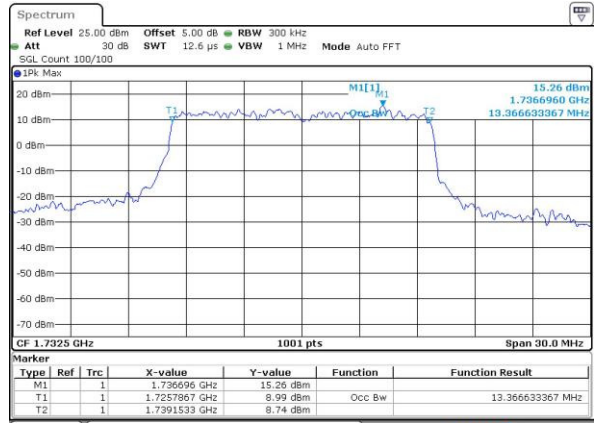

Lowest Channel / 10MHz / 16QAM

Date: 4 JUL 2016 14:54:10

Middle Channel / 10MHz / QPSK

Date: 4 JUL 2016 15:01:12

Middle Channel / 10MHz / 16QAM

Date: 4 JUL 2016 15:01:23

Highest Channel / 10MHz / QPSK

Date: 4 JUL 2016 15:03:49

Highest Channel / 10MHz / 16QAM

Date: 4 JUL 2016 15:04:00

LTE Band 4

Lowest Channel / 15MHz / QPSK

Date: 4.JUL.2016 15:11:01

Lowest Channel / 15MHz / 16QAM

Date: 4.JUL.2016 15:11:12

Middle Channel / 15MHz / QPSK

Date: 4.JUL.2016 15:18:12

Middle Channel / 15MHz / 16QAM

Date: 4.JUL.2016 15:18:24

Highest Channel / 15MHz / QPSK

Date: 4.JUL.2016 15:20:50

Highest Channel / 15MHz / 16QAM

Date: 4.JUL.2016 15:21:01

LTE Band 4