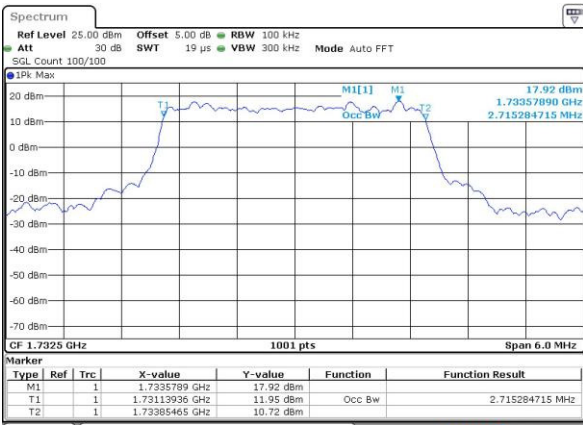

Date: 4 JUL 2016 14:02:50

Lowest Channel / 1.4MHz / 16QAM

Date: 4 JUL 2016 14:03:01

Middle Channel / 1.4MHz / QPSK

Date: 4 JUL 2016 14:10:03

Middle Channel / 1.4MHz / 16QAM

Date: 4 JUL 2016 14:10:14

Highest Channel / 1.4MHz / QPSK

Date: 4 JUL 2016 14:12:40

Highest Channel / 1.4MHz / 16QAM

Date: 4 JUL 2016 14:12:51

LTE Band 4

Lowest Channel / 3MHz / QPSK

Date: 4.JUL.2016 14:19:53

Lowest Channel / 3MHz / 16QAM

Date: 4.JUL.2016 14:20:04

Middle Channel / 3MHz / QPSK

Date: 4.JUL.2016 14:27:07

Middle Channel / 3MHz / 16QAM

Date: 4.JUL.2016 14:27:18

Highest Channel / 3MHz / QPSK

Date: 4.JUL.2016 14:29:45

Highest Channel / 3MHz / 16QAM

Date: 4.JUL.2016 14:29:57