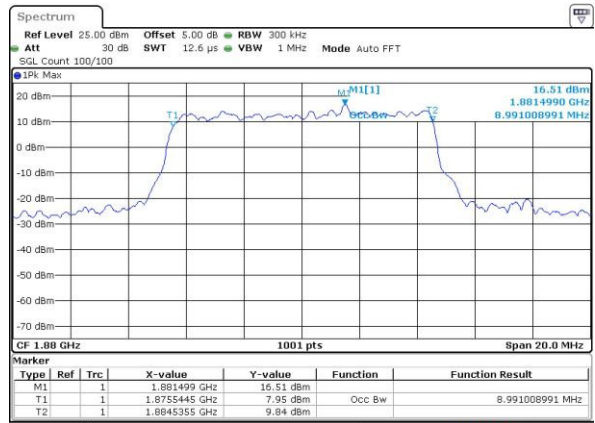

Date: 4.JUL.2016 10:31:27

Middle Channel / 5MHz / 16QAM

Date: 4.JUL.2016 10:31:38

Highest Channel / 5MHz / QPSK

Date: 4.JUL.2016 10:34:04

Highest Channel / 5MHz / 16QAM

Date: 4.JUL.2016 10:34:15

LTE Band 2

Lowest Channel / 10MHz / QPSK

Date: 4.JUL.2016 10:41:17

Lowest Channel / 10MHz / 16QAM

Date: 4.JUL.2016 10:41:28

Middle Channel / 10MHz / QPSK

Date: 4.JUL.2016 10:48:29

Middle Channel / 10MHz / 16QAM

Date: 4.JUL.2016 10:48:40

Highest Channel / 10MHz / QPSK

Date: 4.JUL.2016 10:51:06

Highest Channel / 10MHz / 16QAM

Date: 4.JUL.2016 10:51:18

LTE Band 2

Lowest Channel / 15MHz / QPSK

Date: 4.JUL.2016 10:58:18

Lowest Channel / 15MHz / 16QAM