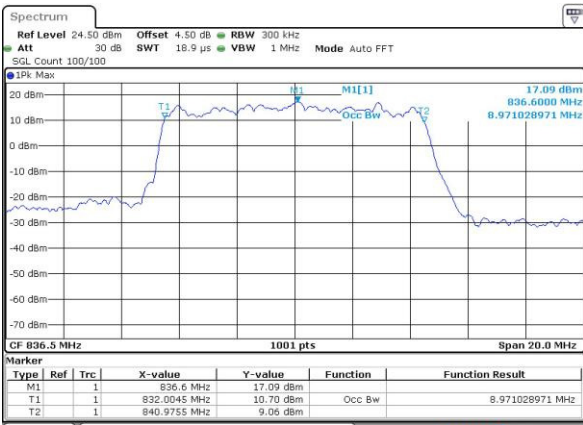

Middle Channel / 10MHz / QPSK

Date: 3.JUL.2016 23:49:12