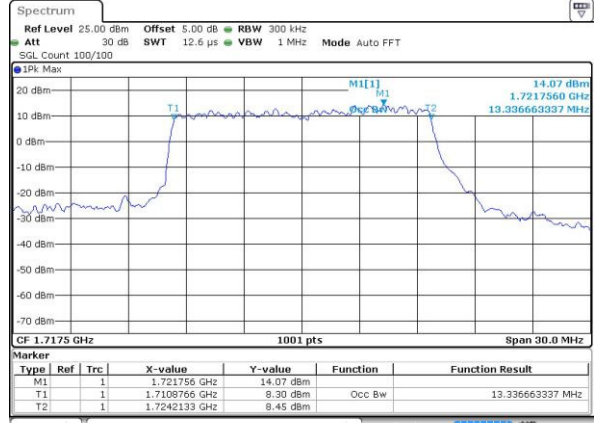

Lowest Channel / 10MHz / 16QAM

Date: 4 JUL 2016 14:54:10

Middle Channel / 10MHz / QPSK

Date: 4 JUL 2016 15:01:12

Middle Channel / 10MHz / 16QAM

Date: 4 JUL 2016 15:01:23

Highest Channel / 10MHz / QPSK

Date: 4 JUL 2016 15:03:49

Highest Channel / 10MHz / 16QAM

Date: 4 JUL 2016 15:04:00

LTE Band 4

Lowest Channel / 15MHz / QPSK

Date: 4.JUL.2016 15:11:01

Lowest Channel / 15MHz / 16QAM

Date: 4.JUL.2016 15:11:12

Middle Channel / 15MHz / QPSK

Date: 4.JUL.2016 15:18:12

Middle Channel / 15MHz / 16QAM

Date: 4.JUL.2016 15:18:24

Highest Channel / 15MHz / QPSK

Date: 4.JUL.2016 15:20:50

Highest Channel / 15MHz / 16QAM

Date: 4.JUL.2016 15:21:01

LTE Band 4