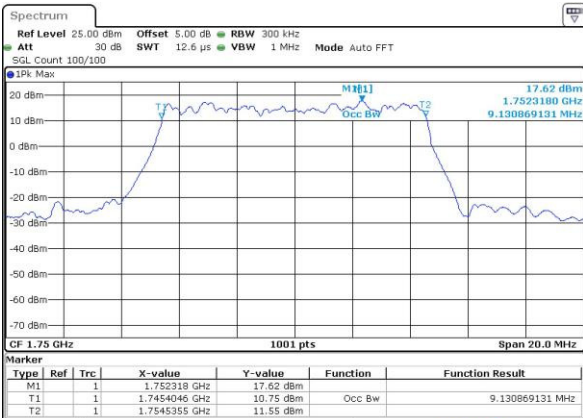

Date: 4 JUL 2016 14:44:22

Highest Channel / 5MHz / QPSK

Date: 4 JUL 2016 14:46:48

Highest Channel / 5MHz / 16QAM

Date: 4 JUL 2016 14:46:59

LTE Band 4

Lowest Channel / 10MHz / QPSK

Date: 4 JUL 2016 14:53:59

Lowest Channel / 10MHz / 16QAM

Date: 4 JUL 2016 14:54:10

Middle Channel / 10MHz / QPSK

Date: 4 JUL 2016 15:01:12

Middle Channel / 10MHz / 16QAM

Date: 4 JUL 2016 15:01:23

Highest Channel / 10MHz / QPSK

Date: 4 JUL 2016 15:03:49

Highest Channel / 10MHz / 16QAM

Date: 4 JUL 2016 15:04:00

LTE Band 4

Lowest Channel / 15MHz / QPSK

Date: 4.JUL.2016 15:11:01

Lowest Channel / 15MHz / 16QAM

Date: 4.JUL.2016 15:11:12

Middle Channel / 15MHz / QPSK