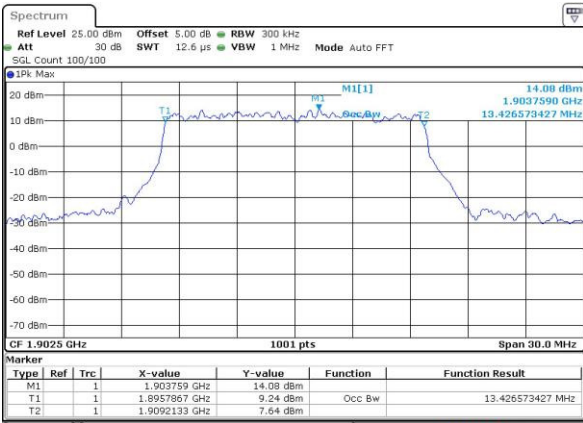

Highest Channel / 10MHz / QPSK

Date: 4.JUL.2016 10:51:06

Highest Channel / 10MHz / 16QAM

Date: 4.JUL.2016 10:51:18

LTE Band 2

Lowest Channel / 15MHz / QPSK

Date: 4.JUL.2016 10:58:18

Lowest Channel / 15MHz / 16QAM

Date: 4.JUL.2016 10:58:29

Middle Channel / 15MHz / QPSK

Date: 4.JUL.2016 11:05:31

Middle Channel / 15MHz / 16QAM

Date: 4.JUL.2016 11:05:42

Highest Channel / 15MHz / QPSK

Date: 4.JUL.2016 11:08:08

Highest Channel / 15MHz / 16QAM

Date: 4.JUL.2016 11:08:19

LTE Band 2

Lowest Channel / 20MHz / QPSK

Date: 4.JUL.2016 11:15:20

Lowest Channel / 20MHz / 16QAM

Date: 4.JUL.2016 11:15:31

Middle Channel / 20MHz / QPSK

Date: 4.JUL.2016 11:22:33