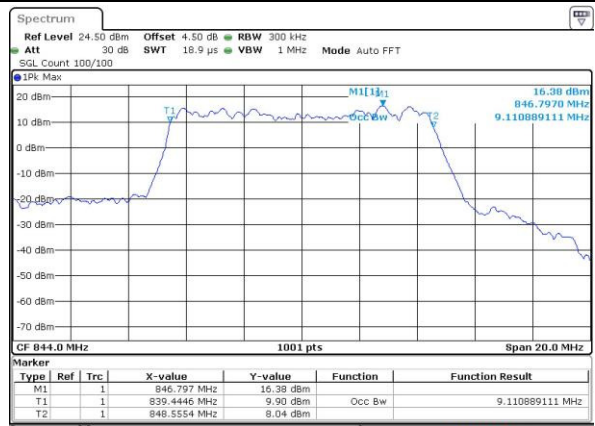

Date: 3.JUL.2016 22:57:32

Highest Channel / 5MHz / 16QAM

Date: 3.JUL.2016 22:57:43

LTE Band 5

Lowest Channel / 10MHz / QPSK

Date: 3.JUL.2016 23:12:48

Lowest Channel / 10MHz / 16QAM

Date: 3.JUL.2016 23:12:59

Middle Channel / 10MHz / QPSK

Date: 3.JUL.2016 23:49:12

Middle Channel / 10MHz / 16QAM

Date: 3.JUL.2016 23:28:13

Highest Channel / 10MHz / QPSK

Date: 3.JUL.2016 23:30:38

Highest Channel / 10MHz / 16QAM

Date: 3.JUL.2016 23:30:49

LTE Band 7

Lowest Channel / 5MHz / QPSK

Date: 4.JUL.2016 17:12:31

Lowest Channel / 5MHz / 16QAM

Date: 4.JUL.2016 17:12:53

Middle Channel / 5MHz / QPSK

Date: 4.JUL.2016 17:13:38

Middle Channel / 5MHz / 16QAM