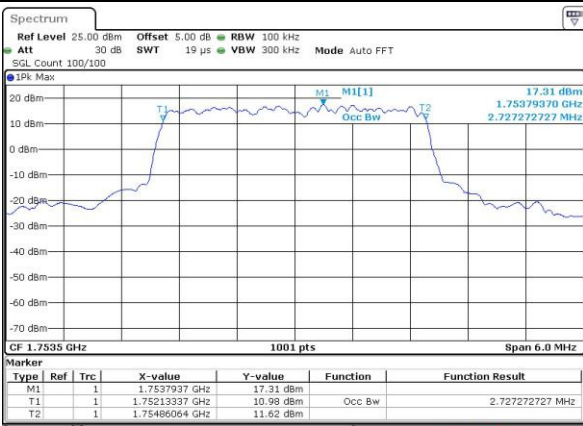

Date: 4 JUL 2016 14:12:40

Highest Channel / 1.4MHz / 16QAM

Date: 4 JUL 2016 14:12:51

LTE Band 4

Lowest Channel / 3MHz / QPSK

Date: 4.JUL.2016 14:19:53

Lowest Channel / 3MHz / 16QAM

Date: 4.JUL.2016 14:20:04

Middle Channel / 3MHz / QPSK

Date: 4.JUL.2016 14:27:07

Middle Channel / 3MHz / 16QAM

Date: 4.JUL.2016 14:27:18

Highest Channel / 3MHz / QPSK

Date: 4.JUL.2016 14:29:45

Highest Channel / 3MHz / 16QAM

Date: 4.JUL.2016 14:29:57

LTE Band 4

Lowest Channel / 5MHz / QPSK

Date: 4 JUL 2016 14:36:58

Lowest Channel / 5MHz / 16QAM

Date: 4 JUL 2016 14:37:09

Middle Channel / 5MHz / QPSK

Date: 4 JUL 2016 14:44:11

Middle Channel / 5MHz / 16QAM