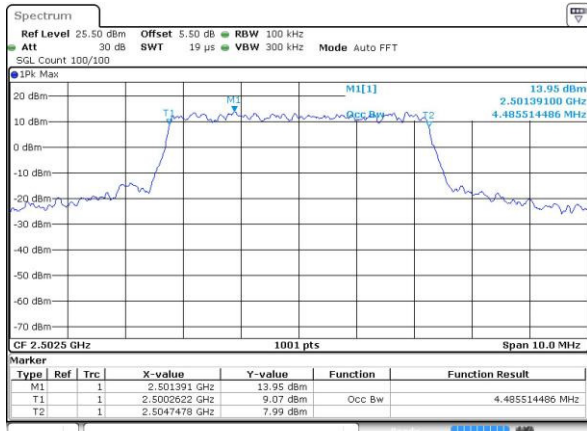

Date: 3.JUL.2016 22:57:32

Highest Channel / 5MHz / 16QAM

Date: 3.JUL.2016 22:57:43

LTE Band 5

Lowest Channel / 10MHz / QPSK

Date: 3.JUL.2016 23:12:48

Lowest Channel / 10MHz / 16QAM

Date: 3.JUL.2016 23:12:59

Middle Channel / 10MHz / QPSK

Date: 3.JUL.2016 23:49:12

Middle Channel / 10MHz / 16QAM

Date: 3.JUL.2016 23:28:13

Highest Channel / 10MHz / QPSK

Date: 3.JUL.2016 23:30:38

Highest Channel / 10MHz / 16QAM

Date: 3.JUL.2016 23:30:49

LTE Band 7

Lowest Channel / 5MHz / QPSK

Date: 4.JUL.2016 17:12:31

Lowest Channel / 5MHz / 16QAM

Date: 4.JUL.2016 17:12:53

Middle Channel / 5MHz / QPSK

Date: 4.JUL.2016 17:13:38

Middle Channel / 5MHz / 16QAM