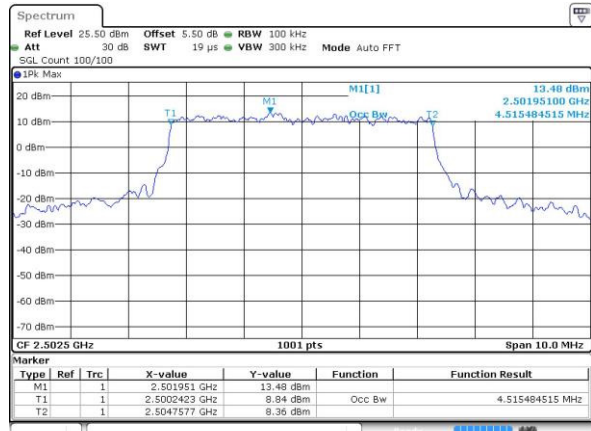

Date: 3.JUL.2016 22:57:32

Highest Channel / 5MHz / 16QAM

Date: 3.JUL.2016 22:57:43

LTE Band 5

Lowest Channel / 10MHz / QPSK

Date: 3.JUL.2016 23:12:48

Lowest Channel / 10MHz / 16QAM

Date: 3.JUL.2016 23:12:59

Middle Channel / 10MHz / QPSK

Date: 3.JUL.2016 23:49:12

Middle Channel / 10MHz / 16QAM

Date: 3.JUL.2016 23:28:13

Highest Channel / 10MHz / QPSK

Date: 3.JUL.2016 23:30:38

Highest Channel / 10MHz / 16QAM

Date: 3.JUL.2016 23:30:49

LTE Band 7

Lowest Channel / 5MHz / QPSK

Date: 4.JUL.2016 17:12:31

Lowest Channel / 5MHz / 16QAM

Date: 4.JUL.2016 17:12:53

Middle Channel / 5MHz / QPSK

Date: 4.JUL.2016 17:13:38

Middle Channel / 5MHz / 16QAM