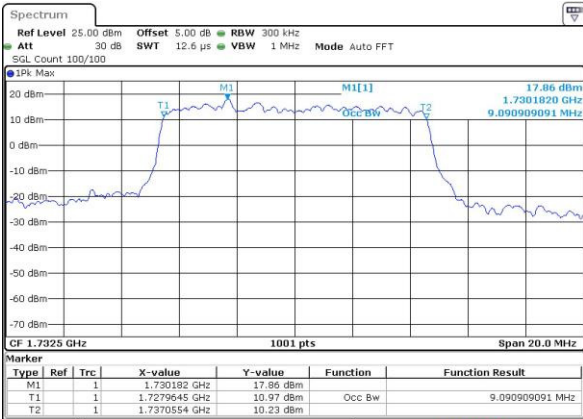

LTE Band 4

Lowest Channel / 5MHz / QPSK

Date: 4 JUL 2016 14:36:58

Lowest Channel / 5MHz / 16QAM

Date: 4 JUL 2016 14:37:09

Middle Channel / 5MHz / QPSK

Date: 4 JUL 2016 14:44:11

Middle Channel / 5MHz / 16QAM

Date: 4 JUL 2016 14:44:22

Highest Channel / 5MHz / QPSK

Date: 4 JUL 2016 14:46:48

Highest Channel / 5MHz / 16QAM

Date: 4 JUL 2016 14:46:59

LTE Band 4

Lowest Channel / 10MHz / QPSK

Date: 4 JUL 2016 14:53:59

Lowest Channel / 10MHz / 16QAM

Date: 4 JUL 2016 14:54:10

Middle Channel / 10MHz / QPSK

Date: 4 JUL 2016 15:01:12

Middle Channel / 10MHz / 16QAM

Date: 4 JUL 2016 15:01:23

Highest Channel / 10MHz / QPSK

Date: 4 JUL 2016 15:03:49