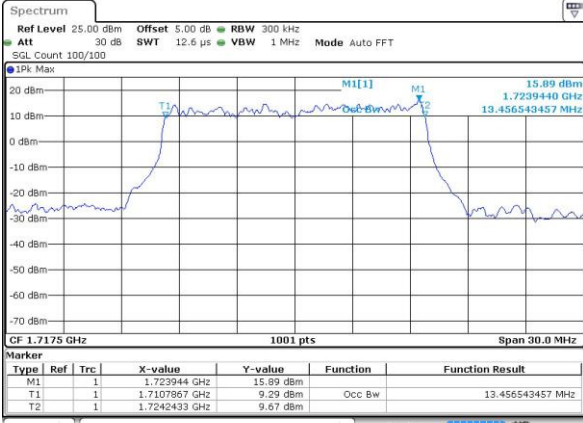

Highest Channel / 10MHz / 16QAM

Date: 4 JUL 2016 15:04:00

LTE Band 4

Lowest Channel / 15MHz / QPSK

Date: 4.JUL.2016 15:11:01

Lowest Channel / 15MHz / 16QAM

Date: 4.JUL.2016 15:11:12

Middle Channel / 15MHz / QPSK

Date: 4.JUL.2016 15:18:12

Middle Channel / 15MHz / 16QAM

Date: 4.JUL.2016 15:18:24

Highest Channel / 15MHz / QPSK

Date: 4.JUL.2016 15:20:50

Highest Channel / 15MHz / 16QAM

Date: 4.JUL.2016 15:21:01

LTE Band 4