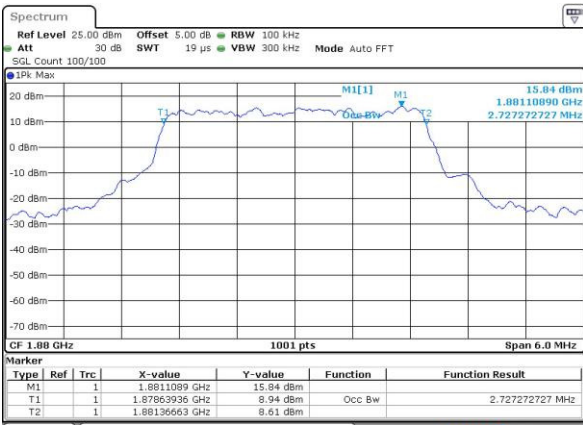

Middle Channel / 3MHz / QPSK

Date: 4.JUL.2016 10:14:25