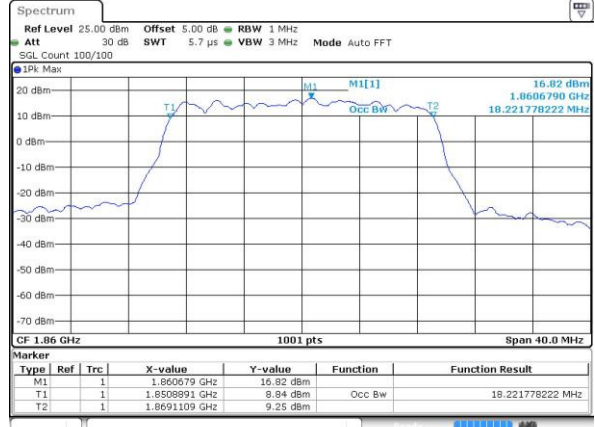

Date: 4.JUL.2016 11:08:19

LTE Band 2

Lowest Channel / 20MHz / QPSK

Date: 4.JUL.2016 11:15:20

Lowest Channel / 20MHz / 16QAM

Date: 4.JUL.2016 11:15:31

Middle Channel / 20MHz / QPSK

Date: 4.JUL.2016 11:22:33

Middle Channel / 20MHz / 16QAM

Date: 4.JUL.2016 11:22:44

Highest Channel / 20MHz / QPSK

Date: 4.JUL.2016 11:25:09

Highest Channel / 20MHz / 16QAM

Date: 4.JUL.2016 11:25:21

LTE Band 4

Lowest Channel / 1.4MHz / QPSK