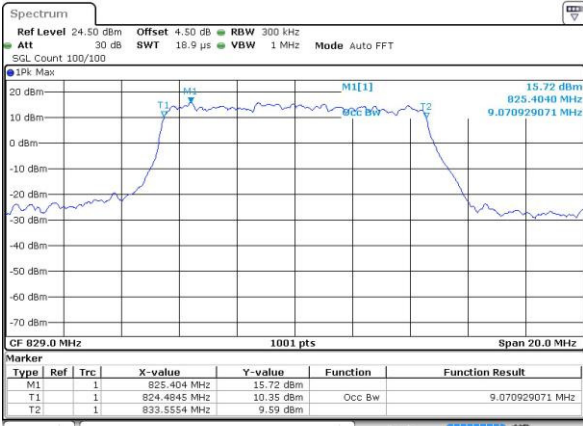

Date: 3.JUL.2016 22:57:32

Highest Channel / 5MHz / 16QAM

Date: 3.JUL.2016 22:57:43

LTE Band 5

Lowest Channel / 10MHz / QPSK

Date: 3.JUL.2016 23:12:48

Lowest Channel / 10MHz / 16QAM

Date: 3.JUL.2016 23:12:59