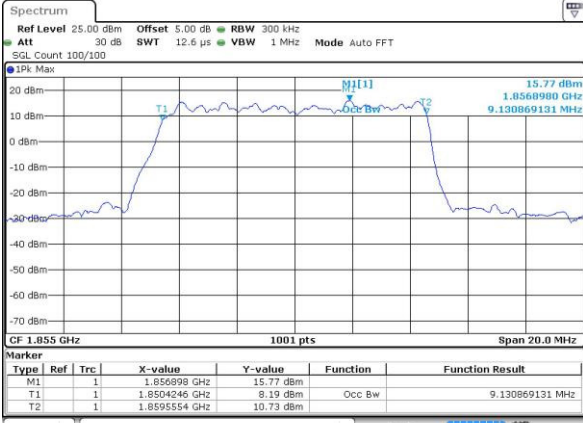

LTE Band 2

Lowest Channel / 10MHz / QPSK

Date: 4.JUL.2016 10:41:17