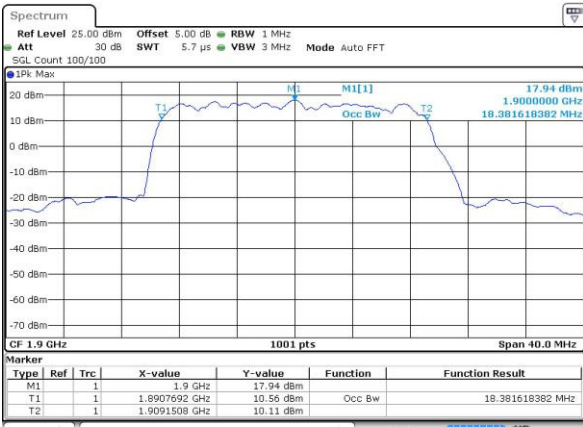

Date: 4.JUL.2016 11:08:19

LTE Band 2

Lowest Channel / 20MHz / QPSK

Date: 4.JUL.2016 11:15:20

Lowest Channel / 20MHz / 16QAM

Date: 4.JUL.2016 11:15:31

Middle Channel / 20MHz / QPSK

Date: 4.JUL.2016 11:22:33

Middle Channel / 20MHz / 16QAM

Date: 4.JUL.2016 11:22:44

Highest Channel / 20MHz / QPSK

Date: 4.JUL.2016 11:25:09

Highest Channel / 20MHz / 16QAM

Date: 4.JUL.2016 11:25:21

LTE Band 4

Lowest Channel / 1.4MHz / QPSK