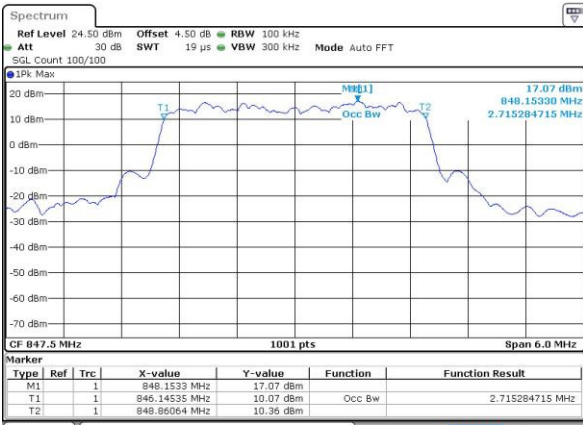

Date: 3 JUL 2016 21:51:31

LTE Band 5

Lowest Channel / 3MHz / QPSK

Date: 3.JUL.2016 22:06:36

Lowest Channel / 3MHz / 16QAM

Date: 3.JUL.2016 22:06:47

Middle Channel / 3MHz / QPSK

Date: 3.JUL.2016 22:21:51

Middle Channel / 3MHz / 16QAM

Date: 3.JUL.2016 22:22:02

Highest Channel / 3MHz / QPSK

Date: 3.JUL.2016 22:24:27

Highest Channel / 3MHz / 16QAM

Date: 3.JUL.2016 22:24:38

LTE Band 5

Lowest Channel / 5MHz / QPSK