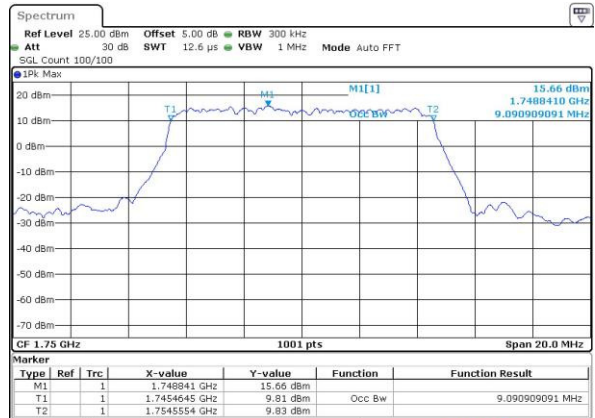

Date: 4 JUL 2016 14:44:22

Highest Channel / 5MHz / QPSK

Date: 4 JUL 2016 14:46:48

Highest Channel / 5MHz / 16QAM

Date: 4 JUL 2016 14:46:59

LTE Band 4

Lowest Channel / 10MHz / QPSK

Date: 4 JUL 2016 14:53:59

Lowest Channel / 10MHz / 16QAM

Date: 4 JUL 2016 14:54:10

Middle Channel / 10MHz / QPSK

Date: 4 JUL 2016 15:01:12

Middle Channel / 10MHz / 16QAM

Date: 4 JUL 2016 15:01:23

Highest Channel / 10MHz / QPSK

Date: 4 JUL 2016 15:03:49

Highest Channel / 10MHz / 16QAM

Date: 4 JUL 2016 15:04:00

LTE Band 4

Lowest Channel / 15MHz / QPSK

Date: 4.JUL.2016 15:11:01

Lowest Channel / 15MHz / 16QAM

Date: 4.JUL.2016 15:11:12

Middle Channel / 15MHz / QPSK