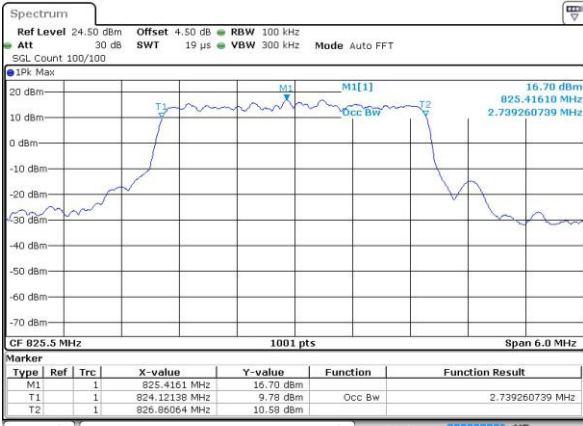

Highest Channel / 20MHz / QPSK

Date: 4.JUL.2016 15:37:50

Highest Channel / 20MHz / 16QAM

Date: 4.JUL.2016 15:38:01

LTE Band 5

Lowest Channel / 1.4MHz / QPSK

Date: 3 JUL 2016 21:33:28

Lowest Channel / 1.4MHz / 16QAM

Date: 3 JUL 2016 21:33:39

Middle Channel / 1.4MHz / QPSK

Date: 3 JUL 2016 21:48:44

Middle Channel / 1.4MHz / 16QAM

Date: 3 JUL 2016 21:48:55

Highest Channel / 1.4MHz / QPSK

Date: 3 JUL 2016 21:51:20

Highest Channel / 1.4MHz / 16QAM

Date: 3 JUL 2016 21:51:31

LTE Band 5

Lowest Channel / 3MHz / QPSK

Date: 3.JUL.2016 22:06:36

Lowest Channel / 3MHz / 16QAM

Date: 3.JUL.2016 22:06:47

Middle Channel / 3MHz / QPSK

Date: 3.JUL.2016 22:21:51