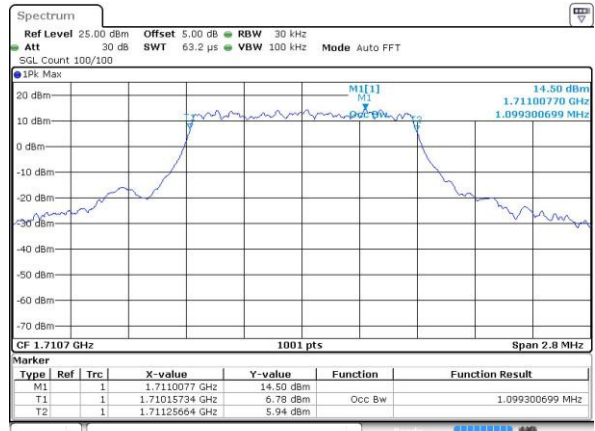

Date: 4.JUL.2016 11:08:19

LTE Band 2

Lowest Channel / 20MHz / QPSK

Date: 4.JUL.2016 11:15:20

Lowest Channel / 20MHz / 16QAM

Date: 4.JUL.2016 11:15:31

Middle Channel / 20MHz / QPSK

Date: 4.JUL.2016 11:22:33

Middle Channel / 20MHz / 16QAM

Date: 4.JUL.2016 11:22:44

Highest Channel / 20MHz / QPSK

Date: 4.JUL.2016 11:25:09

Highest Channel / 20MHz / 16QAM

Date: 4.JUL.2016 11:25:21

LTE Band 4

Lowest Channel / 1.4MHz / QPSK

Date: 4 JUL 2016 14:02:50

Lowest Channel / 1.4MHz / 16QAM

Date: 4 JUL 2016 14:03:01

Middle Channel / 1.4MHz / QPSK

Date: 4 JUL 2016 14:10:03

Middle Channel / 1.4MHz / 16QAM

Date: 4 JUL 2016 14:10:14

Highest Channel / 1.4MHz / QPSK