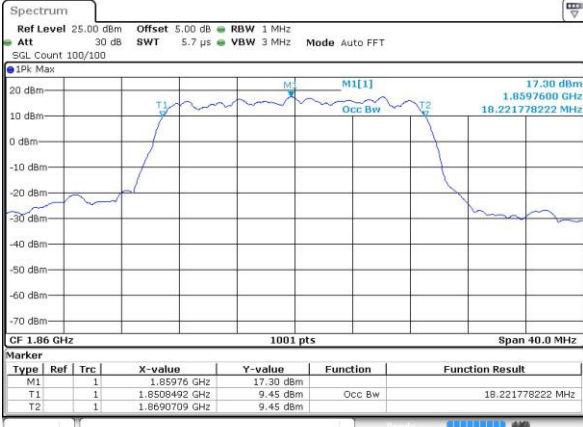

LTE Band 2

Lowest Channel / 20MHz / QPSK

Date: 4.JUL.2016 11:15:20