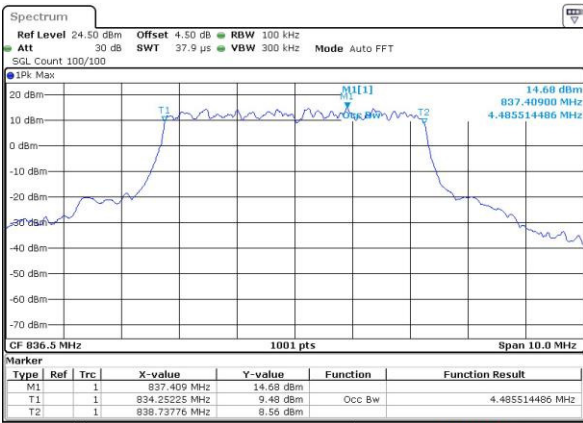

Middle Channel / 5MHz / QPSK

Date: 3.JUL.2016 22:54:96