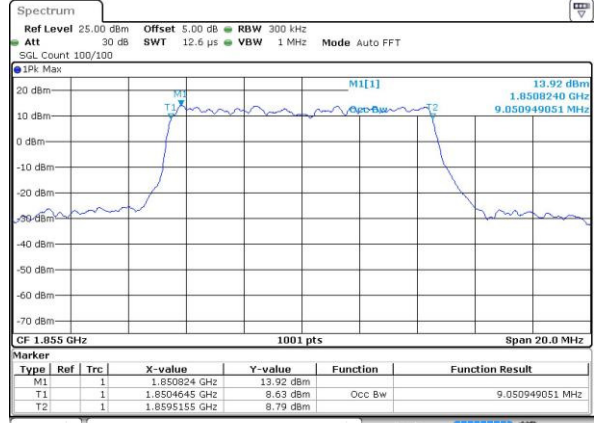

Lowest Channel / 10MHz / 16QAM

Date: 4.JUL.2016 10:41:28