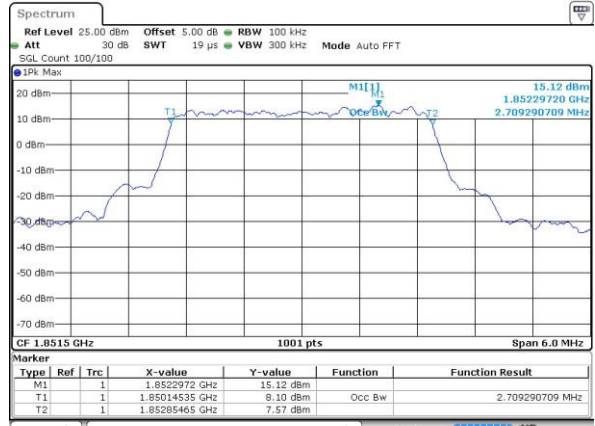

Lowest Channel / 3MHz / 16QAM

Date: 4.JUL.2016 10:07:25