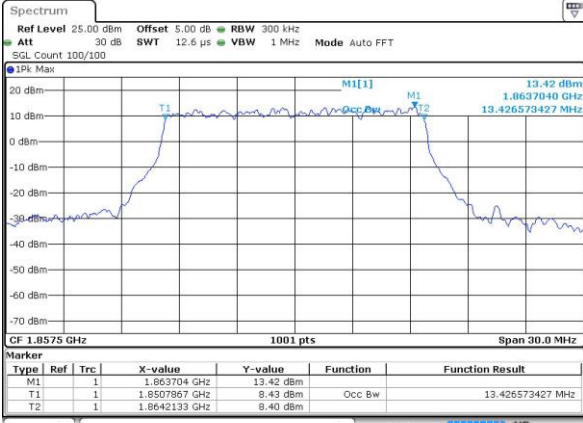

Highest Channel / 10MHz / QPSK

Date: 4.JUL.2016 10:51:06

Highest Channel / 10MHz / 16QAM

Date: 4.JUL.2016 10:51:18

LTE Band 2

Lowest Channel / 15MHz / QPSK

Date: 4.JUL.2016 10:58:18

Lowest Channel / 15MHz / 16QAM