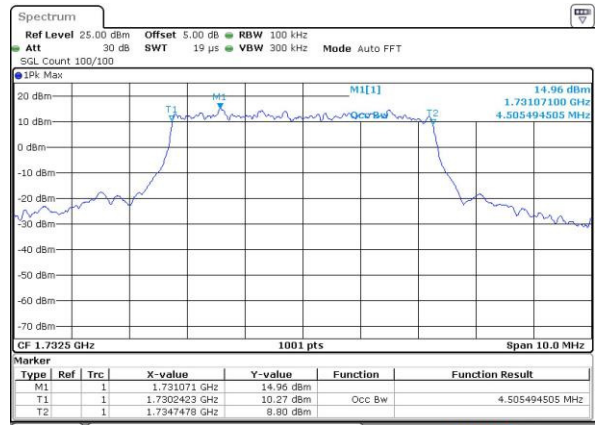

LTE Band 4

Lowest Channel / 5MHz / QPSK

Date: 4 JUL 2016 14:36:58

Lowest Channel / 5MHz / 16QAM

Date: 4 JUL 2016 14:37:09

Middle Channel / 5MHz / QPSK

Date: 4 JUL 2016 14:44:11

Middle Channel / 5MHz / 16QAM

Date: 4 JUL 2016 14:44:22

Highest Channel / 5MHz / QPSK

Date: 4 JUL 2016 14:46:48

Highest Channel / 5MHz / 16QAM

Date: 4 JUL 2016 14:46:59

LTE Band 4

Lowest Channel / 10MHz / QPSK

Date: 4 JUL 2016 14:53:59