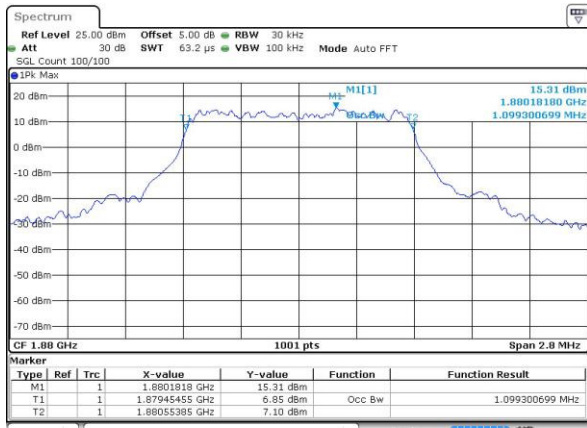

Mode	LTE Band 38 : 99%OBW(MHz)											
BW	1.4MHz		3MHz		5MHz		10MHz		15MHz		20MHz	
Mod.	QPSK	16QAM	QPSK	16QAM	QPSK	16QAM	QPSK	16QAM	QPSK	16QAM	QPSK	16QAM
Lowest CH	-	-	-	-	4.49	4.49	9.01	8.97	13.58	13.37	18.3	18.26
Middle CH	-	-	-	-	4.48	4.49	8.97	9.01	13.46	13.43	18.26	18.3
Highest CH	-	-	-	-	4.48	4.5	9.07	9.05	13.43	13.34	18.14	18.26

LTE Band 2

Lowest Channel / 1.4MHz / QPSK

Date: 4 JUL 2016 09:44:33

Lowest Channel / 1.4MHz / 16QAM

Date: 4 JUL 2016 09:44:44

Middle Channel / 1.4MHz / QPSK

Date: 4 JUL 2016 09:57:26

Middle Channel / 1.4MHz / 16QAM

Date: 4 JUL 2016 09:57:37

Highest Channel / 1.4MHz / QPSK

Date: 4 JUL 2016 10:00:02

Highest Channel / 1.4MHz / 16QAM

Date: 4 JUL 2016 10:00:13

LTE Band 2

Lowest Channel / 3MHz / QPSK

Date: 4.JUL.2016 10:07:14