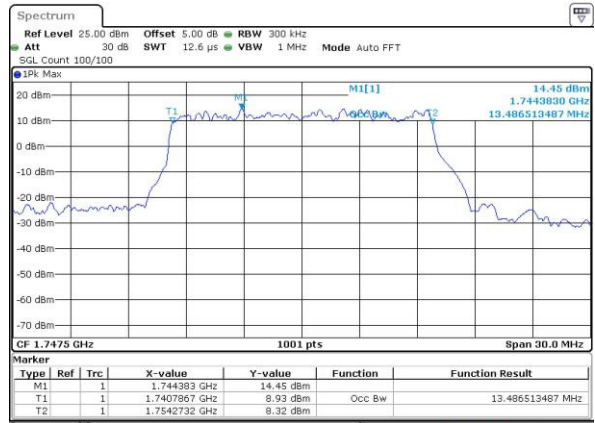

Highest Channel / 10MHz / 16QAM

Date: 4 JUL 2016 15:04:00

LTE Band 4

Lowest Channel / 15MHz / QPSK

Date: 4.JUL.2016 15:11:01

Lowest Channel / 15MHz / 16QAM

Date: 4.JUL.2016 15:11:12

Middle Channel / 15MHz / QPSK

Date: 4.JUL.2016 15:18:12

Middle Channel / 15MHz / 16QAM

Date: 4.JUL.2016 15:18:24

Highest Channel / 15MHz / QPSK

Date: 4.JUL.2016 15:20:50

Highest Channel / 15MHz / 16QAM

Date: 4.JUL.2016 15:21:01

LTE Band 4