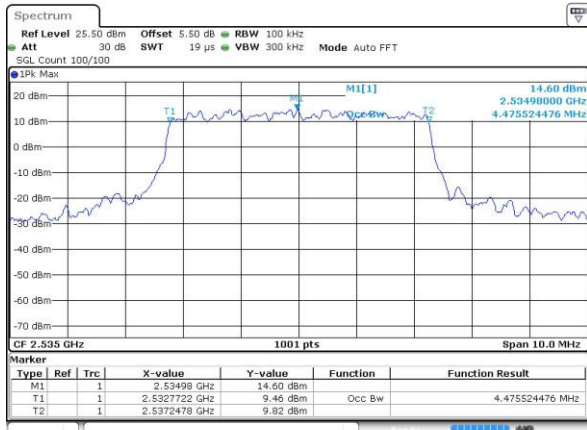

LTE Band 7

Lowest Channel / 5MHz / QPSK

Date: 4.JUL.2016 17:12:31

Lowest Channel / 5MHz / 16QAM

Date: 4.JUL.2016 17:12:53

Middle Channel / 5MHz / QPSK

Date: 4.JUL.2016 17:13:38

Middle Channel / 5MHz / 16QAM