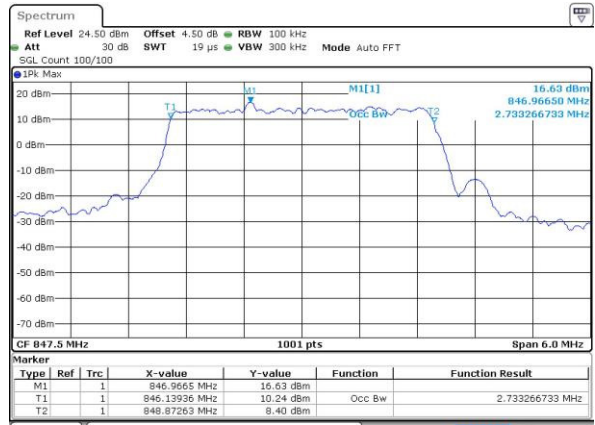

Date: 3 JUL 2016 21:51:31

LTE Band 5

Lowest Channel / 3MHz / QPSK

Date: 3.JUL.2016 22:06:36

Lowest Channel / 3MHz / 16QAM

Date: 3.JUL.2016 22:06:47

Middle Channel / 3MHz / QPSK

Date: 3.JUL.2016 22:21:51

Middle Channel / 3MHz / 16QAM

Date: 3.JUL.2016 22:22:02

Highest Channel / 3MHz / QPSK

Date: 3.JUL.2016 22:24:27

Highest Channel / 3MHz / 16QAM

Date: 3.JUL.2016 22:24:38

LTE Band 5

Lowest Channel / 5MHz / QPSK

Date: 3.JUL.2016 22:39:41

Lowest Channel / 5MHz / 16QAM

Date: 3.JUL.2016 22:39:52

Middle Channel / 5MHz / QPSK

Date: 3.JUL.2016 22:54:96

Middle Channel / 5MHz / 16QAM

Date: 3.JUL.2016 22:55:07

Highest Channel / 5MHz / QPSK