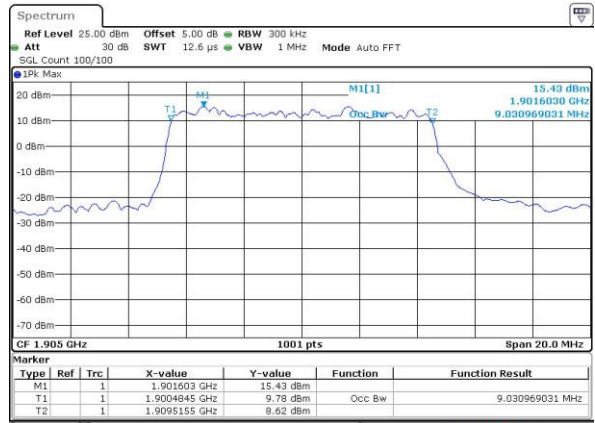

Date: 4.JUL.2016 10:31:27

Middle Channel / 5MHz / 16QAM

Date: 4.JUL.2016 10:31:38

Highest Channel / 5MHz / QPSK

Date: 4.JUL.2016 10:34:04

Highest Channel / 5MHz / 16QAM

Date: 4.JUL.2016 10:34:15

LTE Band 2

Lowest Channel / 10MHz / QPSK

Date: 4.JUL.2016 10:41:17

Lowest Channel / 10MHz / 16QAM

Date: 4.JUL.2016 10:41:28

Middle Channel / 10MHz / QPSK

Date: 4.JUL.2016 10:48:29

Middle Channel / 10MHz / 16QAM

Date: 4.JUL.2016 10:48:40

Highest Channel / 10MHz / QPSK

Date: 4.JUL.2016 10:51:06

Highest Channel / 10MHz / 16QAM

Date: 4.JUL.2016 10:51:18

LTE Band 2

Lowest Channel / 15MHz / QPSK

Date: 4.JUL.2016 10:58:18

Lowest Channel / 15MHz / 16QAM