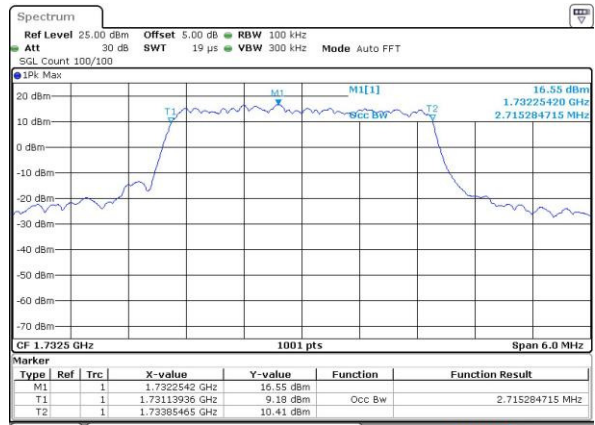

Date: 4 JUL 2016 14:02:50

Lowest Channel / 1.4MHz / 16QAM

Date: 4 JUL 2016 14:03:01

Middle Channel / 1.4MHz / QPSK

Date: 4 JUL 2016 14:10:03

Middle Channel / 1.4MHz / 16QAM

Date: 4 JUL 2016 14:10:14

Highest Channel / 1.4MHz / QPSK

Date: 4 JUL 2016 14:12:40

Highest Channel / 1.4MHz / 16QAM

Date: 4 JUL 2016 14:12:51

LTE Band 4

Lowest Channel / 3MHz / QPSK

Date: 4.JUL.2016 14:19:53

Lowest Channel / 3MHz / 16QAM

Date: 4.JUL.2016 14:20:04

Middle Channel / 3MHz / QPSK

Date: 4.JUL.2016 14:27:07

Middle Channel / 3MHz / 16QAM

Date: 4.JUL.2016 14:27:18

Highest Channel / 3MHz / QPSK

Date: 4.JUL.2016 14:29:45

Highest Channel / 3MHz / 16QAM

Date: 4.JUL.2016 14:29:57