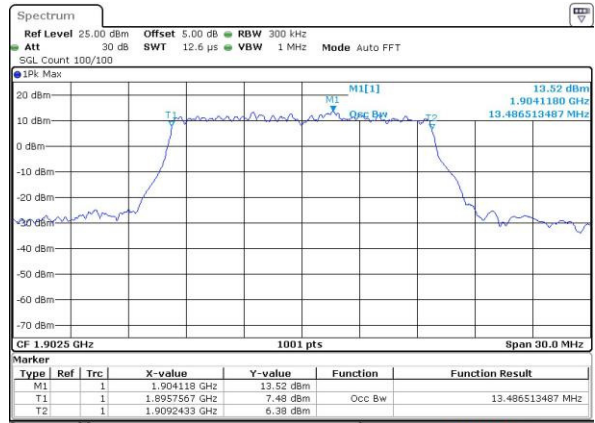

Highest Channel / 10MHz / QPSK

Date: 4.JUL.2016 10:51:06

Highest Channel / 10MHz / 16QAM

Date: 4.JUL.2016 10:51:18

LTE Band 2

Lowest Channel / 15MHz / QPSK

Date: 4.JUL.2016 10:58:18

Lowest Channel / 15MHz / 16QAM

Date: 4.JUL.2016 10:58:29

Middle Channel / 15MHz / QPSK

Date: 4.JUL.2016 11:05:31

Middle Channel / 15MHz / 16QAM

Date: 4.JUL.2016 11:05:42

Highest Channel / 15MHz / QPSK

Date: 4.JUL.2016 11:08:08

Highest Channel / 15MHz / 16QAM

Date: 4.JUL.2016 11:08:19

LTE Band 2

Lowest Channel / 20MHz / QPSK

Date: 4.JUL.2016 11:15:20

Lowest Channel / 20MHz / 16QAM

Date: 4.JUL.2016 11:15:31

Middle Channel / 20MHz / QPSK

Date: 4.JUL.2016 11:22:33