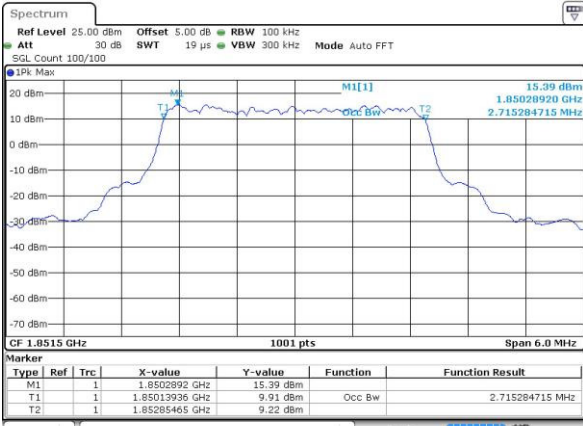

Date: 4 JUL 2016 09:57:37

Highest Channel / 1.4MHz / QPSK

Date: 4 JUL 2016 10:00:02

Highest Channel / 1.4MHz / 16QAM

Date: 4 JUL 2016 10:00:13

LTE Band 2

Lowest Channel / 3MHz / QPSK

Date: 4.JUL.2016 10:07:14