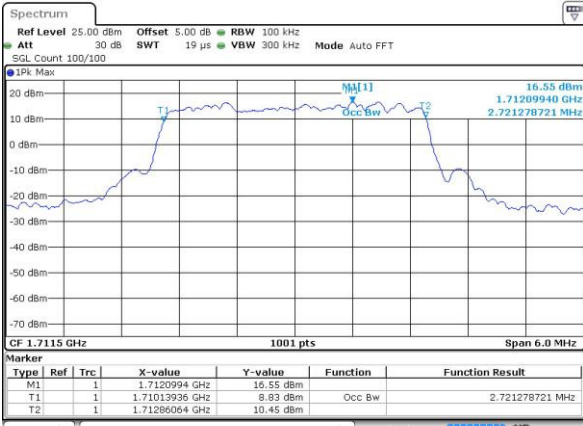

Date: 4 JUL 2016 14:12:40

Highest Channel / 1.4MHz / 16QAM

Date: 4 JUL 2016 14:12:51

LTE Band 4

Lowest Channel / 3MHz / QPSK

Date: 4.JUL.2016 14:19:53

Lowest Channel / 3MHz / 16QAM

Date: 4.JUL.2016 14:20:04