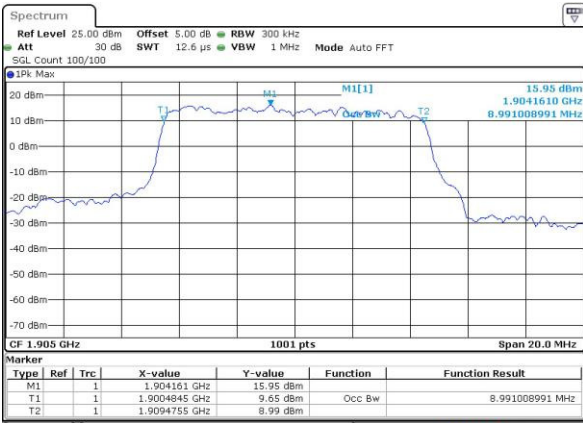

Date: 4.JUL.2016 10:31:27

Middle Channel / 5MHz / 16QAM

Date: 4.JUL.2016 10:31:38

Highest Channel / 5MHz / QPSK

Date: 4.JUL.2016 10:34:04

Highest Channel / 5MHz / 16QAM

Date: 4.JUL.2016 10:34:15

LTE Band 2

Lowest Channel / 10MHz / QPSK

Date: 4.JUL.2016 10:41:17

Lowest Channel / 10MHz / 16QAM

Date: 4.JUL.2016 10:41:28

Middle Channel / 10MHz / QPSK

Date: 4.JUL.2016 10:48:29

Middle Channel / 10MHz / 16QAM

Date: 4.JUL.2016 10:48:40

Highest Channel / 10MHz / QPSK

Date: 4.JUL.2016 10:51:06

Highest Channel / 10MHz / 16QAM

Date: 4.JUL.2016 10:51:18

LTE Band 2

Lowest Channel / 15MHz / QPSK

Date: 4.JUL.2016 10:58:18

Lowest Channel / 15MHz / 16QAM