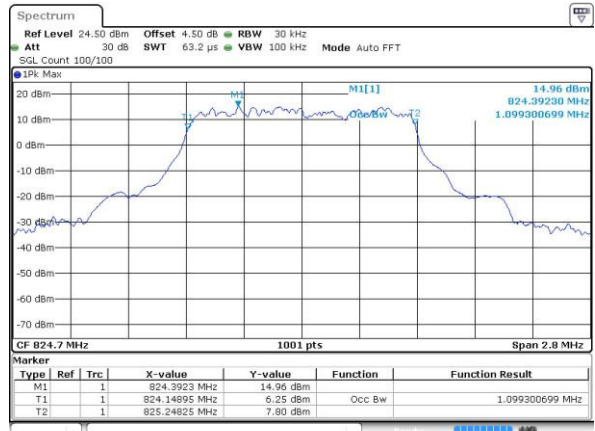

Highest Channel / 20MHz / QPSK

Date: 4.JUL.2016 15:37:50

Highest Channel / 20MHz / 16QAM

Date: 4.JUL.2016 15:38:01

LTE Band 5

Lowest Channel / 1.4MHz / QPSK

Date: 3 JUL 2016 21:33:28

Lowest Channel / 1.4MHz / 16QAM