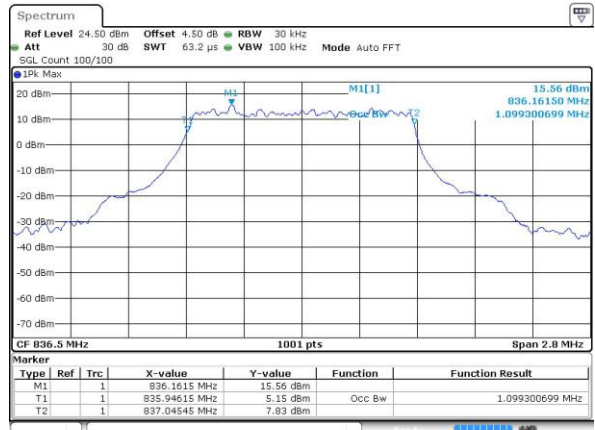

Middle Channel / 1.4MHz / 16QAM

Date: 3 JUL 2016 21:48:55