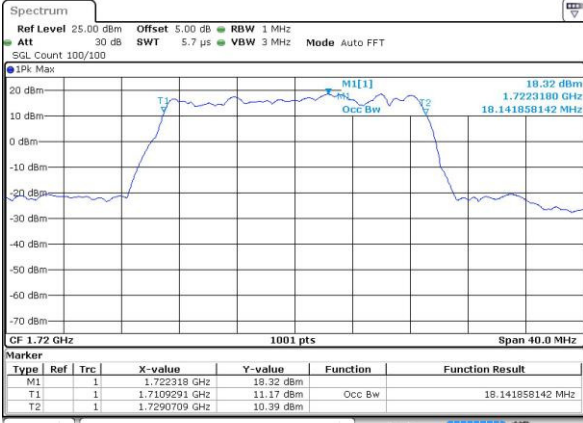

LTE Band 4

Lowest Channel / 20MHz / QPSK

Date: 4.JUL.2016 15:28:02