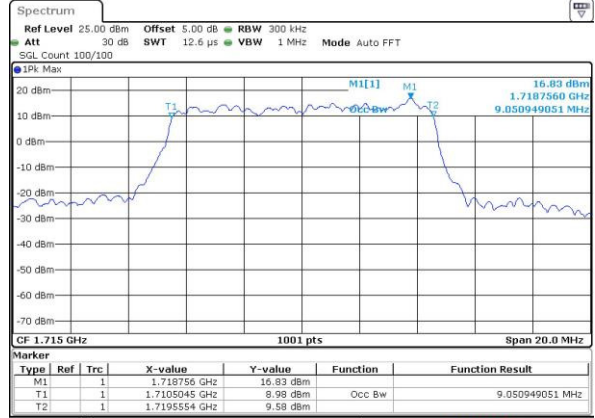

Lowest Channel / 10MHz / 16QAM

Date: 4 JUL 2016 14:54:10