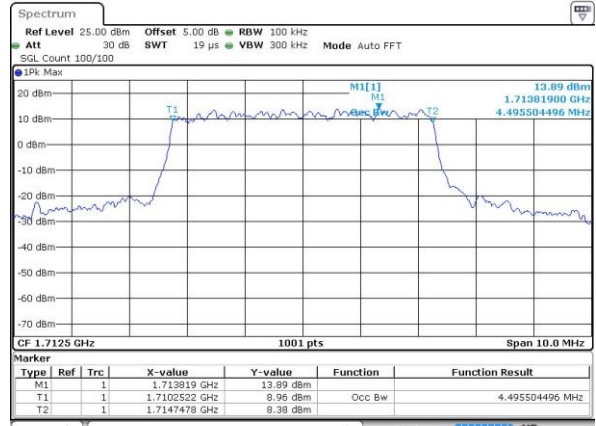

Lowest Channel / 5MHz / 16QAM

Date: 4 JUL 2016 14:37:09