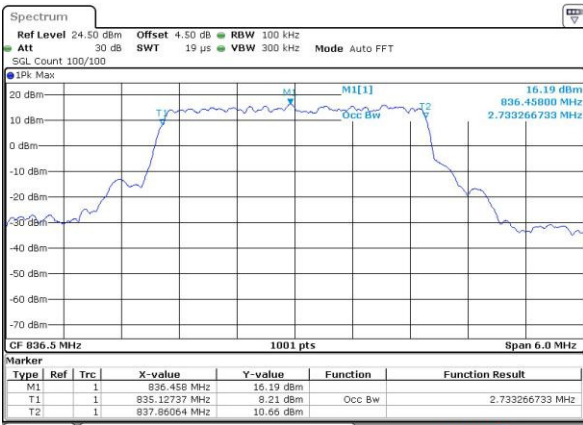

Date: 3 JUL 2016 21:51:31

LTE Band 5

Lowest Channel / 3MHz / QPSK

Date: 3.JUL.2016 22:06:36

Lowest Channel / 3MHz / 16QAM

Date: 3.JUL.2016 22:06:47

Middle Channel / 3MHz / QPSK

Date: 3.JUL.2016 22:21:51

Middle Channel / 3MHz / 16QAM

Date: 3.JUL.2016 22:22:02

Highest Channel / 3MHz / QPSK

Date: 3.JUL.2016 22:24:27

Highest Channel / 3MHz / 16QAM

Date: 3.JUL.2016 22:24:38

LTE Band 5

Lowest Channel / 5MHz / QPSK