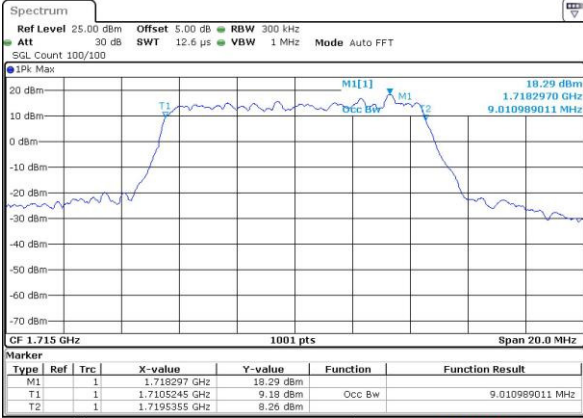

LTE Band 4

Lowest Channel / 5MHz / QPSK

Date: 4 JUL 2016 14:36:58

Lowest Channel / 5MHz / 16QAM

Date: 4 JUL 2016 14:37:09

Middle Channel / 5MHz / QPSK

Date: 4 JUL 2016 14:44:11

Middle Channel / 5MHz / 16QAM

Date: 4 JUL 2016 14:44:22

Highest Channel / 5MHz / QPSK

Date: 4 JUL 2016 14:46:48

Highest Channel / 5MHz / 16QAM

Date: 4 JUL 2016 14:46:59

LTE Band 4

Lowest Channel / 10MHz / QPSK

Date: 4 JUL 2016 14:53:59