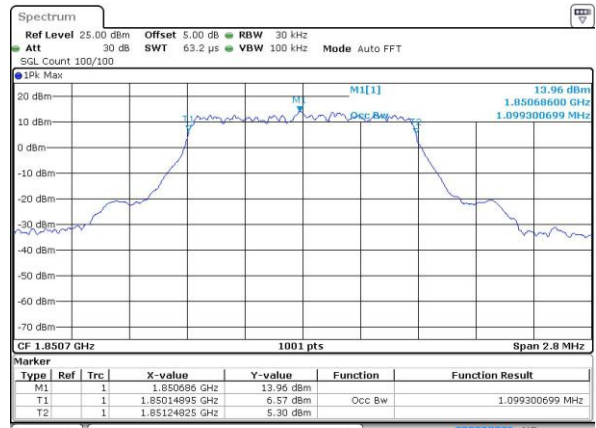

Mode	LTE Band 25 : 99%OBW(MHz)											
BW	1.4MHz		3MHz		5MHz		10MHz		15MHz		20MHz	
Mod.	QPSK	16QAM	QPSK	16QAM	QPSK	16QAM	QPSK	16QAM	QPSK	16QAM	QPSK	16QAM
Lowest CH	-	-	-	-	-	-	-	-	-	-	-	-
Middle CH	-	-	-	-	-	-	-	-	-	-	-	-
Highest CH	1.1	1.09	2.72	2.72	4.48	4.51	9.05	9.01	13.46	13.43	18.5	18.26

Mode	LTE Band 38 : 99%OBW(MHz)											
BW	1.4MHz		3MHz		5MHz		10MHz		15MHz		20MHz	
Mod.	QPSK	16QAM	QPSK	16QAM	QPSK	16QAM	QPSK	16QAM	QPSK	16QAM	QPSK	16QAM
Lowest CH	-	-	-	-	4.49	4.49	9.01	8.97	13.58	13.37	18.3	18.26
Middle CH	-	-	-	-	4.48	4.49	8.97	9.01	13.46	13.43	18.26	18.3
Highest CH	-	-	-	-	4.48	4.5	9.07	9.05	13.43	13.34	18.14	18.26

LTE Band 2

Lowest Channel / 1.4MHz / QPSK

Date: 4 JUL 2016 09:44:33

Lowest Channel / 1.4MHz / 16QAM

Date: 4 JUL 2016 09:44:44

Middle Channel / 1.4MHz / QPSK

Date: 4 JUL 2016 09:57:26

Middle Channel / 1.4MHz / 16QAM

Date: 4 JUL 2016 09:57:37

Highest Channel / 1.4MHz / QPSK

Date: 4 JUL 2016 10:00:02

Highest Channel / 1.4MHz / 16QAM

Date: 4 JUL 2016 10:00:13

LTE Band 2

Lowest Channel / 3MHz / QPSK

Date: 4.JUL.2016 10:07:14