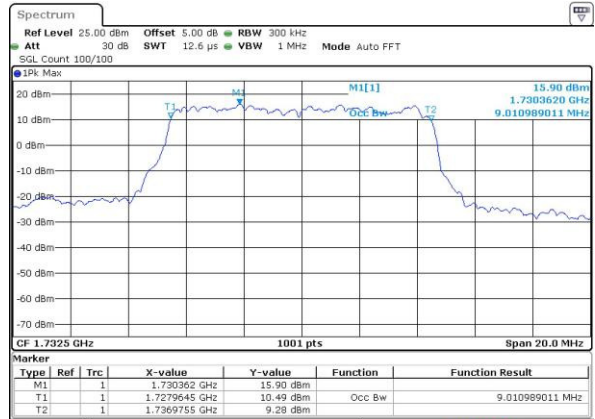

Date: 4 JUL 2016 14:44:22

Highest Channel / 5MHz / QPSK

Date: 4 JUL 2016 14:46:48

Highest Channel / 5MHz / 16QAM

Date: 4 JUL 2016 14:46:59

LTE Band 4

Lowest Channel / 10MHz / QPSK

Date: 4 JUL 2016 14:53:59

Lowest Channel / 10MHz / 16QAM

Date: 4 JUL 2016 14:54:10

Middle Channel / 10MHz / QPSK

Date: 4 JUL 2016 15:01:12

Middle Channel / 10MHz / 16QAM

Date: 4 JUL 2016 15:01:23

Highest Channel / 10MHz / QPSK

Date: 4 JUL 2016 15:03:49

Highest Channel / 10MHz / 16QAM

Date: 4 JUL 2016 15:04:00

LTE Band 4

Lowest Channel / 15MHz / QPSK

Date: 4.JUL.2016 15:11:01

Lowest Channel / 15MHz / 16QAM

Date: 4.JUL.2016 15:11:12

Middle Channel / 15MHz / QPSK