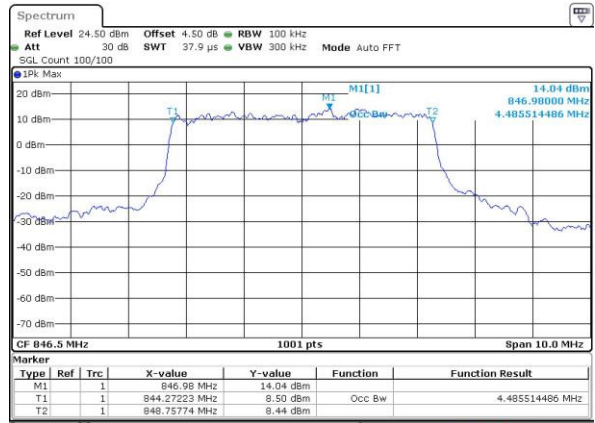

Middle Channel / 3MHz / 16QAM

Date: 3.JUL.2016 22:22:02

Highest Channel / 3MHz / QPSK

Date: 3.JUL.2016 22:24:27

Highest Channel / 3MHz / 16QAM

Date: 3.JUL.2016 22:24:38

LTE Band 5

Lowest Channel / 5MHz / QPSK

Date: 3.JUL.2016 22:39:41

Lowest Channel / 5MHz / 16QAM

Date: 3.JUL.2016 22:39:52

Middle Channel / 5MHz / QPSK

Date: 3.JUL.2016 22:54:96

Middle Channel / 5MHz / 16QAM

Date: 3.JUL.2016 22:55:07

Highest Channel / 5MHz / QPSK

Date: 3.JUL.2016 22:57:32

Highest Channel / 5MHz / 16QAM

Date: 3.JUL.2016 22:57:43

LTE Band 5

Lowest Channel / 10MHz / QPSK

Date: 3.JUL.2016 23:12:48

Lowest Channel / 10MHz / 16QAM

Date: 3.JUL.2016 23:12:59