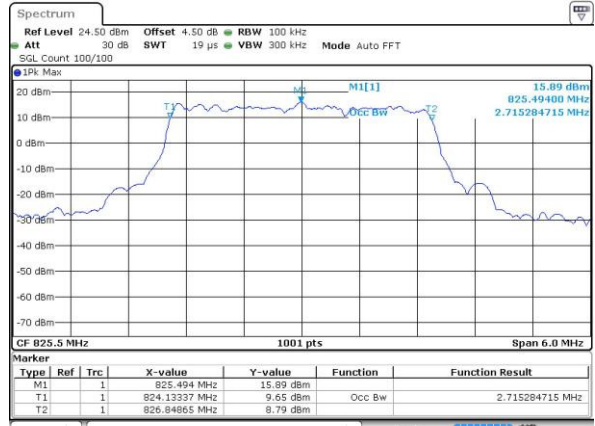

Date: 3 JUL 2016 21:51:31

LTE Band 5

Lowest Channel / 3MHz / QPSK

Date: 3.JUL.2016 22:06:36

Lowest Channel / 3MHz / 16QAM

Date: 3.JUL.2016 22:06:47

Middle Channel / 3MHz / QPSK

Date: 3.JUL.2016 22:21:51

Middle Channel / 3MHz / 16QAM

Date: 3.JUL.2016 22:22:02

Highest Channel / 3MHz / QPSK

Date: 3.JUL.2016 22:24:27

Highest Channel / 3MHz / 16QAM

Date: 3.JUL.2016 22:24:38

LTE Band 5

Lowest Channel / 5MHz / QPSK