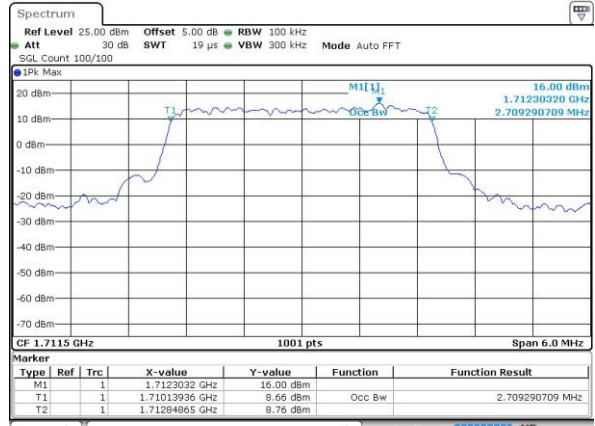

Date: 4 JUL 2016 14:02:50

Lowest Channel / 1.4MHz / 16QAM

Date: 4 JUL 2016 14:03:01

Middle Channel / 1.4MHz / QPSK

Date: 4 JUL 2016 14:10:03

Middle Channel / 1.4MHz / 16QAM

Date: 4 JUL 2016 14:10:14

Highest Channel / 1.4MHz / QPSK

Date: 4 JUL 2016 14:12:40

Highest Channel / 1.4MHz / 16QAM

Date: 4 JUL 2016 14:12:51

LTE Band 4

Lowest Channel / 3MHz / QPSK

Date: 4.JUL.2016 14:19:53

Lowest Channel / 3MHz / 16QAM

Date: 4.JUL.2016 14:20:04