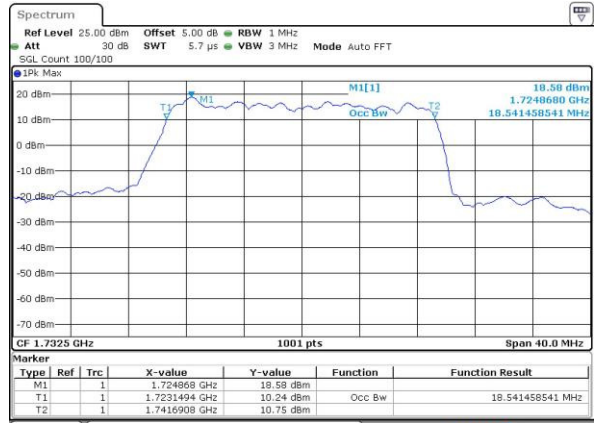

Date: 4.JUL.2016 15:18:12

Middle Channel / 15MHz / 16QAM

Date: 4.JUL.2016 15:18:24

Highest Channel / 15MHz / QPSK

Date: 4.JUL.2016 15:20:50

Highest Channel / 15MHz / 16QAM

Date: 4.JUL.2016 15:21:01

LTE Band 4

Lowest Channel / 20MHz / QPSK

Date: 4.JUL.2016 15:28:02

Lowest Channel / 20MHz / 16QAM

Date: 4.JUL.2016 15:28:14

Middle Channel / 20MHz / QPSK

Date: 4.JUL.2016 15:35:14

Middle Channel / 20MHz / 16QAM

Date: 4.JUL.2016 15:35:25

Highest Channel / 20MHz / QPSK

Date: 4.JUL.2016 15:37:50

Highest Channel / 20MHz / 16QAM

Date: 4.JUL.2016 15:38:01

LTE Band 5

Lowest Channel / 1.4MHz / QPSK

Date: 3 JUL 2016 21:33:28

Lowest Channel / 1.4MHz / 16QAM