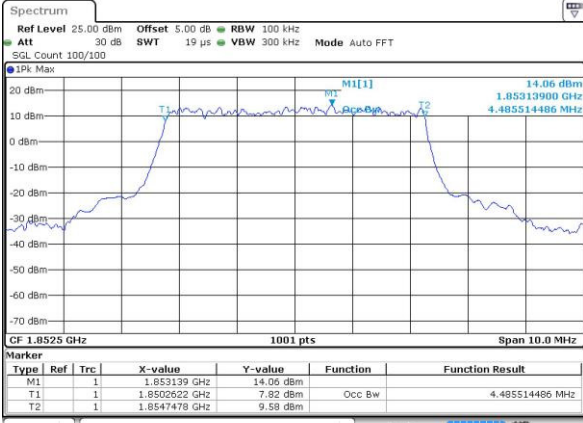

Highest Channel / 3MHz / 16QAM

Date: 4.JUL.2016 10:17:13

LTE Band 2

Lowest Channel / 5MHz / QPSK

Date: 4.JUL.2016 10:24:16

Lowest Channel / 5MHz / 16QAM

Date: 4.JUL.2016 10:24:27

Middle Channel / 5MHz / QPSK

Date: 4.JUL.2016 10:31:27

Middle Channel / 5MHz / 16QAM

Date: 4.JUL.2016 10:31:38

Highest Channel / 5MHz / QPSK

Date: 4.JUL.2016 10:34:04

Highest Channel / 5MHz / 16QAM

Date: 4.JUL.2016 10:34:15

LTE Band 2