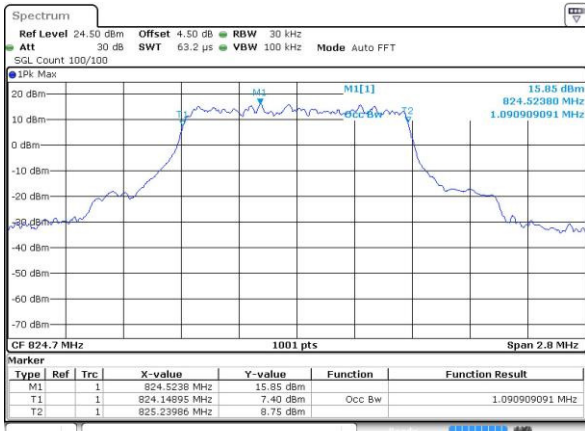

Highest Channel / 20MHz / QPSK

Date: 4.JUL.2016 15:37:50

Highest Channel / 20MHz / 16QAM

Date: 4.JUL.2016 15:38:01

LTE Band 5

Lowest Channel / 1.4MHz / QPSK

Date: 3 JUL 2016 21:33:28

Lowest Channel / 1.4MHz / 16QAM

Date: 3 JUL 2016 21:33:39

Middle Channel / 1.4MHz / QPSK

Date: 3 JUL 2016 21:48:44

Middle Channel / 1.4MHz / 16QAM

Date: 3 JUL 2016 21:48:55

Highest Channel / 1.4MHz / QPSK

Date: 3 JUL 2016 21:51:20

Highest Channel / 1.4MHz / 16QAM