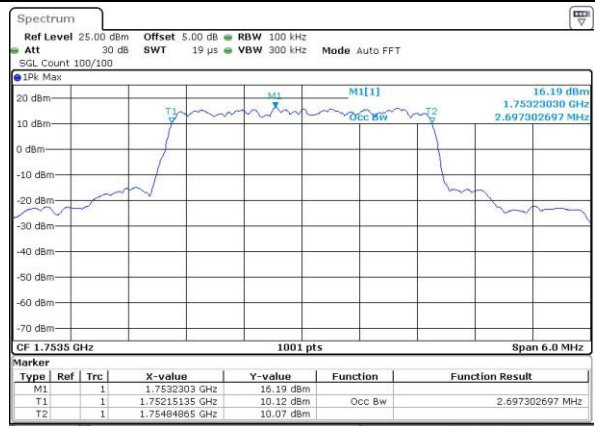

Date: 4 JUL 2016 14:12:40

Highest Channel / 1.4MHz / 16QAM

Date: 4 JUL 2016 14:12:51

LTE Band 4

Lowest Channel / 3MHz / QPSK

Date: 4.JUL.2016 14:19:53

Lowest Channel / 3MHz / 16QAM

Date: 4.JUL.2016 14:20:04

Middle Channel / 3MHz / QPSK

Date: 4.JUL.2016 14:27:07

Middle Channel / 3MHz / 16QAM

Date: 4.JUL.2016 14:27:18

Highest Channel / 3MHz / QPSK

Date: 4.JUL.2016 14:29:45

Highest Channel / 3MHz / 16QAM

Date: 4.JUL.2016 14:29:57

LTE Band 4

Lowest Channel / 5MHz / QPSK

Date: 4 JUL 2016 14:36:58

Lowest Channel / 5MHz / 16QAM

Date: 4 JUL 2016 14:37:09

Middle Channel / 5MHz / QPSK

Date: 4 JUL 2016 14:44:11

Middle Channel / 5MHz / 16QAM