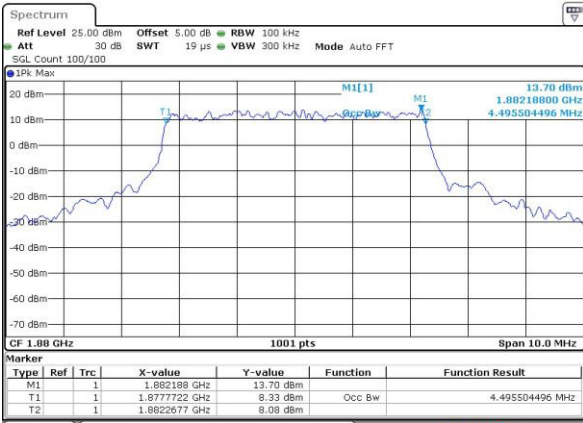

Highest Channel / 3MHz / 16QAM

Date: 4.JUL.2016 10:17:13

LTE Band 2

Lowest Channel / 5MHz / QPSK

Date: 4.JUL.2016 10:24:16

Lowest Channel / 5MHz / 16QAM

Date: 4.JUL.2016 10:24:27

Middle Channel / 5MHz / QPSK

Date: 4.JUL.2016 10:31:27

Middle Channel / 5MHz / 16QAM

Date: 4.JUL.2016 10:31:38

Highest Channel / 5MHz / QPSK

Date: 4.JUL.2016 10:34:04

Highest Channel / 5MHz / 16QAM

Date: 4.JUL.2016 10:34:15

LTE Band 2