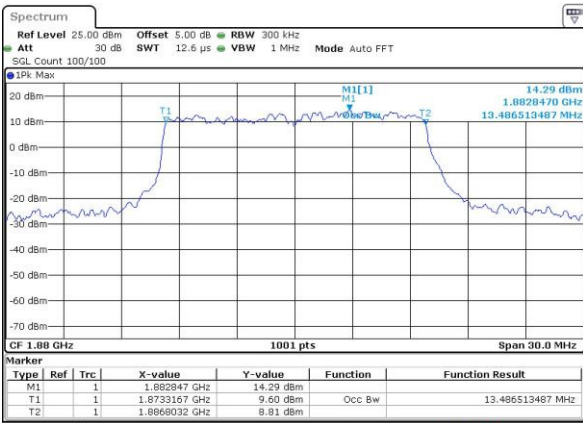

Middle Channel / 15MHz / QPSK

Date: 4.JUL.2016 11:05:31