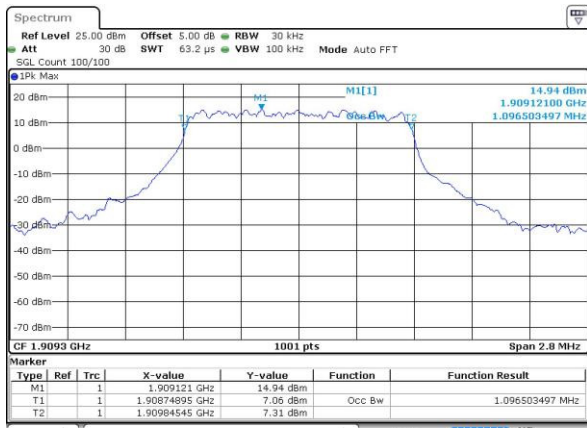

Mode	LTE Band 38 : 99%OBW(MHz)											
BW	1.4MHz		3MHz		5MHz		10MHz		15MHz		20MHz	
Mod.	QPSK	16QAM	QPSK	16QAM	QPSK	16QAM	QPSK	16QAM	QPSK	16QAM	QPSK	16QAM
Lowest CH	-	-	-	-	4.49	4.49	9.01	8.97	13.58	13.37	18.3	18.26
Middle CH	-	-	-	-	4.48	4.49	8.97	9.01	13.46	13.43	18.26	18.3
Highest CH	-	-	-	-	4.48	4.5	9.07	9.05	13.43	13.34	18.14	18.26

LTE Band 2

Lowest Channel / 1.4MHz / QPSK

Date: 4 JUL 2016 09:44:33

Lowest Channel / 1.4MHz / 16QAM

Date: 4 JUL 2016 09:44:44

Middle Channel / 1.4MHz / QPSK

Date: 4 JUL 2016 09:57:26

Middle Channel / 1.4MHz / 16QAM

Date: 4 JUL 2016 09:57:37

Highest Channel / 1.4MHz / QPSK

Date: 4 JUL 2016 10:00:02

Highest Channel / 1.4MHz / 16QAM

Date: 4 JUL 2016 10:00:13

LTE Band 2

Lowest Channel / 3MHz / QPSK

Date: 4.JUL.2016 10:07:14