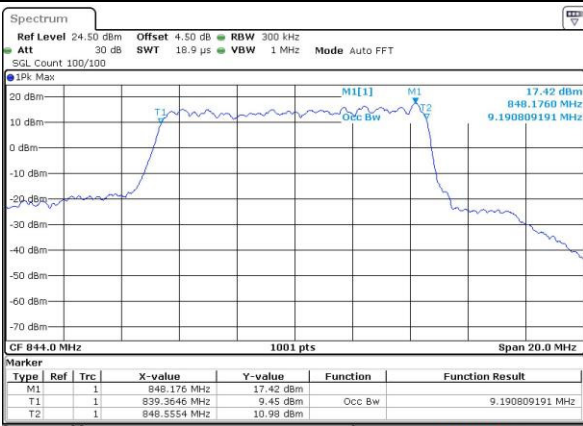

Date: 3.JUL.2016 22:57:32

Highest Channel / 5MHz / 16QAM

Date: 3.JUL.2016 22:57:43

LTE Band 5

Lowest Channel / 10MHz / QPSK

Date: 3.JUL.2016 23:12:48

Lowest Channel / 10MHz / 16QAM

Date: 3.JUL.2016 23:12:59

Middle Channel / 10MHz / QPSK

Date: 3.JUL.2016 23:49:12

Middle Channel / 10MHz / 16QAM

Date: 3.JUL.2016 23:28:13

Highest Channel / 10MHz / QPSK

Date: 3.JUL.2016 23:30:38

Highest Channel / 10MHz / 16QAM

Date: 3.JUL.2016 23:30:49

LTE Band 7

Lowest Channel / 5MHz / QPSK

Date: 4.JUL.2016 17:12:31

Lowest Channel / 5MHz / 16QAM

Date: 4.JUL.2016 17:12:53

Middle Channel / 5MHz / QPSK

Date: 4.JUL.2016 17:13:38

Middle Channel / 5MHz / 16QAM