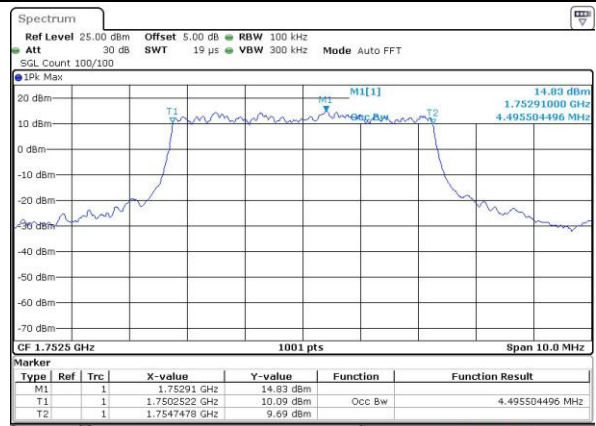

LTE Band 4

Lowest Channel / 5MHz / QPSK

Date: 4 JUL 2016 14:36:58

Lowest Channel / 5MHz / 16QAM

Date: 4 JUL 2016 14:37:09

Middle Channel / 5MHz / QPSK

Date: 4 JUL 2016 14:44:11

Middle Channel / 5MHz / 16QAM

Date: 4 JUL 2016 14:44:22

Highest Channel / 5MHz / QPSK

Date: 4 JUL 2016 14:46:48

Highest Channel / 5MHz / 16QAM

Date: 4 JUL 2016 14:46:59

LTE Band 4

Lowest Channel / 10MHz / QPSK

Date: 4 JUL 2016 14:53:59