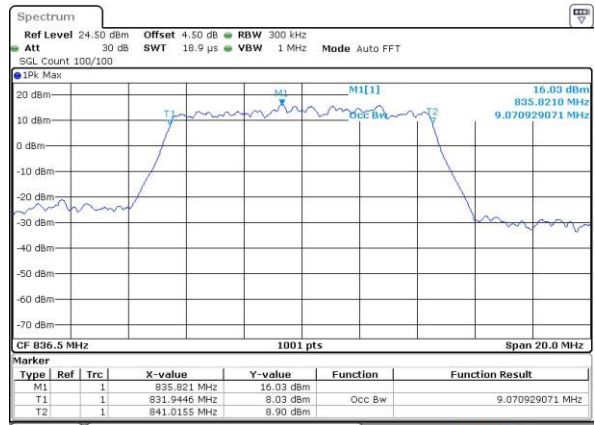

Middle Channel / 10MHz / 16QAM

Date: 3.JUL.2016 23:28:13