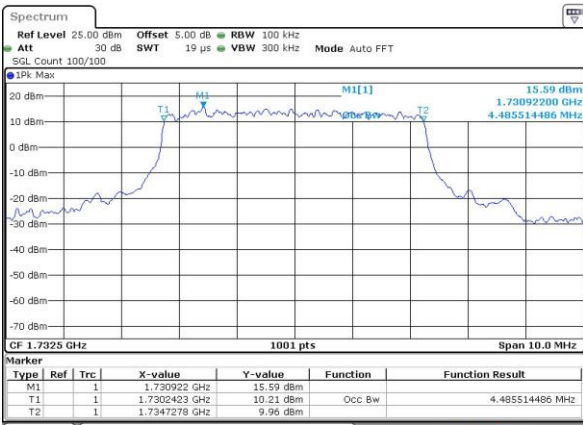

LTE Band 4

Lowest Channel / 5MHz / QPSK

Date: 4 JUL 2016 14:36:58

Lowest Channel / 5MHz / 16QAM

Date: 4 JUL 2016 14:37:09

Middle Channel / 5MHz / QPSK

Date: 4 JUL 2016 14:44:11

Middle Channel / 5MHz / 16QAM

Date: 4 JUL 2016 14:44:22

Highest Channel / 5MHz / QPSK

Date: 4 JUL 2016 14:46:48

Highest Channel / 5MHz / 16QAM

Date: 4 JUL 2016 14:46:59

LTE Band 4

Lowest Channel / 10MHz / QPSK

Date: 4 JUL 2016 14:53:59