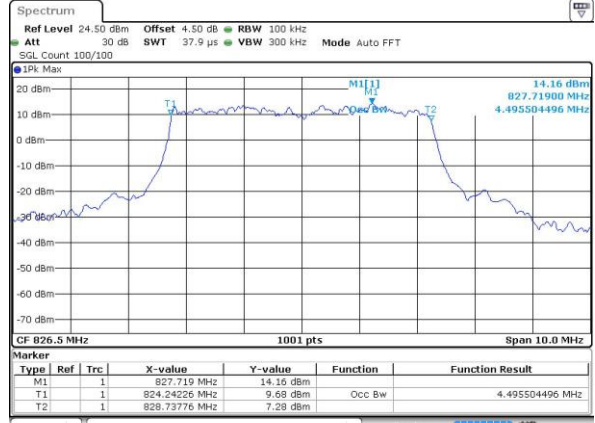

Lowest Channel / 5MHz / 16QAM

Date: 3.JUL.2016 22:39:52