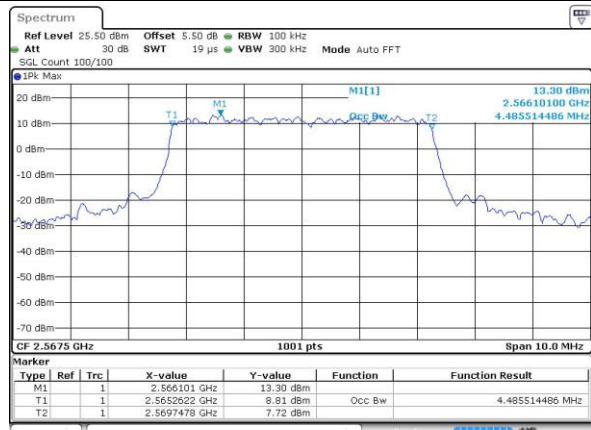

Highest Channel / 5MHz / 16QAM

Date: 4.JUL.2016 17:14:22