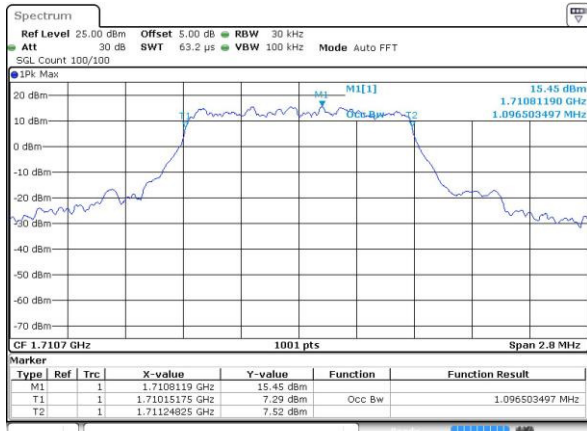

Date: 4.JUL.2016 11:08:19

LTE Band 2

Lowest Channel / 20MHz / QPSK

Date: 4.JUL.2016 11:15:20

Lowest Channel / 20MHz / 16QAM

Date: 4.JUL.2016 11:15:31

Middle Channel / 20MHz / QPSK

Date: 4.JUL.2016 11:22:33

Middle Channel / 20MHz / 16QAM

Date: 4.JUL.2016 11:22:44

Highest Channel / 20MHz / QPSK

Date: 4.JUL.2016 11:25:09

Highest Channel / 20MHz / 16QAM

Date: 4.JUL.2016 11:25:21

LTE Band 4

Lowest Channel / 1.4MHz / QPSK

Date: 4 JUL 2016 14:02:50

Lowest Channel / 1.4MHz / 16QAM

Date: 4 JUL 2016 14:03:01

Middle Channel / 1.4MHz / QPSK

Date: 4 JUL 2016 14:10:03

Middle Channel / 1.4MHz / 16QAM

Date: 4 JUL 2016 14:10:14

Highest Channel / 1.4MHz / QPSK

Date: 4 JUL 2016 14:12:40

Highest Channel / 1.4MHz / 16QAM

Date: 4 JUL 2016 14:12:51

LTE Band 4

Lowest Channel / 3MHz / QPSK

Date: 4.JUL.2016 14:19:53

Lowest Channel / 3MHz / 16QAM

Date: 4.JUL.2016 14:20:04