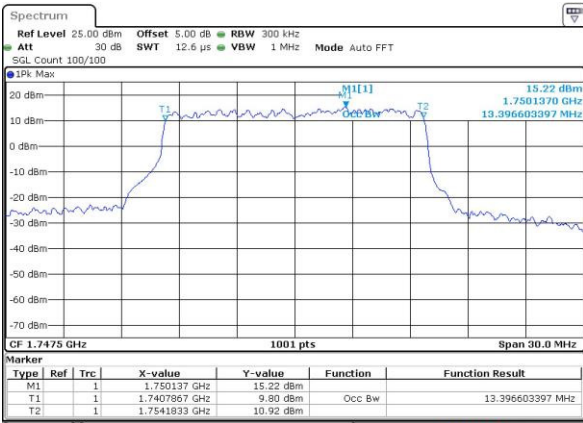

Highest Channel / 10MHz / 16QAM

Date: 4 JUL 2016 15:04:00

LTE Band 4

Lowest Channel / 15MHz / QPSK

Date: 4.JUL.2016 15:11:01

Lowest Channel / 15MHz / 16QAM

Date: 4.JUL.2016 15:11:12

Middle Channel / 15MHz / QPSK

Date: 4.JUL.2016 15:18:12

Middle Channel / 15MHz / 16QAM

Date: 4.JUL.2016 15:18:24

Highest Channel / 15MHz / QPSK

Date: 4.JUL.2016 15:20:50

Highest Channel / 15MHz / 16QAM

Date: 4.JUL.2016 15:21:01

LTE Band 4