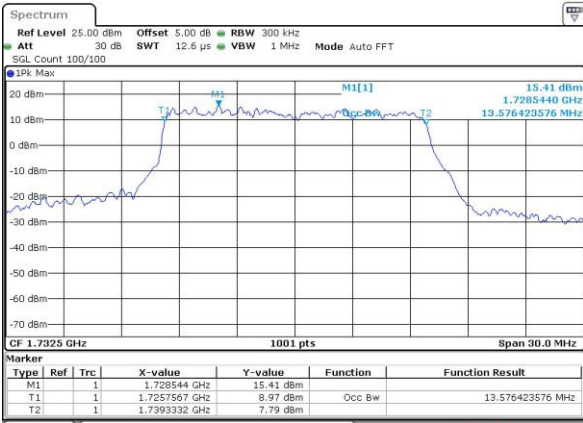

Highest Channel / 10MHz / 16QAM

Date: 4 JUL 2016 15:04:00

LTE Band 4

Lowest Channel / 15MHz / QPSK

Date: 4.JUL.2016 15:11:01

Lowest Channel / 15MHz / 16QAM

Date: 4.JUL.2016 15:11:12

Middle Channel / 15MHz / QPSK

Date: 4.JUL.2016 15:18:12

Middle Channel / 15MHz / 16QAM

Date: 4.JUL.2016 15:18:24

Highest Channel / 15MHz / QPSK

Date: 4.JUL.2016 15:20:50

Highest Channel / 15MHz / 16QAM

Date: 4.JUL.2016 15:21:01

LTE Band 4