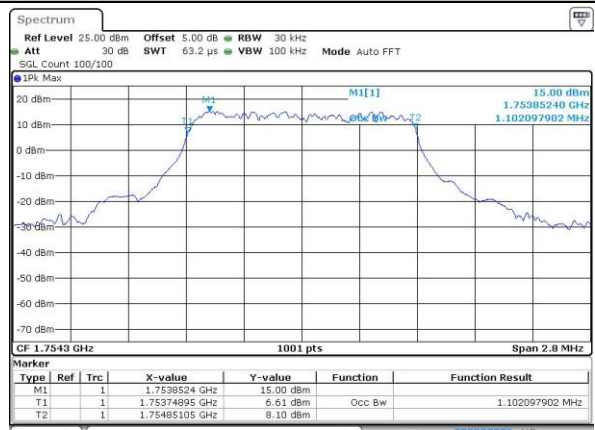

Middle Channel / 20MHz / 16QAM

Date: 4.JUL.2016 11:22:44

Highest Channel / 20MHz / QPSK

Date: 4.JUL.2016 11:25:09

Highest Channel / 20MHz / 16QAM

Date: 4.JUL.2016 11:25:21

LTE Band 4

Lowest Channel / 1.4MHz / QPSK

Date: 4 JUL 2016 14:02:50

Lowest Channel / 1.4MHz / 16QAM

Date: 4 JUL 2016 14:03:01

Middle Channel / 1.4MHz / QPSK

Date: 4 JUL 2016 14:10:03

Middle Channel / 1.4MHz / 16QAM

Date: 4 JUL 2016 14:10:14

Highest Channel / 1.4MHz / QPSK

Date: 4 JUL 2016 14:12:40

Highest Channel / 1.4MHz / 16QAM

Date: 4 JUL 2016 14:12:51

LTE Band 4

Lowest Channel / 3MHz / QPSK

Date: 4.JUL.2016 14:19:53

Lowest Channel / 3MHz / 16QAM

Date: 4.JUL.2016 14:20:04