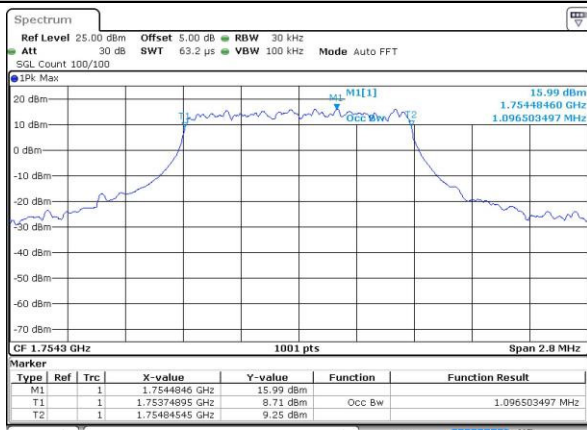

Middle Channel / 20MHz / 16QAM

Date: 4.JUL.2016 11:22:44

Highest Channel / 20MHz / QPSK

Date: 4.JUL.2016 11:25:09

Highest Channel / 20MHz / 16QAM

Date: 4.JUL.2016 11:25:21

LTE Band 4

Lowest Channel / 1.4MHz / QPSK

Date: 4 JUL 2016 14:02:50

Lowest Channel / 1.4MHz / 16QAM

Date: 4 JUL 2016 14:03:01

Middle Channel / 1.4MHz / QPSK

Date: 4 JUL 2016 14:10:03

Middle Channel / 1.4MHz / 16QAM

Date: 4 JUL 2016 14:10:14

Highest Channel / 1.4MHz / QPSK

Date: 4 JUL 2016 14:12:40

Highest Channel / 1.4MHz / 16QAM

Date: 4 JUL 2016 14:12:51

LTE Band 4

Lowest Channel / 3MHz / QPSK

Date: 4.JUL.2016 14:19:53

Lowest Channel / 3MHz / 16QAM

Date: 4.JUL.2016 14:20:04