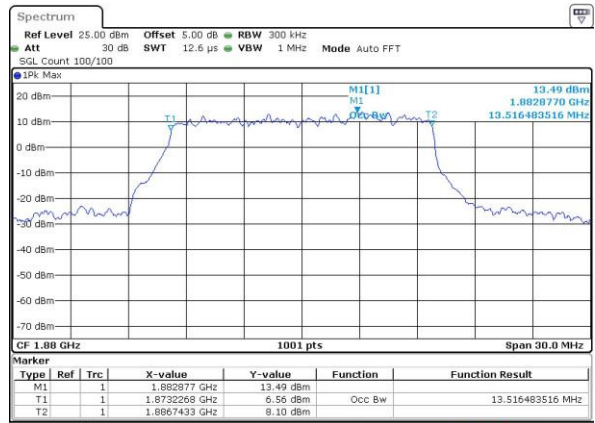

Middle Channel / 15MHz / 16QAM

Date: 4.JUL.2016 11:05:42