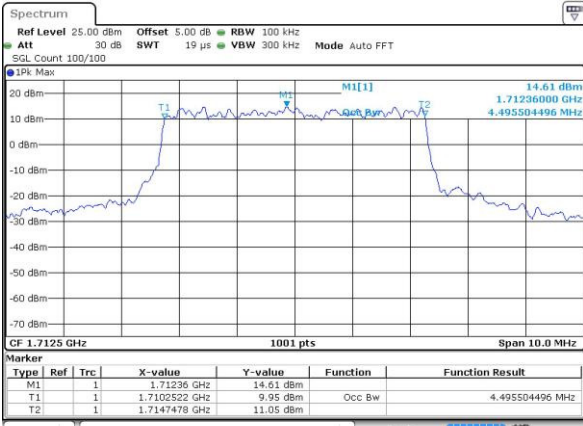

LTE Band 4

Lowest Channel / 5MHz / QPSK

Date: 4 JUL 2016 14:36:58