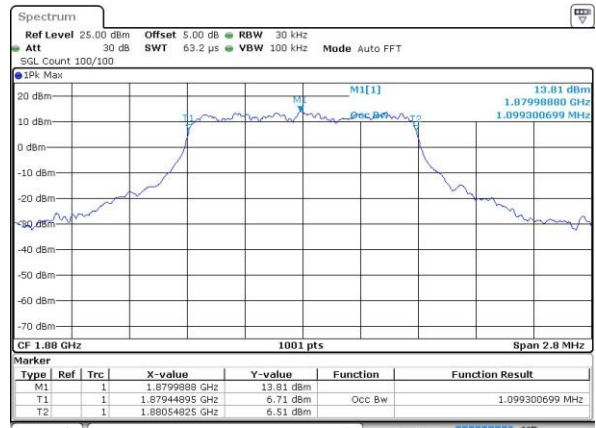

Mode	LTE Band 38 : 99%OBW(MHz)											
BW	1.4MHz		3MHz		5MHz		10MHz		15MHz		20MHz	
Mod.	QPSK	16QAM	QPSK	16QAM	QPSK	16QAM	QPSK	16QAM	QPSK	16QAM	QPSK	16QAM
Lowest CH	-	-	-	-	4.49	4.49	9.01	8.97	13.58	13.37	18.3	18.26
Middle CH	-	-	-	-	4.48	4.49	8.97	9.01	13.46	13.43	18.26	18.3
Highest CH	-	-	-	-	4.48	4.5	9.07	9.05	13.43	13.34	18.14	18.26

LTE Band 2

Lowest Channel / 1.4MHz / QPSK

Date: 4 JUL 2016 09:44:33

Lowest Channel / 1.4MHz / 16QAM

Date: 4 JUL 2016 09:44:44

Middle Channel / 1.4MHz / QPSK

Date: 4 JUL 2016 09:57:26

Middle Channel / 1.4MHz / 16QAM

Date: 4 JUL 2016 09:57:37

Highest Channel / 1.4MHz / QPSK

Date: 4 JUL 2016 10:00:02

Highest Channel / 1.4MHz / 16QAM

Date: 4 JUL 2016 10:00:13

LTE Band 2

Lowest Channel / 3MHz / QPSK

Date: 4.JUL.2016 10:07:14