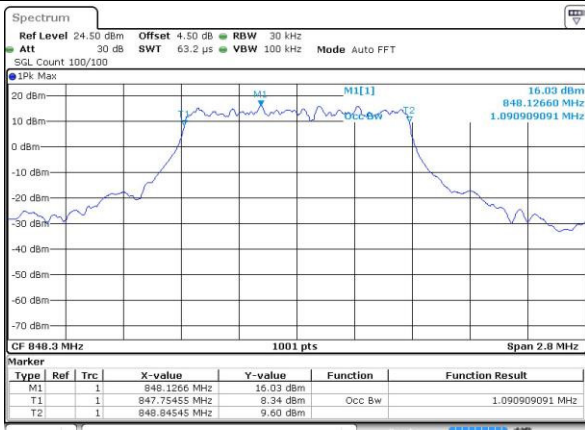

Highest Channel / 20MHz / QPSK

Date: 4.JUL.2016 15:37:50

Highest Channel / 20MHz / 16QAM

Date: 4.JUL.2016 15:38:01

LTE Band 5

Lowest Channel / 1.4MHz / QPSK

Date: 3 JUL 2016 21:33:28

Lowest Channel / 1.4MHz / 16QAM

Date: 3 JUL 2016 21:33:39

Middle Channel / 1.4MHz / QPSK

Date: 3 JUL 2016 21:48:44

Middle Channel / 1.4MHz / 16QAM

Date: 3 JUL 2016 21:48:55

Highest Channel / 1.4MHz / QPSK

Date: 3 JUL 2016 21:51:20

Highest Channel / 1.4MHz / 16QAM

Date: 3 JUL 2016 21:51:31

LTE Band 5

Lowest Channel / 3MHz / QPSK

Date: 3.JUL.2016 22:06:36

Lowest Channel / 3MHz / 16QAM

Date: 3.JUL.2016 22:06:47

Middle Channel / 3MHz / QPSK

Date: 3.JUL.2016 22:21:51