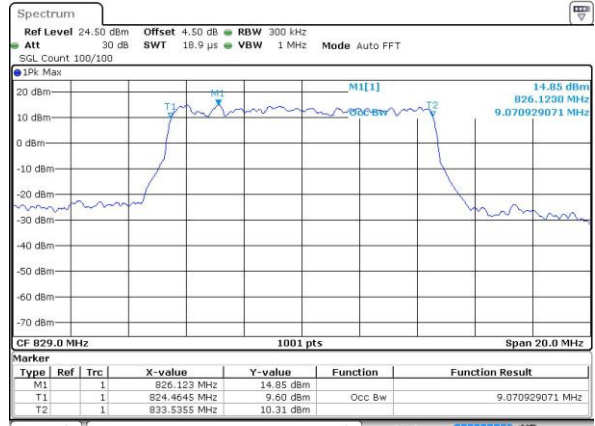

Date: 3.JUL.2016 22:57:32

Highest Channel / 5MHz / 16QAM

Date: 3.JUL.2016 22:57:43

LTE Band 5

Lowest Channel / 10MHz / QPSK

Date: 3.JUL.2016 23:12:48

Lowest Channel / 10MHz / 16QAM

Date: 3.JUL.2016 23:12:59