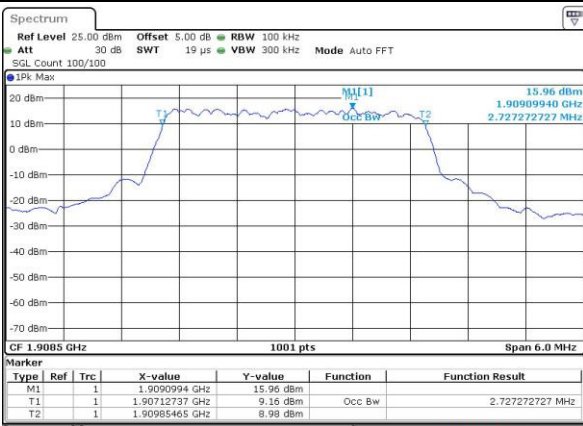

Date: 4 JUL 2016 09:57:37

Highest Channel / 1.4MHz / QPSK

Date: 4 JUL 2016 10:00:02

Highest Channel / 1.4MHz / 16QAM

Date: 4 JUL 2016 10:00:13

LTE Band 2

Lowest Channel / 3MHz / QPSK

Date: 4.JUL.2016 10:07:14

Lowest Channel / 3MHz / 16QAM

Date: 4.JUL.2016 10:07:25

Middle Channel / 3MHz / QPSK

Date: 4.JUL.2016 10:14:25

Middle Channel / 3MHz / 16QAM

Date: 4.JUL.2016 10:14:36

Highest Channel / 3MHz / QPSK

Date: 4.JUL.2016 10:17:02

Highest Channel / 3MHz / 16QAM

Date: 4.JUL.2016 10:17:13

LTE Band 2

Lowest Channel / 5MHz / QPSK

Date: 4.JUL.2016 10:24:16

Lowest Channel / 5MHz / 16QAM

Date: 4.JUL.2016 10:24:27

Middle Channel / 5MHz / QPSK