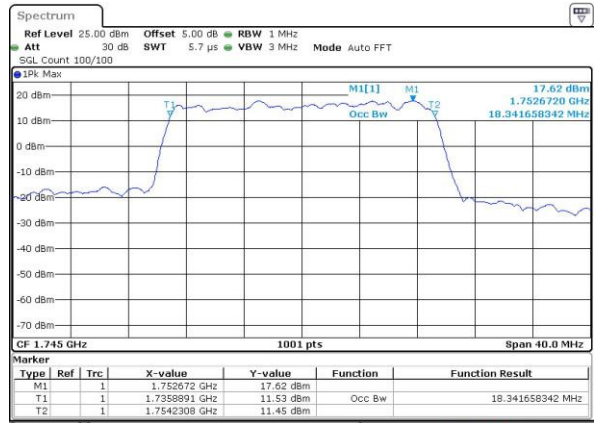

Highest Channel / 10MHz / 16QAM

Date: 4 JUL 2016 15:04:00

LTE Band 4

Lowest Channel / 15MHz / QPSK

Date: 4.JUL.2016 15:11:01

Lowest Channel / 15MHz / 16QAM

Date: 4.JUL.2016 15:11:12

Middle Channel / 15MHz / QPSK

Date: 4.JUL.2016 15:18:12

Middle Channel / 15MHz / 16QAM

Date: 4.JUL.2016 15:18:24

Highest Channel / 15MHz / QPSK

Date: 4.JUL.2016 15:20:50

Highest Channel / 15MHz / 16QAM

Date: 4.JUL.2016 15:21:01

LTE Band 4

Lowest Channel / 20MHz / QPSK

Date: 4.JUL.2016 15:28:02

Lowest Channel / 20MHz / 16QAM

Date: 4.JUL.2016 15:28:14

Middle Channel / 20MHz / QPSK

Date: 4.JUL.2016 15:35:14

Middle Channel / 20MHz / 16QAM

Date: 4.JUL.2016 15:35:25

Highest Channel / 20MHz / QPSK

Date: 4.JUL.2016 15:37:50

Highest Channel / 20MHz / 16QAM

Date: 4.JUL.2016 15:38:01

LTE Band 5

Lowest Channel / 1.4MHz / QPSK

Date: 3 JUL 2016 21:33:28

Lowest Channel / 1.4MHz / 16QAM