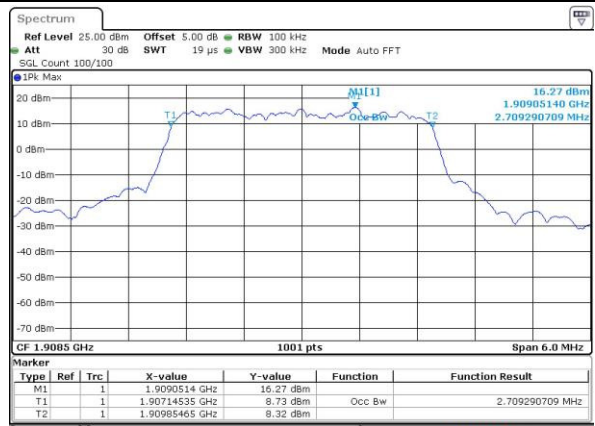

Date: 4 JUL 2016 09:57:37

Highest Channel / 1.4MHz / QPSK

Date: 4 JUL 2016 10:00:02

Highest Channel / 1.4MHz / 16QAM

Date: 4 JUL 2016 10:00:13

LTE Band 2

Lowest Channel / 3MHz / QPSK

Date: 4.JUL.2016 10:07:14

Lowest Channel / 3MHz / 16QAM

Date: 4.JUL.2016 10:07:25

Middle Channel / 3MHz / QPSK

Date: 4.JUL.2016 10:14:25

Middle Channel / 3MHz / 16QAM

Date: 4.JUL.2016 10:14:36

Highest Channel / 3MHz / QPSK

Date: 4.JUL.2016 10:17:02

Highest Channel / 3MHz / 16QAM

Date: 4.JUL.2016 10:17:13

LTE Band 2

Lowest Channel / 5MHz / QPSK

Date: 4.JUL.2016 10:24:16

Lowest Channel / 5MHz / 16QAM

Date: 4.JUL.2016 10:24:27

Middle Channel / 5MHz / QPSK