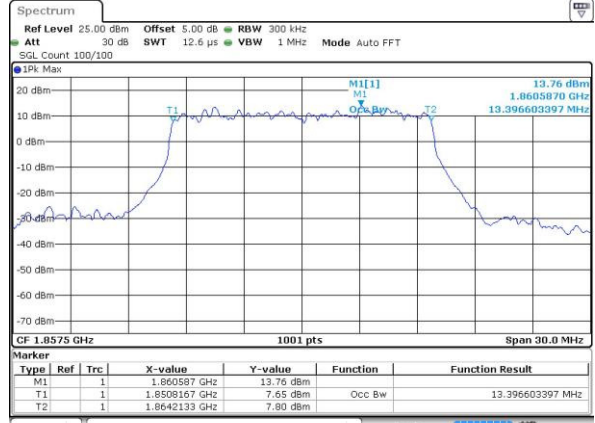

Highest Channel / 10MHz / QPSK

Date: 4.JUL.2016 10:51:06

Highest Channel / 10MHz / 16QAM

Date: 4.JUL.2016 10:51:18

LTE Band 2

Lowest Channel / 15MHz / QPSK

Date: 4.JUL.2016 10:58:18

Lowest Channel / 15MHz / 16QAM