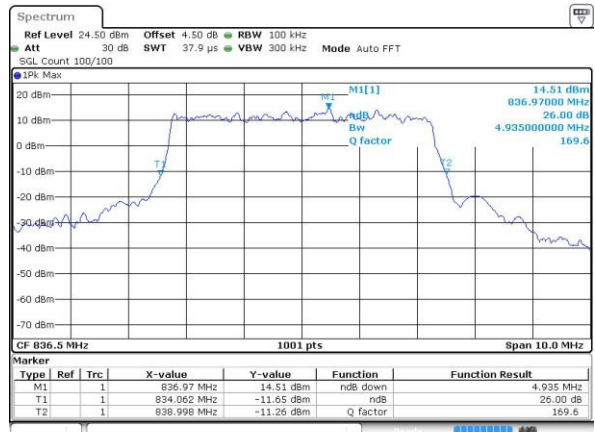

Date: 3.JUL.2016 22:22:25

Highest Channel / 3MHz / QPSK

Date: 3.JUL.2016 22:24:49

Highest Channel / 3MHz / 16QAM

Date: 3.JUL.2016 22:25:00

LTE Band 5

Lowest Channel / 5MHz / QPSK

Date: 3.JUL.2016 22:40:03

Lowest Channel / 5MHz / 16QAM

Date: 3.JUL.2016 22:40:14

Middle Channel / 5MHz / QPSK

Date: 3.JUL.2016 22:55:18

Middle Channel / 5MHz / 16QAM

Date: 3.JUL.2016 22:55:30

Highest Channel / 5MHz / QPSK

Date: 3.JUL.2016 22:57:55

Highest Channel / 5MHz / 16QAM

Date: 3.JUL.2016 22:58:06

LTE Band 5

Lowest Channel / 10MHz / QPSK

Date: 3.JUL.2016 23:13:10

Lowest Channel / 10MHz / 16QAM

Date: 3.JUL.2016 23:48:22

Middle Channel / 10MHz / QPSK