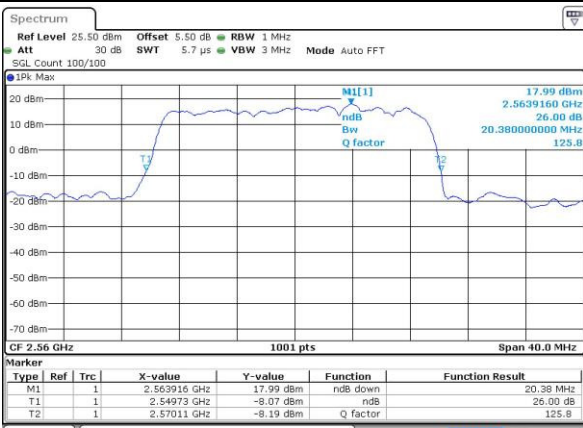

Date: 4.JUL.2016 18:04:06

Lowest Channel / 20MHz / 16QAM

Date: 4.JUL.2016 18:03:43

Middle Channel / 20MHz / QPSK

Date: 4.JUL.2016 18:04:28

Middle Channel / 20MHz / 16QAM

Date: 4.JUL.2016 18:04:50

Highest Channel / 20MHz / QPSK

Date: 4.JUL.2016 18:05:34

Highest Channel / 20MHz / 16QAM

Date: 4.JUL.2016 18:05:12

LTE Band 12

Lowest Channel / 1.4MHz / QPSK

Date: 4 JUL 2016 02:02:04

Lowest Channel / 1.4MHz / 16QAM

Date: 4 JUL 2016 02:01:52