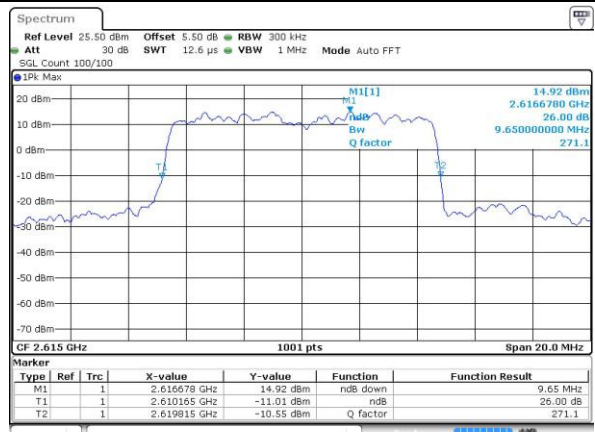

LTE Band 38

Lowest Channel / 10MHz / QPSK

Date: 5 JUL 2016 01:10:25

Lowest Channel / 10MHz / 16QAM

Date: 5 JUL 2016 01:10:49

Middle Channel / 10MHz / QPSK

Date: 5 JUL 2016 01:11:46

Middle Channel / 10MHz / 16QAM

Date: 5 JUL 2016 01:11:26

Highest Channel / 10MHz / QPSK

Date: 5 JUL 2016 01:12:11

Highest Channel / 10MHz / 16QAM

Date: 5 JUL 2016 01:12:32

LTE Band 38

Lowest Channel / 15MHz / QPSK

Date: 5 JUL 2016 01:13:19