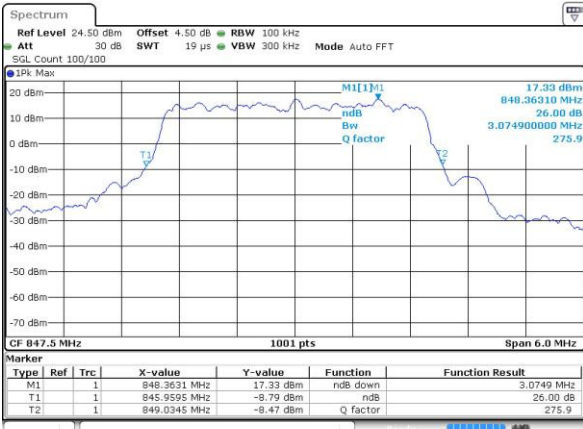

LTE Band 5

Lowest Channel / 3MHz / QPSK

Date: 3.JUL.2016 22:06:58

Lowest Channel / 3MHz / 16QAM

Date: 3.JUL.2016 22:07:10

Middle Channel / 3MHz / QPSK

Date: 3.JUL.2016 22:22:14

Middle Channel / 3MHz / 16QAM

Date: 3.JUL.2016 22:22:25

Highest Channel / 3MHz / QPSK

Date: 3.JUL.2016 22:24:49

Highest Channel / 3MHz / 16QAM

Date: 3.JUL.2016 22:25:00

LTE Band 5

Lowest Channel / 5MHz / QPSK

Date: 3.JUL.2016 22:40:03