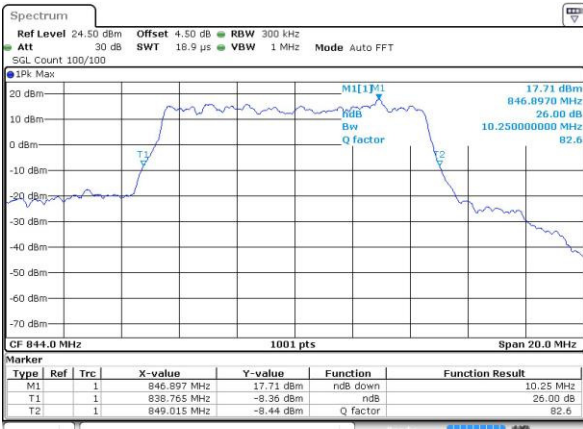

Highest Channel / 5MHz / 16QAM

Date: 3.JUL.2016 22:58:06

LTE Band 5

Lowest Channel / 10MHz / QPSK

Date: 3.JUL.2016 23:13:10

Lowest Channel / 10MHz / 16QAM

Date: 3.JUL.2016 23:48:22

Middle Channel / 10MHz / QPSK

Date: 3.JUL.2016 23:28:25

Middle Channel / 10MHz / 16QAM

Date: 3.JUL.2016 23:28:36

Highest Channel / 10MHz / QPSK

Date: 3.JUL.2016 23:31:00

Highest Channel / 10MHz / 16QAM

Date: 3.JUL.2016 23:31:11

LTE Band 7