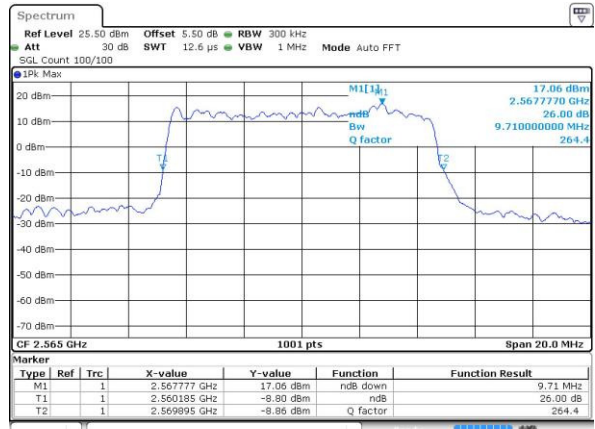

Highest Channel / 5MHz / QPSK

Date: 4 JUL 2016 17:14:11

Highest Channel / 5MHz / 16QAM

Date: 4 JUL 2016 17:14:33

LTE Band 7

Lowest Channel / 10MHz / QPSK

Date: 4.JUL.2016 17:29:42

Lowest Channel / 10MHz / 16QAM

Date: 4.JUL.2016 17:30:04

Middle Channel / 10MHz / QPSK

Date: 4.JUL.2016 17:30:48

Middle Channel / 10MHz / 16QAM

Date: 4.JUL.2016 17:30:26

Highest Channel / 10MHz / QPSK

Date: 4.JUL.2016 17:31:10

Highest Channel / 10MHz / 16QAM

Date: 4.JUL.2016 17:31:32

LTE Band 7

Lowest Channel / 15MHz / QPSK

Date: 4.JUL.2016 17:47:06

Lowest Channel / 15MHz / 16QAM

Date: 4.JUL.2016 17:46:44

Middle Channel / 15MHz / QPSK

Date: 4.JUL.2016 17:47:28