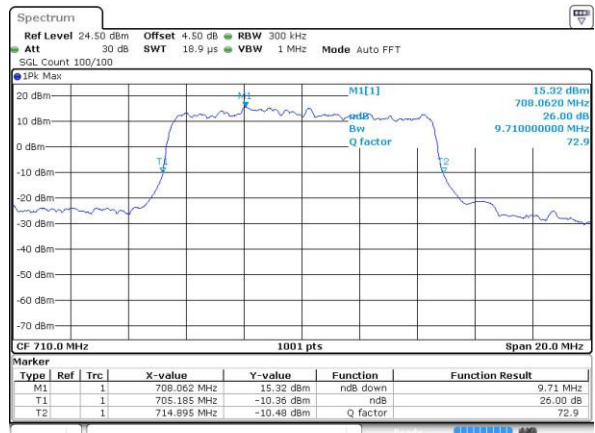

Middle Channel / 10MHz / 16QAM

Date: 4.JUL.2016 01:03:23