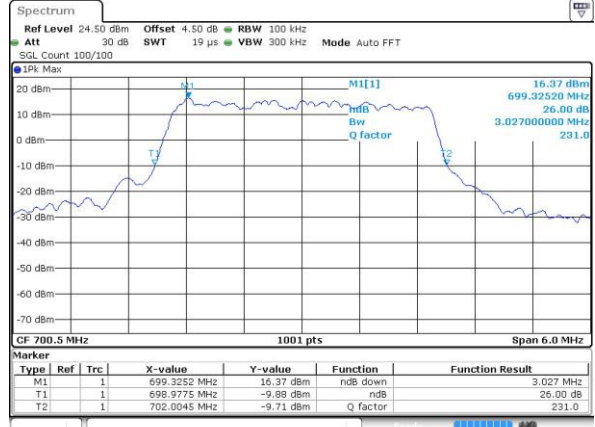

Date: 4.JUL.2016 18:05:34

Highest Channel / 20MHz / 16QAM

Date: 4.JUL.2016 18:05:12

LTE Band 12

Lowest Channel / 1.4MHz / QPSK

Date: 4 JUL 2016 02:02:04

Lowest Channel / 1.4MHz / 16QAM

Date: 4 JUL 2016 02:01:52

Middle Channel / 1.4MHz / QPSK

Date: 4 JUL 2016 02:01:29

Middle Channel / 1.4MHz / 16QAM

Date: 4 JUL 2016 02:01:41

Highest Channel / 1.4MHz / QPSK

Date: 4 JUL 2016 02:01:18

Highest Channel / 1.4MHz / 16QAM

Date: 4 JUL 2016 01:29:10

LTE Band 12

Lowest Channel / 3MHz / QPSK

Date: 4.JUL.2016 02:35:07

Lowest Channel / 3MHz / 16QAM

Date: 4.JUL.2016 02:34:56

Middle Channel / 3MHz / QPSK

Date: 4.JUL.2016 02:34:34

Middle Channel / 3MHz / 16QAM

Date: 4.JUL.2016 02:34:45

Highest Channel / 3MHz / QPSK

Date: 4.JUL.2016 02:34:22

Highest Channel / 3MHz / 16QAM

Date: 4.JUL.2016 02:34:11

LTE Band 12

Lowest Channel / 5MHz / QPSK

Date: 4.JUL.2016 03:27:42