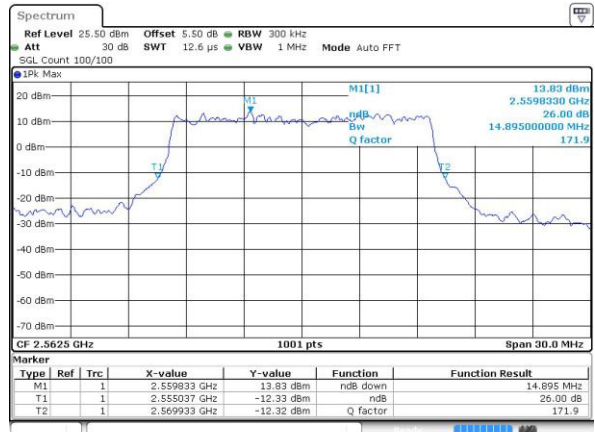

Date: 4.JUL.2016 17:31:32

LTE Band 7

Lowest Channel / 15MHz / QPSK

Date: 4.JUL.2016 17:47:06

Lowest Channel / 15MHz / 16QAM

Date: 4.JUL.2016 17:46:44

Middle Channel / 15MHz / QPSK

Date: 4.JUL.2016 17:47:28

Middle Channel / 15MHz / 16QAM

Date: 4.JUL.2016 17:47:50

Highest Channel / 15MHz / QPSK

Date: 4.JUL.2016 17:48:34

Highest Channel / 15MHz / 16QAM

Date: 4.JUL.2016 17:48:12

LTE Band 7

Lowest Channel / 20MHz / QPSK