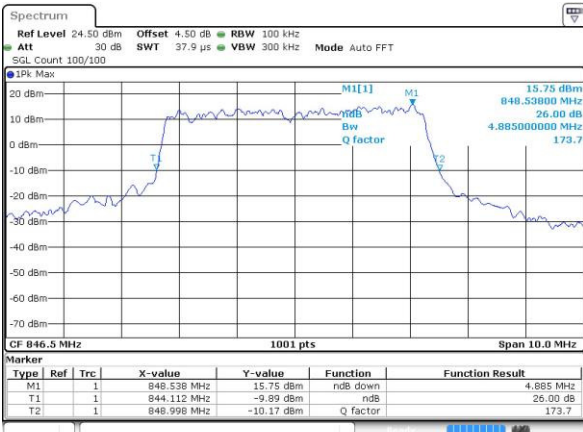

Lowest Channel / 5MHz / 16QAM

Date: 3.JUL.2016 22:40:14

Middle Channel / 5MHz / QPSK

Date: 3.JUL.2016 22:55:18

Middle Channel / 5MHz / 16QAM

Date: 3.JUL.2016 22:55:30

Highest Channel / 5MHz / QPSK

Date: 3.JUL.2016 22:57:55

Highest Channel / 5MHz / 16QAM

Date: 3.JUL.2016 22:58:06

LTE Band 5

Lowest Channel / 10MHz / QPSK

Date: 3.JUL.2016 23:13:10

Lowest Channel / 10MHz / 16QAM

Date: 3.JUL.2016 23:48:22

Middle Channel / 10MHz / QPSK