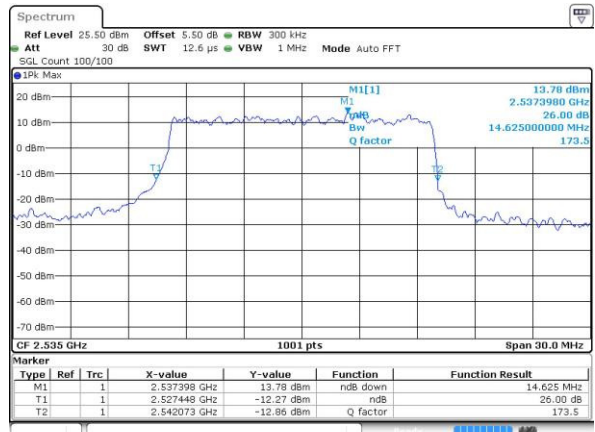

Date: 4.JUL.2016 17:31:32

LTE Band 7

Lowest Channel / 15MHz / QPSK

Date: 4.JUL.2016 17:47:06

Lowest Channel / 15MHz / 16QAM

Date: 4.JUL.2016 17:46:44

Middle Channel / 15MHz / QPSK

Date: 4.JUL.2016 17:47:28

Middle Channel / 15MHz / 16QAM

Date: 4.JUL.2016 17:47:50

Highest Channel / 15MHz / QPSK

Date: 4.JUL.2016 17:48:34

Highest Channel / 15MHz / 16QAM

Date: 4.JUL.2016 17:48:12

LTE Band 7

Lowest Channel / 20MHz / QPSK