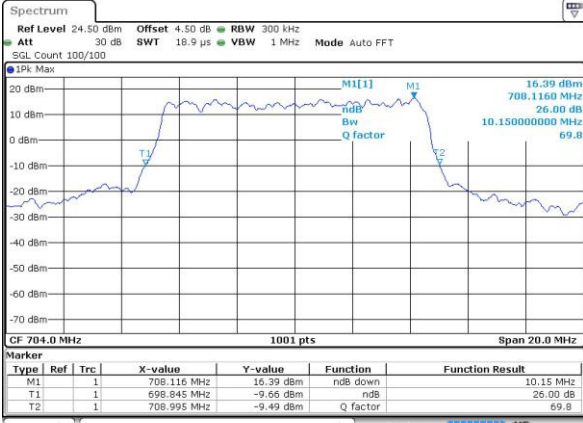

Lowest Channel / 5MHz / 16QAM

Date: 4.JUL.2016 03:27:30

Middle Channel / 5MHz / QPSK

Date: 4.JUL.2016 03:27:06

Middle Channel / 5MHz / 16QAM

Date: 4.JUL.2016 03:27:17

Highest Channel / 5MHz / QPSK

Date: 4.JUL.2016 03:26:55

Highest Channel / 5MHz / 16QAM

Date: 4.JUL.2016 03:26:43

LTE Band 12

Lowest Channel / 10MHz / QPSK

Date: 4.JUL.2016 03:30:03

Lowest Channel / 10MHz / 16QAM

Date: 4.JUL.2016 03:29:51

Middle Channel / 10MHz / QPSK

Date: 4.JUL.2016 03:29:26

Middle Channel / 10MHz / 16QAM

Date: 4.JUL.2016 03:29:39

Highest Channel / 10MHz / QPSK

Date: 4.JUL.2016 03:29:14

Highest Channel / 10MHz / 16QAM

Date: 4.JUL.2016 03:29:02

LTE Band 17