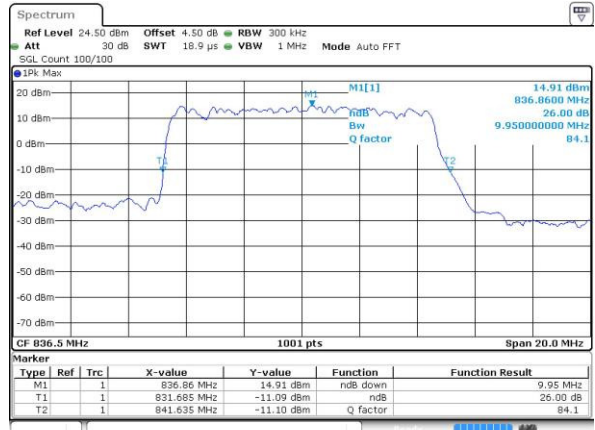

Highest Channel / 5MHz / 16QAM

Date: 3.JUL.2016 22:58:06

LTE Band 5

Lowest Channel / 10MHz / QPSK

Date: 3.JUL.2016 23:13:10

Lowest Channel / 10MHz / 16QAM

Date: 3.JUL.2016 23:48:22

Middle Channel / 10MHz / QPSK

Date: 3.JUL.2016 23:28:25

Middle Channel / 10MHz / 16QAM

Date: 3.JUL.2016 23:28:36

Highest Channel / 10MHz / QPSK

Date: 3.JUL.2016 23:31:00

Highest Channel / 10MHz / 16QAM

Date: 3.JUL.2016 23:31:11

LTE Band 7