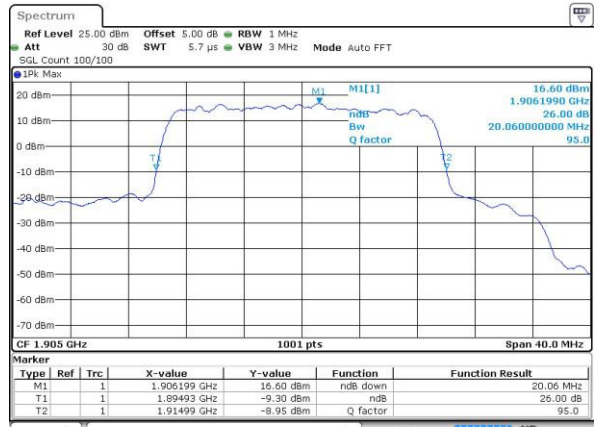

Highest Channel / 3MHz / 16QAM

Date: 4.JUL.2016 22:12:54

Highest Channel / 5MHz / QPSK

Date: 4.JUL.2016 22:13:29

Highest Channel / 5MHz / 16QAM

Date: 4.JUL.2016 22:13:50

LTE Band 25

Highest Channel / 10MHz / QPSK

Date: 4 JUL 2016 22:23:00

Highest Channel / 10MHz / 16QAM

Date: 4 JUL 2016 22:22:50

Highest Channel / 15MHz / QPSK

Date: 4 JUL 2016 22:39:55

Highest Channel / 15MHz / 16QAM

Date: 4 JUL 2016 22:24:01

Highest Channel / 20MHz / QPSK

Date: 4 JUL 2016 22:38:41

Highest Channel / 20MHz / 16QAM

Date: 4 JUL 2016 22:37:59

LTE Band 38

Lowest Channel / 5MHz / QPSK

Date: 4 JUL 2016 23:19:17

Lowest Channel / 5MHz / 16QAM

Date: 4 JUL 2016 23:19:44