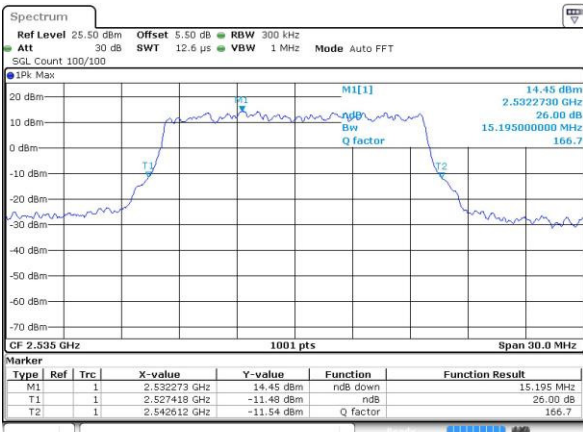

Date: 4.JUL.2016 17:31:32

LTE Band 7

Lowest Channel / 15MHz / QPSK

Date: 4.JUL.2016 17:47:06

Lowest Channel / 15MHz / 16QAM

Date: 4.JUL.2016 17:46:44

Middle Channel / 15MHz / QPSK

Date: 4.JUL.2016 17:47:28

Middle Channel / 15MHz / 16QAM

Date: 4.JUL.2016 17:47:50

Highest Channel / 15MHz / QPSK

Date: 4.JUL.2016 17:48:34

Highest Channel / 15MHz / 16QAM

Date: 4.JUL.2016 17:48:12

LTE Band 7

Lowest Channel / 20MHz / QPSK