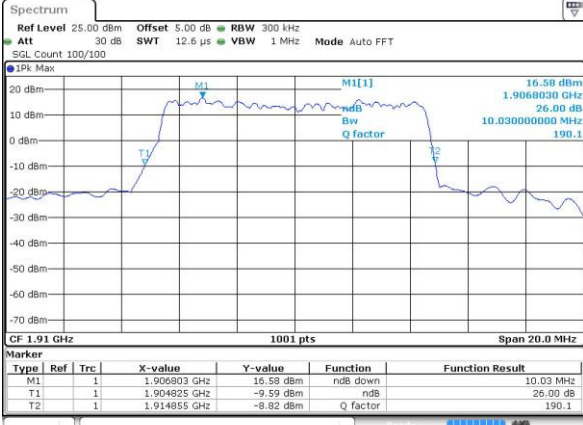

Date: 4.JUL.2016 01:05:57

LTE Band 25

Highest Channel / 1.4MHz / QPSK

Date: 4.JUL.2016 21:51:14

Highest Channel / 1.4MHz / 16QAM

Date: 4.JUL.2016 21:51:37

Highest Channel / 3MHz / QPSK

Date: 4.JUL.2016 22:12:42

Highest Channel / 3MHz / 16QAM

Date: 4.JUL.2016 22:12:54

Highest Channel / 5MHz / QPSK

Date: 4.JUL.2016 22:13:29

Highest Channel / 5MHz / 16QAM

Date: 4.JUL.2016 22:13:50

LTE Band 25

Highest Channel / 10MHz / QPSK