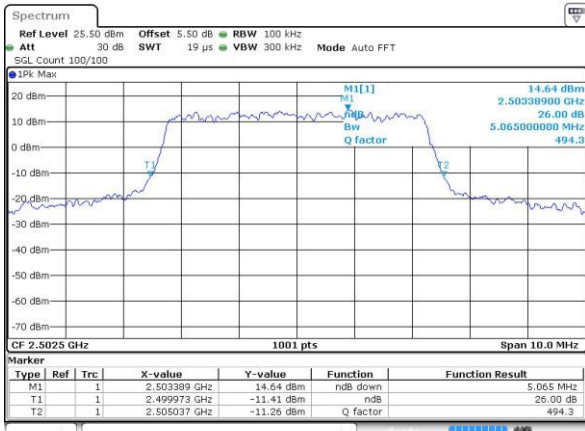

LTE Band 7

Lowest Channel / 5MHz / QPSK

Date: 4 JUL 2016 17:12:42