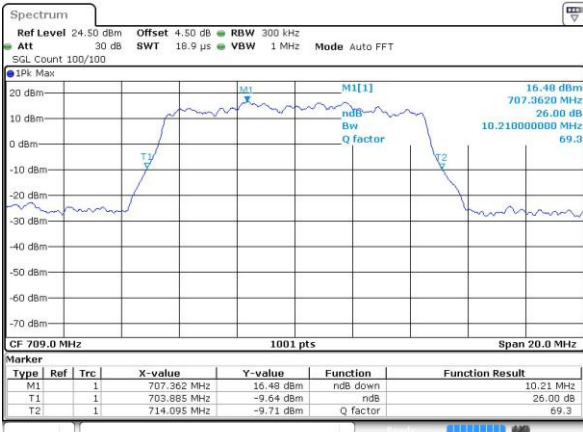

Highest Channel / 5MHz / QPSK

Date: 4 JUL 2016 00:48:41

Highest Channel / 5MHz / 16QAM

Date: 4 JUL 2016 00:48:53

LTE Band 17

Lowest Channel / 10MHz / QPSK

Date: 4.JUL.2016 00:55:56

Lowest Channel / 10MHz / 16QAM

Date: 4.JUL.2016 01:05:57

LTE Band 25

Highest Channel / 1.4MHz / QPSK

Date: 4.JUL.2016 21:51:14

Highest Channel / 1.4MHz / 16QAM

Date: 4.JUL.2016 21:51:37

Highest Channel / 3MHz / QPSK

Date: 4.JUL.2016 22:12:42