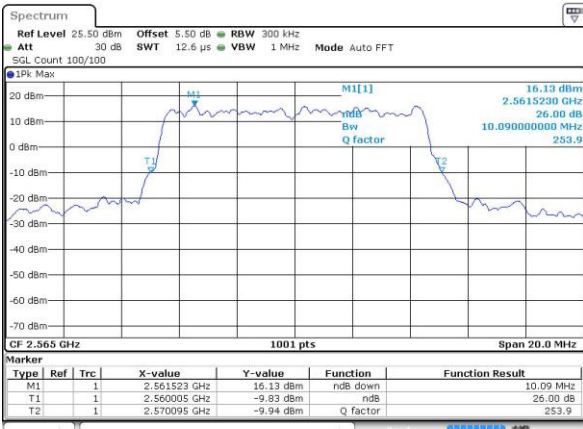

Date: 4.JUL.2016 17:30:04

Middle Channel / 10MHz / QPSK

Date: 4.JUL.2016 17:30:48

Middle Channel / 10MHz / 16QAM

Date: 4.JUL.2016 17:30:26

Highest Channel / 10MHz / QPSK

Date: 4.JUL.2016 17:31:10

Highest Channel / 10MHz / 16QAM