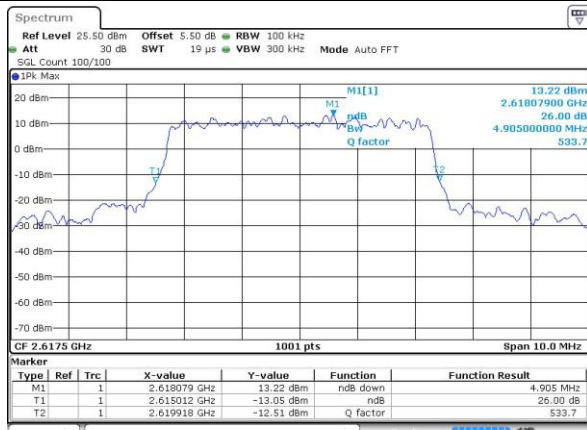

Date: 4 JUL 2016 22:38:41

Highest Channel / 20MHz / 16QAM

Date: 4 JUL 2016 22:37:59

LTE Band 38

Lowest Channel / 5MHz / QPSK

Date: 4 JUL 2016 23:19:17

Lowest Channel / 5MHz / 16QAM

Date: 4 JUL 2016 23:19:44

Middle Channel / 5MHz / QPSK

Date: 4 JUL 2016 23:27:36

Middle Channel / 5MHz / 16QAM

Date: 4 JUL 2016 23:27:14

Highest Channel / 5MHz / QPSK

Date: 5 JUL 2016 01:09:39

Highest Channel / 5MHz / 16QAM

Date: 5 JUL 2016 01:09:17

LTE Band 38

Lowest Channel / 10MHz / QPSK

Date: 5 JUL 2016 01:10:25

Lowest Channel / 10MHz / 16QAM

Date: 5 JUL 2016 01:10:49

Middle Channel / 10MHz / QPSK

Date: 5 JUL 2016 01:11:46

Middle Channel / 10MHz / 16QAM