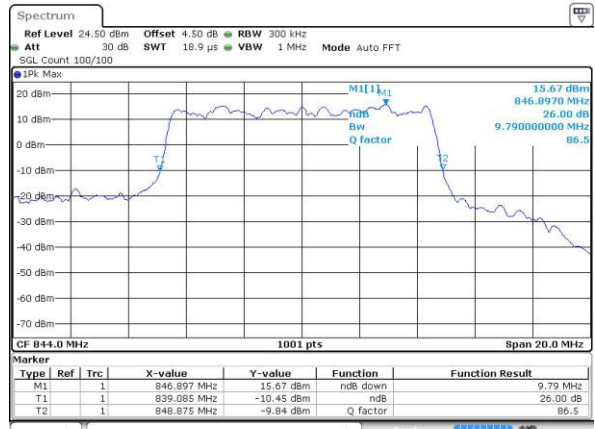

Highest Channel / 5MHz / 16QAM

Date: 3.JUL.2016 22:58:06

LTE Band 5

Lowest Channel / 10MHz / QPSK

Date: 3.JUL.2016 23:13:10

Lowest Channel / 10MHz / 16QAM

Date: 3.JUL.2016 23:48:22

Middle Channel / 10MHz / QPSK

Date: 3.JUL.2016 23:28:25

Middle Channel / 10MHz / 16QAM

Date: 3.JUL.2016 23:28:36

Highest Channel / 10MHz / QPSK

Date: 3.JUL.2016 23:31:00

Highest Channel / 10MHz / 16QAM

Date: 3.JUL.2016 23:31:11

LTE Band 7