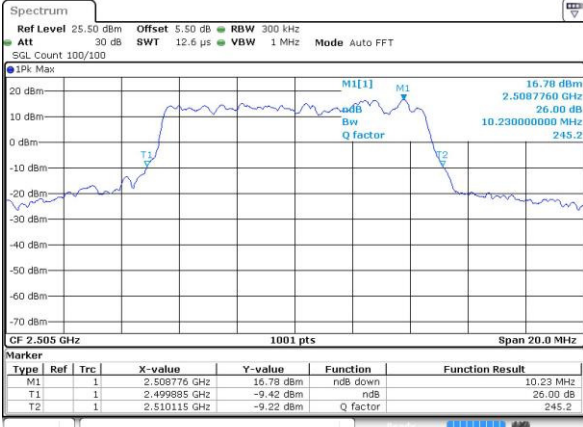

Highest Channel / 5MHz / QPSK

Date: 4 JUL 2016 17:14:11

Highest Channel / 5MHz / 16QAM

Date: 4 JUL 2016 17:14:33

LTE Band 7

Lowest Channel / 10MHz / QPSK

Date: 4.JUL.2016 17:29:42

Lowest Channel / 10MHz / 16QAM