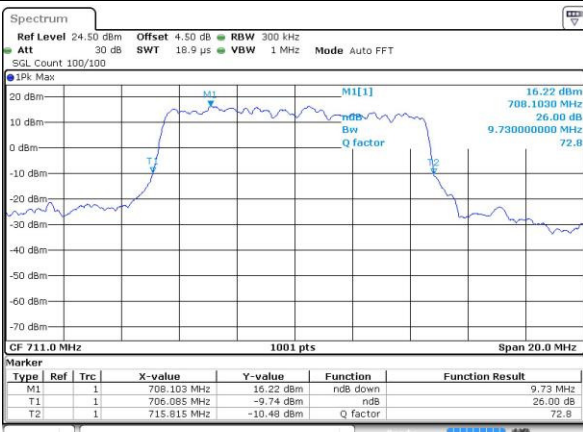

Highest Channel / 5MHz / QPSK

Date: 4 JUL 2016 00:48:41

Highest Channel / 5MHz / 16QAM

Date: 4 JUL 2016 00:48:53

LTE Band 17

Lowest Channel / 10MHz / QPSK

Date: 4.JUL.2016 00:55:56

Lowest Channel / 10MHz / 16QAM

Date: 4.JUL.2016 00:56:07

Middle Channel / 10MHz / QPSK

Date: 4.JUL.2016 01:03:11

Middle Channel / 10MHz / 16QAM

Date: 4.JUL.2016 01:03:23

Highest Channel / 10MHz / QPSK

Date: 4.JUL.2016 01:05:46

Highest Channel / 10MHz / 16QAM

Date: 4.JUL.2016 01:05:57

LTE Band 25

Highest Channel / 1.4MHz / QPSK

Date: 4.JUL.2016 21:51:14

Highest Channel / 1.4MHz / 16QAM

Date: 4.JUL.2016 21:51:37

Highest Channel / 3MHz / QPSK

Date: 4.JUL.2016 22:12:42