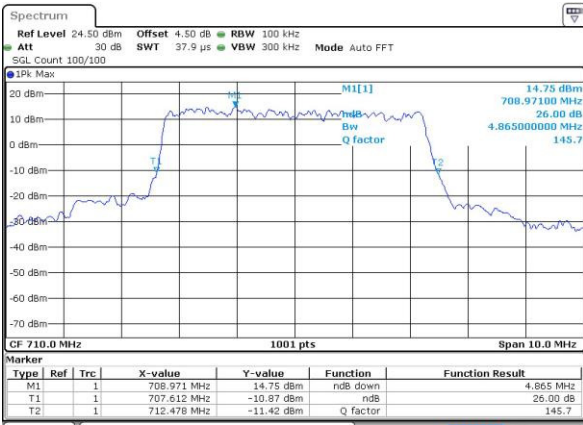

Date: 4.JUL.2016 03:29:26

Middle Channel / 10MHz / 16QAM

Date: 4.JUL.2016 03:29:39

Highest Channel / 10MHz / QPSK

Date: 4.JUL.2016 03:29:14

Highest Channel / 10MHz / 16QAM

Date: 4.JUL.2016 03:29:02

LTE Band 17

Lowest Channel / 5MHz / QPSK

Date: 4 JUL 2016 00:38:53

Lowest Channel / 5MHz / 16QAM

Date: 4 JUL 2016 00:39:04

Middle Channel / 5MHz / QPSK

Date: 4 JUL 2016 01:20:58

Middle Channel / 5MHz / 16QAM

Date: 4 JUL 2016 00:46:18

Highest Channel / 5MHz / QPSK

Date: 4 JUL 2016 00:48:41

Highest Channel / 5MHz / 16QAM

Date: 4 JUL 2016 00:48:53

LTE Band 17

Lowest Channel / 10MHz / QPSK

Date: 4.JUL.2016 00:55:56

Lowest Channel / 10MHz / 16QAM