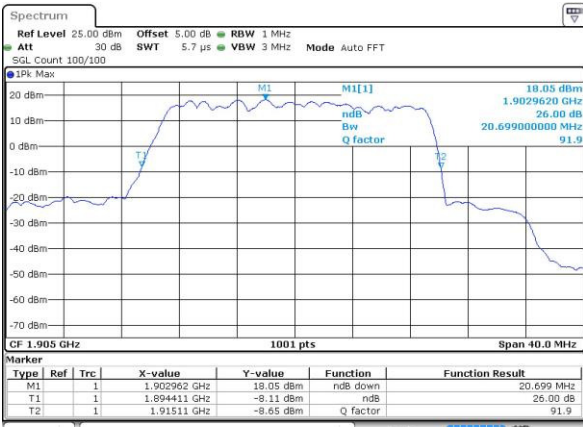

Highest Channel / 3MHz / 16QAM

Date: 4.JUL.2016 22:12:54

Highest Channel / 5MHz / QPSK

Date: 4.JUL.2016 22:13:29

Highest Channel / 5MHz / 16QAM

Date: 4.JUL.2016 22:13:50

LTE Band 25

Highest Channel / 10MHz / QPSK

Date: 4 JUL 2016 22:23:00

Highest Channel / 10MHz / 16QAM

Date: 4 JUL 2016 22:22:50

Highest Channel / 15MHz / QPSK

Date: 4 JUL 2016 22:39:55

Highest Channel / 15MHz / 16QAM

Date: 4 JUL 2016 22:24:01

Highest Channel / 20MHz / QPSK

Date: 4 JUL 2016 22:38:41

Highest Channel / 20MHz / 16QAM

Date: 4 JUL 2016 22:37:59

LTE Band 38

Lowest Channel / 5MHz / QPSK

Date: 4 JUL 2016 23:19:17

Lowest Channel / 5MHz / 16QAM

Date: 4 JUL 2016 23:19:44