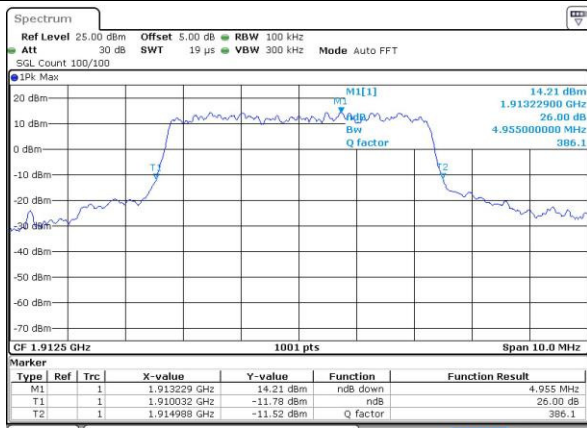

Date: 4.JUL.2016 01:05:57

LTE Band 25

Highest Channel / 1.4MHz / QPSK

Date: 4.JUL.2016 21:51:14

Highest Channel / 1.4MHz / 16QAM

Date: 4.JUL.2016 21:51:37

Highest Channel / 3MHz / QPSK

Date: 4.JUL.2016 22:12:42

Highest Channel / 3MHz / 16QAM

Date: 4.JUL.2016 22:12:54

Highest Channel / 5MHz / QPSK

Date: 4.JUL.2016 22:13:29

Highest Channel / 5MHz / 16QAM

Date: 4.JUL.2016 22:13:50

LTE Band 25

Highest Channel / 10MHz / QPSK