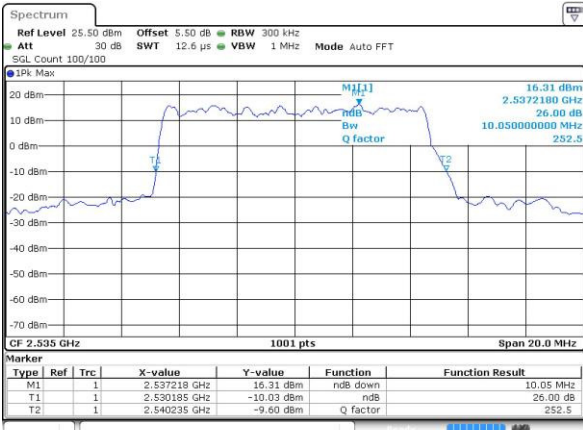

Middle Channel / 10MHz / QPSK

Date: 4.JUL.2016 17:30:48