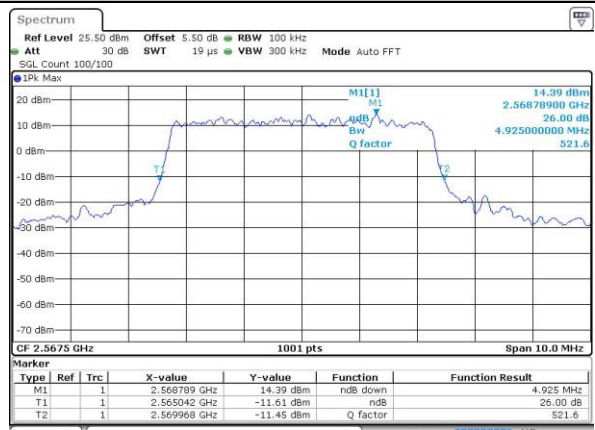

Date: 3.JUL.2016 23:28:25

Middle Channel / 10MHz / 16QAM

Date: 3.JUL.2016 23:28:36

Highest Channel / 10MHz / QPSK

Date: 3.JUL.2016 23:31:00

Highest Channel / 10MHz / 16QAM

Date: 3.JUL.2016 23:31:11

LTE Band 7

Lowest Channel / 5MHz / QPSK

Date: 4 JUL 2016 17:12:42

Lowest Channel / 5MHz / 16QAM

Date: 4 JUL 2016 17:13:04

Middle Channel / 5MHz / QPSK

Date: 4 JUL 2016 17:13:49

Middle Channel / 5MHz / 16QAM

Date: 4 JUL 2016 17:13:27

Highest Channel / 5MHz / QPSK

Date: 4 JUL 2016 17:14:11

Highest Channel / 5MHz / 16QAM

Date: 4 JUL 2016 17:14:33

LTE Band 7

Lowest Channel / 10MHz / QPSK

Date: 4.JUL.2016 17:29:42

Lowest Channel / 10MHz / 16QAM