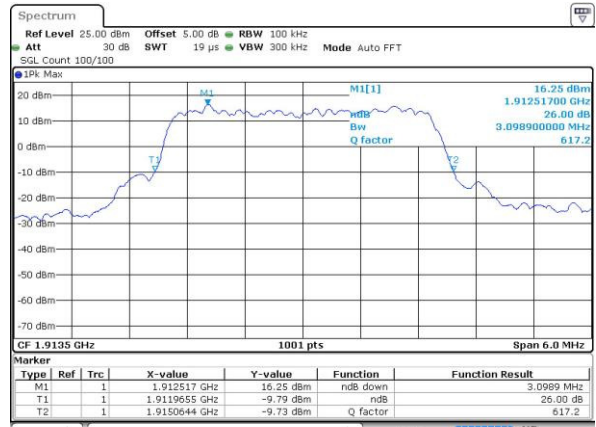

Date: 4.JUL.2016 00:56:07

Middle Channel / 10MHz / QPSK

Date: 4.JUL.2016 01:03:11

Middle Channel / 10MHz / 16QAM

Date: 4.JUL.2016 01:03:23

Highest Channel / 10MHz / QPSK

Date: 4.JUL.2016 01:05:46

Highest Channel / 10MHz / 16QAM

Date: 4.JUL.2016 01:05:57

LTE Band 25

Highest Channel / 1.4MHz / QPSK

Date: 4.JUL.2016 21:51:14

Highest Channel / 1.4MHz / 16QAM

Date: 4.JUL.2016 21:51:37

Highest Channel / 3MHz / QPSK

Date: 4.JUL.2016 22:12:42

Highest Channel / 3MHz / 16QAM

Date: 4.JUL.2016 22:12:54

Highest Channel / 5MHz / QPSK

Date: 4.JUL.2016 22:13:29

Highest Channel / 5MHz / 16QAM

Date: 4.JUL.2016 22:13:50

LTE Band 25

Highest Channel / 10MHz / QPSK