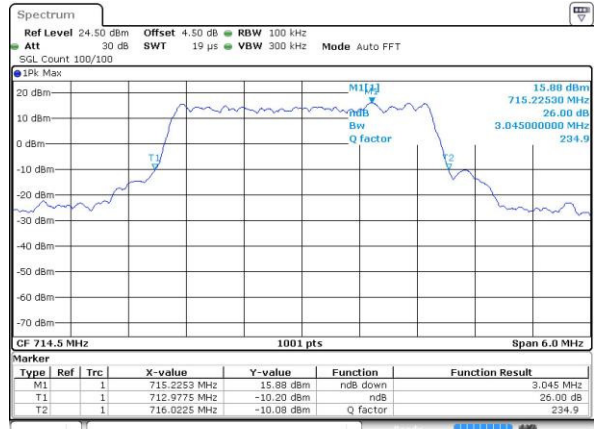

LTE Band 12

Lowest Channel / 3MHz / QPSK

Date: 4.JUL.2016 02:35:07

Lowest Channel / 3MHz / 16QAM

Date: 4.JUL.2016 02:34:56

Middle Channel / 3MHz / QPSK

Date: 4.JUL.2016 02:34:34

Middle Channel / 3MHz / 16QAM

Date: 4.JUL.2016 02:34:45

Highest Channel / 3MHz / QPSK

Date: 4.JUL.2016 02:34:22

Highest Channel / 3MHz / 16QAM

Date: 4.JUL.2016 02:34:11

LTE Band 12

Lowest Channel / 5MHz / QPSK

Date: 4.JUL.2016 03:27:42