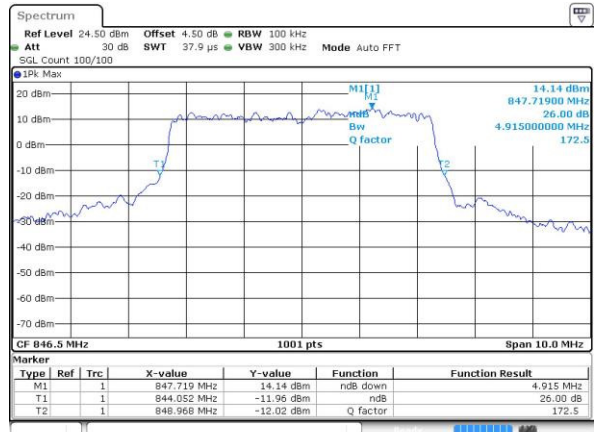

Lowest Channel / 5MHz / 16QAM

Date: 3.JUL.2016 22:40:14

Middle Channel / 5MHz / QPSK

Date: 3.JUL.2016 22:55:18

Middle Channel / 5MHz / 16QAM

Date: 3.JUL.2016 22:55:30

Highest Channel / 5MHz / QPSK

Date: 3.JUL.2016 22:57:55

Highest Channel / 5MHz / 16QAM

Date: 3.JUL.2016 22:58:06

LTE Band 5

Lowest Channel / 10MHz / QPSK

Date: 3.JUL.2016 23:13:10

Lowest Channel / 10MHz / 16QAM

Date: 3.JUL.2016 23:48:22

Middle Channel / 10MHz / QPSK