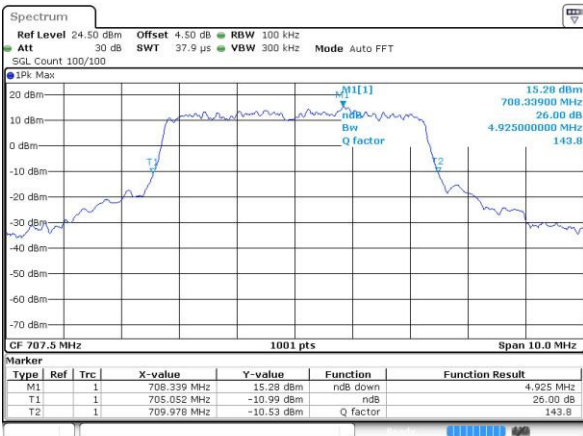

Middle Channel / 5MHz / QPSK

Date: 4.JUL.2016 03:27:06