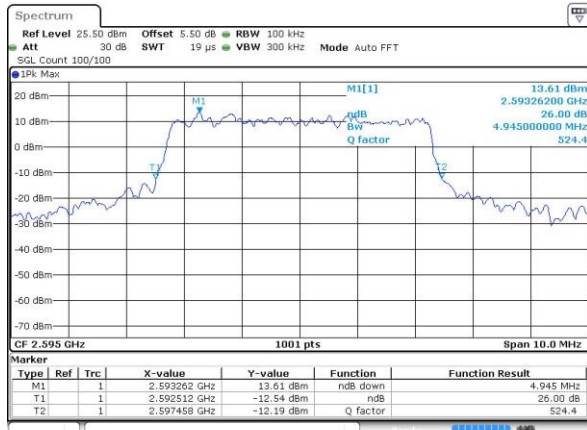

Middle Channel / 5MHz / 16QAM

Date: 4 JUL 2016 23:27:14