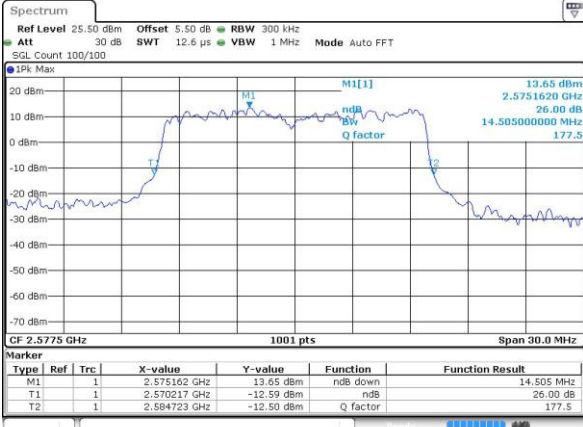

LTE Band 38

Lowest Channel / 10MHz / QPSK

Date: 5 JUL 2016 01:10:25

Lowest Channel / 10MHz / 16QAM

Date: 5 JUL 2016 01:10:49

Middle Channel / 10MHz / QPSK

Date: 5 JUL 2016 01:11:46

Middle Channel / 10MHz / 16QAM

Date: 5 JUL 2016 01:11:26

Highest Channel / 10MHz / QPSK

Date: 5 JUL 2016 01:12:11

Highest Channel / 10MHz / 16QAM

Date: 5 JUL 2016 01:12:32

LTE Band 38

Lowest Channel / 15MHz / QPSK

Date: 5 JUL 2016 01:13:19

Lowest Channel / 15MHz / 16QAM

Date: 5 JUL 2016 01:12:58

Middle Channel / 15MHz / QPSK

Date: 5 JUL 2016 01:13:42

Middle Channel / 15MHz / 16QAM

Date: 5 JUL 2016 01:14:03

Highest Channel / 15MHz / QPSK

Date: 5 JUL 2016 01:14:47

Highest Channel / 15MHz / 16QAM

Date: 5 JUL 2016 01:14:24