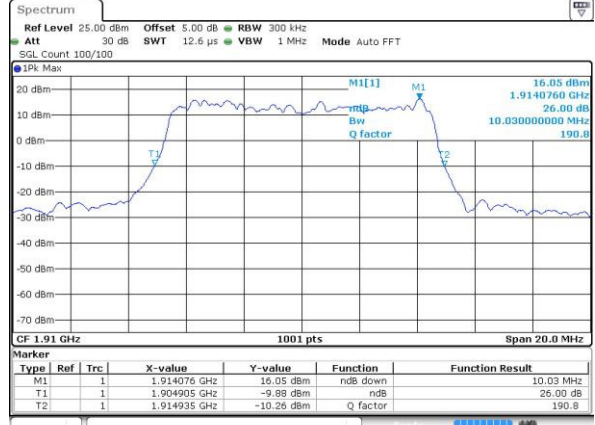

Date: 4.JUL.2016 01:05:57

LTE Band 25

Highest Channel / 1.4MHz / QPSK

Date: 4.JUL.2016 21:51:14

Highest Channel / 1.4MHz / 16QAM

Date: 4.JUL.2016 21:51:37

Highest Channel / 3MHz / QPSK

Date: 4.JUL.2016 22:12:42

Highest Channel / 3MHz / 16QAM

Date: 4.JUL.2016 22:12:54

Highest Channel / 5MHz / QPSK

Date: 4.JUL.2016 22:13:29

Highest Channel / 5MHz / 16QAM

Date: 4.JUL.2016 22:13:50

LTE Band 25

Highest Channel / 10MHz / QPSK

Date: 4 JUL 2016 22:23:00

Highest Channel / 10MHz / 16QAM

Date: 4 JUL 2016 22:22:50

Highest Channel / 15MHz / QPSK

Date: 4 JUL 2016 22:39:55

Highest Channel / 15MHz / 16QAM

Date: 4 JUL 2016 22:24:01

Highest Channel / 20MHz / QPSK

Date: 4 JUL 2016 22:38:41

Highest Channel / 20MHz / 16QAM

Date: 4 JUL 2016 22:37:59

LTE Band 38

Lowest Channel / 5MHz / QPSK

Date: 4 JUL 2016 23:19:17

Lowest Channel / 5MHz / 16QAM

Date: 4 JUL 2016 23:19:44