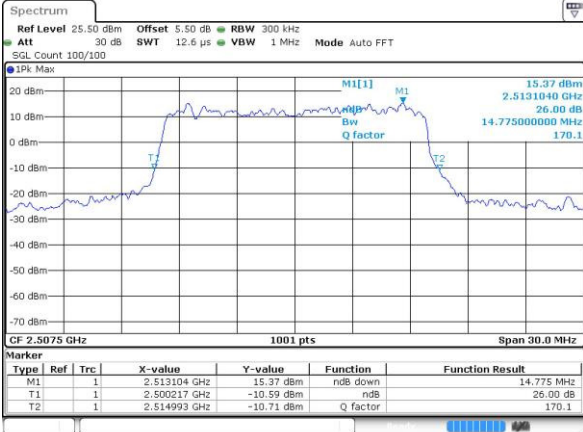

LTE Band 7

Lowest Channel / 15MHz / QPSK

Date: 4.JUL.2016 17:47:06