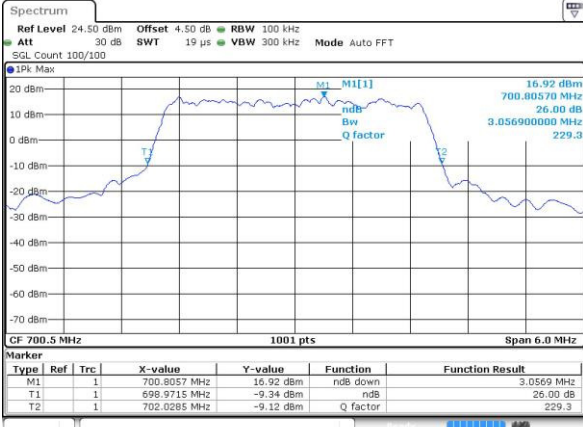

Date: 4.JUL.2016 18:05:34

Highest Channel / 20MHz / 16QAM

Date: 4.JUL.2016 18:05:12

LTE Band 12

Lowest Channel / 1.4MHz / QPSK

Date: 4 JUL 2016 02:02:04

Lowest Channel / 1.4MHz / 16QAM

Date: 4 JUL 2016 02:01:52

Middle Channel / 1.4MHz / QPSK

Date: 4 JUL 2016 02:01:29

Middle Channel / 1.4MHz / 16QAM

Date: 4 JUL 2016 02:01:41

Highest Channel / 1.4MHz / QPSK

Date: 4 JUL 2016 02:01:18

Highest Channel / 1.4MHz / 16QAM

Date: 4 JUL 2016 01:29:10

LTE Band 12

Lowest Channel / 3MHz / QPSK

Date: 4.JUL.2016 02:35:07

Lowest Channel / 3MHz / 16QAM

Date: 4.JUL.2016 02:34:56

Middle Channel / 3MHz / QPSK

Date: 4.JUL.2016 02:34:34

Middle Channel / 3MHz / 16QAM