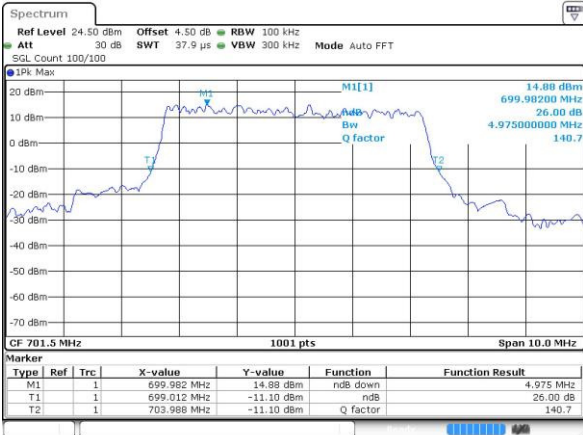

Date: 4.JUL.2016 02:34:45

Highest Channel / 3MHz / QPSK

Date: 4.JUL.2016 02:34:22

Highest Channel / 3MHz / 16QAM

Date: 4.JUL.2016 02:34:11

LTE Band 12

Lowest Channel / 5MHz / QPSK

Date: 4.JUL.2016 03:27:42