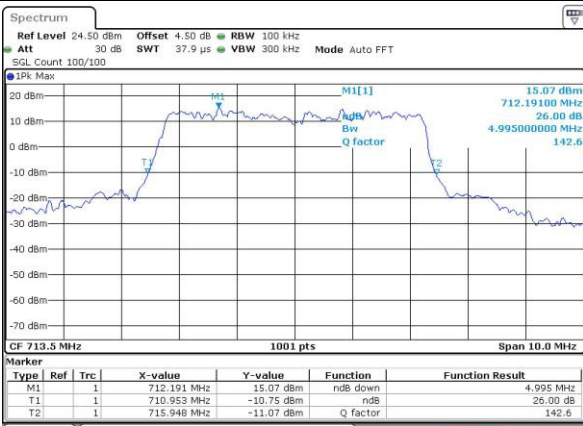

Date: 4.JUL.2016 03:29:26

Middle Channel / 10MHz / 16QAM

Date: 4.JUL.2016 03:29:39

Highest Channel / 10MHz / QPSK

Date: 4.JUL.2016 03:29:14

Highest Channel / 10MHz / 16QAM

Date: 4.JUL.2016 03:29:02

LTE Band 17

Lowest Channel / 5MHz / QPSK

Date: 4 JUL 2016 00:38:53

Lowest Channel / 5MHz / 16QAM

Date: 4 JUL 2016 00:39:04

Middle Channel / 5MHz / QPSK

Date: 4 JUL 2016 01:20:58

Middle Channel / 5MHz / 16QAM

Date: 4 JUL 2016 00:46:18

Highest Channel / 5MHz / QPSK

Date: 4 JUL 2016 00:48:41

Highest Channel / 5MHz / 16QAM

Date: 4 JUL 2016 00:48:53

LTE Band 17

Lowest Channel / 10MHz / QPSK

Date: 4.JUL.2016 00:55:56

Lowest Channel / 10MHz / 16QAM