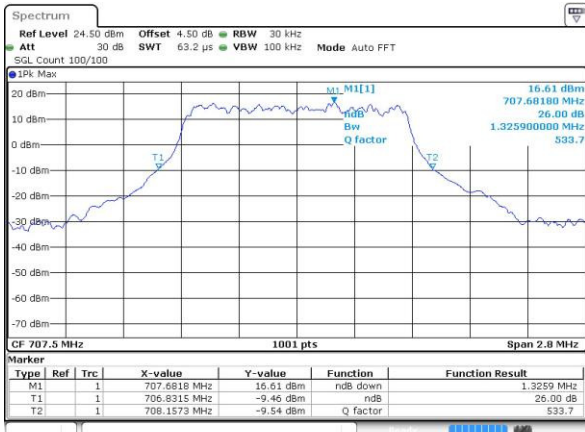

Date: 4.JUL.2016 18:05:34

Highest Channel / 20MHz / 16QAM

Date: 4.JUL.2016 18:05:12

LTE Band 12

Lowest Channel / 1.4MHz / QPSK

Date: 4 JUL 2016 02:02:04

Lowest Channel / 1.4MHz / 16QAM

Date: 4 JUL 2016 02:01:52

Middle Channel / 1.4MHz / QPSK

Date: 4 JUL 2016 02:01:29

Middle Channel / 1.4MHz / 16QAM

Date: 4 JUL 2016 02:01:41

Highest Channel / 1.4MHz / QPSK

Date: 4 JUL 2016 02:01:18

Highest Channel / 1.4MHz / 16QAM

Date: 4 JUL 2016 01:29:10