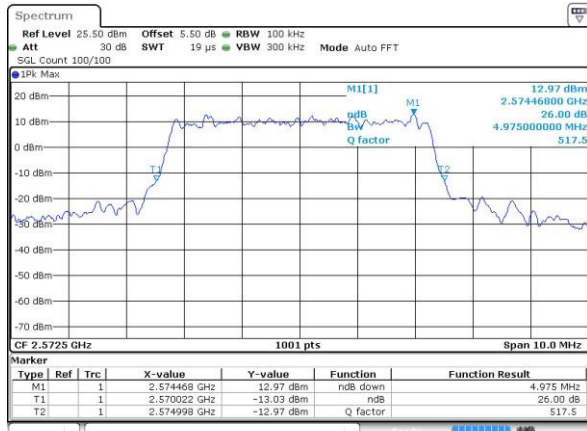

Date: 4 JUL 2016 22:38:41

Highest Channel / 20MHz / 16QAM

Date: 4 JUL 2016 22:37:59

LTE Band 38

Lowest Channel / 5MHz / QPSK

Date: 4 JUL 2016 23:19:17

Lowest Channel / 5MHz / 16QAM

Date: 4 JUL 2016 23:19:44