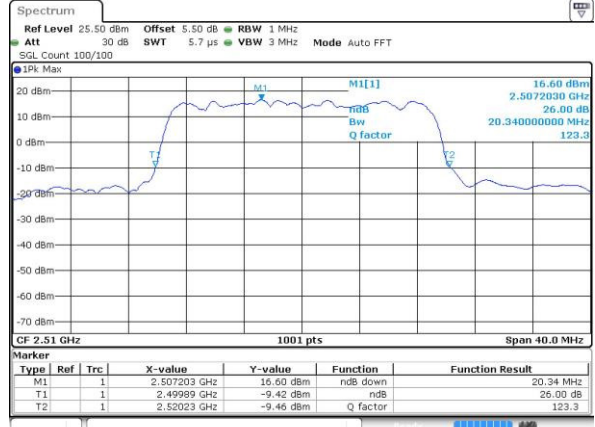

Date: 4.JUL.2016 17:31:32

LTE Band 7

Lowest Channel / 15MHz / QPSK

Date: 4.JUL.2016 17:47:06

Lowest Channel / 15MHz / 16QAM

Date: 4.JUL.2016 17:46:44

Middle Channel / 15MHz / QPSK

Date: 4.JUL.2016 17:47:28

Middle Channel / 15MHz / 16QAM

Date: 4.JUL.2016 17:47:50

Highest Channel / 15MHz / QPSK

Date: 4.JUL.2016 17:48:34

Highest Channel / 15MHz / 16QAM

Date: 4.JUL.2016 17:48:12

LTE Band 7

Lowest Channel / 20MHz / QPSK

Date: 4.JUL.2016 18:04:06

Lowest Channel / 20MHz / 16QAM

Date: 4.JUL.2016 18:03:43

Middle Channel / 20MHz / QPSK

Date: 4.JUL.2016 18:04:28

Middle Channel / 20MHz / 16QAM

Date: 4.JUL.2016 18:04:50

Highest Channel / 20MHz / QPSK