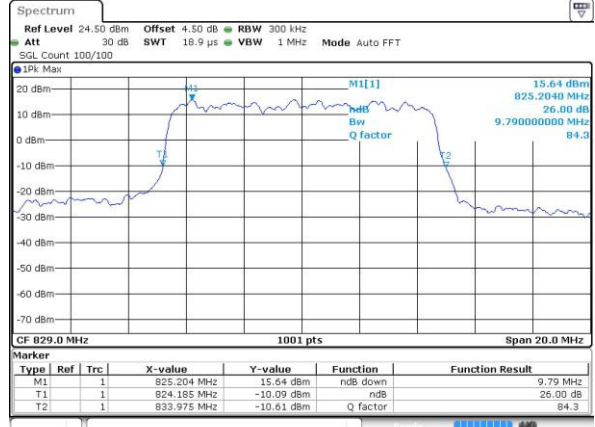

Highest Channel / 5MHz / 16QAM

Date: 3.JUL.2016 22:58:06

LTE Band 5

Lowest Channel / 10MHz / QPSK

Date: 3.JUL.2016 23:13:10

Lowest Channel / 10MHz / 16QAM

Date: 3.JUL.2016 23:48:22

Middle Channel / 10MHz / QPSK

Date: 3.JUL.2016 23:28:25

Middle Channel / 10MHz / 16QAM

Date: 3.JUL.2016 23:28:36

Highest Channel / 10MHz / QPSK

Date: 3.JUL.2016 23:31:00

Highest Channel / 10MHz / 16QAM

Date: 3.JUL.2016 23:31:11

LTE Band 7