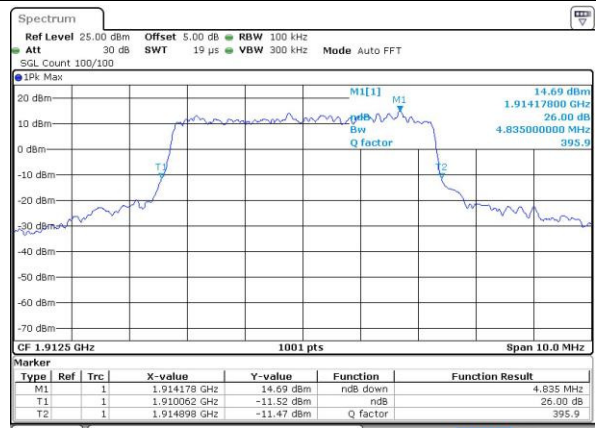

Date: 4.JUL.2016 01:05:57

LTE Band 25

Highest Channel / 1.4MHz / QPSK

Date: 4.JUL.2016 21:51:14

Highest Channel / 1.4MHz / 16QAM

Date: 4.JUL.2016 21:51:37

Highest Channel / 3MHz / QPSK

Date: 4.JUL.2016 22:12:42

Highest Channel / 3MHz / 16QAM

Date: 4.JUL.2016 22:12:54

Highest Channel / 5MHz / QPSK

Date: 4.JUL.2016 22:13:29

Highest Channel / 5MHz / 16QAM

Date: 4.JUL.2016 22:13:50

LTE Band 25

Highest Channel / 10MHz / QPSK

Date: 4 JUL 2016 22:23:00

Highest Channel / 10MHz / 16QAM

Date: 4 JUL 2016 22:22:50

Highest Channel / 15MHz / QPSK

Date: 4 JUL 2016 22:39:55

Highest Channel / 15MHz / 16QAM

Date: 4 JUL 2016 22:24:01

Highest Channel / 20MHz / QPSK