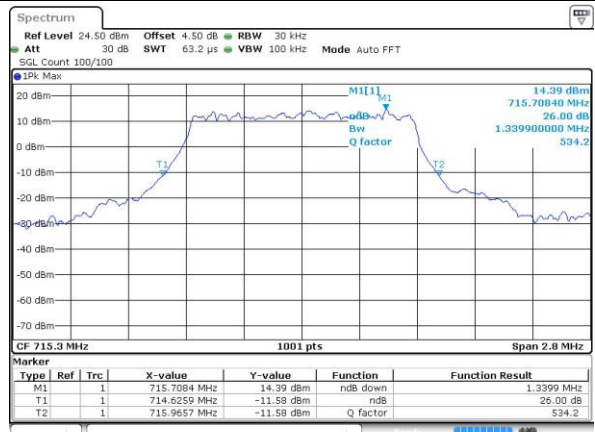

Date: 4.JUL.2016 18:05:34

Highest Channel / 20MHz / 16QAM

Date: 4.JUL.2016 18:05:12

LTE Band 12

Lowest Channel / 1.4MHz / QPSK

Date: 4 JUL 2016 02:02:04

Lowest Channel / 1.4MHz / 16QAM

Date: 4 JUL 2016 02:01:52

Middle Channel / 1.4MHz / QPSK

Date: 4 JUL 2016 02:01:29

Middle Channel / 1.4MHz / 16QAM

Date: 4 JUL 2016 02:01:41

Highest Channel / 1.4MHz / QPSK

Date: 4 JUL 2016 02:01:18

Highest Channel / 1.4MHz / 16QAM

Date: 4 JUL 2016 01:29:10

LTE Band 12

Lowest Channel / 3MHz / QPSK

Date: 4.JUL.2016 02:35:07

Lowest Channel / 3MHz / 16QAM

Date: 4.JUL.2016 02:34:56

Middle Channel / 3MHz / QPSK

Date: 4.JUL.2016 02:34:34

Middle Channel / 3MHz / 16QAM