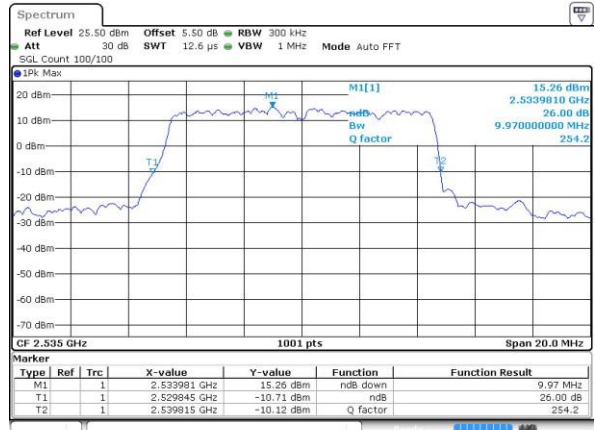

Middle Channel / 10MHz / 16QAM

Date: 4.JUL.2016 17:30:26