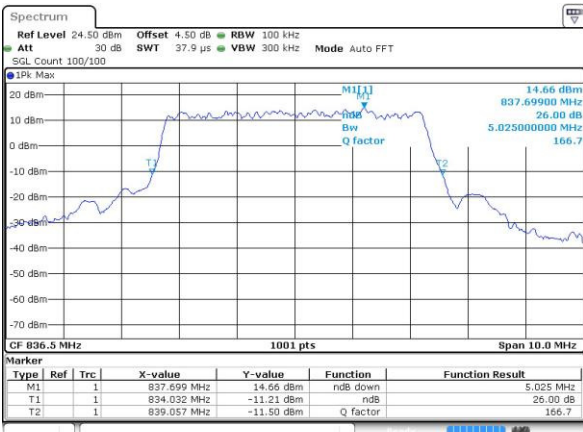

Middle Channel / 5MHz / QPSK

Date: 3.JUL.2016 22:55:18