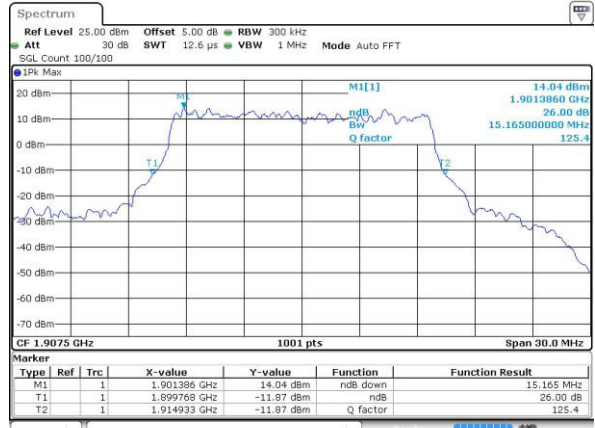

Highest Channel / 3MHz / 16QAM

Date: 4.JUL.2016 22:12:54

Highest Channel / 5MHz / QPSK

Date: 4.JUL.2016 22:13:29

Highest Channel / 5MHz / 16QAM

Date: 4.JUL.2016 22:13:50

LTE Band 25

Highest Channel / 10MHz / QPSK

Date: 4 JUL 2016 22:23:00

Highest Channel / 10MHz / 16QAM

Date: 4 JUL 2016 22:22:50

Highest Channel / 15MHz / QPSK

Date: 4 JUL 2016 22:39:55

Highest Channel / 15MHz / 16QAM

Date: 4 JUL 2016 22:24:01

Highest Channel / 20MHz / QPSK

Date: 4 JUL 2016 22:38:41

Highest Channel / 20MHz / 16QAM

Date: 4 JUL 2016 22:37:59

LTE Band 38

Lowest Channel / 5MHz / QPSK

Date: 4 JUL 2016 23:19:17

Lowest Channel / 5MHz / 16QAM

Date: 4 JUL 2016 23:19:44