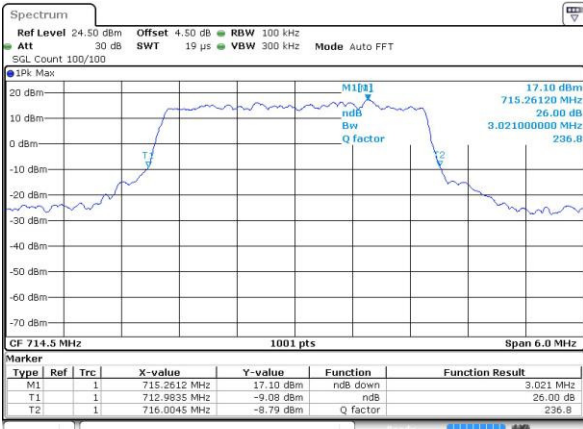

LTE Band 12

Lowest Channel / 3MHz / QPSK

Date: 4.JUL.2016 02:35:07

Lowest Channel / 3MHz / 16QAM

Date: 4.JUL.2016 02:34:56

Middle Channel / 3MHz / QPSK

Date: 4.JUL.2016 02:34:34

Middle Channel / 3MHz / 16QAM

Date: 4.JUL.2016 02:34:45

Highest Channel / 3MHz / QPSK

Date: 4.JUL.2016 02:34:22

Highest Channel / 3MHz / 16QAM

Date: 4.JUL.2016 02:34:11

LTE Band 12

Lowest Channel / 5MHz / QPSK

Date: 4.JUL.2016 03:27:42