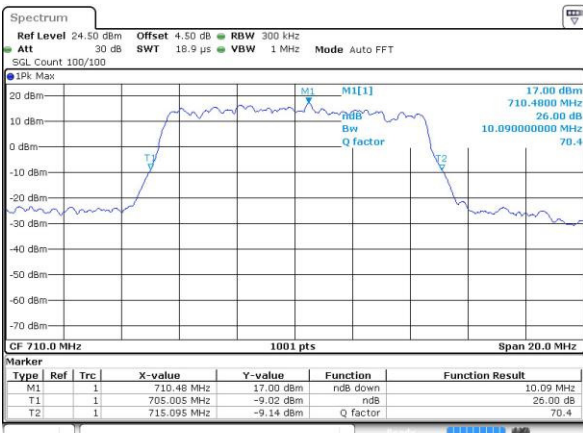

Middle Channel / 10MHz / QPSK

Date: 4.JUL.2016 01:03:11