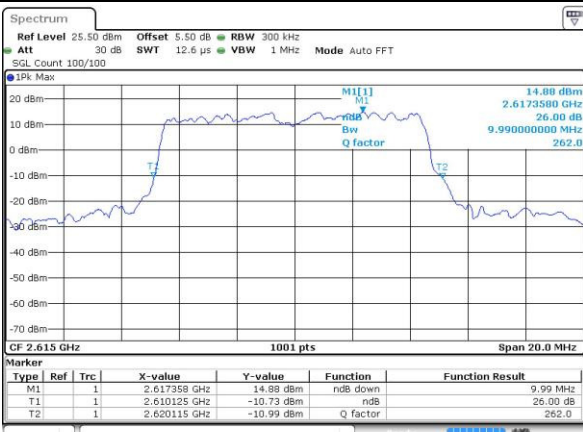

LTE Band 38

Lowest Channel / 10MHz / QPSK

Date: 5 JUL 2016 01:10:25

Lowest Channel / 10MHz / 16QAM

Date: 5 JUL 2016 01:10:49

Middle Channel / 10MHz / QPSK

Date: 5 JUL 2016 01:11:46

Middle Channel / 10MHz / 16QAM

Date: 5 JUL 2016 01:11:26

Highest Channel / 10MHz / QPSK

Date: 5 JUL 2016 01:12:11

Highest Channel / 10MHz / 16QAM

Date: 5 JUL 2016 01:12:32

LTE Band 38

Lowest Channel / 15MHz / QPSK

Date: 5 JUL 2016 01:13:19