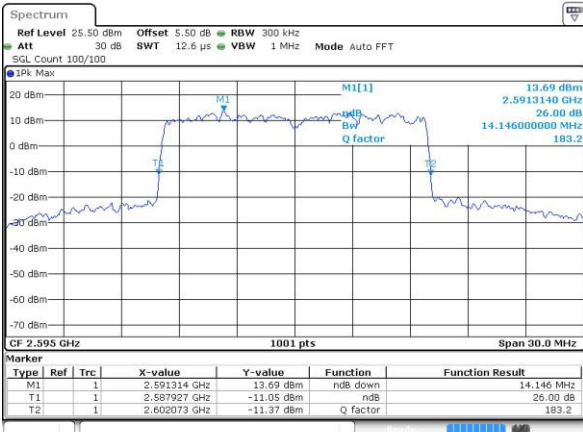

Middle Channel / 15MHz / QPSK

Date: 5 JUL 2016 01:13:42