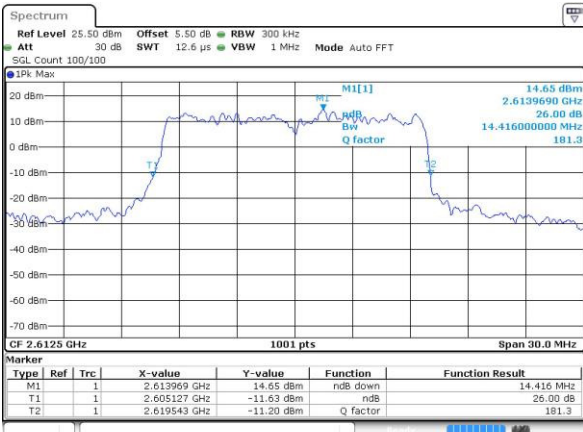

Date: 5 JUL 2016 01:11:26

Highest Channel / 10MHz / QPSK

Date: 5 JUL 2016 01:12:11

Highest Channel / 10MHz / 16QAM

Date: 5 JUL 2016 01:12:32

LTE Band 38

Lowest Channel / 15MHz / QPSK

Date: 5 JUL 2016 01:13:19

Lowest Channel / 15MHz / 16QAM

Date: 5 JUL 2016 01:12:58

Middle Channel / 15MHz / QPSK

Date: 5 JUL 2016 01:13:42

Middle Channel / 15MHz / 16QAM

Date: 5 JUL 2016 01:14:03

Highest Channel / 15MHz / QPSK

Date: 5 JUL 2016 01:14:47

Highest Channel / 15MHz / 16QAM

Date: 5 JUL 2016 01:14:24