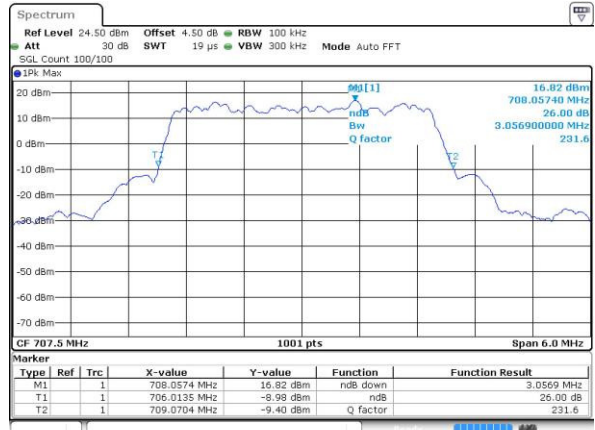

Middle Channel / 1.4MHz / QPSK

Date: 4 JUL 2016 02:01:29

Middle Channel / 1.4MHz / 16QAM

Date: 4 JUL 2016 02:01:41

Highest Channel / 1.4MHz / QPSK

Date: 4 JUL 2016 02:01:18

Highest Channel / 1.4MHz / 16QAM

Date: 4 JUL 2016 01:29:10

LTE Band 12

Lowest Channel / 3MHz / QPSK

Date: 4.JUL.2016 02:35:07

Lowest Channel / 3MHz / 16QAM

Date: 4.JUL.2016 02:34:56

Middle Channel / 3MHz / QPSK

Date: 4.JUL.2016 02:34:34

Middle Channel / 3MHz / 16QAM

Date: 4.JUL.2016 02:34:45

Highest Channel / 3MHz / QPSK

Date: 4.JUL.2016 02:34:22

Highest Channel / 3MHz / 16QAM

Date: 4.JUL.2016 02:34:11

LTE Band 12

Lowest Channel / 5MHz / QPSK

Date: 4.JUL.2016 03:27:42