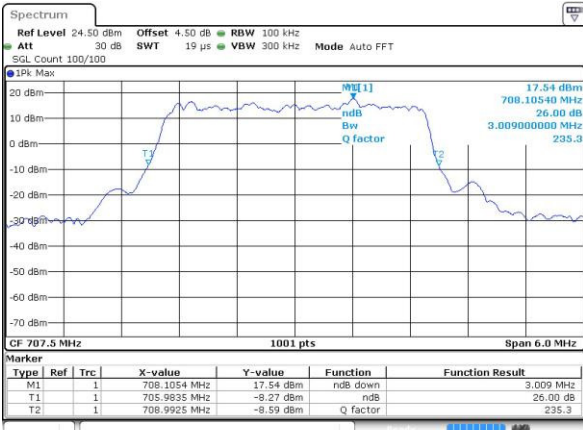

LTE Band 12

Lowest Channel / 3MHz / QPSK

Date: 4.JUL.2016 02:35:07

Lowest Channel / 3MHz / 16QAM

Date: 4.JUL.2016 02:34:56

Middle Channel / 3MHz / QPSK

Date: 4.JUL.2016 02:34:34

Middle Channel / 3MHz / 16QAM

Date: 4.JUL.2016 02:34:45

Highest Channel / 3MHz / QPSK

Date: 4.JUL.2016 02:34:22

Highest Channel / 3MHz / 16QAM

Date: 4.JUL.2016 02:34:11

LTE Band 12

Lowest Channel / 5MHz / QPSK

Date: 4.JUL.2016 03:27:42