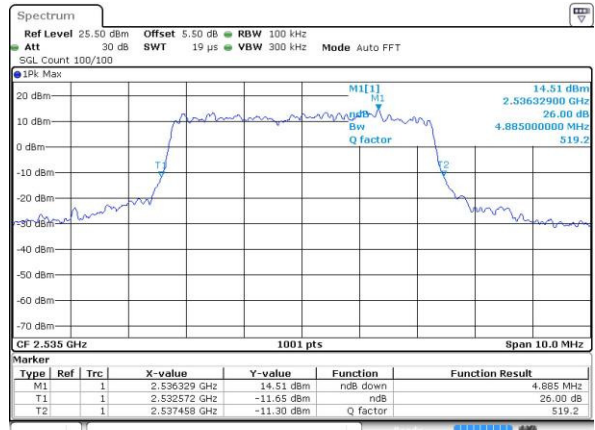

Date: 3.JUL.2016 23:28:25

Middle Channel / 10MHz / 16QAM

Date: 3.JUL.2016 23:28:36

Highest Channel / 10MHz / QPSK

Date: 3.JUL.2016 23:31:00

Highest Channel / 10MHz / 16QAM

Date: 3.JUL.2016 23:31:11

LTE Band 7

Lowest Channel / 5MHz / QPSK

Date: 4 JUL 2016 17:12:42

Lowest Channel / 5MHz / 16QAM

Date: 4 JUL 2016 17:13:04

Middle Channel / 5MHz / QPSK

Date: 4 JUL 2016 17:13:49

Middle Channel / 5MHz / 16QAM

Date: 4 JUL 2016 17:13:27

Highest Channel / 5MHz / QPSK

Date: 4 JUL 2016 17:14:11

Highest Channel / 5MHz / 16QAM

Date: 4 JUL 2016 17:14:33

LTE Band 7

Lowest Channel / 10MHz / QPSK

Date: 4.JUL.2016 17:29:42

Lowest Channel / 10MHz / 16QAM