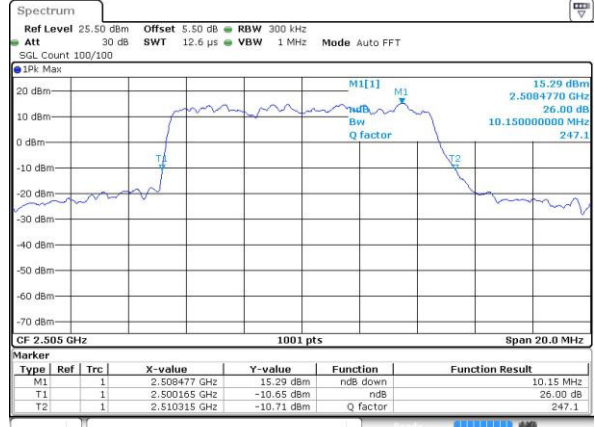

Highest Channel / 5MHz / QPSK

Date: 4 JUL 2016 17:14:11

Highest Channel / 5MHz / 16QAM

Date: 4 JUL 2016 17:14:33

LTE Band 7

Lowest Channel / 10MHz / QPSK

Date: 4.JUL.2016 17:29:42

Lowest Channel / 10MHz / 16QAM

Date: 4.JUL.2016 17:30:04

Middle Channel / 10MHz / QPSK

Date: 4.JUL.2016 17:30:48

Middle Channel / 10MHz / 16QAM

Date: 4.JUL.2016 17:30:26

Highest Channel / 10MHz / QPSK

Date: 4.JUL.2016 17:31:10

Highest Channel / 10MHz / 16QAM