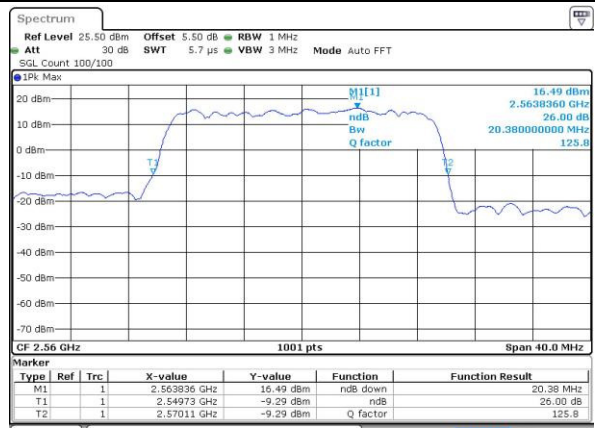

Middle Channel / 15MHz / 16QAM

Date: 4.JUL.2016 17:47:50

Highest Channel / 15MHz / QPSK

Date: 4.JUL.2016 17:48:34

Highest Channel / 15MHz / 16QAM

Date: 4.JUL.2016 17:48:12

LTE Band 7

Lowest Channel / 20MHz / QPSK

Date: 4.JUL.2016 18:04:06

Lowest Channel / 20MHz / 16QAM

Date: 4.JUL.2016 18:03:43

Middle Channel / 20MHz / QPSK

Date: 4.JUL.2016 18:04:28

Middle Channel / 20MHz / 16QAM

Date: 4.JUL.2016 18:04:50

Highest Channel / 20MHz / QPSK

Date: 4.JUL.2016 18:05:34

Highest Channel / 20MHz / 16QAM

Date: 4.JUL.2016 18:05:12

LTE Band 12

Lowest Channel / 1.4MHz / QPSK

Date: 4 JUL 2016 02:02:04

Lowest Channel / 1.4MHz / 16QAM

Date: 4 JUL 2016 02:01:52