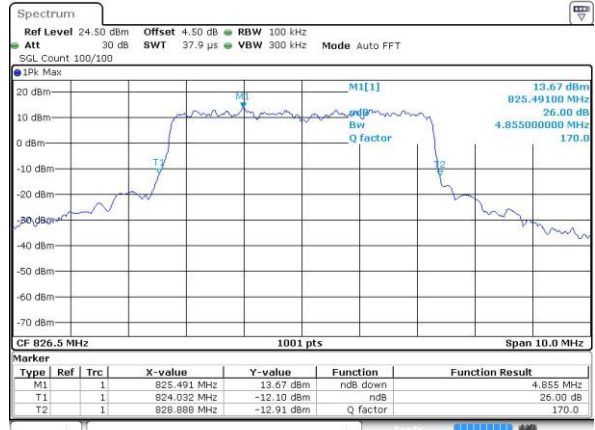

Lowest Channel / 5MHz / 16QAM

Date: 3.JUL.2016 22:40:14