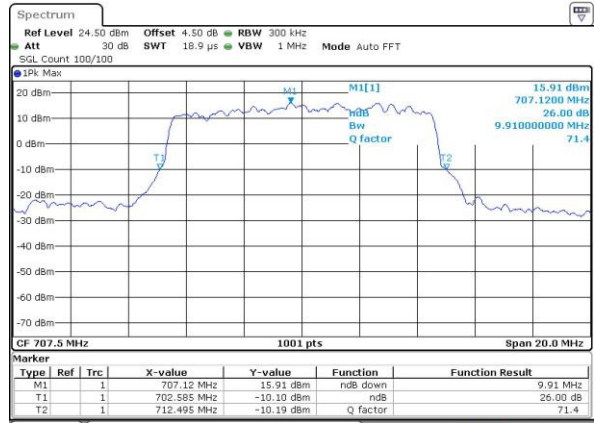

Lowest Channel / 5MHz / 16QAM

Date: 4.JUL.2016 03:27:30

Middle Channel / 5MHz / QPSK

Date: 4.JUL.2016 03:27:06

Middle Channel / 5MHz / 16QAM

Date: 4.JUL.2016 03:27:17

Highest Channel / 5MHz / QPSK

Date: 4.JUL.2016 03:26:55

Highest Channel / 5MHz / 16QAM

Date: 4.JUL.2016 03:26:43

LTE Band 12

Lowest Channel / 10MHz / QPSK

Date: 4.JUL.2016 03:30:03

Lowest Channel / 10MHz / 16QAM

Date: 4.JUL.2016 03:29:51

Middle Channel / 10MHz / QPSK

Date: 4.JUL.2016 03:29:26

Middle Channel / 10MHz / 16QAM

Date: 4.JUL.2016 03:29:39

Highest Channel / 10MHz / QPSK

Date: 4.JUL.2016 03:29:14

Highest Channel / 10MHz / 16QAM

Date: 4.JUL.2016 03:29:02

LTE Band 17