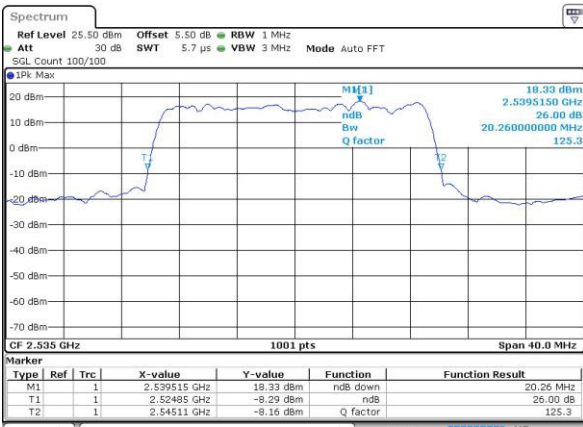

Middle Channel / 20MHz / QPSK

Date: 4.JUL.2016 18:04:28