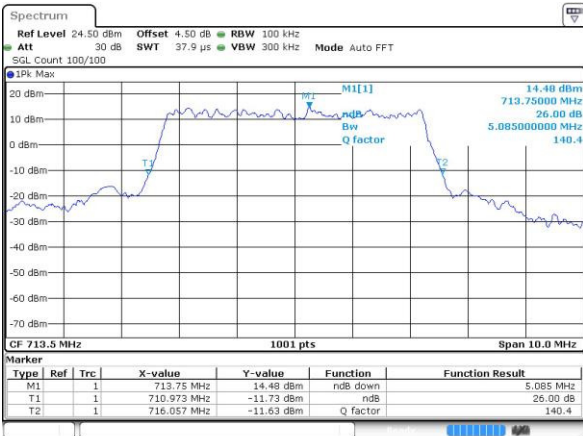

Date: 4.JUL.2016 02:34:45

Highest Channel / 3MHz / QPSK

Date: 4.JUL.2016 02:34:22

Highest Channel / 3MHz / 16QAM

Date: 4.JUL.2016 02:34:11

LTE Band 12

Lowest Channel / 5MHz / QPSK

Date: 4.JUL.2016 03:27:42

Lowest Channel / 5MHz / 16QAM

Date: 4.JUL.2016 03:27:30

Middle Channel / 5MHz / QPSK

Date: 4.JUL.2016 03:27:06

Middle Channel / 5MHz / 16QAM

Date: 4.JUL.2016 03:27:17

Highest Channel / 5MHz / QPSK

Date: 4.JUL.2016 03:26:55

Highest Channel / 5MHz / 16QAM

Date: 4.JUL.2016 03:26:43

LTE Band 12

Lowest Channel / 10MHz / QPSK

Date: 4.JUL.2016 03:30:03

Lowest Channel / 10MHz / 16QAM

Date: 4.JUL.2016 03:29:51

Middle Channel / 10MHz / QPSK