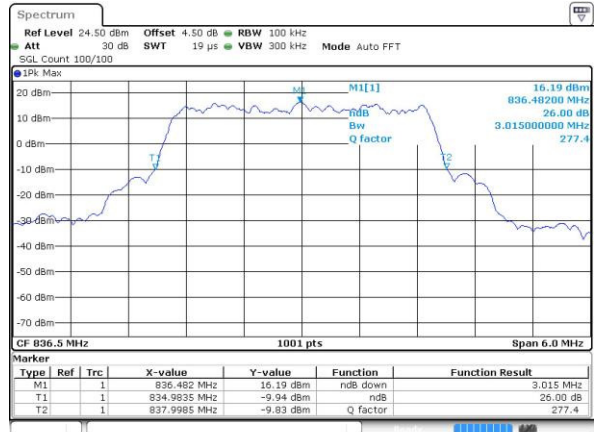

LTE Band 5

Lowest Channel / 3MHz / QPSK

Date: 3.JUL.2016 22:06:58

Lowest Channel / 3MHz / 16QAM

Date: 3.JUL.2016 22:07:10

Middle Channel / 3MHz / QPSK

Date: 3.JUL.2016 22:22:14

Middle Channel / 3MHz / 16QAM

Date: 3.JUL.2016 22:22:25

Highest Channel / 3MHz / QPSK

Date: 3.JUL.2016 22:24:49

Highest Channel / 3MHz / 16QAM

Date: 3.JUL.2016 22:25:00

LTE Band 5

Lowest Channel / 5MHz / QPSK

Date: 3.JUL.2016 22:40:03