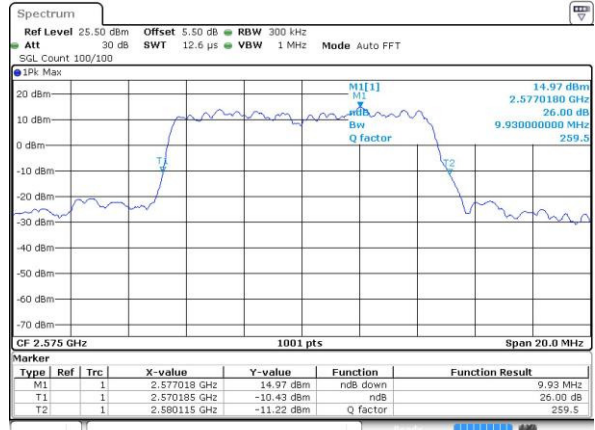

Date: 4 JUL 2016 22:38:41

Highest Channel / 20MHz / 16QAM

Date: 4 JUL 2016 22:37:59

LTE Band 38

Lowest Channel / 5MHz / QPSK

Date: 4 JUL 2016 23:19:17

Lowest Channel / 5MHz / 16QAM

Date: 4 JUL 2016 23:19:44

Middle Channel / 5MHz / QPSK

Date: 4 JUL 2016 23:27:36

Middle Channel / 5MHz / 16QAM

Date: 4 JUL 2016 23:27:14

Highest Channel / 5MHz / QPSK

Date: 5 JUL 2016 01:09:39

Highest Channel / 5MHz / 16QAM

Date: 5 JUL 2016 01:09:17

LTE Band 38

Lowest Channel / 10MHz / QPSK

Date: 5 JUL 2016 01:10:25

Lowest Channel / 10MHz / 16QAM

Date: 5 JUL 2016 01:10:49

Middle Channel / 10MHz / QPSK

Date: 5 JUL 2016 01:11:46

Middle Channel / 10MHz / 16QAM