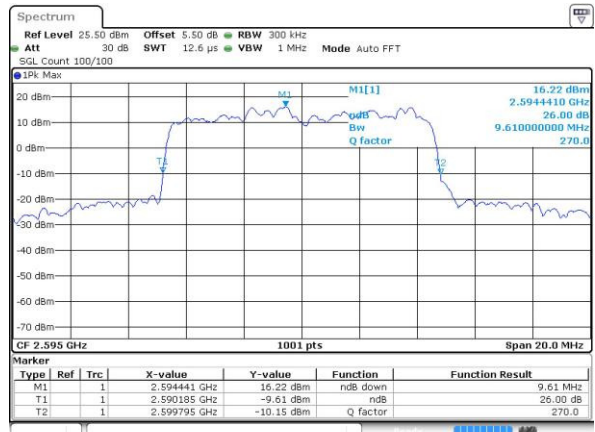

LTE Band 38

Lowest Channel / 10MHz / QPSK

Date: 5 JUL 2016 01:10:25

Lowest Channel / 10MHz / 16QAM

Date: 5 JUL 2016 01:10:49

Middle Channel / 10MHz / QPSK

Date: 5 JUL 2016 01:11:46

Middle Channel / 10MHz / 16QAM

Date: 5 JUL 2016 01:11:26

Highest Channel / 10MHz / QPSK

Date: 5 JUL 2016 01:12:11

Highest Channel / 10MHz / 16QAM

Date: 5 JUL 2016 01:12:32

LTE Band 38

Lowest Channel / 15MHz / QPSK

Date: 5 JUL 2016 01:13:19