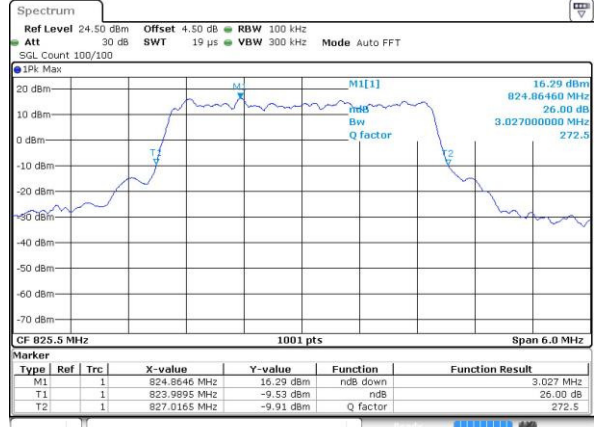

LTE Band 5

Lowest Channel / 3MHz / QPSK

Date: 3.JUL.2016 22:06:58

Lowest Channel / 3MHz / 16QAM

Date: 3.JUL.2016 22:07:10

Middle Channel / 3MHz / QPSK

Date: 3.JUL.2016 22:22:14

Middle Channel / 3MHz / 16QAM

Date: 3.JUL.2016 22:22:25

Highest Channel / 3MHz / QPSK

Date: 3.JUL.2016 22:24:49

Highest Channel / 3MHz / 16QAM

Date: 3.JUL.2016 22:25:00

LTE Band 5

Lowest Channel / 5MHz / QPSK

Date: 3.JUL.2016 22:40:03