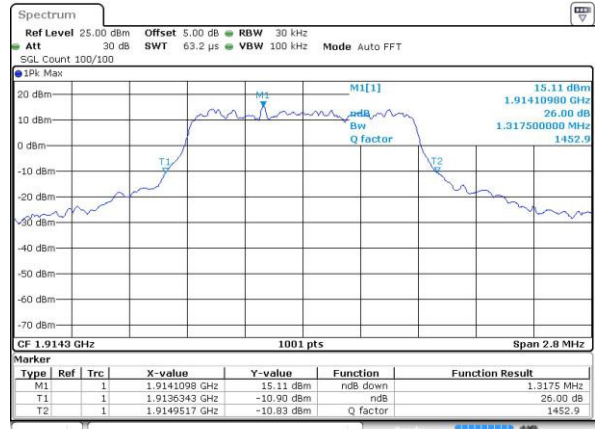

Highest Channel / 5MHz / QPSK

Date: 4 JUL 2016 00:48:41

Highest Channel / 5MHz / 16QAM

Date: 4 JUL 2016 00:48:53

LTE Band 17

Lowest Channel / 10MHz / QPSK

Date: 4.JUL.2016 00:55:56

Lowest Channel / 10MHz / 16QAM

Date: 4.JUL.2016 00:56:07

Middle Channel / 10MHz / QPSK

Date: 4.JUL.2016 01:03:11

Middle Channel / 10MHz / 16QAM

Date: 4.JUL.2016 01:03:23

Highest Channel / 10MHz / QPSK

Date: 4.JUL.2016 01:05:46

Highest Channel / 10MHz / 16QAM

Date: 4.JUL.2016 01:05:57

LTE Band 25

Highest Channel / 1.4MHz / QPSK

Date: 4.JUL.2016 21:51:14

Highest Channel / 1.4MHz / 16QAM

Date: 4.JUL.2016 21:51:37

Highest Channel / 3MHz / QPSK

Date: 4.JUL.2016 22:12:42

Highest Channel / 3MHz / 16QAM

Date: 4.JUL.2016 22:12:54

Highest Channel / 5MHz / QPSK

Date: 4.JUL.2016 22:13:29

Highest Channel / 5MHz / 16QAM

Date: 4.JUL.2016 22:13:50

LTE Band 25

Highest Channel / 10MHz / QPSK