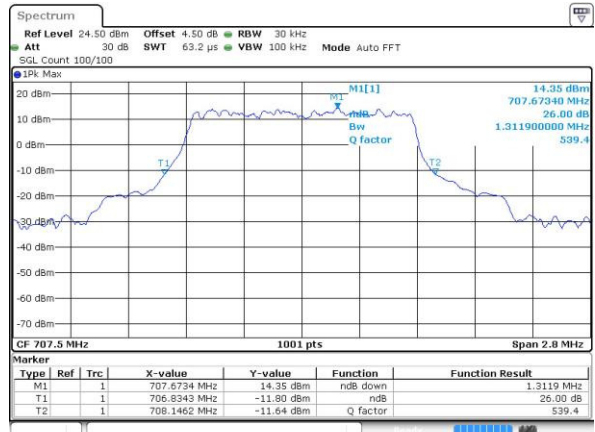

Date: 4.JUL.2016 18:05:34

Highest Channel / 20MHz / 16QAM

Date: 4.JUL.2016 18:05:12

LTE Band 12

Lowest Channel / 1.4MHz / QPSK

Date: 4 JUL 2016 02:02:04

Lowest Channel / 1.4MHz / 16QAM

Date: 4 JUL 2016 02:01:52

Middle Channel / 1.4MHz / QPSK

Date: 4 JUL 2016 02:01:29

Middle Channel / 1.4MHz / 16QAM

Date: 4 JUL 2016 02:01:41

Highest Channel / 1.4MHz / QPSK

Date: 4 JUL 2016 02:01:18

Highest Channel / 1.4MHz / 16QAM

Date: 4 JUL 2016 01:29:10