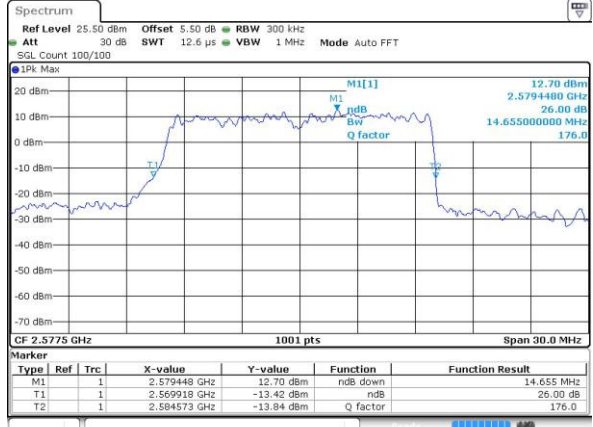

LTE Band 38

Lowest Channel / 10MHz / QPSK

Date: 5 JUL 2016 01:10:25

Lowest Channel / 10MHz / 16QAM

Date: 5 JUL 2016 01:10:49

Middle Channel / 10MHz / QPSK

Date: 5 JUL 2016 01:11:46

Middle Channel / 10MHz / 16QAM

Date: 5 JUL 2016 01:11:26

Highest Channel / 10MHz / QPSK

Date: 5 JUL 2016 01:12:11

Highest Channel / 10MHz / 16QAM

Date: 5 JUL 2016 01:12:32

LTE Band 38

Lowest Channel / 15MHz / QPSK

Date: 5 JUL 2016 01:13:19

Lowest Channel / 15MHz / 16QAM

Date: 5 JUL 2016 01:12:58

Middle Channel / 15MHz / QPSK

Date: 5 JUL 2016 01:13:42

Middle Channel / 15MHz / 16QAM

Date: 5 JUL 2016 01:14:03

Highest Channel / 15MHz / QPSK

Date: 5 JUL 2016 01:14:47

Highest Channel / 15MHz / 16QAM

Date: 5 JUL 2016 01:14:24