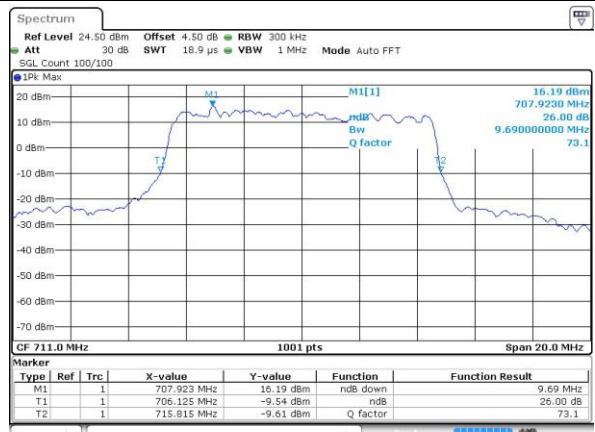

Highest Channel / 5MHz / QPSK

Date: 4 JUL 2016 00:48:41

Highest Channel / 5MHz / 16QAM

Date: 4 JUL 2016 00:48:53

LTE Band 17

Lowest Channel / 10MHz / QPSK

Date: 4.JUL.2016 00:55:56

Lowest Channel / 10MHz / 16QAM

Date: 4.JUL.2016 00:56:07

Middle Channel / 10MHz / QPSK

Date: 4.JUL.2016 01:03:11

Middle Channel / 10MHz / 16QAM

Date: 4.JUL.2016 01:03:23

Highest Channel / 10MHz / QPSK

Date: 4.JUL.2016 01:05:46

Highest Channel / 10MHz / 16QAM

Date: 4.JUL.2016 01:05:57

LTE Band 25

Highest Channel / 1.4MHz / QPSK

Date: 4.JUL.2016 21:51:14

Highest Channel / 1.4MHz / 16QAM

Date: 4.JUL.2016 21:51:37

Highest Channel / 3MHz / QPSK

Date: 4.JUL.2016 22:12:42