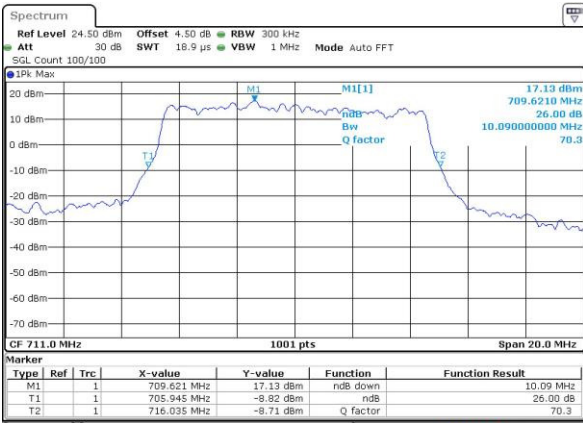

Lowest Channel / 5MHz / 16QAM

Date: 4.JUL.2016 03:27:30

Middle Channel / 5MHz / QPSK

Date: 4.JUL.2016 03:27:06

Middle Channel / 5MHz / 16QAM

Date: 4.JUL.2016 03:27:17

Highest Channel / 5MHz / QPSK

Date: 4.JUL.2016 03:26:55

Highest Channel / 5MHz / 16QAM

Date: 4.JUL.2016 03:26:43

LTE Band 12

Lowest Channel / 10MHz / QPSK

Date: 4.JUL.2016 03:30:03

Lowest Channel / 10MHz / 16QAM

Date: 4.JUL.2016 03:29:51

Middle Channel / 10MHz / QPSK

Date: 4.JUL.2016 03:29:26

Middle Channel / 10MHz / 16QAM

Date: 4.JUL.2016 03:29:39

Highest Channel / 10MHz / QPSK

Date: 4.JUL.2016 03:29:14

Highest Channel / 10MHz / 16QAM

Date: 4.JUL.2016 03:29:02

LTE Band 17