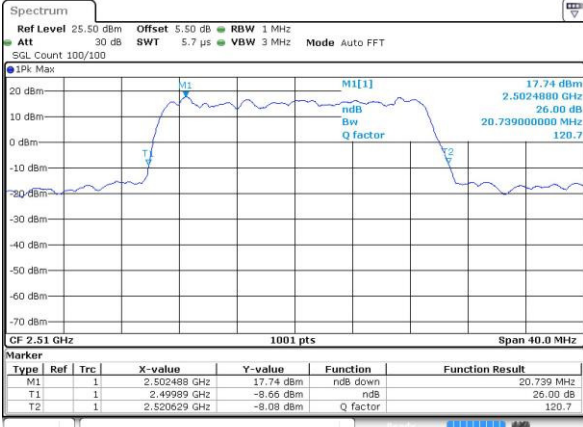

Middle Channel / 15MHz / 16QAM

Date: 4.JUL.2016 17:47:50

Highest Channel / 15MHz / QPSK

Date: 4.JUL.2016 17:48:34

Highest Channel / 15MHz / 16QAM

Date: 4.JUL.2016 17:48:12

LTE Band 7

Lowest Channel / 20MHz / QPSK