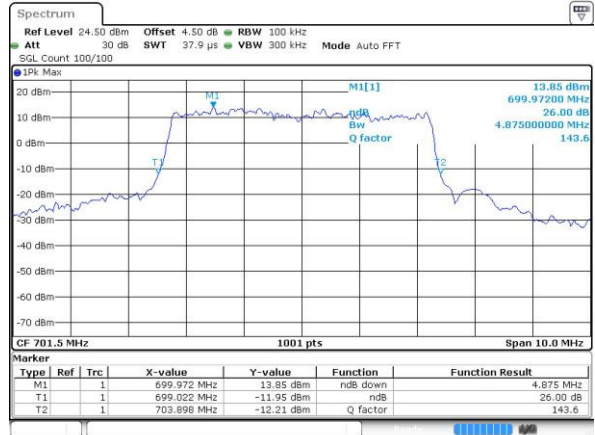

Lowest Channel / 5MHz / 16QAM

Date: 4.JUL.2016 03:27:30