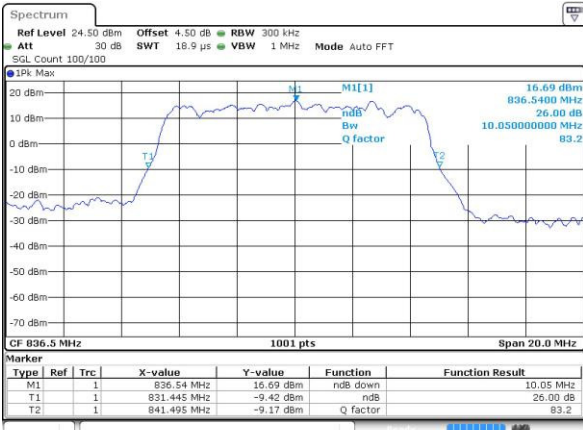

Highest Channel / 5MHz / 16QAM

Date: 3.JUL.2016 22:58:06

LTE Band 5

Lowest Channel / 10MHz / QPSK

Date: 3.JUL.2016 23:13:10

Lowest Channel / 10MHz / 16QAM

Date: 3.JUL.2016 23:48:22

Middle Channel / 10MHz / QPSK

Date: 3.JUL.2016 23:28:25

Middle Channel / 10MHz / 16QAM

Date: 3.JUL.2016 23:28:36

Highest Channel / 10MHz / QPSK

Date: 3.JUL.2016 23:31:00

Highest Channel / 10MHz / 16QAM

Date: 3.JUL.2016 23:31:11

LTE Band 7