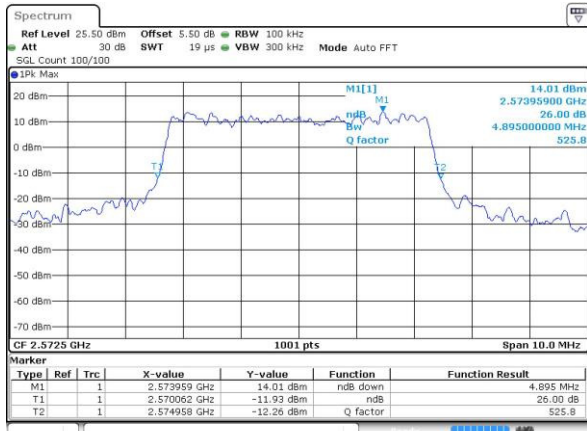

Date: 4 JUL 2016 22:23:00

Highest Channel / 10MHz / 16QAM

Date: 4 JUL 2016 22:22:50

Highest Channel / 15MHz / QPSK

Date: 4 JUL 2016 22:39:55

Highest Channel / 15MHz / 16QAM

Date: 4 JUL 2016 22:24:01

Highest Channel / 20MHz / QPSK

Date: 4 JUL 2016 22:38:41

Highest Channel / 20MHz / 16QAM

Date: 4 JUL 2016 22:37:59

LTE Band 38

Lowest Channel / 5MHz / QPSK

Date: 4 JUL 2016 23:19:17

Lowest Channel / 5MHz / 16QAM

Date: 4 JUL 2016 23:19:44

Middle Channel / 5MHz / QPSK

Date: 4 JUL 2016 23:27:36

Middle Channel / 5MHz / 16QAM

Date: 4 JUL 2016 23:27:14

Highest Channel / 5MHz / QPSK

Date: 5 JUL 2016 01:09:39

Highest Channel / 5MHz / 16QAM

Date: 5 JUL 2016 01:09:17