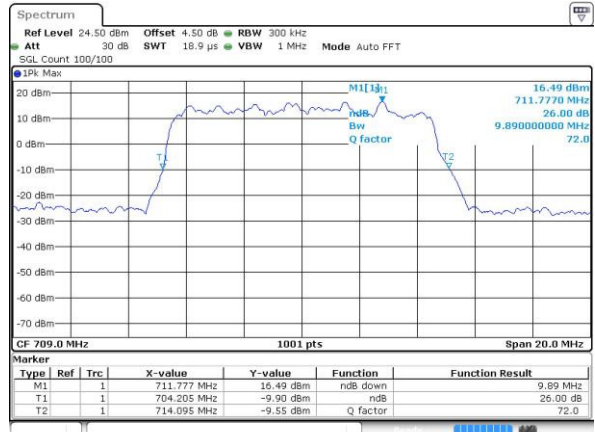

Highest Channel / 5MHz / QPSK

Date: 4 JUL 2016 00:48:41

Highest Channel / 5MHz / 16QAM

Date: 4 JUL 2016 00:48:53

LTE Band 17

Lowest Channel / 10MHz / QPSK

Date: 4.JUL.2016 00:55:56

Lowest Channel / 10MHz / 16QAM