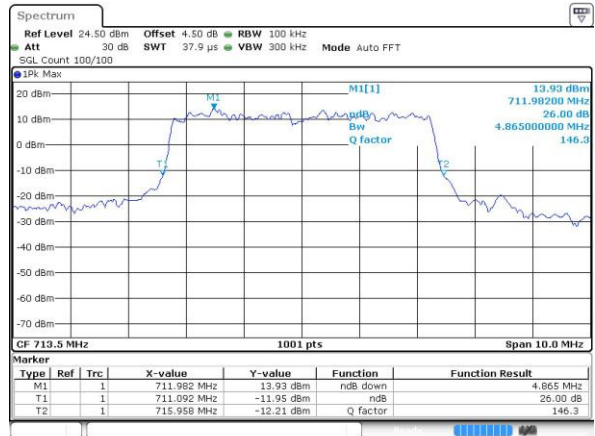

Date: 4.JUL.2016 02:34:45

Highest Channel / 3MHz / QPSK

Date: 4.JUL.2016 02:34:22

Highest Channel / 3MHz / 16QAM

Date: 4.JUL.2016 02:34:11

LTE Band 12

Lowest Channel / 5MHz / QPSK

Date: 4.JUL.2016 03:27:42

Lowest Channel / 5MHz / 16QAM

Date: 4.JUL.2016 03:27:30

Middle Channel / 5MHz / QPSK

Date: 4.JUL.2016 03:27:06

Middle Channel / 5MHz / 16QAM

Date: 4.JUL.2016 03:27:17

Highest Channel / 5MHz / QPSK

Date: 4.JUL.2016 03:26:55

Highest Channel / 5MHz / 16QAM

Date: 4.JUL.2016 03:26:43

LTE Band 12

Lowest Channel / 10MHz / QPSK

Date: 4.JUL.2016 03:30:03

Lowest Channel / 10MHz / 16QAM

Date: 4.JUL.2016 03:29:51

Middle Channel / 10MHz / QPSK