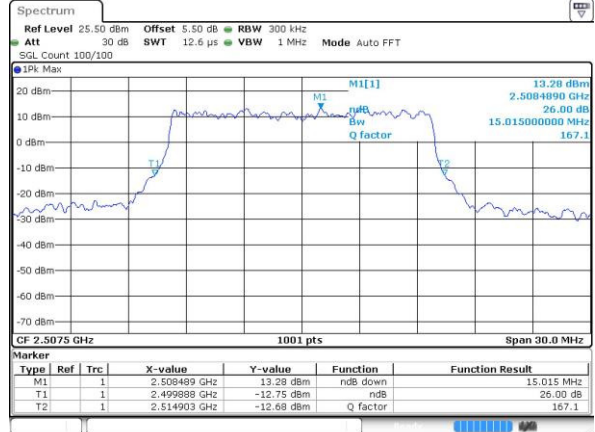

Date: 4.JUL.2016 17:31:32

LTE Band 7

Lowest Channel / 15MHz / QPSK

Date: 4.JUL.2016 17:47:06

Lowest Channel / 15MHz / 16QAM

Date: 4.JUL.2016 17:46:44

Middle Channel / 15MHz / QPSK

Date: 4.JUL.2016 17:47:28

Middle Channel / 15MHz / 16QAM

Date: 4.JUL.2016 17:47:50

Highest Channel / 15MHz / QPSK

Date: 4.JUL.2016 17:48:34

Highest Channel / 15MHz / 16QAM

Date: 4.JUL.2016 17:48:12

LTE Band 7

Lowest Channel / 20MHz / QPSK