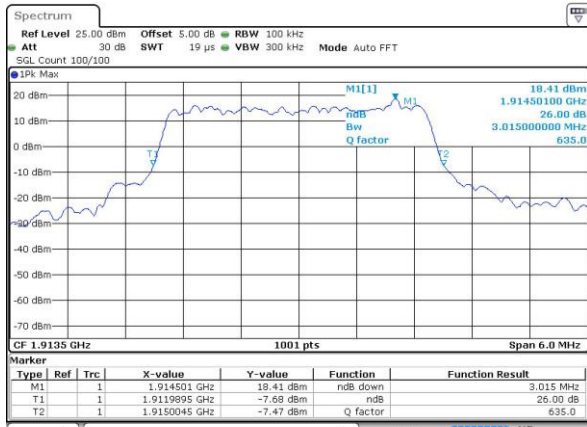

Date: 4.JUL.2016 01:05:57

LTE Band 25

Highest Channel / 1.4MHz / QPSK

Date: 4.JUL.2016 21:51:14

Highest Channel / 1.4MHz / 16QAM

Date: 4.JUL.2016 21:51:37

Highest Channel / 3MHz / QPSK

Date: 4.JUL.2016 22:12:42

Highest Channel / 3MHz / 16QAM

Date: 4.JUL.2016 22:12:54

Highest Channel / 5MHz / QPSK

Date: 4.JUL.2016 22:13:29

Highest Channel / 5MHz / 16QAM

Date: 4.JUL.2016 22:13:50

LTE Band 25

Highest Channel / 10MHz / QPSK