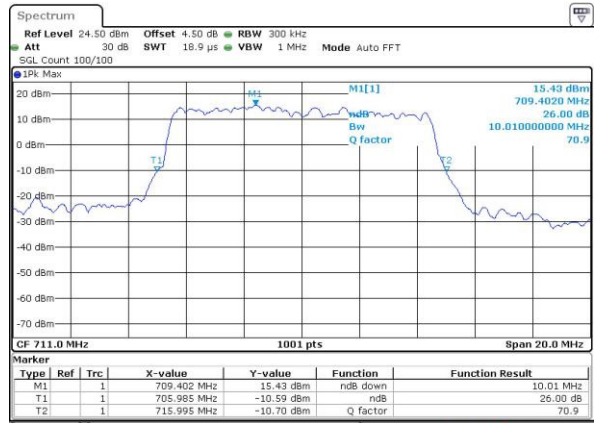

Highest Channel / 5MHz / 16QAM

Date: 4.JUL.2016 03:26:43

LTE Band 12

Lowest Channel / 10MHz / QPSK

Date: 4.JUL.2016 03:30:03

Lowest Channel / 10MHz / 16QAM

Date: 4.JUL.2016 03:29:51

Middle Channel / 10MHz / QPSK

Date: 4.JUL.2016 03:29:26

Middle Channel / 10MHz / 16QAM

Date: 4.JUL.2016 03:29:39

Highest Channel / 10MHz / QPSK

Date: 4.JUL.2016 03:29:14

Highest Channel / 10MHz / 16QAM

Date: 4.JUL.2016 03:29:02

LTE Band 17

Lowest Channel / 5MHz / QPSK

Date: 4 JUL 2016 00:38:53

Lowest Channel / 5MHz / 16QAM

Date: 4 JUL 2016 00:39:04

Middle Channel / 5MHz / QPSK

Date: 4 JUL 2016 01:20:58

Middle Channel / 5MHz / 16QAM

Date: 4 JUL 2016 00:46:18