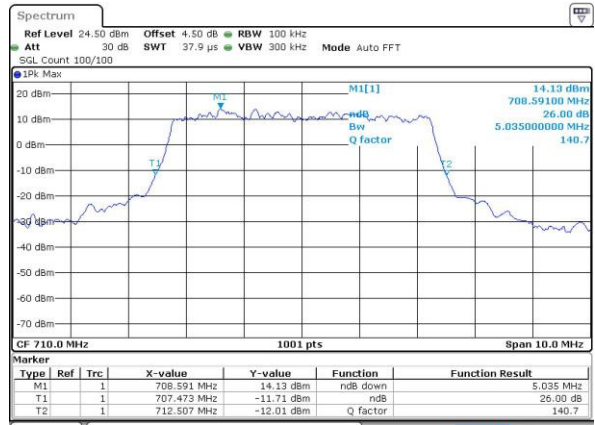

Date: 4.JUL.2016 03:29:26

Middle Channel / 10MHz / 16QAM

Date: 4.JUL.2016 03:29:39

Highest Channel / 10MHz / QPSK

Date: 4.JUL.2016 03:29:14

Highest Channel / 10MHz / 16QAM

Date: 4.JUL.2016 03:29:02

LTE Band 17

Lowest Channel / 5MHz / QPSK

Date: 4 JUL 2016 00:38:53

Lowest Channel / 5MHz / 16QAM

Date: 4 JUL 2016 00:39:04

Middle Channel / 5MHz / QPSK

Date: 4 JUL 2016 01:20:58

Middle Channel / 5MHz / 16QAM

Date: 4 JUL 2016 00:46:18

Highest Channel / 5MHz / QPSK

Date: 4 JUL 2016 00:48:41

Highest Channel / 5MHz / 16QAM

Date: 4 JUL 2016 00:48:53

LTE Band 17

Lowest Channel / 10MHz / QPSK

Date: 4.JUL.2016 00:55:56

Lowest Channel / 10MHz / 16QAM