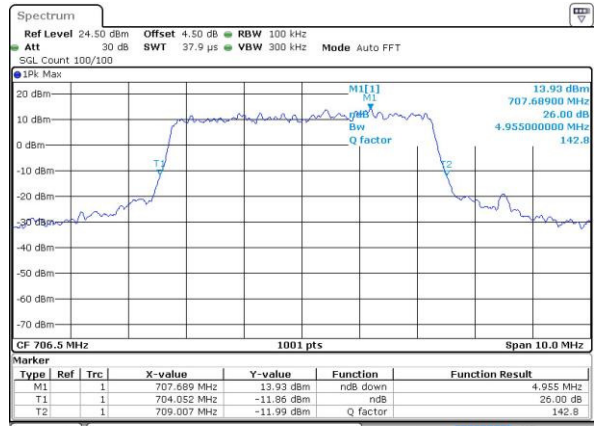

Highest Channel / 5MHz / 16QAM

Date: 4.JUL.2016 03:26:43

LTE Band 12

Lowest Channel / 10MHz / QPSK

Date: 4.JUL.2016 03:30:03

Lowest Channel / 10MHz / 16QAM

Date: 4.JUL.2016 03:29:51

Middle Channel / 10MHz / QPSK

Date: 4.JUL.2016 03:29:26

Middle Channel / 10MHz / 16QAM

Date: 4.JUL.2016 03:29:39

Highest Channel / 10MHz / QPSK

Date: 4.JUL.2016 03:29:14

Highest Channel / 10MHz / 16QAM

Date: 4.JUL.2016 03:29:02

LTE Band 17

Lowest Channel / 5MHz / QPSK

Date: 4 JUL 2016 00:38:53

Lowest Channel / 5MHz / 16QAM

Date: 4 JUL 2016 00:39:04

Middle Channel / 5MHz / QPSK

Date: 4 JUL 2016 01:20:58

Middle Channel / 5MHz / 16QAM

Date: 4 JUL 2016 00:46:18