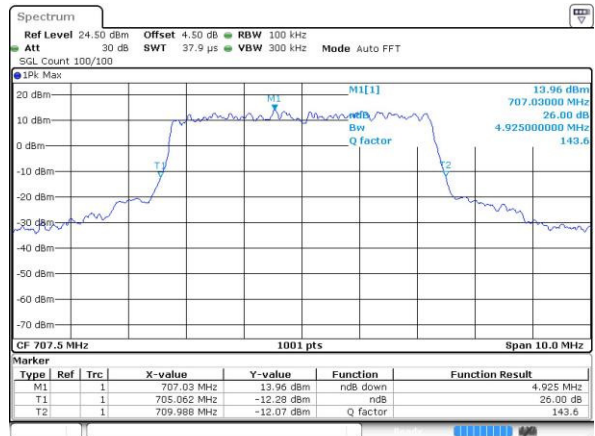

Date: 4.JUL.2016 02:34:45

Highest Channel / 3MHz / QPSK

Date: 4.JUL.2016 02:34:22

Highest Channel / 3MHz / 16QAM

Date: 4.JUL.2016 02:34:11

LTE Band 12

Lowest Channel / 5MHz / QPSK

Date: 4.JUL.2016 03:27:42

Lowest Channel / 5MHz / 16QAM

Date: 4.JUL.2016 03:27:30

Middle Channel / 5MHz / QPSK

Date: 4.JUL.2016 03:27:06

Middle Channel / 5MHz / 16QAM

Date: 4.JUL.2016 03:27:17

Highest Channel / 5MHz / QPSK

Date: 4.JUL.2016 03:26:55

Highest Channel / 5MHz / 16QAM

Date: 4.JUL.2016 03:26:43

LTE Band 12

Lowest Channel / 10MHz / QPSK

Date: 4.JUL.2016 03:30:03

Lowest Channel / 10MHz / 16QAM

Date: 4.JUL.2016 03:29:51

Middle Channel / 10MHz / QPSK