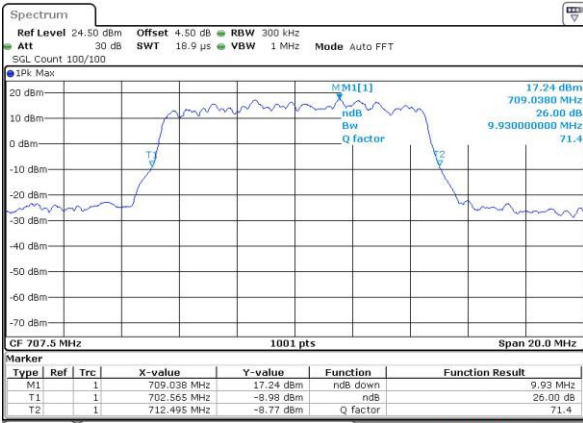

Highest Channel / 5MHz / 16QAM

Date: 4.JUL.2016 03:26:43

LTE Band 12

Lowest Channel / 10MHz / QPSK

Date: 4.JUL.2016 03:30:03

Lowest Channel / 10MHz / 16QAM

Date: 4.JUL.2016 03:29:51

Middle Channel / 10MHz / QPSK

Date: 4.JUL.2016 03:29:26

Middle Channel / 10MHz / 16QAM

Date: 4.JUL.2016 03:29:39

Highest Channel / 10MHz / QPSK

Date: 4.JUL.2016 03:29:14

Highest Channel / 10MHz / 16QAM

Date: 4.JUL.2016 03:29:02

LTE Band 17