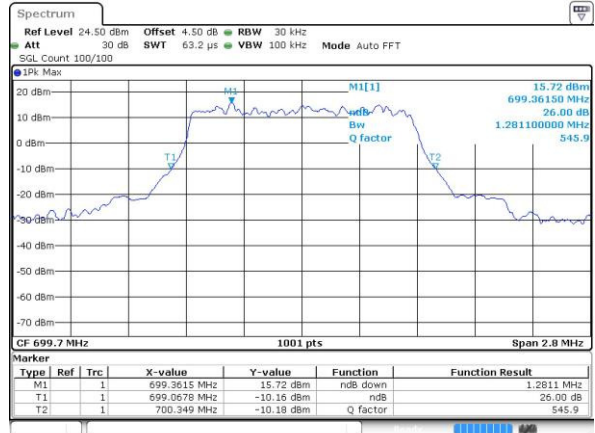

Date: 4.JUL.2016 18:05:34

Highest Channel / 20MHz / 16QAM

Date: 4.JUL.2016 18:05:12

LTE Band 12

Lowest Channel / 1.4MHz / QPSK

Date: 4 JUL 2016 02:02:04

Lowest Channel / 1.4MHz / 16QAM

Date: 4 JUL 2016 02:01:52

Middle Channel / 1.4MHz / QPSK

Date: 4 JUL 2016 02:01:29

Middle Channel / 1.4MHz / 16QAM

Date: 4 JUL 2016 02:01:41

Highest Channel / 1.4MHz / QPSK

Date: 4 JUL 2016 02:01:18

Highest Channel / 1.4MHz / 16QAM

Date: 4 JUL 2016 01:29:10