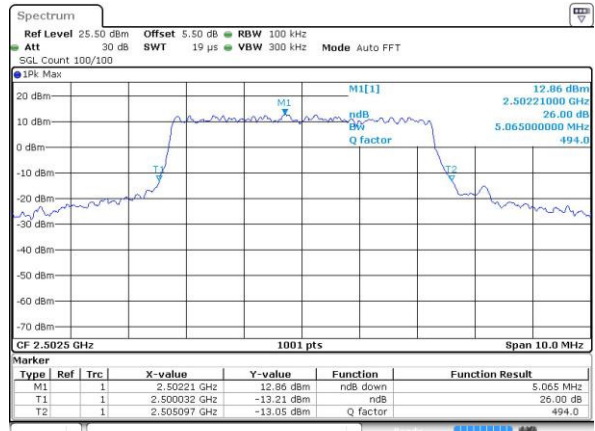

Lowest Channel / 5MHz / 16QAM

Date: 4 JUL 2016 17:13:04