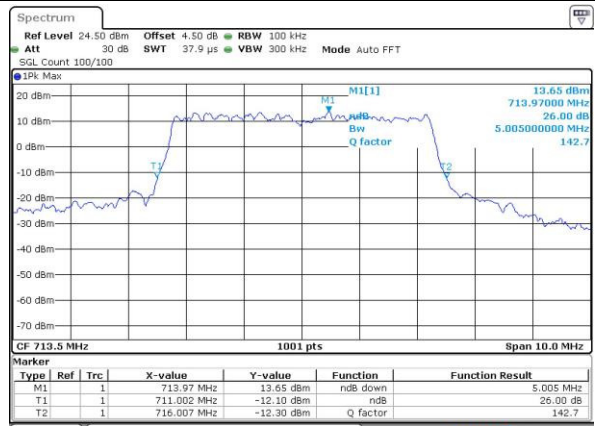

Date: 4.JUL.2016 03:29:26

Middle Channel / 10MHz / 16QAM

Date: 4.JUL.2016 03:29:39

Highest Channel / 10MHz / QPSK

Date: 4.JUL.2016 03:29:14

Highest Channel / 10MHz / 16QAM

Date: 4.JUL.2016 03:29:02

LTE Band 17

Lowest Channel / 5MHz / QPSK

Date: 4 JUL 2016 00:38:53

Lowest Channel / 5MHz / 16QAM

Date: 4 JUL 2016 00:39:04

Middle Channel / 5MHz / QPSK

Date: 4 JUL 2016 01:20:58

Middle Channel / 5MHz / 16QAM

Date: 4 JUL 2016 00:46:18

Highest Channel / 5MHz / QPSK

Date: 4 JUL 2016 00:48:41

Highest Channel / 5MHz / 16QAM

Date: 4 JUL 2016 00:48:53

LTE Band 17

Lowest Channel / 10MHz / QPSK

Date: 4.JUL.2016 00:55:56

Lowest Channel / 10MHz / 16QAM