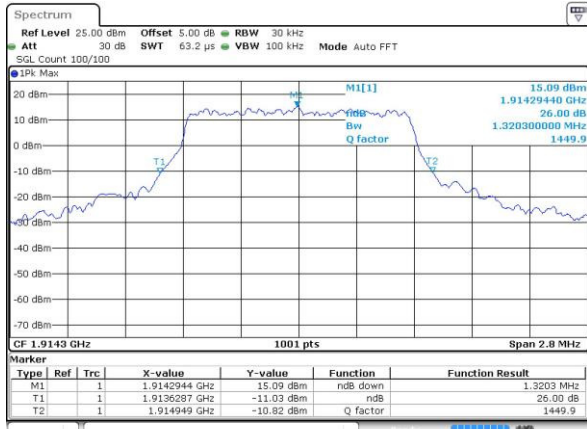

Highest Channel / 5MHz / QPSK

Date: 4 JUL 2016 00:48:41

Highest Channel / 5MHz / 16QAM

Date: 4 JUL 2016 00:48:53

LTE Band 17

Lowest Channel / 10MHz / QPSK

Date: 4.JUL.2016 00:55:56

Lowest Channel / 10MHz / 16QAM

Date: 4.JUL.2016 00:56:07

Middle Channel / 10MHz / QPSK

Date: 4.JUL.2016 01:03:11

Middle Channel / 10MHz / 16QAM

Date: 4.JUL.2016 01:03:23

Highest Channel / 10MHz / QPSK

Date: 4.JUL.2016 01:05:46

Highest Channel / 10MHz / 16QAM

Date: 4.JUL.2016 01:05:57

LTE Band 25

Highest Channel / 1.4MHz / QPSK

Date: 4.JUL.2016 21:51:14

Highest Channel / 1.4MHz / 16QAM

Date: 4.JUL.2016 21:51:37

Highest Channel / 3MHz / QPSK

Date: 4.JUL.2016 22:12:42