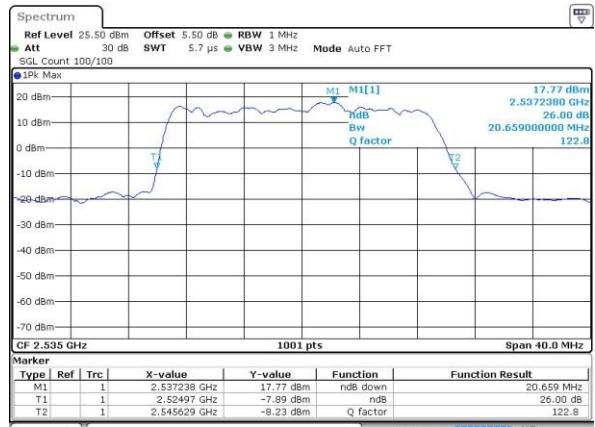

Middle Channel / 15MHz / 16QAM

Date: 4.JUL.2016 17:47:50

Highest Channel / 15MHz / QPSK

Date: 4.JUL.2016 17:48:34

Highest Channel / 15MHz / 16QAM

Date: 4.JUL.2016 17:48:12

LTE Band 7

Lowest Channel / 20MHz / QPSK

Date: 4.JUL.2016 18:04:06

Lowest Channel / 20MHz / 16QAM

Date: 4.JUL.2016 18:03:43

Middle Channel / 20MHz / QPSK

Date: 4.JUL.2016 18:04:28

Middle Channel / 20MHz / 16QAM

Date: 4.JUL.2016 18:04:50

Highest Channel / 20MHz / QPSK

Date: 4.JUL.2016 18:05:34

Highest Channel / 20MHz / 16QAM

Date: 4.JUL.2016 18:05:12

LTE Band 12

Lowest Channel / 1.4MHz / QPSK

Date: 4 JUL 2016 02:02:04

Lowest Channel / 1.4MHz / 16QAM

Date: 4 JUL 2016 02:01:52

Middle Channel / 1.4MHz / QPSK

Date: 4 JUL 2016 02:01:29

Middle Channel / 1.4MHz / 16QAM

Date: 4 JUL 2016 02:01:41

Highest Channel / 1.4MHz / QPSK

Date: 4 JUL 2016 02:01:18

Highest Channel / 1.4MHz / 16QAM

Date: 4 JUL 2016 01:29:10