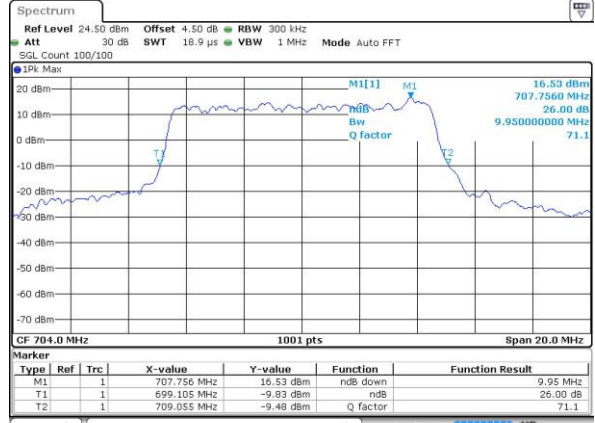

Highest Channel / 5MHz / 16QAM

Date: 4.JUL.2016 03:26:43

LTE Band 12

Lowest Channel / 10MHz / QPSK

Date: 4.JUL.2016 03:30:03

Lowest Channel / 10MHz / 16QAM

Date: 4.JUL.2016 03:29:51

Middle Channel / 10MHz / QPSK

Date: 4.JUL.2016 03:29:26

Middle Channel / 10MHz / 16QAM

Date: 4.JUL.2016 03:29:39

Highest Channel / 10MHz / QPSK

Date: 4.JUL.2016 03:29:14

Highest Channel / 10MHz / 16QAM

Date: 4.JUL.2016 03:29:02

LTE Band 17