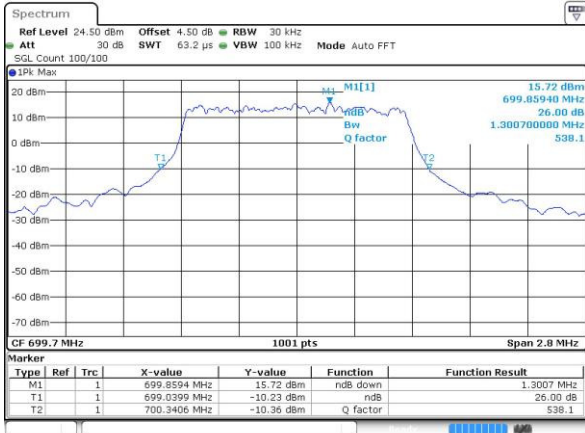

Date: 4.JUL.2016 18:05:34

Highest Channel / 20MHz / 16QAM

Date: 4.JUL.2016 18:05:12

LTE Band 12

Lowest Channel / 1.4MHz / QPSK

Date: 4 JUL 2016 02:02:04

Lowest Channel / 1.4MHz / 16QAM

Date: 4 JUL 2016 02:01:52