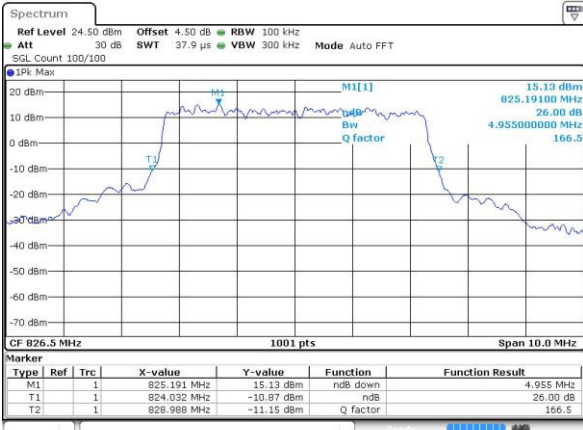

Date: 3.JUL.2016 22:22:25

Highest Channel / 3MHz / QPSK

Date: 3.JUL.2016 22:24:49

Highest Channel / 3MHz / 16QAM

Date: 3.JUL.2016 22:25:00

LTE Band 5

Lowest Channel / 5MHz / QPSK

Date: 3.JUL.2016 22:40:03