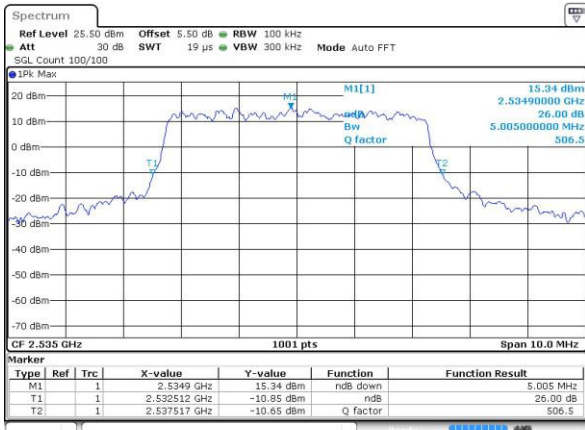

Date: 3.JUL.2016 23:28:25

Middle Channel / 10MHz / 16QAM

Date: 3.JUL.2016 23:28:36

Highest Channel / 10MHz / QPSK

Date: 3.JUL.2016 23:31:00

Highest Channel / 10MHz / 16QAM

Date: 3.JUL.2016 23:31:11

LTE Band 7

Lowest Channel / 5MHz / QPSK

Date: 4 JUL 2016 17:12:42

Lowest Channel / 5MHz / 16QAM

Date: 4 JUL 2016 17:13:04

Middle Channel / 5MHz / QPSK

Date: 4 JUL 2016 17:13:49

Middle Channel / 5MHz / 16QAM

Date: 4 JUL 2016 17:13:27

Highest Channel / 5MHz / QPSK

Date: 4 JUL 2016 17:14:11

Highest Channel / 5MHz / 16QAM

Date: 4 JUL 2016 17:14:33

LTE Band 7

Lowest Channel / 10MHz / QPSK

Date: 4.JUL.2016 17:29:42

Lowest Channel / 10MHz / 16QAM