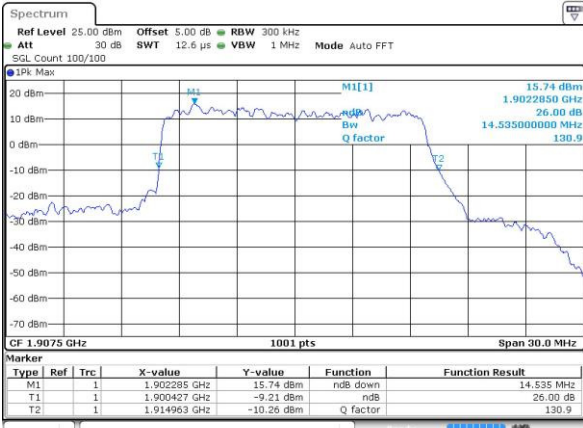

Highest Channel / 15MHz / QPSK

Date: 4 JUL 2016 22:39:55