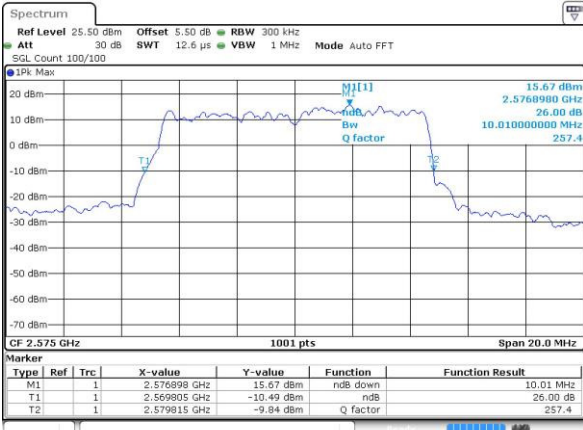

Date: 4 JUL 2016 22:38:41

Highest Channel / 20MHz / 16QAM

Date: 4 JUL 2016 22:37:59

LTE Band 38

Lowest Channel / 5MHz / QPSK

Date: 4 JUL 2016 23:19:17

Lowest Channel / 5MHz / 16QAM

Date: 4 JUL 2016 23:19:44

Middle Channel / 5MHz / QPSK

Date: 4 JUL 2016 23:27:36

Middle Channel / 5MHz / 16QAM

Date: 4 JUL 2016 23:27:14

Highest Channel / 5MHz / QPSK

Date: 5 JUL 2016 01:09:39

Highest Channel / 5MHz / 16QAM

Date: 5 JUL 2016 01:09:17

LTE Band 38

Lowest Channel / 10MHz / QPSK

Date: 5 JUL 2016 01:10:25

Lowest Channel / 10MHz / 16QAM

Date: 5 JUL 2016 01:10:49

Middle Channel / 10MHz / QPSK

Date: 5 JUL 2016 01:11:46

Middle Channel / 10MHz / 16QAM