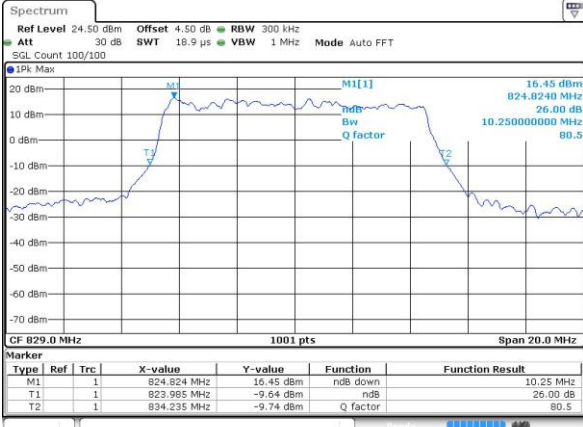

Highest Channel / 5MHz / 16QAM

Date: 3.JUL.2016 22:58:06

LTE Band 5

Lowest Channel / 10MHz / QPSK

Date: 3.JUL.2016 23:13:10

Lowest Channel / 10MHz / 16QAM

Date: 3.JUL.2016 23:48:22

Middle Channel / 10MHz / QPSK

Date: 3.JUL.2016 23:28:25

Middle Channel / 10MHz / 16QAM

Date: 3.JUL.2016 23:28:36

Highest Channel / 10MHz / QPSK

Date: 3.JUL.2016 23:31:00

Highest Channel / 10MHz / 16QAM

Date: 3.JUL.2016 23:31:11

LTE Band 7