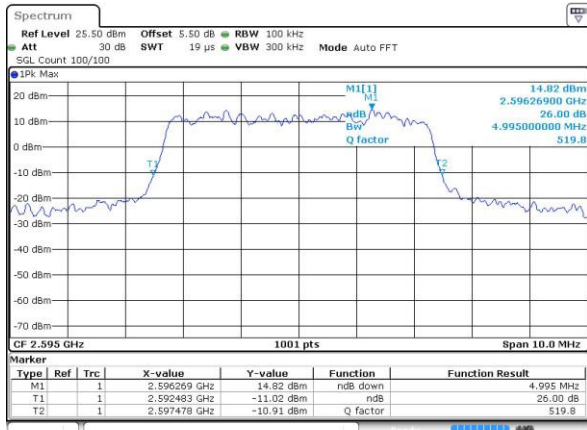

Middle Channel / 5MHz / QPSK

Date: 4 JUL 2016 23:27:36