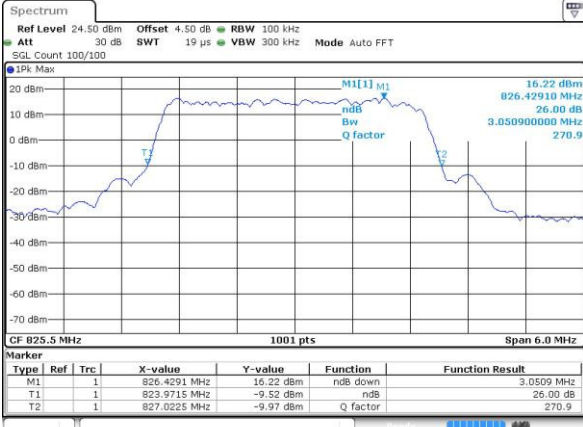

LTE Band 5

Lowest Channel / 3MHz / QPSK

Date: 3.JUL.2016 22:06:58

Lowest Channel / 3MHz / 16QAM

Date: 3.JUL.2016 22:07:10

Middle Channel / 3MHz / QPSK

Date: 3.JUL.2016 22:22:14

Middle Channel / 3MHz / 16QAM

Date: 3.JUL.2016 22:22:25

Highest Channel / 3MHz / QPSK

Date: 3.JUL.2016 22:24:49

Highest Channel / 3MHz / 16QAM

Date: 3.JUL.2016 22:25:00

LTE Band 5

Lowest Channel / 5MHz / QPSK

Date: 3.JUL.2016 22:40:03