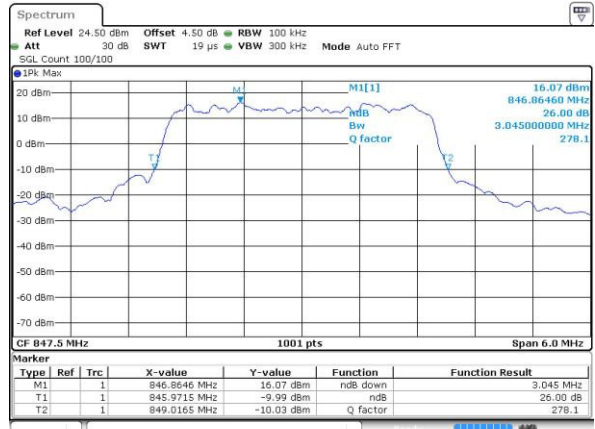

LTE Band 5

Lowest Channel / 3MHz / QPSK

Date: 3.JUL.2016 22:06:58

Lowest Channel / 3MHz / 16QAM

Date: 3.JUL.2016 22:07:10

Middle Channel / 3MHz / QPSK

Date: 3.JUL.2016 22:22:14

Middle Channel / 3MHz / 16QAM

Date: 3.JUL.2016 22:22:25

Highest Channel / 3MHz / QPSK

Date: 3.JUL.2016 22:24:49

Highest Channel / 3MHz / 16QAM

Date: 3.JUL.2016 22:25:00

LTE Band 5

Lowest Channel / 5MHz / QPSK

Date: 3.JUL.2016 22:40:03