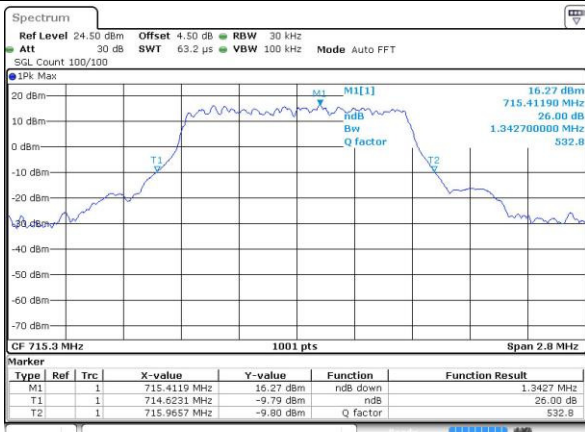

Date: 4.JUL.2016 18:05:34

Highest Channel / 20MHz / 16QAM

Date: 4.JUL.2016 18:05:12

LTE Band 12

Lowest Channel / 1.4MHz / QPSK

Date: 4 JUL 2016 02:02:04

Lowest Channel / 1.4MHz / 16QAM

Date: 4 JUL 2016 02:01:52

Middle Channel / 1.4MHz / QPSK

Date: 4 JUL 2016 02:01:29

Middle Channel / 1.4MHz / 16QAM

Date: 4 JUL 2016 02:01:41

Highest Channel / 1.4MHz / QPSK

Date: 4 JUL 2016 02:01:18

Highest Channel / 1.4MHz / 16QAM

Date: 4 JUL 2016 01:29:10