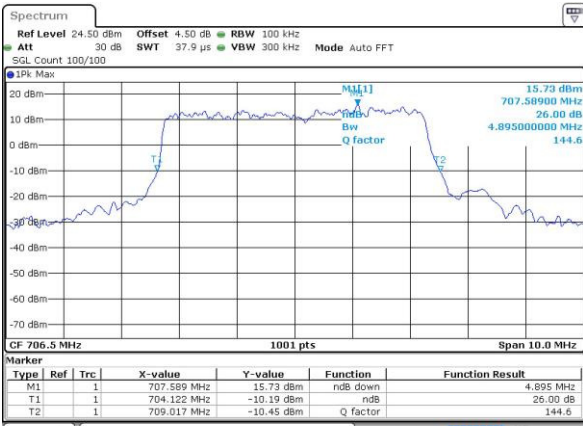

LTE Band 17

Lowest Channel / 5MHz / QPSK

Date: 4 JUL 2016 00:38:53