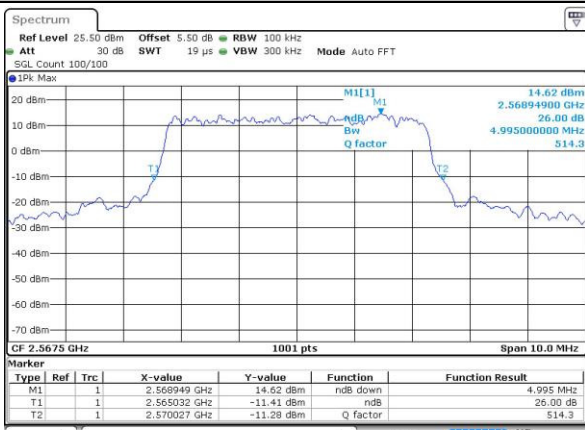

Lowest Channel / 5MHz / QPSK

Date: 4 JUL 2016 17:12:42

Lowest Channel / 5MHz / 16QAM

Date: 4 JUL 2016 17:13:04

Middle Channel / 5MHz / QPSK

Date: 4 JUL 2016 17:13:49

Middle Channel / 5MHz / 16QAM

Date: 4 JUL 2016 17:13:27

Highest Channel / 5MHz / QPSK

Date: 4 JUL 2016 17:14:11

Highest Channel / 5MHz / 16QAM

Date: 4 JUL 2016 17:14:33

LTE Band 7

Lowest Channel / 10MHz / QPSK

Date: 4.JUL.2016 17:29:42

Lowest Channel / 10MHz / 16QAM