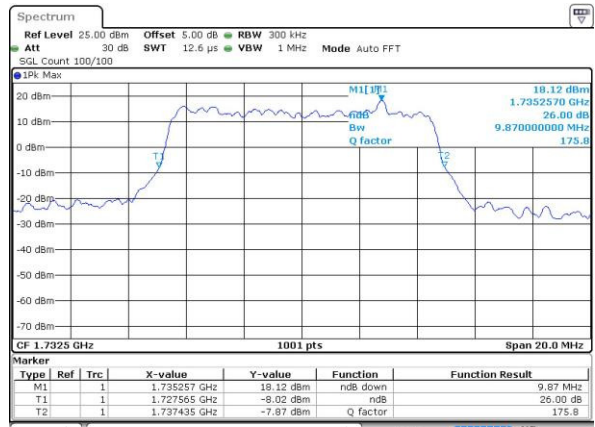

Date: 4.JUL.2016 14:44:44

Highest Channel / 5MHz / QPSK

Date: 4.JUL.2016 14:47:10

Highest Channel / 5MHz / 16QAM

Date: 4.JUL.2016 14:47:21

LTE Band 4

Lowest Channel / 10MHz / QPSK

Date: 4.JUL.2016 14:54:21

Lowest Channel / 10MHz / 16QAM

Date: 4.JUL.2016 14:54:33

Middle Channel / 10MHz / QPSK

Date: 4.JUL.2016 15:01:34

Middle Channel / 10MHz / 16QAM

Date: 4.JUL.2016 15:01:45

Highest Channel / 10MHz / QPSK

Date: 4.JUL.2016 15:04:11

Highest Channel / 10MHz / 16QAM

Date: 4.JUL.2016 15:04:22

LTE Band 4

Lowest Channel / 15MHz / QPSK

Date: 4.JUL.2016 15:11:23

Lowest Channel / 15MHz / 16QAM

Date: 4.JUL.2016 15:11:34

Middle Channel / 15MHz / QPSK

Date: 4.JUL.2016 15:18:35

Middle Channel / 15MHz / 16QAM

Date: 4.JUL.2016 15:18:46

Highest Channel / 15MHz / QPSK

Date: 4.JUL.2016 15:21:12

Highest Channel / 15MHz / 16QAM

Date: 4.JUL.2016 15:21:23

LTE Band 4