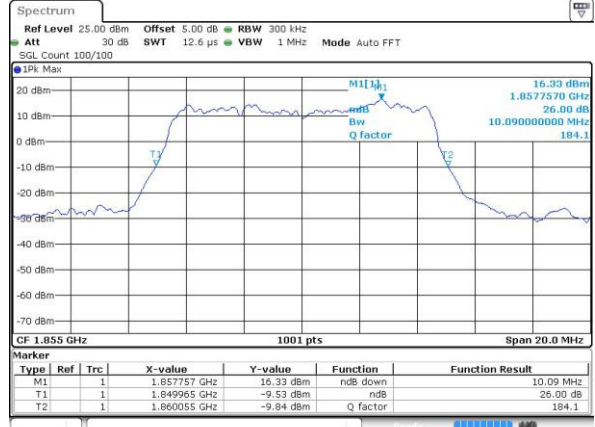

Highest Channel / 3MHz / 16QAM

Date: 4 JUL 2016 10:17:35

LTE Band 2

Lowest Channel / 5MHz / QPSK

Date: 4.JUL.2016 10:24:38

Lowest Channel / 5MHz / 16QAM

Date: 4.JUL.2016 10:24:49

Middle Channel / 5MHz / QPSK

Date: 4.JUL.2016 10:31:49

Middle Channel / 5MHz / 16QAM

Date: 4.JUL.2016 10:32:01

Highest Channel / 5MHz / QPSK

Date: 4.JUL.2016 10:34:27

Highest Channel / 5MHz / 16QAM

Date: 4.JUL.2016 10:34:38

LTE Band 2

Lowest Channel / 10MHz / QPSK

Date: 4.JUL.2016 10:41:39

Lowest Channel / 10MHz / 16QAM

Date: 4.JUL.2016 10:41:50

Middle Channel / 10MHz / QPSK

Date: 4.JUL.2016 10:48:51

Middle Channel / 10MHz / 16QAM

Date: 4.JUL.2016 10:49:02