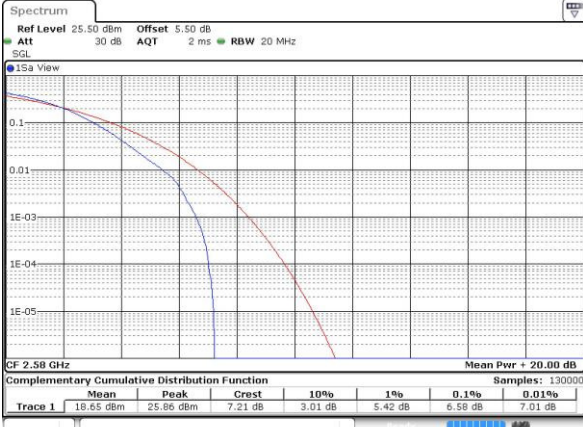

Lowest Channel / 1RB

Date: 5 JUL 2016 01:19:27

Lowest Channel / Full RB

Date: 5 JUL 2016 01:20:33

Middle Channel / 1RB

Date: 5 JUL 2016 01:22:33

Middle Channel / Full RB

Date: 5 JUL 2016 01:20:54

Highest Channel / 1RB

Date: 5 JUL 2016 01:23:06

Highest Channel / Full RB

Date: 5 JUL 2016 01:25:52

LTE Band 38 / 20MHz / 16QAM

Lowest Channel / 1RB

Date: 5 JUL 2016 01:19:55

Lowest Channel / Full RB

Date: 5 JUL 2016 01:18:23

Middle Channel / 1RB

Date: 5 JUL 2016 01:22:08

Middle Channel / Full RB

Date: 5 JUL 2016 01:21:30

Highest Channel / 1RB

Date: 5 JUL 2016 01:24:02

Highest Channel / Full RB

Date: 5 JUL 2016 01:25:09

26dB Bandwidth

Mode	LTE Band 2 : 26dB BW(MHz)											
	1.4MHz		3MHz		5MHz		10MHz		15MHz		20MHz	
Mod.	QPSK	16QAM	QPSK	16QAM	QPSK	16QAM	QPSK	16QAM	QPSK	16QAM	QPSK	16QAM
Lowest CH	1.376	1.354	3.075	3.033	4.945	4.885	9.65	10.09	14.865	14.356	20.22	20.1
Middle CH	1.312	1.337	3.003	3.051	4.995	4.985	10.19	9.91	15.045	14.985	20.14	20.579
Highest CH	1.329	1.354	3.033	3.075	4.965	4.875	10.15	10.05	14.865	14.446	21.658	20.18