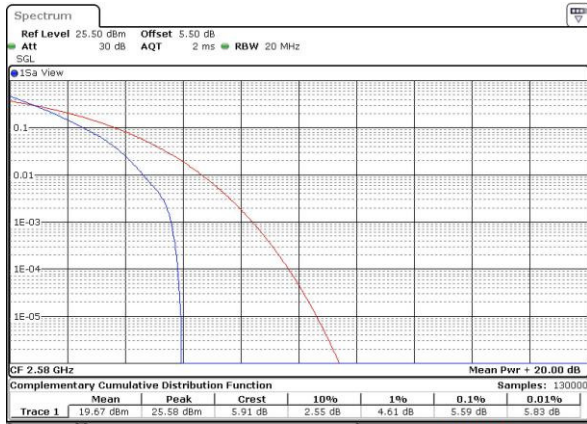

Date: 4 JUL 2016 01:14:42

Highest Channel / 1RB

Date: 4 JUL 2016 01:14:53

Highest Channel / Full RB

Date: 4 JUL 2016 01:15:03

LTE Band 25 / 20MHz / QPSK

Highest Channel / 1RB

Date: 4.JUL.2016 22:38:54

Highest Channel / Full RB

Date: 4.JUL.2016 22:38:22

LTE Band 25 / 20MHz / 16QAM

Highest Channel / 1RB

Date: 4.JUL.2016 22:39:30

Highest Channel / Full RB

Date: 4.JUL.2016 22:38:08

LTE Band 38 / 20MHz / QPSK

Lowest Channel / 1RB

Date: 5 JUL 2016 01:19:27

Lowest Channel / Full RB

Date: 5 JUL 2016 01:20:33

Middle Channel / 1RB

Date: 5 JUL 2016 01:22:33

Middle Channel / Full RB

Date: 5 JUL 2016 01:20:54