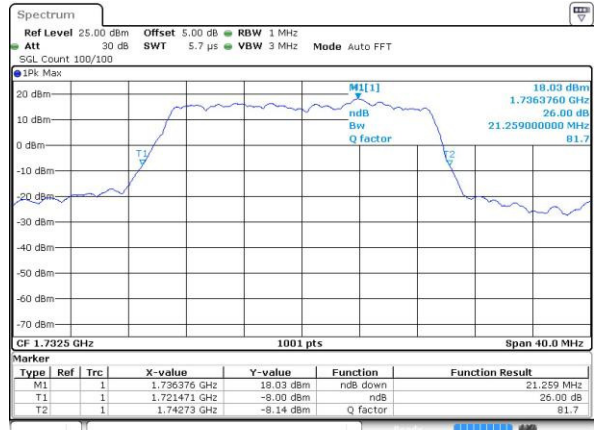

Highest Channel / 10MHz / 16QAM

Date: 4.JUL.2016 15:04:22

LTE Band 4

Lowest Channel / 15MHz / QPSK

Date: 4.JUL.2016 15:11:23

Lowest Channel / 15MHz / 16QAM

Date: 4.JUL.2016 15:11:34

Middle Channel / 15MHz / QPSK

Date: 4.JUL.2016 15:18:35

Middle Channel / 15MHz / 16QAM

Date: 4.JUL.2016 15:18:46

Highest Channel / 15MHz / QPSK

Date: 4.JUL.2016 15:21:12

Highest Channel / 15MHz / 16QAM

Date: 4.JUL.2016 15:21:23

LTE Band 4

Lowest Channel / 20MHz / QPSK

Date: 4.JUL.2016 15:28:25

Lowest Channel / 20MHz / 16QAM

Date: 4.JUL.2016 15:28:36

Middle Channel / 20MHz / QPSK

Date: 4.JUL.2016 15:35:36

Middle Channel / 20MHz / 16QAM

Date: 4.JUL.2016 15:35:47

Highest Channel / 20MHz / QPSK

Date: 4.JUL.2016 15:38:12

Highest Channel / 20MHz / 16QAM

Date: 4.JUL.2016 15:38:23

LTE Band 5

Lowest Channel / 1.4MHz / QPSK

Date: 3 JUL 2016 21:34:02

Lowest Channel / 1.4MHz / 16QAM