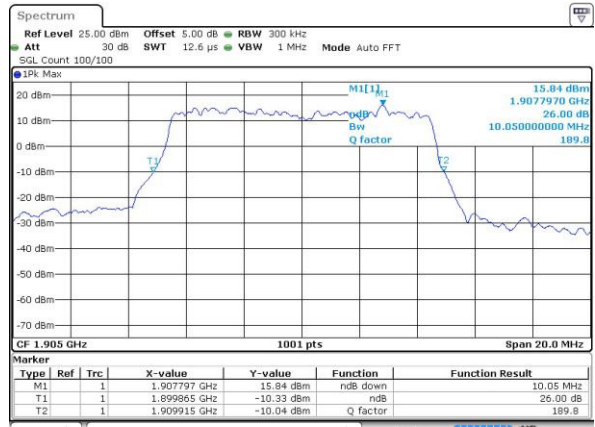

Date: 4.JUL.2016 10:31:49

Middle Channel / 5MHz / 16QAM

Date: 4.JUL.2016 10:32:01

Highest Channel / 5MHz / QPSK

Date: 4.JUL.2016 10:34:27

Highest Channel / 5MHz / 16QAM

Date: 4.JUL.2016 10:34:38

LTE Band 2

Lowest Channel / 10MHz / QPSK

Date: 4.JUL.2016 10:41:39

Lowest Channel / 10MHz / 16QAM

Date: 4.JUL.2016 10:41:50

Middle Channel / 10MHz / QPSK

Date: 4.JUL.2016 10:48:51

Middle Channel / 10MHz / 16QAM

Date: 4.JUL.2016 10:49:02

Highest Channel / 10MHz / QPSK

Date: 4.JUL.2016 10:51:29

Highest Channel / 10MHz / 16QAM

Date: 4.JUL.2016 10:51:40

LTE Band 2

Lowest Channel / 15MHz / QPSK

Date: 4 JUL 2016 10:58:41

Lowest Channel / 15MHz / 16QAM