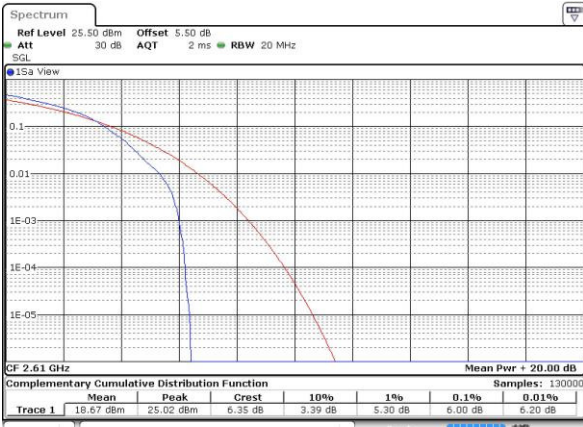

Highest Channel / 1RB

Date: 5 JUL 2016 01:23:06

Highest Channel / Full RB

Date: 5 JUL 2016 01:25:52

LTE Band 38 / 20MHz / 16QAM

Lowest Channel / 1RB

Date: 5 JUL 2016 01:19:55

Lowest Channel / Full RB

Date: 5 JUL 2016 01:18:23

Middle Channel / 1RB

Date: 5 JUL 2016 01:22:08

Middle Channel / Full RB

Date: 5 JUL 2016 01:21:30

Highest Channel / 1RB

Date: 5 JUL 2016 01:24:02

Highest Channel / Full RB

Date: 5 JUL 2016 01:25:09

26dB Bandwidth

Mode	LTE Band 2 : 26dB BW(MHz)											
	1.4MHz		3MHz		5MHz		10MHz		15MHz		20MHz	
Mod.	QPSK	16QAM	QPSK	16QAM	QPSK	16QAM	QPSK	16QAM	QPSK	16QAM	QPSK	16QAM
Lowest CH	1.376	1.354	3.075	3.033	4.945	4.885	9.65	10.09	14.865	14.356	20.22	20.1
Middle CH	1.312	1.337	3.003	3.051	4.995	4.985	10.19	9.91	15.045	14.985	20.14	20.579
Highest CH	1.329	1.354	3.033	3.075	4.965	4.875	10.15	10.05	14.865	14.446	21.658	20.18

Mode	LTE Band 4 : 26dB BW(MHz)											
	1.4MHz		3MHz		5MHz		10MHz		15MHz		20MHz	
Mod.	QPSK	16QAM	QPSK	16QAM	QPSK	16QAM	QPSK	16QAM	QPSK	16QAM	QPSK	16QAM
Lowest CH	1.351	1.334	3.021	2.985	4.995	4.915	9.97	10.03	14.895	15.165	20.02	20.06
Middle CH	1.318	1.318	3.117	3.003	5.035	4.895	10.19	9.87	14.625	14.386	20.22	21.259
Highest CH	1.315	1.306	3.057	3.045	5.015	5.015	9.63	9.89	15.015	15.075	20.42	20.14