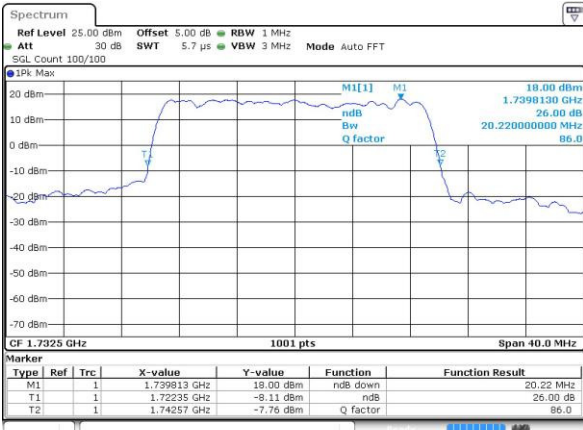

Date: 4.JUL.2016 15:18:35

Middle Channel / 15MHz / 16QAM

Date: 4.JUL.2016 15:18:46

Highest Channel / 15MHz / QPSK

Date: 4.JUL.2016 15:21:12

Highest Channel / 15MHz / 16QAM

Date: 4.JUL.2016 15:21:23

LTE Band 4

Lowest Channel / 20MHz / QPSK

Date: 4.JUL.2016 15:28:25

Lowest Channel / 20MHz / 16QAM

Date: 4.JUL.2016 15:28:36

Middle Channel / 20MHz / QPSK

Date: 4.JUL.2016 15:35:36

Middle Channel / 20MHz / 16QAM

Date: 4.JUL.2016 15:35:47

Highest Channel / 20MHz / QPSK

Date: 4.JUL.2016 15:38:12

Highest Channel / 20MHz / 16QAM

Date: 4.JUL.2016 15:38:23

LTE Band 5

Lowest Channel / 1.4MHz / QPSK

Date: 3 JUL 2016 21:34:02

Lowest Channel / 1.4MHz / 16QAM