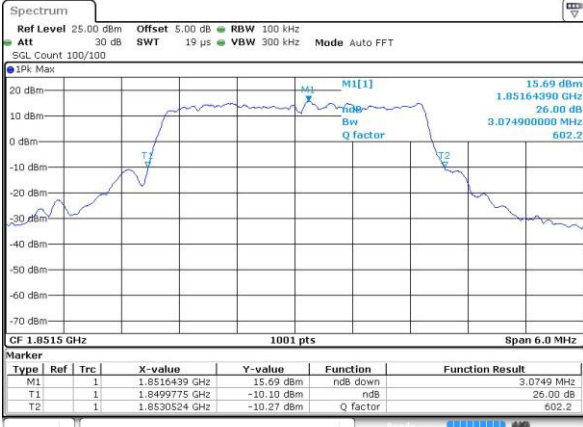

Date: 4 JUL 2016 09:57:59

Highest Channel / 1.4MHz / QPSK

Date: 4 JUL 2016 10:00:24

Highest Channel / 1.4MHz / 16QAM

Date: 4 JUL 2016 10:00:35

LTE Band 2

Lowest Channel / 3MHz / QPSK

Date: 4 JUL 2016 10:07:36