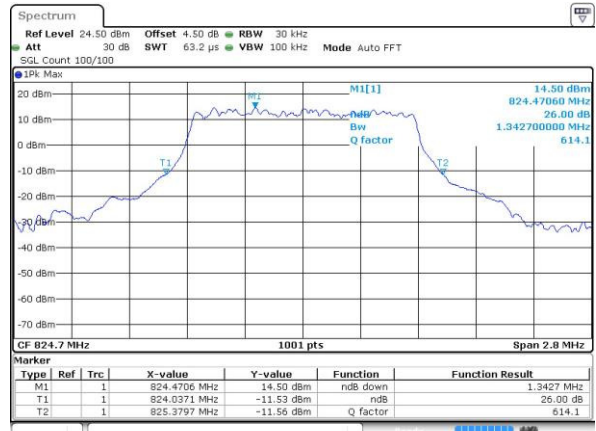

Date: 4.JUL.2016 15:18:35

Middle Channel / 15MHz / 16QAM

Date: 4.JUL.2016 15:18:46

Highest Channel / 15MHz / QPSK

Date: 4.JUL.2016 15:21:12

Highest Channel / 15MHz / 16QAM

Date: 4.JUL.2016 15:21:23

LTE Band 4

Highest Channel / 20MHz / QPSK

Date: 4.JUL.2016 15:38:12

Highest Channel / 20MHz / 16QAM

Date: 4.JUL.2016 15:38:23

LTE Band 5

Lowest Channel / 1.4MHz / QPSK

Date: 3 JUL 2016 21:34:02

Lowest Channel / 1.4MHz / 16QAM

Date: 3 JUL 2016 21:33:51

Middle Channel / 1.4MHz / QPSK

Date: 3 JUL 2016 21:49:06

Middle Channel / 1.4MHz / 16QAM

Date: 3 JUL 2016 21:49:16

Highest Channel / 1.4MHz / QPSK

Date: 3 JUL 2016 21:51:42

Highest Channel / 1.4MHz / 16QAM