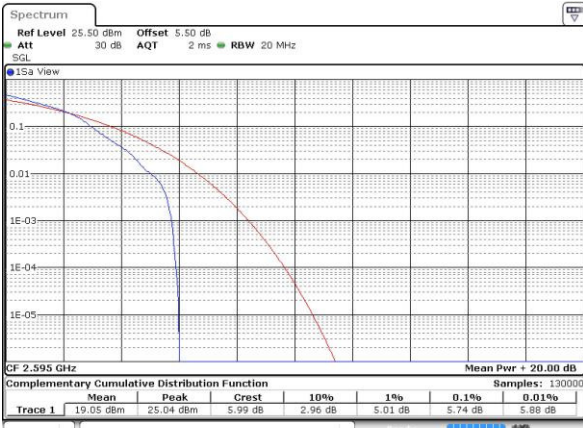

Middle Channel / 1RB

Date: 5 JUL 2016 01:22:08