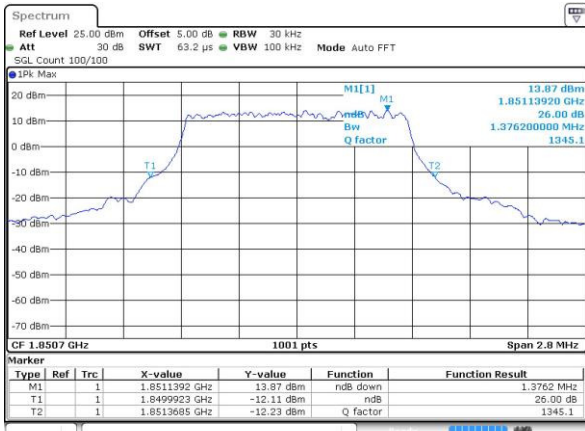

LTE Band 2

Lowest Channel / 1.4MHz / QPSK

Date: 4 JUL 2016 09:44:55