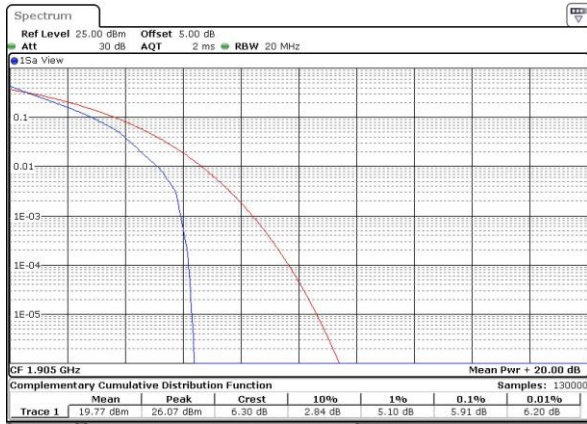

LTE Band 17 / 10MHz / 16QAM

Lowest Channel / 1RB

Date: 4 JUL 2016 01:14:09

Lowest Channel / Full RB

Date: 4 JUL 2016 01:14:20

Middle Channel / 1RB

Date: 4 JUL 2016 01:14:32

Middle Channel / Full RB

Date: 4 JUL 2016 01:14:42

Highest Channel / 1RB

Date: 4 JUL 2016 01:14:53

Highest Channel / Full RB

Date: 4 JUL 2016 01:15:03

LTE Band 25 / 20MHz / QPSK

Highest Channel / 1RB

Date: 4.JUL.2016 22:38:54

Highest Channel / Full RB

Date: 4.JUL.2016 22:38:22

LTE Band 25 / 20MHz / 16QAM

Highest Channel / 1RB

Date: 4.JUL.2016 22:39:30

Highest Channel / Full RB

Date: 4.JUL.2016 22:38:08

LTE Band 38 / 20MHz / QPSK