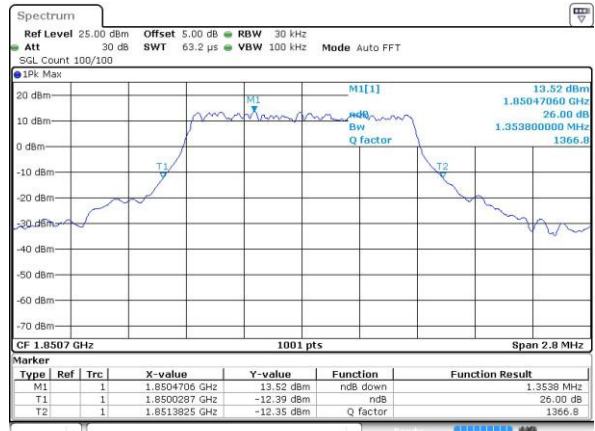

Mode	LTE Band 25 : 26dB BW(MHz)											
BW	1.4MHz		3MHz		5MHz		10MHz		15MHz		20MHz	
Mod.	QPSK	16QAM	QPSK	16QAM	QPSK	16QAM	QPSK	16QAM	QPSK	16QAM	QPSK	16QAM
Lowest CH	-	-	-	-	-	-	-	-	-	-	-	-
Middle CH	-	-	-	-	-	-	-	-	-	-	-	-
Highest CH	1.32	1.32	3.015	3.099	4.955	4.835	10.03	10.03	14.535	15.165	20.699	20.06

Mode	LTE Band 38 : 26dB BW(MHz)											
BW	1.4MHz		3MHz		5MHz		10MHz		15MHz		20MHz	
Mod.	QPSK	16QAM	QPSK	16QAM	QPSK	16QAM	QPSK	16QAM	QPSK	16QAM	QPSK	16QAM
Lowest CH	-	-	-	-	4.895	4.975	10.01	9.93	14.505	14.655	19.94	20.1
Middle CH	-	-	-	-	4.995	4.945	9.99	9.61	14.146	15.465	20.979	20.26
Highest CH	-	-	-	-	4.915	4.905	9.99	9.65	14.416	14.326	20.859	20.02

LTE Band 2

Lowest Channel / 1.4MHz / QPSK

Date: 4 JUL 2016 09:44:55

Lowest Channel / 1.4MHz / 16QAM

Date: 4 JUL 2016 09:45:07

Middle Channel / 1.4MHz / QPSK

Date: 4 JUL 2016 09:57:48

Middle Channel / 1.4MHz / 16QAM

Date: 4 JUL 2016 09:57:59

Highest Channel / 1.4MHz / QPSK

Date: 4 JUL 2016 10:00:24

Highest Channel / 1.4MHz / 16QAM

Date: 4 JUL 2016 10:00:35

LTE Band 2

Lowest Channel / 3MHz / QPSK

Date: 4 JUL 2016 10:07:36