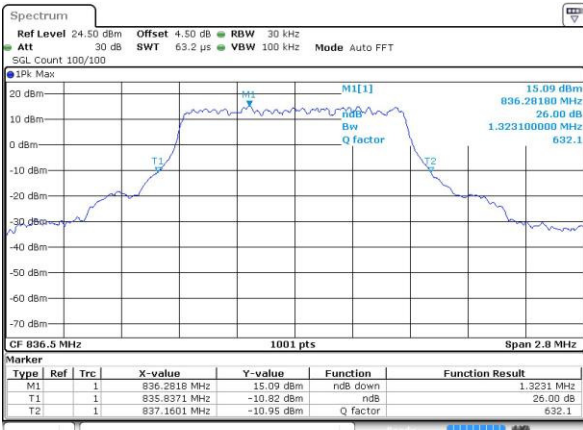

Highest Channel / 20MHz / QPSK

Date: 4.JUL.2016 15:38:12

Highest Channel / 20MHz / 16QAM

Date: 4.JUL.2016 15:38:23

LTE Band 5

Lowest Channel / 1.4MHz / QPSK

Date: 3 JUL 2016 21:34:02

Lowest Channel / 1.4MHz / 16QAM

Date: 3 JUL 2016 21:33:51

Middle Channel / 1.4MHz / QPSK

Date: 3 JUL 2016 21:49:06

Middle Channel / 1.4MHz / 16QAM

Date: 3 JUL 2016 21:49:16

Highest Channel / 1.4MHz / QPSK

Date: 3 JUL 2016 21:51:42

Highest Channel / 1.4MHz / 16QAM