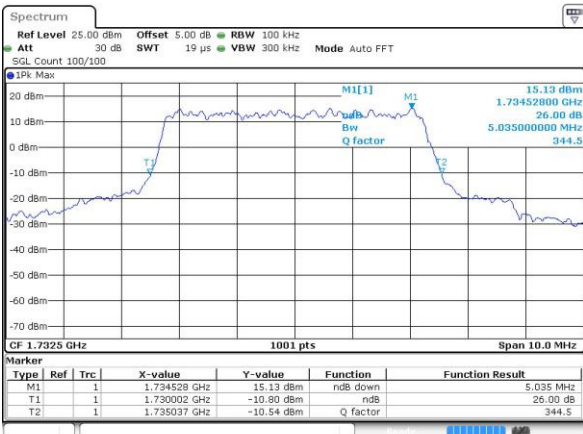

LTE Band 4

Lowest Channel / 5MHz / QPSK

Date: 4.JUL.2016 14:37:21

Lowest Channel / 5MHz / 16QAM

Date: 4.JUL.2016 14:37:32

Middle Channel / 5MHz / QPSK

Date: 4.JUL.2016 14:44:33

Middle Channel / 5MHz / 16QAM

Date: 4.JUL.2016 14:44:44

Highest Channel / 5MHz / QPSK

Date: 4.JUL.2016 14:47:10

Highest Channel / 5MHz / 16QAM

Date: 4.JUL.2016 14:47:21

LTE Band 4

Lowest Channel / 10MHz / QPSK

Date: 4.JUL.2016 14:54:21