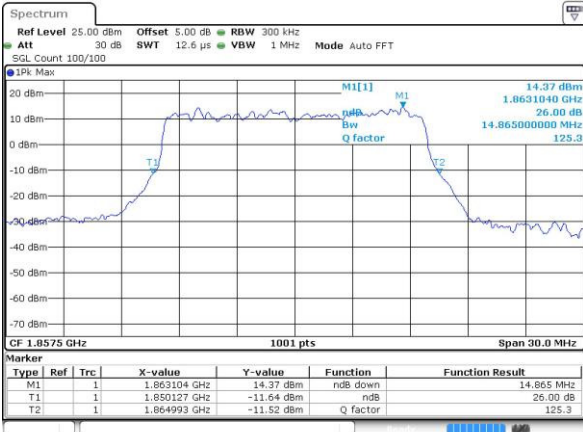

Highest Channel / 10MHz / QPSK

Date: 4.JUL.2016 10:51:29

Highest Channel / 10MHz / 16QAM

Date: 4.JUL.2016 10:51:40

LTE Band 2

Lowest Channel / 15MHz / QPSK

Date: 4 JUL 2016 10:58:41

Lowest Channel / 15MHz / 16QAM