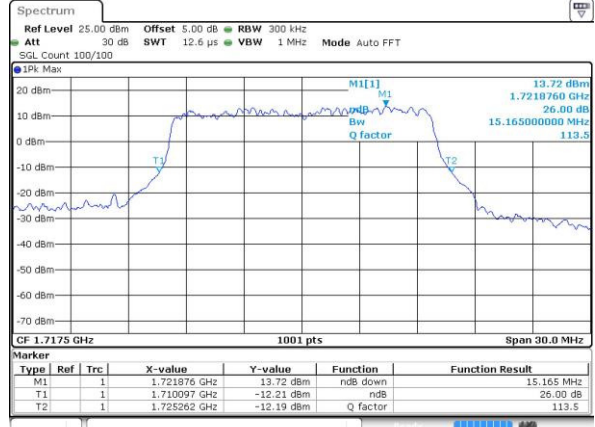

Lowest Channel / 10MHz / 16QAM

Date: 4.JUL.2016 14:54:33

Middle Channel / 10MHz / QPSK

Date: 4.JUL.2016 15:01:34

Middle Channel / 10MHz / 16QAM

Date: 4.JUL.2016 15:01:45

Highest Channel / 10MHz / QPSK

Date: 4.JUL.2016 15:04:11

Highest Channel / 10MHz / 16QAM

Date: 4.JUL.2016 15:04:22

LTE Band 4

Lowest Channel / 15MHz / QPSK

Date: 4.JUL.2016 15:11:23

Lowest Channel / 15MHz / 16QAM

Date: 4.JUL.2016 15:11:34

Middle Channel / 15MHz / QPSK

Date: 4.JUL.2016 15:18:35

Middle Channel / 15MHz / 16QAM

Date: 4.JUL.2016 15:18:46

Highest Channel / 15MHz / QPSK

Date: 4.JUL.2016 15:21:12

Highest Channel / 15MHz / 16QAM

Date: 4.JUL.2016 15:21:23

LTE Band 4