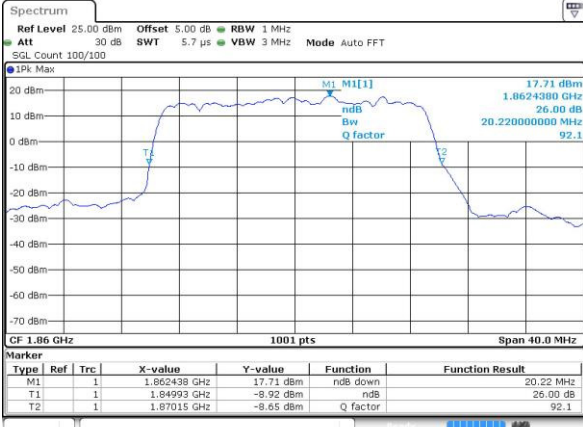

LTE Band 2

Lowest Channel / 20MHz / QPSK

Date: 4.JUL.2016 11:15:42