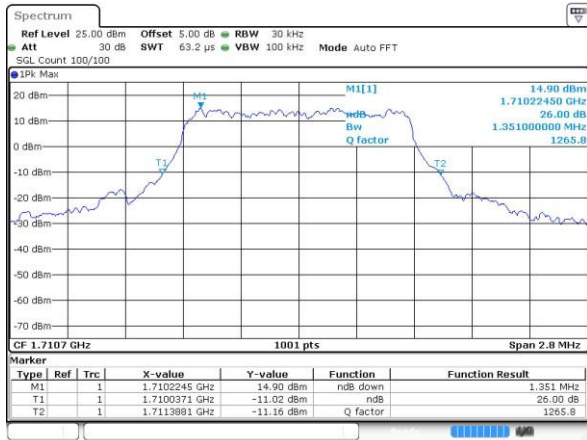

Date: 4 JUL 2016 11:08:41

LTE Band 2

Lowest Channel / 20MHz / QPSK

Date: 4.JUL.2016 11:15:42

Lowest Channel / 20MHz / 16QAM

Date: 4.JUL.2016 11:15:54

Middle Channel / 20MHz / QPSK

Date: 4.JUL.2016 11:22:55

Middle Channel / 20MHz / 16QAM

Date: 4.JUL.2016 11:23:06

Highest Channel / 20MHz / QPSK

Date: 4.JUL.2016 11:25:32

Highest Channel / 20MHz / 16QAM

Date: 4.JUL.2016 11:25:43

LTE Band 4

Lowest Channel / 1.4MHz / QPSK

Date: 4 JUL 2016 14:03:13

Lowest Channel / 1.4MHz / 16QAM

Date: 4 JUL 2016 14:03:24

Middle Channel / 1.4MHz / QPSK

Date: 4 JUL 2016 14:10:25

Middle Channel / 1.4MHz / 16QAM

Date: 4 JUL 2016 14:10:36

Highest Channel / 1.4MHz / QPSK

Date: 4 JUL 2016 14:13:02

Highest Channel / 1.4MHz / 16QAM

Date: 4 JUL 2016 14:13:13

LTE Band 4

Lowest Channel / 3MHz / QPSK

Date: 4.JUL.2016 14:20:15

Lowest Channel / 3MHz / 16QAM

Date: 4.JUL.2016 14:20:27