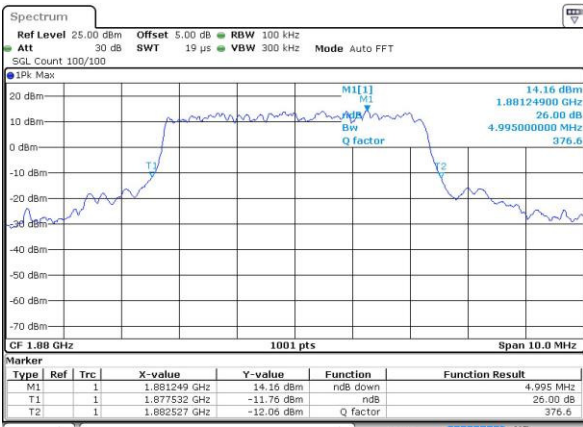

Highest Channel / 3MHz / 16QAM

Date: 4 JUL 2016 10:17:35

LTE Band 2

Lowest Channel / 5MHz / QPSK

Date: 4.JUL.2016 10:24:38

Lowest Channel / 5MHz / 16QAM

Date: 4.JUL.2016 10:24:49

Middle Channel / 5MHz / QPSK

Date: 4.JUL.2016 10:31:49

Middle Channel / 5MHz / 16QAM

Date: 4.JUL.2016 10:32:01

Highest Channel / 5MHz / QPSK

Date: 4.JUL.2016 10:34:27

Highest Channel / 5MHz / 16QAM

Date: 4.JUL.2016 10:34:38

LTE Band 2