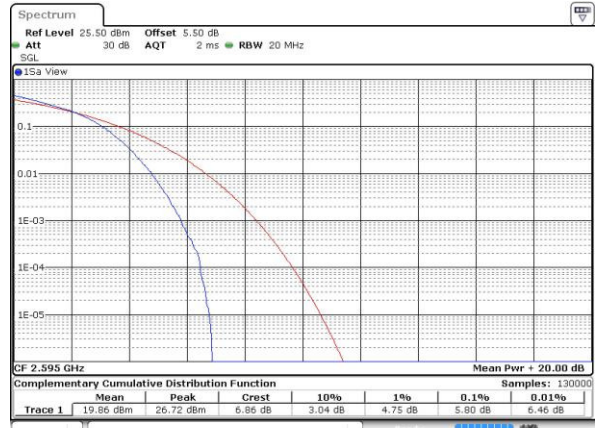

Middle Channel / Full RB

Date: 5 JUL 2016 01:21:30