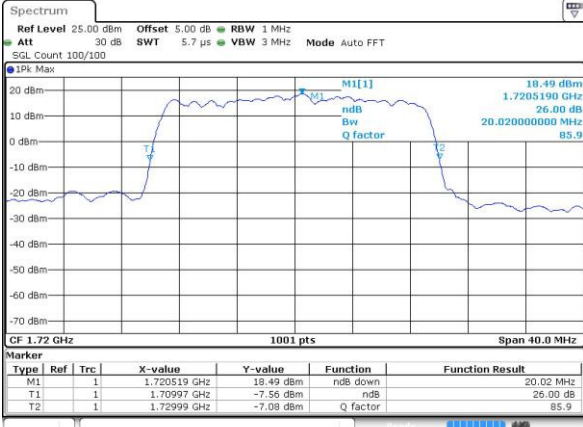

LTE Band 4

Lowest Channel / 20MHz / QPSK

Date: 4.JUL.2016 15:28:25