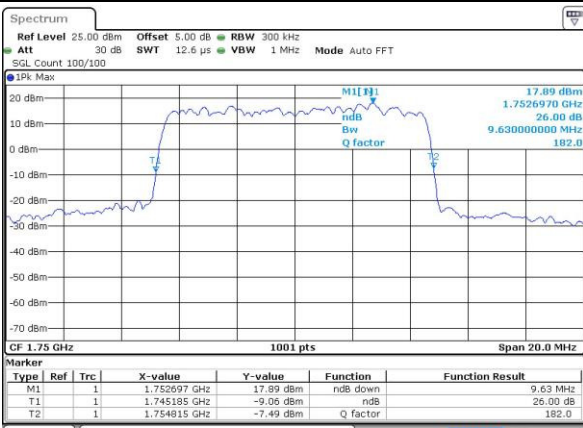

Date: 4.JUL.2016 14:44:44

Highest Channel / 5MHz / QPSK

Date: 4.JUL.2016 14:47:10

Highest Channel / 5MHz / 16QAM

Date: 4.JUL.2016 14:47:21

LTE Band 4

Lowest Channel / 10MHz / QPSK

Date: 4.JUL.2016 14:54:21

Lowest Channel / 10MHz / 16QAM

Date: 4.JUL.2016 14:54:33

Middle Channel / 10MHz / QPSK

Date: 4.JUL.2016 15:01:34

Middle Channel / 10MHz / 16QAM

Date: 4.JUL.2016 15:01:45

Highest Channel / 10MHz / QPSK

Date: 4.JUL.2016 15:04:11

Highest Channel / 10MHz / 16QAM

Date: 4.JUL.2016 15:04:22

LTE Band 4

Lowest Channel / 15MHz / QPSK

Date: 4.JUL.2016 15:11:23

Lowest Channel / 15MHz / 16QAM

Date: 4.JUL.2016 15:11:34

Middle Channel / 15MHz / QPSK