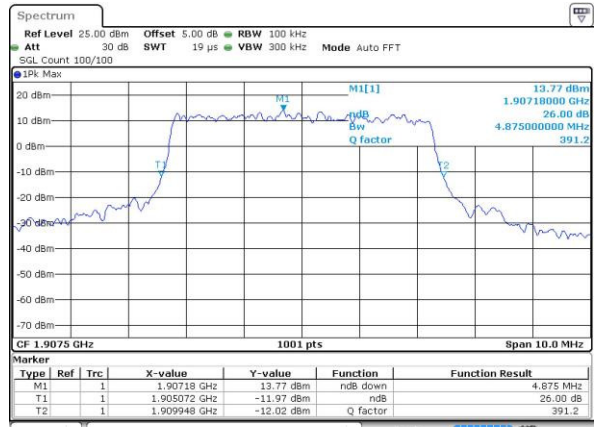

Highest Channel / 3MHz / 16QAM

Date: 4 JUL 2016 10:17:35

LTE Band 2

Lowest Channel / 5MHz / QPSK

Date: 4.JUL.2016 10:24:38

Lowest Channel / 5MHz / 16QAM

Date: 4.JUL.2016 10:24:49

Middle Channel / 5MHz / QPSK

Date: 4.JUL.2016 10:31:49

Middle Channel / 5MHz / 16QAM

Date: 4.JUL.2016 10:32:01

Highest Channel / 5MHz / QPSK

Date: 4.JUL.2016 10:34:27

Highest Channel / 5MHz / 16QAM

Date: 4.JUL.2016 10:34:38

LTE Band 2