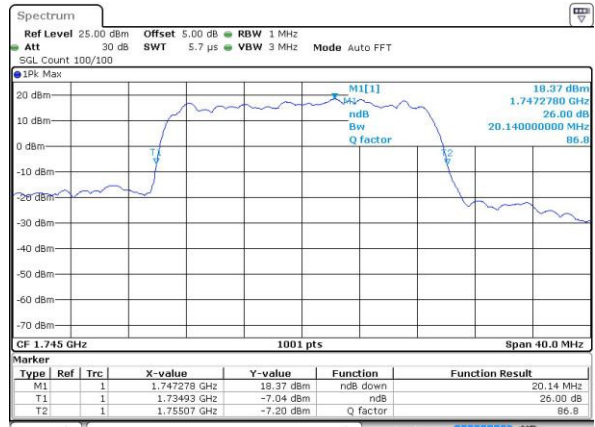

Highest Channel / 10MHz / 16QAM

Date: 4.JUL.2016 15:04:22

LTE Band 4

Lowest Channel / 15MHz / QPSK

Date: 4.JUL.2016 15:11:23

Lowest Channel / 15MHz / 16QAM

Date: 4.JUL.2016 15:11:34

Middle Channel / 15MHz / QPSK

Date: 4.JUL.2016 15:18:35

Middle Channel / 15MHz / 16QAM

Date: 4.JUL.2016 15:18:46

Highest Channel / 15MHz / QPSK

Date: 4.JUL.2016 15:21:12

Highest Channel / 15MHz / 16QAM

Date: 4.JUL.2016 15:21:23

LTE Band 4

Lowest Channel / 20MHz / QPSK

Date: 4.JUL.2016 15:28:25

Lowest Channel / 20MHz / 16QAM

Date: 4.JUL.2016 15:28:36

Middle Channel / 20MHz / QPSK

Date: 4.JUL.2016 15:35:36

Middle Channel / 20MHz / 16QAM

Date: 4.JUL.2016 15:35:47

Highest Channel / 20MHz / QPSK

Date: 4.JUL.2016 15:38:12

Highest Channel / 20MHz / 16QAM

Date: 4.JUL.2016 15:38:23

LTE Band 5

Lowest Channel / 1.4MHz / QPSK

Date: 3 JUL 2016 21:34:02

Lowest Channel / 1.4MHz / 16QAM