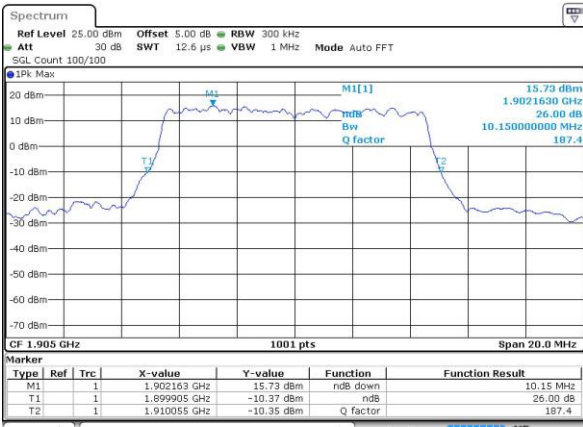

Date: 4.JUL.2016 10:31:49

Middle Channel / 5MHz / 16QAM

Date: 4.JUL.2016 10:32:01

Highest Channel / 5MHz / QPSK

Date: 4.JUL.2016 10:34:27

Highest Channel / 5MHz / 16QAM

Date: 4.JUL.2016 10:34:38

LTE Band 2

Lowest Channel / 10MHz / QPSK

Date: 4.JUL.2016 10:41:39

Lowest Channel / 10MHz / 16QAM

Date: 4.JUL.2016 10:41:50

Middle Channel / 10MHz / QPSK

Date: 4.JUL.2016 10:48:51

Middle Channel / 10MHz / 16QAM

Date: 4.JUL.2016 10:49:02

Highest Channel / 10MHz / QPSK

Date: 4.JUL.2016 10:51:29

Highest Channel / 10MHz / 16QAM

Date: 4.JUL.2016 10:51:40

LTE Band 2

Lowest Channel / 15MHz / QPSK

Date: 4 JUL 2016 10:58:41

Lowest Channel / 15MHz / 16QAM