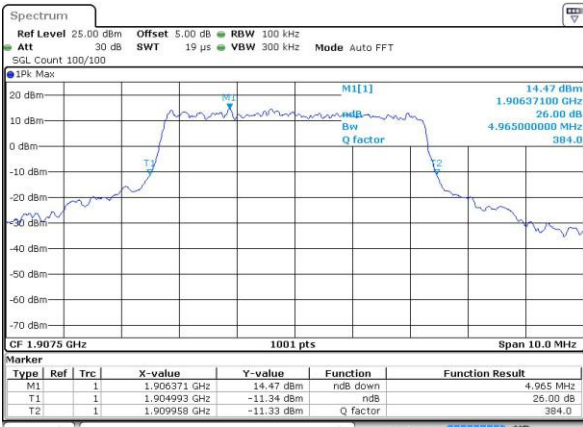

Highest Channel / 3MHz / 16QAM

Date: 4 JUL 2016 10:17:35

LTE Band 2

Lowest Channel / 5MHz / QPSK

Date: 4.JUL.2016 10:24:38

Lowest Channel / 5MHz / 16QAM

Date: 4.JUL.2016 10:24:49

Middle Channel / 5MHz / QPSK

Date: 4.JUL.2016 10:31:49

Middle Channel / 5MHz / 16QAM

Date: 4.JUL.2016 10:32:01

Highest Channel / 5MHz / QPSK

Date: 4.JUL.2016 10:34:27

Highest Channel / 5MHz / 16QAM

Date: 4.JUL.2016 10:34:38

LTE Band 2