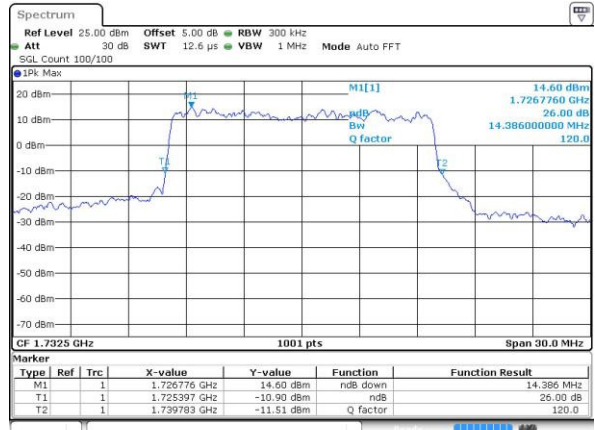

Highest Channel / 10MHz / 16QAM

Date: 4.JUL.2016 15:04:22

LTE Band 4

Lowest Channel / 15MHz / QPSK

Date: 4.JUL.2016 15:11:23

Lowest Channel / 15MHz / 16QAM

Date: 4.JUL.2016 15:11:34

Middle Channel / 15MHz / QPSK

Date: 4.JUL.2016 15:18:35

Middle Channel / 15MHz / 16QAM

Date: 4.JUL.2016 15:18:46

Highest Channel / 15MHz / QPSK

Date: 4.JUL.2016 15:21:12

Highest Channel / 15MHz / 16QAM

Date: 4.JUL.2016 15:21:23

LTE Band 4