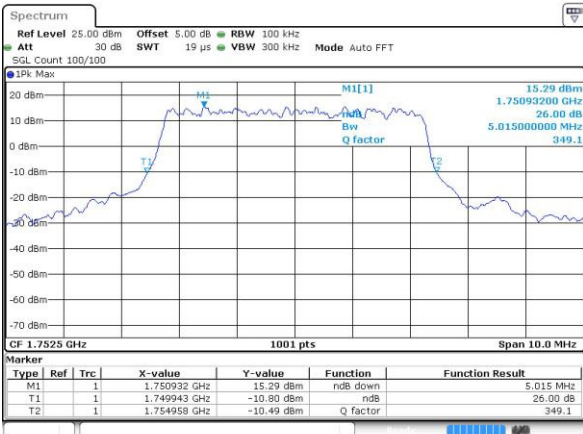

Date: 4 JUL 2016 14:13:02

Highest Channel / 1.4MHz / 16QAM

Date: 4 JUL 2016 14:13:13

LTE Band 4

Lowest Channel / 3MHz / QPSK

Date: 4.JUL.2016 14:20:15

Lowest Channel / 3MHz / 16QAM

Date: 4.JUL.2016 14:20:27

LTE Band 4

Lowest Channel / 5MHz / QPSK

Date: 4.JUL.2016 14:37:21

Lowest Channel / 5MHz / 16QAM

Date: 4.JUL.2016 14:37:32

Middle Channel / 5MHz / QPSK

Date: 4.JUL.2016 14:44:33

Middle Channel / 5MHz / 16QAM

Date: 4.JUL.2016 14:44:44

Highest Channel / 5MHz / QPSK

Date: 4.JUL.2016 14:47:10

Highest Channel / 5MHz / 16QAM

Date: 4.JUL.2016 14:47:21

LTE Band 4

Lowest Channel / 10MHz / QPSK

Date: 4.JUL.2016 14:54:21