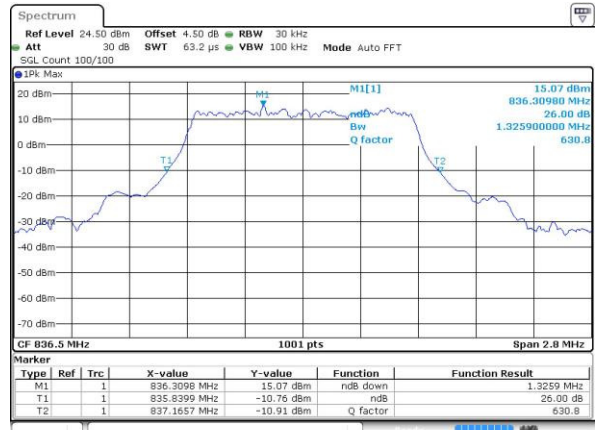

Date: 4.JUL.2016 15:18:35

Middle Channel / 15MHz / 16QAM

Date: 4.JUL.2016 15:18:46

Highest Channel / 15MHz / QPSK

Date: 4.JUL.2016 15:21:12

Highest Channel / 15MHz / 16QAM

Date: 4.JUL.2016 15:21:23

LTE Band 4

Lowest Channel / 20MHz / QPSK

Date: 4.JUL.2016 15:28:25

Lowest Channel / 20MHz / 16QAM

Date: 4.JUL.2016 15:28:36

Middle Channel / 20MHz / QPSK

Date: 4.JUL.2016 15:35:36

Middle Channel / 20MHz / 16QAM

Date: 4.JUL.2016 15:35:47

Highest Channel / 20MHz / QPSK

Date: 4.JUL.2016 15:38:12

Highest Channel / 20MHz / 16QAM

Date: 4.JUL.2016 15:38:23

LTE Band 5

Lowest Channel / 1.4MHz / QPSK

Date: 3 JUL 2016 21:34:02

Lowest Channel / 1.4MHz / 16QAM

Date: 3 JUL 2016 21:33:51

Middle Channel / 1.4MHz / QPSK

Date: 3 JUL 2016 21:49:06

Middle Channel / 1.4MHz / 16QAM

Date: 3 JUL 2016 21:49:16

Highest Channel / 1.4MHz / QPSK

Date: 3 JUL 2016 21:51:42

Highest Channel / 1.4MHz / 16QAM