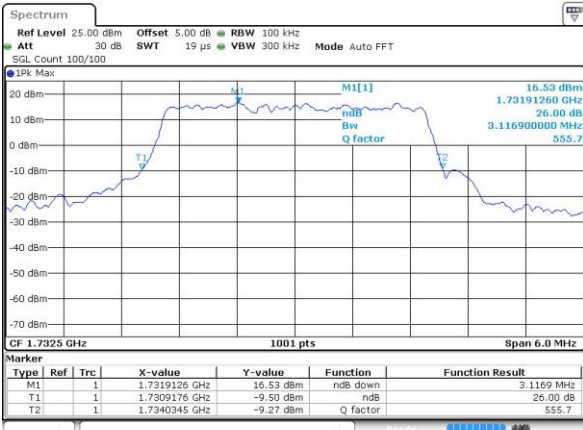

Date: 4 JUL 2016 14:03:13

Lowest Channel / 1.4MHz / 16QAM

Date: 4 JUL 2016 14:03:24

Middle Channel / 1.4MHz / QPSK

Date: 4 JUL 2016 14:10:25

Middle Channel / 1.4MHz / 16QAM

Date: 4 JUL 2016 14:10:36

Highest Channel / 1.4MHz / QPSK

Date: 4 JUL 2016 14:13:02

Highest Channel / 1.4MHz / 16QAM

Date: 4 JUL 2016 14:13:13

LTE Band 4

Lowest Channel / 3MHz / QPSK

Date: 4.JUL.2016 14:20:15

Lowest Channel / 3MHz / 16QAM

Date: 4.JUL.2016 14:20:27

Middle Channel / 3MHz / QPSK

Date: 4.JUL.2016 14:27:30

Middle Channel / 3MHz / 16QAM

Date: 4.JUL.2016 14:27:41

Highest Channel / 3MHz / QPSK

Date: 4.JUL.2016 14:30:08

Highest Channel / 3MHz / 16QAM

Date: 4.JUL.2016 14:30:19