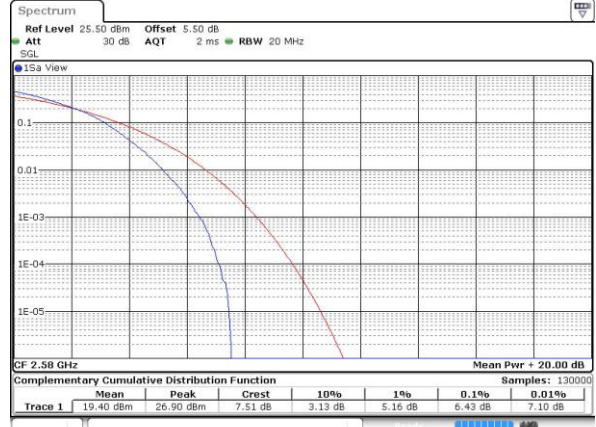

Lowest Channel / 1RB

Date: 5 JUL 2016 01:19:27

Lowest Channel / Full RB

Date: 5 JUL 2016 01:20:33

Middle Channel / 1RB

Date: 5 JUL 2016 01:22:33

Middle Channel / Full RB

Date: 5 JUL 2016 01:20:54

Highest Channel / 1RB

Date: 5 JUL 2016 01:23:06

Highest Channel / Full RB

Date: 5 JUL 2016 01:25:52

LTE Band 38 / 20MHz / 16QAM

Lowest Channel / 1RB

Date: 5 JUL 2016 01:19:55

Lowest Channel / Full RB

Date: 5 JUL 2016 01:25:09

26dB Bandwidth

Mode	LTE Band 2 : 26dB BW(MHz)											
	1.4MHz		3MHz		5MHz		10MHz		15MHz		20MHz	
Mod.	QPSK	16QAM	QPSK	16QAM	QPSK	16QAM	QPSK	16QAM	QPSK	16QAM	QPSK	16QAM
Lowest CH	1.376	1.354	3.075	3.033	4.945	4.885	9.65	10.09	14.865	14.356	20.22	20.1
Middle CH	1.312	1.337	3.003	3.051	4.995	4.985	10.19	9.91	15.045	14.985	20.14	20.579
Highest CH	1.329	1.354	3.033	3.075	4.965	4.875	10.15	10.05	14.865	14.446	21.658	20.18