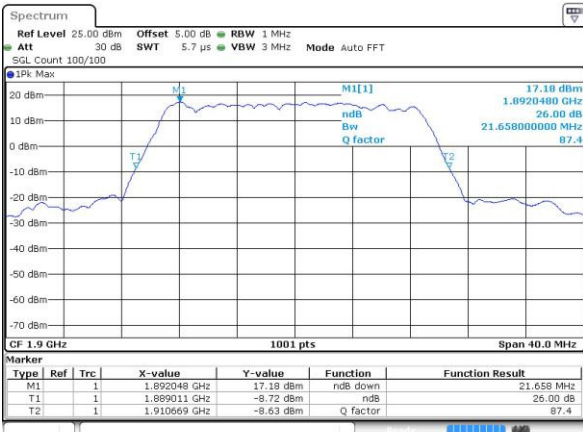

Date: 4 JUL 2016 11:08:41

LTE Band 2

Lowest Channel / 20MHz / QPSK

Date: 4.JUL.2016 11:15:42

Lowest Channel / 20MHz / 16QAM

Date: 4.JUL.2016 11:15:54

Middle Channel / 20MHz / QPSK

Date: 4.JUL.2016 11:22:55

Middle Channel / 20MHz / 16QAM

Date: 4.JUL.2016 11:23:06

Highest Channel / 20MHz / QPSK

Date: 4.JUL.2016 11:25:32

Highest Channel / 20MHz / 16QAM

Date: 4.JUL.2016 11:25:43

LTE Band 4

Lowest Channel / 1.4MHz / QPSK