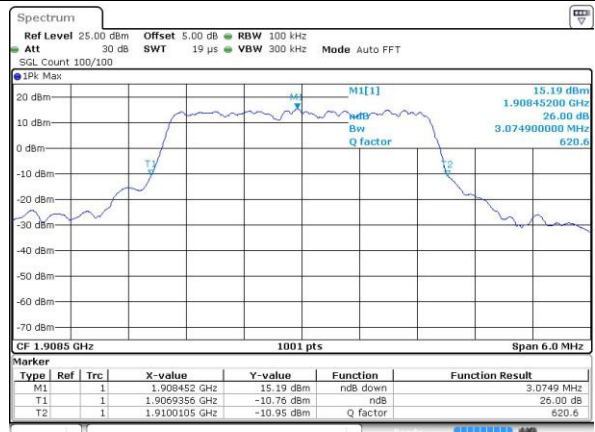

Date: 4 JUL 2016 09:57:59

Highest Channel / 1.4MHz / QPSK

Date: 4 JUL 2016 10:00:24

Highest Channel / 1.4MHz / 16QAM

Date: 4 JUL 2016 10:00:35

LTE Band 2

Lowest Channel / 3MHz / QPSK

Date: 4 JUL 2016 10:07:36

Lowest Channel / 3MHz / 16QAM

Date: 4 JUL 2016 10:07:47

Middle Channel / 3MHz / QPSK

Date: 4 JUL 2016 10:14:47

Middle Channel / 3MHz / 16QAM

Date: 4 JUL 2016 10:14:58

Highest Channel / 3MHz / QPSK

Date: 4 JUL 2016 10:17:24

Highest Channel / 3MHz / 16QAM

Date: 4 JUL 2016 10:17:35

LTE Band 2

Lowest Channel / 5MHz / QPSK

Date: 4.JUL.2016 10:24:38

Lowest Channel / 5MHz / 16QAM

Date: 4.JUL.2016 10:24:49

Middle Channel / 5MHz / QPSK