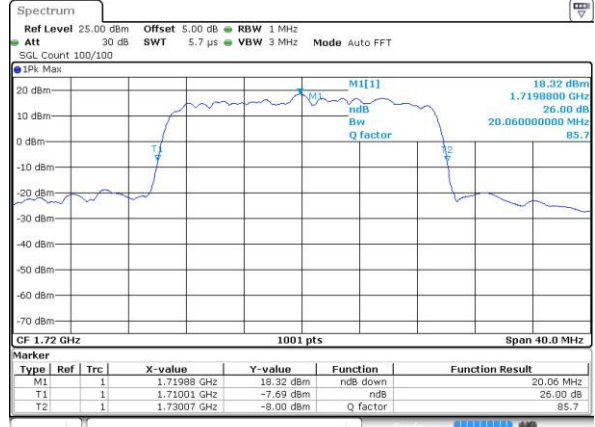

Highest Channel / 10MHz / 16QAM

Date: 4.JUL.2016 15:04:22

LTE Band 4

Lowest Channel / 15MHz / QPSK

Date: 4.JUL.2016 15:11:23

Lowest Channel / 15MHz / 16QAM

Date: 4.JUL.2016 15:11:34

Middle Channel / 15MHz / QPSK

Date: 4.JUL.2016 15:18:35

Middle Channel / 15MHz / 16QAM

Date: 4.JUL.2016 15:18:46

Highest Channel / 15MHz / QPSK

Date: 4.JUL.2016 15:21:12

Highest Channel / 15MHz / 16QAM

Date: 4.JUL.2016 15:21:23

LTE Band 4

Lowest Channel / 20MHz / QPSK

Date: 4.JUL.2016 15:28:25

Lowest Channel / 20MHz / 16QAM

Date: 4.JUL.2016 15:28:36

Middle Channel / 20MHz / QPSK

Date: 4.JUL.2016 15:35:36

Middle Channel / 20MHz / 16QAM

Date: 4.JUL.2016 15:35:47