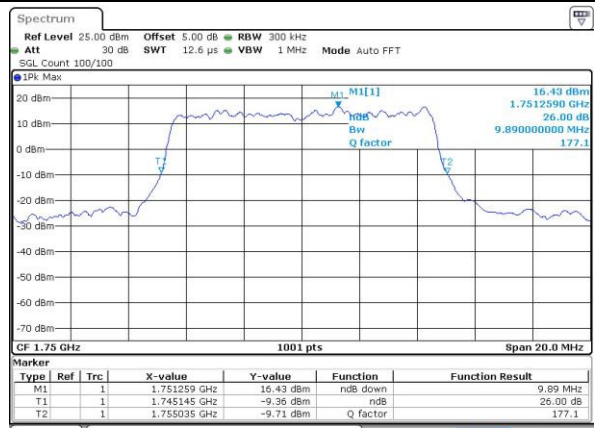

Date: 4.JUL.2016 14:44:44

Highest Channel / 5MHz / QPSK

Date: 4.JUL.2016 14:47:10

Highest Channel / 5MHz / 16QAM

Date: 4.JUL.2016 14:47:21

LTE Band 4

Lowest Channel / 10MHz / QPSK

Date: 4.JUL.2016 14:54:21

Lowest Channel / 10MHz / 16QAM

Date: 4.JUL.2016 14:54:33

Middle Channel / 10MHz / QPSK

Date: 4.JUL.2016 15:01:34

Middle Channel / 10MHz / 16QAM

Date: 4.JUL.2016 15:01:45

Highest Channel / 10MHz / QPSK

Date: 4.JUL.2016 15:04:11

Highest Channel / 10MHz / 16QAM

Date: 4.JUL.2016 15:04:22

LTE Band 4

Lowest Channel / 15MHz / QPSK

Date: 4.JUL.2016 15:11:23

Lowest Channel / 15MHz / 16QAM

Date: 4.JUL.2016 15:11:34

Middle Channel / 15MHz / QPSK