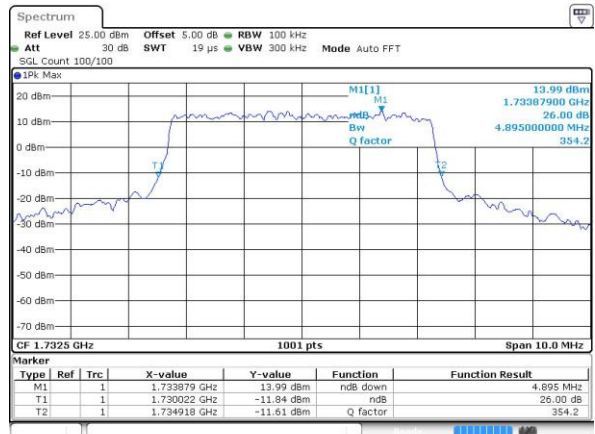

LTE Band 4

Lowest Channel / 5MHz / QPSK

Date: 4.JUL.2016 14:37:21

Lowest Channel / 5MHz / 16QAM

Date: 4.JUL.2016 14:37:32

Middle Channel / 5MHz / QPSK

Date: 4.JUL.2016 14:44:33

Middle Channel / 5MHz / 16QAM

Date: 4.JUL.2016 14:44:44

Highest Channel / 5MHz / QPSK

Date: 4.JUL.2016 14:47:10

Highest Channel / 5MHz / 16QAM

Date: 4.JUL.2016 14:47:21

LTE Band 4

Lowest Channel / 10MHz / QPSK

Date: 4.JUL.2016 14:54:21