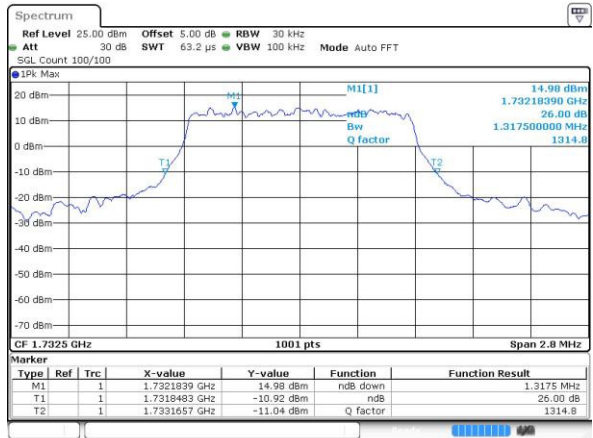

Middle Channel / 20MHz / 16QAM

Date: 4.JUL.2016 11:23:06

Highest Channel / 20MHz / QPSK

Date: 4.JUL.2016 11:25:32

Highest Channel / 20MHz / 16QAM

Date: 4.JUL.2016 11:25:43

LTE Band 4

Lowest Channel / 1.4MHz / QPSK

Date: 4 JUL 2016 14:03:13

Lowest Channel / 1.4MHz / 16QAM

Date: 4 JUL 2016 14:03:24

Middle Channel / 1.4MHz / QPSK

Date: 4 JUL 2016 14:10:25

Middle Channel / 1.4MHz / 16QAM

Date: 4 JUL 2016 14:10:36

Highest Channel / 1.4MHz / QPSK

Date: 4 JUL 2016 14:13:02

Highest Channel / 1.4MHz / 16QAM

Date: 4 JUL 2016 14:13:13

LTE Band 4

Lowest Channel / 3MHz / QPSK

Date: 4.JUL.2016 14:20:15

Lowest Channel / 3MHz / 16QAM

Date: 4.JUL.2016 14:20:27