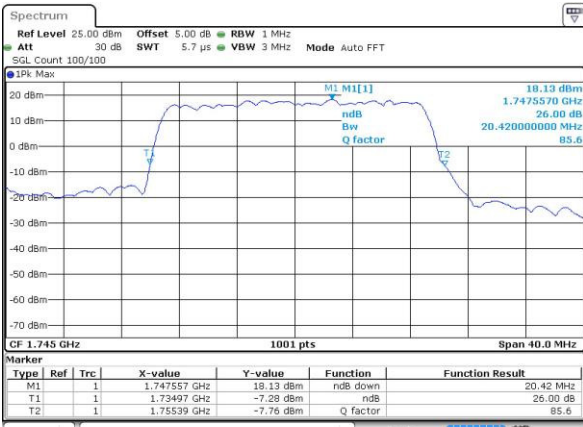

Date: 4.JUL.2016 15:18:35

Middle Channel / 15MHz / 16QAM

Date: 4.JUL.2016 15:18:46

Highest Channel / 15MHz / QPSK

Date: 4.JUL.2016 15:21:12

Highest Channel / 15MHz / 16QAM

Date: 4.JUL.2016 15:21:23

LTE Band 4

Lowest Channel / 20MHz / QPSK

Date: 4.JUL.2016 15:28:25

Lowest Channel / 20MHz / 16QAM

Date: 4.JUL.2016 15:28:36

Middle Channel / 20MHz / QPSK

Date: 4.JUL.2016 15:35:36

Middle Channel / 20MHz / 16QAM

Date: 4.JUL.2016 15:35:47

Highest Channel / 20MHz / QPSK

Date: 4.JUL.2016 15:38:12

Highest Channel / 20MHz / 16QAM

Date: 4.JUL.2016 15:38:23

LTE Band 5

Lowest Channel / 1.4MHz / QPSK

Date: 3 JUL 2016 21:34:02

Lowest Channel / 1.4MHz / 16QAM