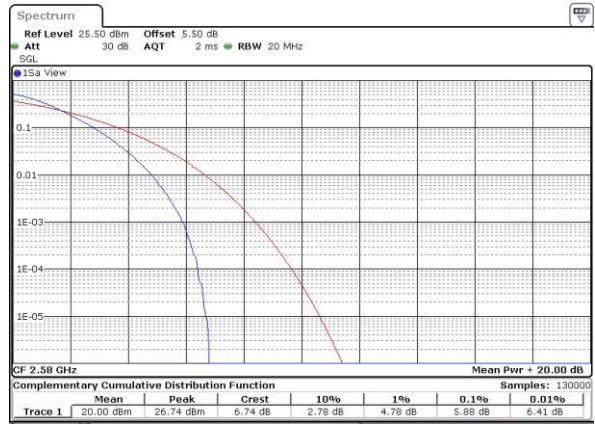

Date: 4 JUL 2016 01:14:42

Highest Channel / 1RB

Date: 4 JUL 2016 01:14:53

Highest Channel / Full RB

Date: 4 JUL 2016 01:15:03

LTE Band 25 / 20MHz / QPSK

Highest Channel / 1RB

Date: 4.JUL.2016 22:38:54

Highest Channel / Full RB

Date: 4.JUL.2016 22:38:22

LTE Band 25 / 20MHz / 16QAM

Highest Channel / 1RB

Date: 4.JUL.2016 22:39:30

Highest Channel / Full RB

Date: 4.JUL.2016 22:38:08

LTE Band 38 / 20MHz / QPSK

Lowest Channel / 1RB

Date: 5 JUL 2016 01:19:27

Lowest Channel / Full RB

Date: 5 JUL 2016 01:20:33

Middle Channel / 1RB

Date: 5 JUL 2016 01:22:33

Middle Channel / Full RB

Date: 5 JUL 2016 01:20:54