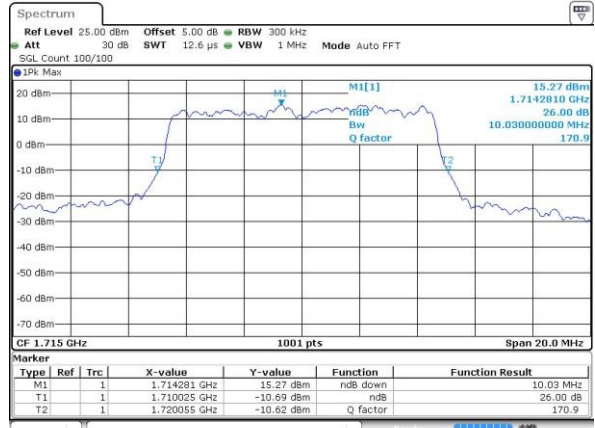

LTE Band 4

Lowest Channel / 5MHz / QPSK

Date: 4.JUL.2016 14:37:21

Lowest Channel / 5MHz / 16QAM

Date: 4.JUL.2016 14:37:32

Middle Channel / 5MHz / QPSK

Date: 4.JUL.2016 14:44:33

Middle Channel / 5MHz / 16QAM

Date: 4.JUL.2016 14:44:44

Highest Channel / 5MHz / QPSK

Date: 4.JUL.2016 14:47:10

Highest Channel / 5MHz / 16QAM

Date: 4.JUL.2016 14:47:21

LTE Band 4

Lowest Channel / 10MHz / QPSK

Date: 4.JUL.2016 14:54:21

Lowest Channel / 10MHz / 16QAM

Date: 4.JUL.2016 14:54:33

Middle Channel / 10MHz / QPSK

Date: 4.JUL.2016 15:01:34

Middle Channel / 10MHz / 16QAM

Date: 4.JUL.2016 15:01:45

Highest Channel / 10MHz / QPSK

Date: 4.JUL.2016 15:04:11