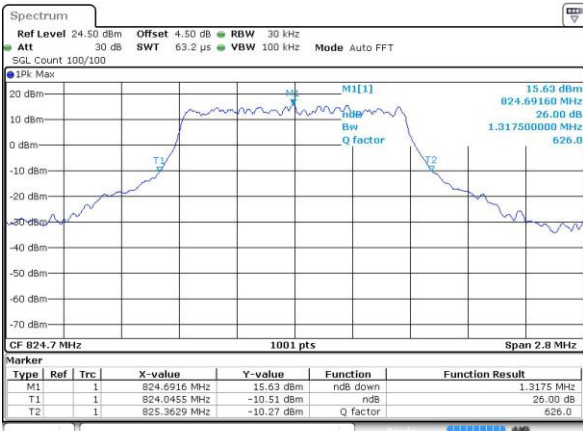

Date: 4.JUL.2016 15:18:35

Middle Channel / 15MHz / 16QAM

Date: 4.JUL.2016 15:18:46

Highest Channel / 15MHz / QPSK

Date: 4.JUL.2016 15:21:12

Highest Channel / 15MHz / 16QAM

Date: 4.JUL.2016 15:21:23

LTE Band 4

Highest Channel / 20MHz / QPSK

Date: 4.JUL.2016 15:38:12

Highest Channel / 20MHz / 16QAM

Date: 4.JUL.2016 15:38:23

LTE Band 5

Lowest Channel / 1.4MHz / QPSK

Date: 3 JUL 2016 21:34:02

Lowest Channel / 1.4MHz / 16QAM

Date: 3 JUL 2016 21:33:51

Middle Channel / 1.4MHz / QPSK

Date: 3 JUL 2016 21:49:06

Middle Channel / 1.4MHz / 16QAM

Date: 3 JUL 2016 21:49:16

Highest Channel / 1.4MHz / QPSK

Date: 3 JUL 2016 21:51:42

Highest Channel / 1.4MHz / 16QAM