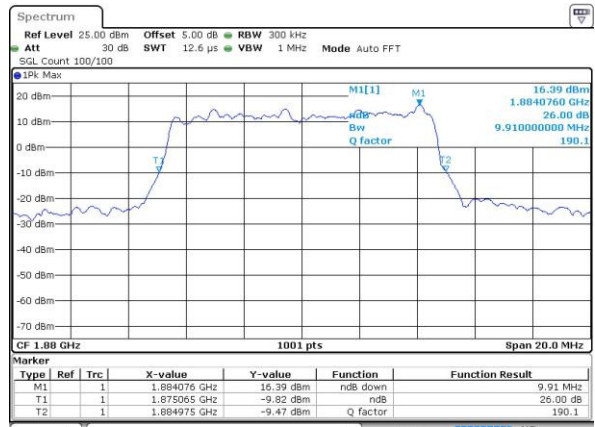

Date: 4.JUL.2016 10:31:49

Middle Channel / 5MHz / 16QAM

Date: 4.JUL.2016 10:32:01

Highest Channel / 5MHz / QPSK

Date: 4.JUL.2016 10:34:27

Highest Channel / 5MHz / 16QAM

Date: 4.JUL.2016 10:34:38

LTE Band 2

Lowest Channel / 10MHz / QPSK

Date: 4.JUL.2016 10:41:39

Lowest Channel / 10MHz / 16QAM

Date: 4.JUL.2016 10:41:50

Middle Channel / 10MHz / QPSK

Date: 4.JUL.2016 10:48:51

Middle Channel / 10MHz / 16QAM

Date: 4.JUL.2016 10:49:02

Highest Channel / 10MHz / QPSK

Date: 4.JUL.2016 10:51:29

Highest Channel / 10MHz / 16QAM

Date: 4.JUL.2016 10:51:40

LTE Band 2

Lowest Channel / 15MHz / QPSK

Date: 4 JUL 2016 10:58:41

Lowest Channel / 15MHz / 16QAM