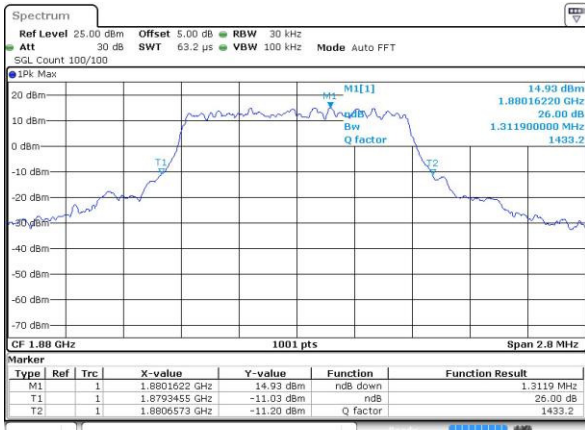

Mode	LTE Band 38 : 26dB BW(MHz)											
BW	1.4MHz		3MHz		5MHz		10MHz		15MHz		20MHz	
Mod.	QPSK	16QAM	QPSK	16QAM	QPSK	16QAM	QPSK	16QAM	QPSK	16QAM	QPSK	16QAM
Lowest CH	-	-	-	-	4.895	4.975	10.01	9.93	14.505	14.655	19.94	20.1
Middle CH	-	-	-	-	4.995	4.945	9.99	9.61	14.146	15.465	20.979	20.26
Highest CH	-	-	-	-	4.915	4.905	9.99	9.65	14.416	14.326	20.859	20.02

LTE Band 2

Lowest Channel / 1.4MHz / QPSK

Date: 4 JUL 2016 09:44:55

Lowest Channel / 1.4MHz / 16QAM

Date: 4 JUL 2016 09:45:07

Middle Channel / 1.4MHz / QPSK

Date: 4 JUL 2016 09:57:48

Middle Channel / 1.4MHz / 16QAM

Date: 4 JUL 2016 09:57:59

Highest Channel / 1.4MHz / QPSK

Date: 4 JUL 2016 10:00:24

Highest Channel / 1.4MHz / 16QAM

Date: 4 JUL 2016 10:00:35

LTE Band 2

Lowest Channel / 3MHz / QPSK

Date: 4 JUL 2016 10:07:36