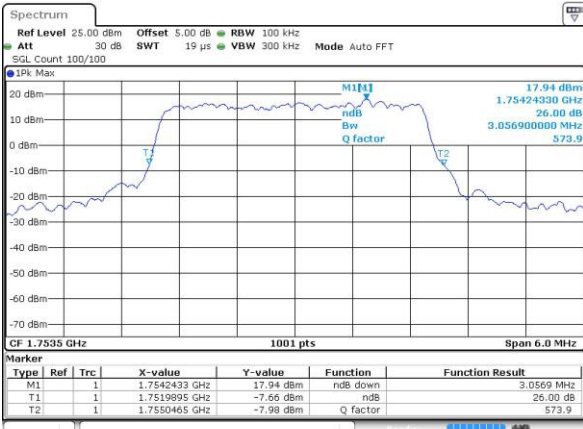

Date: 4 JUL 2016 14:13:02

Highest Channel / 1.4MHz / 16QAM

Date: 4 JUL 2016 14:13:13

LTE Band 4

Lowest Channel / 3MHz / QPSK

Date: 4.JUL.2016 14:20:15

Lowest Channel / 3MHz / 16QAM

Date: 4.JUL.2016 14:20:27

Middle Channel / 3MHz / QPSK

Date: 4.JUL.2016 14:27:30

Middle Channel / 3MHz / 16QAM

Date: 4.JUL.2016 14:27:41

Highest Channel / 3MHz / QPSK

Date: 4.JUL.2016 14:30:08

Highest Channel / 3MHz / 16QAM

Date: 4.JUL.2016 14:30:19

LTE Band 4

Lowest Channel / 5MHz / QPSK

Date: 4.JUL.2016 14:37:21

Lowest Channel / 5MHz / 16QAM

Date: 4.JUL.2016 14:37:32

Middle Channel / 5MHz / QPSK

Date: 4.JUL.2016 14:44:33

Middle Channel / 5MHz / 16QAM