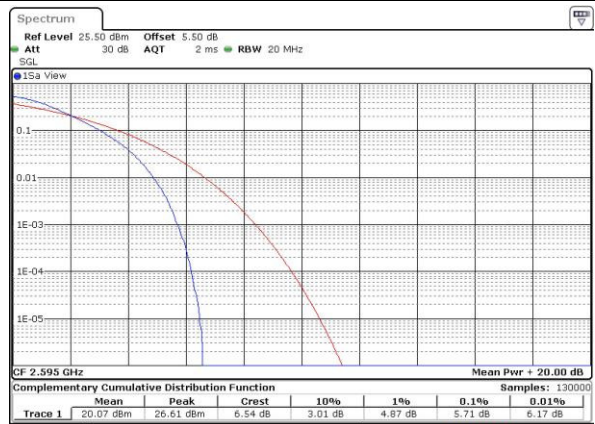

Highest Channel / Full RB

Date: 4.JUL.2016 22:38:22

LTE Band 25 / 20MHz / 16QAM

Highest Channel / 1RB

Date: 4.JUL.2016 22:39:30

Highest Channel / Full RB

Date: 4.JUL.2016 22:38:08

LTE Band 38 / 20MHz / QPSK

Lowest Channel / 1RB

Date: 5 JUL 2016 01:19:27

Lowest Channel / Full RB

Date: 5 JUL 2016 01:20:33

Middle Channel / 1RB

Date: 5 JUL 2016 01:22:33

Middle Channel / Full RB

Date: 5 JUL 2016 01:20:54

Highest Channel / 1RB

Date: 5 JUL 2016 01:23:06

Highest Channel / Full RB

Date: 5 JUL 2016 01:25:52

LTE Band 38 / 20MHz / 16QAM

Lowest Channel / 1RB

Date: 5 JUL 2016 01:19:55

Lowest Channel / Full RB