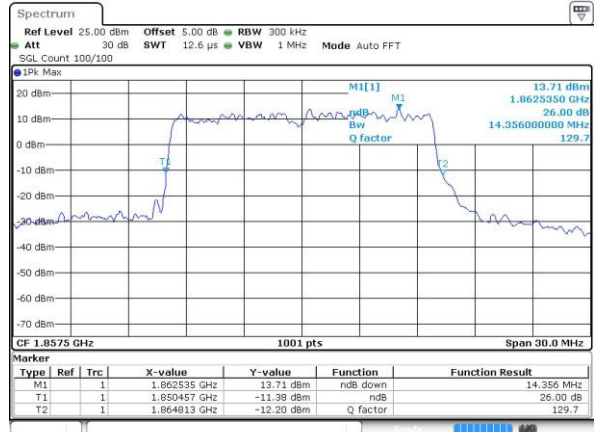

Highest Channel / 10MHz / QPSK

Date: 4.JUL.2016 10:51:29

Highest Channel / 10MHz / 16QAM

Date: 4.JUL.2016 10:51:40

LTE Band 2

Lowest Channel / 15MHz / QPSK

Date: 4 JUL 2016 10:58:41

Lowest Channel / 15MHz / 16QAM