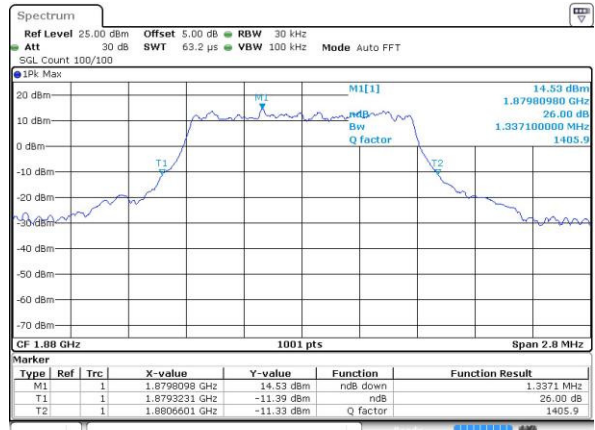

Mode	LTE Band 38 : 26dB BW(MHz)											
BW	1.4MHz		3MHz		5MHz		10MHz		15MHz		20MHz	
Mod.	QPSK	16QAM	QPSK	16QAM	QPSK	16QAM	QPSK	16QAM	QPSK	16QAM	QPSK	16QAM
Lowest CH	-	-	-	-	4.895	4.975	10.01	9.93	14.505	14.655	19.94	20.1
Middle CH	-	-	-	-	4.995	4.945	9.99	9.61	14.146	15.465	20.979	20.26
Highest CH	-	-	-	-	4.915	4.905	9.99	9.65	14.416	14.326	20.859	20.02

LTE Band 2

Lowest Channel / 1.4MHz / QPSK

Date: 4 JUL 2016 09:44:55

Lowest Channel / 1.4MHz / 16QAM

Date: 4 JUL 2016 09:45:07

Middle Channel / 1.4MHz / QPSK

Date: 4 JUL 2016 09:57:48

Middle Channel / 1.4MHz / 16QAM

Date: 4 JUL 2016 09:57:59

Highest Channel / 1.4MHz / QPSK

Date: 4 JUL 2016 10:00:24

Highest Channel / 1.4MHz / 16QAM

Date: 4 JUL 2016 10:00:35

LTE Band 2

Lowest Channel / 3MHz / QPSK

Date: 4 JUL 2016 10:07:36