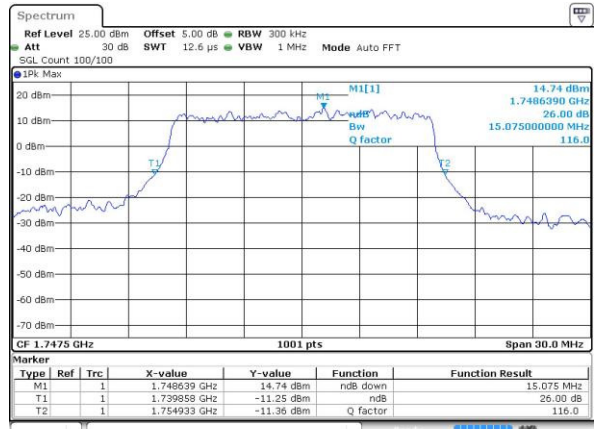

Highest Channel / 10MHz / 16QAM

Date: 4.JUL.2016 15:04:22

LTE Band 4

Lowest Channel / 15MHz / QPSK

Date: 4.JUL.2016 15:11:23

Lowest Channel / 15MHz / 16QAM

Date: 4.JUL.2016 15:11:34

Middle Channel / 15MHz / QPSK

Date: 4.JUL.2016 15:18:35

Middle Channel / 15MHz / 16QAM

Date: 4.JUL.2016 15:18:46

Highest Channel / 15MHz / QPSK

Date: 4.JUL.2016 15:21:12

Highest Channel / 15MHz / 16QAM

Date: 4.JUL.2016 15:21:23

LTE Band 4