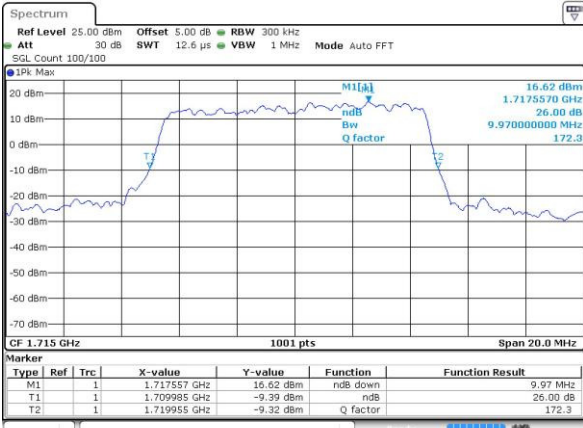

LTE Band 4

Lowest Channel / 5MHz / QPSK

Date: 4.JUL.2016 14:37:21

Lowest Channel / 5MHz / 16QAM

Date: 4.JUL.2016 14:37:32

Middle Channel / 5MHz / QPSK

Date: 4.JUL.2016 14:44:33

Middle Channel / 5MHz / 16QAM

Date: 4.JUL.2016 14:44:44

Highest Channel / 5MHz / QPSK

Date: 4.JUL.2016 14:47:10

Highest Channel / 5MHz / 16QAM

Date: 4.JUL.2016 14:47:21

LTE Band 4

Lowest Channel / 10MHz / QPSK

Date: 4.JUL.2016 14:54:21

Lowest Channel / 10MHz / 16QAM

Date: 4.JUL.2016 14:54:33

Middle Channel / 10MHz / QPSK

Date: 4.JUL.2016 15:01:34

Middle Channel / 10MHz / 16QAM

Date: 4.JUL.2016 15:01:45

Highest Channel / 10MHz / QPSK

Date: 4.JUL.2016 15:04:11