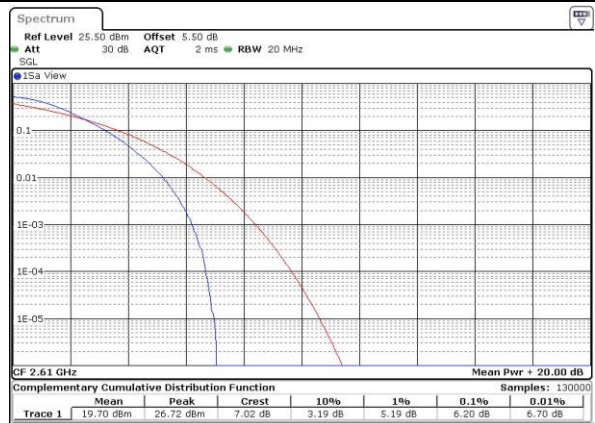

Highest Channel / Full RB

Date: 4.JUL.2016 22:38:22

LTE Band 25 / 20MHz / 16QAM

Highest Channel / 1RB

Date: 4.JUL.2016 22:39:30

Highest Channel / Full RB

Date: 4.JUL.2016 22:38:08

LTE Band 38 / 20MHz / QPSK

Lowest Channel / 1RB

Date: 5 JUL 2016 01:19:27

Lowest Channel / Full RB

Date: 5 JUL 2016 01:20:33

Middle Channel / 1RB

Date: 5 JUL 2016 01:22:33

Middle Channel / Full RB

Date: 5 JUL 2016 01:20:54

Highest Channel / 1RB

Date: 5 JUL 2016 01:23:06

Highest Channel / Full RB

Date: 5 JUL 2016 01:25:52

LTE Band 38 / 20MHz / 16QAM

Lowest Channel / 1RB

Date: 5 JUL 2016 01:19:55

Lowest Channel / Full RB