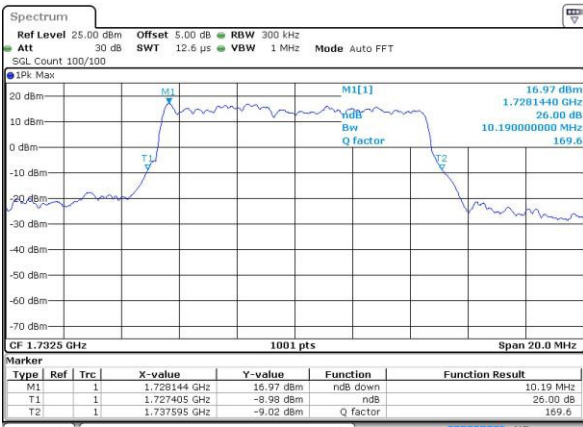

LTE Band 4

Lowest Channel / 5MHz / QPSK

Date: 4.JUL.2016 14:37:21

Lowest Channel / 5MHz / 16QAM

Date: 4.JUL.2016 14:37:32

Middle Channel / 5MHz / QPSK

Date: 4.JUL.2016 14:44:33

Middle Channel / 5MHz / 16QAM

Date: 4.JUL.2016 14:44:44

Highest Channel / 5MHz / QPSK

Date: 4.JUL.2016 14:47:10

Highest Channel / 5MHz / 16QAM

Date: 4.JUL.2016 14:47:21

LTE Band 4

Lowest Channel / 10MHz / QPSK

Date: 4.JUL.2016 14:54:21

Lowest Channel / 10MHz / 16QAM

Date: 4.JUL.2016 14:54:33

Middle Channel / 10MHz / QPSK

Date: 4.JUL.2016 15:01:34

Middle Channel / 10MHz / 16QAM

Date: 4.JUL.2016 15:01:45

Highest Channel / 10MHz / QPSK

Date: 4.JUL.2016 15:04:11