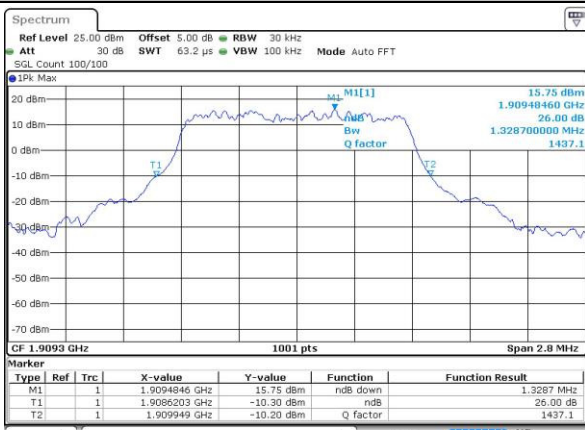

Mode	LTE Band 38 : 26dB BW(MHz)											
BW	1.4MHz		3MHz		5MHz		10MHz		15MHz		20MHz	
Mod.	QPSK	16QAM	QPSK	16QAM	QPSK	16QAM	QPSK	16QAM	QPSK	16QAM	QPSK	16QAM
Lowest CH	-	-	-	-	4.895	4.975	10.01	9.93	14.505	14.655	19.94	20.1
Middle CH	-	-	-	-	4.995	4.945	9.99	9.61	14.146	15.465	20.979	20.26
Highest CH	-	-	-	-	4.915	4.905	9.99	9.65	14.416	14.326	20.859	20.02

LTE Band 2

Lowest Channel / 1.4MHz / QPSK

Date: 4 JUL 2016 09:44:55

Lowest Channel / 1.4MHz / 16QAM

Date: 4 JUL 2016 09:45:07

Middle Channel / 1.4MHz / QPSK

Date: 4 JUL 2016 09:57:48

Middle Channel / 1.4MHz / 16QAM

Date: 4 JUL 2016 09:57:59

Highest Channel / 1.4MHz / QPSK

Date: 4 JUL 2016 10:00:24

Highest Channel / 1.4MHz / 16QAM

Date: 4 JUL 2016 10:00:35

LTE Band 2

Lowest Channel / 3MHz / QPSK

Date: 4 JUL 2016 10:07:36