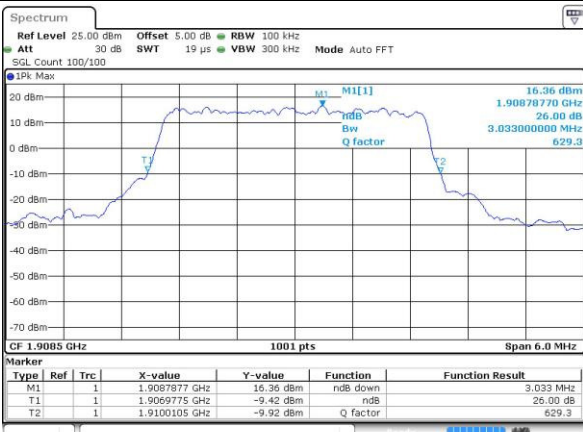

Date: 4 JUL 2016 09:57:59

Highest Channel / 1.4MHz / QPSK

Date: 4 JUL 2016 10:00:24

Highest Channel / 1.4MHz / 16QAM

Date: 4 JUL 2016 10:00:35

LTE Band 2

Lowest Channel / 3MHz / QPSK

Date: 4 JUL 2016 10:07:36

Lowest Channel / 3MHz / 16QAM

Date: 4 JUL 2016 10:07:47

Middle Channel / 3MHz / QPSK

Date: 4 JUL 2016 10:14:47

Middle Channel / 3MHz / 16QAM

Date: 4 JUL 2016 10:14:58

Highest Channel / 3MHz / QPSK

Date: 4 JUL 2016 10:17:24

Highest Channel / 3MHz / 16QAM

Date: 4 JUL 2016 10:17:35

LTE Band 2

Lowest Channel / 5MHz / QPSK

Date: 4.JUL.2016 10:24:38

Lowest Channel / 5MHz / 16QAM

Date: 4.JUL.2016 10:24:49

Middle Channel / 5MHz / QPSK