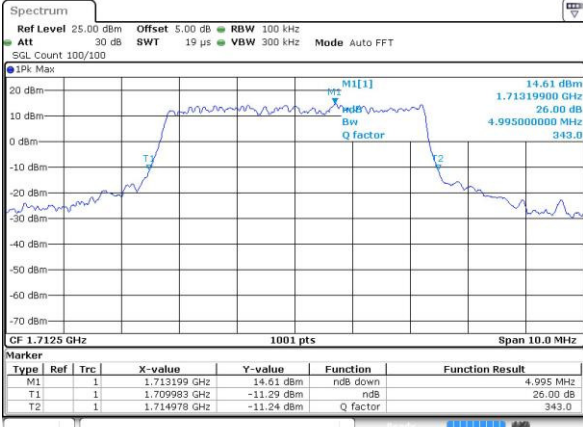

Date: 4 JUL 2016 14:13:02

Highest Channel / 1.4MHz / 16QAM

Date: 4 JUL 2016 14:13:13

LTE Band 4

Lowest Channel / 3MHz / QPSK

Date: 4.JUL.2016 14:20:15

Lowest Channel / 3MHz / 16QAM

Date: 4.JUL.2016 14:20:27

Middle Channel / 3MHz / QPSK

Date: 4.JUL.2016 14:27:30

Middle Channel / 3MHz / 16QAM

Date: 4.JUL.2016 14:27:41

Highest Channel / 3MHz / QPSK

Date: 4.JUL.2016 14:30:08

Highest Channel / 3MHz / 16QAM

Date: 4.JUL.2016 14:30:19

LTE Band 4

Lowest Channel / 5MHz / QPSK

Date: 4.JUL.2016 14:37:21

Lowest Channel / 5MHz / 16QAM

Date: 4.JUL.2016 14:37:32

Middle Channel / 5MHz / QPSK

Date: 4.JUL.2016 14:44:33

Middle Channel / 5MHz / 16QAM