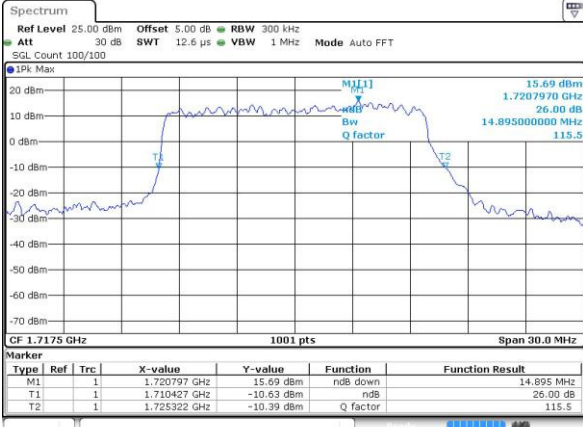

Highest Channel / 10MHz / 16QAM

Date: 4.JUL.2016 15:04:22

LTE Band 4

Lowest Channel / 15MHz / QPSK

Date: 4.JUL.2016 15:11:23

Lowest Channel / 15MHz / 16QAM

Date: 4.JUL.2016 15:11:34

Middle Channel / 15MHz / QPSK

Date: 4.JUL.2016 15:18:35

Middle Channel / 15MHz / 16QAM

Date: 4.JUL.2016 15:18:46

Highest Channel / 15MHz / QPSK

Date: 4.JUL.2016 15:21:12

Highest Channel / 15MHz / 16QAM

Date: 4.JUL.2016 15:21:23

LTE Band 4