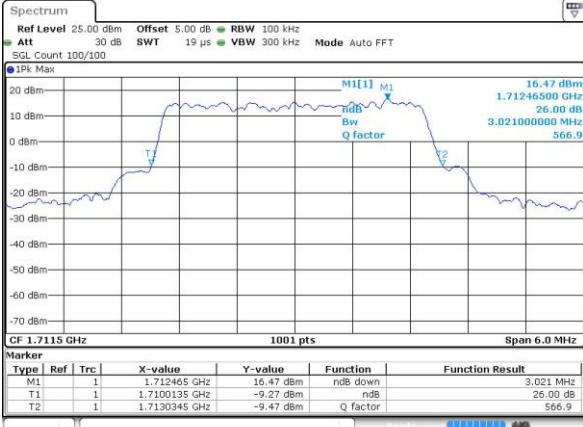

Date: 4 JUL 2016 14:13:02

Highest Channel / 1.4MHz / 16QAM

Date: 4 JUL 2016 14:13:13

LTE Band 4

Lowest Channel / 3MHz / QPSK

Date: 4.JUL.2016 14:20:15

Lowest Channel / 3MHz / 16QAM

Date: 4.JUL.2016 14:20:27