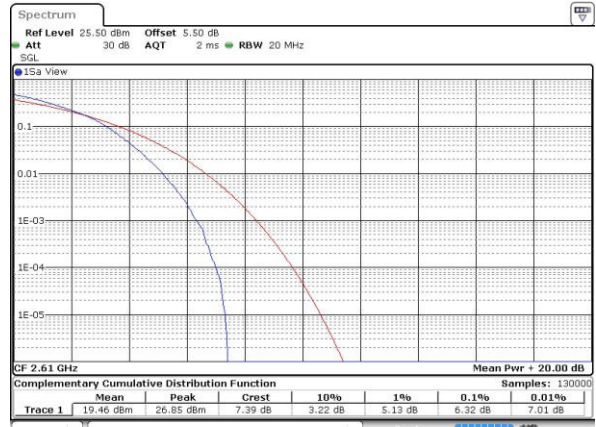

Highest Channel / 1RB

Date: 5 JUL 2016 01:23:06

Highest Channel / Full RB

Date: 5 JUL 2016 01:25:52

LTE Band 38 / 20MHz / 16QAM

Lowest Channel / 1RB

Date: 5 JUL 2016 01:19:55

Lowest Channel / Full RB

Date: 5 JUL 2016 01:18:23

Middle Channel / 1RB

Date: 5 JUL 2016 01:22:08

Middle Channel / Full RB

Date: 5 JUL 2016 01:21:30

Highest Channel / 1RB

Date: 5 JUL 2016 01:24:02

Highest Channel / Full RB

Date: 5 JUL 2016 01:25:09

26dB Bandwidth

Mode	LTE Band 2 : 26dB BW(MHz)											
	1.4MHz		3MHz		5MHz		10MHz		15MHz		20MHz	
Mod.	QPSK	16QAM	QPSK	16QAM	QPSK	16QAM	QPSK	16QAM	QPSK	16QAM	QPSK	16QAM
Lowest CH	1.376	1.354	3.075	3.033	4.945	4.885	9.65	10.09	14.865	14.356	20.22	20.1
Middle CH	1.312	1.337	3.003	3.051	4.995	4.985	10.19	9.91	15.045	14.985	20.14	20.579
Highest CH	1.329	1.354	3.033	3.075	4.965	4.875	10.15	10.05	14.865	14.446	21.658	20.18

Mode	LTE Band 4 : 26dB BW(MHz)											
	1.4MHz		3MHz		5MHz		10MHz		15MHz		20MHz	
Mod.	QPSK	16QAM	QPSK	16QAM	QPSK	16QAM	QPSK	16QAM	QPSK	16QAM	QPSK	16QAM
Lowest CH	1.351	1.334	3.021	2.985	4.995	4.915	9.97	10.03	14.895	15.165	20.02	20.06
Middle CH	1.318	1.318	3.117	3.003	5.035	4.895	10.19	9.87	14.625	14.386	20.22	21.259
Highest CH	1.315	1.306	3.057	3.045	5.015	5.015	9.63	9.89	15.015	15.075	20.42	20.14