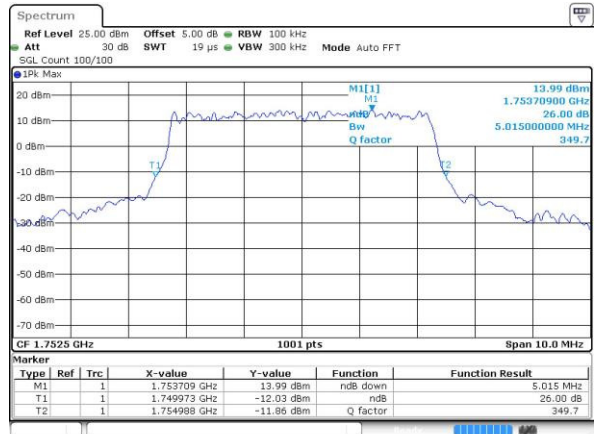

LTE Band 4

Lowest Channel / 5MHz / QPSK

Date: 4.JUL.2016 14:37:21

Lowest Channel / 5MHz / 16QAM

Date: 4.JUL.2016 14:37:32

Middle Channel / 5MHz / QPSK

Date: 4.JUL.2016 14:44:33

Middle Channel / 5MHz / 16QAM

Date: 4.JUL.2016 14:44:44

Highest Channel / 5MHz / QPSK

Date: 4.JUL.2016 14:47:10

Highest Channel / 5MHz / 16QAM

Date: 4.JUL.2016 14:47:21

LTE Band 4

Lowest Channel / 10MHz / QPSK

Date: 4.JUL.2016 14:54:21