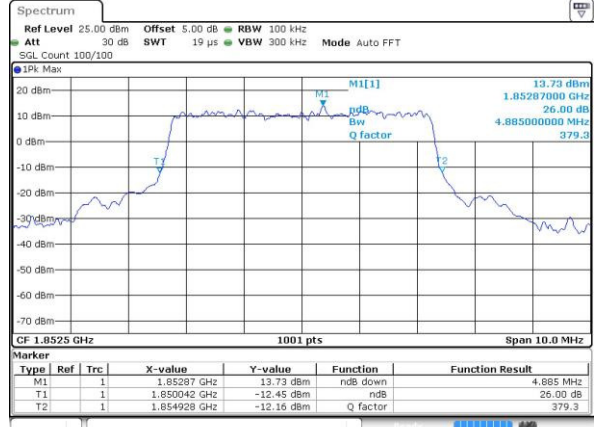

Highest Channel / 3MHz / 16QAM

Date: 4 JUL 2016 10:17:35

LTE Band 2

Lowest Channel / 5MHz / QPSK

Date: 4.JUL.2016 10:24:38

Lowest Channel / 5MHz / 16QAM

Date: 4.JUL.2016 10:24:49

Middle Channel / 5MHz / QPSK

Date: 4.JUL.2016 10:31:49

Middle Channel / 5MHz / 16QAM

Date: 4.JUL.2016 10:32:01

Highest Channel / 5MHz / QPSK

Date: 4.JUL.2016 10:34:27

Highest Channel / 5MHz / 16QAM

Date: 4.JUL.2016 10:34:38

LTE Band 2