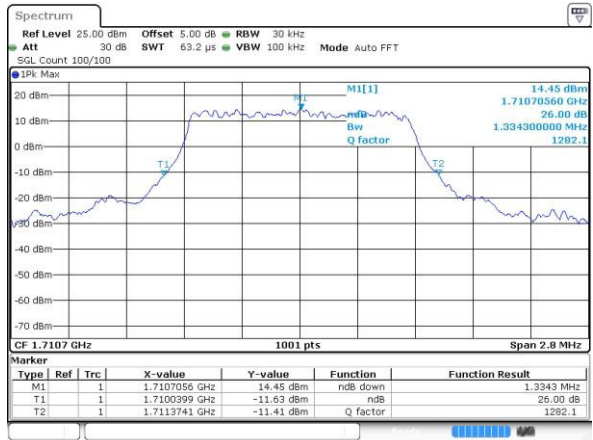

Date: 4 JUL 2016 11:08:41

LTE Band 2

Lowest Channel / 20MHz / QPSK

Date: 4.JUL.2016 11:15:42

Lowest Channel / 20MHz / 16QAM

Date: 4.JUL.2016 11:15:54

Middle Channel / 20MHz / QPSK

Date: 4.JUL.2016 11:22:55

Middle Channel / 20MHz / 16QAM

Date: 4.JUL.2016 11:23:06

Highest Channel / 20MHz / QPSK

Date: 4.JUL.2016 11:25:32

Highest Channel / 20MHz / 16QAM

Date: 4.JUL.2016 11:25:43

LTE Band 4

Lowest Channel / 1.4MHz / QPSK

Date: 4 JUL 2016 14:03:13

Lowest Channel / 1.4MHz / 16QAM

Date: 4 JUL 2016 14:03:24

Middle Channel / 1.4MHz / QPSK

Date: 4 JUL 2016 14:10:25

Middle Channel / 1.4MHz / 16QAM

Date: 4 JUL 2016 14:10:36

Highest Channel / 1.4MHz / QPSK