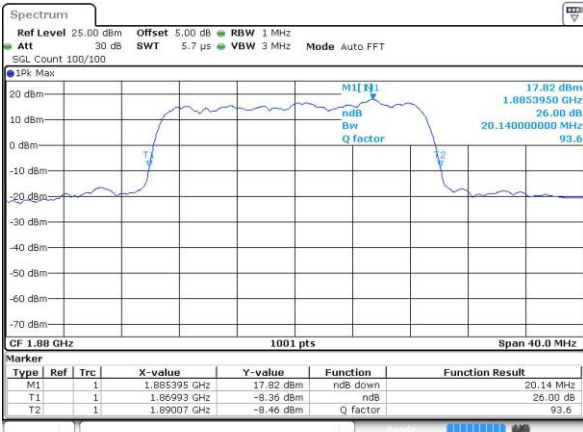

Date: 4 JUL 2016 11:08:41

LTE Band 2

Lowest Channel / 20MHz / QPSK

Date: 4.JUL.2016 11:15:42

Lowest Channel / 20MHz / 16QAM

Date: 4.JUL.2016 11:15:54

Middle Channel / 20MHz / QPSK

Date: 4.JUL.2016 11:22:55

Middle Channel / 20MHz / 16QAM

Date: 4.JUL.2016 11:23:06

Highest Channel / 20MHz / QPSK

Date: 4.JUL.2016 11:25:32

Highest Channel / 20MHz / 16QAM

Date: 4.JUL.2016 11:25:43

LTE Band 4

Lowest Channel / 1.4MHz / QPSK