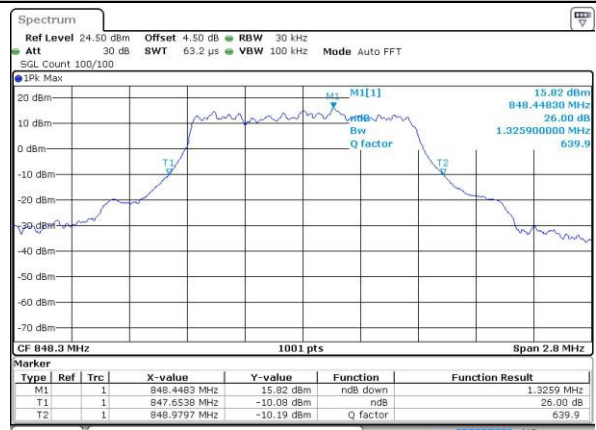

Highest Channel / 20MHz / QPSK

Date: 4.JUL.2016 15:38:12

Highest Channel / 20MHz / 16QAM

Date: 4.JUL.2016 15:38:23

LTE Band 5

Lowest Channel / 1.4MHz / QPSK

Date: 3 JUL 2016 21:34:02

Lowest Channel / 1.4MHz / 16QAM

Date: 3 JUL 2016 21:33:51

Middle Channel / 1.4MHz / QPSK

Date: 3 JUL 2016 21:49:06

Middle Channel / 1.4MHz / 16QAM

Date: 3 JUL 2016 21:49:16

Highest Channel / 1.4MHz / QPSK

Date: 3 JUL 2016 21:51:42

Highest Channel / 1.4MHz / 16QAM