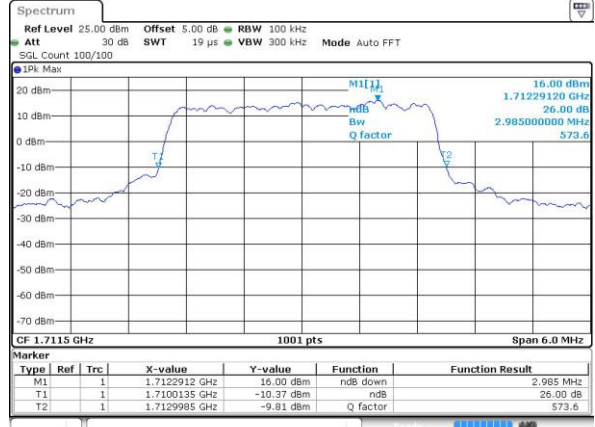

Middle Channel / 20MHz / 16QAM

Date: 4.JUL.2016 11:23:06

Highest Channel / 20MHz / QPSK

Date: 4.JUL.2016 11:25:32

Highest Channel / 20MHz / 16QAM

Date: 4.JUL.2016 11:25:43

LTE Band 4

Lowest Channel / 1.4MHz / QPSK

Date: 4 JUL 2016 14:03:13

Lowest Channel / 1.4MHz / 16QAM

Date: 4 JUL 2016 14:03:24

Middle Channel / 1.4MHz / QPSK

Date: 4 JUL 2016 14:10:25

Middle Channel / 1.4MHz / 16QAM

Date: 4 JUL 2016 14:10:36

Highest Channel / 1.4MHz / QPSK

Date: 4 JUL 2016 14:13:02

Highest Channel / 1.4MHz / 16QAM

Date: 4 JUL 2016 14:13:13

LTE Band 4

Lowest Channel / 3MHz / QPSK

Date: 4.JUL.2016 14:20:15

Lowest Channel / 3MHz / 16QAM

Date: 4.JUL.2016 14:20:27

Middle Channel / 3MHz / QPSK

Date: 4.JUL.2016 14:27:30

Middle Channel / 3MHz / 16QAM

Date: 4.JUL.2016 14:27:41

Highest Channel / 3MHz / QPSK

Date: 4.JUL.2016 14:30:08

Highest Channel / 3MHz / 16QAM

Date: 4.JUL.2016 14:30:19