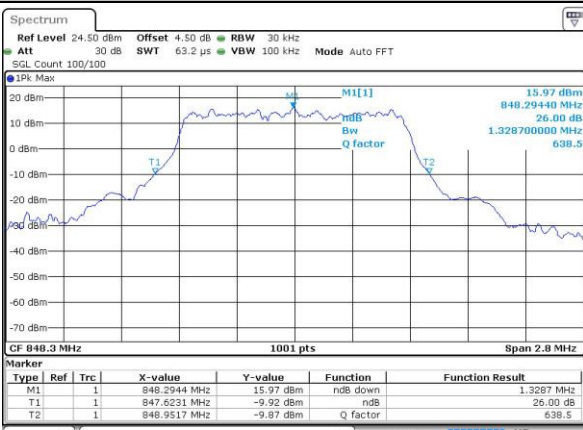

Highest Channel / 20MHz / QPSK

Date: 4.JUL.2016 15:38:12

Highest Channel / 20MHz / 16QAM

Date: 4.JUL.2016 15:38:23

LTE Band 5

Lowest Channel / 1.4MHz / QPSK

Date: 3 JUL 2016 21:34:02

Lowest Channel / 1.4MHz / 16QAM

Date: 3 JUL 2016 21:33:51

Middle Channel / 1.4MHz / QPSK

Date: 3 JUL 2016 21:49:06

Middle Channel / 1.4MHz / 16QAM

Date: 3 JUL 2016 21:49:16

Highest Channel / 1.4MHz / QPSK

Date: 3 JUL 2016 21:51:42

Highest Channel / 1.4MHz / 16QAM