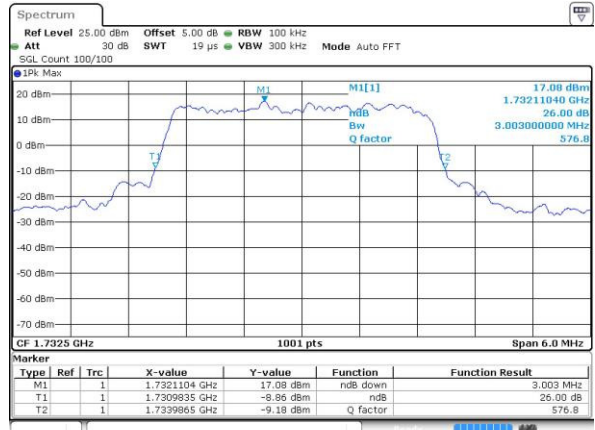

Middle Channel / 3MHz / 16QAM

Date: 4.JUL.2016 14:27:41