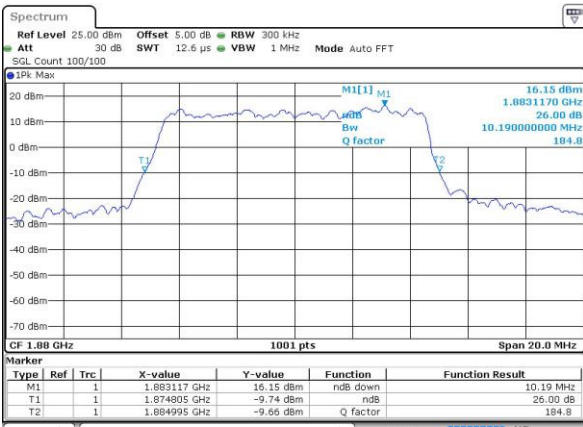

Date: 4.JUL.2016 10:31:49

Middle Channel / 5MHz / 16QAM

Date: 4.JUL.2016 10:32:01

Highest Channel / 5MHz / QPSK

Date: 4.JUL.2016 10:34:27

Highest Channel / 5MHz / 16QAM

Date: 4.JUL.2016 10:34:38

LTE Band 2

Lowest Channel / 10MHz / QPSK

Date: 4.JUL.2016 10:41:39

Lowest Channel / 10MHz / 16QAM

Date: 4.JUL.2016 10:41:50

Middle Channel / 10MHz / QPSK

Date: 4.JUL.2016 10:48:51

Middle Channel / 10MHz / 16QAM

Date: 4.JUL.2016 10:49:02

Highest Channel / 10MHz / QPSK

Date: 4.JUL.2016 10:51:29

Highest Channel / 10MHz / 16QAM

Date: 4.JUL.2016 10:51:40

LTE Band 2

Lowest Channel / 15MHz / QPSK

Date: 4 JUL 2016 10:58:41

Lowest Channel / 15MHz / 16QAM