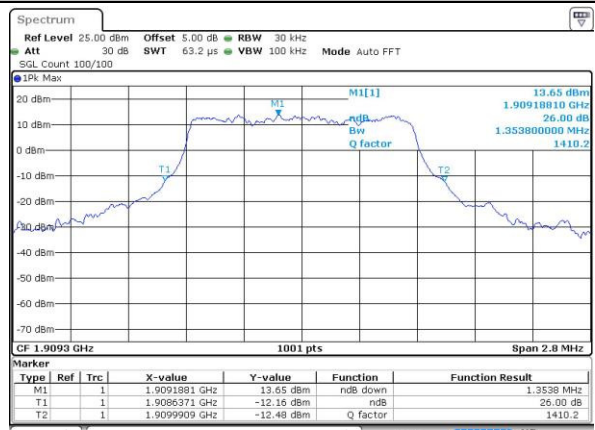

Mode	LTE Band 38 : 26dB BW(MHz)											
BW	1.4MHz		3MHz		5MHz		10MHz		15MHz		20MHz	
Mod.	QPSK	16QAM	QPSK	16QAM	QPSK	16QAM	QPSK	16QAM	QPSK	16QAM	QPSK	16QAM
Lowest CH	-	-	-	-	4.895	4.975	10.01	9.93	14.505	14.655	19.94	20.1
Middle CH	-	-	-	-	4.995	4.945	9.99	9.61	14.146	15.465	20.979	20.26
Highest CH	-	-	-	-	4.915	4.905	9.99	9.65	14.416	14.326	20.859	20.02

LTE Band 2

Lowest Channel / 1.4MHz / QPSK

Date: 4 JUL 2016 09:44:55

Lowest Channel / 1.4MHz / 16QAM

Date: 4 JUL 2016 09:45:07

Middle Channel / 1.4MHz / QPSK

Date: 4 JUL 2016 09:57:48

Middle Channel / 1.4MHz / 16QAM

Date: 4 JUL 2016 09:57:59

Highest Channel / 1.4MHz / QPSK

Date: 4 JUL 2016 10:00:24

Highest Channel / 1.4MHz / 16QAM

Date: 4 JUL 2016 10:00:35

LTE Band 2

Lowest Channel / 3MHz / QPSK

Date: 4 JUL 2016 10:07:36