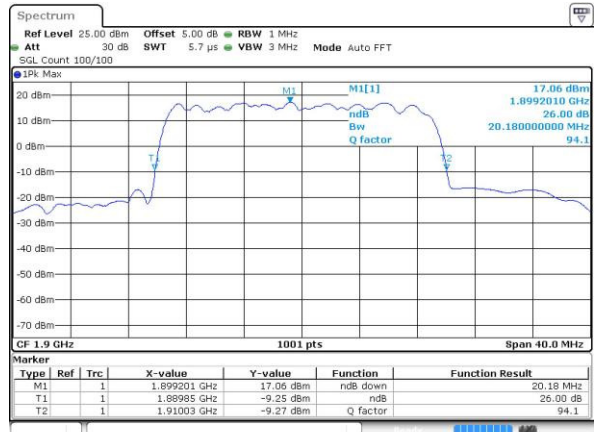

Date: 4 JUL 2016 11:08:41

LTE Band 2

Lowest Channel / 20MHz / QPSK

Date: 4.JUL.2016 11:15:42

Lowest Channel / 20MHz / 16QAM

Date: 4.JUL.2016 11:15:54

Middle Channel / 20MHz / QPSK

Date: 4.JUL.2016 11:22:55

Middle Channel / 20MHz / 16QAM

Date: 4.JUL.2016 11:23:06

Highest Channel / 20MHz / QPSK

Date: 4.JUL.2016 11:25:32

Highest Channel / 20MHz / 16QAM

Date: 4.JUL.2016 11:25:43

LTE Band 4

Lowest Channel / 1.4MHz / QPSK

Date: 4 JUL 2016 14:03:13

Lowest Channel / 1.4MHz / 16QAM

Date: 4 JUL 2016 14:03:24

Middle Channel / 1.4MHz / QPSK

Date: 4 JUL 2016 14:10:25

Middle Channel / 1.4MHz / 16QAM

Date: 4 JUL 2016 14:10:36

Highest Channel / 1.4MHz / QPSK