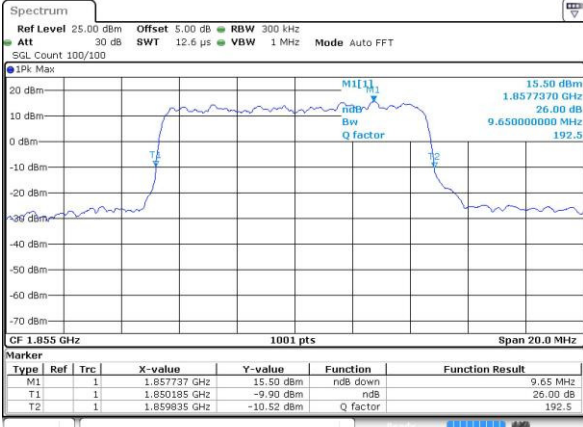

LTE Band 2

Lowest Channel / 10MHz / QPSK

Date: 4.JUL.2016 10:41:39