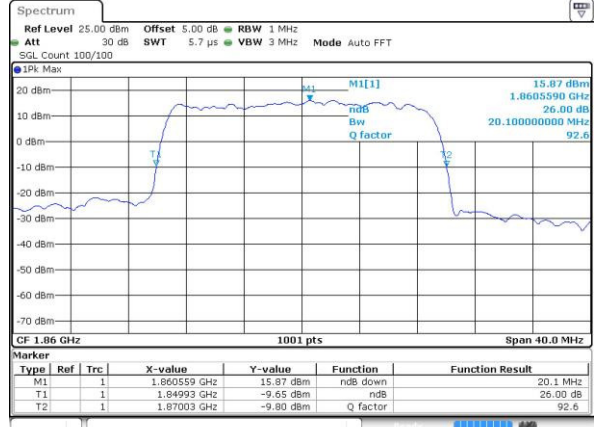

Date: 4 JUL 2016 11:08:41

LTE Band 2

Lowest Channel / 20MHz / QPSK

Date: 4.JUL.2016 11:15:42

Lowest Channel / 20MHz / 16QAM

Date: 4.JUL.2016 11:15:54

Middle Channel / 20MHz / QPSK

Date: 4.JUL.2016 11:22:55

Middle Channel / 20MHz / 16QAM

Date: 4.JUL.2016 11:23:06

Highest Channel / 20MHz / QPSK

Date: 4.JUL.2016 11:25:32

Highest Channel / 20MHz / 16QAM

Date: 4.JUL.2016 11:25:43

LTE Band 4

Lowest Channel / 1.4MHz / QPSK