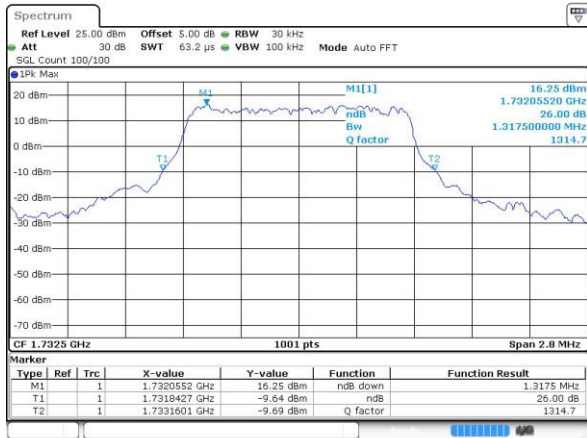

Date: 4 JUL 2016 11:08:41

LTE Band 2

Lowest Channel / 20MHz / QPSK

Date: 4.JUL.2016 11:15:42

Lowest Channel / 20MHz / 16QAM

Date: 4.JUL.2016 11:15:54

Middle Channel / 20MHz / QPSK

Date: 4.JUL.2016 11:22:55

Middle Channel / 20MHz / 16QAM

Date: 4.JUL.2016 11:23:06

Highest Channel / 20MHz / QPSK

Date: 4.JUL.2016 11:25:32

Highest Channel / 20MHz / 16QAM

Date: 4.JUL.2016 11:25:43

LTE Band 4

Lowest Channel / 1.4MHz / QPSK

Date: 4 JUL 2016 14:03:13

Lowest Channel / 1.4MHz / 16QAM

Date: 4 JUL 2016 14:03:24

Middle Channel / 1.4MHz / QPSK

Date: 4 JUL 2016 14:10:25

Middle Channel / 1.4MHz / 16QAM

Date: 4 JUL 2016 14:10:36

Highest Channel / 1.4MHz / QPSK

Date: 4 JUL 2016 14:13:02

Highest Channel / 1.4MHz / 16QAM

Date: 4 JUL 2016 14:13:13

LTE Band 4

Lowest Channel / 3MHz / QPSK

Date: 4.JUL.2016 14:20:15

Lowest Channel / 3MHz / 16QAM

Date: 4.JUL.2016 14:20:27