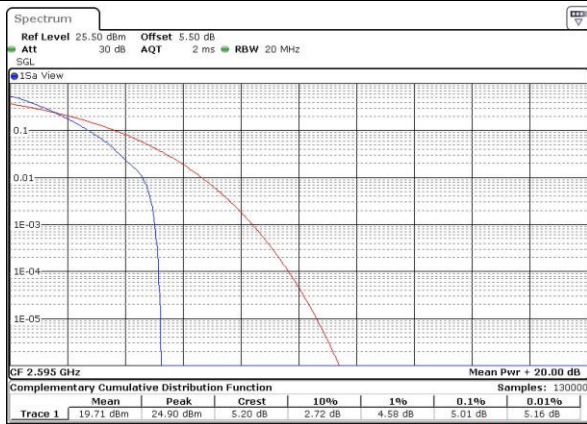

Highest Channel / Full RB

Date: 4.JUL.2016 22:38:22

LTE Band 25 / 20MHz / 16QAM

Highest Channel / 1RB

Date: 4.JUL.2016 22:39:30

Highest Channel / Full RB

Date: 4.JUL.2016 22:38:08

LTE Band 38 / 20MHz / QPSK

Lowest Channel / 1RB

Date: 5 JUL 2016 01:19:27

Lowest Channel / Full RB

Date: 5 JUL 2016 01:20:33

Middle Channel / 1RB

Date: 5 JUL 2016 01:22:33

Middle Channel / Full RB

Date: 5 JUL 2016 01:20:54

Highest Channel / 1RB

Date: 5 JUL 2016 01:23:06

Highest Channel / Full RB

Date: 5 JUL 2016 01:25:52

LTE Band 38 / 20MHz / 16QAM

Lowest Channel / 1RB

Date: 5 JUL 2016 01:19:55

Lowest Channel / Full RB