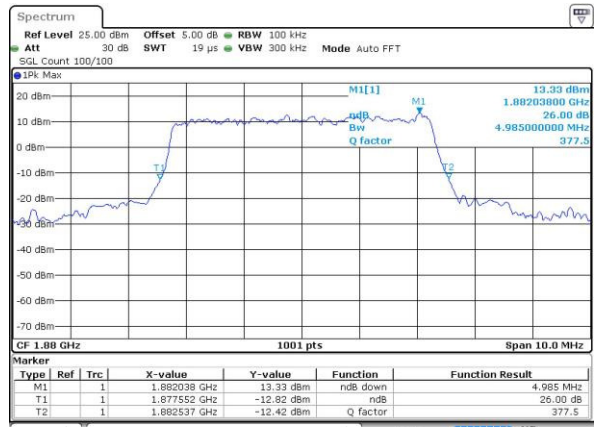

Highest Channel / 3MHz / 16QAM

Date: 4 JUL 2016 10:17:35

LTE Band 2

Lowest Channel / 5MHz / QPSK

Date: 4.JUL.2016 10:24:38

Lowest Channel / 5MHz / 16QAM

Date: 4.JUL.2016 10:24:49

Middle Channel / 5MHz / QPSK

Date: 4.JUL.2016 10:31:49

Middle Channel / 5MHz / 16QAM

Date: 4.JUL.2016 10:32:01

Highest Channel / 5MHz / QPSK

Date: 4.JUL.2016 10:34:27

Highest Channel / 5MHz / 16QAM

Date: 4.JUL.2016 10:34:38

LTE Band 2