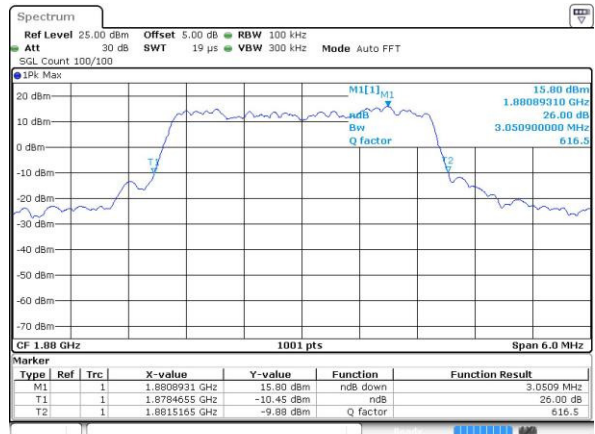

Date: 4 JUL 2016 09:57:59

Highest Channel / 1.4MHz / QPSK

Date: 4 JUL 2016 10:00:24

Highest Channel / 1.4MHz / 16QAM

Date: 4 JUL 2016 10:00:35

LTE Band 2

Lowest Channel / 3MHz / QPSK

Date: 4 JUL 2016 10:07:36

Lowest Channel / 3MHz / 16QAM

Date: 4 JUL 2016 10:07:47

Middle Channel / 3MHz / QPSK

Date: 4 JUL 2016 10:14:47

Middle Channel / 3MHz / 16QAM

Date: 4 JUL 2016 10:14:58

Highest Channel / 3MHz / QPSK

Date: 4 JUL 2016 10:17:24

Highest Channel / 3MHz / 16QAM

Date: 4 JUL 2016 10:17:35

LTE Band 2

Lowest Channel / 5MHz / QPSK

Date: 4.JUL.2016 10:24:38

Lowest Channel / 5MHz / 16QAM

Date: 4.JUL.2016 10:24:49

Middle Channel / 5MHz / QPSK