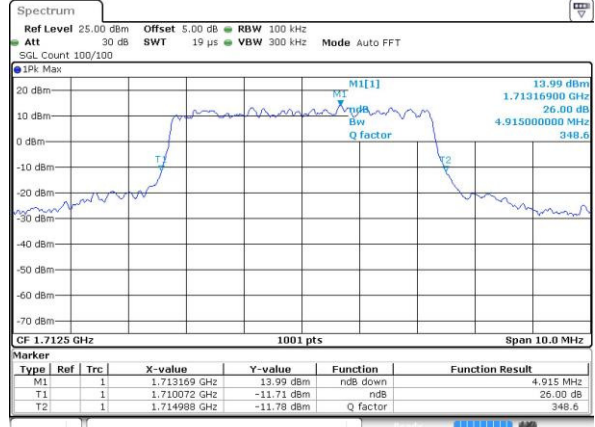

Date: 4 JUL 2016 14:13:02

Highest Channel / 1.4MHz / 16QAM

Date: 4 JUL 2016 14:13:13

LTE Band 4

Lowest Channel / 3MHz / QPSK

Date: 4.JUL.2016 14:20:15

Lowest Channel / 3MHz / 16QAM

Date: 4.JUL.2016 14:20:27

Middle Channel / 3MHz / QPSK

Date: 4.JUL.2016 14:27:30

Middle Channel / 3MHz / 16QAM

Date: 4.JUL.2016 14:27:41

Highest Channel / 3MHz / QPSK

Date: 4.JUL.2016 14:30:08

Highest Channel / 3MHz / 16QAM

Date: 4.JUL.2016 14:30:19

LTE Band 4

Lowest Channel / 5MHz / QPSK

Date: 4.JUL.2016 14:37:21

Lowest Channel / 5MHz / 16QAM

Date: 4.JUL.2016 14:37:32

Middle Channel / 5MHz / QPSK

Date: 4.JUL.2016 14:44:33

Middle Channel / 5MHz / 16QAM