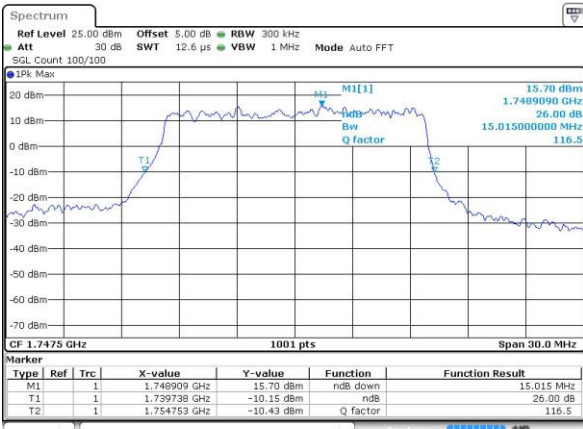

Highest Channel / 10MHz / 16QAM

Date: 4.JUL.2016 15:04:22

LTE Band 4

Lowest Channel / 15MHz / QPSK

Date: 4.JUL.2016 15:11:23

Lowest Channel / 15MHz / 16QAM

Date: 4.JUL.2016 15:11:34

Middle Channel / 15MHz / QPSK

Date: 4.JUL.2016 15:18:35

Middle Channel / 15MHz / 16QAM

Date: 4.JUL.2016 15:18:46

Highest Channel / 15MHz / QPSK

Date: 4.JUL.2016 15:21:12

Highest Channel / 15MHz / 16QAM

Date: 4.JUL.2016 15:21:23

LTE Band 4