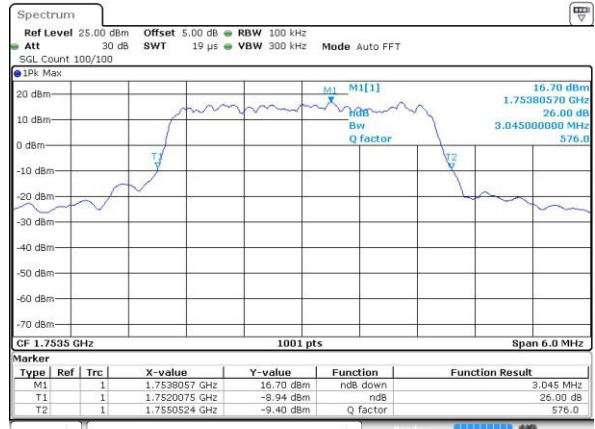

Date: 4 JUL 2016 14:13:02

Highest Channel / 1.4MHz / 16QAM

Date: 4 JUL 2016 14:13:13

LTE Band 4

Lowest Channel / 3MHz / QPSK

Date: 4.JUL.2016 14:20:15

Lowest Channel / 3MHz / 16QAM

Date: 4.JUL.2016 14:20:27

Middle Channel / 3MHz / QPSK

Date: 4.JUL.2016 14:27:30

Middle Channel / 3MHz / 16QAM

Date: 4.JUL.2016 14:27:41

Highest Channel / 3MHz / QPSK

Date: 4.JUL.2016 14:30:08

Highest Channel / 3MHz / 16QAM

Date: 4.JUL.2016 14:30:19

LTE Band 4

Lowest Channel / 5MHz / QPSK

Date: 4.JUL.2016 14:37:21

Lowest Channel / 5MHz / 16QAM

Date: 4.JUL.2016 14:37:32

Middle Channel / 5MHz / QPSK

Date: 4.JUL.2016 14:44:33

Middle Channel / 5MHz / 16QAM

Date: 4.JUL.2016 14:44:44

Highest Channel / 5MHz / QPSK

Date: 4.JUL.2016 14:47:10

Highest Channel / 5MHz / 16QAM

Date: 4.JUL.2016 14:47:21

LTE Band 4

Lowest Channel / 10MHz / QPSK

Date: 4.JUL.2016 14:54:21