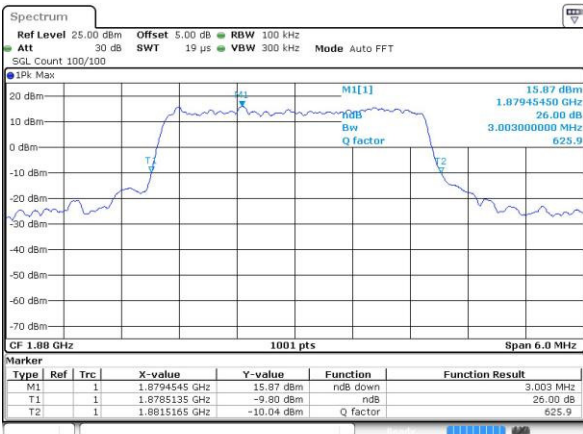

Middle Channel / 3MHz / QPSK

Date: 4 JUL 2016 10:14:47