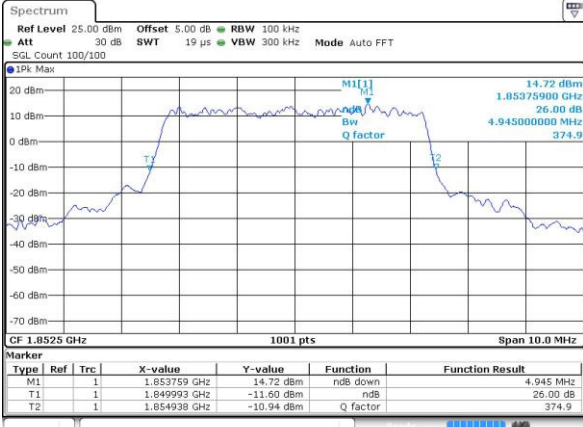

Highest Channel / 3MHz / 16QAM

Date: 4 JUL 2016 10:17:35

LTE Band 2

Lowest Channel / 5MHz / QPSK

Date: 4.JUL.2016 10:24:38

Lowest Channel / 5MHz / 16QAM

Date: 4.JUL.2016 10:24:49

Middle Channel / 5MHz / QPSK

Date: 4.JUL.2016 10:31:49

Middle Channel / 5MHz / 16QAM

Date: 4.JUL.2016 10:32:01

Highest Channel / 5MHz / QPSK

Date: 4.JUL.2016 10:34:27

Highest Channel / 5MHz / 16QAM

Date: 4.JUL.2016 10:34:38

LTE Band 2