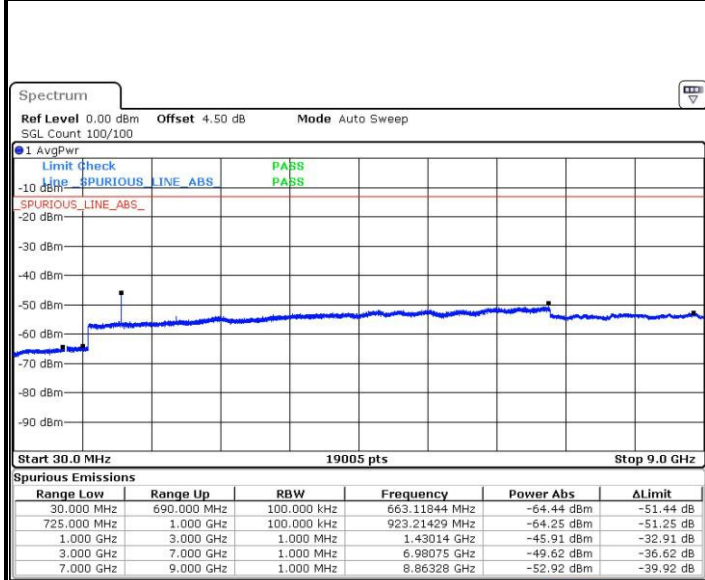

Date: 4 JUL 2016 18:17:32

Highest Channel / QPSK

Highest Channel / 16QAM

Date: 4 JUL 2016 18:19:23

Date: 4 JUL 2016 18:20:18

LTE Band 12 / 1.4MHz

Lowest Channel / QPSK

Lowest Channel / 16QAM

Date: 4 JUL 2016 02:03:00

Date: 4 JUL 2016 02:03:55

Middle Channel / QPSK

Middle Channel / 16QAM

Date: 4 JUL 2016 02:05:45

Date: 4 JUL 2016 02:04:50

LTE Band 12 / 1.4MHz

Highest Channel / QPSK

Date: 4 JUL 2016 02:06:40

Highest Channel / 16QAM

Date: 4 JUL 2016 02:07:35

LTE Band 12 / 3MHz

Lowest Channel / QPSK

Date: 4 JUL 2016 03:24:40

Lowest Channel / 16QAM

Date: 4 JUL 2016 03:24:08