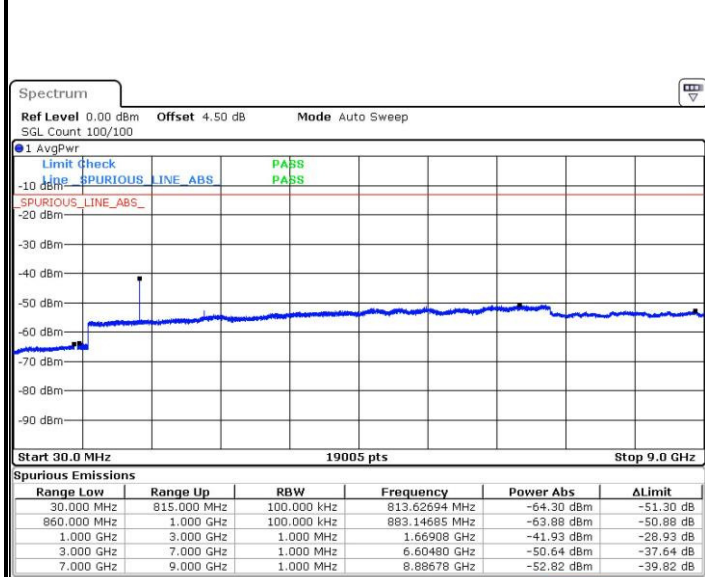

LTE Band 5 / 3MHz

Middle Channel / QPSK

Middle Channel / 16QAM

Date: 3 JUL 2016 22:23:20

Date: 3 JUL 2016 22:24:16

Highest Channel / QPSK

Highest Channel / 16QAM

Date: 3 JUL 2016 22:38:35

Date: 3 JUL 2016 22:39:30

LTE Band 5 / 5MHz

Lowest Channel / QPSK

Date: 3 JUL 2016 22:53:49

Lowest Channel / 16QAM

Date: 3 JUL 2016 22:54:44

Middle Channel / QPSK

Date: 3 JUL 2016 22:56:25

Middle Channel / 16QAM

Date: 3 JUL 2016 22:57:21

LTE Band 5 / 5MHz

Highest Channel / QPSK

Date: 3 JUL 2016 23:11:41

Highest Channel / 16QAM

Date: 3 JUL 2016 23:12:36

LTE Band 5 / 10MHz