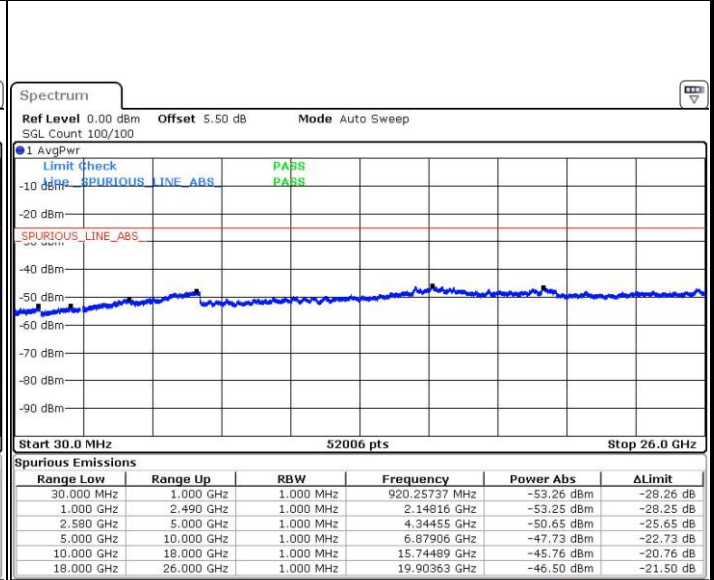

Date: 3 JUL 2016 23:30:26

Highest Channel / QPSK

Highest Channel / 16QAM

Date: 3 JUL 2016 23:44:48

Date: 3 JUL 2016 23:45:44

LTE Band 7 / 5MHz

Lowest Channel / QPSK

Lowest Channel / 16QAM

Date: 4 JUL 2016 17:24:41

Date: 4 JUL 2016 17:25:36

Middle Channel / QPSK

Middle Channel / 16QAM

Date: 4 JUL 2016 17:27:28

Date: 4 JUL 2016 17:26:32

LTE Band 7 / 5MHz

Highest Channel / QPSK

Date: 4 JUL 2016 17:28:23

Highest Channel / 16QAM

Date: 4 JUL 2016 17:29:19

LTE Band 7 / 10MHz

Lowest Channel / QPSK

Date: 4 JUL 2016 17:41:40

Lowest Channel / 16QAM

Date: 4 JUL 2016 17:42:36

LTE Band 7 / 10MHz

Middle Channel / QPSK

Middle Channel / 16QAM

Date: 4 JUL 2016 17:44:27

Date: 4 JUL 2016 17:43:31

Highest Channel / QPSK

Highest Channel / 16QAM

Date: 4 JUL 2016 17:45:23