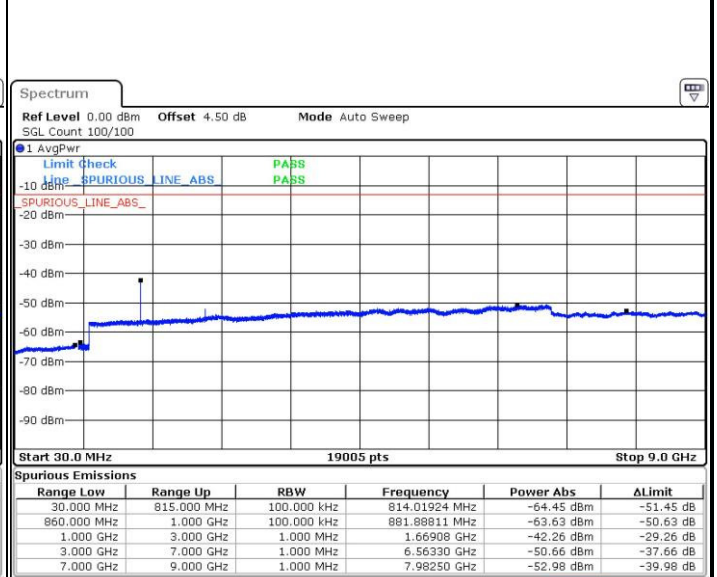

LTE Band 5 / 3MHz

Middle Channel / QPSK

Middle Channel / 16QAM

Date: 3 JUL 2016 22:23:20

Date: 3 JUL 2016 22:24:16

Highest Channel / QPSK

Highest Channel / 16QAM

Date: 3 JUL 2016 22:38:35

Date: 3 JUL 2016 22:39:30

LTE Band 5 / 5MHz

Lowest Channel / QPSK

Date: 3 JUL 2016 22:53:49

Lowest Channel / 16QAM

Date: 3 JUL 2016 22:54:44

Middle Channel / QPSK

Date: 3 JUL 2016 22:56:25

Middle Channel / 16QAM

Date: 3 JUL 2016 22:57:21

LTE Band 5 / 5MHz

Highest Channel / QPSK

Date: 3 JUL 2016 23:11:41

Highest Channel / 16QAM

Date: 3 JUL 2016 23:12:36

LTE Band 5 / 10MHz