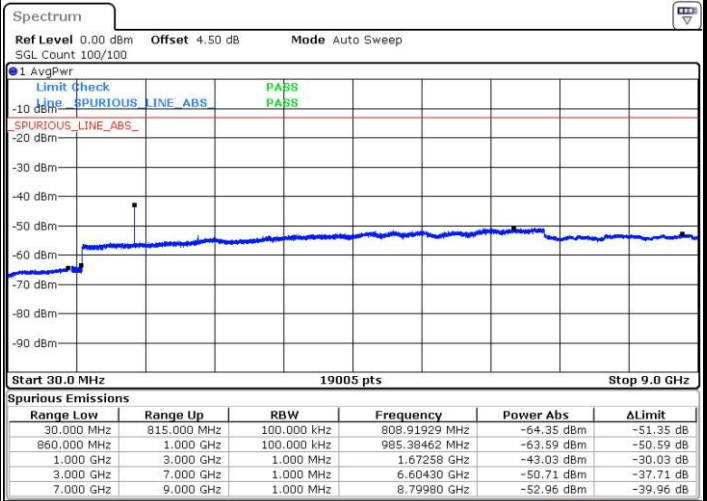

Date: 4 JUL 2016 15:37:38

Highest Channel / QPSK

Highest Channel / 16QAM

Date: 4 JUL 2016 15:43:53

Date: 4 JUL 2016 16:49:42

LTE Band 5 / 1.4MHz

Lowest Channel / QPSK

Lowest Channel / 16QAM

Date: 3 JUL 2016 21:47:38

Date: 3 JUL 2016 21:48:33

Middle Channel / QPSK

Middle Channel / 16QAM

Date: 3 JUL 2016 21:50:13

Date: 3 JUL 2016 21:51:08

LTE Band 5 / 1.4MHz

Highest Channel / QPSK

Date: 3 JUL 2016 22:05:29

Highest Channel / 16QAM

Date: 3 JUL 2016 22:06:24

LTE Band 5 / 3MHz

Lowest Channel / QPSK

Date: 3 JUL 2016 22:20:44

Lowest Channel / 16QAM

Date: 3 JUL 2016 22:21:40