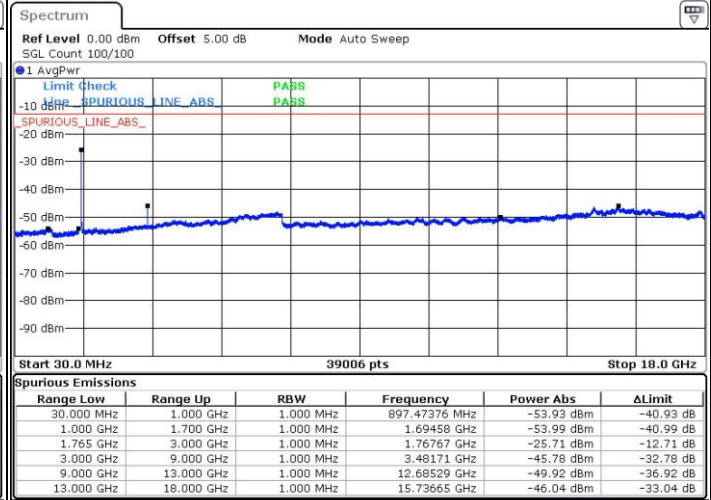

Date: 4 JUL 2016 15:10:48

LTE Band 4 / 15MHz

Lowest Channel / QPSK

Lowest Channel / 16QAM

Date: 4 JUL 2016 15:17:04

Date: 4 JUL 2016 15:18:00

Middle Channel / QPSK

Middle Channel / 16QAM

Date: 4 JUL 2016 15:19:41

Date: 4 JUL 2016 15:20:38

LTE Band 4 / 15MHz

Highest Channel / QPSK

Date: 4 JUL 2016 15:55:06

Highest Channel / 16QAM

Date: 4 JUL 2016 15:27:50

LTE Band 4 / 20MHz

Lowest Channel / QPSK

Date: 4 JUL 2016 15:34:05

Lowest Channel / 16QAM

Date: 4 JUL 2016 15:35:02

LTE Band 4 / 20MHz

Middle Channel / QPSK

Middle Channel / 16QAM

Date: 4 JUL 2016 15:36:42

Date: 4 JUL 2016 15:37:38

Highest Channel / QPSK

Highest Channel / 16QAM

Date: 4 JUL 2016 15:43:53

Date: 4 JUL 2016 16:49:42

LTE Band 5 / 1.4MHz

Lowest Channel / QPSK

Lowest Channel / 16QAM