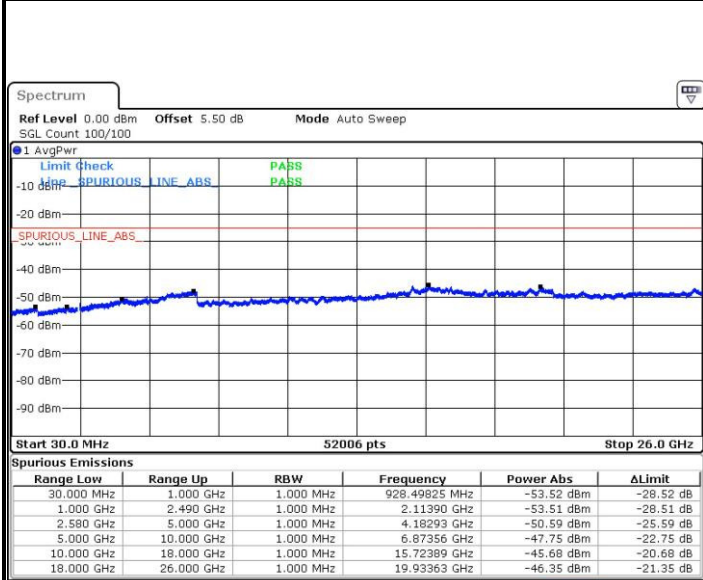

Date: 3 JUL 2016 23:30:26

Highest Channel / QPSK

Highest Channel / 16QAM

Date: 3 JUL 2016 23:44:48

Date: 3 JUL 2016 23:45:44

LTE Band 7 / 5MHz

Lowest Channel / QPSK

Lowest Channel / 16QAM

Date: 4 JUL 2016 17:24:41

Date: 4 JUL 2016 17:25:36

Middle Channel / QPSK

Middle Channel / 16QAM

Date: 4 JUL 2016 17:27:28

Date: 4 JUL 2016 17:26:32

LTE Band 7 / 5MHz

Highest Channel / QPSK

Date: 4 JUL 2016 17:28:23

Highest Channel / 16QAM

Date: 4 JUL 2016 17:29:19

LTE Band 7 / 10MHz

Lowest Channel / QPSK

Date: 4 JUL 2016 17:41:40

Lowest Channel / 16QAM

Date: 4 JUL 2016 17:42:36

LTE Band 7 / 10MHz

Middle Channel / QPSK

Middle Channel / 16QAM

Date: 4 JUL 2016 17:44:27

Date: 4 JUL 2016 17:43:31

Highest Channel / QPSK

Highest Channel / 16QAM

Date: 4 JUL 2016 17:45:23