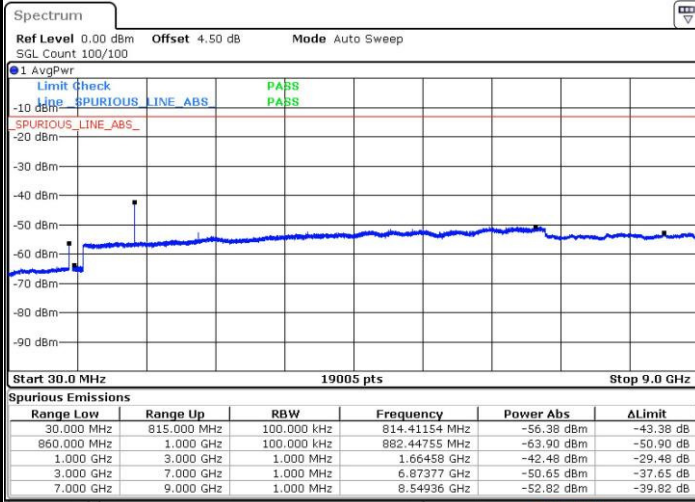

Middle Channel / 16QAM

Date: 3 JUL 2016 22:57:21

LTE Band 5 / 5MHz

Highest Channel / QPSK

Date: 3 JUL 2016 23:11:41

Highest Channel / 16QAM

Date: 3 JUL 2016 23:12:36

LTE Band 5 / 10MHz

Lowest Channel / QPSK

Date: 3 JUL 2016 23:26:56

Lowest Channel / 16QAM

Date: 3 JUL 2016 23:27:51

LTE Band 5 / 10MHz

Middle Channel / QPSK

Middle Channel / 16QAM

Date: 3 JUL 2016 23:29:31

Date: 3 JUL 2016 23:30:26

Highest Channel / QPSK

Highest Channel / 16QAM

Date: 3 JUL 2016 23:44:48

Date: 3 JUL 2016 23:45:44

LTE Band 7 / 5MHz

Lowest Channel / QPSK

Lowest Channel / 16QAM