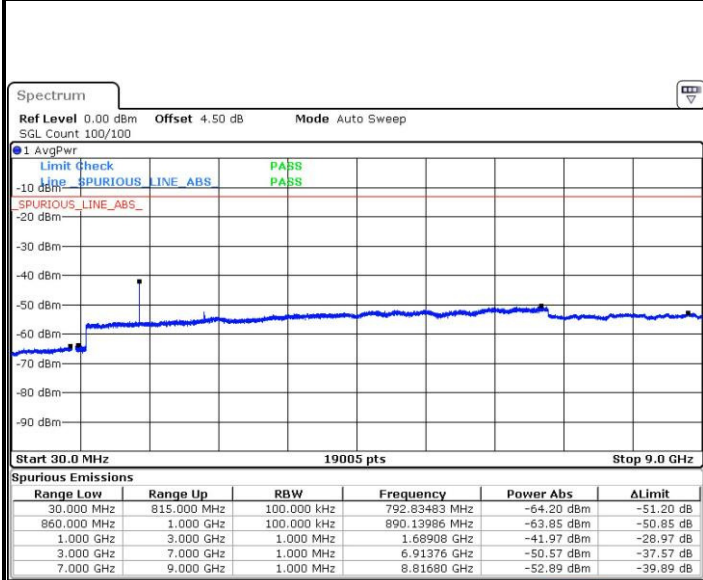

Date: 3 JUL 2016 22:39:30

LTE Band 5 / 5MHz

Lowest Channel / QPSK

Date: 3 JUL 2016 22:53:49

Lowest Channel / 16QAM

Date: 3 JUL 2016 22:54:44

Middle Channel / QPSK

Date: 3 JUL 2016 22:56:25

Middle Channel / 16QAM

Date: 3 JUL 2016 22:57:21

LTE Band 5 / 5MHz

Highest Channel / QPSK

Date: 3 JUL 2016 23:11:41

Highest Channel / 16QAM

Date: 3 JUL 2016 23:12:36

LTE Band 5 / 10MHz

Lowest Channel / QPSK

Date: 3 JUL 2016 23:26:56

Lowest Channel / 16QAM

Date: 3 JUL 2016 23:27:51

LTE Band 5 / 10MHz

Middle Channel / QPSK

Middle Channel / 16QAM

Date: 3 JUL 2016 23:29:31

Date: 3 JUL 2016 23:30:26

Highest Channel / QPSK

Highest Channel / 16QAM

Date: 3 JUL 2016 23:44:48

Date: 3 JUL 2016 23:45:44

LTE Band 7 / 5MHz

Lowest Channel / QPSK

Lowest Channel / 16QAM