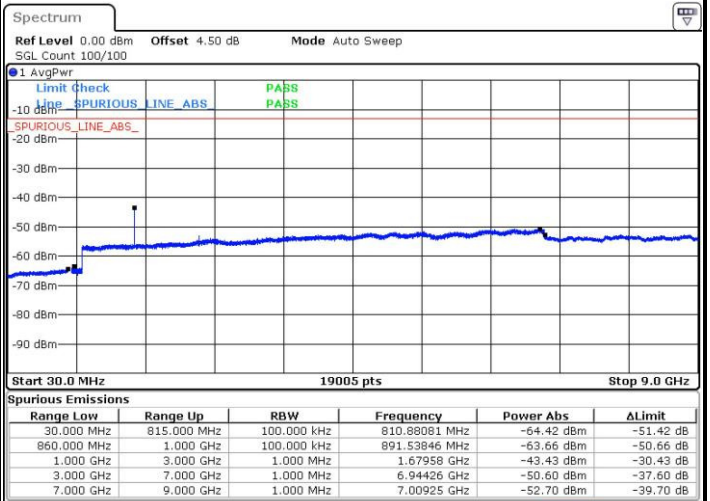

Middle Channel / 16QAM

Date: 3 JUL 2016 22:57:21

LTE Band 5 / 5MHz

Highest Channel / QPSK

Date: 3 JUL 2016 23:11:41

Highest Channel / 16QAM

Date: 3 JUL 2016 23:12:36

LTE Band 5 / 10MHz

Lowest Channel / QPSK

Date: 3 JUL 2016 23:26:56

Lowest Channel / 16QAM

Date: 3 JUL 2016 23:27:51

LTE Band 5 / 10MHz

Middle Channel / QPSK

Middle Channel / 16QAM

Date: 3 JUL 2016 23:29:31

Date: 3 JUL 2016 23:30:26

Highest Channel / QPSK

Highest Channel / 16QAM

Date: 3 JUL 2016 23:44:48

Date: 3 JUL 2016 23:45:44

LTE Band 7 / 5MHz

Lowest Channel / QPSK

Lowest Channel / 16QAM