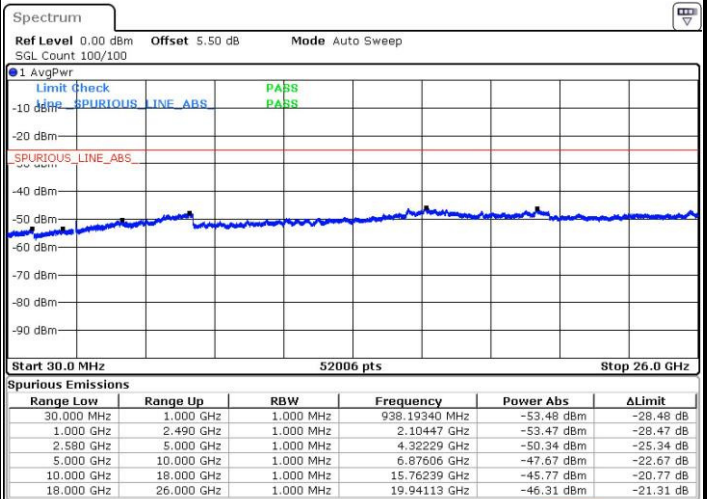

Date: 4 JUL 2016 17:28:23

Highest Channel / 16QAM

Date: 4 JUL 2016 17:29:19

LTE Band 7 / 10MHz

Lowest Channel / QPSK

Date: 4 JUL 2016 17:41:40

Lowest Channel / 16QAM

Date: 4 JUL 2016 17:42:36

LTE Band 7 / 10MHz

Middle Channel / QPSK

Middle Channel / 16QAM

Date: 4 JUL 2016 17:44:27

Date: 4 JUL 2016 17:43:31

Highest Channel / QPSK

Highest Channel / 16QAM

Date: 4 JUL 2016 17:45:23

Date: 4 JUL 2016 17:46:19

LTE Band 7 / 15MHz

Lowest Channel / QPSK

Lowest Channel / 16QAM

Date: 4 JUL 2016 17:58:43

Date: 4 JUL 2016 17:59:38

Middle Channel / QPSK

Middle Channel / 16QAM

Date: 4 JUL 2016 18:01:29

Date: 4 JUL 2016 18:00:33

LTE Band7 / 15MHz

Highest Channel / QPSK

Date: 4 JUL 2016 18:02:24

Highest Channel / 16QAM

Date: 4 JUL 2016 19:20:06

LTE Band 7 / 20MHz