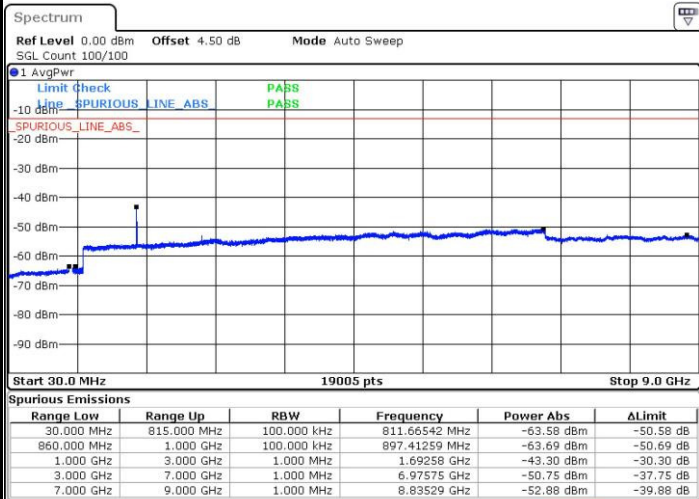

Date: 3 JUL 2016 22:05:29

Highest Channel / 16QAM

Date: 3 JUL 2016 22:06:24

LTE Band 5 / 3MHz

Lowest Channel / QPSK

Date: 3 JUL 2016 22:20:44

Lowest Channel / 16QAM

Date: 3 JUL 2016 22:21:40

LTE Band 5 / 3MHz

Middle Channel / QPSK

Middle Channel / 16QAM

Date: 3 JUL 2016 22:23:20

Date: 3 JUL 2016 22:24:16

Highest Channel / QPSK

Highest Channel / 16QAM

Date: 3 JUL 2016 22:38:35

Date: 3 JUL 2016 22:39:30

LTE Band 5 / 5MHz

Lowest Channel / QPSK

Date: 3 JUL 2016 22:53:49

Lowest Channel / 16QAM

Date: 3 JUL 2016 22:54:44

Middle Channel / QPSK

Date: 3 JUL 2016 22:56:25