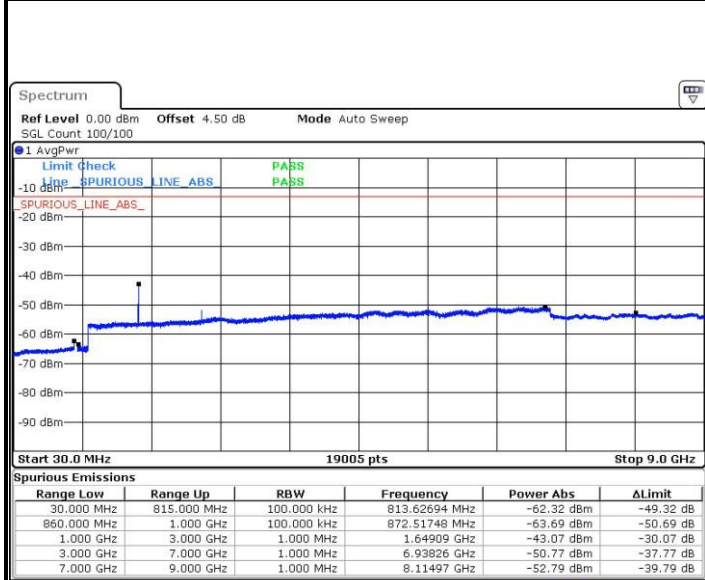

Date: 3 JUL 2016 22:05:29

Highest Channel / 16QAM

Date: 3 JUL 2016 22:06:24

LTE Band 5 / 3MHz

Lowest Channel / QPSK

Date: 3 JUL 2016 22:20:44

Lowest Channel / 16QAM

Date: 3 JUL 2016 22:21:40

LTE Band 5 / 3MHz

Middle Channel / QPSK

Middle Channel / 16QAM

Date: 3 JUL 2016 22:23:20

Date: 3 JUL 2016 22:24:16

Highest Channel / QPSK

Highest Channel / 16QAM

Date: 3 JUL 2016 22:38:35

Date: 3 JUL 2016 22:39:30

LTE Band 5 / 5MHz

Lowest Channel / QPSK

Date: 3 JUL 2016 22:53:49

Lowest Channel / 16QAM

Date: 3 JUL 2016 22:54:44

Middle Channel / QPSK

Date: 3 JUL 2016 22:56:25

Middle Channel / 16QAM

Date: 3 JUL 2016 22:57:21

LTE Band 5 / 5MHz

Highest Channel / QPSK

Date: 3 JUL 2016 23:11:41

Highest Channel / 16QAM

Date: 3 JUL 2016 23:12:36

LTE Band 5 / 10MHz