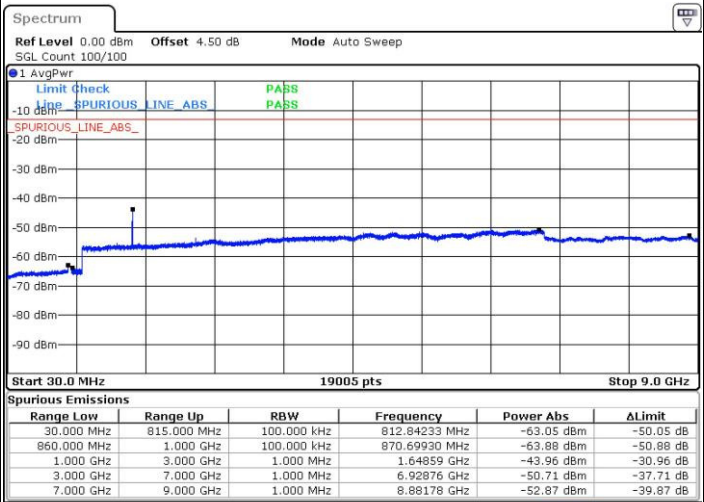

Date: 3 JUL 2016 21:47:38

Date: 3 JUL 2016 21:48:33

Middle Channel / QPSK

Middle Channel / 16QAM

Date: 3 JUL 2016 21:50:13

Date: 3 JUL 2016 21:51:08

LTE Band 5 / 1.4MHz

Highest Channel / QPSK

Date: 3 JUL 2016 22:05:29

Highest Channel / 16QAM

Date: 3 JUL 2016 22:06:24

LTE Band 5 / 3MHz

Lowest Channel / QPSK

Date: 3 JUL 2016 22:20:44

Lowest Channel / 16QAM

Date: 3 JUL 2016 22:21:40

LTE Band 5 / 3MHz

Middle Channel / QPSK

Middle Channel / 16QAM

Date: 3 JUL 2016 22:23:20

Date: 3 JUL 2016 22:24:16

Highest Channel / QPSK

Highest Channel / 16QAM

Date: 3 JUL 2016 22:38:35