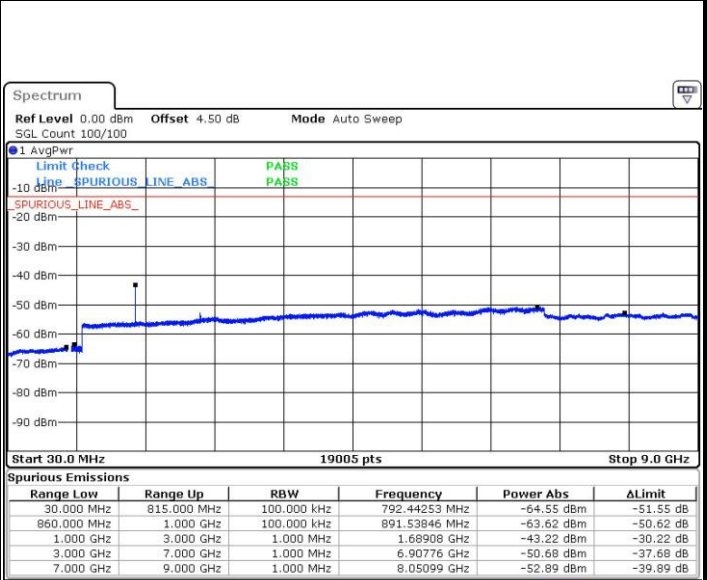

Date: 3 JUL 2016 22:39:30

LTE Band 5 / 5MHz

Lowest Channel / QPSK

Date: 3 JUL 2016 22:53:49

Lowest Channel / 16QAM

Date: 3 JUL 2016 22:54:44

Middle Channel / QPSK

Date: 3 JUL 2016 22:56:25

Middle Channel / 16QAM

Date: 3 JUL 2016 22:57:21

LTE Band 5 / 5MHz

Highest Channel / QPSK

Date: 3 JUL 2016 23:11:41

Highest Channel / 16QAM

Date: 3 JUL 2016 23:12:36

LTE Band 5 / 10MHz

Lowest Channel / QPSK

Date: 3 JUL 2016 23:26:56

Lowest Channel / 16QAM

Date: 3 JUL 2016 23:27:51

LTE Band 5 / 10MHz

Middle Channel / QPSK

Middle Channel / 16QAM

Date: 3 JUL 2016 23:29:31

Date: 3 JUL 2016 23:30:26

Highest Channel / QPSK

Highest Channel / 16QAM

Date: 3 JUL 2016 23:44:48

Date: 3 JUL 2016 23:45:44

LTE Band 7 / 5MHz

Lowest Channel / QPSK

Lowest Channel / 16QAM