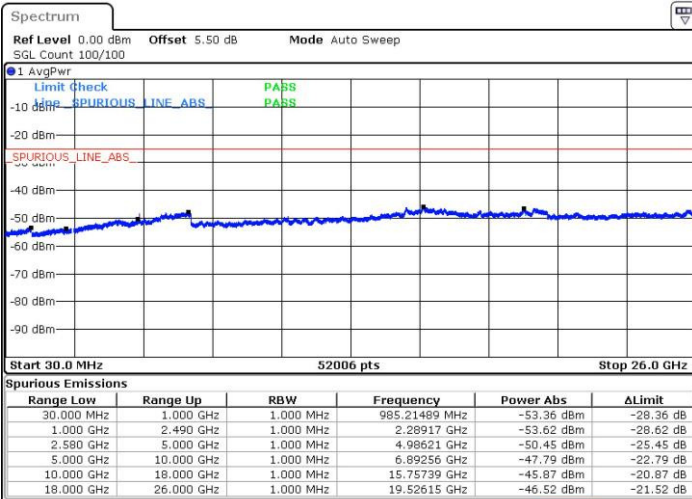

Lowest Channel / QPSK

Date: 3 JUL 2016 23:26:56

Lowest Channel / 16QAM

Date: 3 JUL 2016 23:27:51

LTE Band 5 / 10MHz

Middle Channel / QPSK

Middle Channel / 16QAM

Date: 3 JUL 2016 23:29:31

Date: 3 JUL 2016 23:30:26

Highest Channel / QPSK

Highest Channel / 16QAM

Date: 3 JUL 2016 23:44:48

Date: 3 JUL 2016 23:45:44

LTE Band 7 / 5MHz

Lowest Channel / QPSK

Lowest Channel / 16QAM

Date: 4 JUL 2016 17:24:41

Date: 4 JUL 2016 17:25:36

Middle Channel / QPSK

Middle Channel / 16QAM

Date: 4 JUL 2016 17:27:28

Date: 4 JUL 2016 17:26:32

LTE Band 7 / 5MHz

Highest Channel / QPSK