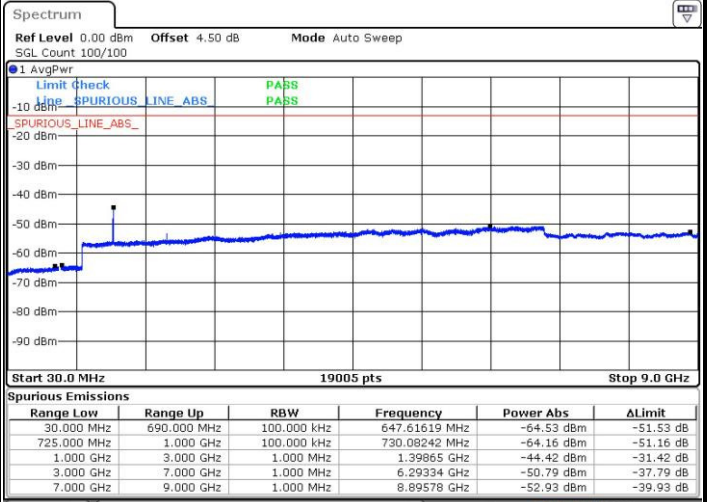

Lowest Channel / QPSK

Date: 4 JUL 2016 18:15:41

Lowest Channel / 16QAM

Date: 4 JUL 2016 18:16:36

LTE Band 7 / 20MHz

Middle Channel / QPSK

Middle Channel / 16QAM

Date: 4 JUL 2016 18:18:27

Date: 4 JUL 2016 18:17:32

Highest Channel / QPSK

Highest Channel / 16QAM

Date: 4 JUL 2016 18:19:23

Date: 4 JUL 2016 18:20:18

LTE Band 12 / 1.4MHz

Lowest Channel / QPSK

Lowest Channel / 16QAM

Date: 4 JUL 2016 02:03:00

Date: 4 JUL 2016 02:03:55

Middle Channel / QPSK

Middle Channel / 16QAM

Date: 4 JUL 2016 02:05:45

Date: 4 JUL 2016 02:04:50

LTE Band 12 / 1.4MHz

Highest Channel / QPSK

Date: 4 JUL 2016 02:06:40

Highest Channel / 16QAM

Date: 4 JUL 2016 02:07:35

LTE Band 12 / 3MHz

Lowest Channel / QPSK

Date: 4 JUL 2016 03:24:40

Lowest Channel / 16QAM

Date: 4 JUL 2016 03:24:08