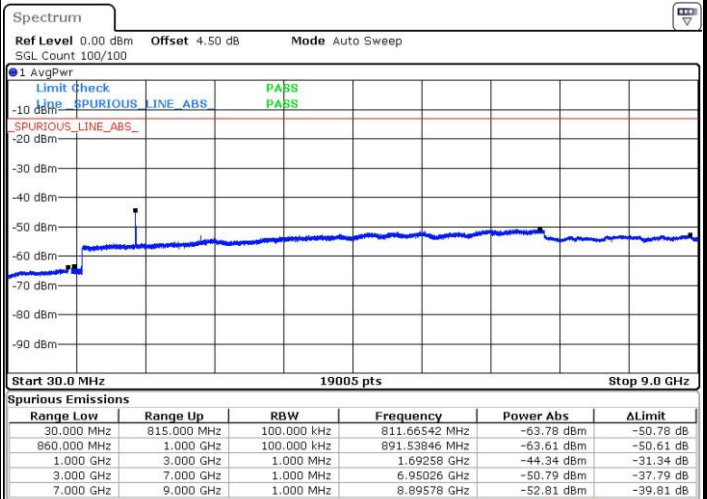

Date: 3 JUL 2016 22:05:29

Highest Channel / 16QAM

Date: 3 JUL 2016 22:06:24

LTE Band 5 / 3MHz

Lowest Channel / QPSK

Date: 3 JUL 2016 22:20:44

Lowest Channel / 16QAM

Date: 3 JUL 2016 22:21:40

LTE Band 5 / 3MHz

Middle Channel / QPSK

Middle Channel / 16QAM

Date: 3 JUL 2016 22:23:20

Date: 3 JUL 2016 22:24:16

Highest Channel / QPSK

Highest Channel / 16QAM

Date: 3 JUL 2016 22:38:35

Date: 3 JUL 2016 22:39:30

LTE Band 5 / 5MHz

Lowest Channel / QPSK

Date: 3 JUL 2016 22:53:49

Lowest Channel / 16QAM

Date: 3 JUL 2016 22:54:44

Middle Channel / QPSK

Date: 3 JUL 2016 22:56:25

Middle Channel / 16QAM

Date: 3 JUL 2016 22:57:21

LTE Band 5 / 5MHz

Highest Channel / QPSK

Date: 3 JUL 2016 23:11:41

Highest Channel / 16QAM

Date: 3 JUL 2016 23:12:36

LTE Band 5 / 10MHz