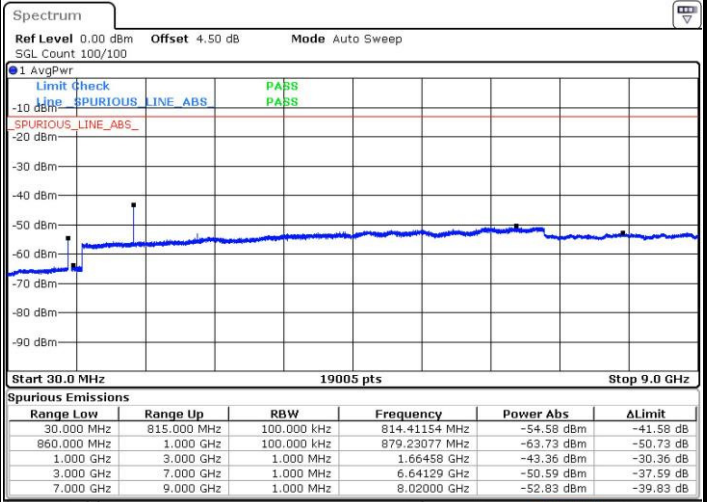

Middle Channel / 16QAM

Date: 3 JUL 2016 22:57:21

LTE Band 5 / 5MHz

Highest Channel / QPSK

Date: 3 JUL 2016 23:11:41

Highest Channel / 16QAM

Date: 3 JUL 2016 23:12:36

LTE Band 5 / 10MHz

Lowest Channel / QPSK

Date: 3 JUL 2016 23:26:56

Lowest Channel / 16QAM

Date: 3 JUL 2016 23:27:51

LTE Band 5 / 10MHz

Middle Channel / QPSK

Middle Channel / 16QAM

Date: 3 JUL 2016 23:29:31

Date: 3 JUL 2016 23:30:26

Highest Channel / QPSK

Highest Channel / 16QAM

Date: 3 JUL 2016 23:44:48

Date: 3 JUL 2016 23:45:44

LTE Band 7 / 5MHz

Lowest Channel / QPSK

Lowest Channel / 16QAM