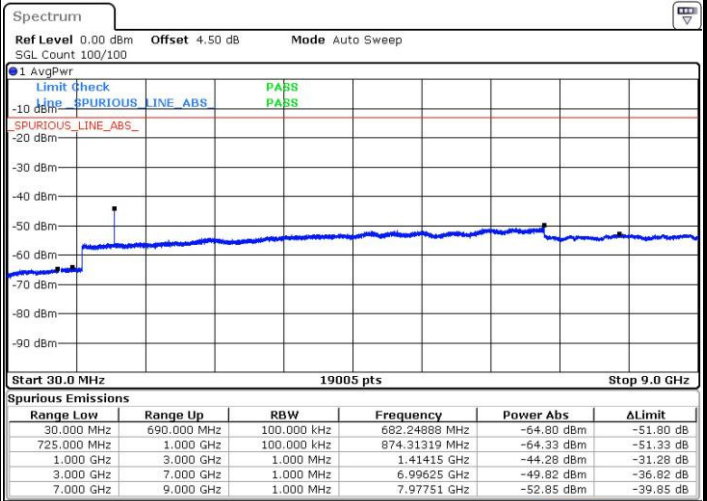

Date: 4 JUL 2016 18:17:32

Highest Channel / QPSK

Highest Channel / 16QAM

Date: 4 JUL 2016 18:19:23

Date: 4 JUL 2016 18:20:18

LTE Band 12 / 1.4MHz

Lowest Channel / QPSK

Lowest Channel / 16QAM

Date: 4 JUL 2016 02:03:00

Date: 4 JUL 2016 02:03:55

Middle Channel / QPSK

Middle Channel / 16QAM

Date: 4 JUL 2016 02:05:45

Date: 4 JUL 2016 02:04:50

LTE Band 12 / 1.4MHz

Highest Channel / QPSK

Date: 4 JUL 2016 02:06:40

Highest Channel / 16QAM

Date: 4 JUL 2016 02:07:35

LTE Band 12 / 3MHz

Lowest Channel / QPSK

Date: 4 JUL 2016 03:24:40

Lowest Channel / 16QAM

Date: 4 JUL 2016 03:24:08