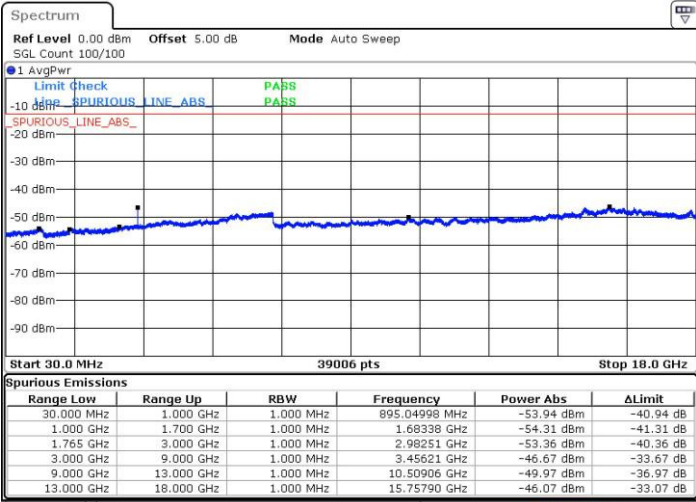

LTE Band 4 / 10MHz

Middle Channel / QPSK

Middle Channel / 16QAM

Date: 4 JUL 2016 15:02:41

Date: 4 JUL 2016 15:03:37

Highest Channel / QPSK

Highest Channel / 16QAM

Date: 4 JUL 2016 15:09:52

Date: 4 JUL 2016 15:10:48

LTE Band 4 / 15MHz

Lowest Channel / QPSK

Lowest Channel / 16QAM

Date: 4 JUL 2016 15:17:04

Date: 4 JUL 2016 15:18:00

Middle Channel / QPSK

Middle Channel / 16QAM

Date: 4 JUL 2016 15:19:41

Date: 4 JUL 2016 15:20:38

LTE Band 4 / 15MHz

Highest Channel / QPSK

Date: 4 JUL 2016 15:55:06

Highest Channel / 16QAM

Date: 4 JUL 2016 15:27:50

LTE Band 4 / 20MHz