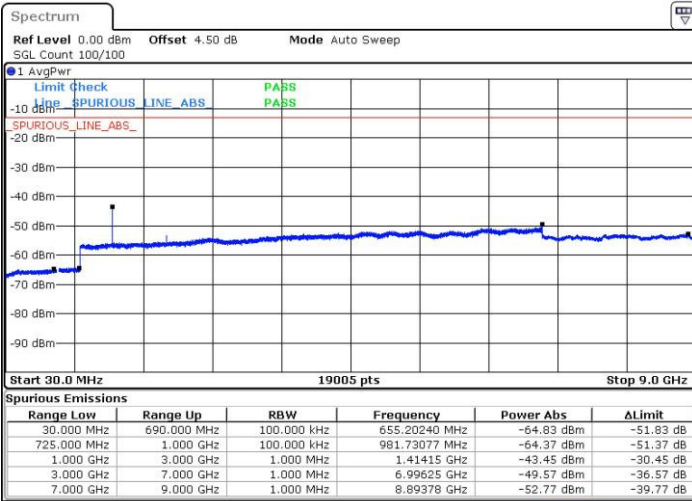

Lowest Channel / QPSK

Date: 4 JUL 2016 18:15:41

Lowest Channel / 16QAM

Date: 4 JUL 2016 18:16:36

LTE Band 7 / 20MHz

Middle Channel / QPSK

Middle Channel / 16QAM

Date: 4 JUL 2016 18:18:27

Date: 4 JUL 2016 18:17:32

Highest Channel / QPSK

Highest Channel / 16QAM

Date: 4 JUL 2016 18:19:23

Date: 4 JUL 2016 18:20:18

LTE Band 12 / 1.4MHz

Lowest Channel / QPSK

Lowest Channel / 16QAM

Date: 4 JUL 2016 02:03:00

Date: 4 JUL 2016 02:03:55

Middle Channel / QPSK

Middle Channel / 16QAM

Date: 4 JUL 2016 02:05:45

Date: 4 JUL 2016 02:04:50

LTE Band 12 / 1.4MHz

Highest Channel / QPSK