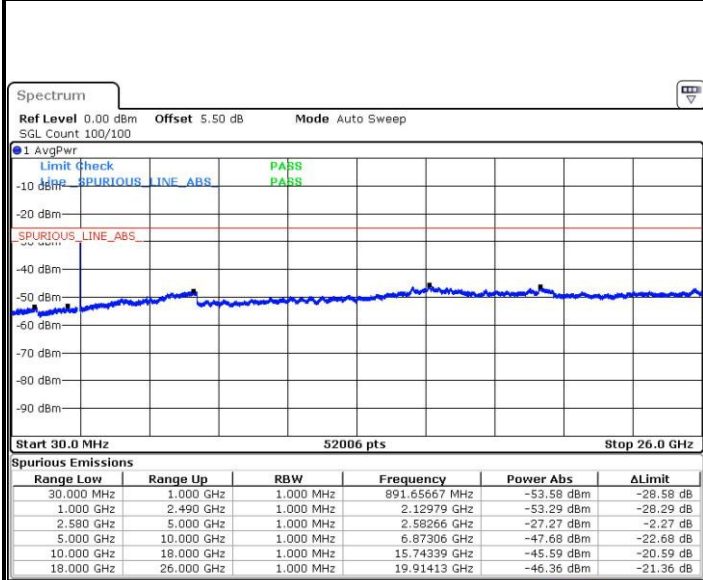

Date: 4 JUL 2016 17:46:19

LTE Band 7 / 15MHz

Lowest Channel / QPSK

Lowest Channel / 16QAM

Date: 4 JUL 2016 17:58:43

Date: 4 JUL 2016 17:59:38

Middle Channel / QPSK

Middle Channel / 16QAM

Date: 4 JUL 2016 18:01:29

Date: 4 JUL 2016 18:00:33

LTE Band7 / 15MHz

Highest Channel / QPSK

Date: 4 JUL 2016 18:02:24

Highest Channel / 16QAM

Date: 4 JUL 2016 19:20:06

LTE Band 7 / 20MHz

Lowest Channel / QPSK

Date: 4 JUL 2016 18:15:41

Lowest Channel / 16QAM

Date: 4 JUL 2016 18:16:36

LTE Band 7 / 20MHz

Middle Channel / QPSK

Middle Channel / 16QAM

Date: 4 JUL 2016 18:18:27

Date: 4 JUL 2016 18:17:32

Highest Channel / QPSK

Highest Channel / 16QAM

Date: 4 JUL 2016 18:19:23

Date: 4 JUL 2016 18:20:18

LTE Band 12 / 1.4MHz

Lowest Channel / QPSK

Lowest Channel / 16QAM