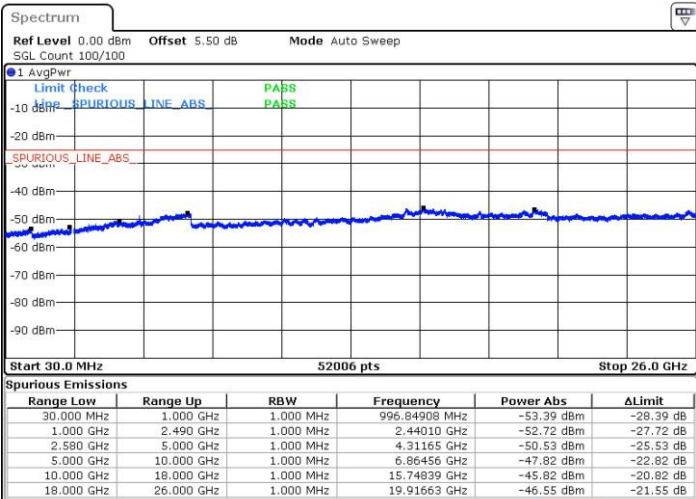

LTE Band 7 / 10MHz

Middle Channel / QPSK

Middle Channel / 16QAM

Date: 4 JUL 2016 17:44:27

Date: 4 JUL 2016 17:43:31

Highest Channel / QPSK

Highest Channel / 16QAM

Date: 4 JUL 2016 17:45:23

Date: 4 JUL 2016 17:46:19

LTE Band 7 / 15MHz

Lowest Channel / QPSK

Lowest Channel / 16QAM

Date: 4 JUL 2016 17:58:43

Date: 4 JUL 2016 17:59:38

Middle Channel / QPSK

Middle Channel / 16QAM

Date: 4 JUL 2016 18:01:29

Date: 4 JUL 2016 18:00:33

LTE Band7 / 15MHz

Highest Channel / QPSK

Date: 4 JUL 2016 18:02:24

Highest Channel / 16QAM

Date: 4 JUL 2016 19:20:06

LTE Band 7 / 20MHz