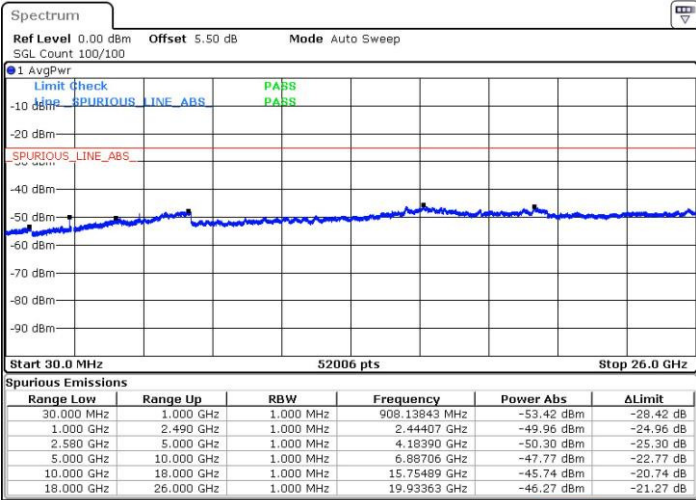

Date: 4 JUL 2016 17:24:41

Date: 4 JUL 2016 17:25:36

Middle Channel / QPSK

Middle Channel / 16QAM

Date: 4 JUL 2016 17:27:28

Date: 4 JUL 2016 17:26:32

LTE Band 7 / 5MHz

Highest Channel / QPSK

Date: 4 JUL 2016 17:28:23

Highest Channel / 16QAM

Date: 4 JUL 2016 17:29:19

LTE Band 7 / 10MHz

Lowest Channel / QPSK

Date: 4 JUL 2016 17:41:40

Lowest Channel / 16QAM

Date: 4 JUL 2016 17:42:36

LTE Band 7 / 10MHz

Middle Channel / QPSK

Middle Channel / 16QAM

Date: 4 JUL 2016 17:44:27

Date: 4 JUL 2016 17:43:31

Highest Channel / QPSK

Highest Channel / 16QAM

Date: 4 JUL 2016 17:45:23