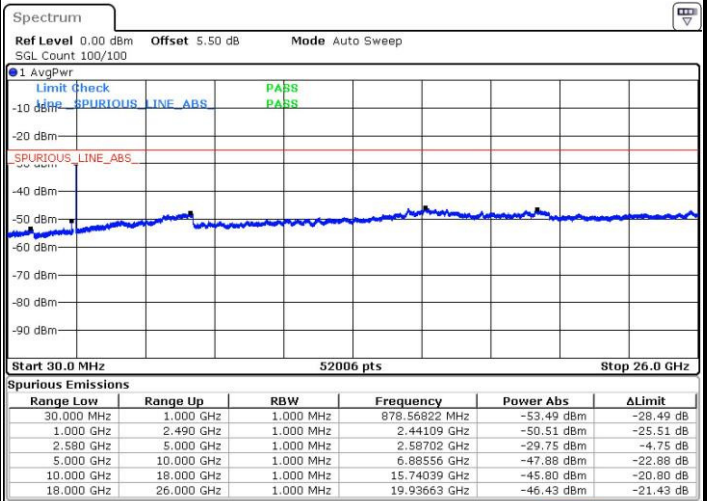

Date: 4 JUL 2016 18:01:29

Date: 4 JUL 2016 18:00:33

LTE Band7 / 15MHz

Highest Channel / QPSK

Date: 4 JUL 2016 18:02:24

Highest Channel / 16QAM

Date: 4 JUL 2016 19:20:06

LTE Band 7 / 20MHz

Lowest Channel / QPSK

Date: 4 JUL 2016 18:15:41

Lowest Channel / 16QAM

Date: 4 JUL 2016 18:16:36

LTE Band 7 / 20MHz

Middle Channel / QPSK

Middle Channel / 16QAM

Date: 4 JUL 2016 18:18:27

Date: 4 JUL 2016 18:17:32

Highest Channel / QPSK

Highest Channel / 16QAM

Date: 4 JUL 2016 18:19:23

Date: 4 JUL 2016 18:20:18

LTE Band 12 / 1.4MHz

Lowest Channel / QPSK

Lowest Channel / 16QAM

Date: 4 JUL 2016 02:03:00

Date: 4 JUL 2016 02:03:55

Middle Channel / QPSK

Middle Channel / 16QAM

Date: 4 JUL 2016 02:05:45

Date: 4 JUL 2016 02:04:50

LTE Band 12 / 1.4MHz

Highest Channel / QPSK