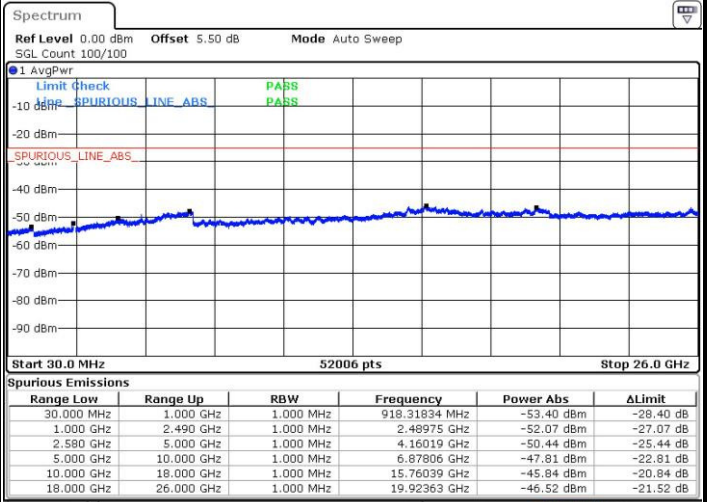

Date: 4 JUL 2016 18:01:29

Date: 4 JUL 2016 18:00:33

LTE Band7 / 15MHz

Highest Channel / QPSK

Date: 4 JUL 2016 18:02:24

Highest Channel / 16QAM

Date: 4 JUL 2016 19:20:06

LTE Band 7 / 20MHz

Lowest Channel / QPSK

Date: 4 JUL 2016 18:15:41

Lowest Channel / 16QAM

Date: 4 JUL 2016 18:16:36

LTE Band 7 / 20MHz

Middle Channel / QPSK

Middle Channel / 16QAM

Date: 4 JUL 2016 18:18:27

Date: 4 JUL 2016 18:17:32

Highest Channel / QPSK

Highest Channel / 16QAM

Date: 4 JUL 2016 18:19:23

Date: 4 JUL 2016 18:20:18

LTE Band 12 / 1.4MHz

Lowest Channel / QPSK

Lowest Channel / 16QAM