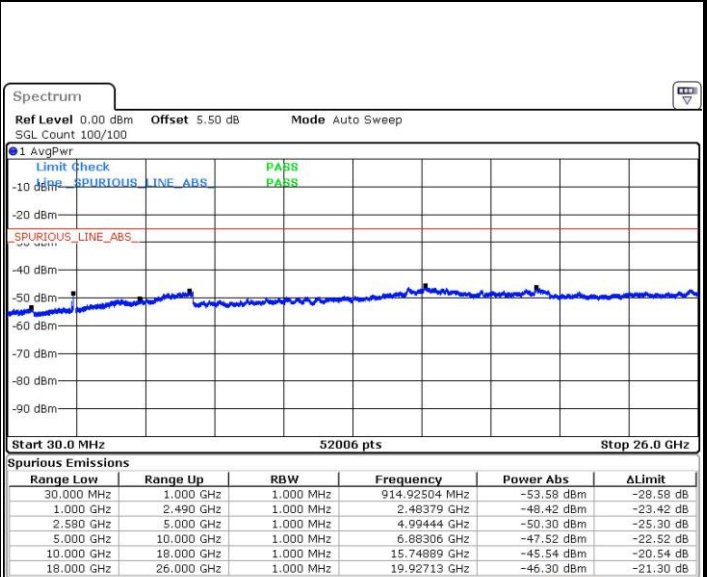

Date: 4 JUL 2016 17:46:19

LTE Band 7 / 15MHz

Lowest Channel / QPSK

Lowest Channel / 16QAM

Date: 4 JUL 2016 17:58:43

Date: 4 JUL 2016 17:59:38

Middle Channel / QPSK

Middle Channel / 16QAM

Date: 4 JUL 2016 18:01:29

Date: 4 JUL 2016 18:00:33

LTE Band7 / 15MHz

Highest Channel / QPSK

Date: 4 JUL 2016 18:02:24

Highest Channel / 16QAM

Date: 4 JUL 2016 19:20:06

LTE Band 7 / 20MHz

Lowest Channel / QPSK

Date: 4 JUL 2016 18:15:41

Lowest Channel / 16QAM

Date: 4 JUL 2016 18:16:36

LTE Band 7 / 20MHz

Middle Channel / QPSK

Middle Channel / 16QAM

Date: 4 JUL 2016 18:18:27

Date: 4 JUL 2016 18:17:32

Highest Channel / QPSK

Highest Channel / 16QAM

Date: 4 JUL 2016 18:19:23

Date: 4 JUL 2016 18:20:18

LTE Band 12 / 1.4MHz

Lowest Channel / QPSK

Lowest Channel / 16QAM