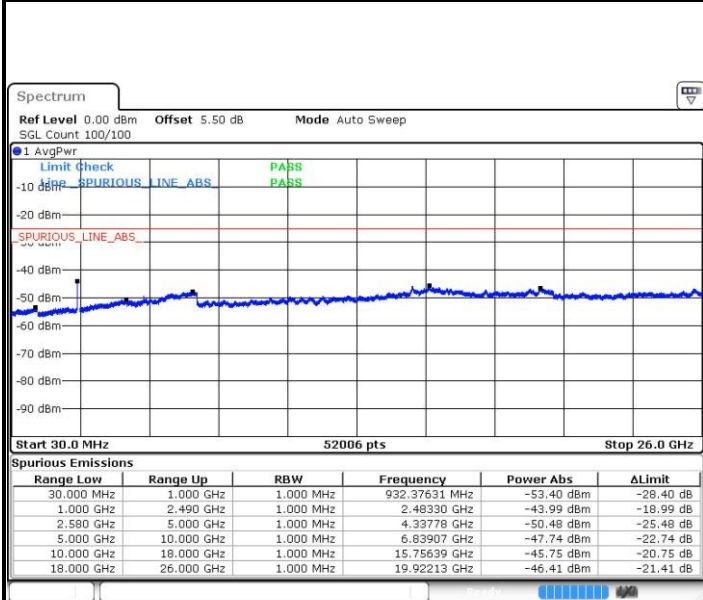

Date: 4 JUL 2016 17:24:41

Date: 4 JUL 2016 17:25:36

Middle Channel / QPSK

Middle Channel / 16QAM

Date: 4 JUL 2016 17:27:28

Date: 4 JUL 2016 17:26:32

LTE Band 7 / 5MHz

Highest Channel / QPSK

Date: 4 JUL 2016 17:28:23

Highest Channel / 16QAM

Date: 4 JUL 2016 17:29:19

LTE Band 7 / 10MHz

Lowest Channel / QPSK

Date: 4 JUL 2016 17:41:40

Lowest Channel / 16QAM

Date: 4 JUL 2016 17:42:36

LTE Band 7 / 10MHz

Middle Channel / QPSK

Middle Channel / 16QAM

Date: 4 JUL 2016 17:44:27

Date: 4 JUL 2016 17:43:31

Highest Channel / QPSK

Highest Channel / 16QAM

Date: 4 JUL 2016 17:45:23