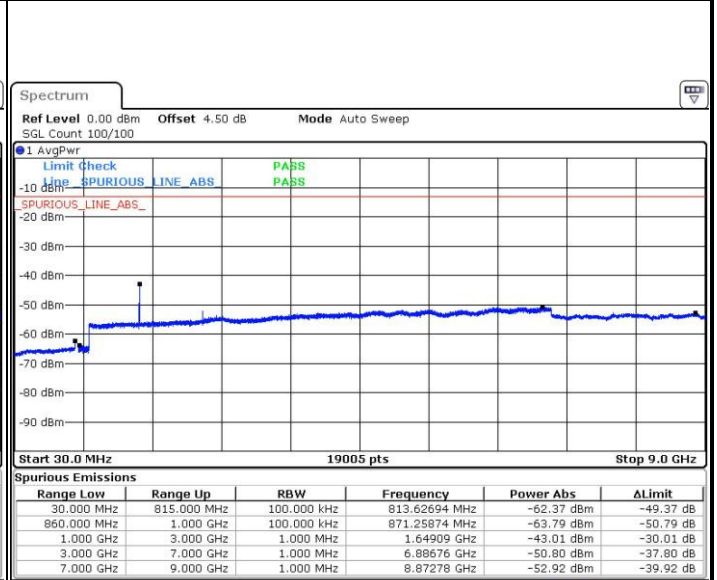

LTE Band 5 / 3MHz

Middle Channel / QPSK

Middle Channel / 16QAM

Date: 3 JUL 2016 22:23:20

Date: 3 JUL 2016 22:24:16

Highest Channel / QPSK

Highest Channel / 16QAM

Date: 3 JUL 2016 22:38:35

Date: 3 JUL 2016 22:39:30

LTE Band 5 / 5MHz

Lowest Channel / QPSK

Date: 3 JUL 2016 22:53:49

Lowest Channel / 16QAM

Date: 3 JUL 2016 22:54:44

Middle Channel / QPSK

Date: 3 JUL 2016 22:56:25

Middle Channel / 16QAM

Date: 3 JUL 2016 22:57:21

LTE Band 5 / 5MHz

Highest Channel / QPSK

Date: 3 JUL 2016 23:11:41

Highest Channel / 16QAM

Date: 3 JUL 2016 23:12:36

LTE Band 5 / 10MHz