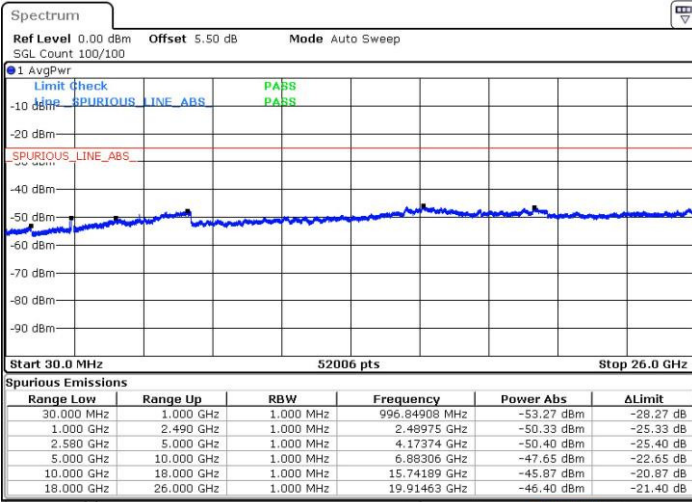

Date: 4 JUL 2016 18:01:29

Date: 4 JUL 2016 18:00:33

LTE Band7 / 15MHz

Highest Channel / QPSK

Date: 4 JUL 2016 18:02:24

Highest Channel / 16QAM

Date: 4 JUL 2016 19:20:06

LTE Band 7 / 20MHz

Lowest Channel / QPSK

Date: 4 JUL 2016 18:15:41

Lowest Channel / 16QAM

Date: 4 JUL 2016 18:16:36

LTE Band 7 / 20MHz

Middle Channel / QPSK

Middle Channel / 16QAM

Date: 4 JUL 2016 18:18:27

Date: 4 JUL 2016 18:17:32

Highest Channel / QPSK

Highest Channel / 16QAM

Date: 4 JUL 2016 18:19:23

Date: 4 JUL 2016 18:20:18

LTE Band 12 / 1.4MHz

Lowest Channel / QPSK

Lowest Channel / 16QAM