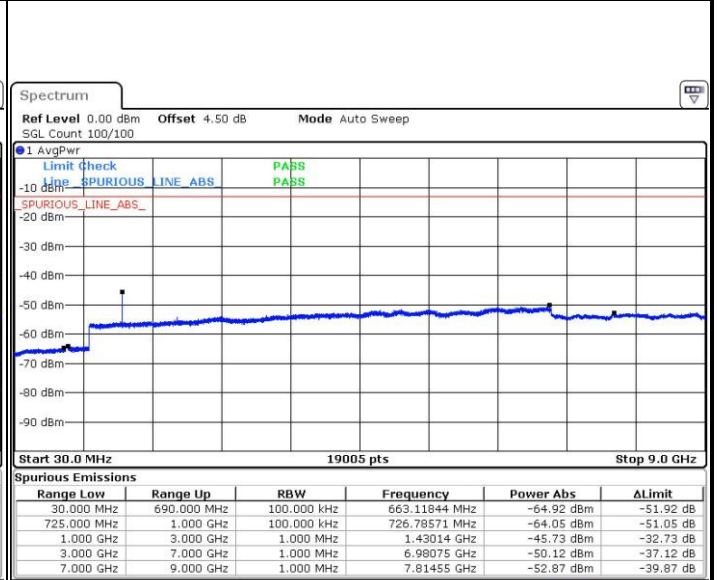

Date: 4 JUL 2016 18:17:32

Highest Channel / QPSK

Highest Channel / 16QAM

Date: 4 JUL 2016 18:19:23

Date: 4 JUL 2016 18:20:18

LTE Band 12 / 1.4MHz

Lowest Channel / QPSK

Lowest Channel / 16QAM

Date: 4 JUL 2016 02:03:00

Date: 4 JUL 2016 02:03:55

Middle Channel / QPSK

Middle Channel / 16QAM

Date: 4 JUL 2016 02:05:45

Date: 4 JUL 2016 02:04:50

LTE Band 12 / 1.4MHz

Highest Channel / QPSK

Date: 4 JUL 2016 02:06:40

Highest Channel / 16QAM

Date: 4 JUL 2016 02:07:35

LTE Band 12 / 3MHz

Lowest Channel / QPSK

Date: 4 JUL 2016 03:24:40

Lowest Channel / 16QAM

Date: 4 JUL 2016 03:24:08