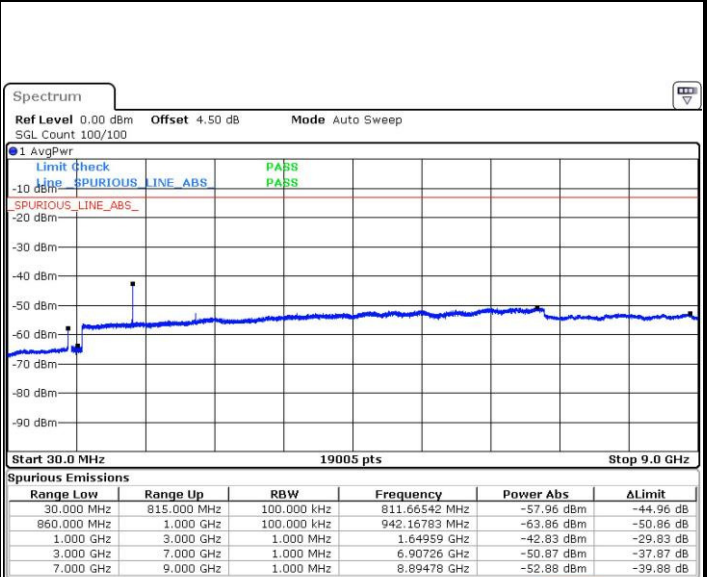

Date: 3 JUL 2016 22:39:30

LTE Band 5 / 5MHz

Lowest Channel / QPSK

Date: 3 JUL 2016 22:53:49

Lowest Channel / 16QAM

Date: 3 JUL 2016 22:54:44

Middle Channel / QPSK

Date: 3 JUL 2016 22:56:25

Middle Channel / 16QAM

Date: 3 JUL 2016 22:57:21

LTE Band 5 / 5MHz

Highest Channel / QPSK

Date: 3 JUL 2016 23:11:41

Highest Channel / 16QAM

Date: 3 JUL 2016 23:12:36

LTE Band 5 / 10MHz

Lowest Channel / QPSK

Date: 3 JUL 2016 23:26:56

Lowest Channel / 16QAM

Date: 3 JUL 2016 23:27:51

LTE Band 5 / 10MHz

Middle Channel / QPSK

Middle Channel / 16QAM

Date: 3 JUL 2016 23:29:31