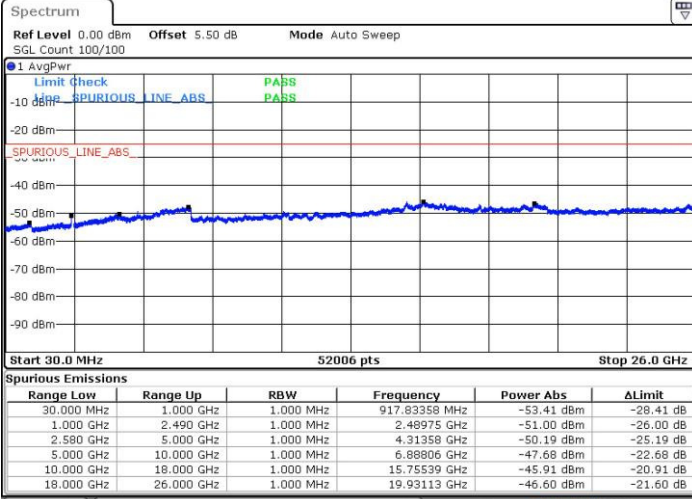

Lowest Channel / QPSK

Date: 3 JUL 2016 23:26:56

Lowest Channel / 16QAM

Date: 3 JUL 2016 23:27:51

LTE Band 5 / 10MHz

Middle Channel / QPSK

Middle Channel / 16QAM

Date: 3 JUL 2016 23:29:31

Date: 3 JUL 2016 23:30:26

Highest Channel / QPSK

Highest Channel / 16QAM

Date: 3 JUL 2016 23:44:48

Date: 3 JUL 2016 23:45:44

LTE Band 7 / 5MHz

Lowest Channel / QPSK

Lowest Channel / 16QAM

Date: 4 JUL 2016 17:24:41

Date: 4 JUL 2016 17:25:36

Middle Channel / QPSK

Middle Channel / 16QAM

Date: 4 JUL 2016 17:27:28

Date: 4 JUL 2016 17:26:32

LTE Band 7 / 5MHz

Highest Channel / QPSK

Date: 4 JUL 2016 17:28:23

Highest Channel / 16QAM

Date: 4 JUL 2016 17:29:19

LTE Band 7 / 10MHz

Lowest Channel / QPSK

Date: 4 JUL 2016 17:41:40

Lowest Channel / 16QAM

Date: 4 JUL 2016 17:42:36