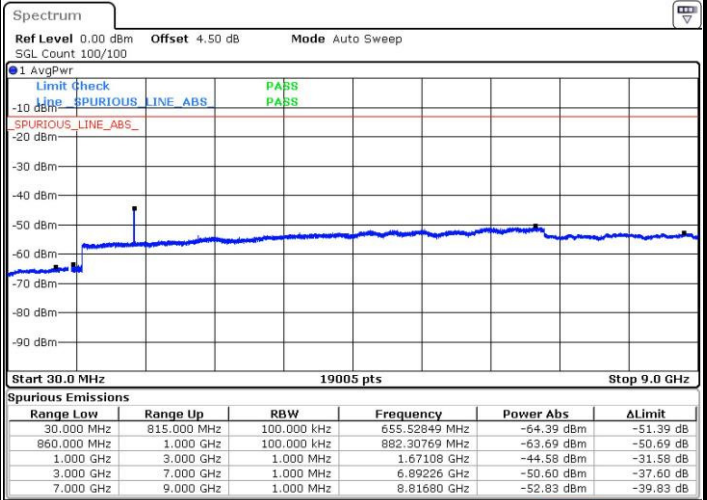

Date: 3 JUL 2016 21:47:38

Date: 3 JUL 2016 21:48:33

Middle Channel / QPSK

Middle Channel / 16QAM

Date: 3 JUL 2016 21:50:13

Date: 3 JUL 2016 21:51:08

LTE Band 5 / 1.4MHz

Highest Channel / QPSK

Date: 3 JUL 2016 22:05:29

Highest Channel / 16QAM

Date: 3 JUL 2016 22:06:24

LTE Band 5 / 3MHz

Lowest Channel / QPSK

Date: 3 JUL 2016 22:20:44

Lowest Channel / 16QAM

Date: 3 JUL 2016 22:21:40

LTE Band 5 / 3MHz

Middle Channel / QPSK

Middle Channel / 16QAM

Date: 3 JUL 2016 22:23:20

Date: 3 JUL 2016 22:24:16

Highest Channel / QPSK

Highest Channel / 16QAM

Date: 3 JUL 2016 22:38:35