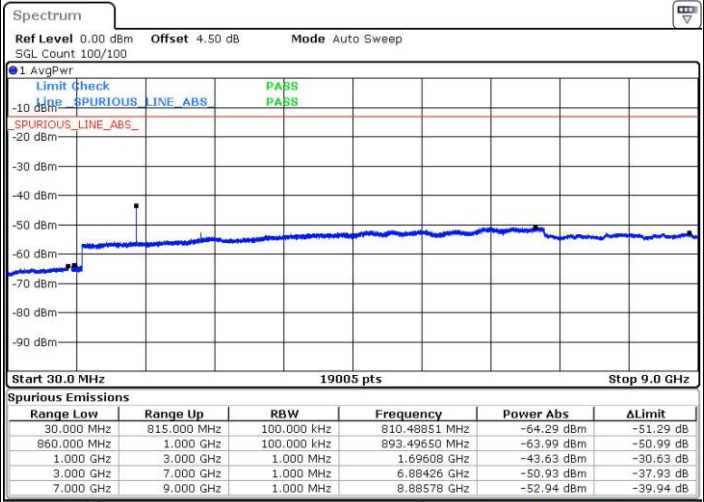

Date: 4 JUL 2016 15:37:38

Highest Channel / QPSK

Highest Channel / 16QAM

Date: 4 JUL 2016 15:43:53

Date: 4 JUL 2016 16:49:42

LTE Band 5 / 1.4MHz

Lowest Channel / QPSK

Lowest Channel / 16QAM

Date: 3 JUL 2016 21:47:38

Date: 3 JUL 2016 21:48:33

Middle Channel / QPSK

Middle Channel / 16QAM

Date: 3 JUL 2016 21:50:13

Date: 3 JUL 2016 21:51:08

LTE Band 5 / 1.4MHz

Highest Channel / QPSK

Date: 3 JUL 2016 22:05:29

Highest Channel / 16QAM

Date: 3 JUL 2016 22:06:24

LTE Band 5 / 3MHz

Lowest Channel / QPSK

Date: 3 JUL 2016 22:20:44

Lowest Channel / 16QAM

Date: 3 JUL 2016 22:21:40