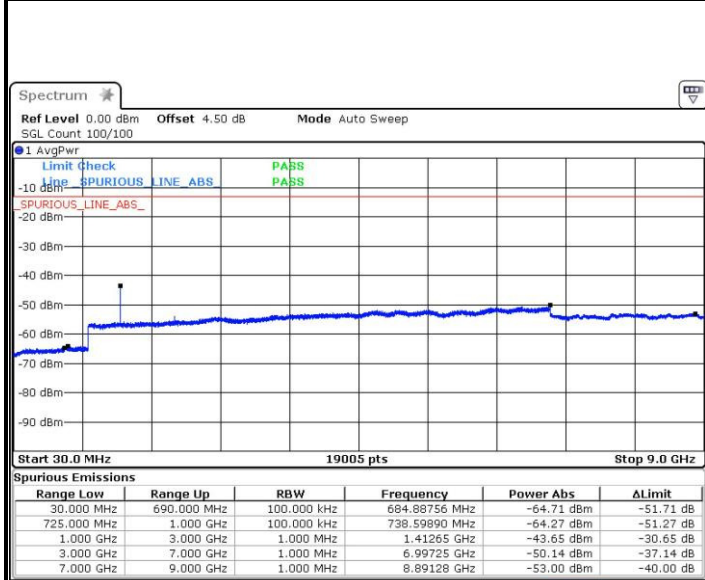

Date: 4 JUL 2016 18:17:32

Highest Channel / QPSK

Highest Channel / 16QAM

Date: 4 JUL 2016 18:19:23

Date: 4 JUL 2016 18:20:18

LTE Band 12 / 1.4MHz

Lowest Channel / QPSK

Lowest Channel / 16QAM

Date: 4 JUL 2016 02:03:00

Date: 4 JUL 2016 02:03:55

Middle Channel / QPSK

Middle Channel / 16QAM

Date: 4 JUL 2016 02:05:45

Date: 4 JUL 2016 02:04:50

LTE Band 12 / 1.4MHz

Highest Channel / QPSK

Date: 4 JUL 2016 02:06:40

Highest Channel / 16QAM

Date: 4 JUL 2016 02:07:35

LTE Band 12 / 3MHz

Lowest Channel / QPSK

Date: 4 JUL 2016 03:24:40

Lowest Channel / 16QAM

Date: 4 JUL 2016 03:24:08

LTE Band 12 / 3MHz

Middle Channel / QPSK

Date: 4 JUL 2016 02:50:21

Middle Channel / 16QAM

Date: 4 JUL 2016 02:49:26

Highest Channel / QPSK

Date: 4 JUL 2016 02:51:16

Highest Channel / 16QAM