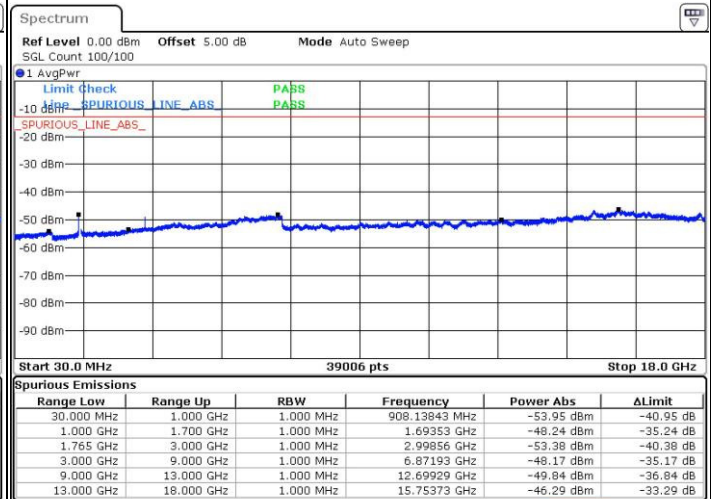

Date: 4 JUL 2016 15:10:48

LTE Band 4 / 15MHz

Lowest Channel / QPSK

Lowest Channel / 16QAM

Date: 4 JUL 2016 15:17:04

Date: 4 JUL 2016 15:18:00

Middle Channel / QPSK

Middle Channel / 16QAM

Date: 4 JUL 2016 15:19:41

Date: 4 JUL 2016 15:20:38

LTE Band 4 / 15MHz

Highest Channel / QPSK

Date: 4 JUL 2016 15:55:06

Highest Channel / 16QAM

Date: 4 JUL 2016 15:27:50

LTE Band 4 / 20MHz

Lowest Channel / QPSK

Date: 4 JUL 2016 15:34:05

Lowest Channel / 16QAM

Date: 4 JUL 2016 15:35:02

LTE Band 4 / 20MHz

Middle Channel / QPSK

Middle Channel / 16QAM

Date: 4 JUL 2016 15:36:42

Date: 4 JUL 2016 15:37:38

Highest Channel / QPSK

Highest Channel / 16QAM

Date: 4 JUL 2016 15:43:53

Date: 4 JUL 2016 16:49:42

LTE Band 5 / 1.4MHz

Lowest Channel / QPSK

Lowest Channel / 16QAM