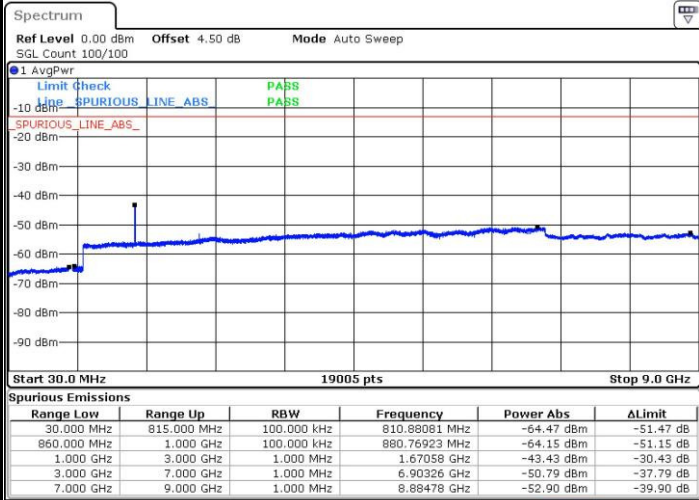

Date: 3 JUL 2016 21:47:38

Date: 3 JUL 2016 21:48:33

Middle Channel / QPSK

Middle Channel / 16QAM

Date: 3 JUL 2016 21:50:13

Date: 3 JUL 2016 21:51:08

LTE Band 5 / 1.4MHz

Highest Channel / QPSK

Date: 3 JUL 2016 22:05:29

Highest Channel / 16QAM

Date: 3 JUL 2016 22:06:24

LTE Band 5 / 3MHz

Lowest Channel / QPSK

Date: 3 JUL 2016 22:20:44

Lowest Channel / 16QAM

Date: 3 JUL 2016 22:21:40

LTE Band 5 / 3MHz

Middle Channel / QPSK

Middle Channel / 16QAM

Date: 3 JUL 2016 22:23:20

Date: 3 JUL 2016 22:24:16

Highest Channel / QPSK

Highest Channel / 16QAM

Date: 3 JUL 2016 22:38:35