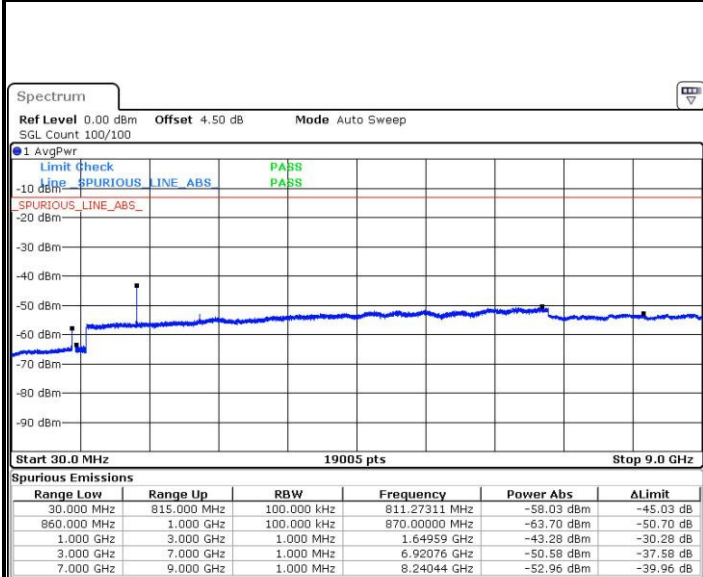

Date: 3 JUL 2016 22:39:30

LTE Band 5 / 5MHz

Lowest Channel / QPSK

Date: 3 JUL 2016 22:53:49

Lowest Channel / 16QAM

Date: 3 JUL 2016 22:54:44

Middle Channel / QPSK

Date: 3 JUL 2016 22:56:25

Middle Channel / 16QAM

Date: 3 JUL 2016 22:57:21

LTE Band 5 / 5MHz

Highest Channel / QPSK

Date: 3 JUL 2016 23:11:41

Highest Channel / 16QAM

Date: 3 JUL 2016 23:12:36

LTE Band 5 / 10MHz

Lowest Channel / QPSK

Date: 3 JUL 2016 23:26:56

Lowest Channel / 16QAM

Date: 3 JUL 2016 23:27:51

LTE Band 5 / 10MHz

Middle Channel / QPSK

Middle Channel / 16QAM

Date: 3 JUL 2016 23:29:31

Date: 3 JUL 2016 23:30:26

Highest Channel / QPSK

Highest Channel / 16QAM

Date: 3 JUL 2016 23:44:48

Date: 3 JUL 2016 23:45:44

LTE Band 7 / 5MHz

Lowest Channel / QPSK

Lowest Channel / 16QAM