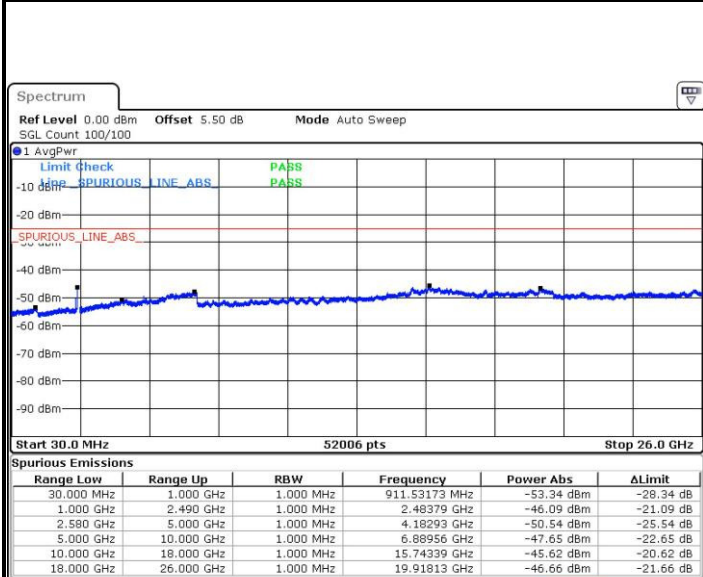

Date: 4 JUL 2016 17:46:19

LTE Band 7 / 15MHz

Lowest Channel / QPSK

Lowest Channel / 16QAM

Date: 4 JUL 2016 17:58:43

Date: 4 JUL 2016 17:59:38

Middle Channel / QPSK

Middle Channel / 16QAM

Date: 4 JUL 2016 18:01:29

Date: 4 JUL 2016 18:00:33

LTE Band7 / 15MHz

Highest Channel / QPSK

Date: 4 JUL 2016 18:02:24

Highest Channel / 16QAM

Date: 4 JUL 2016 19:20:06

LTE Band 7 / 20MHz

Lowest Channel / QPSK

Date: 4 JUL 2016 18:15:41

Lowest Channel / 16QAM

Date: 4 JUL 2016 18:16:36

LTE Band 7 / 20MHz

Middle Channel / QPSK

Middle Channel / 16QAM

Date: 4 JUL 2016 18:18:27

Date: 4 JUL 2016 18:17:32

Highest Channel / QPSK

Highest Channel / 16QAM

Date: 4 JUL 2016 18:19:23

Date: 4 JUL 2016 18:20:18

LTE Band 12 / 1.4MHz

Lowest Channel / QPSK

Lowest Channel / 16QAM