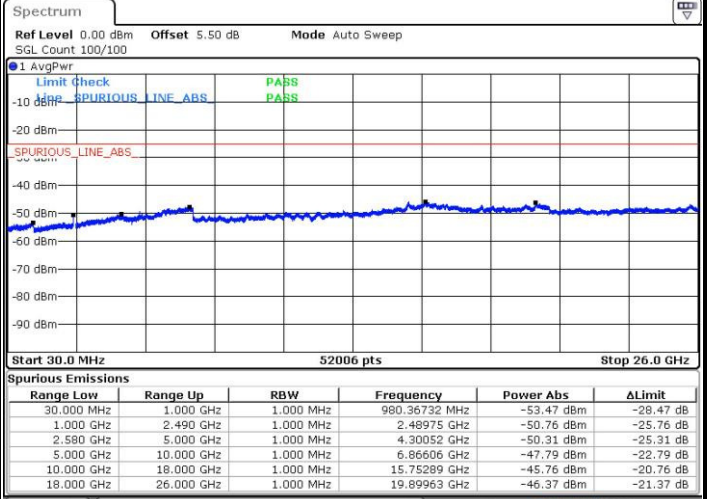

Lowest Channel / QPSK

Date: 3 JUL 2016 23:26:56

Lowest Channel / 16QAM

Date: 3 JUL 2016 23:27:51

LTE Band 5 / 10MHz

Middle Channel / QPSK

Middle Channel / 16QAM

Date: 3 JUL 2016 23:29:31

Date: 3 JUL 2016 23:30:26

Highest Channel / QPSK

Highest Channel / 16QAM

Date: 3 JUL 2016 23:44:48

Date: 3 JUL 2016 23:45:44

LTE Band 7 / 5MHz

Lowest Channel / QPSK

Lowest Channel / 16QAM

Date: 4 JUL 2016 17:24:41

Date: 4 JUL 2016 17:25:36

Middle Channel / QPSK

Middle Channel / 16QAM

Date: 4 JUL 2016 17:27:28

Date: 4 JUL 2016 17:26:32

LTE Band 7 / 5MHz

Highest Channel / QPSK