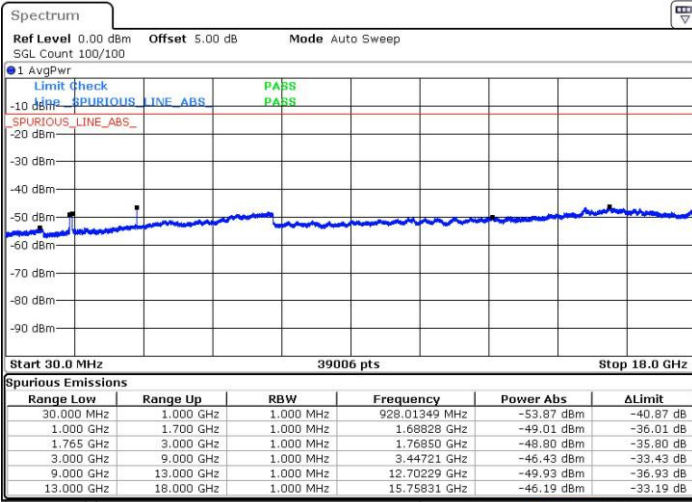

Date: 4 JUL 2016 15:19:41

Date: 4 JUL 2016 15:20:38

LTE Band 4 / 15MHz

Highest Channel / QPSK

Date: 4 JUL 2016 15:55:06

Highest Channel / 16QAM

Date: 4 JUL 2016 15:27:50

LTE Band 4 / 20MHz

Lowest Channel / QPSK

Date: 4 JUL 2016 15:34:05

Lowest Channel / 16QAM

Date: 4 JUL 2016 15:35:02

LTE Band 4 / 20MHz

Middle Channel / QPSK

Middle Channel / 16QAM

Date: 4 JUL 2016 15:36:42

Date: 4 JUL 2016 15:37:38

Highest Channel / QPSK

Highest Channel / 16QAM

Date: 4 JUL 2016 15:43:53

Date: 4 JUL 2016 16:49:42

LTE Band 5 / 1.4MHz

Lowest Channel / QPSK

Lowest Channel / 16QAM