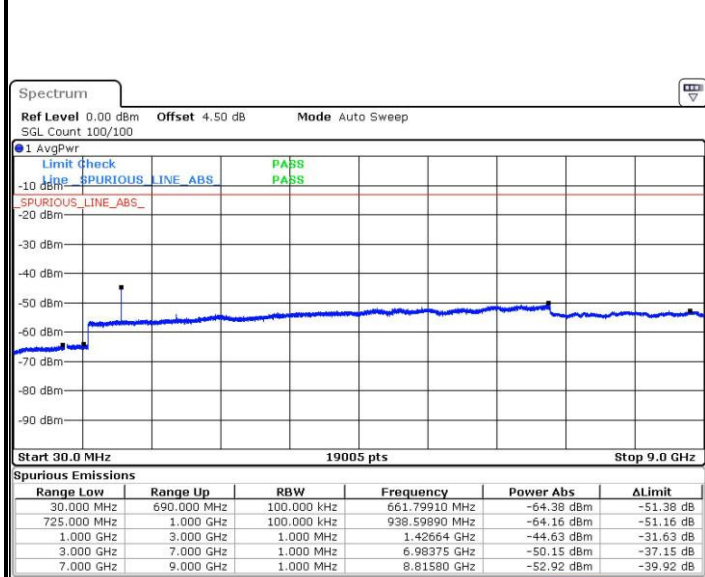

Date: 4 JUL 2016 02:03:00

Date: 4 JUL 2016 02:03:55

Middle Channel / QPSK

Middle Channel / 16QAM

Date: 4 JUL 2016 02:05:45

Date: 4 JUL 2016 02:04:50

LTE Band 12 / 1.4MHz

Highest Channel / QPSK

Date: 4 JUL 2016 02:06:40

Highest Channel / 16QAM

Date: 4 JUL 2016 02:07:35

LTE Band 12 / 3MHz

Lowest Channel / QPSK

Date: 4 JUL 2016 03:24:40

Lowest Channel / 16QAM

Date: 4 JUL 2016 03:24:08

LTE Band 12 / 3MHz

Middle Channel / QPSK

Date: 4 JUL 2016 02:50:21

Middle Channel / 16QAM

Date: 4 JUL 2016 02:49:26

Highest Channel / QPSK

Date: 4 JUL 2016 02:51:16

Highest Channel / 16QAM