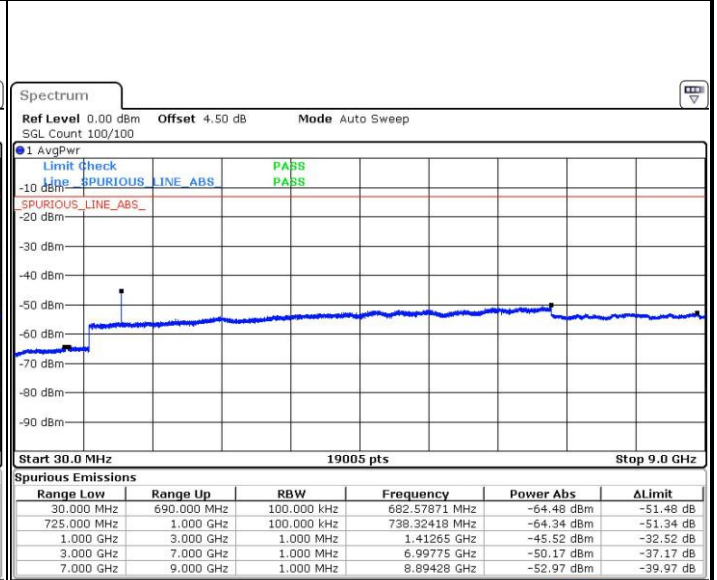

Date: 4 JUL 2016 02:03:00

Date: 4 JUL 2016 02:03:55

Middle Channel / QPSK

Middle Channel / 16QAM

Date: 4 JUL 2016 02:05:45

Date: 4 JUL 2016 02:04:50

LTE Band 12 / 1.4MHz

Highest Channel / QPSK

Date: 4 JUL 2016 02:06:40

Highest Channel / 16QAM

Date: 4 JUL 2016 02:07:35

LTE Band 12 / 3MHz

Lowest Channel / QPSK

Date: 4 JUL 2016 03:24:40

Lowest Channel / 16QAM

Date: 4 JUL 2016 03:24:08

LTE Band 12 / 3MHz

Middle Channel / QPSK

Date: 4 JUL 2016 02:50:21

Middle Channel / 16QAM

Date: 4 JUL 2016 02:49:26

Highest Channel / QPSK

Date: 4 JUL 2016 02:51:16

Highest Channel / 16QAM