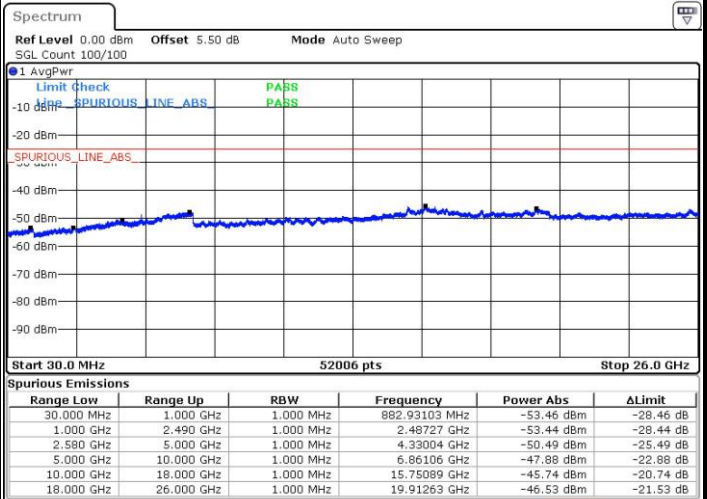

Date: 3 JUL 2016 23:30:26

Highest Channel / QPSK

Highest Channel / 16QAM

Date: 3 JUL 2016 23:44:48

Date: 3 JUL 2016 23:45:44

LTE Band 7 / 5MHz

Lowest Channel / QPSK

Lowest Channel / 16QAM

Date: 4 JUL 2016 17:24:41

Date: 4 JUL 2016 17:25:36

Middle Channel / QPSK

Middle Channel / 16QAM

Date: 4 JUL 2016 17:27:28

Date: 4 JUL 2016 17:26:32

LTE Band 7 / 5MHz

Highest Channel / QPSK

Date: 4 JUL 2016 17:28:23

Highest Channel / 16QAM

Date: 4 JUL 2016 17:29:19

LTE Band 7 / 10MHz

Lowest Channel / QPSK

Date: 4 JUL 2016 17:41:40

Lowest Channel / 16QAM

Date: 4 JUL 2016 17:42:36