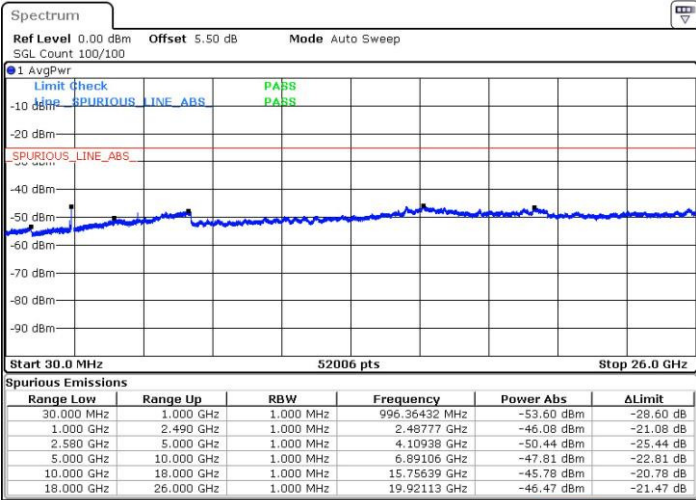

Date: 4 JUL 2016 17:28:23

Highest Channel / 16QAM

Date: 4 JUL 2016 17:29:19

LTE Band 7 / 10MHz

Lowest Channel / QPSK

Date: 4 JUL 2016 17:41:40

Lowest Channel / 16QAM

Date: 4 JUL 2016 17:42:36

LTE Band 7 / 10MHz

Middle Channel / QPSK

Middle Channel / 16QAM

Date: 4 JUL 2016 17:44:27

Date: 4 JUL 2016 17:43:31

Highest Channel / QPSK

Highest Channel / 16QAM

Date: 4 JUL 2016 17:45:23

Date: 4 JUL 2016 17:46:19

LTE Band 7 / 15MHz

Lowest Channel / QPSK

Lowest Channel / 16QAM

Date: 4 JUL 2016 17:58:43

Date: 4 JUL 2016 17:59:38

Middle Channel / QPSK

Middle Channel / 16QAM

Date: 4 JUL 2016 18:01:29

Date: 4 JUL 2016 18:00:33

LTE Band7 / 15MHz

Highest Channel / QPSK

Date: 4 JUL 2016 18:02:24

Highest Channel / 16QAM

Date: 4 JUL 2016 19:20:06

LTE Band 7 / 20MHz