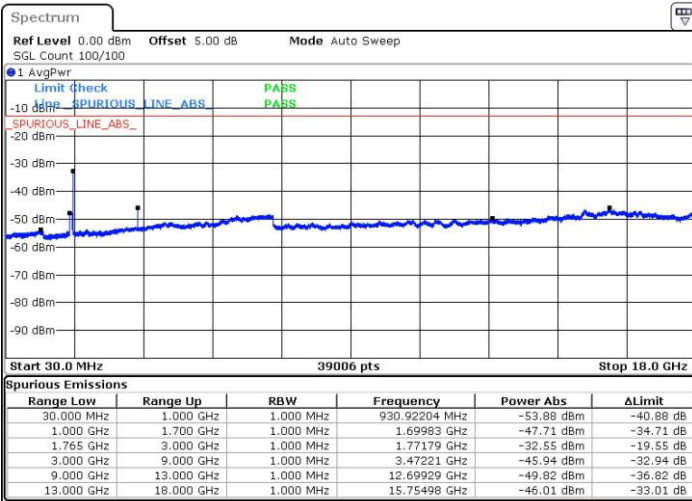

Date: 4 JUL 2016 15:19:41

Date: 4 JUL 2016 15:20:38

LTE Band 4 / 15MHz

Highest Channel / QPSK

Date: 4 JUL 2016 15:55:06

Highest Channel / 16QAM

Date: 4 JUL 2016 15:27:50

LTE Band 4 / 20MHz

Lowest Channel / QPSK

Date: 4 JUL 2016 15:34:05

Lowest Channel / 16QAM

Date: 4 JUL 2016 15:35:02

LTE Band 4 / 20MHz

Middle Channel / QPSK

Middle Channel / 16QAM

Date: 4 JUL 2016 15:36:42

Date: 4 JUL 2016 15:37:38

Highest Channel / QPSK

Highest Channel / 16QAM

Date: 4 JUL 2016 15:43:53

Date: 4 JUL 2016 16:49:42

LTE Band 5 / 1.4MHz

Lowest Channel / QPSK

Lowest Channel / 16QAM