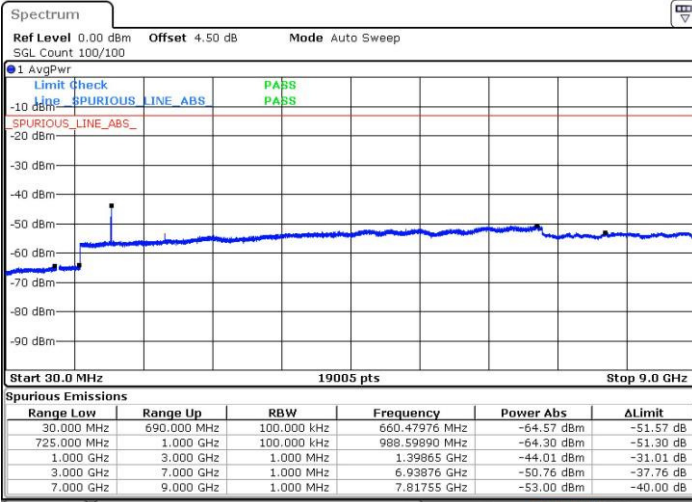

Lowest Channel / QPSK

Date: 4 JUL 2016 18:15:41

Lowest Channel / 16QAM

Date: 4 JUL 2016 18:16:36

LTE Band 7 / 20MHz

Middle Channel / QPSK

Middle Channel / 16QAM

Date: 4 JUL 2016 18:18:27

Date: 4 JUL 2016 18:17:32

Highest Channel / QPSK

Highest Channel / 16QAM

Date: 4 JUL 2016 18:19:23

Date: 4 JUL 2016 18:20:18

LTE Band 12 / 1.4MHz

Lowest Channel / QPSK

Lowest Channel / 16QAM

Date: 4 JUL 2016 02:03:00

Date: 4 JUL 2016 02:03:55

Middle Channel / QPSK

Middle Channel / 16QAM

Date: 4 JUL 2016 02:05:45

Date: 4 JUL 2016 02:04:50

LTE Band 12 / 1.4MHz

Highest Channel / QPSK