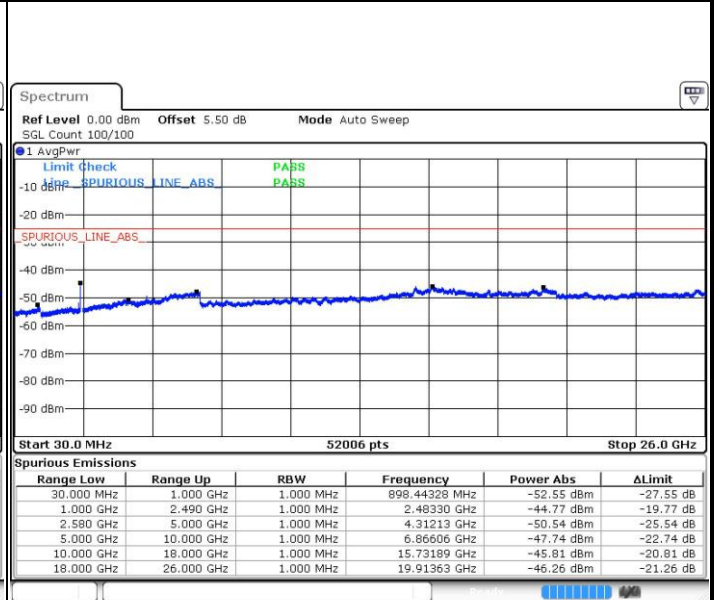

Date: 4 JUL 2016 17:24:41

Date: 4 JUL 2016 17:25:36

Middle Channel / QPSK

Middle Channel / 16QAM

Date: 4 JUL 2016 17:27:28

Date: 4 JUL 2016 17:26:32

LTE Band 7 / 5MHz

Highest Channel / QPSK

Date: 4 JUL 2016 17:28:23

Highest Channel / 16QAM

Date: 4 JUL 2016 17:29:19

LTE Band 7 / 10MHz

Lowest Channel / QPSK

Date: 4 JUL 2016 17:41:40

Lowest Channel / 16QAM

Date: 4 JUL 2016 17:42:36

LTE Band 7 / 10MHz

Middle Channel / QPSK

Middle Channel / 16QAM

Date: 4 JUL 2016 17:44:27

Date: 4 JUL 2016 17:43:31

Highest Channel / QPSK

Highest Channel / 16QAM

Date: 4 JUL 2016 17:45:23