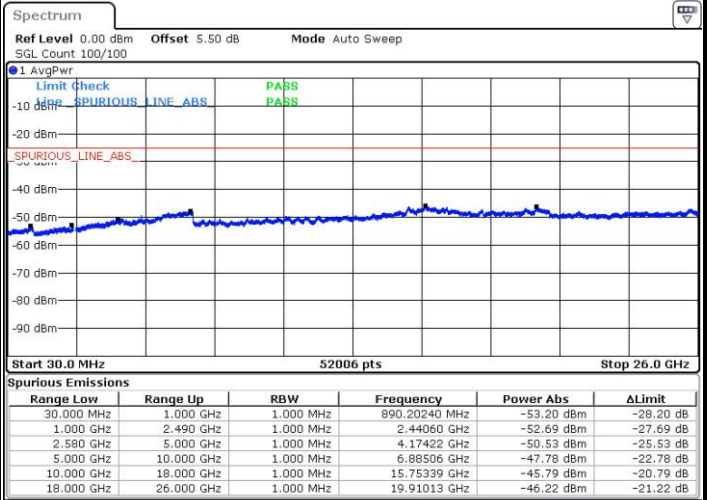

Date: 4 JUL 2016 17:24:41

Date: 4 JUL 2016 17:25:36

Middle Channel / QPSK

Middle Channel / 16QAM

Date: 4 JUL 2016 17:27:28

Date: 4 JUL 2016 17:26:32

LTE Band 7 / 5MHz

Highest Channel / QPSK

Date: 4 JUL 2016 17:28:23

Highest Channel / 16QAM

Date: 4 JUL 2016 17:29:19

LTE Band 7 / 10MHz

Lowest Channel / QPSK

Date: 4 JUL 2016 17:41:40

Lowest Channel / 16QAM

Date: 4 JUL 2016 17:42:36

LTE Band 7 / 10MHz

Middle Channel / QPSK

Middle Channel / 16QAM

Date: 4 JUL 2016 17:44:27

Date: 4 JUL 2016 17:43:31

Highest Channel / QPSK

Highest Channel / 16QAM

Date: 4 JUL 2016 17:45:23