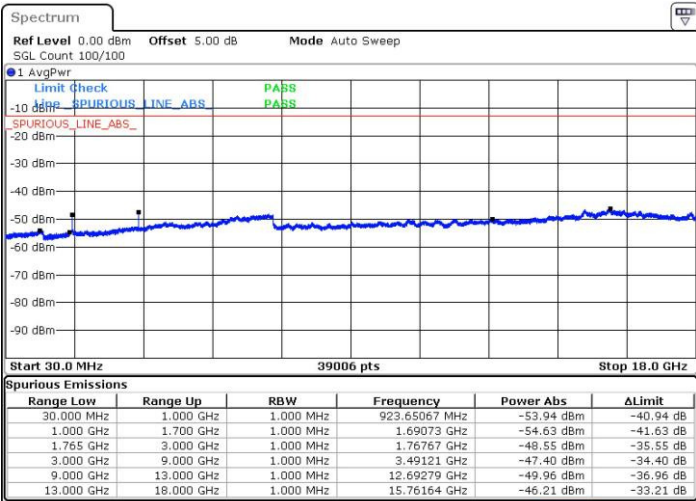

LTE Band 4 / 10MHz

Middle Channel / QPSK

Middle Channel / 16QAM

Date: 4 JUL 2016 15:02:41

Date: 4 JUL 2016 15:03:37

Highest Channel / QPSK

Highest Channel / 16QAM

Date: 4 JUL 2016 15:09:52

Date: 4 JUL 2016 15:10:48

LTE Band 4 / 15MHz

Lowest Channel / QPSK

Lowest Channel / 16QAM

Date: 4 JUL 2016 15:17:04

Date: 4 JUL 2016 15:18:00

Middle Channel / QPSK

Middle Channel / 16QAM

Date: 4 JUL 2016 15:19:41

Date: 4 JUL 2016 15:20:38

LTE Band 4 / 15MHz

Highest Channel / QPSK

Date: 4 JUL 2016 15:55:06

Highest Channel / 16QAM

Date: 4 JUL 2016 15:27:50

LTE Band 4 / 20MHz