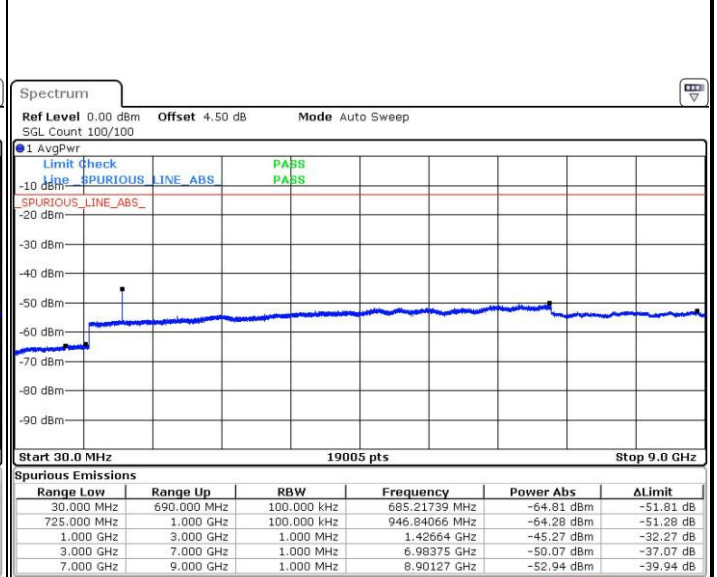

Date: 4 JUL 2016 02:06:40

Highest Channel / 16QAM

Date: 4 JUL 2016 02:07:35

LTE Band 12 / 3MHz

Lowest Channel / QPSK

Date: 4 JUL 2016 03:24:40

Lowest Channel / 16QAM

Date: 4 JUL 2016 03:24:08

LTE Band 12 / 3MHz

Middle Channel / QPSK

Date: 4 JUL 2016 02:50:21

Middle Channel / 16QAM

Date: 4 JUL 2016 02:49:26

Highest Channel / QPSK

Date: 4 JUL 2016 02:51:16

Highest Channel / 16QAM