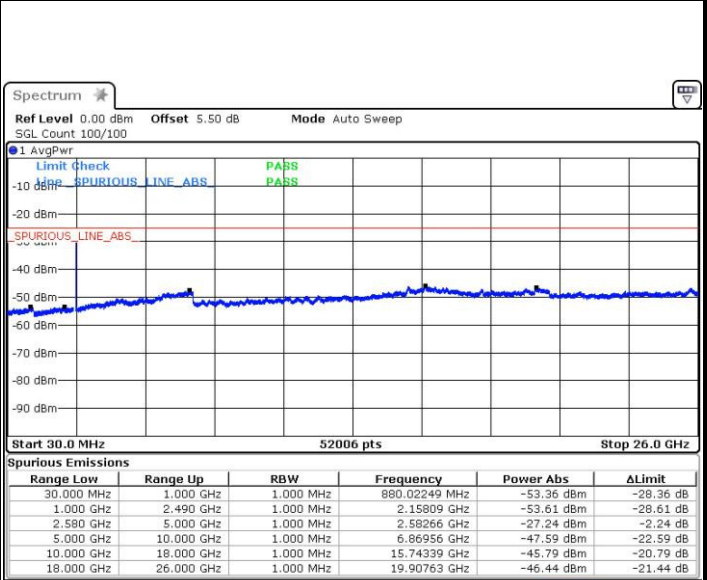

Date: 4 JUL 2016 17:46:19

LTE Band 7 / 15MHz

Lowest Channel / QPSK

Lowest Channel / 16QAM

Date: 4 JUL 2016 17:58:43

Date: 4 JUL 2016 17:59:38

Middle Channel / QPSK

Middle Channel / 16QAM

Date: 4 JUL 2016 18:01:29

Date: 4 JUL 2016 18:00:33

LTE Band7 / 15MHz

Highest Channel / QPSK

Date: 4 JUL 2016 18:02:24

Highest Channel / 16QAM

Date: 4 JUL 2016 19:20:06

LTE Band 7 / 20MHz

Lowest Channel / QPSK

Date: 4 JUL 2016 18:15:41

Lowest Channel / 16QAM

Date: 4 JUL 2016 18:16:36

LTE Band 7 / 20MHz

Middle Channel / QPSK

Middle Channel / 16QAM

Date: 4 JUL 2016 18:18:27

Date: 4 JUL 2016 18:17:32

Highest Channel / QPSK

Highest Channel / 16QAM

Date: 4 JUL 2016 18:19:23

Date: 4 JUL 2016 18:20:18

LTE Band 12 / 1.4MHz

Lowest Channel / QPSK

Lowest Channel / 16QAM