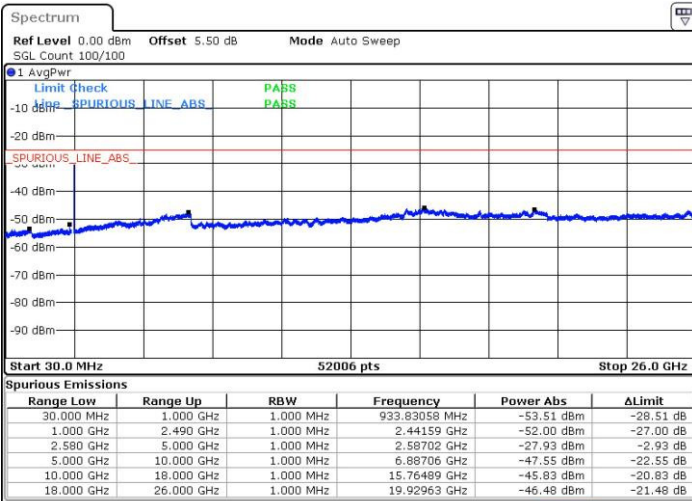

Date: 4 JUL 2016 18:01:29

Date: 4 JUL 2016 18:00:33

LTE Band7 / 15MHz

Highest Channel / QPSK

Date: 4 JUL 2016 18:02:24

Highest Channel / 16QAM

Date: 4 JUL 2016 19:20:06

LTE Band 7 / 20MHz

Lowest Channel / QPSK

Date: 4 JUL 2016 18:15:41

Lowest Channel / 16QAM

Date: 4 JUL 2016 18:16:36

LTE Band 7 / 20MHz

Middle Channel / QPSK

Middle Channel / 16QAM

Date: 4 JUL 2016 18:18:27

Date: 4 JUL 2016 18:17:32

Highest Channel / QPSK

Highest Channel / 16QAM

Date: 4 JUL 2016 18:19:23

Date: 4 JUL 2016 18:20:18

LTE Band 12 / 1.4MHz

Lowest Channel / QPSK

Lowest Channel / 16QAM