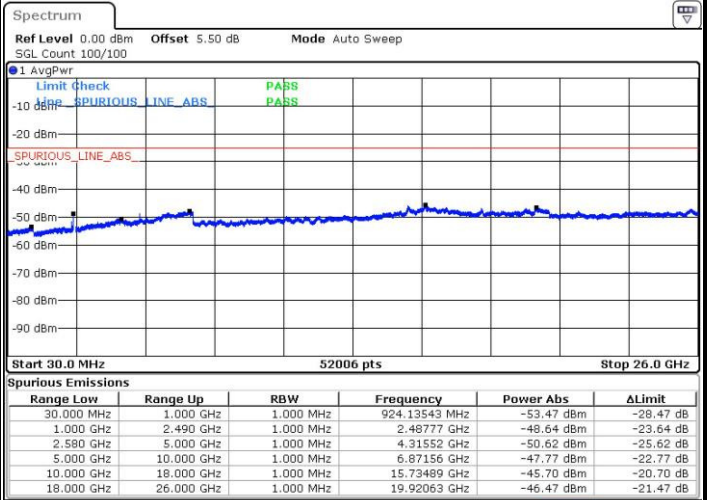

LTE Band 7 / 10MHz

Middle Channel / QPSK

Middle Channel / 16QAM

Date: 4 JUL 2016 17:44:27

Date: 4 JUL 2016 17:43:31

Highest Channel / QPSK

Highest Channel / 16QAM

Date: 4 JUL 2016 17:45:23

Date: 4 JUL 2016 17:46:19

LTE Band 7 / 15MHz

Lowest Channel / QPSK

Lowest Channel / 16QAM

Date: 4 JUL 2016 17:58:43

Date: 4 JUL 2016 17:59:38

Middle Channel / QPSK

Middle Channel / 16QAM

Date: 4 JUL 2016 18:01:29

Date: 4 JUL 2016 18:00:33

LTE Band7 / 15MHz

Highest Channel / QPSK

Date: 4 JUL 2016 18:02:24

Highest Channel / 16QAM

Date: 4 JUL 2016 19:20:06

LTE Band 7 / 20MHz