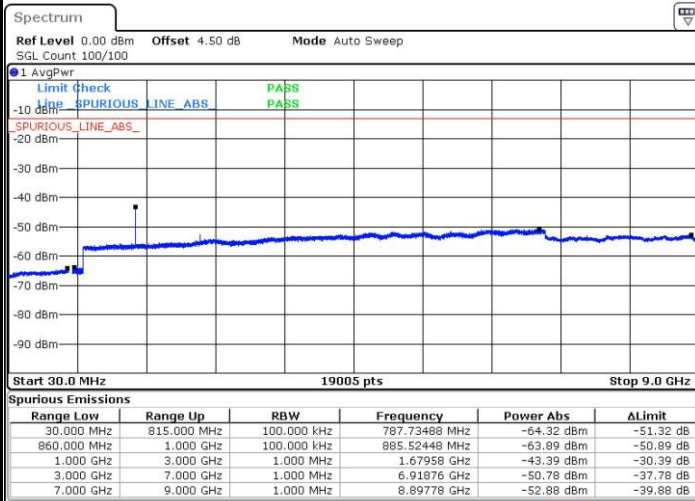

Middle Channel / 16QAM

Date: 3 JUL 2016 22:57:21

LTE Band 5 / 5MHz

Highest Channel / QPSK

Date: 3 JUL 2016 23:11:41

Highest Channel / 16QAM

Date: 3 JUL 2016 23:12:36

LTE Band 5 / 10MHz

Lowest Channel / QPSK

Date: 3 JUL 2016 23:26:56

Lowest Channel / 16QAM

Date: 3 JUL 2016 23:27:51

LTE Band 5 / 10MHz

Middle Channel / QPSK

Middle Channel / 16QAM

Date: 3 JUL 2016 23:29:31

Date: 3 JUL 2016 23:30:26

Highest Channel / QPSK

Highest Channel / 16QAM

Date: 3 JUL 2016 23:44:48

Date: 3 JUL 2016 23:45:44

LTE Band 7 / 5MHz

Lowest Channel / QPSK

Lowest Channel / 16QAM