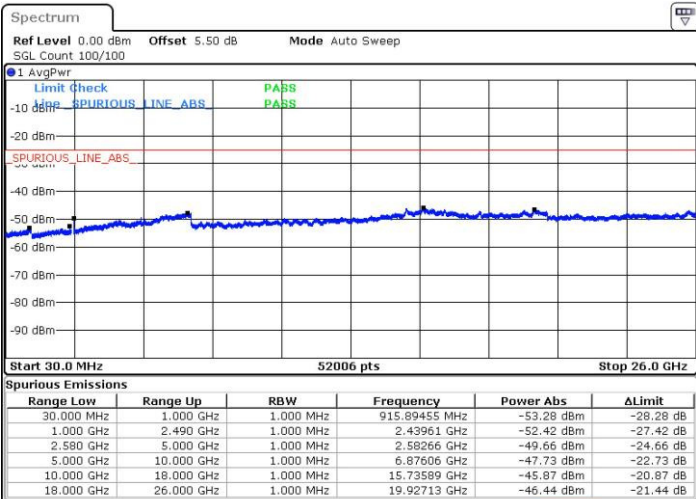

Date: 4 JUL 2016 17:28:23

Highest Channel / 16QAM

Date: 4 JUL 2016 17:29:19

LTE Band 7 / 10MHz

Lowest Channel / QPSK

Date: 4 JUL 2016 17:41:40

Lowest Channel / 16QAM

Date: 4 JUL 2016 17:42:36

LTE Band 7 / 10MHz

Middle Channel / QPSK

Middle Channel / 16QAM

Date: 4 JUL 2016 17:44:27

Date: 4 JUL 2016 17:43:31

Highest Channel / QPSK

Highest Channel / 16QAM

Date: 4 JUL 2016 17:45:23

Date: 4 JUL 2016 17:46:19

LTE Band 7 / 15MHz

Lowest Channel / QPSK

Lowest Channel / 16QAM

Date: 4 JUL 2016 17:58:43

Date: 4 JUL 2016 17:59:38

Middle Channel / QPSK

Middle Channel / 16QAM

Date: 4 JUL 2016 18:01:29

Date: 4 JUL 2016 18:00:33

LTE Band7 / 15MHz

Highest Channel / QPSK

Date: 4 JUL 2016 18:02:24

Highest Channel / 16QAM

Date: 4 JUL 2016 19:20:06

LTE Band 7 / 20MHz