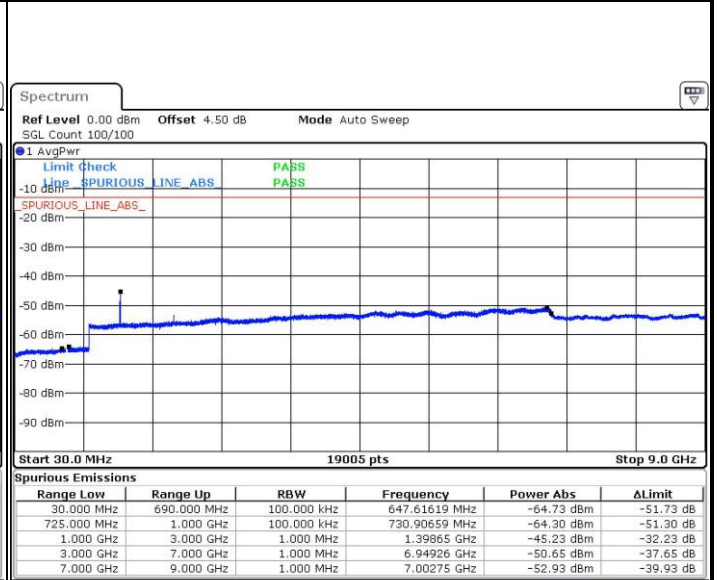

Date: 4 JUL 2016 02:03:00

Date: 4 JUL 2016 02:03:55

Middle Channel / QPSK

Middle Channel / 16QAM

Date: 4 JUL 2016 02:05:45

Date: 4 JUL 2016 02:04:50

LTE Band 12 / 1.4MHz

Highest Channel / QPSK

Date: 4 JUL 2016 02:06:40

Highest Channel / 16QAM

Date: 4 JUL 2016 02:07:35

LTE Band 12 / 3MHz

Lowest Channel / QPSK

Date: 4 JUL 2016 03:24:40

Lowest Channel / 16QAM

Date: 4 JUL 2016 03:24:08

LTE Band 12 / 3MHz

Middle Channel / QPSK

Date: 4 JUL 2016 02:50:21

Middle Channel / 16QAM

Date: 4 JUL 2016 02:49:26

Highest Channel / QPSK

Date: 4 JUL 2016 02:51:16

Highest Channel / 16QAM