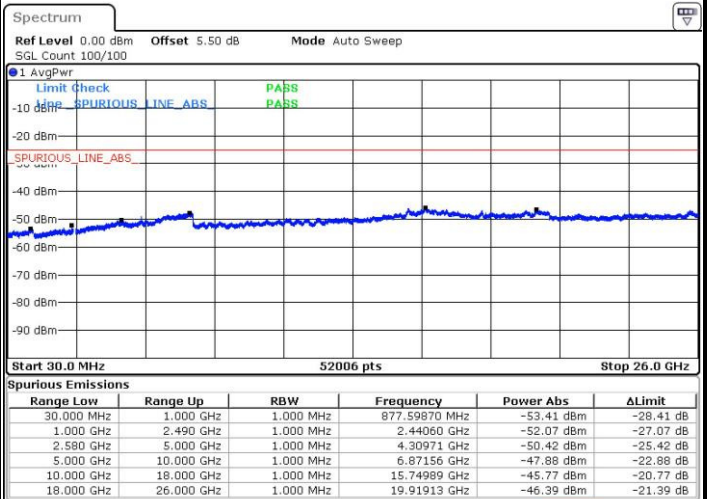

LTE Band 7 / 10MHz

Middle Channel / QPSK

Middle Channel / 16QAM

Date: 4 JUL 2016 17:44:27

Date: 4 JUL 2016 17:43:31

Highest Channel / QPSK

Highest Channel / 16QAM

Date: 4 JUL 2016 17:45:23

Date: 4 JUL 2016 17:46:19

LTE Band 7 / 15MHz

Lowest Channel / QPSK

Lowest Channel / 16QAM

Date: 4 JUL 2016 17:58:43

Date: 4 JUL 2016 17:59:38

Middle Channel / QPSK

Middle Channel / 16QAM

Date: 4 JUL 2016 18:01:29

Date: 4 JUL 2016 18:00:33

LTE Band7 / 15MHz

Highest Channel / QPSK

Date: 4 JUL 2016 18:02:24

Highest Channel / 16QAM

Date: 4 JUL 2016 19:20:06

LTE Band 7 / 20MHz