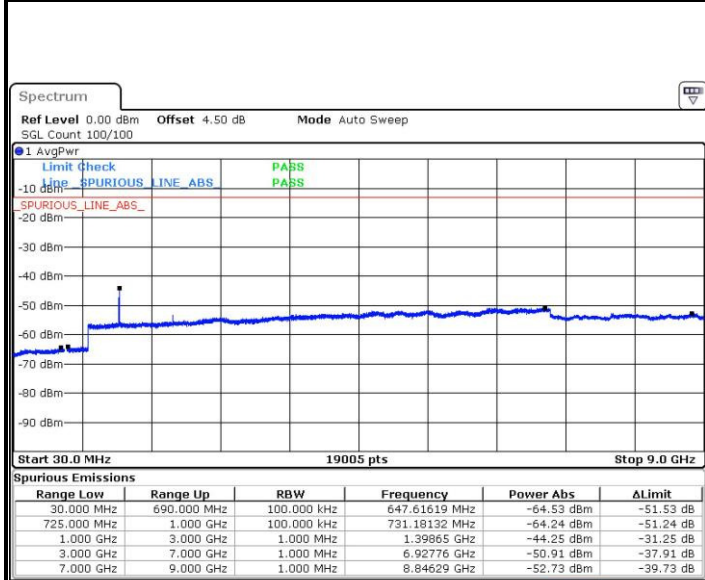

Date: 4 JUL 2016 02:03:00

Date: 4 JUL 2016 02:03:55

Middle Channel / QPSK

Middle Channel / 16QAM

Date: 4 JUL 2016 02:05:45

Date: 4 JUL 2016 02:04:50

LTE Band 12 / 1.4MHz

Highest Channel / QPSK

Date: 4 JUL 2016 02:06:40

Highest Channel / 16QAM

Date: 4 JUL 2016 02:07:35

LTE Band 12 / 3MHz

Lowest Channel / QPSK

Date: 4 JUL 2016 03:24:40

Lowest Channel / 16QAM

Date: 4 JUL 2016 03:24:08

LTE Band 12 / 3MHz

Middle Channel / QPSK

Date: 4 JUL 2016 02:50:21

Middle Channel / 16QAM

Date: 4 JUL 2016 02:49:26

Highest Channel / QPSK

Date: 4 JUL 2016 02:51:16

Highest Channel / 16QAM